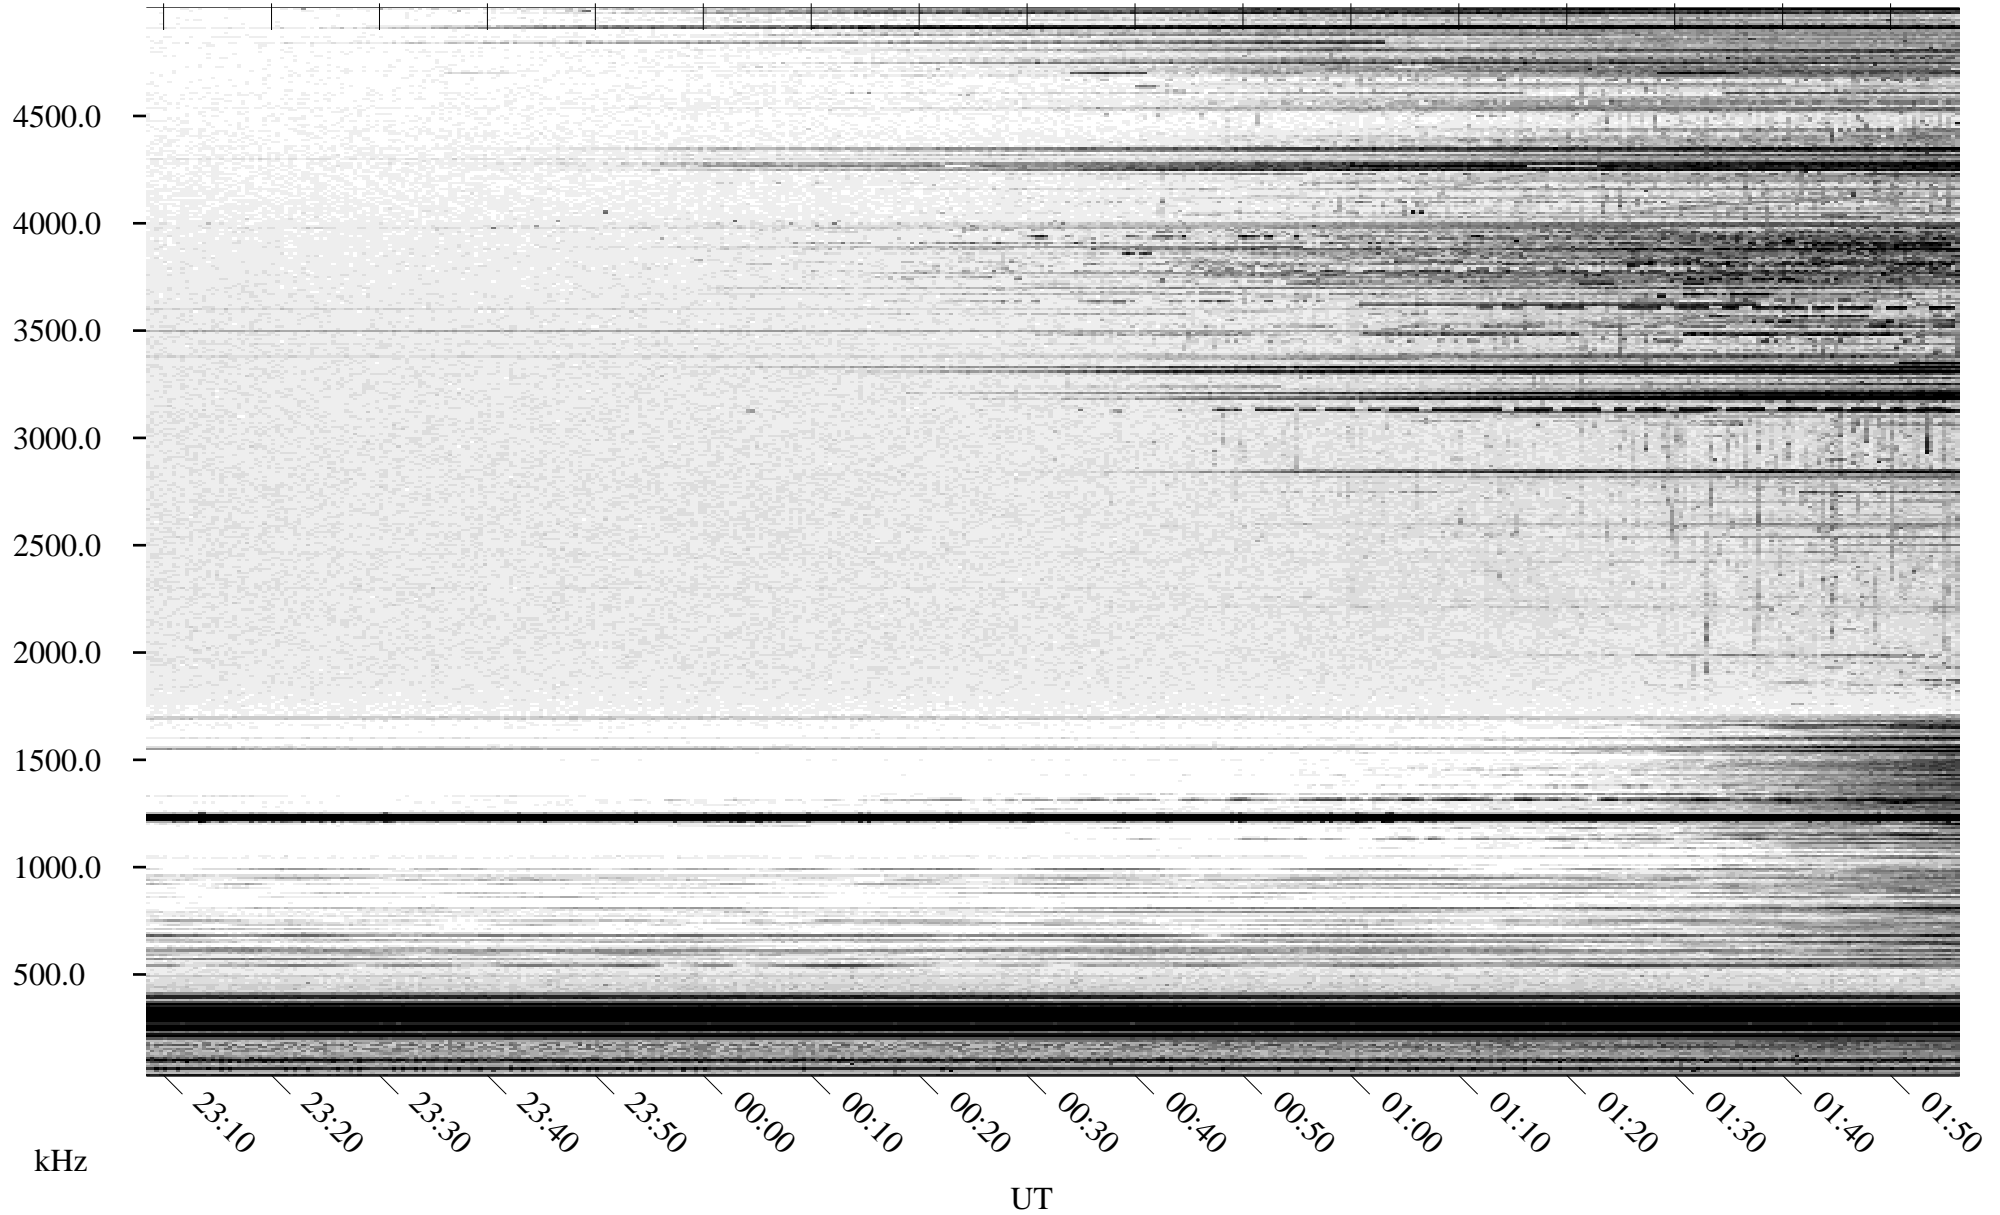

04/30/2005 Churchill, Manitoba

Linear Scale Black = 161 White = 15

ch05120l.r01m max_12

Page 1

04/30/2005 Churchill, Manitoba

Linear Scale Black = 161 White = 15

ch05120l.r01m max_12

Page 2

05/01/2005 Churchill, Manitoba

Linear Scale Black = 161 White = 15

ch05120l.r01m max_12

Page 3

05/01/2005 Churchill, Manitoba

Linear Scale Black = 161 White = 15

ch05120l.r01m max_12

Page 4

05/01/2005 Churchill, Manitoba

Linear Scale Black = 161 White = 15

ch05120l.r01m max_12

Page 5

05/01/2005 Churchill, Manitoba

Linear Scale Black = 161 White = 15

ch05120l.r01m max_12

05/01/2005 Churchill, Manitoba

Linear Scale Black = 161 White = 15

ch05120l.r01m max_12

Page 7

05/01/2005 Churchill, Manitoba

Linear Scale Black = 161 White = 15

ch05120l.r01m max_12

Page 8