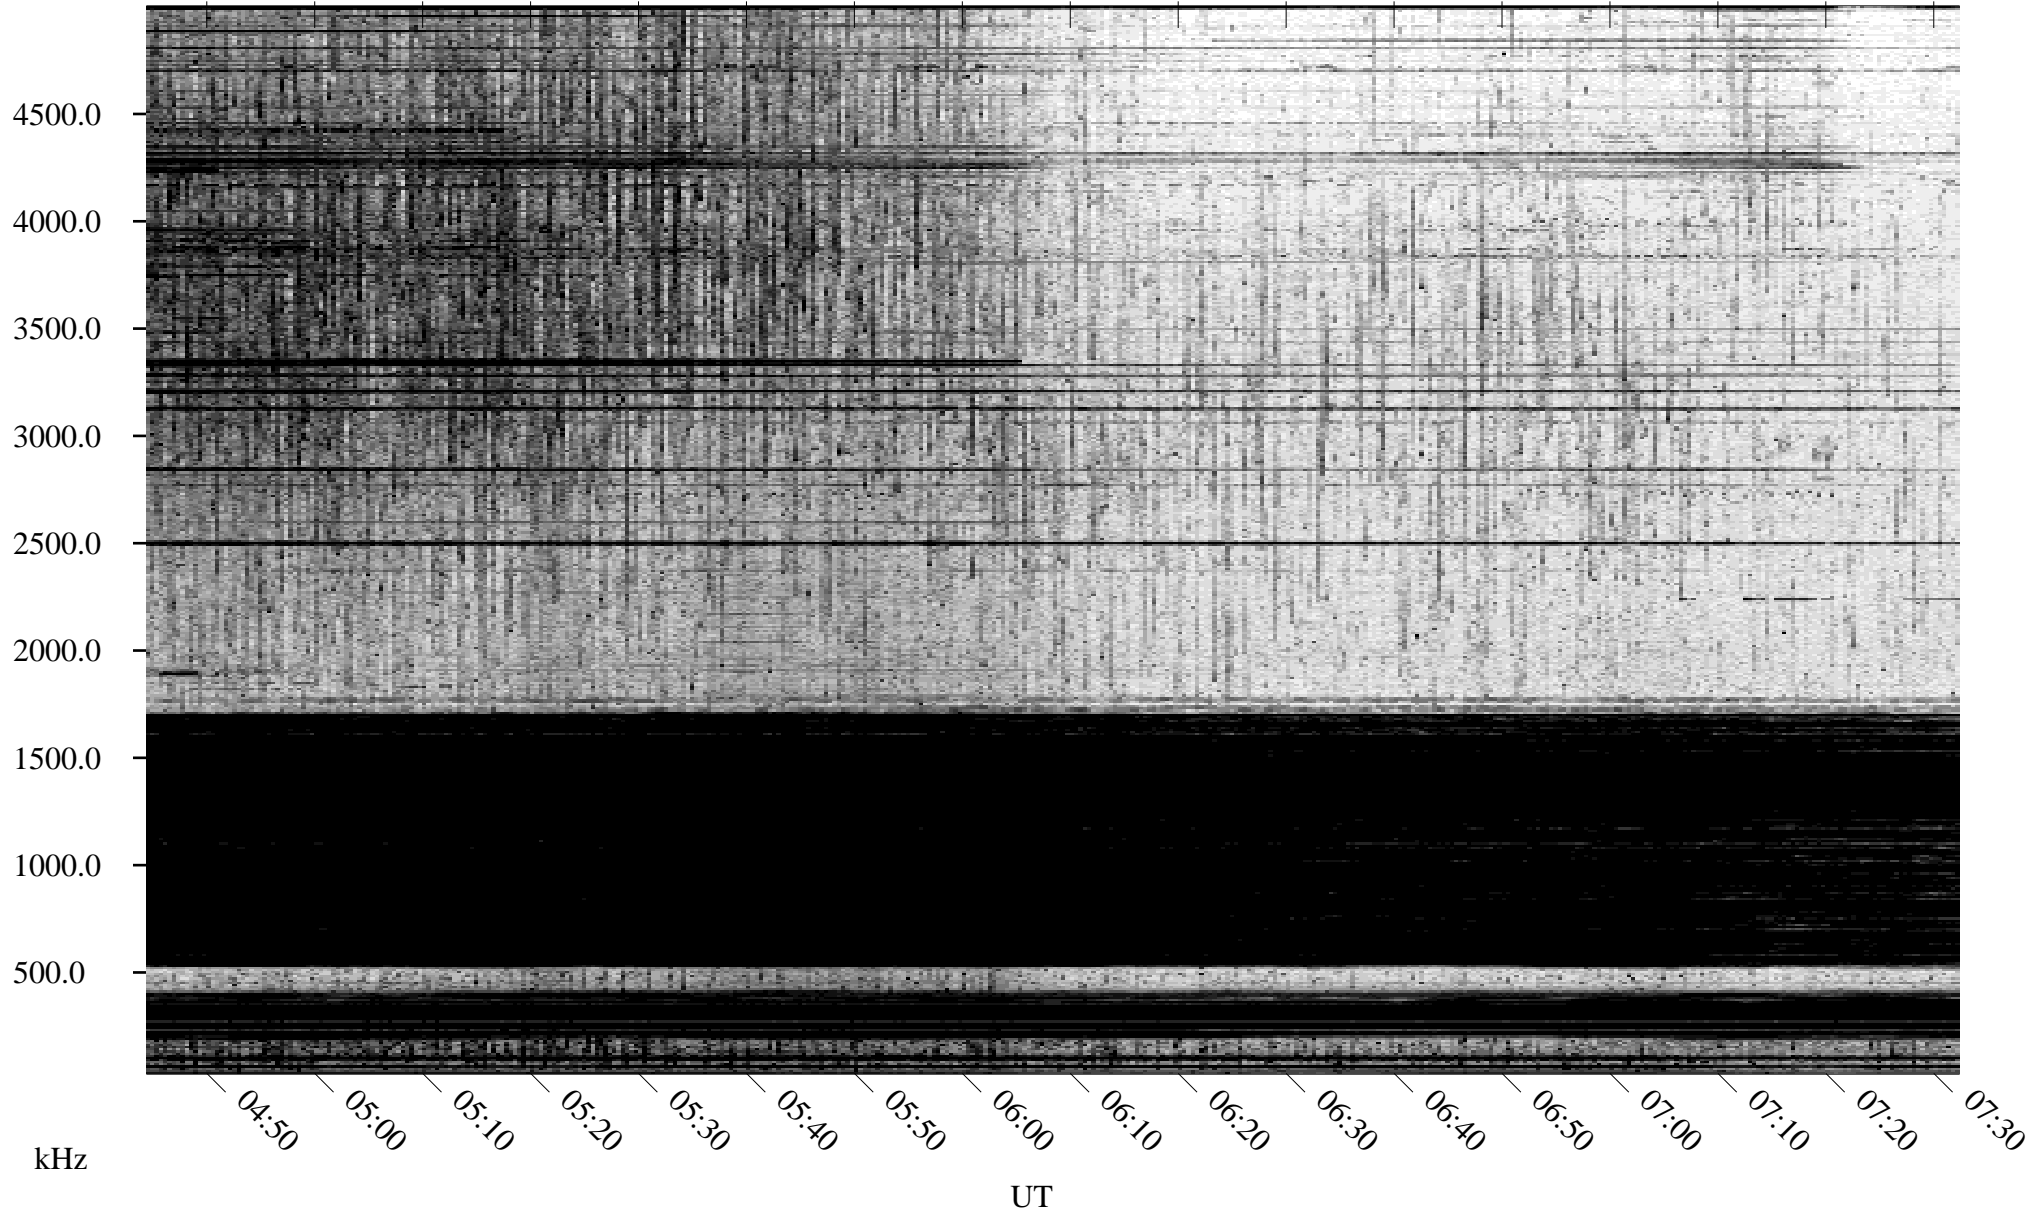

04/30/2005 Churchill, Manitoba

Linear Scale Black = 161 White = 15

ch05120l.r01m max_12

Page 1

04/30/2005 Churchill, Manitoba

Linear Scale Black = 161 White = 15

ch05120l.r01m max_12

Page 2

05/01/2005 Churchill, Manitoba

Linear Scale Black = 161 White = 15

ch05120l.r01m max_12

Page 3

05/01/2005 Churchill, Manitoba

Linear Scale Black = 161 White = 15

ch05120l.r01m max_12

Page 4

05/01/2005 Churchill, Manitoba

Linear Scale Black = 161 White = 15

ch05120l.r01m max_12

Page 5

05/01/2005 Churchill, Manitoba

Linear Scale Black = 161 White = 15

ch05120l.r01m max_12

05/01/2005 Churchill, Manitoba

Linear Scale Black = 161 White = 15

ch05120l.r01m max_12

Page 7

05/01/2005 Churchill, Manitoba

Linear Scale Black = 161 White = 15

ch05120l.r01m max_12

Page 8