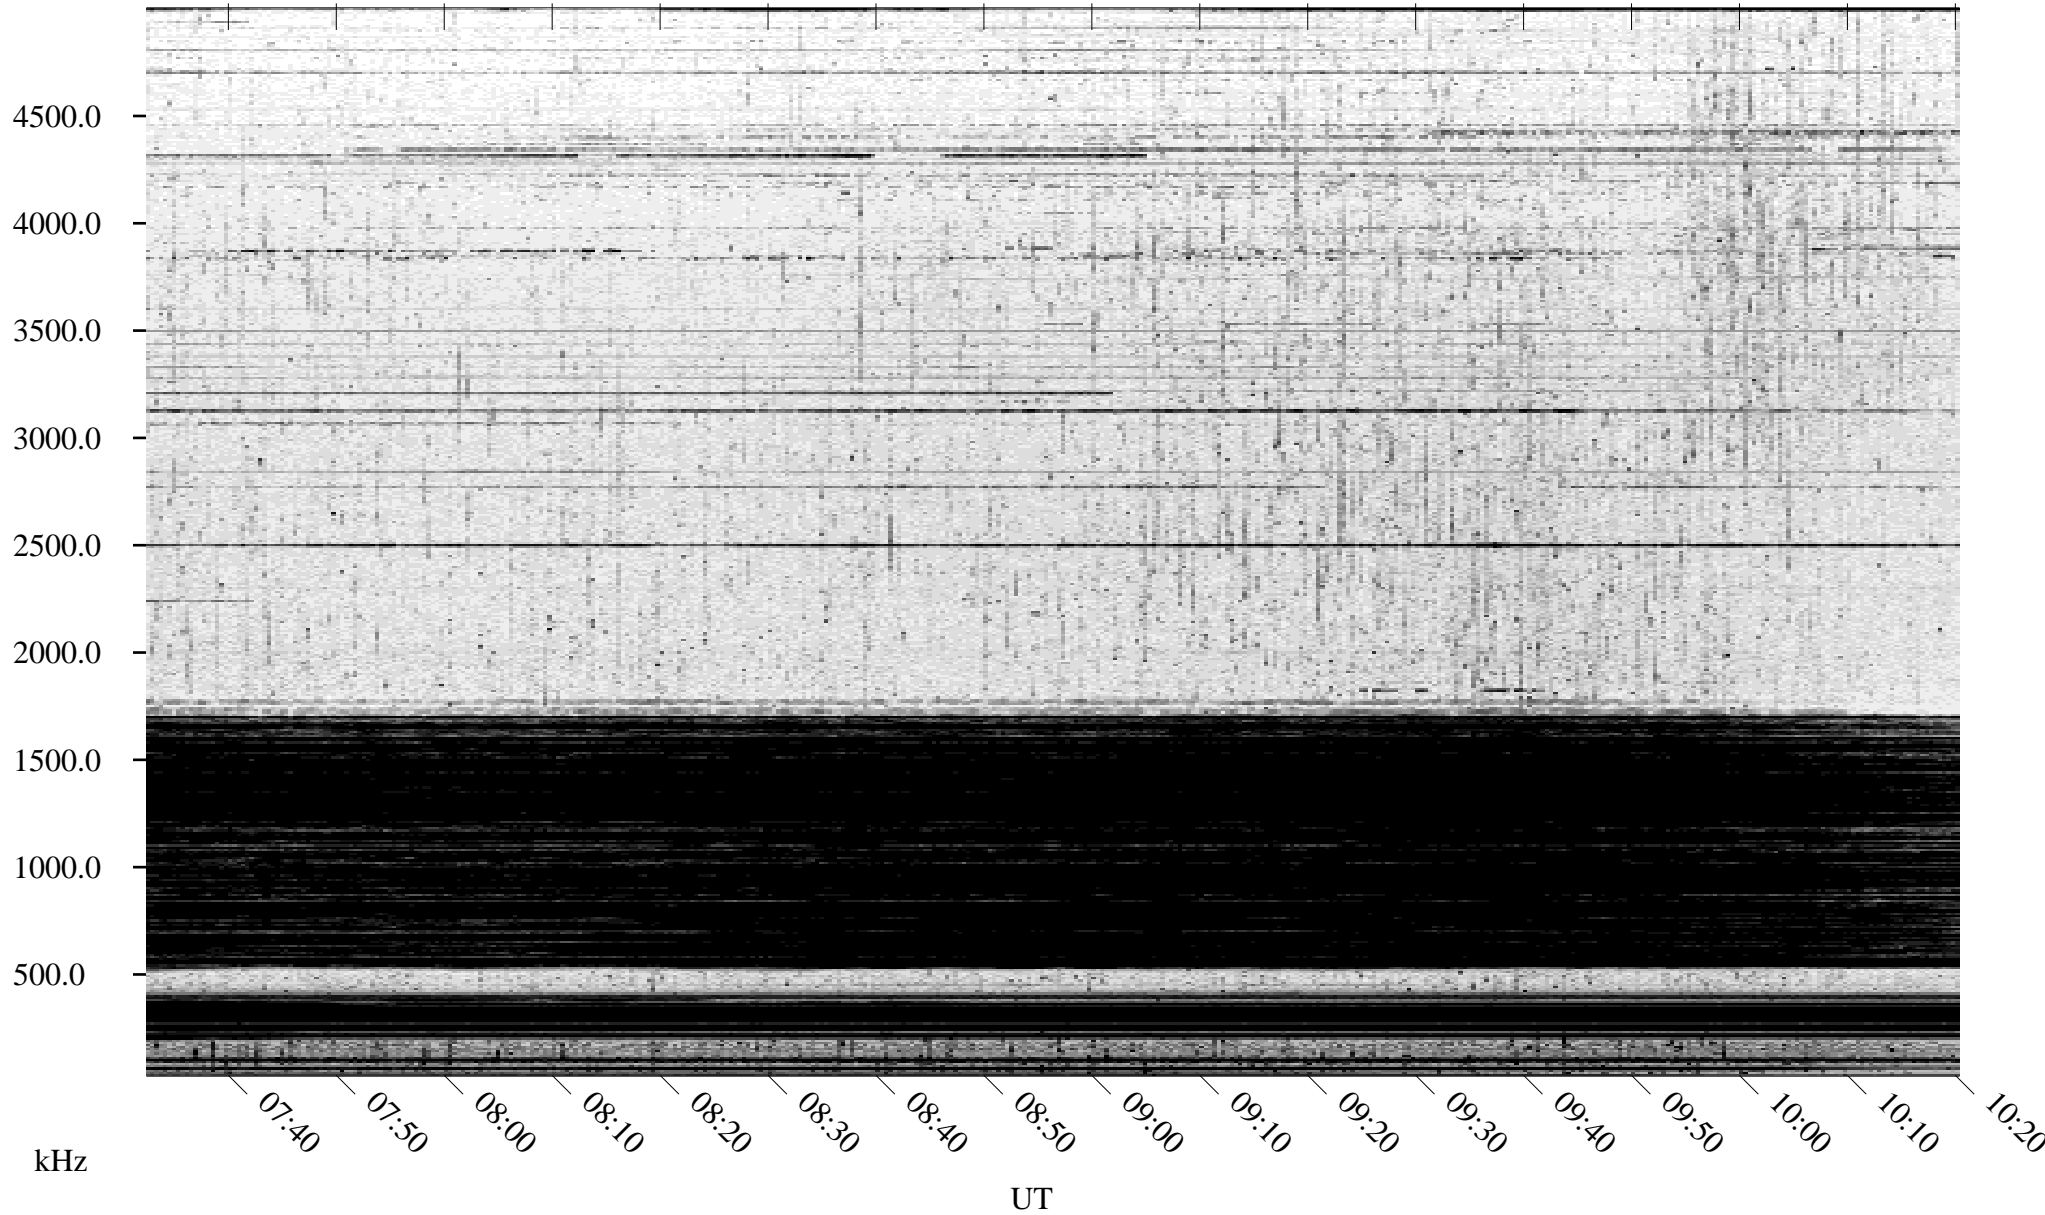

04/30/2005 Churchill, Manitoba

Linear Scale Black = 161 White = 15

ch05120l.r01m max_12

Page 1

04/30/2005 Churchill, Manitoba

Linear Scale Black = 161 White = 15

ch05120l.r01m max_12

Page 2

05/01/2005 Churchill, Manitoba

Linear Scale Black = 161 White = 15

ch05120l.r01m max_12

Page 3

05/01/2005 Churchill, Manitoba

Linear Scale Black = 161 White = 15

ch05120l.r01m max_12

Page 4

05/01/2005 Churchill, Manitoba

Linear Scale Black = 161 White = 15

ch05120l.r01m max_12

Page 5

05/01/2005 Churchill, Manitoba

Linear Scale Black = 161 White = 15

ch05120l.r01m max_12

05/01/2005 Churchill, Manitoba

Linear Scale Black = 161 White = 15

ch05120l.r01m max_12

Page 7

05/01/2005 Churchill, Manitoba

Linear Scale Black = 161 White = 15

ch05120l.r01m max_12

Page 8