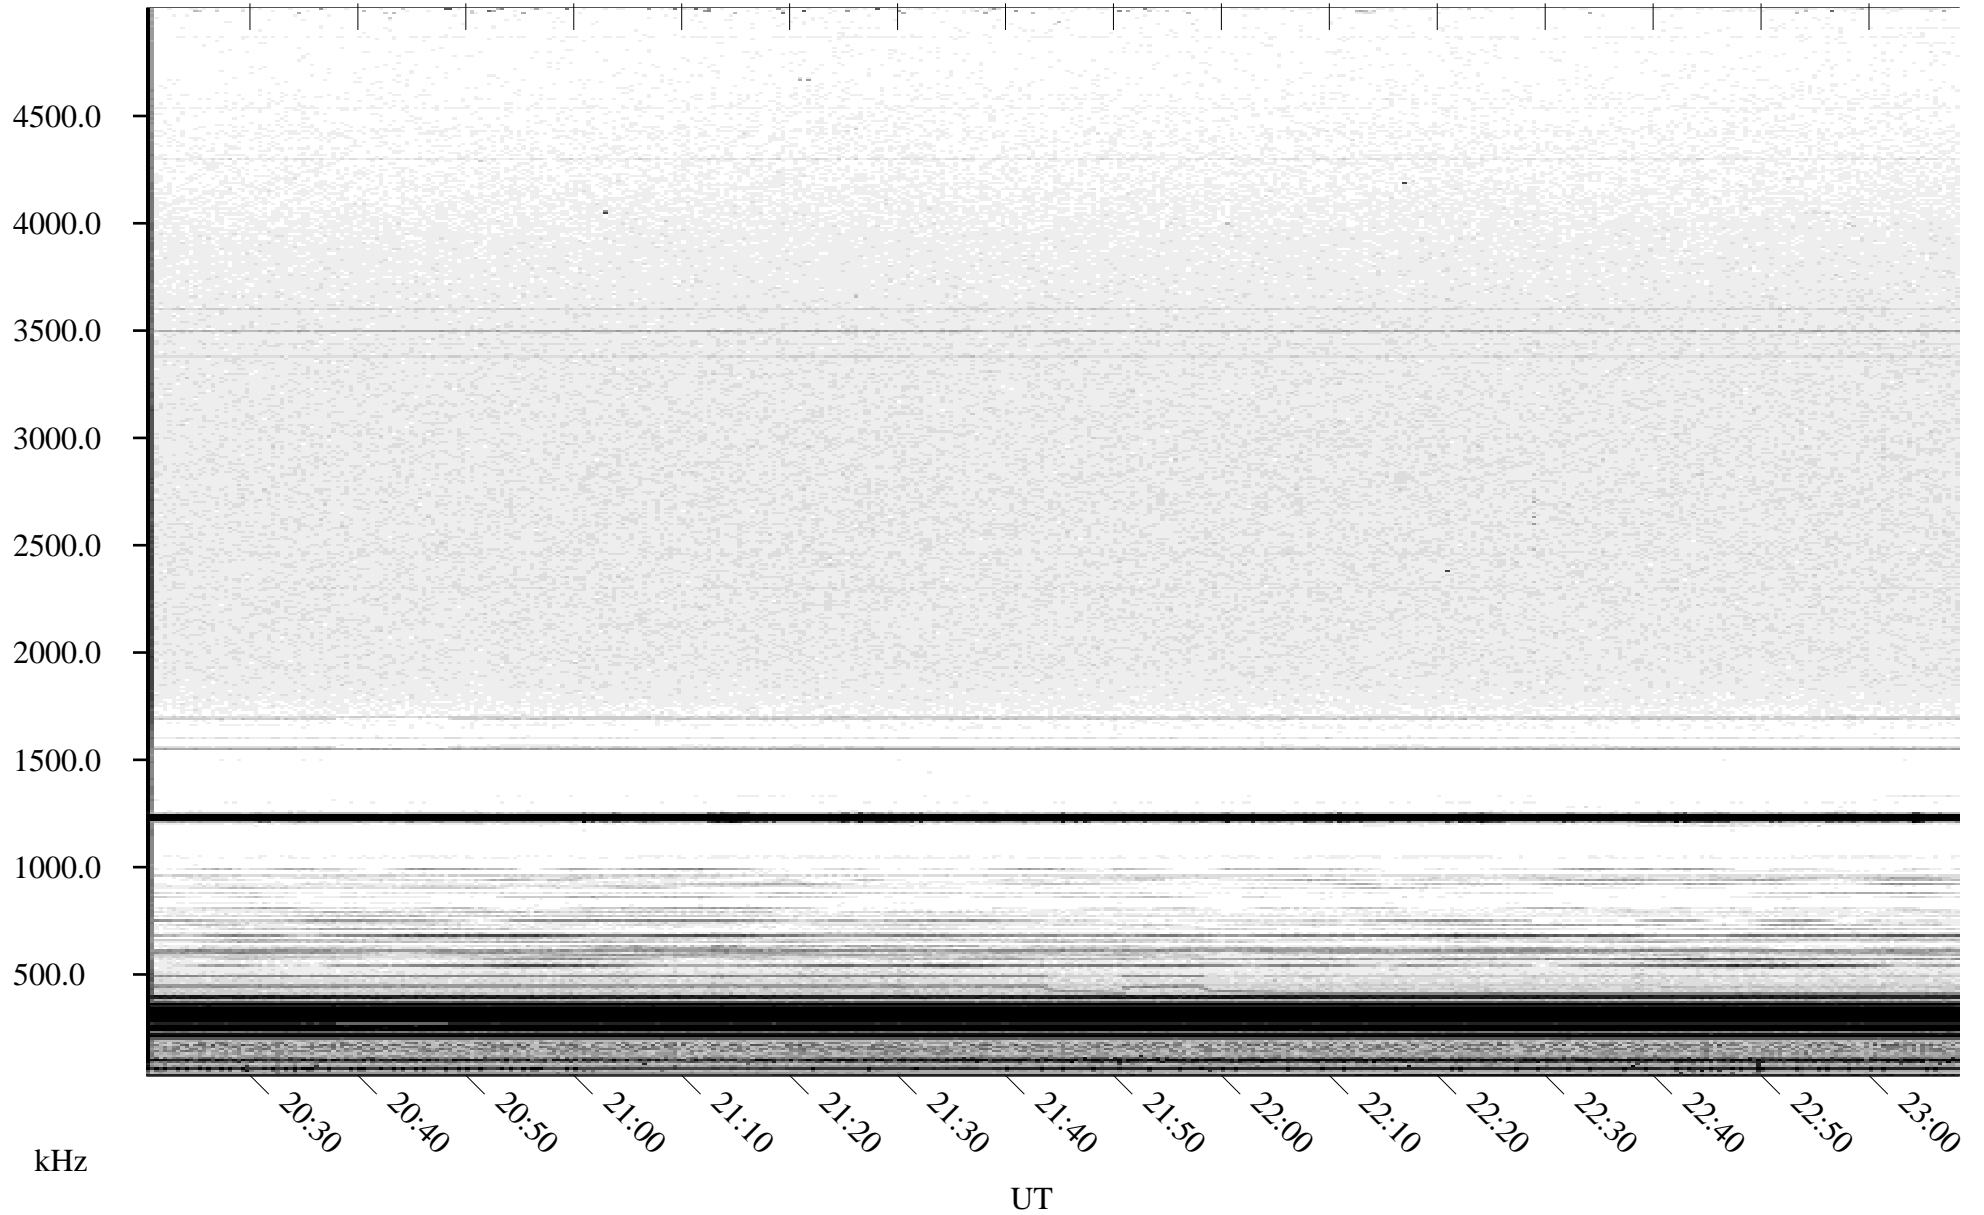

04/30/2005 Churchill, Manitoba

Linear Scale Black = 161 White = 15

ch05120l.r01m max_12

Page 1

04/30/2005 Churchill, Manitoba

Linear Scale Black = 161 White = 15

ch05120l.r01m max_12

Page 2

05/01/2005 Churchill, Manitoba

Linear Scale Black = 161 White = 15

ch05120l.r01m max_12

Page 3

05/01/2005 Churchill, Manitoba

Linear Scale Black = 161 White = 15

ch05120l.r01m max_12

Page 4

05/01/2005 Churchill, Manitoba

Linear Scale Black = 161 White = 15

ch05120l.r01m max_12

Page 5

05/01/2005 Churchill, Manitoba

Linear Scale Black = 161 White = 15

ch05120l.r01m max_12

05/01/2005 Churchill, Manitoba

Linear Scale Black = 161 White = 15

ch05120l.r01m max_12

Page 7

05/01/2005 Churchill, Manitoba

Linear Scale Black = 161 White = 15

ch05120l.r01m max_12

Page 8