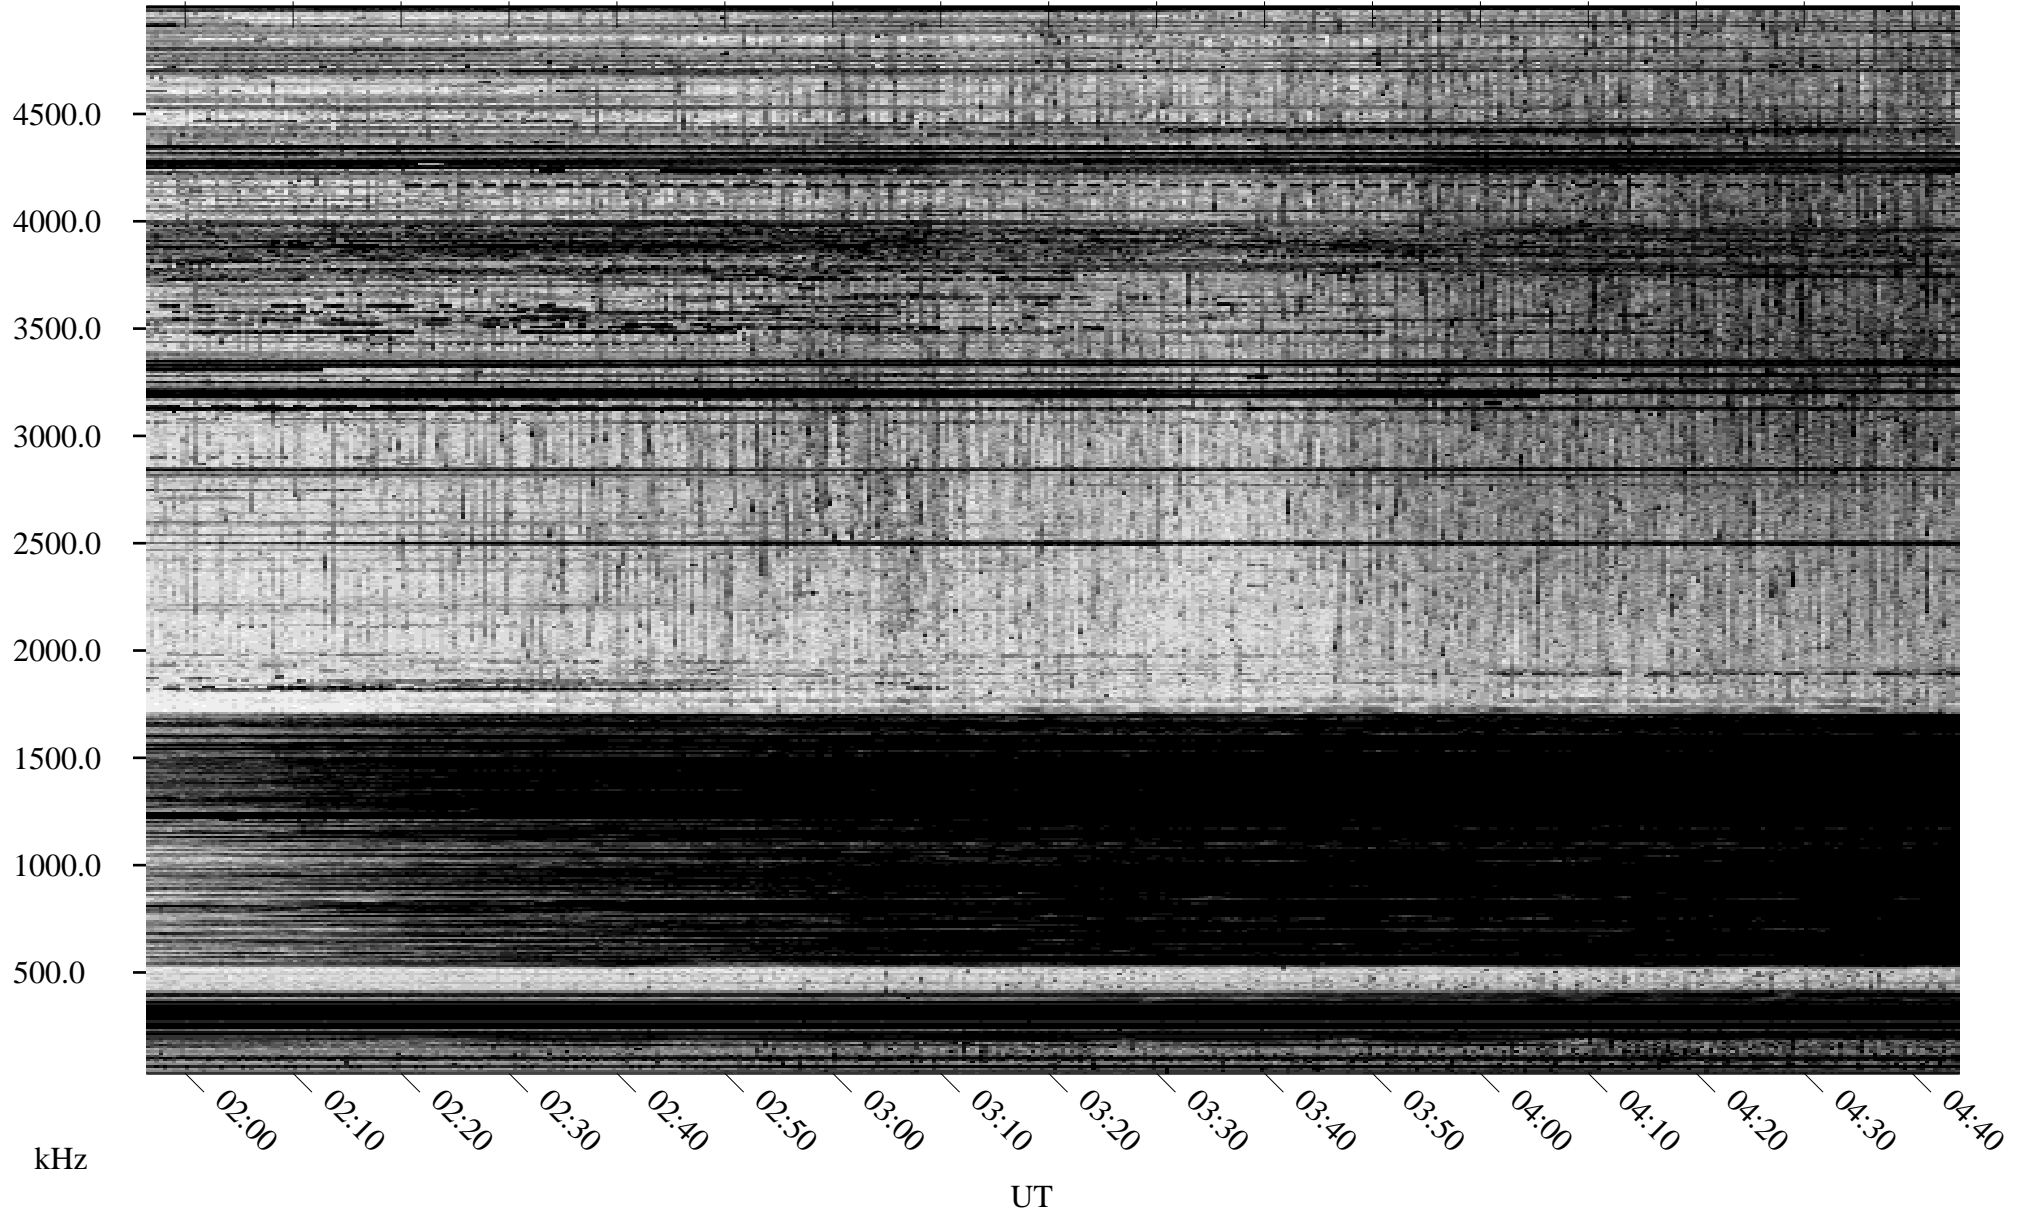

04/30/2005 Churchill, Manitoba

Linear Scale Black = 161 White = 15

ch05120l.r01m max_12

Page 1

04/30/2005 Churchill, Manitoba

Linear Scale Black = 161 White = 15

ch05120l.r01m max_12

Page 2

05/01/2005 Churchill, Manitoba

Linear Scale Black = 161 White = 15

ch05120l.r01m max_12

Page 3

05/01/2005 Churchill, Manitoba

Linear Scale Black = 161 White = 15

ch05120l.r01m max_12

Page 4

05/01/2005 Churchill, Manitoba

Linear Scale Black = 161 White = 15

ch05120l.r01m max_12

Page 5

05/01/2005 Churchill, Manitoba

Linear Scale Black = 161 White = 15

ch05120l.r01m max_12

05/01/2005 Churchill, Manitoba

Linear Scale Black = 161 White = 15

ch05120l.r01m max_12

Page 7

05/01/2005 Churchill, Manitoba

Linear Scale Black = 161 White = 15

ch05120l.r01m max_12

Page 8