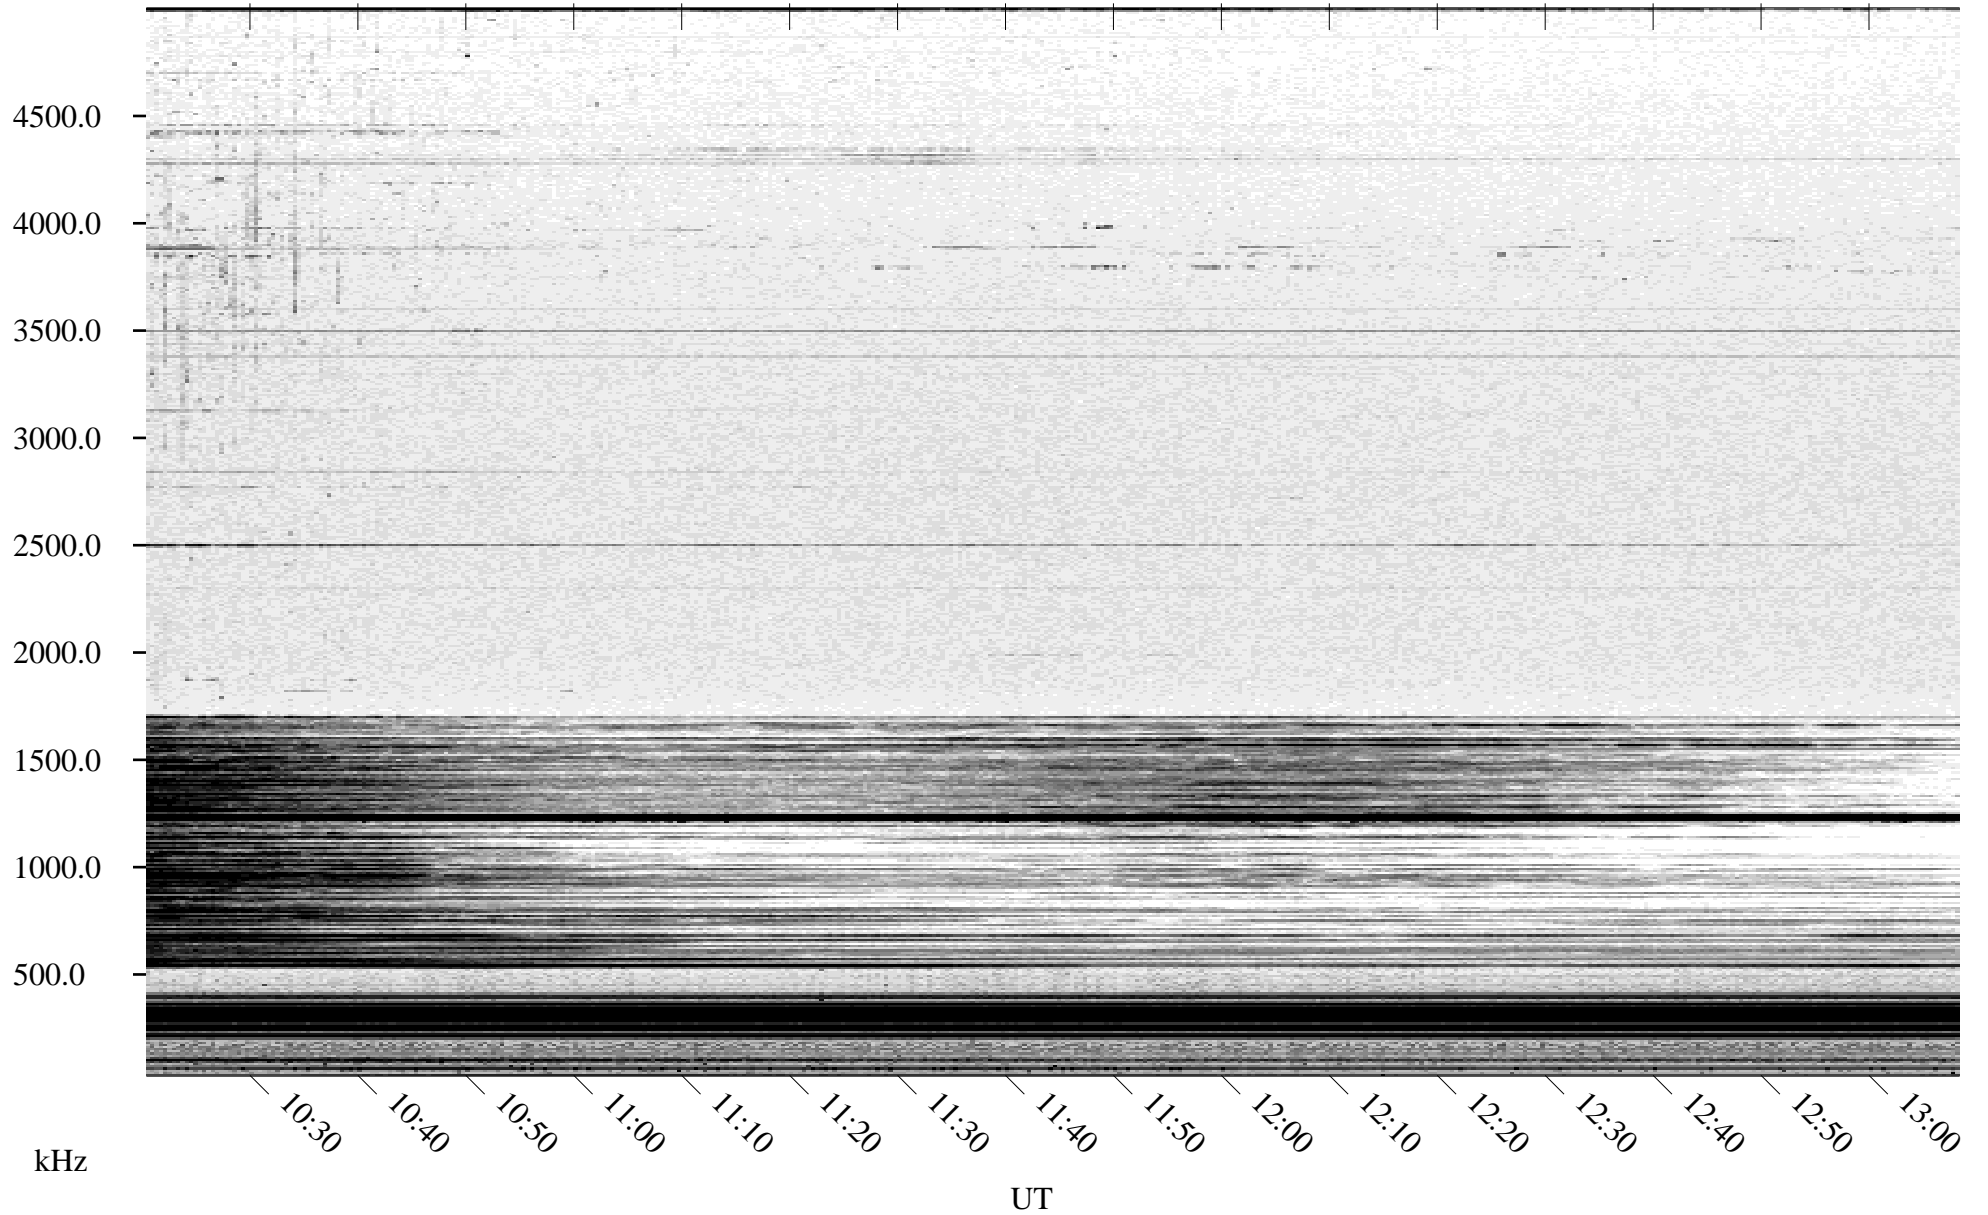

04/30/2005 Churchill, Manitoba

Linear Scale Black = 161 White = 15

ch05120l.r01m max_12

Page 1

04/30/2005 Churchill, Manitoba

Linear Scale Black = 161 White = 15

ch05120l.r01m max_12

Page 2

05/01/2005 Churchill, Manitoba

Linear Scale Black = 161 White = 15

ch05120l.r01m max_12

Page 3

05/01/2005 Churchill, Manitoba

Linear Scale Black = 161 White = 15

ch05120l.r01m max_12

Page 4

05/01/2005 Churchill, Manitoba

Linear Scale Black = 161 White = 15

ch05120l.r01m max_12

Page 5

05/01/2005 Churchill, Manitoba

Linear Scale Black = 161 White = 15

ch05120l.r01m max_12

05/01/2005 Churchill, Manitoba

Linear Scale Black = 161 White = 15

ch05120l.r01m max_12

Page 7

05/01/2005 Churchill, Manitoba

Linear Scale Black = 161 White = 15

ch05120l.r01m max_12

Page 8