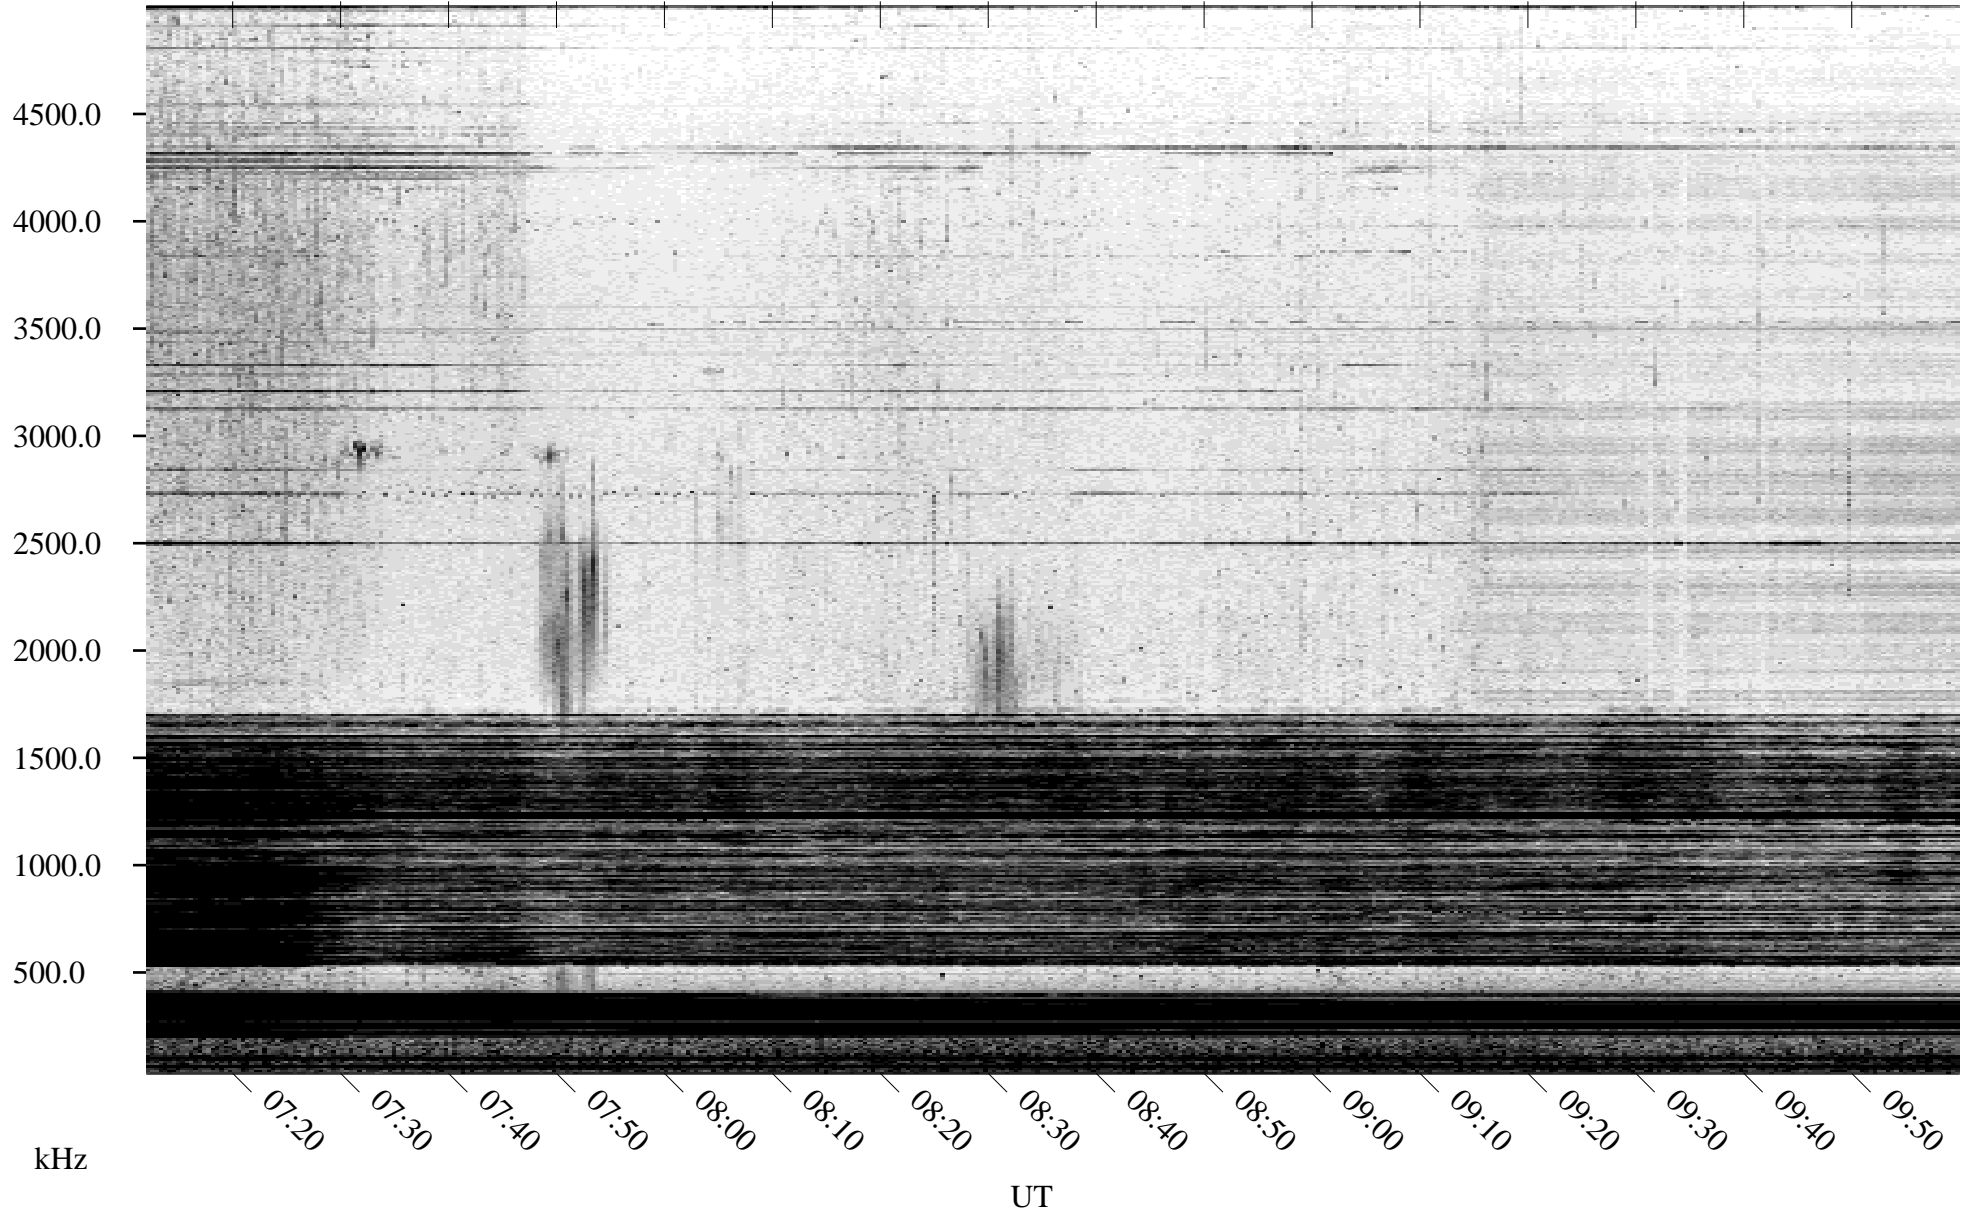

05/01/2005 Churchill, Manitoba

Linear Scale Black = 161 White = 15

ch051211.r01m max_12

Page 1

05/01/2005 Churchill, Manitoba

Linear Scale Black = 161 White = 15

ch051211.r01m max_12

Page 2

05/02/2005 Churchill, Manitoba

Linear Scale Black = 161 White = 15

ch051211.r01m max_12

Page 3

05/02/2005 Churchill, Manitoba

Linear Scale Black = 161 White = 15

ch051211.r01m max_12

Page 4

05/02/2005 Churchill, Manitoba

Linear Scale Black = 161 White = 15

ch051211.r01m max_12

Page 5

05/02/2005 Churchill, Manitoba

Linear Scale Black = 161 White = 15

ch051211.r01m max_12

Page 6

05/02/2005 Churchill, Manitoba

Linear Scale Black = 161 White = 15

ch051211.r01m max_12

Page 7

05/02/2005 Churchill, Manitoba

Linear Scale Black = 161 White = 15

ch051211.r01m max_12

Page 8