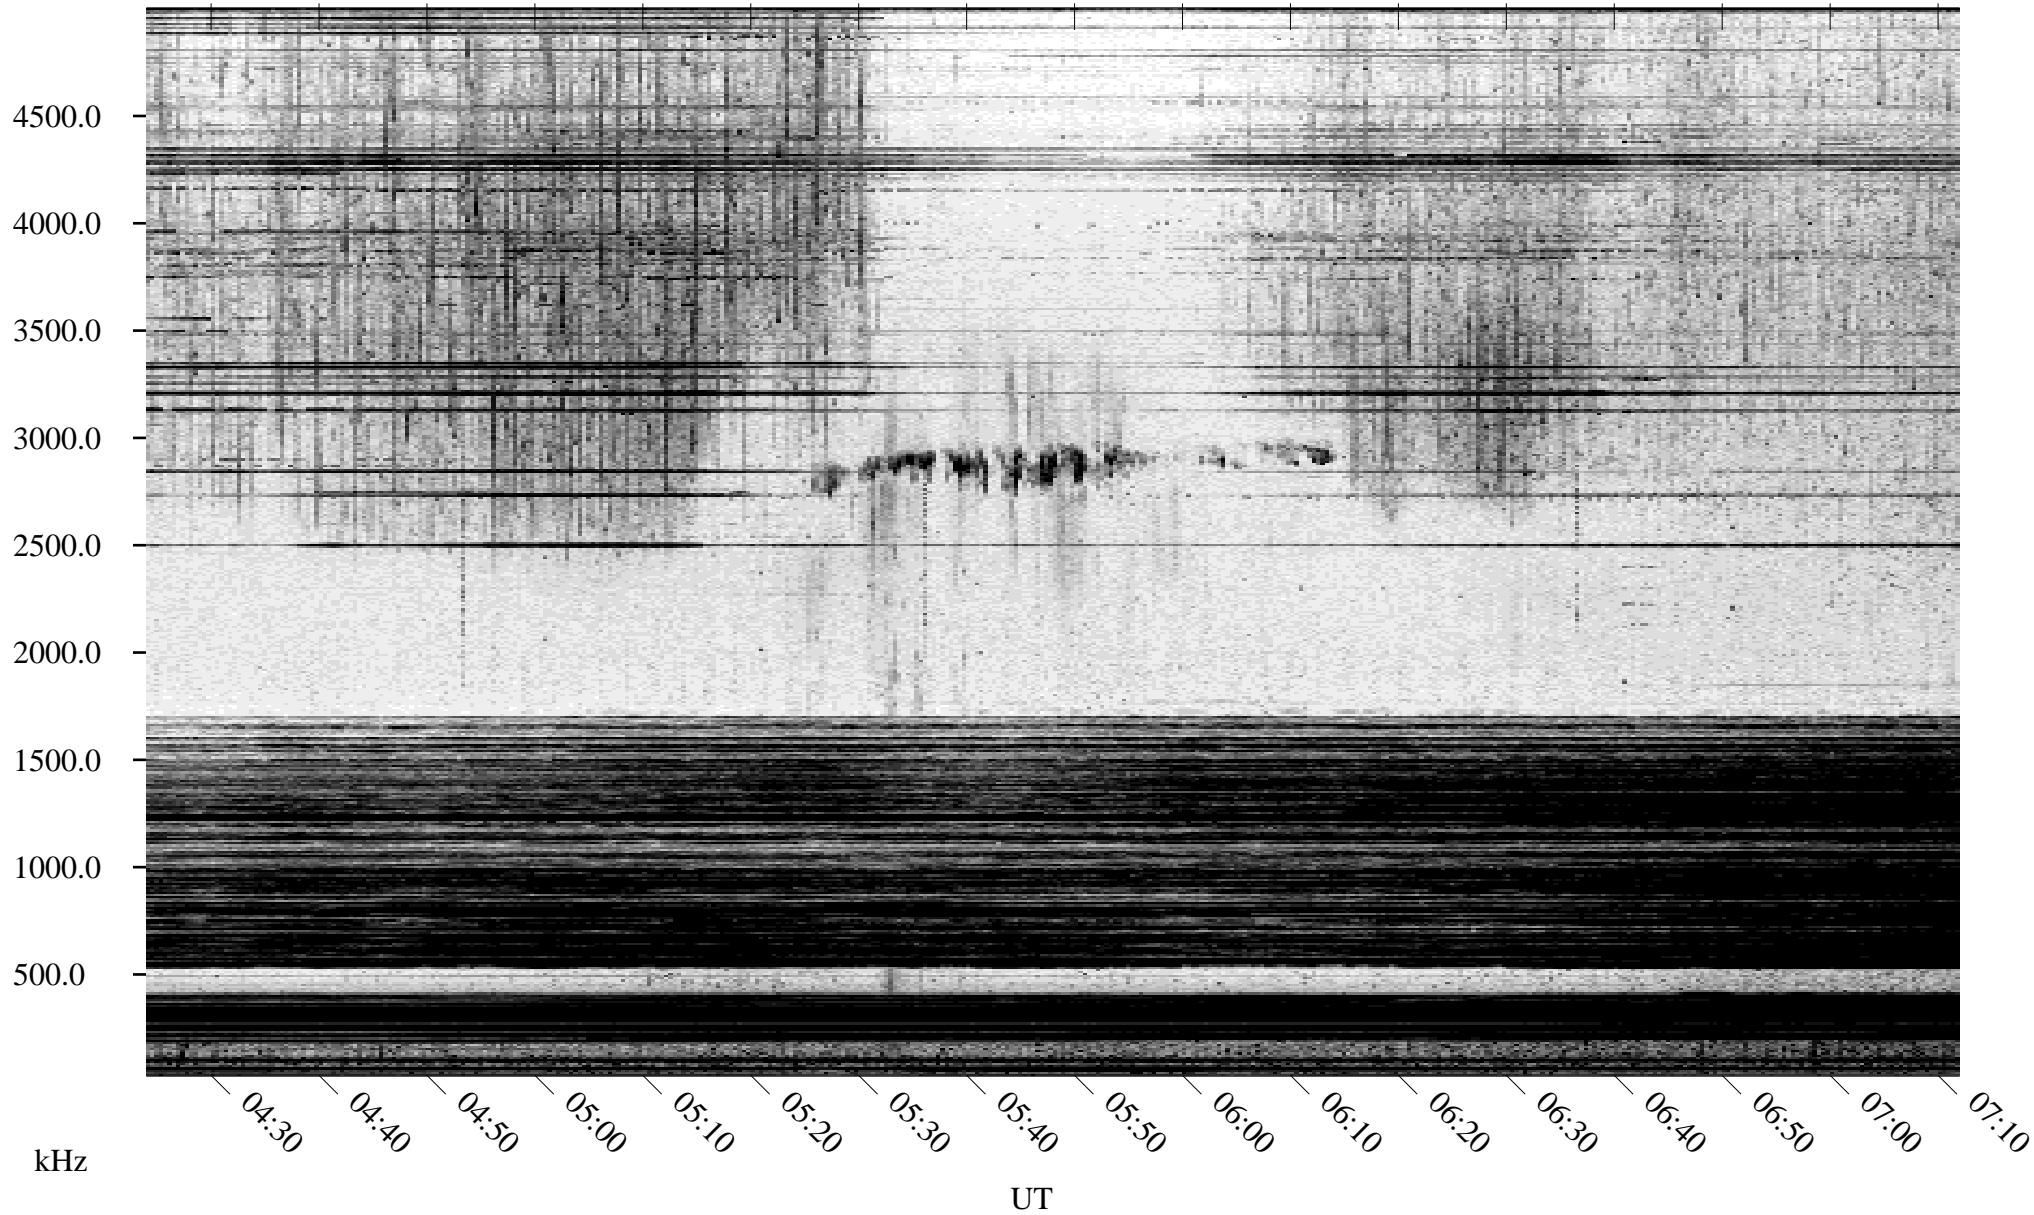

05/01/2005 Churchill, Manitoba

Linear Scale Black = 161 White = 15

ch051211.r01m max_12

Page 1

05/01/2005 Churchill, Manitoba

Linear Scale Black = 161 White = 15

ch051211.r01m max_12

Page 2

05/02/2005 Churchill, Manitoba

Linear Scale Black = 161 White = 15

ch051211.r01m max_12

Page 3

05/02/2005 Churchill, Manitoba

Linear Scale Black = 161 White = 15

ch051211.r01m max_12

Page 4

05/02/2005 Churchill, Manitoba

Linear Scale Black = 161 White = 15

ch051211.r01m max_12

Page 5

05/02/2005 Churchill, Manitoba

Linear Scale Black = 161 White = 15

ch051211.r01m max_12

Page 6

05/02/2005 Churchill, Manitoba

Linear Scale Black = 161 White = 15

ch051211.r01m max_12

Page 7

05/02/2005 Churchill, Manitoba

Linear Scale Black = 161 White = 15

ch051211.r01m max_12

Page 8