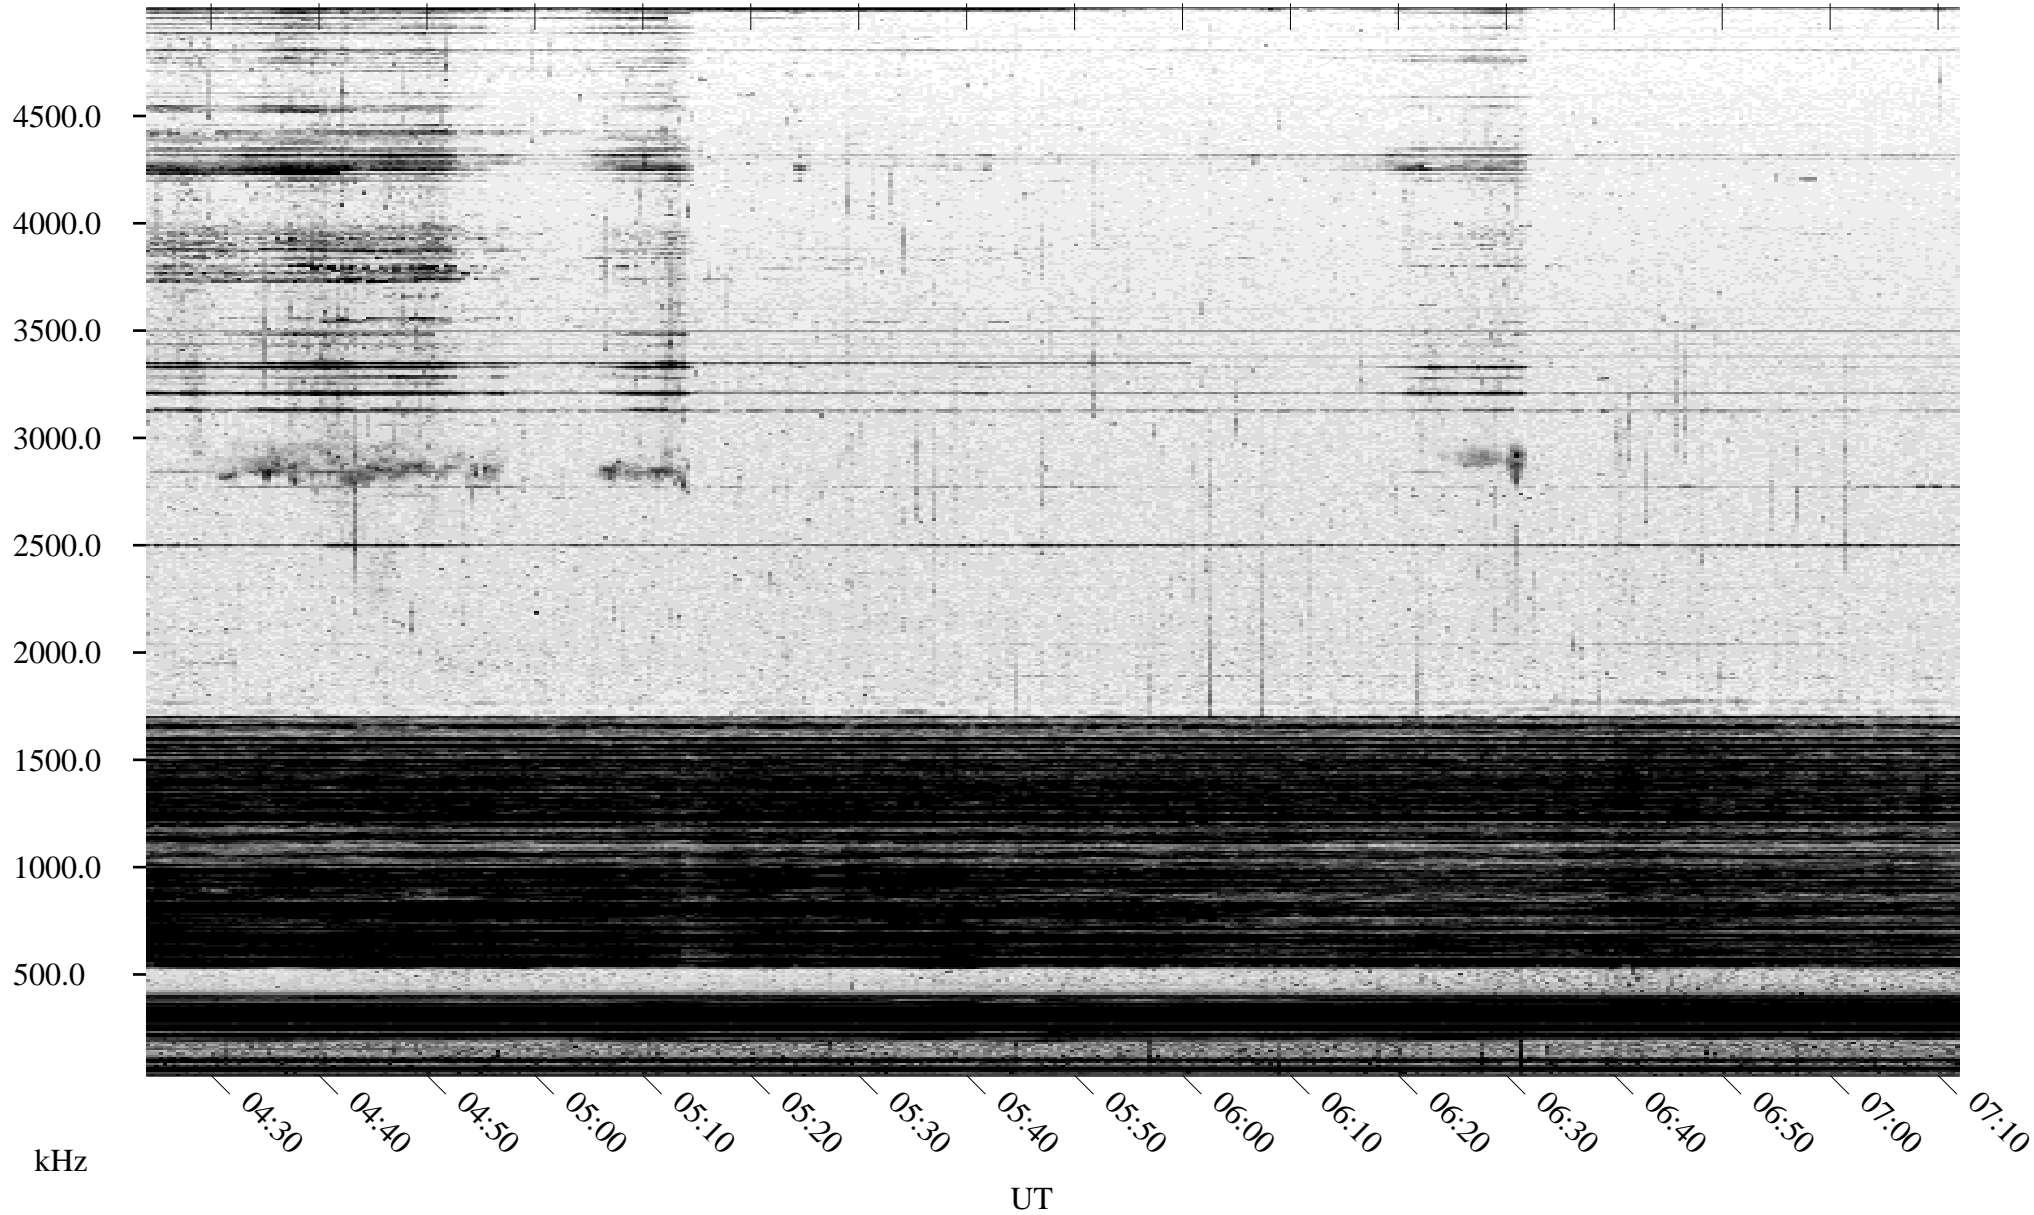

05/03/2005 Churchill, Manitoba

Linear Scale Black = 161 White = 15

ch051231.r00m max_12

Page 1

05/03/2005 Churchill, Manitoba

Linear Scale Black = 161 White = 15

ch051231l.r00m max_12

Page 2

05/04/2005 Churchill, Manitoba

Linear Scale Black = 161 White = 15

ch05123l.r00m max_12

Page 3

05/04/2005 Churchill, Manitoba

Linear Scale Black = 161 White = 15

ch05123l.r00m max_12

Page 4

05/04/2005 Churchill, Manitoba

Linear Scale Black = 161 White = 15

ch051231.r00m max_12

Page 5

05/04/2005 Churchill, Manitoba

Linear Scale Black = 161 White = 15

ch051231.r00m max_12

05/04/2005 Churchill, Manitoba

Linear Scale

Black = 161

White = 15

ch051231.r00m max_12

Page 7

05/04/2005 Churchill, Manitoba

Linear Scale Black = 161 White = 15

ch05123l.r00m max_12