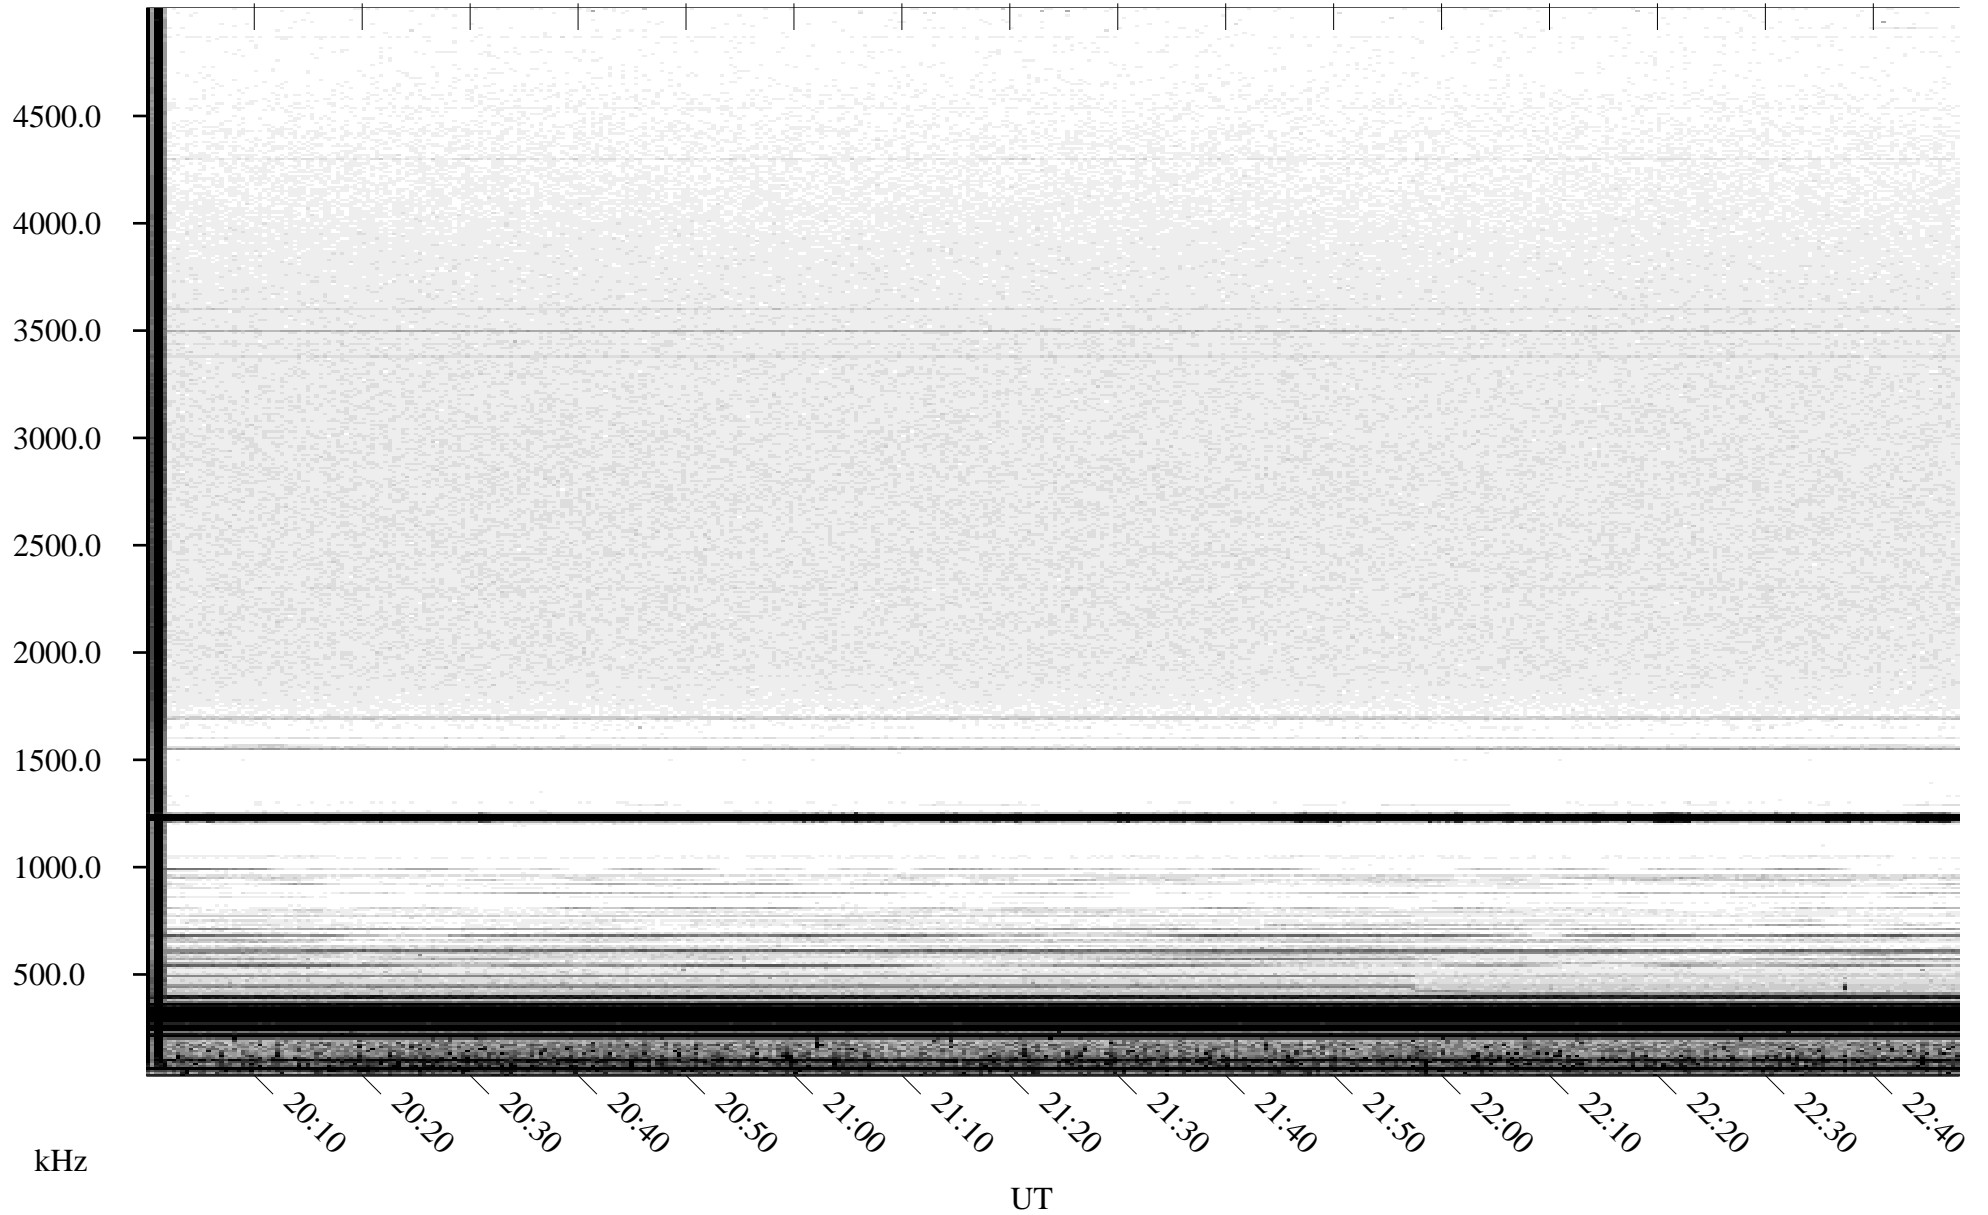

05/07/2005 Churchill, Manitoba

Linear Scale Black = 161 White = 15

ch051271.r00m max_12

Page 1

05/07/2005 Churchill, Manitoba

Linear Scale Black = 161 White = 15

ch051271.r00m max_12

Page 2

05/08/2005 Churchill, Manitoba

Linear Scale Black = 161 White = 15

ch051271.r00m max_12

Page 3

05/08/2005 Churchill, Manitoba

Linear Scale Black = 161 White = 15

ch051271.r00m max_12

Page 4

05/08/2005 Churchill, Manitoba

Linear Scale Black = 161 White = 15

ch051271.r00m max_12

05/08/2005 Churchill, Manitoba

Linear Scale Black = 161 White = 15

ch051271.r00m max_12

Page 6

05/08/2005 Churchill, Manitoba

Linear Scale Black = 161 White = 15

ch051271.r00m max_12

Page 7

05/08/2005 Churchill, Manitoba

Linear Scale Black = 161 White = 15

ch051271.r00m max_12