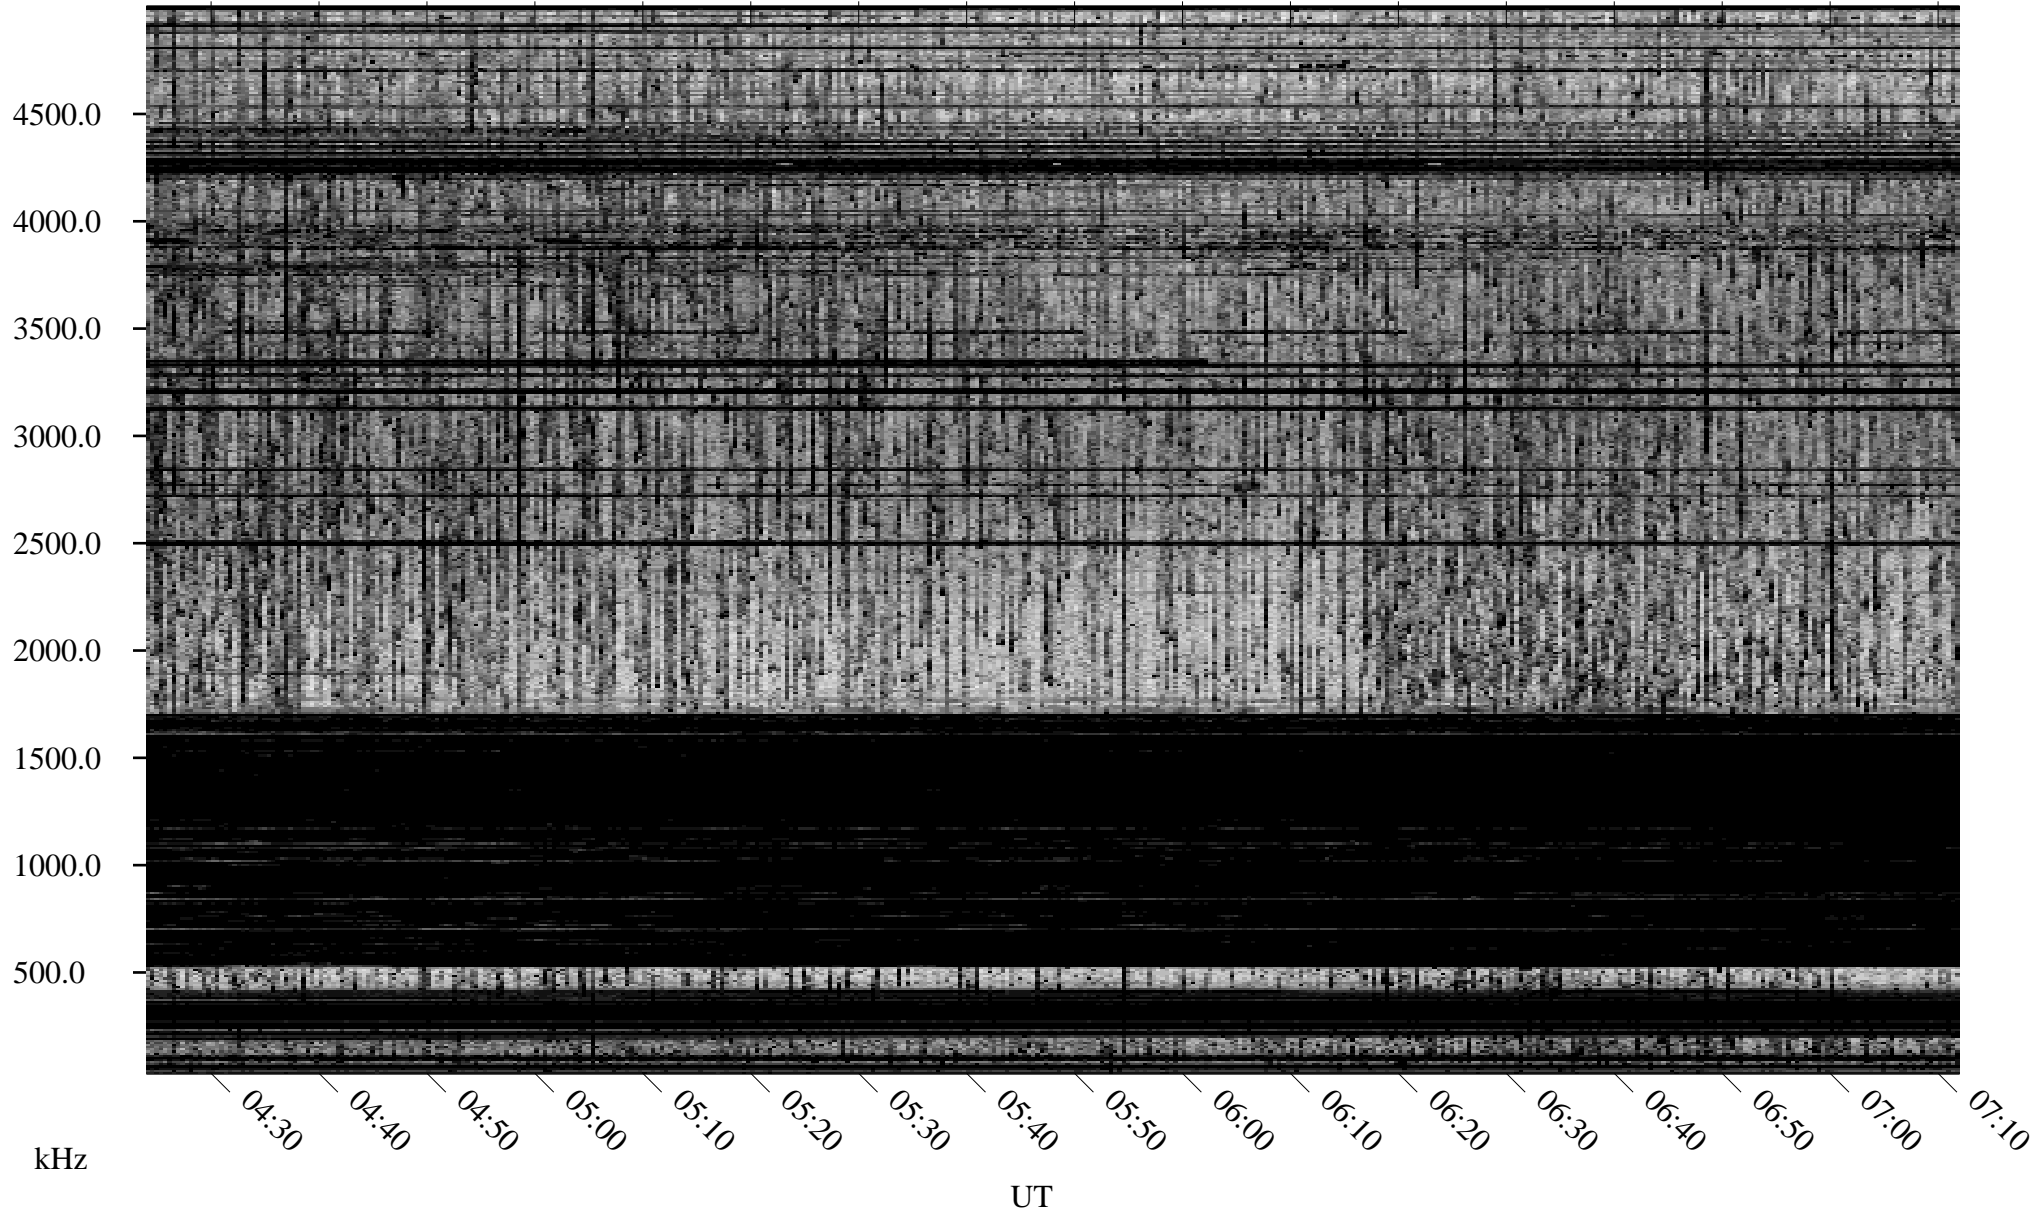

05/07/2005 Churchill, Manitoba

Linear Scale Black = 161 White = 15

ch051271.r00m max_12

Page 1

05/07/2005 Churchill, Manitoba

Linear Scale Black = 161 White = 15

ch051271.r00m max_12

Page 2

05/08/2005 Churchill, Manitoba

Linear Scale Black = 161 White = 15

ch051271.r00m max_12

Page 3

05/08/2005 Churchill, Manitoba

Linear Scale Black = 161 White = 15

ch051271.r00m max_12

Page 4

05/08/2005 Churchill, Manitoba

Linear Scale Black = 161 White = 15

ch051271.r00m max_12

05/08/2005 Churchill, Manitoba

Linear Scale Black = 161 White = 15

ch051271.r00m max_12

Page 6

05/08/2005 Churchill, Manitoba

Linear Scale Black = 161 White = 15

ch051271.r00m max_12

Page 7

05/08/2005 Churchill, Manitoba

Linear Scale Black = 161 White = 15

ch051271.r00m max_12