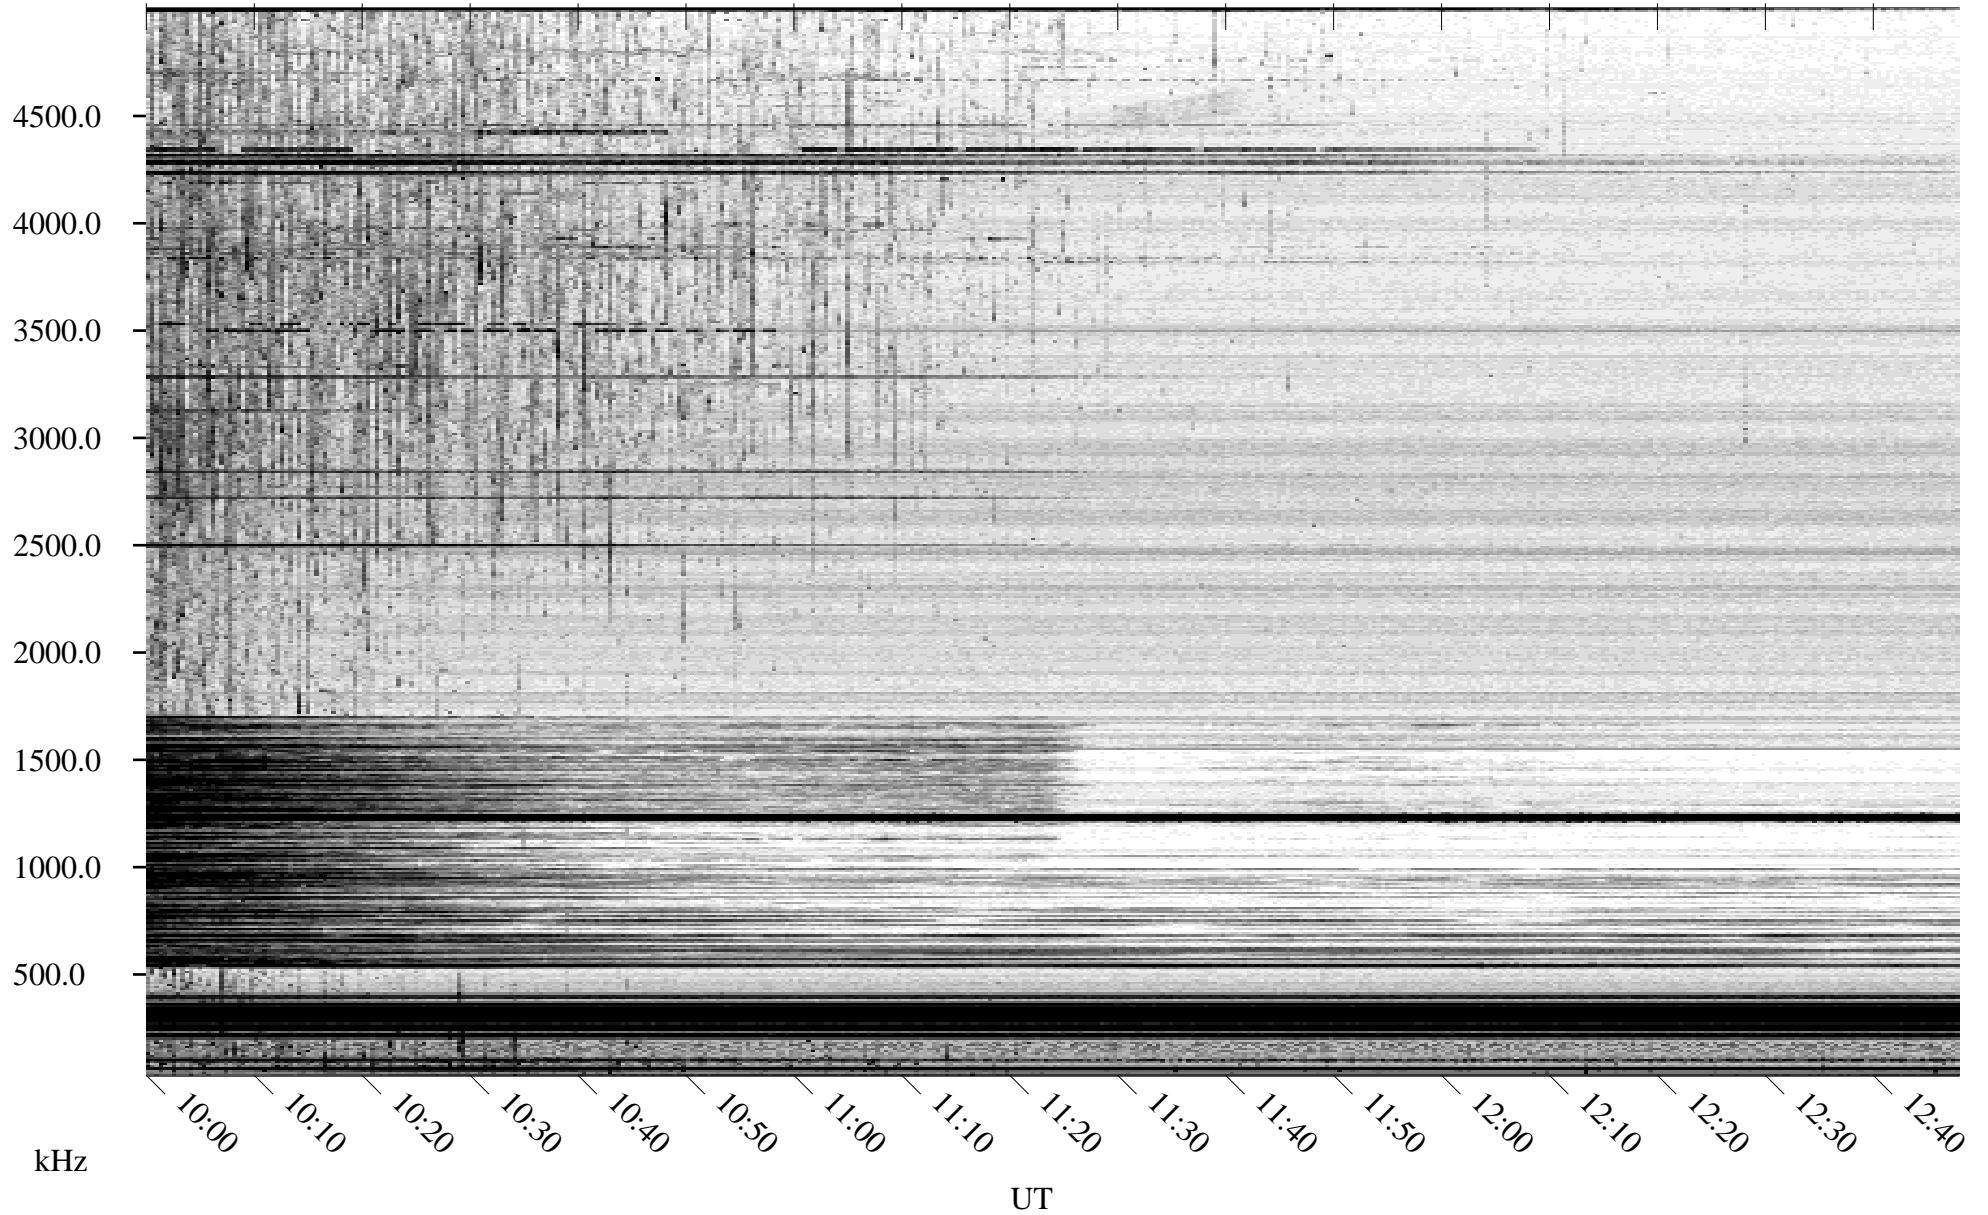

05/07/2005 Churchill, Manitoba

Linear Scale Black = 161 White = 15

ch051271.r00m max_12

Page 1

05/07/2005 Churchill, Manitoba

Linear Scale Black = 161 White = 15

ch051271.r00m max_12

Page 2

05/08/2005 Churchill, Manitoba

Linear Scale Black = 161 White = 15

ch051271.r00m max_12

Page 3

05/08/2005 Churchill, Manitoba

Linear Scale Black = 161 White = 15

ch051271.r00m max_12

Page 4

05/08/2005 Churchill, Manitoba

Linear Scale Black = 161 White = 15

ch051271.r00m max_12

05/08/2005 Churchill, Manitoba

Linear Scale Black = 161 White = 15

ch051271.r00m max_12

Page 6

05/08/2005 Churchill, Manitoba

Linear Scale Black = 161 White = 15

ch051271.r00m max_12

Page 7

05/08/2005 Churchill, Manitoba

Linear Scale Black = 161 White = 15

ch051271.r00m max_12