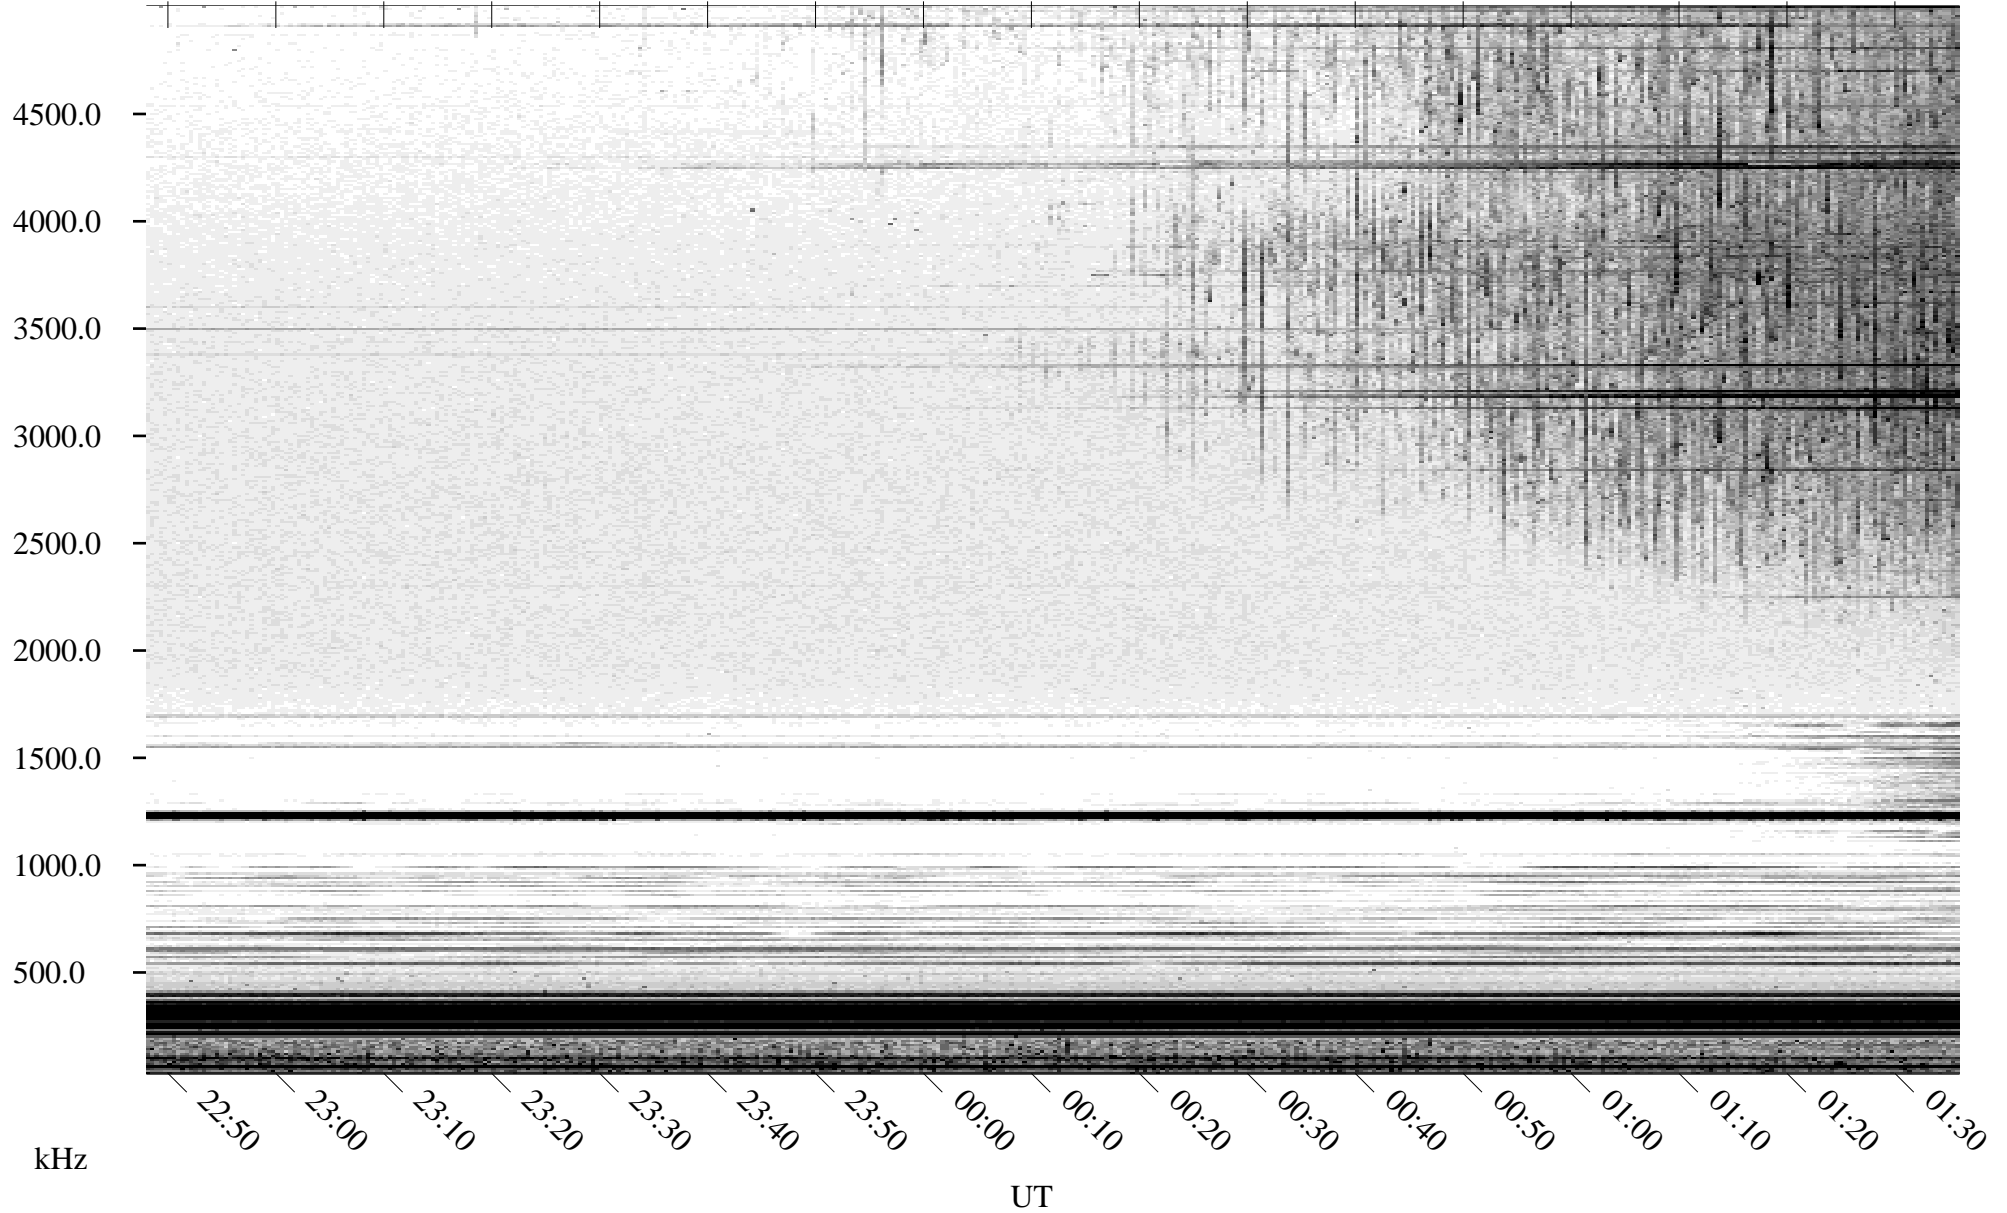

05/07/2005 Churchill, Manitoba

Linear Scale Black = 161 White = 15

ch051271.r00m max_12

Page 1

05/07/2005 Churchill, Manitoba

Linear Scale Black = 161 White = 15

ch051271.r00m max_12

Page 2

05/08/2005 Churchill, Manitoba

Linear Scale Black = 161 White = 15

ch051271.r00m max_12

Page 3

05/08/2005 Churchill, Manitoba

Linear Scale Black = 161 White = 15

ch051271.r00m max_12

Page 4

05/08/2005 Churchill, Manitoba

Linear Scale Black = 161 White = 15

ch051271.r00m max_12

05/08/2005 Churchill, Manitoba

Linear Scale Black = 161 White = 15

ch051271.r00m max_12

Page 6

05/08/2005 Churchill, Manitoba

Linear Scale Black = 161 White = 15

ch051271.r00m max_12

Page 7

05/08/2005 Churchill, Manitoba

Linear Scale Black = 161 White = 15

ch051271.r00m max_12