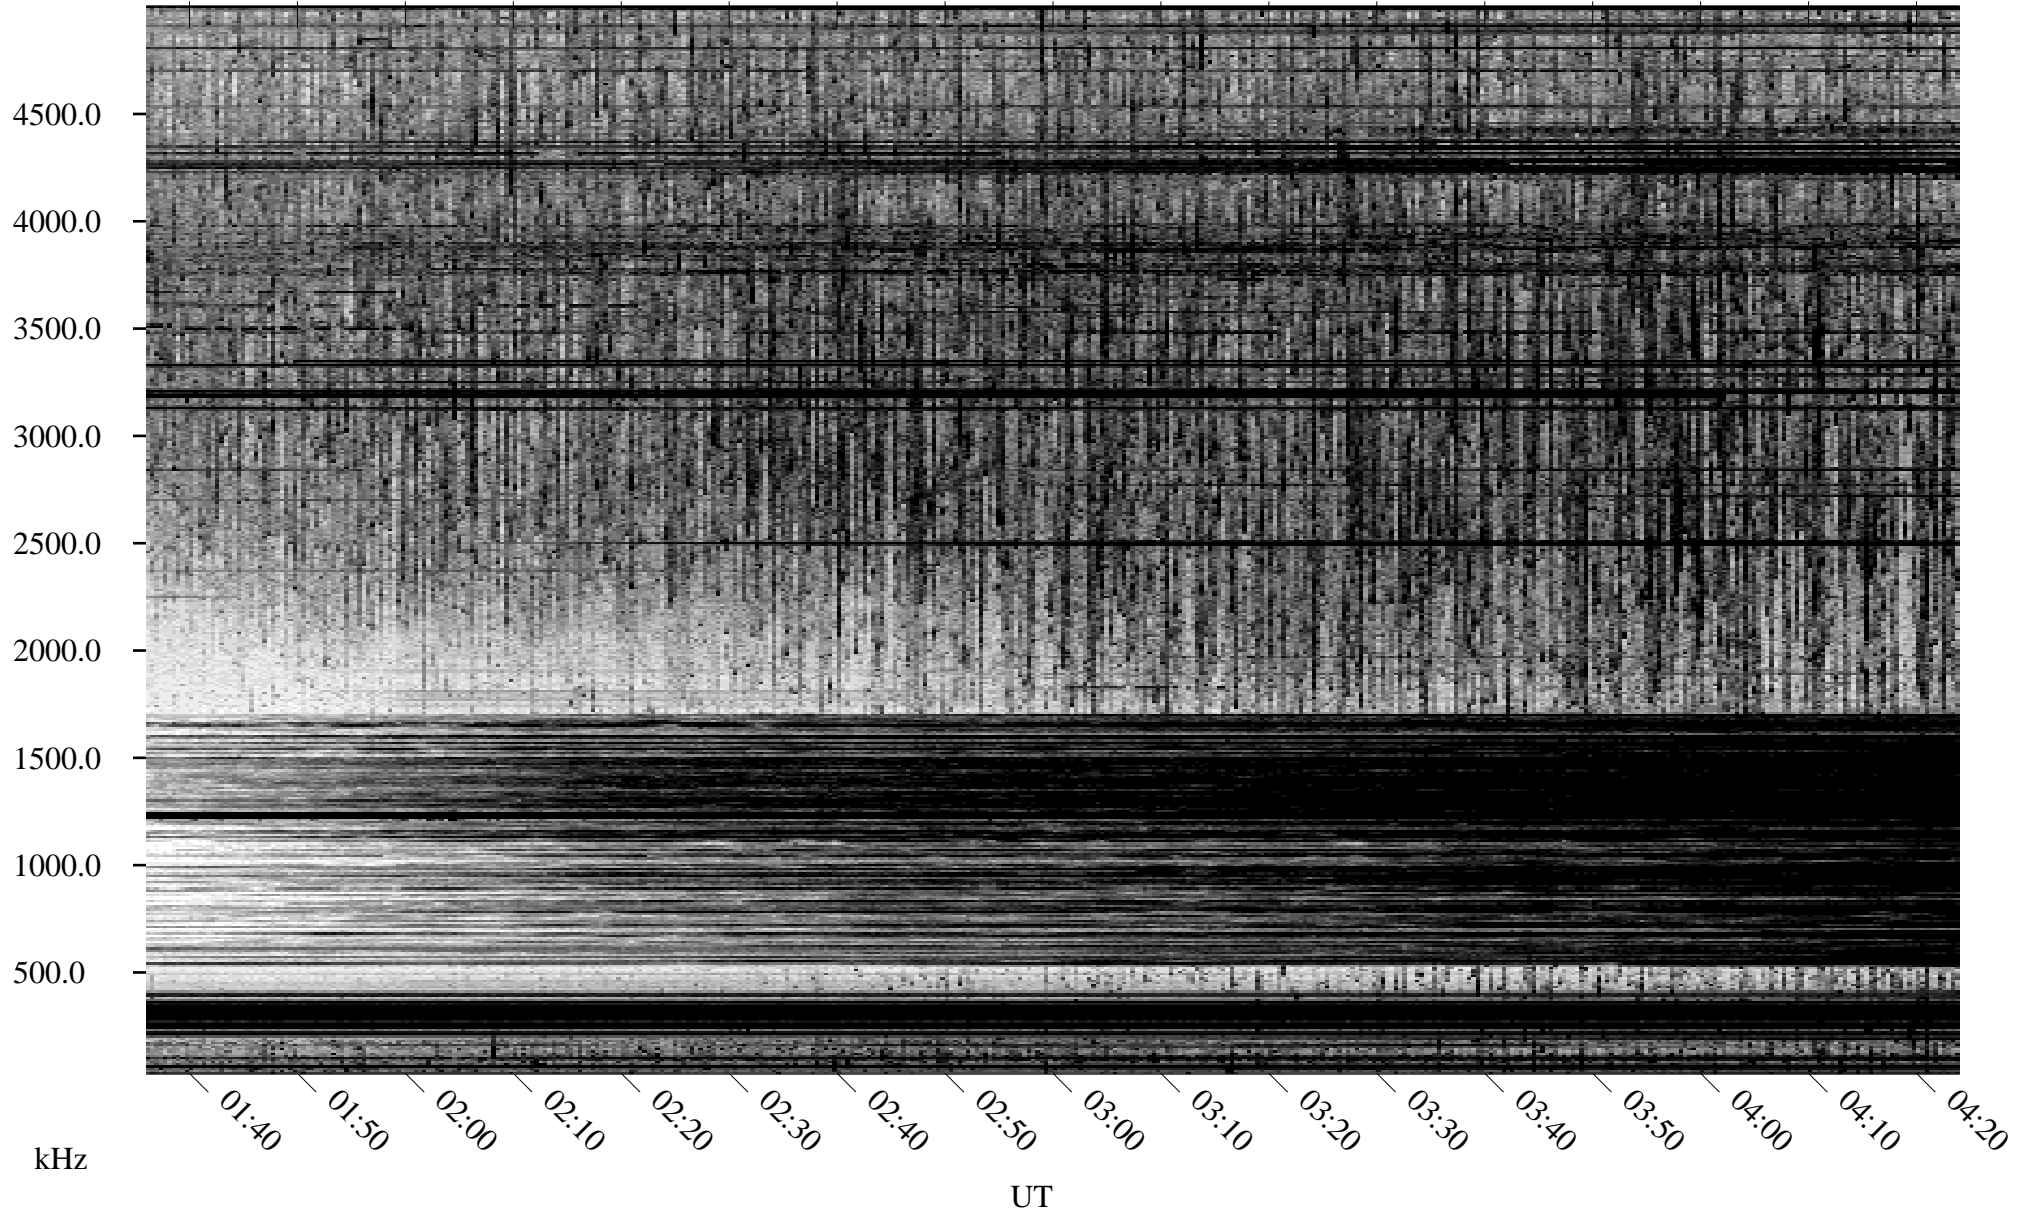

05/07/2005 Churchill, Manitoba

Linear Scale Black = 161 White = 15

ch051271.r00m max_12

Page 1

05/07/2005 Churchill, Manitoba

Linear Scale Black = 161 White = 15

ch051271.r00m max_12

Page 2

05/08/2005 Churchill, Manitoba

Linear Scale Black = 161 White = 15

ch051271.r00m max_12

Page 3

05/08/2005 Churchill, Manitoba

Linear Scale Black = 161 White = 15

ch051271.r00m max_12

Page 4

05/08/2005 Churchill, Manitoba

Linear Scale Black = 161 White = 15

ch051271.r00m max_12

05/08/2005 Churchill, Manitoba

Linear Scale Black = 161 White = 15

ch051271.r00m max_12

Page 6

05/08/2005 Churchill, Manitoba

Linear Scale Black = 161 White = 15

ch051271.r00m max_12

Page 7

05/08/2005 Churchill, Manitoba

Linear Scale Black = 161 White = 15

ch051271.r00m max_12