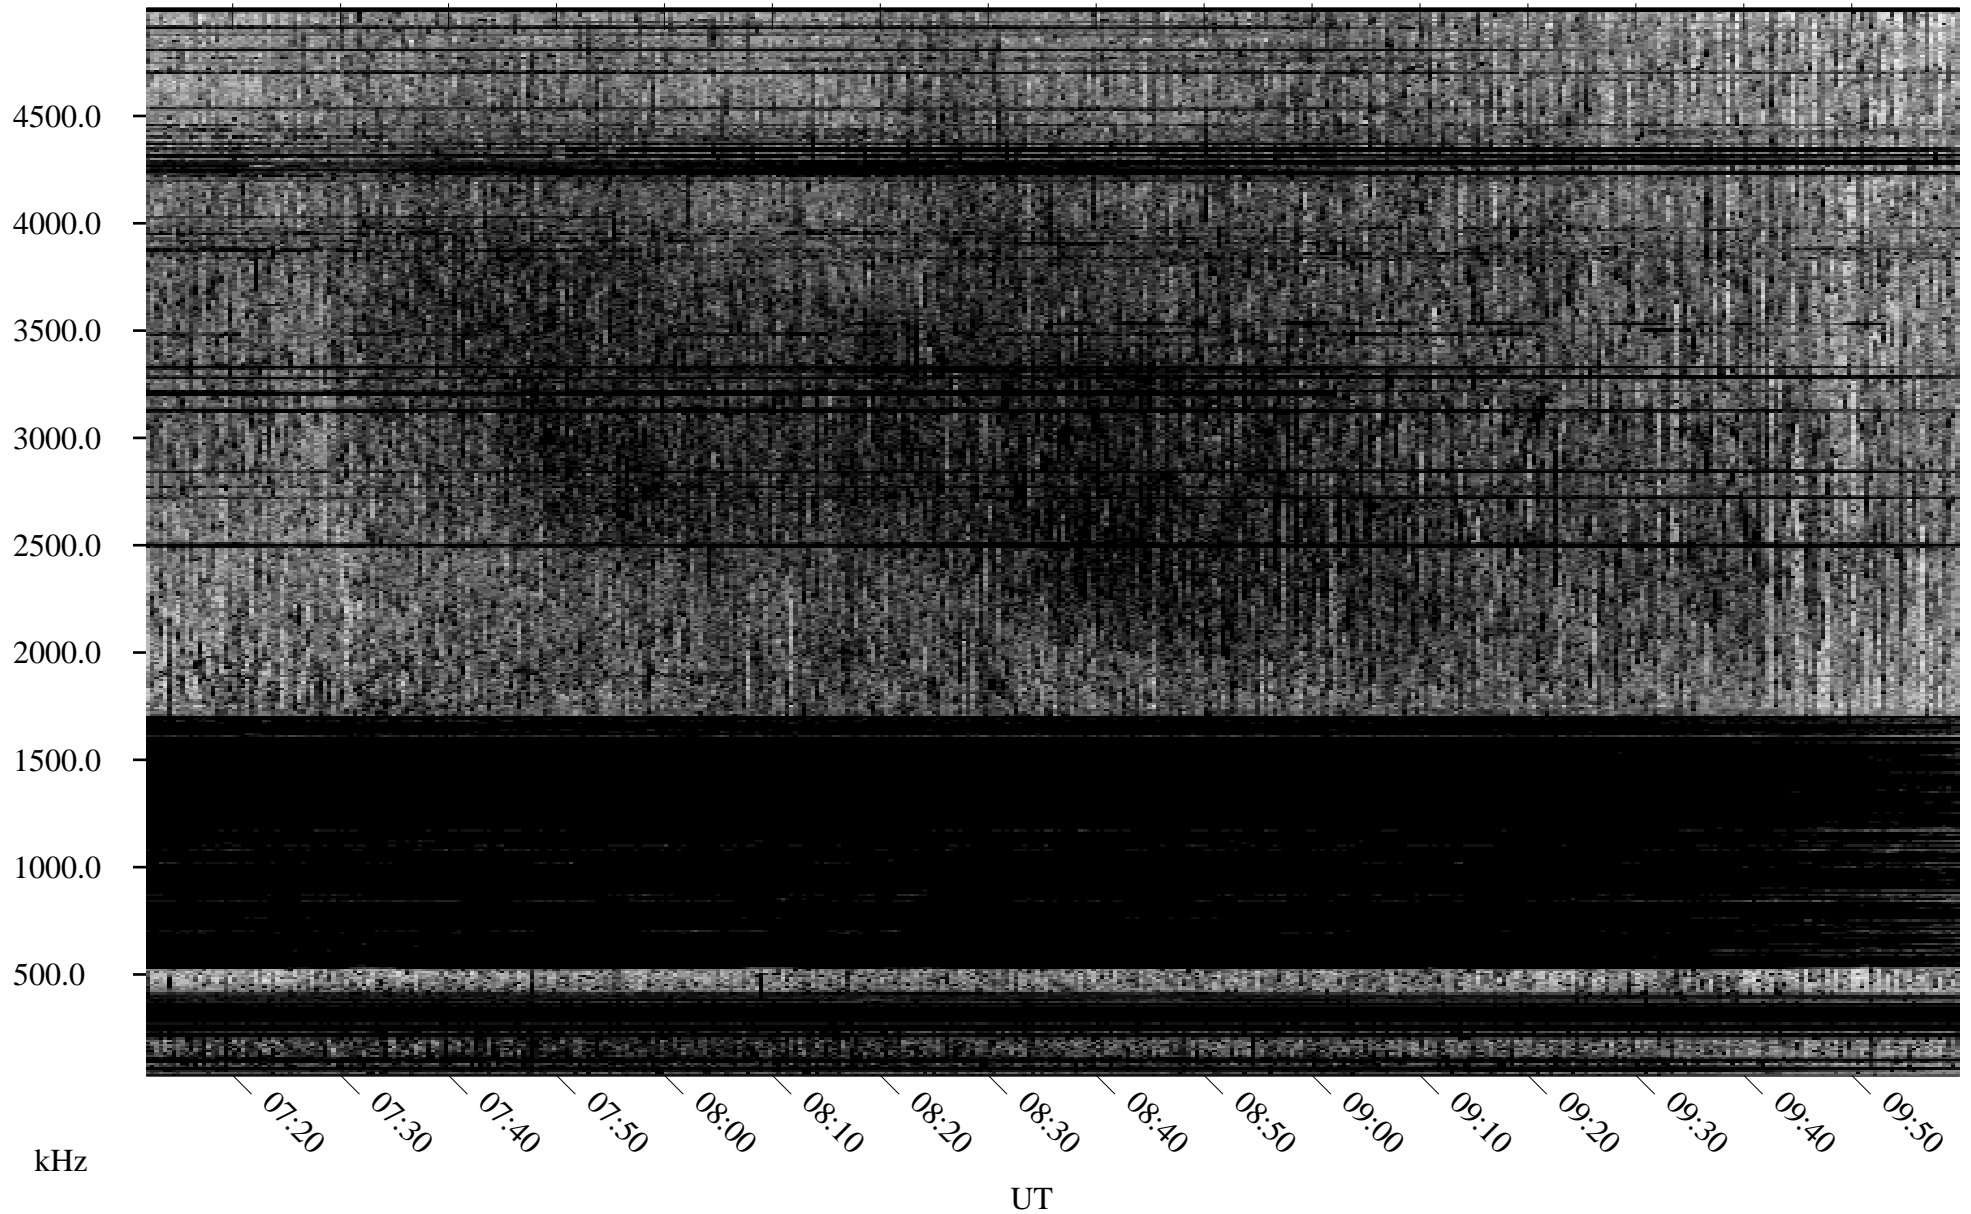

05/07/2005 Churchill, Manitoba

Linear Scale Black = 161 White = 15

ch051271.r00m max_12

Page 1

05/07/2005 Churchill, Manitoba

Linear Scale Black = 161 White = 15

ch051271.r00m max_12

Page 2

05/08/2005 Churchill, Manitoba

Linear Scale Black = 161 White = 15

ch051271.r00m max_12

Page 3

05/08/2005 Churchill, Manitoba

Linear Scale Black = 161 White = 15

ch051271.r00m max_12

Page 4

05/08/2005 Churchill, Manitoba

Linear Scale Black = 161 White = 15

ch051271.r00m max_12

05/08/2005 Churchill, Manitoba

Linear Scale Black = 161 White = 15

ch051271.r00m max_12

Page 6

05/08/2005 Churchill, Manitoba

Linear Scale Black = 161 White = 15

ch051271.r00m max_12

Page 7

05/08/2005 Churchill, Manitoba

Linear Scale Black = 161 White = 15

ch051271.r00m max_12