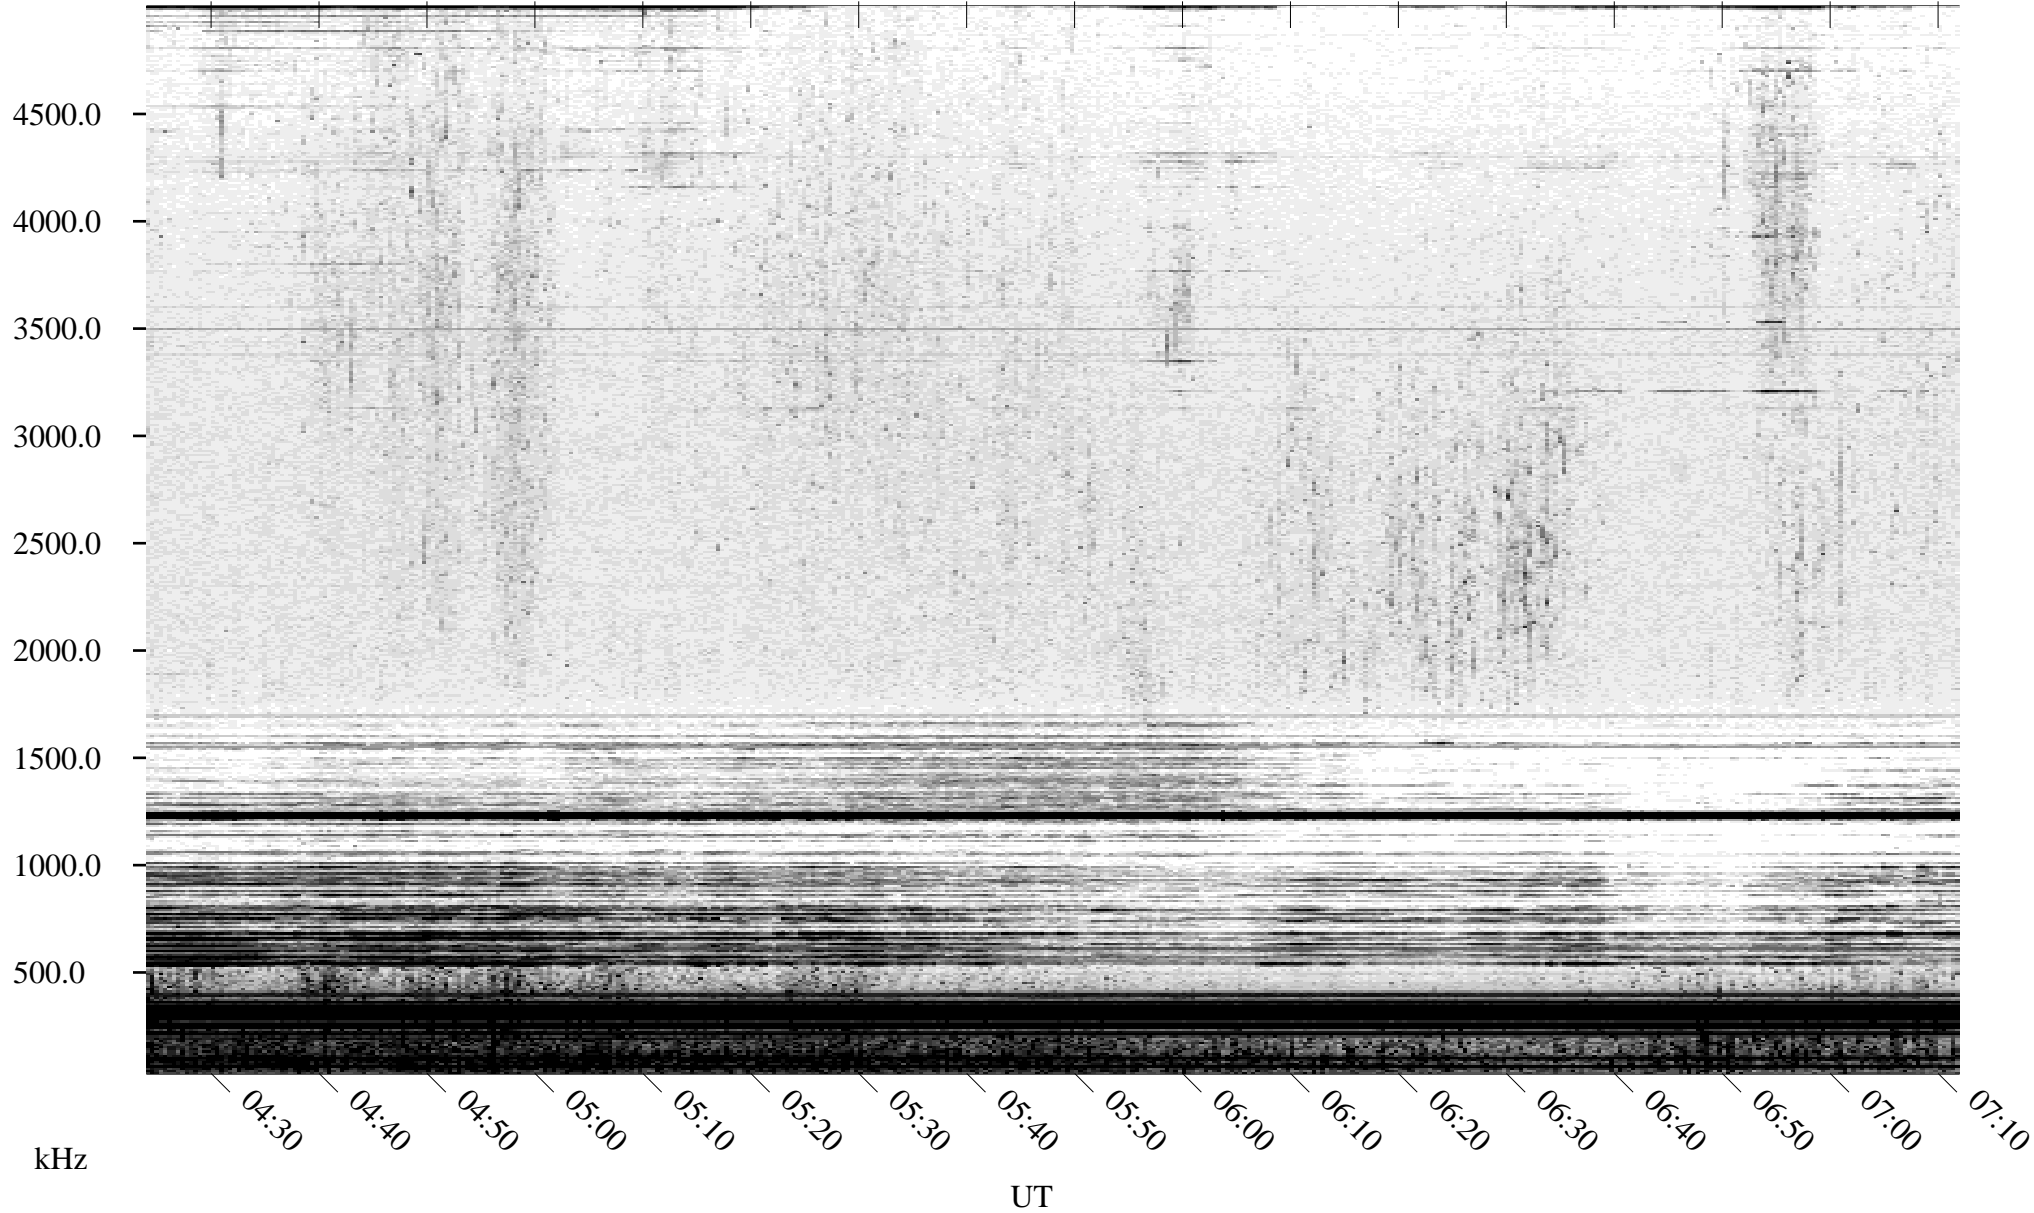

# 05/09/2005 Churchill, Manitoba

Linear Scale

Black = 161

White = 15

ch05129l.r00m max\_12

Page 2

# 05/10/2005 Churchill, Manitoba

Linear Scale    Black = 161    White = 15

ch05129l.r00m max\_12

Page 3

# 05/10/2005 Churchill, Manitoba

Linear Scale    Black = 161    White = 15

ch05129l.r00m max\_12

Page 4

# 05/10/2005 Churchill, Manitoba

Linear Scale    Black = 161    White = 15

ch05129l.r00m max\_12

Page 5