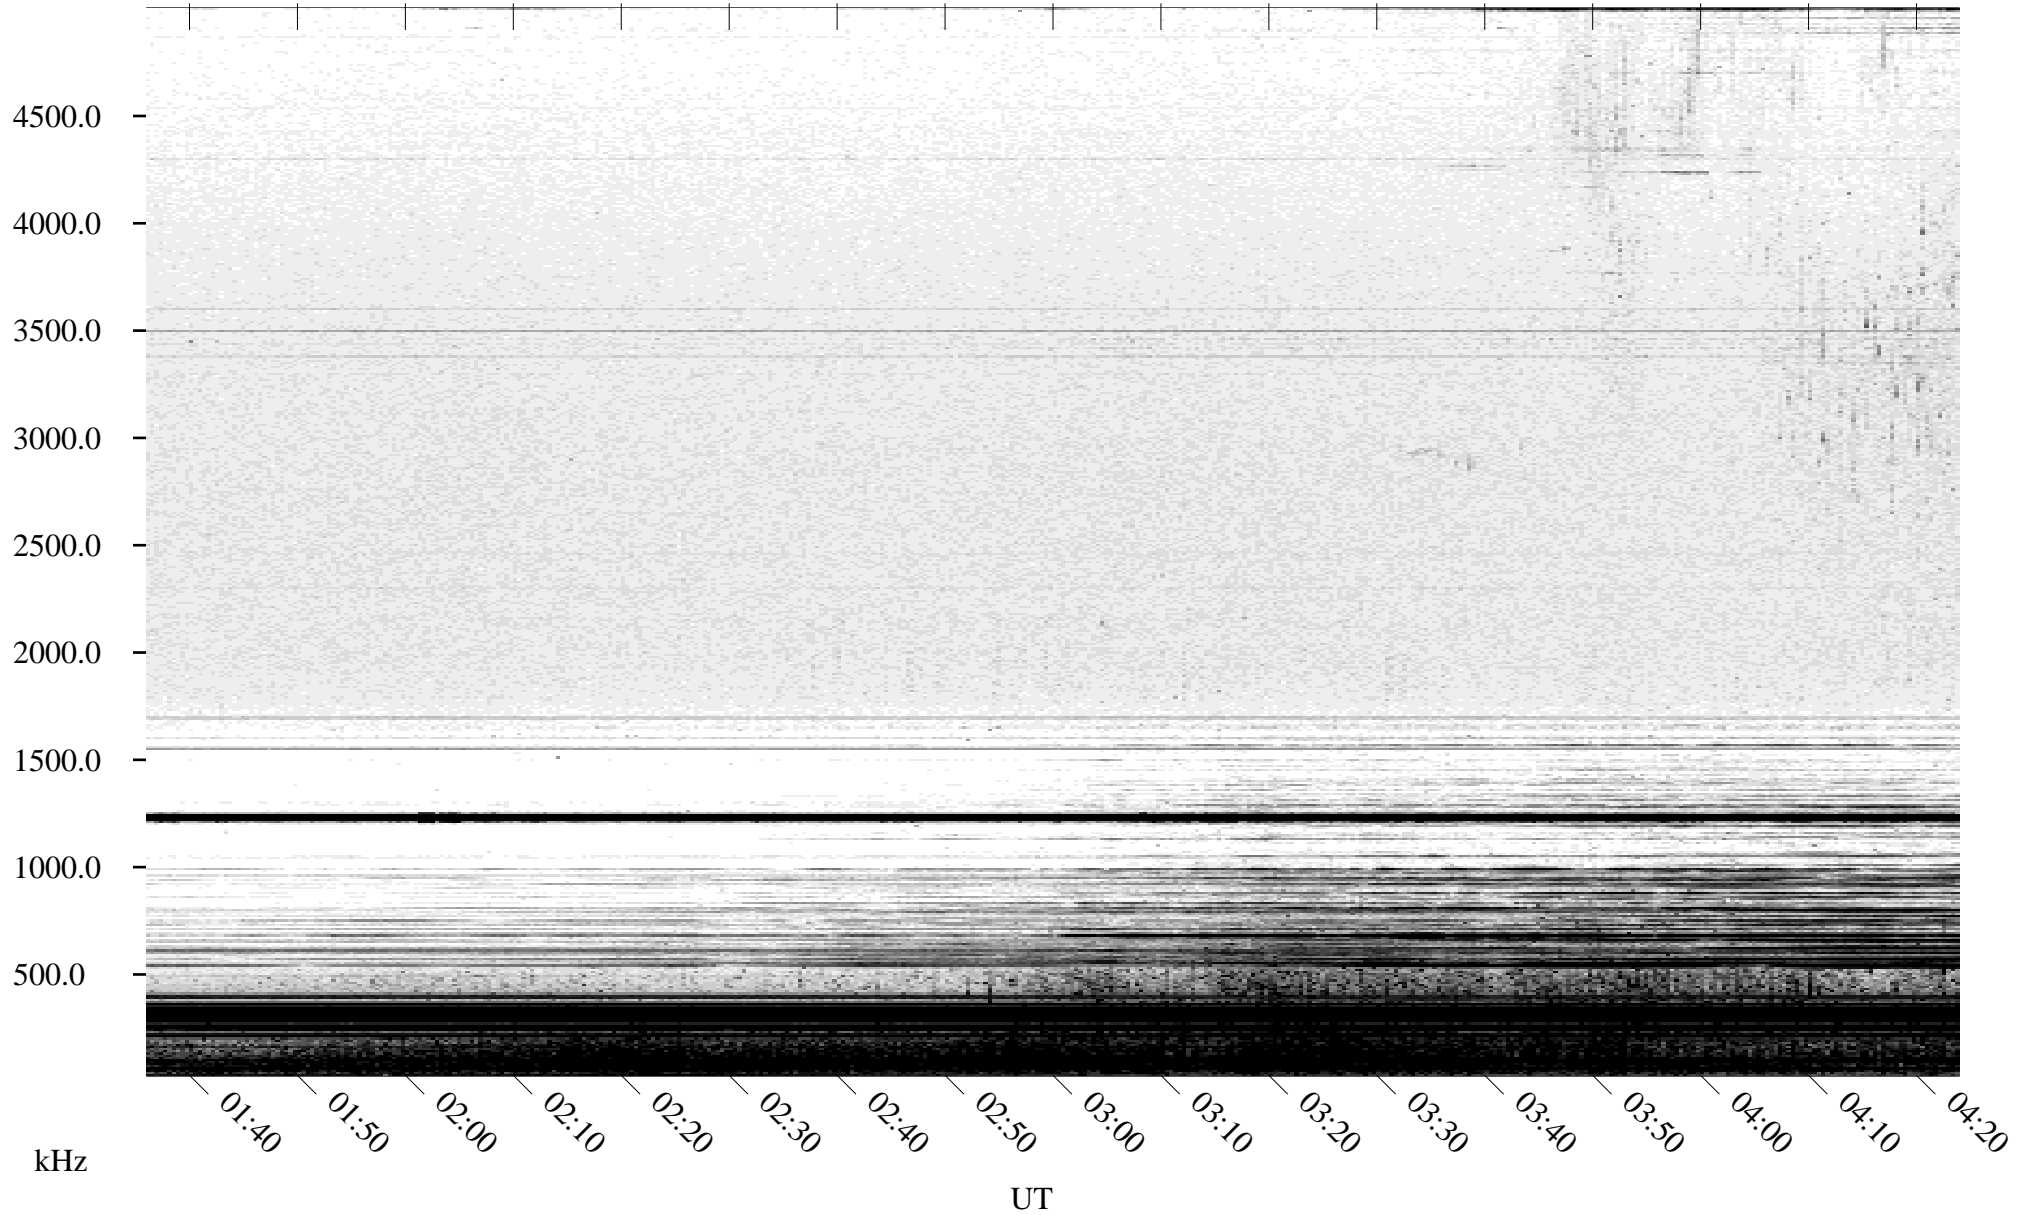

# 05/09/2005 Churchill, Manitoba

Linear Scale    Black = 161    White = 15

ch05129l.r00m max\_12

Page 1

# 05/09/2005 Churchill, Manitoba

Linear Scale

Black = 161

White = 15

ch05129l.r00m max\_12

Page 2

# 05/10/2005 Churchill, Manitoba

Linear Scale    Black = 161    White = 15

ch05129l.r00m max\_12

Page 3

# 05/10/2005 Churchill, Manitoba

Linear Scale    Black = 161    White = 15

ch05129l.r00m max\_12

Page 4