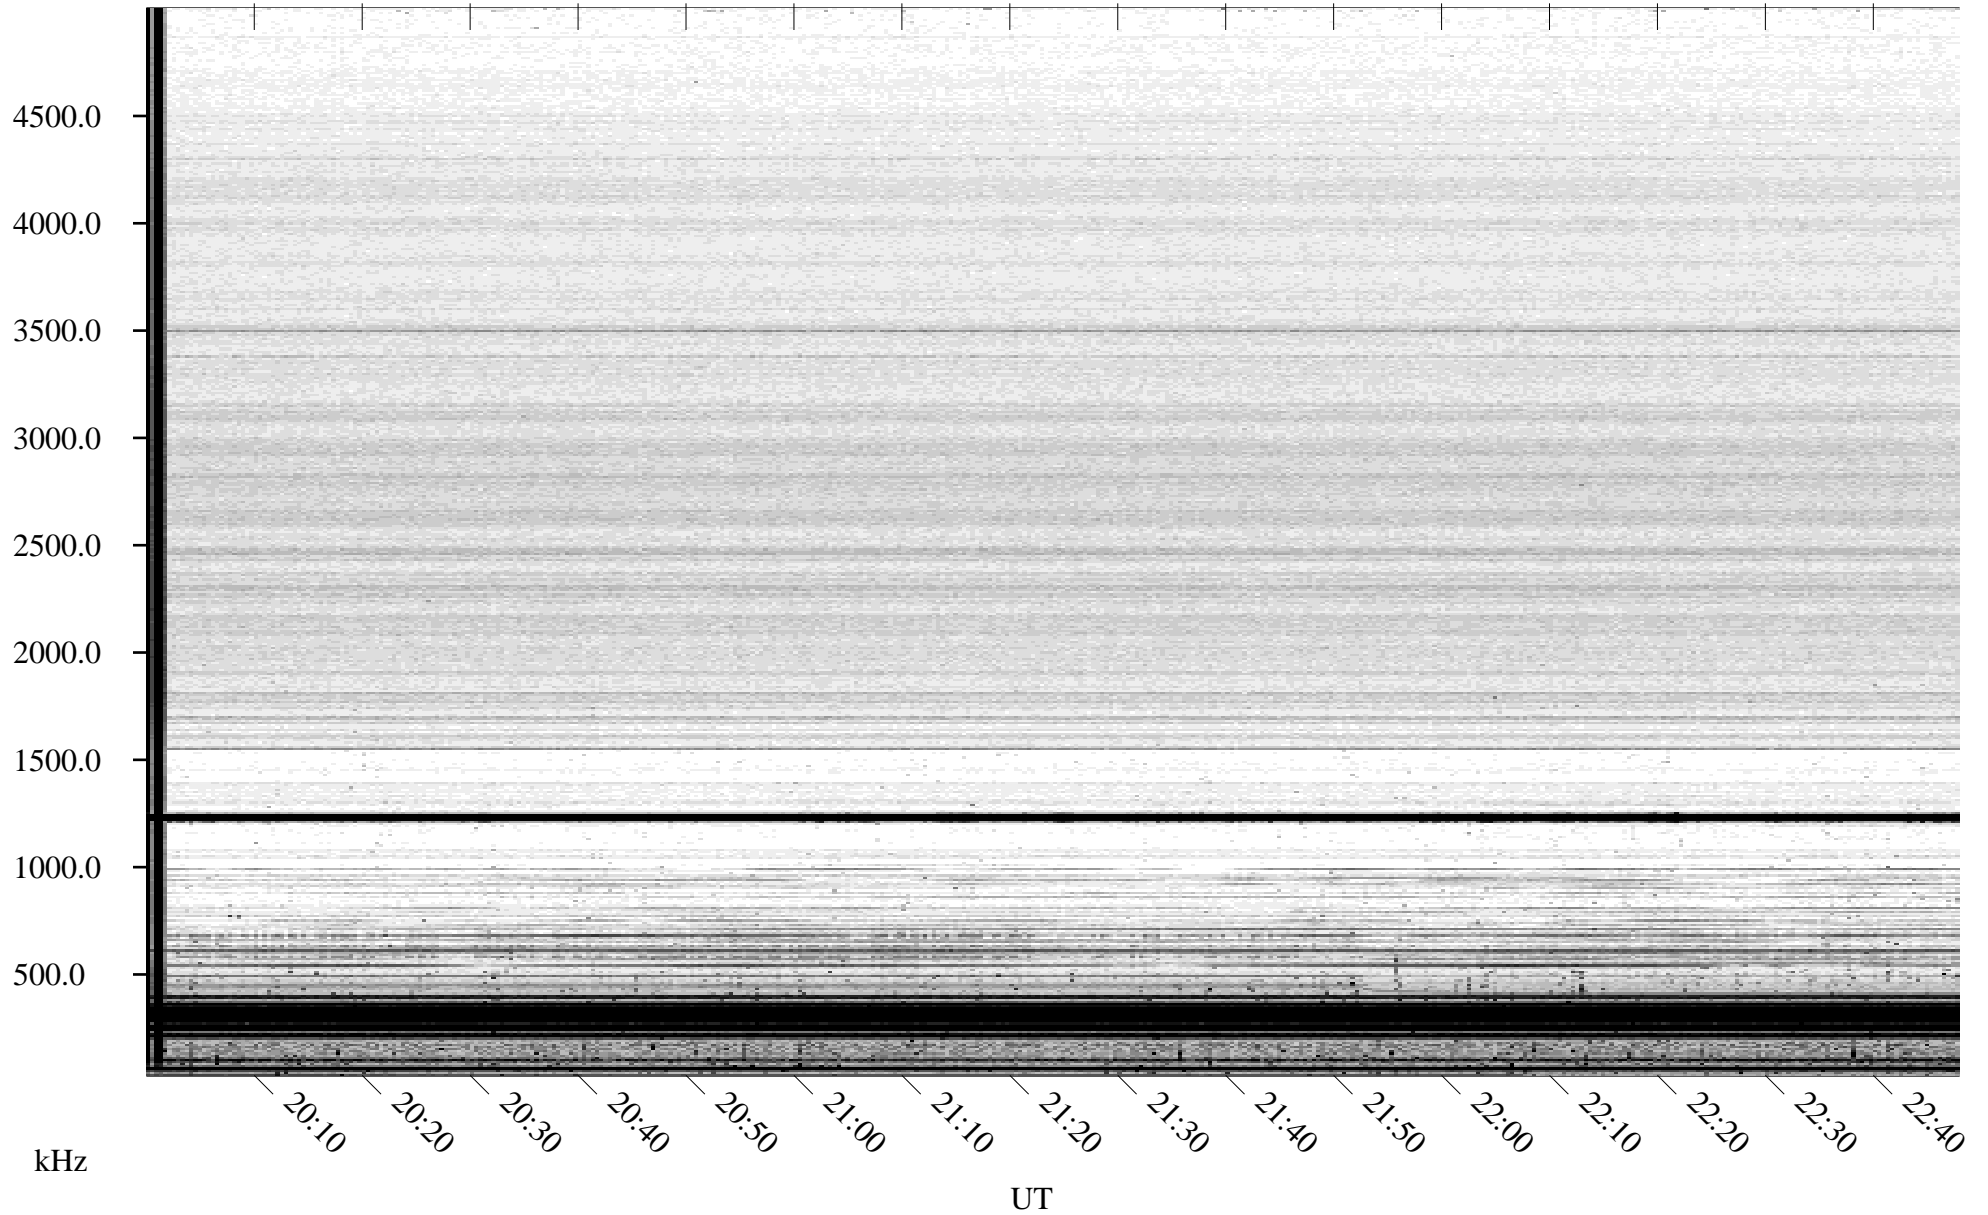

05/12/2005 Churchill, Manitoba

Linear Scale Black = 161 White = 15

ch05132l.r00m max_12

Page 1

05/12/2005 Churchill, Manitoba

Linear Scale Black = 161 White = 15

ch05132l.r00m max_12

Page 2

05/13/2005 Churchill, Manitoba

Linear Scale Black = 161 White = 15

ch05132l.r00m max_12

Page 3

05/13/2005 Churchill, Manitoba

Linear Scale Black = 161 White = 15

ch05132l.r00m max_12

Page 4

05/13/2005 Churchill, Manitoba

Linear Scale Black = 161 White = 15

ch05132l.r00m max_12

Page 5

05/13/2005 Churchill, Manitoba

Linear Scale Black = 161 White = 15

ch05132l.r00m max_12

Page 6

05/13/2005 Churchill, Manitoba

Linear Scale Black = 161 White = 15

ch05132l.r00m max_12

Page 7

05/13/2005 Churchill, Manitoba

Linear Scale Black = 161 White = 15

ch05132l.r00m max_12