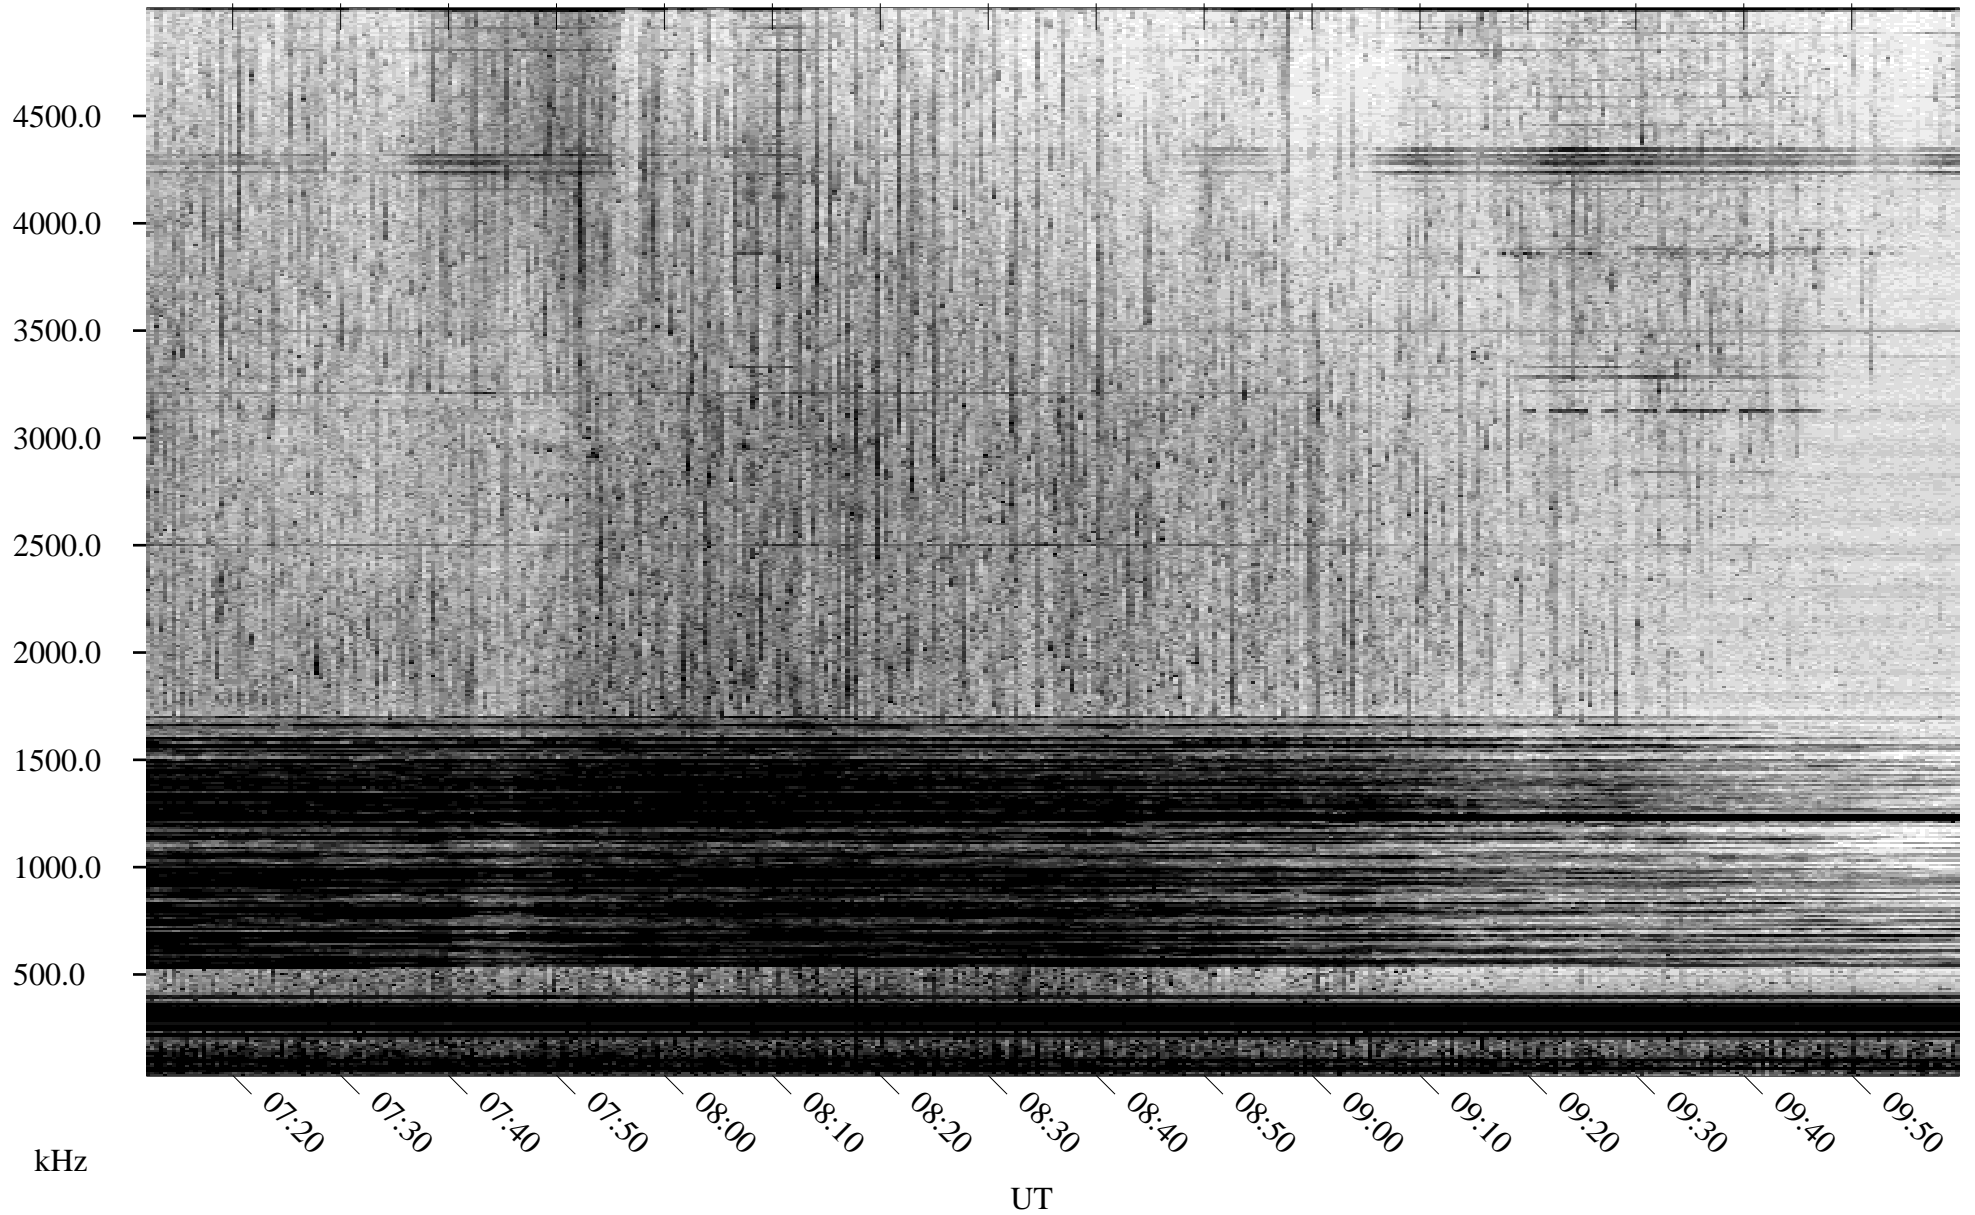

05/12/2005 Churchill, Manitoba

Linear Scale Black = 161 White = 15

ch05132l.r00m max_12

Page 1

05/12/2005 Churchill, Manitoba

Linear Scale Black = 161 White = 15

ch05132l.r00m max_12

Page 2

05/13/2005 Churchill, Manitoba

Linear Scale Black = 161 White = 15

ch05132l.r00m max_12

Page 3

05/13/2005 Churchill, Manitoba

Linear Scale Black = 161 White = 15

ch05132l.r00m max_12

Page 4

05/13/2005 Churchill, Manitoba

Linear Scale Black = 161 White = 15

ch05132l.r00m max_12

Page 5

05/13/2005 Churchill, Manitoba

Linear Scale Black = 161 White = 15

ch05132l.r00m max_12

Page 6

05/13/2005 Churchill, Manitoba

Linear Scale Black = 161 White = 15

ch05132l.r00m max_12

Page 7

05/13/2005 Churchill, Manitoba

Linear Scale Black = 161 White = 15

ch05132l.r00m max_12