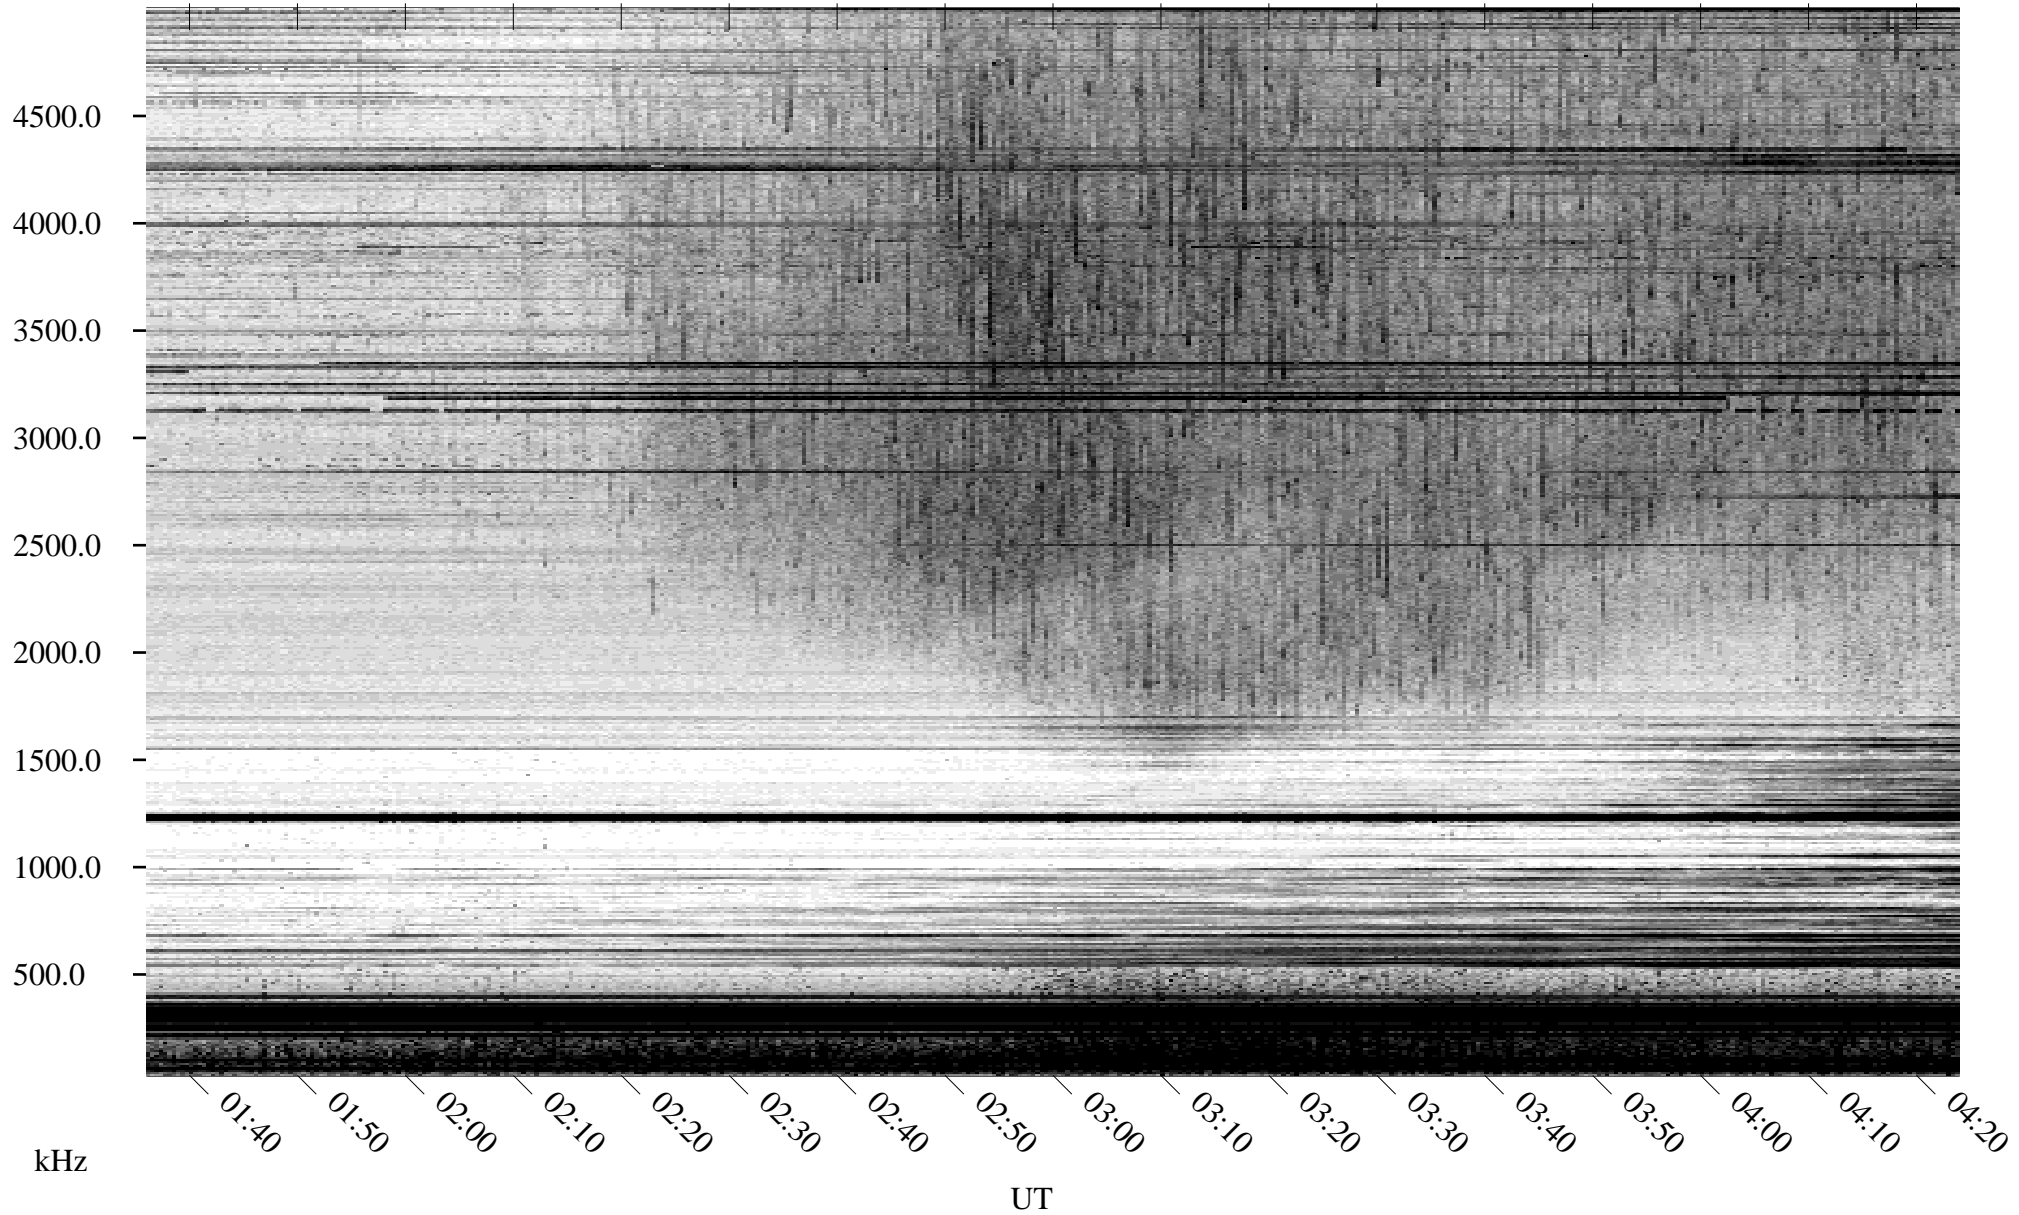

05/12/2005 Churchill, Manitoba

Linear Scale Black = 161 White = 15

ch05132l.r00m max_12

Page 1

05/12/2005 Churchill, Manitoba

Linear Scale Black = 161 White = 15

ch05132l.r00m max_12

Page 2

05/13/2005 Churchill, Manitoba

Linear Scale Black = 161 White = 15

ch05132l.r00m max_12

Page 3

05/13/2005 Churchill, Manitoba

Linear Scale Black = 161 White = 15

ch05132l.r00m max_12

Page 4

05/13/2005 Churchill, Manitoba

Linear Scale Black = 161 White = 15

ch05132l.r00m max_12

Page 5

05/13/2005 Churchill, Manitoba

Linear Scale Black = 161 White = 15

ch05132l.r00m max_12

Page 6

05/13/2005 Churchill, Manitoba

Linear Scale Black = 161 White = 15

ch05132l.r00m max_12

Page 7

05/13/2005 Churchill, Manitoba

Linear Scale Black = 161 White = 15

ch05132l.r00m max_12