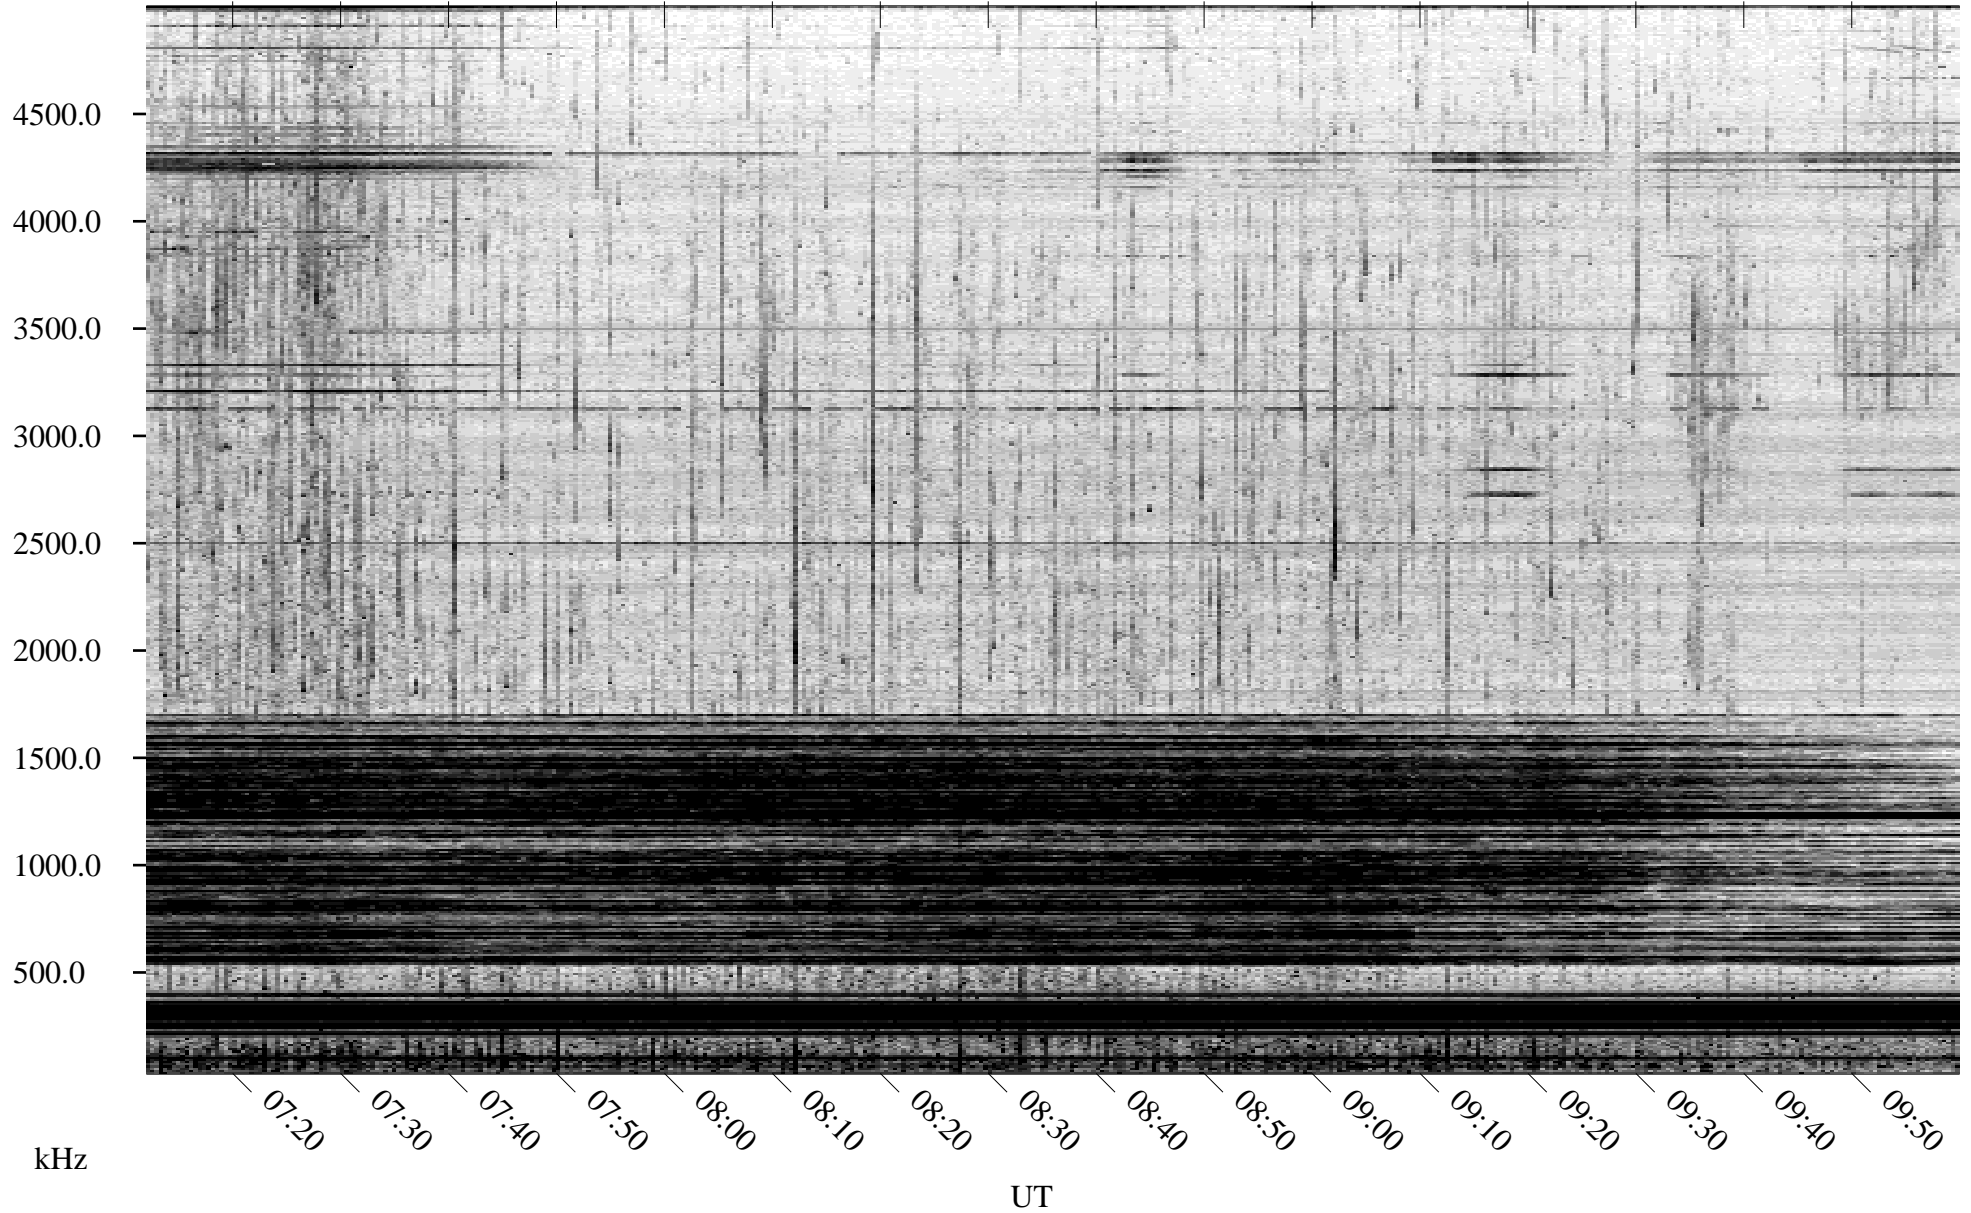

05/13/2005 Churchill, Manitoba

Linear Scale Black = 161 White = 15

ch05133l.r00m max_12

Page 1

05/13/2005 Churchill, Manitoba

Linear Scale Black = 161 White = 15

ch05133l.r00m max_12

Page 2

05/14/2005 Churchill, Manitoba

Linear Scale Black = 161 White = 15

ch051331.r00m max_12

Page 3

05/14/2005 Churchill, Manitoba

Linear Scale Black = 161 White = 15

ch051331.r00m max_12

Page 4

05/14/2005 Churchill, Manitoba

Linear Scale Black = 161 White = 15

ch05133l.r00m max_12

Page 5

05/14/2005 Churchill, Manitoba

Linear Scale Black = 161 White = 15

ch05133l.r00m max_12

Page 6

05/14/2005 Churchill, Manitoba

Linear Scale Black = 161 White = 15

ch051331.r00m max_12

Page 7

05/14/2005 Churchill, Manitoba

Linear Scale Black = 161 White = 15

ch05133l.r00m max_12