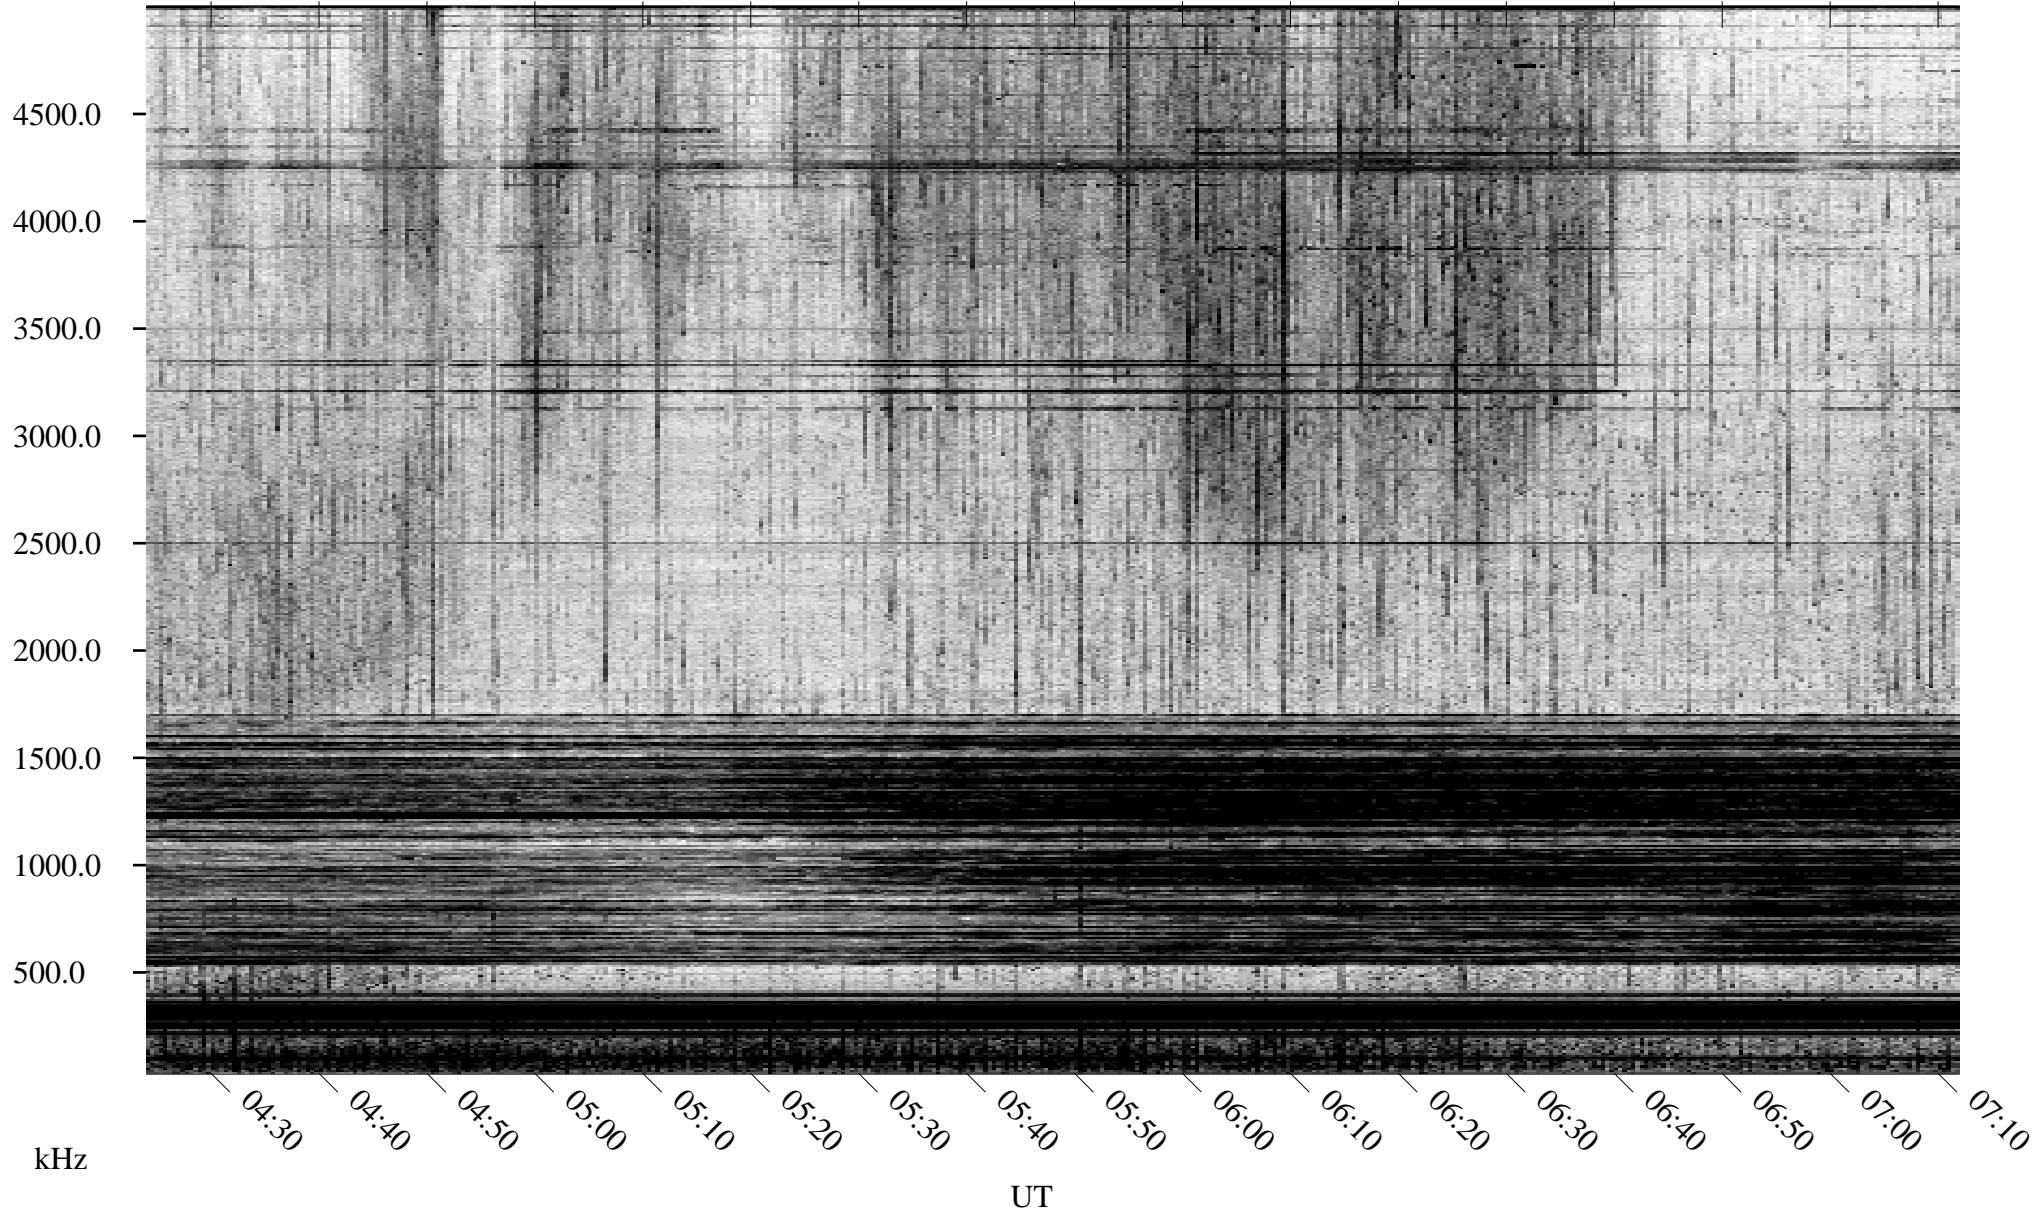

05/13/2005 Churchill, Manitoba

Linear Scale Black = 161 White = 15

ch05133l.r00m max_12

Page 1

05/13/2005 Churchill, Manitoba

Linear Scale Black = 161 White = 15

ch05133l.r00m max_12

Page 2

05/14/2005 Churchill, Manitoba

Linear Scale Black = 161 White = 15

ch051331.r00m max_12

Page 3

05/14/2005 Churchill, Manitoba

Linear Scale Black = 161 White = 15

ch051331.r00m max_12

Page 4

05/14/2005 Churchill, Manitoba

Linear Scale Black = 161 White = 15

ch05133l.r00m max_12

Page 5

05/14/2005 Churchill, Manitoba

Linear Scale Black = 161 White = 15

ch05133l.r00m max_12

Page 6

05/14/2005 Churchill, Manitoba

Linear Scale Black = 161 White = 15

ch051331.r00m max_12

Page 7

05/14/2005 Churchill, Manitoba

Linear Scale Black = 161 White = 15

ch05133l.r00m max_12