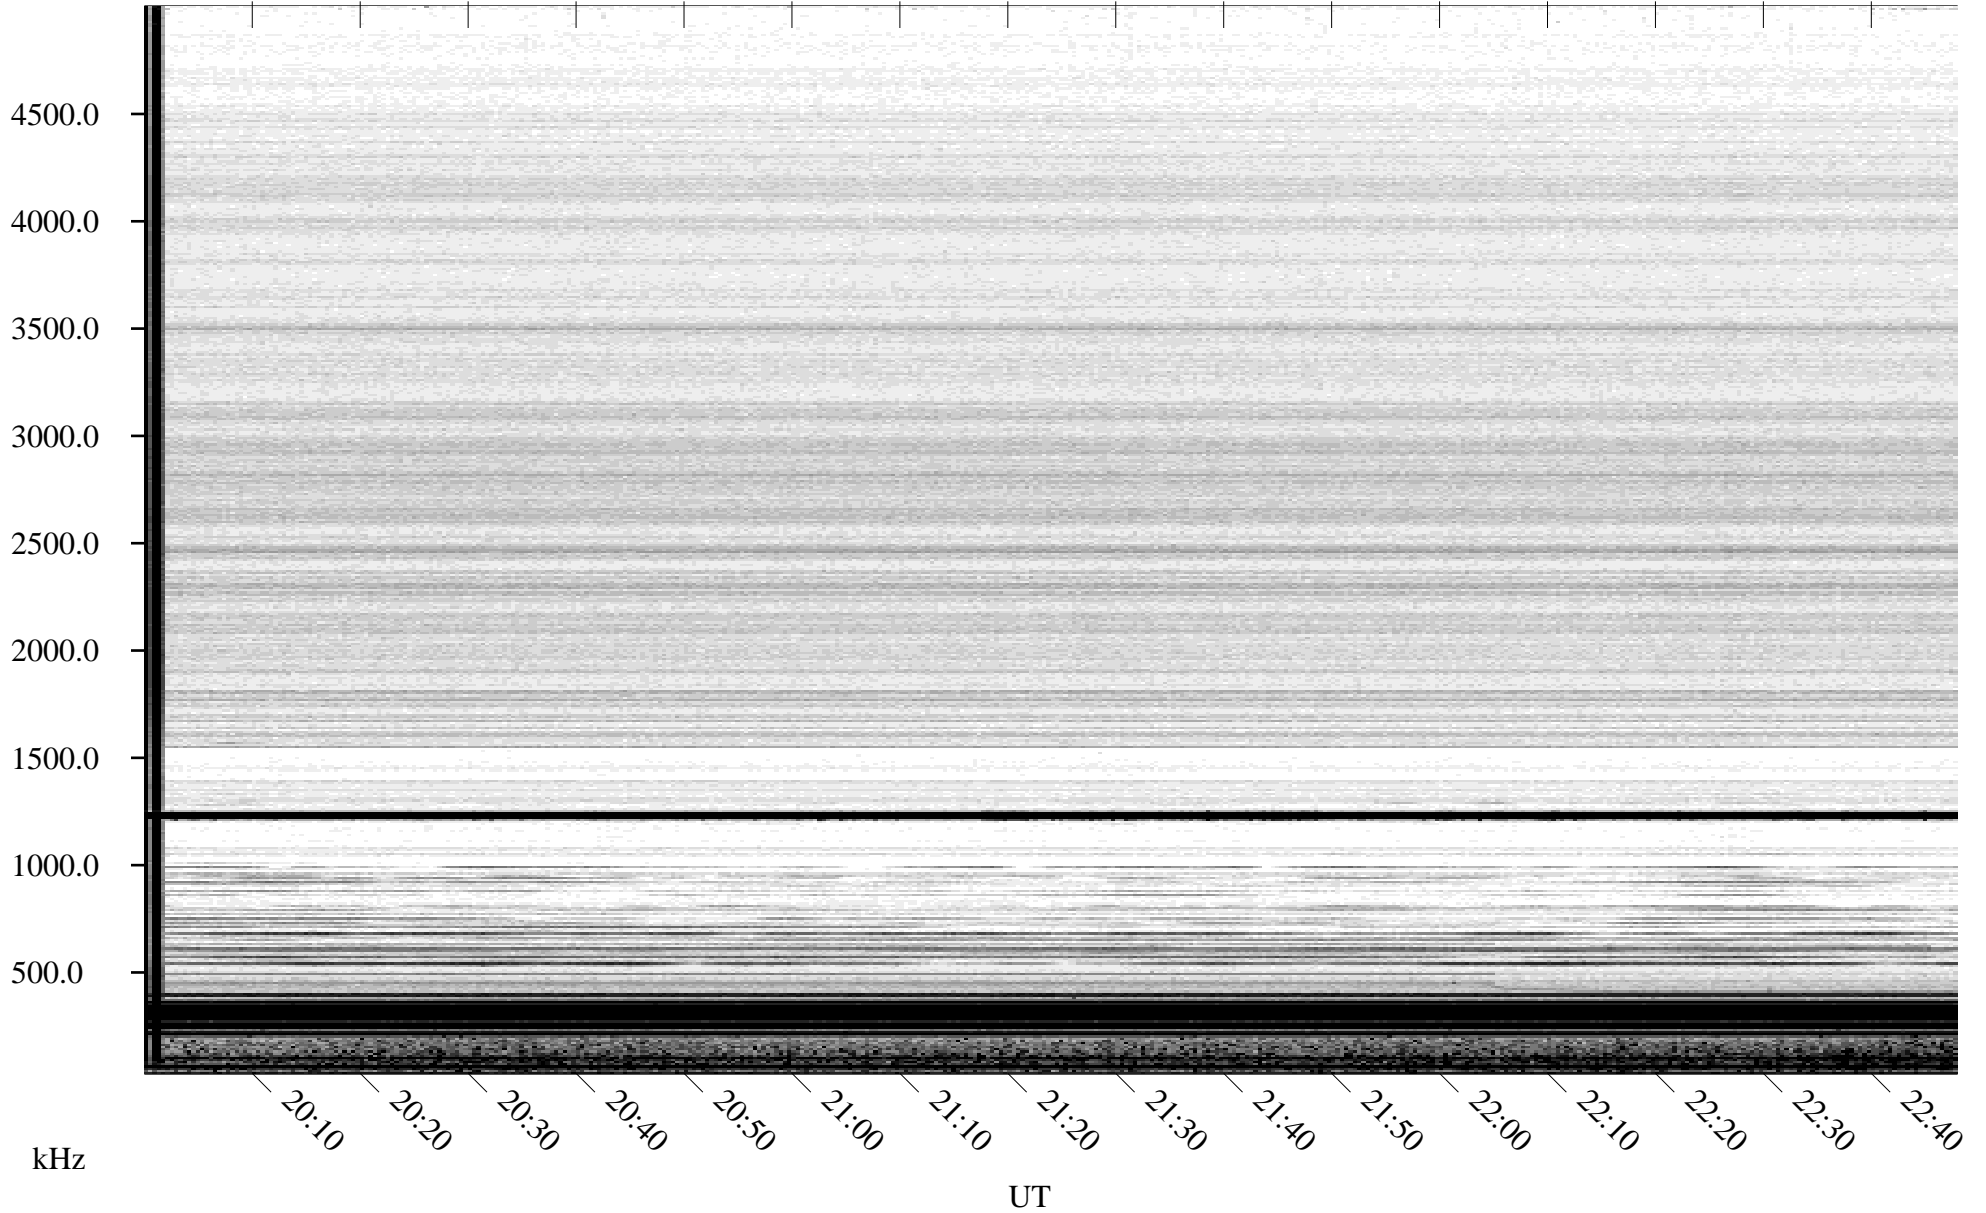

# 05/14/2005 Churchill, Manitoba

Linear Scale    Black = 161    White = 15

ch05134l.r00m max\_12

Page 1

# 05/14/2005 Churchill, Manitoba

Linear Scale    Black = 161    White = 15

ch05134l.r00m max\_12

Page 2

# 05/15/2005 Churchill, Manitoba

Linear Scale    Black = 161    White = 15

ch05134l.r00m max\_12

Page 3

# 05/15/2005 Churchill, Manitoba

Linear Scale    Black = 161    White = 15

ch05134l.r00m max\_12

Page 4