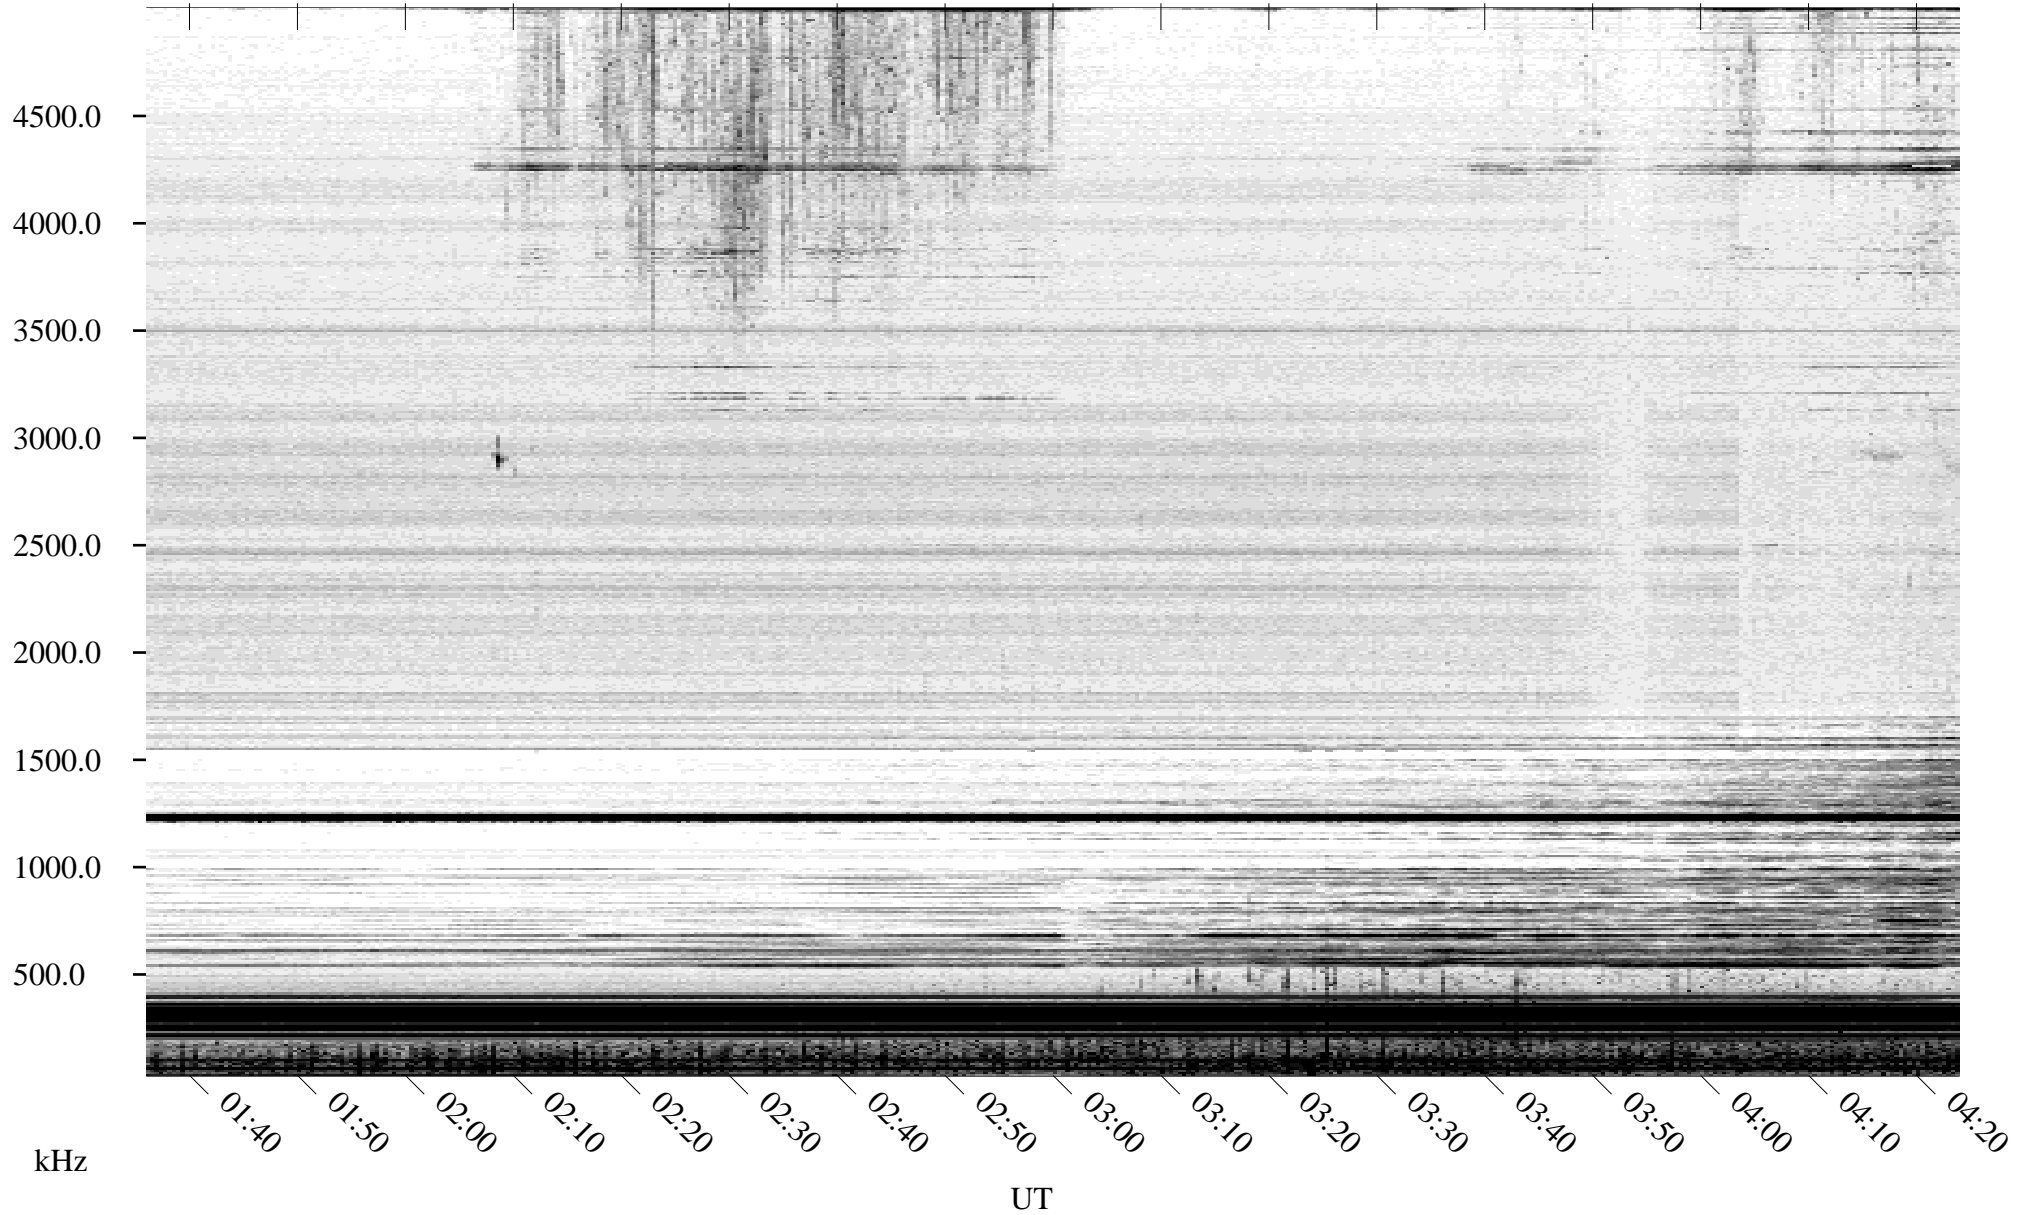

# 05/14/2005 Churchill, Manitoba

Linear Scale    Black = 161    White = 15

ch05134l.r00m max\_12

Page 1

# 05/14/2005 Churchill, Manitoba

Linear Scale    Black = 161    White = 15

ch05134l.r00m max\_12

Page 2

# 05/15/2005 Churchill, Manitoba

Linear Scale    Black = 161    White = 15

ch05134l.r00m max\_12

Page 3

# 05/15/2005 Churchill, Manitoba

Linear Scale    Black = 161    White = 15

ch05134l.r00m max\_12

Page 4