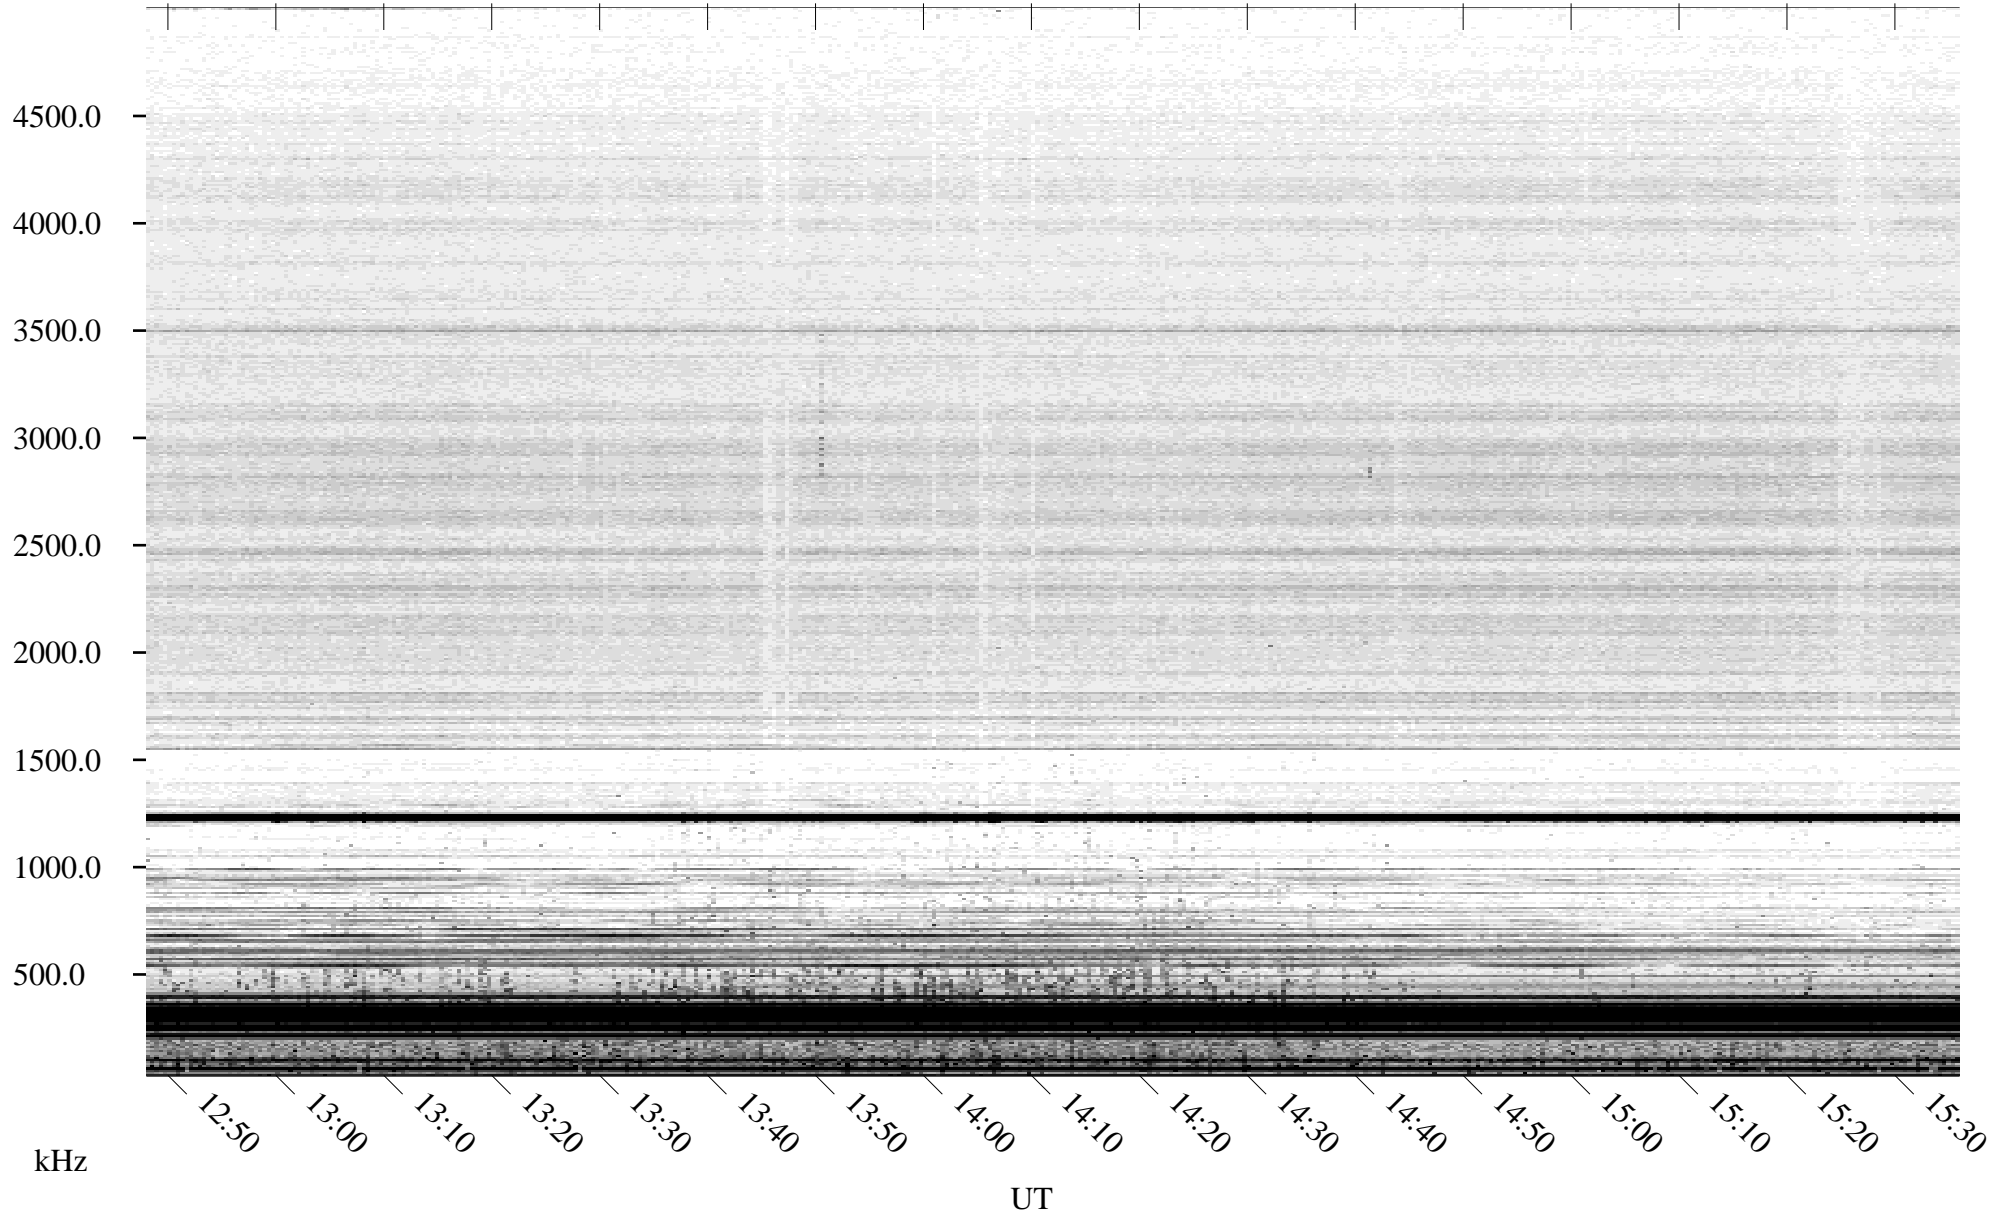

# 05/15/2005 Churchill, Manitoba

Linear Scale    Black = 161    White = 15

ch05134l.r00m max\_12

Page 5

# 05/15/2005 Churchill, Manitoba

Linear Scale    Black = 161    White = 15

ch05134l.r00m max\_12

Page 6

# 05/15/2005 Churchill, Manitoba

Linear Scale    Black = 161    White = 15

ch05134l.r00m max\_12

Page 7

# 05/15/2005 Churchill, Manitoba

Linear Scale    Black = 161    White = 15

ch05134l.r00m max\_12