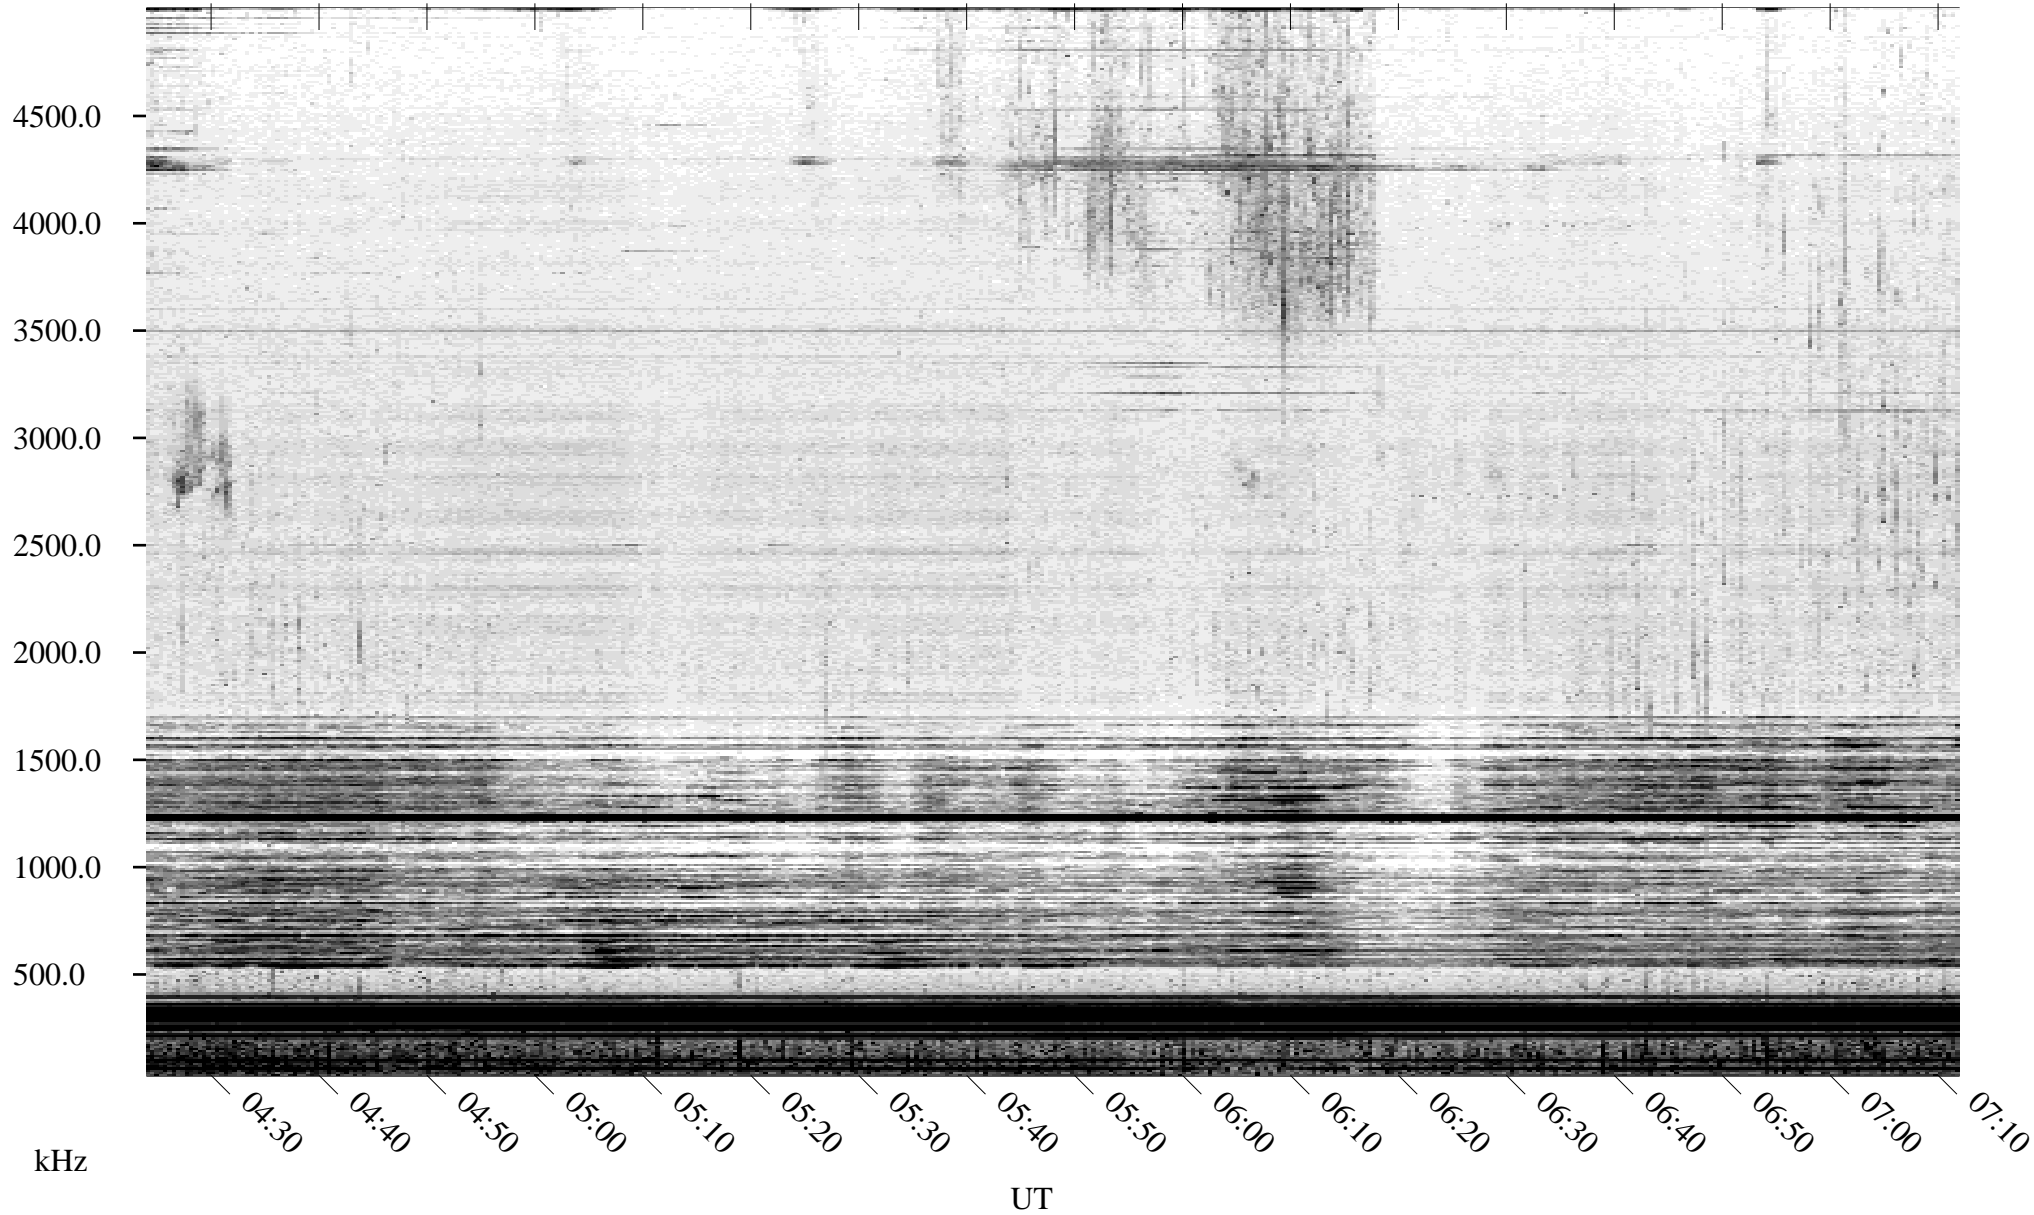

# 05/14/2005 Churchill, Manitoba

Linear Scale    Black = 161    White = 15

ch05134l.r00m max\_12

Page 1

# 05/14/2005 Churchill, Manitoba

Linear Scale    Black = 161    White = 15

ch05134l.r00m max\_12

Page 2

# 05/15/2005 Churchill, Manitoba

Linear Scale    Black = 161    White = 15

ch05134l.r00m max\_12

Page 3

# 05/15/2005 Churchill, Manitoba

Linear Scale    Black = 161    White = 15

ch05134l.r00m max\_12

Page 4