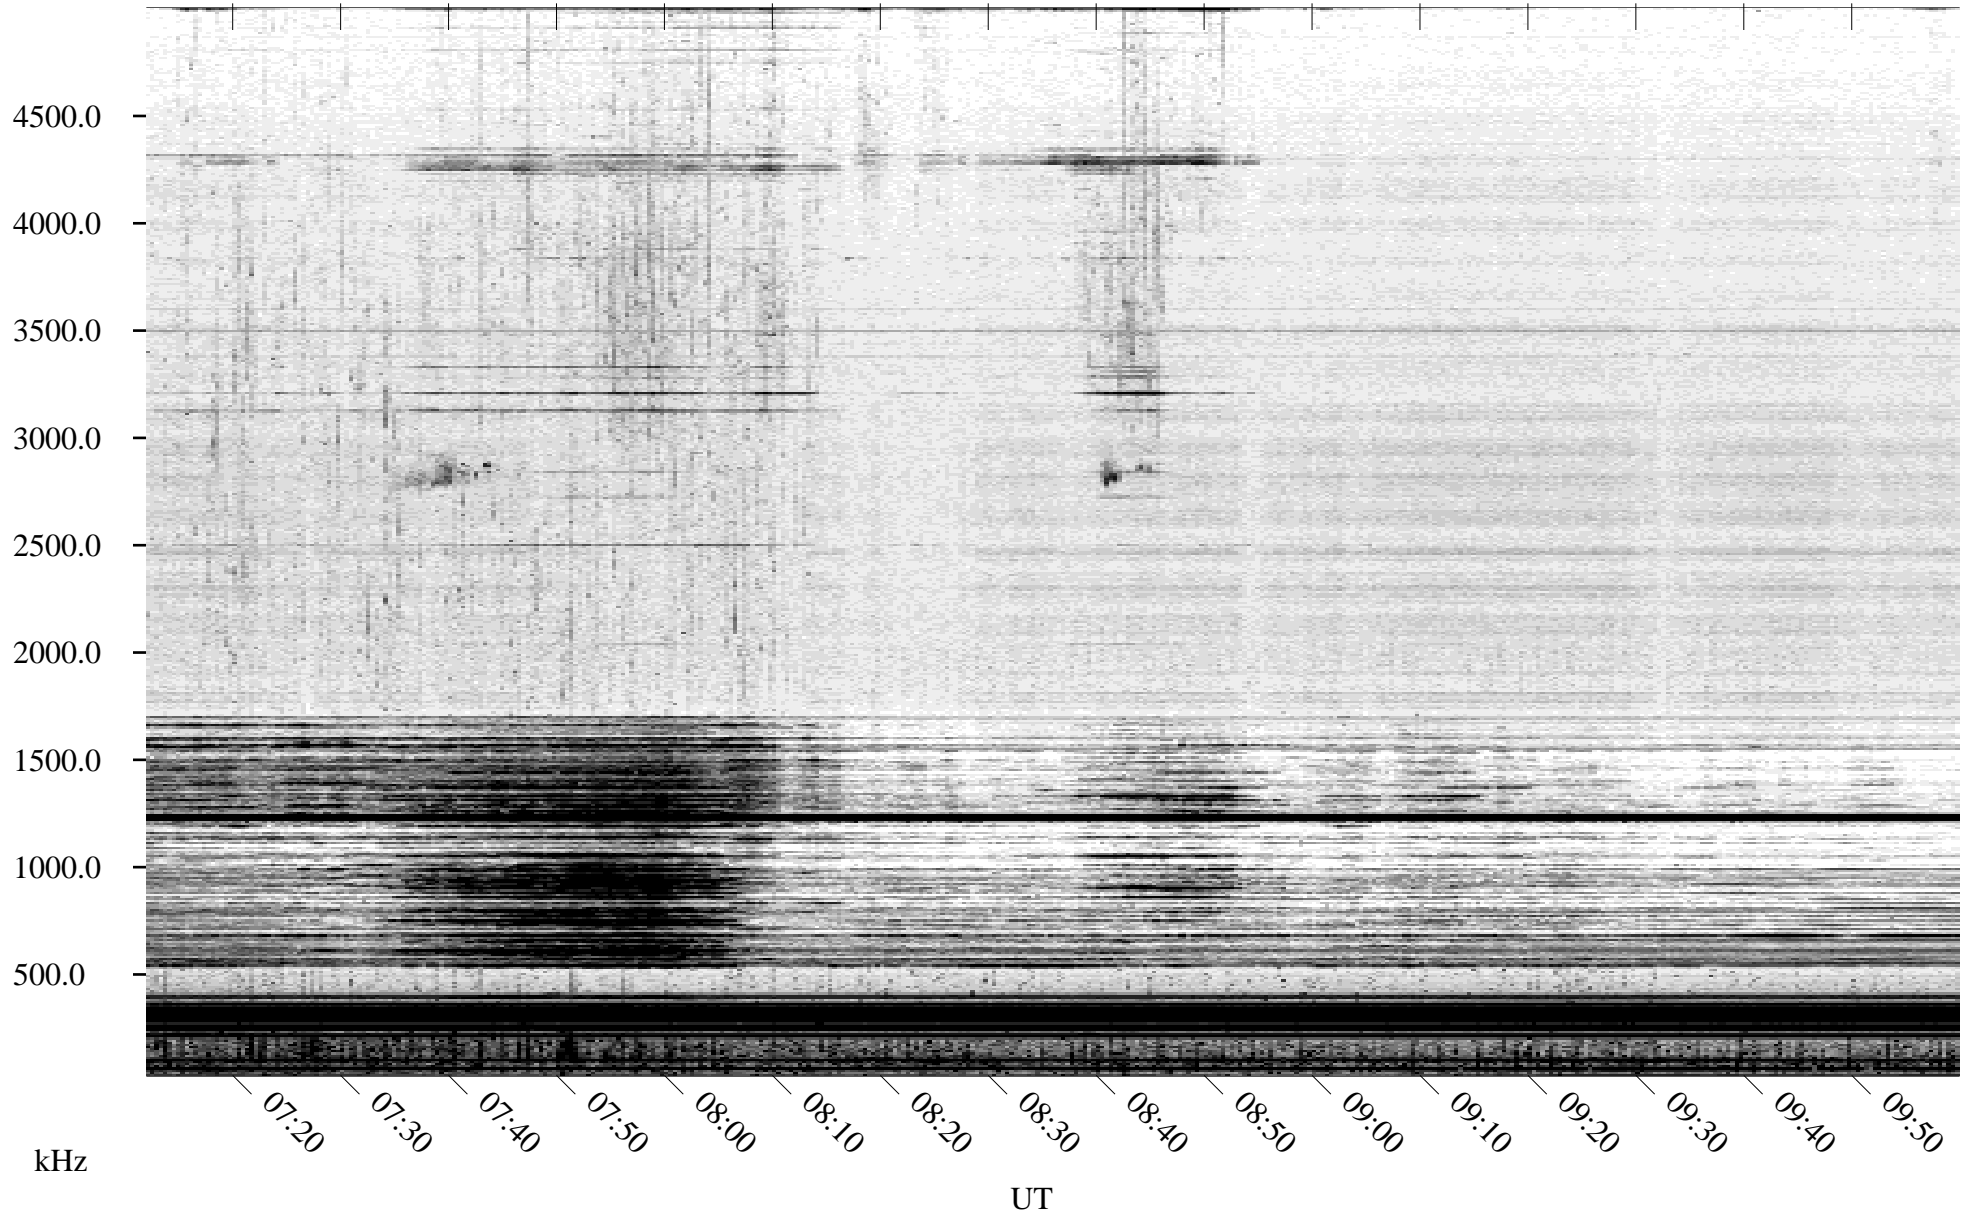

# 05/14/2005 Churchill, Manitoba

Linear Scale    Black = 161    White = 15

ch05134l.r00m max\_12

Page 1

# 05/15/2005 Churchill, Manitoba

Linear Scale    Black = 161    White = 15

ch05134l.r00m max\_12

Page 3

# 05/15/2005 Churchill, Manitoba

Linear Scale    Black = 161    White = 15

ch05134l.r00m max\_12

Page 4

# 05/15/2005 Churchill, Manitoba

Linear Scale    Black = 161    White = 15

ch05134l.r00m max\_12

Page 5