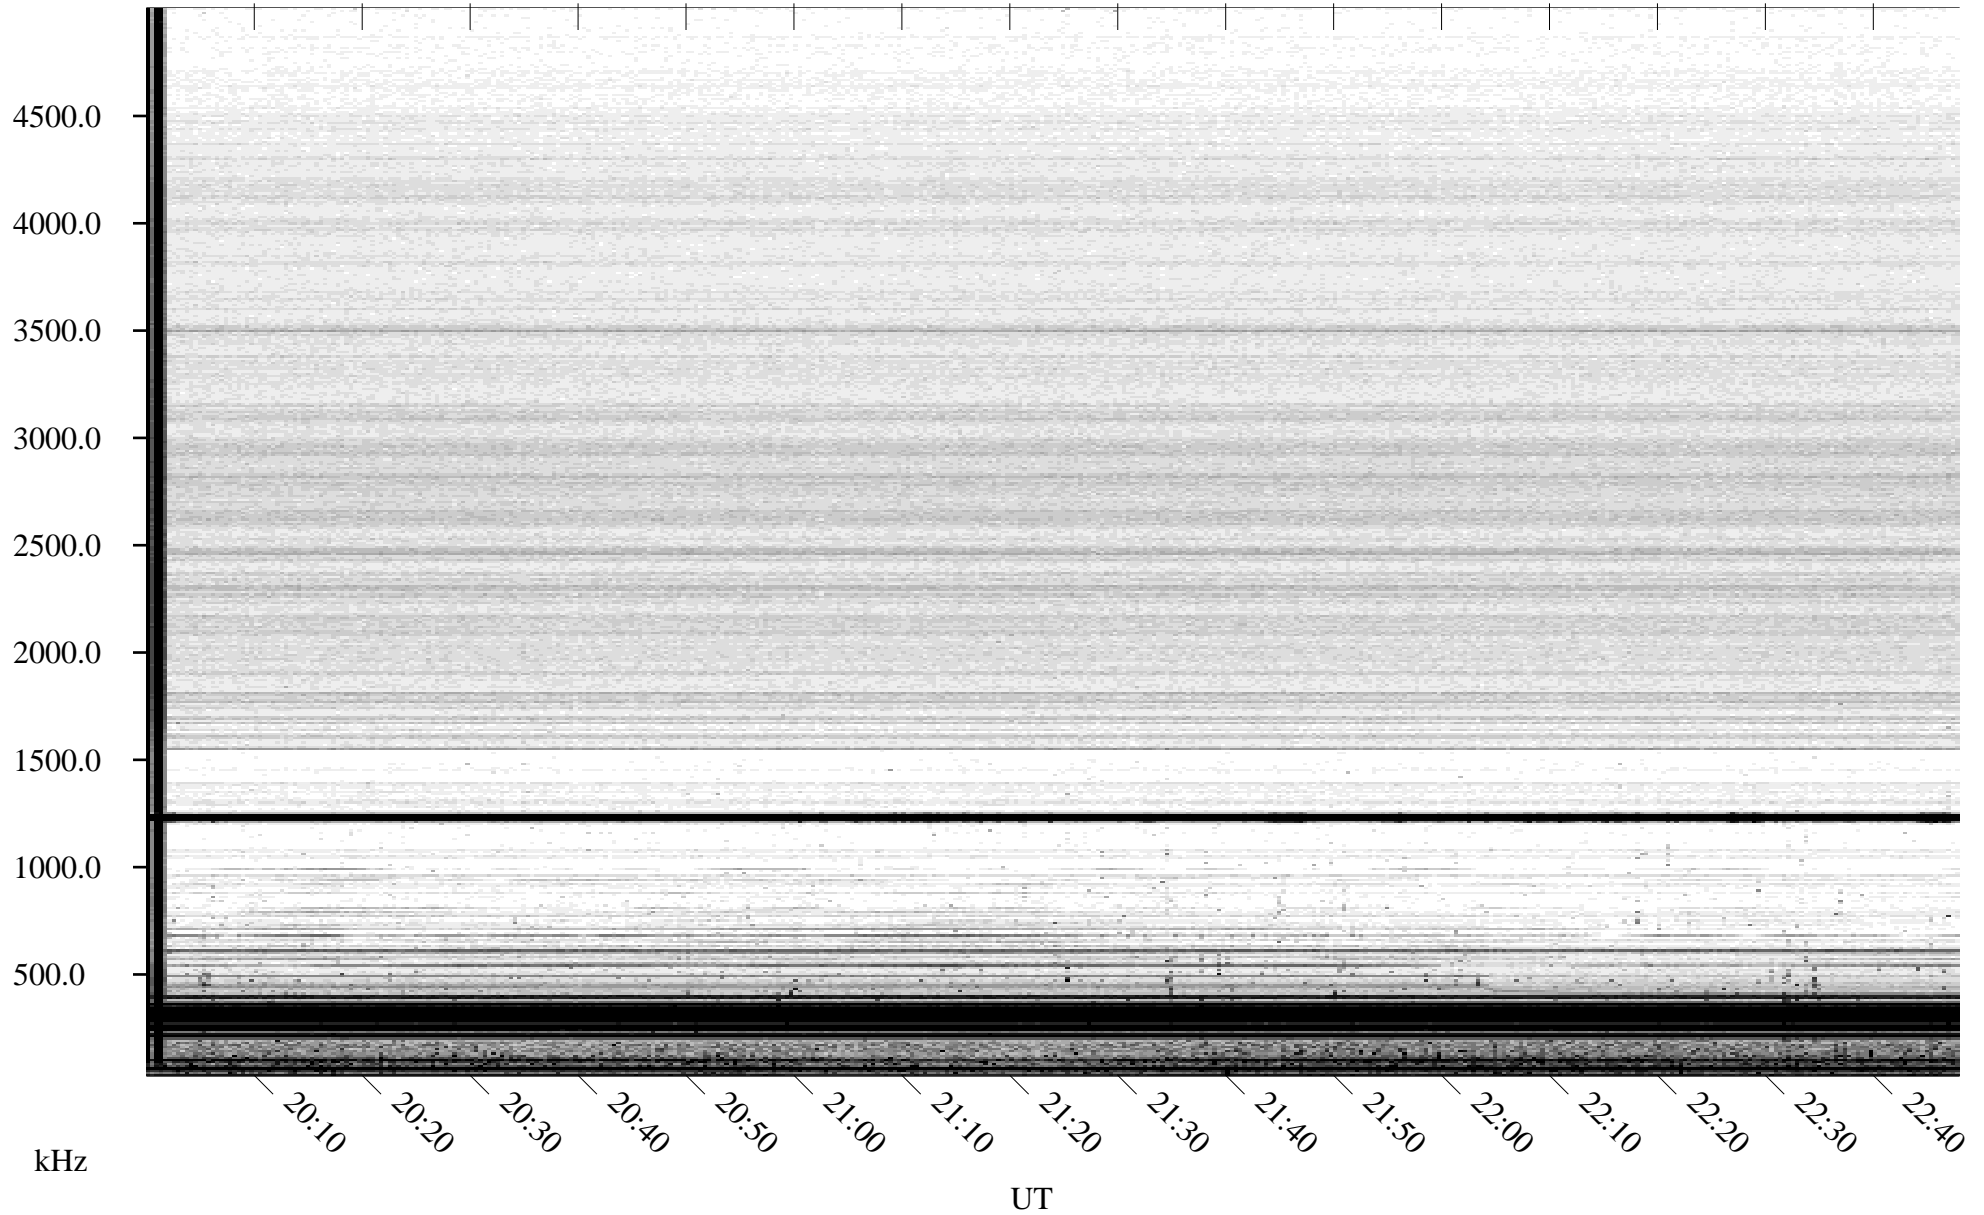

05/15/2005 Churchill, Manitoba

Linear Scale Black = 161 White = 15

ch051351.r00m max_12

Page 1

05/15/2005 Churchill, Manitoba

Linear Scale Black = 161 White = 15

ch051351.r00m max_12

Page 2

05/16/2005 Churchill, Manitoba

Linear Scale Black = 161 White = 15

ch051351.r00m max_12

Page 3

05/16/2005 Churchill, Manitoba

Linear Scale Black = 161 White = 15

ch05135l.r00m max_12

Page 4

05/16/2005 Churchill, Manitoba

Linear Scale Black = 161 White = 15

ch051351.r00m max_12

Page 5

05/16/2005 Churchill, Manitoba

Linear Scale

Black = 161

White = 15

ch051351.r00m max_12

Page 6

05/16/2005 Churchill, Manitoba

Linear Scale

Black = 161

White = 15

ch051351.r00m max_12

Page 7