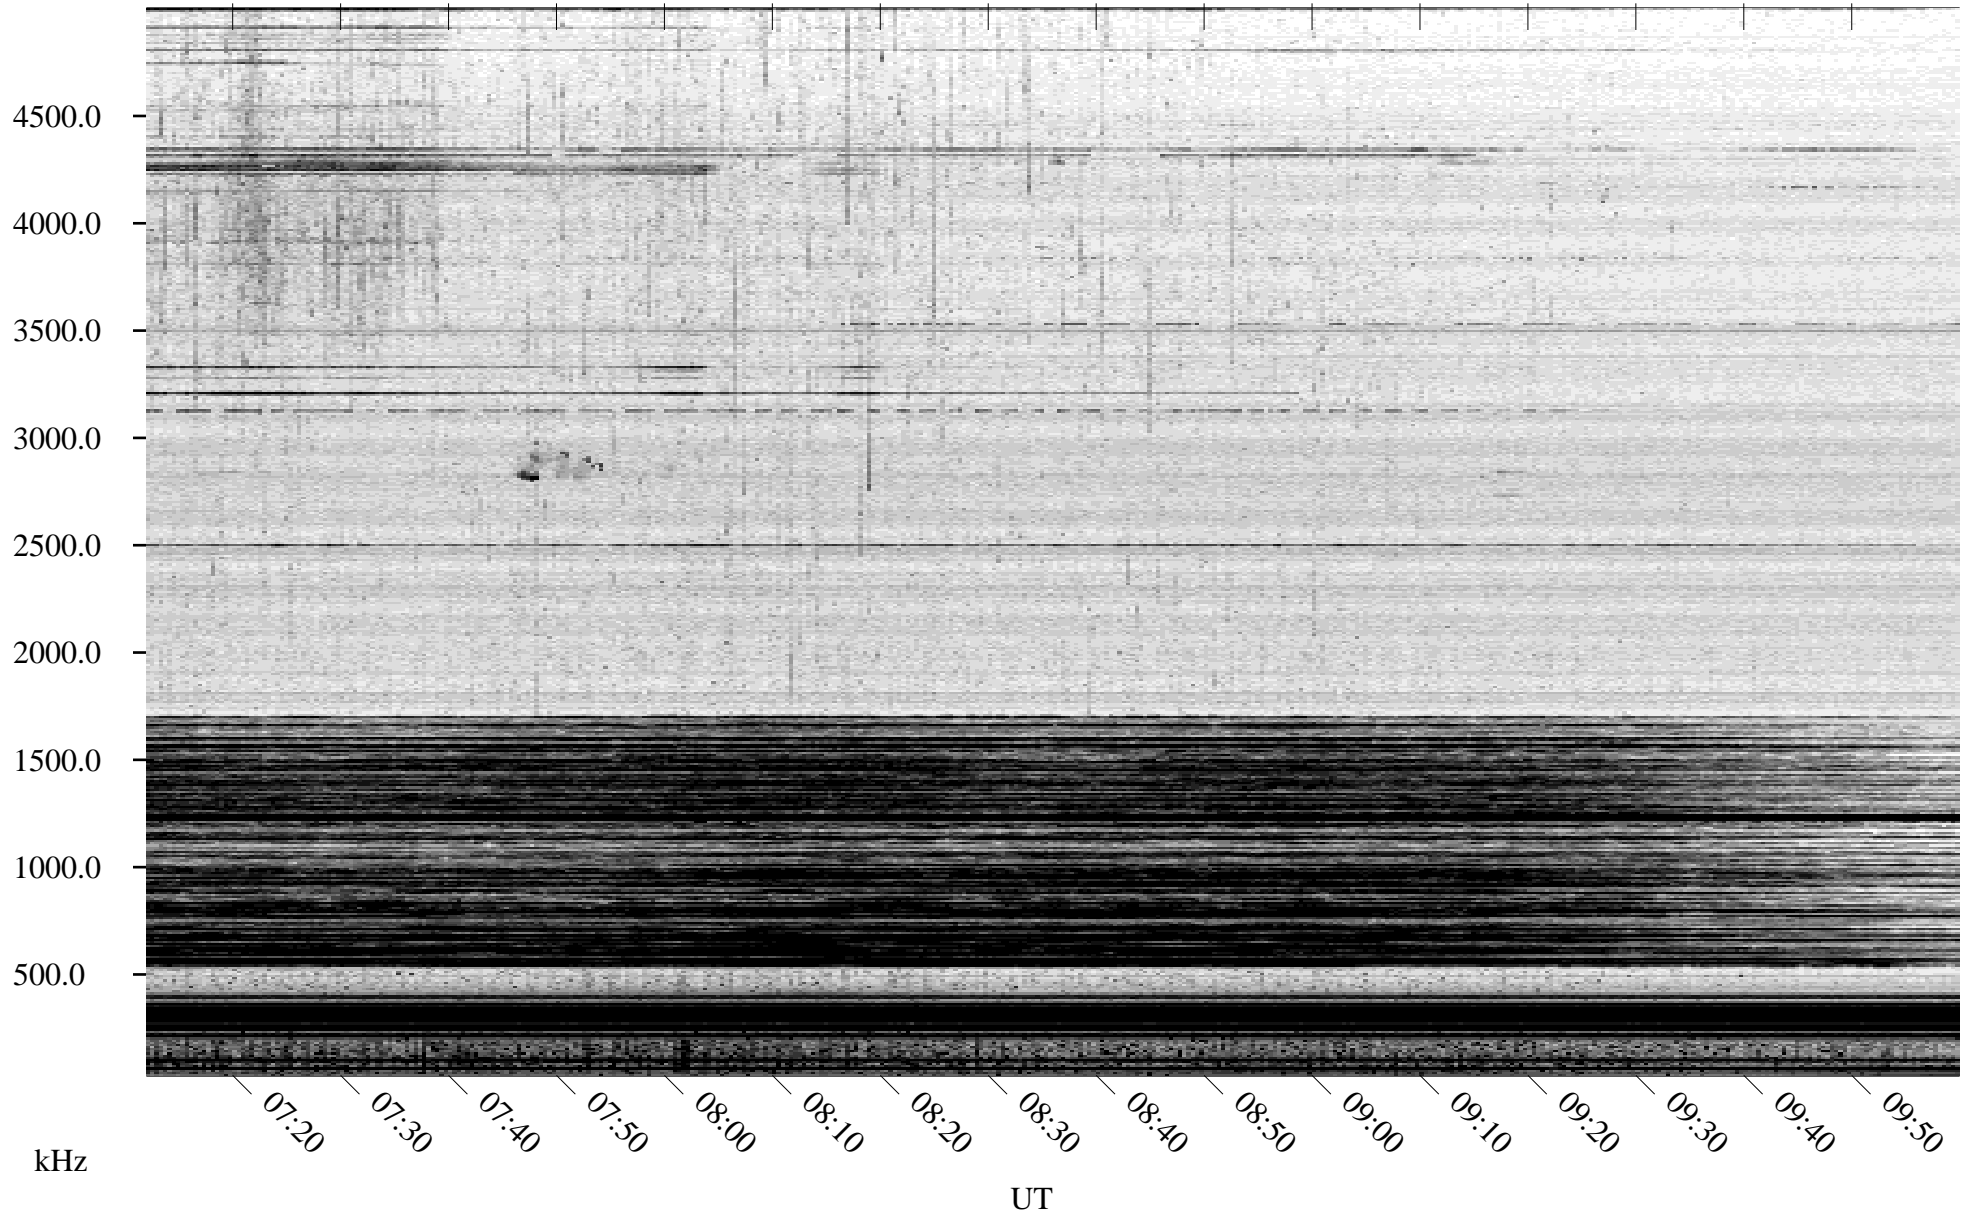

05/15/2005 Churchill, Manitoba

Linear Scale Black = 161 White = 15

ch051351.r00m max_12

Page 1

05/15/2005 Churchill, Manitoba

Linear Scale Black = 161 White = 15

ch051351.r00m max_12

Page 2

05/16/2005 Churchill, Manitoba

Linear Scale Black = 161 White = 15

ch051351.r00m max_12

Page 3

05/16/2005 Churchill, Manitoba

Linear Scale Black = 161 White = 15

ch05135l.r00m max_12

Page 4

05/16/2005 Churchill, Manitoba

Linear Scale Black = 161 White = 15

ch051351.r00m max_12

Page 5

05/16/2005 Churchill, Manitoba

Linear Scale

Black = 161

White = 15

ch051351.r00m max_12

Page 6

05/16/2005 Churchill, Manitoba

Linear Scale

Black = 161

White = 15

ch051351.r00m max_12

Page 7