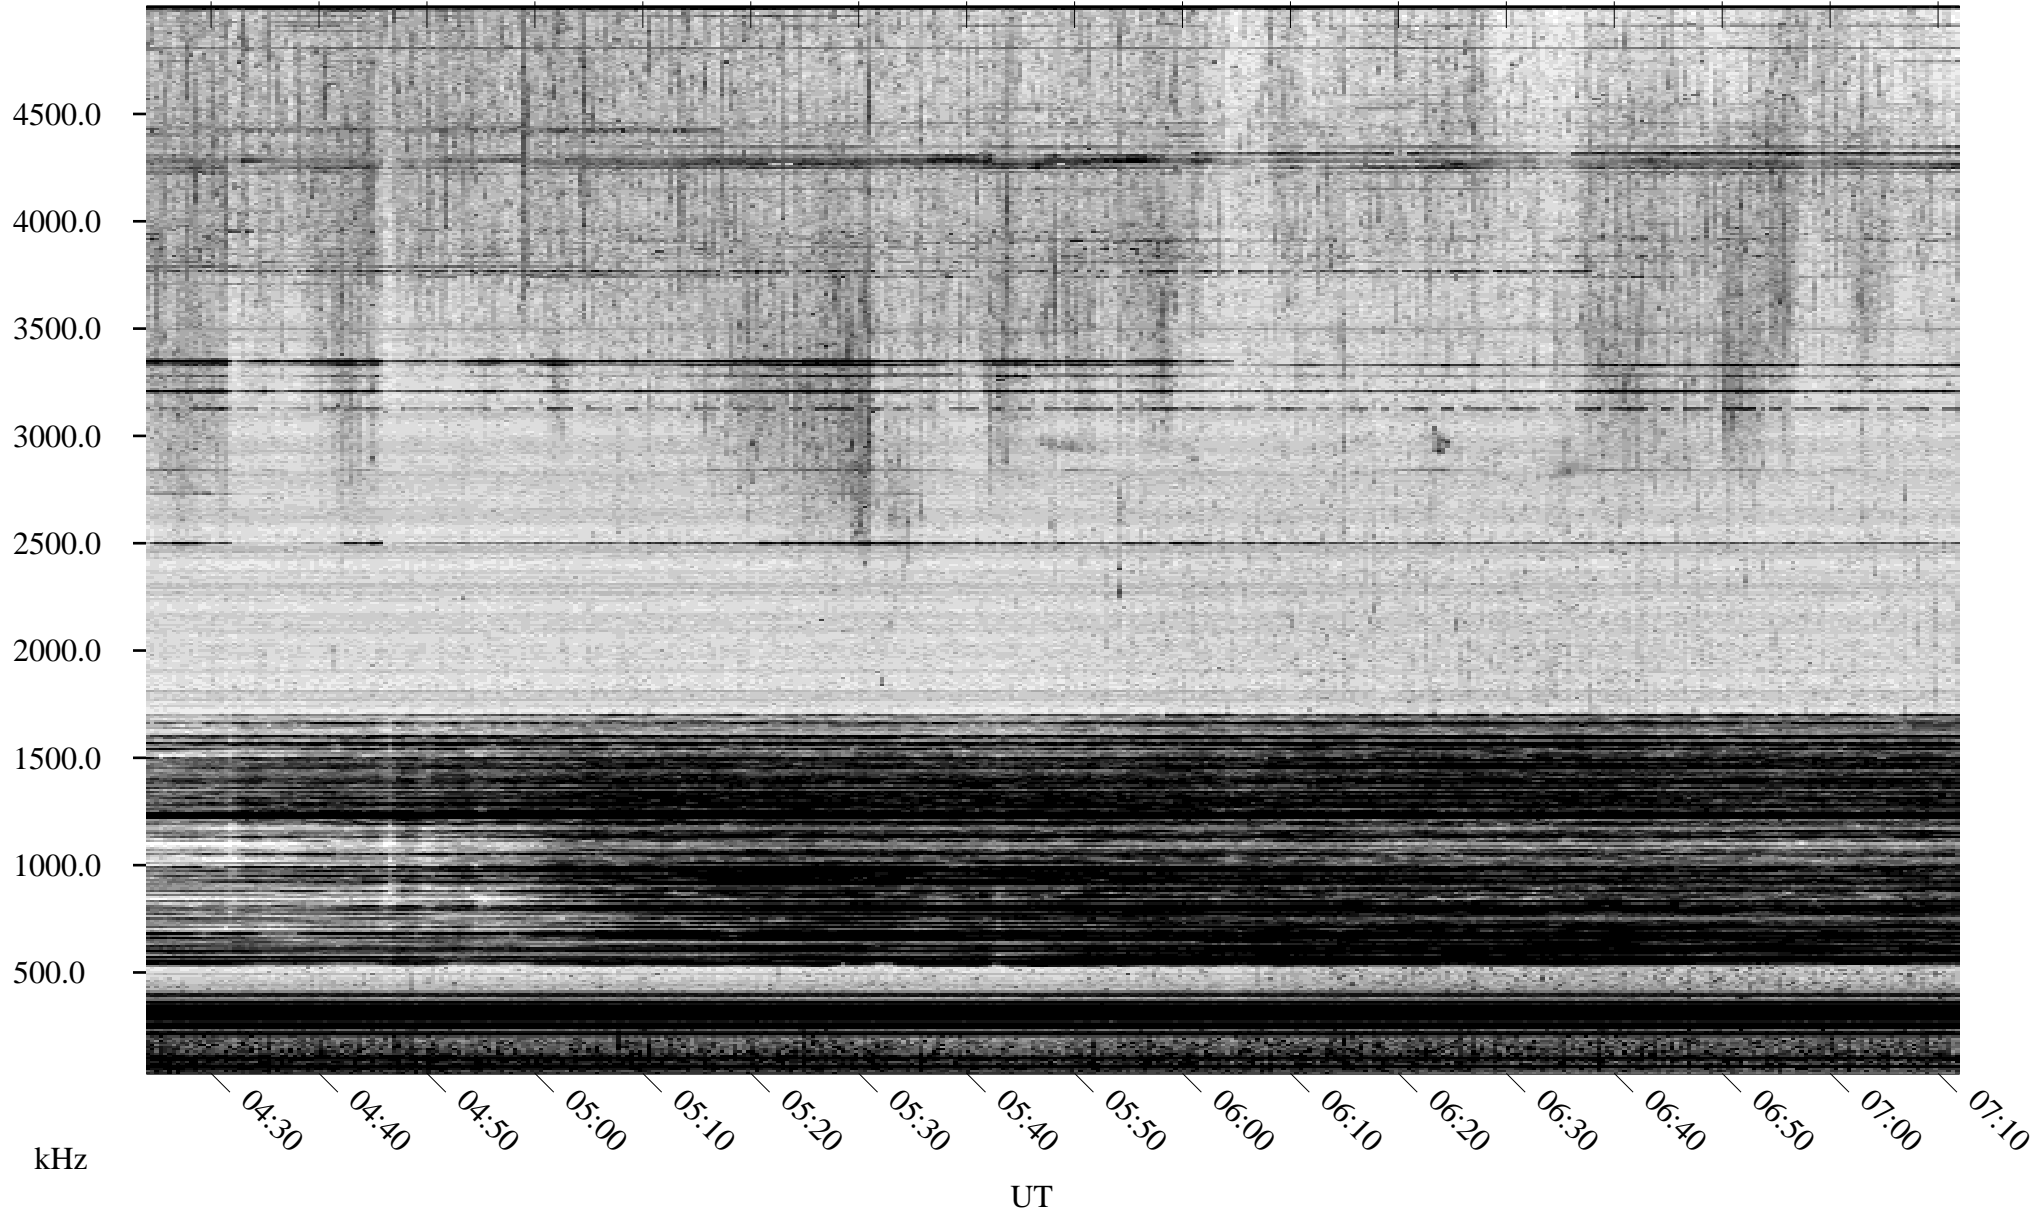

05/15/2005 Churchill, Manitoba

Linear Scale Black = 161 White = 15

ch051351.r00m max_12

Page 1

05/15/2005 Churchill, Manitoba

Linear Scale Black = 161 White = 15

ch051351.r00m max_12

Page 2

05/16/2005 Churchill, Manitoba

Linear Scale Black = 161 White = 15

ch051351.r00m max_12

Page 3

05/16/2005 Churchill, Manitoba

Linear Scale Black = 161 White = 15

ch05135l.r00m max_12

Page 4

05/16/2005 Churchill, Manitoba

Linear Scale Black = 161 White = 15

ch051351.r00m max_12

Page 5

05/16/2005 Churchill, Manitoba

Linear Scale

Black = 161

White = 15

ch051351.r00m max_12

Page 6

05/16/2005 Churchill, Manitoba

Linear Scale

Black = 161

White = 15

ch051351.r00m max_12

Page 7