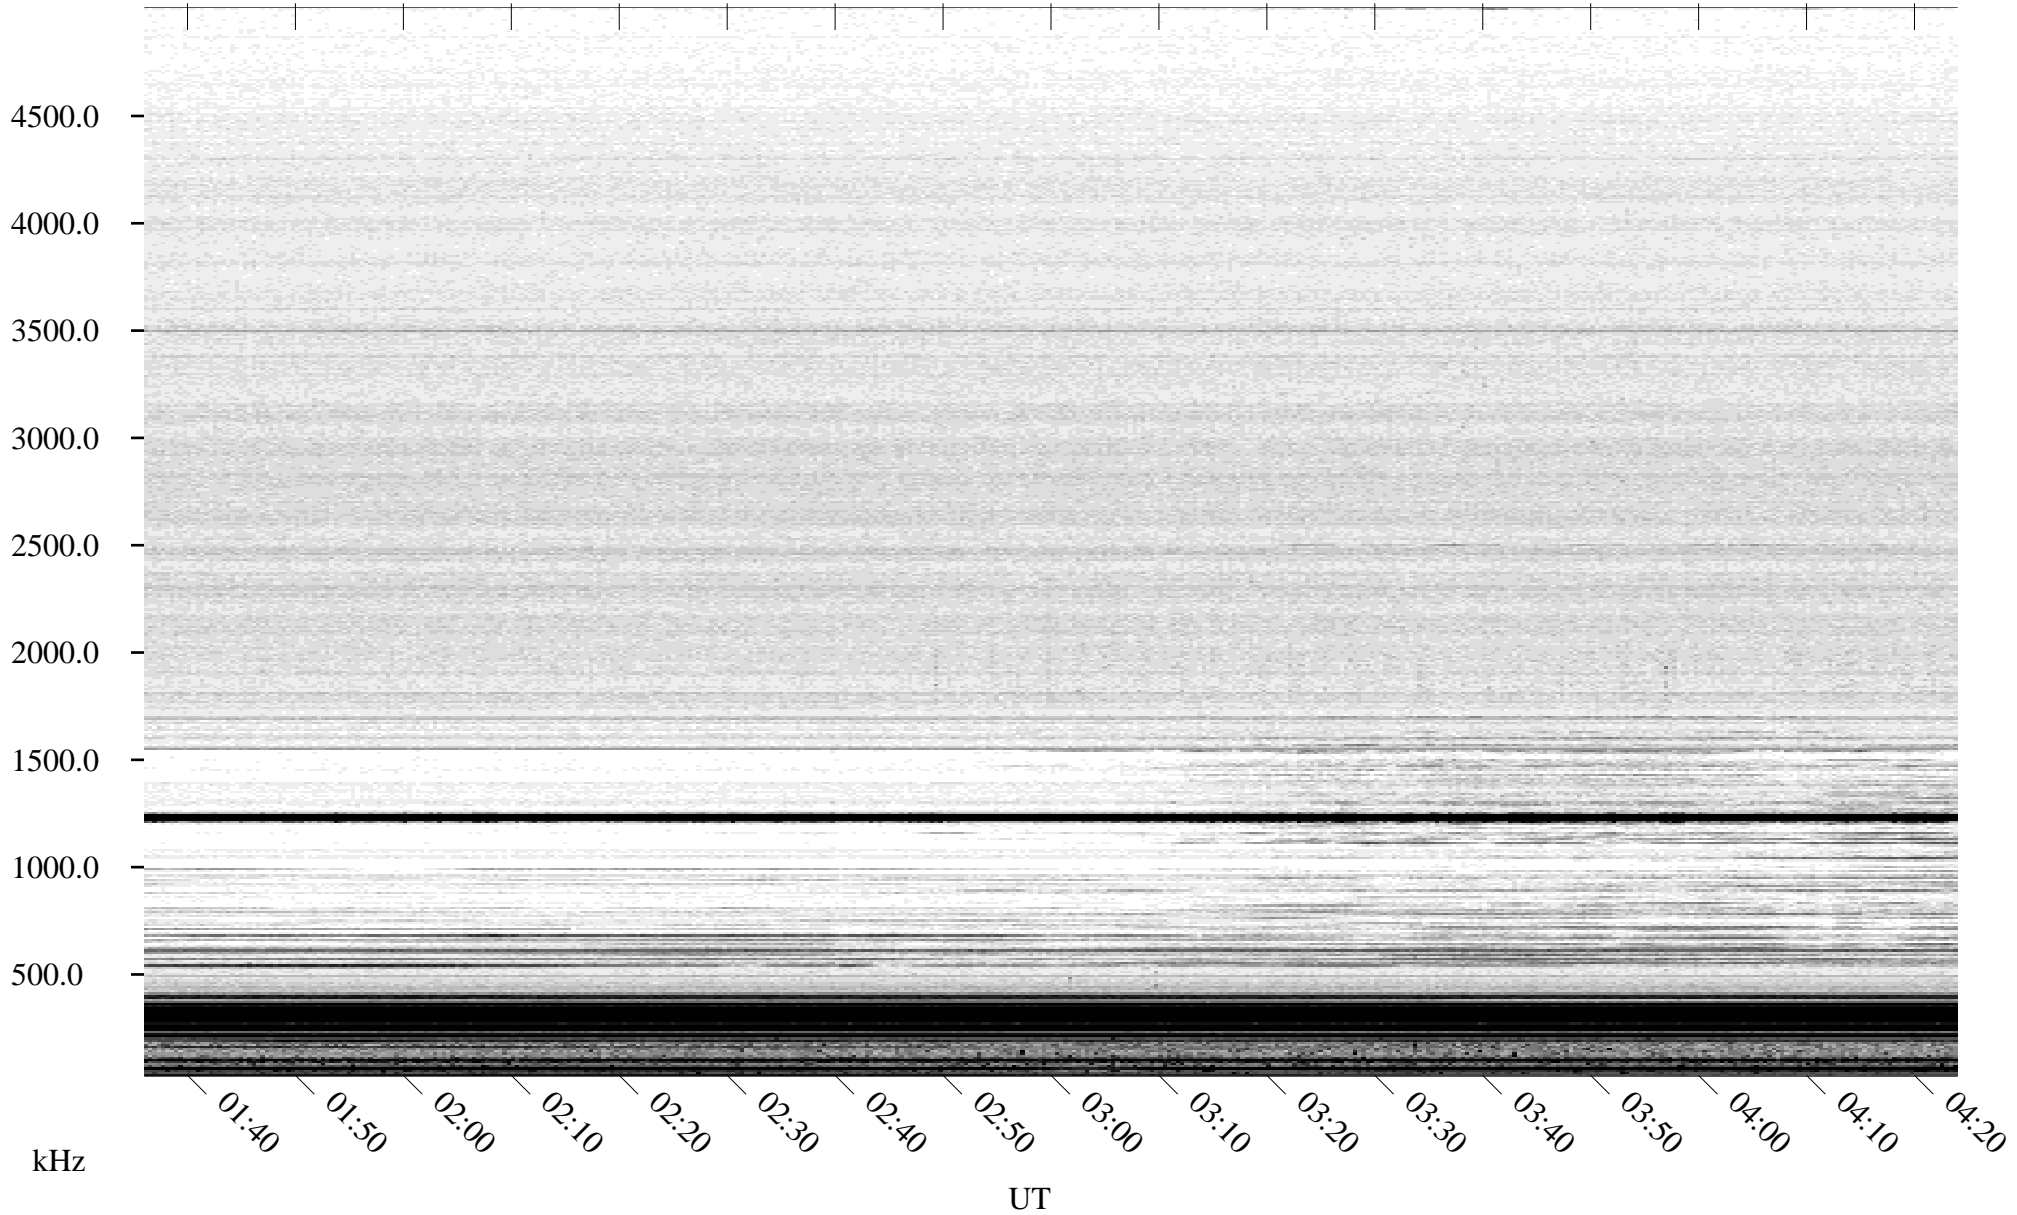

# 05/16/2005 Churchill, Manitoba

Linear Scale    Black = 161    White = 15

ch05136l.r00m max\_12

Page 1

# 05/16/2005 Churchill, Manitoba

Linear Scale

Black = 161

White = 15

ch05136l.r00m max\_12

Page 2

# 05/17/2005 Churchill, Manitoba

Linear Scale    Black = 161    White = 15

ch05136l.r00m max\_12

Page 3

# 05/17/2005 Churchill, Manitoba

Linear Scale    Black = 161    White = 15

ch05136l.r00m max\_12

Page 4