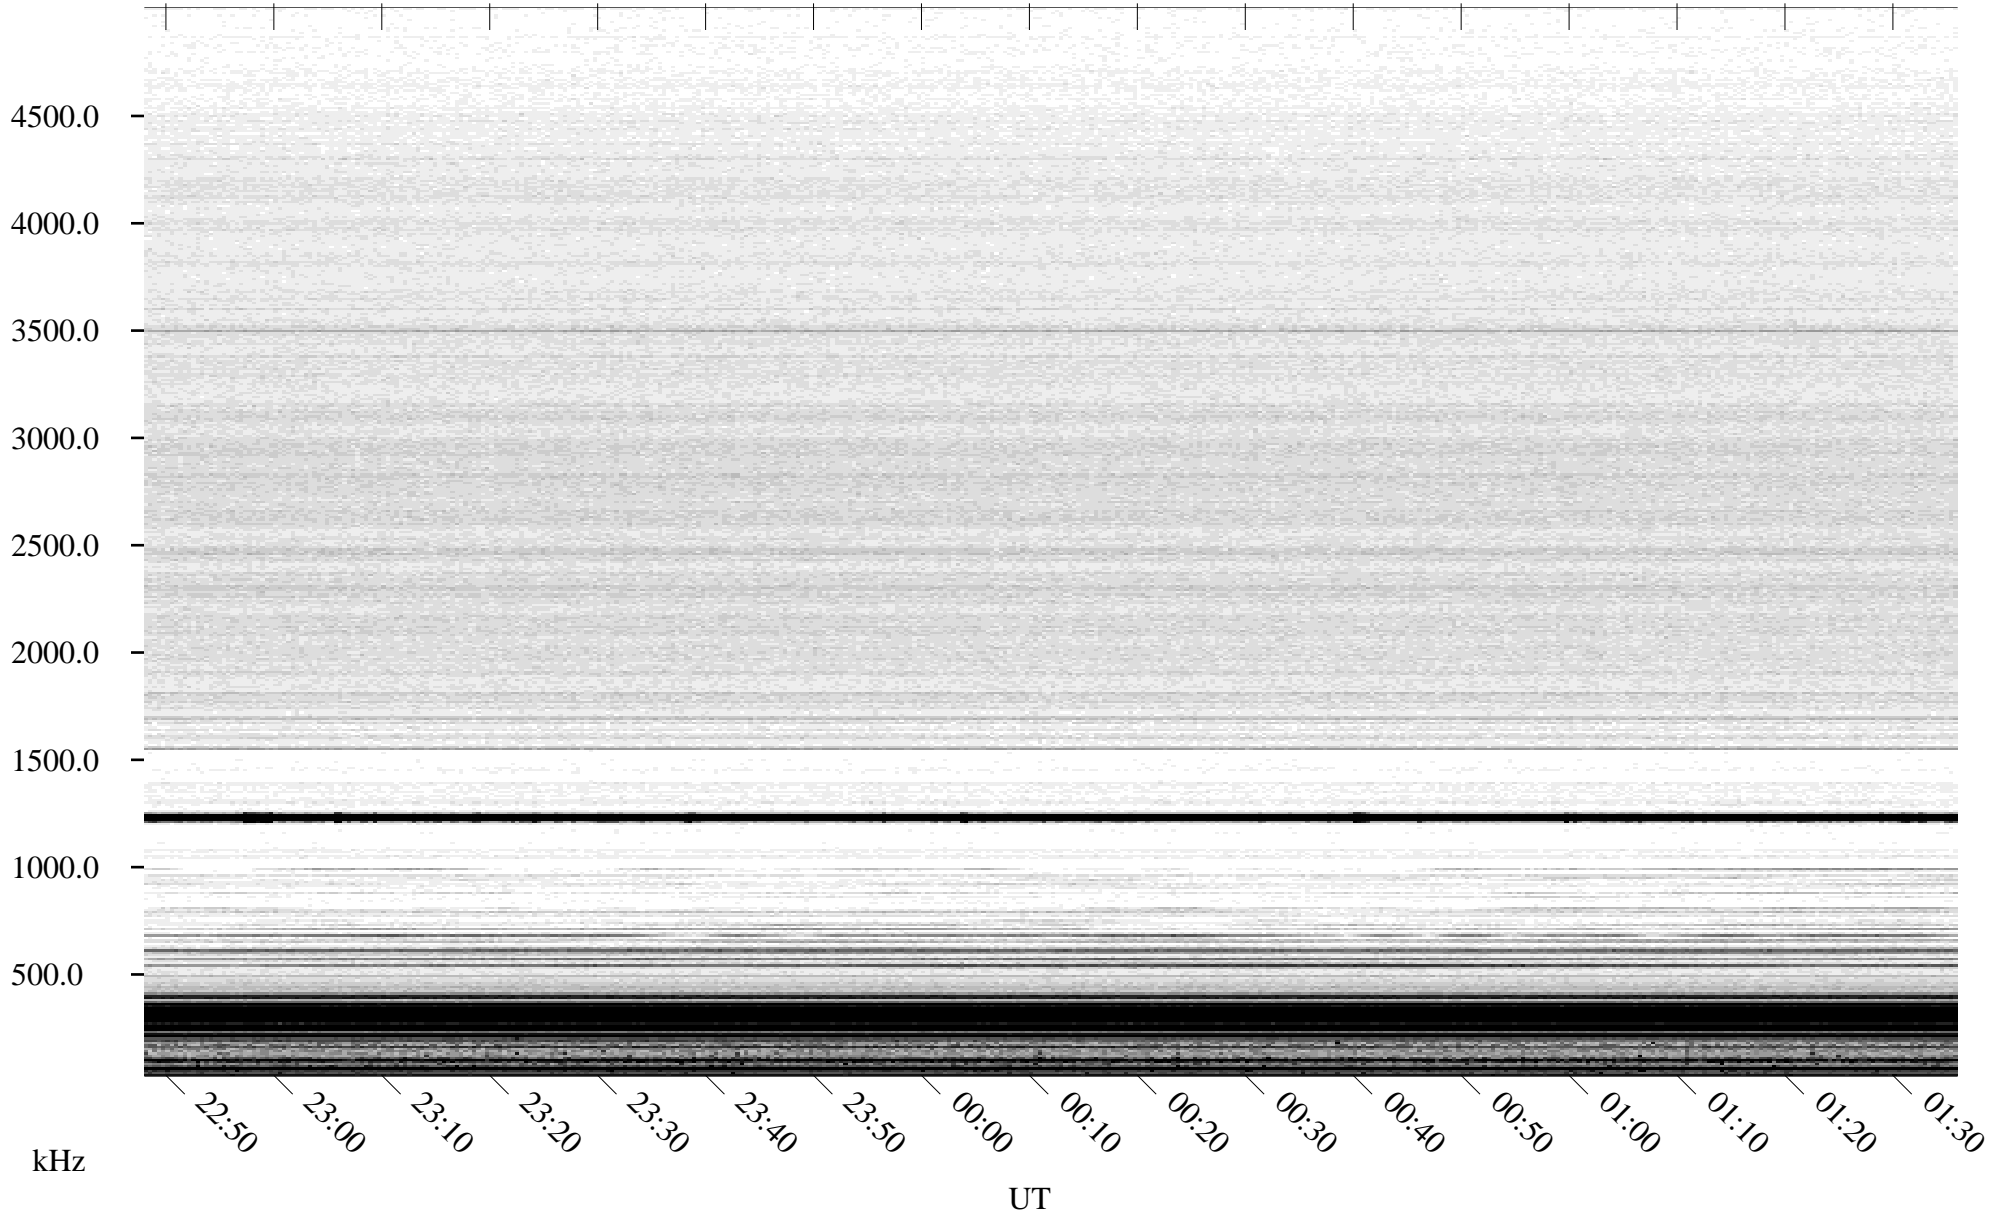

# 05/16/2005 Churchill, Manitoba

Linear Scale    Black = 161    White = 15

ch05136l.r00m max\_12

Page 1

# 05/16/2005 Churchill, Manitoba

Linear Scale

Black = 161

White = 15

ch05136l.r00m max\_12

Page 2

# 05/17/2005 Churchill, Manitoba

Linear Scale    Black = 161    White = 15

ch05136l.r00m max\_12

Page 3

# 05/17/2005 Churchill, Manitoba

Linear Scale    Black = 161    White = 15

ch05136l.r00m max\_12

Page 4