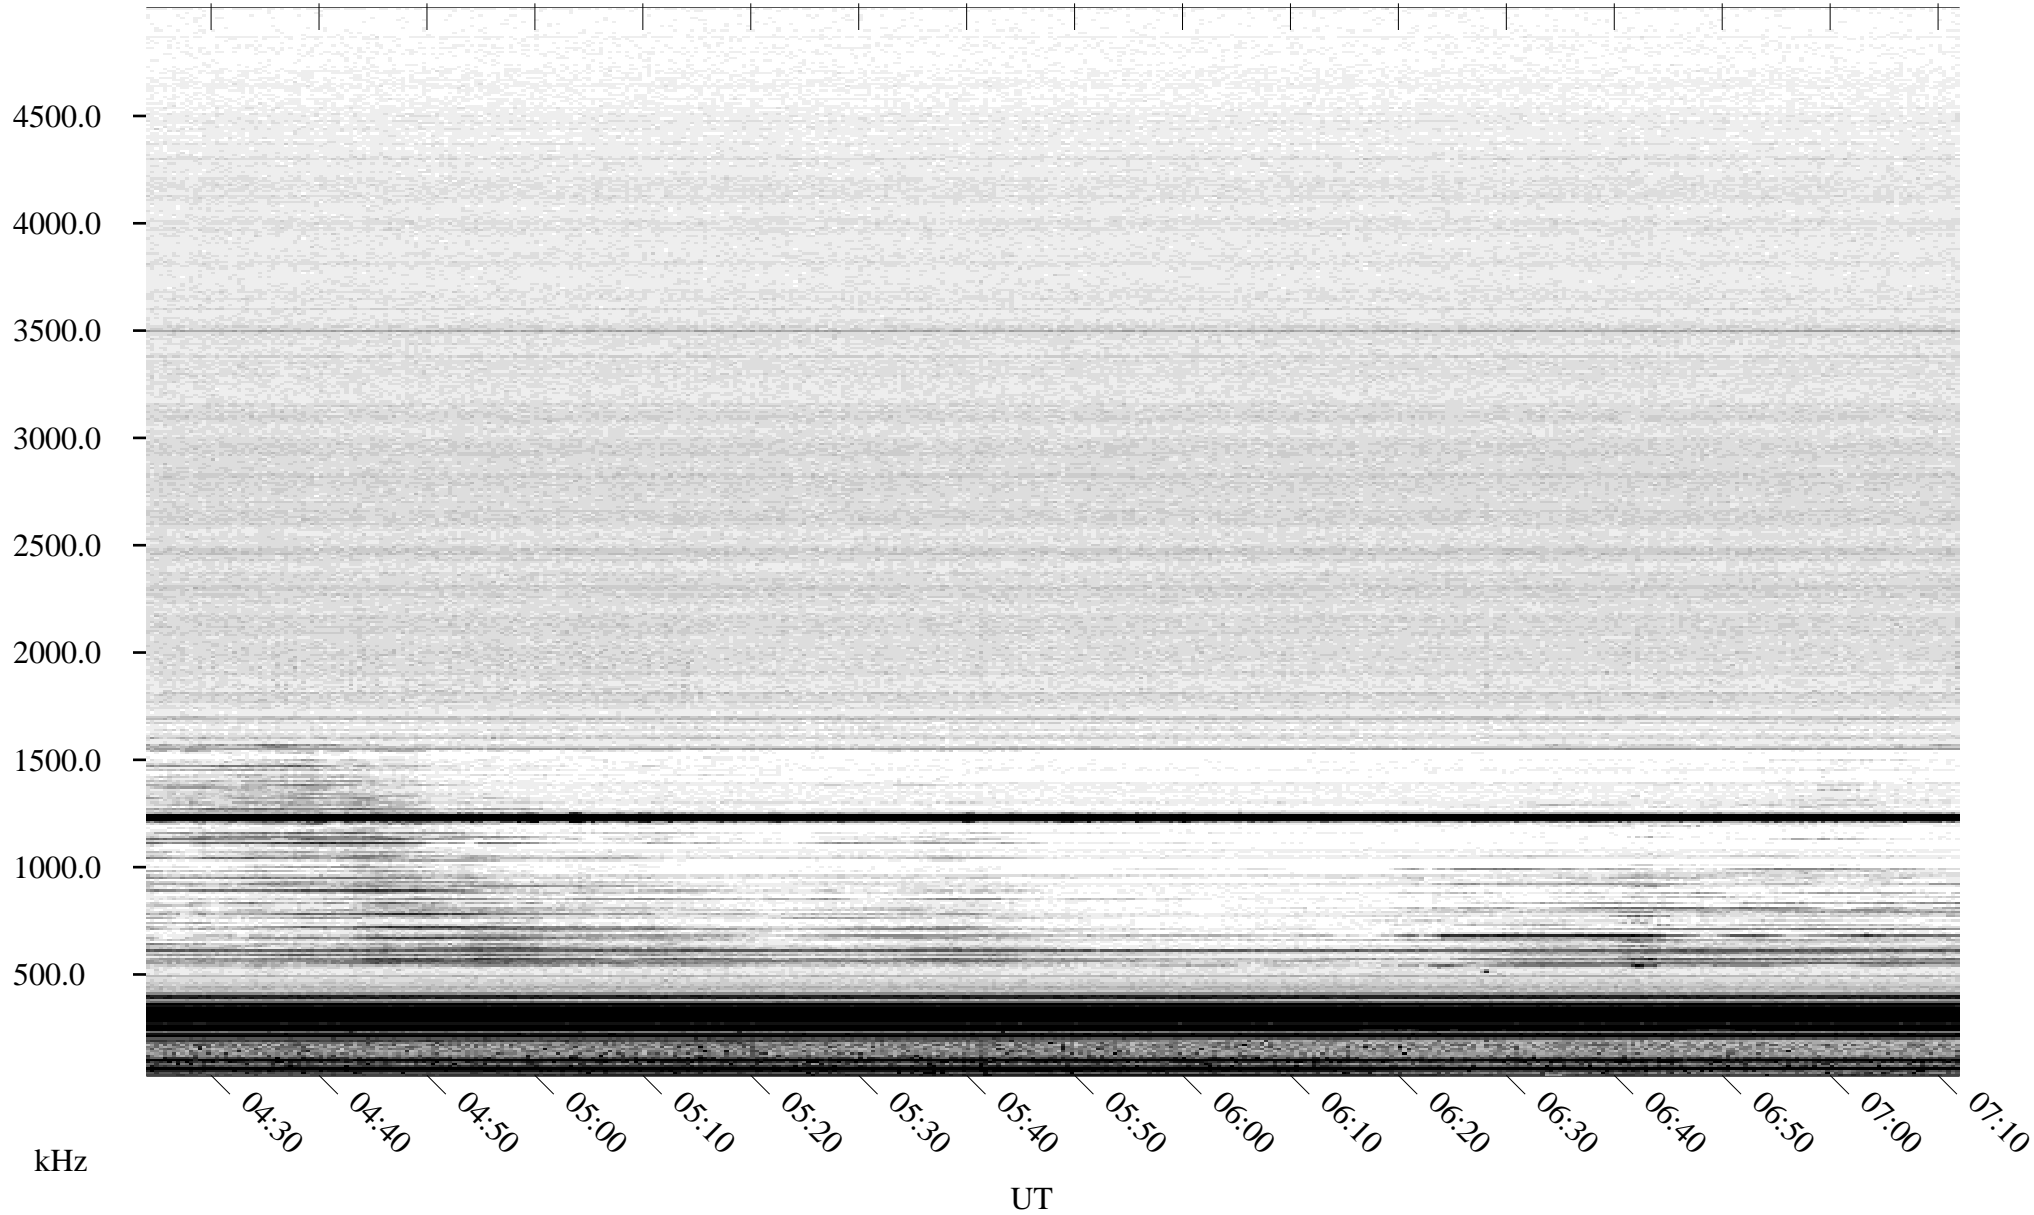

# 05/16/2005 Churchill, Manitoba

Linear Scale    Black = 161    White = 15

ch05136l.r00m max\_12

Page 1

# 05/16/2005 Churchill, Manitoba

Linear Scale

Black = 161

White = 15

ch05136l.r00m max\_12

Page 2

# 05/17/2005 Churchill, Manitoba

Linear Scale    Black = 161    White = 15

ch05136l.r00m max\_12

Page 3

# 05/17/2005 Churchill, Manitoba

Linear Scale    Black = 161    White = 15

ch05136l.r00m max\_12

Page 4