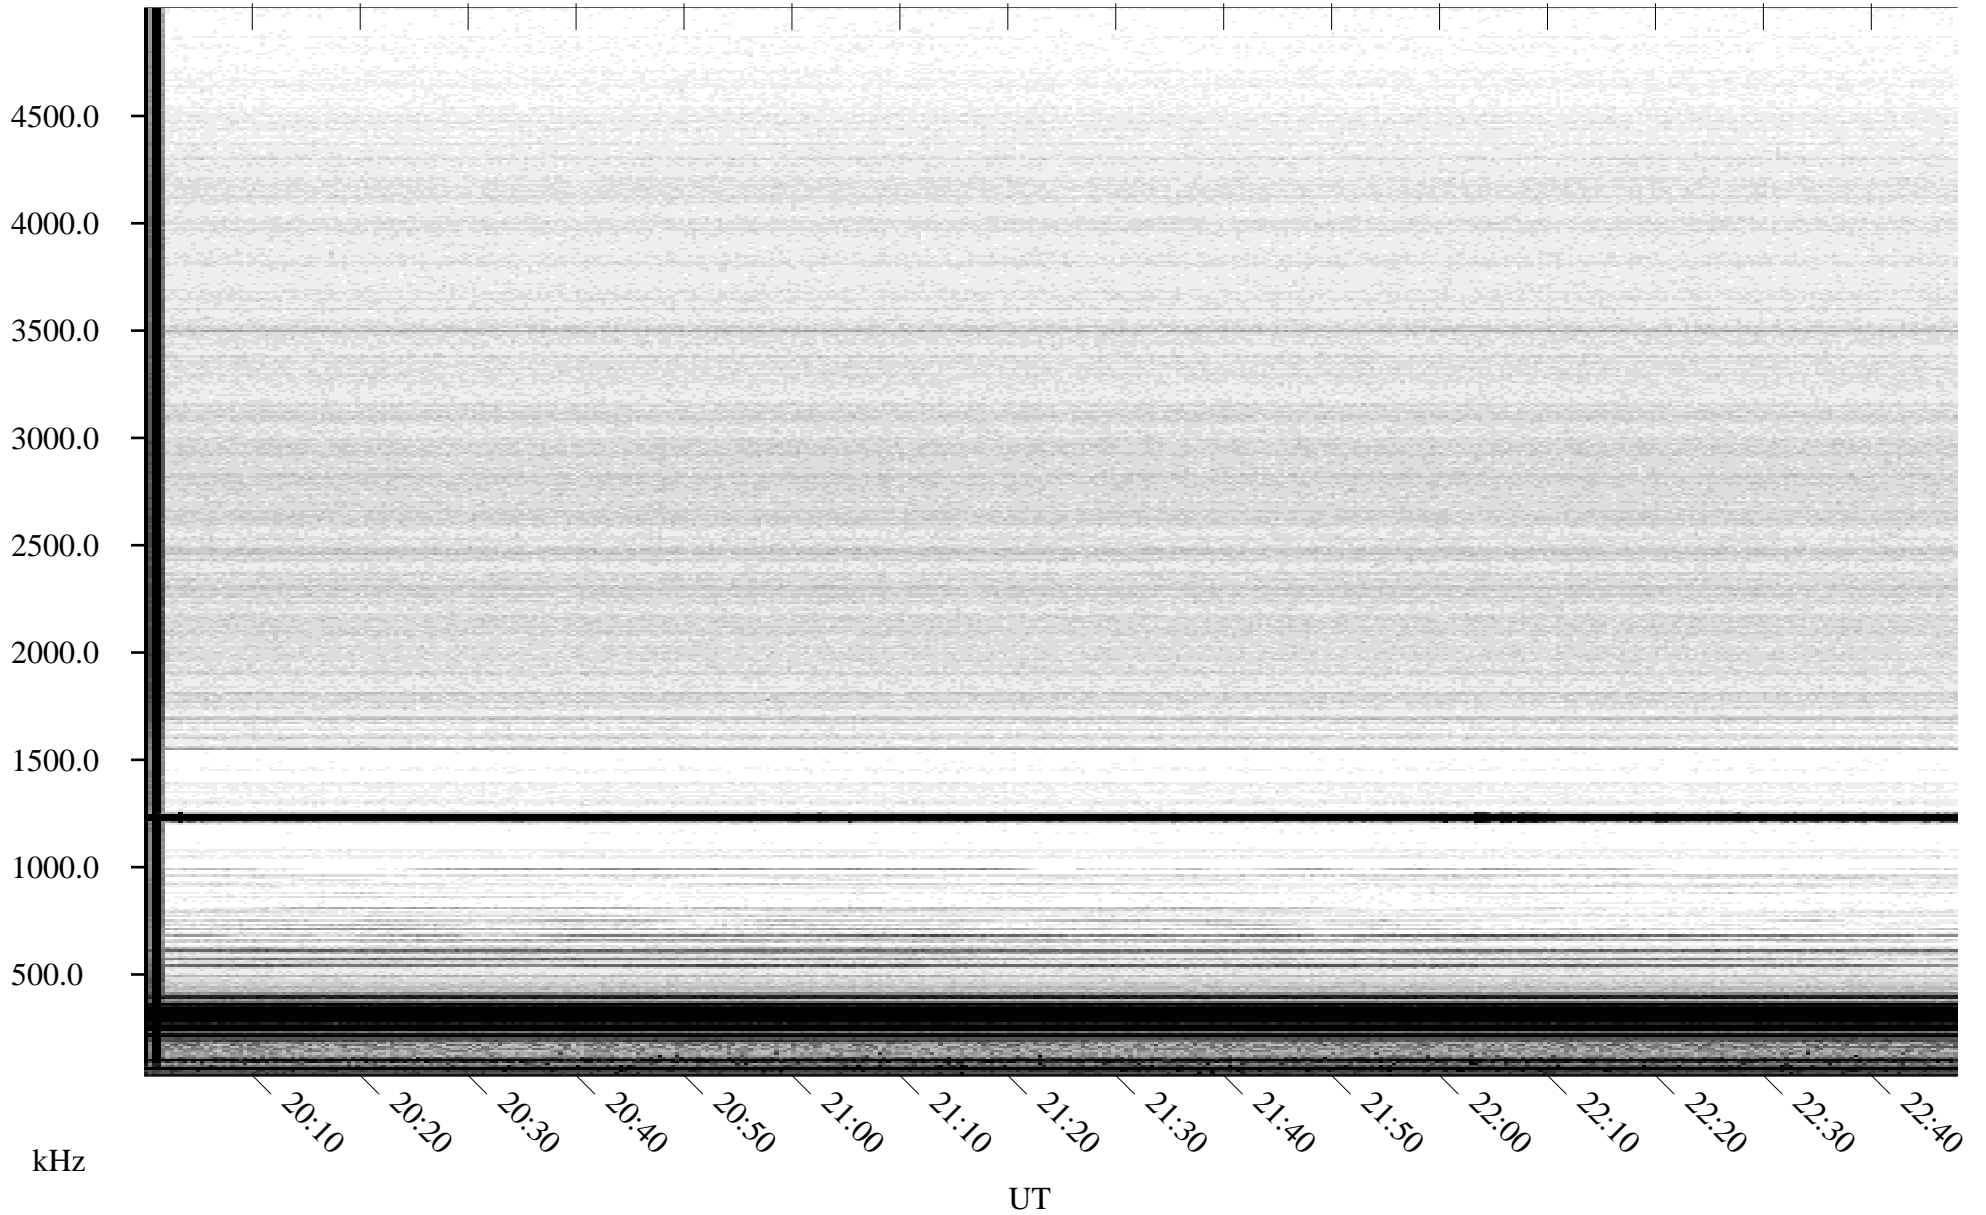

# 05/16/2005 Churchill, Manitoba

Linear Scale    Black = 161    White = 15

ch05136l.r00m max\_12

Page 1

# 05/16/2005 Churchill, Manitoba

Linear Scale

Black = 161

White = 15

ch05136l.r00m max\_12

Page 2

# 05/17/2005 Churchill, Manitoba

Linear Scale    Black = 161    White = 15

ch05136l.r00m max\_12

Page 3

# 05/17/2005 Churchill, Manitoba

Linear Scale    Black = 161    White = 15

ch05136l.r00m max\_12

Page 4