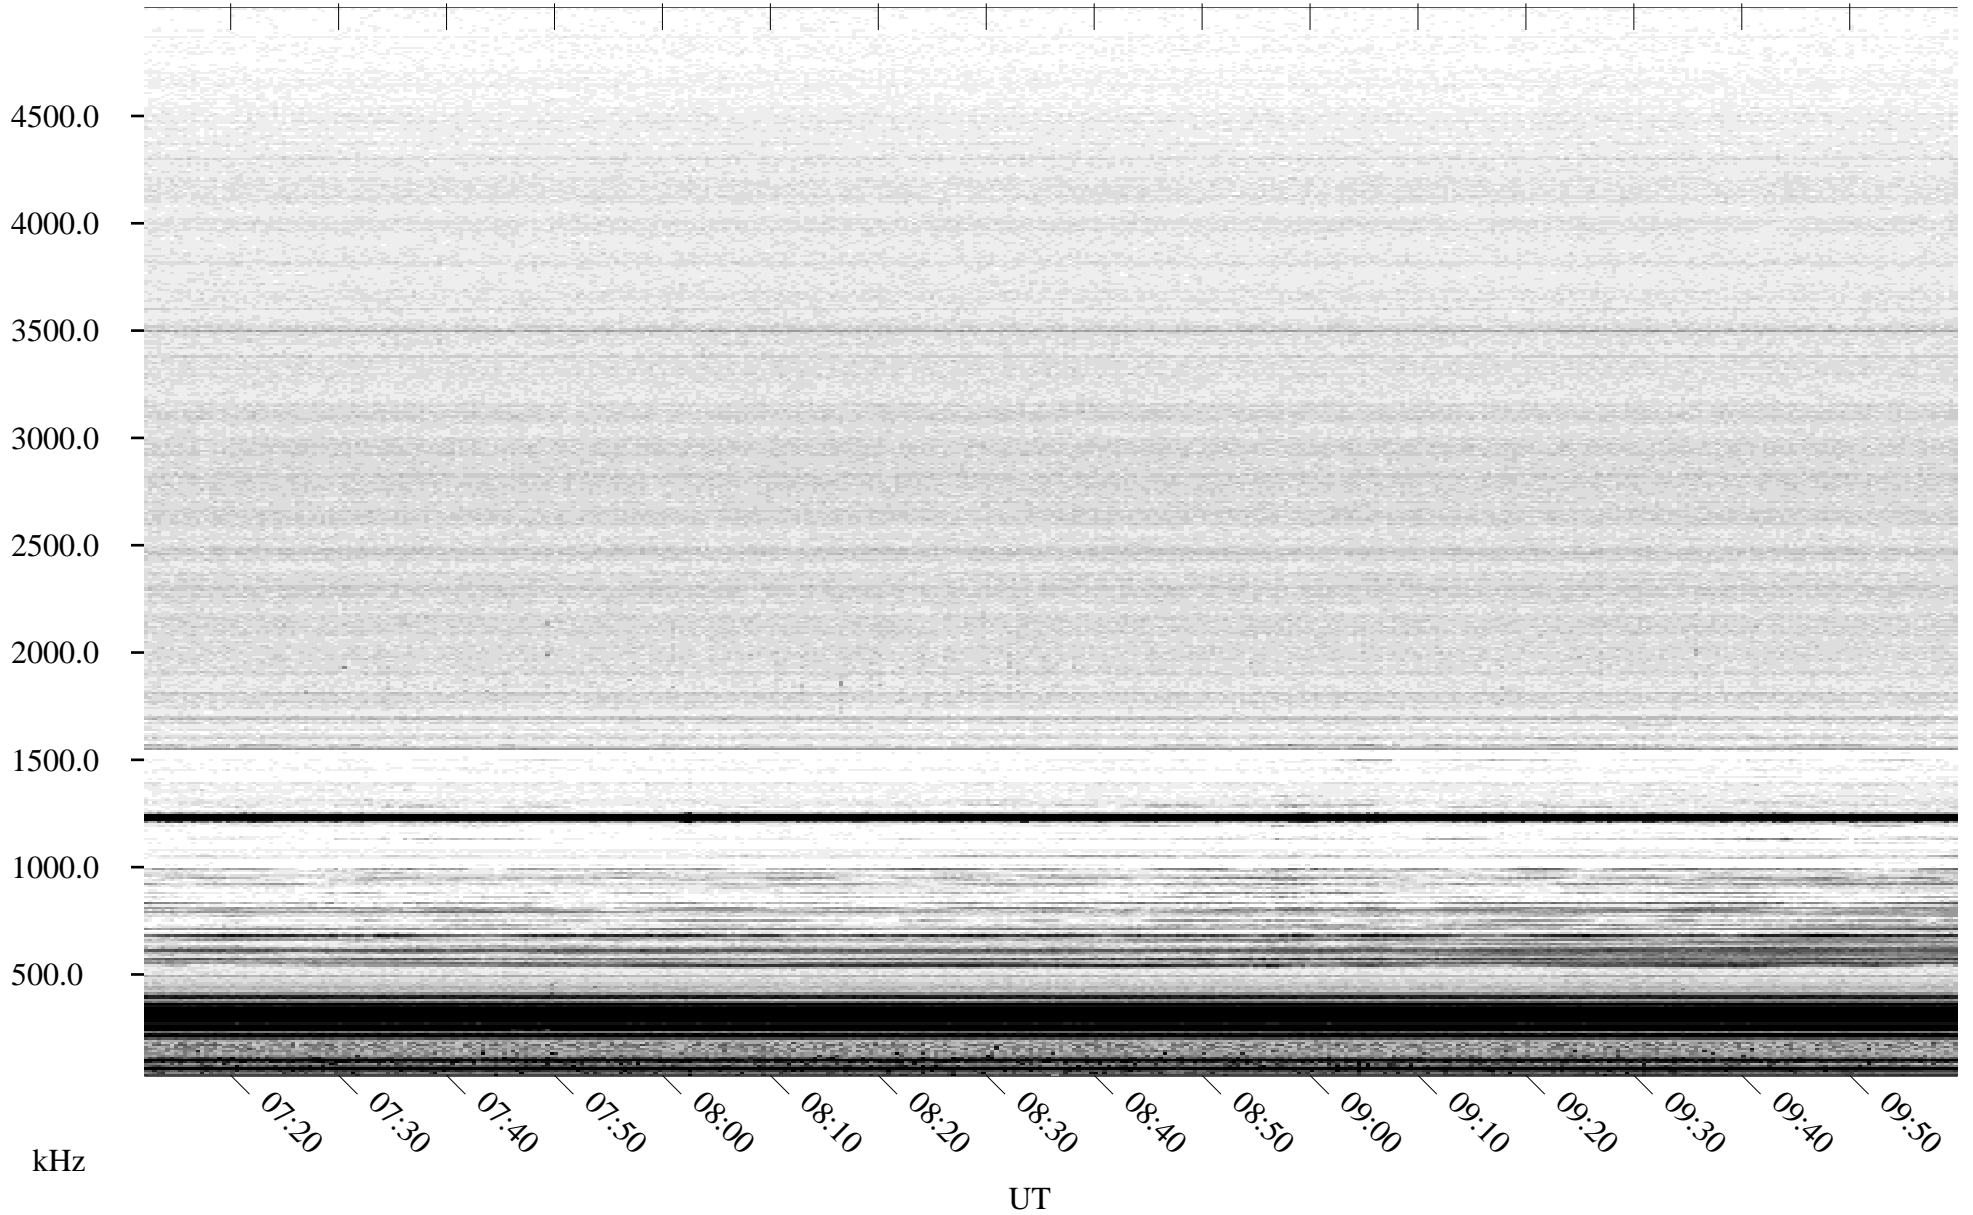

# 05/17/2005 Churchill, Manitoba

Linear Scale

Black = 161

White = 15

ch05136l.r00m max\_12

Page 5

# 05/17/2005 Churchill, Manitoba

Linear Scale    Black = 161    White = 15

ch05136l.r00m max\_12

# 05/17/2005 Churchill, Manitoba

Linear Scale    Black = 161    White = 15

ch05136l.r00m max\_12

Page 7