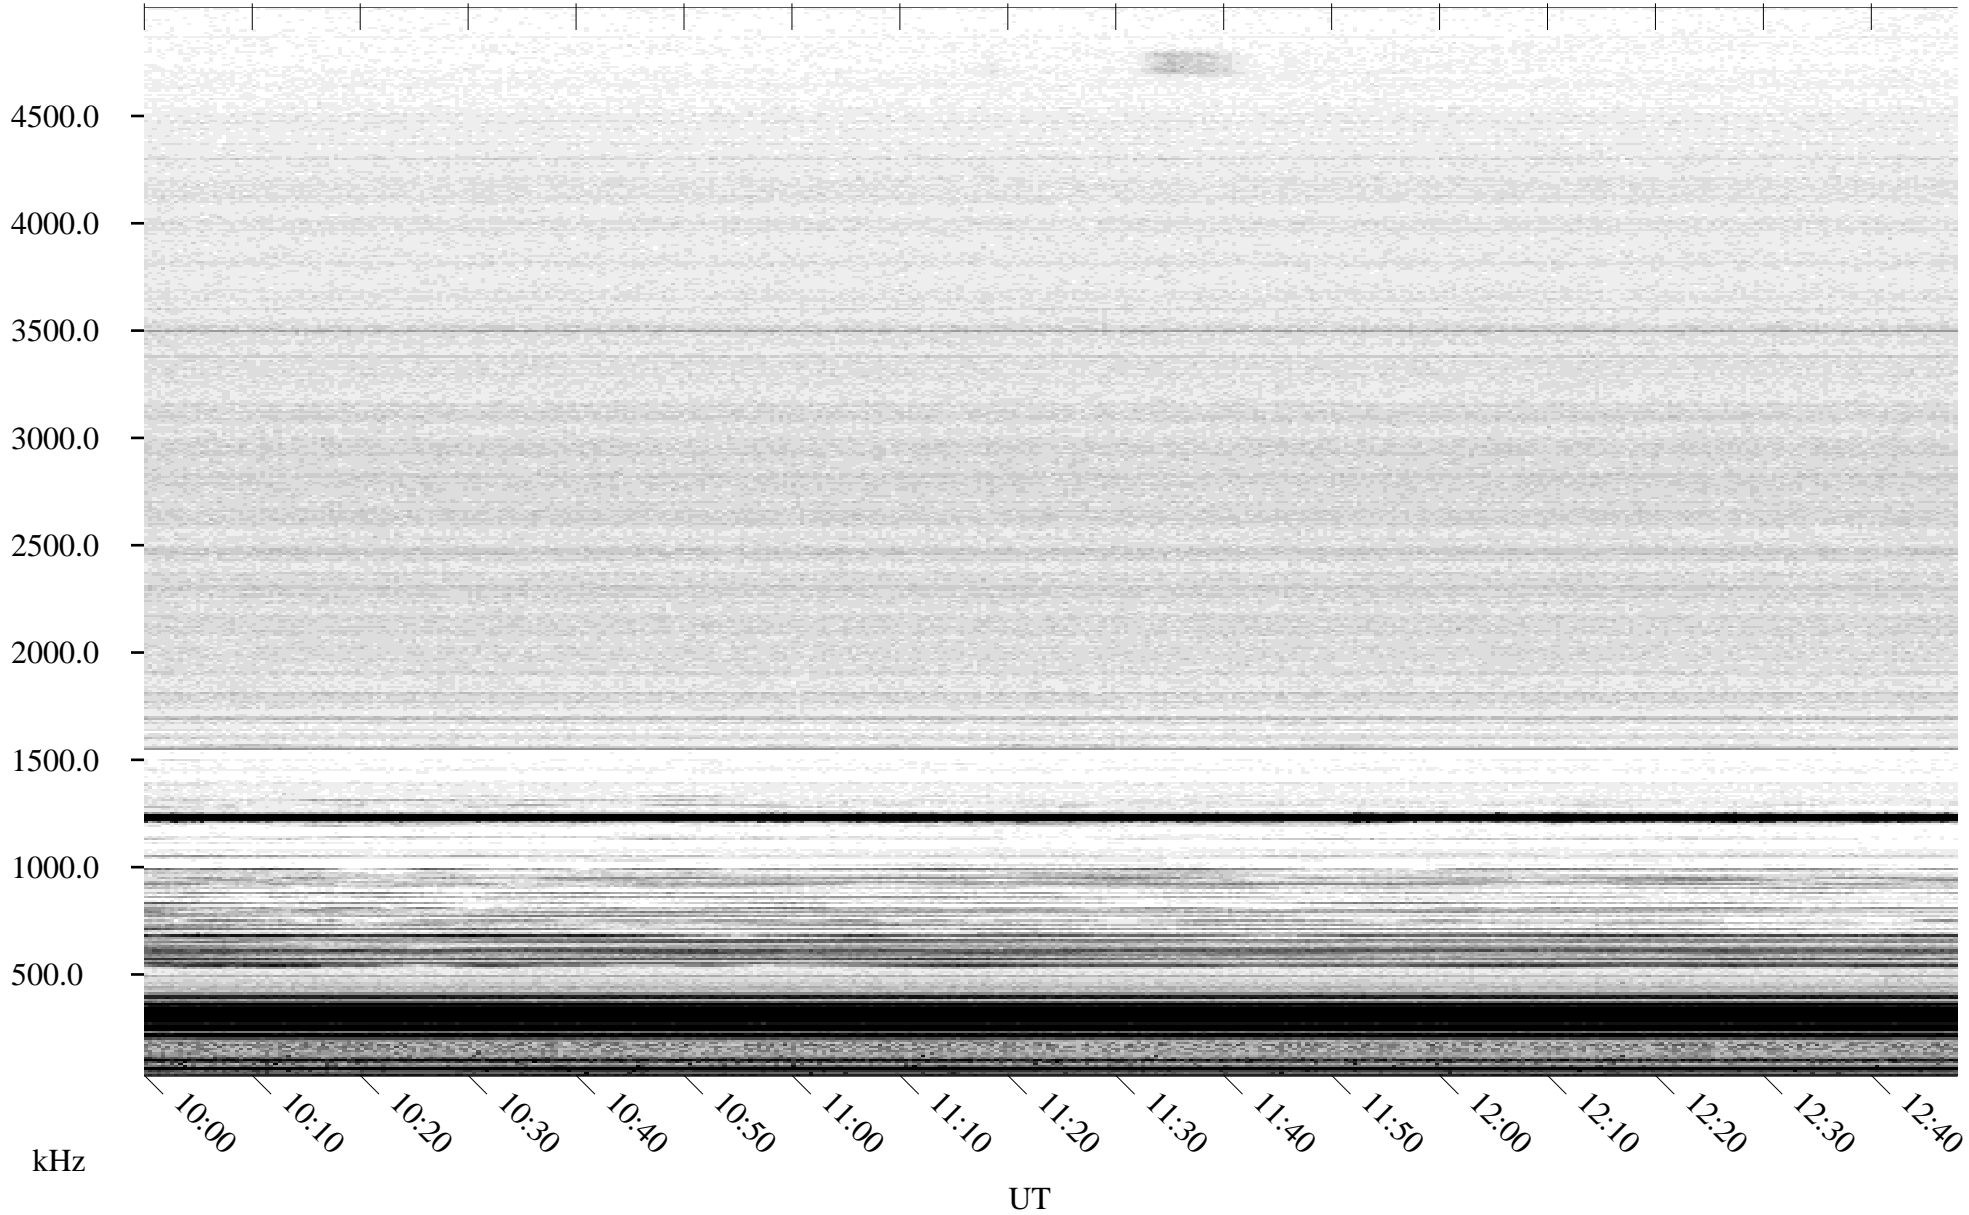

# 05/17/2005 Churchill, Manitoba

Linear Scale

Black = 161

White = 15

ch05136l.r00m max\_12

Page 5

# 05/17/2005 Churchill, Manitoba

Linear Scale    Black = 161    White = 15

ch05136l.r00m max\_12

# 05/17/2005 Churchill, Manitoba

Linear Scale    Black = 161    White = 15

ch05136l.r00m max\_12

Page 7