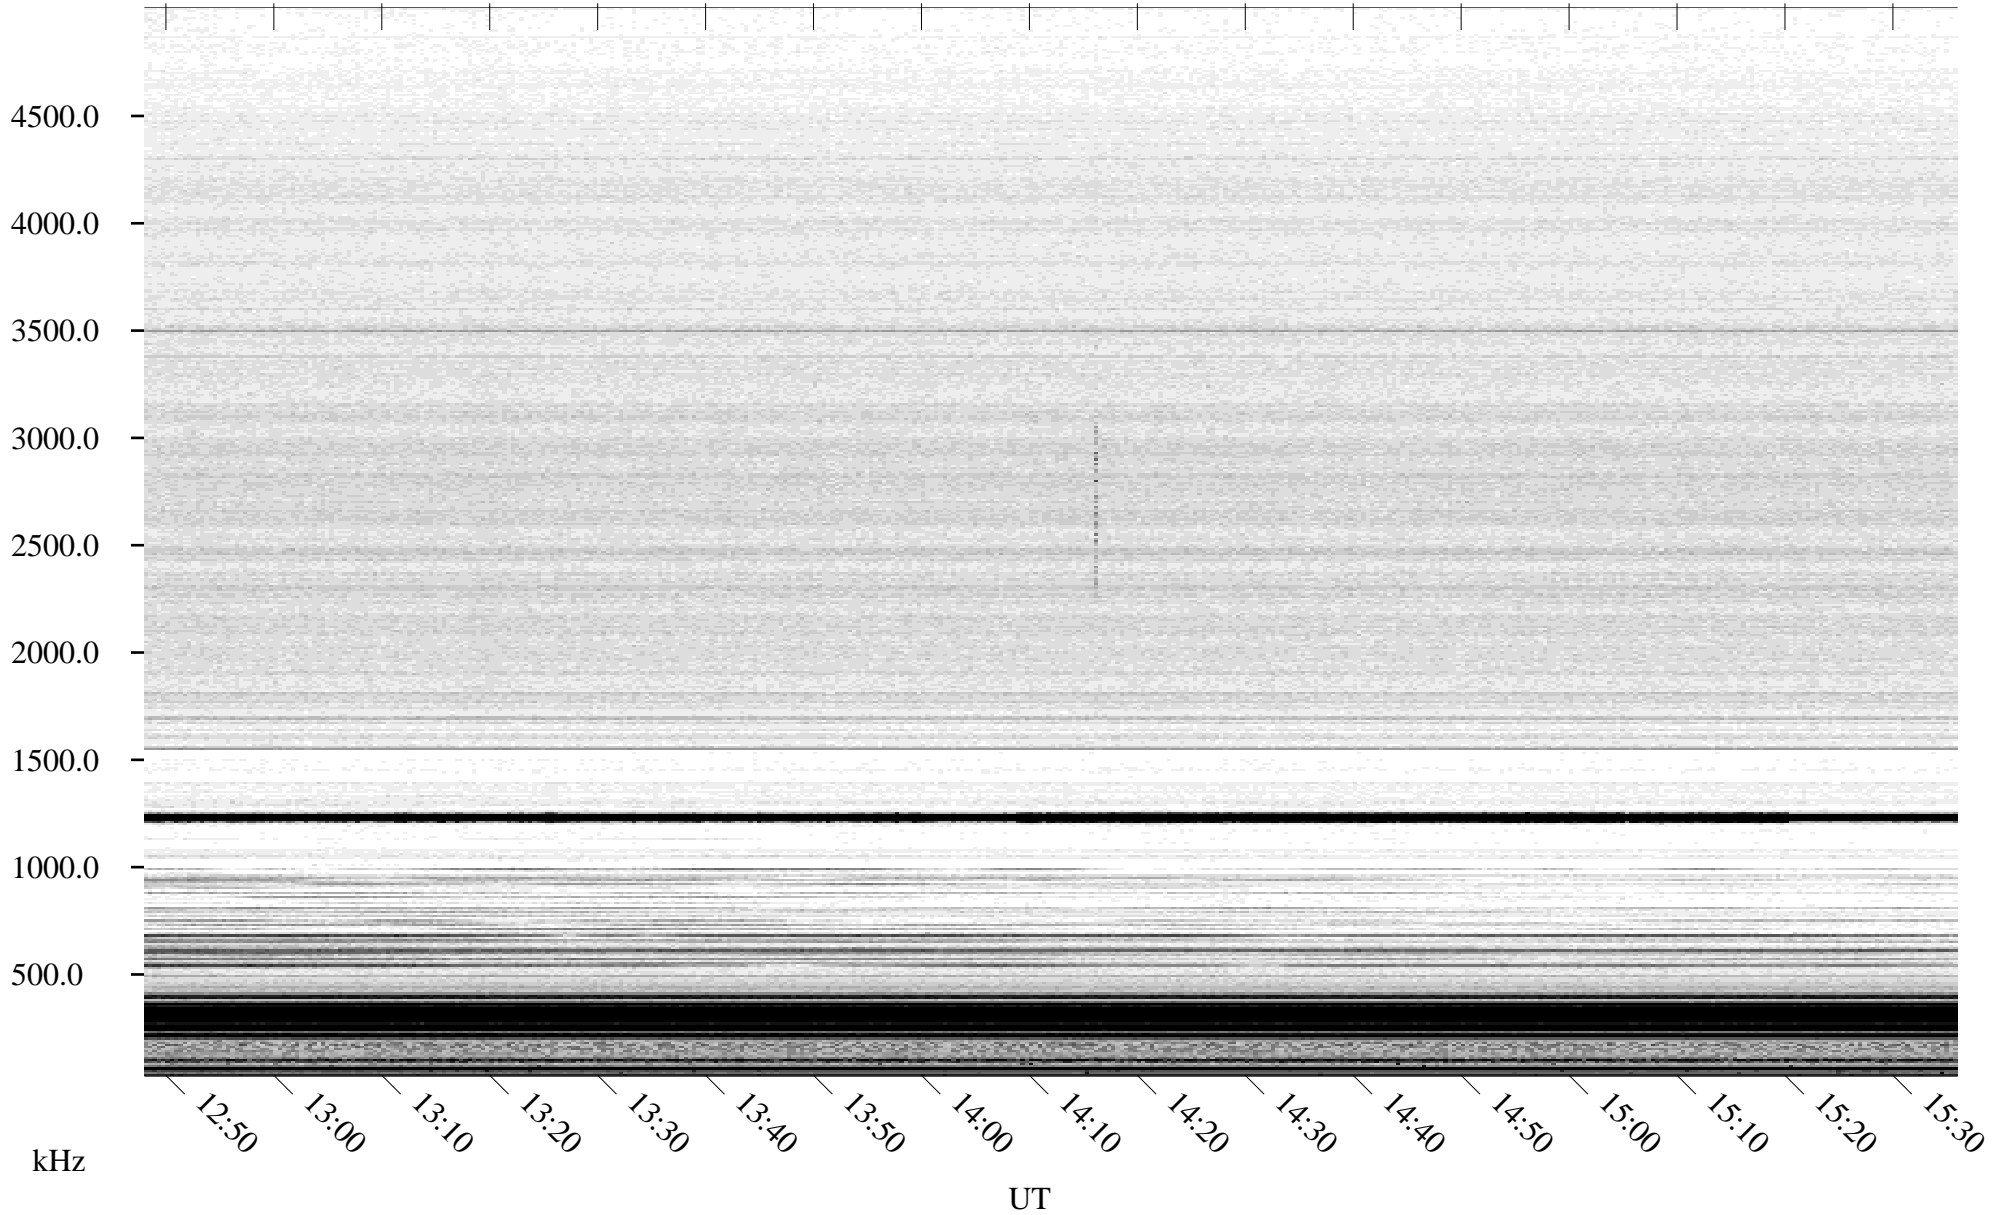

# 05/17/2005 Churchill, Manitoba

Linear Scale

Black = 161

White = 15

ch05136l.r00m max\_12

Page 5

# 05/17/2005 Churchill, Manitoba

Linear Scale    Black = 161    White = 15

ch05136l.r00m max\_12

# 05/17/2005 Churchill, Manitoba

Linear Scale    Black = 161    White = 15

ch05136l.r00m max\_12

Page 7