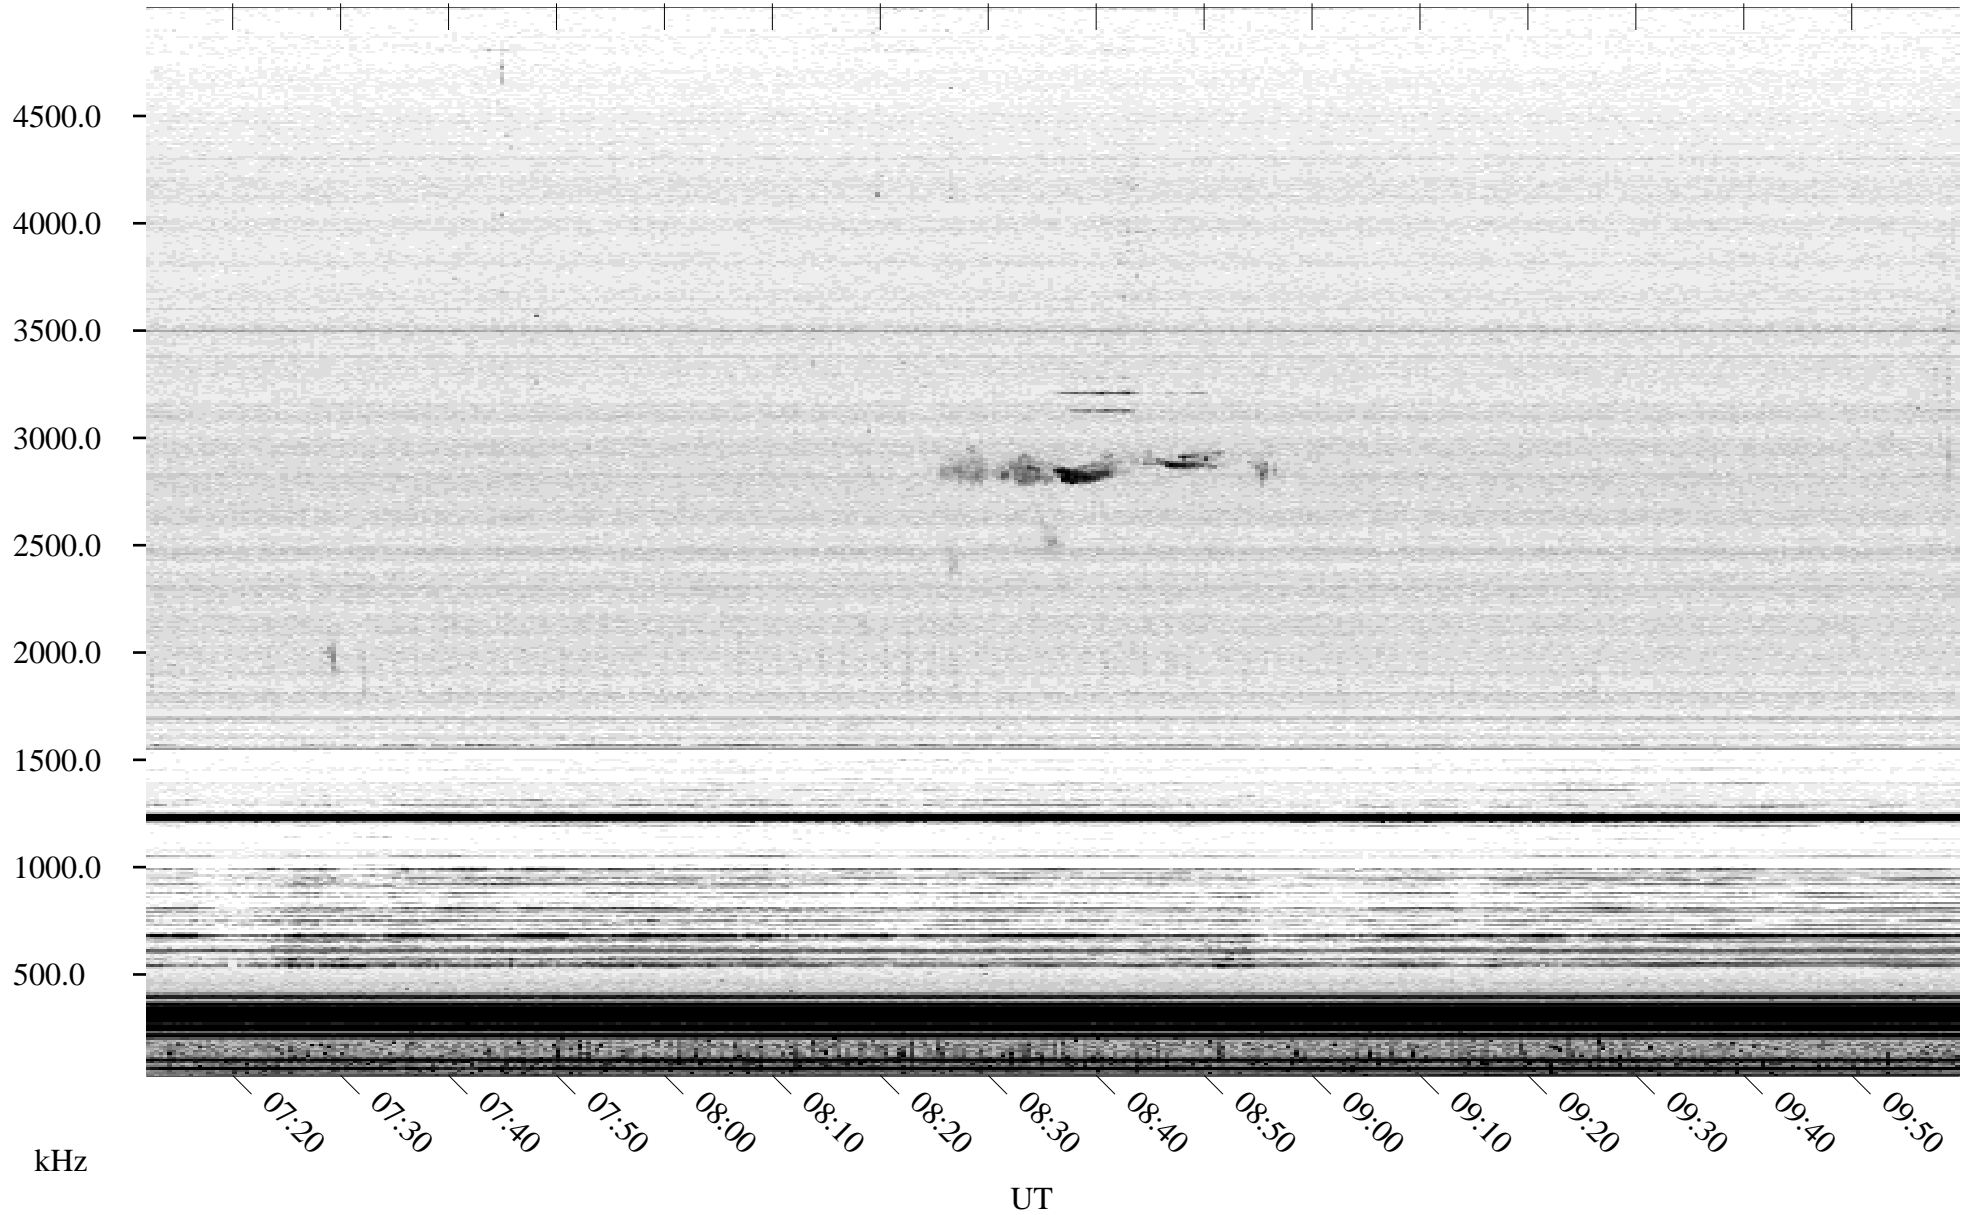

ch05137l.r00m max_12

Page 2

05/18/2005 Churchill, Manitoba

Linear Scale

Black = 161

White = 15

ch05137l.r00m max_12

Page 3

05/18/2005 Churchill, Manitoba

Linear Scale Black = 161 White = 15

ch05137l.r00m max_12

Page 4

05/18/2005 Churchill, Manitoba

Linear Scale Black = 161 White = 15

ch05137l.r00m max_12

Page 5

05/18/2005 Churchill, Manitoba

Linear Scale Black = 161 White = 15

ch05137l.r00m max_12

Page 6

05/18/2005 Churchill, Manitoba

Linear Scale Black = 161 White = 15

ch051371.r00m max_12

Page 7

05/18/2005 Churchill, Manitoba

Linear Scale Black = 161 White = 15

ch05137l.r00m max_12