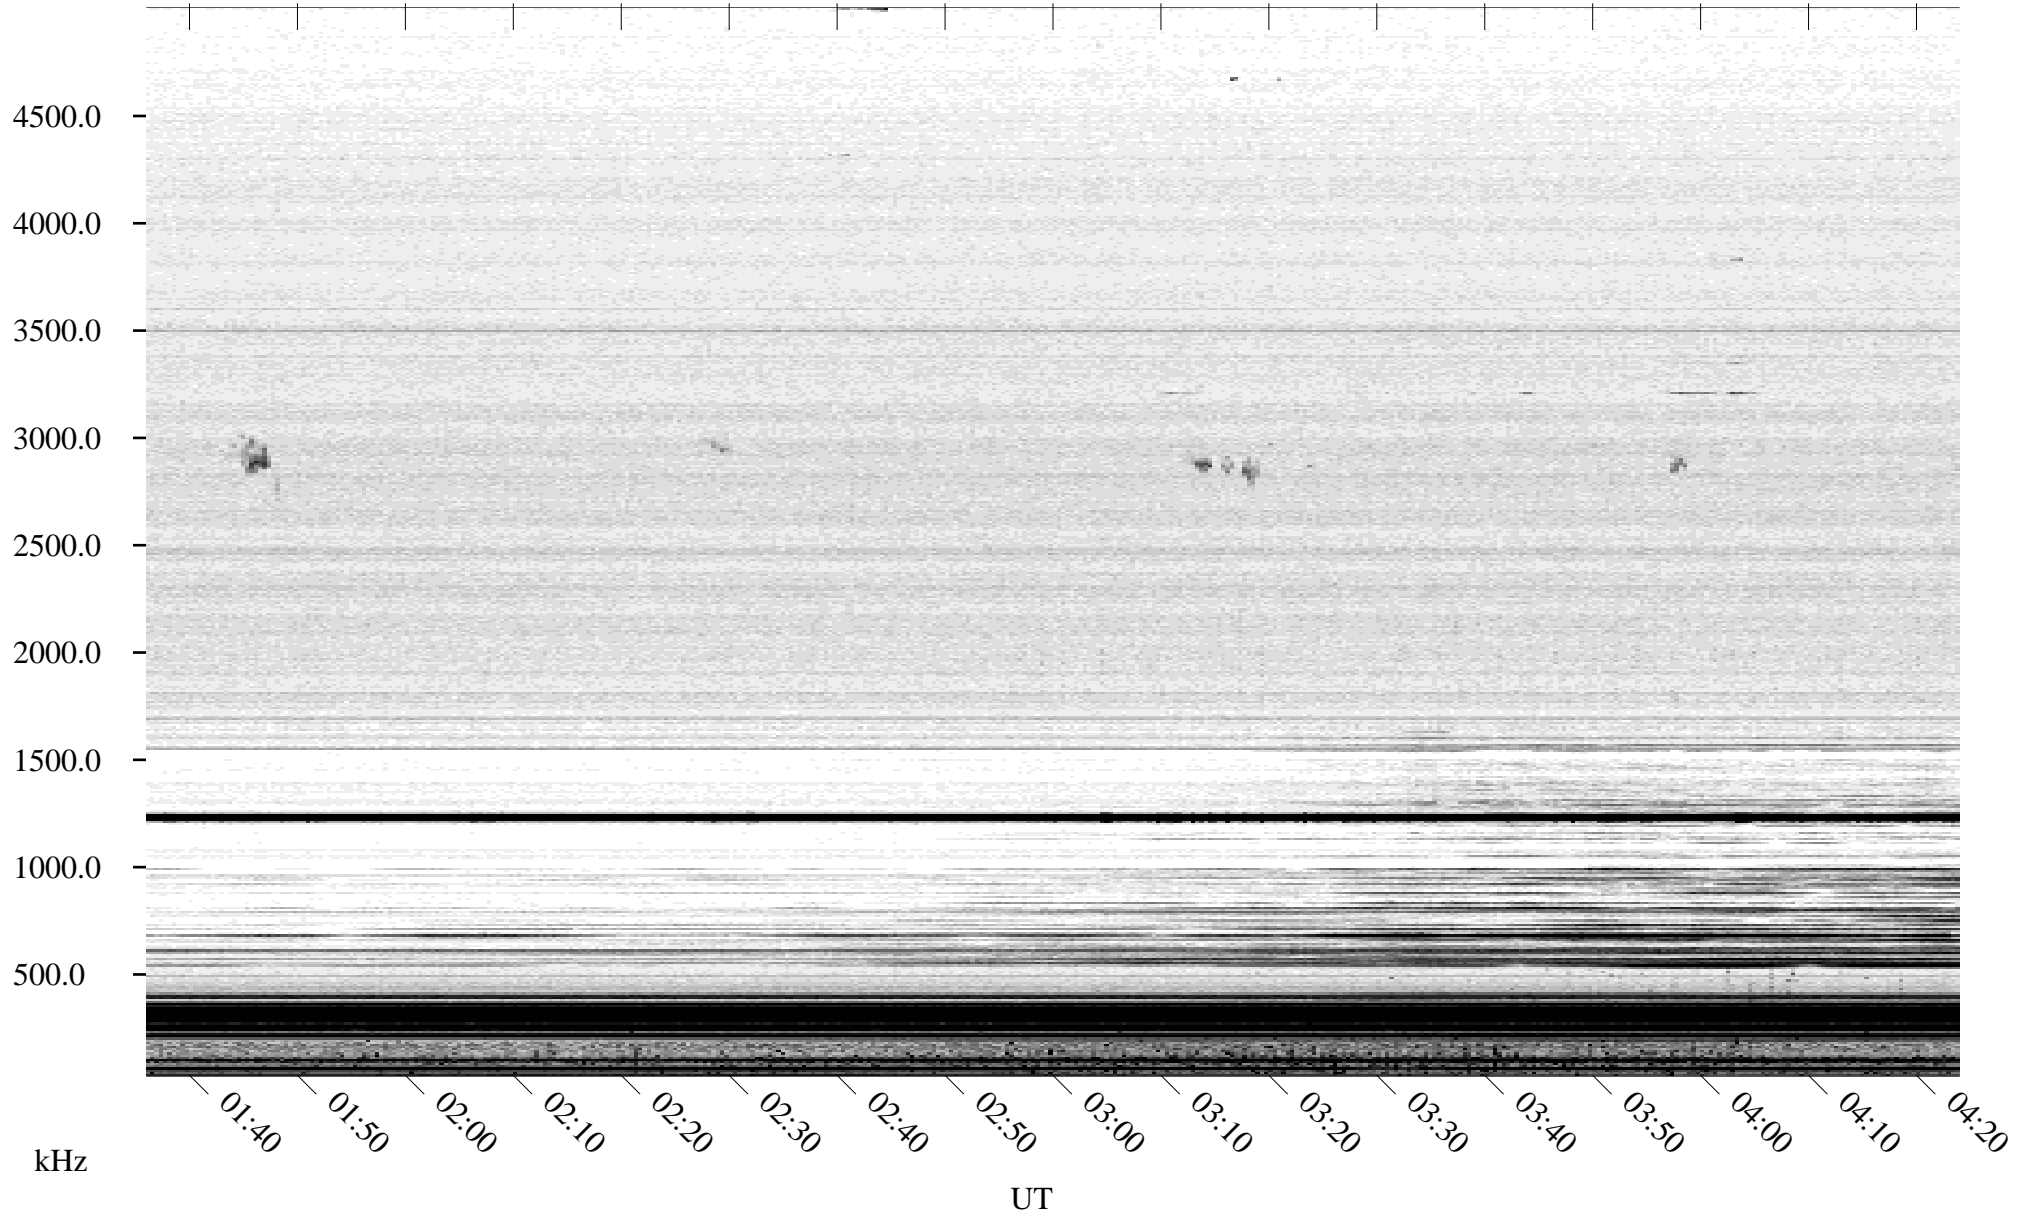

ch05137l.r00m max_12

Page 2

05/18/2005 Churchill, Manitoba

Linear Scale

Black = 161

White = 15

ch05137l.r00m max_12

Page 3

05/18/2005 Churchill, Manitoba

Linear Scale Black = 161 White = 15

ch05137l.r00m max_12

Page 4

05/18/2005 Churchill, Manitoba

Linear Scale Black = 161 White = 15

ch05137l.r00m max_12

Page 5

05/18/2005 Churchill, Manitoba

Linear Scale Black = 161 White = 15

ch05137l.r00m max_12

Page 6

05/18/2005 Churchill, Manitoba

Linear Scale Black = 161 White = 15

ch051371.r00m max_12

Page 7

05/18/2005 Churchill, Manitoba

Linear Scale Black = 161 White = 15

ch05137l.r00m max_12