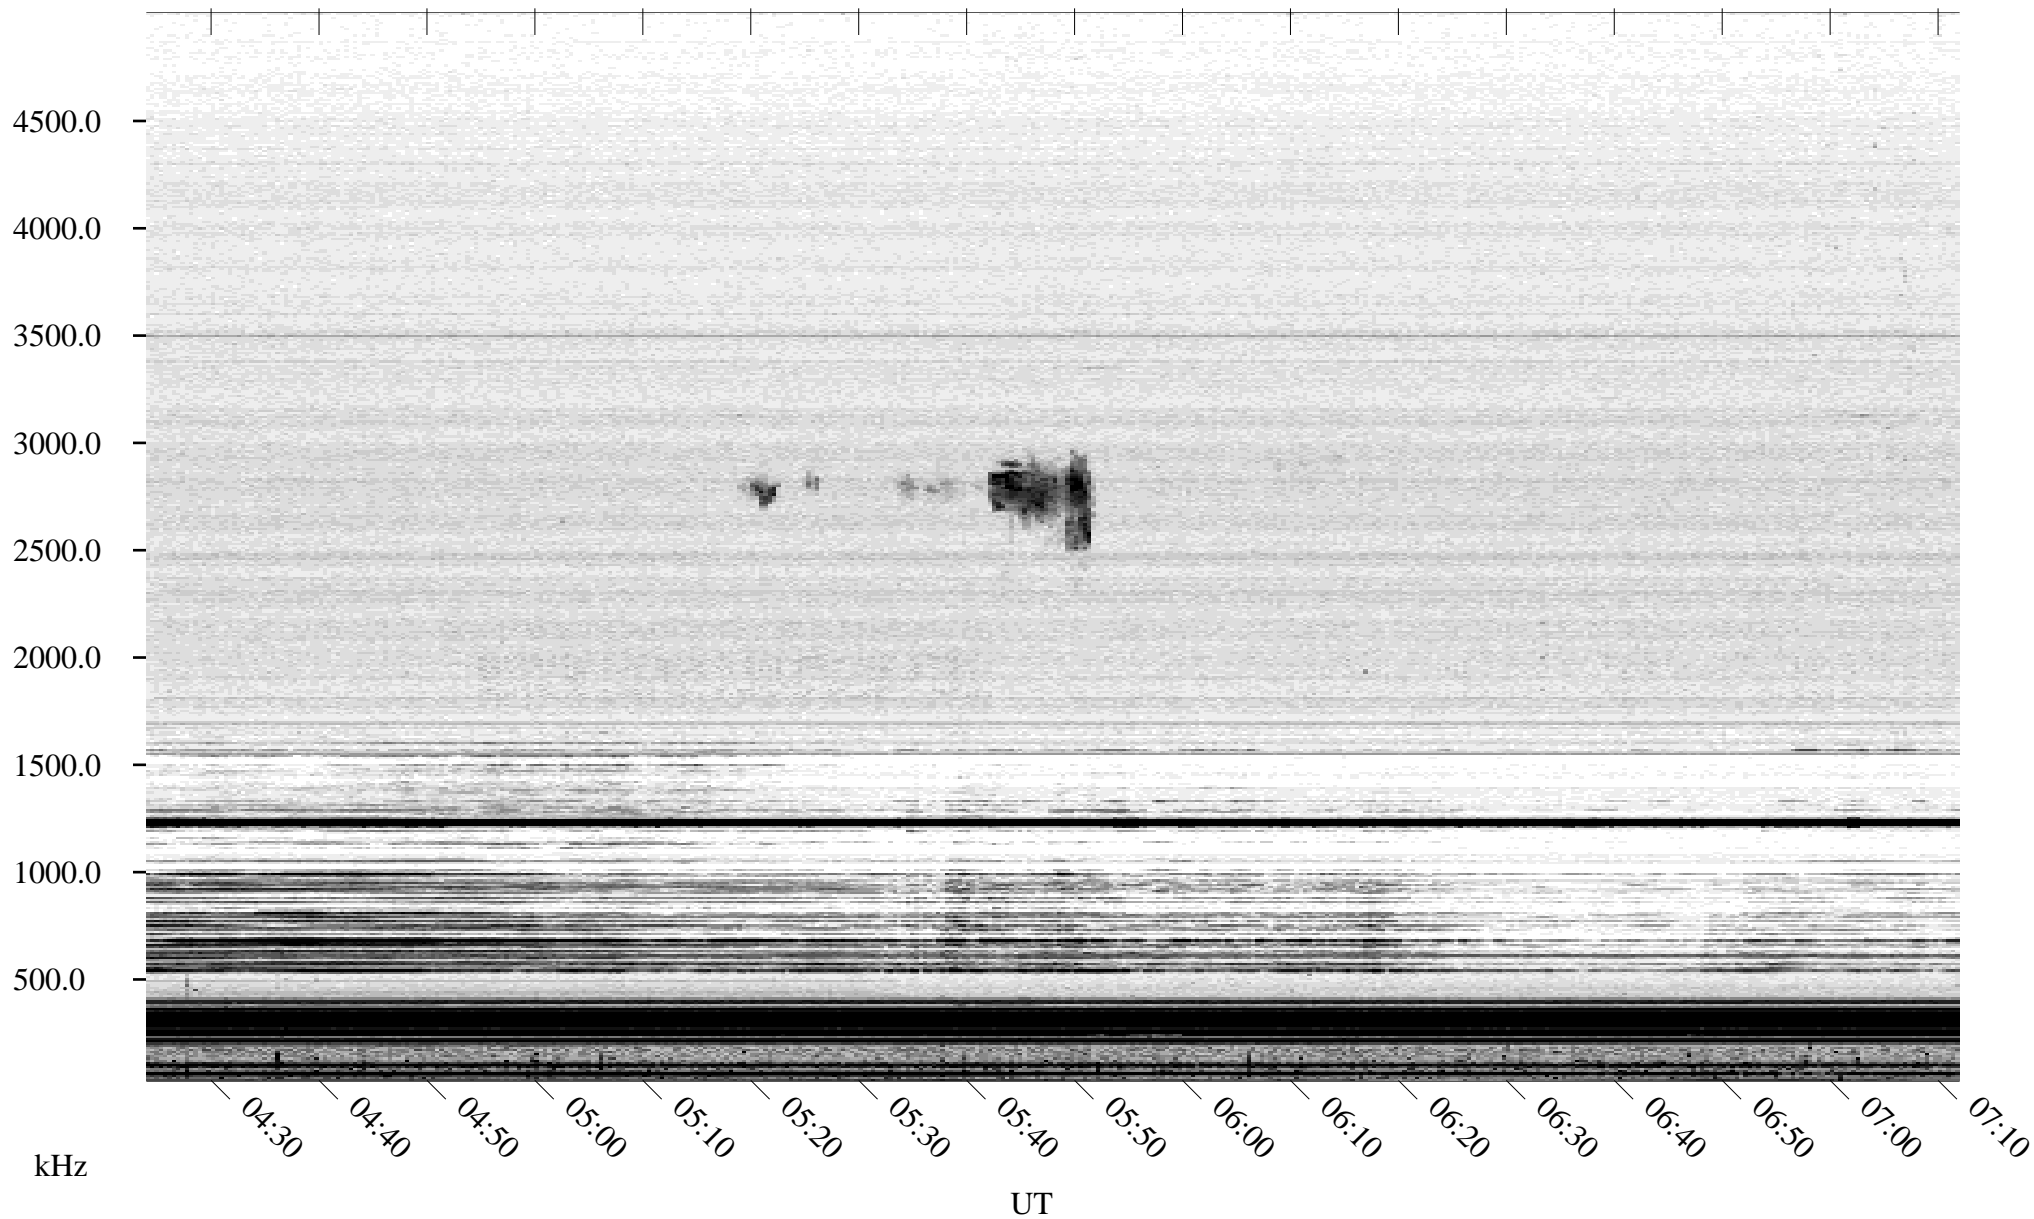

05/17/2005 Churchill, Manitoba

Linear Scale Black = 161 White = 15

ch05137l.r00m max_12

Page 1

05/17/2005 Churchill, Manitoba

Linear Scale

Black = 161

White = 15

ch05137l.r00m max_12

Page 2

05/18/2005 Churchill, Manitoba

Linear Scale

Black = 161

White = 15

ch05137l.r00m max_12

Page 3

05/18/2005 Churchill, Manitoba

Linear Scale Black = 161 White = 15

ch05137l.r00m max_12

Page 4

05/18/2005 Churchill, Manitoba

Linear Scale Black = 161 White = 15

ch05137l.r00m max_12

Page 5

05/18/2005 Churchill, Manitoba

Linear Scale Black = 161 White = 15

ch05137l.r00m max_12