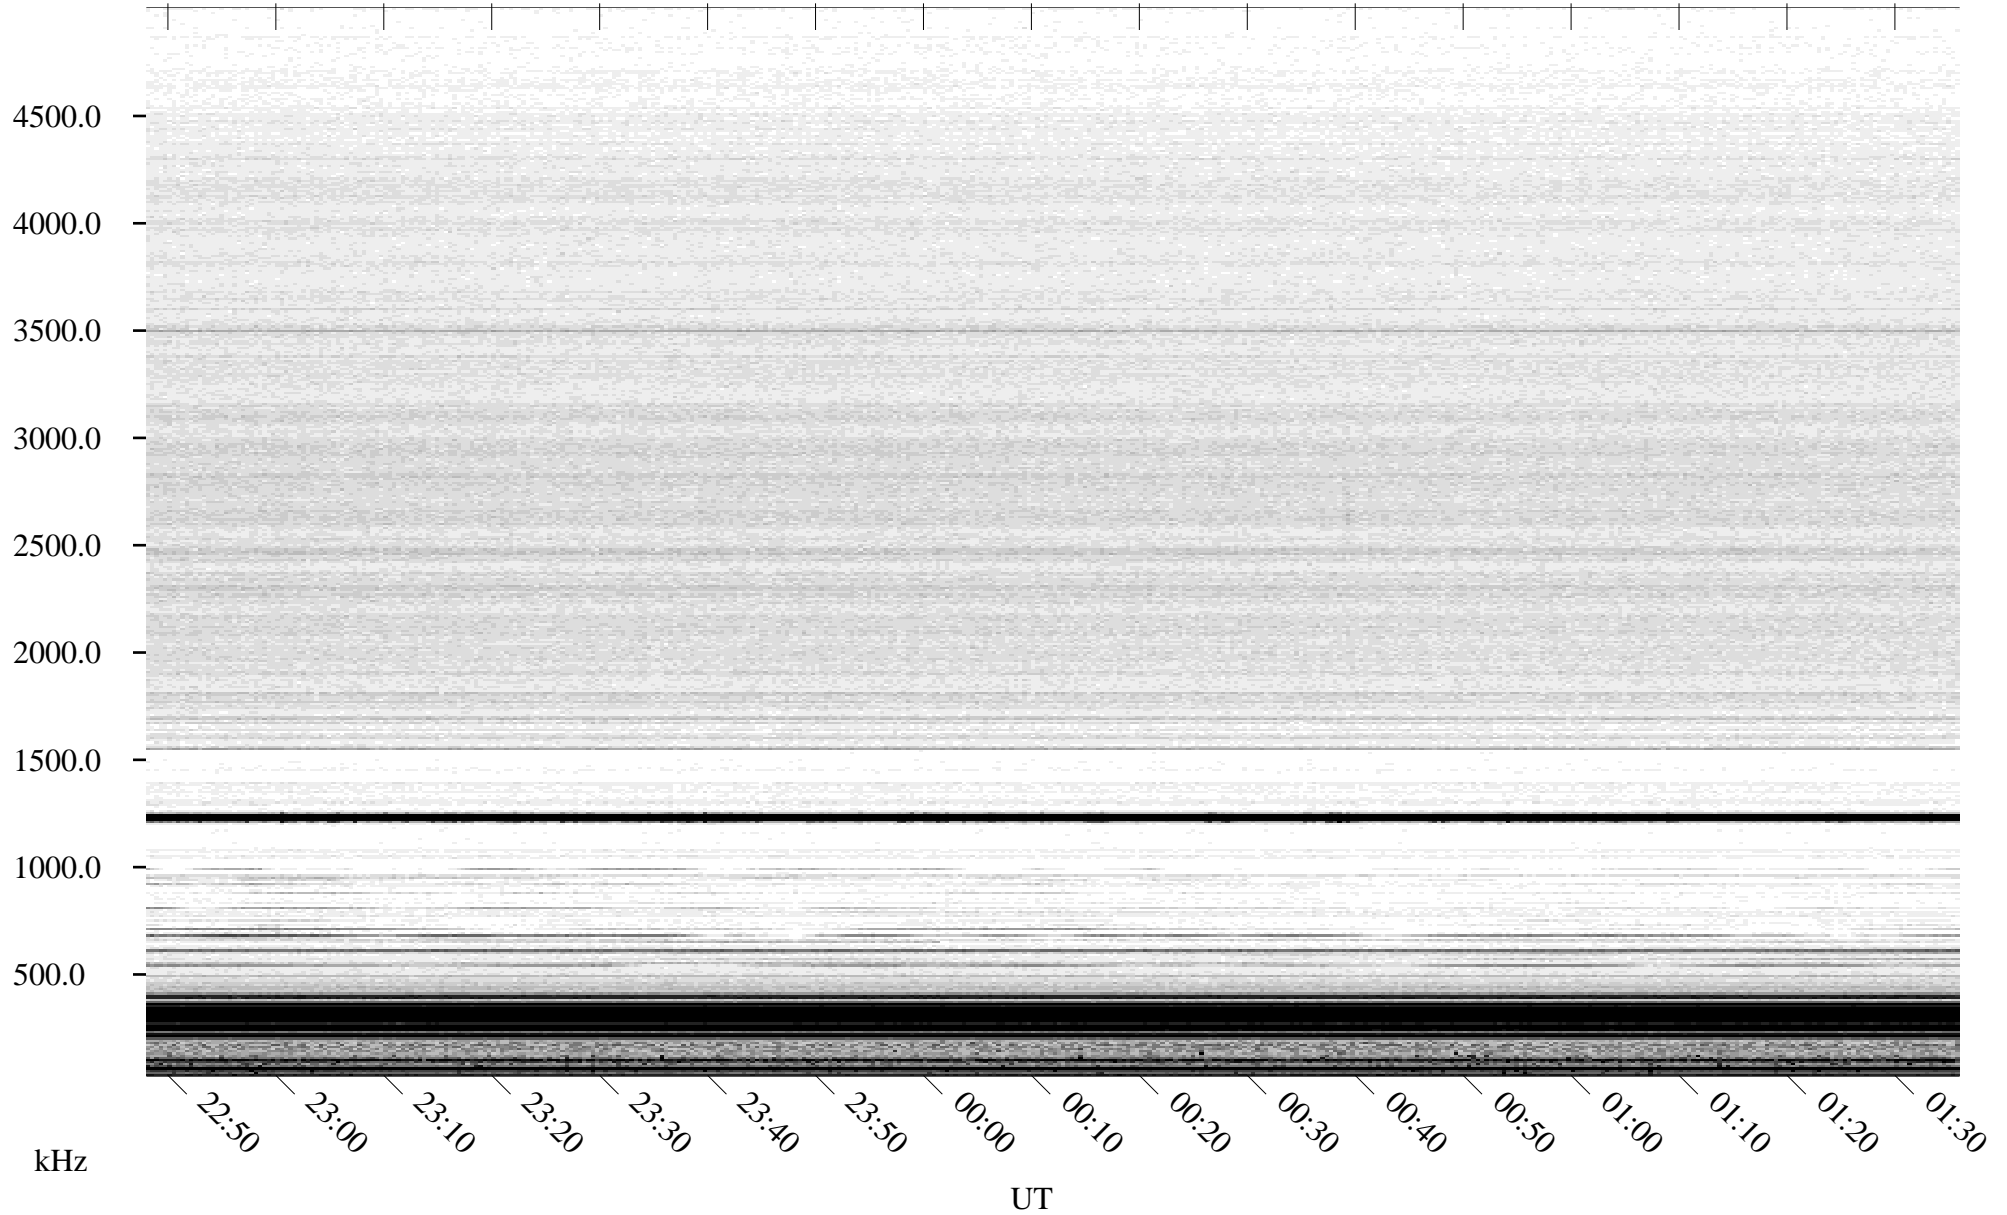

05/17/2005 Churchill, Manitoba

Linear Scale Black = 161 White = 15

ch05137l.r00m max_12

Page 1

05/17/2005 Churchill, Manitoba

Linear Scale

Black = 161

White = 15

ch05137l.r00m max_12

Page 2

05/18/2005 Churchill, Manitoba

Linear Scale

Black = 161

White = 15

ch05137l.r00m max_12

Page 3

05/18/2005 Churchill, Manitoba

Linear Scale Black = 161 White = 15

ch05137l.r00m max_12

Page 4

05/18/2005 Churchill, Manitoba

Linear Scale Black = 161 White = 15

ch05137l.r00m max_12

Page 5

05/18/2005 Churchill, Manitoba

Linear Scale Black = 161 White = 15

ch05137l.r00m max_12

Page 6

05/18/2005 Churchill, Manitoba

Linear Scale Black = 161 White = 15

ch051371.r00m max_12

Page 7