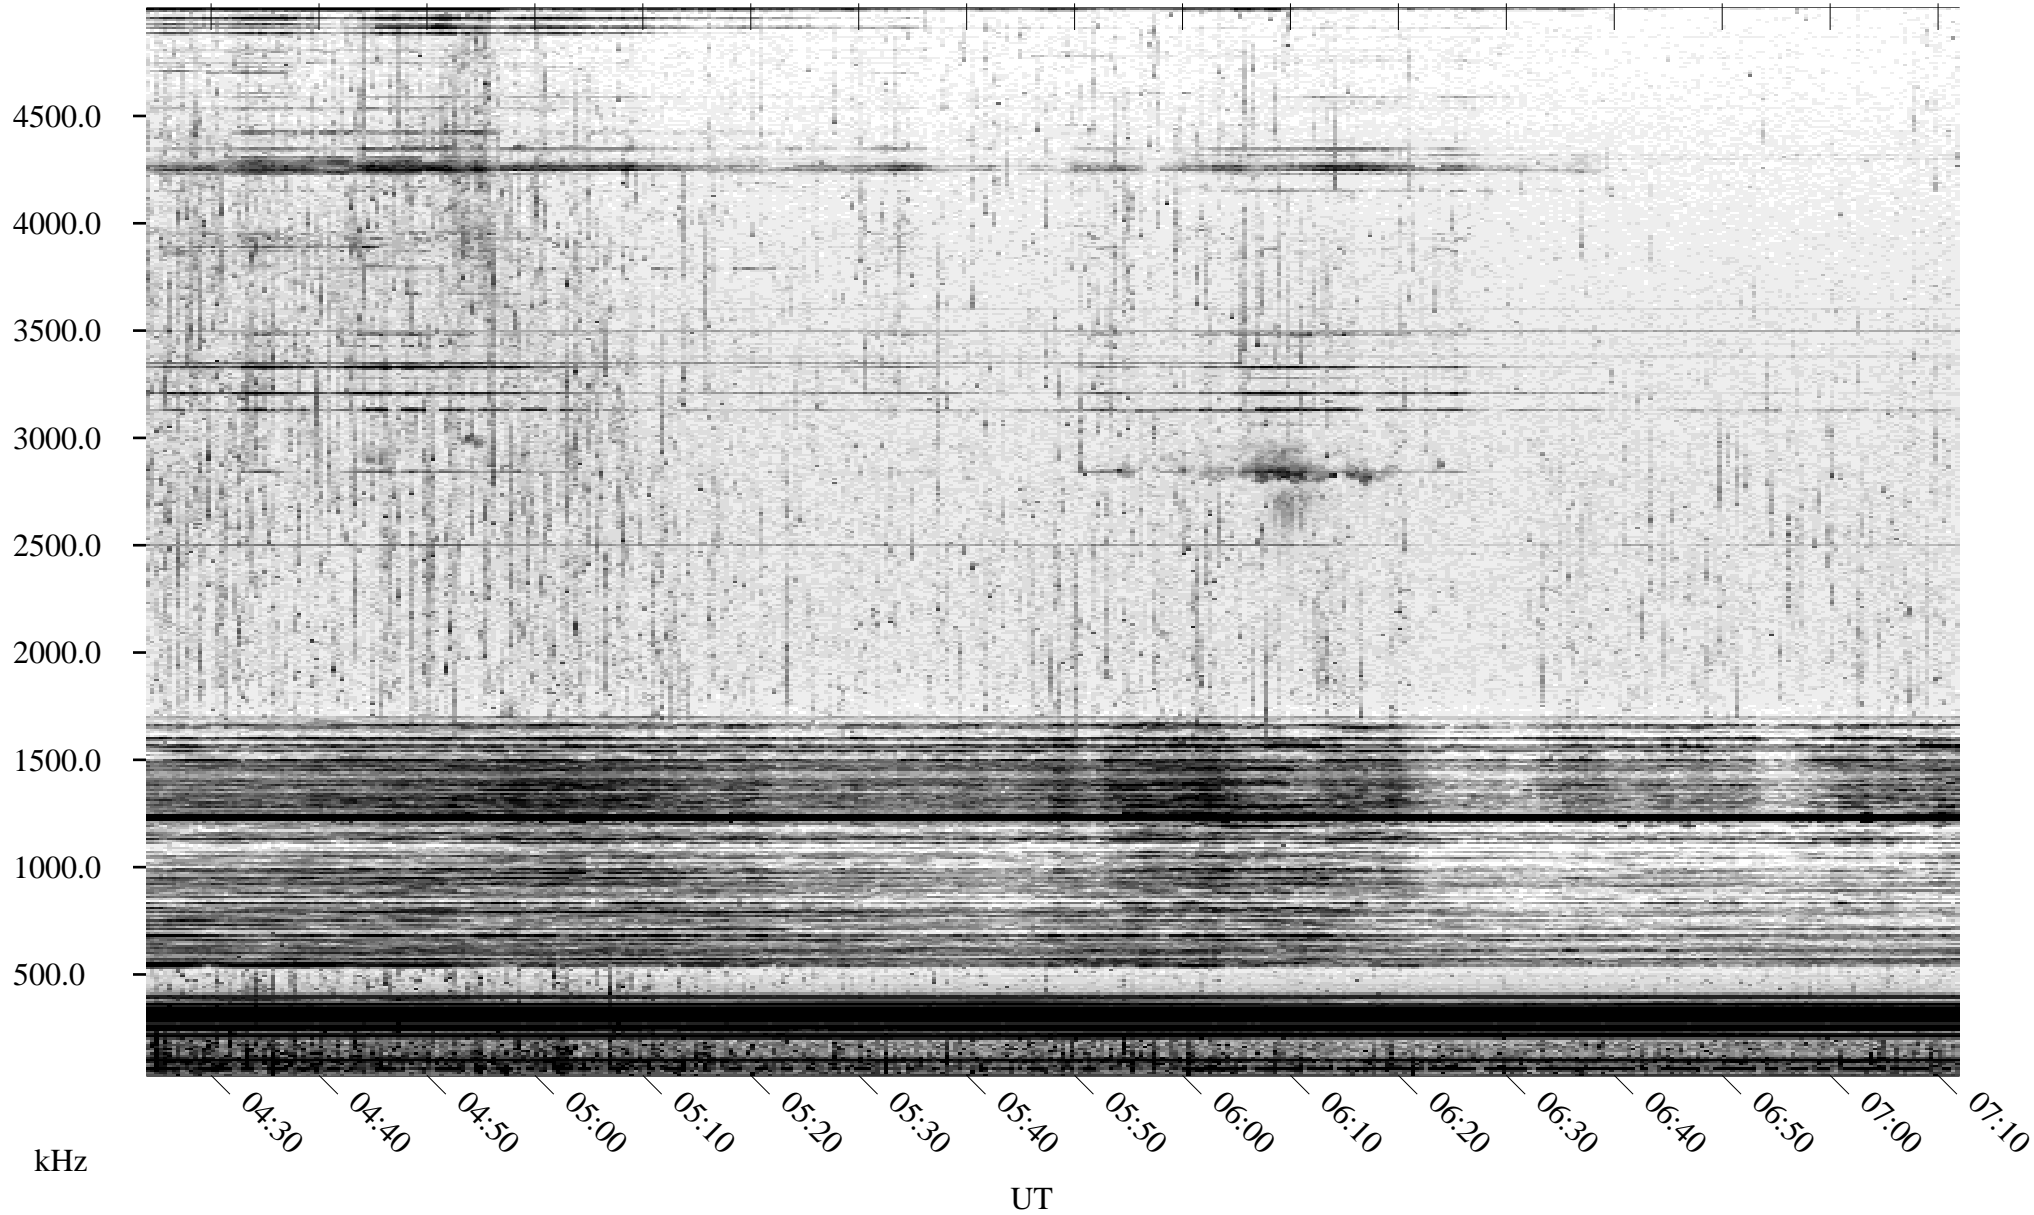

05/19/2005 Churchill, Manitoba

Linear Scale Black = 161 White = 15

ch05139l.r00m max_12

Page 1

05/19/2005 Churchill, Manitoba

Linear Scale

Black = 161

White = 15

ch05139l.r00m max_12

Page 2

05/20/2005 Churchill, Manitoba

Linear Scale Black = 161 White = 15

ch05139l.r00m max_12

Page 3

05/20/2005 Churchill, Manitoba

Linear Scale Black = 161 White = 15

ch05139l.r00m max_12

Page 4

05/20/2005 Churchill, Manitoba

Linear Scale Black = 161 White = 15

ch05139l.r00m max_12

Page 5

05/20/2005 Churchill, Manitoba

Linear Scale Black = 161 White = 15

ch05139l.r00m max_12

Page 6

05/20/2005 Churchill, Manitoba

Linear Scale Black = 161 White = 15

ch05139l.r00m max_12

Page 7

05/20/2005 Churchill, Manitoba

Linear Scale Black = 161 White = 15