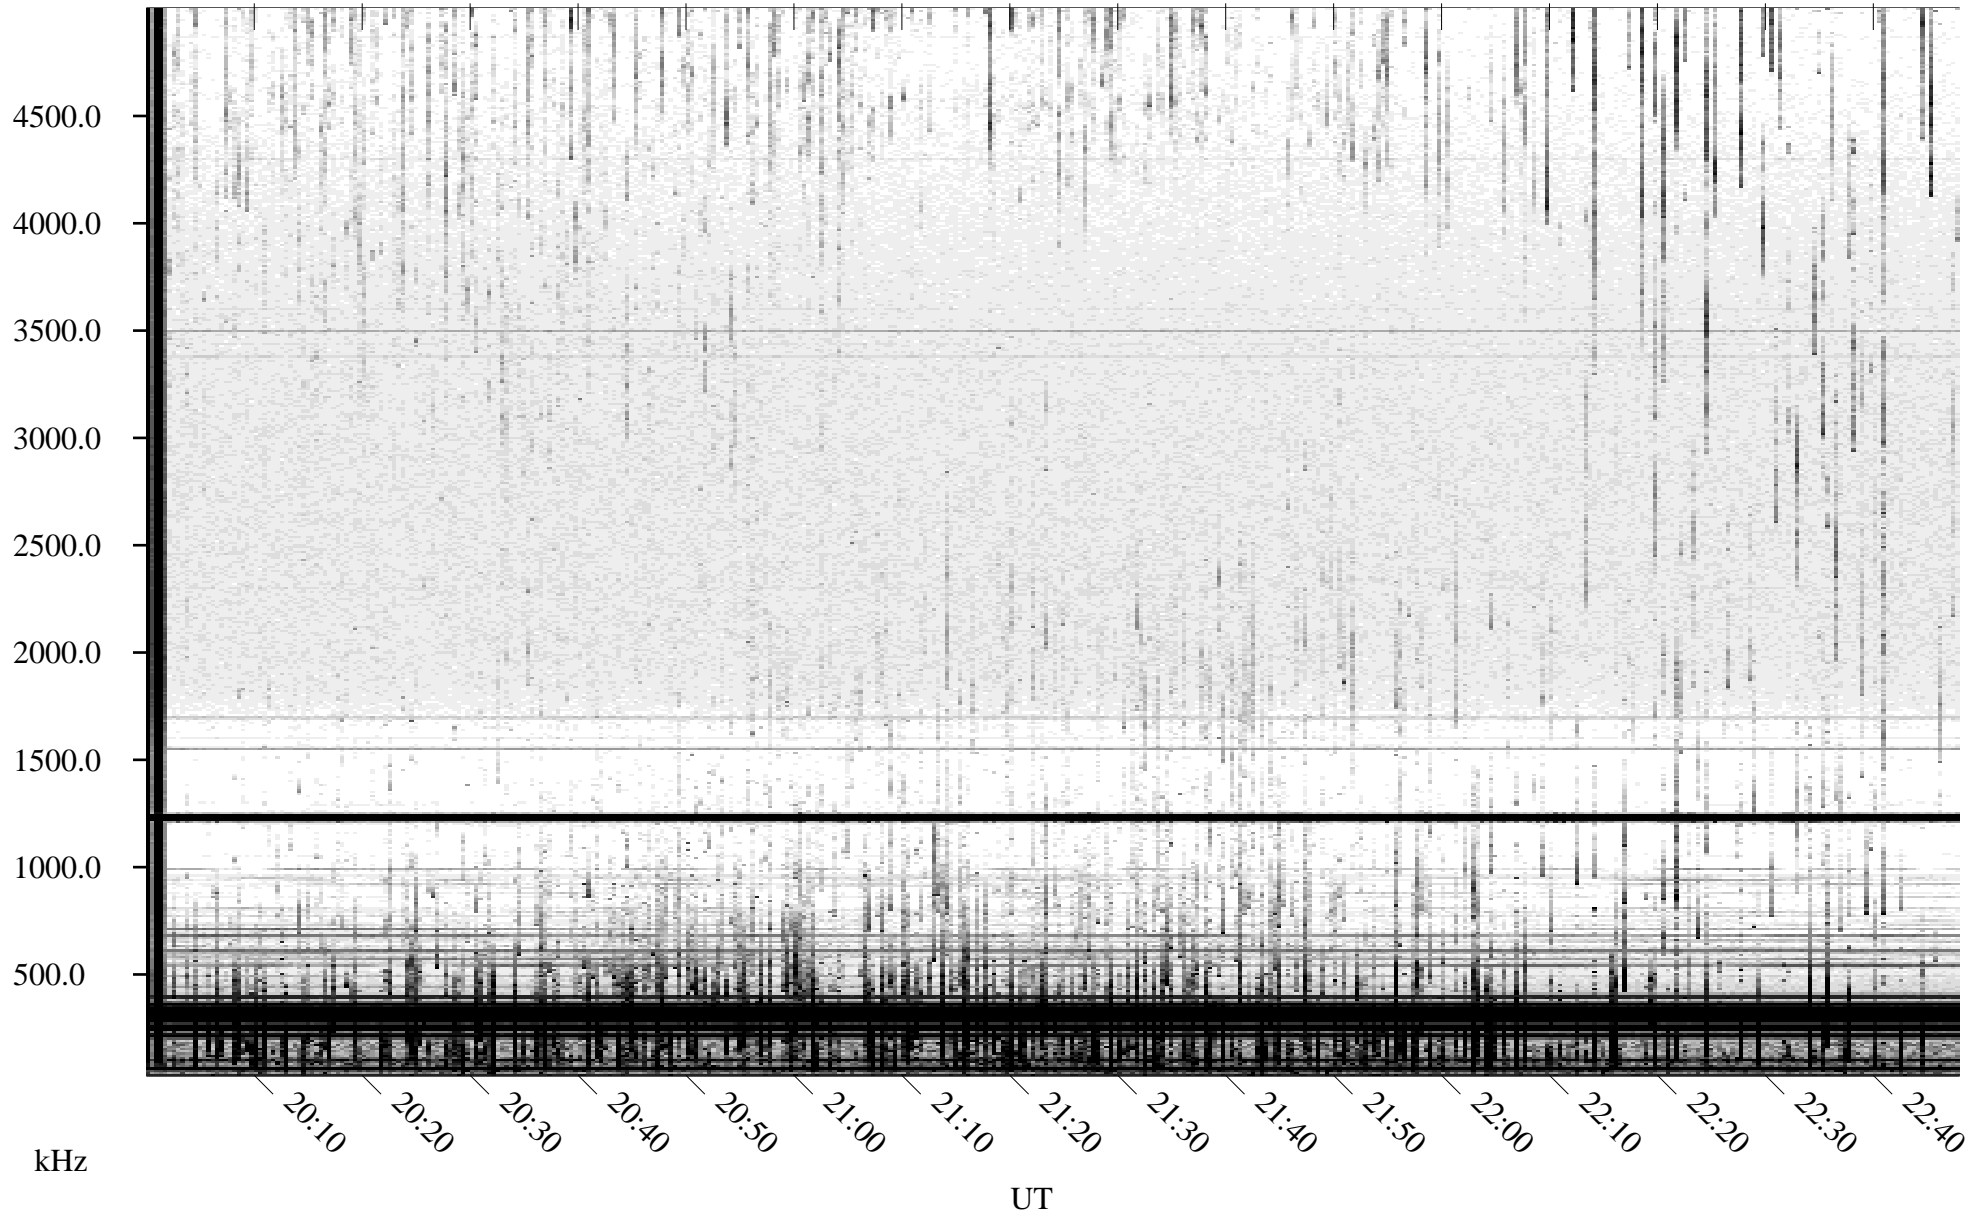

05/28/2005 Churchill, Manitoba

Linear Scale Black = 161 White = 15

ch05148l.r00m max_12

Page 1

05/28/2005 Churchill, Manitoba

Linear Scale Black = 161 White = 15

ch05148l.r00m max_12

Page 2

05/29/2005 Churchill, Manitoba

Linear Scale Black = 161 White = 15

ch05148l.r00m max_12

Page 3

05/29/2005 Churchill, Manitoba

Linear Scale Black = 161 White = 15

ch05148l.r00m max_12

Page 4

05/29/2005 Churchill, Manitoba

Linear Scale Black = 161 White = 15

ch05148l.r00m max_12

Page 5

05/29/2005 Churchill, Manitoba

Linear Scale Black = 161 White = 15

ch05148l.r00m max_12

Page 6

05/29/2005 Churchill, Manitoba

Linear Scale Black = 161 White = 15

ch05148l.r00m max_12

Page 7

05/29/2005 Churchill, Manitoba

Linear Scale Black = 161 White = 15

ch05148l.r00m max_12

Page 8