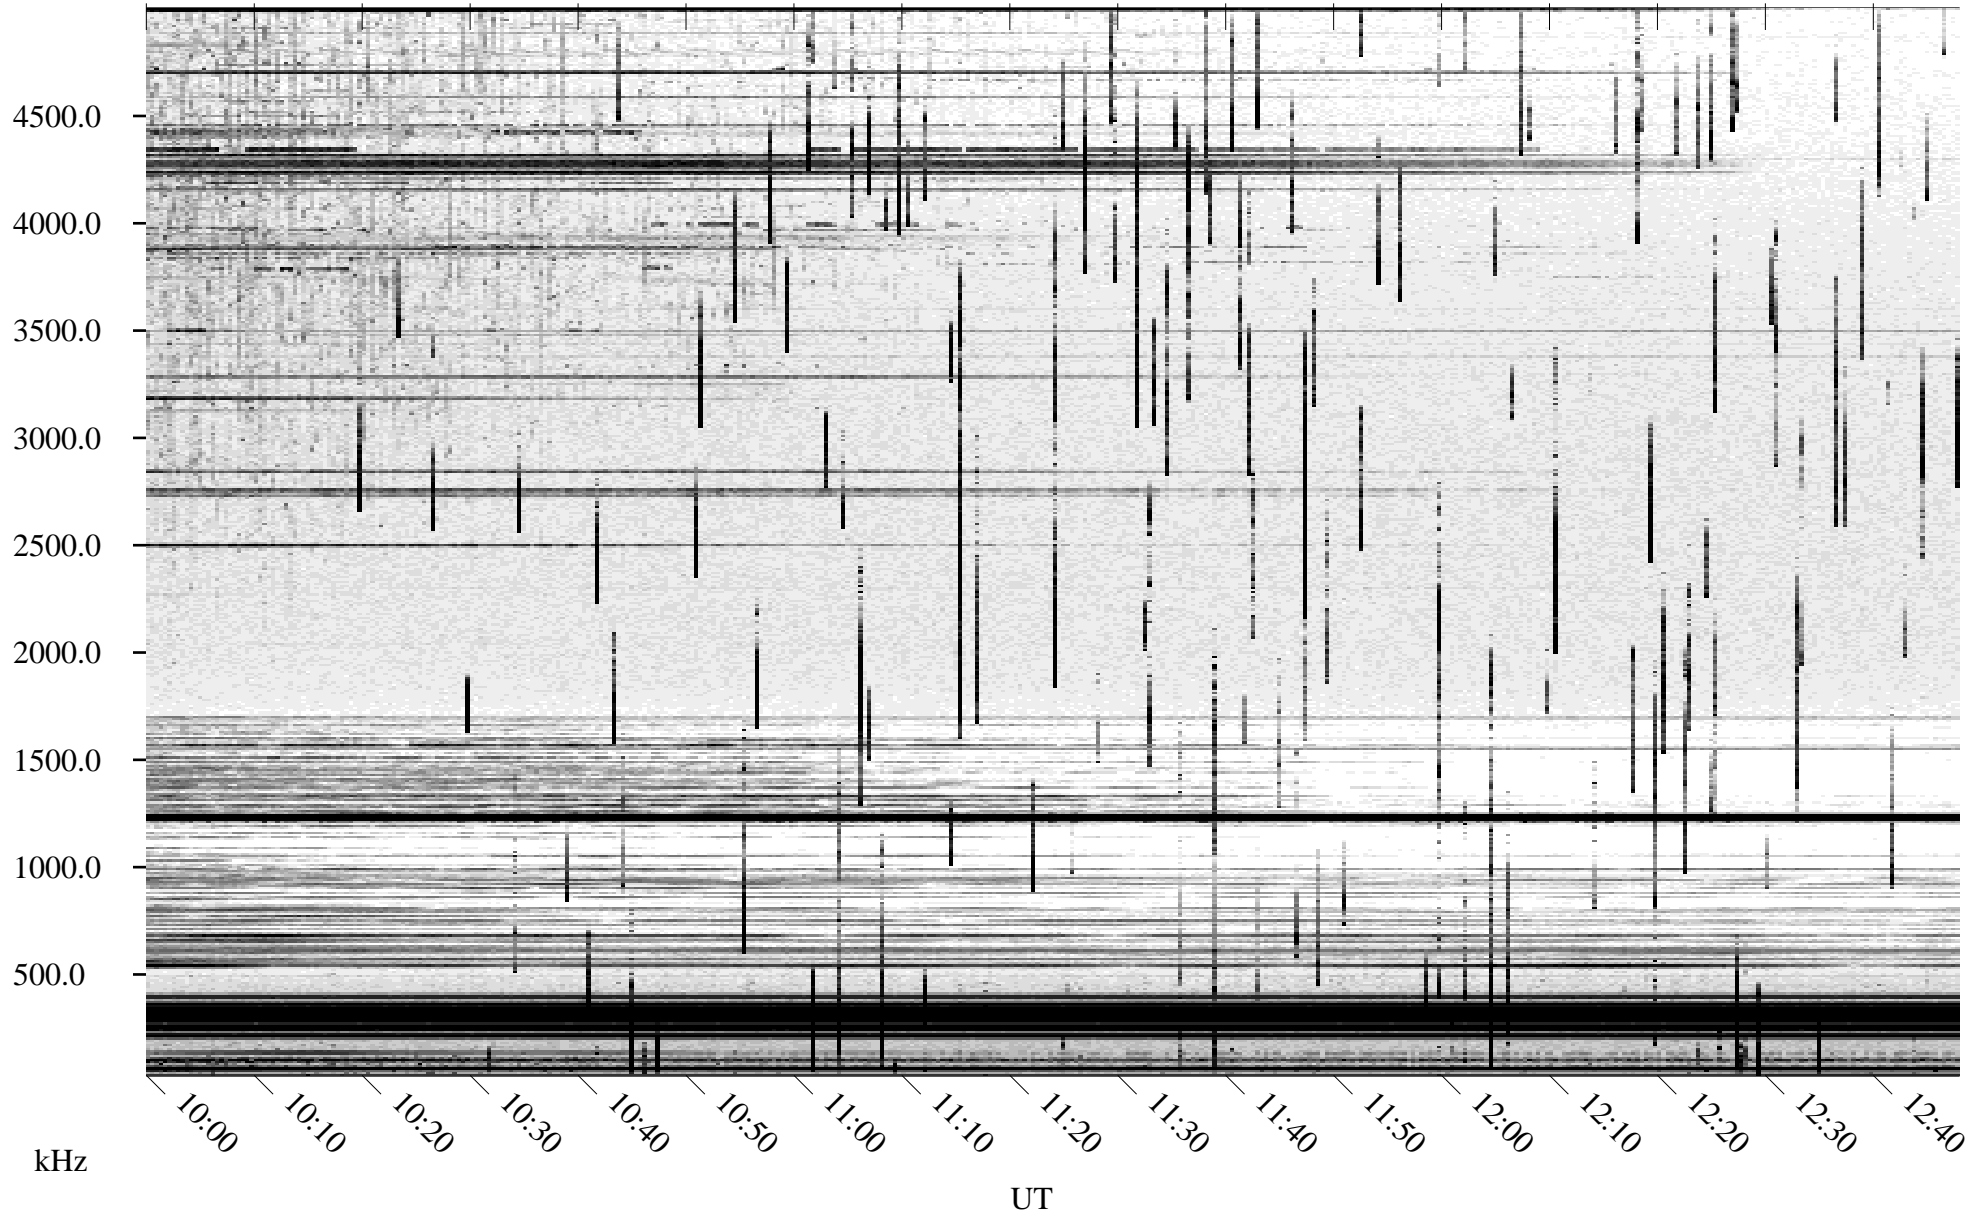

05/28/2005 Churchill, Manitoba

Linear Scale Black = 161 White = 15

ch05148l.r00m max_12

Page 1

05/28/2005 Churchill, Manitoba

Linear Scale Black = 161 White = 15

ch05148l.r00m max_12

Page 2

05/29/2005 Churchill, Manitoba

Linear Scale Black = 161 White = 15

ch05148l.r00m max_12

Page 3

05/29/2005 Churchill, Manitoba

Linear Scale Black = 161 White = 15

ch05148l.r00m max_12

Page 4

05/29/2005 Churchill, Manitoba

Linear Scale Black = 161 White = 15

ch05148l.r00m max_12

Page 5

05/29/2005 Churchill, Manitoba

Linear Scale Black = 161 White = 15

ch05148l.r00m max_12

Page 6

05/29/2005 Churchill, Manitoba

Linear Scale Black = 161 White = 15

ch05148l.r00m max_12

Page 7

05/29/2005 Churchill, Manitoba

Linear Scale Black = 161 White = 15

ch05148l.r00m max_12

Page 8