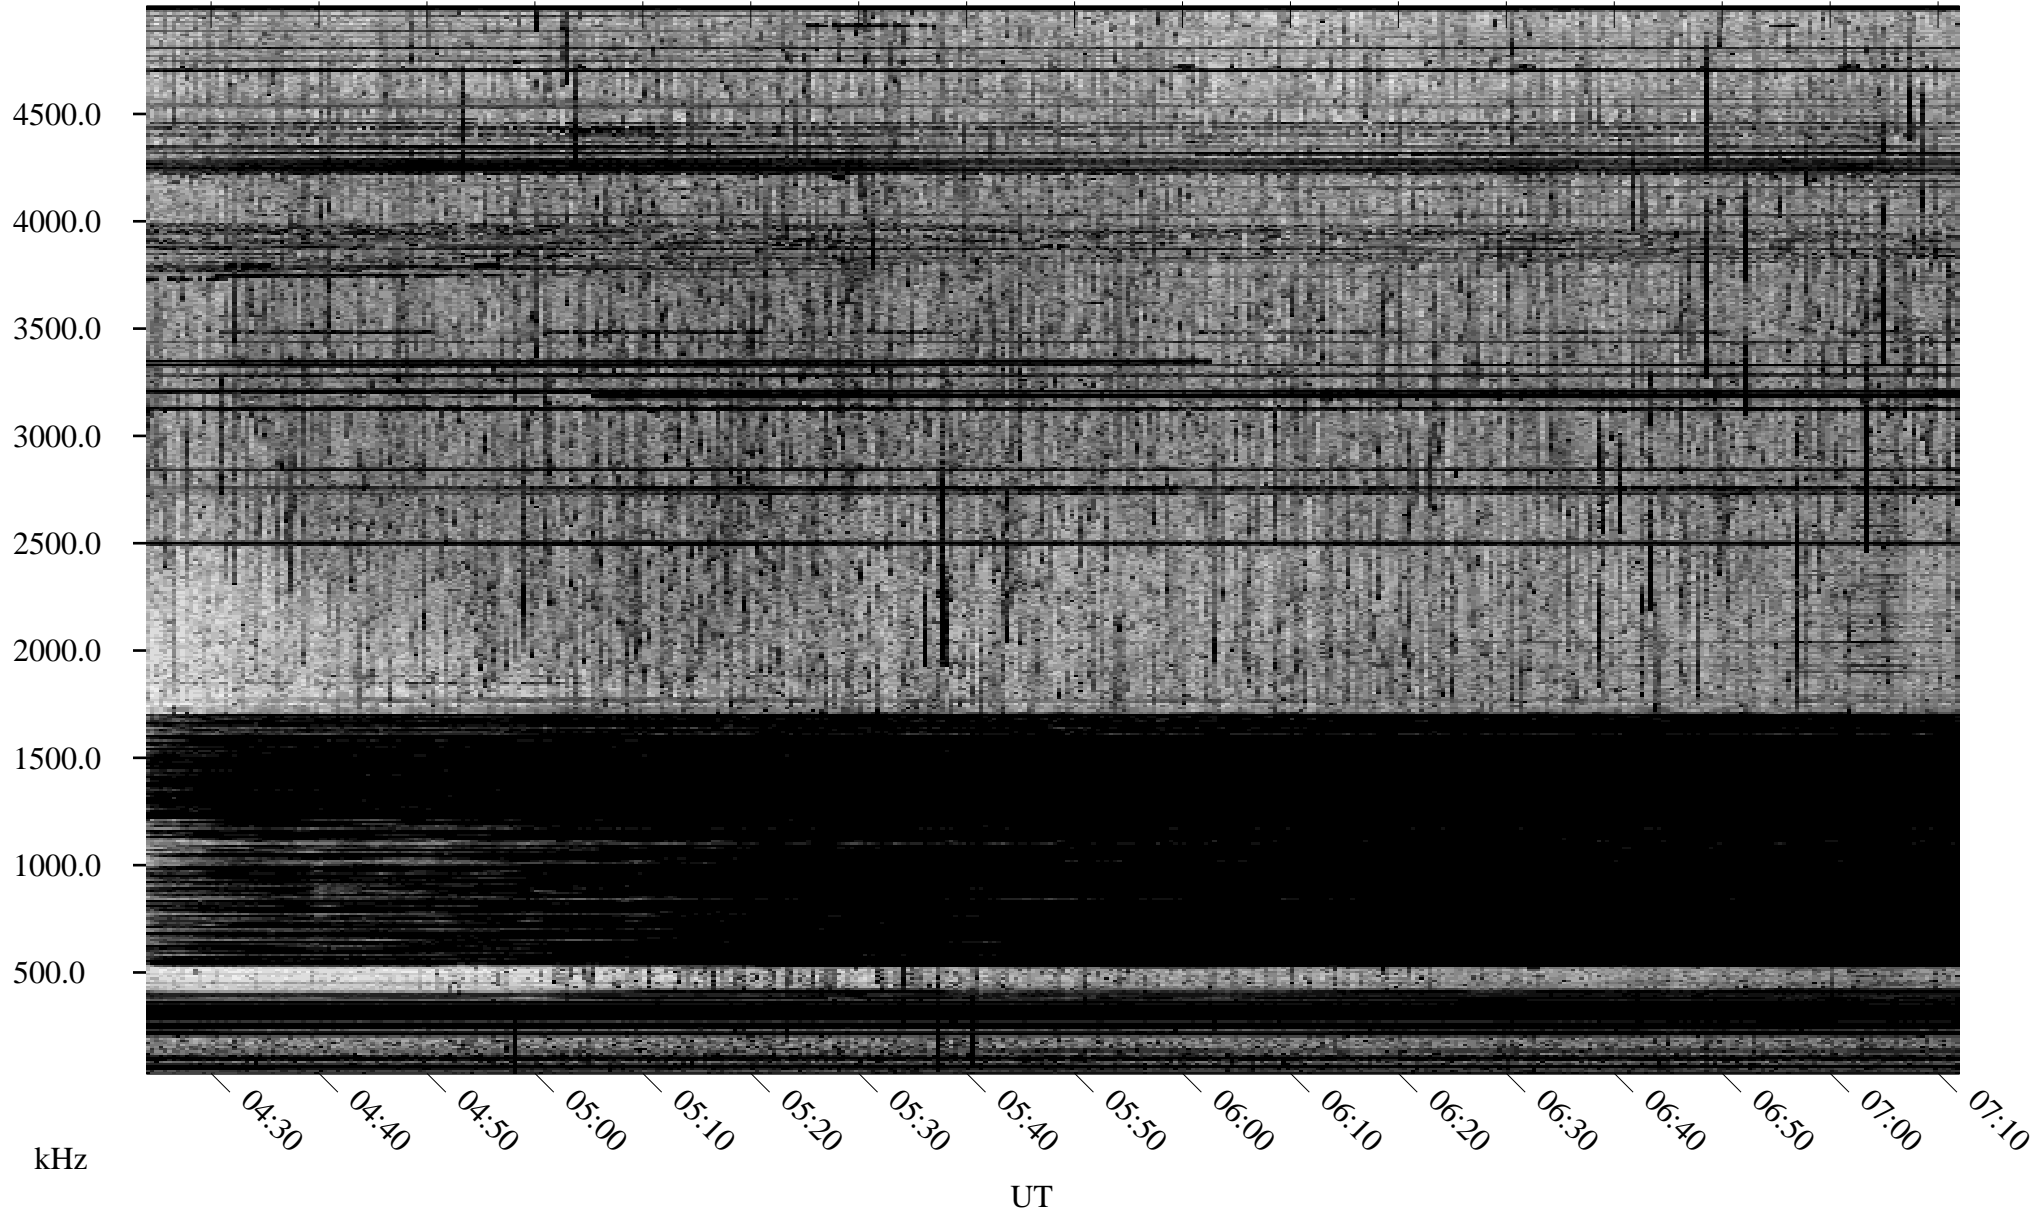

05/28/2005 Churchill, Manitoba

Linear Scale Black = 161 White = 15

ch05148l.r00m max_12

Page 1

05/28/2005 Churchill, Manitoba

Linear Scale Black = 161 White = 15

ch05148l.r00m max_12

Page 2

05/29/2005 Churchill, Manitoba

Linear Scale Black = 161 White = 15

ch05148l.r00m max_12

Page 3

05/29/2005 Churchill, Manitoba

Linear Scale Black = 161 White = 15

ch05148l.r00m max_12

Page 4

05/29/2005 Churchill, Manitoba

Linear Scale Black = 161 White = 15

ch05148l.r00m max_12

Page 5

05/29/2005 Churchill, Manitoba

Linear Scale Black = 161 White = 15

ch05148l.r00m max_12

Page 6

05/29/2005 Churchill, Manitoba

Linear Scale Black = 161 White = 15

ch05148l.r00m max_12

Page 7

05/29/2005 Churchill, Manitoba

Linear Scale Black = 161 White = 15

ch05148l.r00m max_12

Page 8