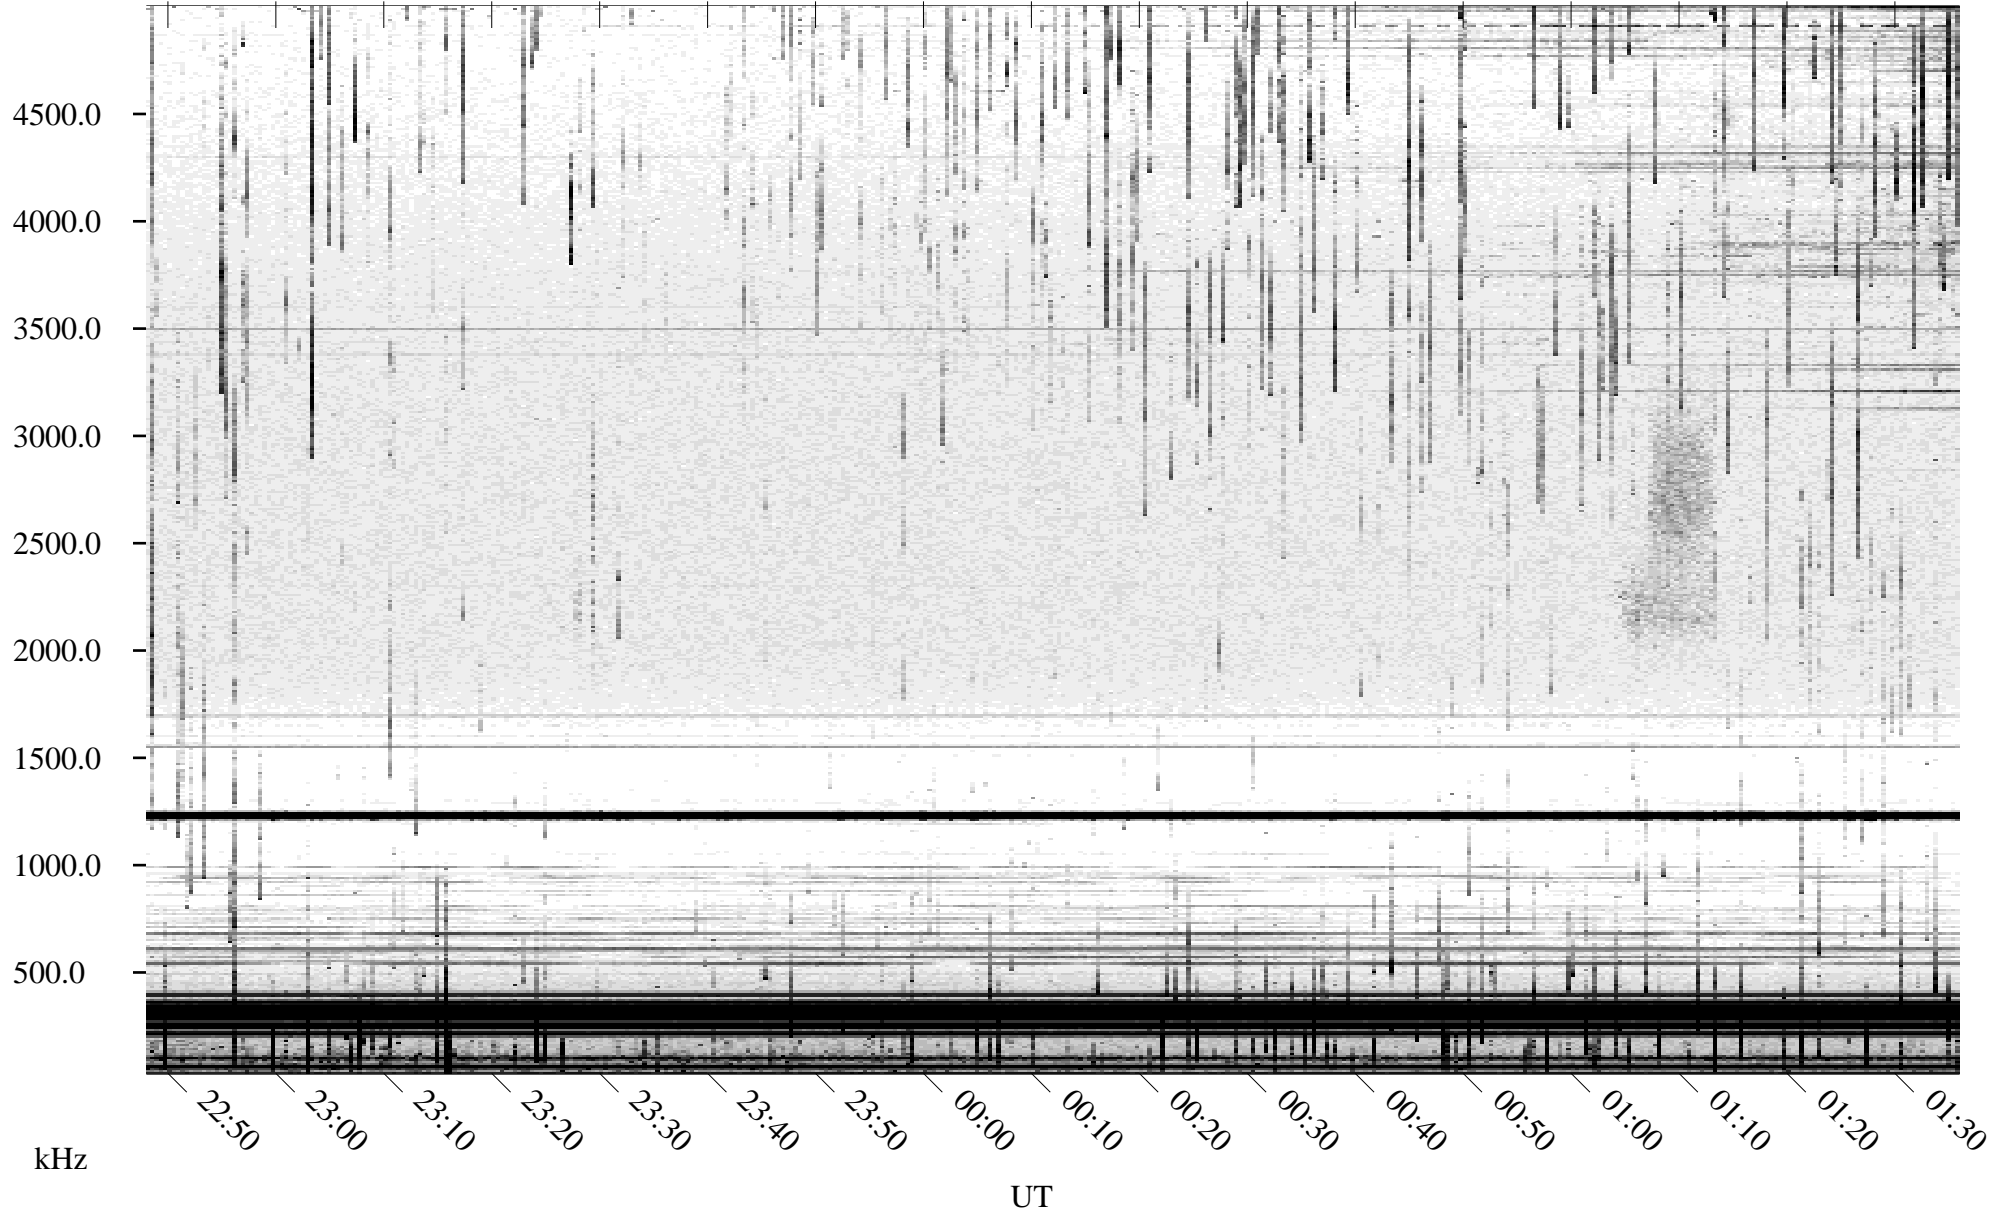

05/28/2005 Churchill, Manitoba

Linear Scale Black = 161 White = 15

ch05148l.r00m max_12

Page 1

05/28/2005 Churchill, Manitoba

Linear Scale Black = 161 White = 15

ch05148l.r00m max_12

Page 2

05/29/2005 Churchill, Manitoba

Linear Scale Black = 161 White = 15

ch05148l.r00m max_12

Page 3

05/29/2005 Churchill, Manitoba

Linear Scale Black = 161 White = 15

ch05148l.r00m max_12

Page 4

05/29/2005 Churchill, Manitoba

Linear Scale Black = 161 White = 15

ch05148l.r00m max_12

Page 5

05/29/2005 Churchill, Manitoba

Linear Scale Black = 161 White = 15

ch05148l.r00m max_12

Page 6

05/29/2005 Churchill, Manitoba

Linear Scale Black = 161 White = 15

ch05148l.r00m max_12

Page 7

05/29/2005 Churchill, Manitoba

Linear Scale Black = 161 White = 15

ch05148l.r00m max_12

Page 8