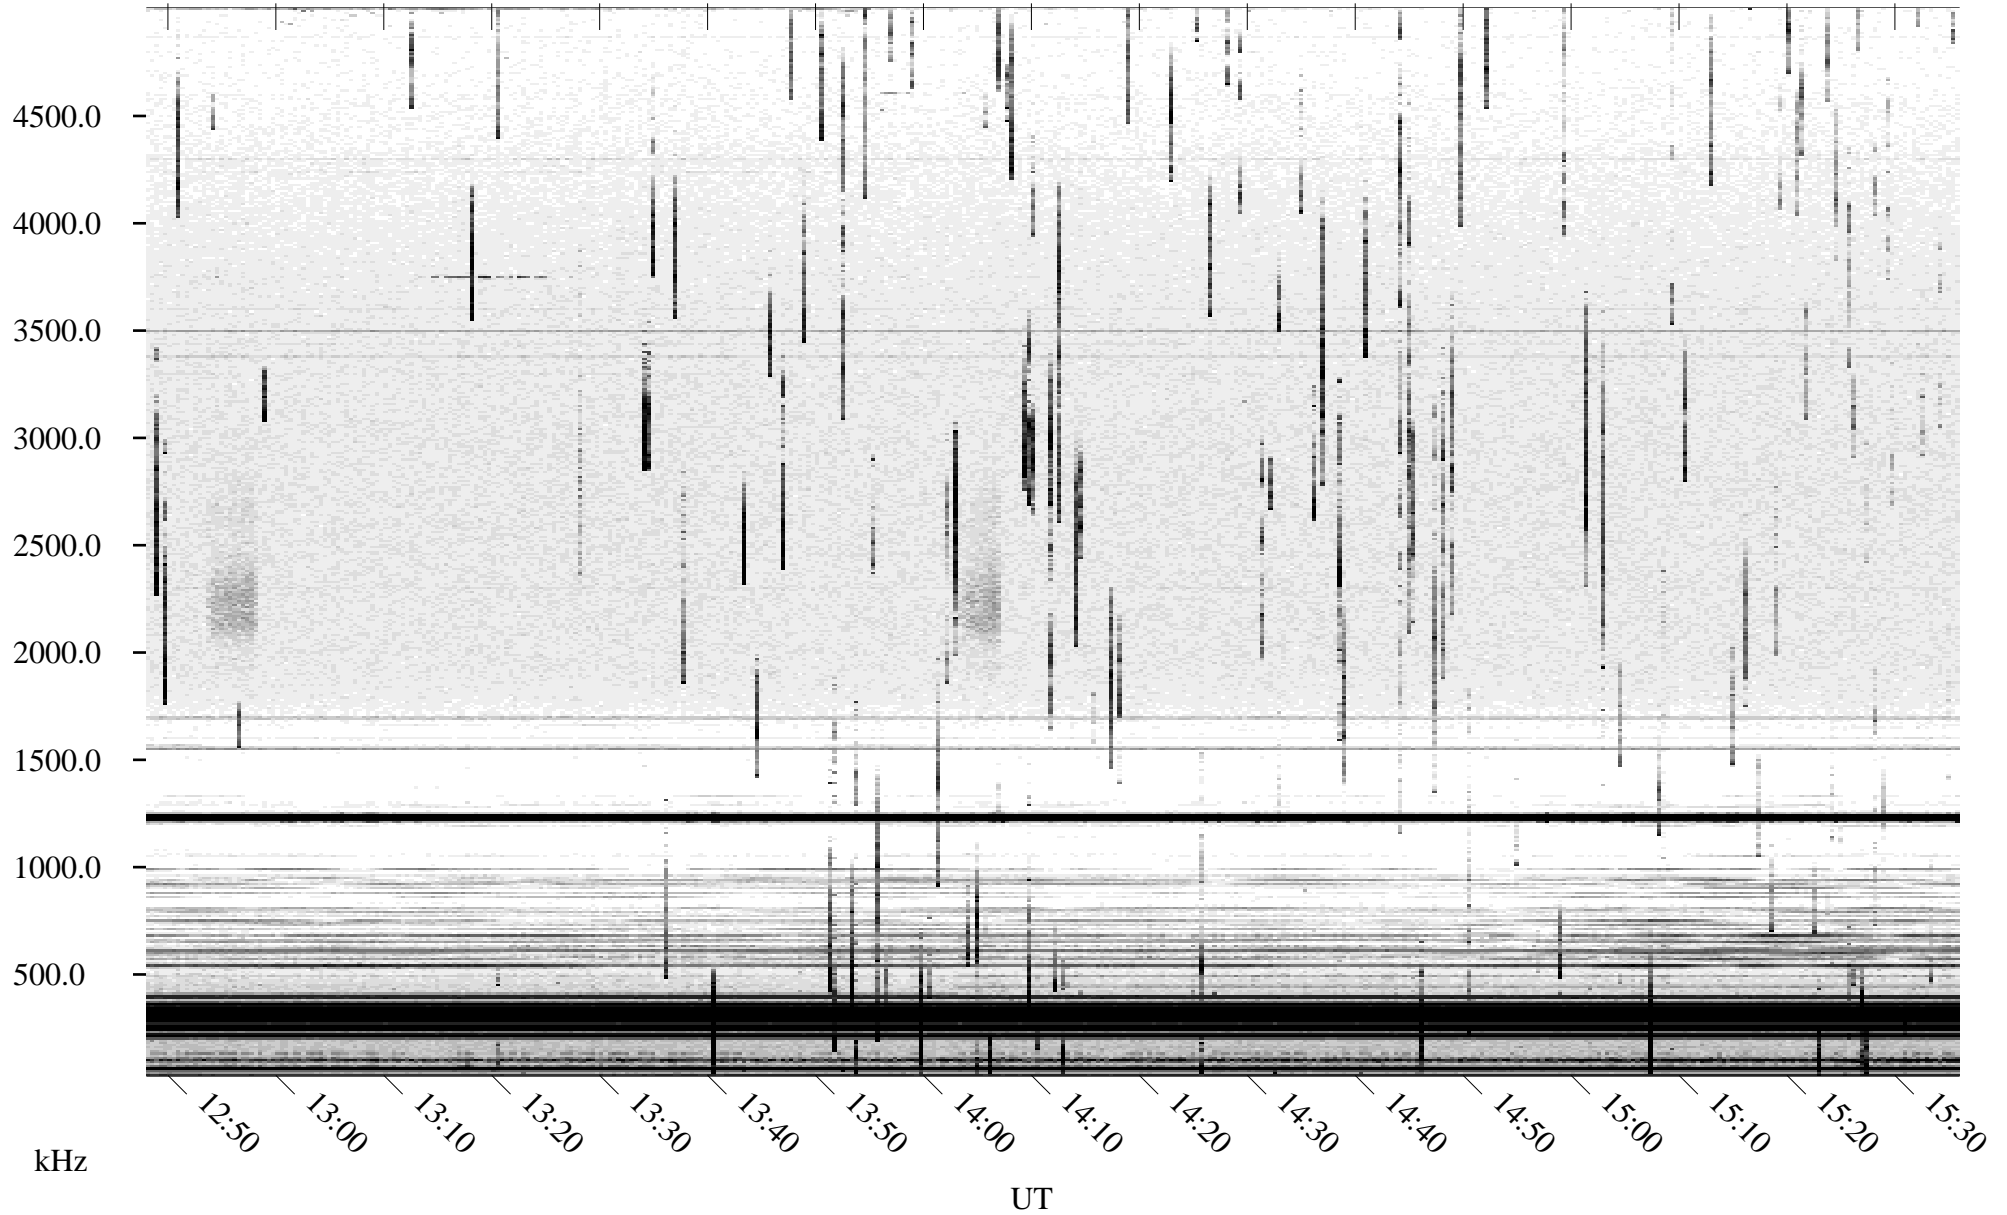

05/28/2005 Churchill, Manitoba

Linear Scale Black = 161 White = 15

ch05148l.r00m max_12

Page 1

05/28/2005 Churchill, Manitoba

Linear Scale Black = 161 White = 15

ch05148l.r00m max_12

Page 2

05/29/2005 Churchill, Manitoba

Linear Scale Black = 161 White = 15

ch05148l.r00m max_12

Page 3

05/29/2005 Churchill, Manitoba

Linear Scale Black = 161 White = 15

ch05148l.r00m max_12

Page 4

05/29/2005 Churchill, Manitoba

Linear Scale Black = 161 White = 15

ch05148l.r00m max_12

Page 5

05/29/2005 Churchill, Manitoba

Linear Scale Black = 161 White = 15

ch05148l.r00m max_12

Page 6

05/29/2005 Churchill, Manitoba

Linear Scale Black = 161 White = 15

ch05148l.r00m max_12

Page 7

05/29/2005 Churchill, Manitoba

Linear Scale Black = 161 White = 15

ch05148l.r00m max_12

Page 8