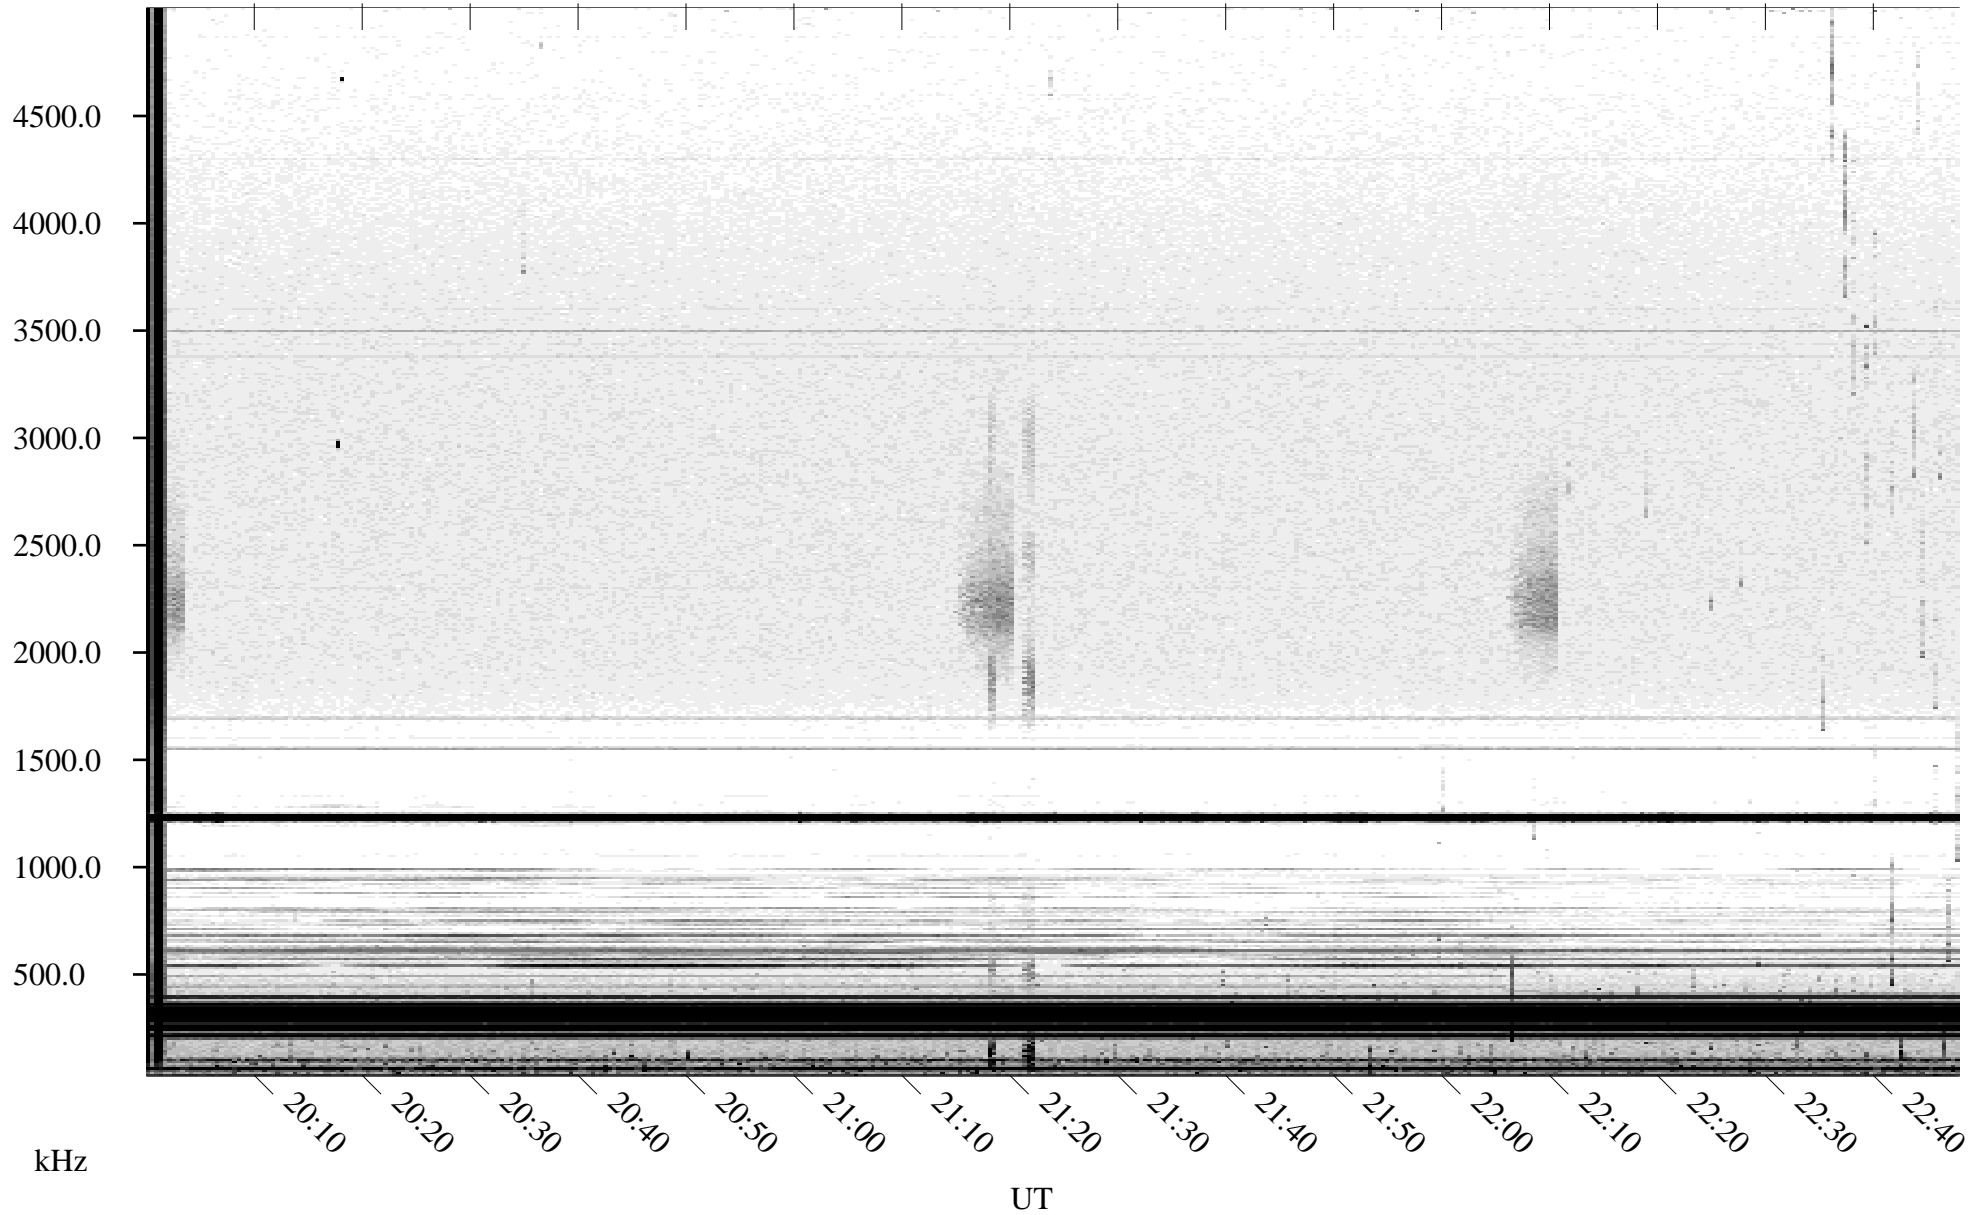

05/29/2005 Churchill, Manitoba

Linear Scale Black = 161 White = 15

ch05149l.r00m max_12

Page 1

05/29/2005 Churchill, Manitoba

Linear Scale Black = 161 White = 15

ch05149l.r00m max_12

Page 2

05/30/2005 Churchill, Manitoba

Linear Scale Black = 161 White = 15

ch05149l.r00m max_12

Page 3

05/30/2005 Churchill, Manitoba

Linear Scale Black = 161 White = 15

ch05149l.r00m max_12

Page 4

05/30/2005 Churchill, Manitoba

Linear Scale Black = 161 White = 15

ch05149l.r00m max_12

Page 5

05/30/2005 Churchill, Manitoba

Linear Scale Black = 161 White = 15

ch05149l.r00m max_12

Page 6

05/30/2005 Churchill, Manitoba

Linear Scale Black = 161 White = 15

ch05149l.r00m max_12

Page 7

05/30/2005 Churchill, Manitoba

Linear Scale Black = 161 White = 15

ch05149l.r00m max_12