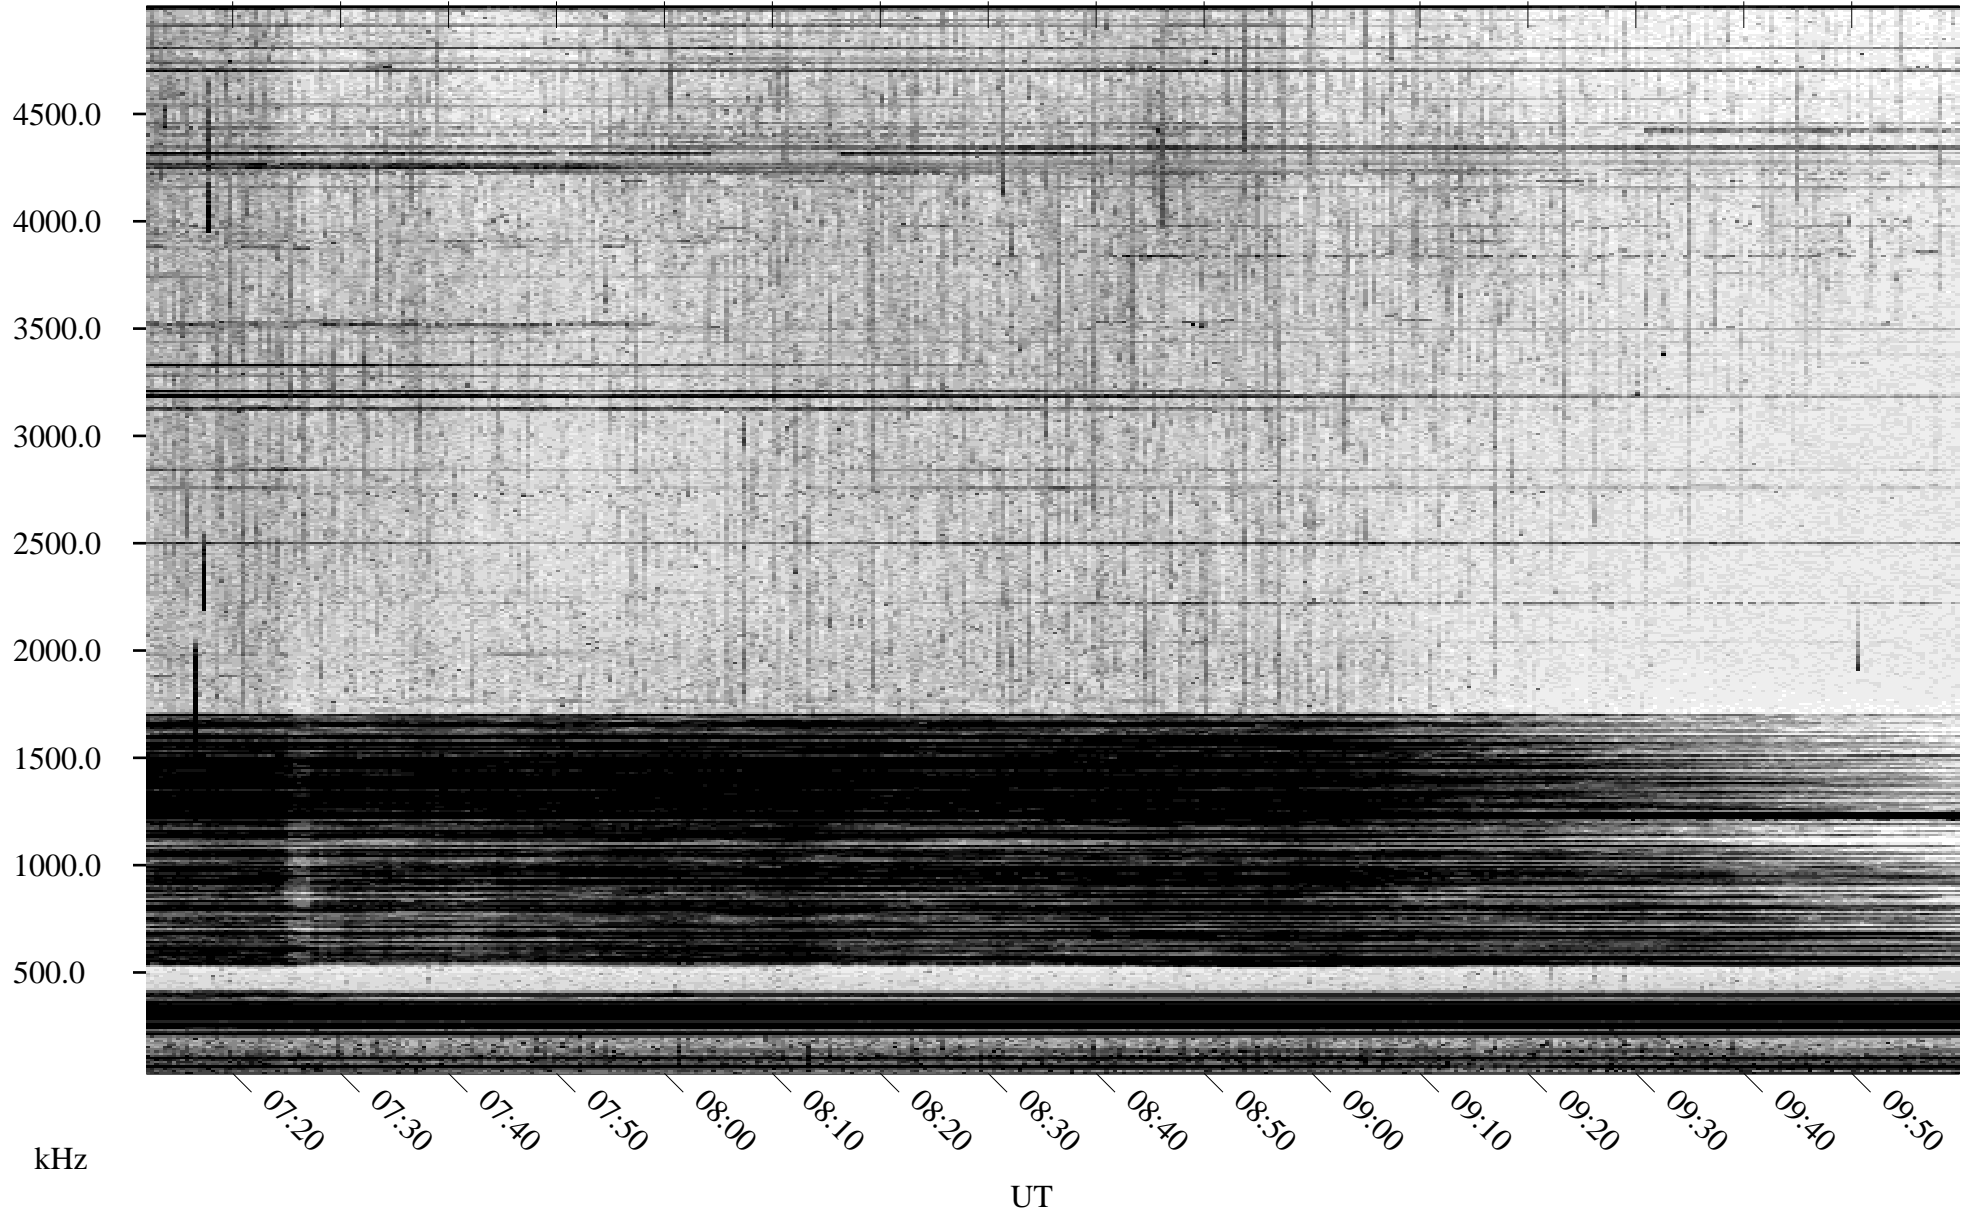

05/29/2005 Churchill, Manitoba

Linear Scale Black = 161 White = 15

ch05149l.r00m max_12

Page 1

05/29/2005 Churchill, Manitoba

Linear Scale Black = 161 White = 15

ch05149l.r00m max_12

Page 2

05/30/2005 Churchill, Manitoba

Linear Scale Black = 161 White = 15

ch05149l.r00m max_12

Page 3

05/30/2005 Churchill, Manitoba

Linear Scale Black = 161 White = 15

ch05149l.r00m max_12

Page 4

05/30/2005 Churchill, Manitoba

Linear Scale Black = 161 White = 15

ch05149l.r00m max_12

Page 5

05/30/2005 Churchill, Manitoba

Linear Scale Black = 161 White = 15

ch05149l.r00m max_12

Page 6

05/30/2005 Churchill, Manitoba

Linear Scale Black = 161 White = 15

ch05149l.r00m max_12

Page 7

05/30/2005 Churchill, Manitoba

Linear Scale Black = 161 White = 15

ch05149l.r00m max_12