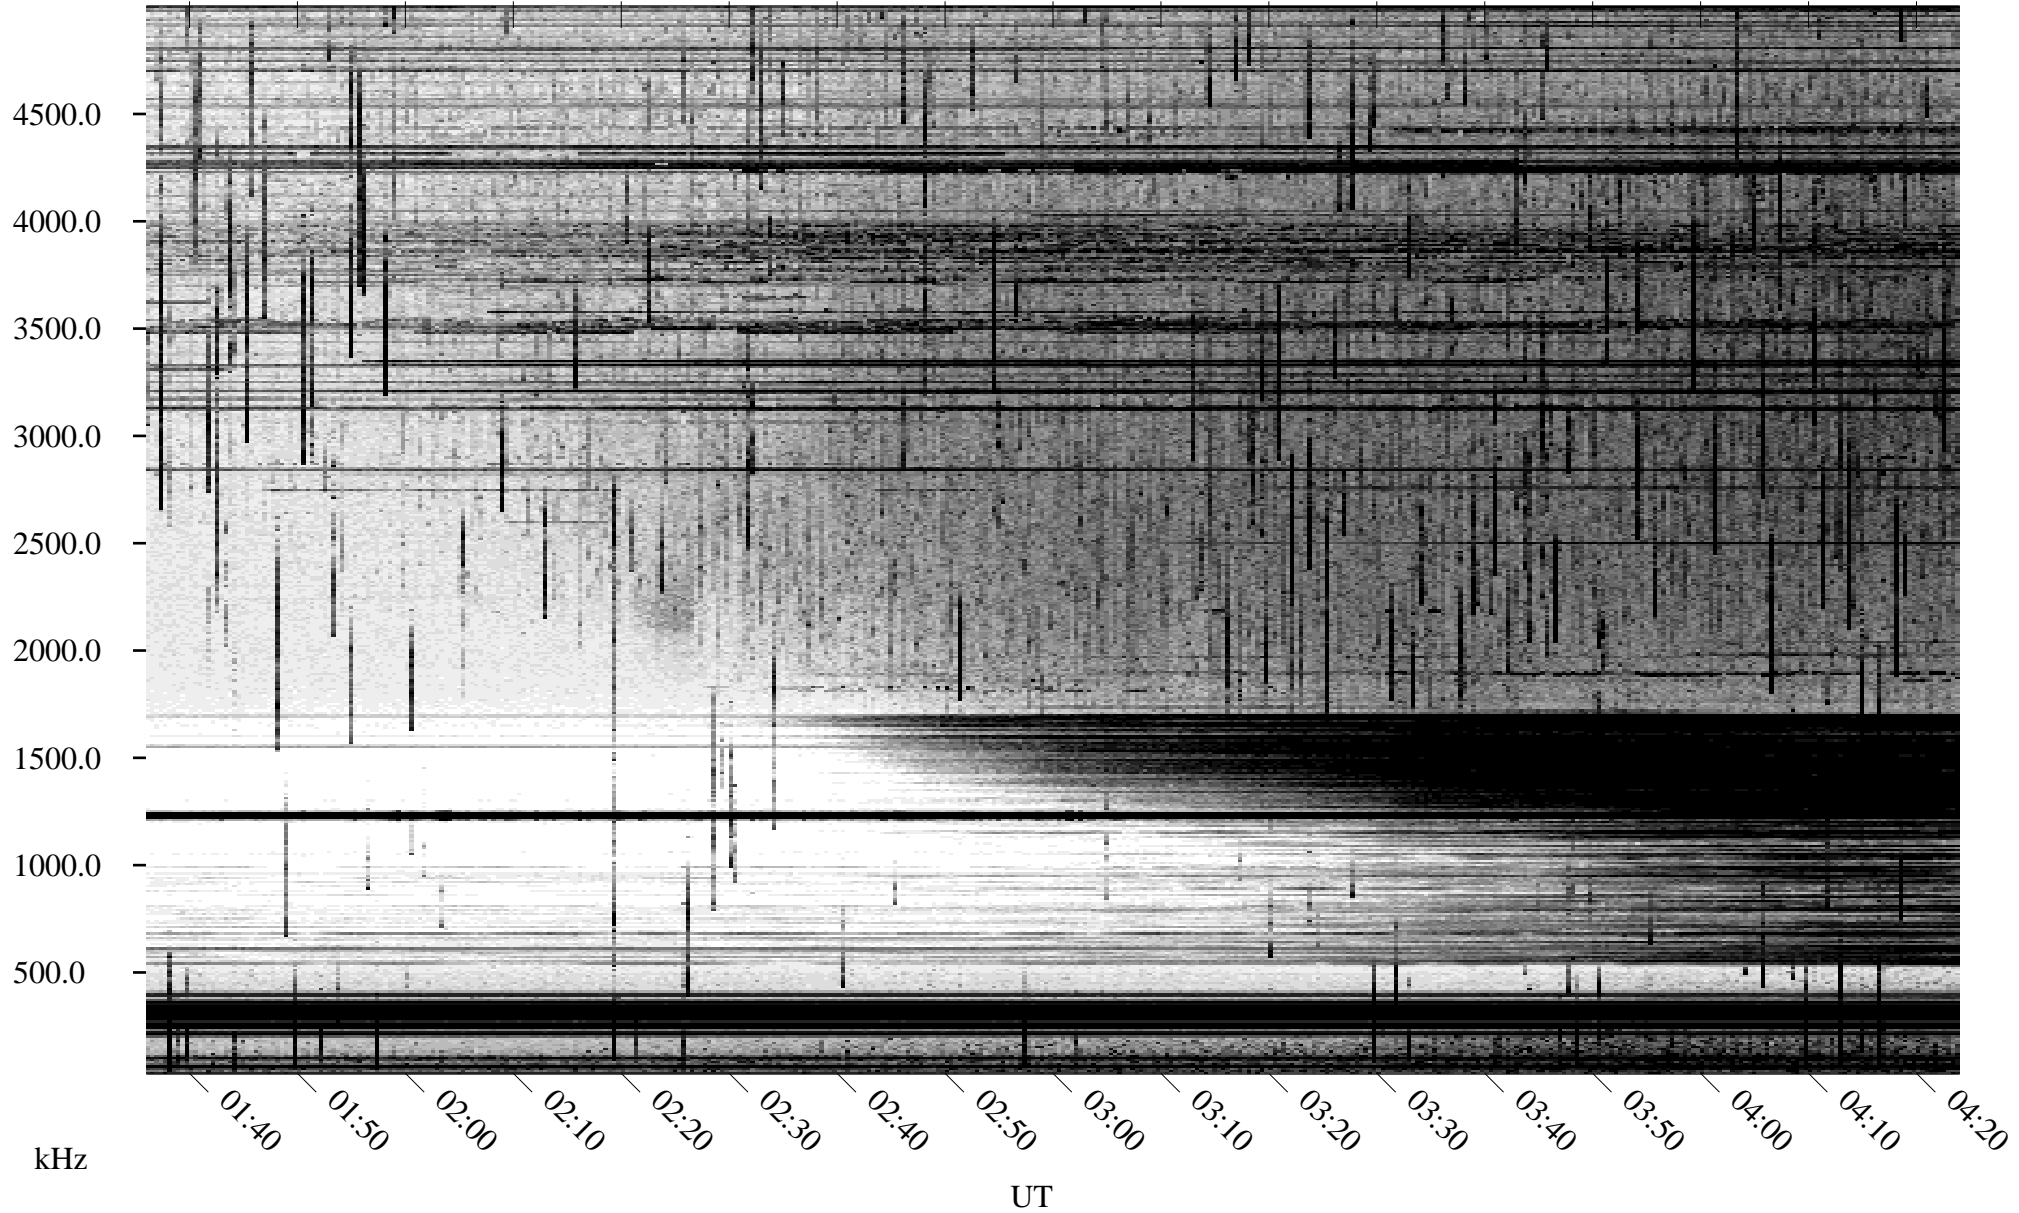

05/29/2005 Churchill, Manitoba

Linear Scale Black = 161 White = 15

ch05149l.r00m max_12

Page 1

05/29/2005 Churchill, Manitoba

Linear Scale Black = 161 White = 15

ch05149l.r00m max_12

Page 2

05/30/2005 Churchill, Manitoba

Linear Scale Black = 161 White = 15

ch05149l.r00m max_12

Page 3

05/30/2005 Churchill, Manitoba

Linear Scale Black = 161 White = 15

ch05149l.r00m max_12

Page 4

05/30/2005 Churchill, Manitoba

Linear Scale Black = 161 White = 15

ch05149l.r00m max_12

Page 5

05/30/2005 Churchill, Manitoba

Linear Scale Black = 161 White = 15

ch05149l.r00m max_12

Page 6

05/30/2005 Churchill, Manitoba

Linear Scale Black = 161 White = 15

ch05149l.r00m max_12

Page 7

05/30/2005 Churchill, Manitoba

Linear Scale Black = 161 White = 15

ch05149l.r00m max_12