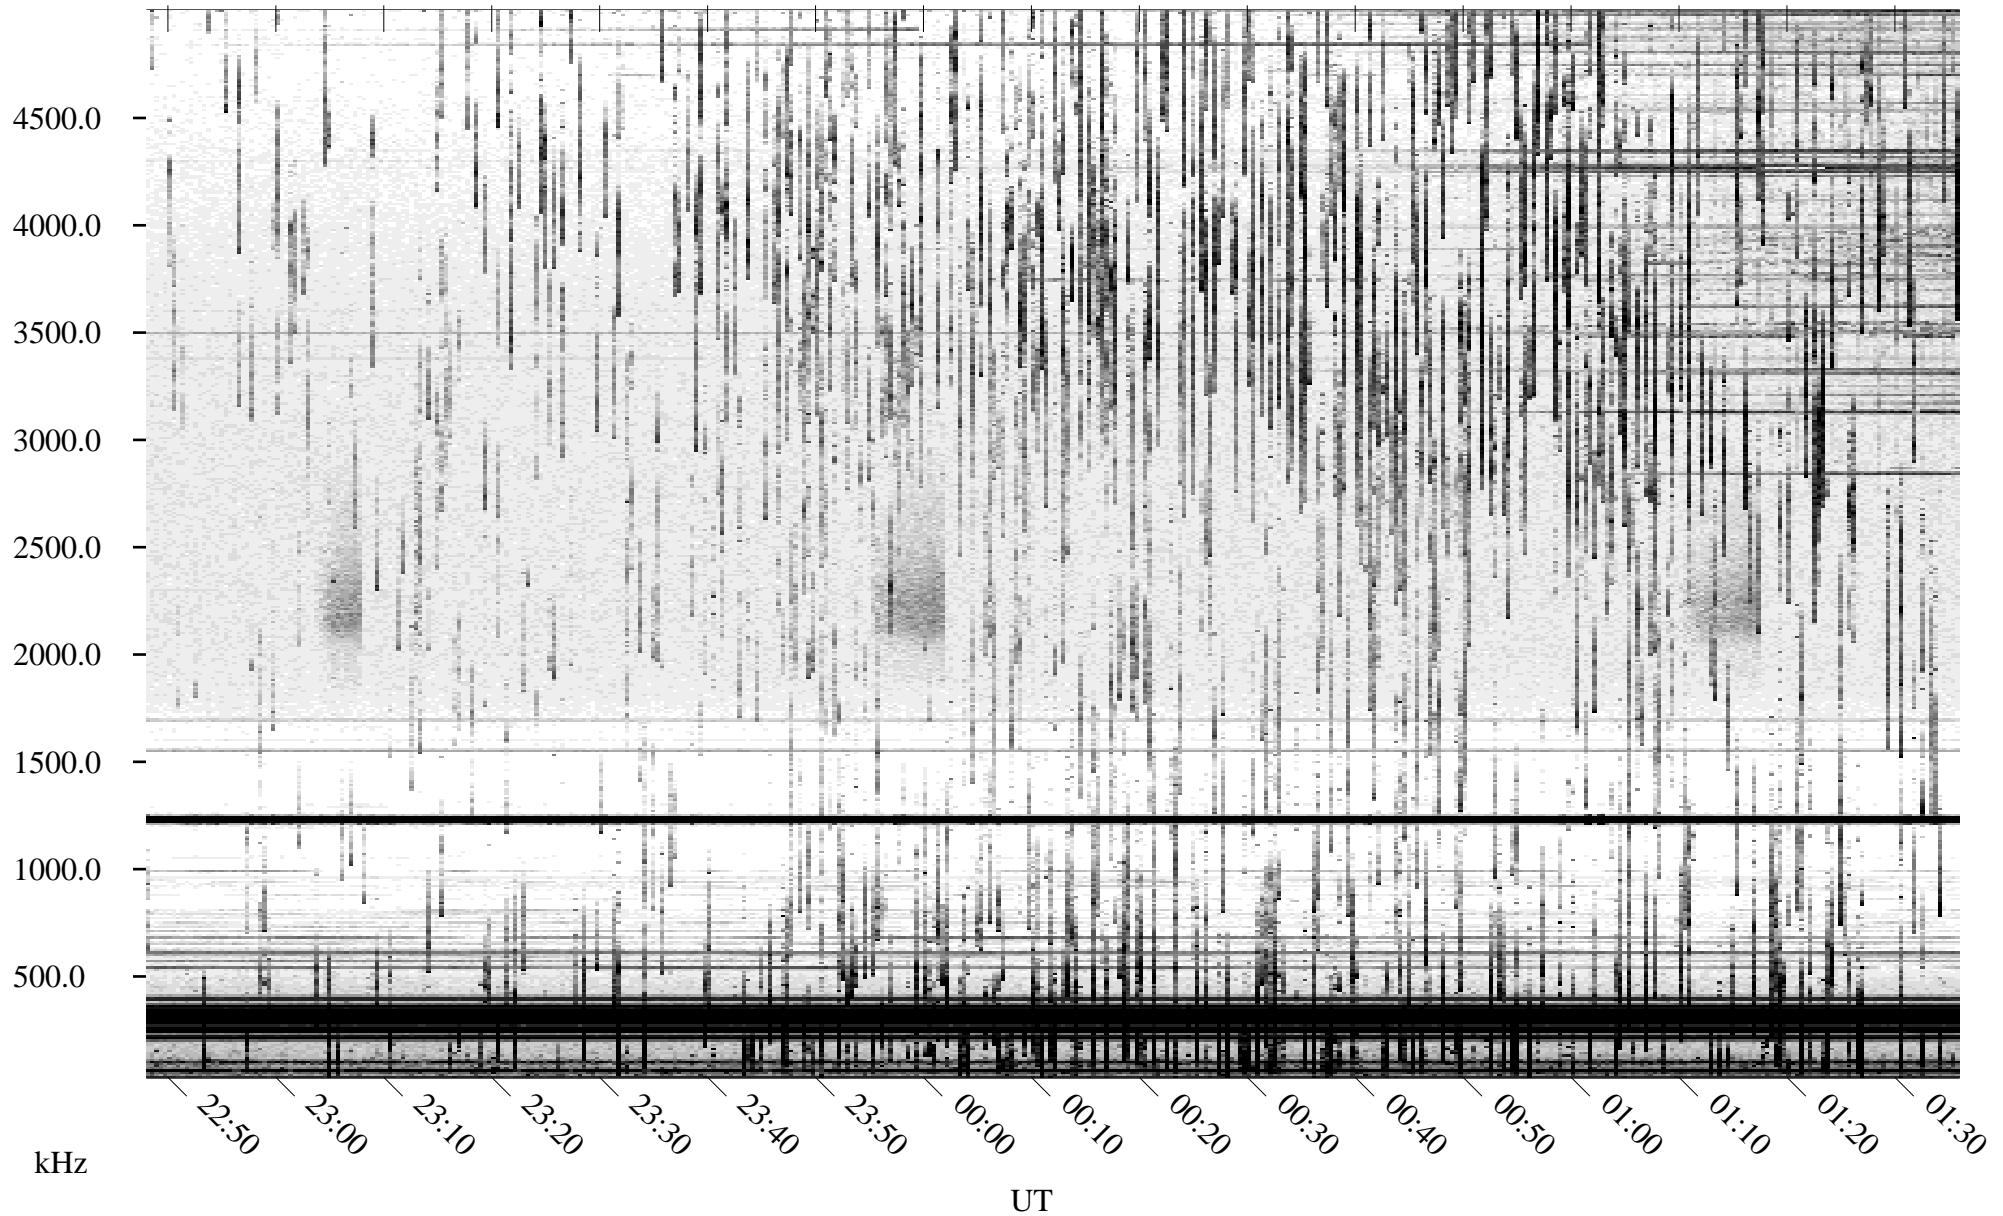

05/29/2005 Churchill, Manitoba

Linear Scale Black = 161 White = 15

ch05149l.r00m max_12

Page 1

05/29/2005 Churchill, Manitoba

Linear Scale Black = 161 White = 15

ch05149l.r00m max_12

Page 2

05/30/2005 Churchill, Manitoba

Linear Scale Black = 161 White = 15

ch05149l.r00m max_12

Page 3

05/30/2005 Churchill, Manitoba

Linear Scale Black = 161 White = 15

ch05149l.r00m max_12

Page 4

05/30/2005 Churchill, Manitoba

Linear Scale Black = 161 White = 15

ch05149l.r00m max_12

Page 5

05/30/2005 Churchill, Manitoba

Linear Scale Black = 161 White = 15

ch05149l.r00m max_12

Page 6

05/30/2005 Churchill, Manitoba

Linear Scale Black = 161 White = 15

ch05149l.r00m max_12

Page 7

05/30/2005 Churchill, Manitoba

Linear Scale Black = 161 White = 15

ch05149l.r00m max_12