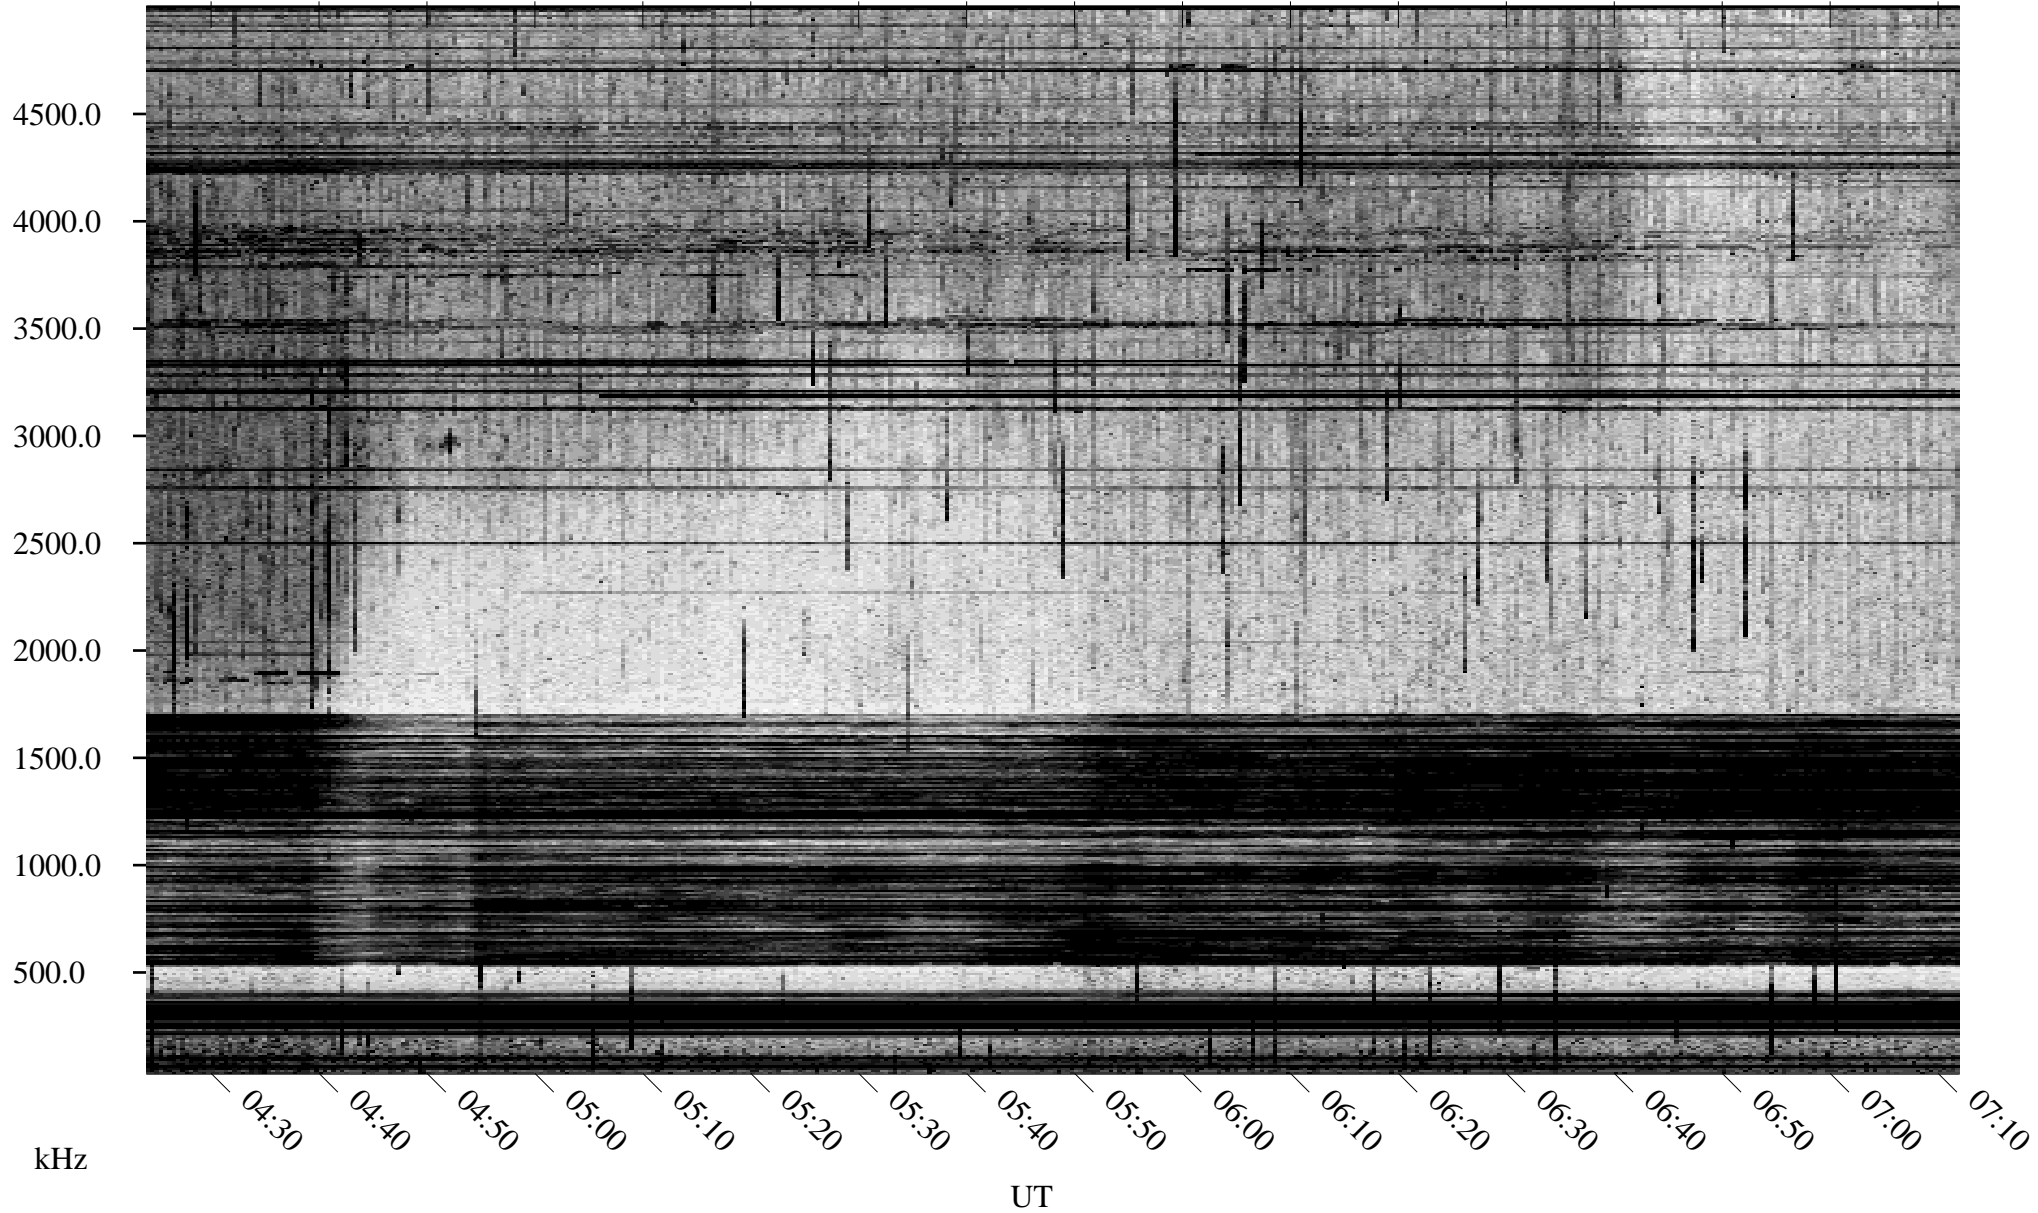

05/29/2005 Churchill, Manitoba

Linear Scale Black = 161 White = 15

ch05149l.r00m max_12

Page 1

05/29/2005 Churchill, Manitoba

Linear Scale Black = 161 White = 15

ch05149l.r00m max_12

Page 2

05/30/2005 Churchill, Manitoba

Linear Scale Black = 161 White = 15

ch05149l.r00m max_12

Page 3

05/30/2005 Churchill, Manitoba

Linear Scale Black = 161 White = 15

ch05149l.r00m max_12

Page 4

05/30/2005 Churchill, Manitoba

Linear Scale Black = 161 White = 15

ch05149l.r00m max_12

Page 5

05/30/2005 Churchill, Manitoba

Linear Scale Black = 161 White = 15

ch05149l.r00m max_12

Page 6

05/30/2005 Churchill, Manitoba

Linear Scale Black = 161 White = 15

ch05149l.r00m max_12

Page 7

05/30/2005 Churchill, Manitoba

Linear Scale Black = 161 White = 15

ch05149l.r00m max_12