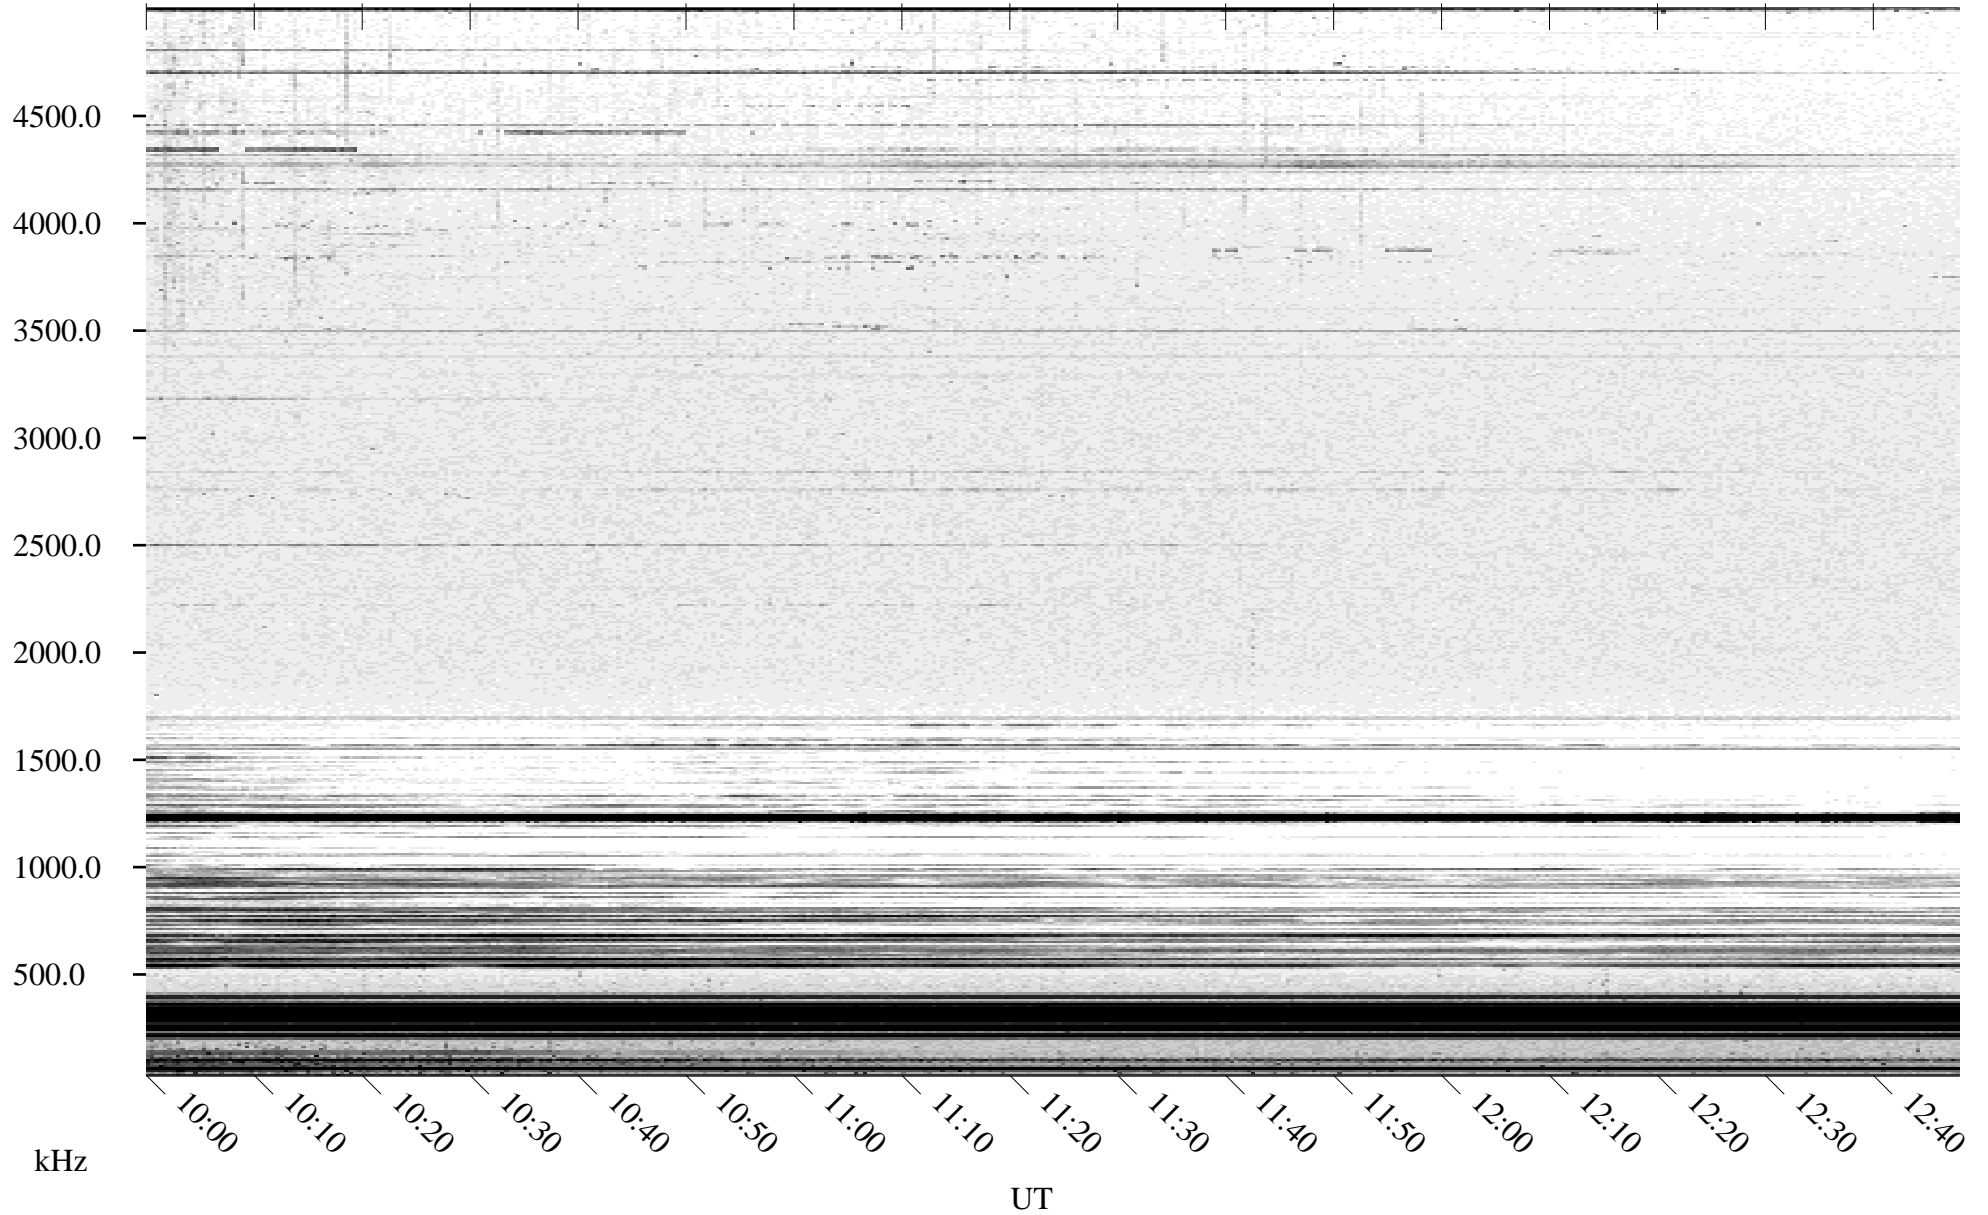

05/29/2005 Churchill, Manitoba

Linear Scale Black = 161 White = 15

ch05149l.r00m max_12

Page 1

05/29/2005 Churchill, Manitoba

Linear Scale Black = 161 White = 15

ch05149l.r00m max_12

Page 2

05/30/2005 Churchill, Manitoba

Linear Scale Black = 161 White = 15

ch05149l.r00m max_12

Page 3

05/30/2005 Churchill, Manitoba

Linear Scale Black = 161 White = 15

ch05149l.r00m max_12

Page 4

05/30/2005 Churchill, Manitoba

Linear Scale Black = 161 White = 15

ch05149l.r00m max_12

Page 5

05/30/2005 Churchill, Manitoba

Linear Scale Black = 161 White = 15

ch05149l.r00m max_12

Page 6

05/30/2005 Churchill, Manitoba

Linear Scale Black = 161 White = 15

ch05149l.r00m max_12

Page 7

05/30/2005 Churchill, Manitoba

Linear Scale Black = 161 White = 15

ch05149l.r00m max_12