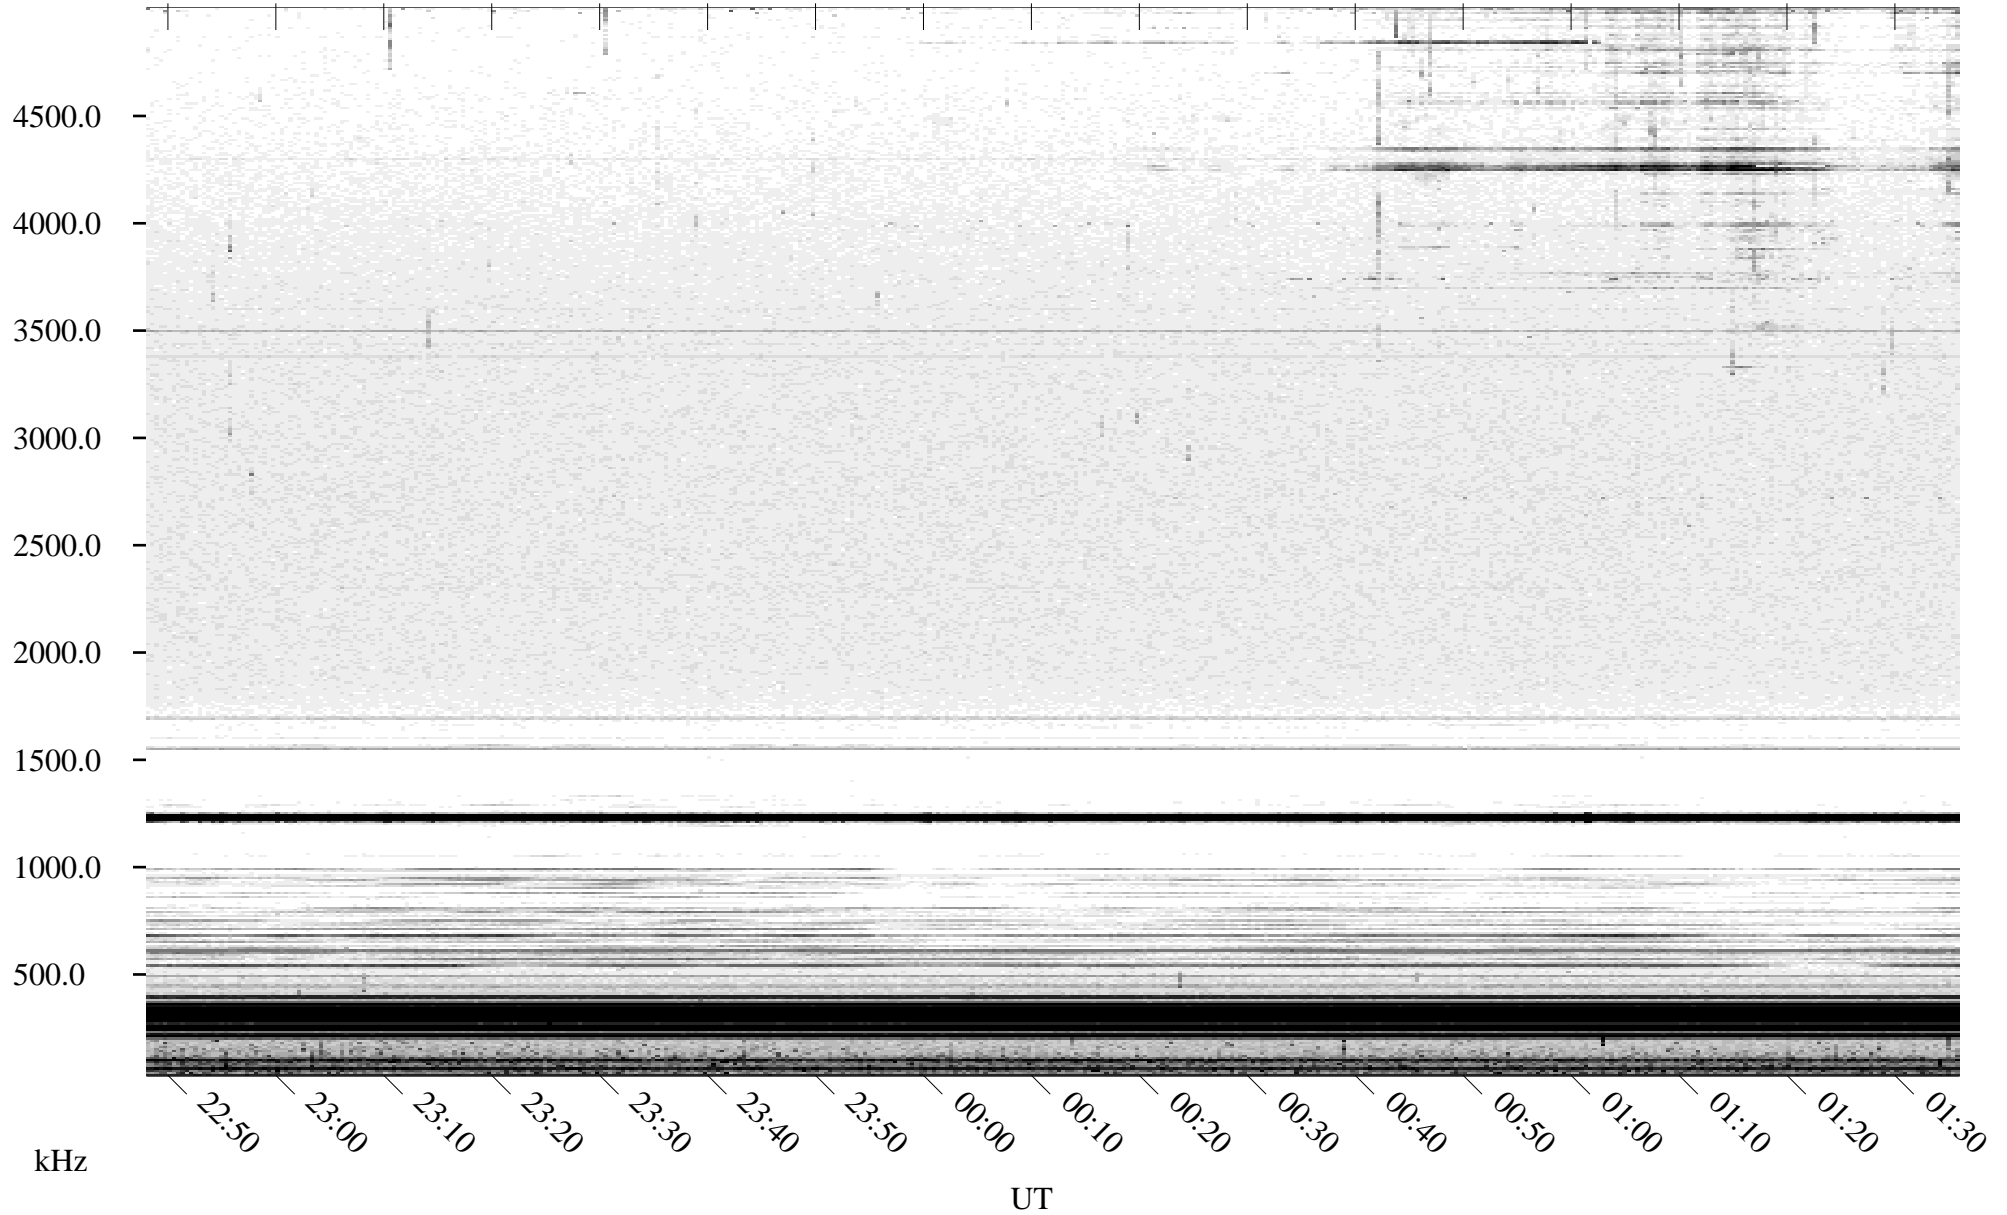

05/30/2005 Churchill, Manitoba

Linear Scale Black = 161 White = 15

ch05150l.r00m max_12

Page 1

05/30/2005 Churchill, Manitoba

Linear Scale Black = 161 White = 15

ch05150l.r00m max_12

Page 2

05/31/2005 Churchill, Manitoba

Linear Scale Black = 161 White = 15

ch05150l.r00m max_12

Page 3

05/31/2005 Churchill, Manitoba

Linear Scale Black = 161 White = 15

ch05150l.r00m max_12

Page 4

05/31/2005 Churchill, Manitoba

Linear Scale Black = 161 White = 15

ch05150l.r00m max_12

Page 5

05/31/2005 Churchill, Manitoba

Linear Scale Black = 161 White = 15

ch05150l.r00m max_12

Page 6

05/31/2005 Churchill, Manitoba

Linear Scale Black = 161 White = 15

ch05150l.r00m max_12

Page 7

05/31/2005 Churchill, Manitoba

Linear Scale Black = 161 White = 15

ch05150l.r00m max_12