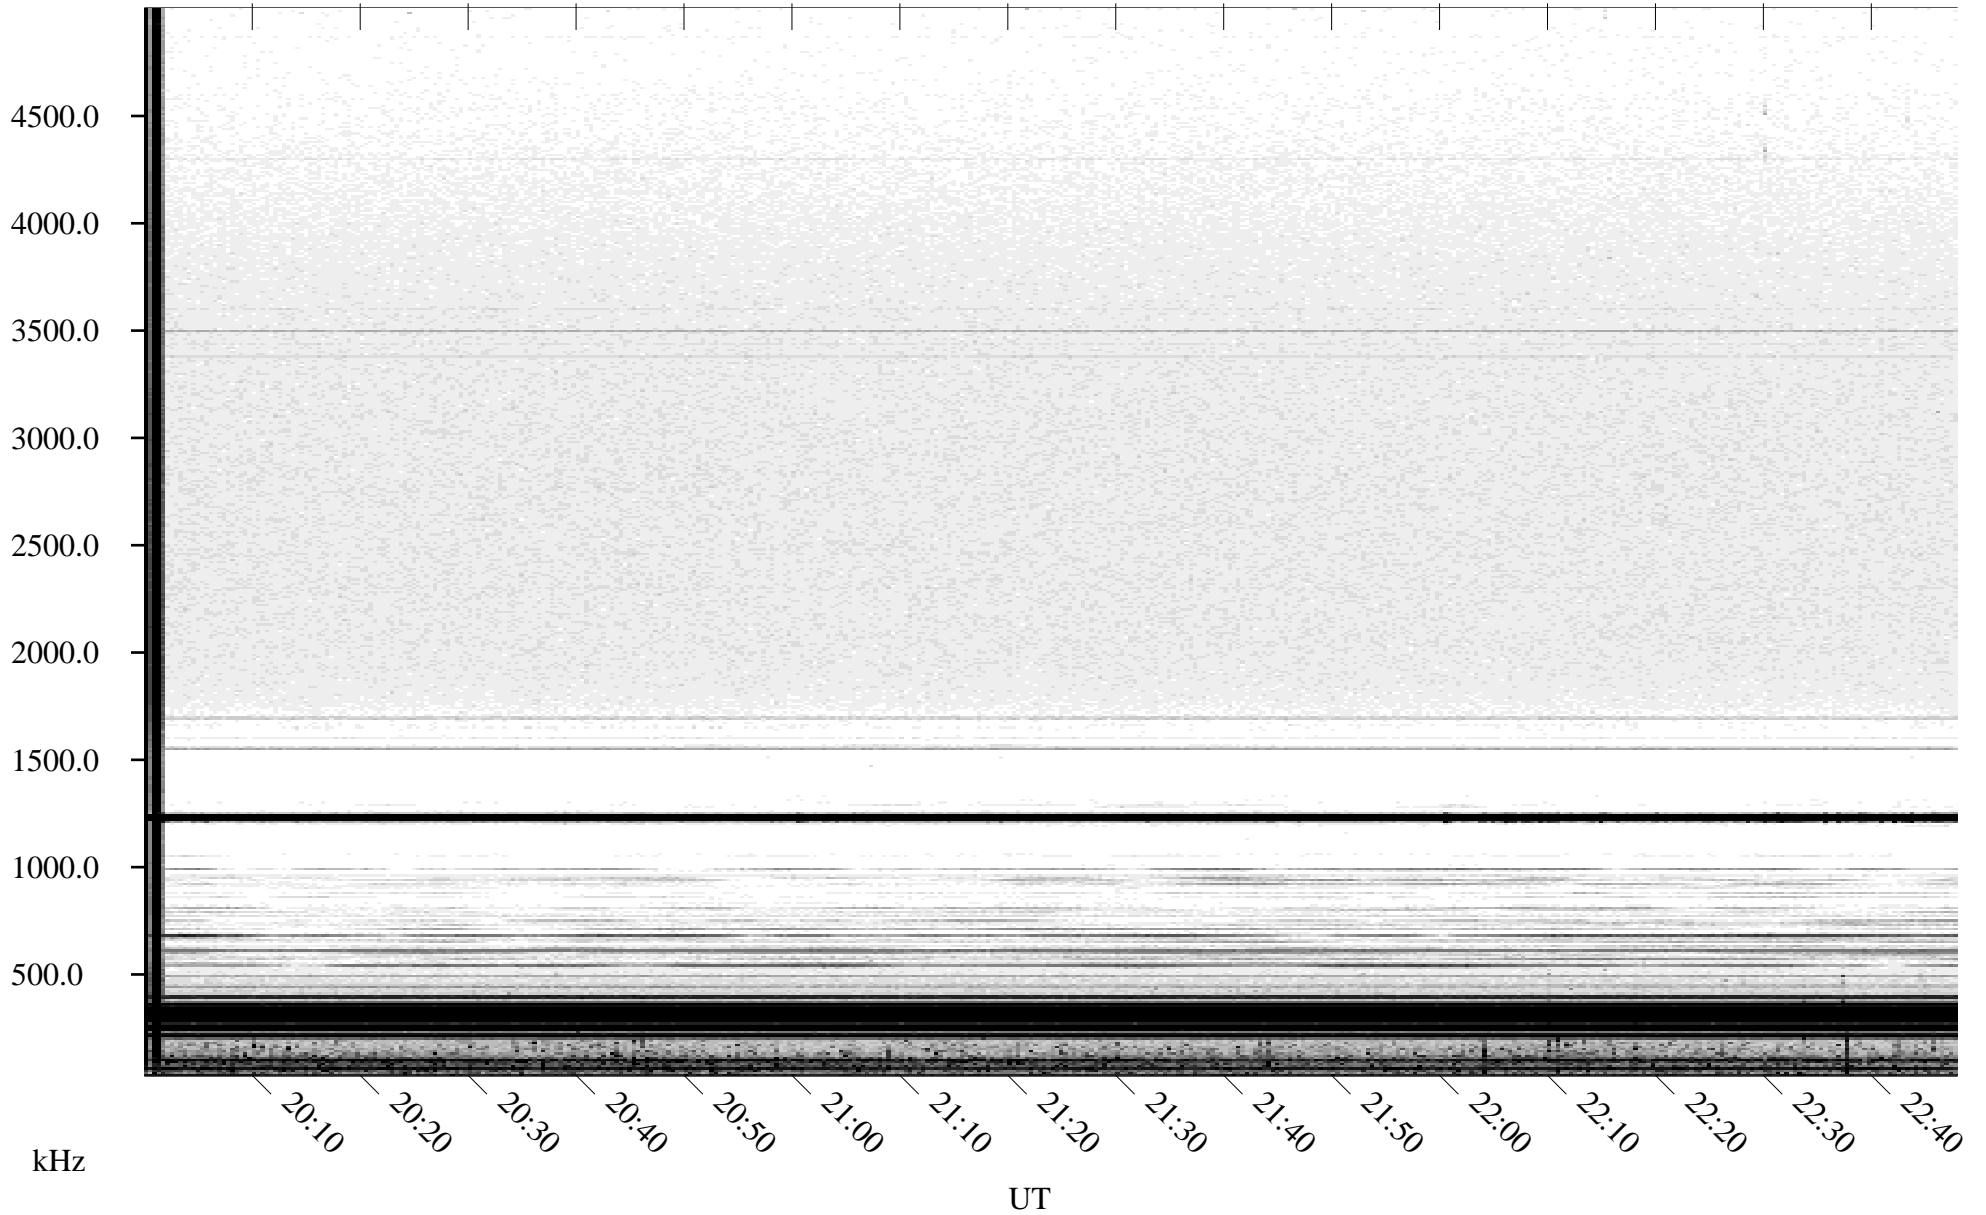

05/30/2005 Churchill, Manitoba

Linear Scale Black = 161 White = 15

ch05150l.r00m max_12

Page 1

05/30/2005 Churchill, Manitoba

Linear Scale Black = 161 White = 15

ch05150l.r00m max_12

Page 2

05/31/2005 Churchill, Manitoba

Linear Scale Black = 161 White = 15

ch05150l.r00m max_12

Page 3

05/31/2005 Churchill, Manitoba

Linear Scale Black = 161 White = 15

ch05150l.r00m max_12

Page 4

05/31/2005 Churchill, Manitoba

Linear Scale Black = 161 White = 15

ch05150l.r00m max_12

Page 5

05/31/2005 Churchill, Manitoba

Linear Scale Black = 161 White = 15

ch05150l.r00m max_12

Page 6

05/31/2005 Churchill, Manitoba

Linear Scale Black = 161 White = 15

ch05150l.r00m max_12

Page 7

05/31/2005 Churchill, Manitoba

Linear Scale Black = 161 White = 15

ch05150l.r00m max_12