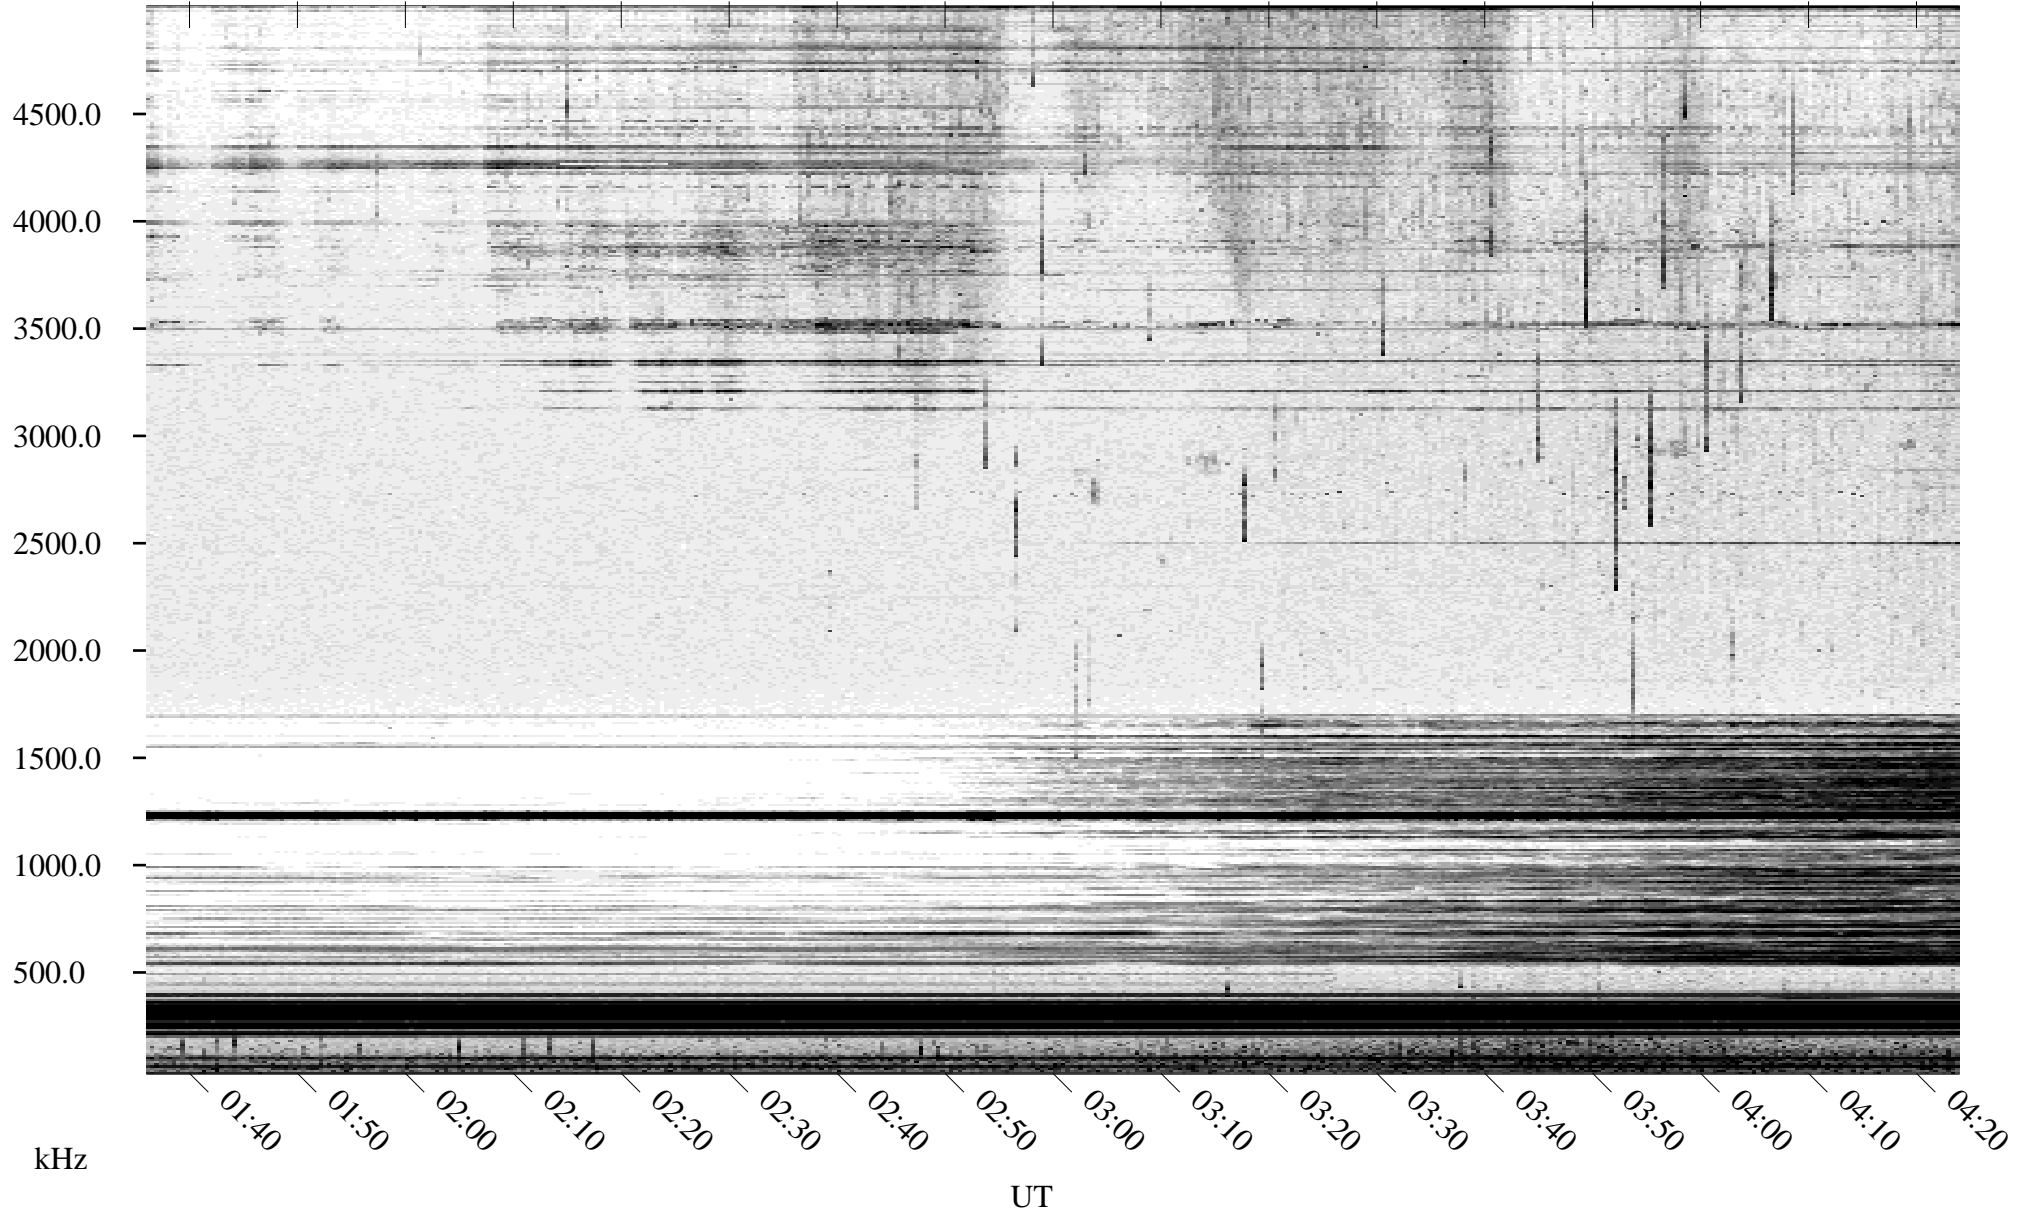

05/30/2005 Churchill, Manitoba

Linear Scale Black = 161 White = 15

ch05150l.r00m max_12

Page 1

05/30/2005 Churchill, Manitoba

Linear Scale Black = 161 White = 15

ch05150l.r00m max_12

Page 2

05/31/2005 Churchill, Manitoba

Linear Scale Black = 161 White = 15

ch05150l.r00m max_12

Page 3

05/31/2005 Churchill, Manitoba

Linear Scale Black = 161 White = 15

ch05150l.r00m max_12

Page 4

05/31/2005 Churchill, Manitoba

Linear Scale Black = 161 White = 15

ch05150l.r00m max_12

Page 5

05/31/2005 Churchill, Manitoba

Linear Scale Black = 161 White = 15

ch05150l.r00m max_12

Page 6

05/31/2005 Churchill, Manitoba

Linear Scale Black = 161 White = 15

ch05150l.r00m max_12

Page 7

05/31/2005 Churchill, Manitoba

Linear Scale Black = 161 White = 15

ch05150l.r00m max_12