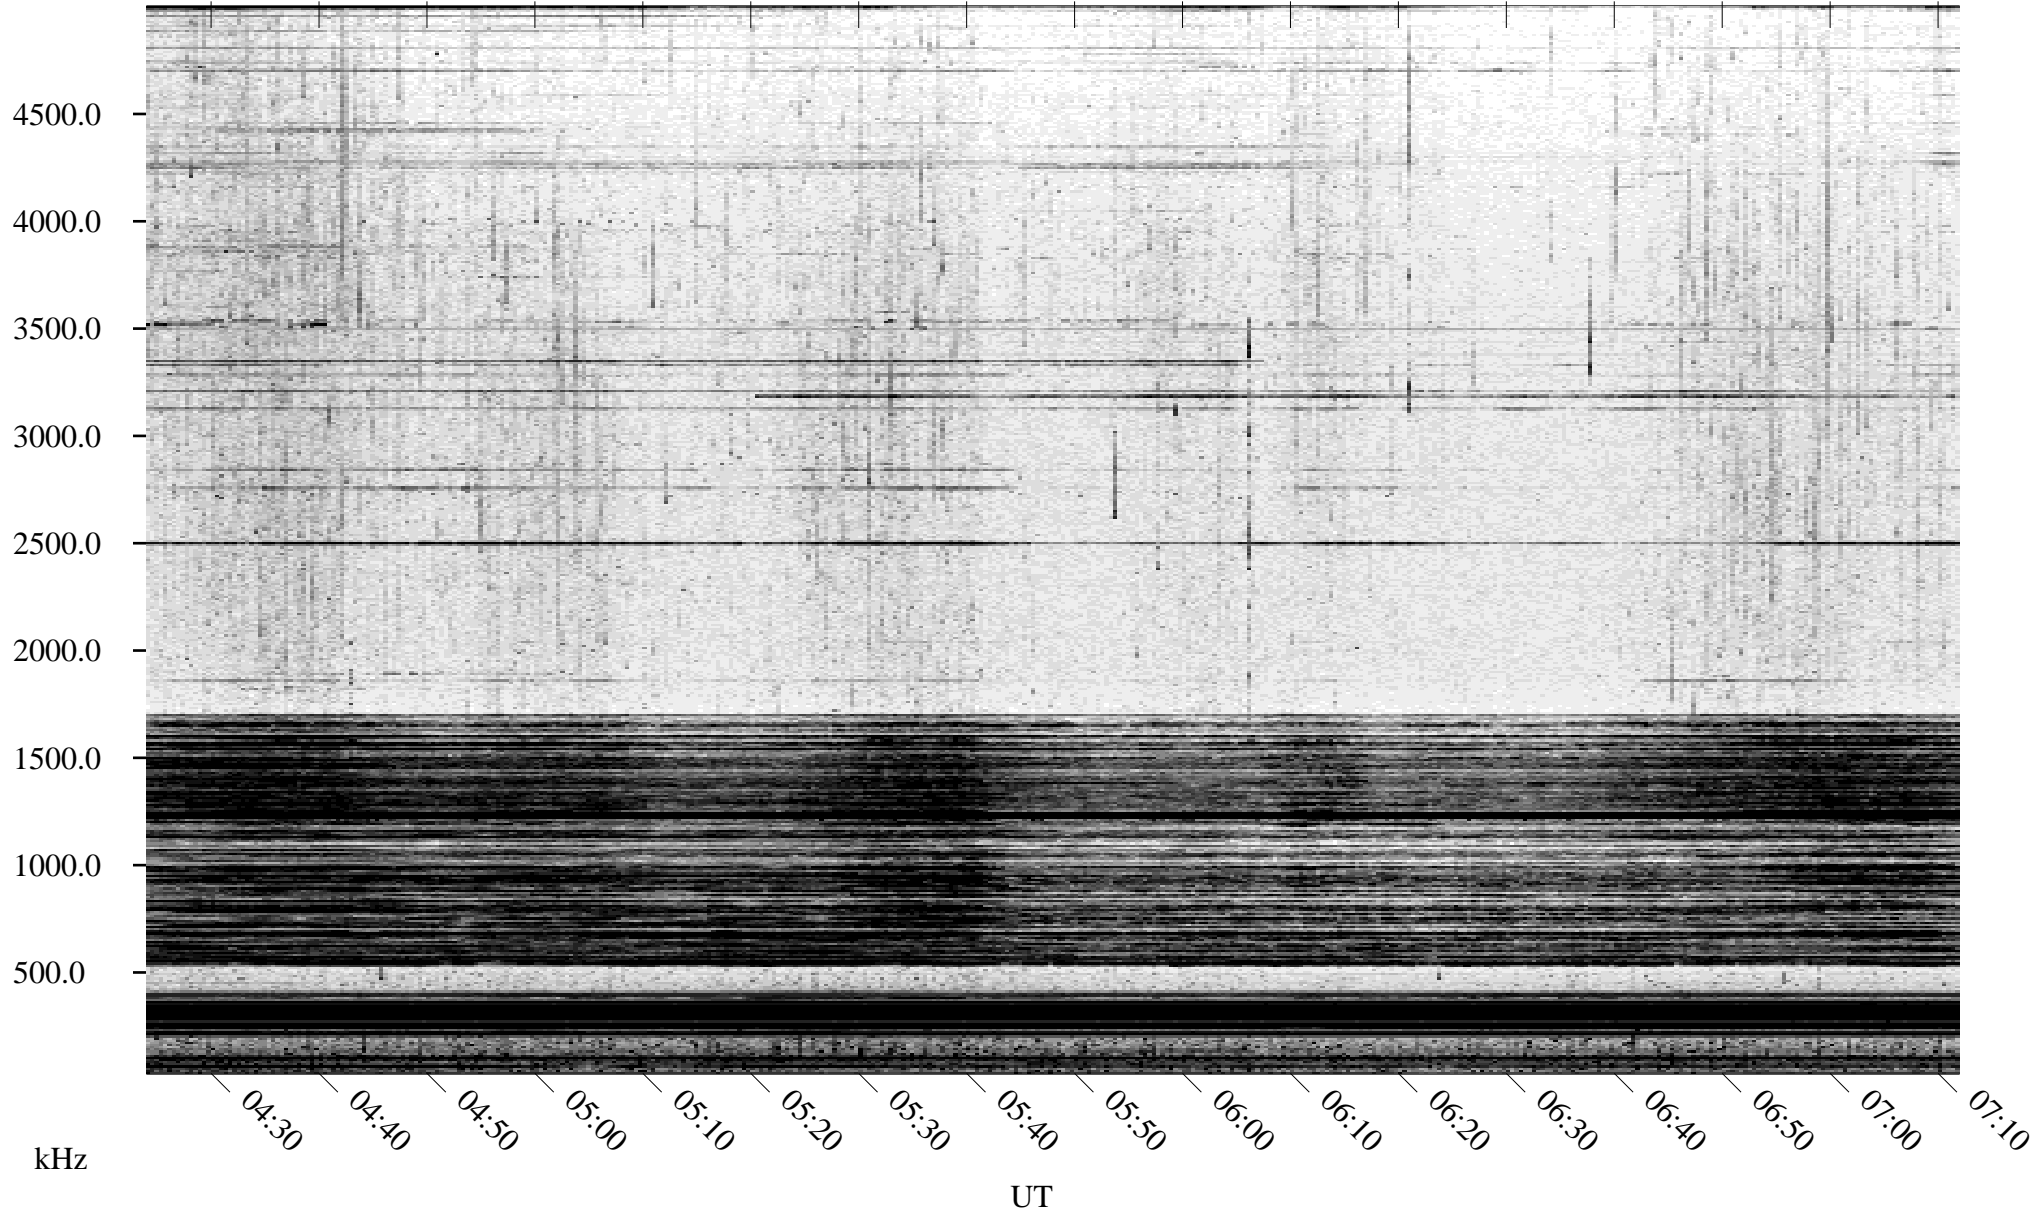

05/30/2005 Churchill, Manitoba

Linear Scale Black = 161 White = 15

ch05150l.r00m max_12

Page 1

05/30/2005 Churchill, Manitoba

Linear Scale Black = 161 White = 15

ch05150l.r00m max_12

Page 2

05/31/2005 Churchill, Manitoba

Linear Scale Black = 161 White = 15

ch05150l.r00m max_12

Page 3

05/31/2005 Churchill, Manitoba

Linear Scale Black = 161 White = 15

ch05150l.r00m max_12

Page 4

05/31/2005 Churchill, Manitoba

Linear Scale Black = 161 White = 15

ch05150l.r00m max_12

Page 5

05/31/2005 Churchill, Manitoba

Linear Scale Black = 161 White = 15

ch05150l.r00m max_12

Page 6

05/31/2005 Churchill, Manitoba

Linear Scale Black = 161 White = 15

ch05150l.r00m max_12

Page 7

05/31/2005 Churchill, Manitoba

Linear Scale Black = 161 White = 15

ch05150l.r00m max_12