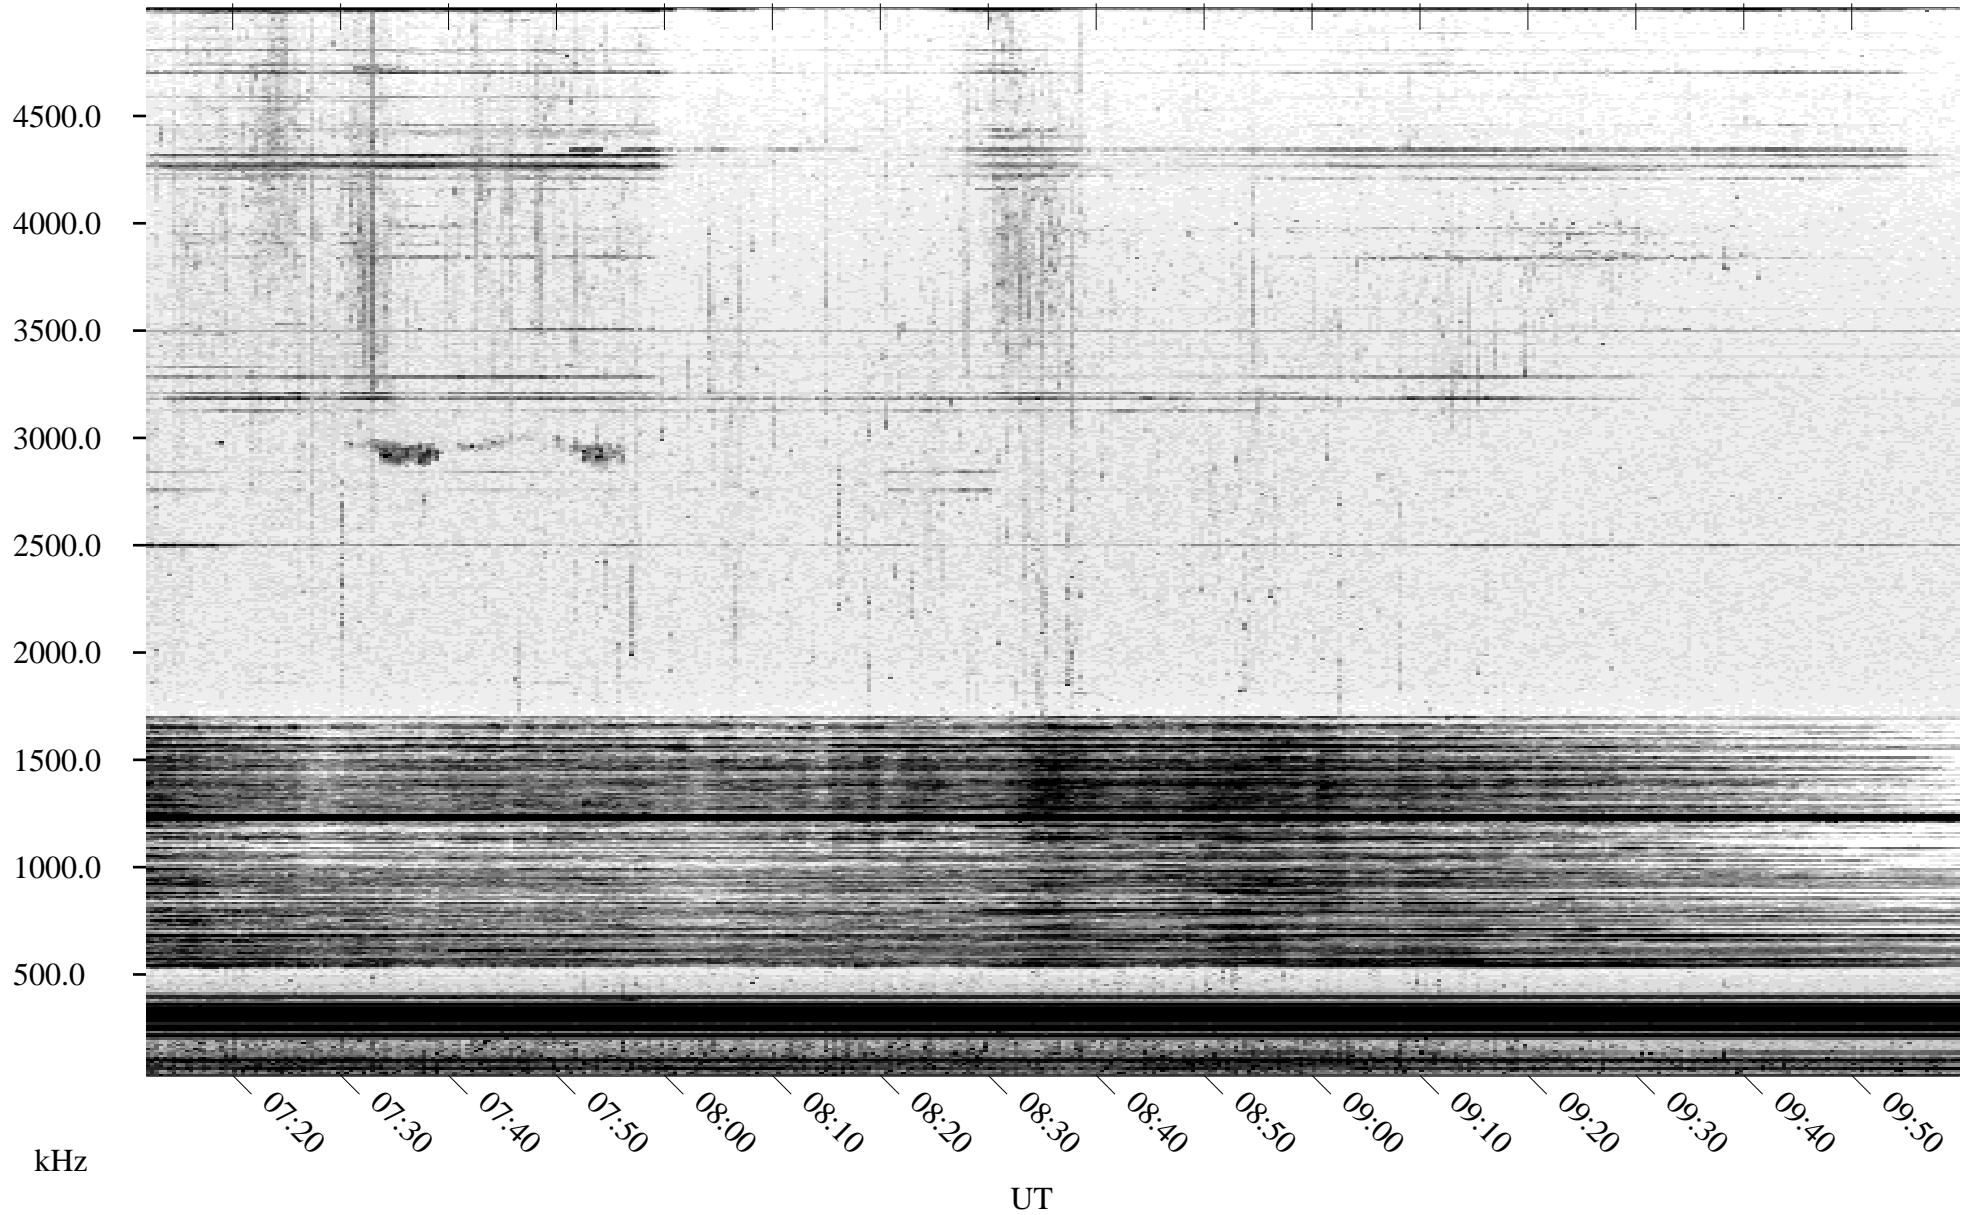

05/30/2005 Churchill, Manitoba

Linear Scale Black = 161 White = 15

ch05150l.r00m max_12

Page 1

05/30/2005 Churchill, Manitoba

Linear Scale Black = 161 White = 15

ch05150l.r00m max_12

Page 2

05/31/2005 Churchill, Manitoba

Linear Scale Black = 161 White = 15

ch05150l.r00m max_12

Page 3

05/31/2005 Churchill, Manitoba

Linear Scale Black = 161 White = 15

ch05150l.r00m max_12

Page 4

05/31/2005 Churchill, Manitoba

Linear Scale Black = 161 White = 15

ch05150l.r00m max_12

Page 5

05/31/2005 Churchill, Manitoba

Linear Scale Black = 161 White = 15

ch05150l.r00m max_12

Page 6

05/31/2005 Churchill, Manitoba

Linear Scale Black = 161 White = 15

ch05150l.r00m max_12

Page 7

05/31/2005 Churchill, Manitoba

Linear Scale Black = 161 White = 15

ch05150l.r00m max_12