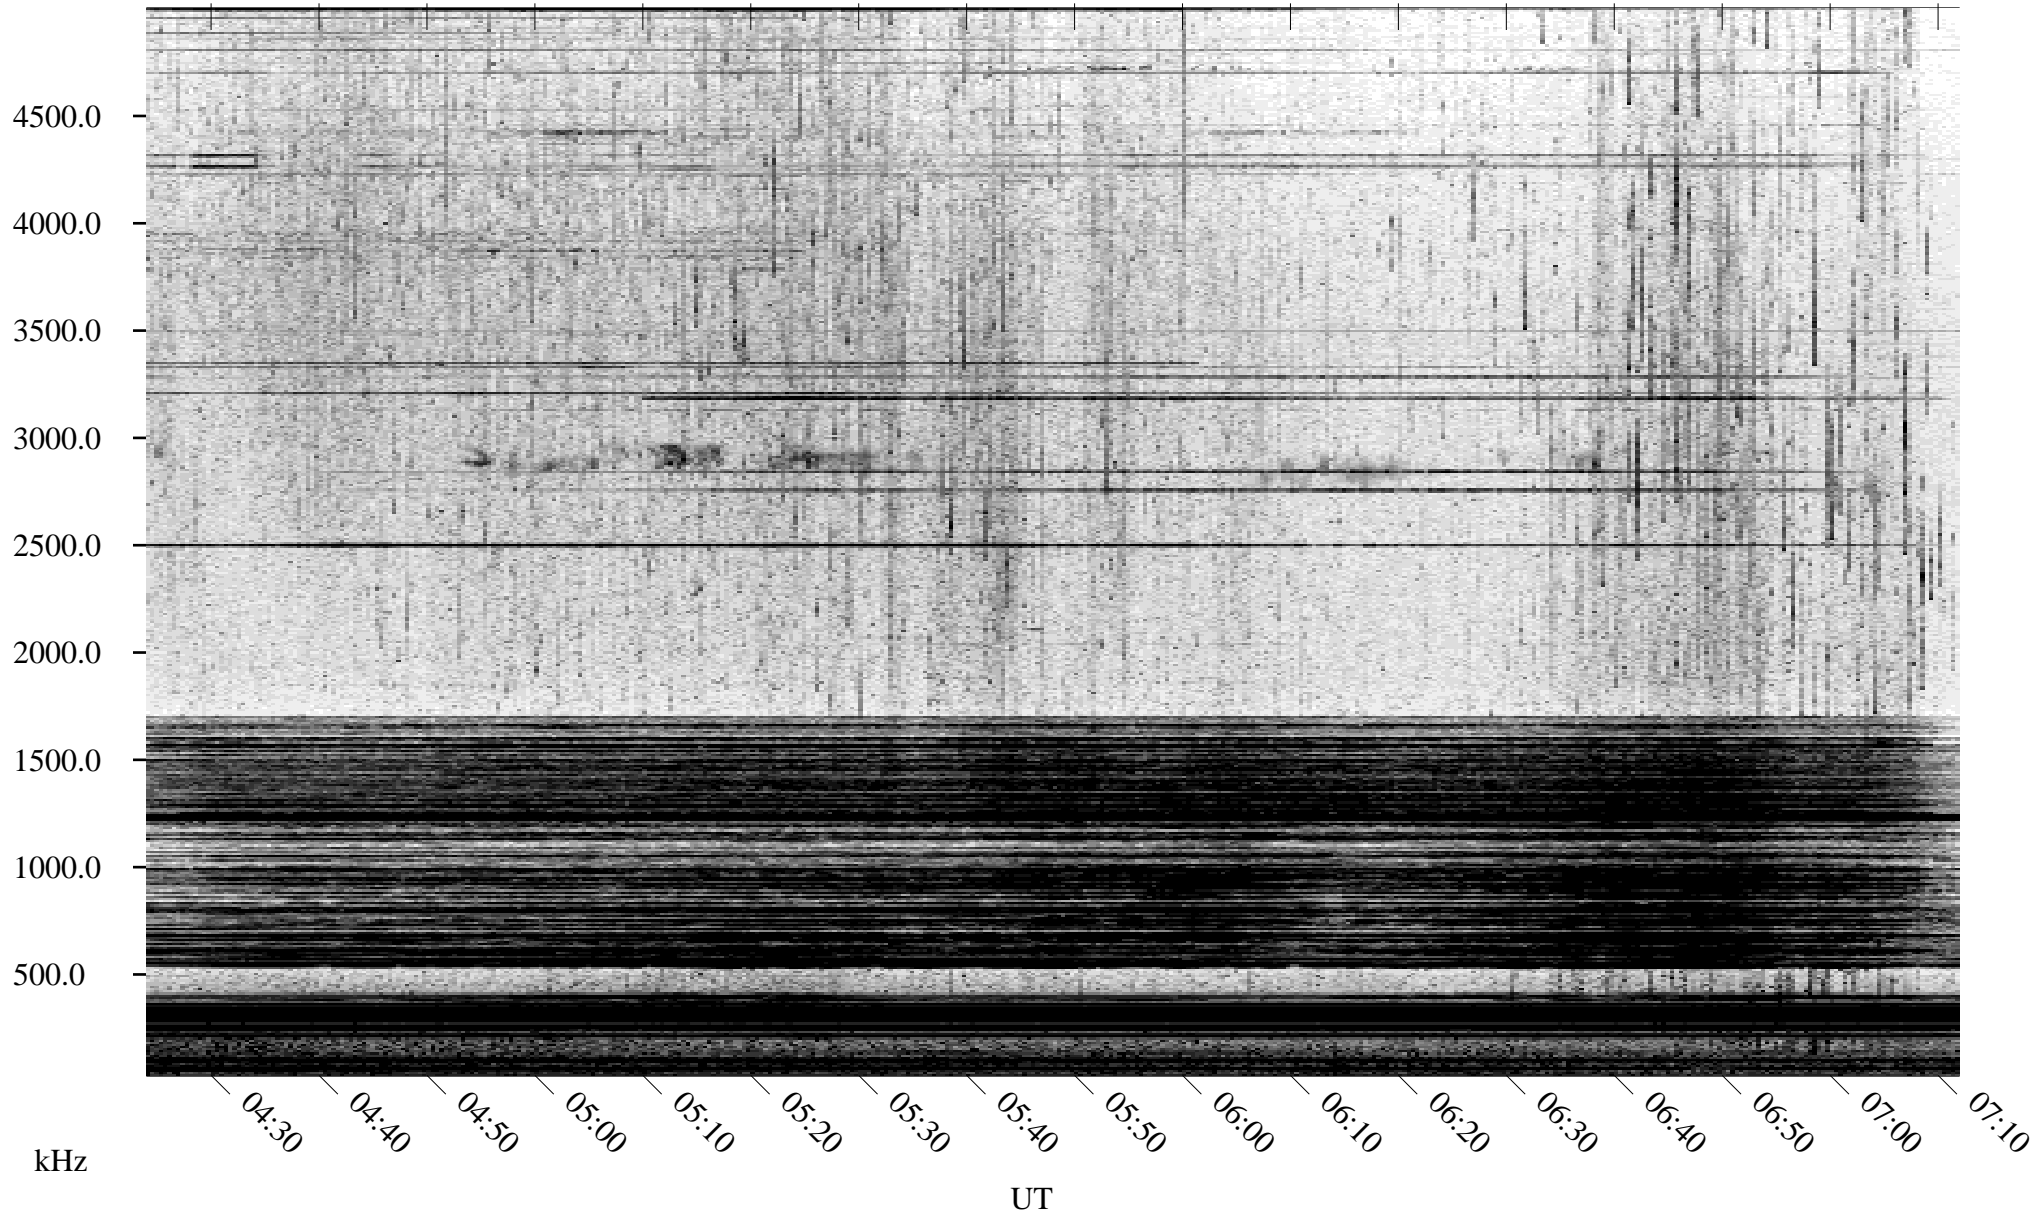

05/31/2005 Churchill, Manitoba

Linear Scale Black = 161 White = 15

ch051511.r00m max_12

Page 1

05/31/2005 Churchill, Manitoba

Linear Scale Black = 161 White = 15

ch051511.r00m max_12

Page 2

06/01/2005 Churchill, Manitoba

Linear Scale Black = 161 White = 15

ch051511.r00m max_12

Page 3

06/01/2005 Churchill, Manitoba

Linear Scale Black = 161 White = 15

ch051511.r00m max_12

Page 4

06/01/2005 Churchill, Manitoba

Linear Scale Black = 161 White = 15

ch051511.r00m max_12

Page 5

06/01/2005 Churchill, Manitoba

Linear Scale

Black = 161

White = 15

06/01/2005 Churchill, Manitoba

Linear Scale Black = 161 White = 15

ch051511.r00m max_12