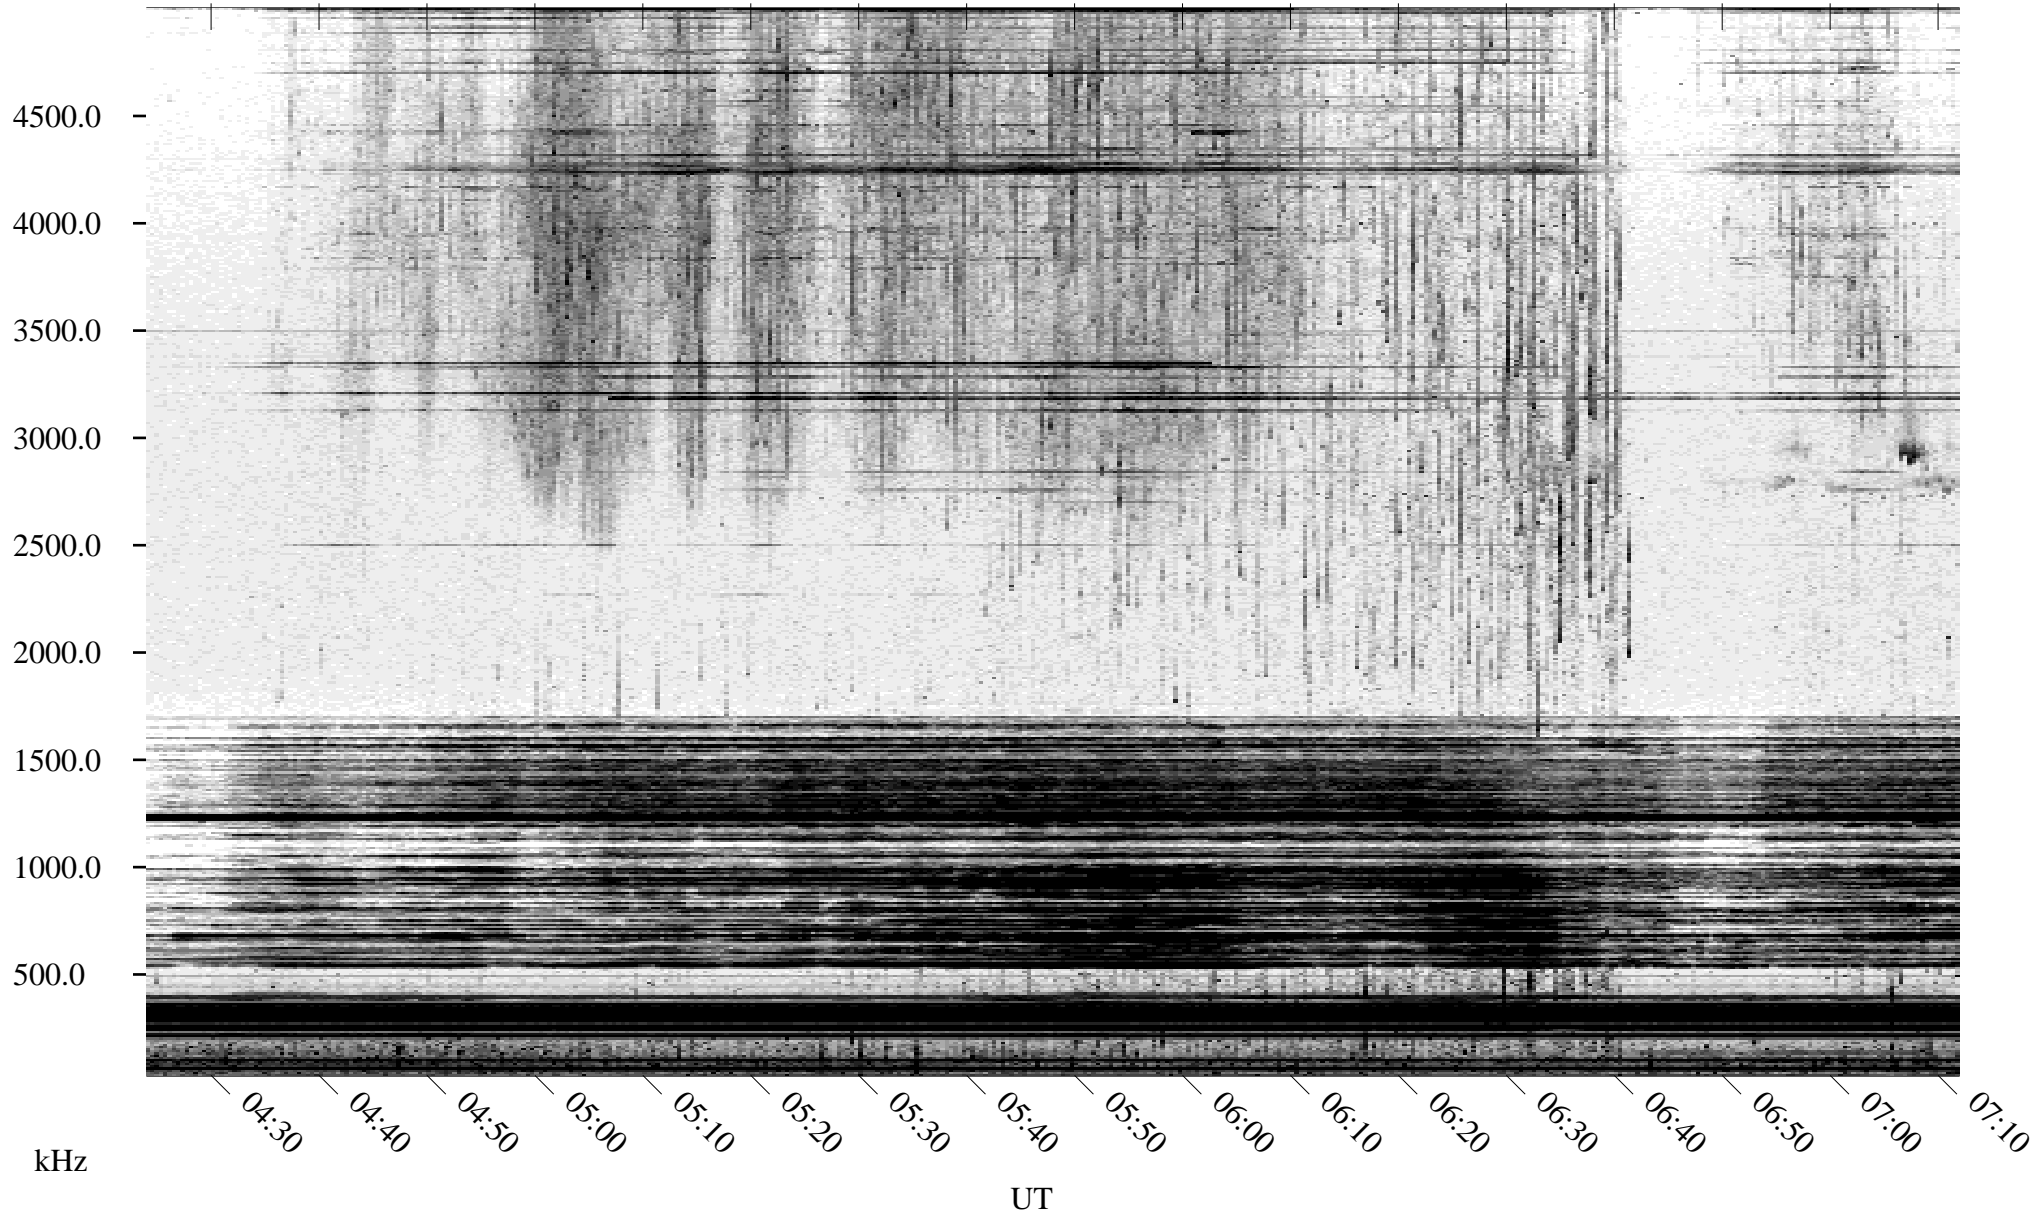

06/01/2005 Churchill, Manitoba

Linear Scale Black = 161 White = 15

ch05152l.r00m max_12

Page 1

06/01/2005 Churchill, Manitoba

Linear Scale Black = 161 White = 15

ch05152l.r00m max_12

Page 2

06/02/2005 Churchill, Manitoba

Linear Scale Black = 161 White = 15

ch05152l.r00m max_12

Page 3

06/02/2005 Churchill, Manitoba

Linear Scale Black = 161 White = 15

ch05152l.r00m max_12

Page 4

06/02/2005 Churchill, Manitoba

Linear Scale Black = 161 White = 15

ch05152l.r00m max_12

Page 5

06/02/2005 Churchill, Manitoba

Linear Scale Black = 161 White = 15

ch05152l.r00m max_12

Page 6

06/02/2005 Churchill, Manitoba

Linear Scale Black = 161 White = 15

ch05152l.r00m max_12

Page 7

06/02/2005 Churchill, Manitoba

Linear Scale

Black = 161

White = 15