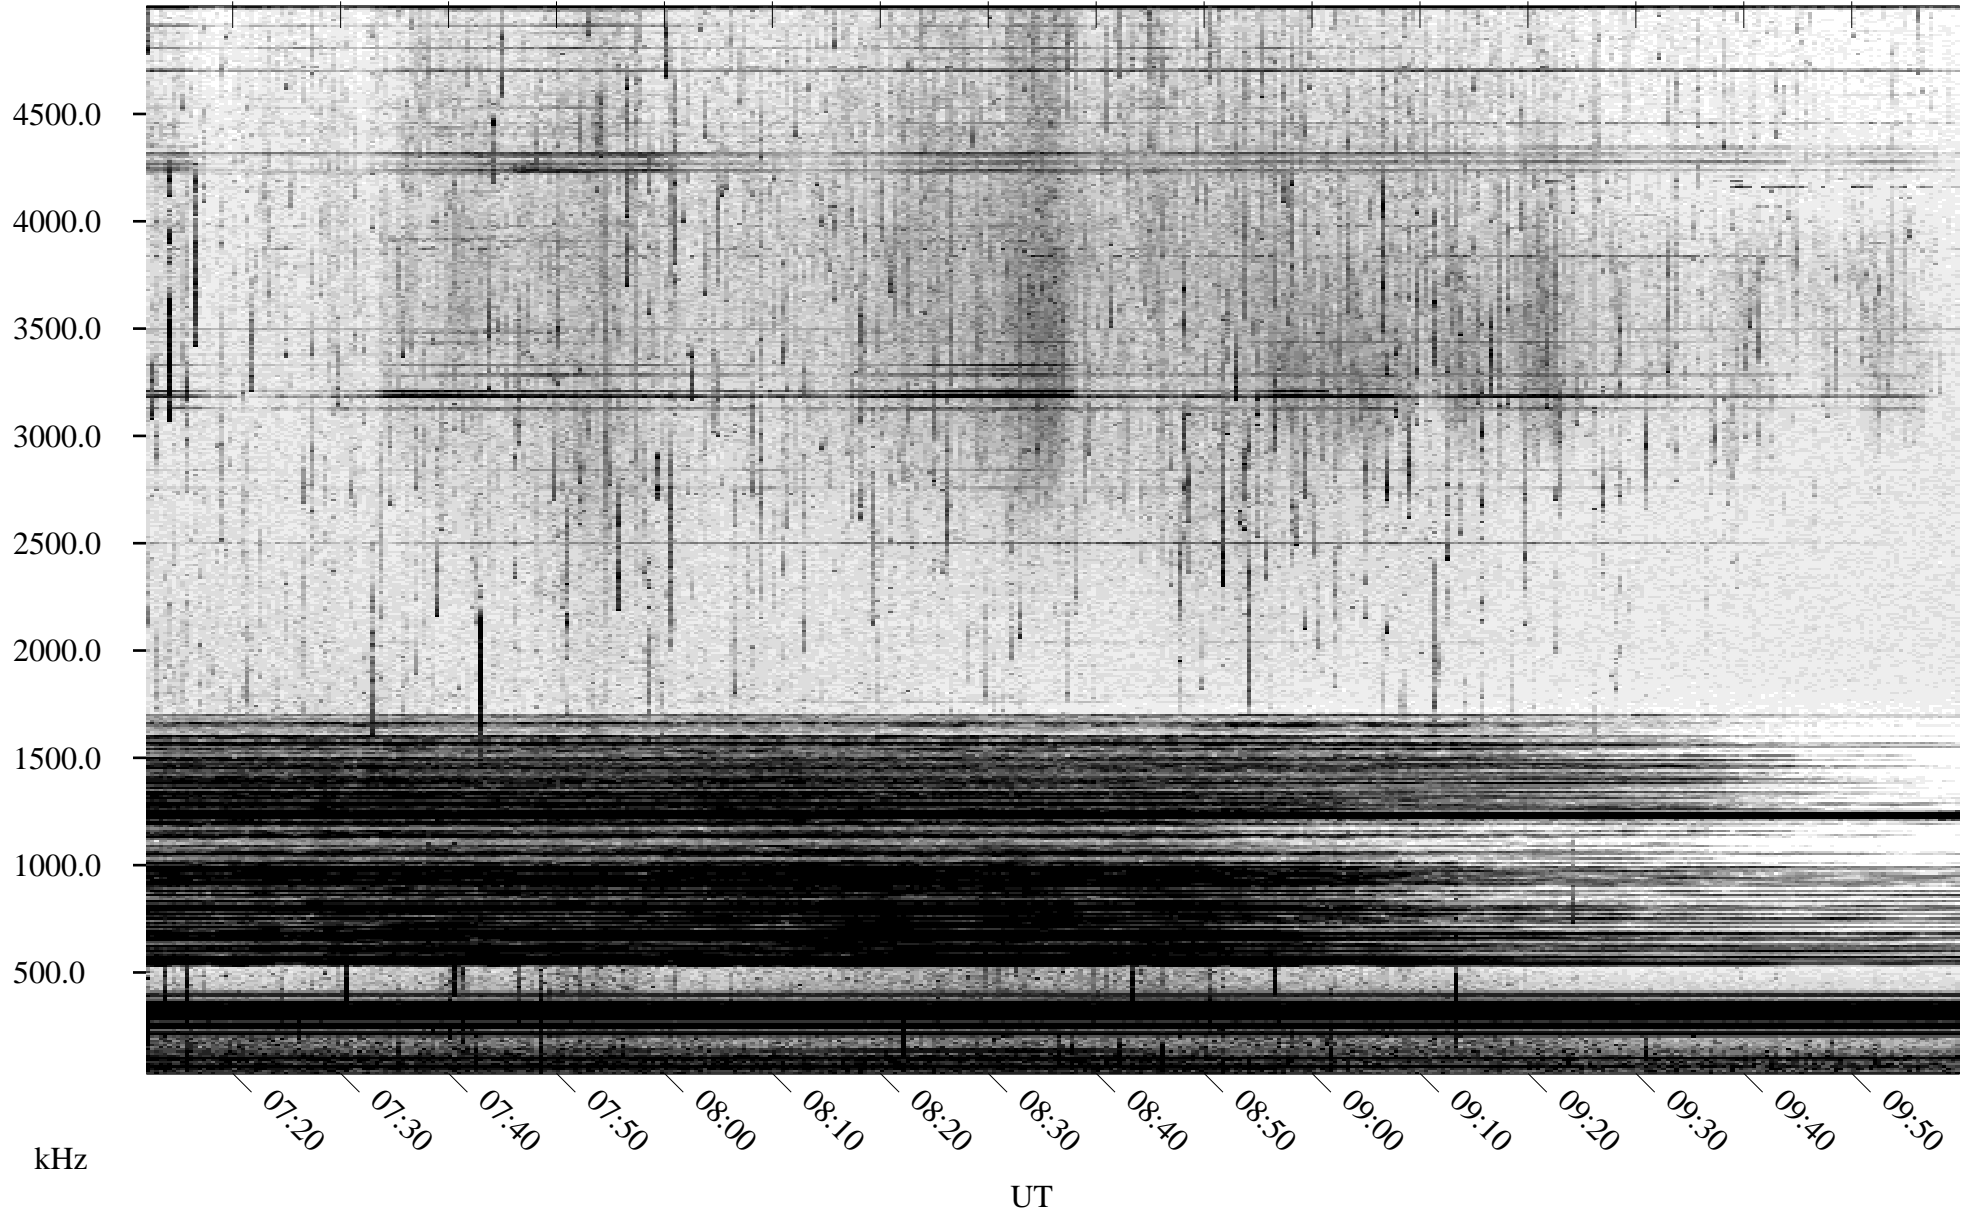

06/02/2005 Churchill, Manitoba

Linear Scale Black = 161 White = 15

ch05153l.r00m max_12

Page 1

06/02/2005 Churchill, Manitoba

Linear Scale Black = 161 White = 15

ch05153l.r00m max_12

Page 2

06/03/2005 Churchill, Manitoba

Linear Scale Black = 161 White = 15

ch05153l.r00m max_12

Page 3

06/03/2005 Churchill, Manitoba

Linear Scale Black = 161 White = 15

ch05153l.r00m max_12

Page 4

06/03/2005 Churchill, Manitoba

Linear Scale Black = 161 White = 15

ch05153l.r00m max_12

Page 5

06/03/2005 Churchill, Manitoba

Linear Scale Black = 161 White = 15

ch05153l.r00m max_12

Page 6

06/03/2005 Churchill, Manitoba

Linear Scale Black = 161 White = 15

ch05153l.r00m max_12

Page 7

06/03/2005 Churchill, Manitoba

Linear Scale Black = 161 White = 15

ch05153l.r00m max_12