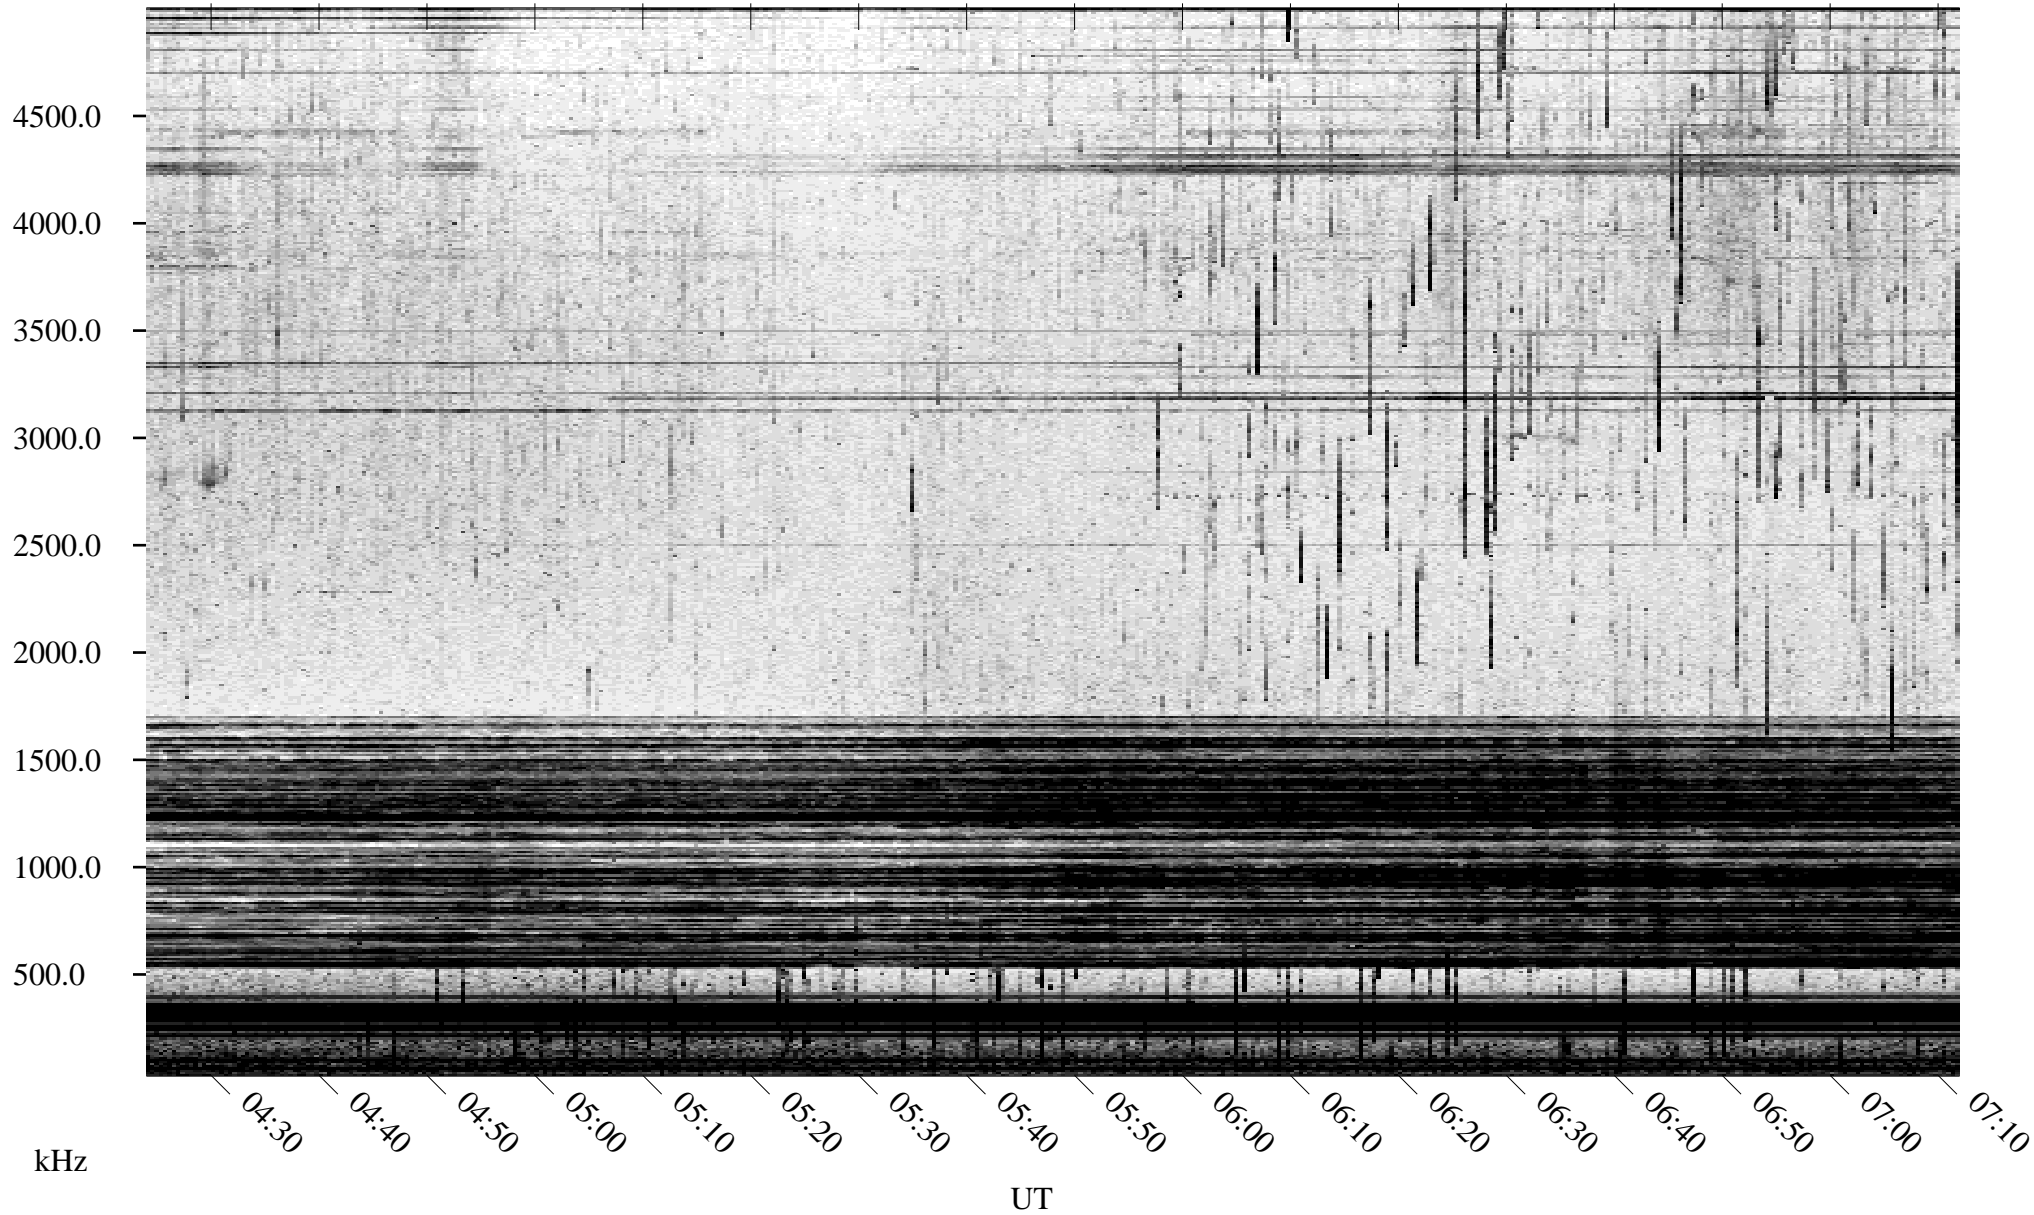

06/02/2005 Churchill, Manitoba

Linear Scale Black = 161 White = 15

ch05153l.r00m max_12

Page 1

06/02/2005 Churchill, Manitoba

Linear Scale Black = 161 White = 15

ch05153l.r00m max_12

Page 2

06/03/2005 Churchill, Manitoba

Linear Scale Black = 161 White = 15

ch05153l.r00m max_12

Page 3

06/03/2005 Churchill, Manitoba

Linear Scale Black = 161 White = 15

ch05153l.r00m max_12

Page 4

06/03/2005 Churchill, Manitoba

Linear Scale Black = 161 White = 15

ch05153l.r00m max_12

Page 5

06/03/2005 Churchill, Manitoba

Linear Scale Black = 161 White = 15

ch05153l.r00m max_12

Page 6

06/03/2005 Churchill, Manitoba

Linear Scale Black = 161 White = 15

ch05153l.r00m max_12

Page 7

06/03/2005 Churchill, Manitoba

Linear Scale Black = 161 White = 15

ch05153l.r00m max_12