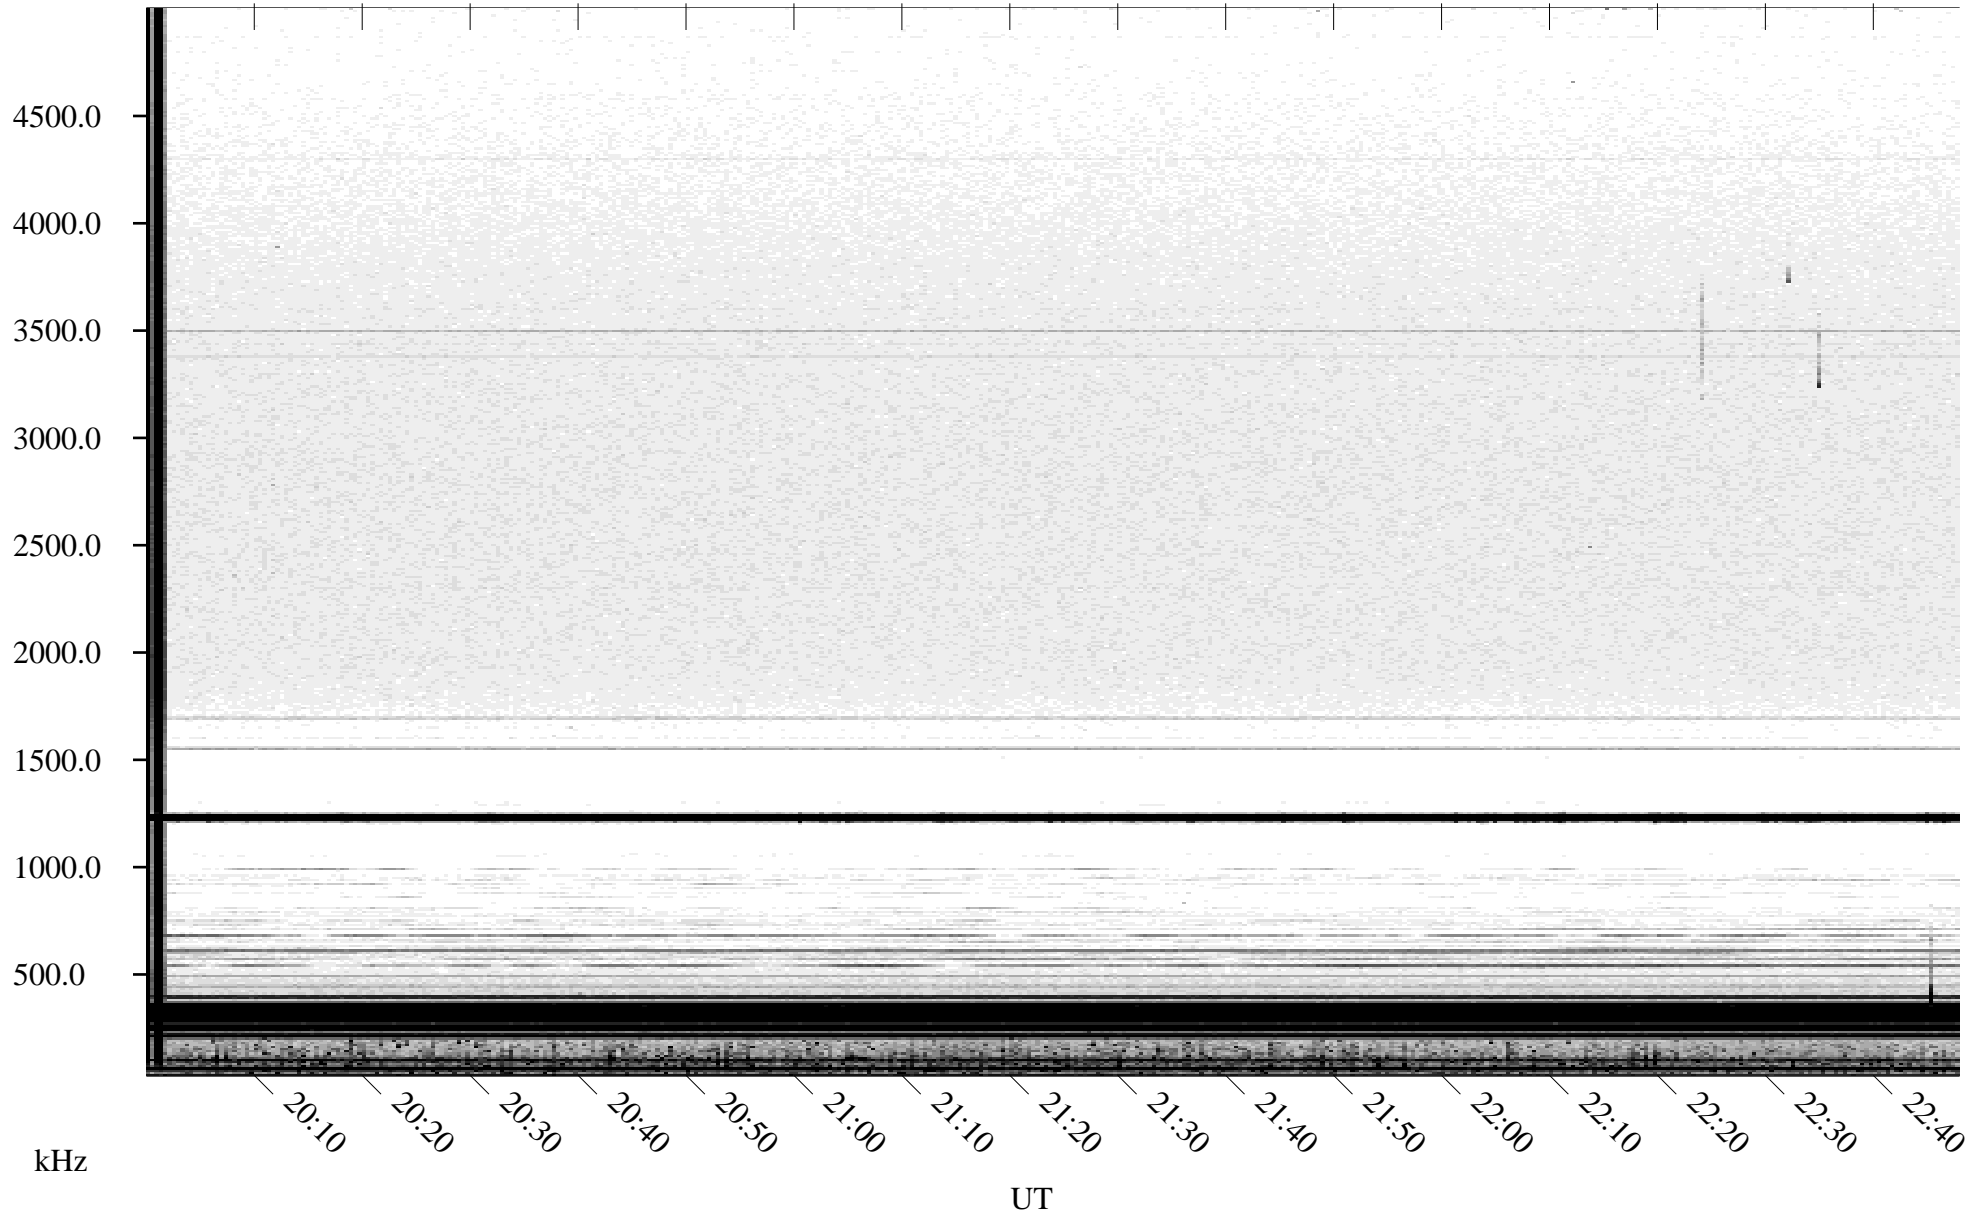

06/02/2005 Churchill, Manitoba

Linear Scale Black = 161 White = 15

ch05153l.r00m max_12

Page 1

06/02/2005 Churchill, Manitoba

Linear Scale Black = 161 White = 15

ch05153l.r00m max_12

Page 2

06/03/2005 Churchill, Manitoba

Linear Scale Black = 161 White = 15

ch05153l.r00m max_12

Page 3

06/03/2005 Churchill, Manitoba

Linear Scale Black = 161 White = 15

ch05153l.r00m max_12

Page 4

06/03/2005 Churchill, Manitoba

Linear Scale Black = 161 White = 15

ch05153l.r00m max_12

Page 5

06/03/2005 Churchill, Manitoba

Linear Scale Black = 161 White = 15

ch05153l.r00m max_12

Page 6

06/03/2005 Churchill, Manitoba

Linear Scale Black = 161 White = 15

ch05153l.r00m max_12

Page 7

06/03/2005 Churchill, Manitoba

Linear Scale Black = 161 White = 15

ch05153l.r00m max_12