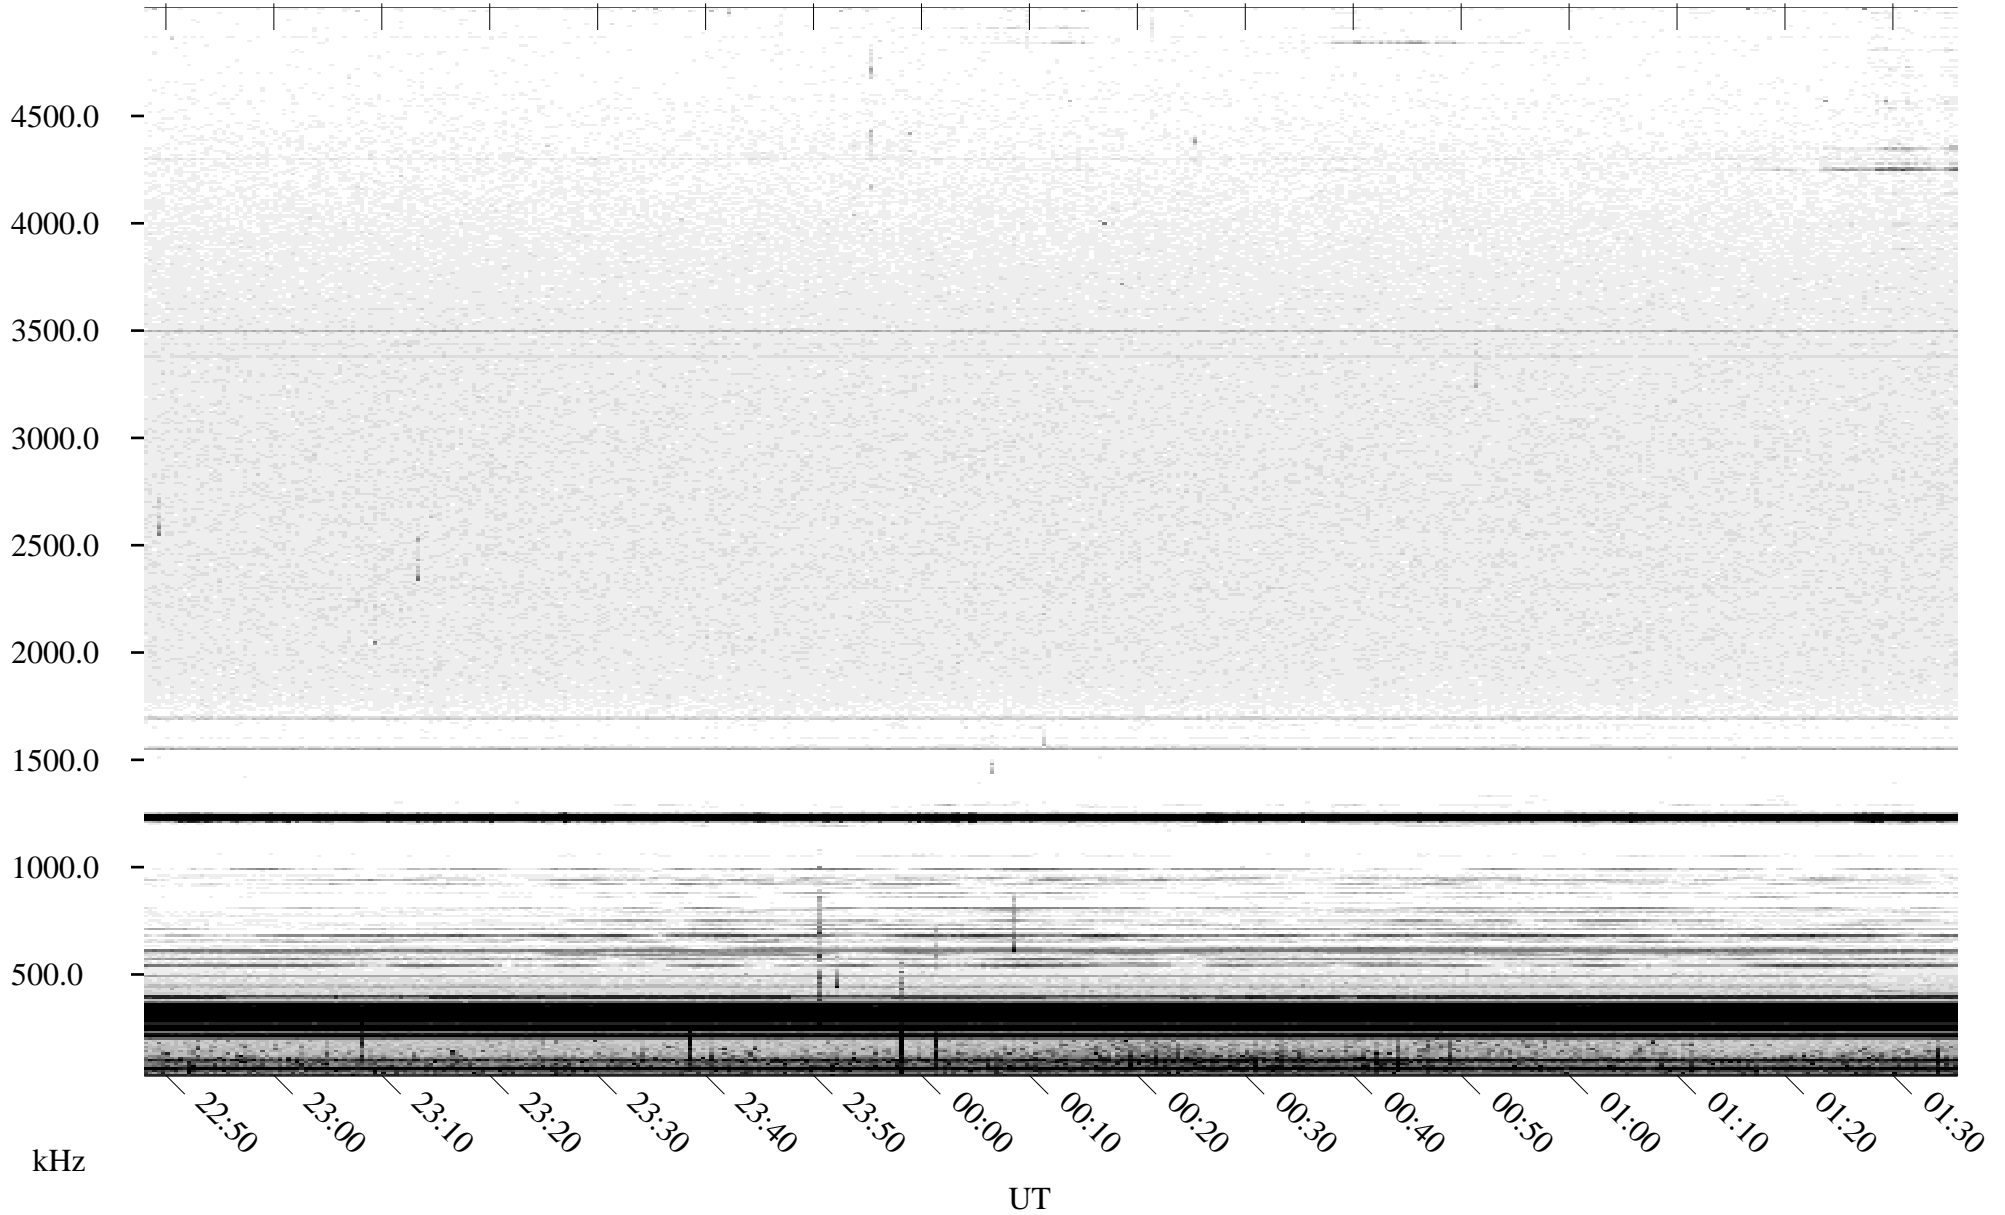

06/02/2005 Churchill, Manitoba

Linear Scale Black = 161 White = 15

ch05153l.r00m max_12

Page 1

06/02/2005 Churchill, Manitoba

Linear Scale Black = 161 White = 15

ch05153l.r00m max_12

Page 2

06/03/2005 Churchill, Manitoba

Linear Scale Black = 161 White = 15

ch05153l.r00m max_12

Page 3

06/03/2005 Churchill, Manitoba

Linear Scale Black = 161 White = 15

ch05153l.r00m max_12

Page 4

06/03/2005 Churchill, Manitoba

Linear Scale Black = 161 White = 15

ch05153l.r00m max_12

Page 5

06/03/2005 Churchill, Manitoba

Linear Scale Black = 161 White = 15

ch05153l.r00m max_12

Page 6

06/03/2005 Churchill, Manitoba

Linear Scale Black = 161 White = 15

ch05153l.r00m max_12

Page 7

06/03/2005 Churchill, Manitoba

Linear Scale Black = 161 White = 15

ch05153l.r00m max_12