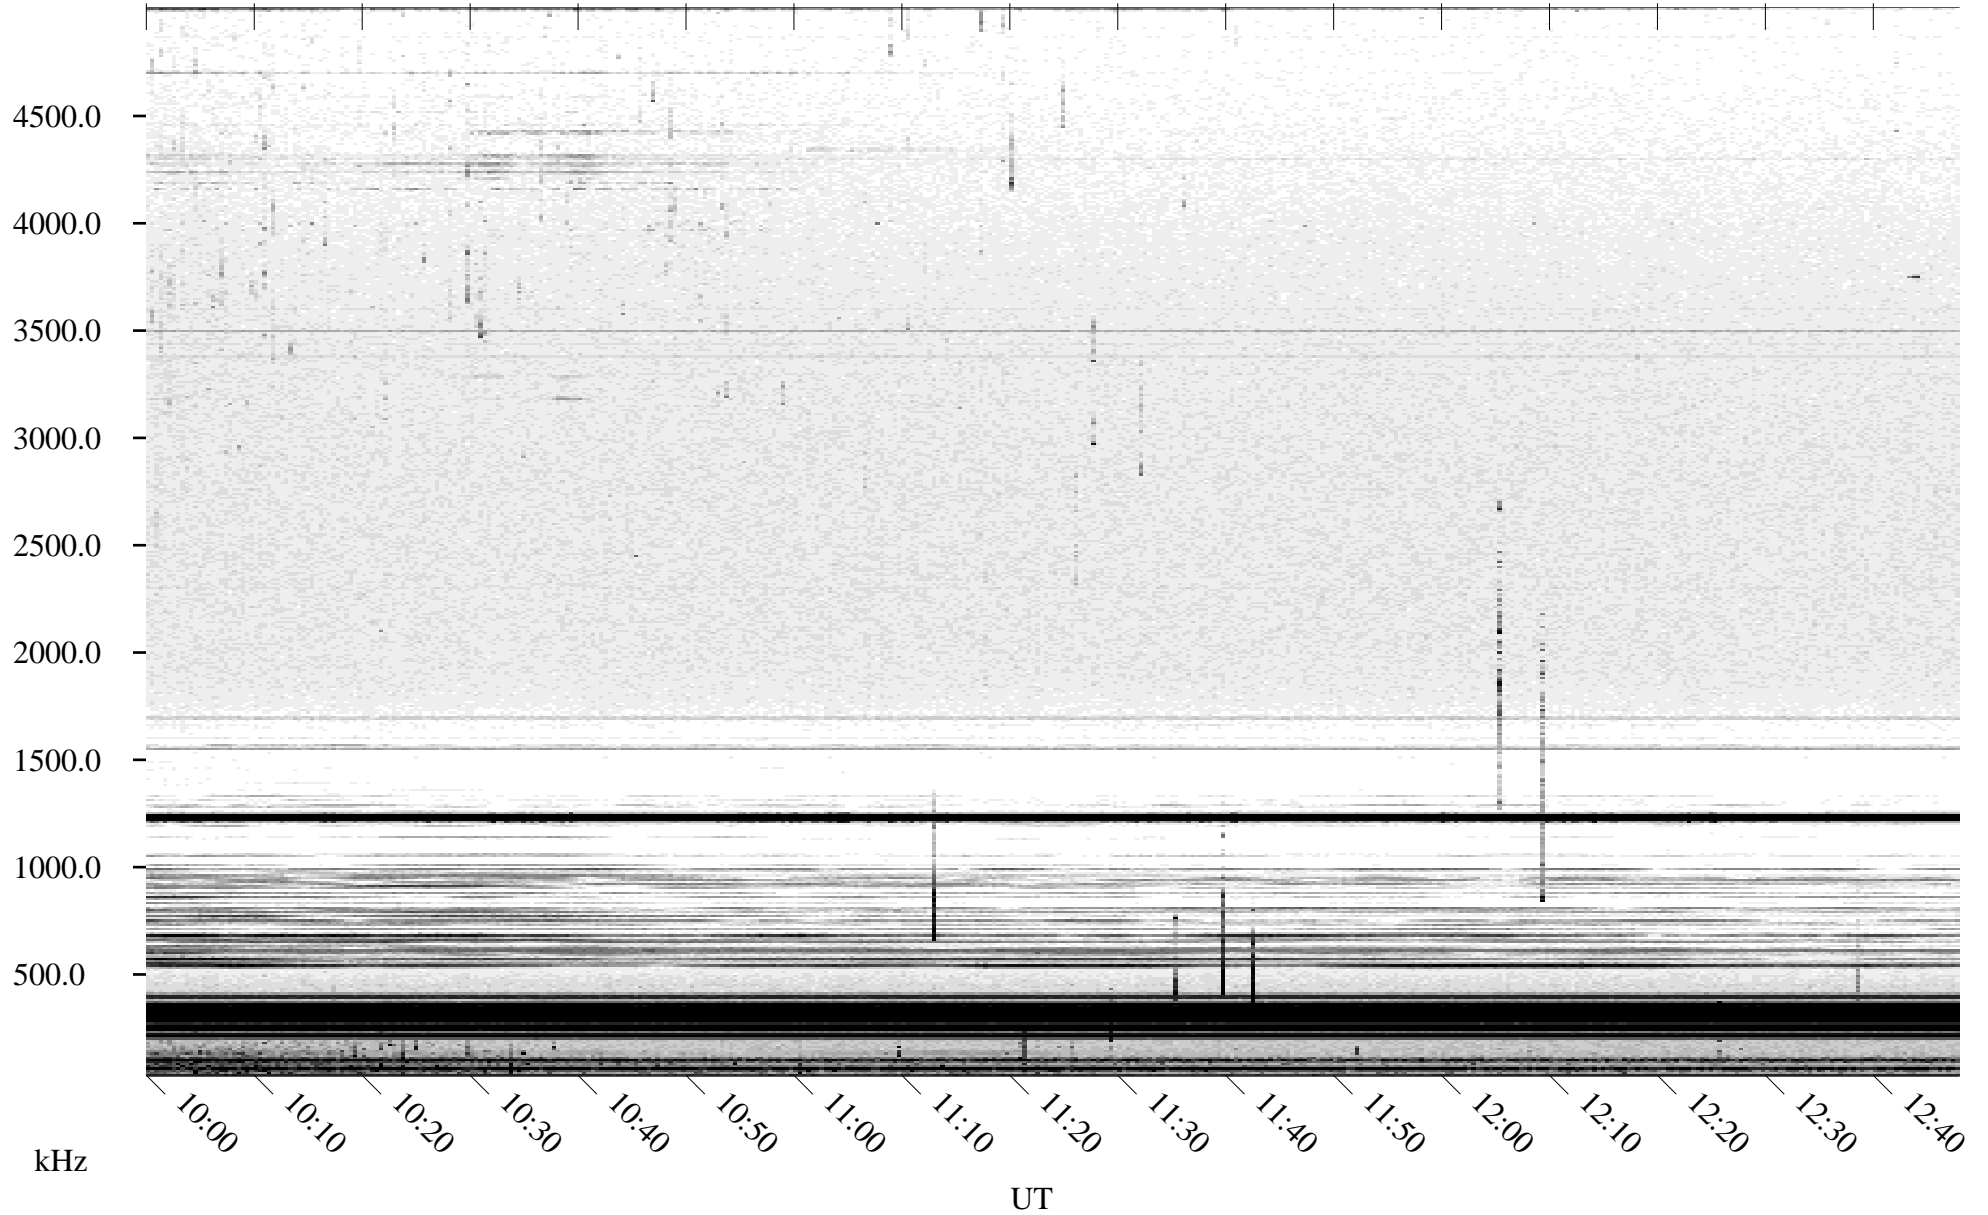

06/02/2005 Churchill, Manitoba

Linear Scale Black = 161 White = 15

ch05153l.r00m max_12

Page 1

06/02/2005 Churchill, Manitoba

Linear Scale Black = 161 White = 15

ch05153l.r00m max_12

Page 2

06/03/2005 Churchill, Manitoba

Linear Scale Black = 161 White = 15

ch05153l.r00m max_12

Page 3

06/03/2005 Churchill, Manitoba

Linear Scale Black = 161 White = 15

ch05153l.r00m max_12

Page 4

06/03/2005 Churchill, Manitoba

Linear Scale Black = 161 White = 15

ch05153l.r00m max_12

Page 5

06/03/2005 Churchill, Manitoba

Linear Scale Black = 161 White = 15

ch05153l.r00m max_12

Page 6

06/03/2005 Churchill, Manitoba

Linear Scale Black = 161 White = 15

ch05153l.r00m max_12

Page 7

06/03/2005 Churchill, Manitoba

Linear Scale Black = 161 White = 15

ch05153l.r00m max_12