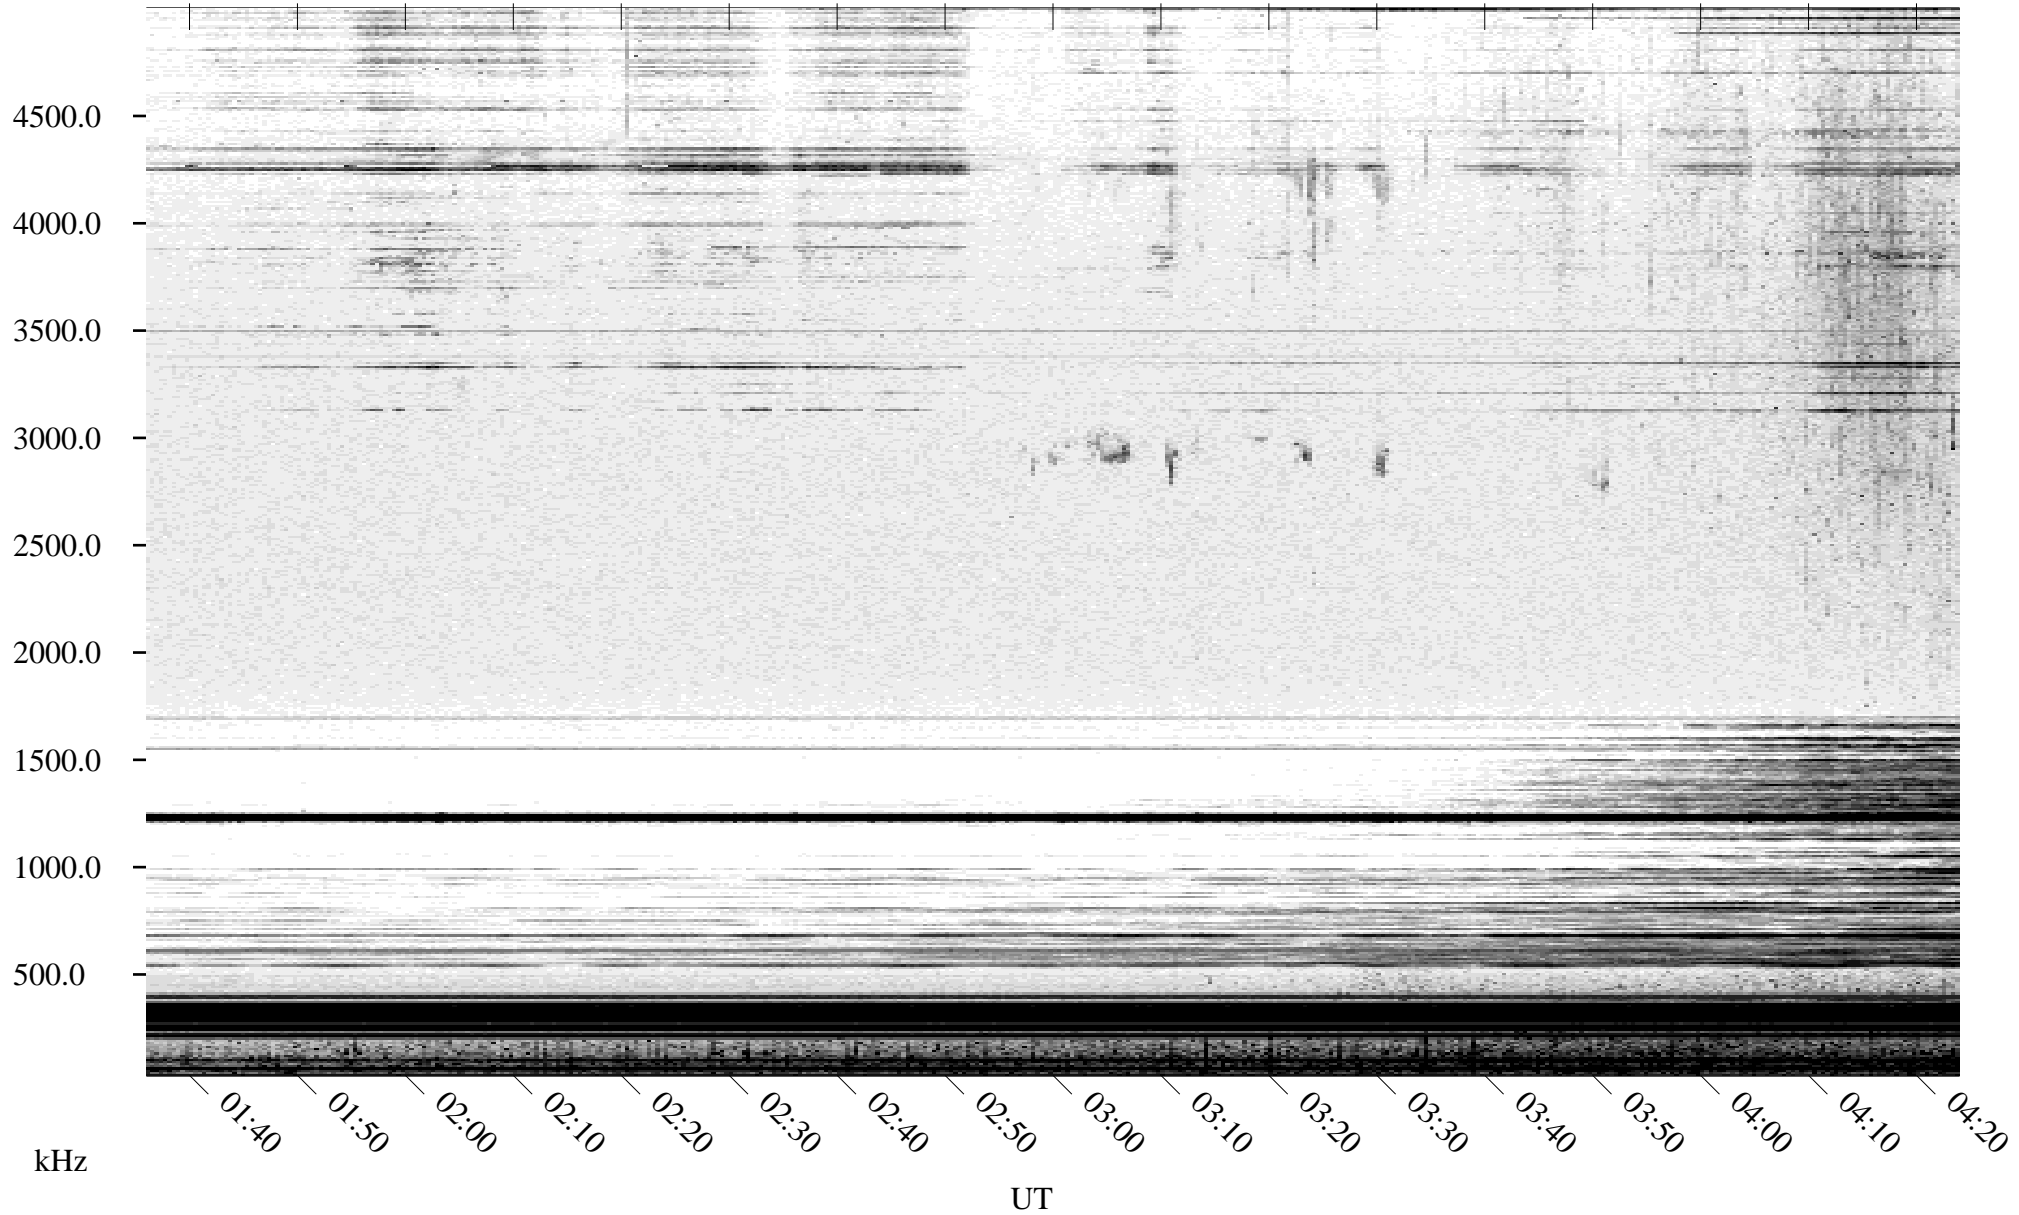

06/02/2005 Churchill, Manitoba

Linear Scale Black = 161 White = 15

ch05153l.r00m max_12

Page 1

06/02/2005 Churchill, Manitoba

Linear Scale Black = 161 White = 15

ch05153l.r00m max_12

Page 2

06/03/2005 Churchill, Manitoba

Linear Scale Black = 161 White = 15

ch05153l.r00m max_12

Page 3

06/03/2005 Churchill, Manitoba

Linear Scale Black = 161 White = 15

ch05153l.r00m max_12

Page 4

06/03/2005 Churchill, Manitoba

Linear Scale Black = 161 White = 15

ch05153l.r00m max_12

Page 5

06/03/2005 Churchill, Manitoba

Linear Scale Black = 161 White = 15

ch05153l.r00m max_12

Page 6

06/03/2005 Churchill, Manitoba

Linear Scale Black = 161 White = 15

ch05153l.r00m max_12

Page 7

06/03/2005 Churchill, Manitoba

Linear Scale Black = 161 White = 15

ch05153l.r00m max_12