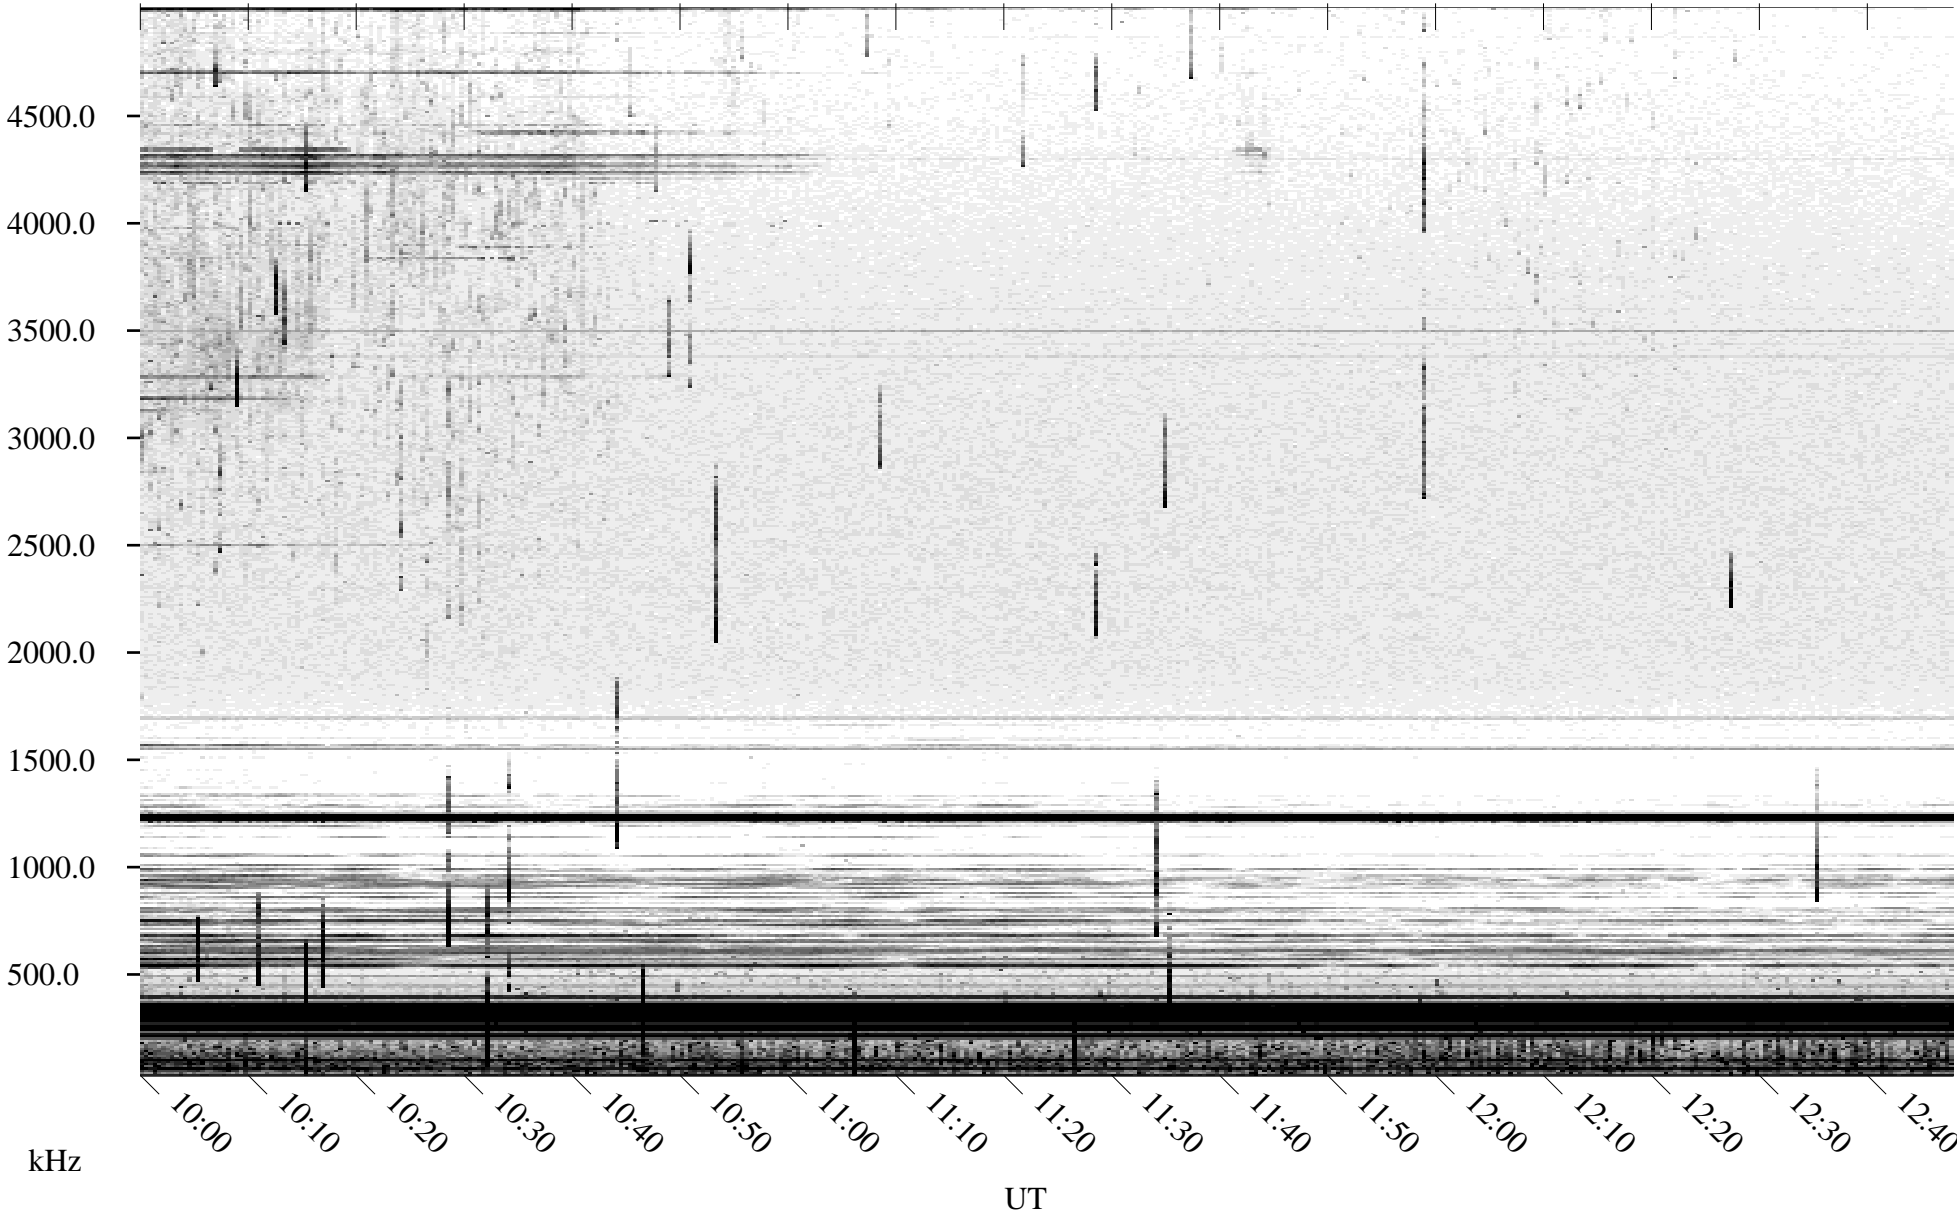

06/03/2005 Churchill, Manitoba

Linear Scale Black = 161 White = 15

ch05154l.r00m max_12

Page 1

06/03/2005 Churchill, Manitoba

Linear Scale Black = 161 White = 15

ch05154l.r00m max_12

Page 2

06/04/2005 Churchill, Manitoba

Linear Scale Black = 161 White = 15

ch05154l.r00m max_12

Page 3

06/04/2005 Churchill, Manitoba

Linear Scale Black = 161 White = 15

ch05154l.r00m max_12

Page 4

06/04/2005 Churchill, Manitoba

Linear Scale Black = 161 White = 15

ch05154l.r00m max_12

Page 5

06/04/2005 Churchill, Manitoba

Linear Scale Black = 161 White = 15

ch05154l.r00m max_12

06/04/2005 Churchill, Manitoba

Linear Scale Black = 161 White = 15

ch05154l.r00m max_12

Page 7

06/04/2005 Churchill, Manitoba

Linear Scale Black = 161 White = 15

ch05154l.r00m max_12

Page 8