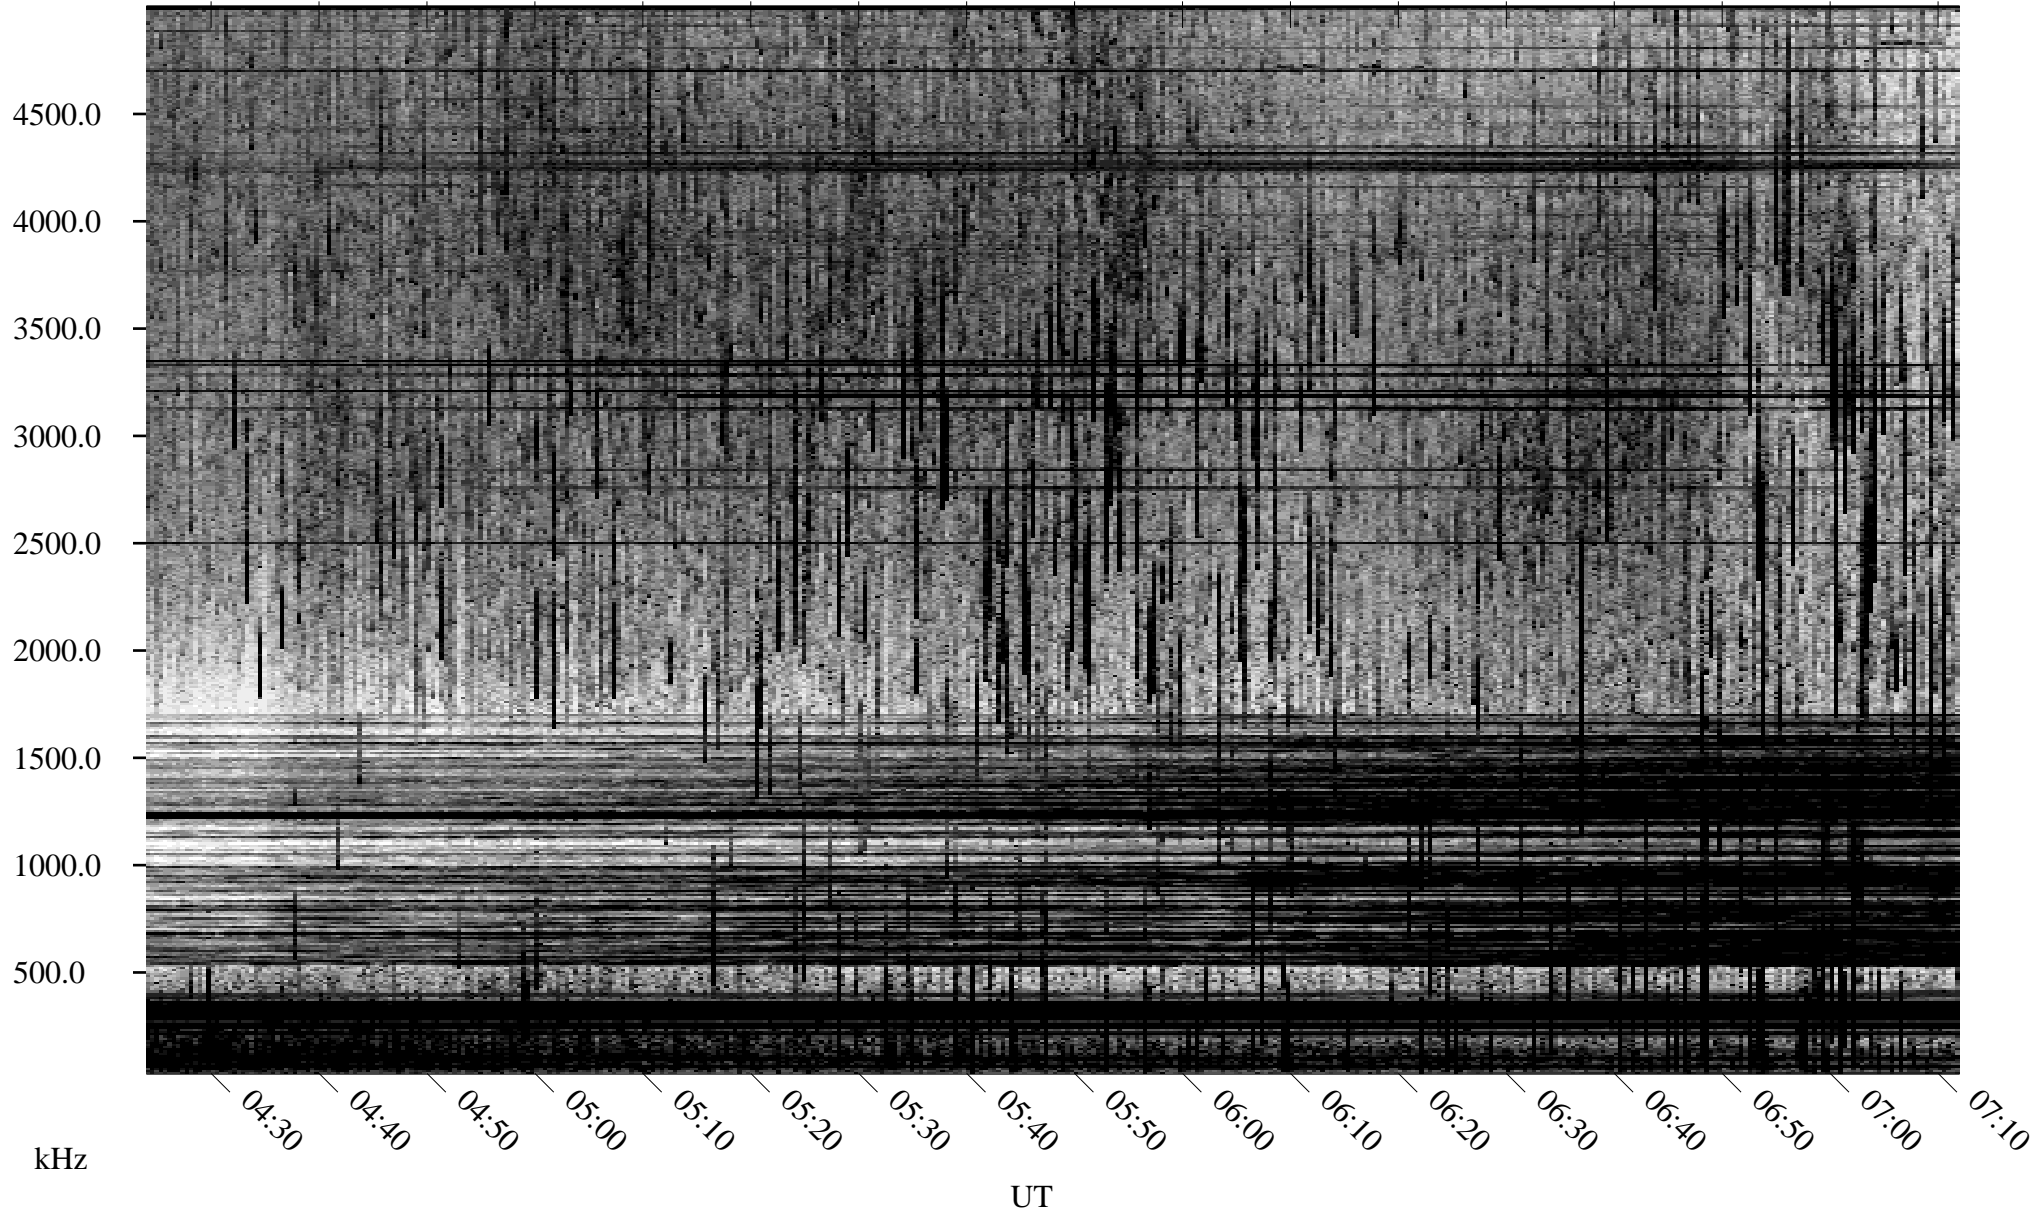

06/03/2005 Churchill, Manitoba

Linear Scale Black = 161 White = 15

ch05154l.r00m max_12

Page 1

06/03/2005 Churchill, Manitoba

Linear Scale Black = 161 White = 15

ch05154l.r00m max_12

Page 2

06/04/2005 Churchill, Manitoba

Linear Scale Black = 161 White = 15

ch05154l.r00m max_12

Page 3

06/04/2005 Churchill, Manitoba

Linear Scale Black = 161 White = 15

ch05154l.r00m max_12

Page 4

06/04/2005 Churchill, Manitoba

Linear Scale Black = 161 White = 15

ch05154l.r00m max_12

Page 5

06/04/2005 Churchill, Manitoba

Linear Scale Black = 161 White = 15

ch05154l.r00m max_12

06/04/2005 Churchill, Manitoba

Linear Scale Black = 161 White = 15

ch05154l.r00m max_12

Page 7

06/04/2005 Churchill, Manitoba

Linear Scale Black = 161 White = 15

ch05154l.r00m max_12

Page 8