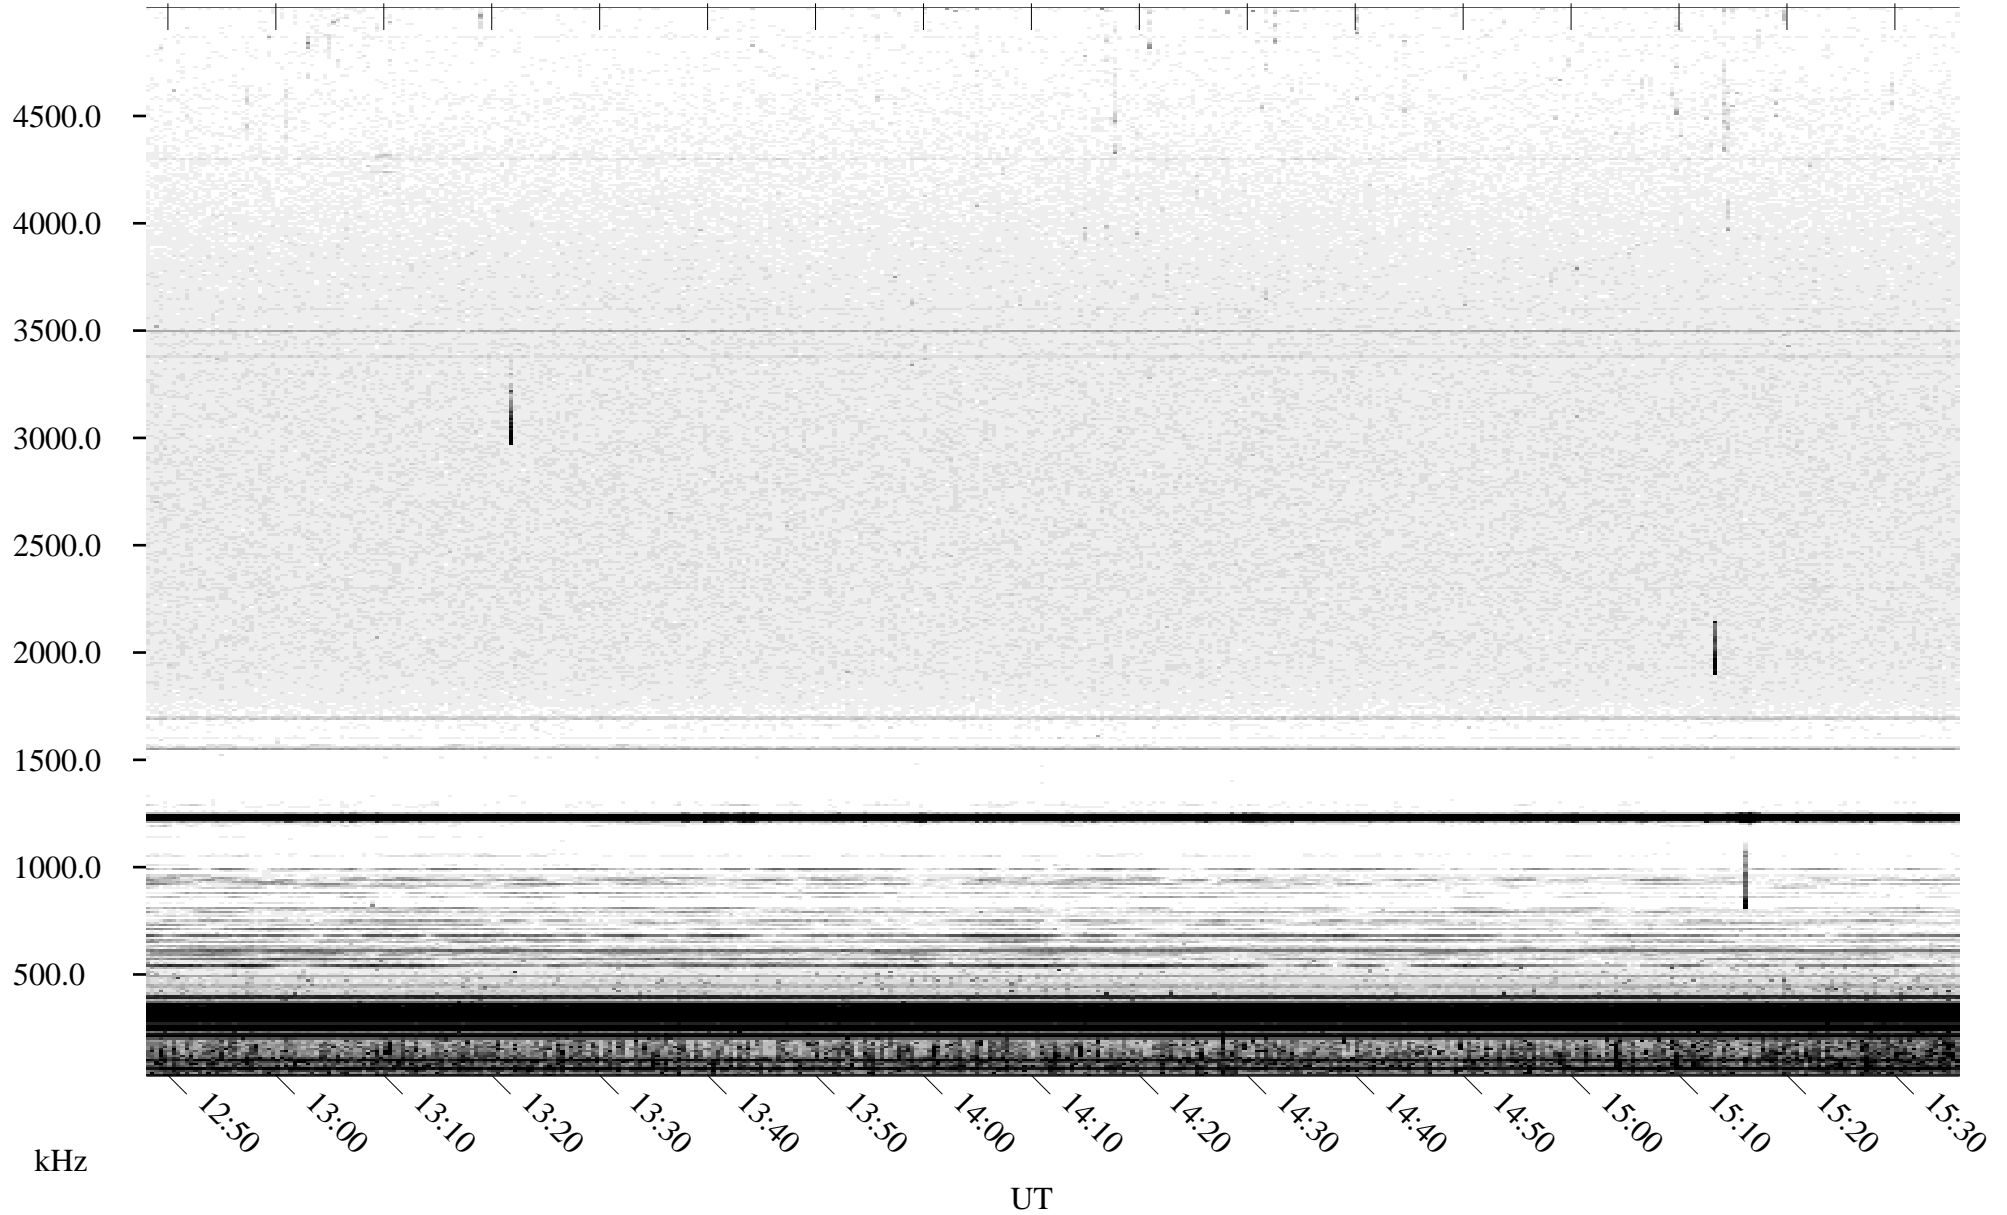

06/03/2005 Churchill, Manitoba

Linear Scale Black = 161 White = 15

ch05154l.r00m max_12

Page 1

06/03/2005 Churchill, Manitoba

Linear Scale Black = 161 White = 15

ch05154l.r00m max_12

Page 2

06/04/2005 Churchill, Manitoba

Linear Scale Black = 161 White = 15

ch05154l.r00m max_12

Page 3

06/04/2005 Churchill, Manitoba

Linear Scale Black = 161 White = 15

ch05154l.r00m max_12

Page 4

06/04/2005 Churchill, Manitoba

Linear Scale Black = 161 White = 15

ch05154l.r00m max_12

Page 5

06/04/2005 Churchill, Manitoba

Linear Scale Black = 161 White = 15

ch05154l.r00m max_12

06/04/2005 Churchill, Manitoba

Linear Scale Black = 161 White = 15

ch05154l.r00m max_12

Page 7

06/04/2005 Churchill, Manitoba

Linear Scale Black = 161 White = 15

ch05154l.r00m max_12

Page 8