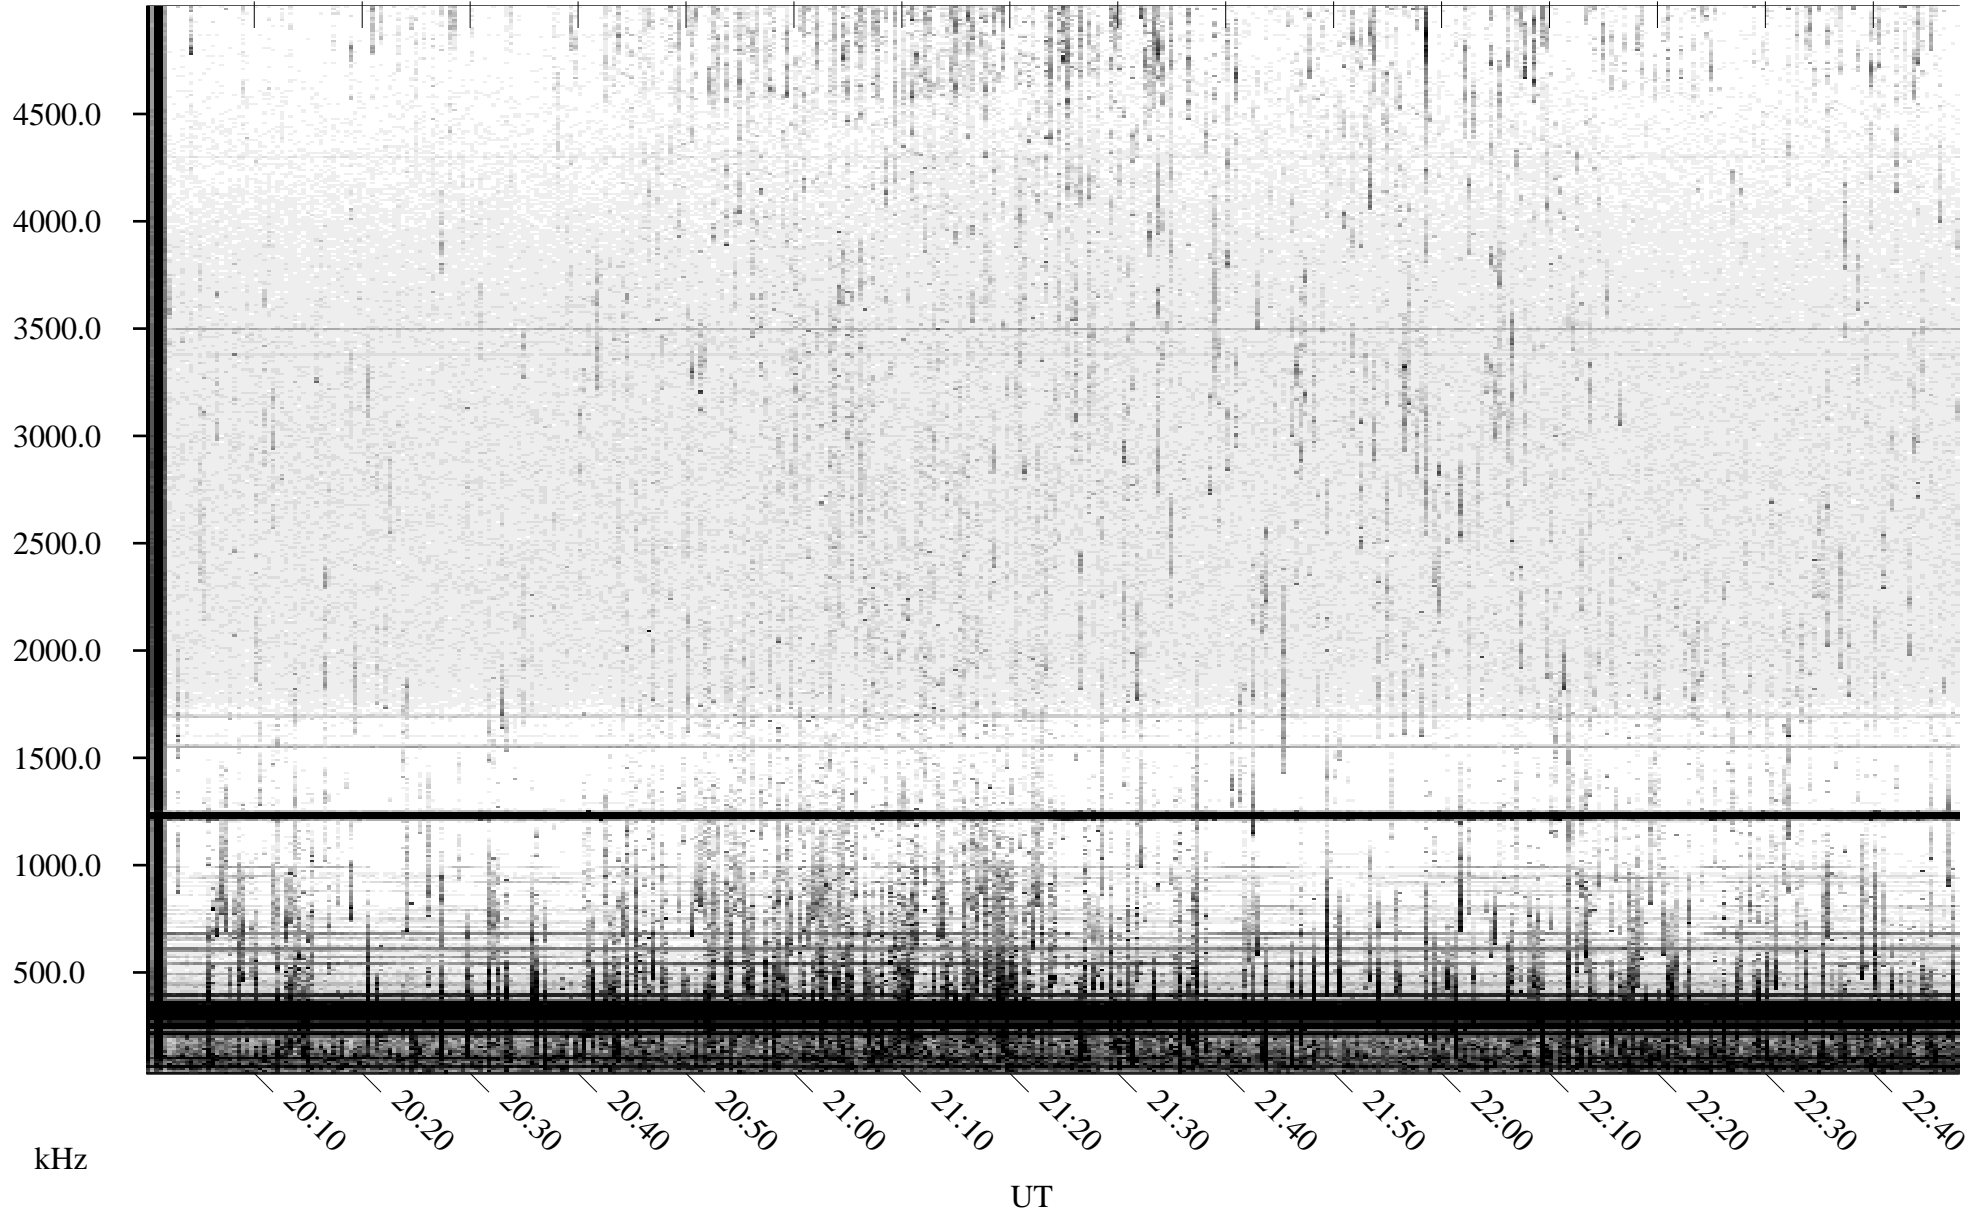

06/03/2005 Churchill, Manitoba

Linear Scale Black = 161 White = 15

ch05154l.r00m max_12

Page 1

06/03/2005 Churchill, Manitoba

Linear Scale Black = 161 White = 15

ch05154l.r00m max_12

Page 2

06/04/2005 Churchill, Manitoba

Linear Scale Black = 161 White = 15

ch05154l.r00m max_12

Page 3

06/04/2005 Churchill, Manitoba

Linear Scale Black = 161 White = 15

ch05154l.r00m max_12

Page 4

06/04/2005 Churchill, Manitoba

Linear Scale Black = 161 White = 15

ch05154l.r00m max_12

Page 5

06/04/2005 Churchill, Manitoba

Linear Scale Black = 161 White = 15

ch05154l.r00m max_12

06/04/2005 Churchill, Manitoba

Linear Scale Black = 161 White = 15

ch05154l.r00m max_12

Page 7

06/04/2005 Churchill, Manitoba

Linear Scale Black = 161 White = 15

ch05154l.r00m max_12

Page 8