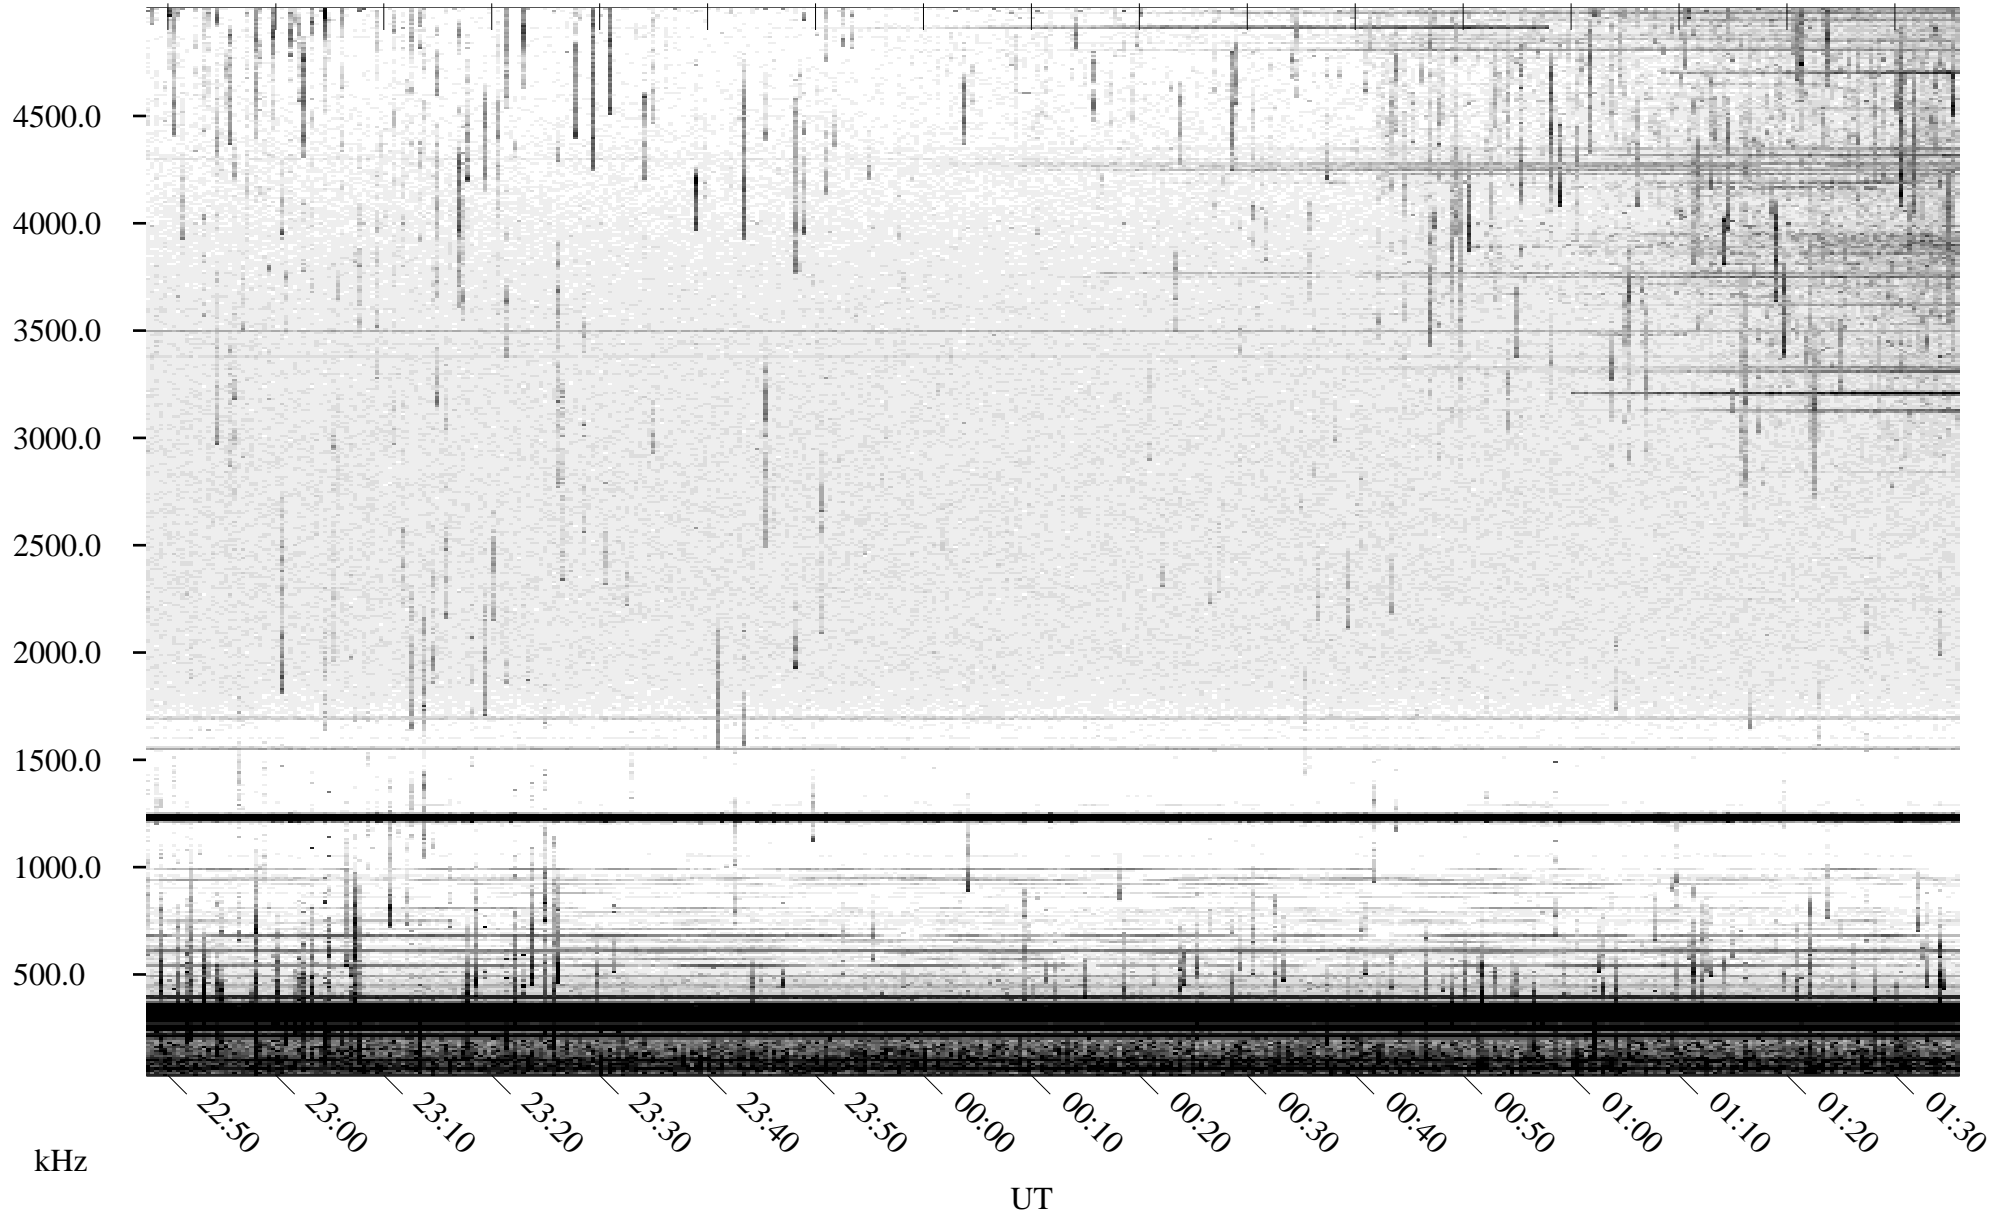

06/03/2005 Churchill, Manitoba

Linear Scale Black = 161 White = 15

ch05154l.r00m max_12

Page 1

06/03/2005 Churchill, Manitoba

Linear Scale Black = 161 White = 15

ch05154l.r00m max_12

Page 2

06/04/2005 Churchill, Manitoba

Linear Scale Black = 161 White = 15

ch05154l.r00m max_12

Page 3

06/04/2005 Churchill, Manitoba

Linear Scale Black = 161 White = 15

ch05154l.r00m max_12

Page 4

06/04/2005 Churchill, Manitoba

Linear Scale Black = 161 White = 15

ch05154l.r00m max_12

Page 5

06/04/2005 Churchill, Manitoba

Linear Scale Black = 161 White = 15

ch05154l.r00m max_12

06/04/2005 Churchill, Manitoba

Linear Scale Black = 161 White = 15

ch05154l.r00m max_12

Page 7

06/04/2005 Churchill, Manitoba

Linear Scale Black = 161 White = 15

ch05154l.r00m max_12

Page 8