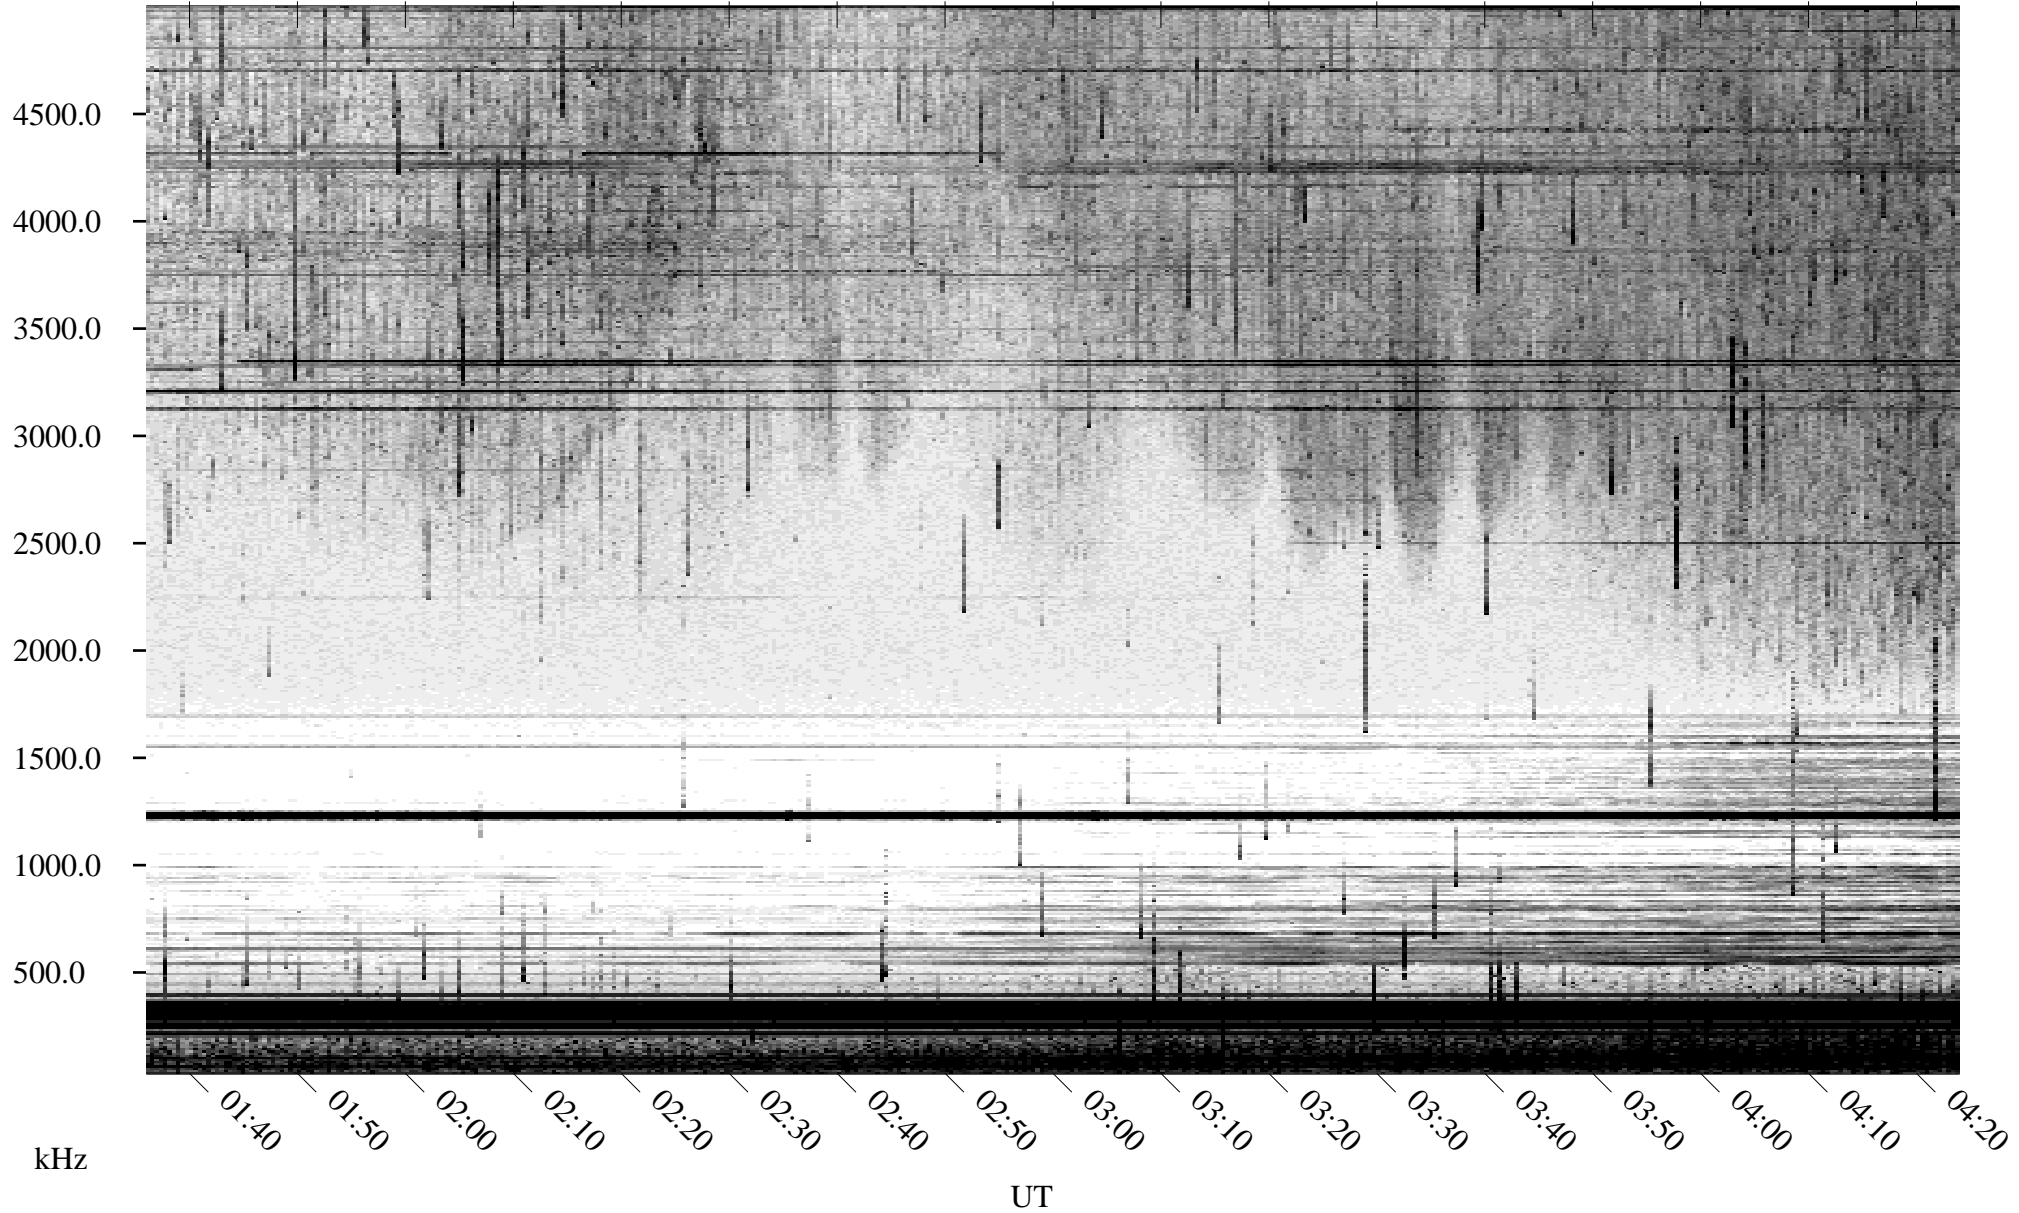

06/03/2005 Churchill, Manitoba

Linear Scale Black = 161 White = 15

ch05154l.r00m max_12

Page 1

06/03/2005 Churchill, Manitoba

Linear Scale Black = 161 White = 15

ch05154l.r00m max_12

Page 2

06/04/2005 Churchill, Manitoba

Linear Scale Black = 161 White = 15

ch05154l.r00m max_12

Page 3

06/04/2005 Churchill, Manitoba

Linear Scale Black = 161 White = 15

ch05154l.r00m max_12

Page 4

06/04/2005 Churchill, Manitoba

Linear Scale Black = 161 White = 15

ch05154l.r00m max_12

Page 5

06/04/2005 Churchill, Manitoba

Linear Scale Black = 161 White = 15

ch05154l.r00m max_12

06/04/2005 Churchill, Manitoba

Linear Scale Black = 161 White = 15

ch05154l.r00m max_12

Page 7

06/04/2005 Churchill, Manitoba

Linear Scale Black = 161 White = 15

ch05154l.r00m max_12

Page 8