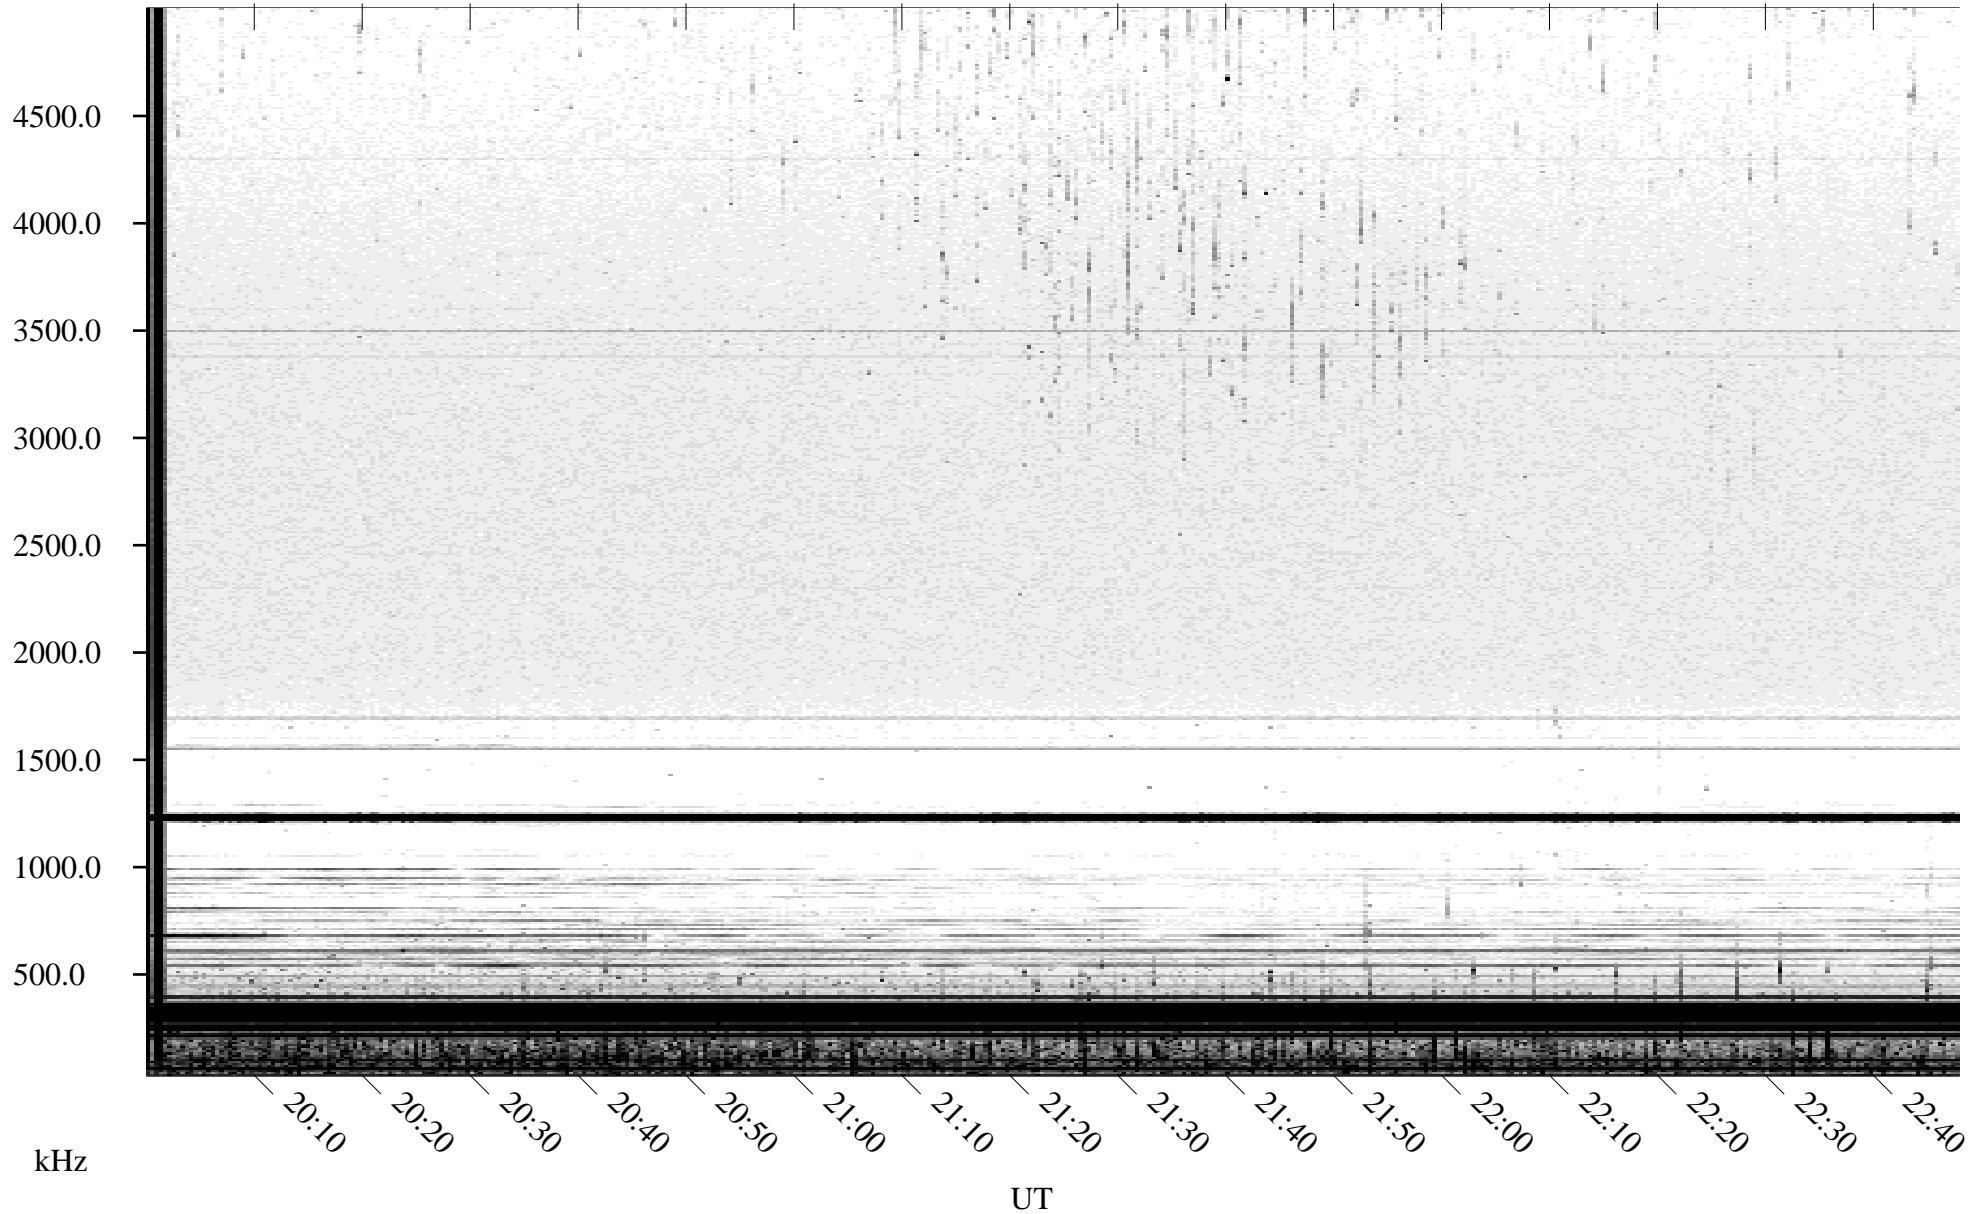

06/05/2005 Churchill, Manitoba

Linear Scale Black = 161 White = 15

ch05156l.r00m max_12

Page 1

06/05/2005 Churchill, Manitoba

Linear Scale Black = 161 White = 15

ch05156l.r00m max_12

Page 2

06/06/2005 Churchill, Manitoba

Linear Scale Black = 161 White = 15

ch05156l.r00m max_12

Page 3

06/06/2005 Churchill, Manitoba

Linear Scale Black = 161 White = 15

ch05156l.r00m max_12

Page 4

06/06/2005 Churchill, Manitoba

Linear Scale Black = 161 White = 15

ch05156l.r00m max_12

Page 5

06/06/2005 Churchill, Manitoba

Linear Scale Black = 161 White = 15

ch05156l.r00m max_12

Page 6

06/06/2005 Churchill, Manitoba

Linear Scale

Black = 161

White = 15

ch05156l.r00m max_12

Page 7

06/06/2005 Churchill, Manitoba

Linear Scale Black = 161 White = 15