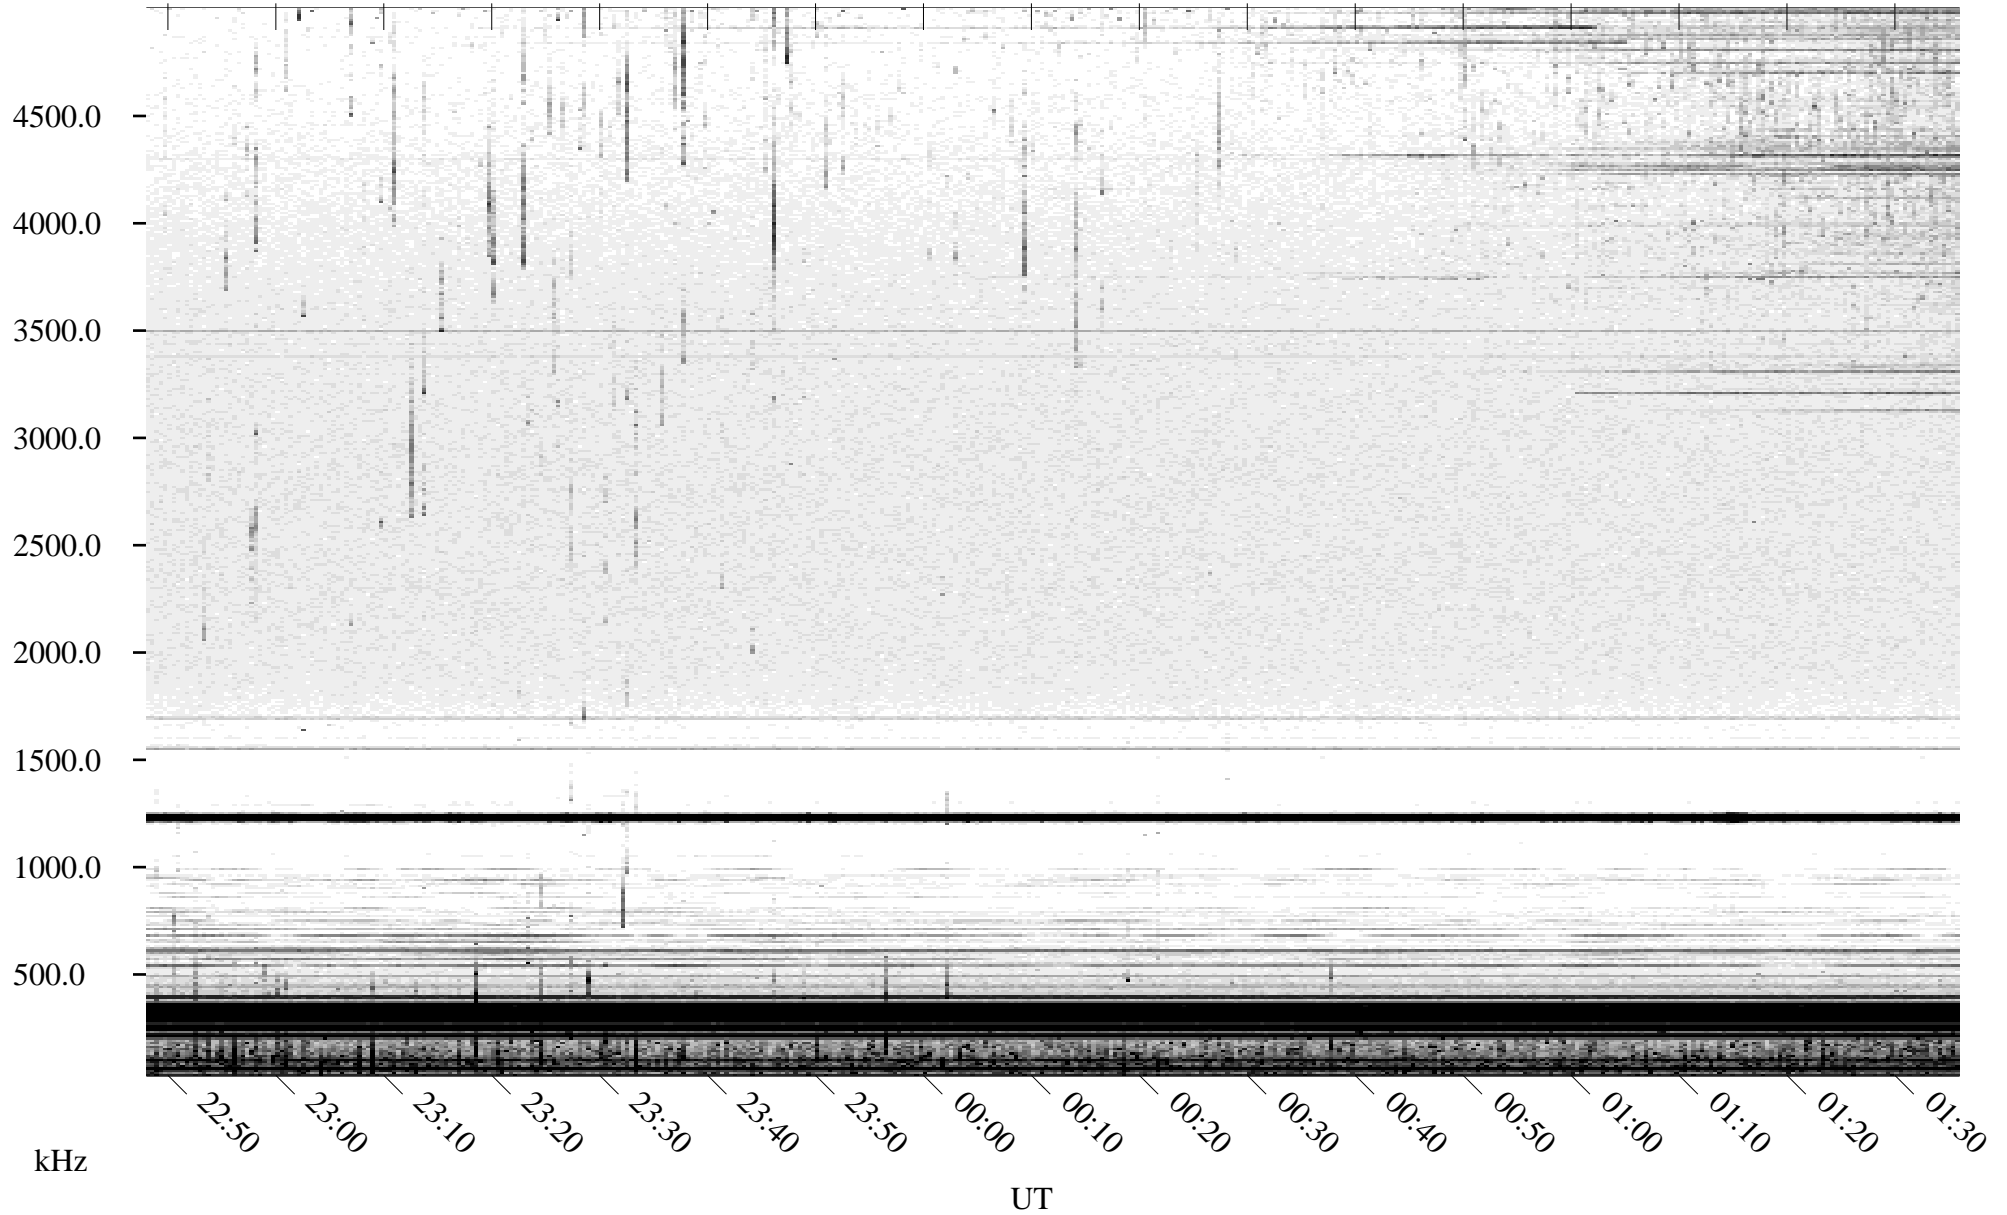

06/05/2005 Churchill, Manitoba

Linear Scale Black = 161 White = 15

ch05156l.r00m max_12

Page 1

06/05/2005 Churchill, Manitoba

Linear Scale Black = 161 White = 15

ch05156l.r00m max_12

Page 2

06/06/2005 Churchill, Manitoba

Linear Scale Black = 161 White = 15

ch05156l.r00m max_12

Page 3

06/06/2005 Churchill, Manitoba

Linear Scale Black = 161 White = 15

ch05156l.r00m max_12

Page 4

06/06/2005 Churchill, Manitoba

Linear Scale Black = 161 White = 15

ch05156l.r00m max_12

Page 5

06/06/2005 Churchill, Manitoba

Linear Scale Black = 161 White = 15

ch05156l.r00m max_12

Page 6

06/06/2005 Churchill, Manitoba

Linear Scale

Black = 161

White = 15

ch05156l.r00m max_12

Page 7

06/06/2005 Churchill, Manitoba

Linear Scale Black = 161 White = 15