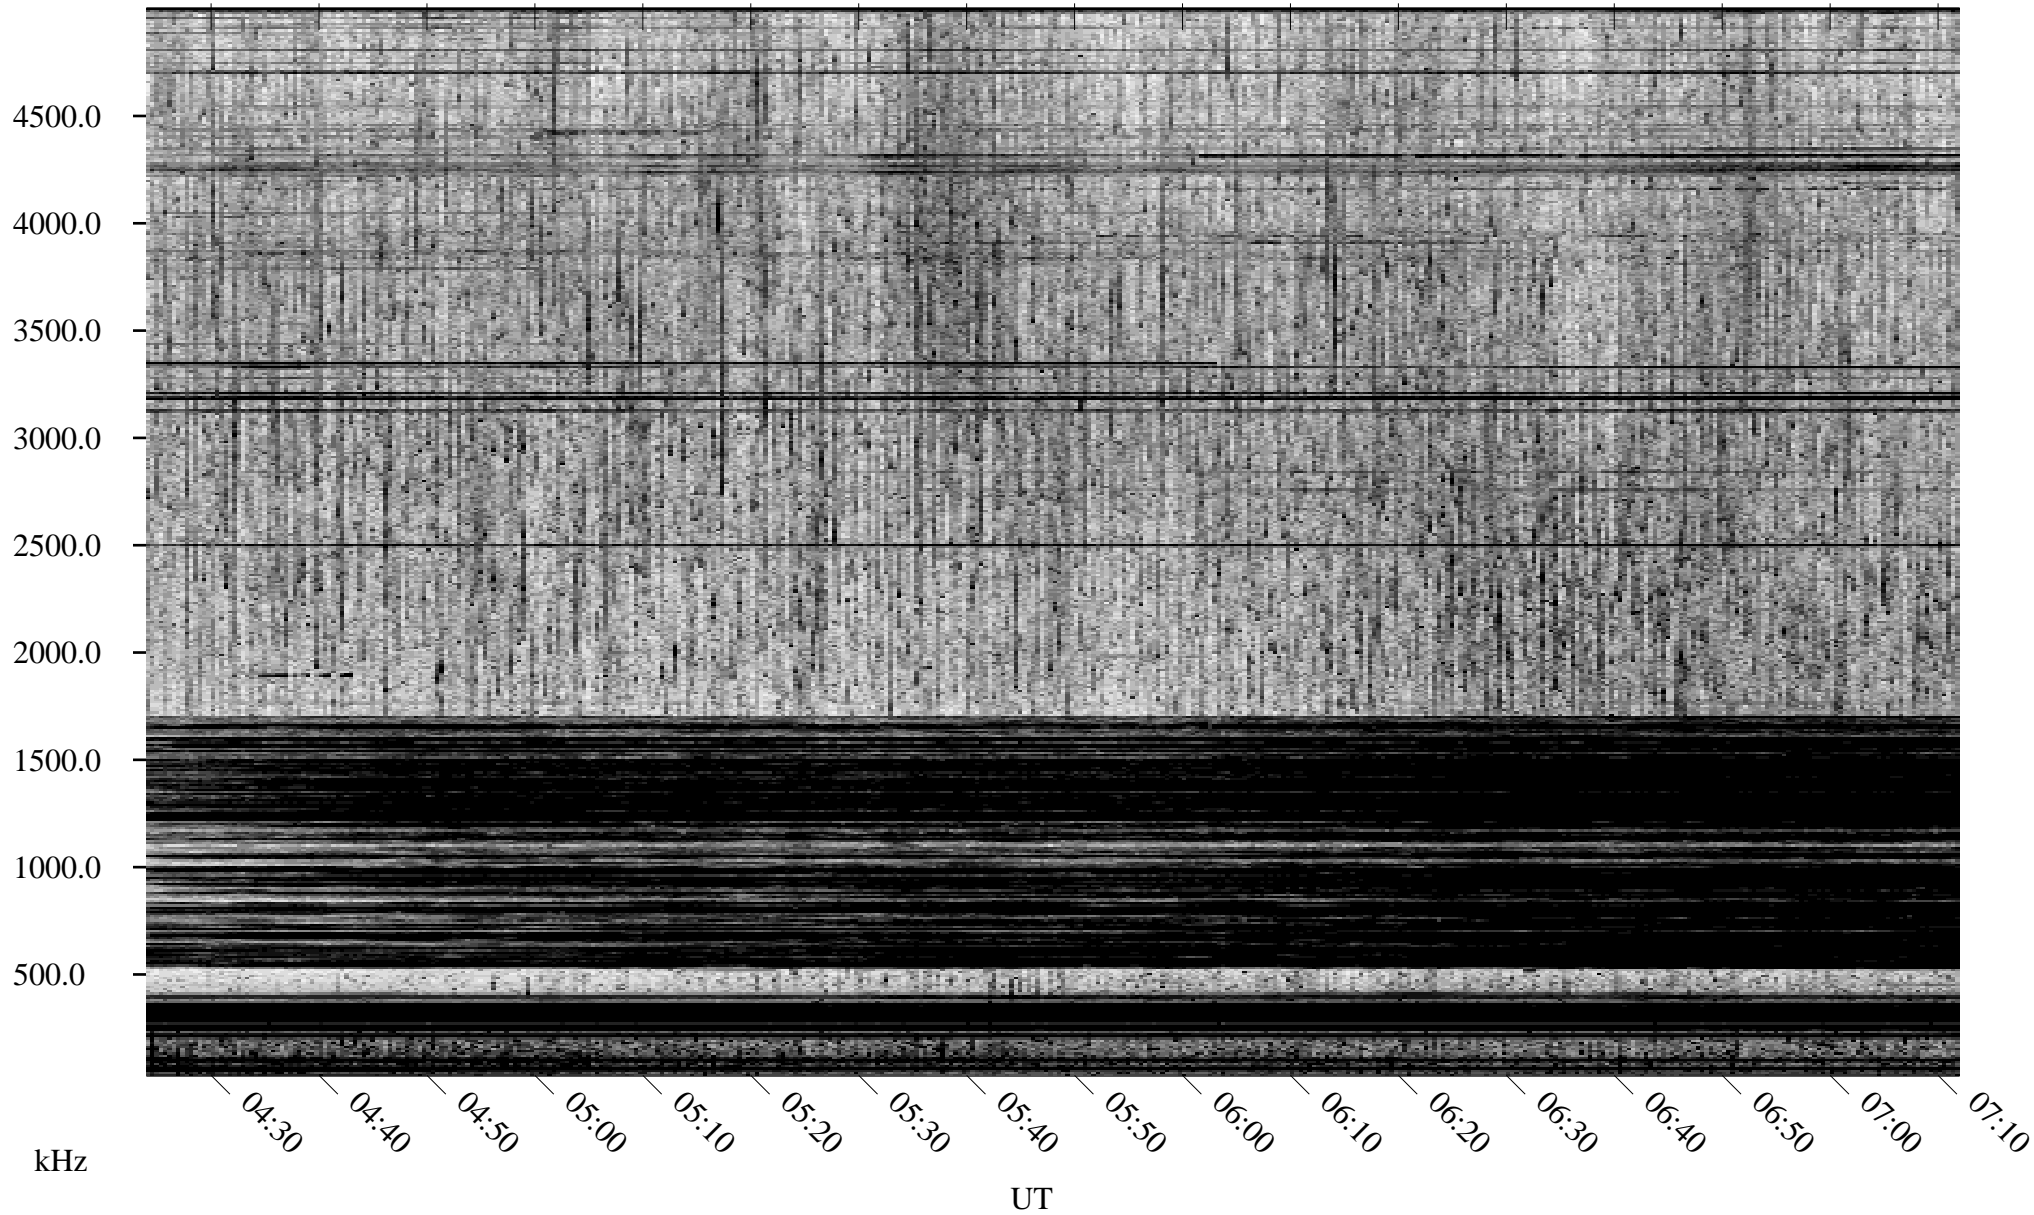

06/05/2005 Churchill, Manitoba

Linear Scale Black = 161 White = 15

ch05156l.r00m max_12

Page 1

06/05/2005 Churchill, Manitoba

Linear Scale Black = 161 White = 15

ch05156l.r00m max_12

Page 2

06/06/2005 Churchill, Manitoba

Linear Scale Black = 161 White = 15

ch05156l.r00m max_12

Page 3

06/06/2005 Churchill, Manitoba

Linear Scale Black = 161 White = 15

ch05156l.r00m max_12

Page 4

06/06/2005 Churchill, Manitoba

Linear Scale Black = 161 White = 15

ch05156l.r00m max_12

Page 5

06/06/2005 Churchill, Manitoba

Linear Scale Black = 161 White = 15

ch05156l.r00m max_12

Page 6

06/06/2005 Churchill, Manitoba

Linear Scale

Black = 161

White = 15

ch05156l.r00m max_12

Page 7

06/06/2005 Churchill, Manitoba

Linear Scale Black = 161 White = 15