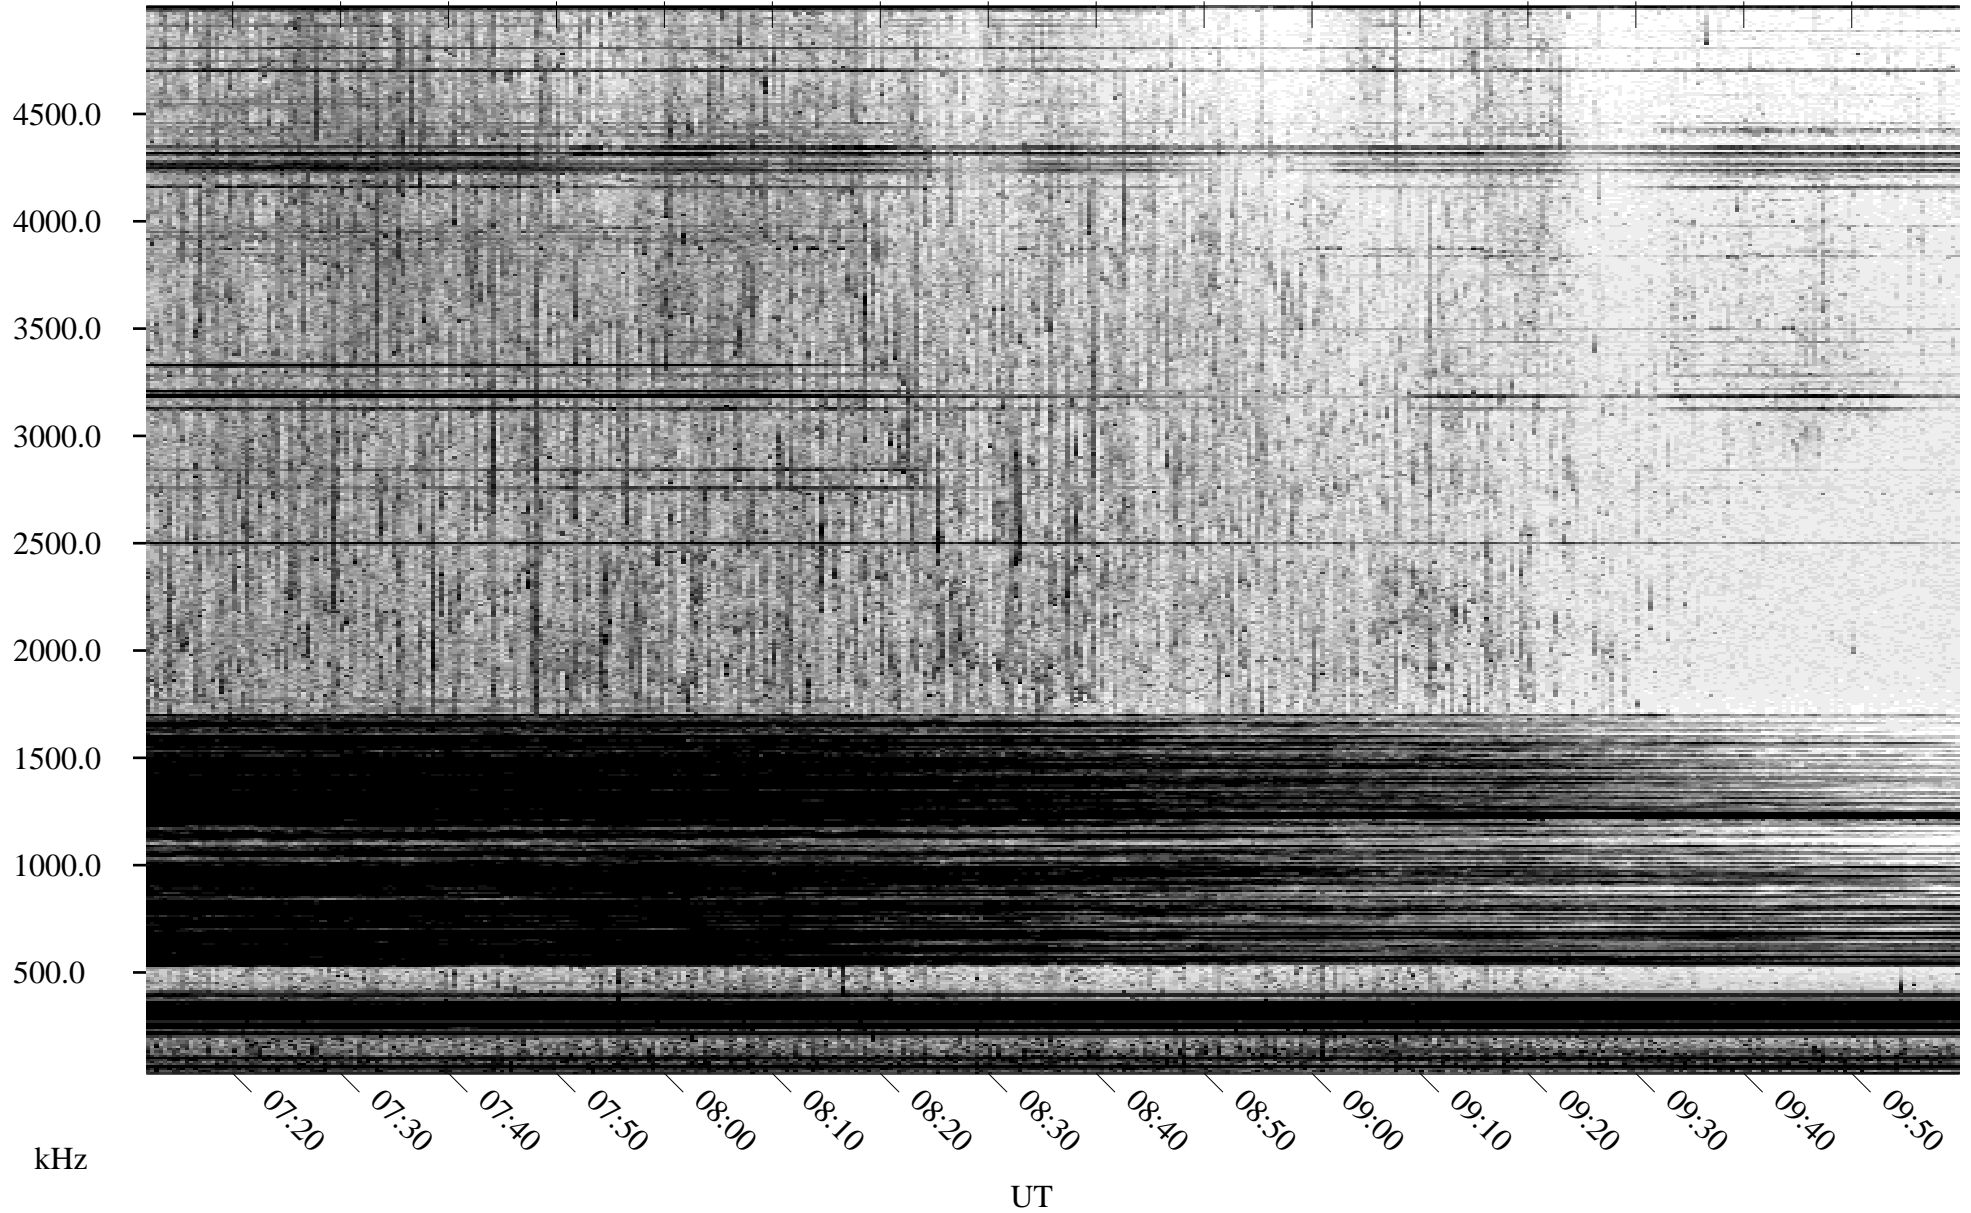

06/05/2005 Churchill, Manitoba

Linear Scale Black = 161 White = 15

ch05156l.r00m max_12

Page 1

06/05/2005 Churchill, Manitoba

Linear Scale Black = 161 White = 15

ch05156l.r00m max_12

Page 2

06/06/2005 Churchill, Manitoba

Linear Scale Black = 161 White = 15

ch05156l.r00m max_12

Page 3

06/06/2005 Churchill, Manitoba

Linear Scale Black = 161 White = 15

ch05156l.r00m max_12

Page 4

06/06/2005 Churchill, Manitoba

Linear Scale Black = 161 White = 15

ch05156l.r00m max_12

Page 5

06/06/2005 Churchill, Manitoba

Linear Scale Black = 161 White = 15

ch05156l.r00m max_12

Page 6

06/06/2005 Churchill, Manitoba

Linear Scale

Black = 161

White = 15

ch05156l.r00m max_12

Page 7

06/06/2005 Churchill, Manitoba

Linear Scale Black = 161 White = 15