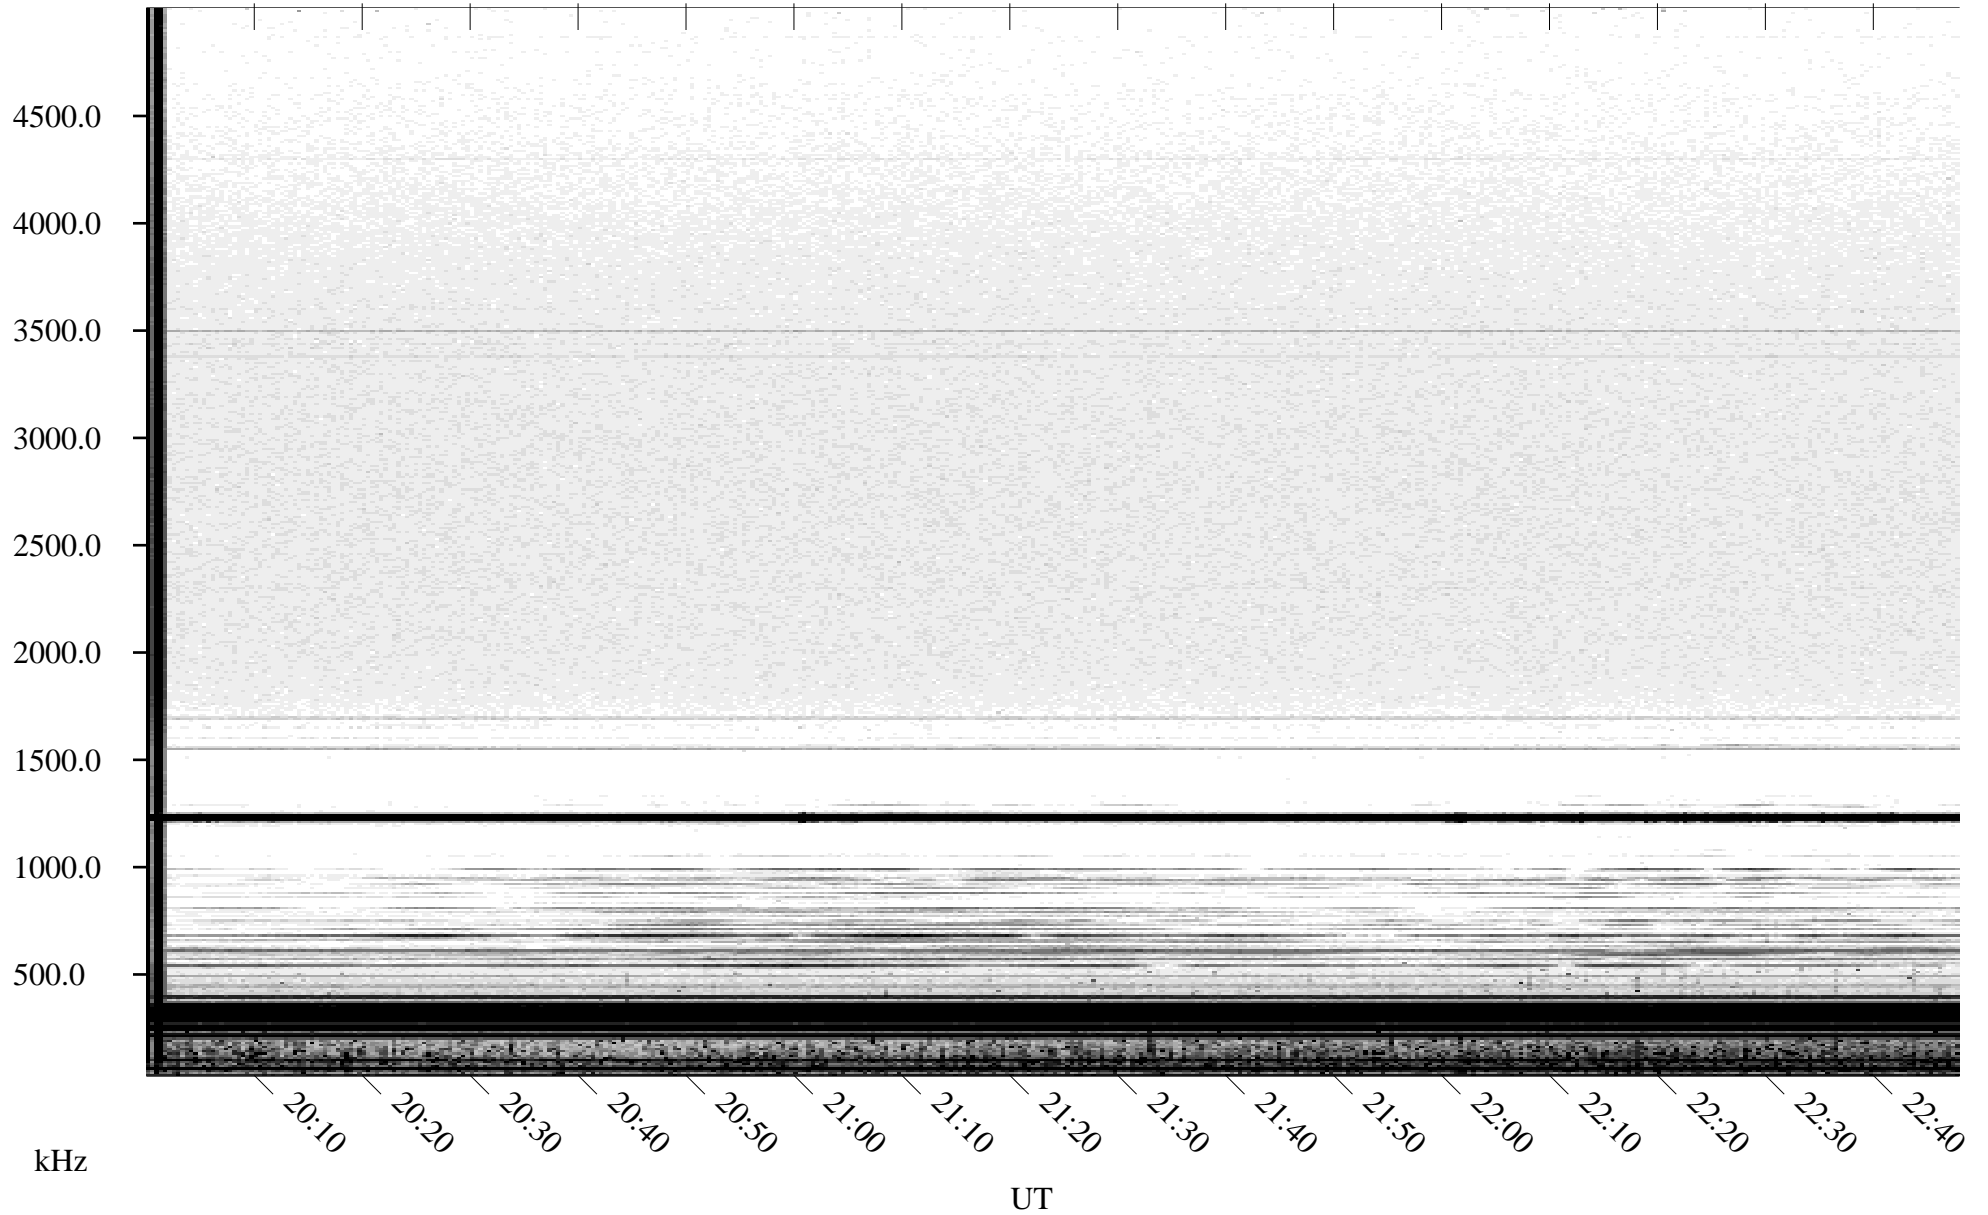

06/06/2005 Churchill, Manitoba

Linear Scale Black = 161 White = 15

ch05157l.r00m max_12

Page 1

06/06/2005 Churchill, Manitoba

Linear Scale Black = 161 White = 15

ch05157l.r00m max_12

Page 2

06/07/2005 Churchill, Manitoba

Linear Scale Black = 161 White = 15

ch05157l.r00m max_12

Page 3

06/07/2005 Churchill, Manitoba

Linear Scale Black = 161 White = 15

ch05157l.r00m max_12

Page 4

06/07/2005 Churchill, Manitoba

Linear Scale Black = 161 White = 15

ch05157l.r00m max_12

Page 5

06/07/2005 Churchill, Manitoba

Linear Scale

Black = 161

White = 15

ch05157l.r00m max_12

Page 6

06/07/2005 Churchill, Manitoba

Linear Scale

Black = 161

White = 15

ch05157l.r00m max_12

Page 7