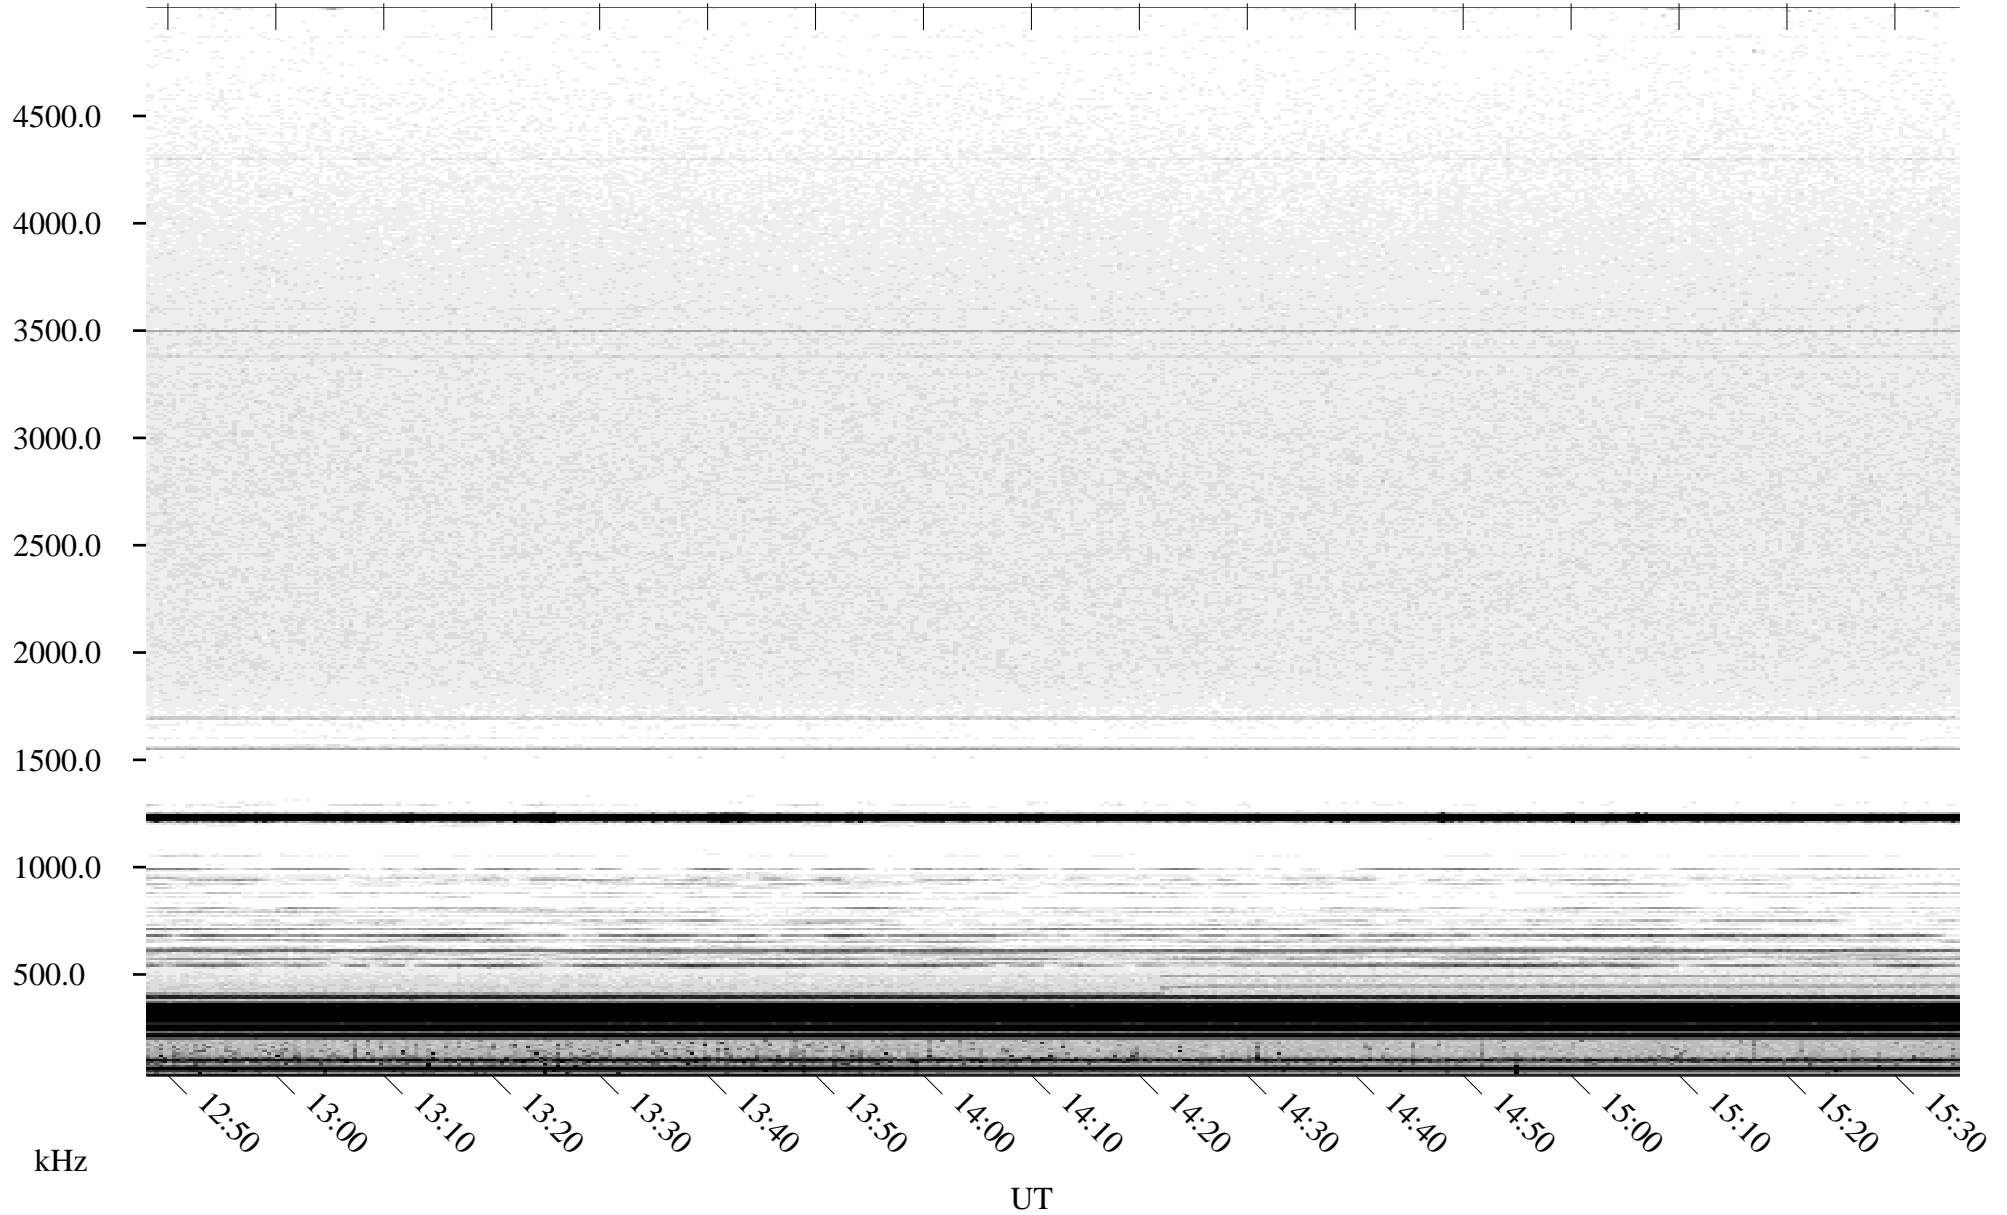

06/07/2005 Churchill, Manitoba

Linear Scale Black = 161 White = 15

ch05157l.r00m max_12

Page 3

06/07/2005 Churchill, Manitoba

Linear Scale Black = 161 White = 15

ch05157l.r00m max_12

Page 4

06/07/2005 Churchill, Manitoba

Linear Scale Black = 161 White = 15

ch05157l.r00m max_12

Page 5

06/07/2005 Churchill, Manitoba

Linear Scale

Black = 161

White = 15

ch05157l.r00m max_12

Page 6

06/07/2005 Churchill, Manitoba

Linear Scale

Black = 161

White = 15

ch05157l.r00m max_12

Page 7

06/07/2005 Churchill, Manitoba

Linear Scale Black = 161 White = 15

ch05157l.r00m max_12