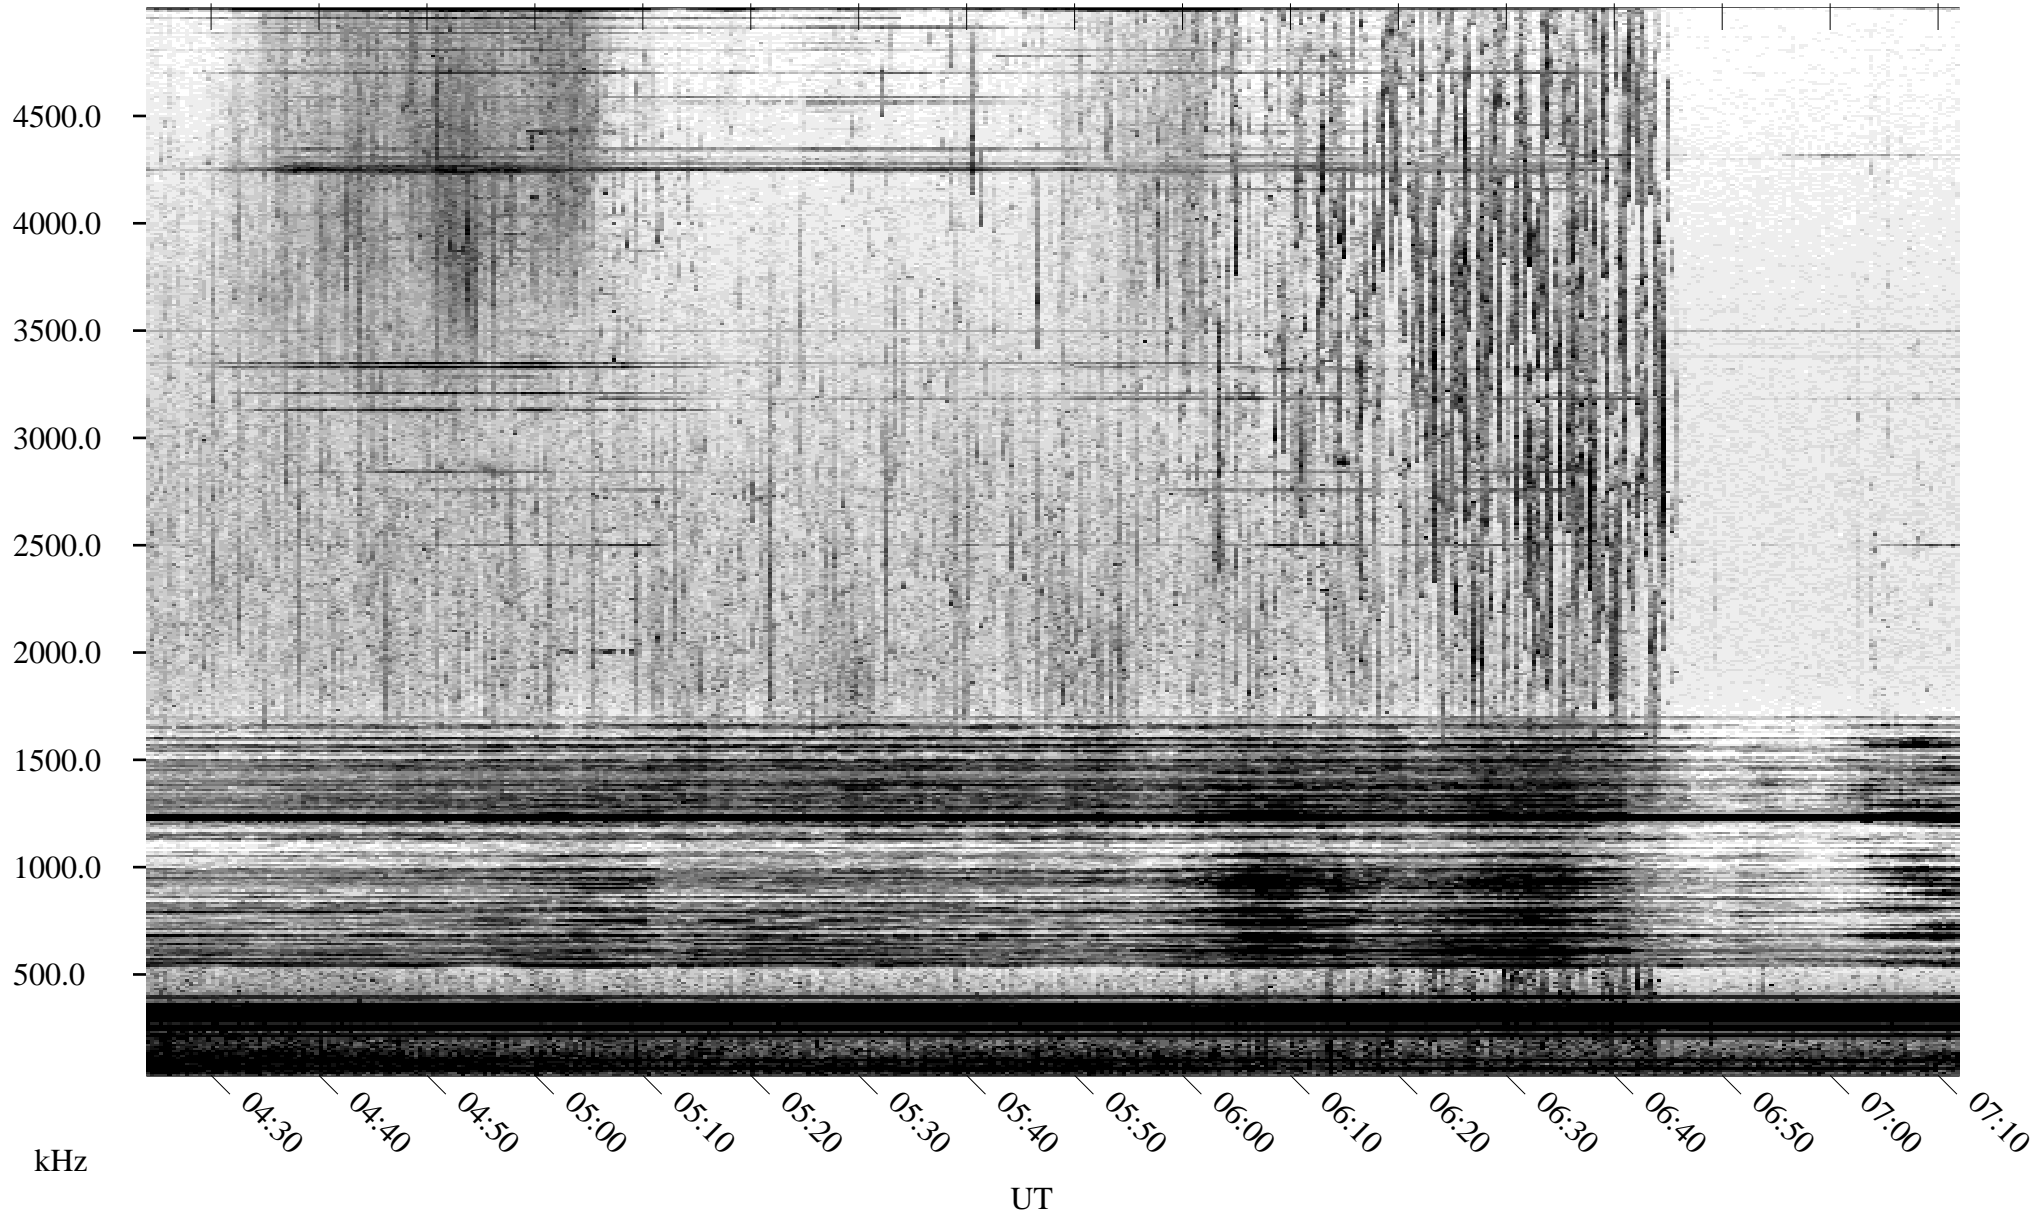

06/06/2005 Churchill, Manitoba

Linear Scale Black = 161 White = 15

ch05157l.r00m max_12

Page 1

06/06/2005 Churchill, Manitoba

Linear Scale Black = 161 White = 15

ch05157l.r00m max_12

Page 2

06/07/2005 Churchill, Manitoba

Linear Scale Black = 161 White = 15

ch05157l.r00m max_12

Page 3

06/07/2005 Churchill, Manitoba

Linear Scale Black = 161 White = 15

ch05157l.r00m max_12

Page 4

06/07/2005 Churchill, Manitoba

Linear Scale Black = 161 White = 15

ch05157l.r00m max_12

Page 5

06/07/2005 Churchill, Manitoba

Linear Scale

Black = 161

White = 15

06/07/2005 Churchill, Manitoba

Linear Scale Black = 161 White = 15

ch05157l.r00m max_12