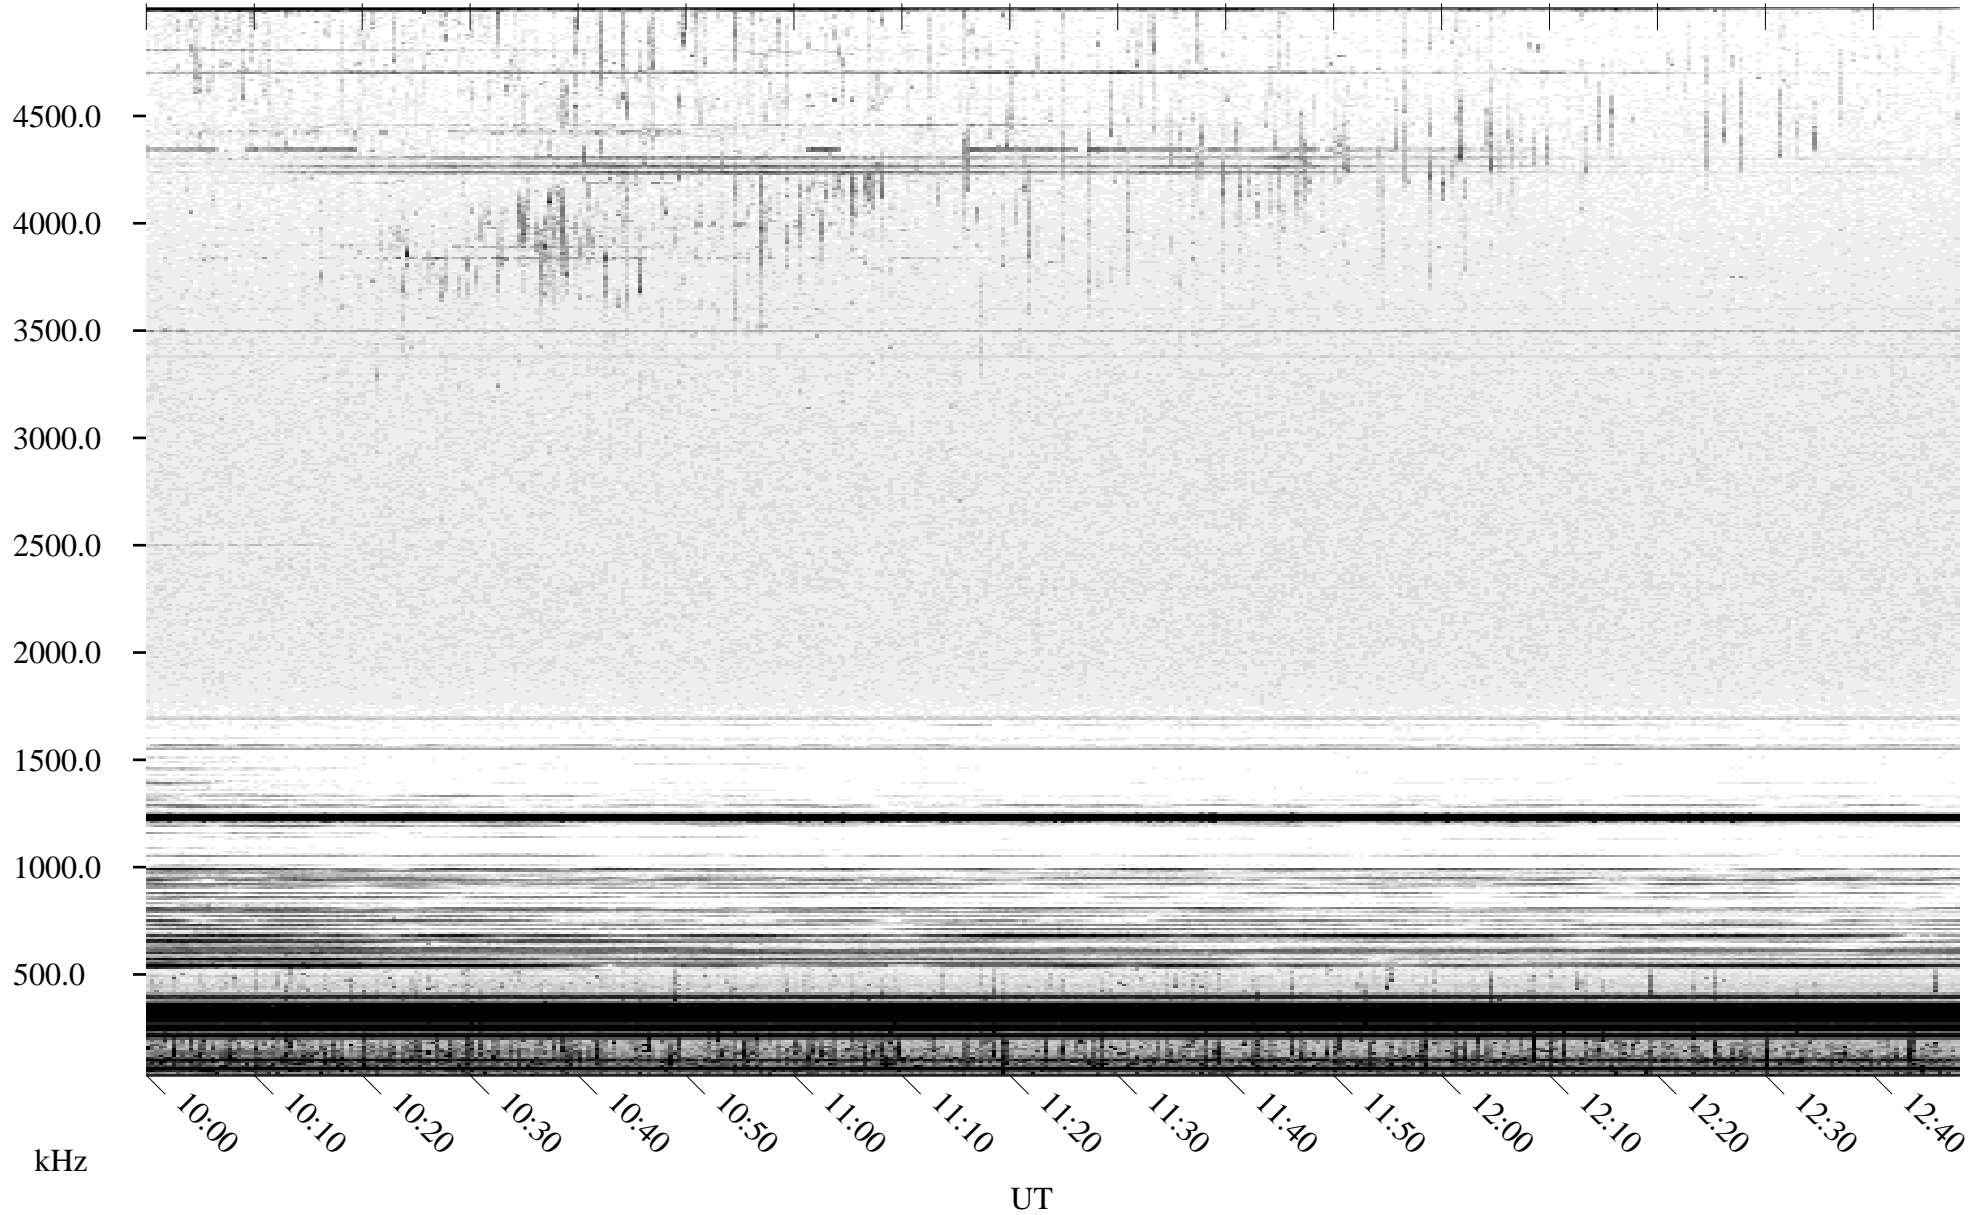

06/07/2005 Churchill, Manitoba

Linear Scale Black = 161 White = 15

ch05158l.r00m max_12

Page 1

06/07/2005 Churchill, Manitoba

Linear Scale Black = 161 White = 15

ch05158l.r00m max_12

Page 2

06/08/2005 Churchill, Manitoba

Linear Scale Black = 161 White = 15

ch05158l.r00m max_12

Page 3

06/08/2005 Churchill, Manitoba

Linear Scale Black = 161 White = 15

ch05158l.r00m max_12

Page 4

06/08/2005 Churchill, Manitoba

Linear Scale Black = 161 White = 15

ch05158l.r00m max_12

Page 5

06/08/2005 Churchill, Manitoba

Linear Scale Black = 161 White = 15

ch05158l.r00m max_12

Page 6

06/08/2005 Churchill, Manitoba

Linear Scale Black = 161 White = 15

ch05158l.r00m max_12

Page 7

06/08/2005 Churchill, Manitoba

Linear Scale Black = 161 White = 15

ch05158l.r00m max_12