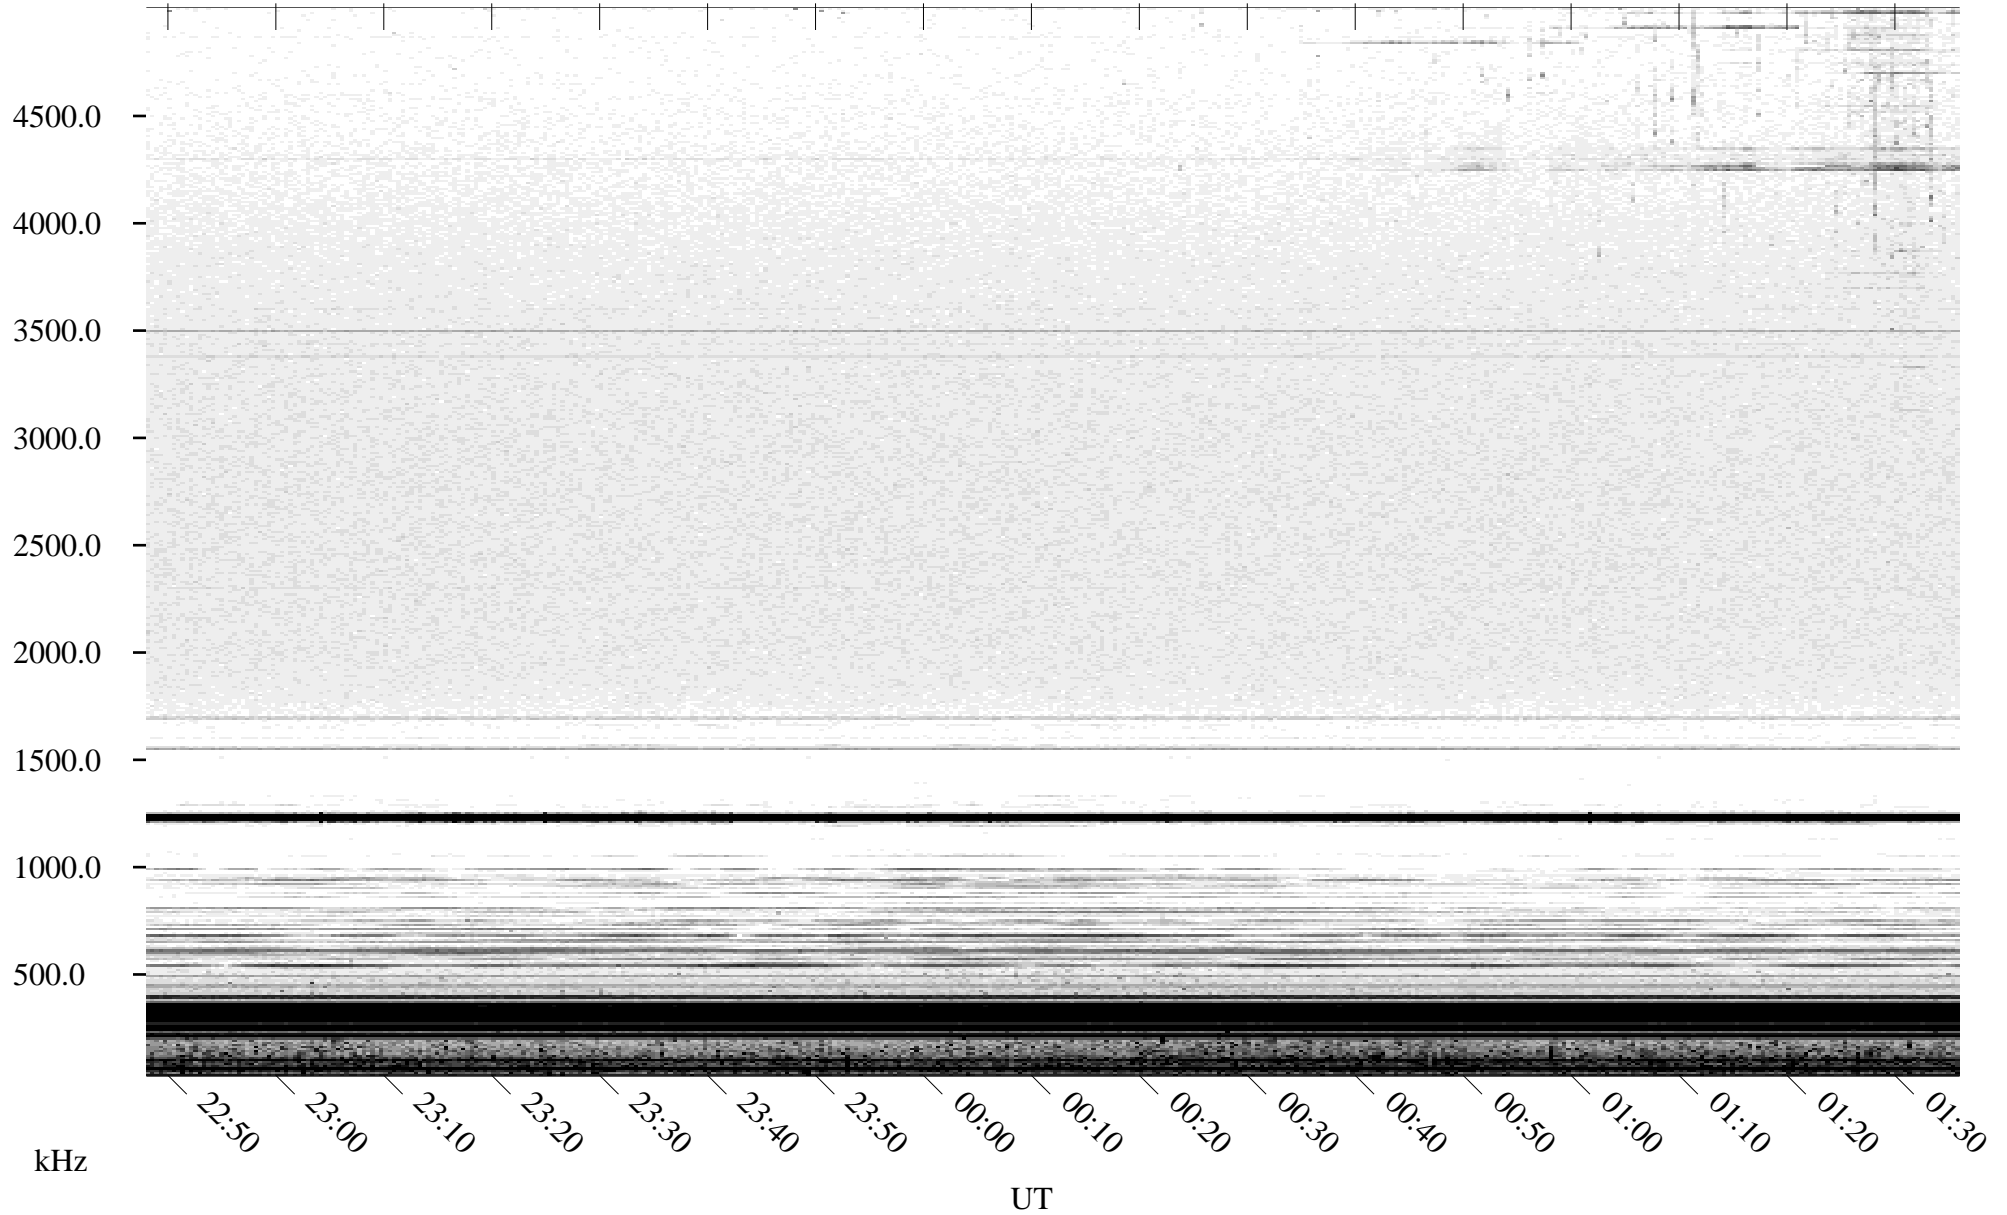

06/07/2005 Churchill, Manitoba

Linear Scale Black = 161 White = 15

ch05158l.r00m max_12

Page 1

06/07/2005 Churchill, Manitoba

Linear Scale Black = 161 White = 15

ch05158l.r00m max_12

Page 2

06/08/2005 Churchill, Manitoba

Linear Scale Black = 161 White = 15

ch05158l.r00m max_12

Page 3

06/08/2005 Churchill, Manitoba

Linear Scale Black = 161 White = 15

ch05158l.r00m max_12

Page 4

06/08/2005 Churchill, Manitoba

Linear Scale Black = 161 White = 15

ch05158l.r00m max_12

Page 5

06/08/2005 Churchill, Manitoba

Linear Scale Black = 161 White = 15

ch05158l.r00m max_12

Page 6

06/08/2005 Churchill, Manitoba

Linear Scale Black = 161 White = 15

ch05158l.r00m max_12

Page 7

06/08/2005 Churchill, Manitoba

Linear Scale Black = 161 White = 15

ch05158l.r00m max_12