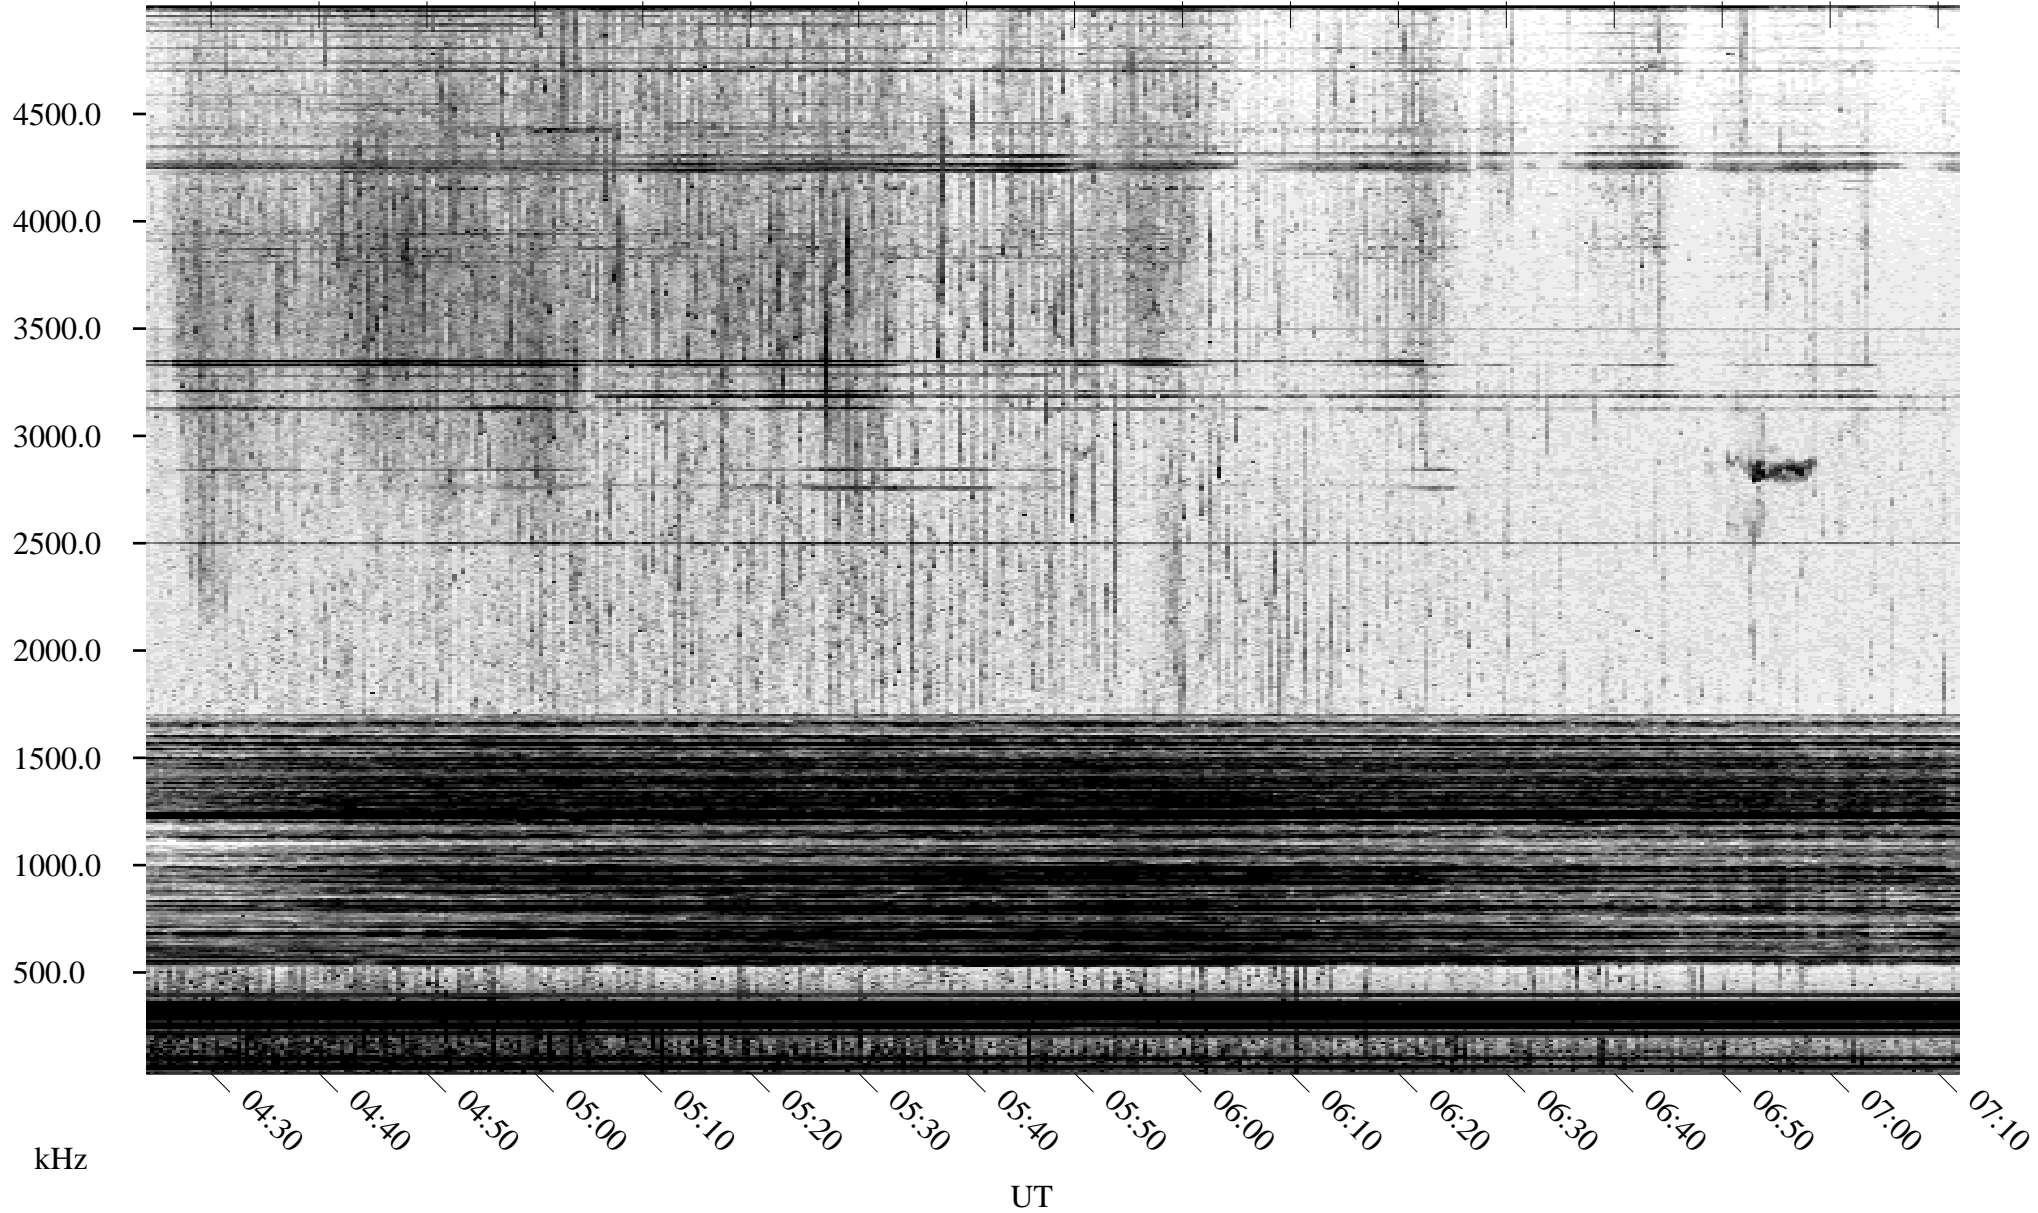

06/07/2005 Churchill, Manitoba

Linear Scale Black = 161 White = 15

ch05158l.r00m max_12

Page 1

06/07/2005 Churchill, Manitoba

Linear Scale Black = 161 White = 15

ch05158l.r00m max_12

Page 2

06/08/2005 Churchill, Manitoba

Linear Scale Black = 161 White = 15

ch05158l.r00m max_12

Page 3

06/08/2005 Churchill, Manitoba

Linear Scale Black = 161 White = 15

ch05158l.r00m max_12

Page 4

06/08/2005 Churchill, Manitoba

Linear Scale Black = 161 White = 15

ch05158l.r00m max_12

Page 5

06/08/2005 Churchill, Manitoba

Linear Scale Black = 161 White = 15

ch05158l.r00m max_12

Page 6

06/08/2005 Churchill, Manitoba

Linear Scale Black = 161 White = 15

ch05158l.r00m max_12

Page 7

06/08/2005 Churchill, Manitoba

Linear Scale Black = 161 White = 15

ch05158l.r00m max_12