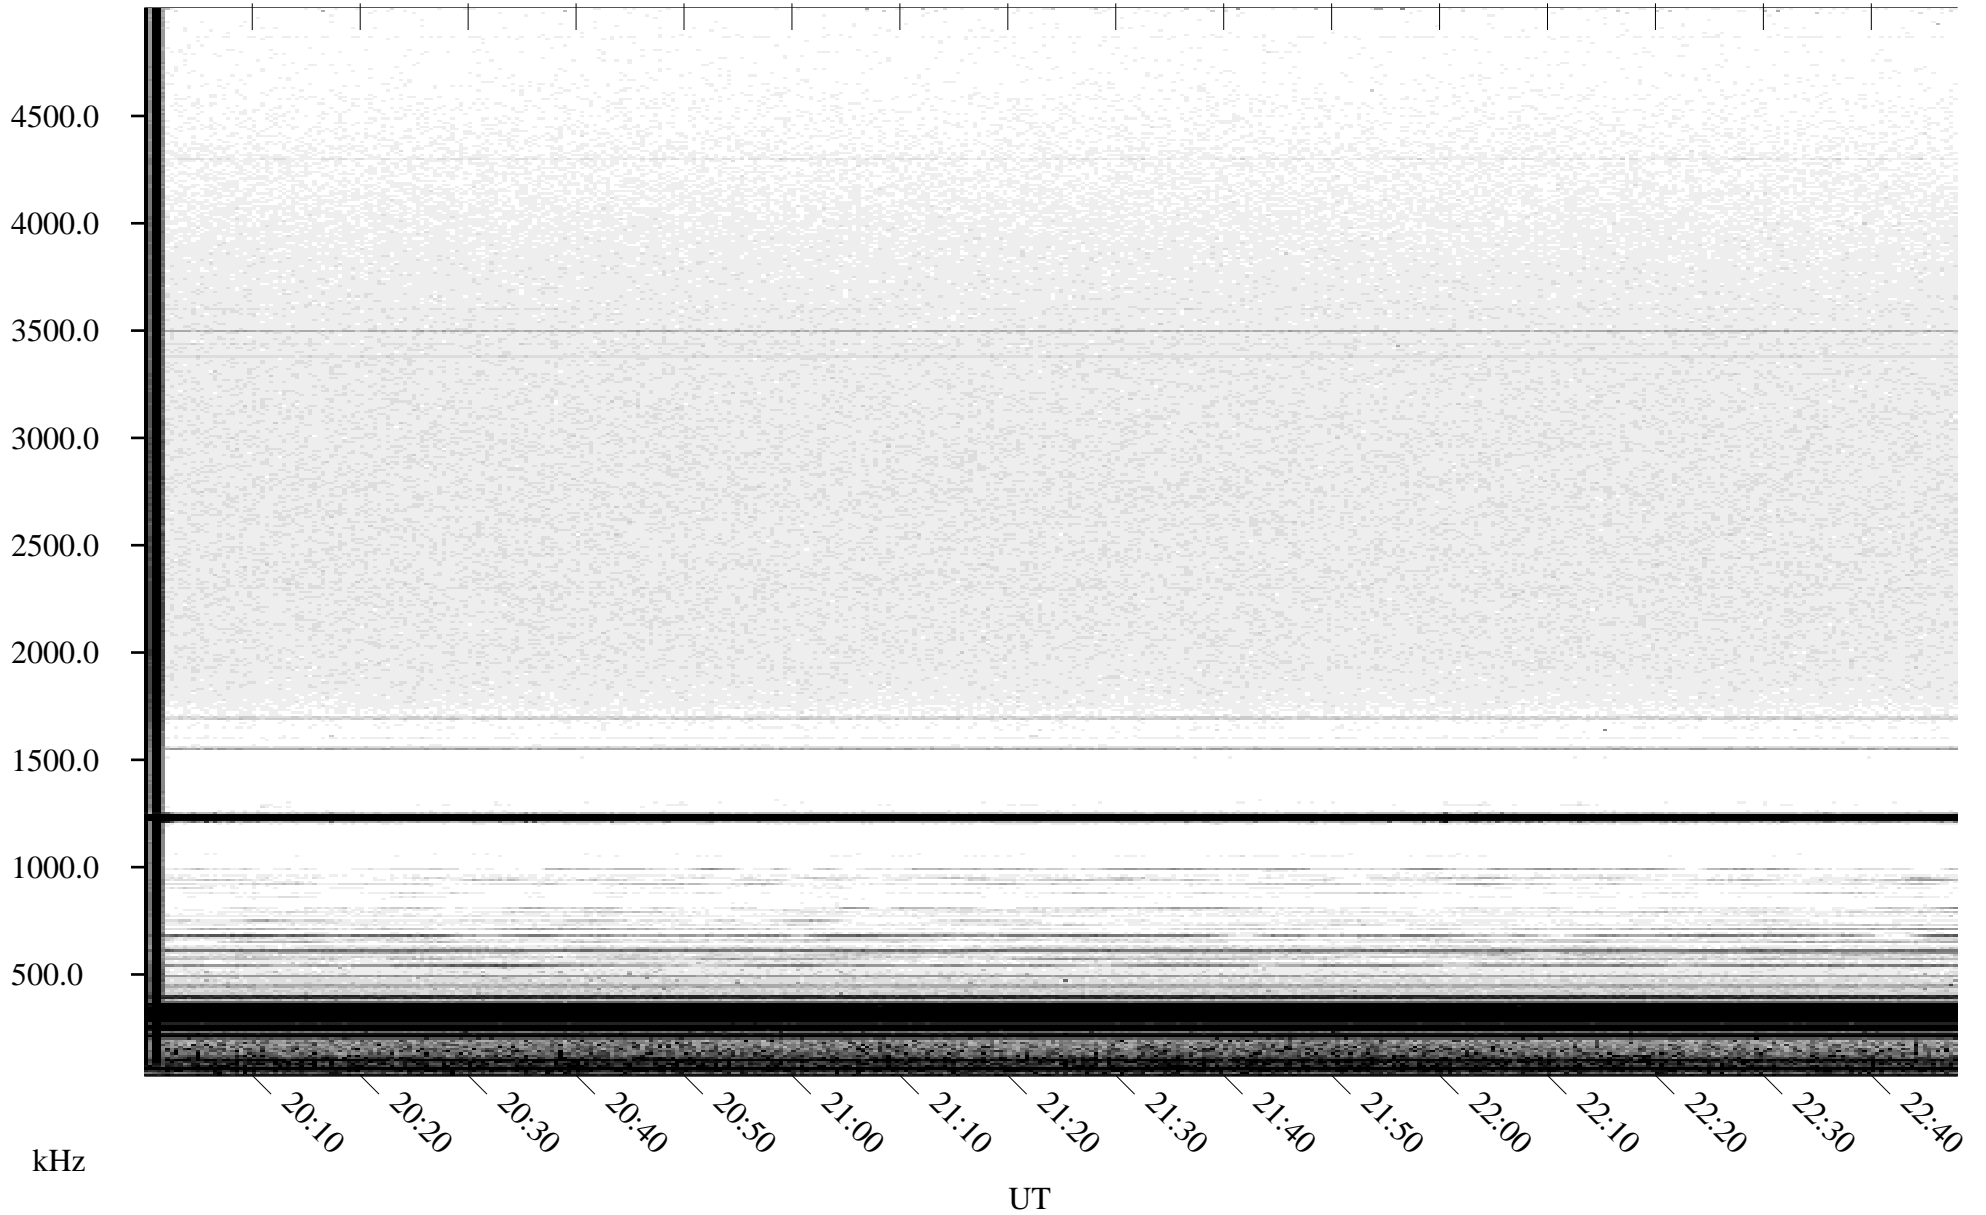

06/07/2005 Churchill, Manitoba

Linear Scale Black = 161 White = 15

ch05158l.r00m max_12

Page 1

06/07/2005 Churchill, Manitoba

Linear Scale Black = 161 White = 15

ch05158l.r00m max_12

Page 2

06/08/2005 Churchill, Manitoba

Linear Scale Black = 161 White = 15

ch05158l.r00m max_12

Page 3

06/08/2005 Churchill, Manitoba

Linear Scale Black = 161 White = 15

ch05158l.r00m max_12

Page 4

06/08/2005 Churchill, Manitoba

Linear Scale Black = 161 White = 15

ch05158l.r00m max_12

Page 5

06/08/2005 Churchill, Manitoba

Linear Scale Black = 161 White = 15

ch05158l.r00m max_12

Page 6

06/08/2005 Churchill, Manitoba

Linear Scale Black = 161 White = 15

ch05158l.r00m max_12

Page 7

06/08/2005 Churchill, Manitoba

Linear Scale Black = 161 White = 15

ch05158l.r00m max_12