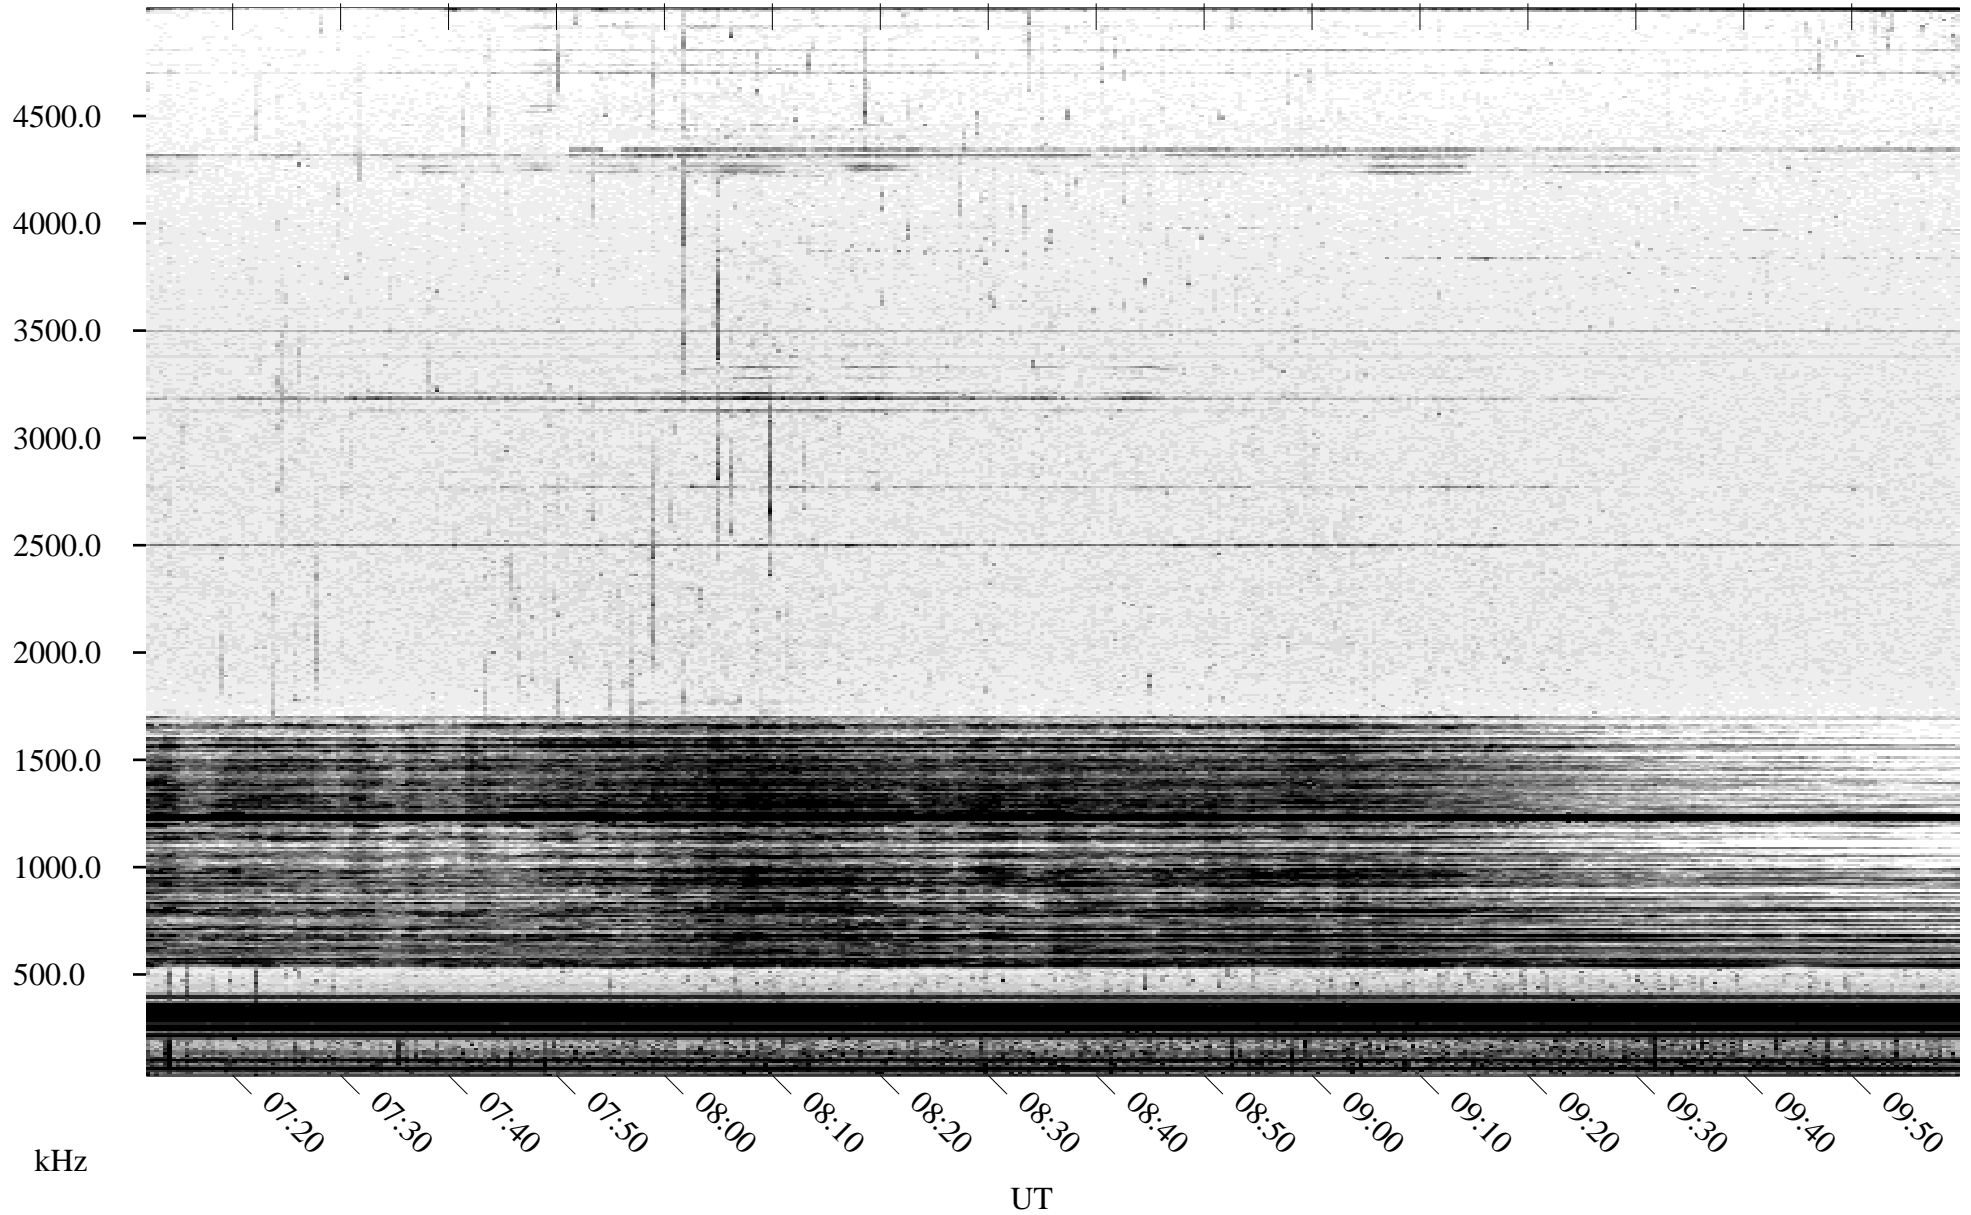

06/07/2005 Churchill, Manitoba

Linear Scale Black = 161 White = 15

ch05158l.r00m max_12

Page 1

06/07/2005 Churchill, Manitoba

Linear Scale Black = 161 White = 15

ch05158l.r00m max_12

Page 2

06/08/2005 Churchill, Manitoba

Linear Scale Black = 161 White = 15

ch05158l.r00m max_12

Page 3

06/08/2005 Churchill, Manitoba

Linear Scale Black = 161 White = 15

ch05158l.r00m max_12

Page 4

06/08/2005 Churchill, Manitoba

Linear Scale Black = 161 White = 15

ch05158l.r00m max_12

Page 5

06/08/2005 Churchill, Manitoba

Linear Scale Black = 161 White = 15

ch05158l.r00m max_12

Page 6

06/08/2005 Churchill, Manitoba

Linear Scale Black = 161 White = 15

ch05158l.r00m max_12

Page 7

06/08/2005 Churchill, Manitoba

Linear Scale Black = 161 White = 15

ch05158l.r00m max_12