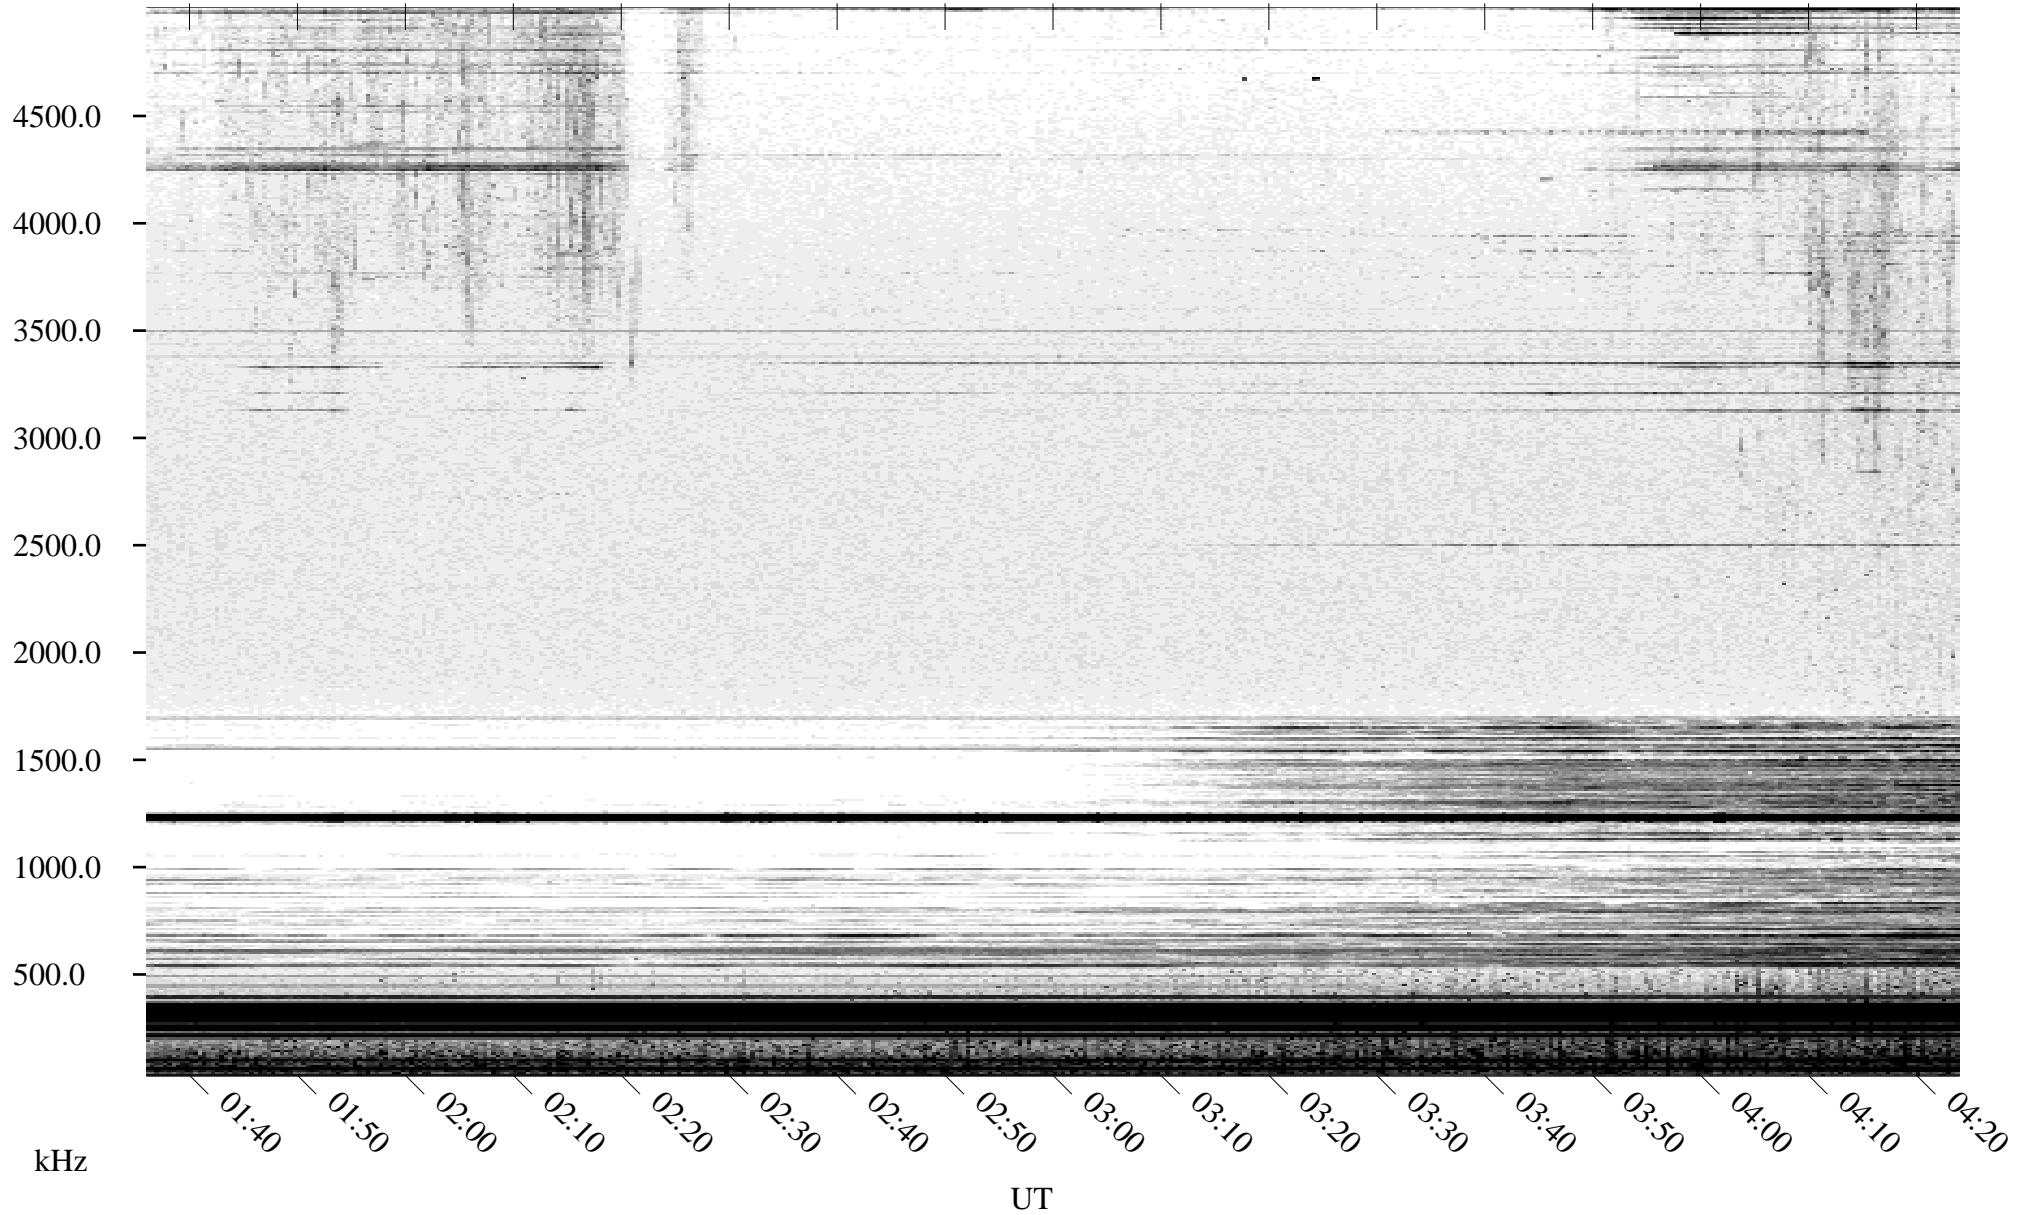

06/07/2005 Churchill, Manitoba

Linear Scale Black = 161 White = 15

ch05158l.r00m max_12

Page 1

06/07/2005 Churchill, Manitoba

Linear Scale Black = 161 White = 15

ch05158l.r00m max_12

Page 2

06/08/2005 Churchill, Manitoba

Linear Scale Black = 161 White = 15

ch05158l.r00m max_12

Page 3

06/08/2005 Churchill, Manitoba

Linear Scale Black = 161 White = 15

ch05158l.r00m max_12

Page 4

06/08/2005 Churchill, Manitoba

Linear Scale Black = 161 White = 15

ch05158l.r00m max_12

Page 5

06/08/2005 Churchill, Manitoba

Linear Scale Black = 161 White = 15

ch05158l.r00m max_12

Page 6

06/08/2005 Churchill, Manitoba

Linear Scale Black = 161 White = 15

ch05158l.r00m max_12

Page 7

06/08/2005 Churchill, Manitoba

Linear Scale Black = 161 White = 15

ch05158l.r00m max_12