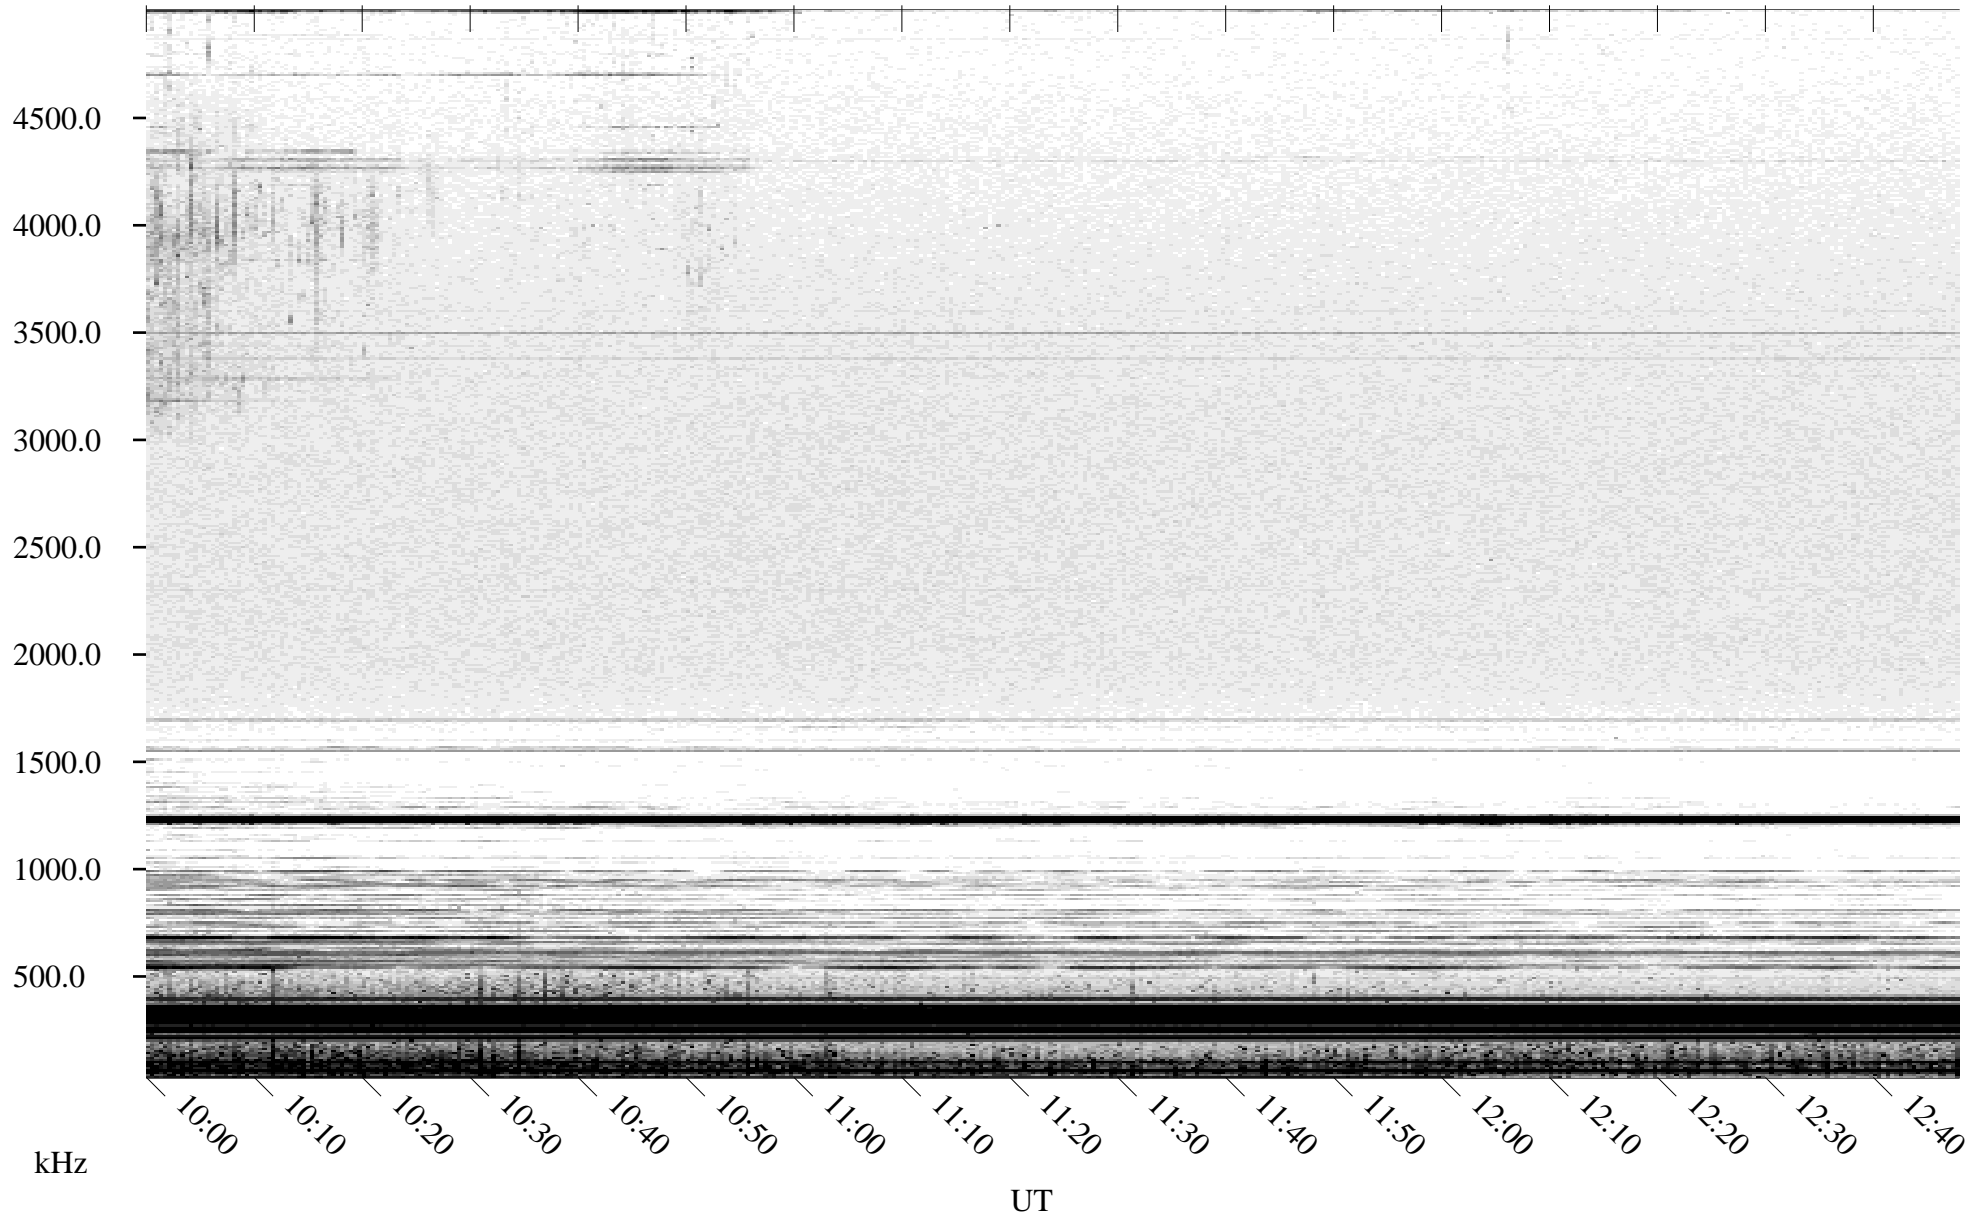

06/08/2005 Churchill, Manitoba

Linear Scale Black = 161 White = 15

ch05159l.r00m max_12

Page 1

06/08/2005 Churchill, Manitoba

Linear Scale Black = 161 White = 15

ch05159l.r00m max_12

Page 2

06/09/2005 Churchill, Manitoba

Linear Scale Black = 161 White = 15

ch05159l.r00m max_12

Page 3

06/09/2005 Churchill, Manitoba

Linear Scale Black = 161 White = 15

ch05159l.r00m max_12

Page 4

06/09/2005 Churchill, Manitoba

Linear Scale Black = 161 White = 15

ch05159l.r00m max_12

Page 5

06/09/2005 Churchill, Manitoba

Linear Scale Black = 161 White = 15

ch05159l.r00m max_12

Page 6

06/09/2005 Churchill, Manitoba

Linear Scale Black = 161 White = 15

ch05159l.r00m max_12

Page 7

06/09/2005 Churchill, Manitoba

Linear Scale Black = 161 White = 15

ch05159l.r00m max_12