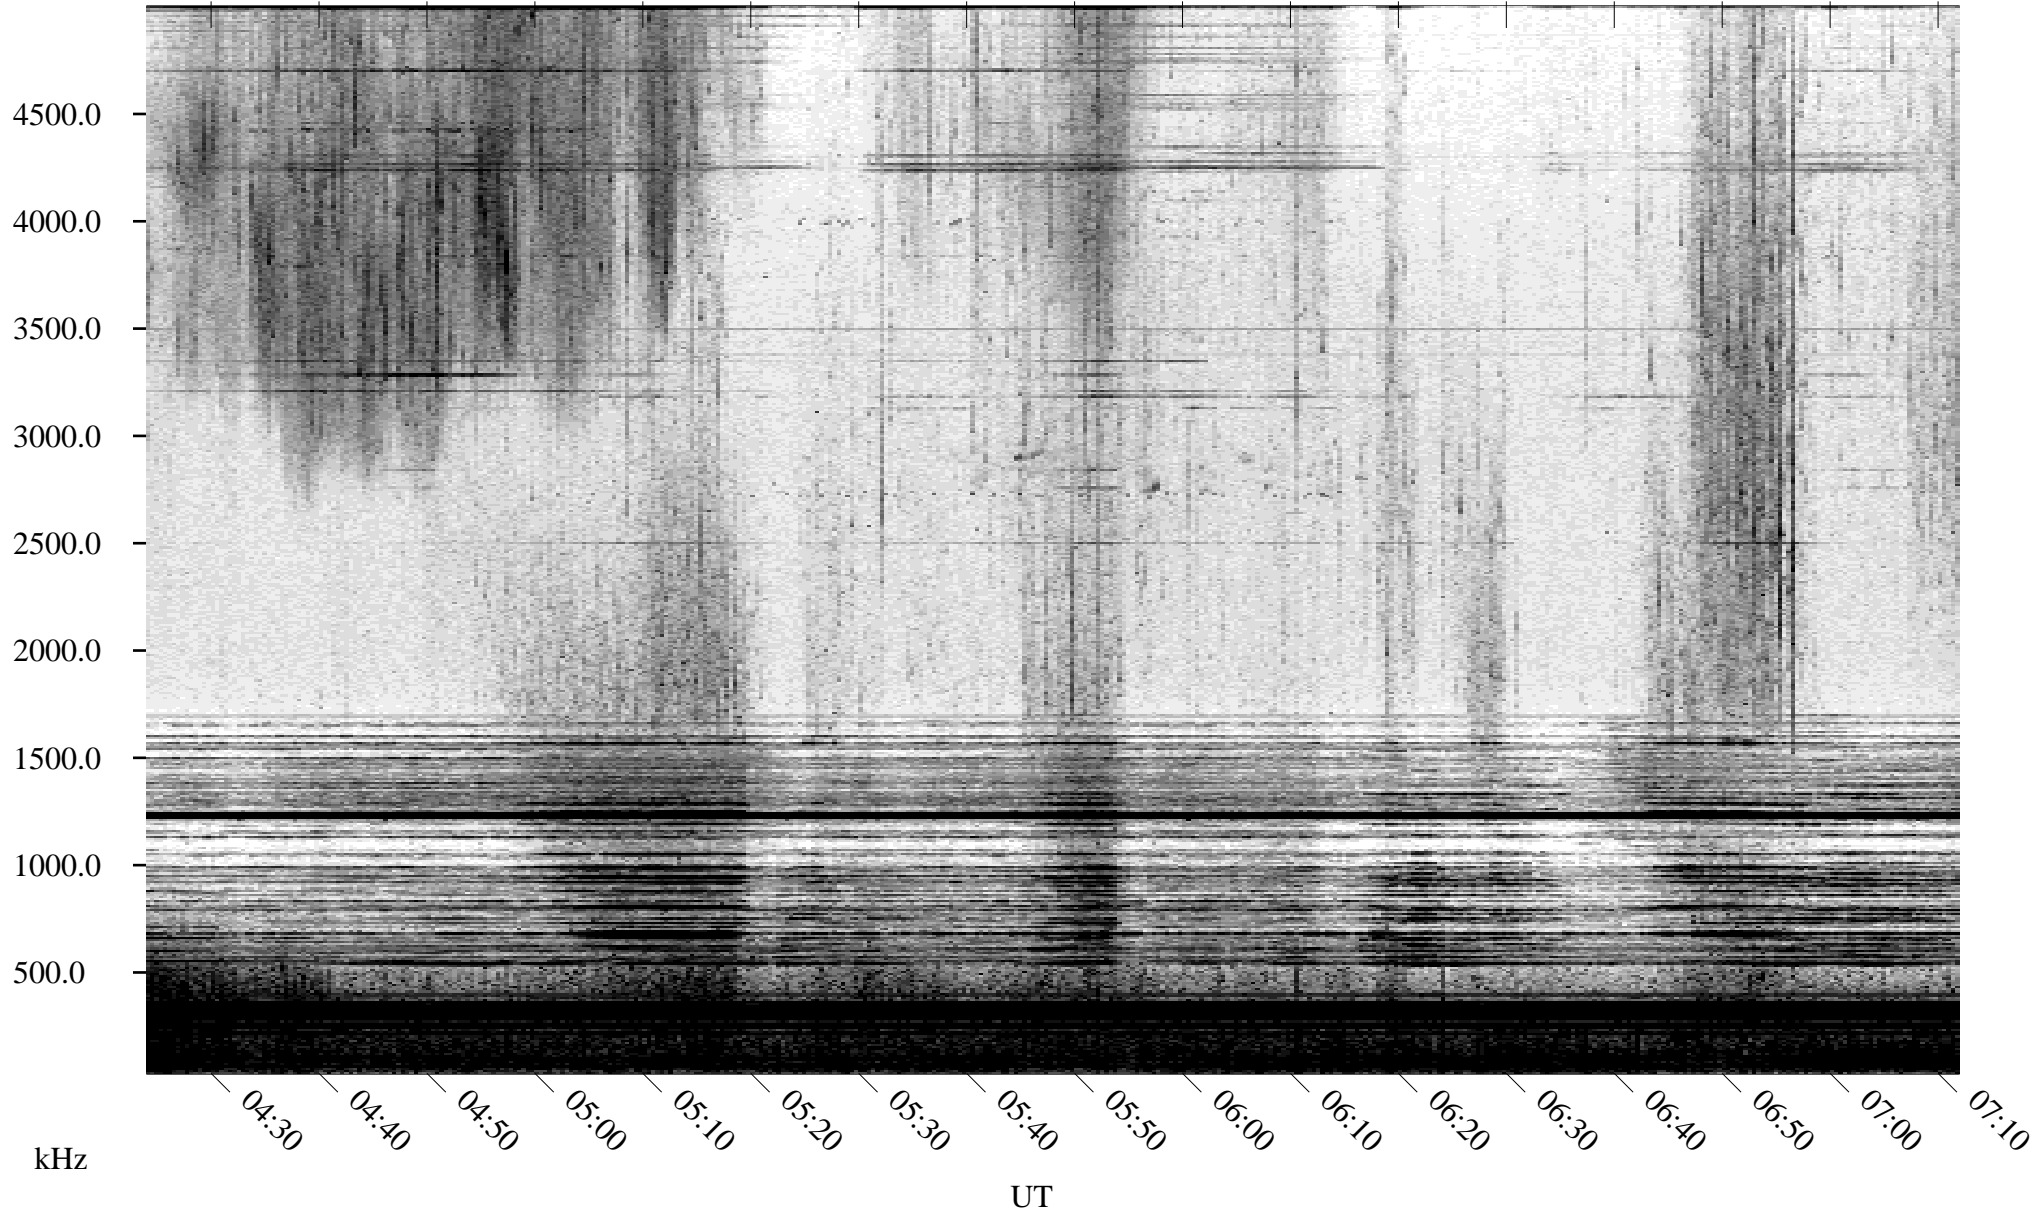

06/08/2005 Churchill, Manitoba

Linear Scale Black = 161 White = 15

ch05159l.r00m max_12

Page 1

06/08/2005 Churchill, Manitoba

Linear Scale Black = 161 White = 15

ch05159l.r00m max_12

Page 2

06/09/2005 Churchill, Manitoba

Linear Scale Black = 161 White = 15

ch05159l.r00m max_12

Page 3

06/09/2005 Churchill, Manitoba

Linear Scale Black = 161 White = 15

ch05159l.r00m max_12

Page 4

06/09/2005 Churchill, Manitoba

Linear Scale Black = 161 White = 15

ch05159l.r00m max_12

Page 5

06/09/2005 Churchill, Manitoba

Linear Scale Black = 161 White = 15

ch05159l.r00m max_12

Page 6

06/09/2005 Churchill, Manitoba

Linear Scale Black = 161 White = 15

ch05159l.r00m max_12

Page 7

06/09/2005 Churchill, Manitoba

Linear Scale Black = 161 White = 15

ch05159l.r00m max_12