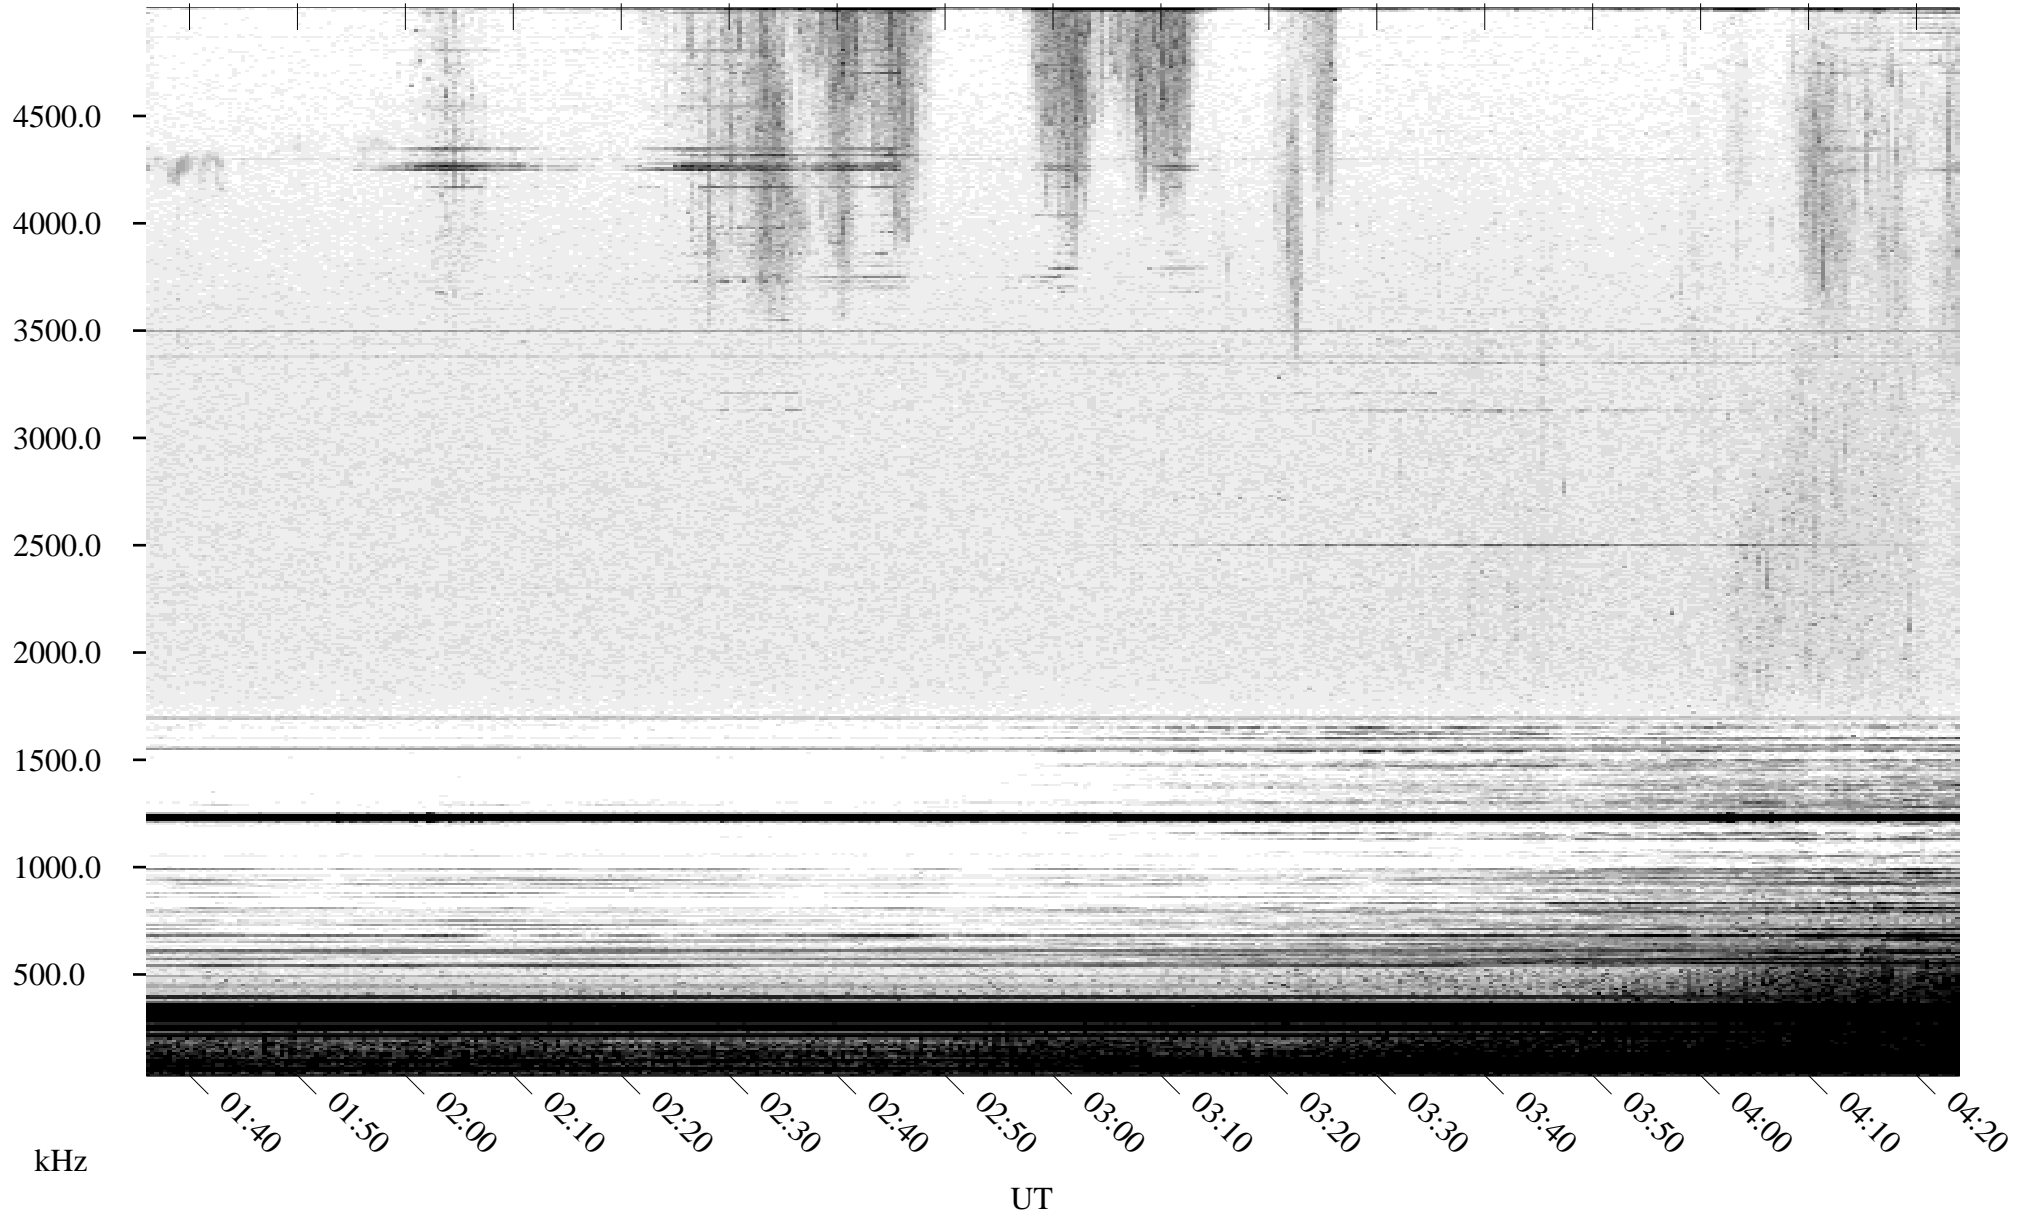

06/08/2005 Churchill, Manitoba

Linear Scale Black = 161 White = 15

ch05159l.r00m max_12

Page 1

06/08/2005 Churchill, Manitoba

Linear Scale Black = 161 White = 15

ch05159l.r00m max_12

Page 2

06/09/2005 Churchill, Manitoba

Linear Scale Black = 161 White = 15

ch05159l.r00m max_12

Page 3

06/09/2005 Churchill, Manitoba

Linear Scale Black = 161 White = 15

ch05159l.r00m max_12

Page 4

06/09/2005 Churchill, Manitoba

Linear Scale Black = 161 White = 15

ch05159l.r00m max_12

Page 5

06/09/2005 Churchill, Manitoba

Linear Scale Black = 161 White = 15

ch05159l.r00m max_12

Page 6

06/09/2005 Churchill, Manitoba

Linear Scale Black = 161 White = 15

ch05159l.r00m max_12

Page 7

06/09/2005 Churchill, Manitoba

Linear Scale Black = 161 White = 15

ch05159l.r00m max_12