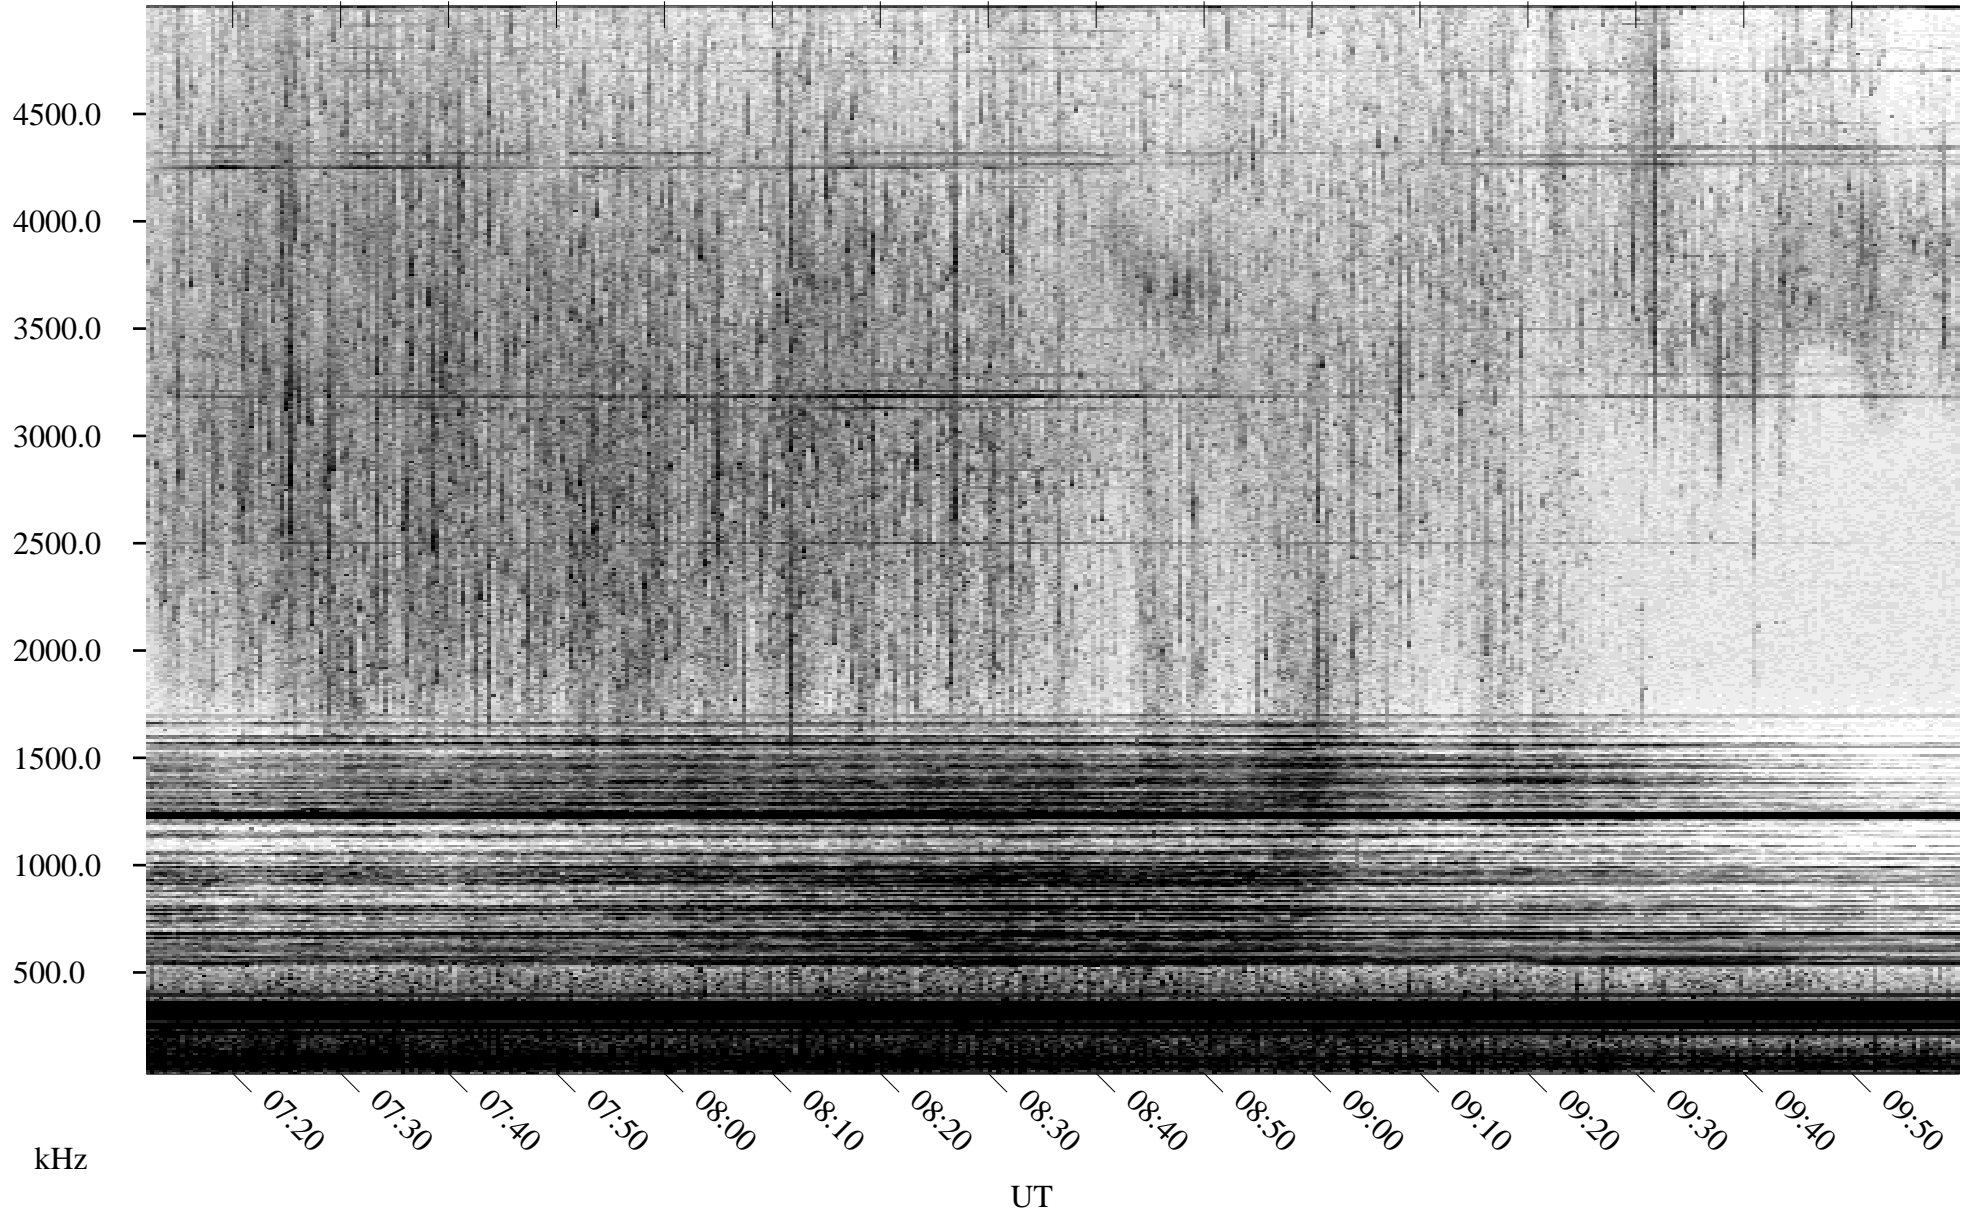

06/08/2005 Churchill, Manitoba

Linear Scale Black = 161 White = 15

ch05159l.r00m max_12

Page 1

06/08/2005 Churchill, Manitoba

Linear Scale Black = 161 White = 15

ch05159l.r00m max_12

Page 2

06/09/2005 Churchill, Manitoba

Linear Scale Black = 161 White = 15

ch05159l.r00m max_12

Page 3

06/09/2005 Churchill, Manitoba

Linear Scale Black = 161 White = 15

ch05159l.r00m max_12

Page 4

06/09/2005 Churchill, Manitoba

Linear Scale Black = 161 White = 15

ch05159l.r00m max_12

Page 5

06/09/2005 Churchill, Manitoba

Linear Scale Black = 161 White = 15

ch05159l.r00m max_12

Page 6

06/09/2005 Churchill, Manitoba

Linear Scale Black = 161 White = 15

ch05159l.r00m max_12

Page 7

06/09/2005 Churchill, Manitoba

Linear Scale Black = 161 White = 15

ch05159l.r00m max_12