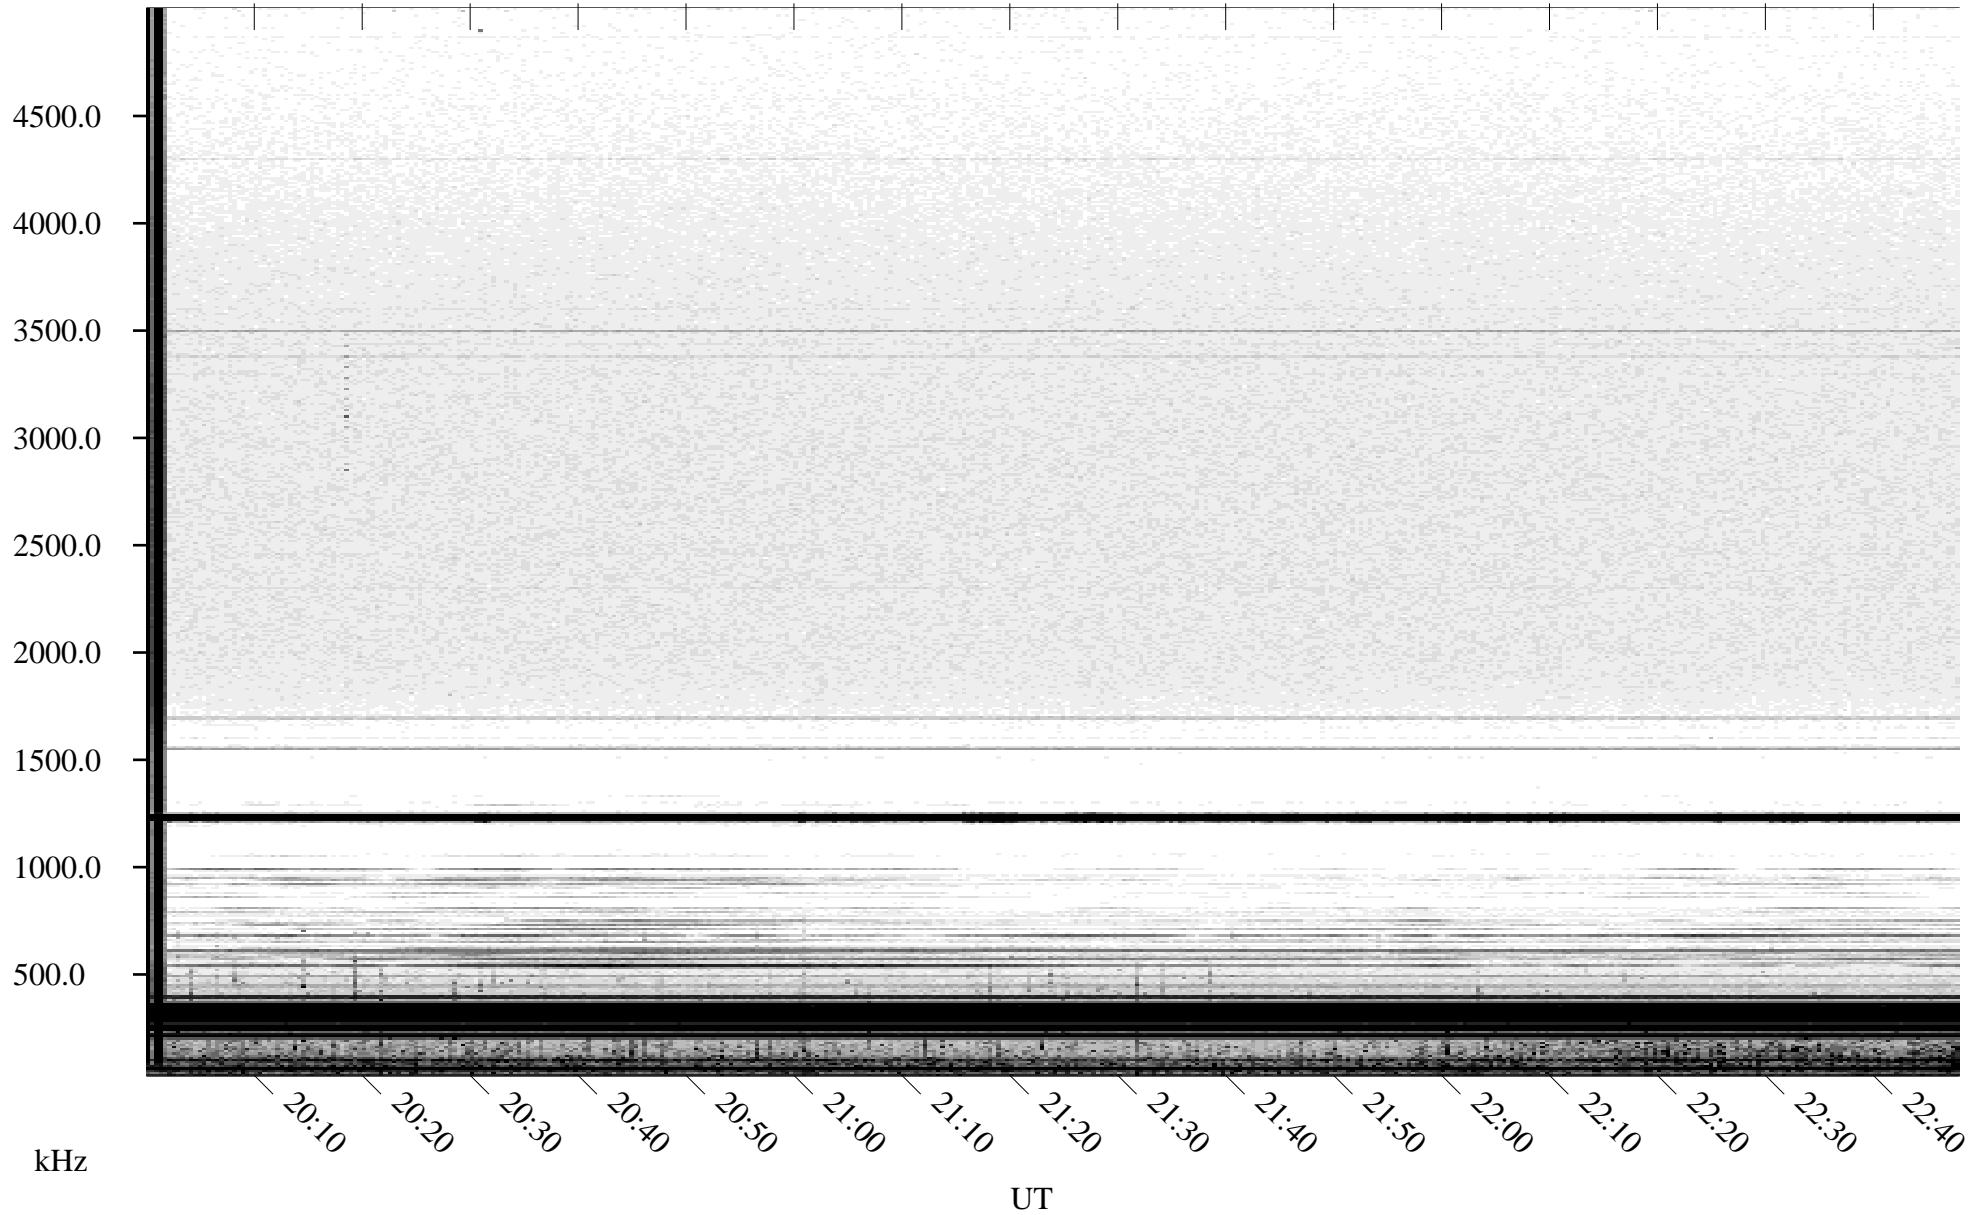

06/08/2005 Churchill, Manitoba

Linear Scale Black = 161 White = 15

ch05159l.r00m max_12

Page 1

06/08/2005 Churchill, Manitoba

Linear Scale Black = 161 White = 15

ch05159l.r00m max_12

Page 2

06/09/2005 Churchill, Manitoba

Linear Scale Black = 161 White = 15

ch05159l.r00m max_12

Page 3

06/09/2005 Churchill, Manitoba

Linear Scale Black = 161 White = 15

ch05159l.r00m max_12

Page 4

06/09/2005 Churchill, Manitoba

Linear Scale Black = 161 White = 15

ch05159l.r00m max_12

Page 5

06/09/2005 Churchill, Manitoba

Linear Scale Black = 161 White = 15

ch05159l.r00m max_12

Page 6

06/09/2005 Churchill, Manitoba

Linear Scale Black = 161 White = 15

ch05159l.r00m max_12

Page 7

06/09/2005 Churchill, Manitoba

Linear Scale Black = 161 White = 15

ch05159l.r00m max_12