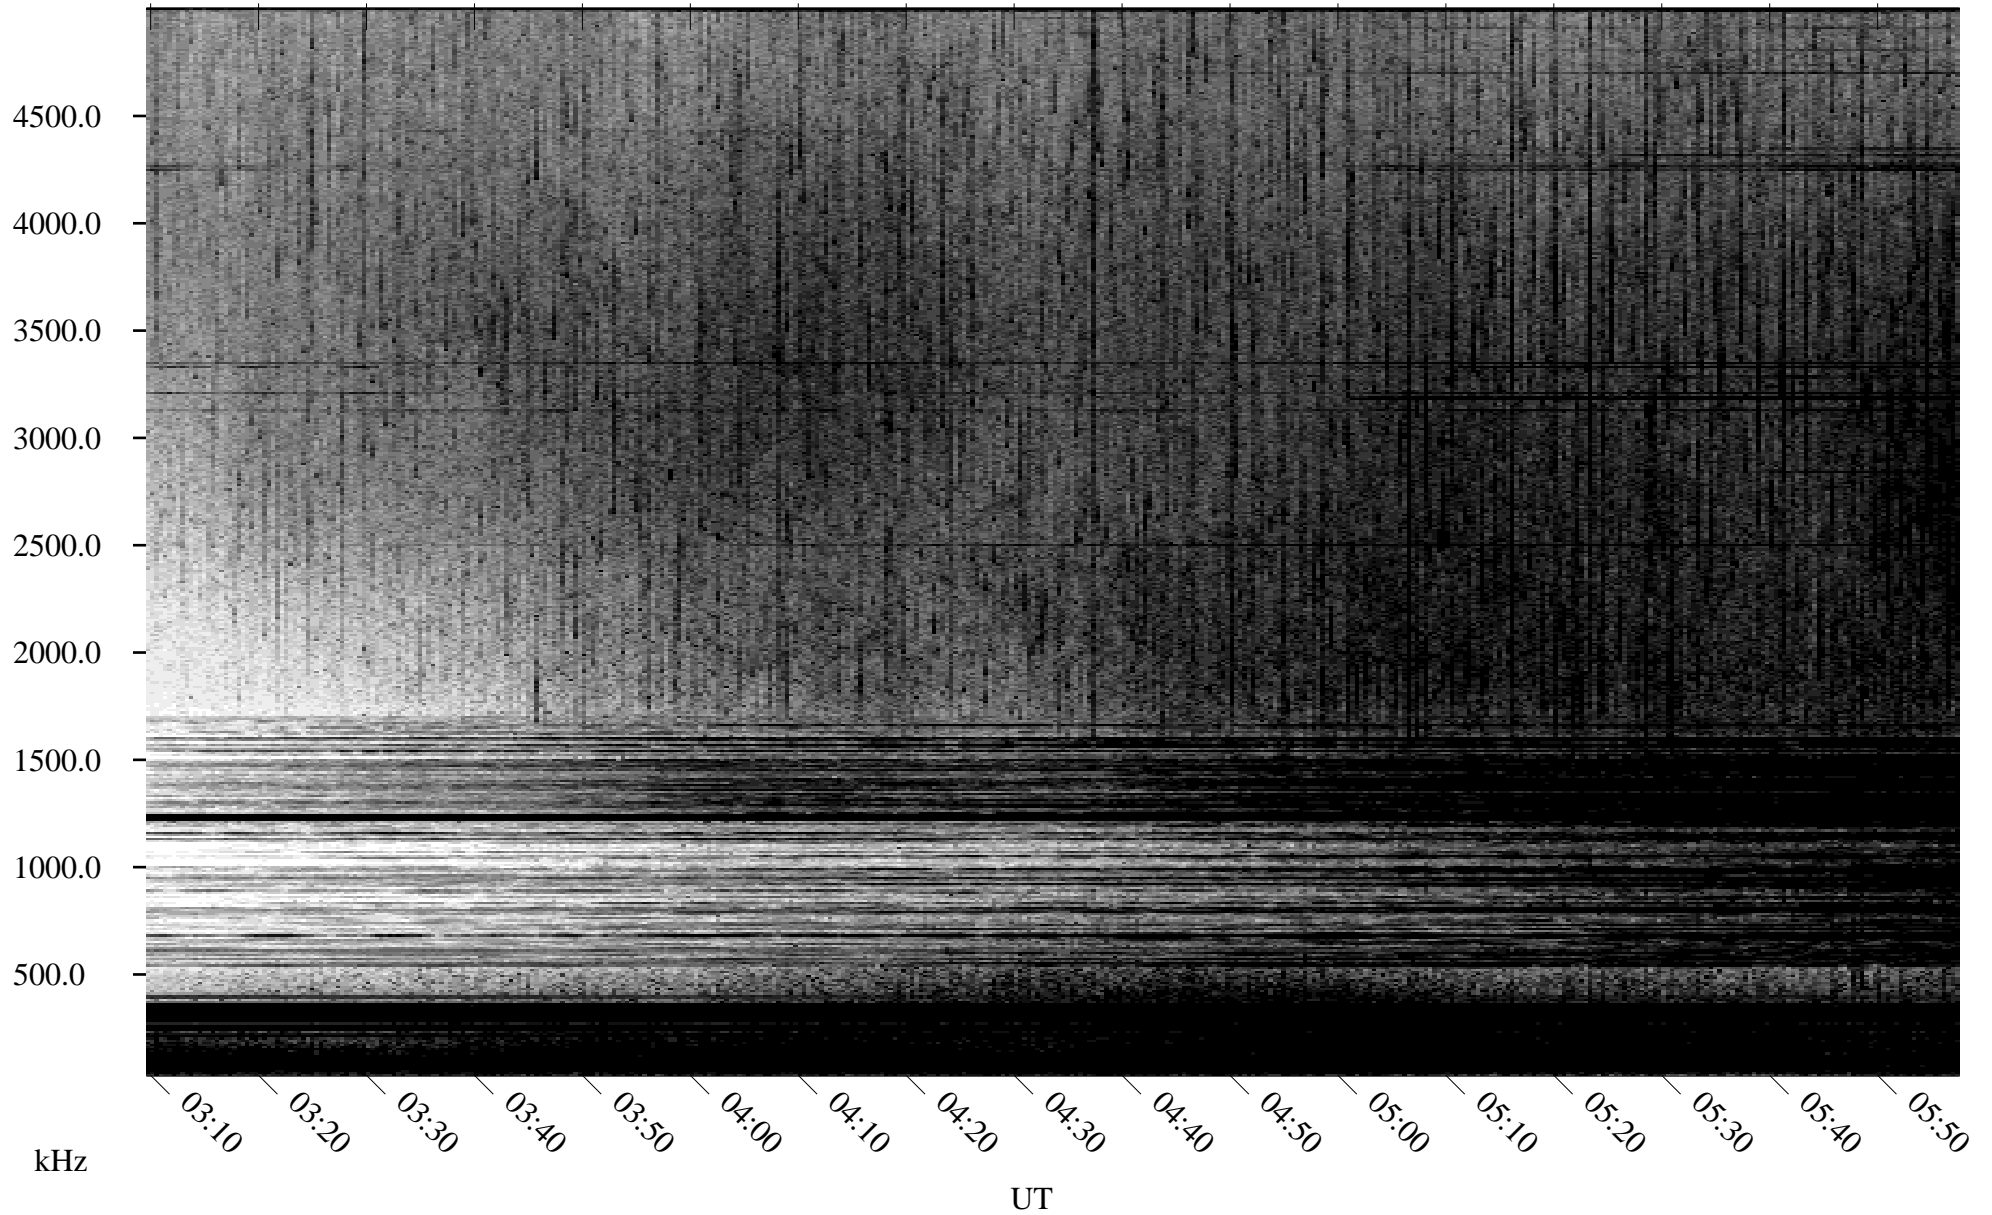

06/10/2005 Churchill, Manitoba

Linear Scale Black = 161 White = 15

ch05161l.r00m max_12

Page 1

06/10/2005 Churchill, Manitoba

Linear Scale Black = 161 White = 15

ch051611.r00m max_12

Page 2

06/10/2005 Churchill, Manitoba

Linear Scale Black = 161 White = 15

ch051611.r00m max_12

Page 3

06/10/2005 Churchill, Manitoba

Linear Scale Black = 161 White = 15

ch051611.r00m max_12

Page 4

06/10/2005 Churchill, Manitoba

Linear Scale Black = 161 White = 15

ch05161l.r00m max_12

Page 5

06/10/2005 Churchill, Manitoba

Linear Scale Black = 161 White = 15

ch05161l.r00m max_12

Page 6

06/10/2005 Churchill, Manitoba

Linear Scale Black = 161 White = 15

ch051611.r00m max_12

Page 7