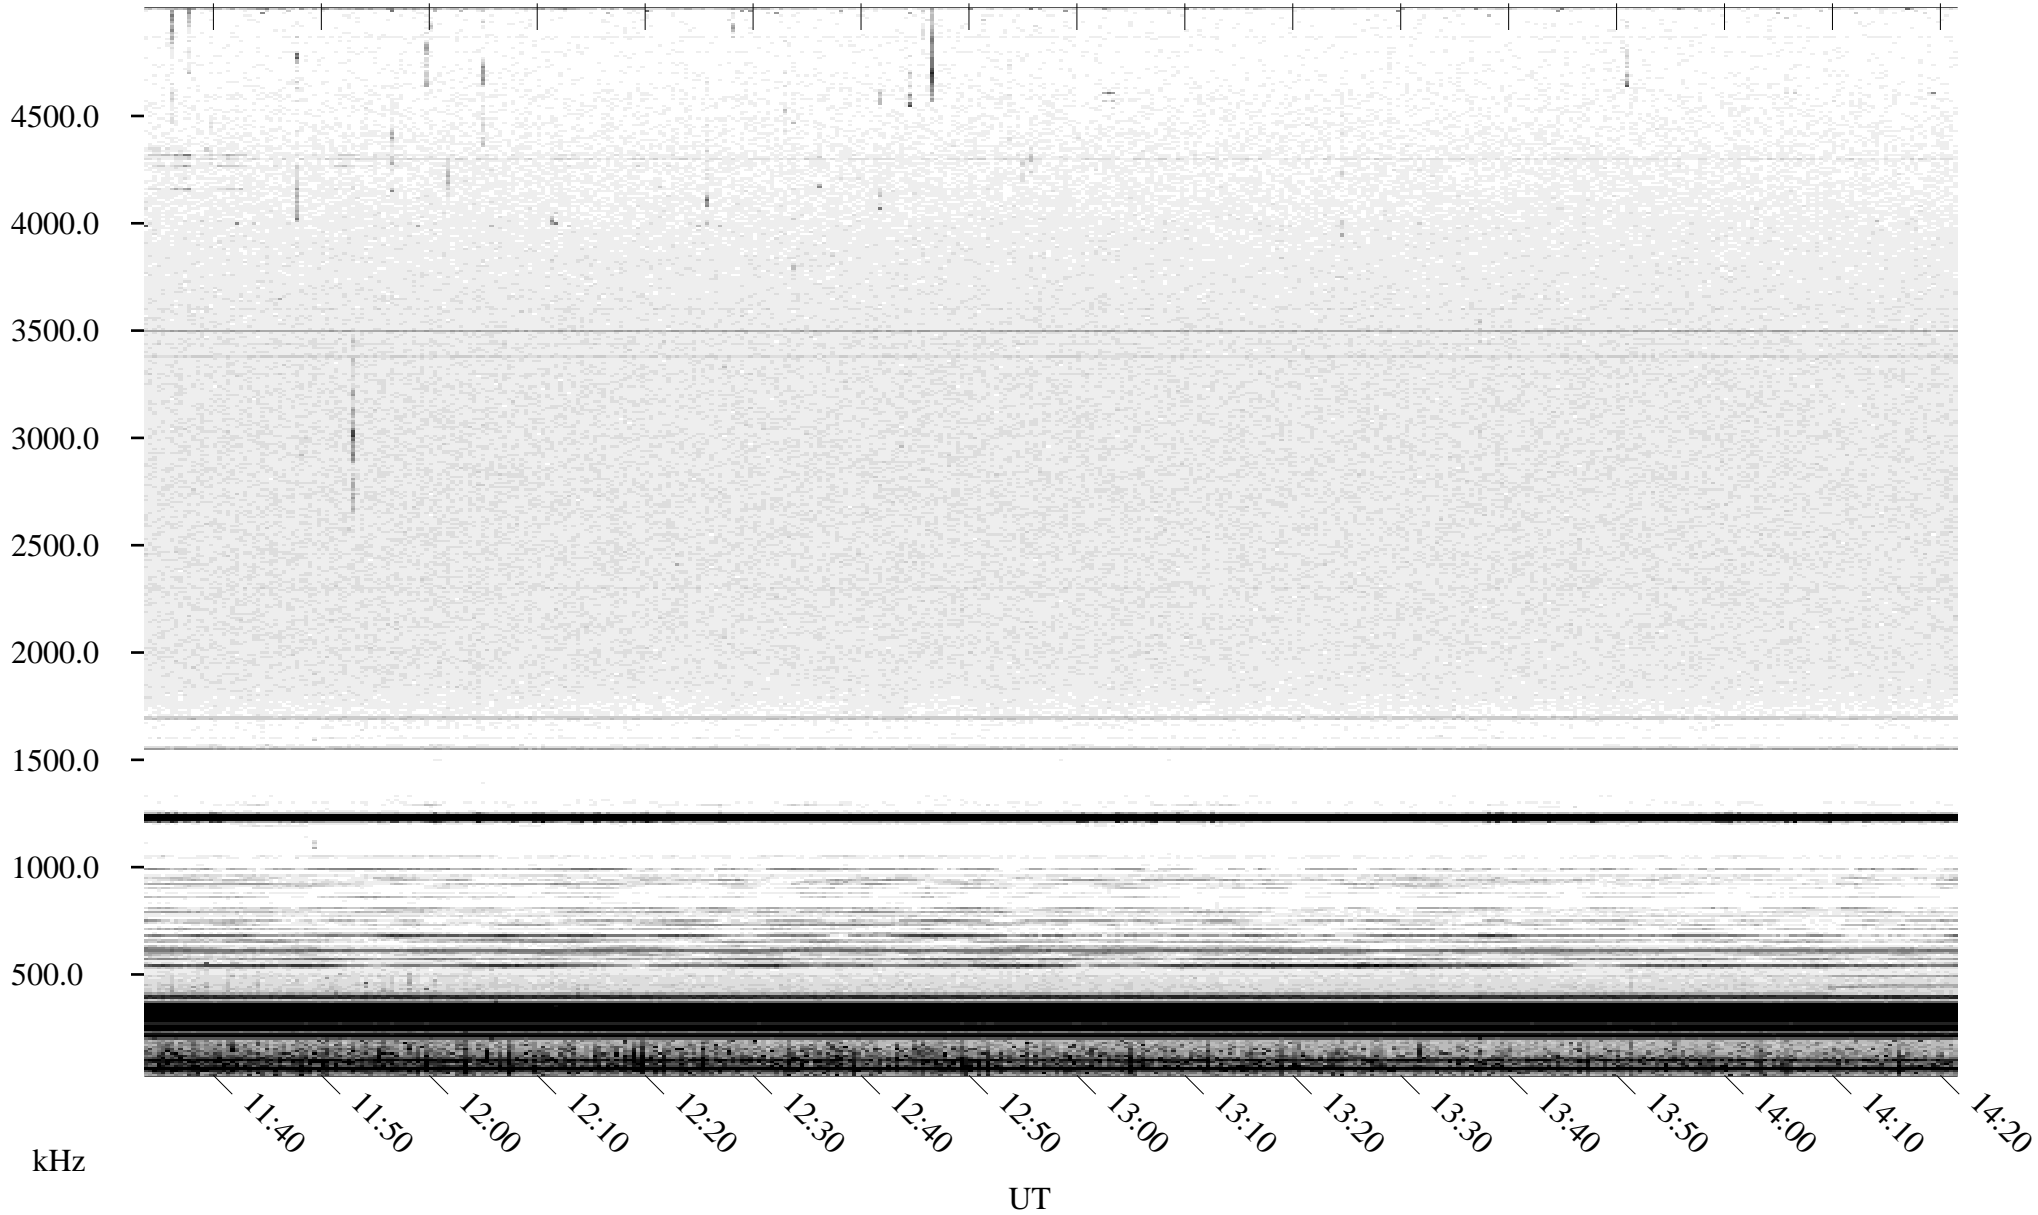

06/10/2005 Churchill, Manitoba

Linear Scale Black = 161 White = 15

ch05161l.r00m max_12

Page 1

06/10/2005 Churchill, Manitoba

Linear Scale Black = 161 White = 15

ch051611.r00m max_12

Page 2

06/10/2005 Churchill, Manitoba

Linear Scale Black = 161 White = 15

ch051611.r00m max_12

Page 3

06/10/2005 Churchill, Manitoba

Linear Scale Black = 161 White = 15

ch051611.r00m max_12

Page 4

06/10/2005 Churchill, Manitoba

Linear Scale Black = 161 White = 15

ch05161l.r00m max_12

Page 5

06/10/2005 Churchill, Manitoba

Linear Scale Black = 161 White = 15

ch05161l.r00m max_12

Page 6

06/10/2005 Churchill, Manitoba

Linear Scale Black = 161 White = 15

ch051611.r00m max_12

Page 7