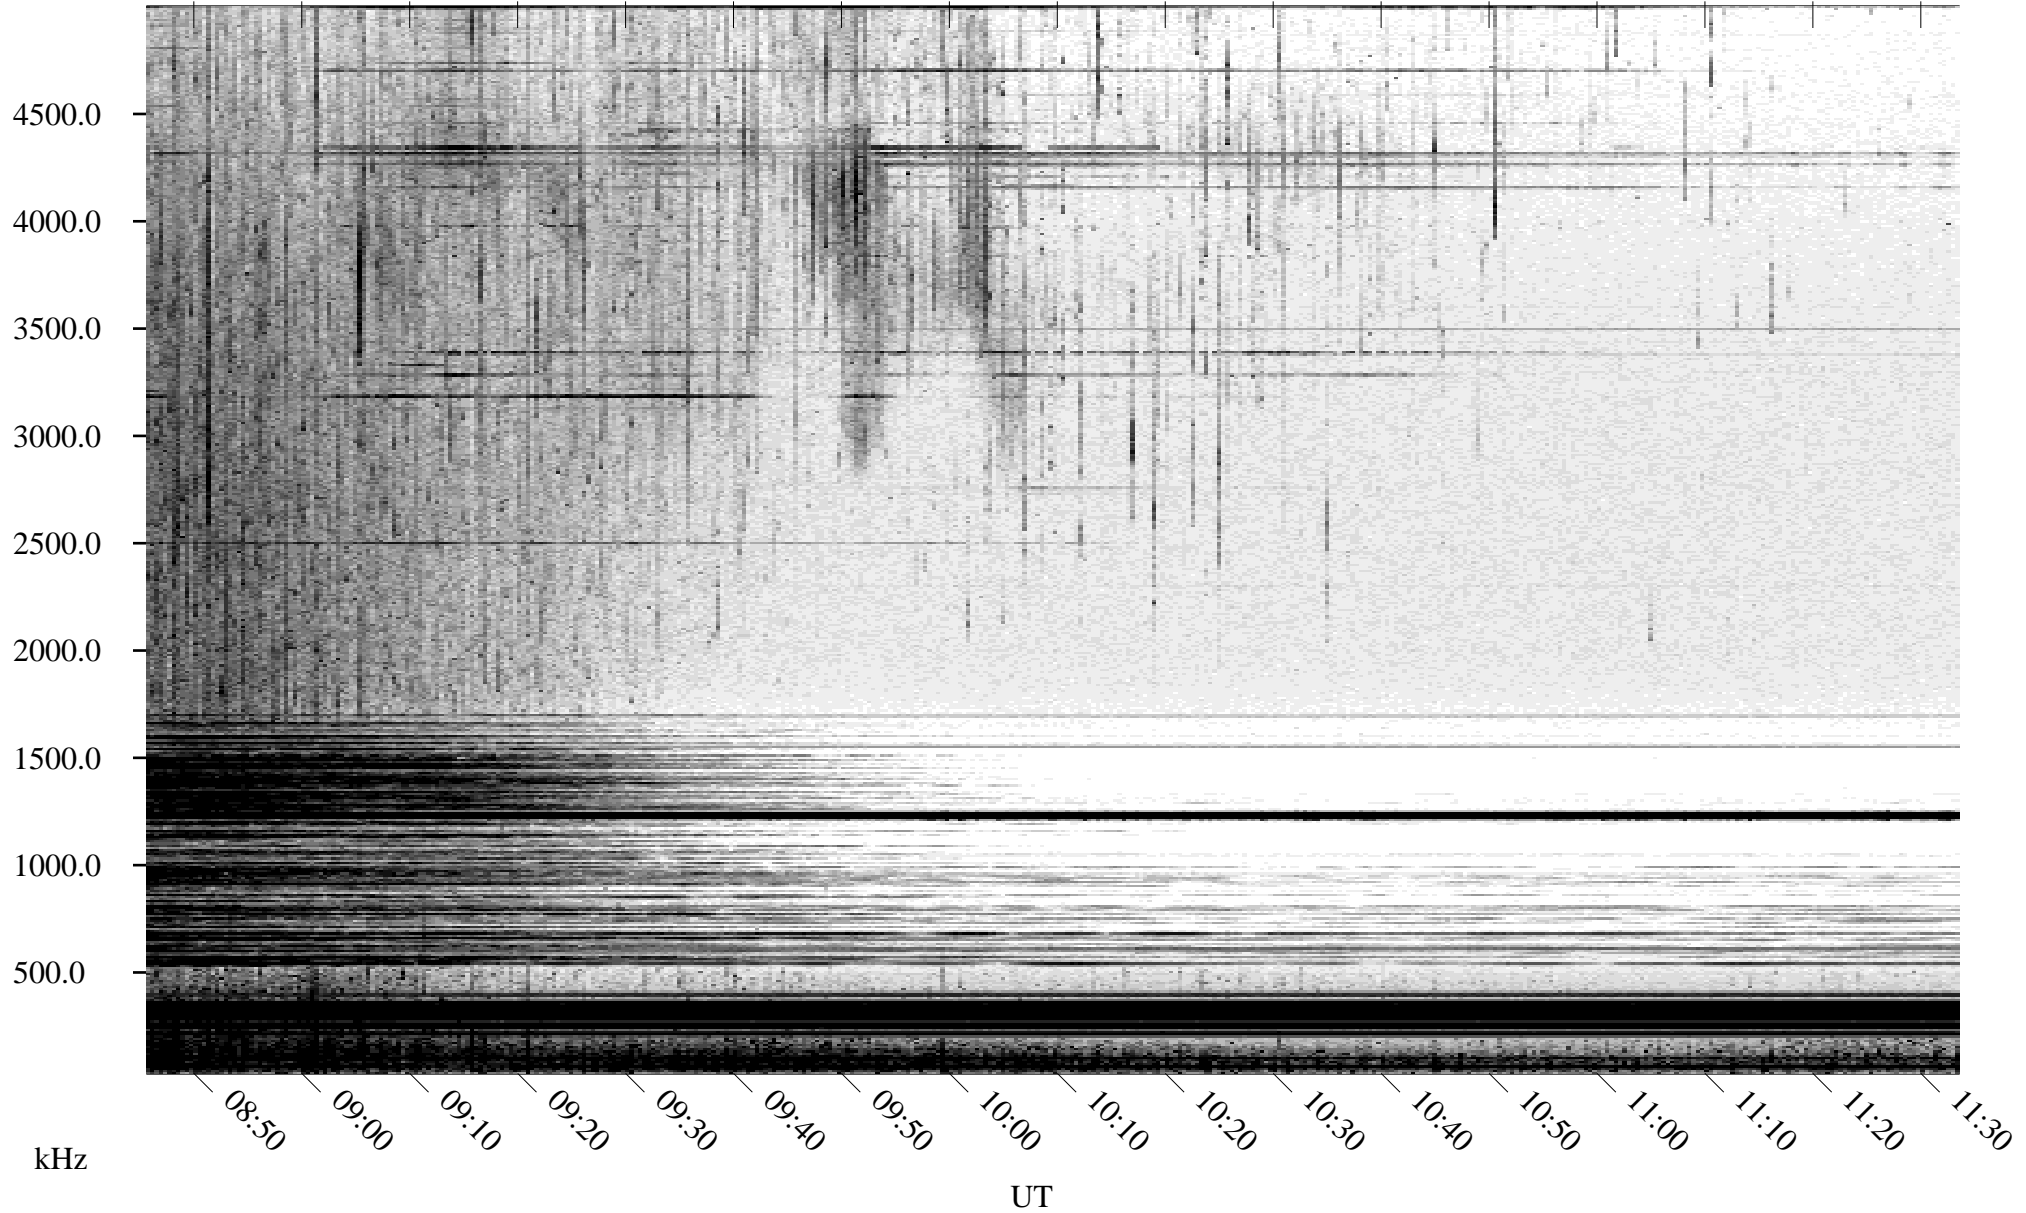

06/10/2005 Churchill, Manitoba

Linear Scale Black = 161 White = 15

ch05161l.r00m max_12

Page 1

06/10/2005 Churchill, Manitoba

Linear Scale Black = 161 White = 15

ch051611.r00m max_12

Page 2

06/10/2005 Churchill, Manitoba

Linear Scale Black = 161 White = 15

ch051611.r00m max_12

Page 3

06/10/2005 Churchill, Manitoba

Linear Scale Black = 161 White = 15

ch051611.r00m max_12

Page 4

06/10/2005 Churchill, Manitoba

Linear Scale Black = 161 White = 15

ch05161l.r00m max_12

Page 5

06/10/2005 Churchill, Manitoba

Linear Scale Black = 161 White = 15

ch05161l.r00m max_12

Page 6

06/10/2005 Churchill, Manitoba

Linear Scale Black = 161 White = 15

ch051611.r00m max_12

Page 7