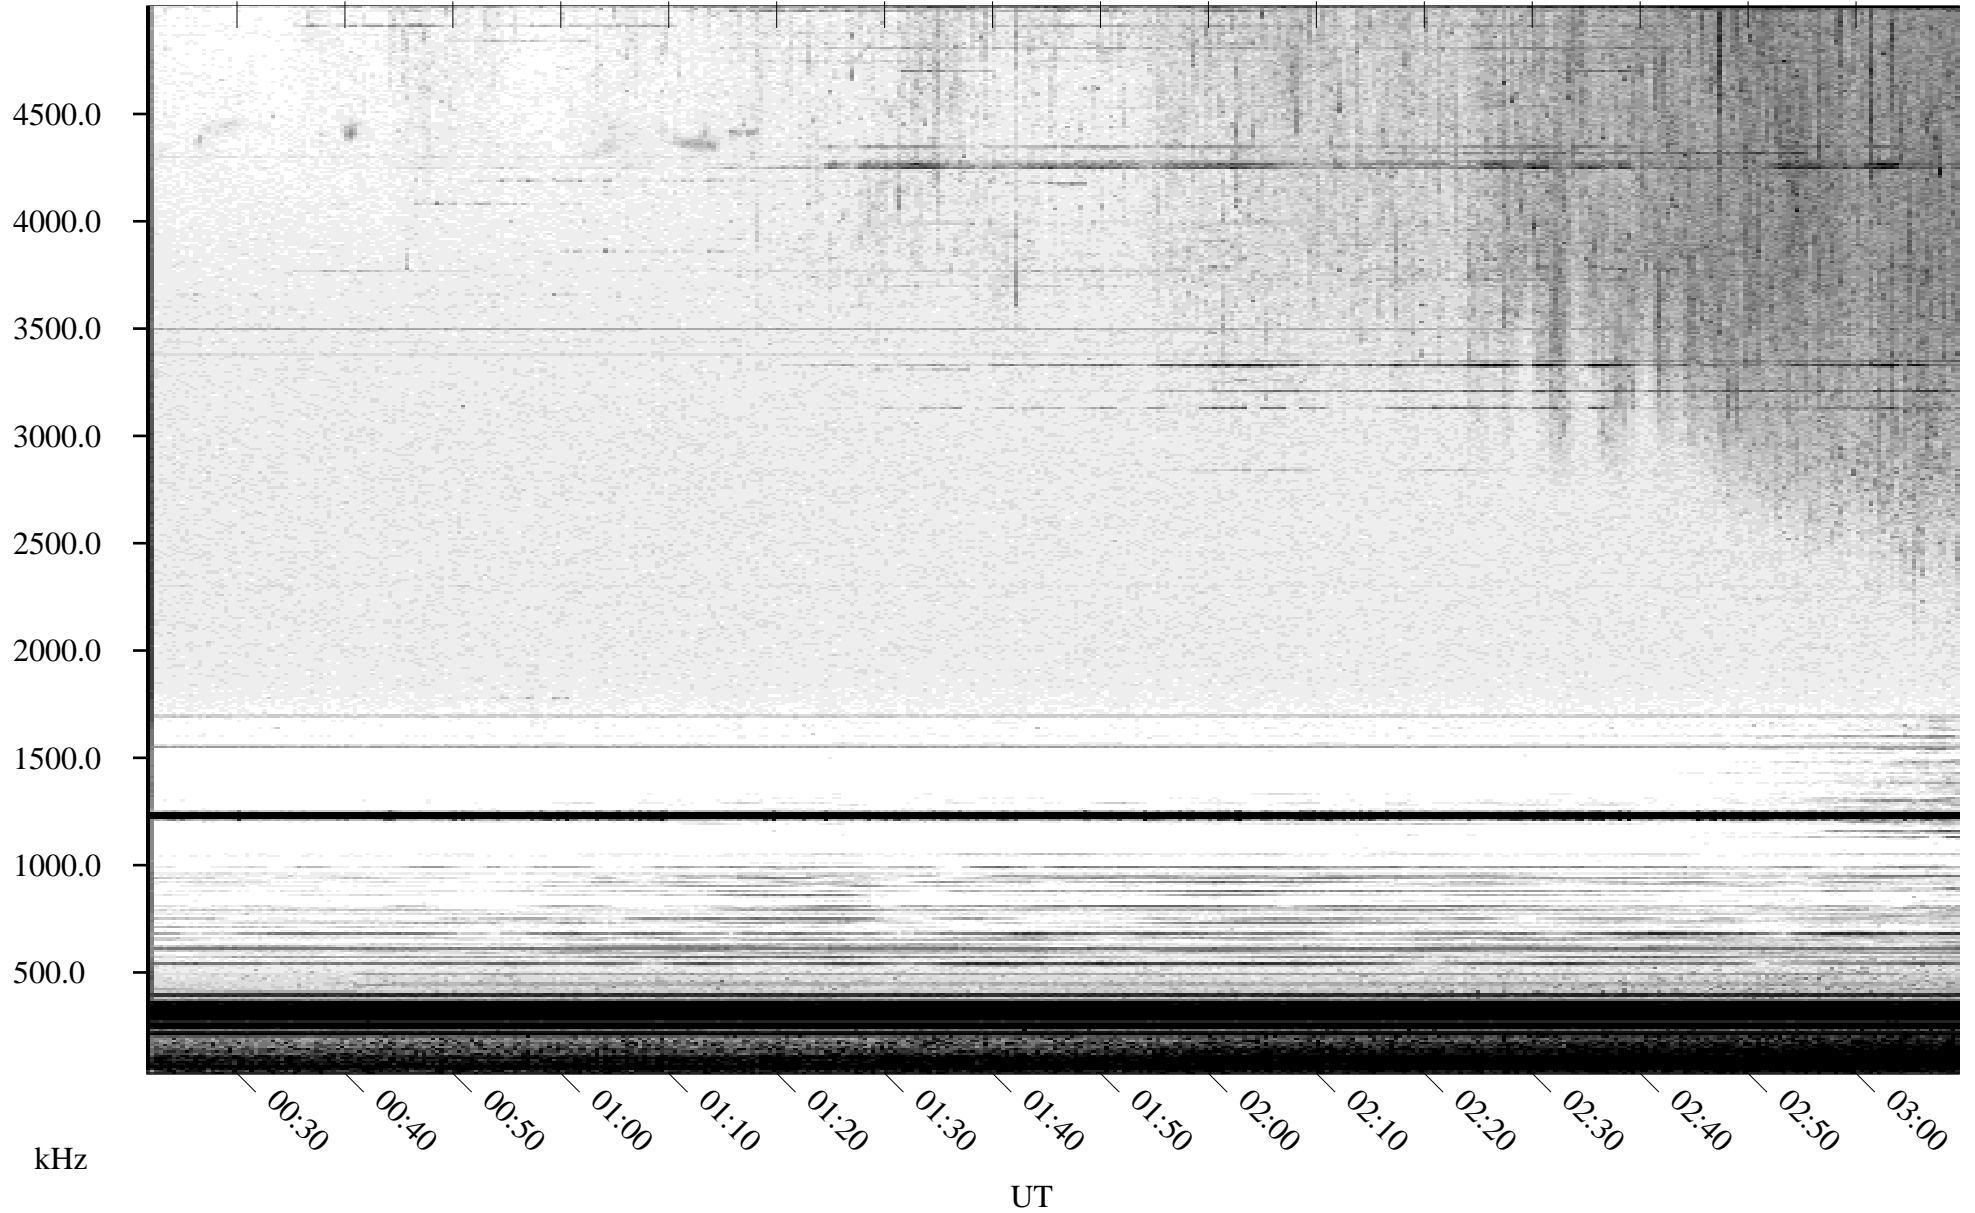

06/10/2005 Churchill, Manitoba

Linear Scale Black = 161 White = 15

ch05161l.r00m max_12

Page 1

06/10/2005 Churchill, Manitoba

Linear Scale Black = 161 White = 15

ch051611.r00m max_12

Page 2

06/10/2005 Churchill, Manitoba

Linear Scale Black = 161 White = 15

ch051611.r00m max_12

Page 3

06/10/2005 Churchill, Manitoba

Linear Scale Black = 161 White = 15

ch051611.r00m max_12

Page 4

06/10/2005 Churchill, Manitoba

Linear Scale Black = 161 White = 15

ch05161l.r00m max_12

Page 5

06/10/2005 Churchill, Manitoba

Linear Scale Black = 161 White = 15

ch05161l.r00m max_12

Page 6

06/10/2005 Churchill, Manitoba

Linear Scale Black = 161 White = 15

ch051611.r00m max_12

Page 7