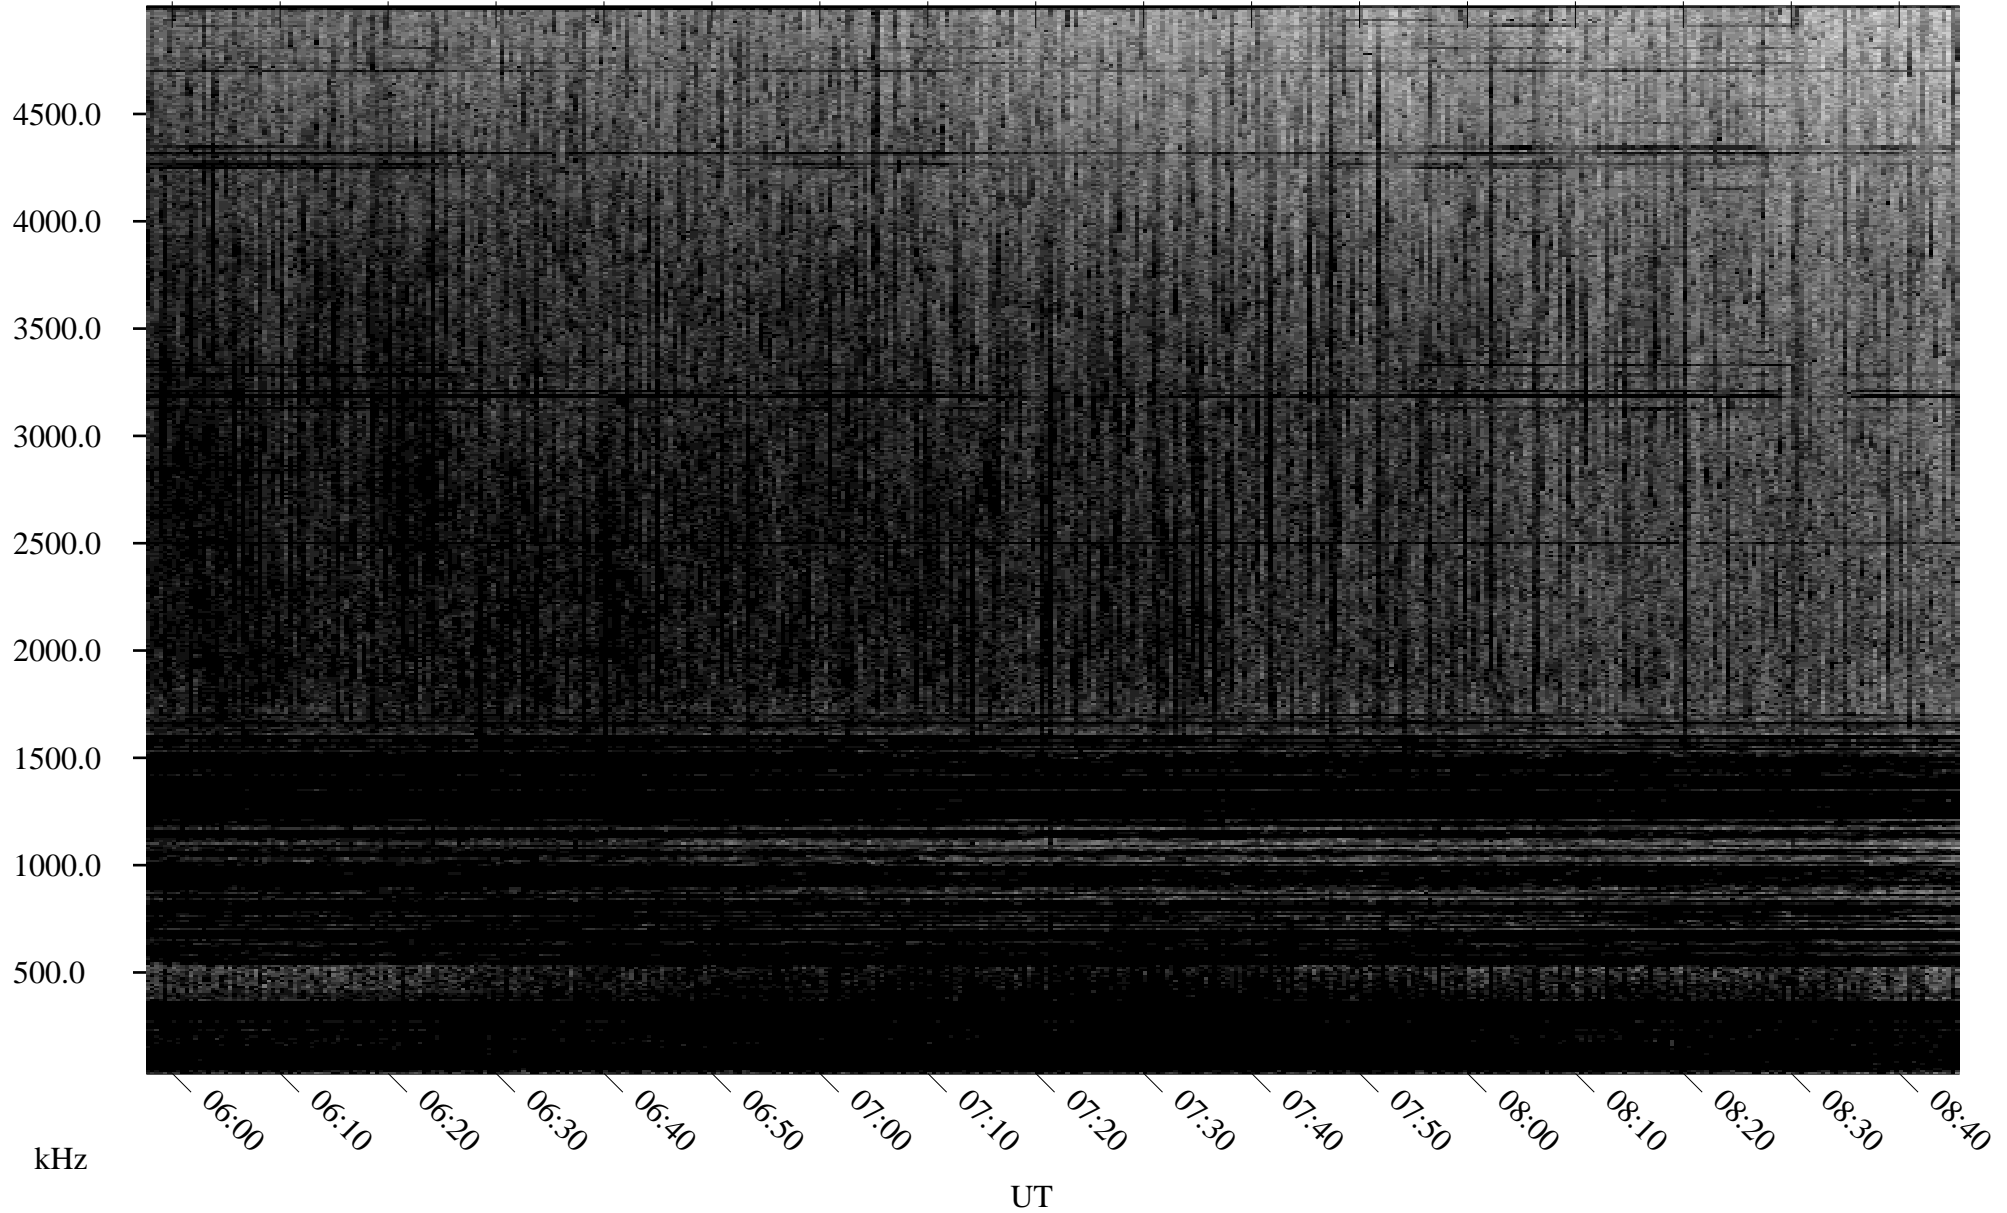

06/10/2005 Churchill, Manitoba

Linear Scale Black = 161 White = 15

ch05161l.r00m max_12

Page 1

06/10/2005 Churchill, Manitoba

Linear Scale Black = 161 White = 15

ch051611.r00m max_12

Page 2

06/10/2005 Churchill, Manitoba

Linear Scale Black = 161 White = 15

ch051611.r00m max_12

Page 3

06/10/2005 Churchill, Manitoba

Linear Scale Black = 161 White = 15

ch051611.r00m max_12

Page 4

06/10/2005 Churchill, Manitoba

Linear Scale Black = 161 White = 15

ch05161l.r00m max_12

Page 5

06/10/2005 Churchill, Manitoba

Linear Scale Black = 161 White = 15

ch05161l.r00m max_12

Page 6

06/10/2005 Churchill, Manitoba

Linear Scale Black = 161 White = 15

ch051611.r00m max_12

Page 7