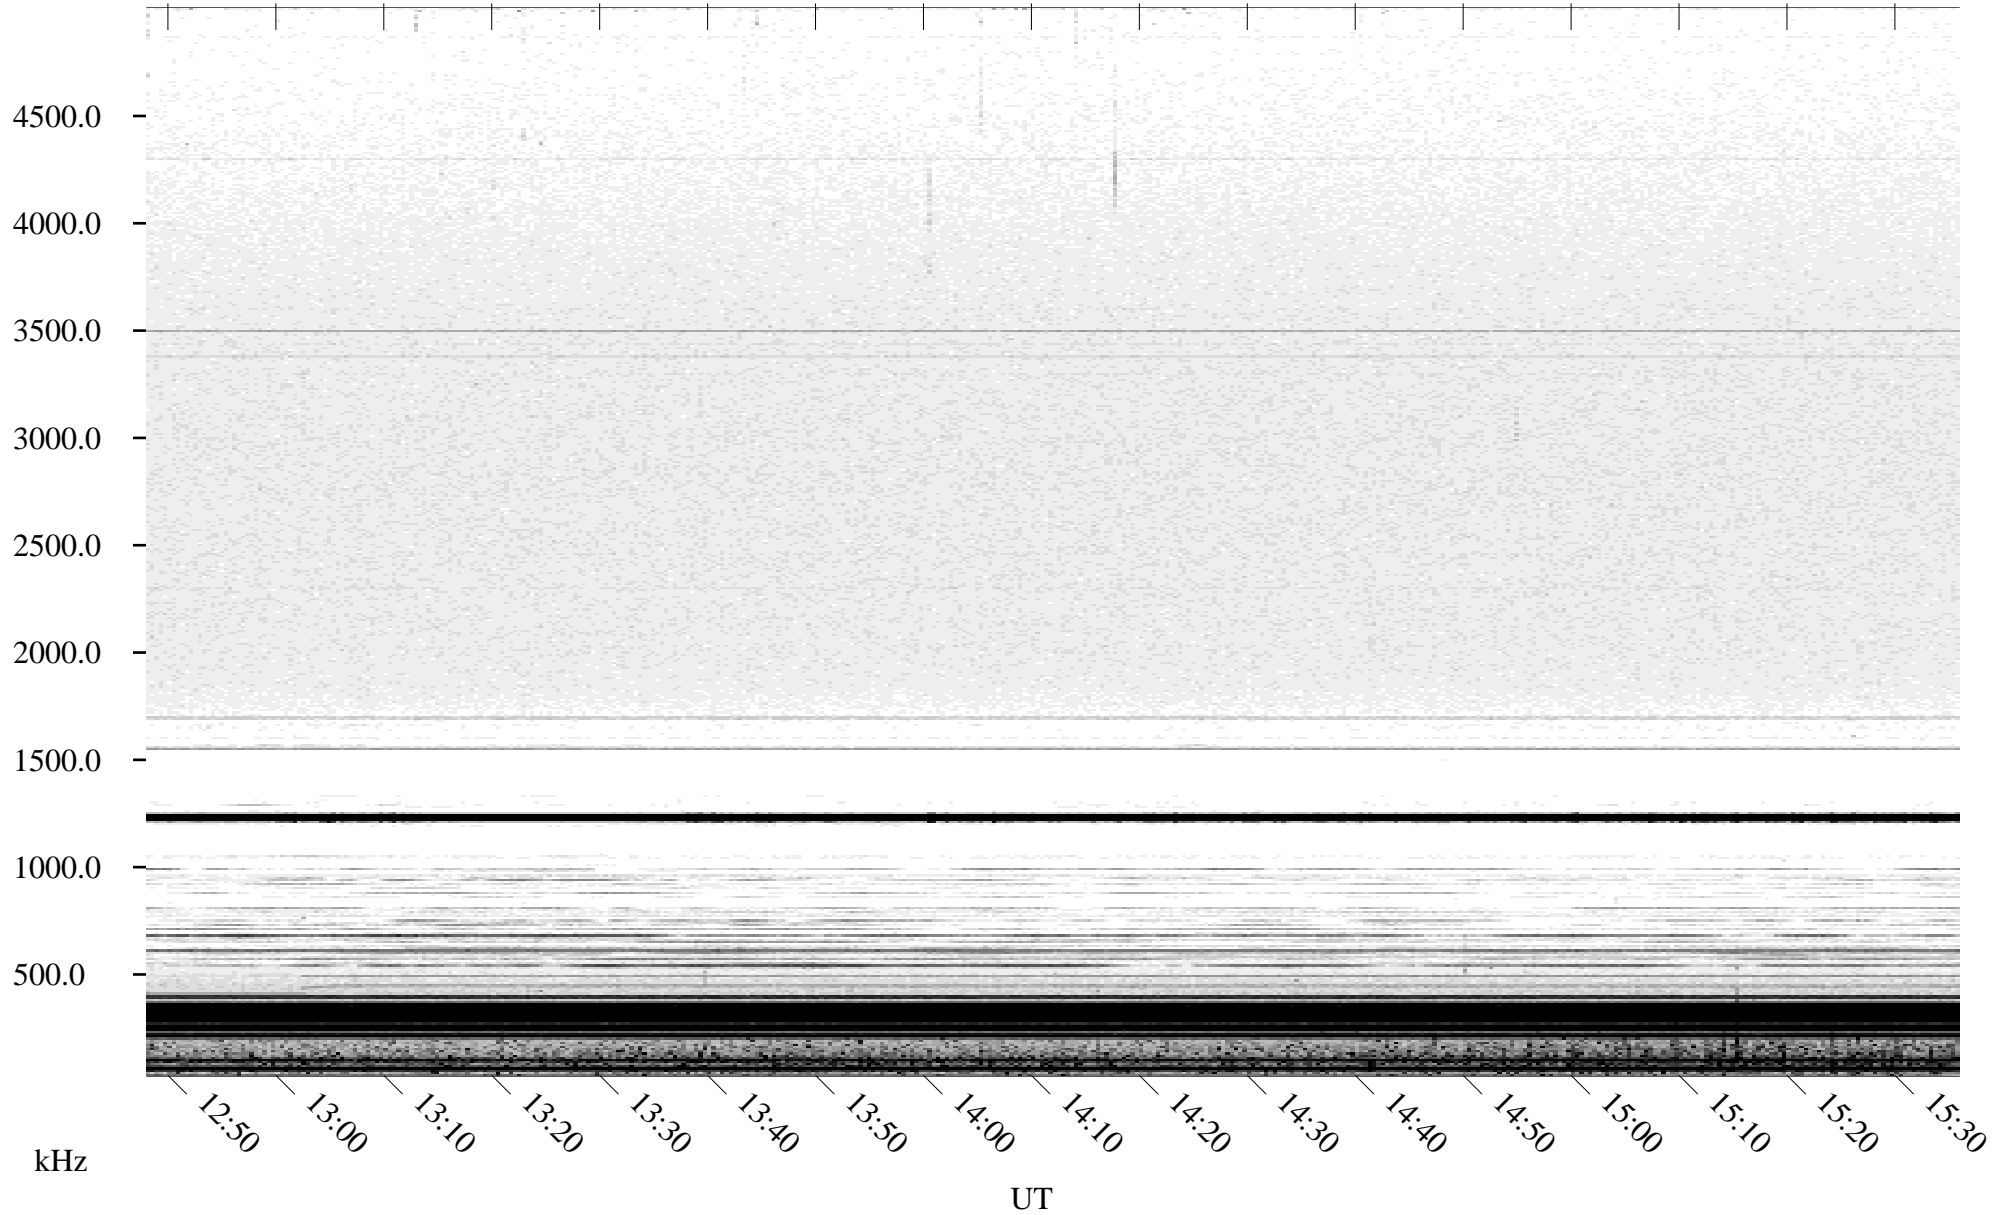

06/10/2005 Churchill, Manitoba

Linear Scale Black = 161 White = 15

ch051611.r01m max_12

Page 1

06/10/2005 Churchill, Manitoba

Linear Scale Black = 161 White = 15

ch05161l.r01m max_12

Page 2

06/11/2005 Churchill, Manitoba

Linear Scale Black = 161 White = 15

ch05161l.r01m max_12

Page 3

06/11/2005 Churchill, Manitoba

Linear Scale Black = 161 White = 15

ch051611.r01m max_12

Page 4

06/11/2005 Churchill, Manitoba

Linear Scale Black = 161 White = 15

ch05161l.r01m max_12

06/11/2005 Churchill, Manitoba

Linear Scale Black = 161 White = 15

ch05161l.r01m max_12

Page 6

06/11/2005 Churchill, Manitoba

Linear Scale Black = 161 White = 15

ch051611.r01m max_12

Page 7

06/11/2005 Churchill, Manitoba

Linear Scale

Black = 161

White = 15

ch05161l.r01m max_12