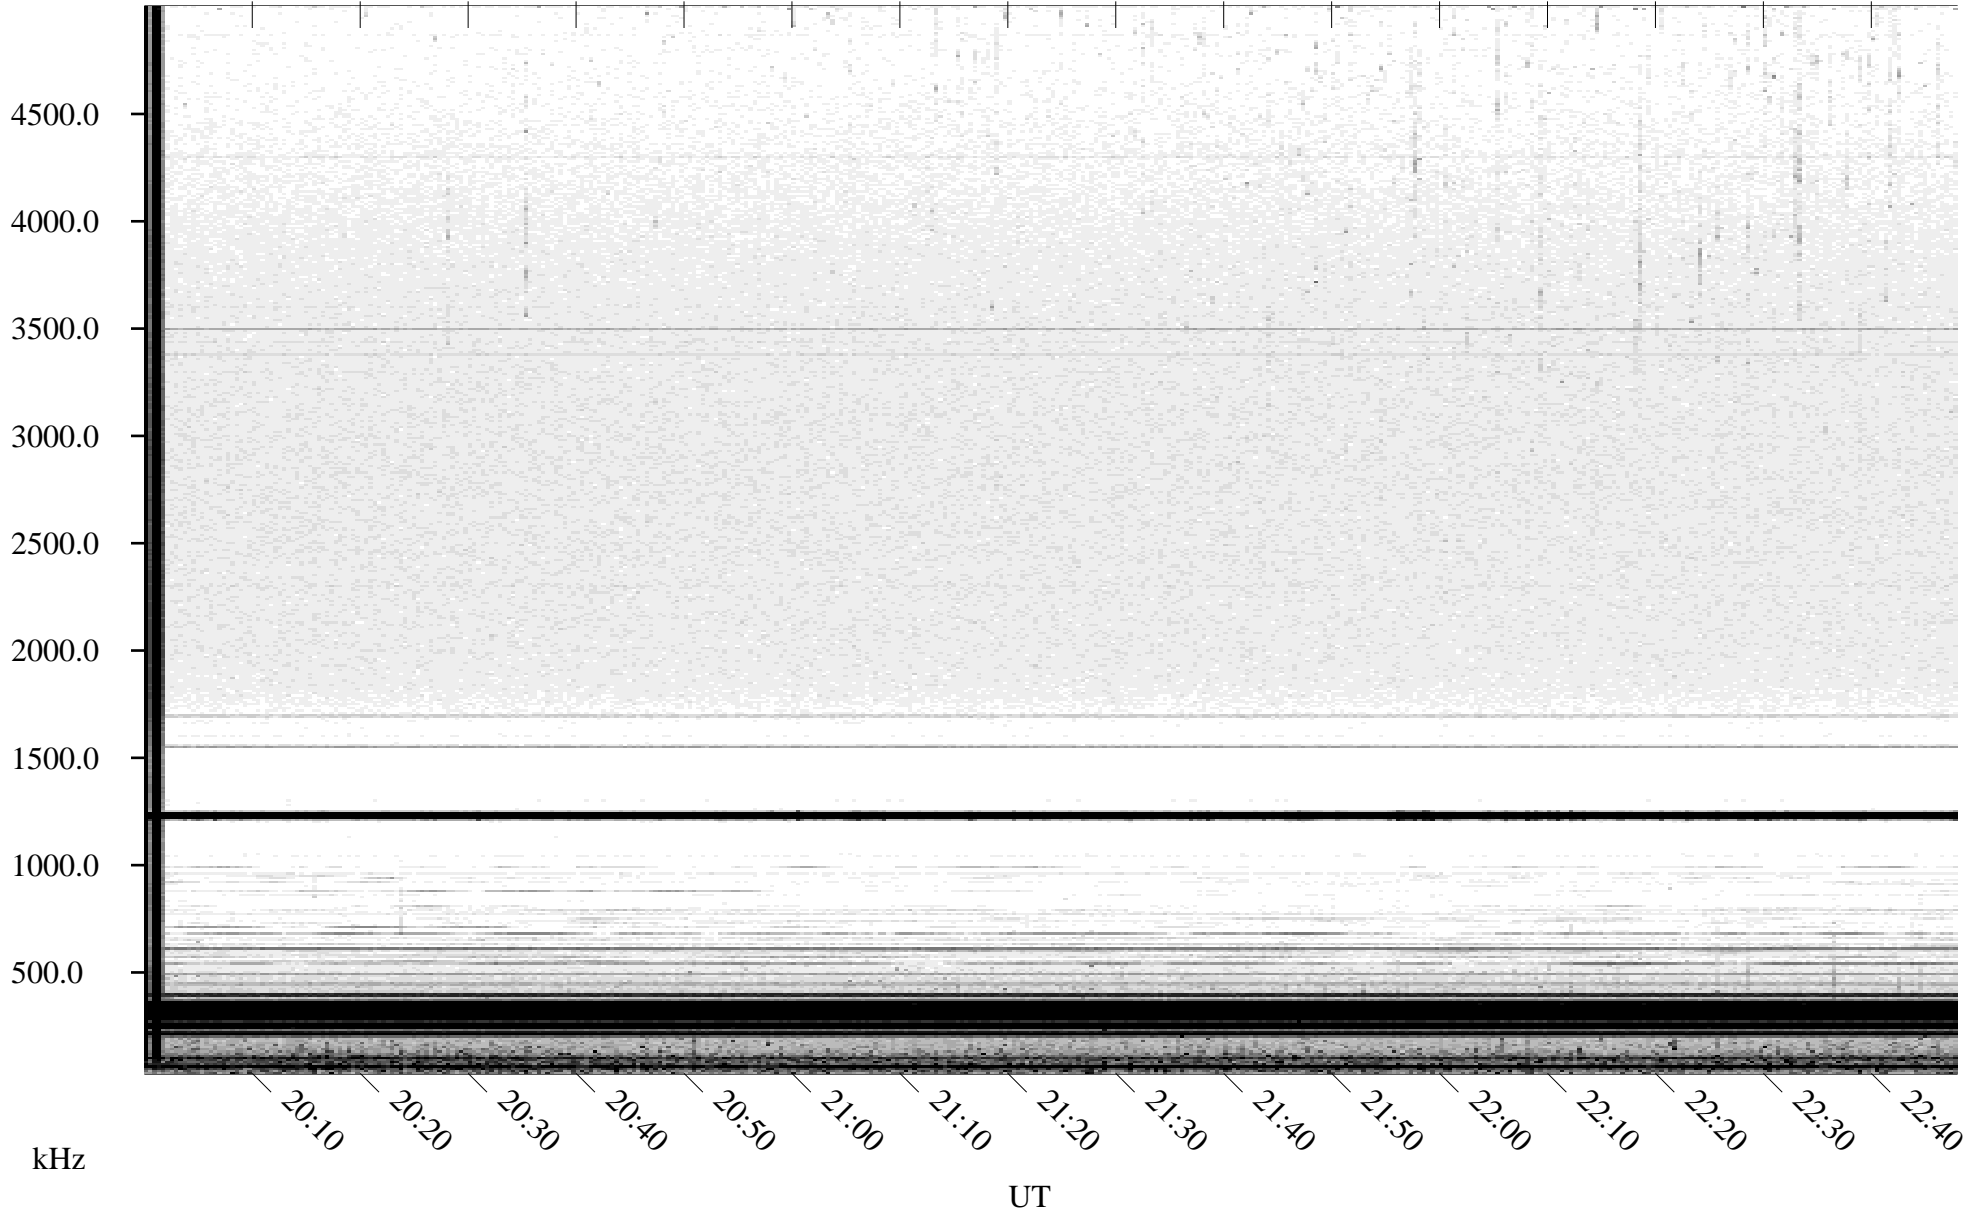

06/10/2005 Churchill, Manitoba

Linear Scale Black = 161 White = 15

ch051611.r01m max_12

Page 1

06/10/2005 Churchill, Manitoba

Linear Scale Black = 161 White = 15

ch05161l.r01m max_12

Page 2

06/11/2005 Churchill, Manitoba

Linear Scale Black = 161 White = 15

ch05161l.r01m max_12

Page 3

06/11/2005 Churchill, Manitoba

Linear Scale Black = 161 White = 15

ch051611.r01m max_12

Page 4

06/11/2005 Churchill, Manitoba

Linear Scale Black = 161 White = 15

ch05161l.r01m max_12

06/11/2005 Churchill, Manitoba

Linear Scale Black = 161 White = 15

ch05161l.r01m max_12

Page 6

06/11/2005 Churchill, Manitoba

Linear Scale Black = 161 White = 15

ch051611.r01m max_12

Page 7

06/11/2005 Churchill, Manitoba

Linear Scale

Black = 161

White = 15

ch05161l.r01m max_12