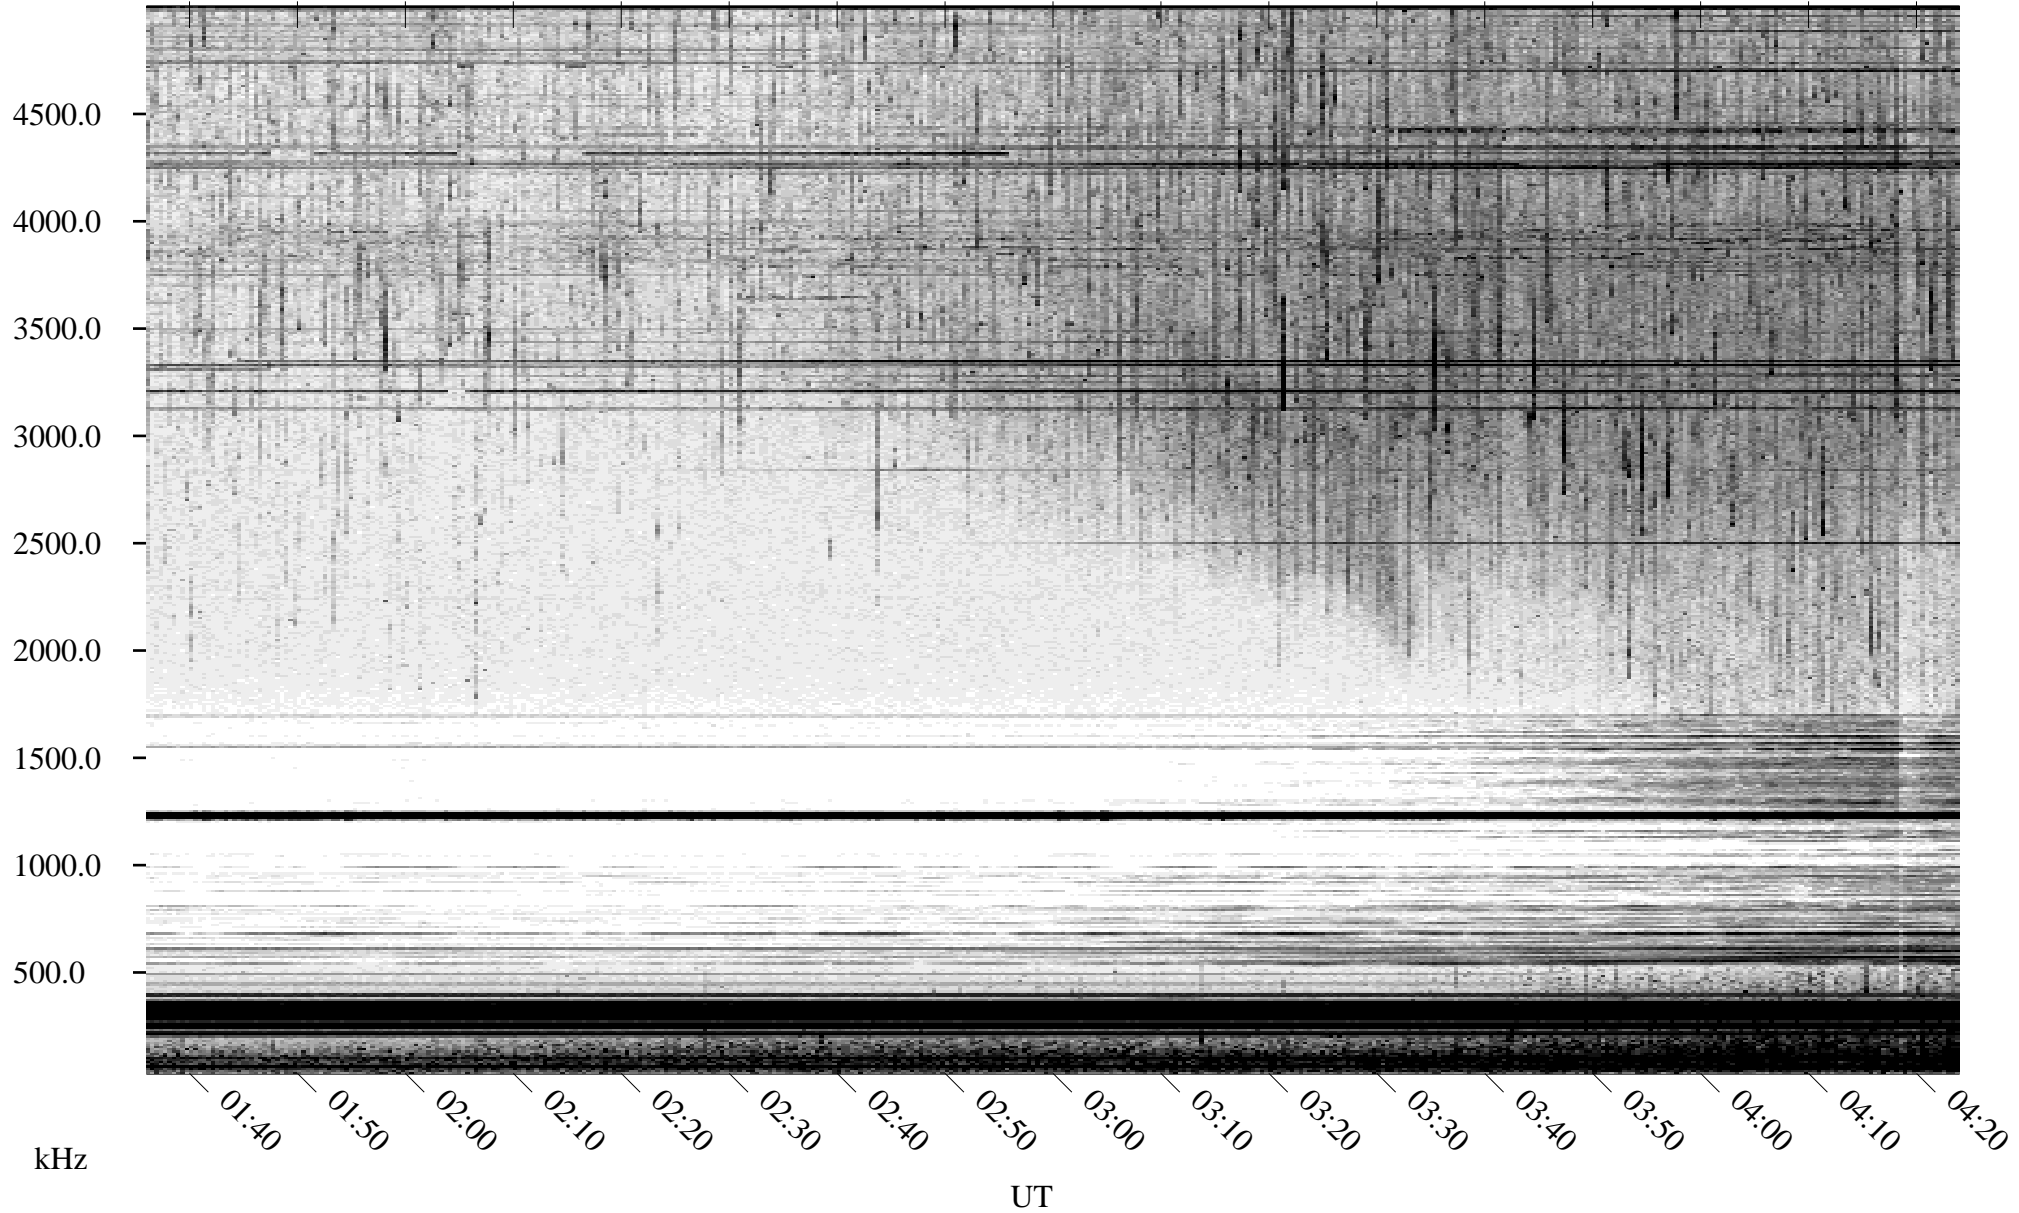

06/10/2005 Churchill, Manitoba

Linear Scale Black = 161 White = 15

ch051611.r01m max_12

Page 1

06/10/2005 Churchill, Manitoba

Linear Scale Black = 161 White = 15

ch05161l.r01m max_12

Page 2

06/11/2005 Churchill, Manitoba

Linear Scale Black = 161 White = 15

ch05161l.r01m max_12

Page 3

06/11/2005 Churchill, Manitoba

Linear Scale Black = 161 White = 15

ch051611.r01m max_12

Page 4

06/11/2005 Churchill, Manitoba

Linear Scale Black = 161 White = 15

ch05161l.r01m max_12

06/11/2005 Churchill, Manitoba

Linear Scale Black = 161 White = 15

ch05161l.r01m max_12

Page 6

06/11/2005 Churchill, Manitoba

Linear Scale Black = 161 White = 15

ch051611.r01m max_12

Page 7

06/11/2005 Churchill, Manitoba

Linear Scale

Black = 161

White = 15

ch05161l.r01m max_12