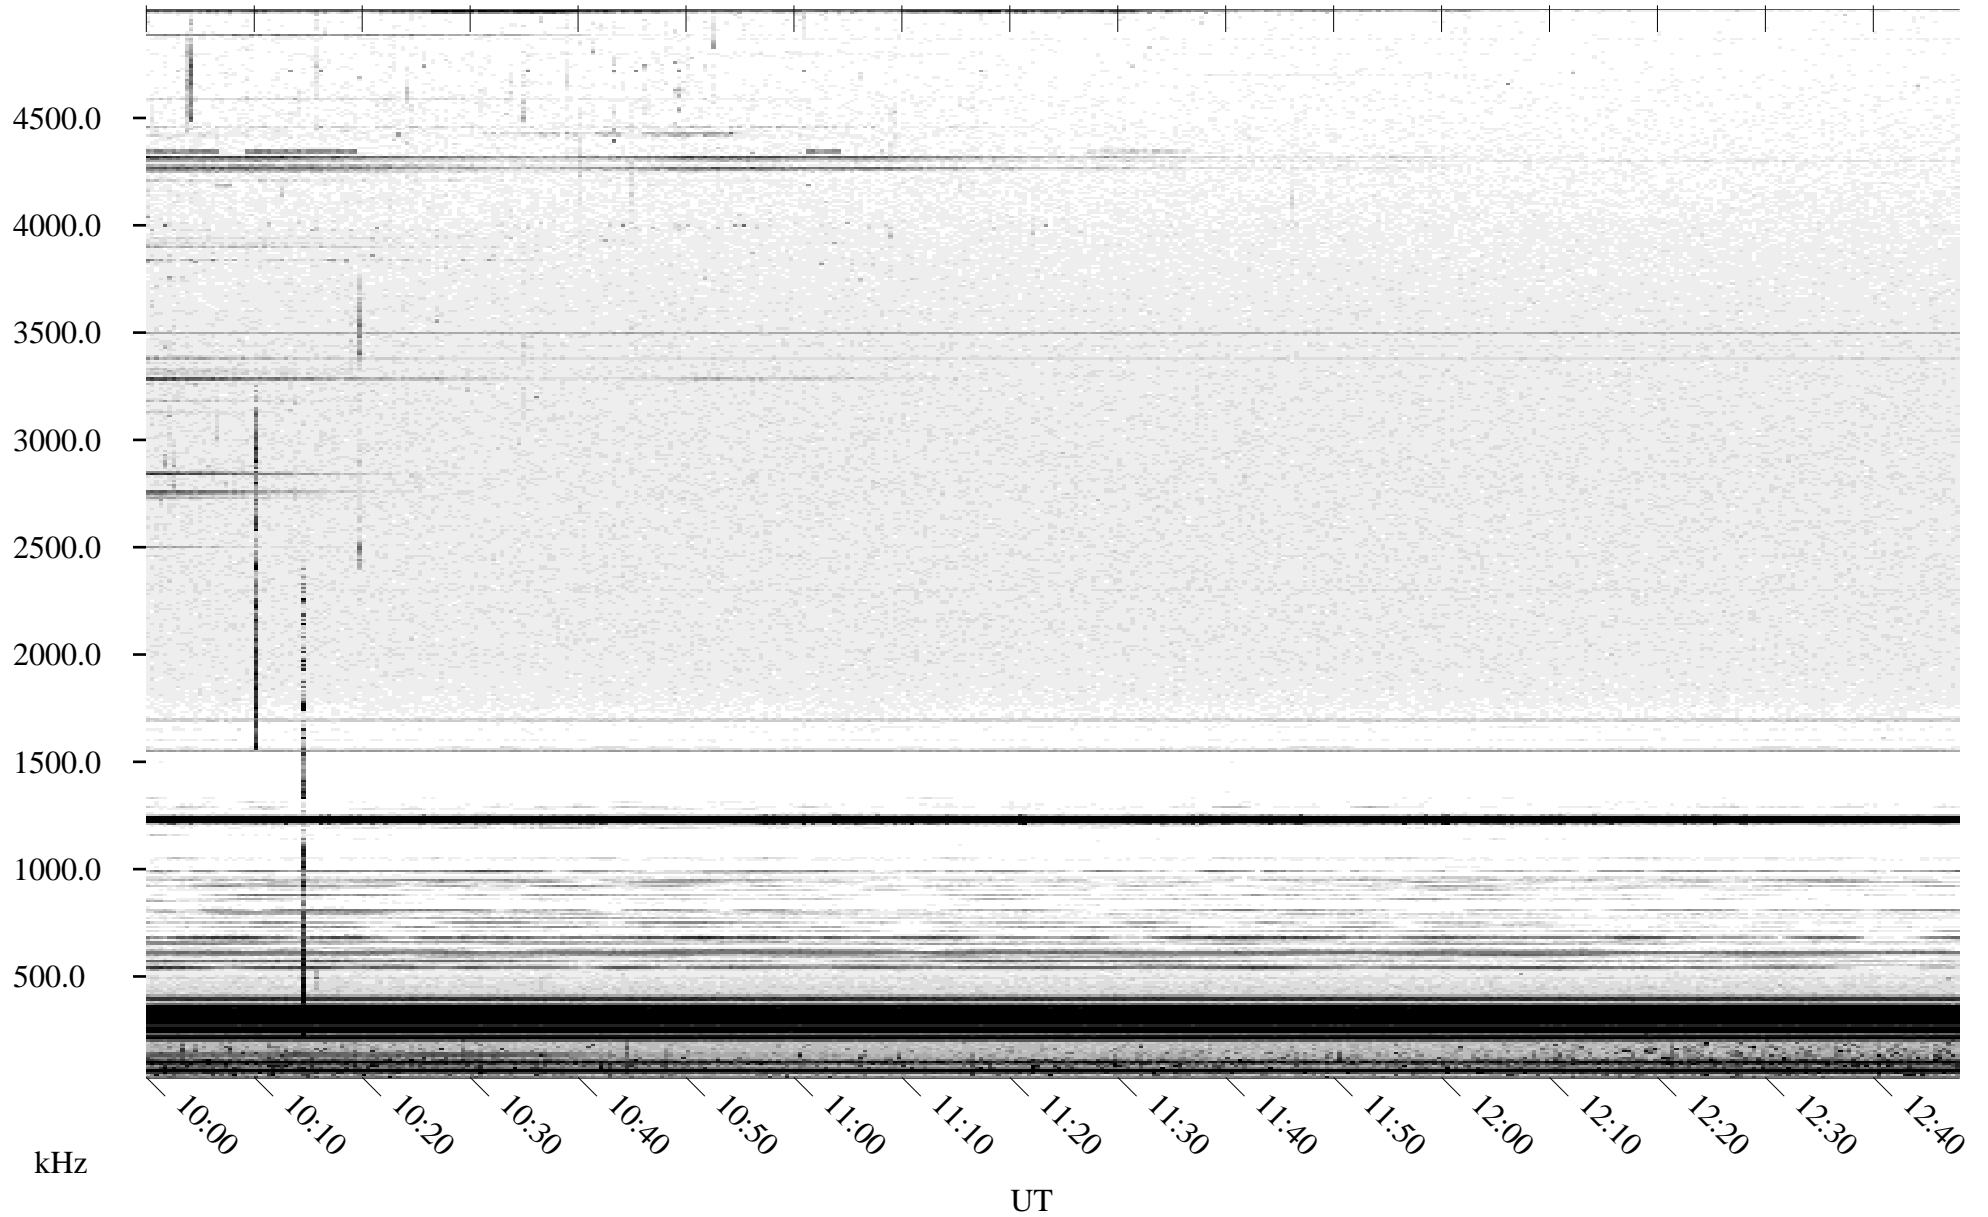

06/10/2005 Churchill, Manitoba

Linear Scale Black = 161 White = 15

ch051611.r01m max_12

Page 1

06/10/2005 Churchill, Manitoba

Linear Scale Black = 161 White = 15

ch05161l.r01m max_12

Page 2

06/11/2005 Churchill, Manitoba

Linear Scale Black = 161 White = 15

ch05161l.r01m max_12

Page 3

06/11/2005 Churchill, Manitoba

Linear Scale Black = 161 White = 15

ch051611.r01m max_12

Page 4

06/11/2005 Churchill, Manitoba

Linear Scale Black = 161 White = 15

ch05161l.r01m max_12

06/11/2005 Churchill, Manitoba

Linear Scale Black = 161 White = 15

ch05161l.r01m max_12

Page 6

06/11/2005 Churchill, Manitoba

Linear Scale Black = 161 White = 15

ch051611.r01m max_12

Page 7

06/11/2005 Churchill, Manitoba

Linear Scale

Black = 161

White = 15

ch05161l.r01m max_12