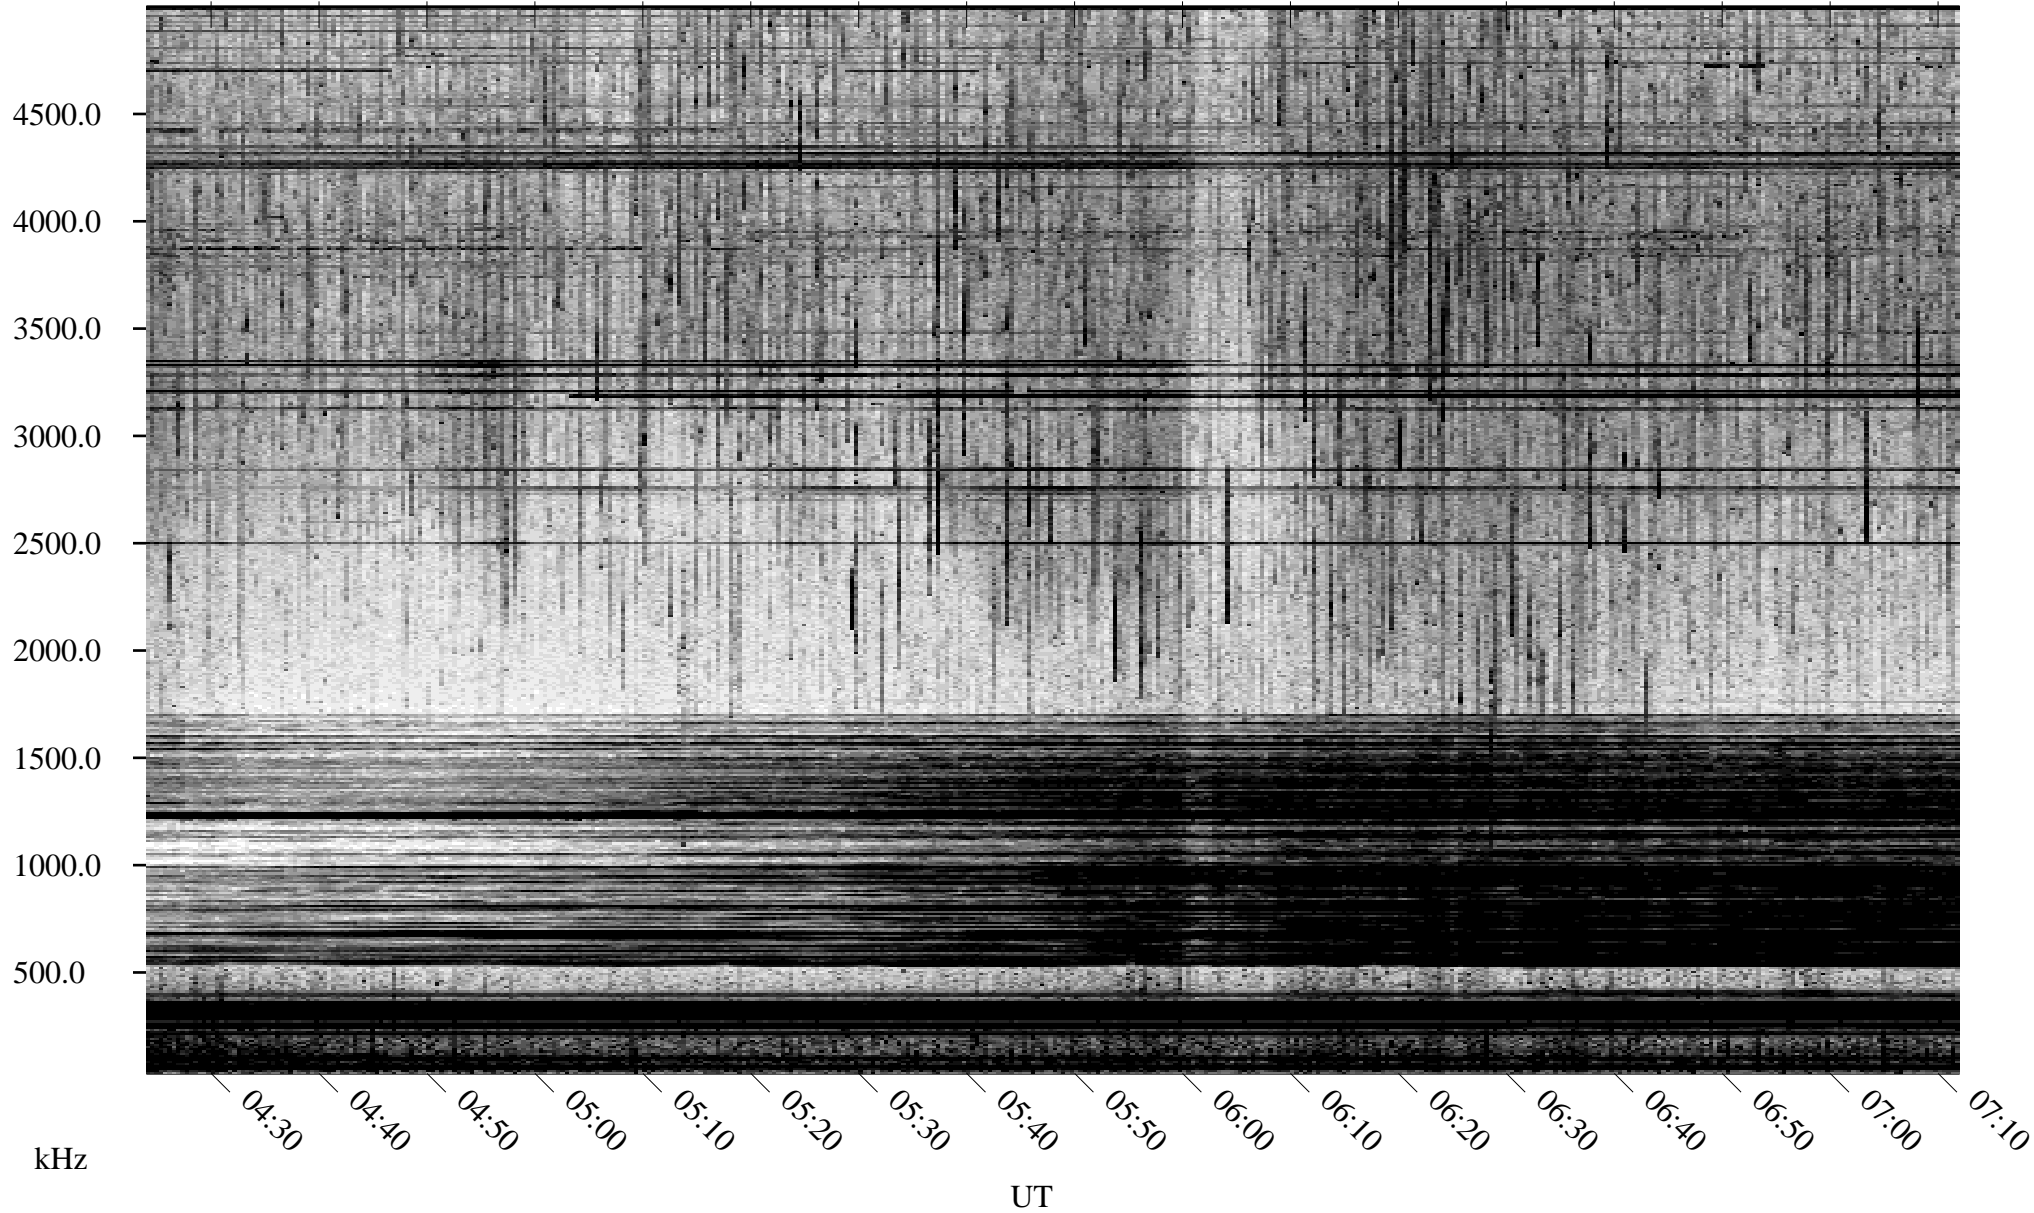

06/10/2005 Churchill, Manitoba

Linear Scale Black = 161 White = 15

ch051611.r01m max_12

Page 1

06/10/2005 Churchill, Manitoba

Linear Scale Black = 161 White = 15

ch05161l.r01m max_12

Page 2

06/11/2005 Churchill, Manitoba

Linear Scale Black = 161 White = 15

ch05161l.r01m max_12

Page 3

06/11/2005 Churchill, Manitoba

Linear Scale Black = 161 White = 15

ch051611.r01m max_12

Page 4

06/11/2005 Churchill, Manitoba

Linear Scale Black = 161 White = 15

ch05161l.r01m max_12

06/11/2005 Churchill, Manitoba

Linear Scale Black = 161 White = 15

ch05161l.r01m max_12

Page 6

06/11/2005 Churchill, Manitoba

Linear Scale Black = 161 White = 15

ch051611.r01m max_12

Page 7

06/11/2005 Churchill, Manitoba

Linear Scale

Black = 161

White = 15

ch05161l.r01m max_12