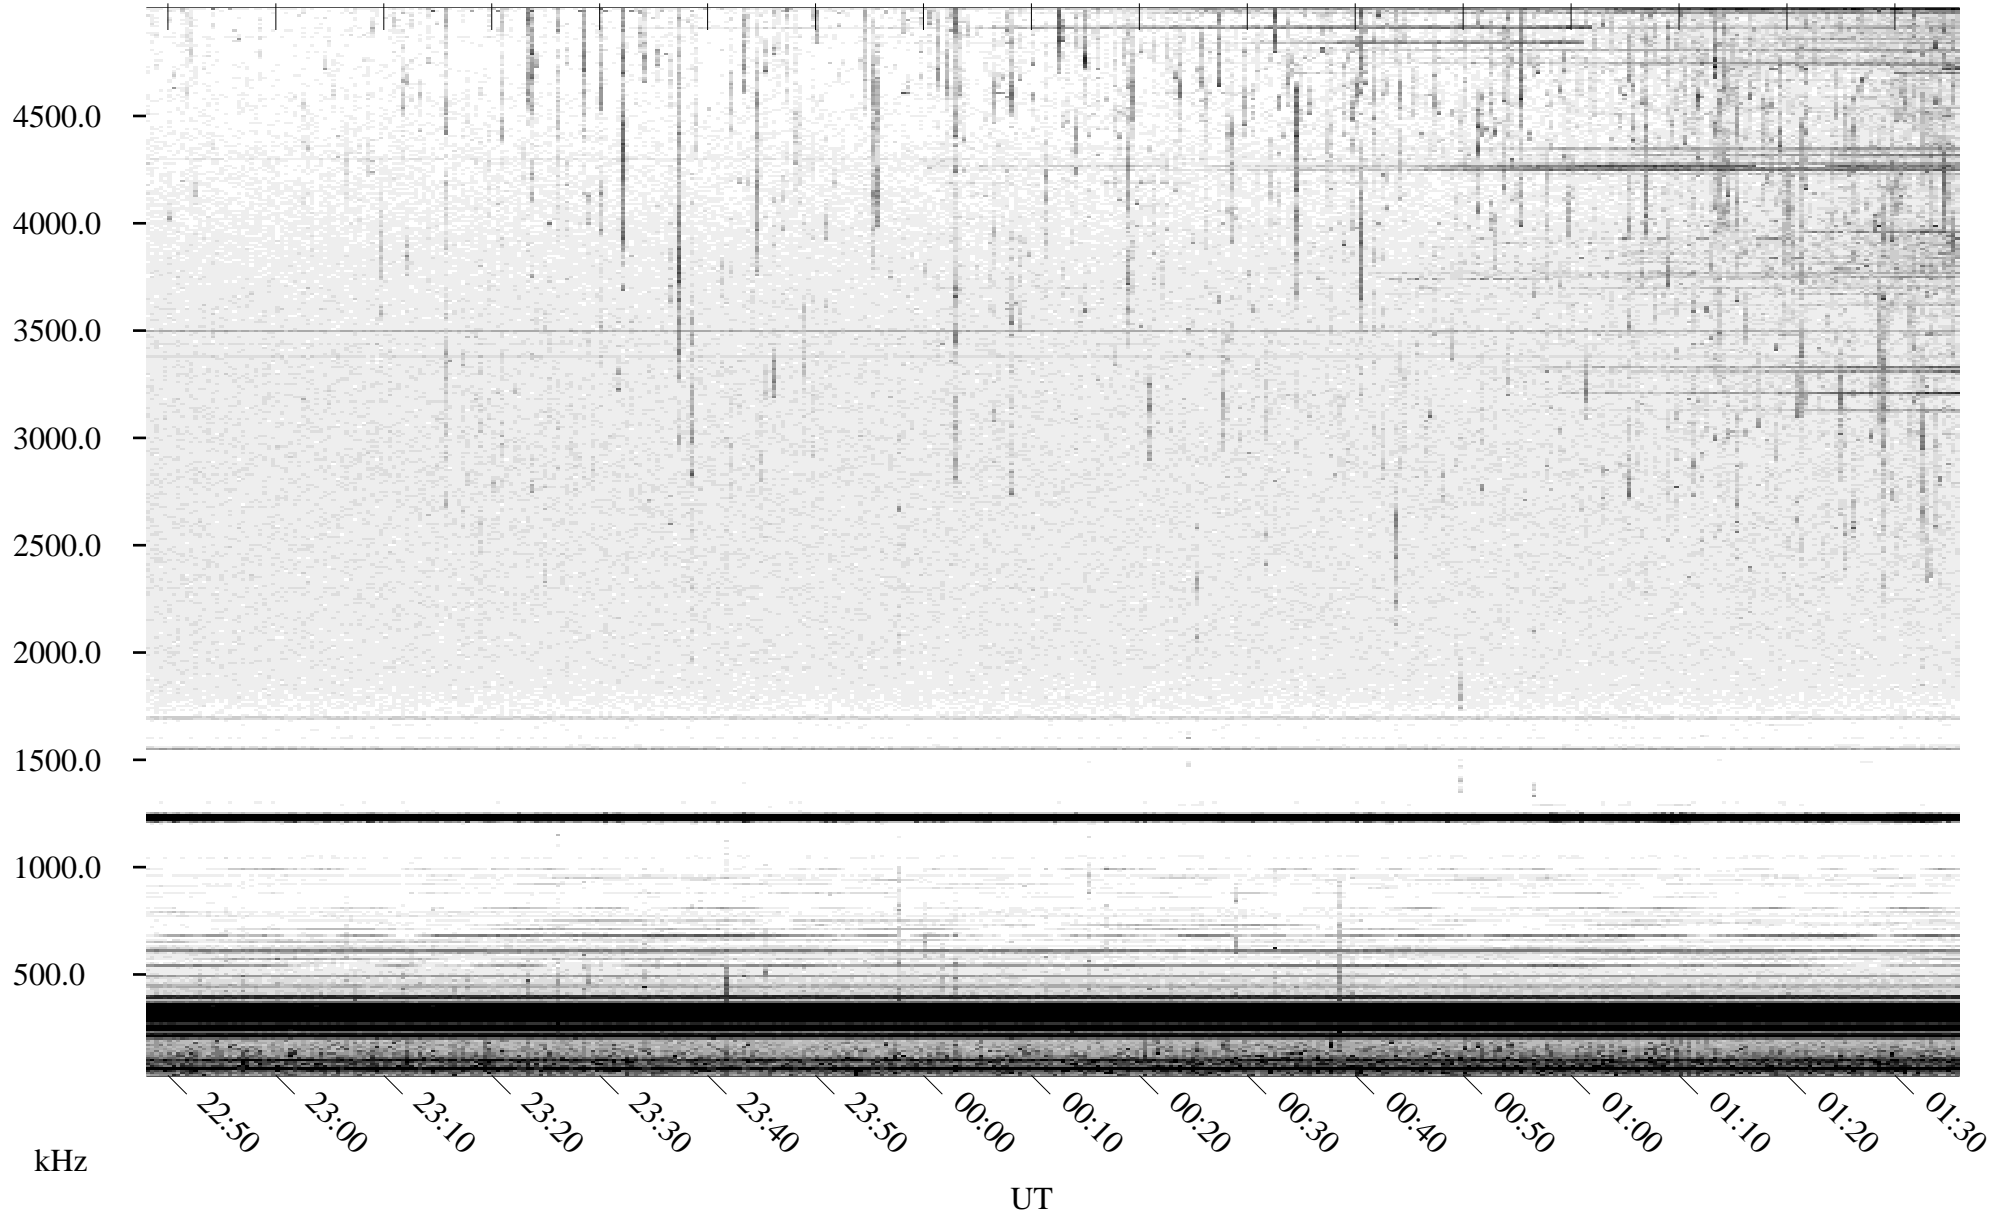

06/10/2005 Churchill, Manitoba

Linear Scale Black = 161 White = 15

ch051611.r01m max_12

Page 1

06/10/2005 Churchill, Manitoba

Linear Scale Black = 161 White = 15

ch05161l.r01m max_12

Page 2

06/11/2005 Churchill, Manitoba

Linear Scale Black = 161 White = 15

ch05161l.r01m max_12

Page 3

06/11/2005 Churchill, Manitoba

Linear Scale Black = 161 White = 15

ch051611.r01m max_12

Page 4

06/11/2005 Churchill, Manitoba

Linear Scale Black = 161 White = 15

ch05161l.r01m max_12

06/11/2005 Churchill, Manitoba

Linear Scale Black = 161 White = 15

ch05161l.r01m max_12

Page 6

06/11/2005 Churchill, Manitoba

Linear Scale Black = 161 White = 15

ch051611.r01m max_12

Page 7

06/11/2005 Churchill, Manitoba

Linear Scale

Black = 161

White = 15

ch05161l.r01m max_12