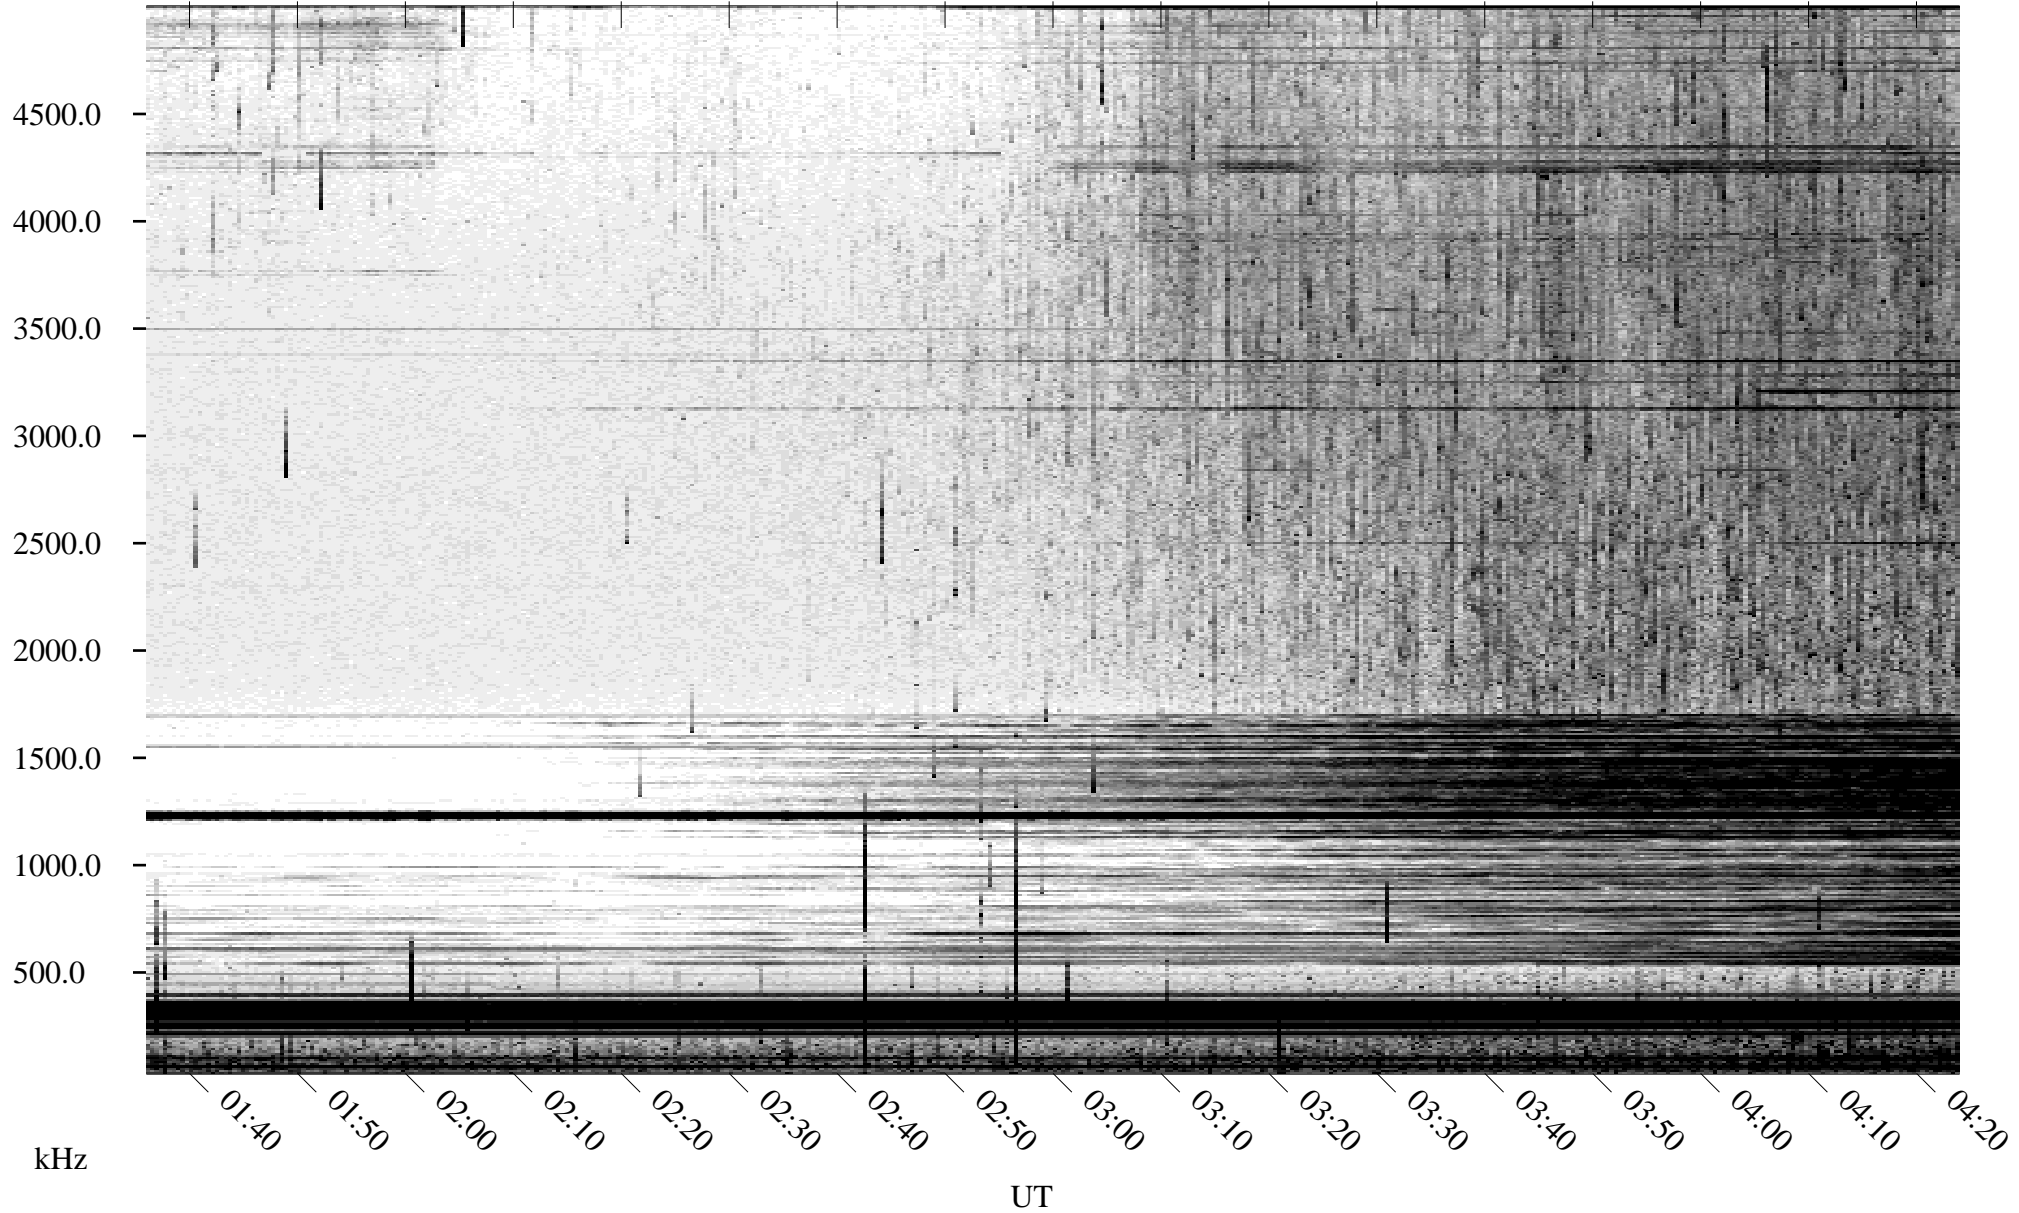

# 06/12/2005 Churchill, Manitoba

Linear Scale    Black = 161    White = 15

ch05163l.r00m max\_12

Page 1

# 06/12/2005 Churchill, Manitoba

Linear Scale    Black = 161    White = 15

ch05163l.r00m max\_12

Page 2

# 06/13/2005 Churchill, Manitoba

Linear Scale    Black = 161    White = 15

ch05163l.r00m max\_12

Page 3

# 06/13/2005 Churchill, Manitoba

Linear Scale    Black = 161    White = 15

ch05163l.r00m max\_12

Page 4