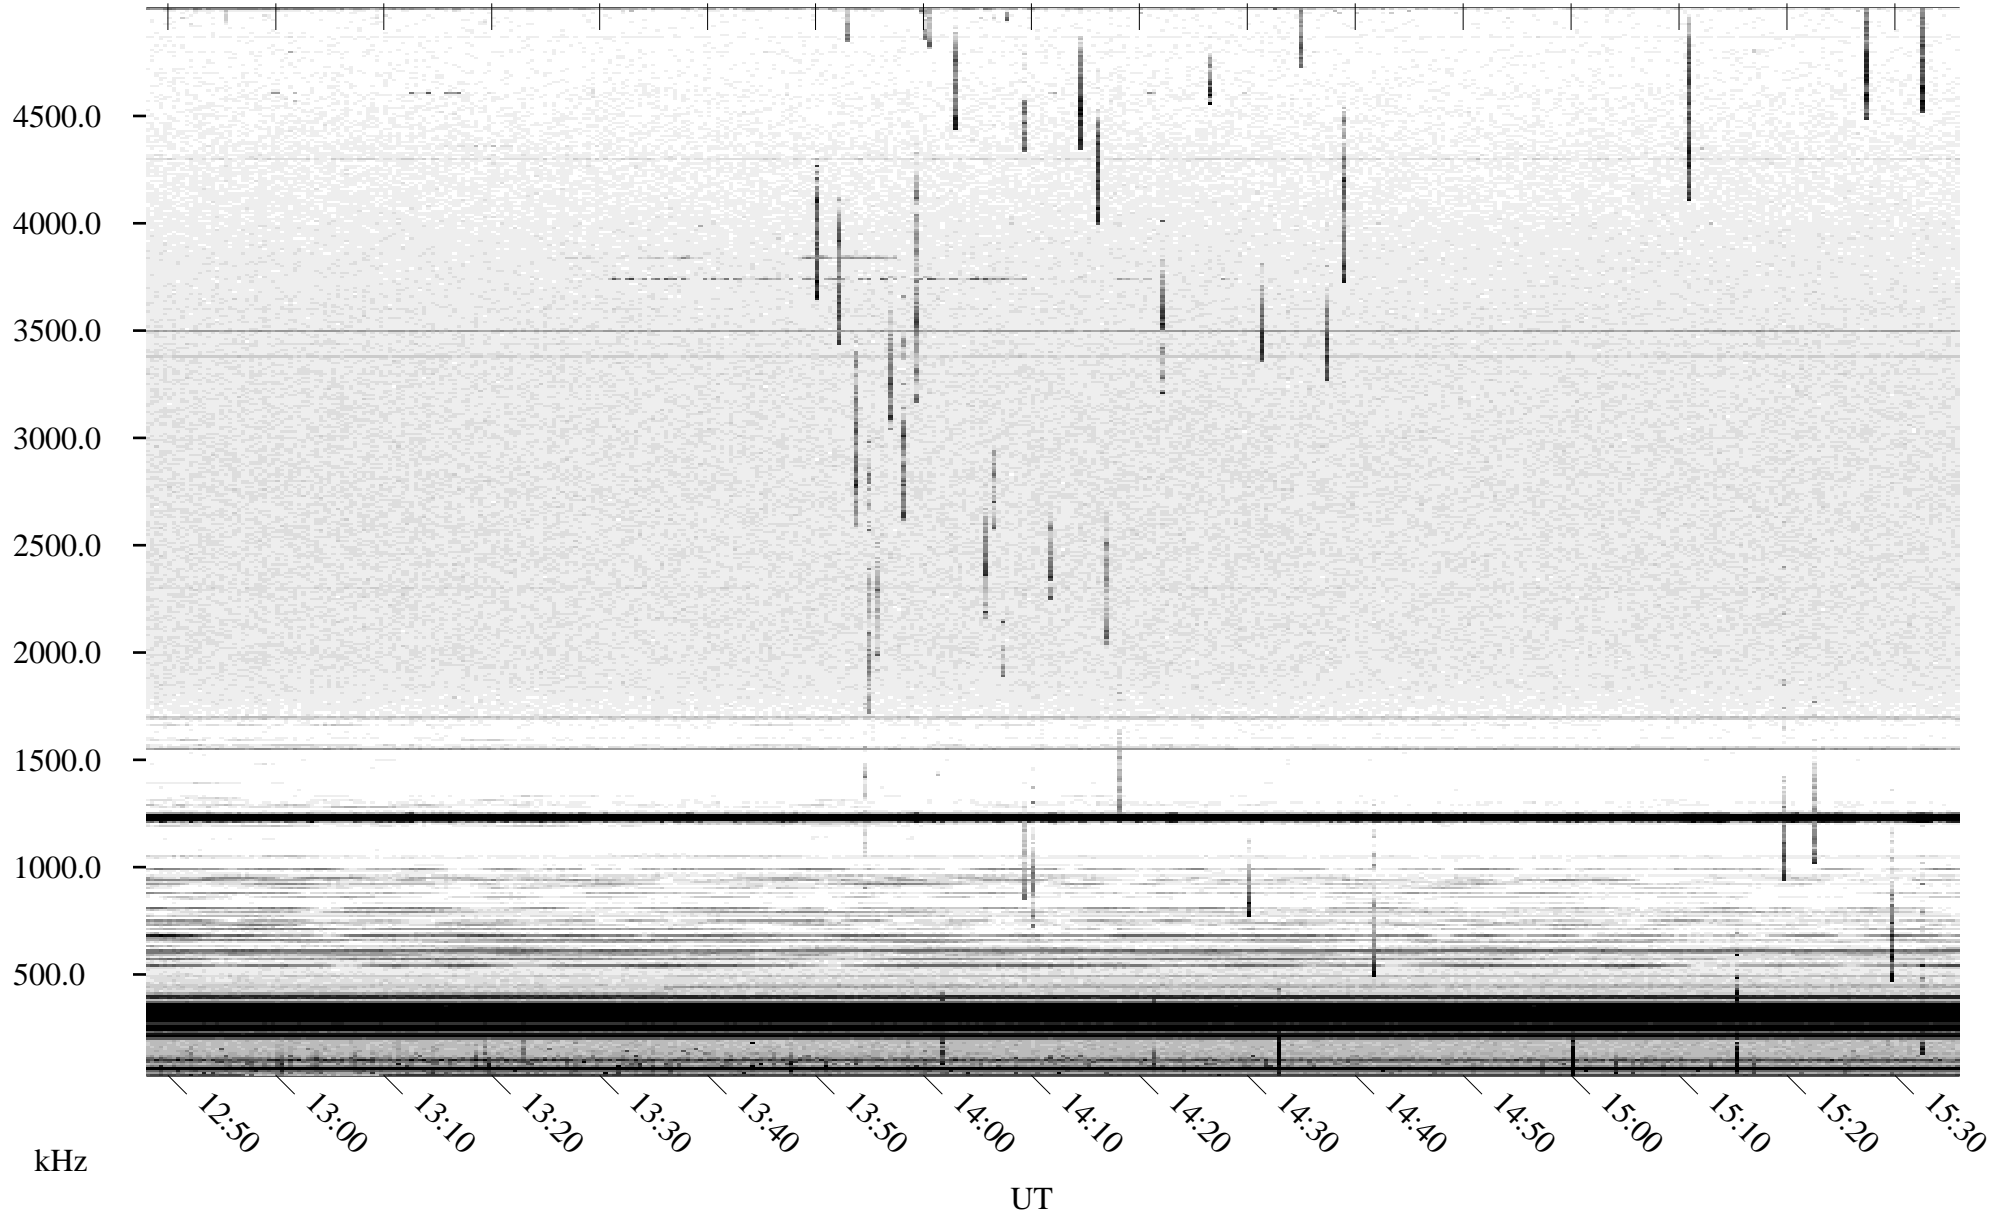

# 06/13/2005 Churchill, Manitoba

Linear Scale    Black = 161    White = 15

ch05163l.r00m max\_12

Page 5

# 06/13/2005 Churchill, Manitoba

Linear Scale    Black = 161    White = 15

ch05163l.r00m max\_12

# 06/13/2005 Churchill, Manitoba

Linear Scale    Black = 161    White = 15

ch05163l.r00m max\_12

Page 7