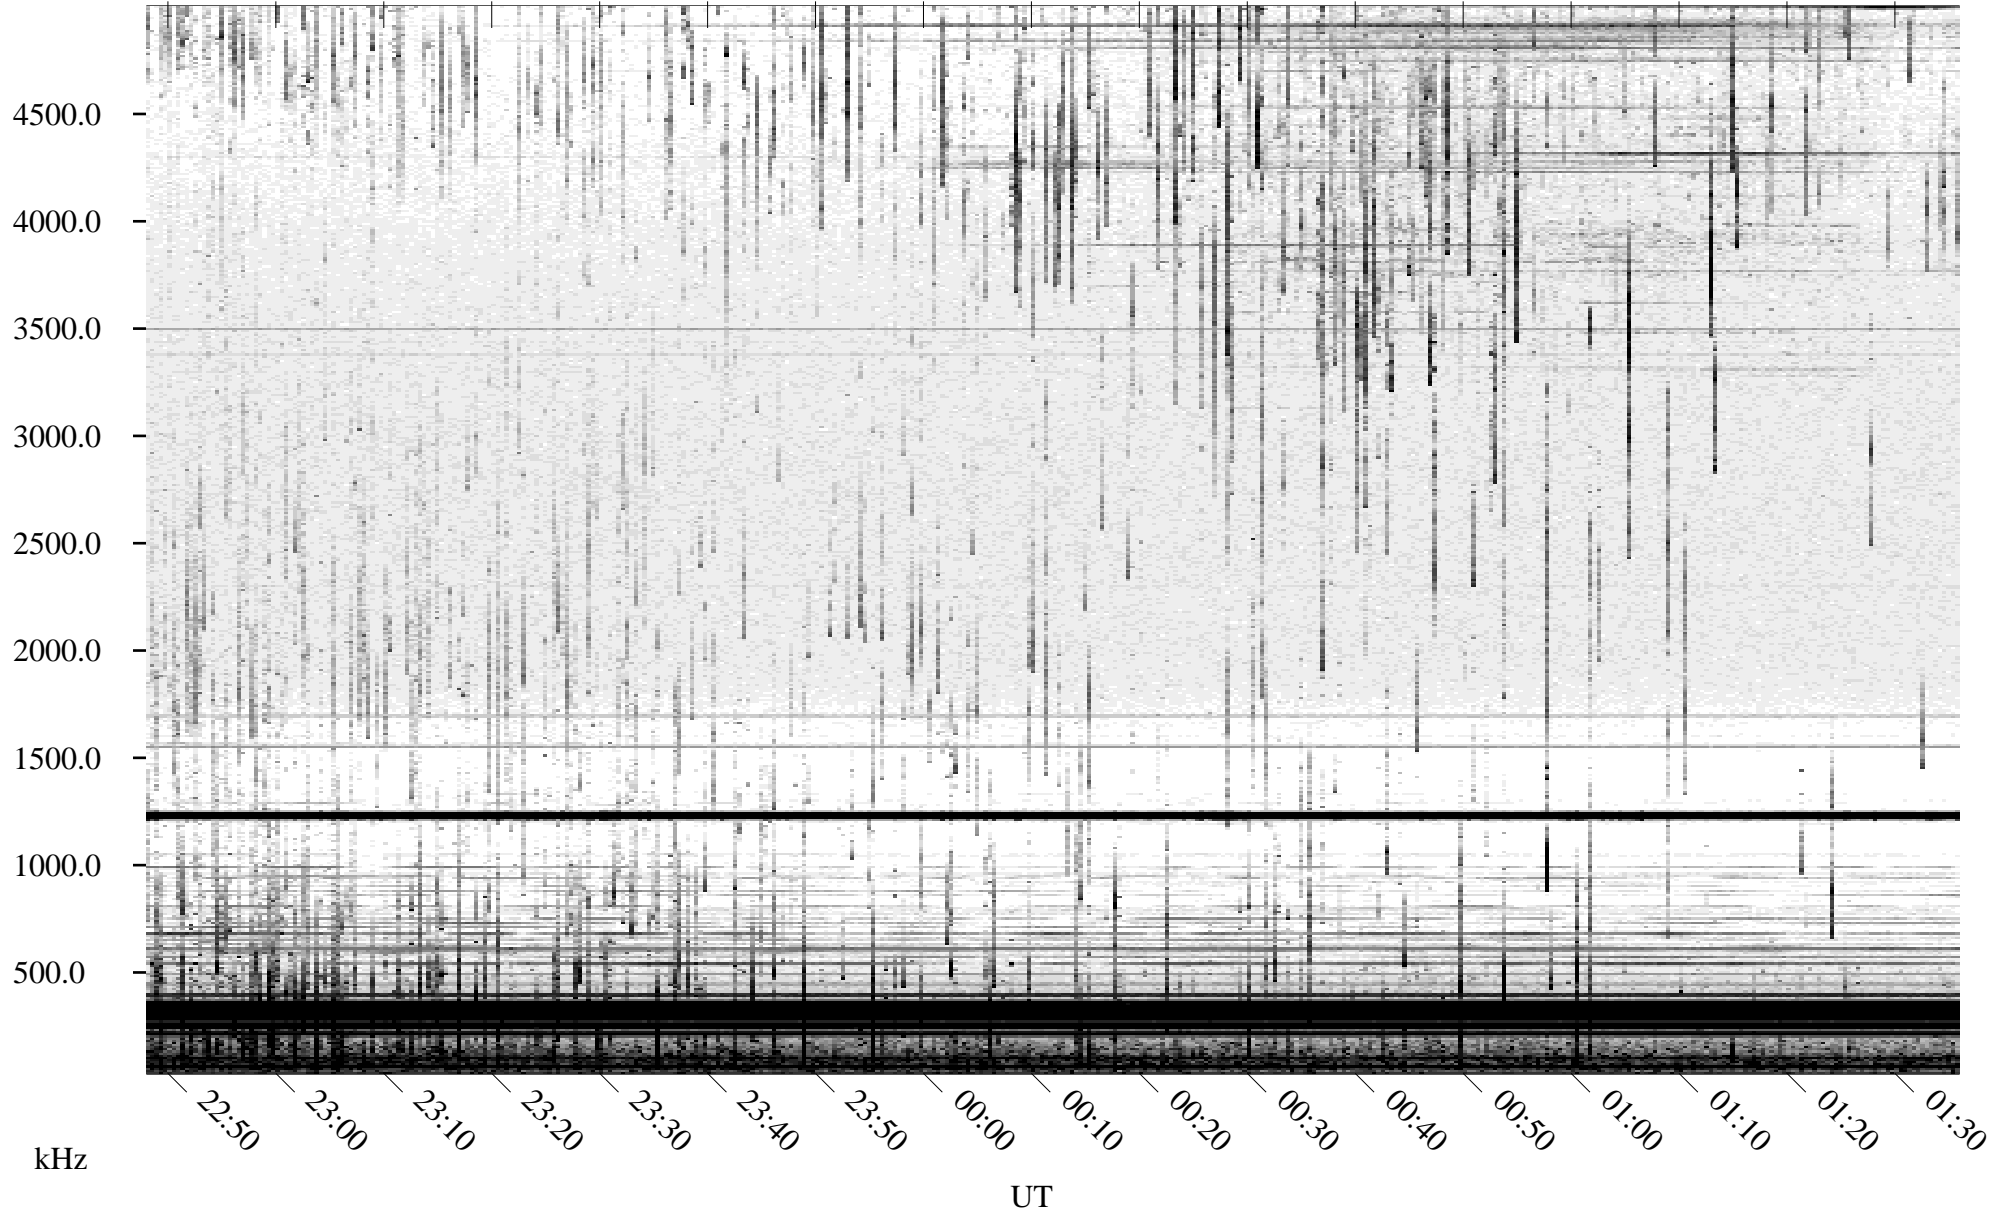

# 06/12/2005 Churchill, Manitoba

Linear Scale    Black = 161    White = 15

ch05163l.r00m max\_12

Page 1

# 06/12/2005 Churchill, Manitoba

Linear Scale    Black = 161    White = 15

ch05163l.r00m max\_12

Page 2

# 06/13/2005 Churchill, Manitoba

Linear Scale    Black = 161    White = 15

ch05163l.r00m max\_12

Page 3

# 06/13/2005 Churchill, Manitoba

Linear Scale    Black = 161    White = 15

ch05163l.r00m max\_12

Page 4