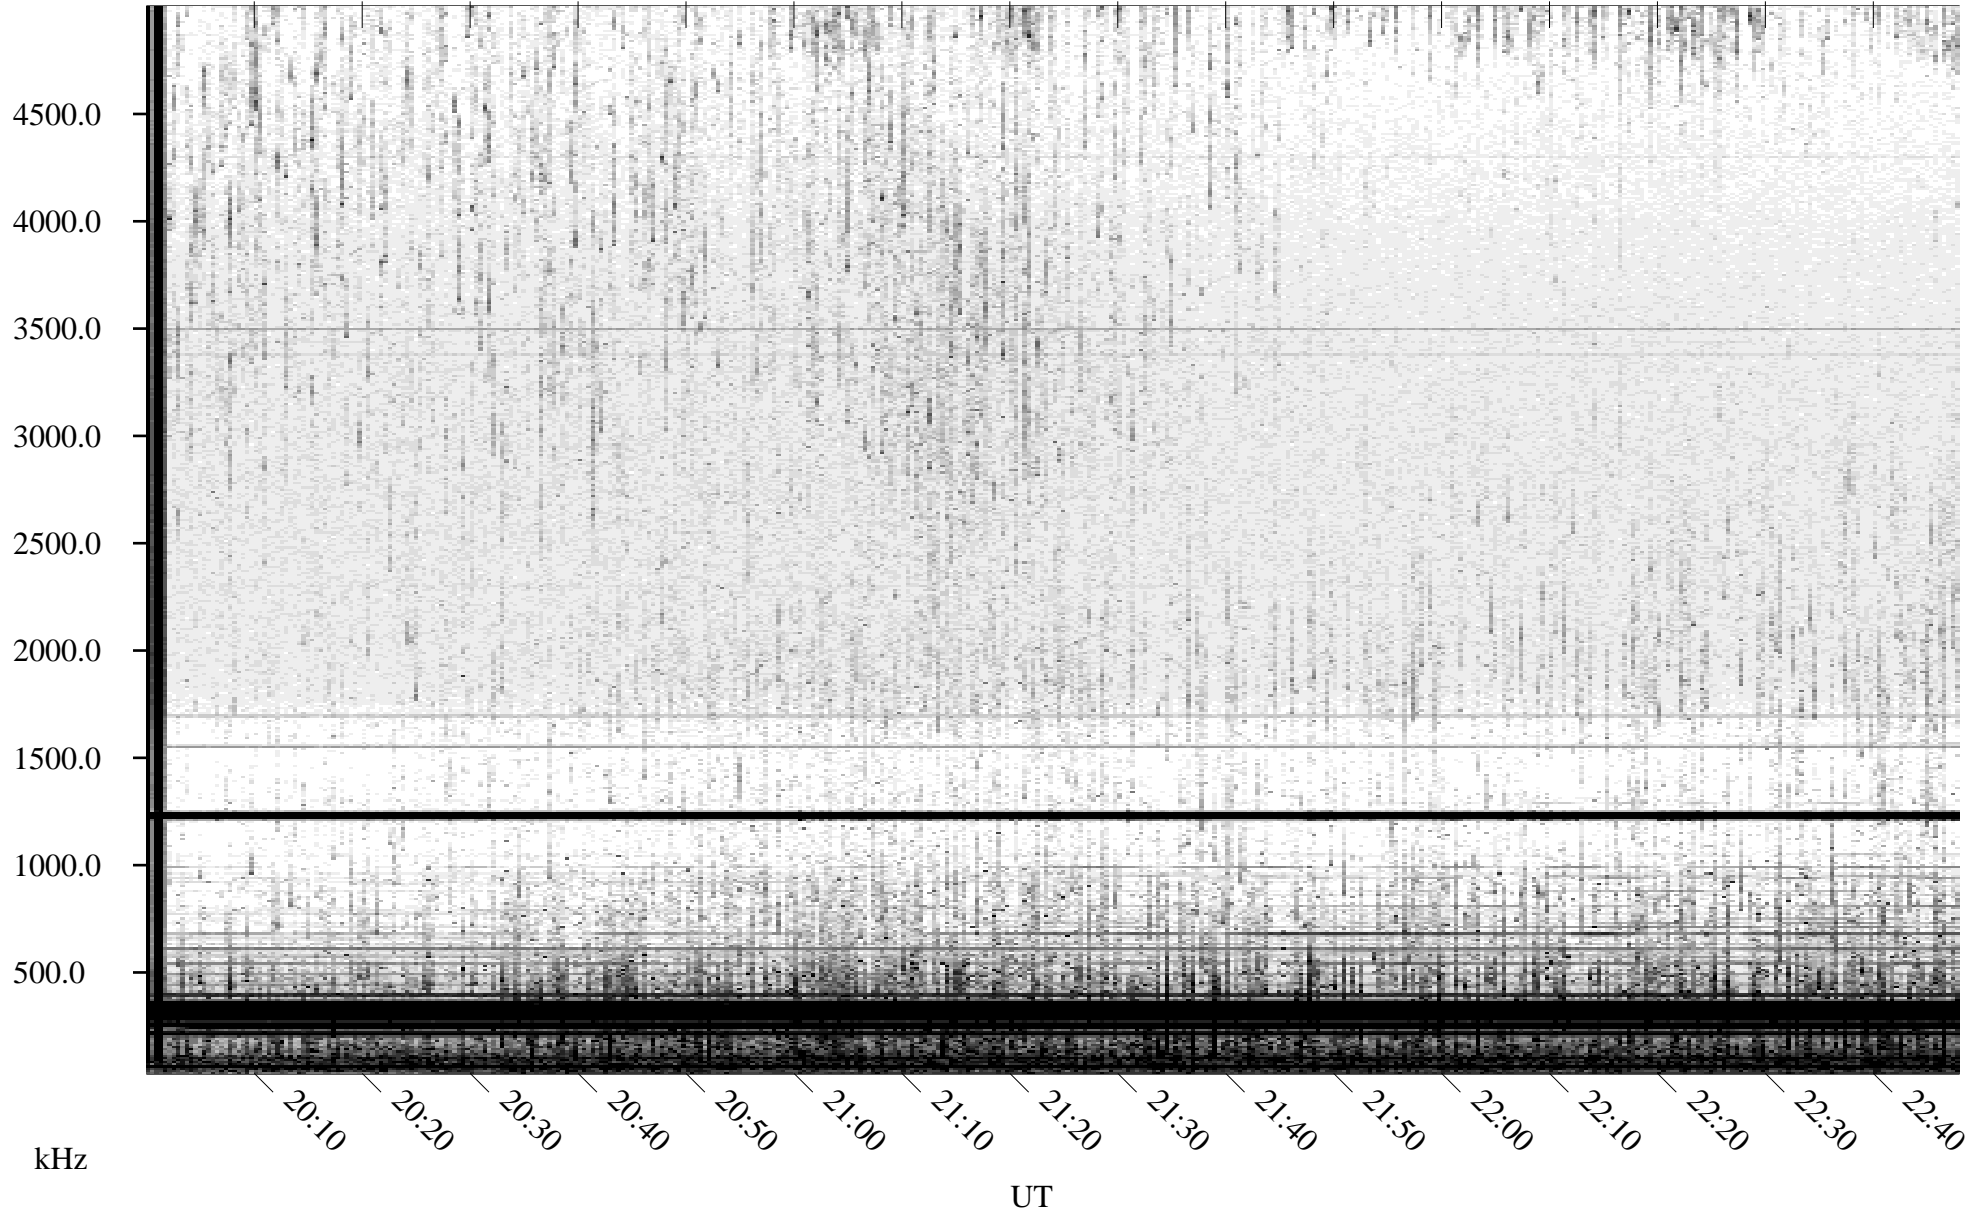

# 06/12/2005 Churchill, Manitoba

Linear Scale    Black = 161    White = 15

ch05163l.r00m max\_12

Page 1

# 06/12/2005 Churchill, Manitoba

Linear Scale    Black = 161    White = 15

ch05163l.r00m max\_12

Page 2

# 06/13/2005 Churchill, Manitoba

Linear Scale    Black = 161    White = 15

ch05163l.r00m max\_12

Page 3

# 06/13/2005 Churchill, Manitoba

Linear Scale    Black = 161    White = 15

ch05163l.r00m max\_12

Page 4