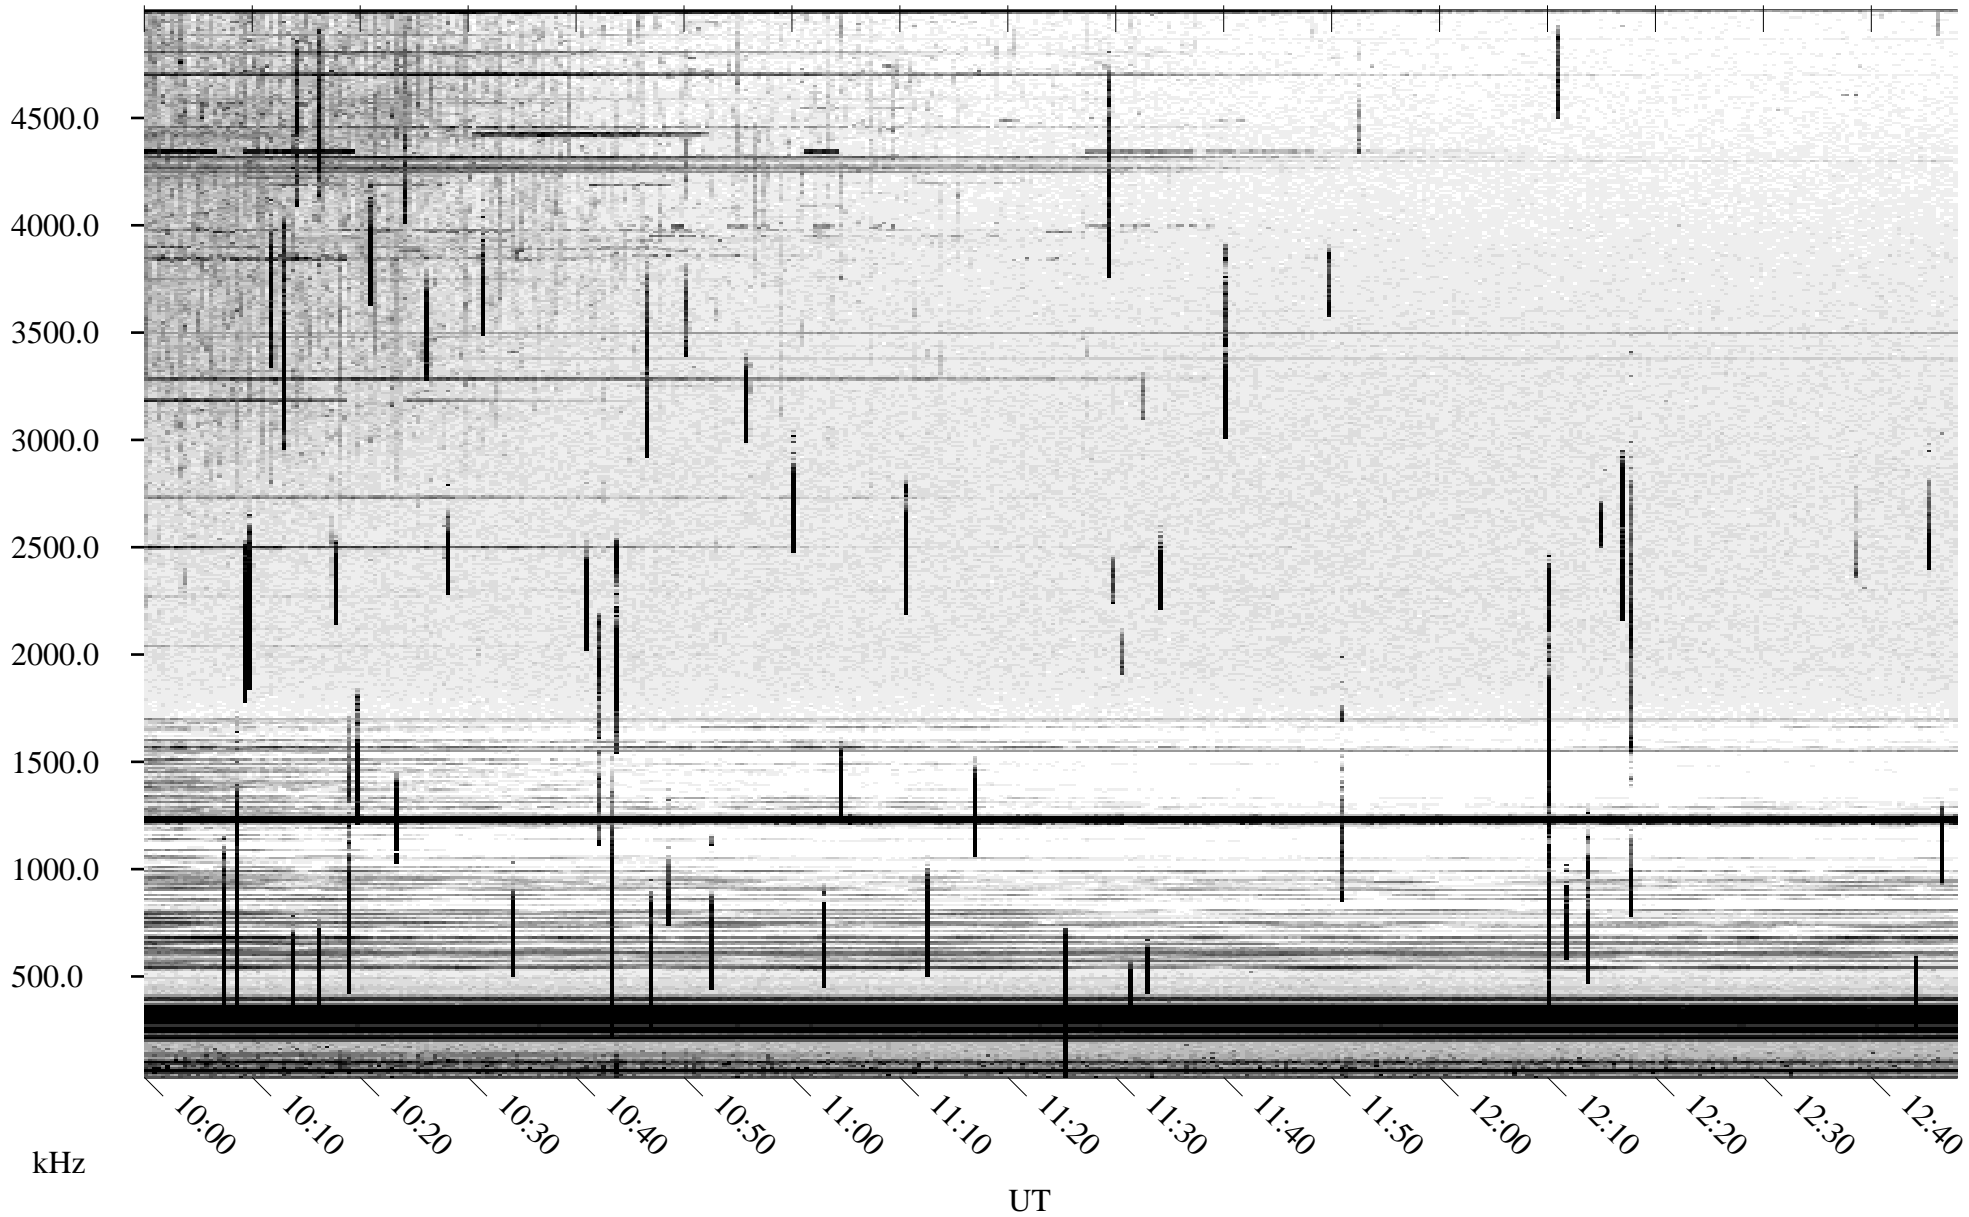

# 06/13/2005 Churchill, Manitoba

Linear Scale    Black = 161    White = 15

ch05163l.r00m max\_12

Page 5

# 06/13/2005 Churchill, Manitoba

Linear Scale    Black = 161    White = 15

ch05163l.r00m max\_12

# 06/13/2005 Churchill, Manitoba

Linear Scale    Black = 161    White = 15

ch05163l.r00m max\_12

Page 7