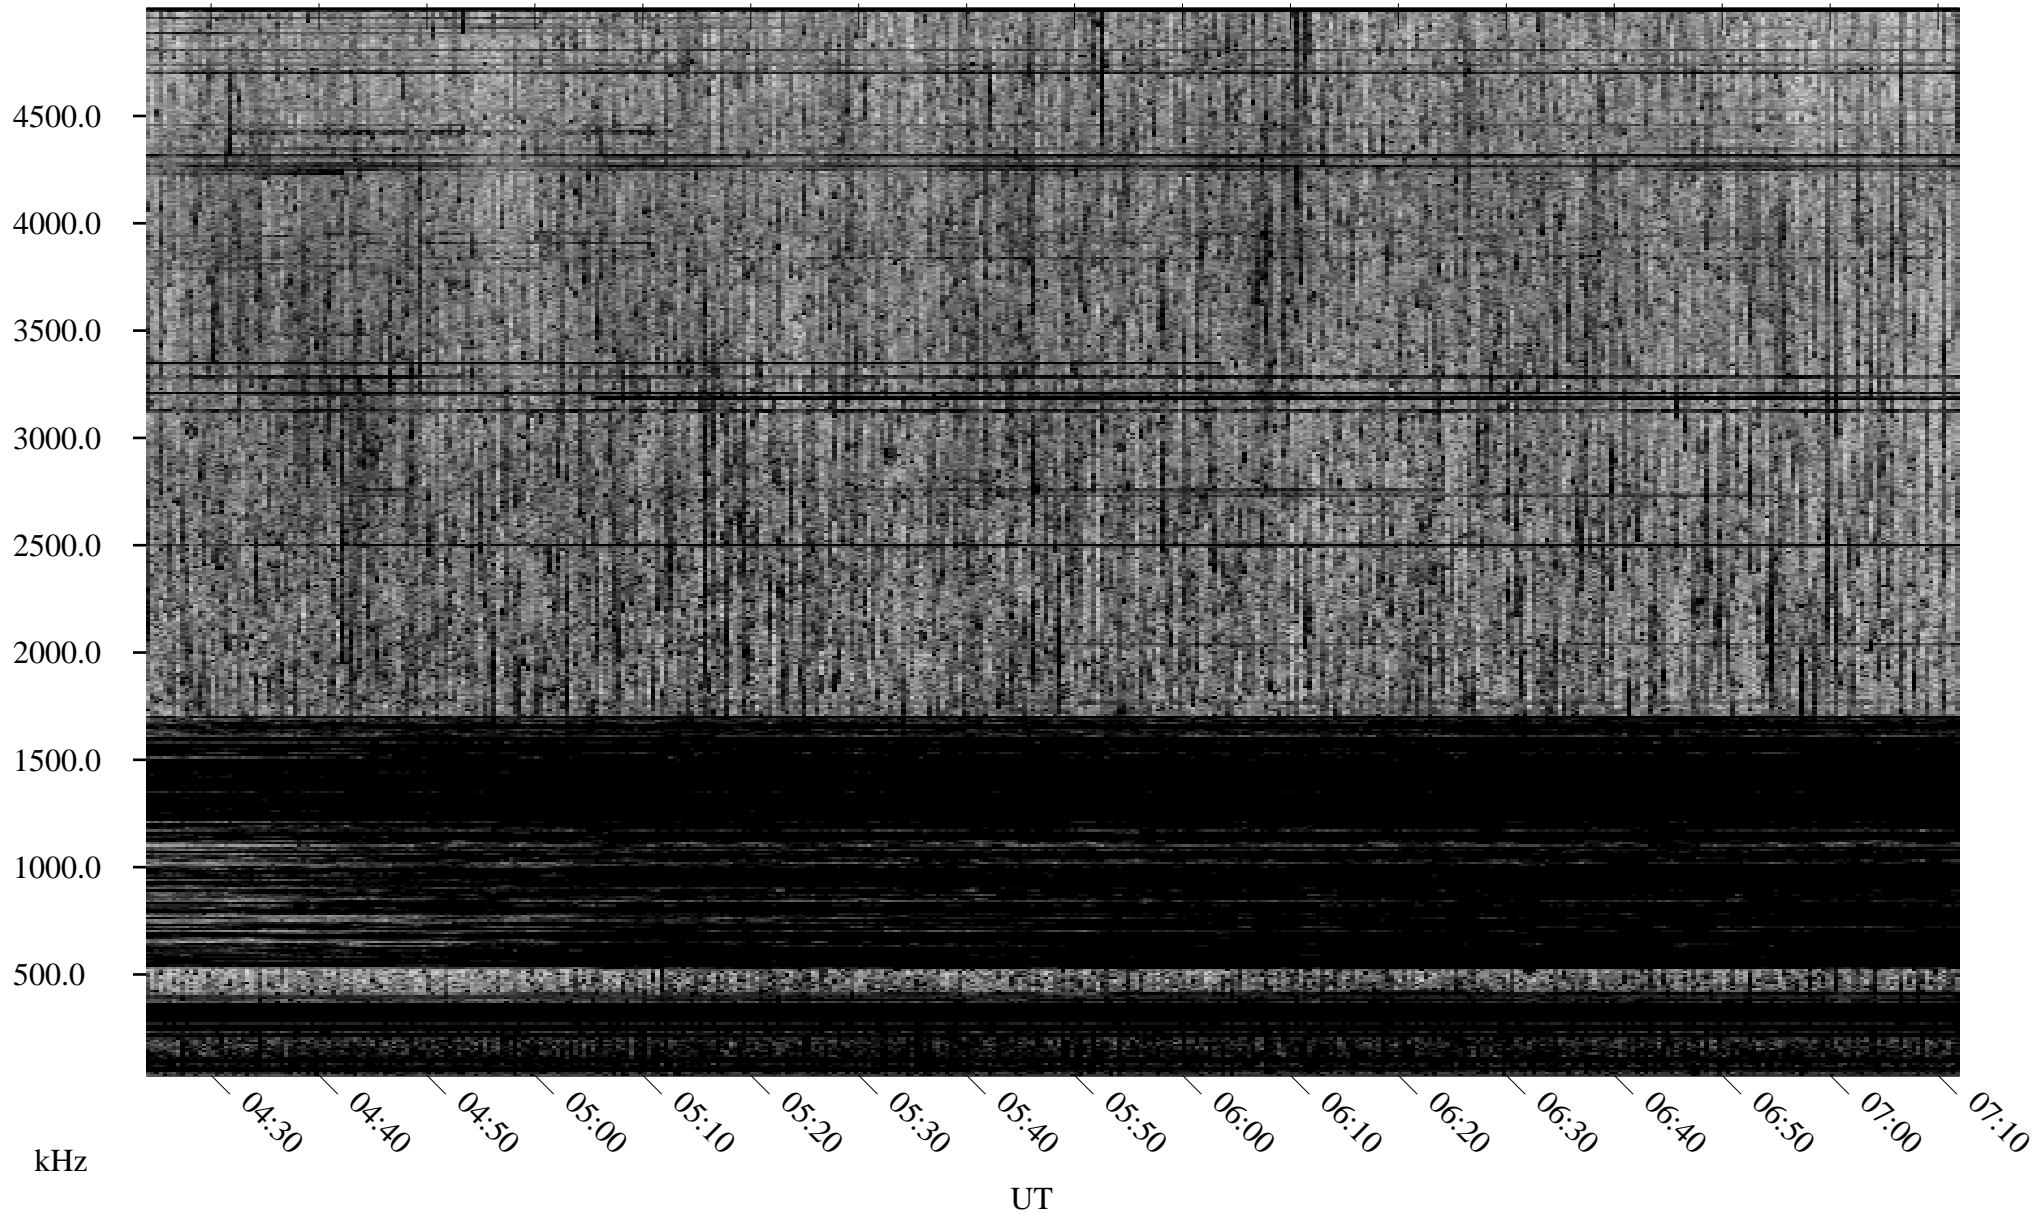

# 06/12/2005 Churchill, Manitoba

Linear Scale    Black = 161    White = 15

ch05163l.r00m max\_12

Page 1

# 06/12/2005 Churchill, Manitoba

Linear Scale    Black = 161    White = 15

ch05163l.r00m max\_12

Page 2

# 06/13/2005 Churchill, Manitoba

Linear Scale    Black = 161    White = 15

ch05163l.r00m max\_12

Page 3

# 06/13/2005 Churchill, Manitoba

Linear Scale    Black = 161    White = 15

ch05163l.r00m max\_12

Page 4