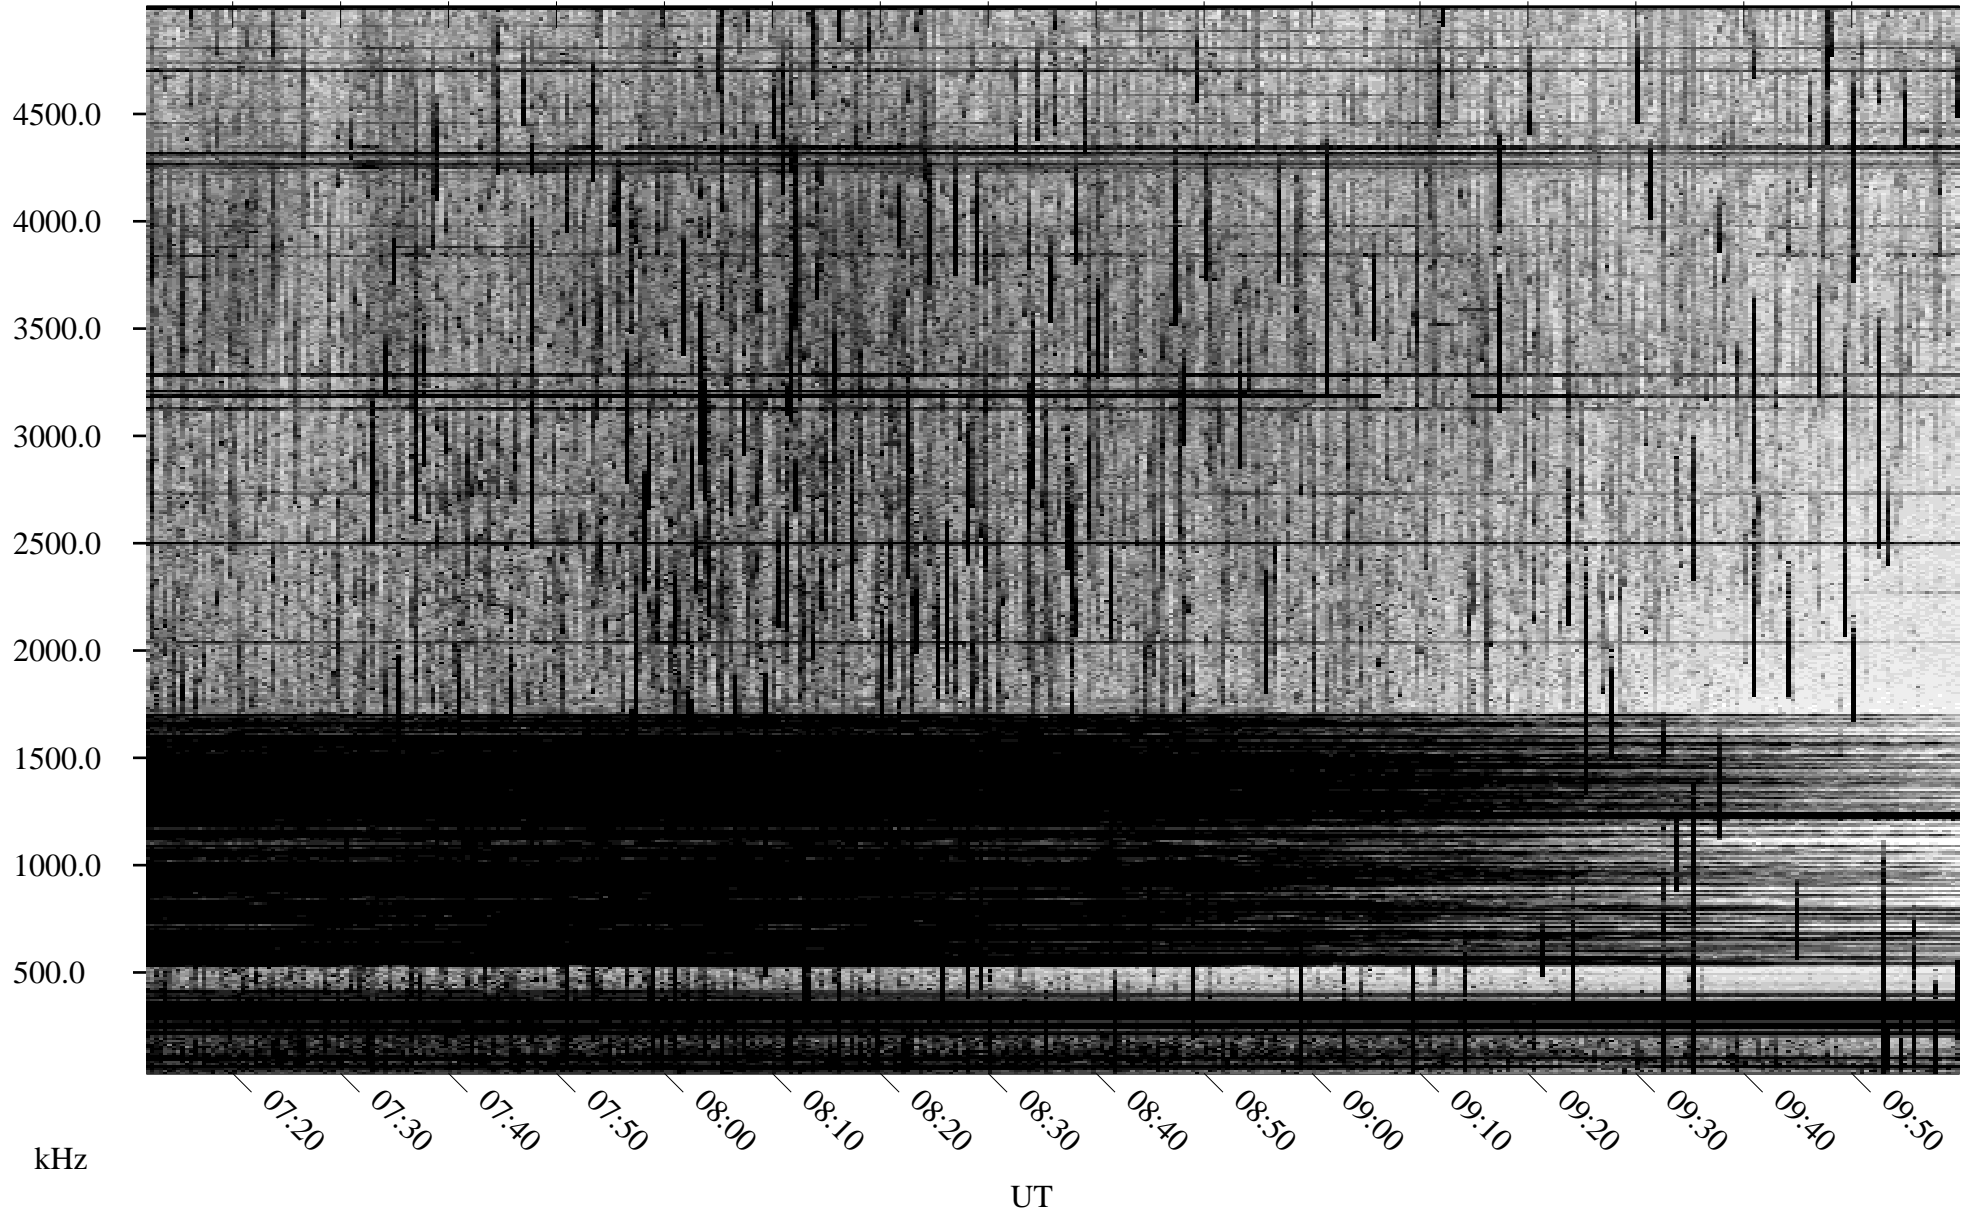

# 06/13/2005 Churchill, Manitoba

Linear Scale    Black = 161    White = 15

ch05163l.r00m max\_12

Page 4

# 06/13/2005 Churchill, Manitoba

Linear Scale    Black = 161    White = 15

ch05163l.r00m max\_12

Page 5

# 06/13/2005 Churchill, Manitoba

Linear Scale    Black = 161    White = 15

ch05163l.r00m max\_12