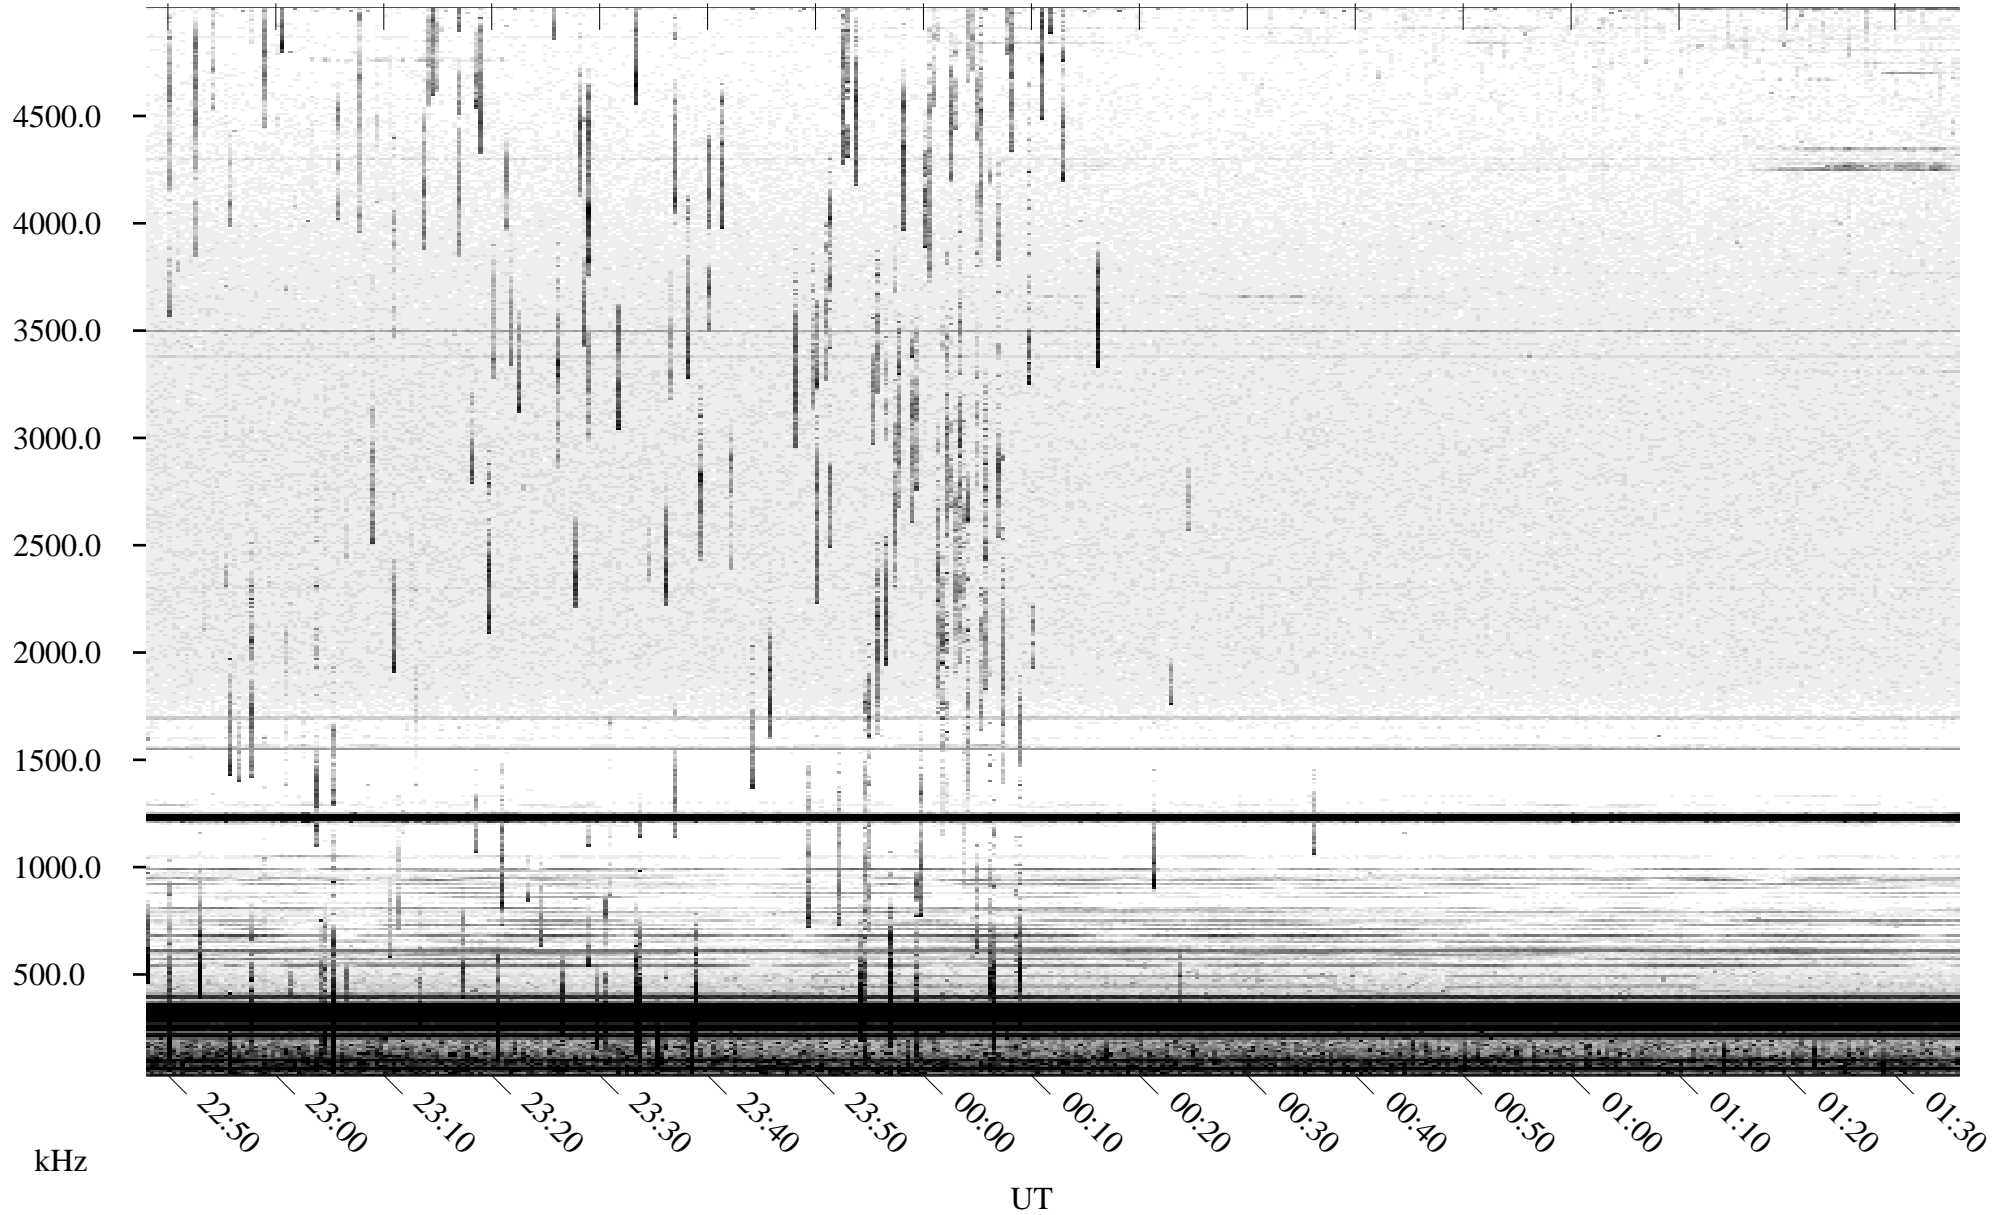

# 06/13/2005 Churchill, Manitoba

Linear Scale    Black = 161    White = 15

ch05164l.r00m max\_12

Page 1

# 06/13/2005 Churchill, Manitoba

Linear Scale    Black = 161    White = 15

ch05164l.r00m max\_12

Page 2

# 06/14/2005 Churchill, Manitoba

Linear Scale    Black = 161    White = 15

ch05164l.r00m max\_12

Page 3

# 06/14/2005 Churchill, Manitoba

Linear Scale    Black = 161    White = 15

ch05164l.r00m max\_12

Page 4