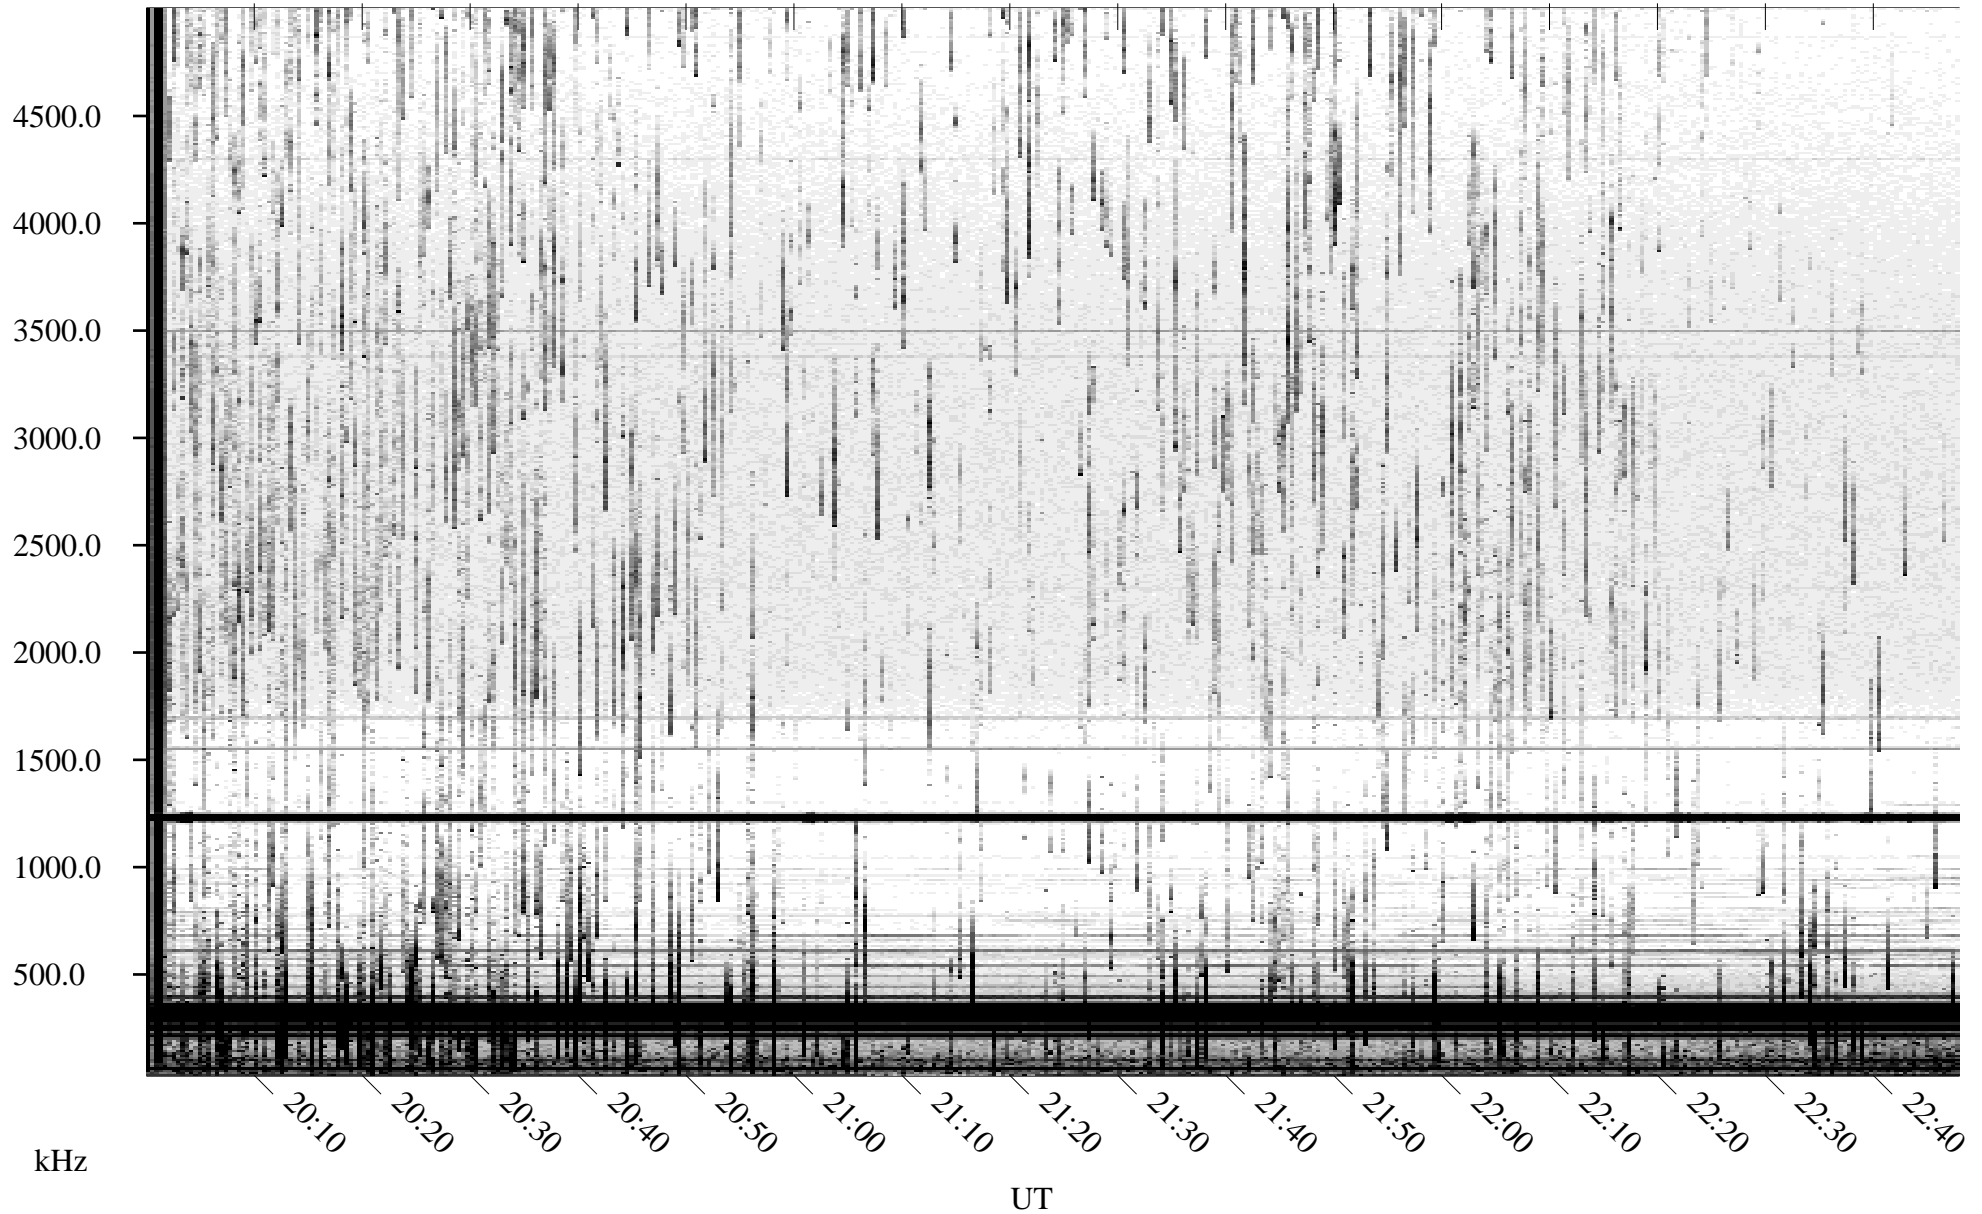

# 06/13/2005 Churchill, Manitoba

Linear Scale    Black = 161    White = 15

ch05164l.r00m max\_12

Page 1

# 06/13/2005 Churchill, Manitoba

Linear Scale    Black = 161    White = 15

ch05164l.r00m max\_12

Page 2

# 06/14/2005 Churchill, Manitoba

Linear Scale    Black = 161    White = 15

ch05164l.r00m max\_12

Page 3

# 06/14/2005 Churchill, Manitoba

Linear Scale    Black = 161    White = 15

ch05164l.r00m max\_12

Page 4