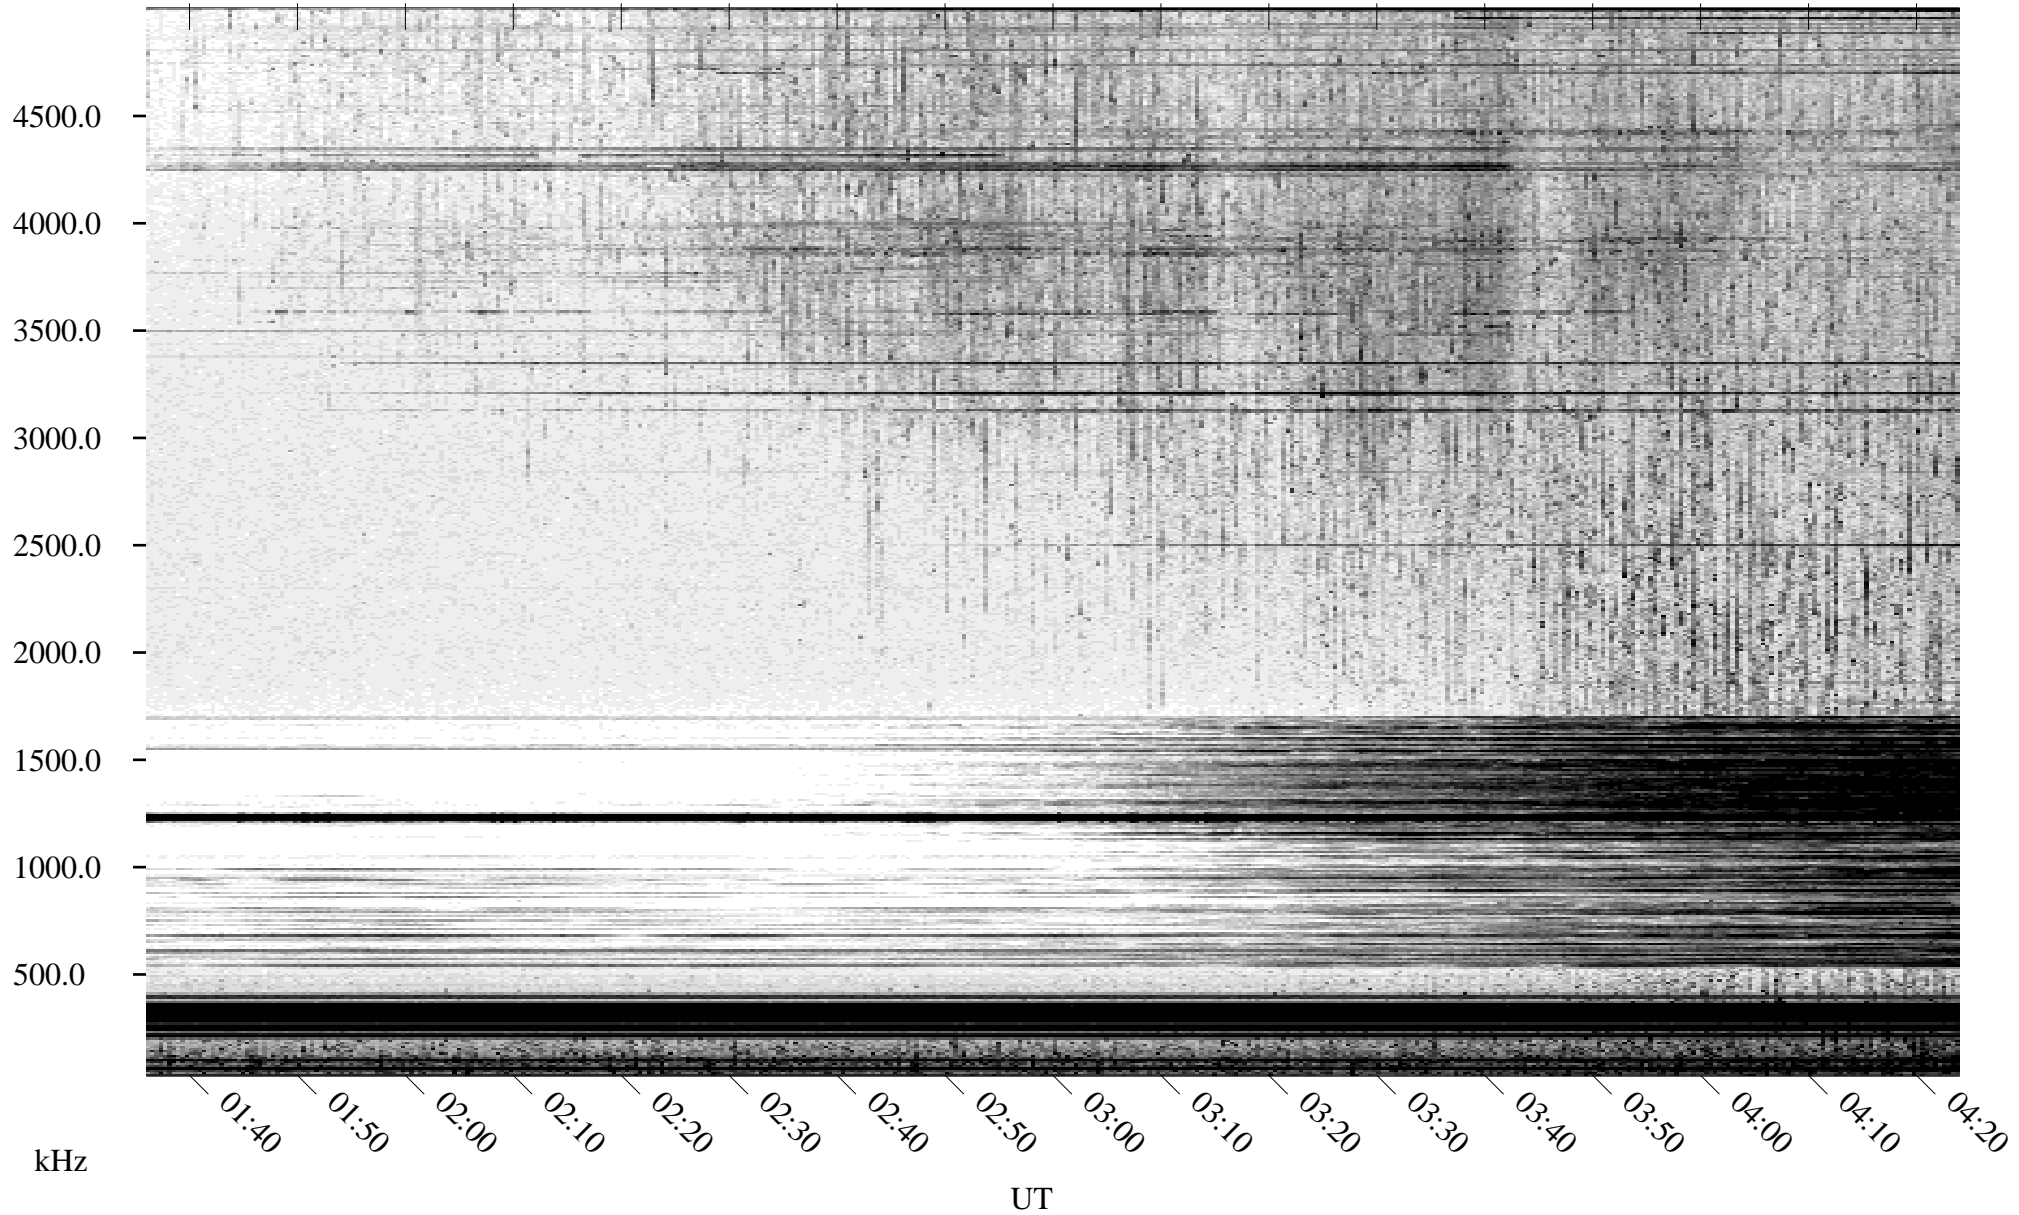

# 06/13/2005 Churchill, Manitoba

Linear Scale    Black = 161    White = 15

ch05164l.r00m max\_12

Page 1

# 06/13/2005 Churchill, Manitoba

Linear Scale    Black = 161    White = 15

ch05164l.r00m max\_12

Page 2

# 06/14/2005 Churchill, Manitoba

Linear Scale    Black = 161    White = 15

ch05164l.r00m max\_12

Page 3

# 06/14/2005 Churchill, Manitoba

Linear Scale    Black = 161    White = 15

ch05164l.r00m max\_12

Page 4