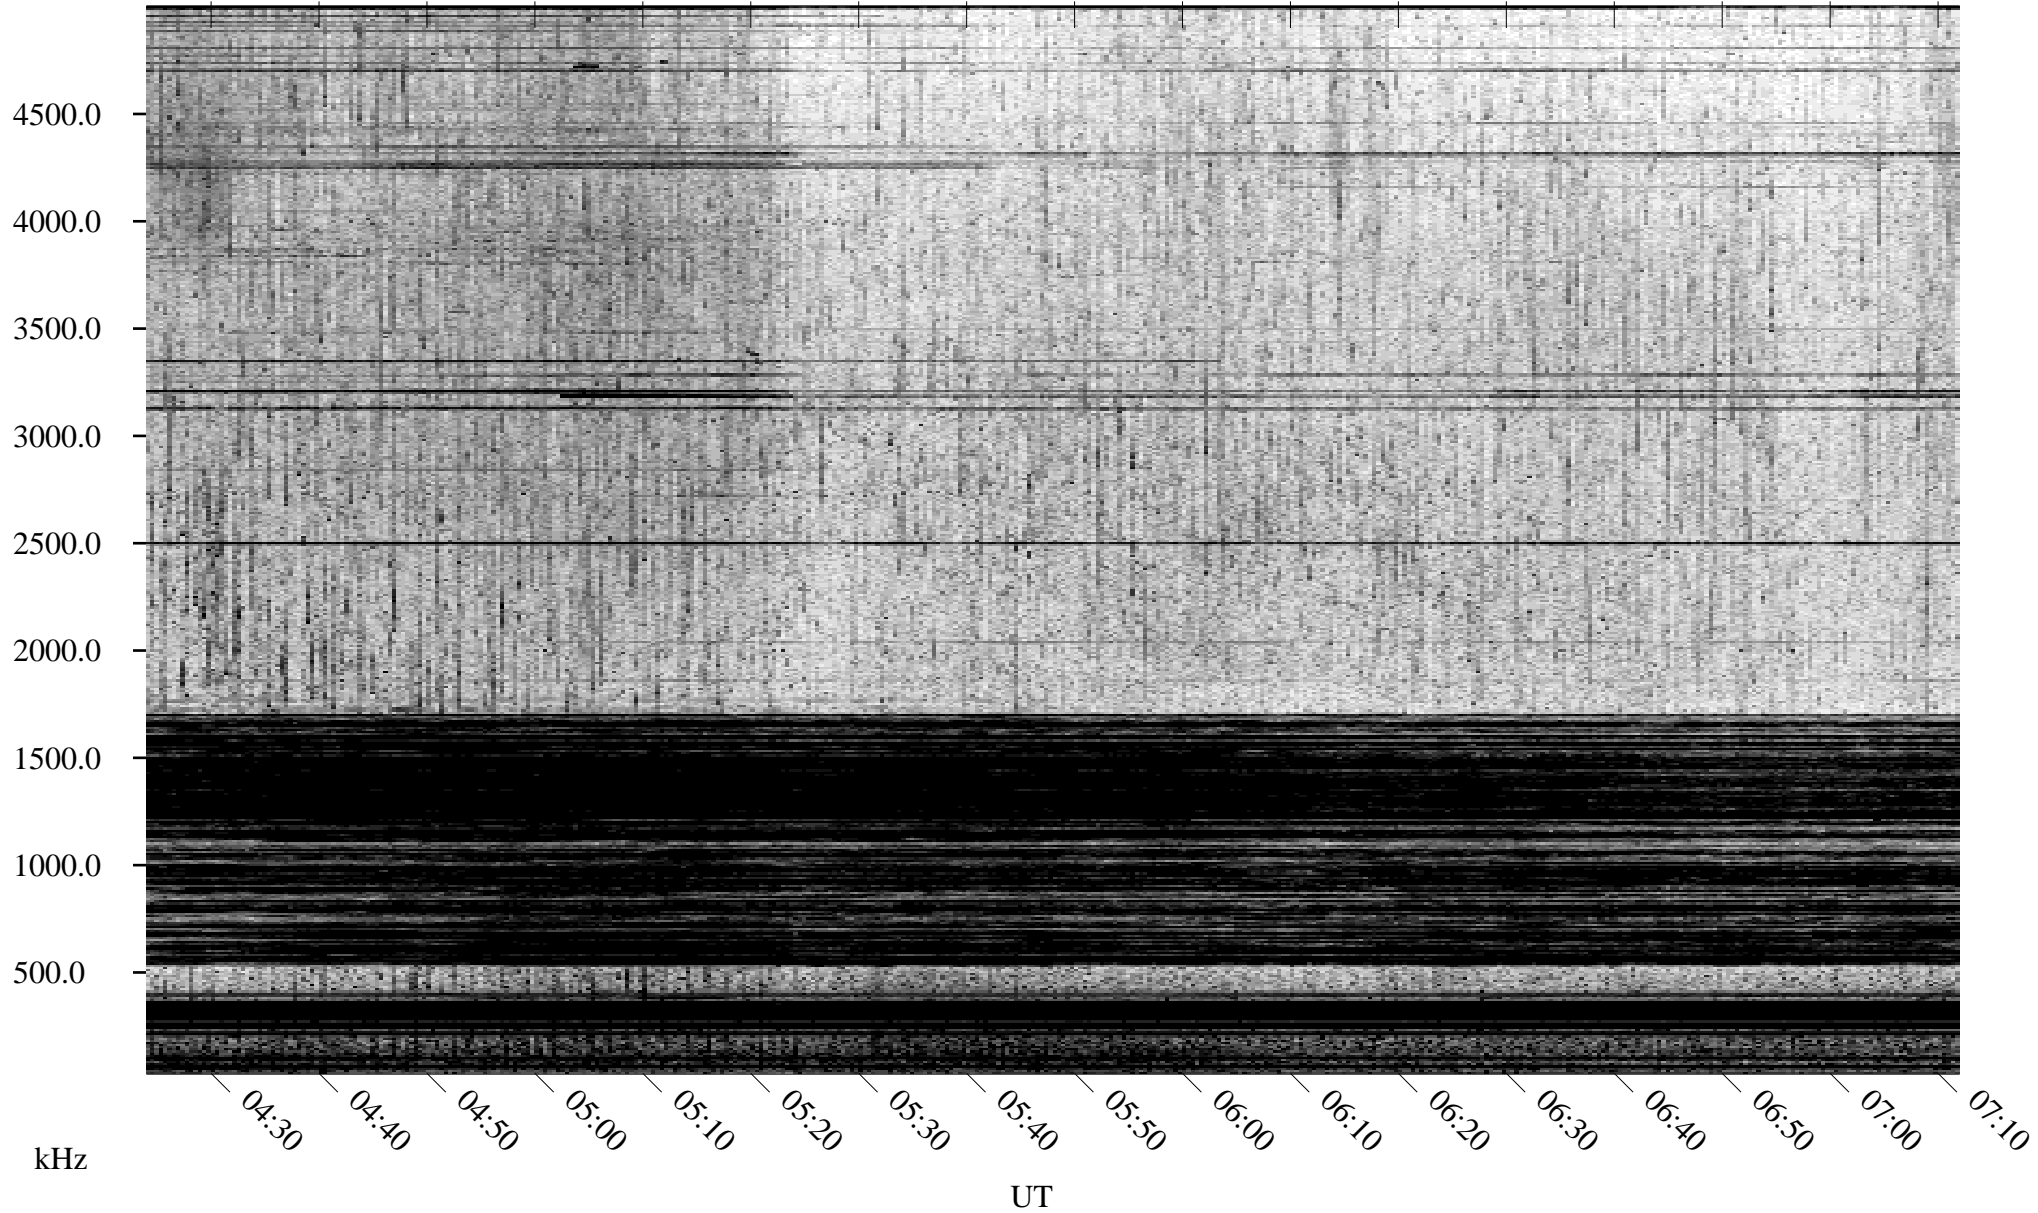

# 06/13/2005 Churchill, Manitoba

Linear Scale    Black = 161    White = 15

ch05164l.r00m max\_12

Page 1

# 06/13/2005 Churchill, Manitoba

Linear Scale    Black = 161    White = 15

ch05164l.r00m max\_12

Page 2

# 06/14/2005 Churchill, Manitoba

Linear Scale    Black = 161    White = 15

ch05164l.r00m max\_12

Page 3

# 06/14/2005 Churchill, Manitoba

Linear Scale    Black = 161    White = 15

ch05164l.r00m max\_12

Page 4