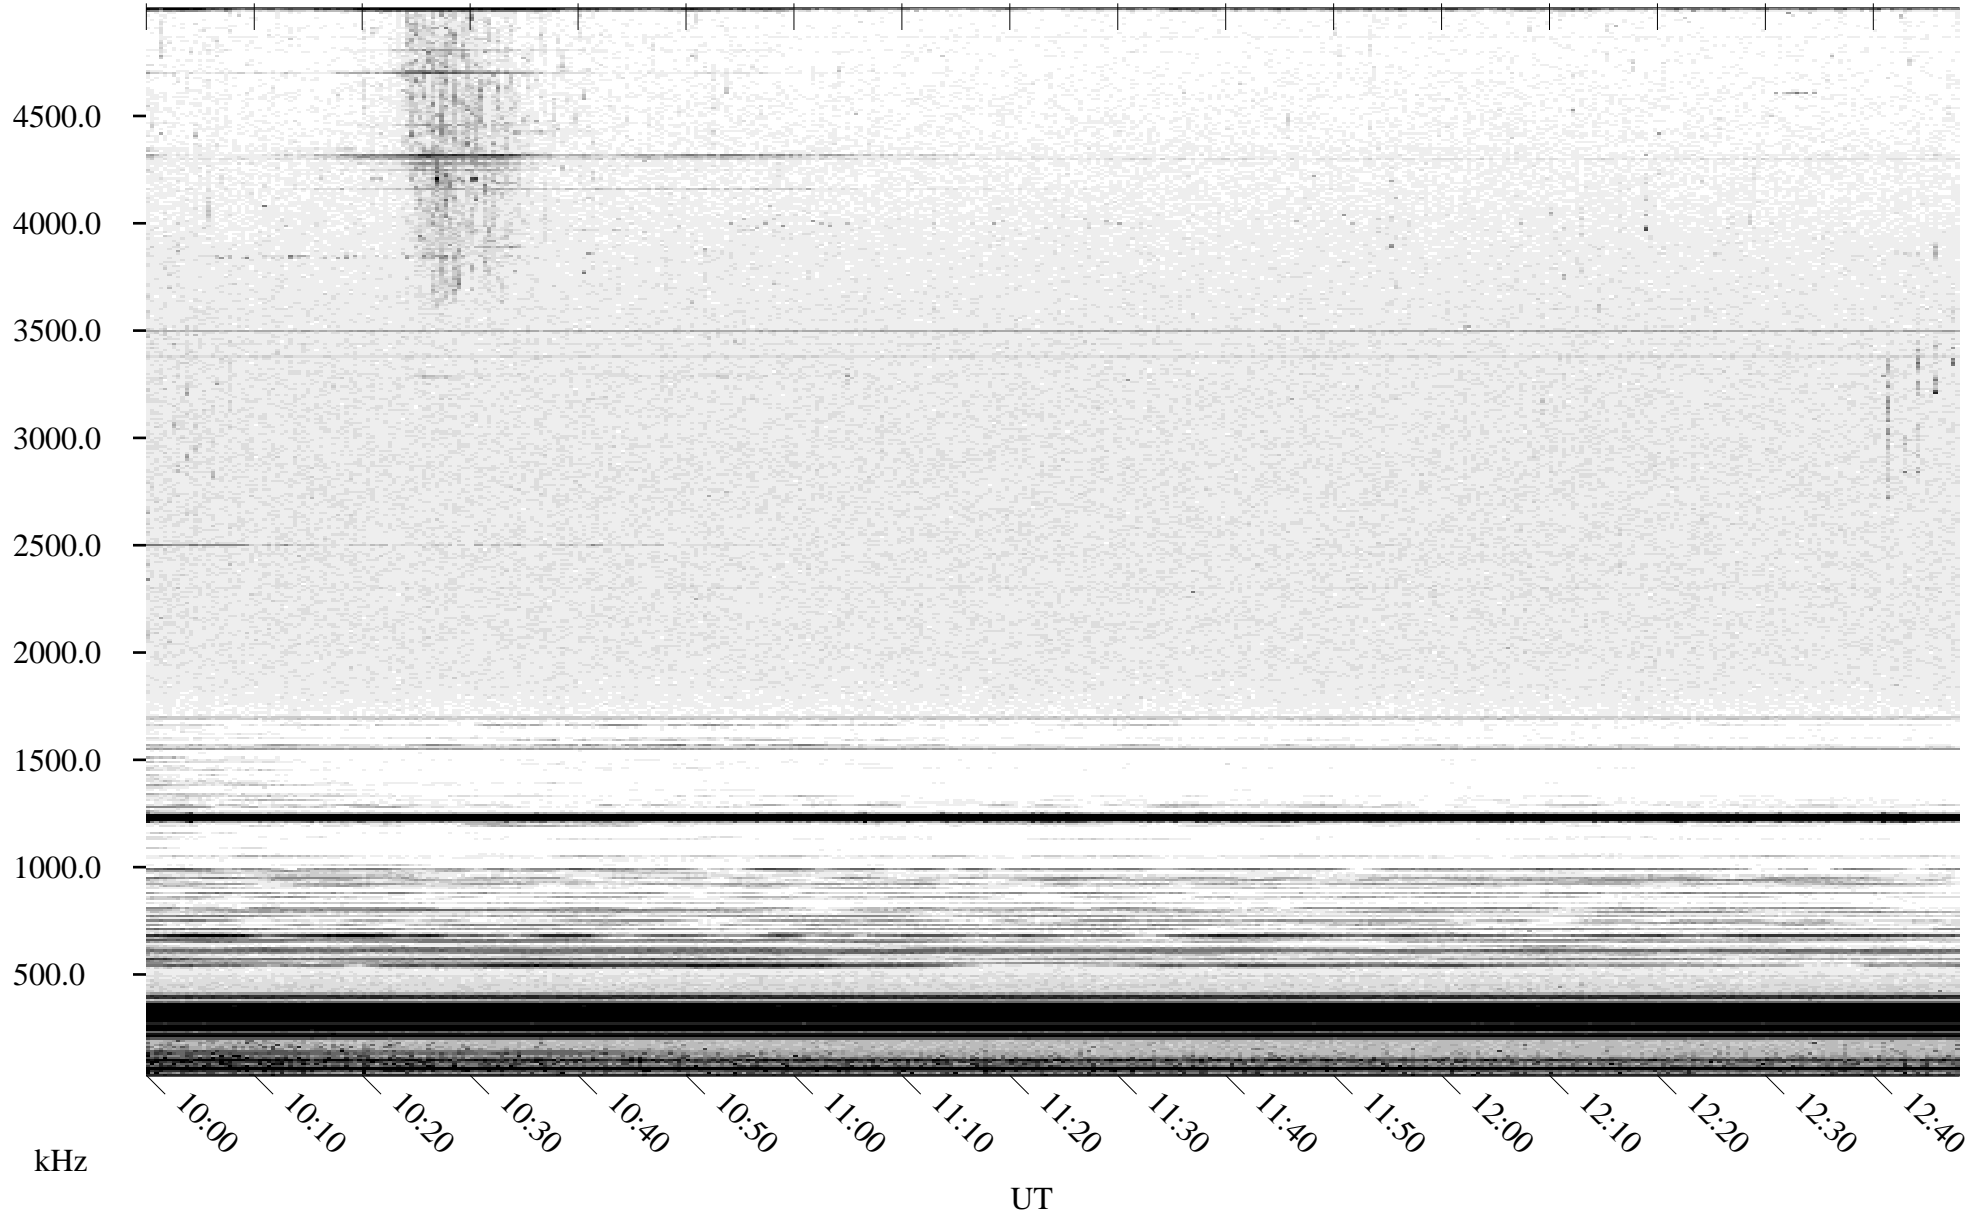

# 06/14/2005 Churchill, Manitoba

Linear Scale    Black = 161    White = 15

ch05164l.r00m max\_12

Page 5

# 06/14/2005 Churchill, Manitoba

Linear Scale    Black = 161    White = 15

ch05164l.r00m max\_12

# 06/14/2005 Churchill, Manitoba

Linear Scale    Black = 161    White = 15

ch05164l.r00m max\_12

Page 7