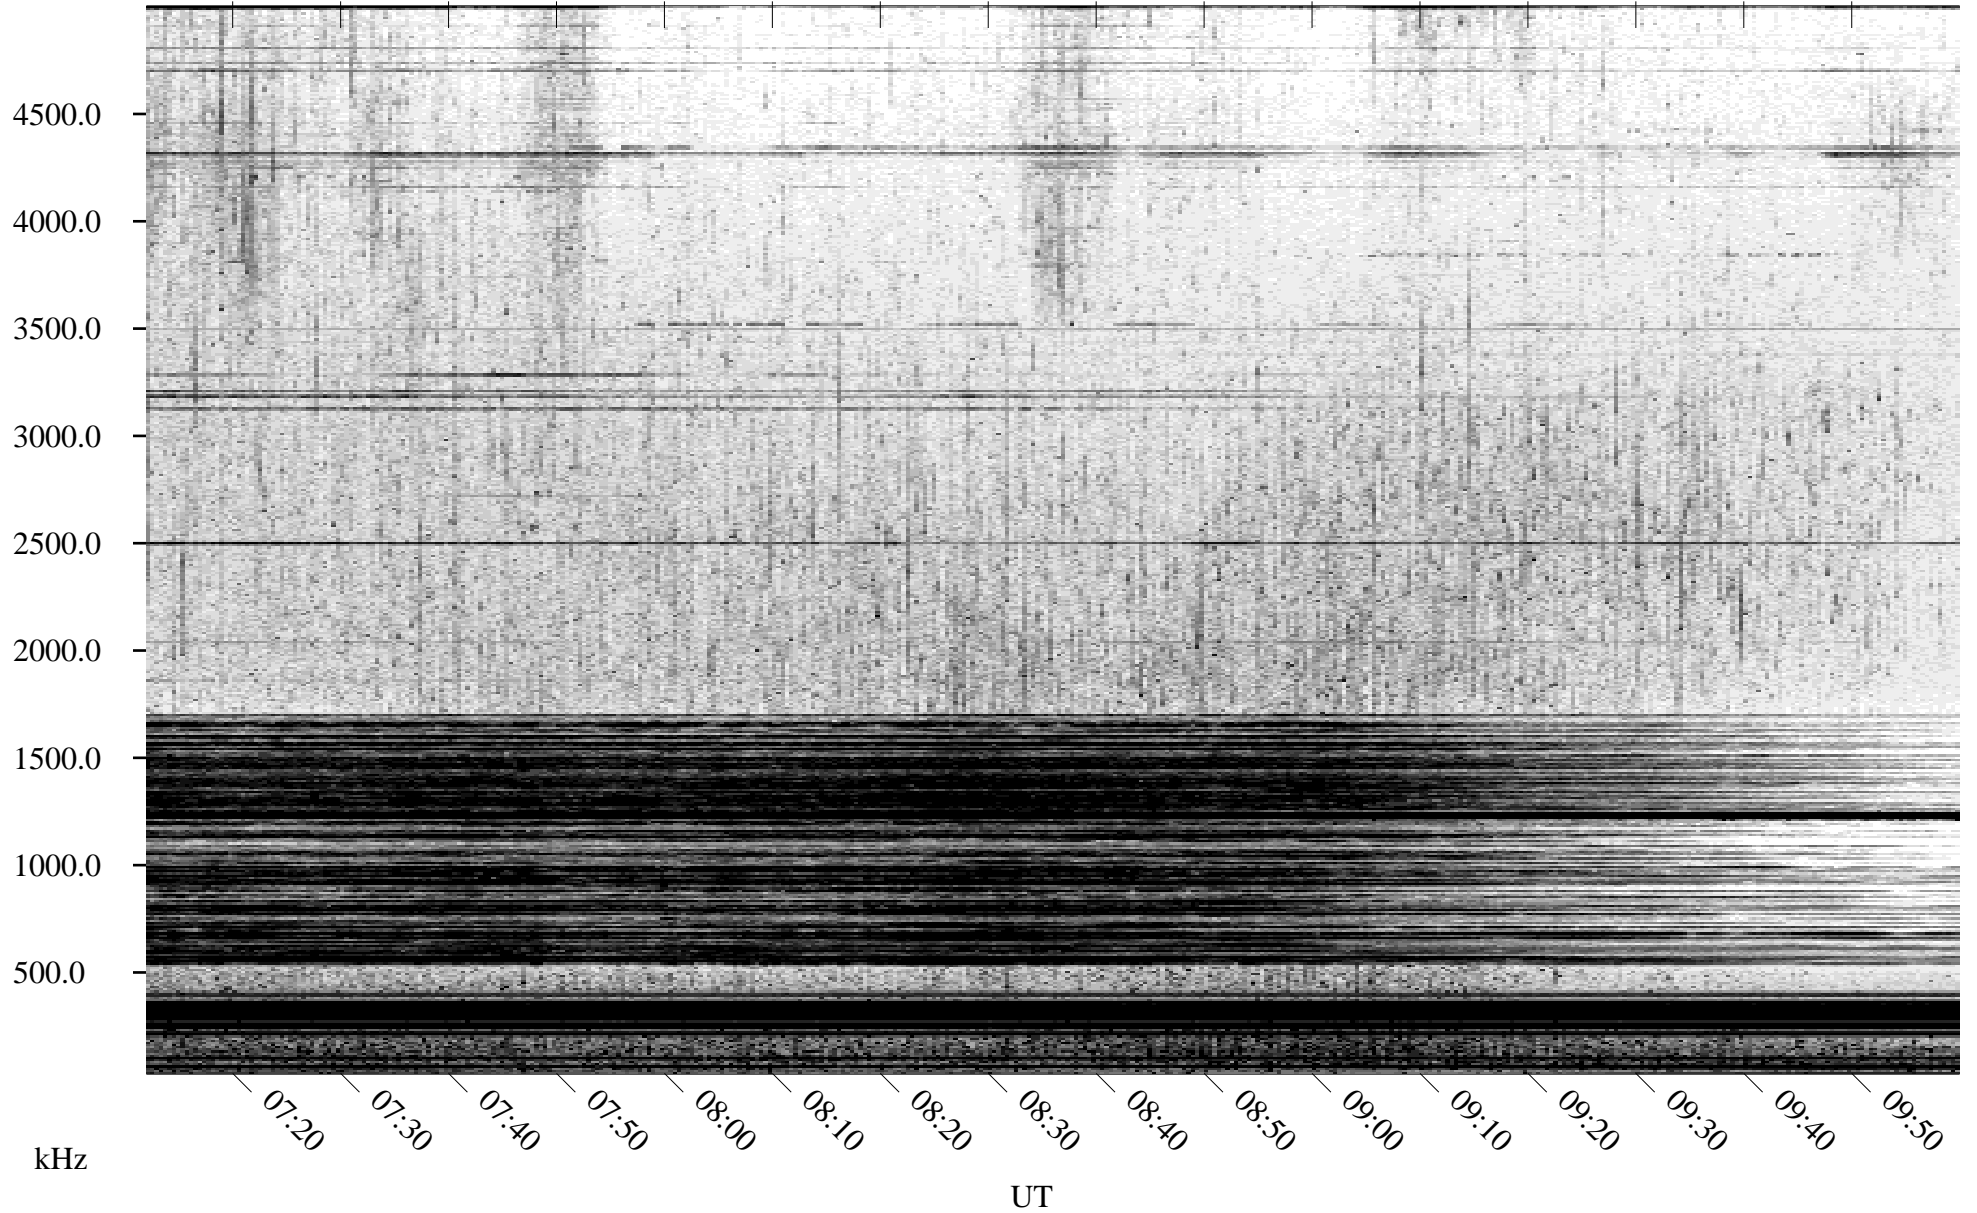

# 06/14/2005 Churchill, Manitoba

Linear Scale    Black = 161    White = 15

ch05164l.r00m max\_12

Page 4

# 06/14/2005 Churchill, Manitoba

Linear Scale    Black = 161    White = 15

ch05164l.r00m max\_12

Page 5

# 06/14/2005 Churchill, Manitoba

Linear Scale    Black = 161    White = 15

ch05164l.r00m max\_12