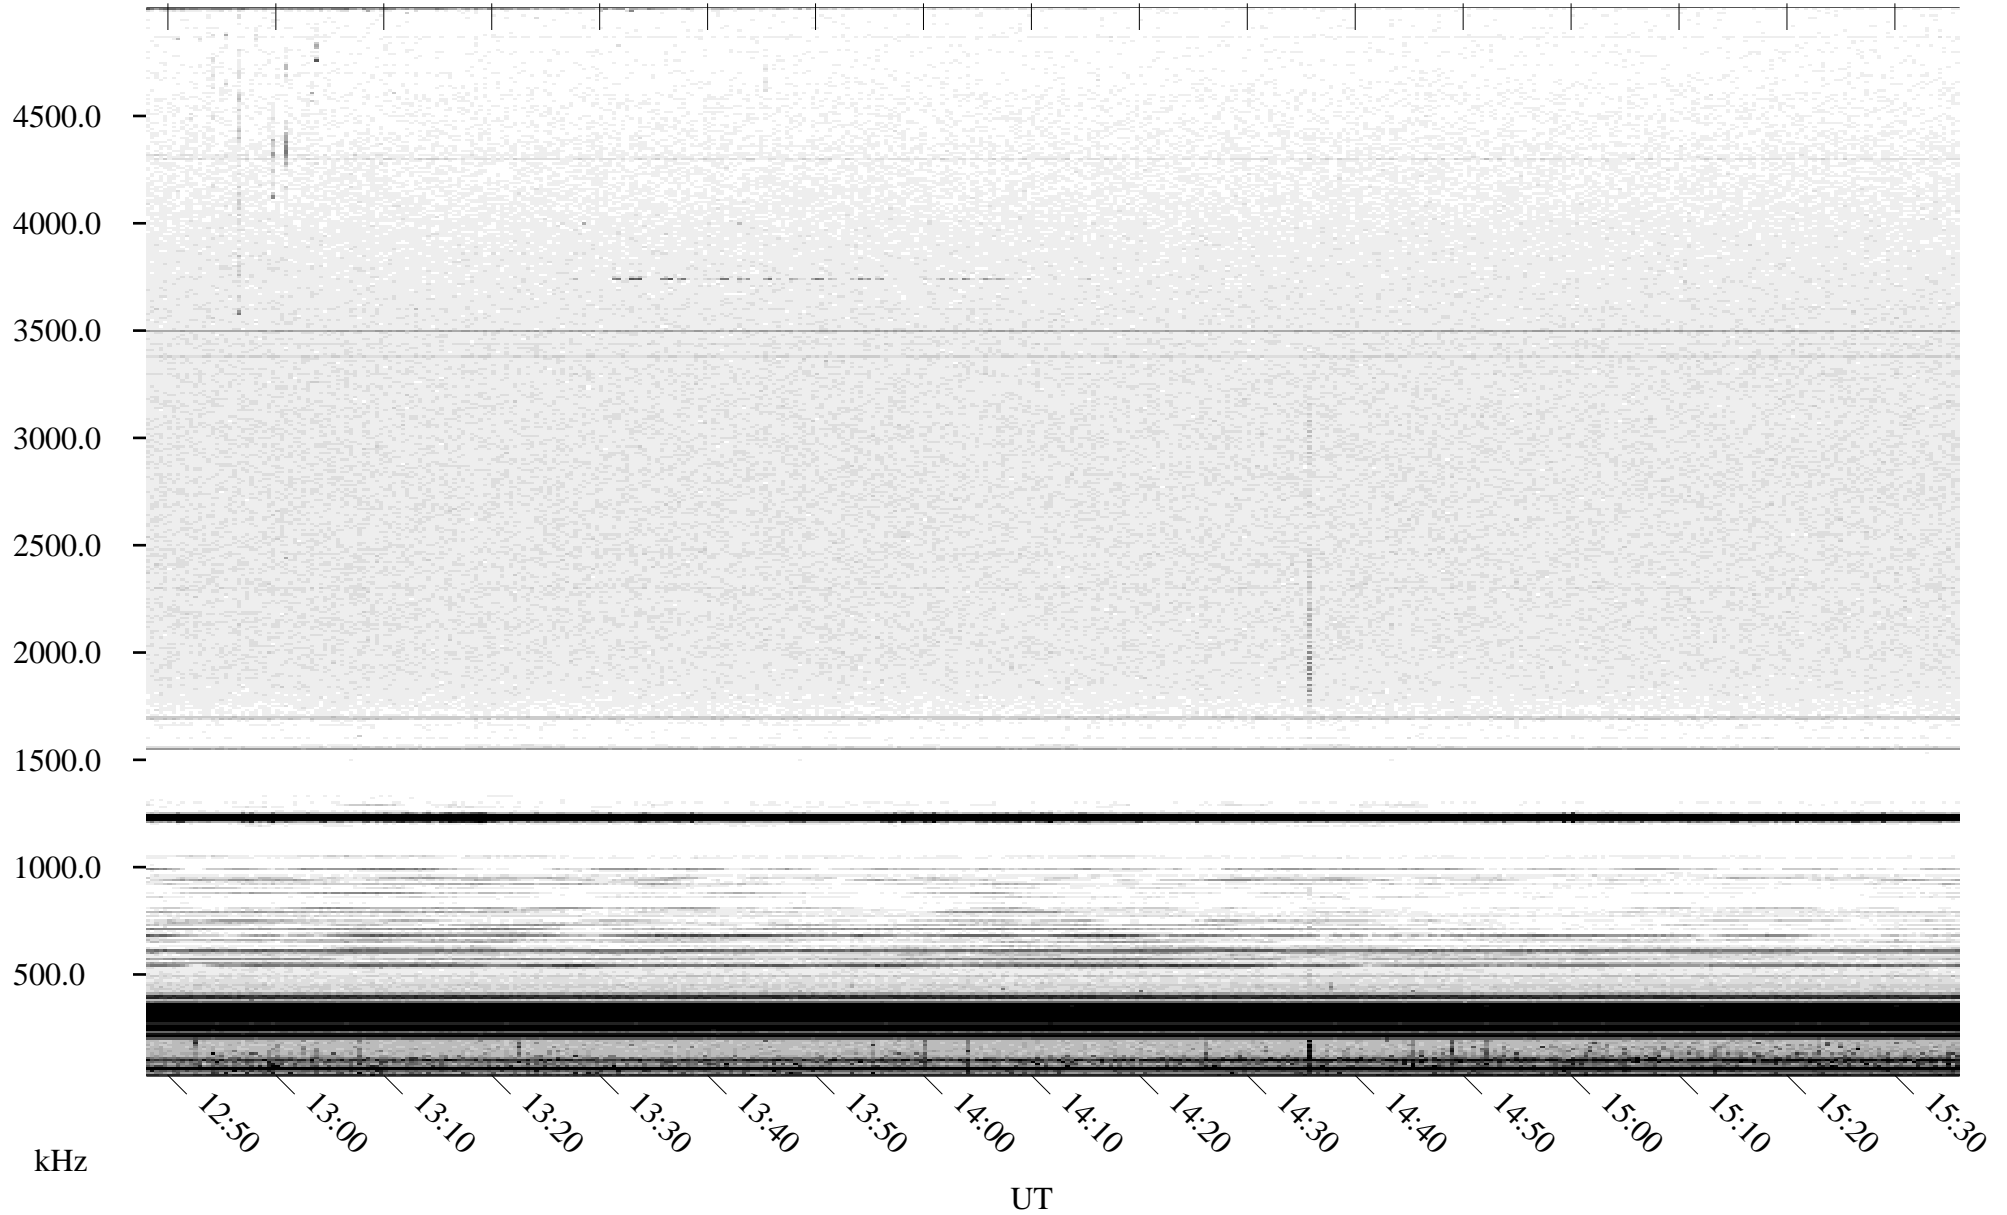

# 06/14/2005 Churchill, Manitoba

Linear Scale    Black = 161    White = 15

ch05164l.r00m max\_12

Page 5

# 06/14/2005 Churchill, Manitoba

Linear Scale    Black = 161    White = 15

ch05164l.r00m max\_12

# 06/14/2005 Churchill, Manitoba

Linear Scale    Black = 161    White = 15

ch05164l.r00m max\_12

Page 7