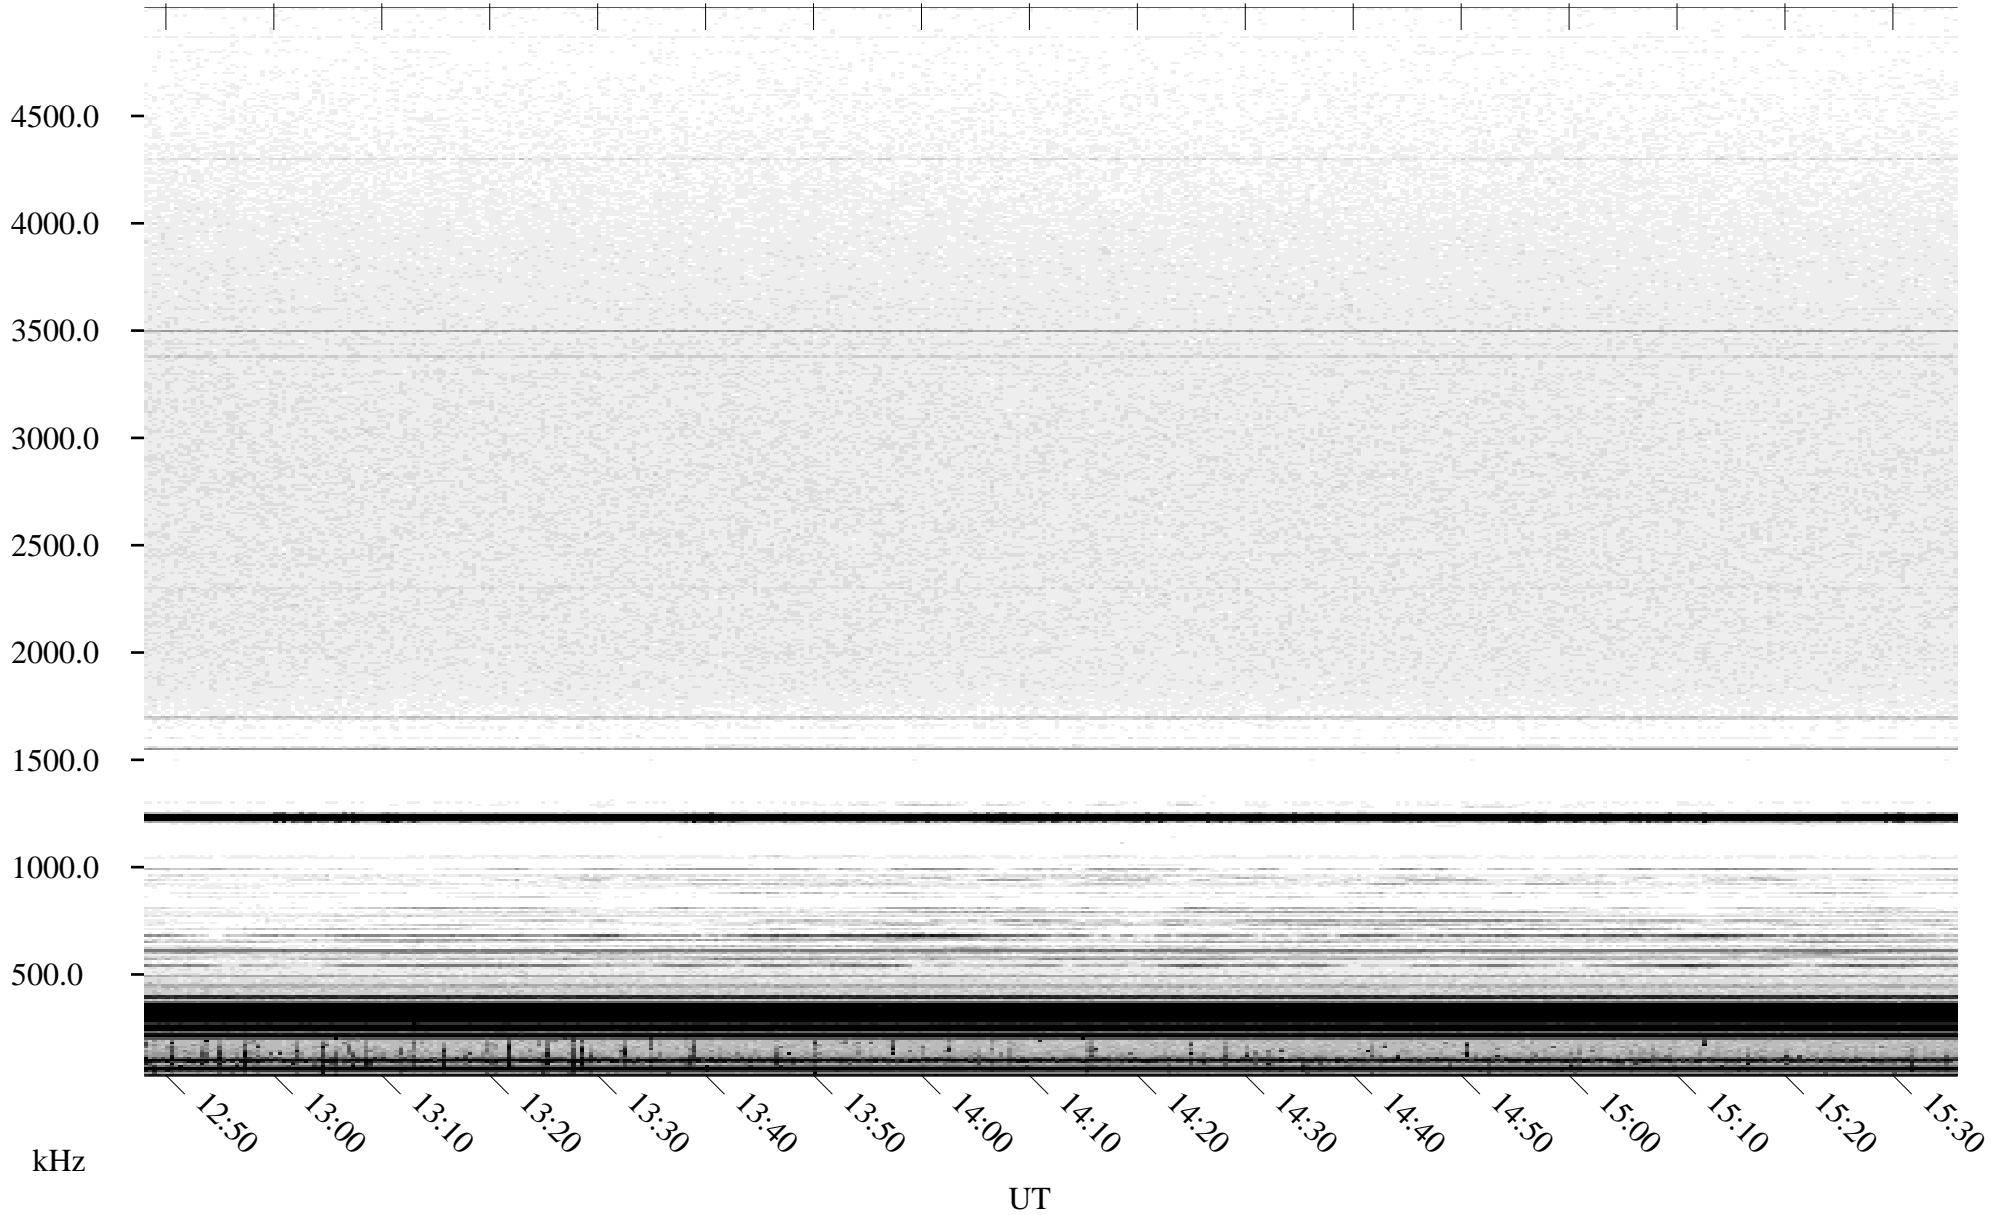

06/14/2005 Churchill, Manitoba

Linear Scale Black = 161 White = 15

ch05165l.r00m max_12

Page 1

06/14/2005 Churchill, Manitoba

Linear Scale Black = 161 White = 15

ch05165l.r00m max_12

Page 2

06/15/2005 Churchill, Manitoba

Linear Scale Black = 161 White = 15

ch05165l.r00m max_12

Page 3

06/15/2005 Churchill, Manitoba

Linear Scale Black = 161 White = 15

ch05165l.r00m max_12

Page 4

06/15/2005 Churchill, Manitoba

Linear Scale Black = 161 White = 15

ch05165l.r00m max_12

Page 5

06/15/2005 Churchill, Manitoba

Linear Scale Black = 161 White = 15

ch05165l.r00m max_12

Page 6

06/15/2005 Churchill, Manitoba

Linear Scale Black = 161 White = 15

ch05165l.r00m max_12

Page 7

06/15/2005 Churchill, Manitoba

Linear Scale Black = 161 White = 15

ch05165l.r00m max_12