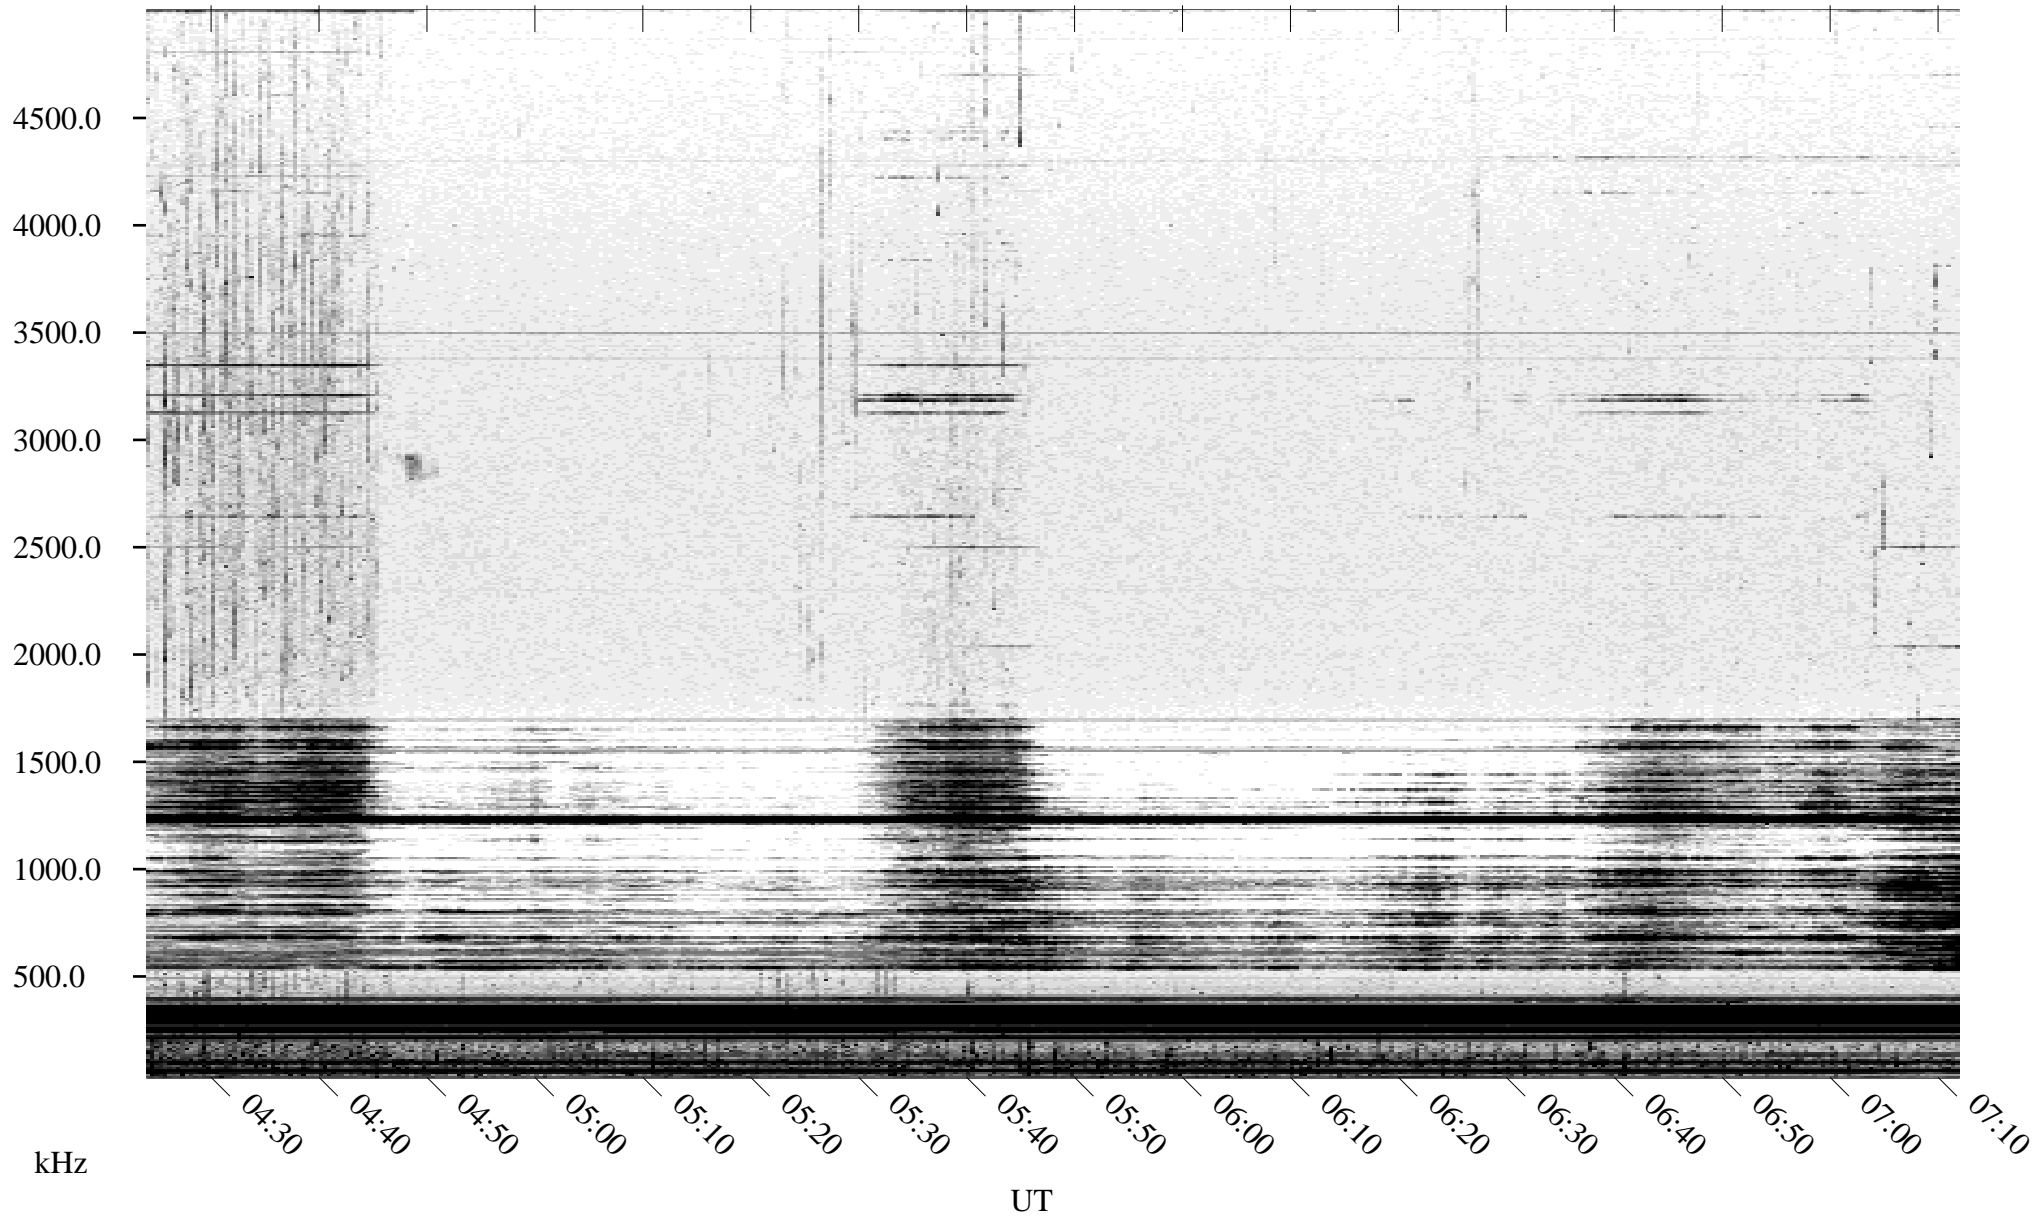

06/14/2005 Churchill, Manitoba

Linear Scale Black = 161 White = 15

ch05165l.r00m max_12

Page 1

06/14/2005 Churchill, Manitoba

Linear Scale Black = 161 White = 15

ch05165l.r00m max_12

Page 2

06/15/2005 Churchill, Manitoba

Linear Scale Black = 161 White = 15

ch05165l.r00m max_12

Page 3

06/15/2005 Churchill, Manitoba

Linear Scale Black = 161 White = 15

ch05165l.r00m max_12

Page 4

06/15/2005 Churchill, Manitoba

Linear Scale Black = 161 White = 15

ch05165l.r00m max_12

Page 5

06/15/2005 Churchill, Manitoba

Linear Scale Black = 161 White = 15

ch05165l.r00m max_12

Page 6

06/15/2005 Churchill, Manitoba

Linear Scale Black = 161 White = 15

ch05165l.r00m max_12

Page 7

06/15/2005 Churchill, Manitoba

Linear Scale Black = 161 White = 15

ch05165l.r00m max_12