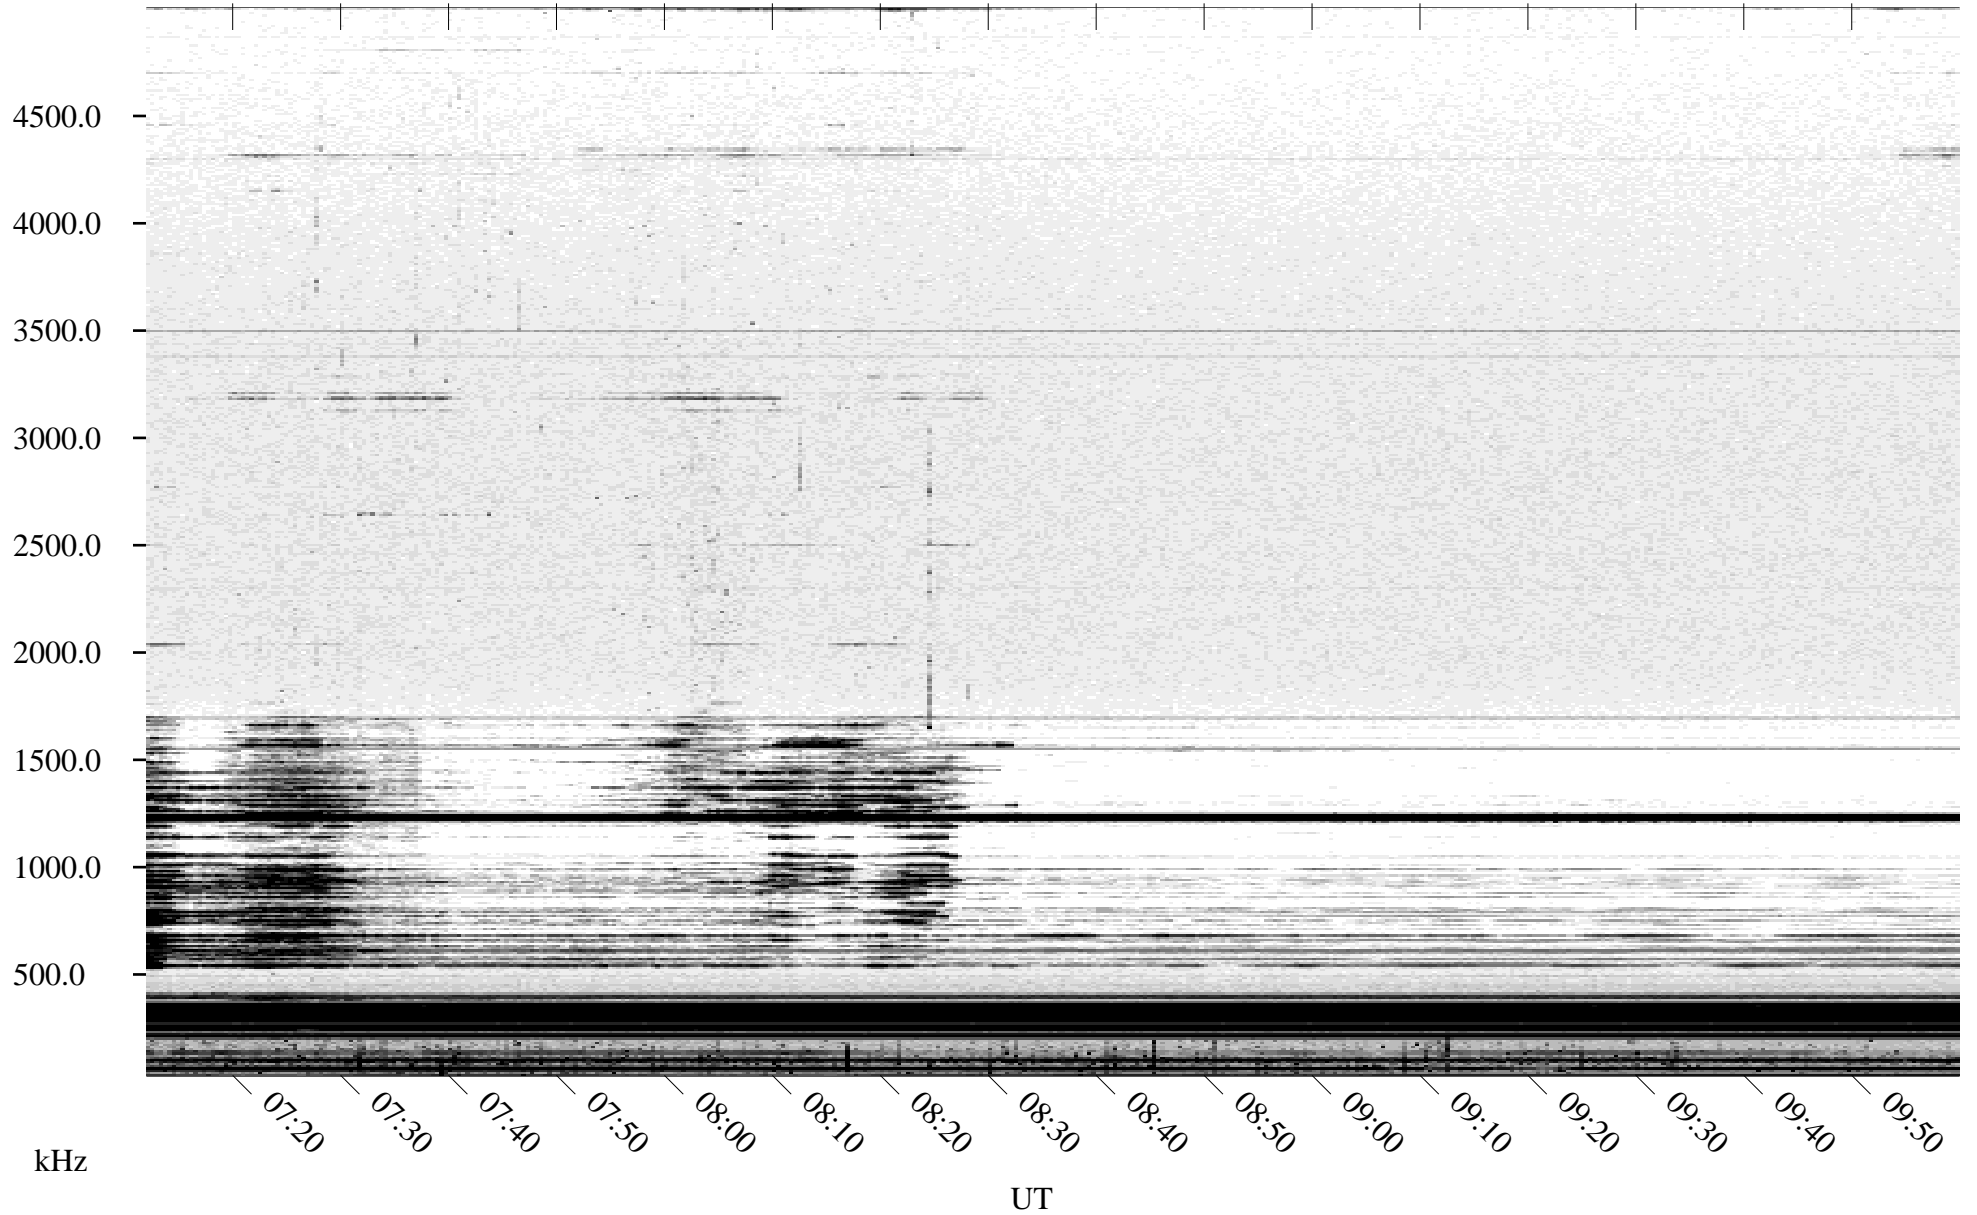

06/14/2005 Churchill, Manitoba

Linear Scale Black = 161 White = 15

ch05165l.r00m max_12

Page 1

06/14/2005 Churchill, Manitoba

Linear Scale Black = 161 White = 15

ch05165l.r00m max_12

Page 2

06/15/2005 Churchill, Manitoba

Linear Scale Black = 161 White = 15

ch05165l.r00m max_12

Page 3

06/15/2005 Churchill, Manitoba

Linear Scale Black = 161 White = 15

ch05165l.r00m max_12

Page 4

06/15/2005 Churchill, Manitoba

Linear Scale Black = 161 White = 15

ch05165l.r00m max_12

Page 5

06/15/2005 Churchill, Manitoba

Linear Scale Black = 161 White = 15

ch05165l.r00m max_12

Page 6

06/15/2005 Churchill, Manitoba

Linear Scale Black = 161 White = 15

ch05165l.r00m max_12

Page 7

06/15/2005 Churchill, Manitoba

Linear Scale Black = 161 White = 15

ch05165l.r00m max_12