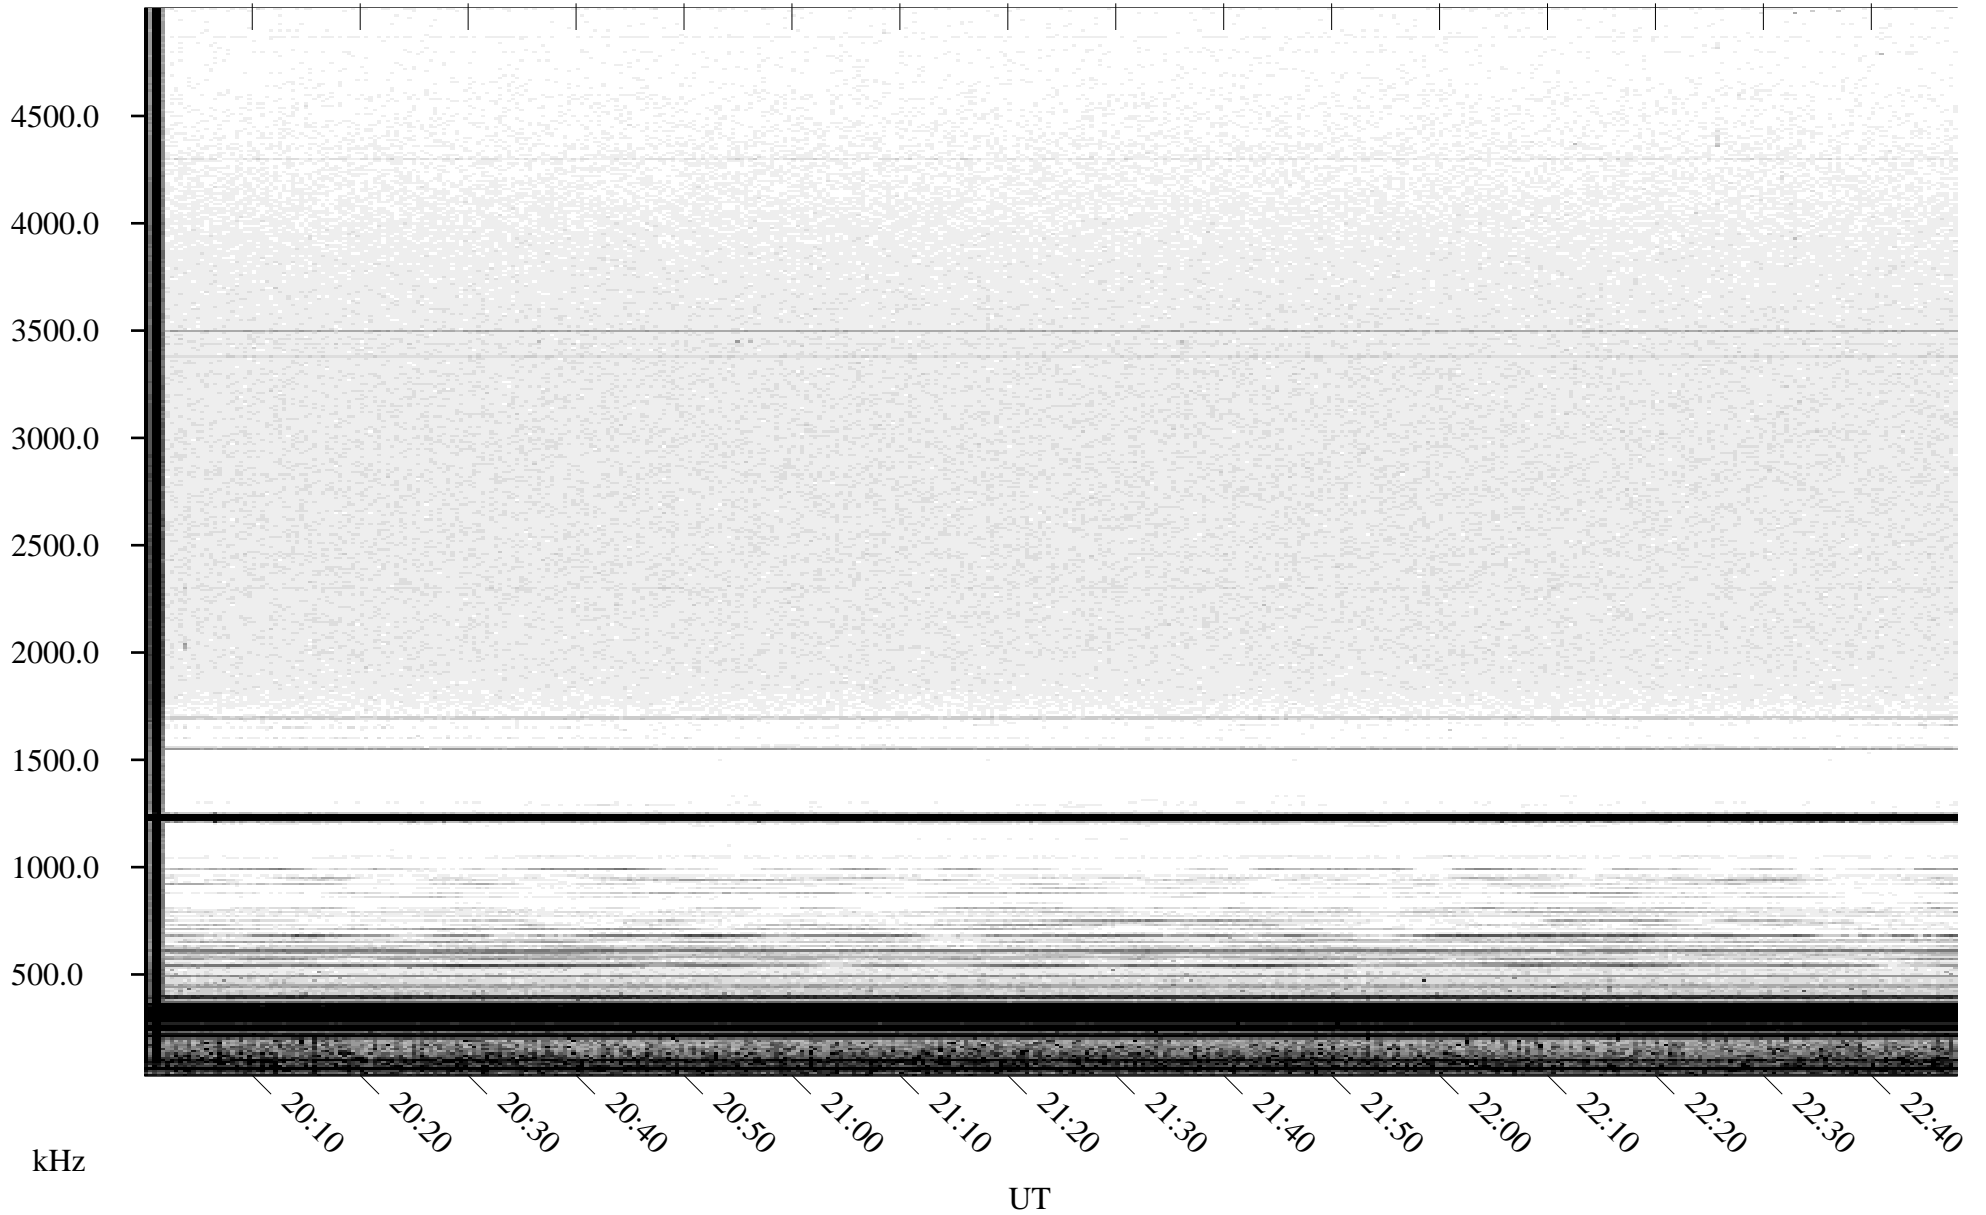

06/14/2005 Churchill, Manitoba

Linear Scale Black = 161 White = 15

ch05165l.r00m max_12

Page 1

06/14/2005 Churchill, Manitoba

Linear Scale Black = 161 White = 15

ch05165l.r00m max_12

Page 2

06/15/2005 Churchill, Manitoba

Linear Scale Black = 161 White = 15

ch05165l.r00m max_12

Page 3

06/15/2005 Churchill, Manitoba

Linear Scale Black = 161 White = 15

ch05165l.r00m max_12

Page 4

06/15/2005 Churchill, Manitoba

Linear Scale Black = 161 White = 15

ch05165l.r00m max_12

Page 5

06/15/2005 Churchill, Manitoba

Linear Scale Black = 161 White = 15

ch05165l.r00m max_12

Page 6

06/15/2005 Churchill, Manitoba

Linear Scale Black = 161 White = 15

ch05165l.r00m max_12

Page 7

06/15/2005 Churchill, Manitoba

Linear Scale Black = 161 White = 15

ch05165l.r00m max_12