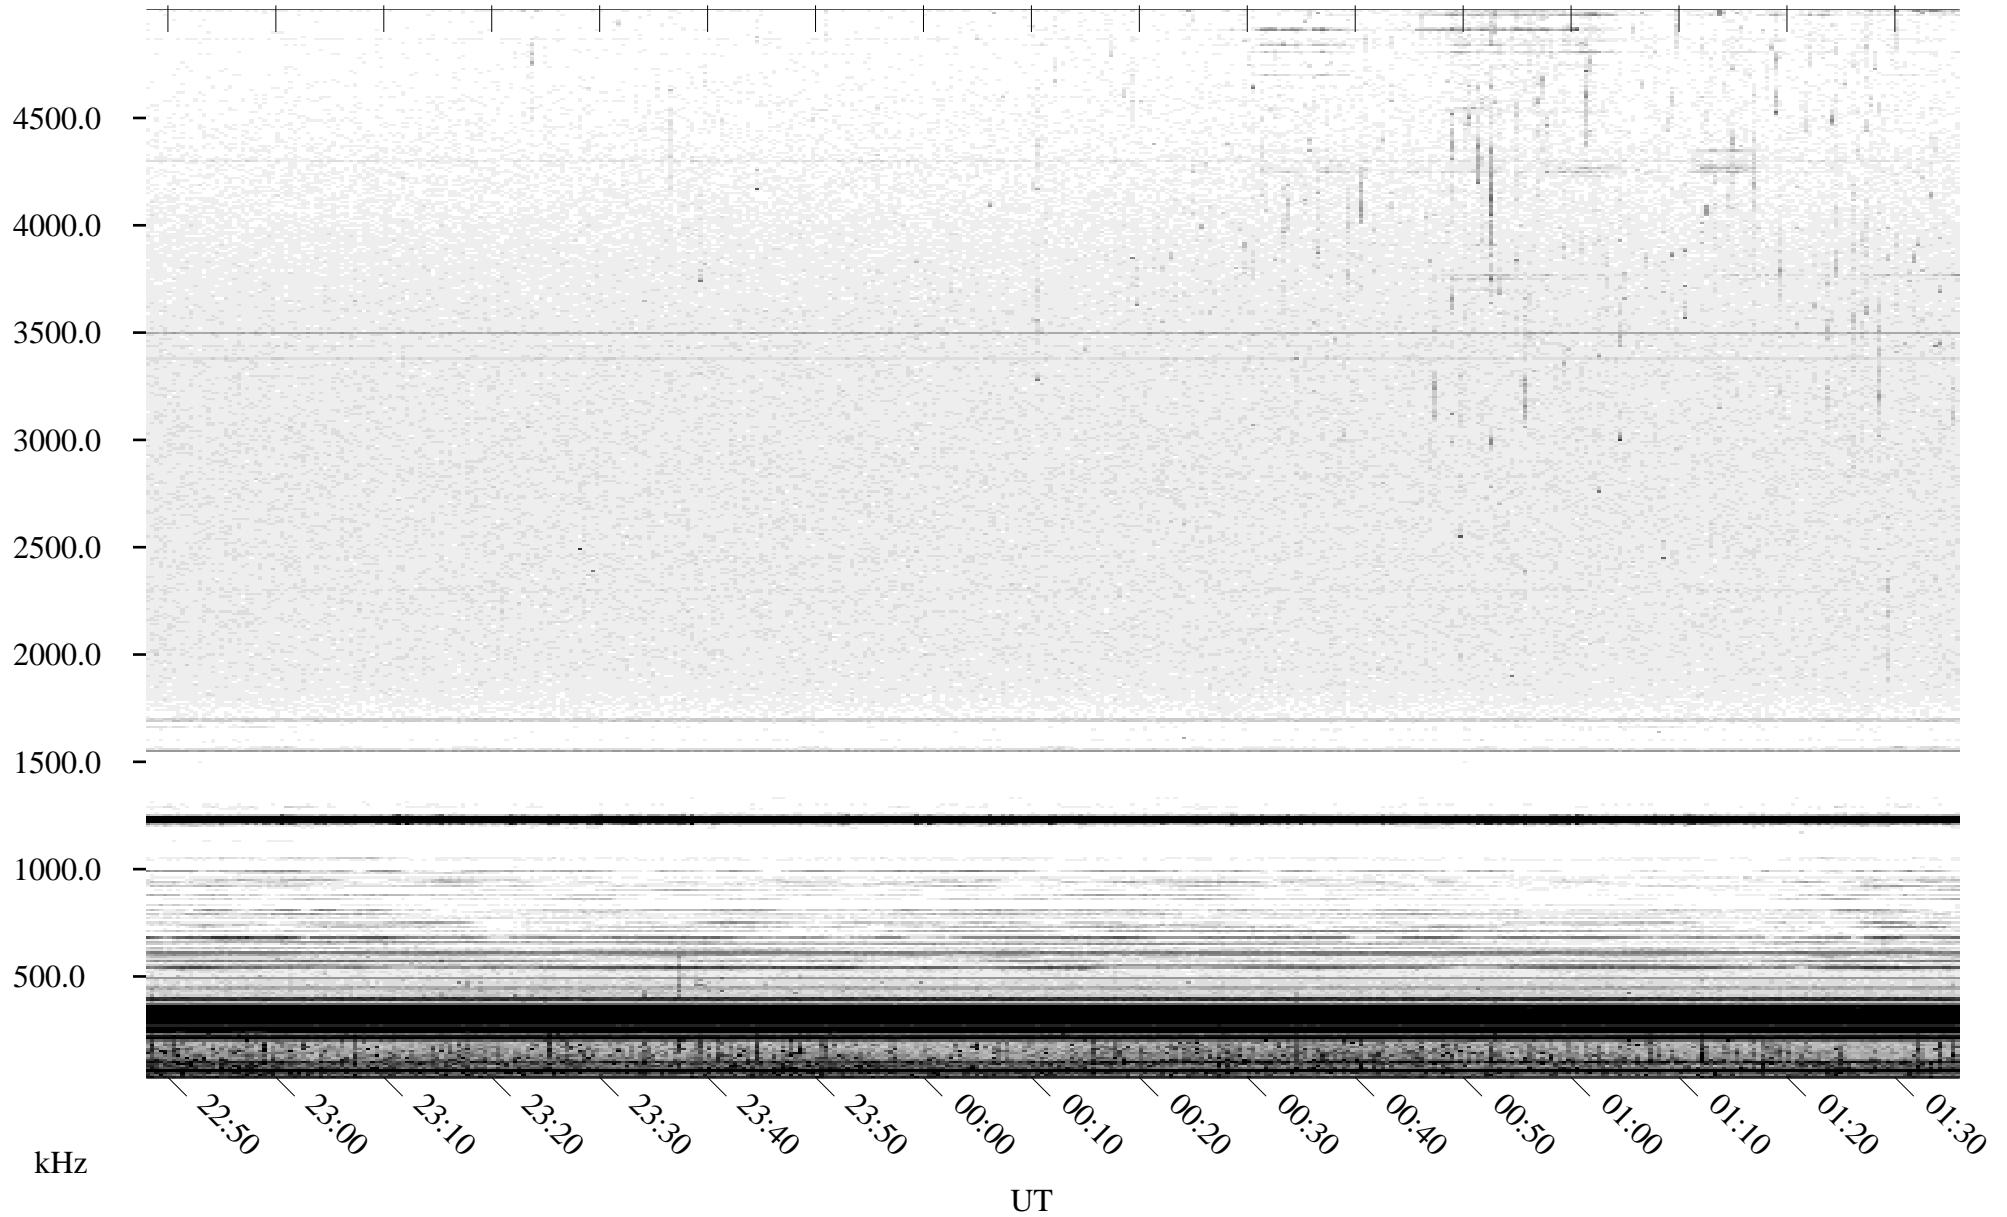

06/14/2005 Churchill, Manitoba

Linear Scale Black = 161 White = 15

ch05165l.r00m max_12

Page 1

06/14/2005 Churchill, Manitoba

Linear Scale Black = 161 White = 15

ch05165l.r00m max_12

Page 2

06/15/2005 Churchill, Manitoba

Linear Scale Black = 161 White = 15

ch05165l.r00m max_12

Page 3

06/15/2005 Churchill, Manitoba

Linear Scale Black = 161 White = 15

ch05165l.r00m max_12

Page 4

06/15/2005 Churchill, Manitoba

Linear Scale Black = 161 White = 15

ch05165l.r00m max_12

Page 5

06/15/2005 Churchill, Manitoba

Linear Scale Black = 161 White = 15

ch05165l.r00m max_12

Page 6

06/15/2005 Churchill, Manitoba

Linear Scale Black = 161 White = 15

ch05165l.r00m max_12

Page 7

06/15/2005 Churchill, Manitoba

Linear Scale Black = 161 White = 15

ch05165l.r00m max_12