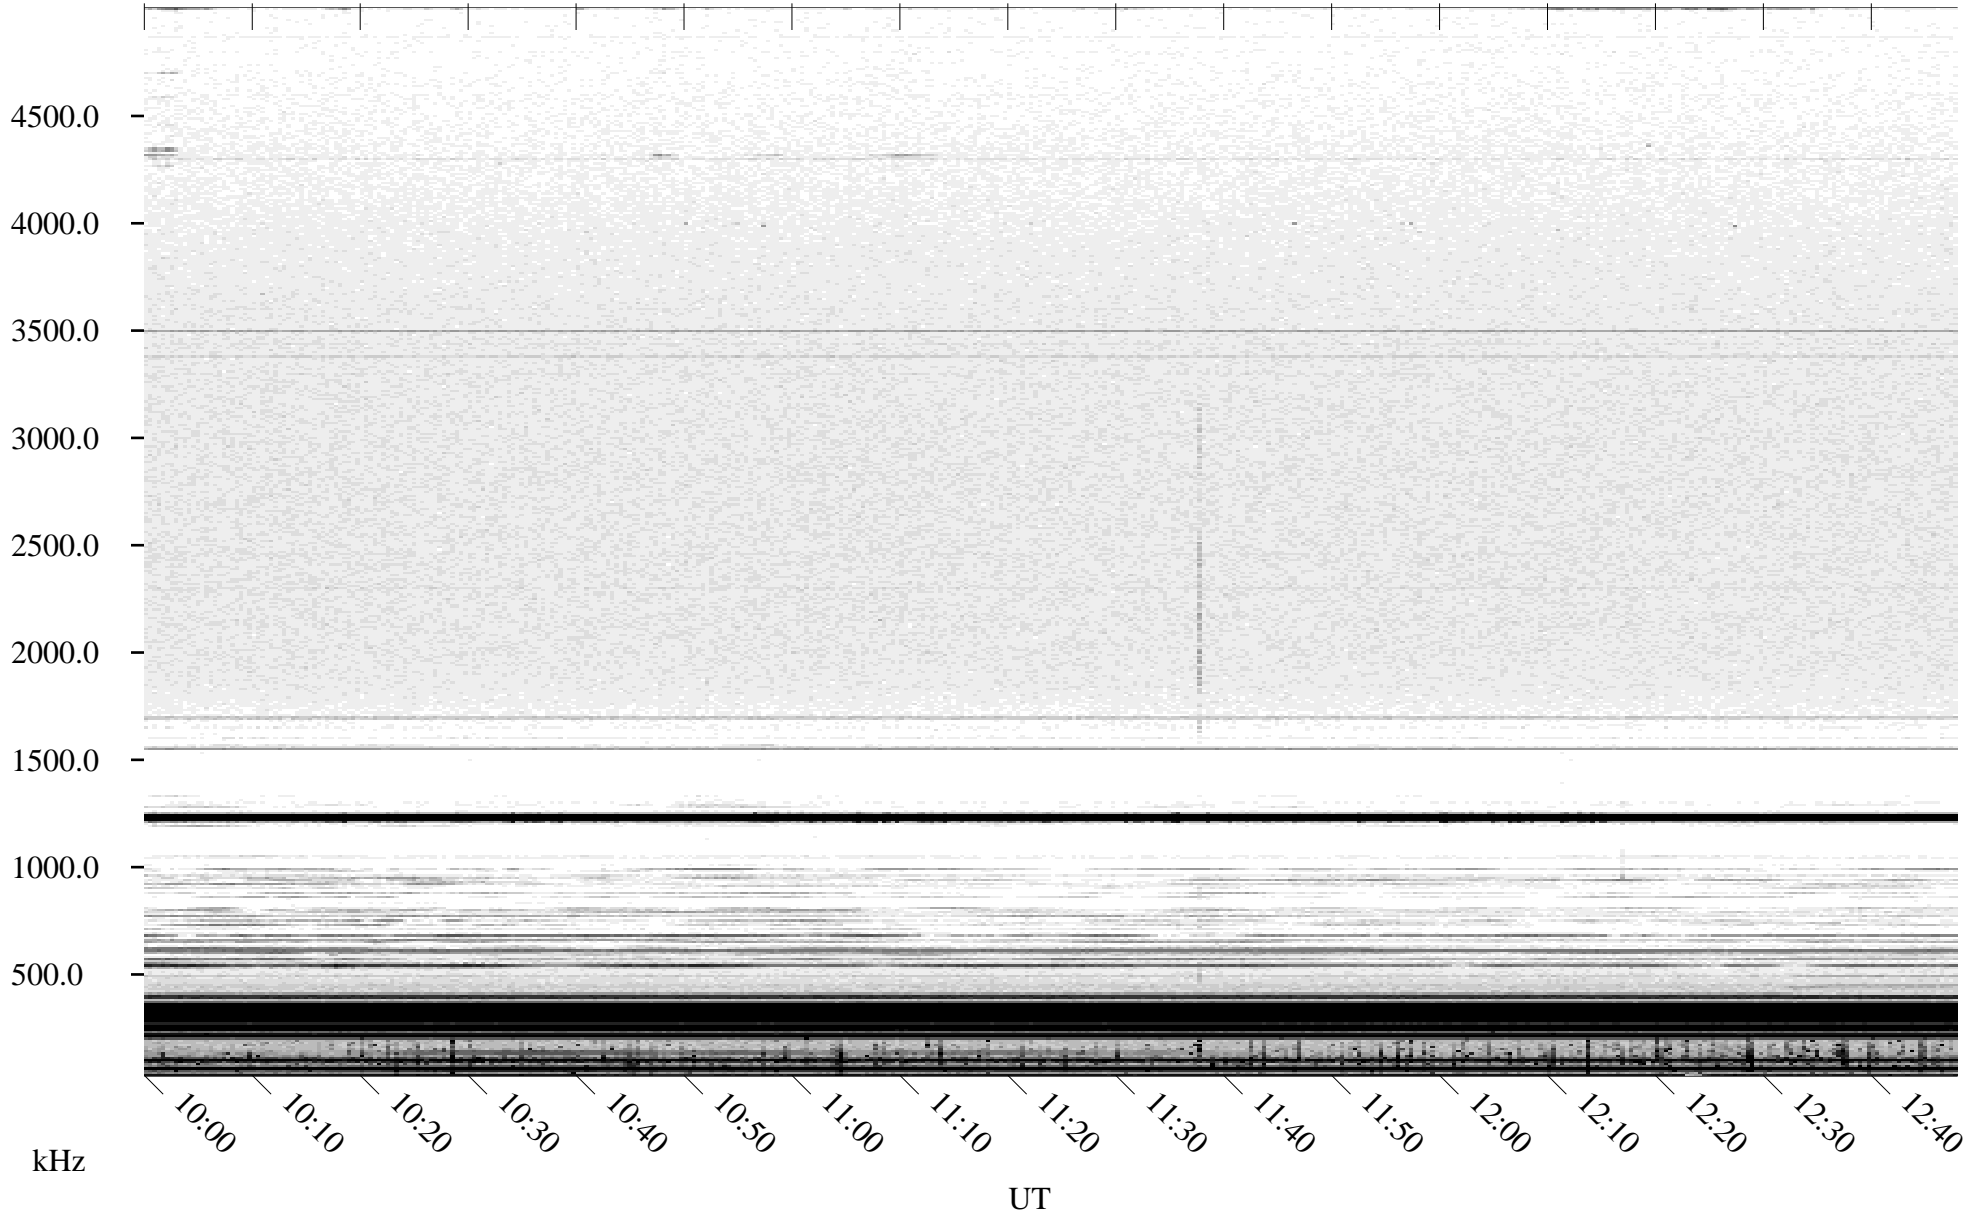

06/14/2005 Churchill, Manitoba

Linear Scale Black = 161 White = 15

ch05165l.r00m max_12

Page 1

06/14/2005 Churchill, Manitoba

Linear Scale Black = 161 White = 15

ch05165l.r00m max_12

Page 2

06/15/2005 Churchill, Manitoba

Linear Scale Black = 161 White = 15

ch05165l.r00m max_12

Page 3

06/15/2005 Churchill, Manitoba

Linear Scale Black = 161 White = 15

ch05165l.r00m max_12

Page 4

06/15/2005 Churchill, Manitoba

Linear Scale Black = 161 White = 15

ch05165l.r00m max_12

Page 5

06/15/2005 Churchill, Manitoba

Linear Scale Black = 161 White = 15

ch05165l.r00m max_12

Page 6

06/15/2005 Churchill, Manitoba

Linear Scale Black = 161 White = 15

ch05165l.r00m max_12

Page 7

06/15/2005 Churchill, Manitoba

Linear Scale Black = 161 White = 15

ch05165l.r00m max_12