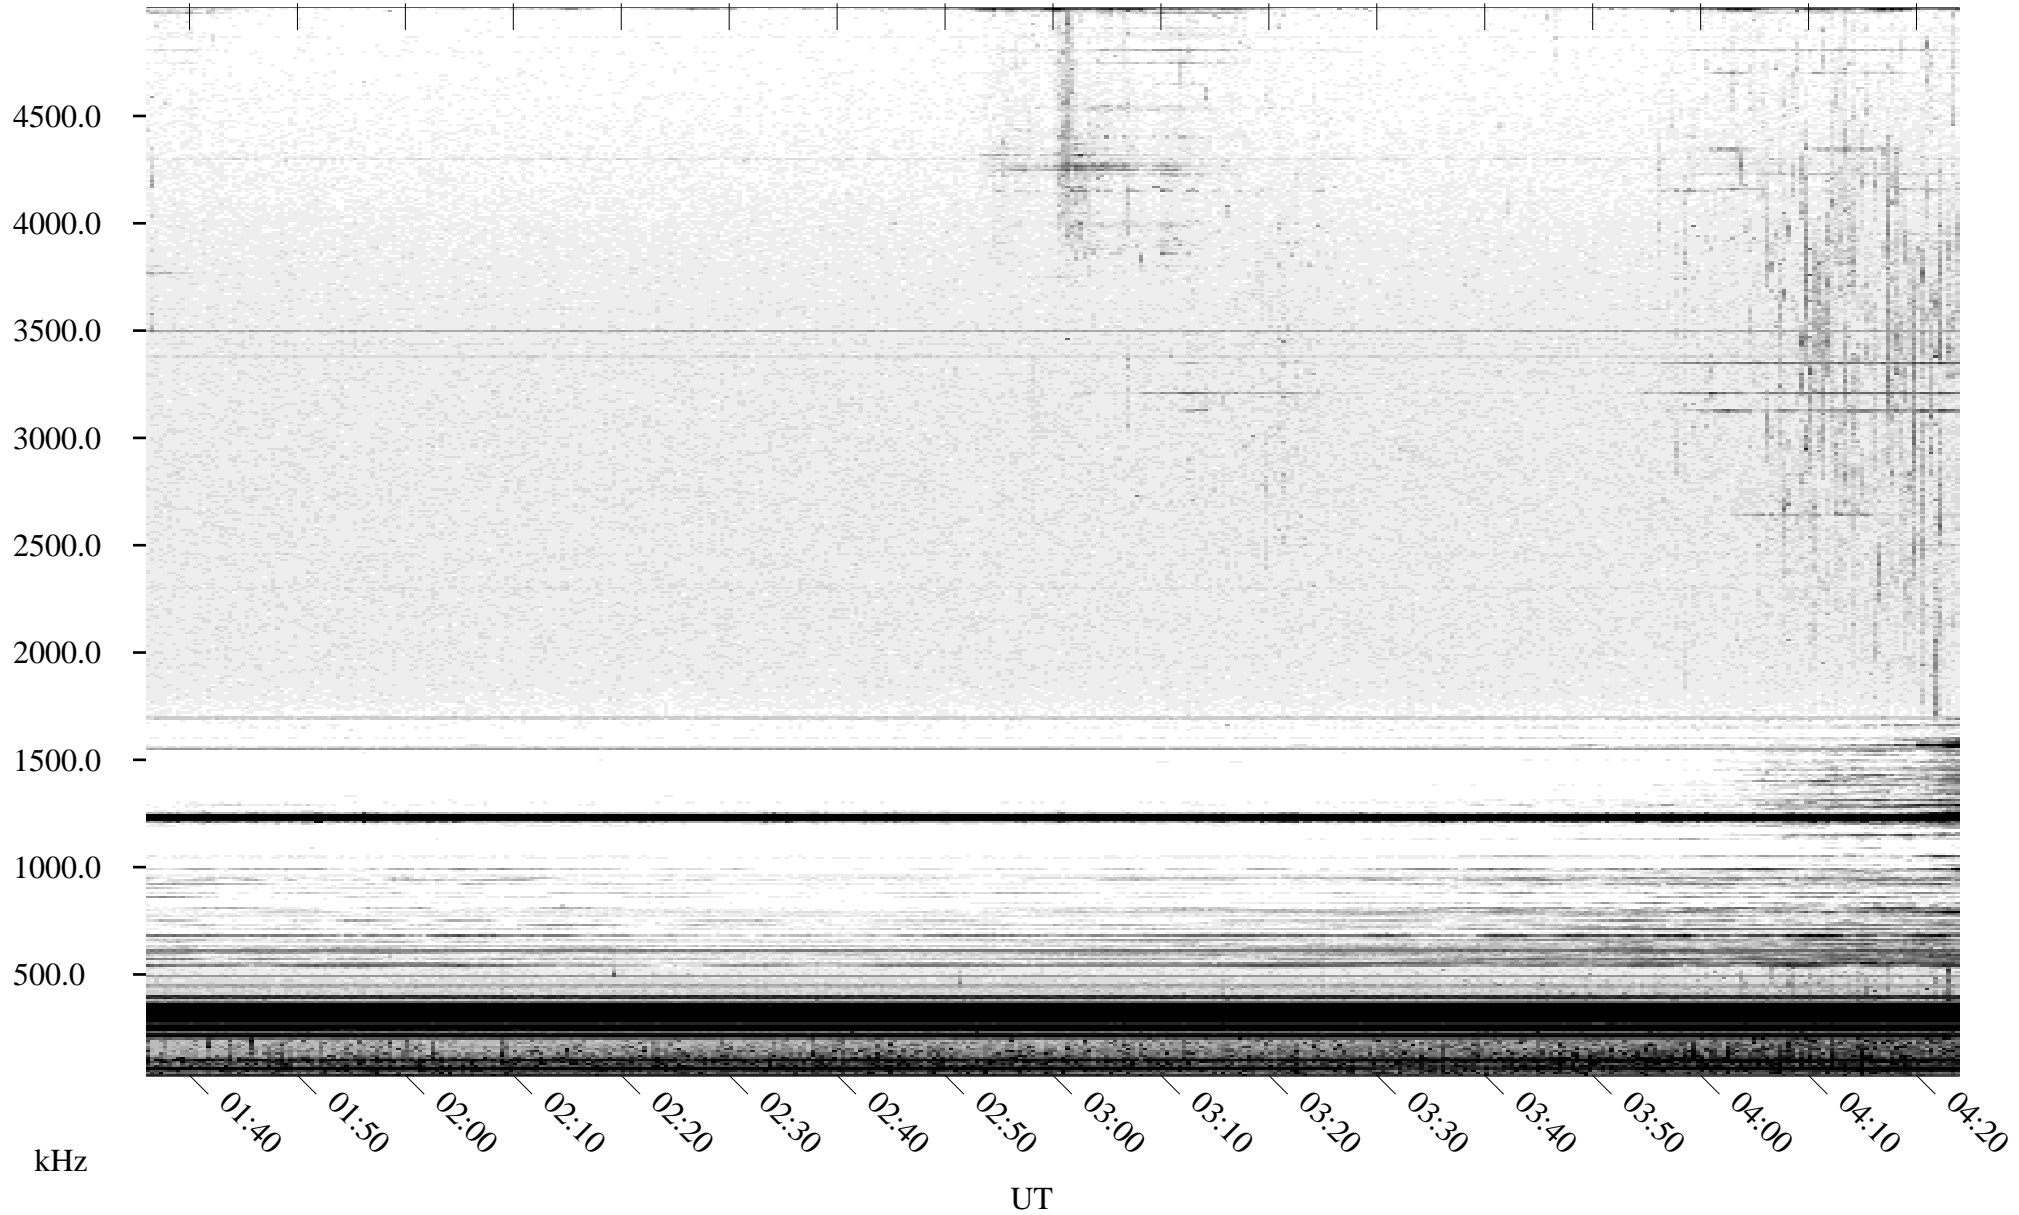

06/14/2005 Churchill, Manitoba

Linear Scale Black = 161 White = 15

ch05165l.r00m max_12

Page 1

06/14/2005 Churchill, Manitoba

Linear Scale Black = 161 White = 15

ch05165l.r00m max_12

Page 2

06/15/2005 Churchill, Manitoba

Linear Scale Black = 161 White = 15

ch05165l.r00m max_12

Page 3

06/15/2005 Churchill, Manitoba

Linear Scale Black = 161 White = 15

ch05165l.r00m max_12

Page 4

06/15/2005 Churchill, Manitoba

Linear Scale Black = 161 White = 15

ch05165l.r00m max_12

Page 5

06/15/2005 Churchill, Manitoba

Linear Scale Black = 161 White = 15

ch05165l.r00m max_12

Page 6

06/15/2005 Churchill, Manitoba

Linear Scale Black = 161 White = 15

ch05165l.r00m max_12

Page 7

06/15/2005 Churchill, Manitoba

Linear Scale Black = 161 White = 15

ch05165l.r00m max_12