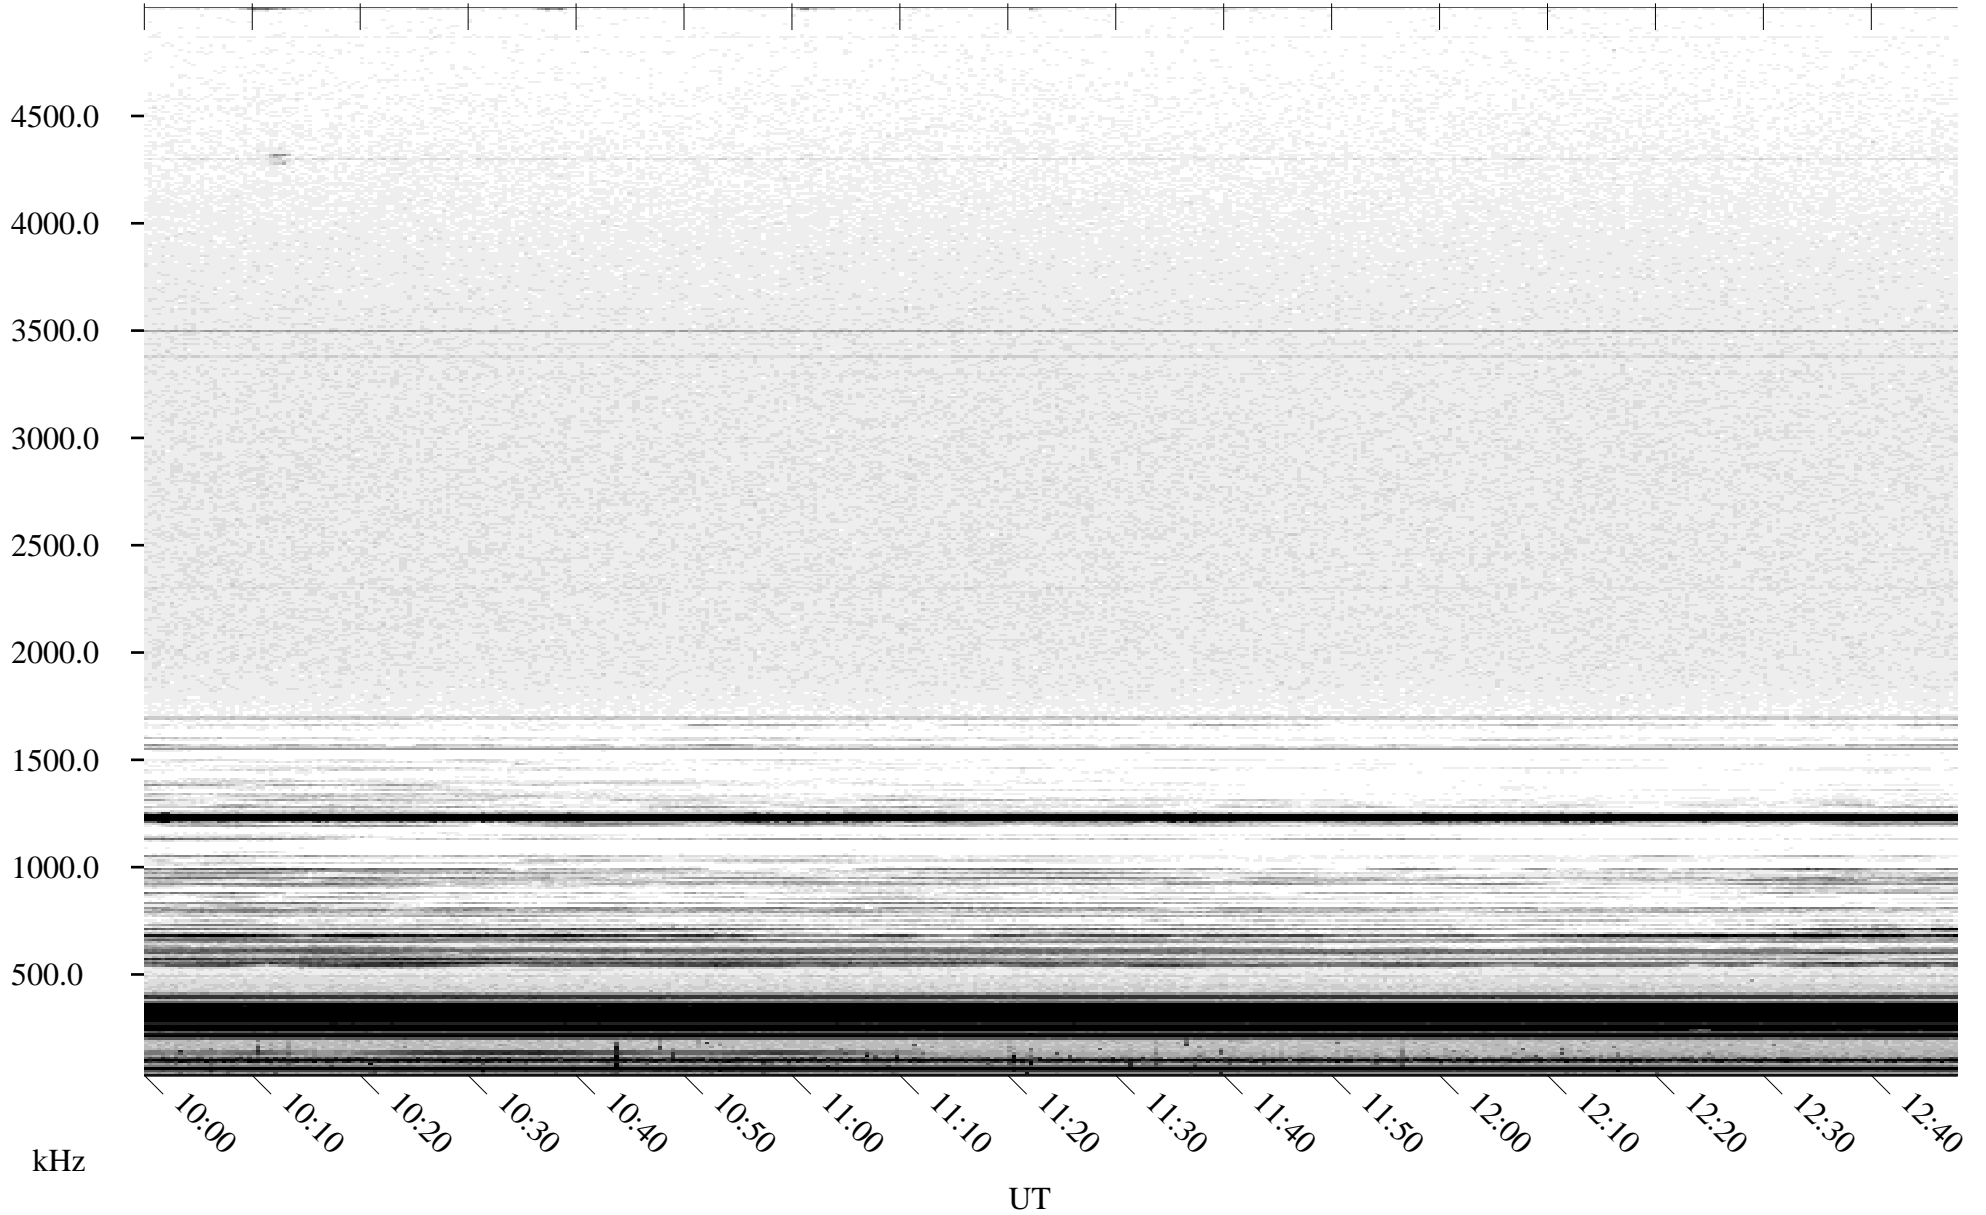

06/16/2005 Churchill, Manitoba

Linear Scale Black = 161 White = 15

ch05167l.r00m max_12

Page 1

06/16/2005 Churchill, Manitoba

Linear Scale Black = 161 White = 15

ch05167l.r00m max_12

Page 2

06/17/2005 Churchill, Manitoba

Linear Scale Black = 161 White = 15

ch05167l.r00m max_12

Page 3

06/17/2005 Churchill, Manitoba

Linear Scale Black = 161 White = 15

ch05167l.r00m max_12

Page 4

06/17/2005 Churchill, Manitoba

Linear Scale Black = 161 White = 15

ch05167l.r00m max_12

Page 5

06/17/2005 Churchill, Manitoba

Linear Scale Black = 161 White = 15

ch05167l.r00m max_12

Page 6

06/17/2005 Churchill, Manitoba

Linear Scale Black = 161 White = 15

ch05167l.r00m max_12

Page 7

06/17/2005 Churchill, Manitoba

Linear Scale Black = 161 White = 15

ch05167l.r00m max_12