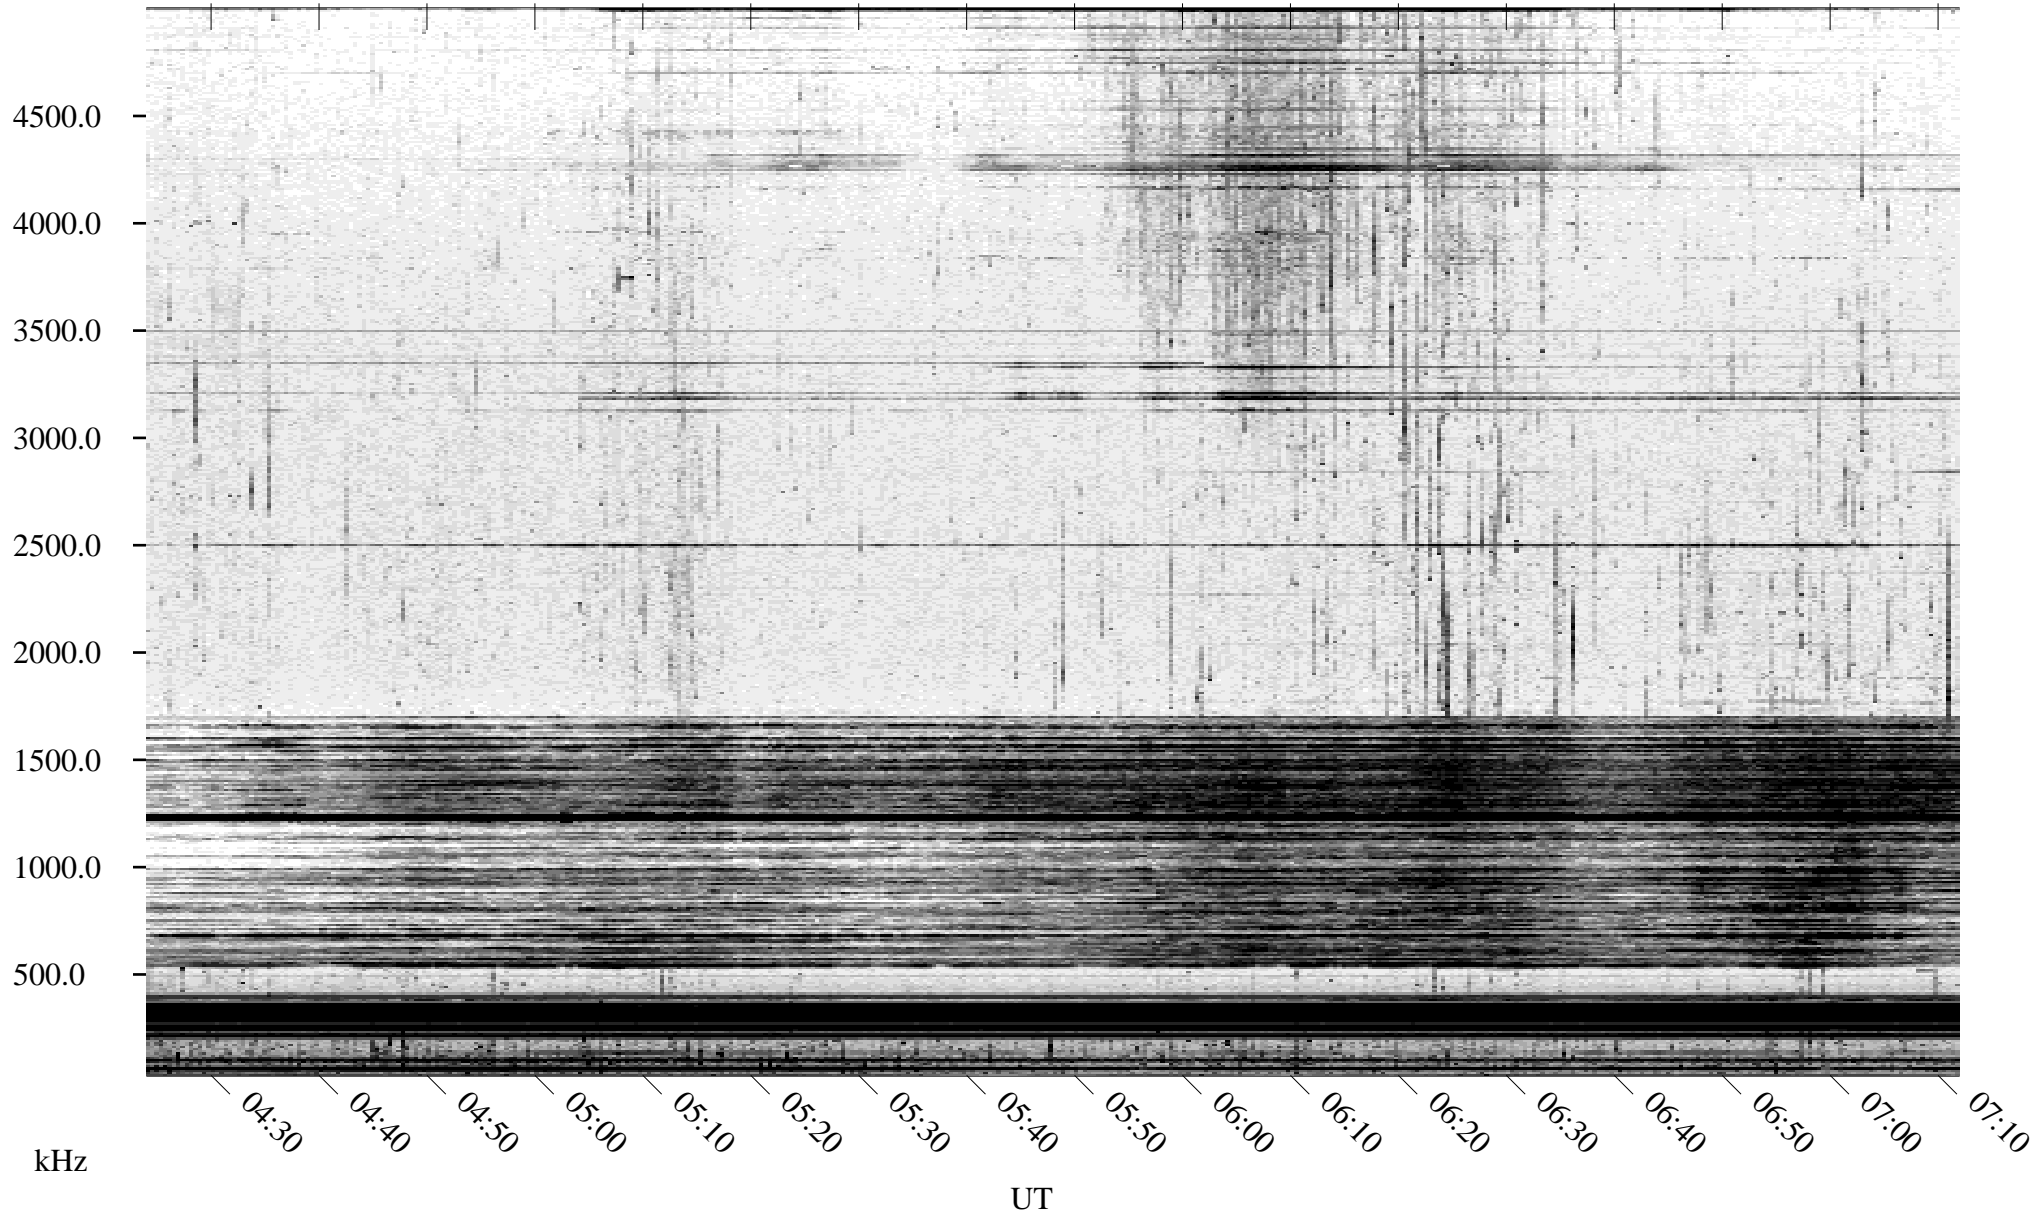

06/16/2005 Churchill, Manitoba

Linear Scale Black = 161 White = 15

ch05167l.r00m max_12

Page 1

06/16/2005 Churchill, Manitoba

Linear Scale Black = 161 White = 15

ch05167l.r00m max_12

Page 2

06/17/2005 Churchill, Manitoba

Linear Scale Black = 161 White = 15

ch05167l.r00m max_12

Page 3

06/17/2005 Churchill, Manitoba

Linear Scale Black = 161 White = 15

ch05167l.r00m max_12

Page 4

06/17/2005 Churchill, Manitoba

Linear Scale Black = 161 White = 15

ch05167l.r00m max_12

Page 5

06/17/2005 Churchill, Manitoba

Linear Scale Black = 161 White = 15

ch05167l.r00m max_12

Page 6

06/17/2005 Churchill, Manitoba

Linear Scale Black = 161 White = 15

ch05167l.r00m max_12

Page 7

06/17/2005 Churchill, Manitoba

Linear Scale Black = 161 White = 15

ch05167l.r00m max_12