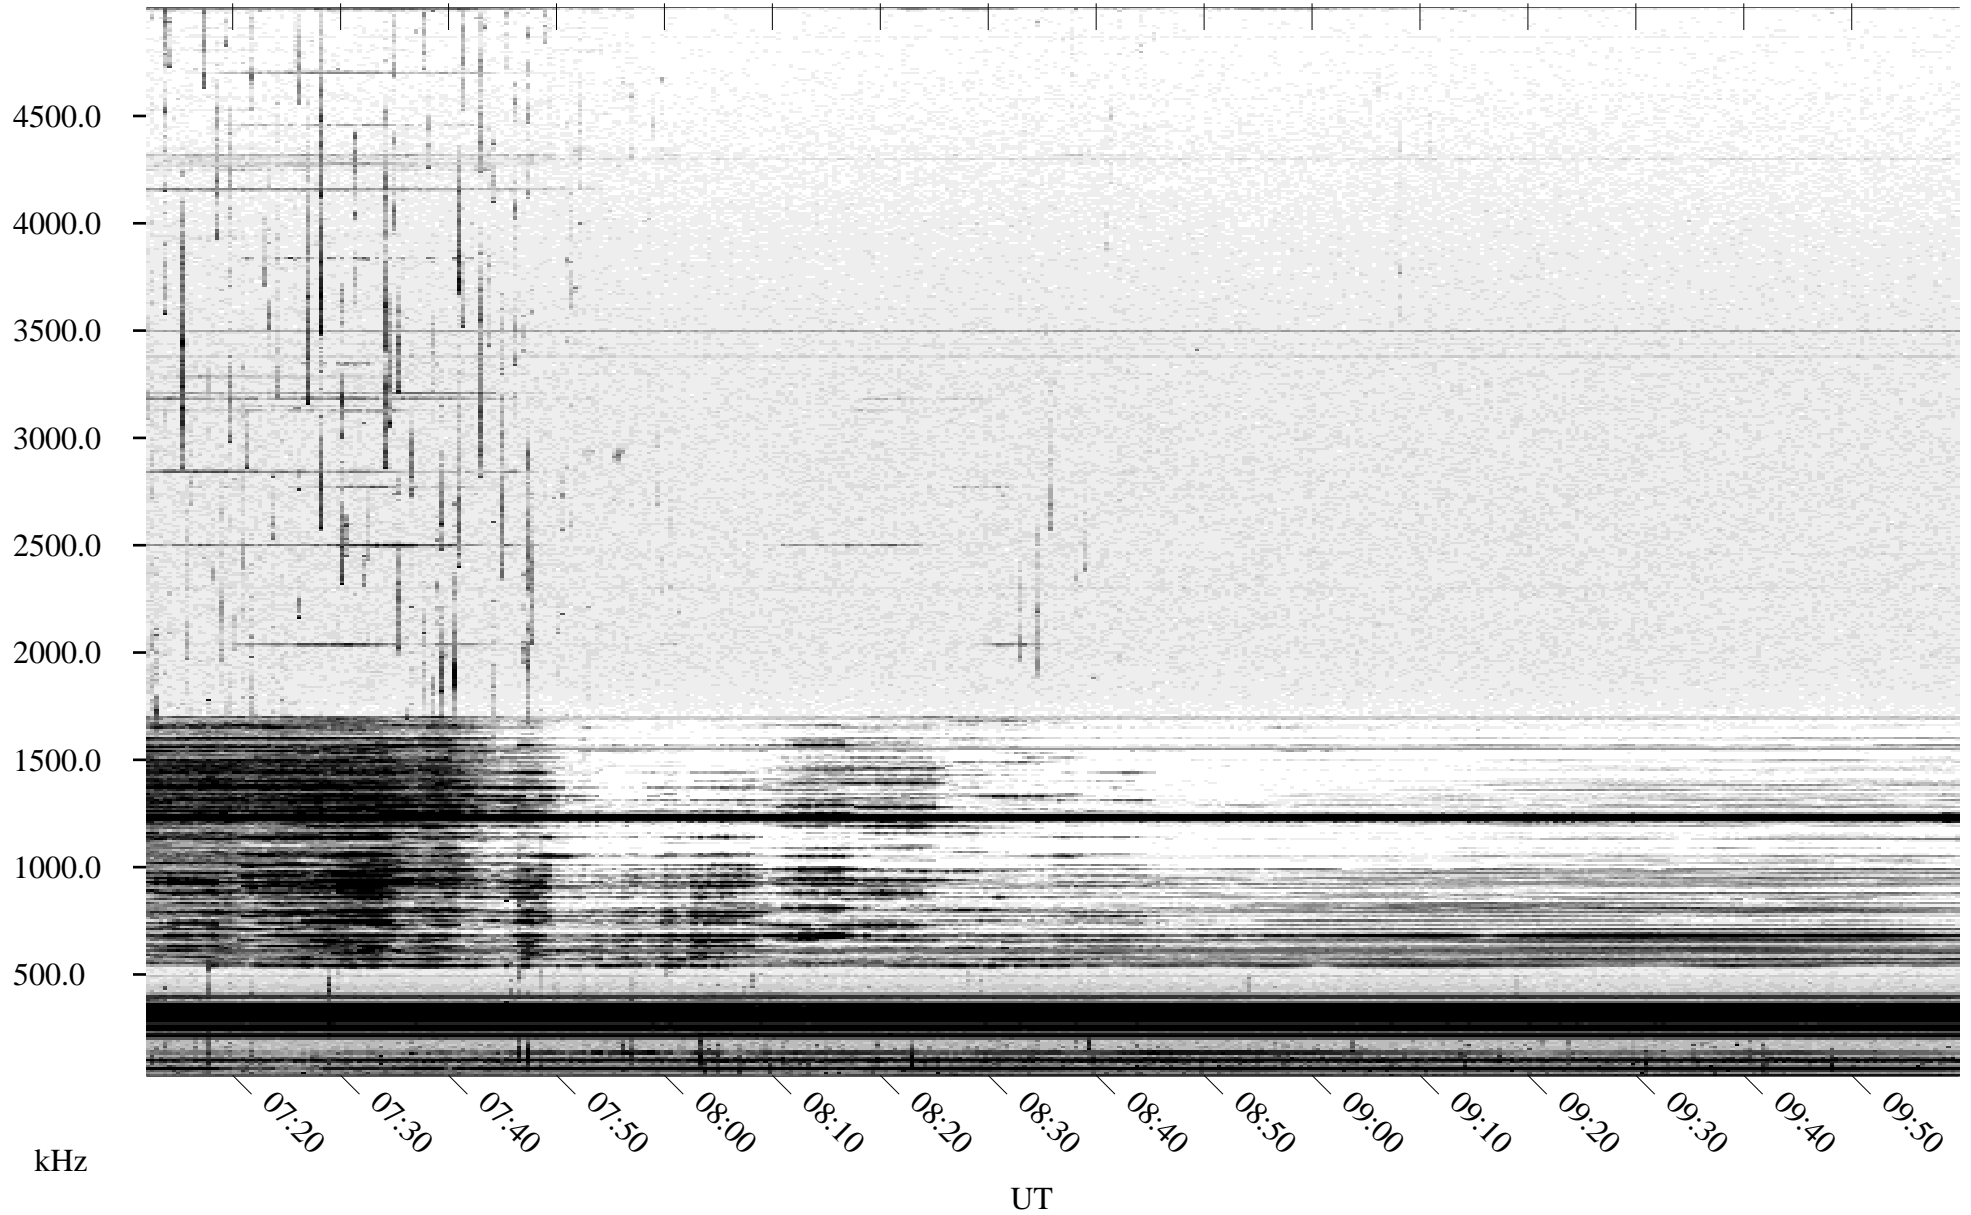

06/16/2005 Churchill, Manitoba

Linear Scale Black = 161 White = 15

ch05167l.r00m max_12

Page 1

06/16/2005 Churchill, Manitoba

Linear Scale Black = 161 White = 15

ch05167l.r00m max_12

Page 2

06/17/2005 Churchill, Manitoba

Linear Scale Black = 161 White = 15

ch05167l.r00m max_12

Page 3

06/17/2005 Churchill, Manitoba

Linear Scale Black = 161 White = 15

ch05167l.r00m max_12

Page 4

06/17/2005 Churchill, Manitoba

Linear Scale Black = 161 White = 15

ch05167l.r00m max_12

Page 5

06/17/2005 Churchill, Manitoba

Linear Scale Black = 161 White = 15

ch05167l.r00m max_12

Page 6

06/17/2005 Churchill, Manitoba

Linear Scale Black = 161 White = 15

ch05167l.r00m max_12

Page 7

06/17/2005 Churchill, Manitoba

Linear Scale Black = 161 White = 15

ch05167l.r00m max_12