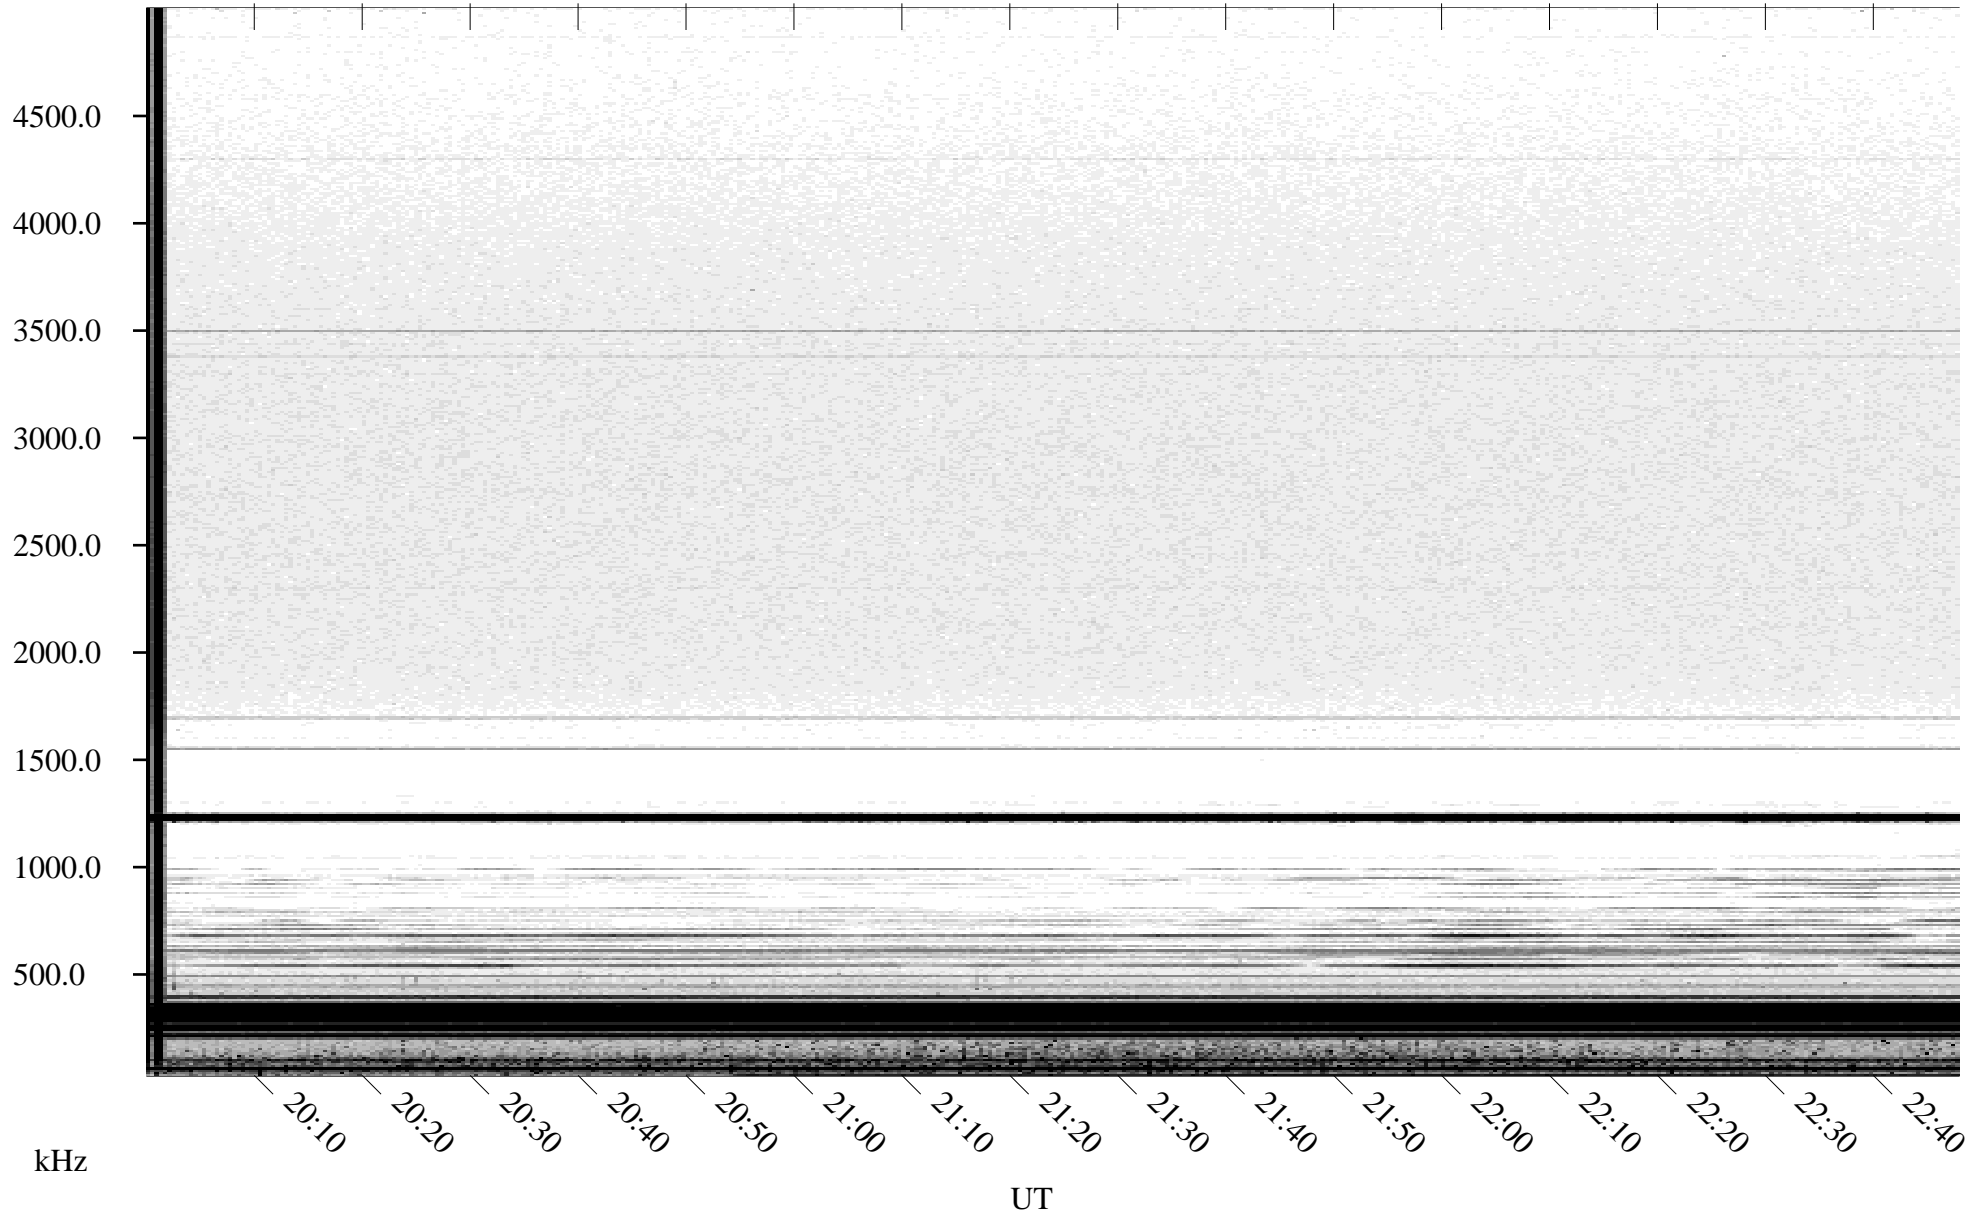

06/16/2005 Churchill, Manitoba

Linear Scale Black = 161 White = 15

ch05167l.r00m max_12

Page 1

06/16/2005 Churchill, Manitoba

Linear Scale Black = 161 White = 15

ch05167l.r00m max_12

Page 2

06/17/2005 Churchill, Manitoba

Linear Scale Black = 161 White = 15

ch05167l.r00m max_12

Page 3

06/17/2005 Churchill, Manitoba

Linear Scale Black = 161 White = 15

ch05167l.r00m max_12

Page 4

06/17/2005 Churchill, Manitoba

Linear Scale Black = 161 White = 15

ch05167l.r00m max_12

Page 5

06/17/2005 Churchill, Manitoba

Linear Scale Black = 161 White = 15

ch05167l.r00m max_12

Page 6

06/17/2005 Churchill, Manitoba

Linear Scale Black = 161 White = 15

ch05167l.r00m max_12

Page 7

06/17/2005 Churchill, Manitoba

Linear Scale Black = 161 White = 15

ch05167l.r00m max_12