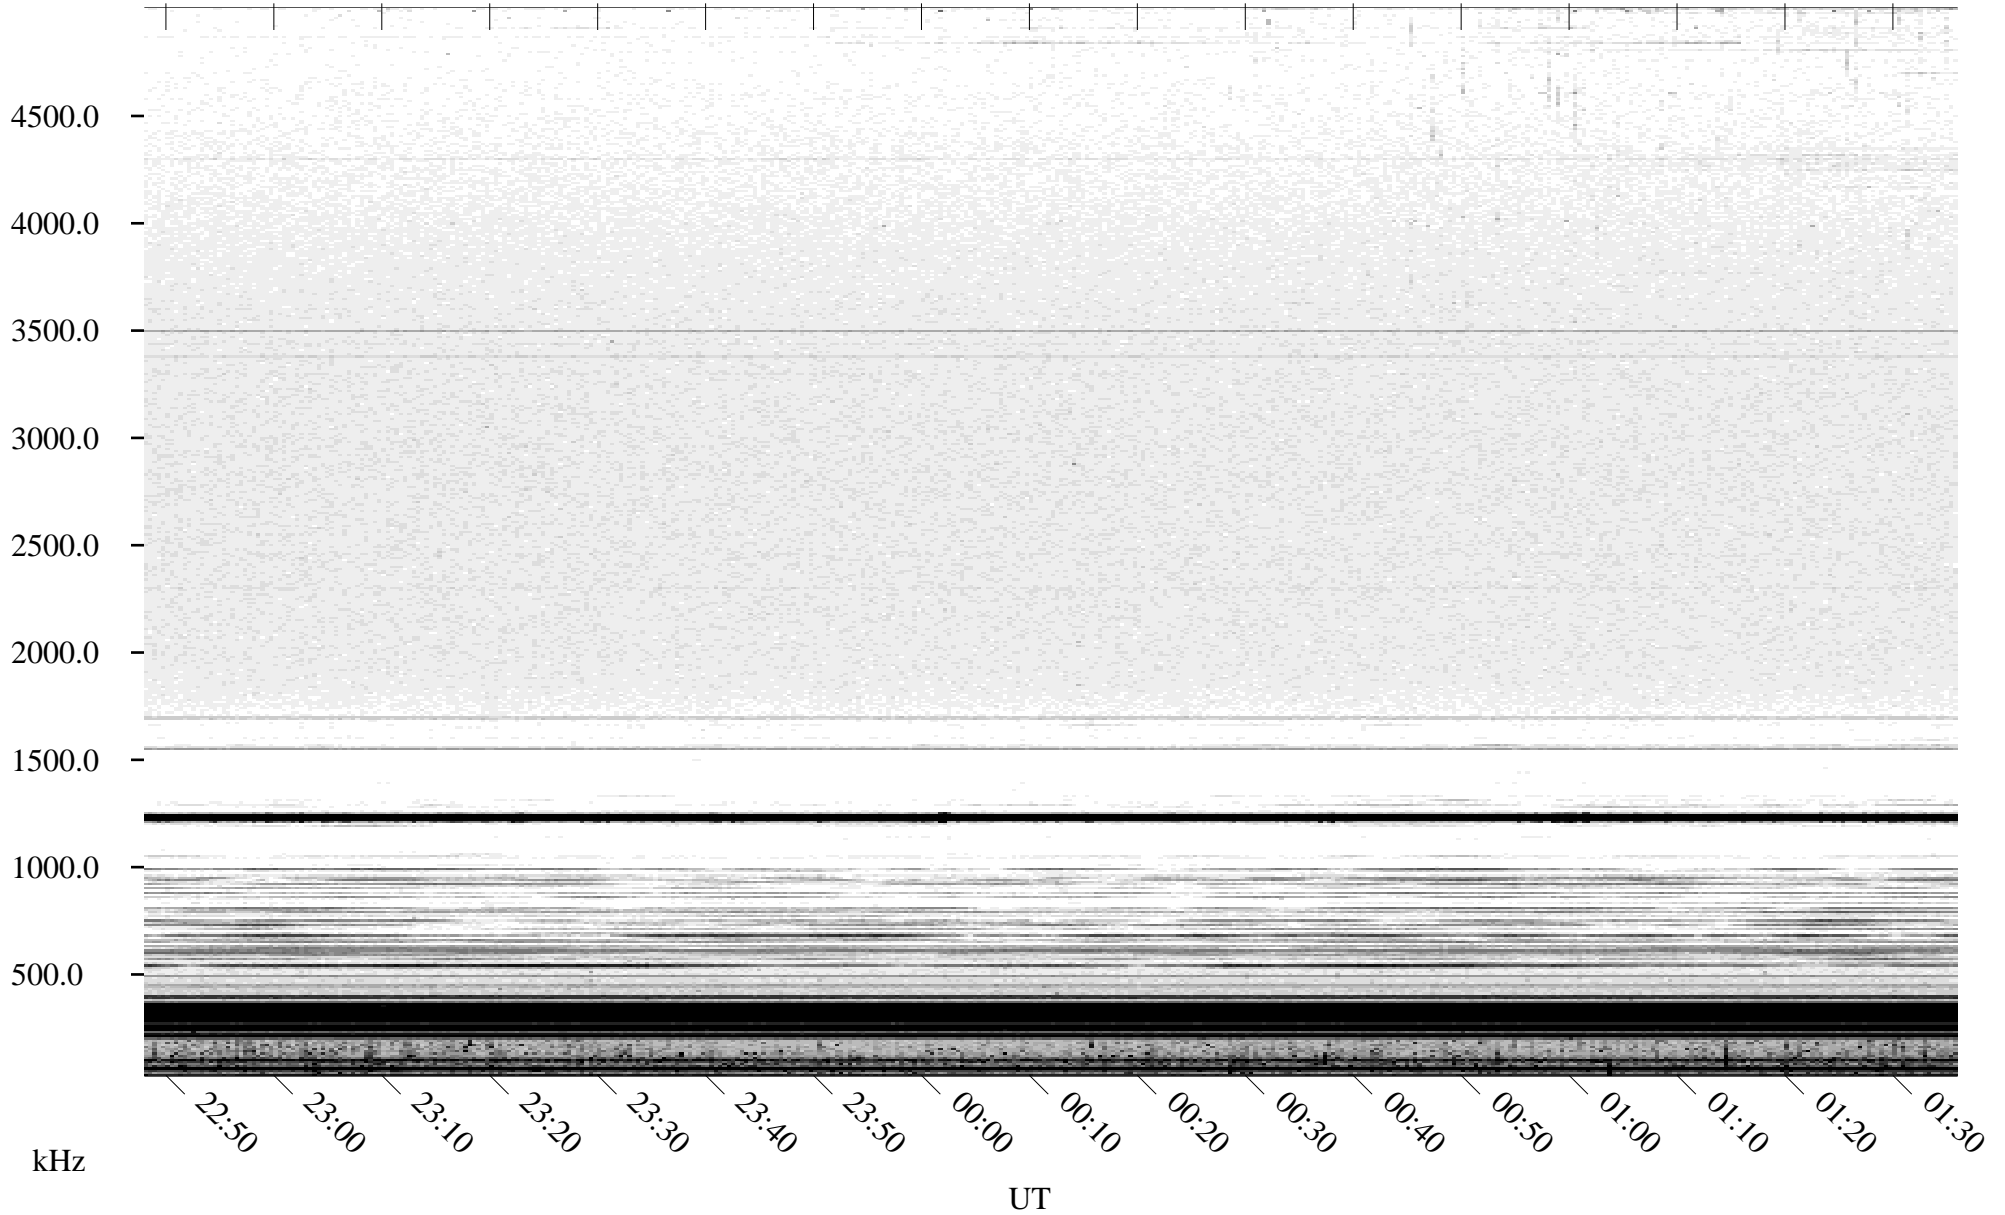

06/16/2005 Churchill, Manitoba

Linear Scale Black = 161 White = 15

ch05167l.r00m max_12

Page 1

06/16/2005 Churchill, Manitoba

Linear Scale Black = 161 White = 15

ch05167l.r00m max_12

Page 2

06/17/2005 Churchill, Manitoba

Linear Scale Black = 161 White = 15

ch05167l.r00m max_12

Page 3

06/17/2005 Churchill, Manitoba

Linear Scale Black = 161 White = 15

ch05167l.r00m max_12

Page 4

06/17/2005 Churchill, Manitoba

Linear Scale Black = 161 White = 15

ch05167l.r00m max_12

Page 5

06/17/2005 Churchill, Manitoba

Linear Scale Black = 161 White = 15

ch05167l.r00m max_12

Page 6

06/17/2005 Churchill, Manitoba

Linear Scale Black = 161 White = 15

ch05167l.r00m max_12

Page 7

06/17/2005 Churchill, Manitoba

Linear Scale Black = 161 White = 15

ch05167l.r00m max_12