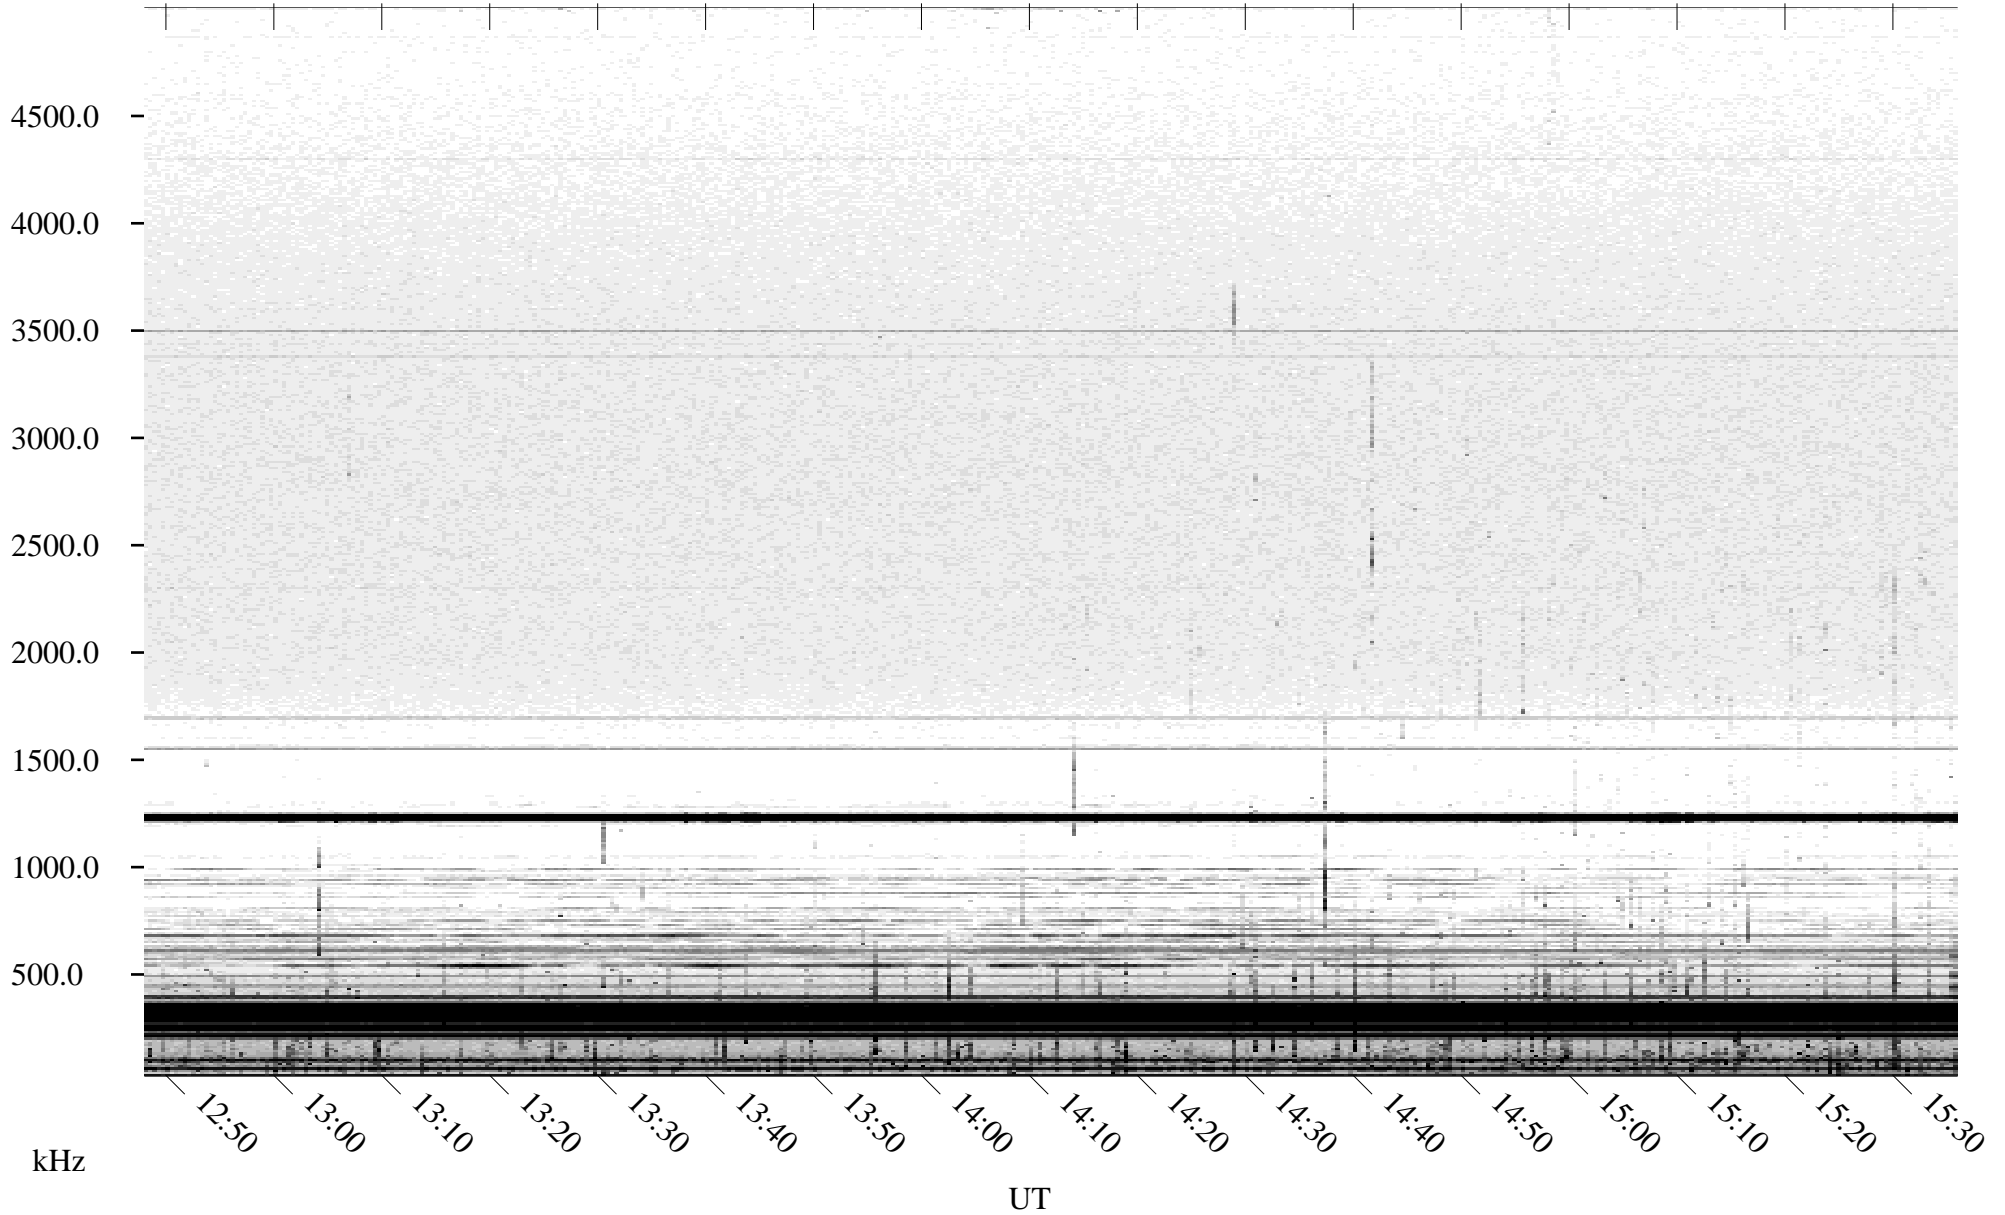

06/17/2005 Churchill, Manitoba

Linear Scale Black = 161 White = 15

ch05168l.r00m max_12

Page 1

06/17/2005 Churchill, Manitoba

Linear Scale Black = 161 White = 15

ch05168l.r00m max_12

Page 2

06/18/2005 Churchill, Manitoba

Linear Scale Black = 161 White = 15

ch05168l.r00m max_12

Page 3

06/18/2005 Churchill, Manitoba

Linear Scale Black = 161 White = 15

ch05168l.r00m max_12

Page 4

06/18/2005 Churchill, Manitoba

Linear Scale Black = 161 White = 15

ch05168l.r00m max_12

Page 5

06/18/2005 Churchill, Manitoba

Linear Scale Black = 161 White = 15

ch05168l.r00m max_12

Page 6

06/18/2005 Churchill, Manitoba

Linear Scale Black = 161 White = 15

ch05168l.r00m max_12

Page 7

06/18/2005 Churchill, Manitoba

Linear Scale Black = 161 White = 15

ch05168l.r00m max_12