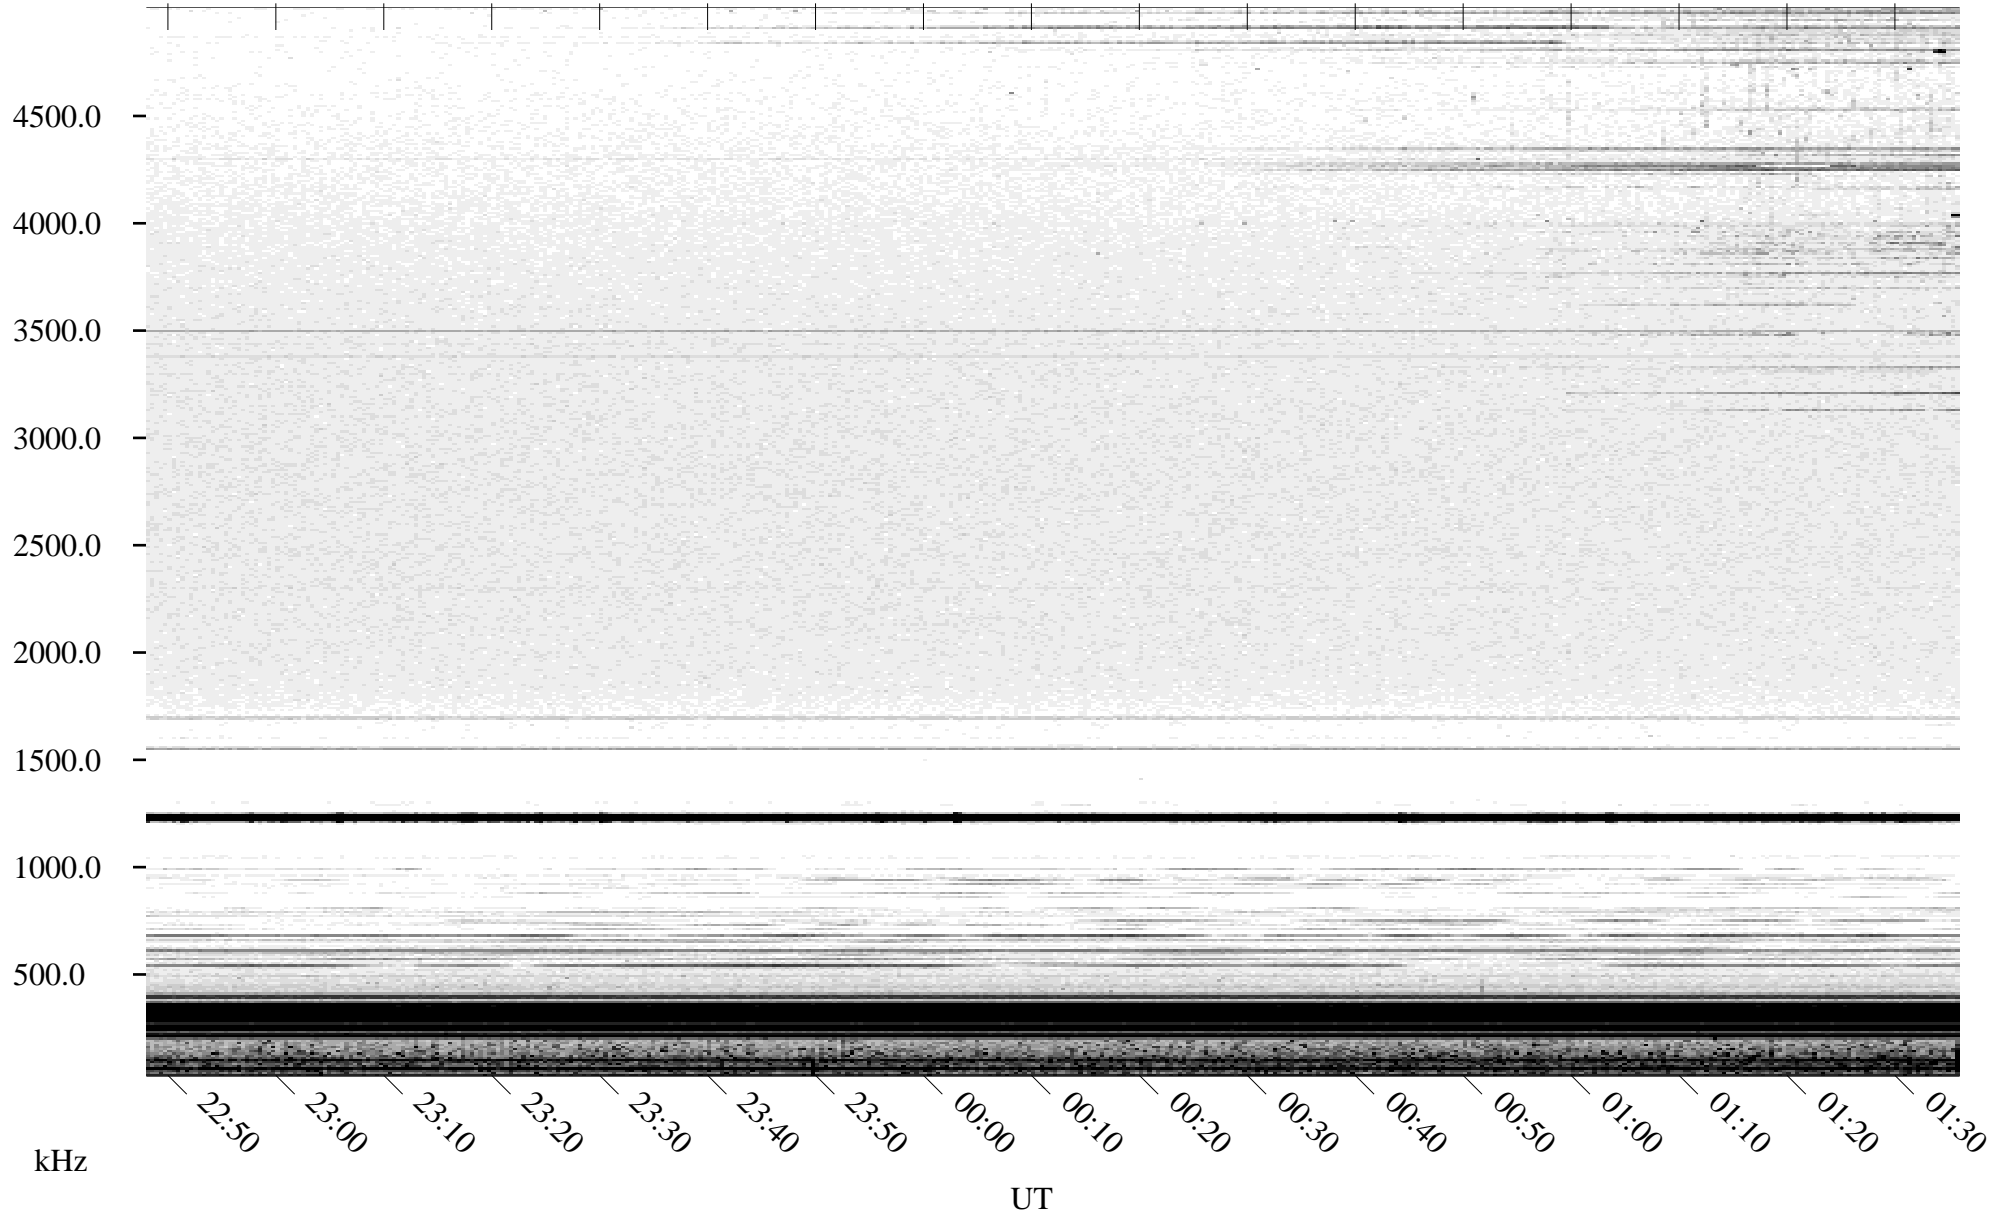

06/17/2005 Churchill, Manitoba

Linear Scale Black = 161 White = 15

ch05168l.r00m max_12

Page 1

06/17/2005 Churchill, Manitoba

Linear Scale Black = 161 White = 15

ch05168l.r00m max_12

Page 2

06/18/2005 Churchill, Manitoba

Linear Scale Black = 161 White = 15

ch05168l.r00m max_12

Page 3

06/18/2005 Churchill, Manitoba

Linear Scale Black = 161 White = 15

ch05168l.r00m max_12

Page 4

06/18/2005 Churchill, Manitoba

Linear Scale Black = 161 White = 15

ch05168l.r00m max_12

Page 5

06/18/2005 Churchill, Manitoba

Linear Scale Black = 161 White = 15

ch05168l.r00m max_12

Page 6

06/18/2005 Churchill, Manitoba

Linear Scale Black = 161 White = 15

ch05168l.r00m max_12

Page 7

06/18/2005 Churchill, Manitoba

Linear Scale Black = 161 White = 15

ch05168l.r00m max_12