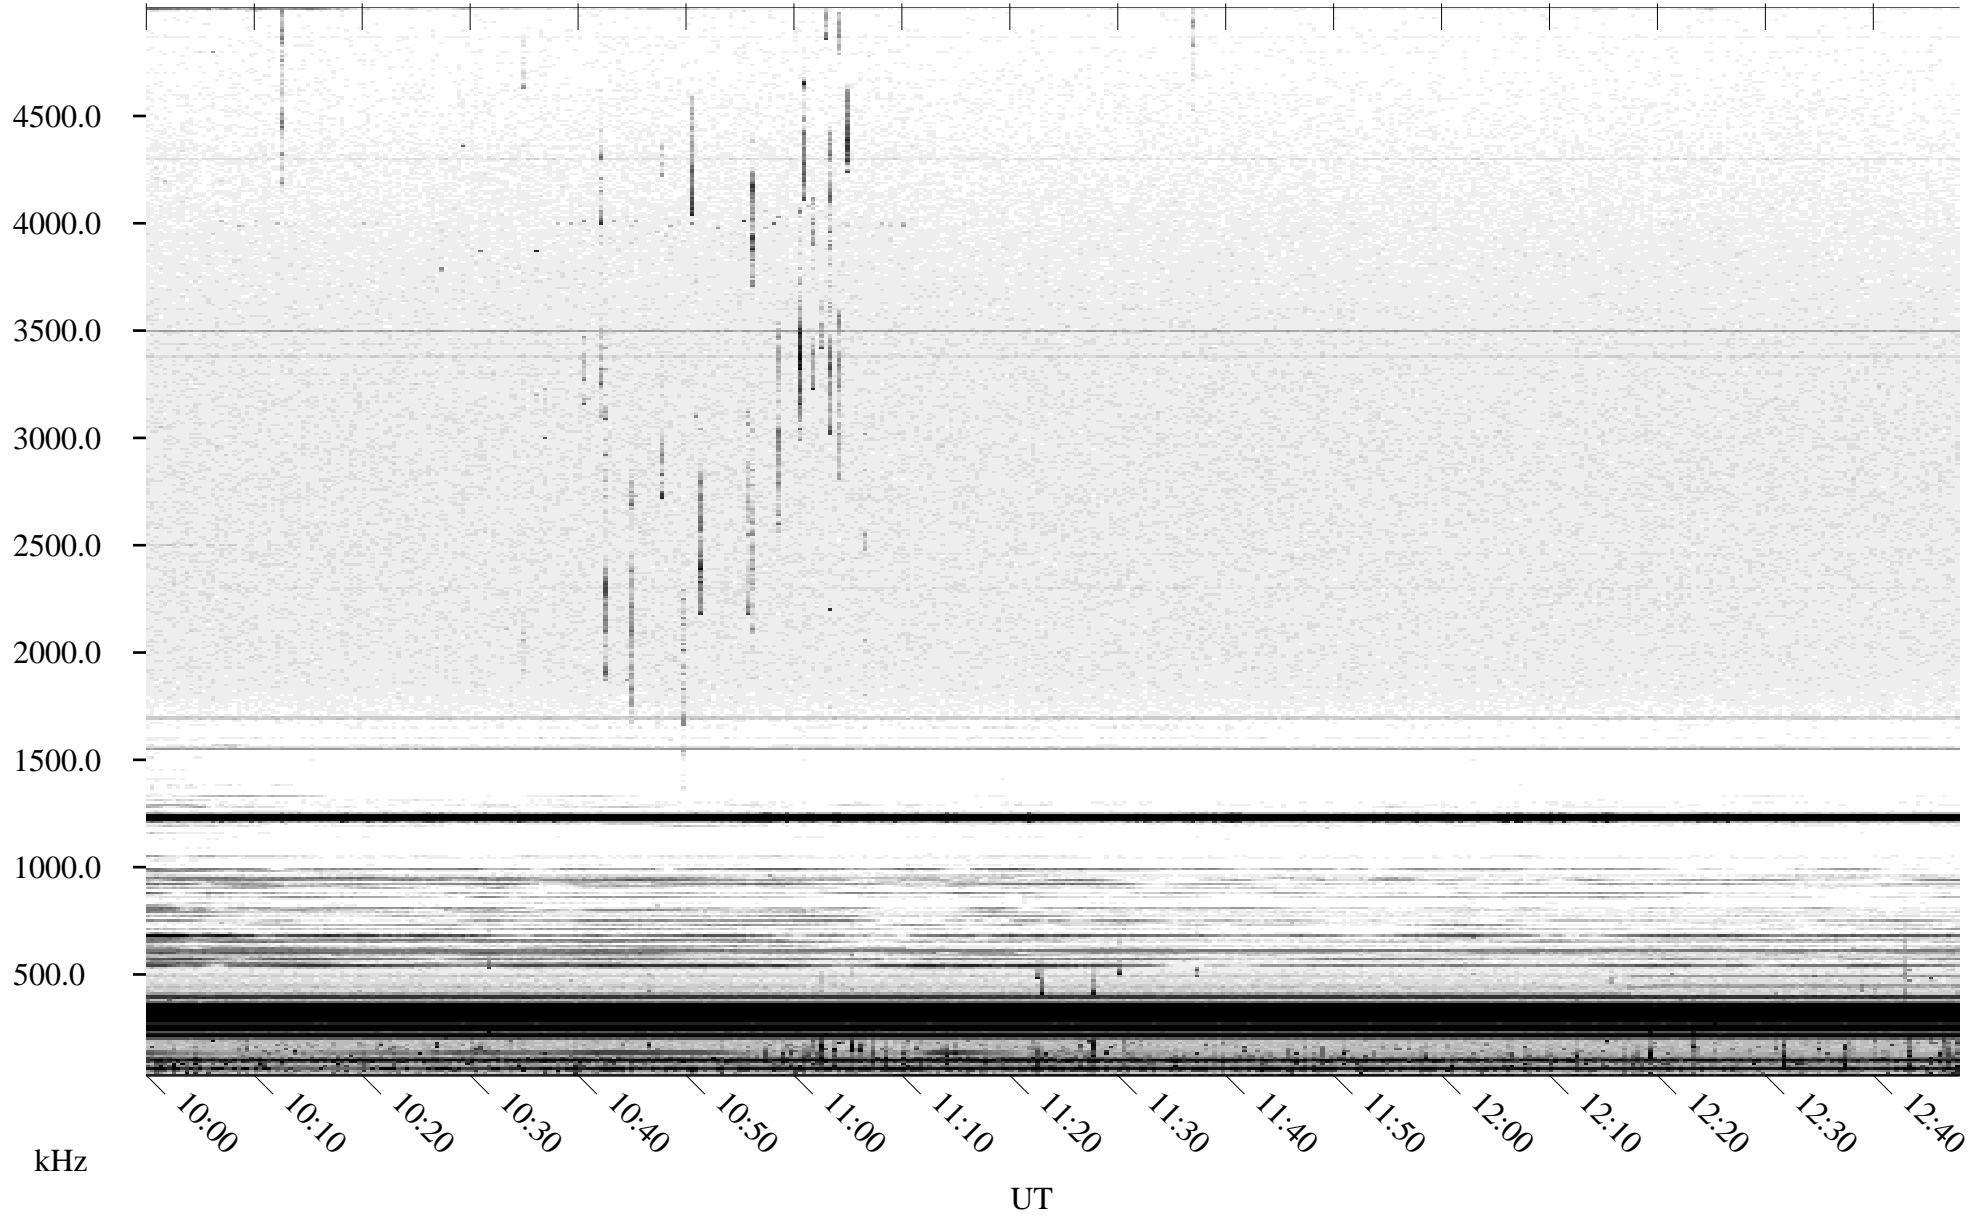

06/17/2005 Churchill, Manitoba

Linear Scale Black = 161 White = 15

ch05168l.r00m max_12

Page 1

06/17/2005 Churchill, Manitoba

Linear Scale Black = 161 White = 15

ch05168l.r00m max_12

Page 2

06/18/2005 Churchill, Manitoba

Linear Scale Black = 161 White = 15

ch05168l.r00m max_12

Page 3

06/18/2005 Churchill, Manitoba

Linear Scale Black = 161 White = 15

ch05168l.r00m max_12

Page 4

06/18/2005 Churchill, Manitoba

Linear Scale Black = 161 White = 15

ch05168l.r00m max_12

Page 5

06/18/2005 Churchill, Manitoba

Linear Scale Black = 161 White = 15

ch05168l.r00m max_12

Page 6

06/18/2005 Churchill, Manitoba

Linear Scale Black = 161 White = 15

ch05168l.r00m max_12

Page 7

06/18/2005 Churchill, Manitoba

Linear Scale Black = 161 White = 15

ch05168l.r00m max_12