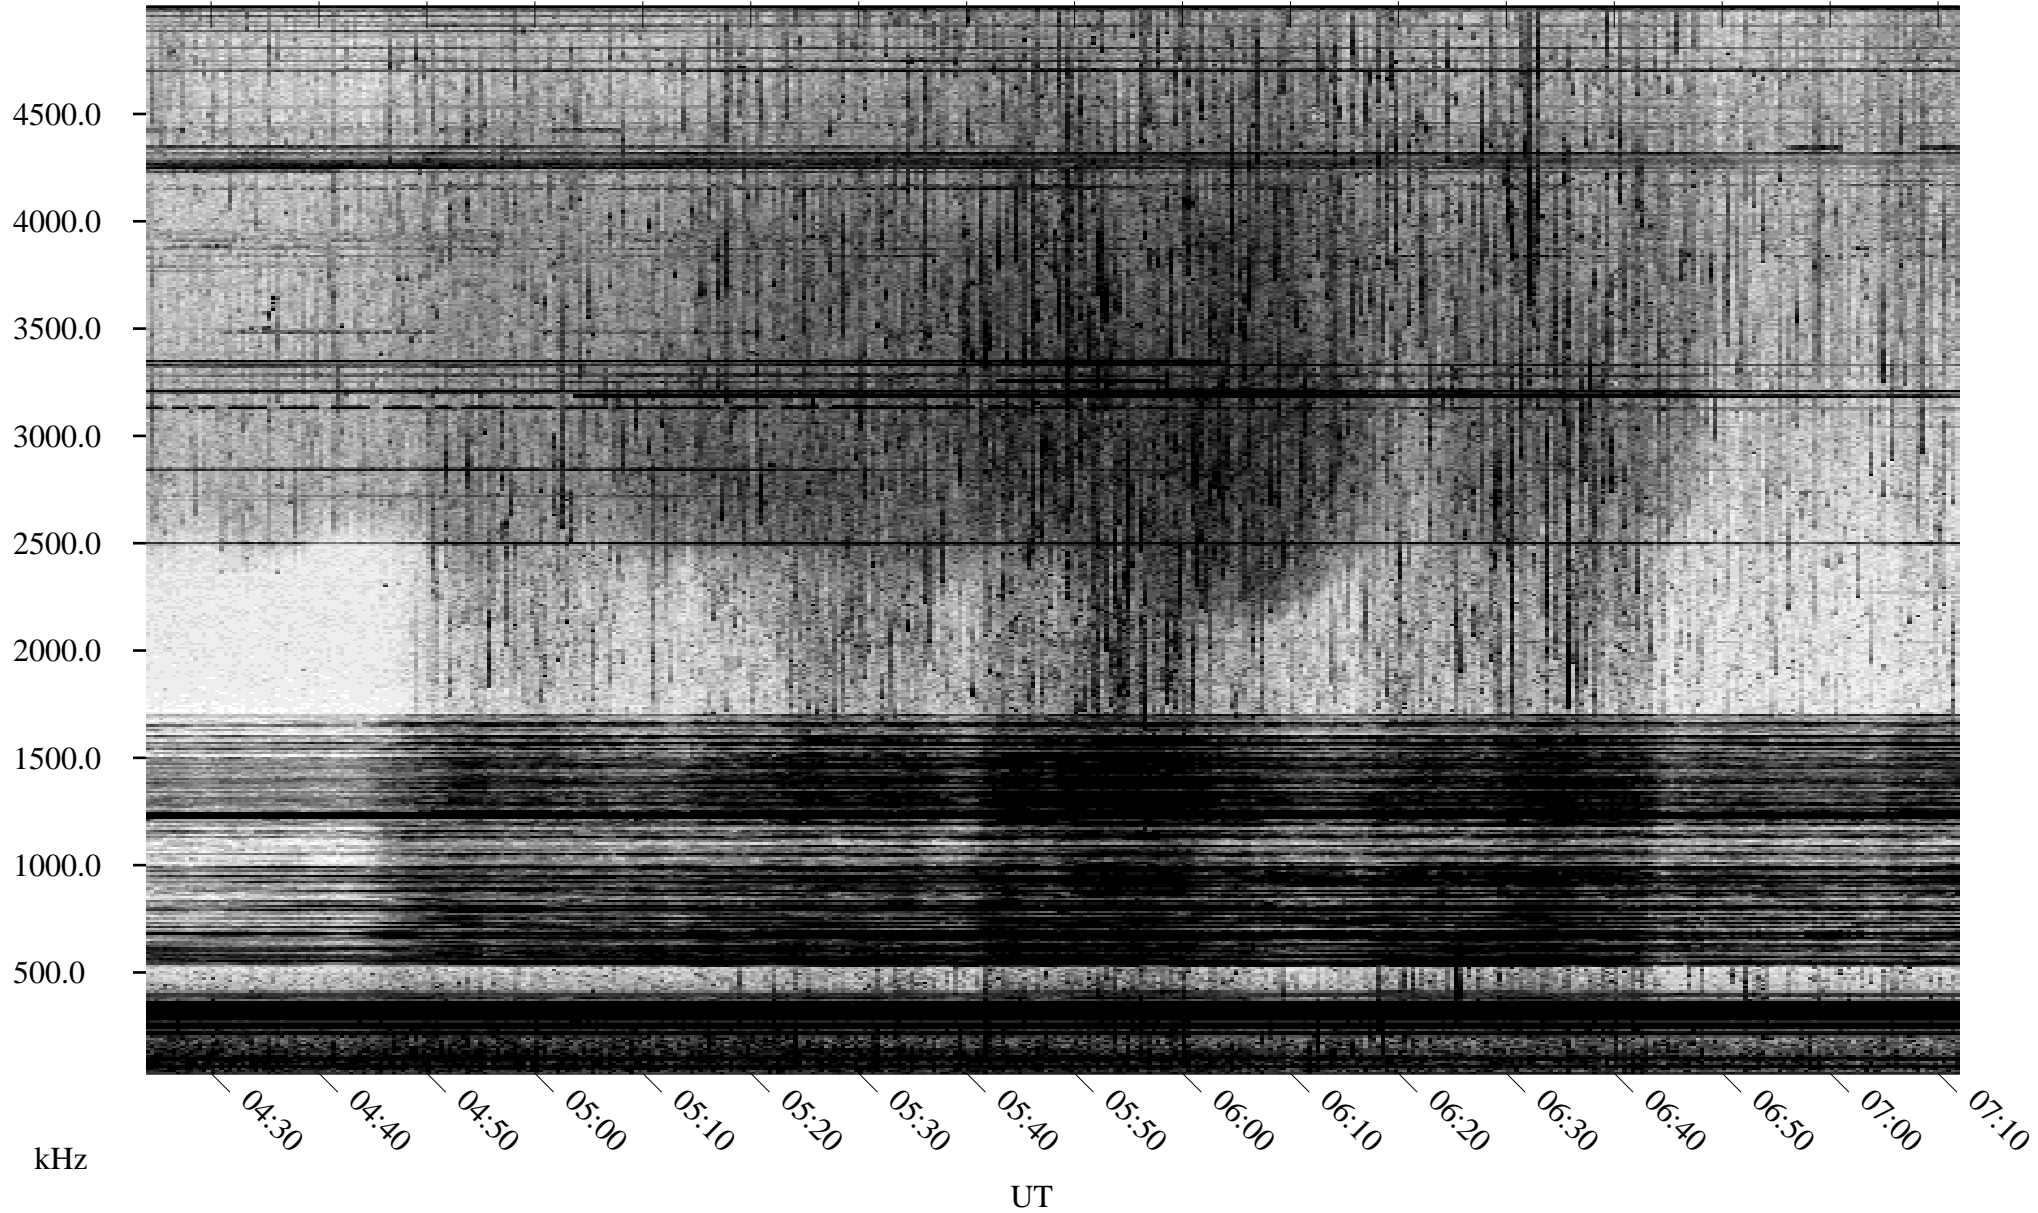

06/17/2005 Churchill, Manitoba

Linear Scale Black = 161 White = 15

ch05168l.r00m max_12

Page 1

06/17/2005 Churchill, Manitoba

Linear Scale Black = 161 White = 15

ch05168l.r00m max_12

Page 2

06/18/2005 Churchill, Manitoba

Linear Scale Black = 161 White = 15

ch05168l.r00m max_12

Page 3

06/18/2005 Churchill, Manitoba

Linear Scale Black = 161 White = 15

ch05168l.r00m max_12

Page 4

06/18/2005 Churchill, Manitoba

Linear Scale Black = 161 White = 15

ch05168l.r00m max_12

Page 5

06/18/2005 Churchill, Manitoba

Linear Scale Black = 161 White = 15

ch05168l.r00m max_12

Page 6

06/18/2005 Churchill, Manitoba

Linear Scale Black = 161 White = 15

ch05168l.r00m max_12

Page 7

06/18/2005 Churchill, Manitoba

Linear Scale Black = 161 White = 15

ch05168l.r00m max_12