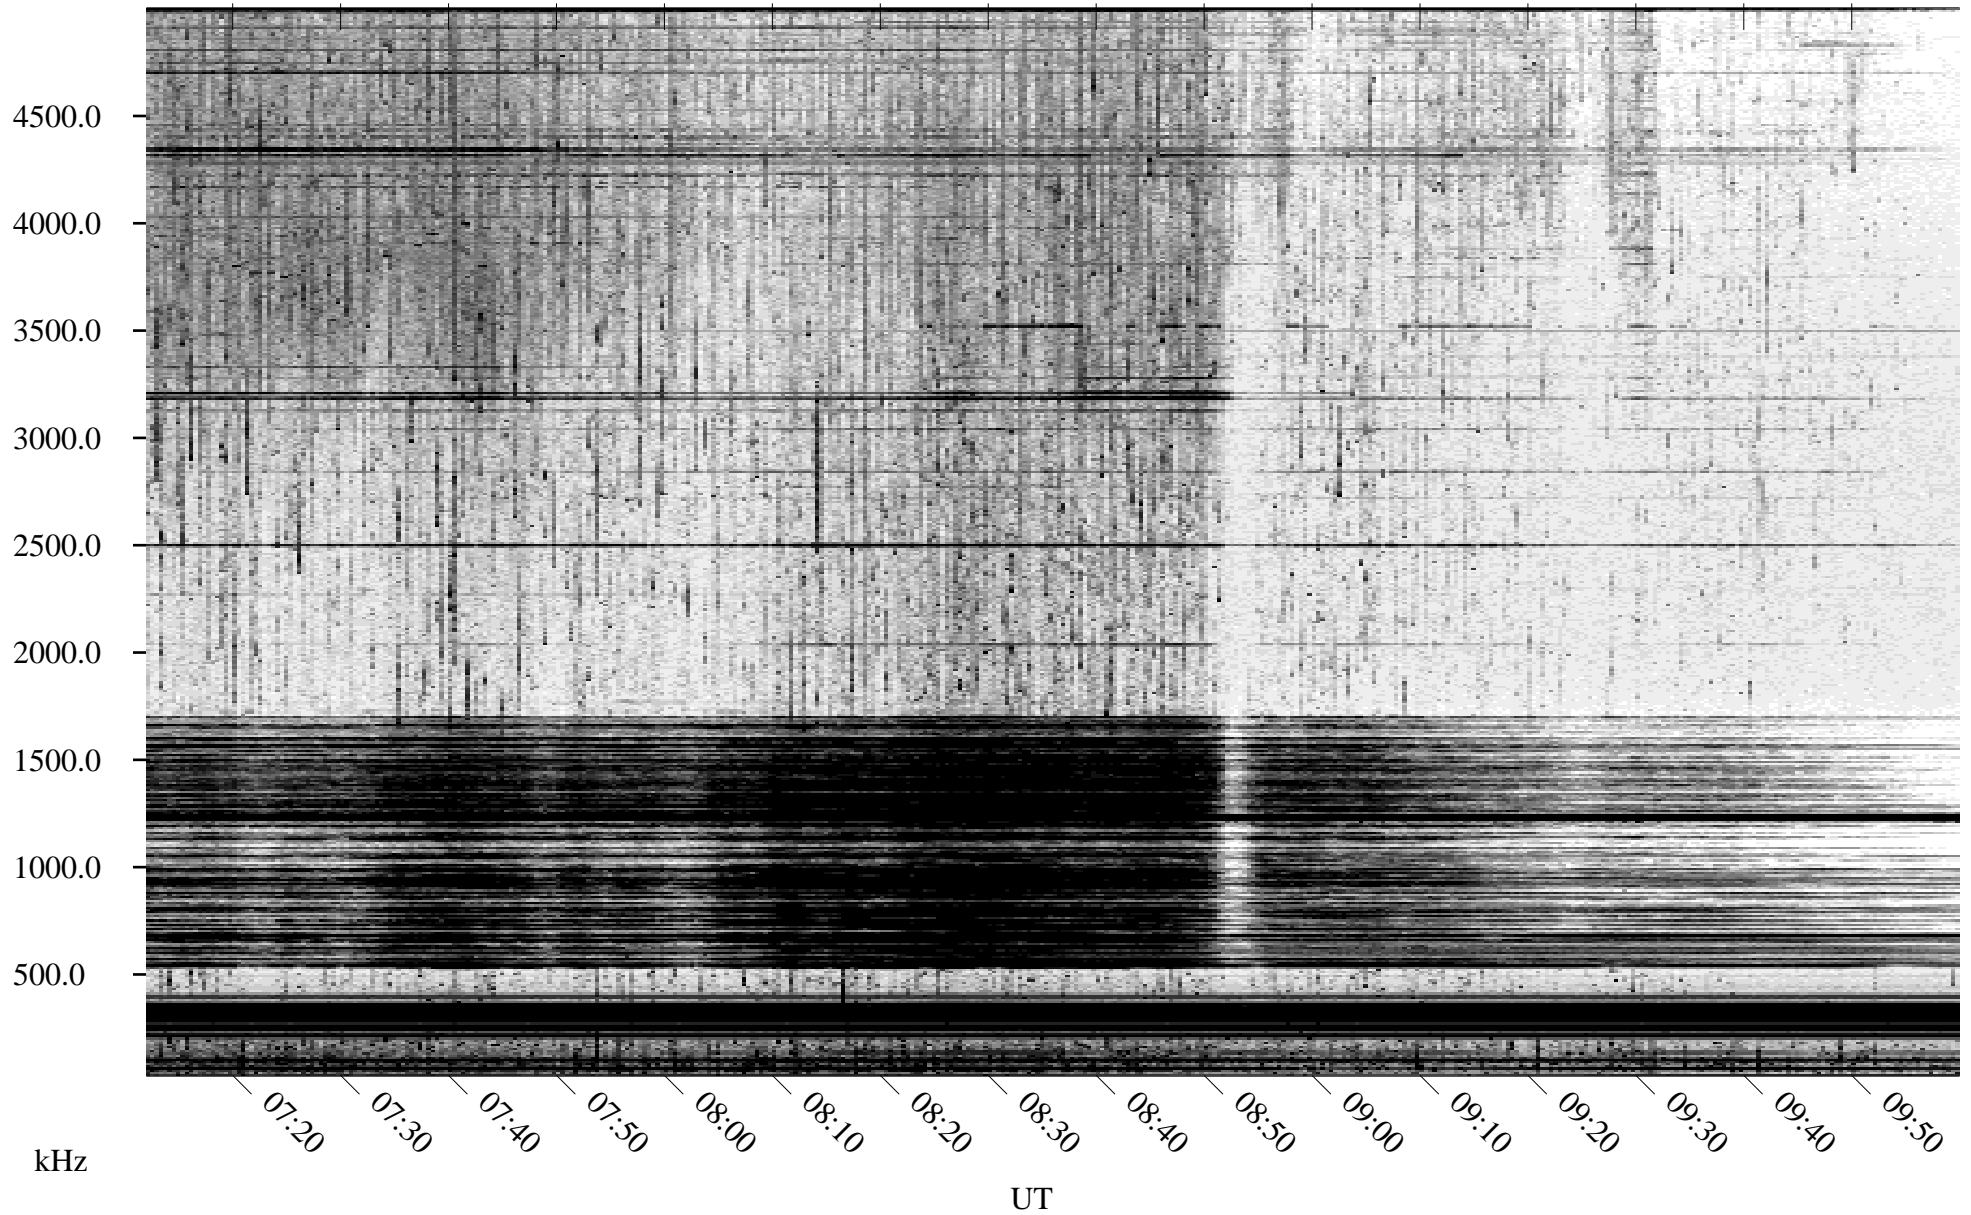

06/17/2005 Churchill, Manitoba

Linear Scale Black = 161 White = 15

ch05168l.r00m max_12

Page 1

06/17/2005 Churchill, Manitoba

Linear Scale Black = 161 White = 15

ch05168l.r00m max_12

Page 2

06/18/2005 Churchill, Manitoba

Linear Scale Black = 161 White = 15

ch05168l.r00m max_12

Page 3

06/18/2005 Churchill, Manitoba

Linear Scale Black = 161 White = 15

ch05168l.r00m max_12

Page 4

06/18/2005 Churchill, Manitoba

Linear Scale Black = 161 White = 15

ch05168l.r00m max_12

Page 5

06/18/2005 Churchill, Manitoba

Linear Scale Black = 161 White = 15

ch05168l.r00m max_12

Page 6

06/18/2005 Churchill, Manitoba

Linear Scale Black = 161 White = 15

ch05168l.r00m max_12

Page 7

06/18/2005 Churchill, Manitoba

Linear Scale Black = 161 White = 15

ch05168l.r00m max_12