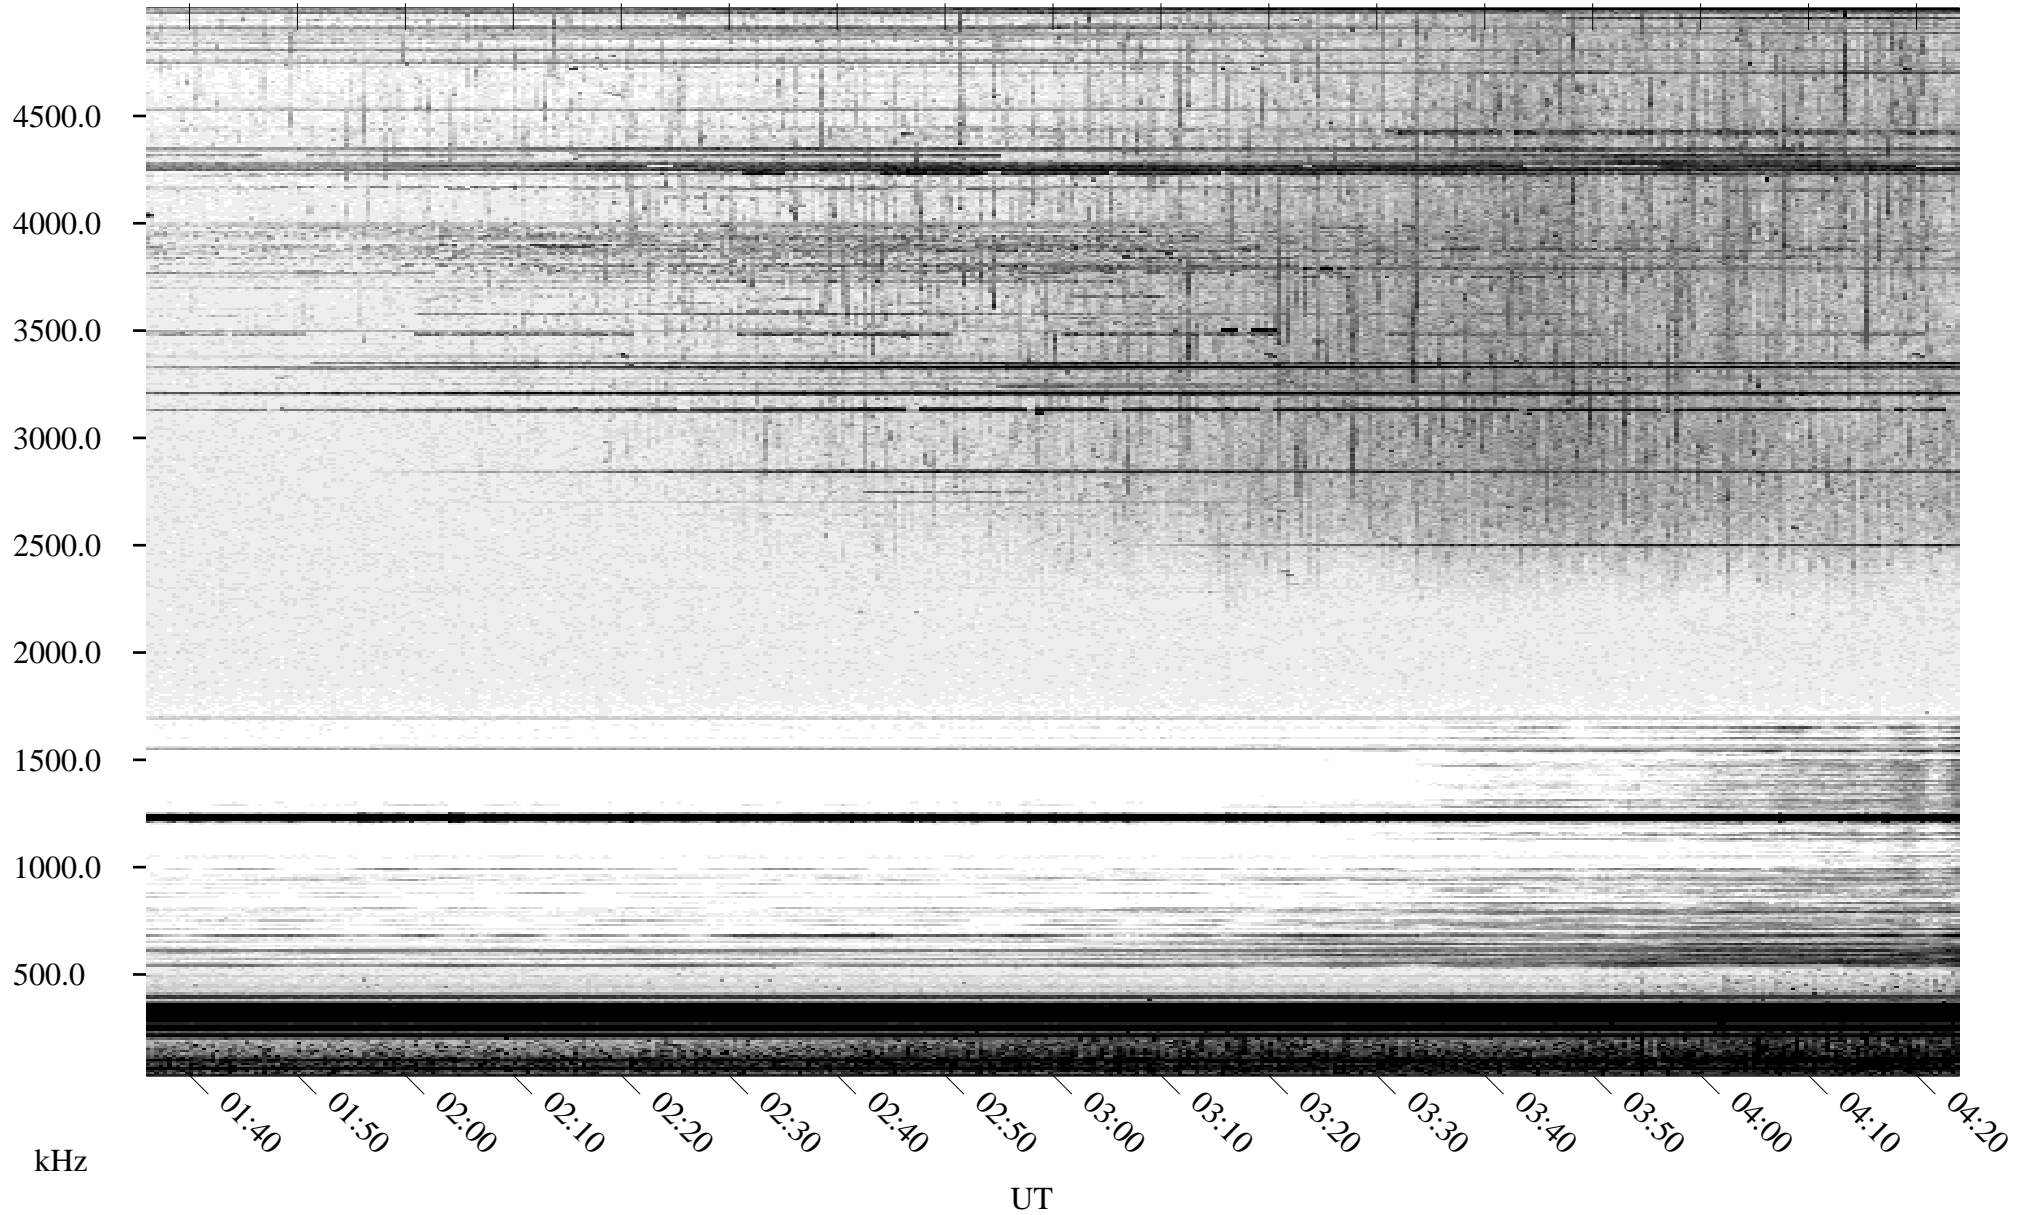

06/17/2005 Churchill, Manitoba

Linear Scale Black = 161 White = 15

ch05168l.r00m max_12

Page 1

06/17/2005 Churchill, Manitoba

Linear Scale Black = 161 White = 15

ch05168l.r00m max_12

Page 2

06/18/2005 Churchill, Manitoba

Linear Scale Black = 161 White = 15

ch05168l.r00m max_12

Page 3

06/18/2005 Churchill, Manitoba

Linear Scale Black = 161 White = 15

ch05168l.r00m max_12

Page 4

06/18/2005 Churchill, Manitoba

Linear Scale Black = 161 White = 15

ch05168l.r00m max_12

Page 5

06/18/2005 Churchill, Manitoba

Linear Scale Black = 161 White = 15

ch05168l.r00m max_12

Page 6

06/18/2005 Churchill, Manitoba

Linear Scale Black = 161 White = 15

ch05168l.r00m max_12

Page 7

06/18/2005 Churchill, Manitoba

Linear Scale Black = 161 White = 15

ch05168l.r00m max_12