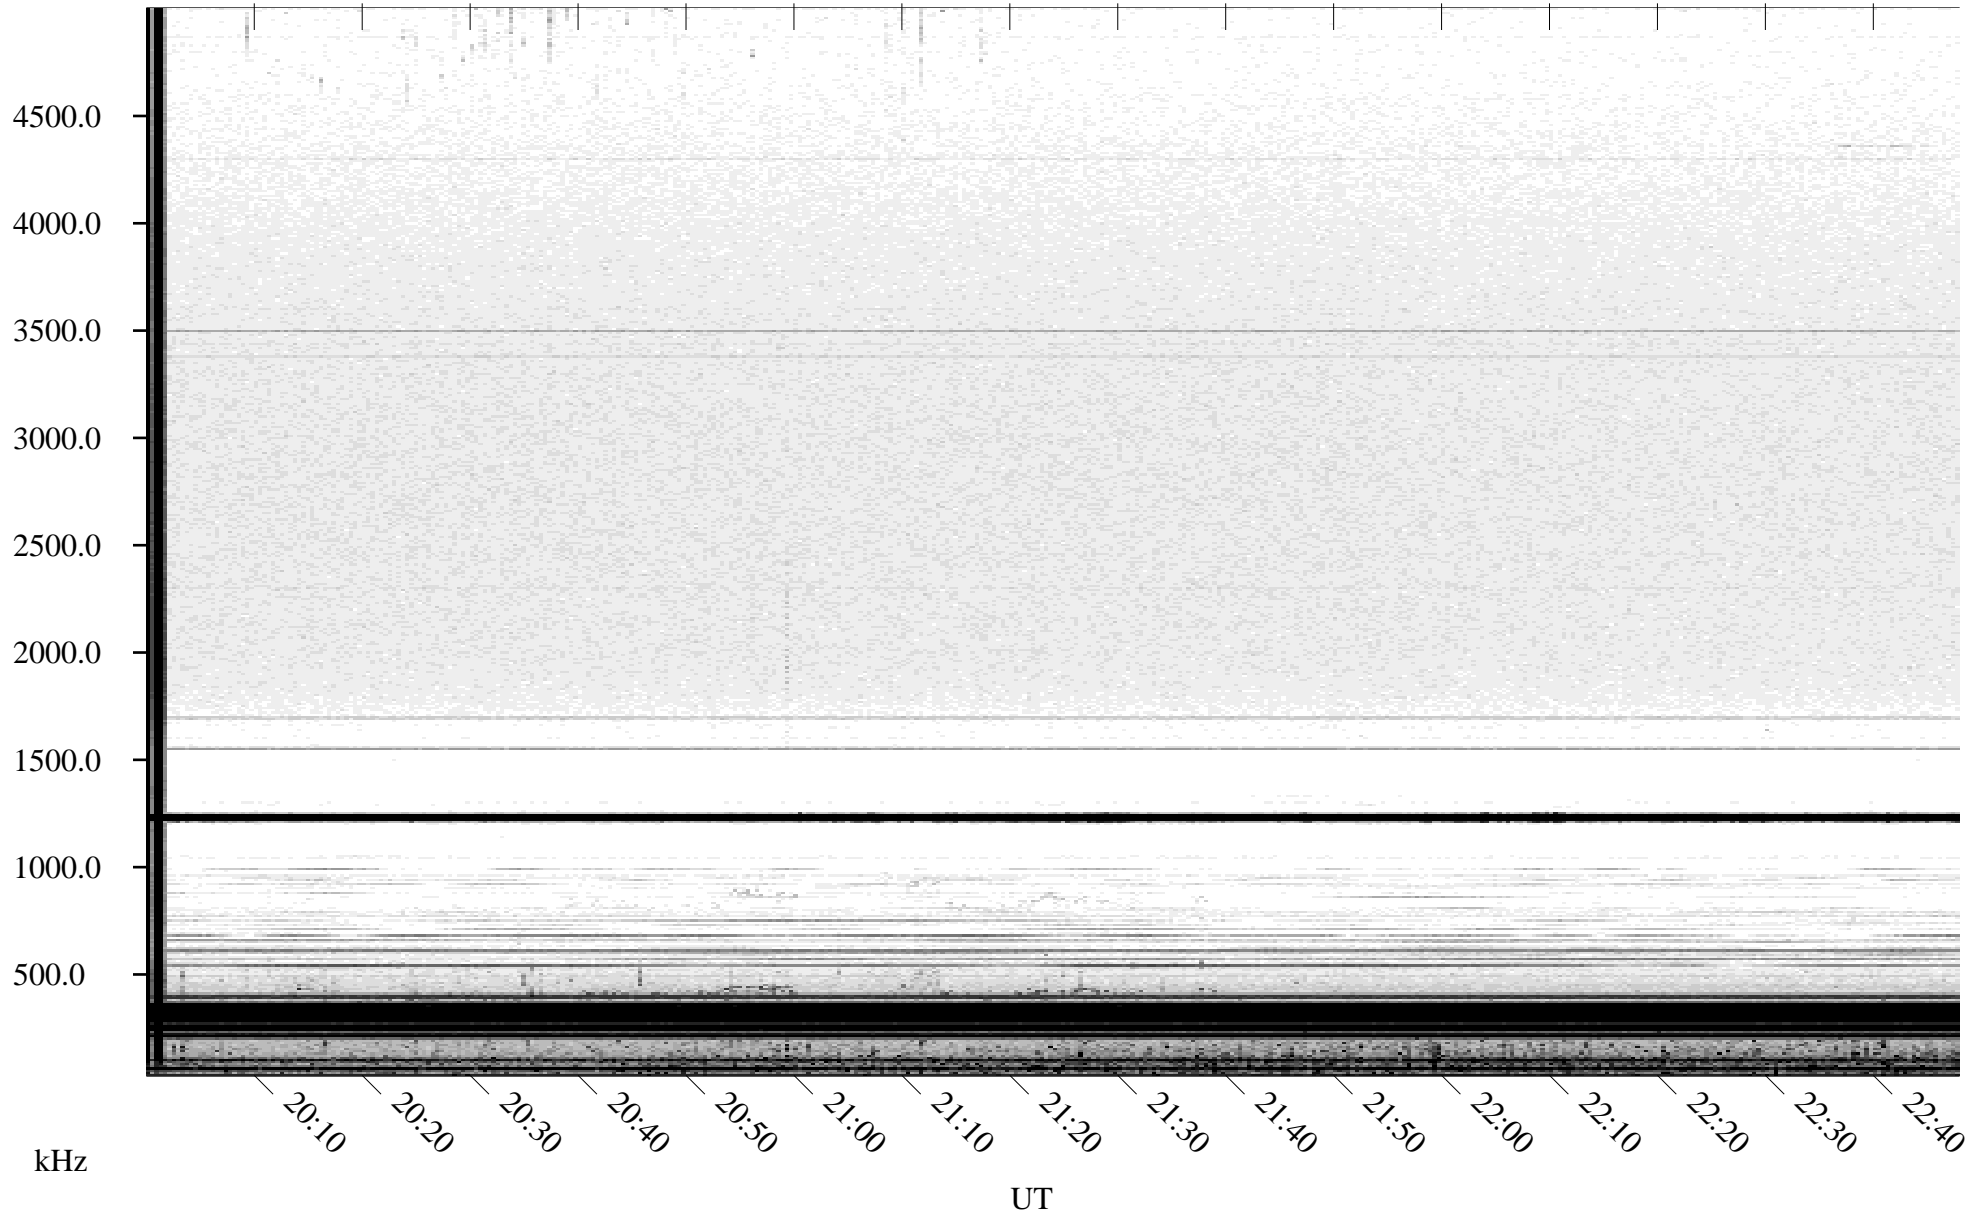

06/17/2005 Churchill, Manitoba

Linear Scale Black = 161 White = 15

ch05168l.r00m max_12

Page 1

06/17/2005 Churchill, Manitoba

Linear Scale Black = 161 White = 15

ch05168l.r00m max_12

Page 2

06/18/2005 Churchill, Manitoba

Linear Scale Black = 161 White = 15

ch05168l.r00m max_12

Page 3

06/18/2005 Churchill, Manitoba

Linear Scale Black = 161 White = 15

ch05168l.r00m max_12

Page 4

06/18/2005 Churchill, Manitoba

Linear Scale Black = 161 White = 15

ch05168l.r00m max_12

Page 5

06/18/2005 Churchill, Manitoba

Linear Scale Black = 161 White = 15

ch05168l.r00m max_12

Page 6

06/18/2005 Churchill, Manitoba

Linear Scale Black = 161 White = 15

ch05168l.r00m max_12

Page 7

06/18/2005 Churchill, Manitoba

Linear Scale Black = 161 White = 15

ch05168l.r00m max_12