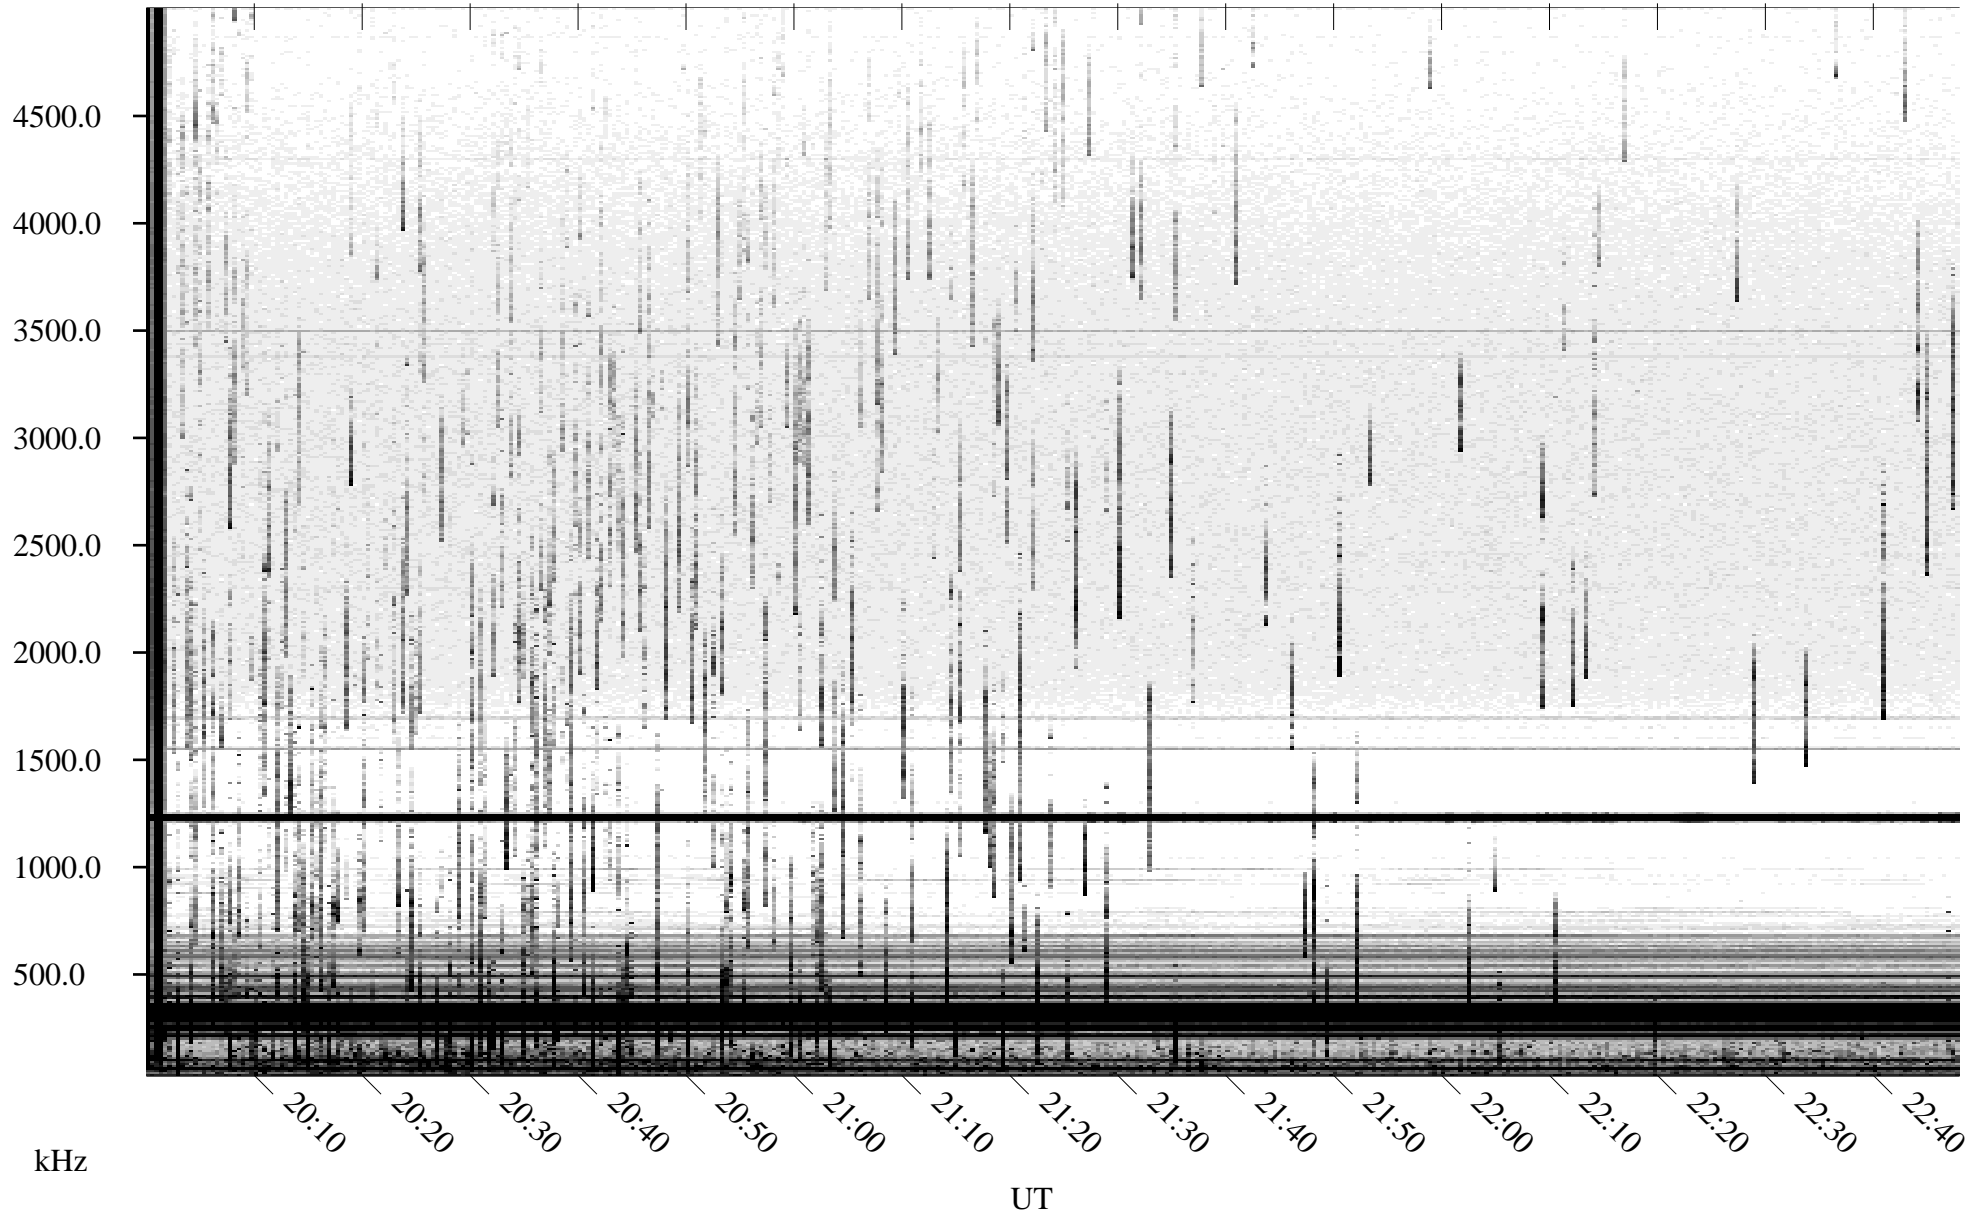

06/18/2005 Churchill, Manitoba

Linear Scale Black = 161 White = 15

ch05169l.r00m max_12

Page 1

06/18/2005 Churchill, Manitoba

Linear Scale Black = 161 White = 15

ch05169l.r00m max_12

Page 2

06/19/2005 Churchill, Manitoba

Linear Scale Black = 161 White = 15

ch05169l.r00m max_12

Page 3

06/19/2005 Churchill, Manitoba

Linear Scale Black = 161 White = 15

ch05169l.r00m max_12

Page 4

06/19/2005 Churchill, Manitoba

Linear Scale Black = 161 White = 15

ch05169l.r00m max_12

Page 5

06/19/2005 Churchill, Manitoba

Linear Scale Black = 161 White = 15

ch05169l.r00m max_12

Page 6

06/19/2005 Churchill, Manitoba

Linear Scale Black = 161 White = 15

ch05169l.r00m max_12

Page 7

06/19/2005 Churchill, Manitoba

Linear Scale Black = 161 White = 15

ch05169l.r00m max_12

Page 8