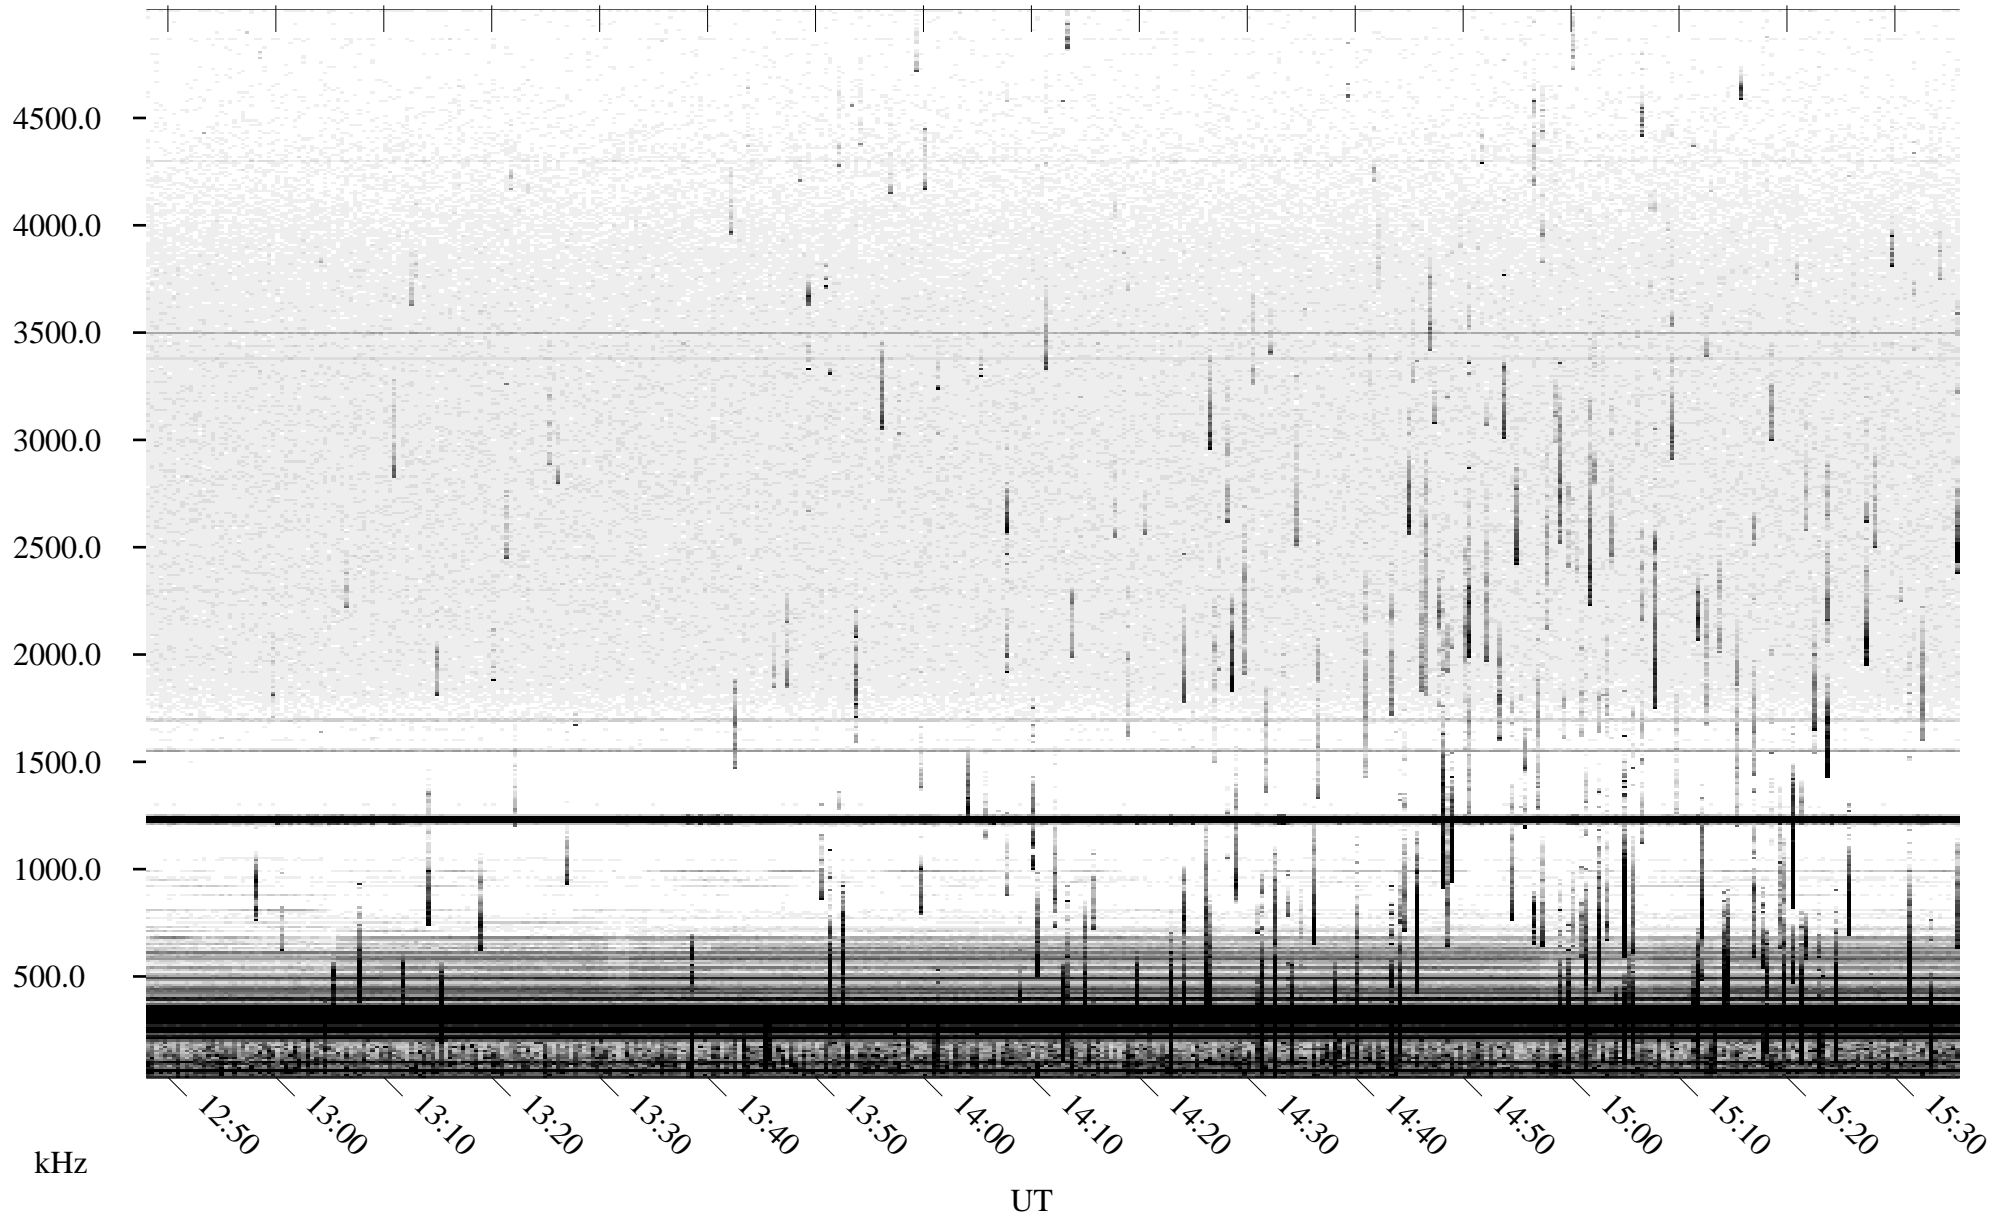

06/18/2005 Churchill, Manitoba

Linear Scale Black = 161 White = 15

ch05169l.r00m max_12

Page 1

06/18/2005 Churchill, Manitoba

Linear Scale Black = 161 White = 15

ch05169l.r00m max_12

Page 2

06/19/2005 Churchill, Manitoba

Linear Scale Black = 161 White = 15

ch05169l.r00m max_12

Page 3

06/19/2005 Churchill, Manitoba

Linear Scale Black = 161 White = 15

ch05169l.r00m max_12

Page 4

06/19/2005 Churchill, Manitoba

Linear Scale Black = 161 White = 15

ch05169l.r00m max_12

Page 5

06/19/2005 Churchill, Manitoba

Linear Scale Black = 161 White = 15

ch05169l.r00m max_12

Page 6

06/19/2005 Churchill, Manitoba

Linear Scale Black = 161 White = 15

ch05169l.r00m max_12

Page 7

06/19/2005 Churchill, Manitoba

Linear Scale Black = 161 White = 15

ch05169l.r00m max_12

Page 8