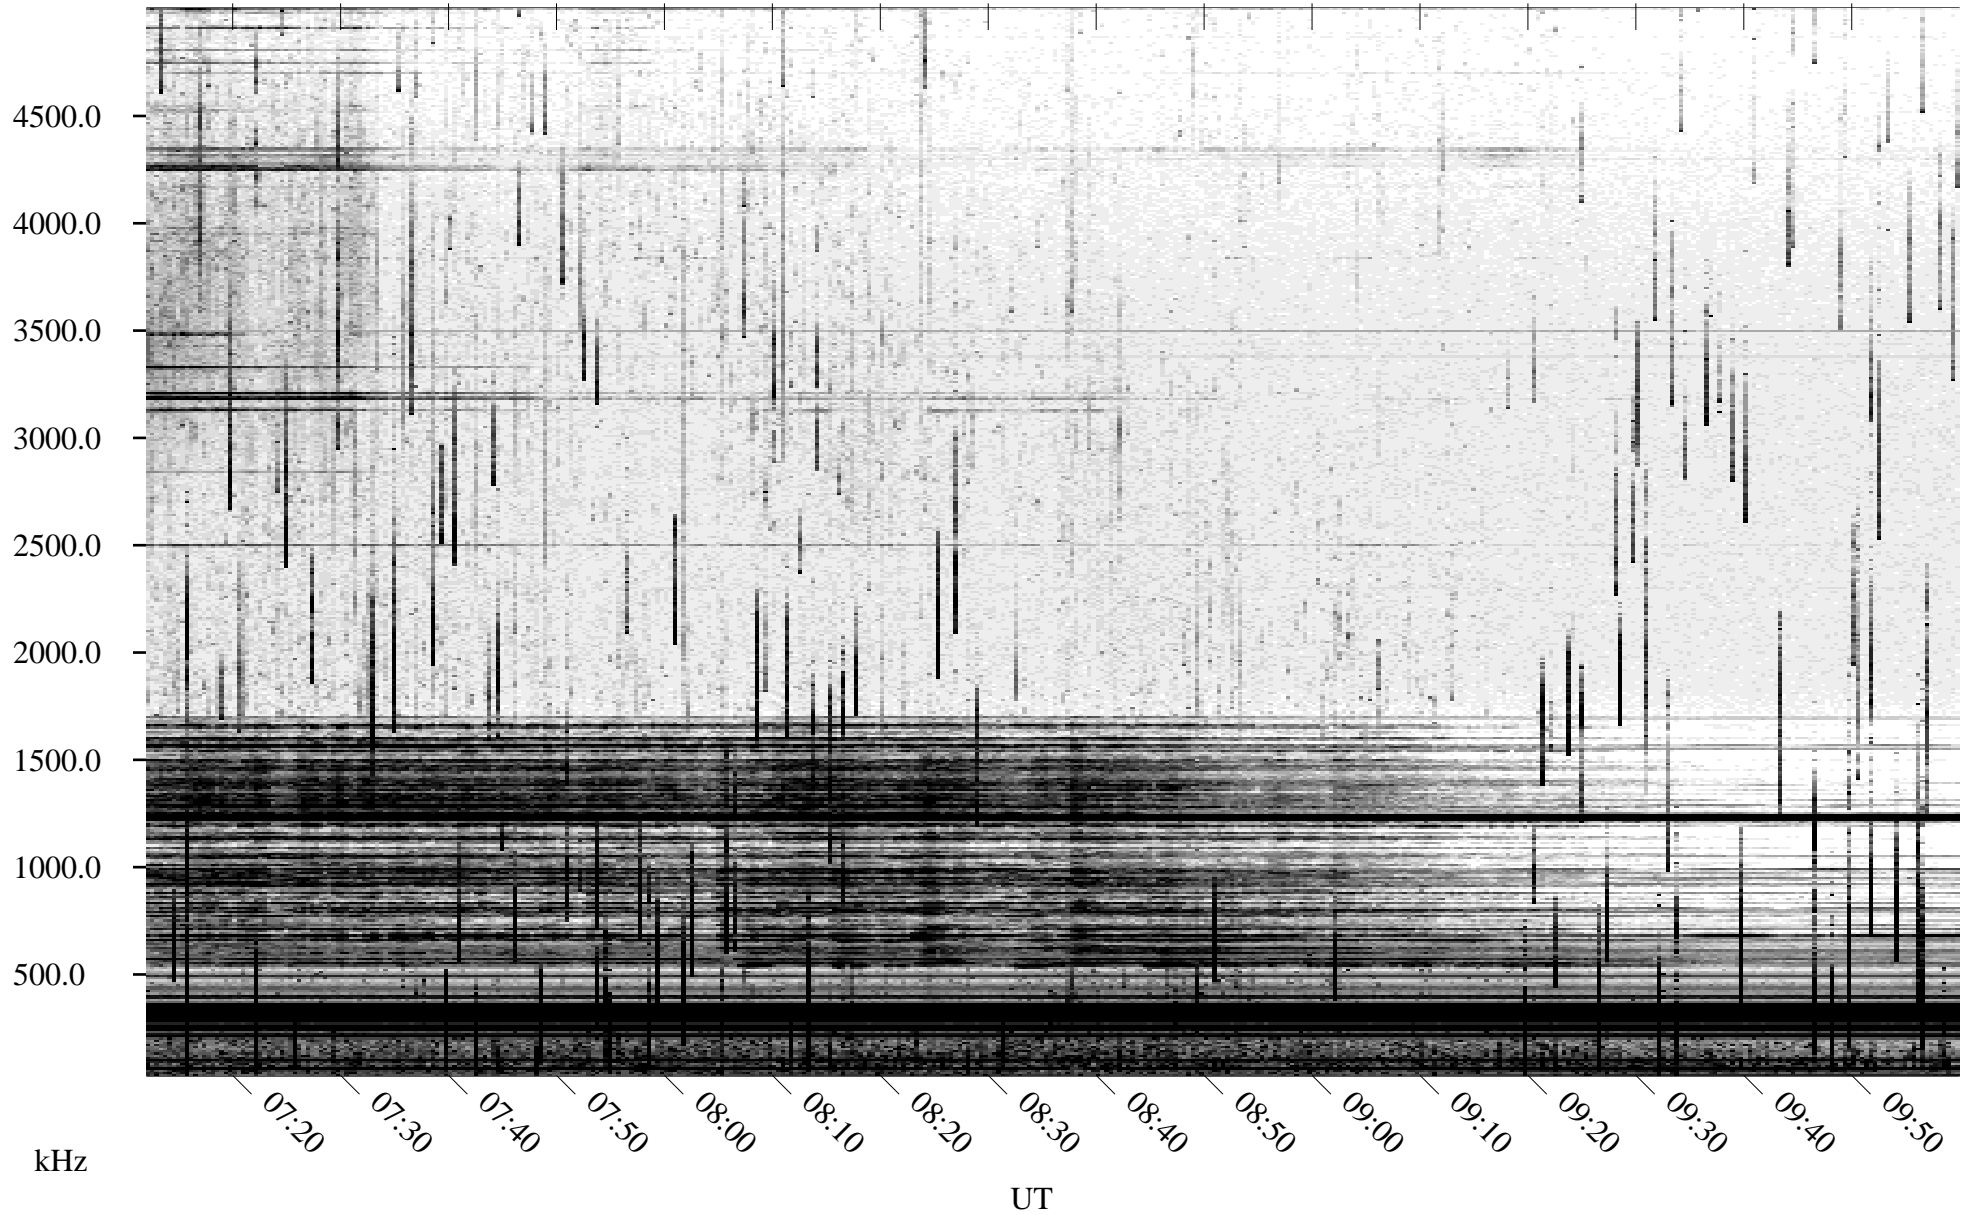

06/18/2005 Churchill, Manitoba

Linear Scale Black = 161 White = 15

ch05169l.r00m max_12

Page 1

06/18/2005 Churchill, Manitoba

Linear Scale Black = 161 White = 15

ch05169l.r00m max_12

Page 2

06/19/2005 Churchill, Manitoba

Linear Scale Black = 161 White = 15

ch05169l.r00m max_12

Page 3

06/19/2005 Churchill, Manitoba

Linear Scale Black = 161 White = 15

ch05169l.r00m max_12

Page 4

06/19/2005 Churchill, Manitoba

Linear Scale Black = 161 White = 15

ch05169l.r00m max_12

Page 5

06/19/2005 Churchill, Manitoba

Linear Scale Black = 161 White = 15

ch05169l.r00m max_12

Page 6

06/19/2005 Churchill, Manitoba

Linear Scale Black = 161 White = 15

ch05169l.r00m max_12

Page 7

06/19/2005 Churchill, Manitoba

Linear Scale Black = 161 White = 15

ch05169l.r00m max_12

Page 8