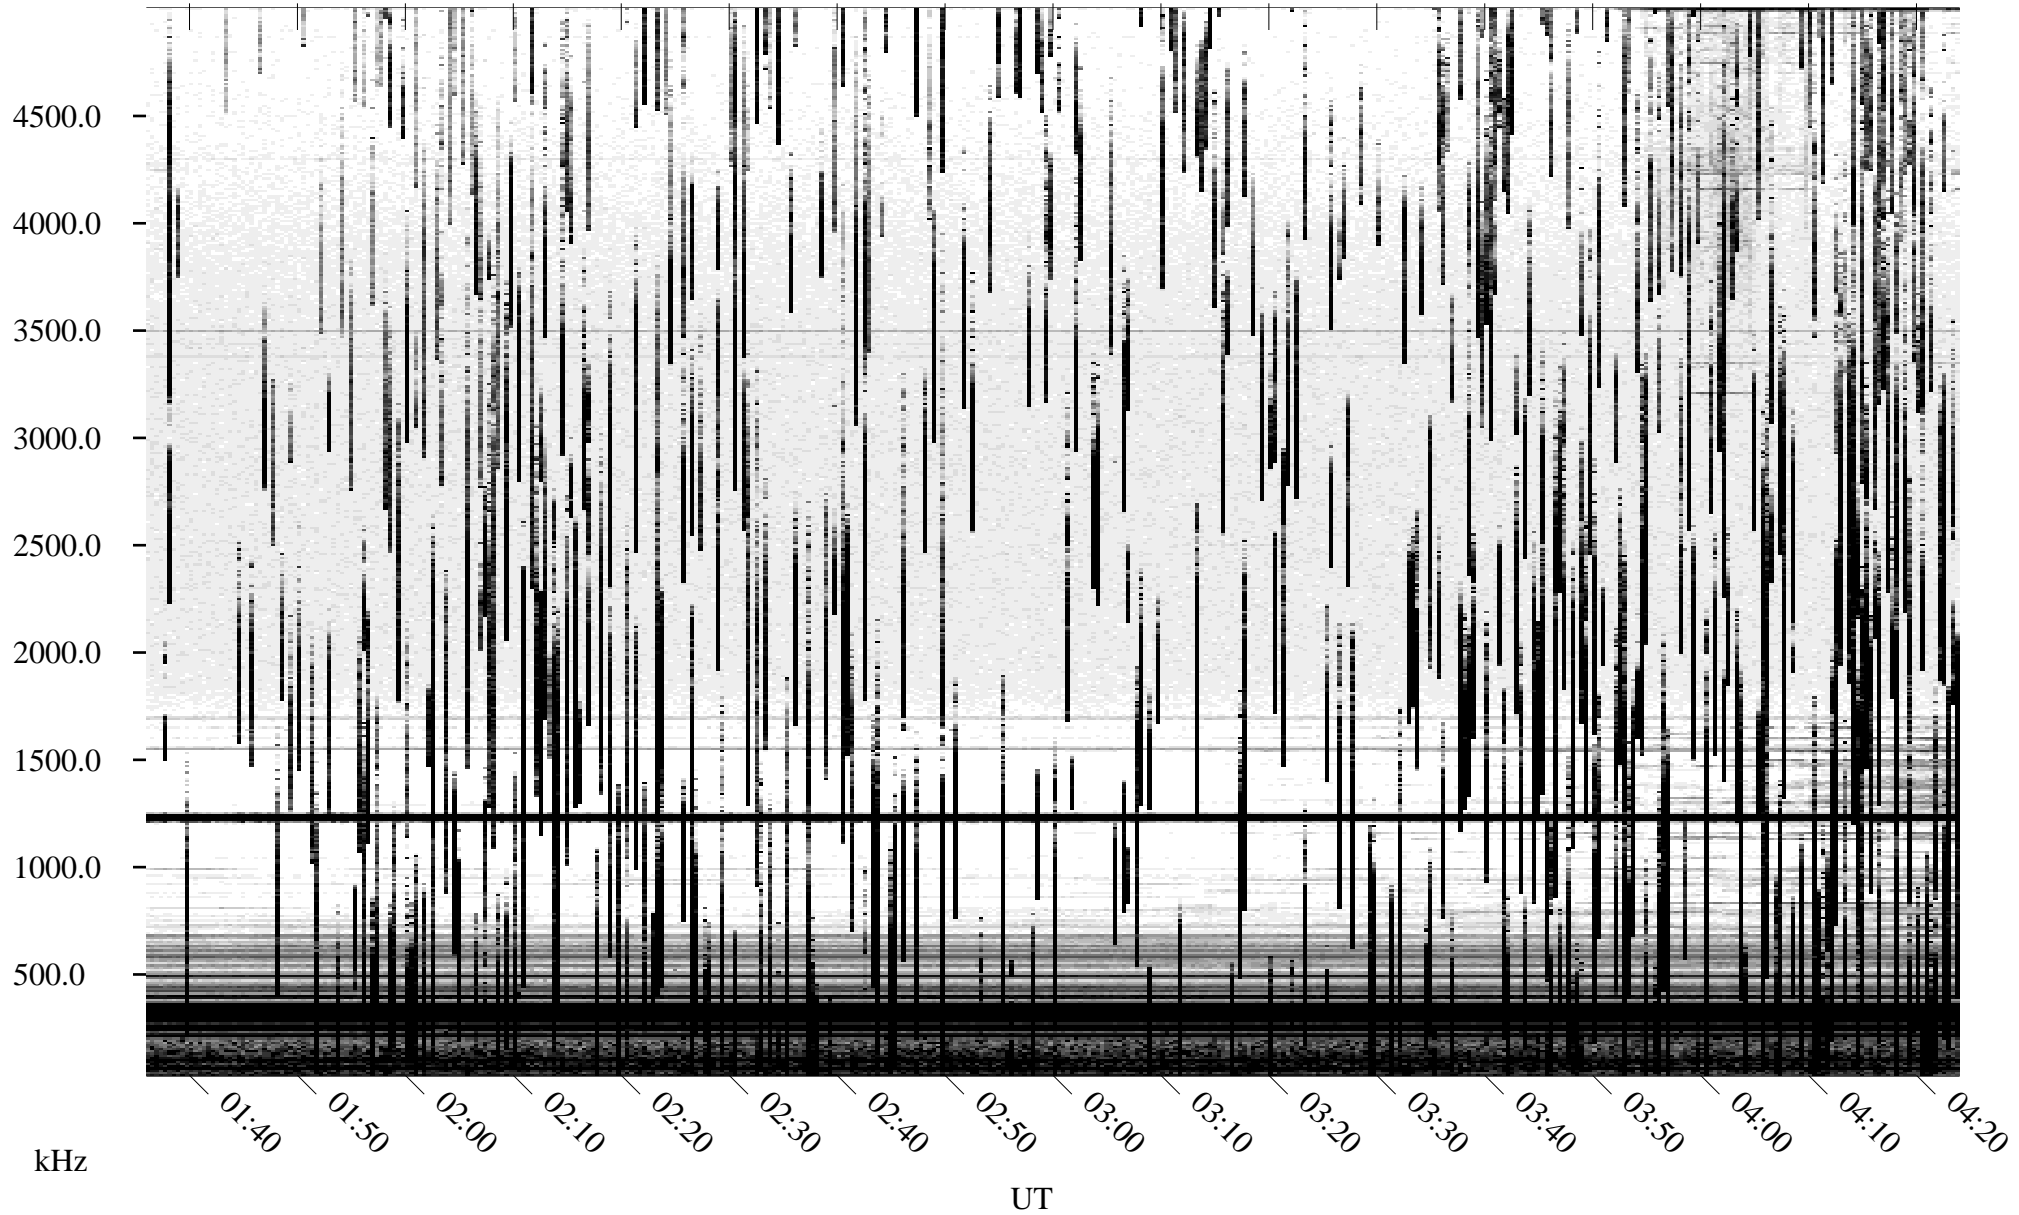

06/18/2005 Churchill, Manitoba

Linear Scale Black = 161 White = 15

ch05169l.r00m max_12

Page 1

06/18/2005 Churchill, Manitoba

Linear Scale Black = 161 White = 15

ch05169l.r00m max_12

Page 2

06/19/2005 Churchill, Manitoba

Linear Scale Black = 161 White = 15

ch05169l.r00m max_12

Page 3

06/19/2005 Churchill, Manitoba

Linear Scale Black = 161 White = 15

ch05169l.r00m max_12

Page 4

06/19/2005 Churchill, Manitoba

Linear Scale Black = 161 White = 15

ch05169l.r00m max_12

Page 5

06/19/2005 Churchill, Manitoba

Linear Scale Black = 161 White = 15

ch05169l.r00m max_12

Page 6

06/19/2005 Churchill, Manitoba

Linear Scale Black = 161 White = 15

ch05169l.r00m max_12

Page 7

06/19/2005 Churchill, Manitoba

Linear Scale Black = 161 White = 15

ch05169l.r00m max_12

Page 8