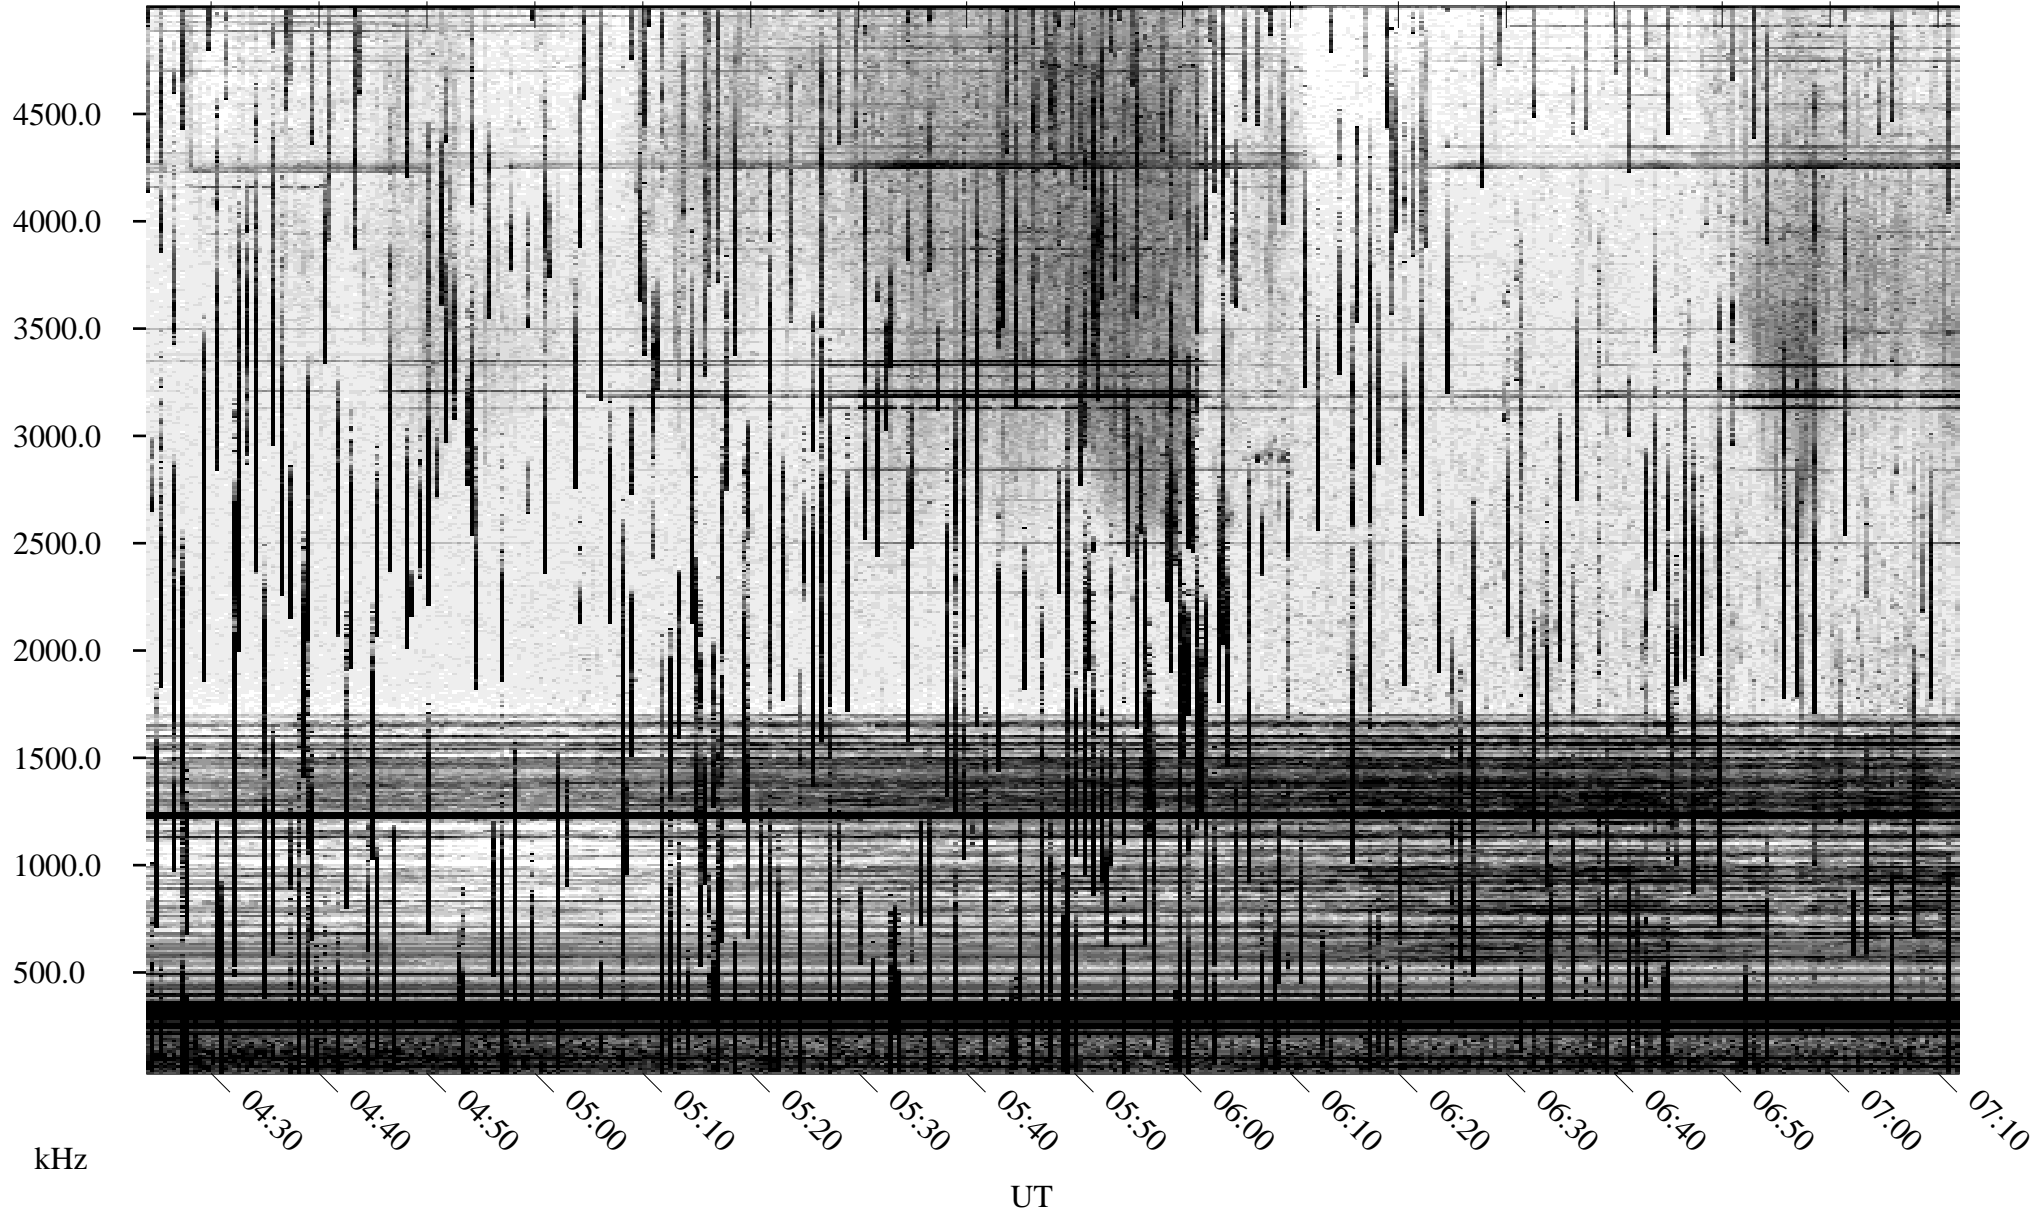

06/18/2005 Churchill, Manitoba

Linear Scale Black = 161 White = 15

ch05169l.r00m max_12

Page 1

06/18/2005 Churchill, Manitoba

Linear Scale Black = 161 White = 15

ch05169l.r00m max_12

Page 2

06/19/2005 Churchill, Manitoba

Linear Scale Black = 161 White = 15

ch05169l.r00m max_12

Page 3

06/19/2005 Churchill, Manitoba

Linear Scale Black = 161 White = 15

ch05169l.r00m max_12

Page 4

06/19/2005 Churchill, Manitoba

Linear Scale Black = 161 White = 15

ch05169l.r00m max_12

Page 5

06/19/2005 Churchill, Manitoba

Linear Scale Black = 161 White = 15

ch05169l.r00m max_12

Page 6

06/19/2005 Churchill, Manitoba

Linear Scale Black = 161 White = 15

ch05169l.r00m max_12

Page 7

06/19/2005 Churchill, Manitoba

Linear Scale Black = 161 White = 15

ch05169l.r00m max_12

Page 8