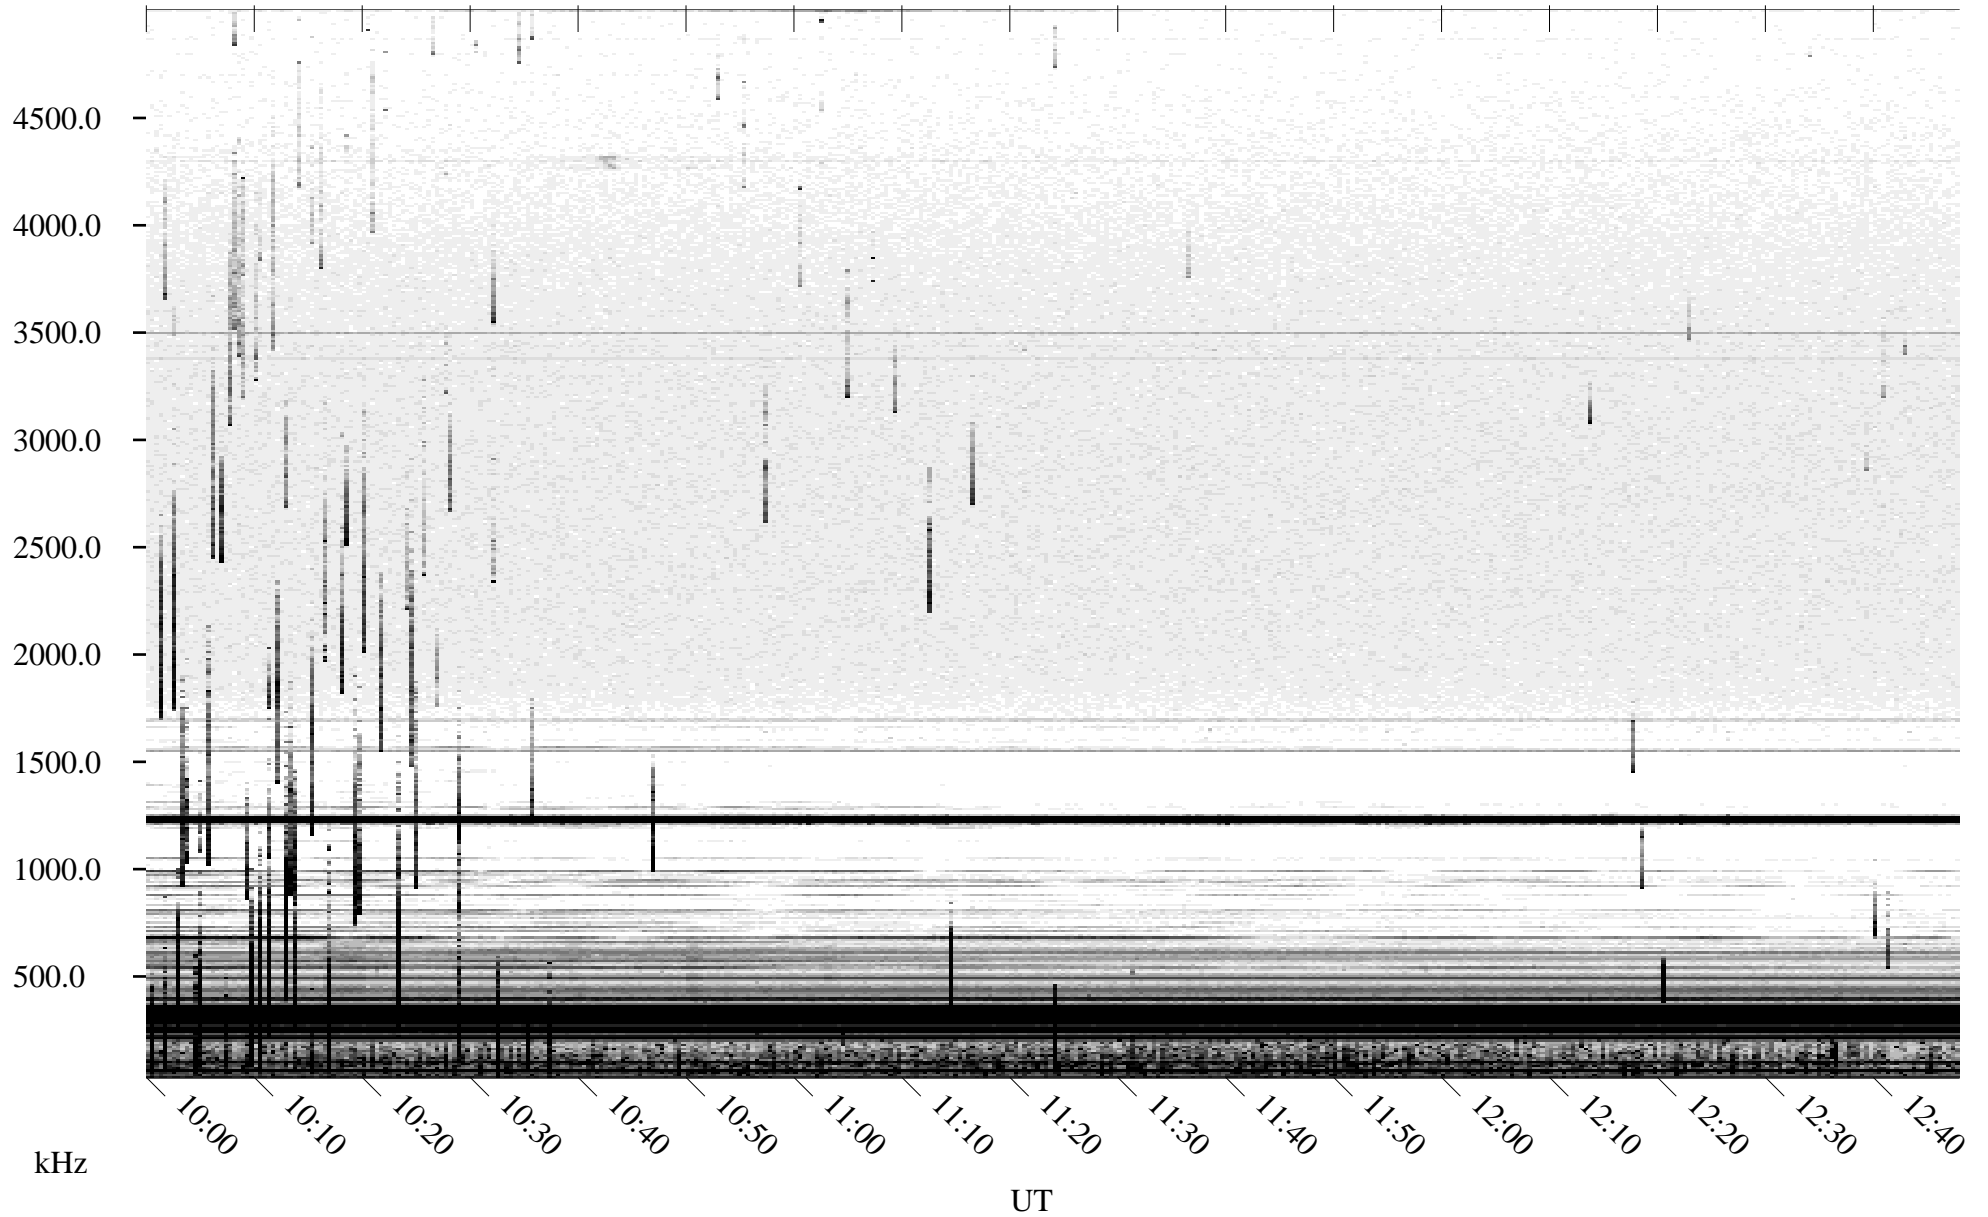

06/18/2005 Churchill, Manitoba

Linear Scale Black = 161 White = 15

ch05169l.r00m max_12

Page 1

06/18/2005 Churchill, Manitoba

Linear Scale Black = 161 White = 15

ch05169l.r00m max_12

Page 2

06/19/2005 Churchill, Manitoba

Linear Scale Black = 161 White = 15

ch05169l.r00m max_12

Page 3

06/19/2005 Churchill, Manitoba

Linear Scale Black = 161 White = 15

ch05169l.r00m max_12

Page 4

06/19/2005 Churchill, Manitoba

Linear Scale Black = 161 White = 15

ch05169l.r00m max_12

Page 5

06/19/2005 Churchill, Manitoba

Linear Scale Black = 161 White = 15

ch05169l.r00m max_12

Page 6

06/19/2005 Churchill, Manitoba

Linear Scale Black = 161 White = 15

ch05169l.r00m max_12

Page 7

06/19/2005 Churchill, Manitoba

Linear Scale Black = 161 White = 15

ch05169l.r00m max_12

Page 8