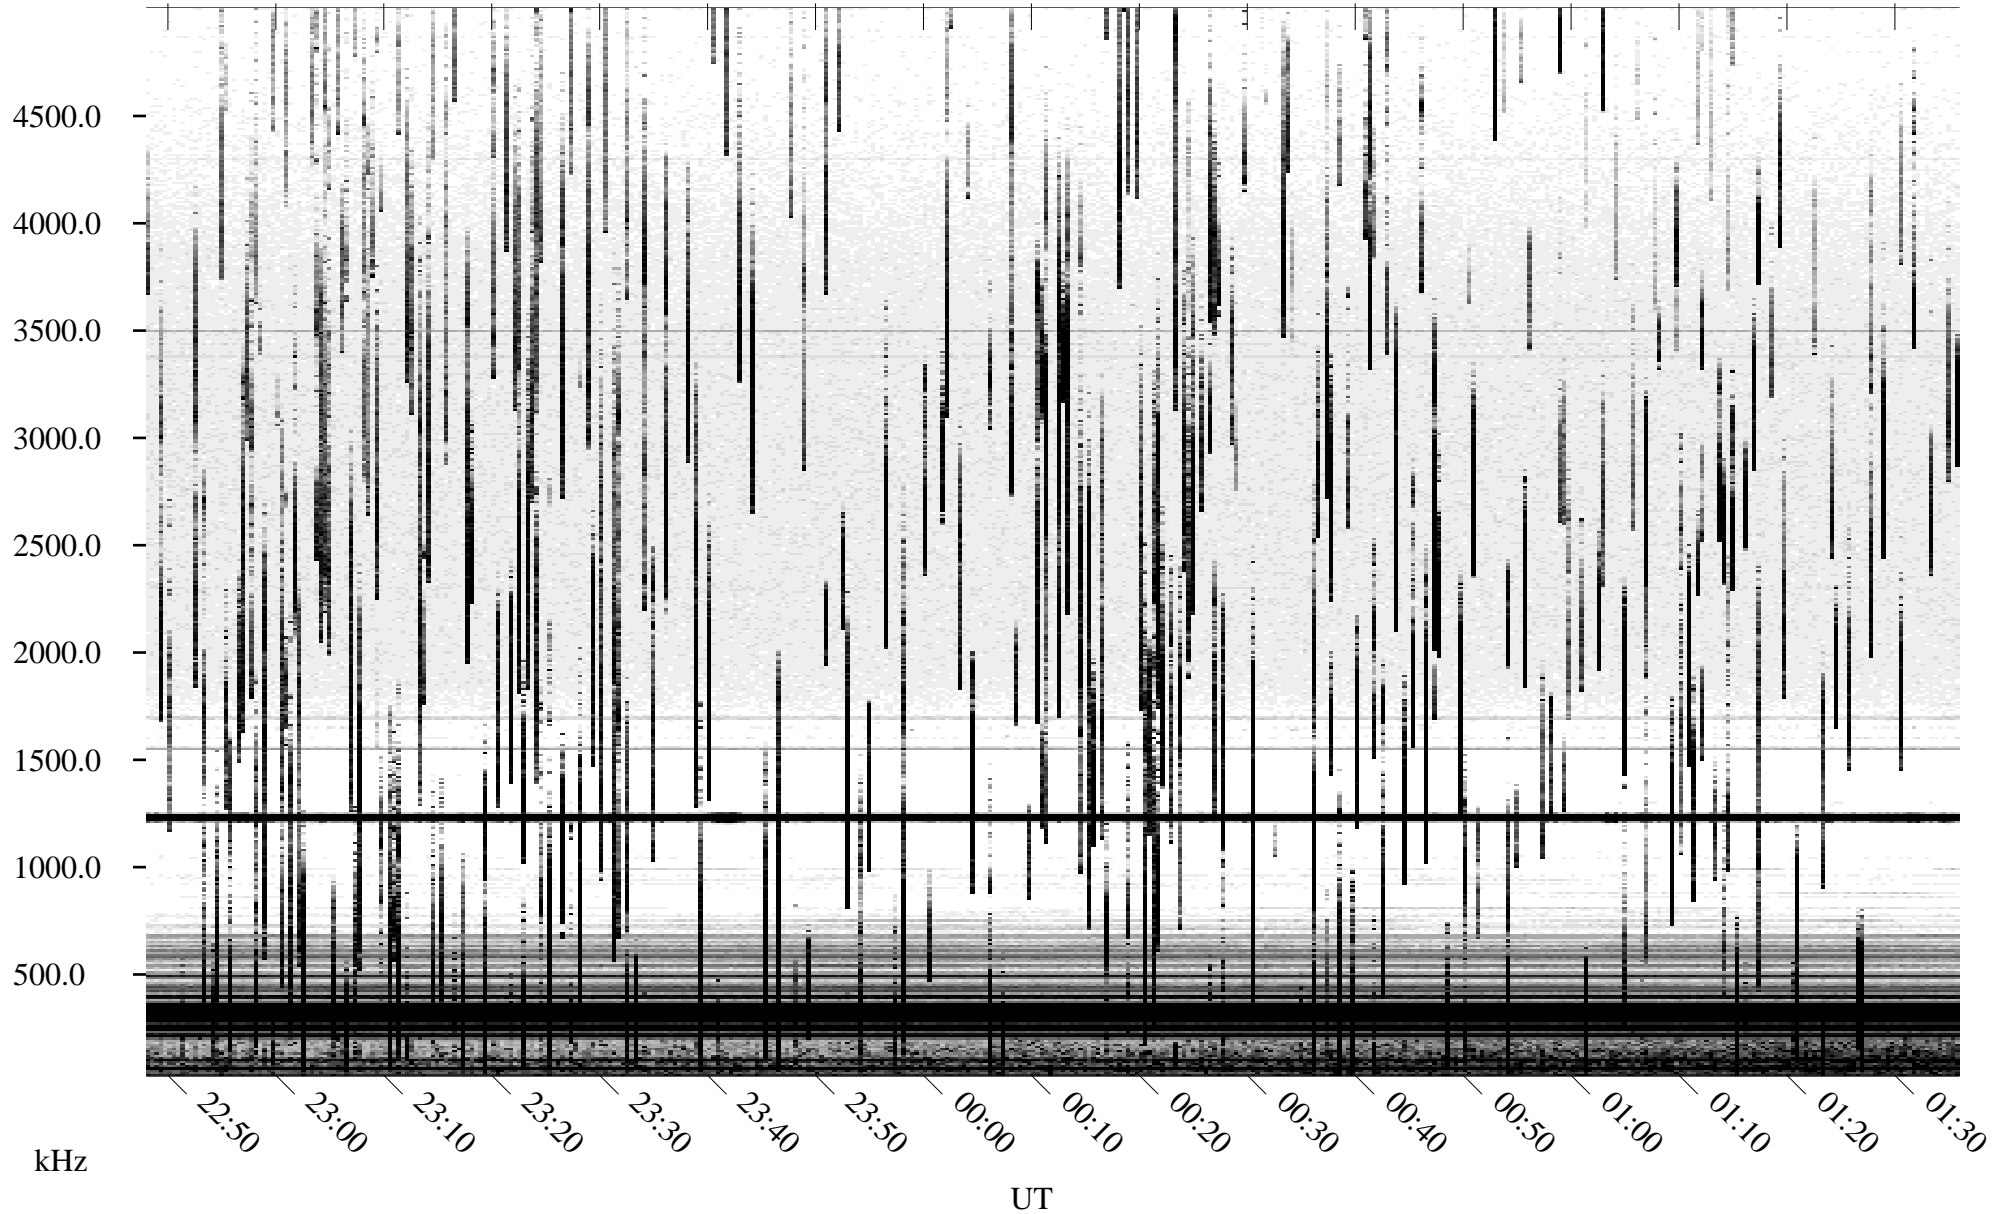

06/18/2005 Churchill, Manitoba

Linear Scale Black = 161 White = 15

ch05169l.r00m max_12

Page 1

06/18/2005 Churchill, Manitoba

Linear Scale Black = 161 White = 15

ch05169l.r00m max_12

Page 2

06/19/2005 Churchill, Manitoba

Linear Scale Black = 161 White = 15

ch05169l.r00m max_12

Page 3

06/19/2005 Churchill, Manitoba

Linear Scale Black = 161 White = 15

ch05169l.r00m max_12

Page 4

06/19/2005 Churchill, Manitoba

Linear Scale Black = 161 White = 15

ch05169l.r00m max_12

Page 5

06/19/2005 Churchill, Manitoba

Linear Scale Black = 161 White = 15

ch05169l.r00m max_12

Page 6

06/19/2005 Churchill, Manitoba

Linear Scale Black = 161 White = 15

ch05169l.r00m max_12

Page 7

06/19/2005 Churchill, Manitoba

Linear Scale Black = 161 White = 15

ch05169l.r00m max_12

Page 8