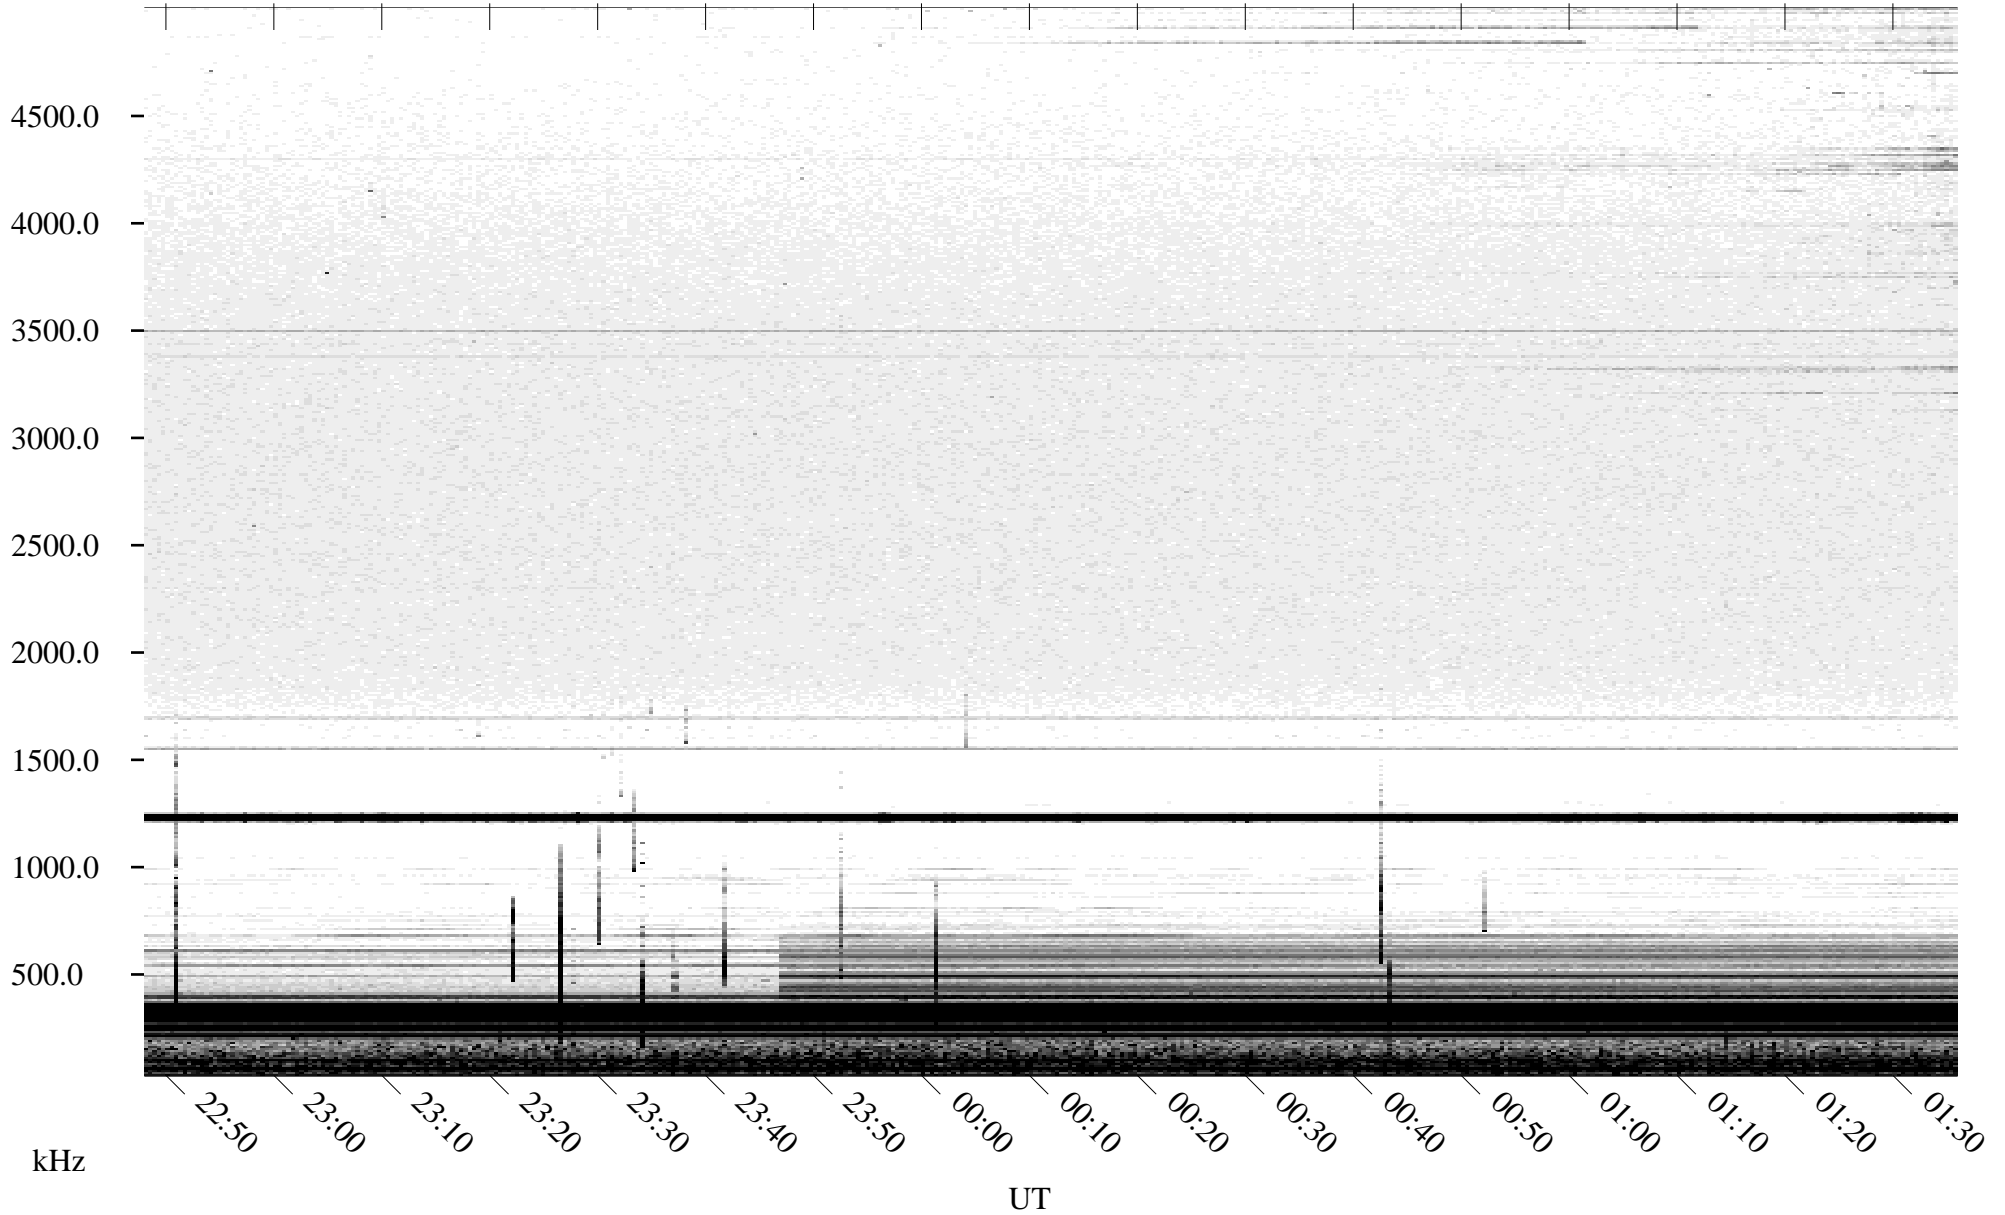

06/19/2005 Churchill, Manitoba

Linear Scale Black = 161 White = 15

ch05170l.r00m max_12

Page 1

06/19/2005 Churchill, Manitoba

Linear Scale Black = 161 White = 15

ch05170l.r00m max_12

Page 2

06/20/2005 Churchill, Manitoba

Linear Scale Black = 161 White = 15

ch05170l.r00m max_12

Page 3

06/20/2005 Churchill, Manitoba

Linear Scale Black = 161 White = 15

ch05170l.r00m max_12

Page 4

06/20/2005 Churchill, Manitoba

Linear Scale Black = 161 White = 15

ch05170l.r00m max_12

Page 5

06/20/2005 Churchill, Manitoba

Linear Scale Black = 161 White = 15

ch05170l.r00m max_12

Page 6

06/20/2005 Churchill, Manitoba

Linear Scale Black = 161 White = 15

ch05170l.r00m max_12

Page 7

06/20/2005 Churchill, Manitoba

Linear Scale Black = 161 White = 15

ch05170l.r00m max_12

Page 8