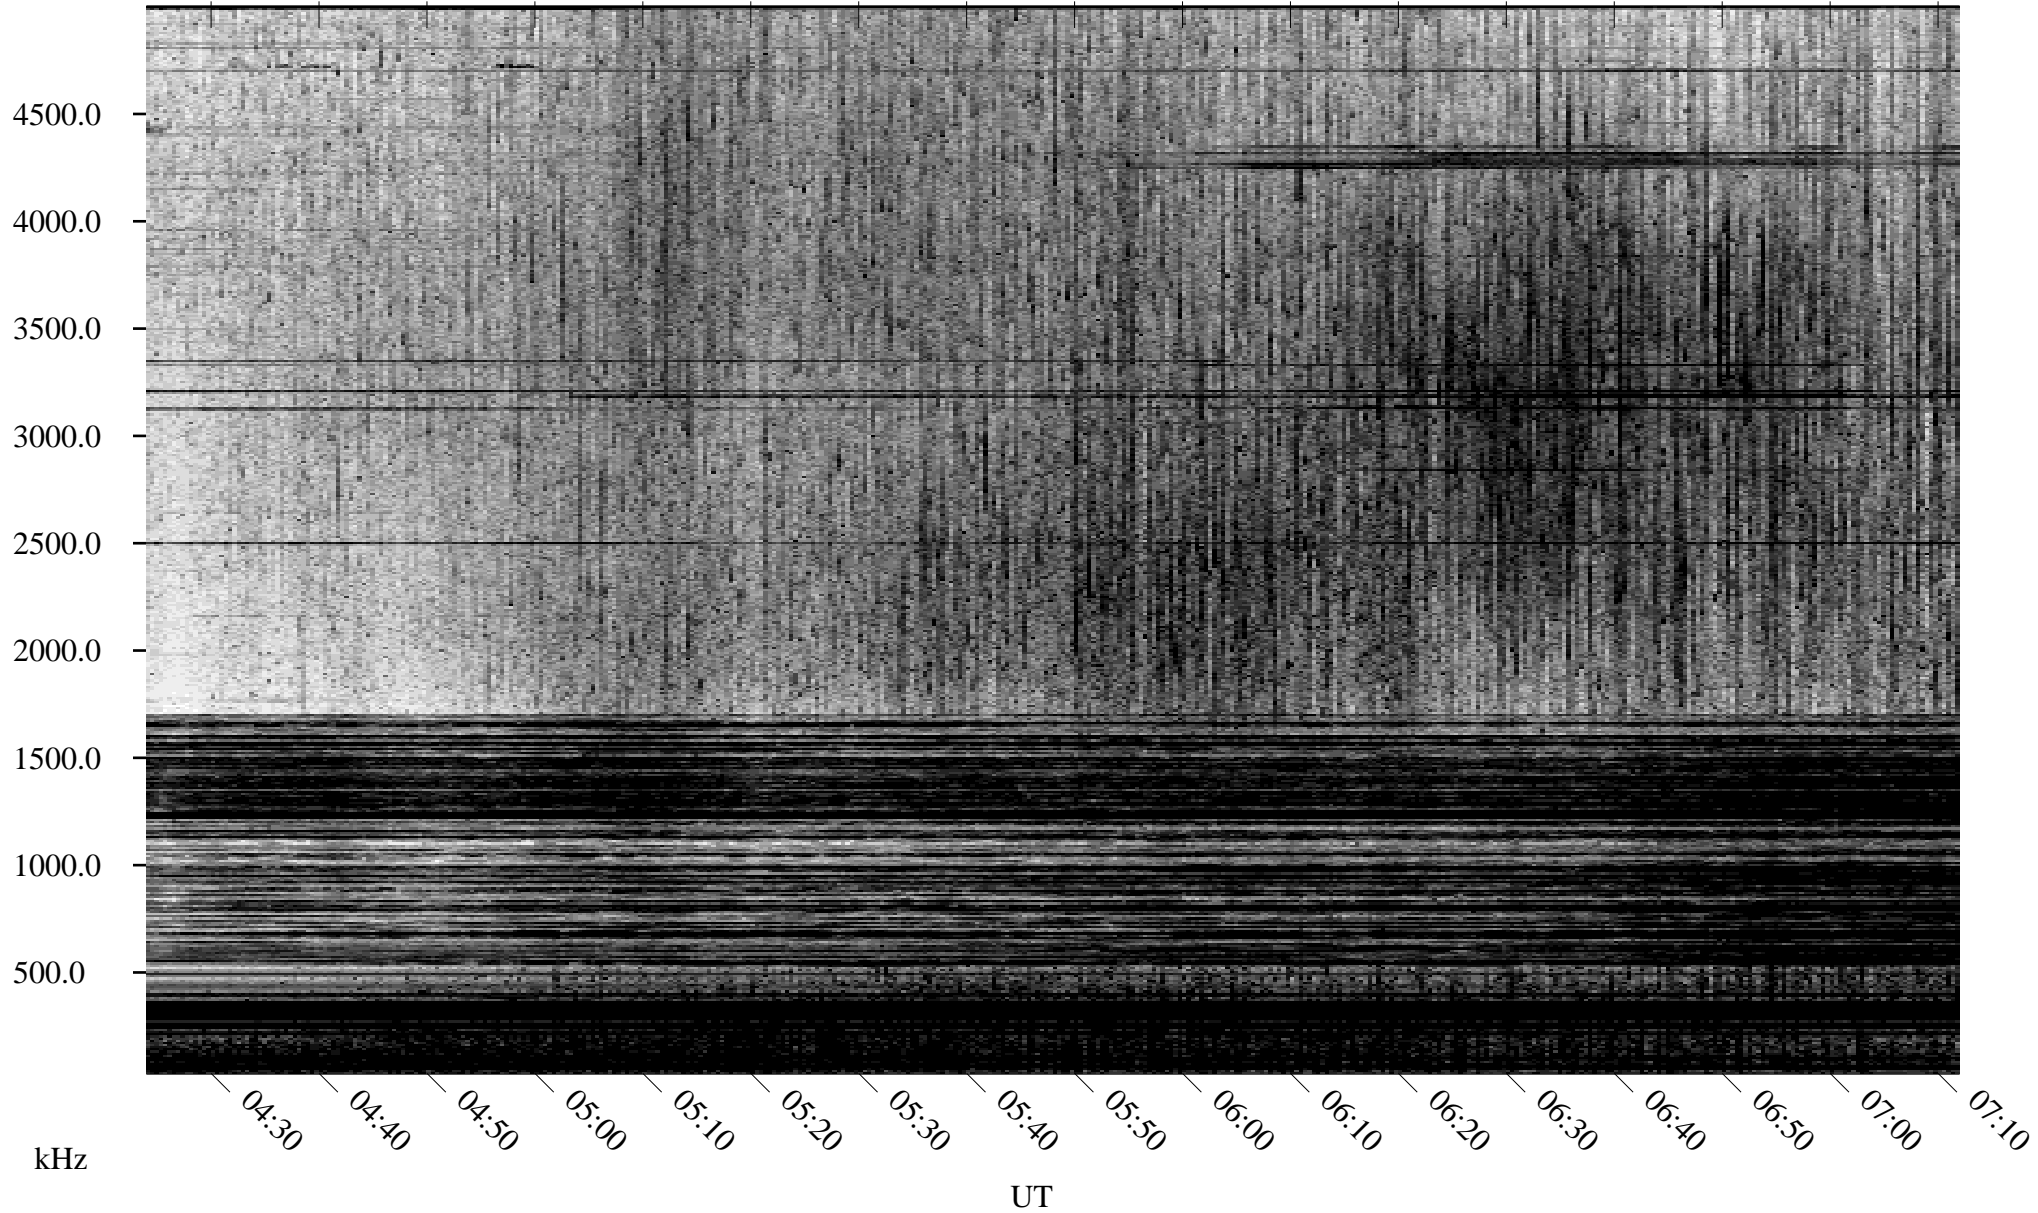

06/19/2005 Churchill, Manitoba

Linear Scale Black = 161 White = 15

ch05170l.r00m max_12

Page 1

06/19/2005 Churchill, Manitoba

Linear Scale Black = 161 White = 15

ch05170l.r00m max_12

Page 2

06/20/2005 Churchill, Manitoba

Linear Scale Black = 161 White = 15

ch05170l.r00m max_12

Page 3

06/20/2005 Churchill, Manitoba

Linear Scale Black = 161 White = 15

ch05170l.r00m max_12

Page 4

06/20/2005 Churchill, Manitoba

Linear Scale Black = 161 White = 15

ch05170l.r00m max_12

Page 5

06/20/2005 Churchill, Manitoba

Linear Scale Black = 161 White = 15

ch05170l.r00m max_12

Page 6

06/20/2005 Churchill, Manitoba

Linear Scale Black = 161 White = 15

ch05170l.r00m max_12

Page 7

06/20/2005 Churchill, Manitoba

Linear Scale Black = 161 White = 15

ch05170l.r00m max_12

Page 8