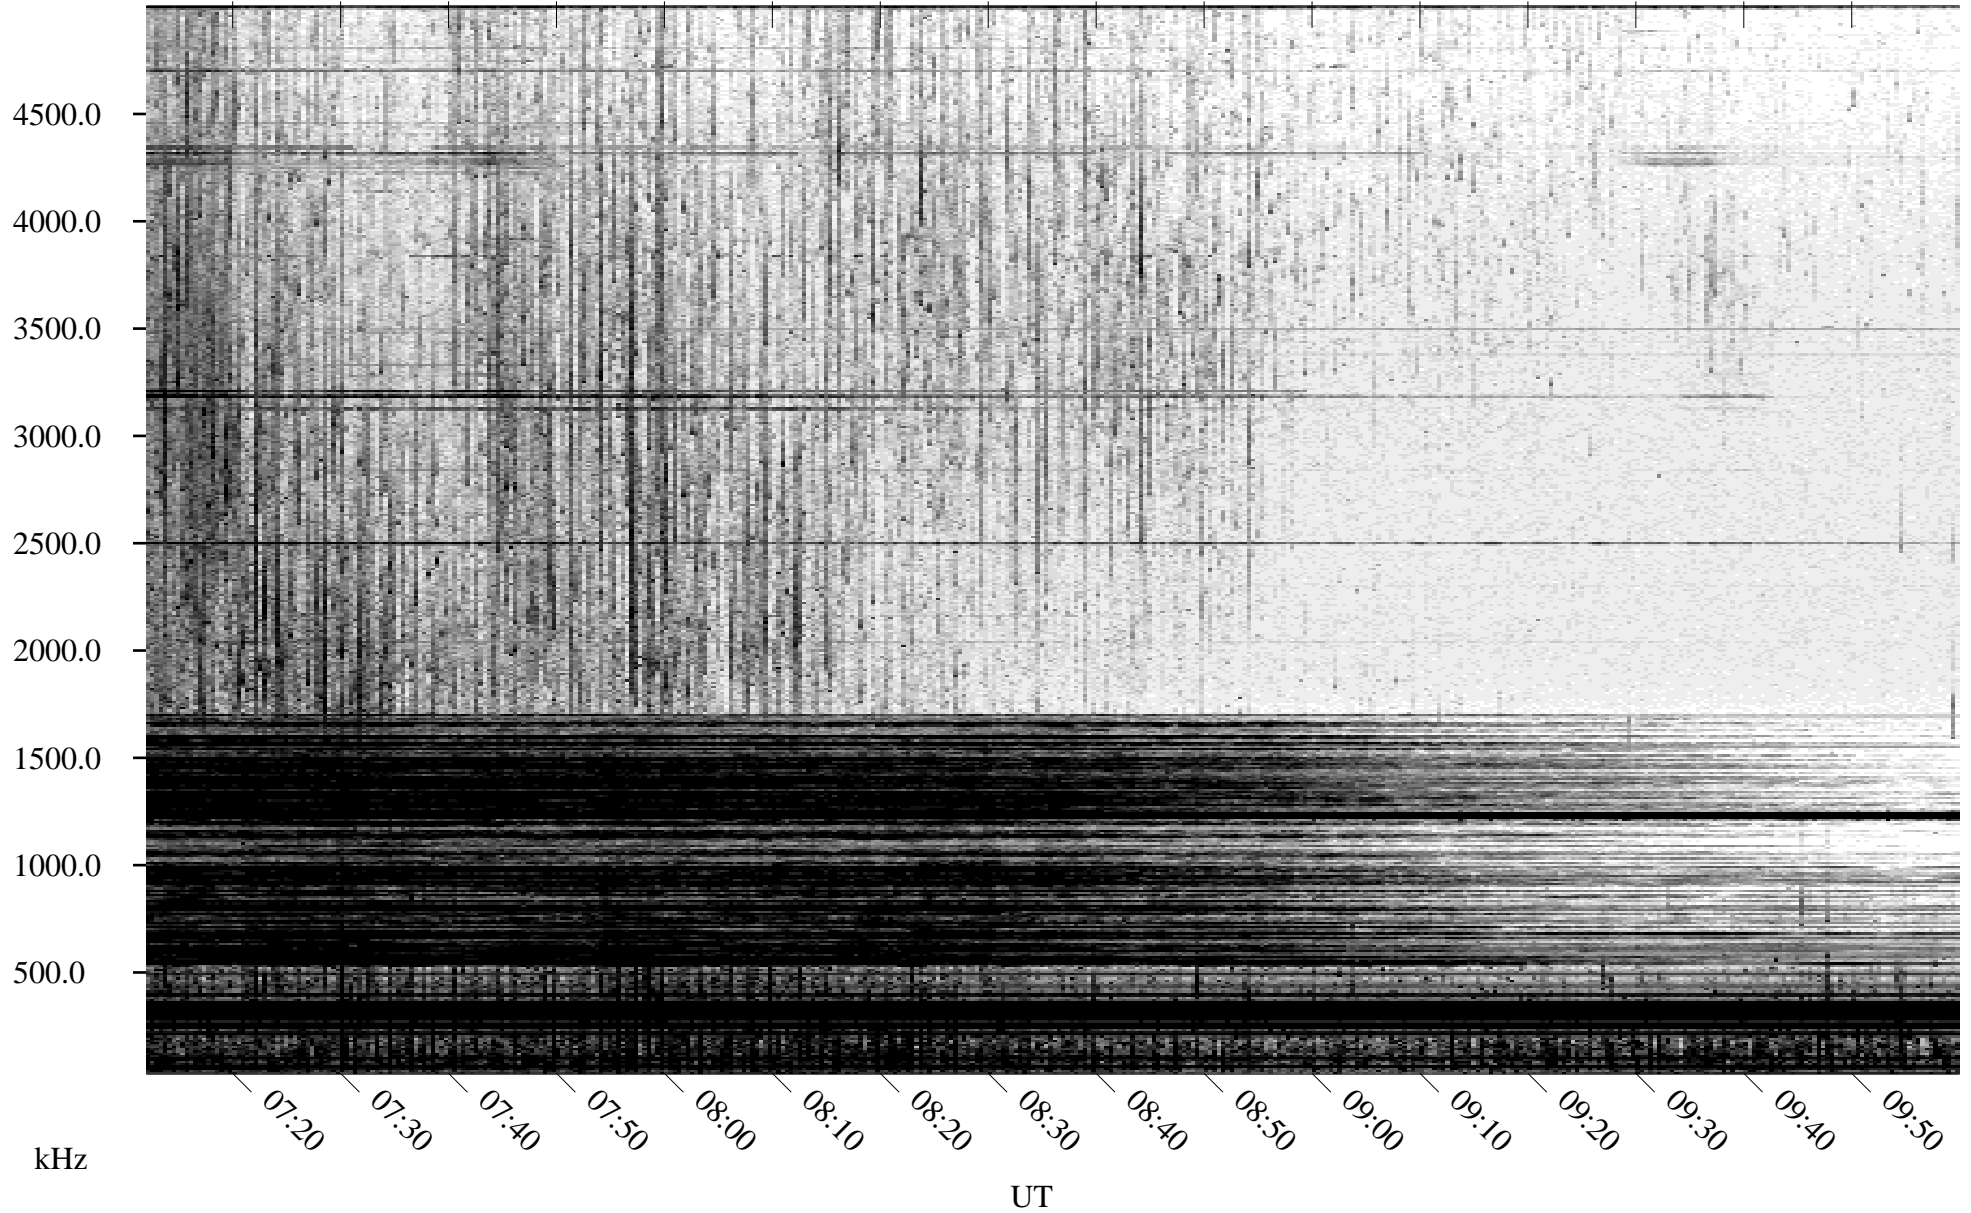

06/19/2005 Churchill, Manitoba

Linear Scale Black = 161 White = 15

ch05170l.r00m max_12

Page 1

06/19/2005 Churchill, Manitoba

Linear Scale Black = 161 White = 15

ch05170l.r00m max_12

Page 2

06/20/2005 Churchill, Manitoba

Linear Scale Black = 161 White = 15

ch05170l.r00m max_12

Page 3

06/20/2005 Churchill, Manitoba

Linear Scale Black = 161 White = 15

ch05170l.r00m max_12

Page 4

06/20/2005 Churchill, Manitoba

Linear Scale Black = 161 White = 15

ch05170l.r00m max_12

Page 5

06/20/2005 Churchill, Manitoba

Linear Scale Black = 161 White = 15

ch05170l.r00m max_12

Page 6

06/20/2005 Churchill, Manitoba

Linear Scale Black = 161 White = 15

ch05170l.r00m max_12

Page 7

06/20/2005 Churchill, Manitoba

Linear Scale Black = 161 White = 15

ch05170l.r00m max_12

Page 8