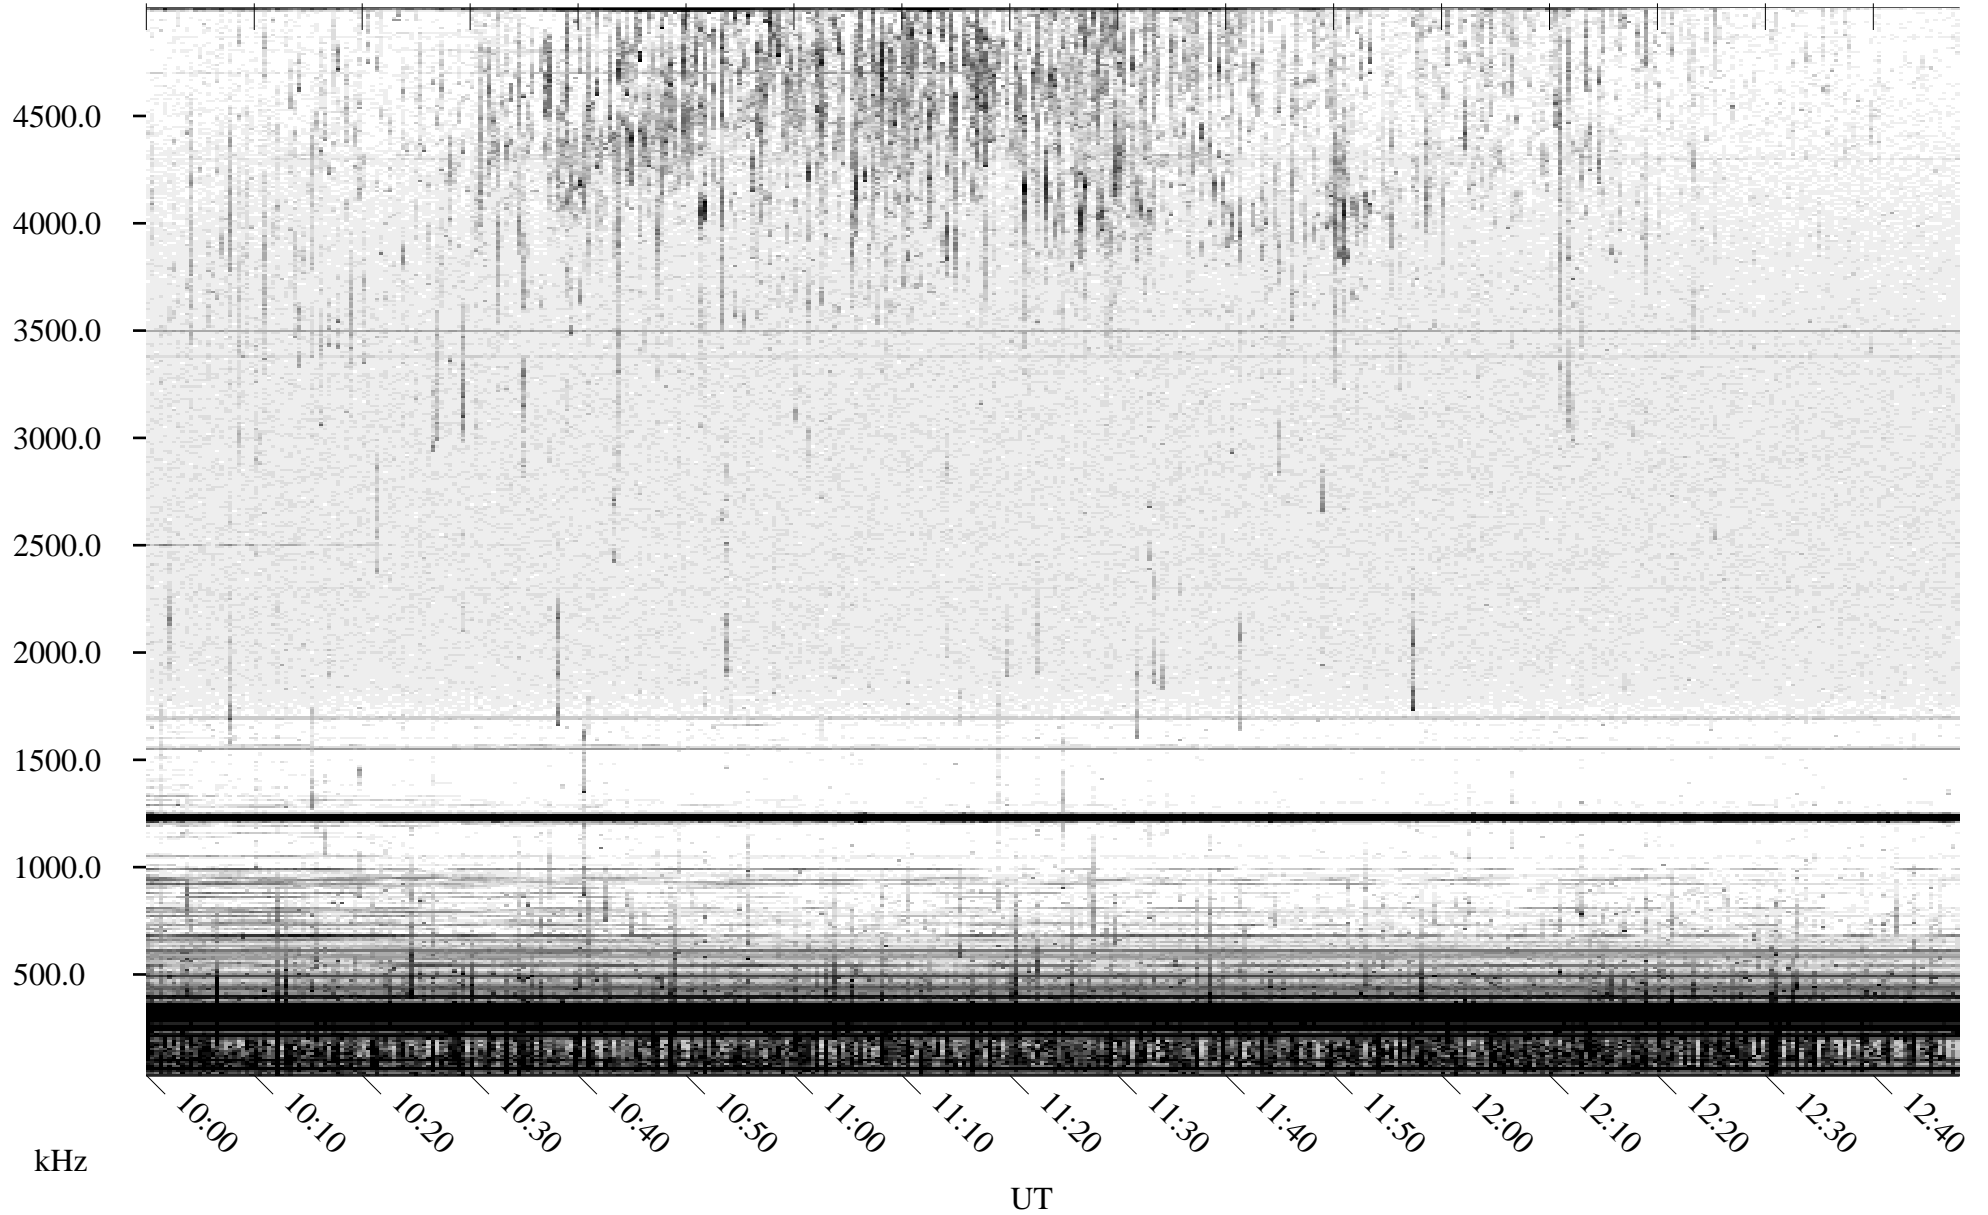

06/19/2005 Churchill, Manitoba

Linear Scale Black = 161 White = 15

ch05170l.r00m max_12

Page 1

06/19/2005 Churchill, Manitoba

Linear Scale Black = 161 White = 15

ch05170l.r00m max_12

Page 2

06/20/2005 Churchill, Manitoba

Linear Scale Black = 161 White = 15

ch05170l.r00m max_12

Page 3

06/20/2005 Churchill, Manitoba

Linear Scale Black = 161 White = 15

ch05170l.r00m max_12

Page 4

06/20/2005 Churchill, Manitoba

Linear Scale Black = 161 White = 15

ch05170l.r00m max_12

Page 5

06/20/2005 Churchill, Manitoba

Linear Scale Black = 161 White = 15

ch05170l.r00m max_12

Page 6

06/20/2005 Churchill, Manitoba

Linear Scale Black = 161 White = 15

ch05170l.r00m max_12

Page 7

06/20/2005 Churchill, Manitoba

Linear Scale Black = 161 White = 15

ch05170l.r00m max_12

Page 8