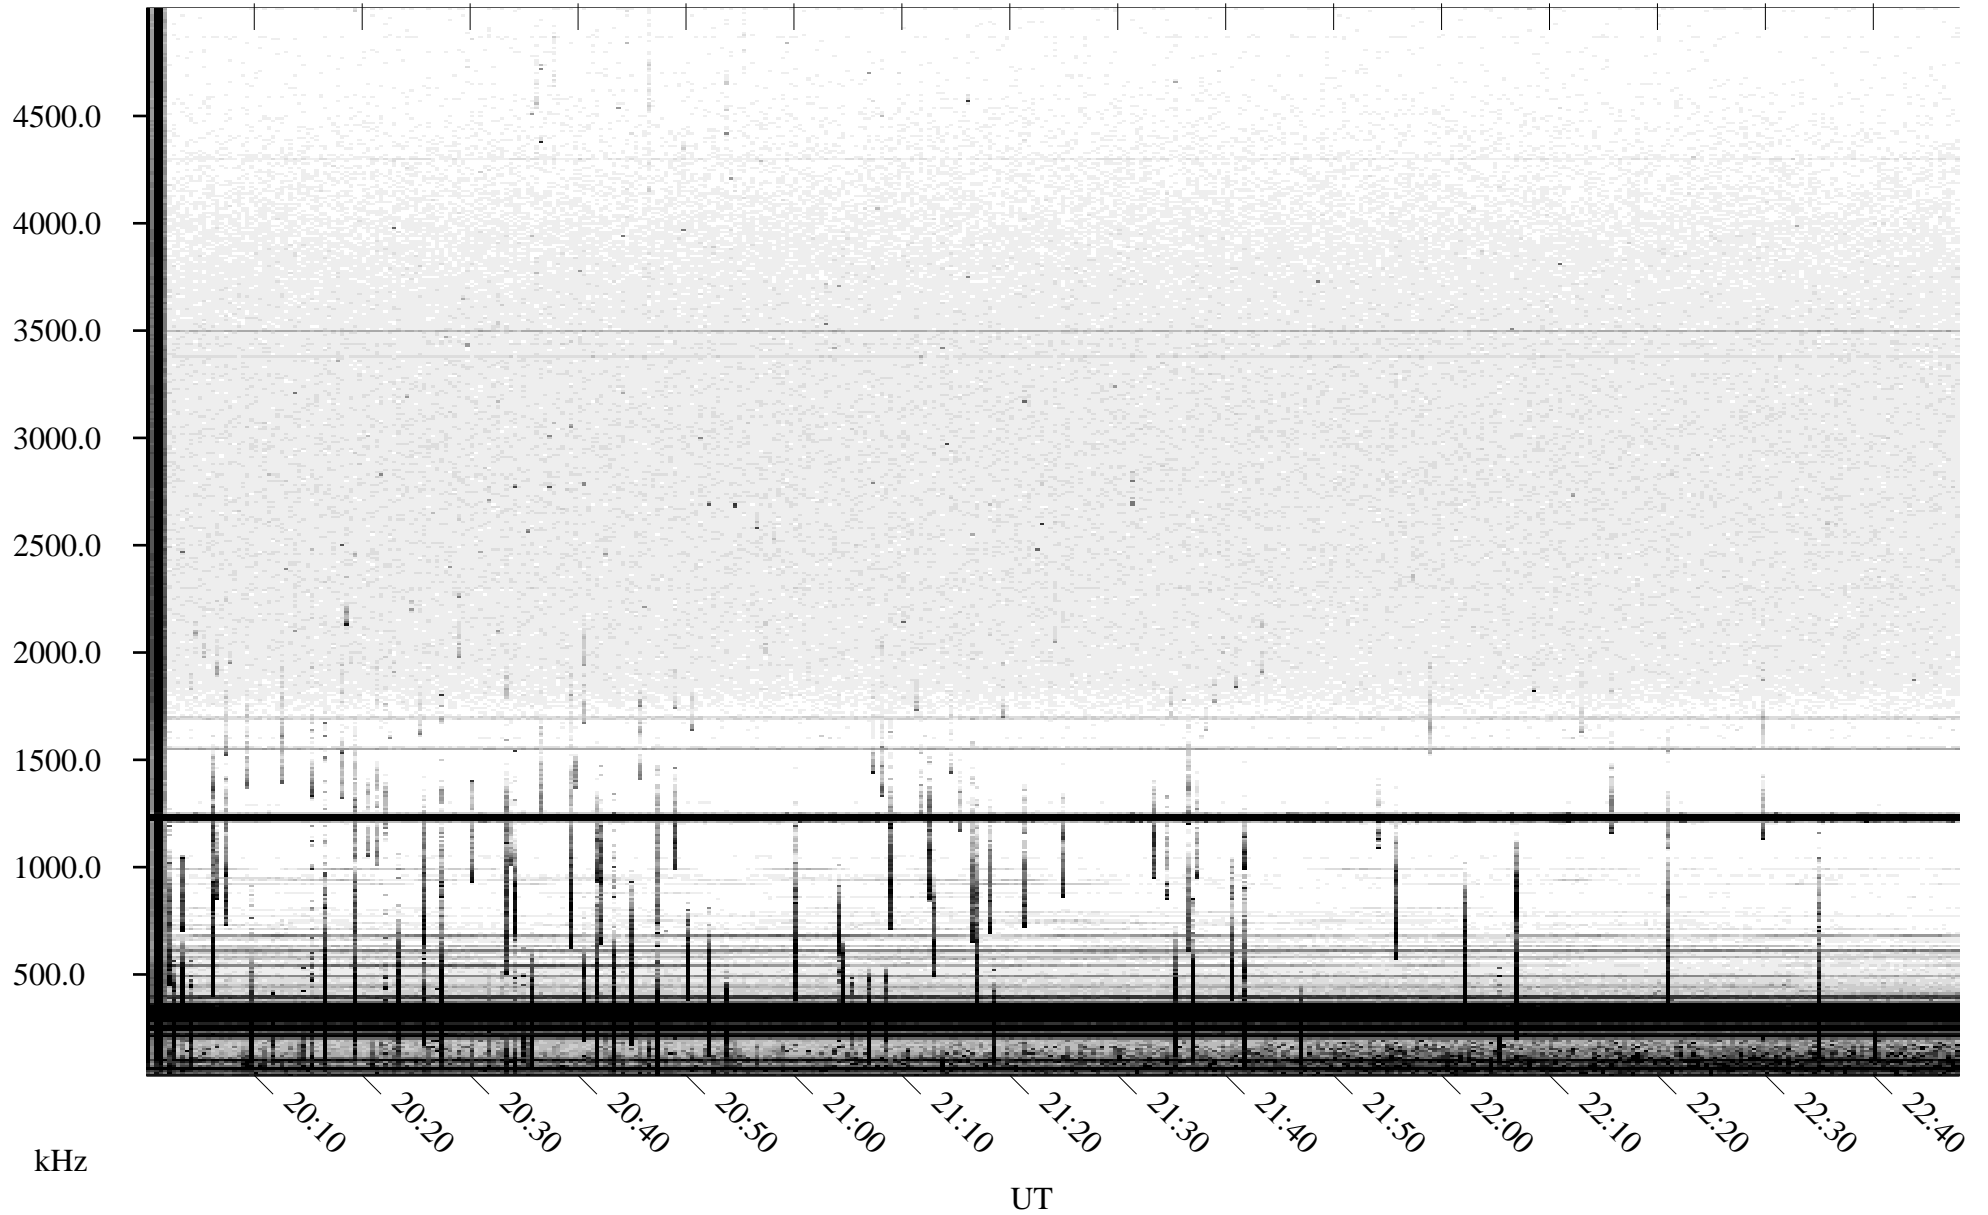

06/19/2005 Churchill, Manitoba

Linear Scale Black = 161 White = 15

ch05170l.r00m max_12

Page 1

06/19/2005 Churchill, Manitoba

Linear Scale Black = 161 White = 15

ch05170l.r00m max_12

Page 2

06/20/2005 Churchill, Manitoba

Linear Scale Black = 161 White = 15

ch05170l.r00m max_12

Page 3

06/20/2005 Churchill, Manitoba

Linear Scale Black = 161 White = 15

ch05170l.r00m max_12

Page 4

06/20/2005 Churchill, Manitoba

Linear Scale Black = 161 White = 15

ch05170l.r00m max_12

Page 5

06/20/2005 Churchill, Manitoba

Linear Scale Black = 161 White = 15

ch05170l.r00m max_12

Page 6

06/20/2005 Churchill, Manitoba

Linear Scale Black = 161 White = 15

ch05170l.r00m max_12

Page 7

06/20/2005 Churchill, Manitoba

Linear Scale Black = 161 White = 15

ch05170l.r00m max_12

Page 8