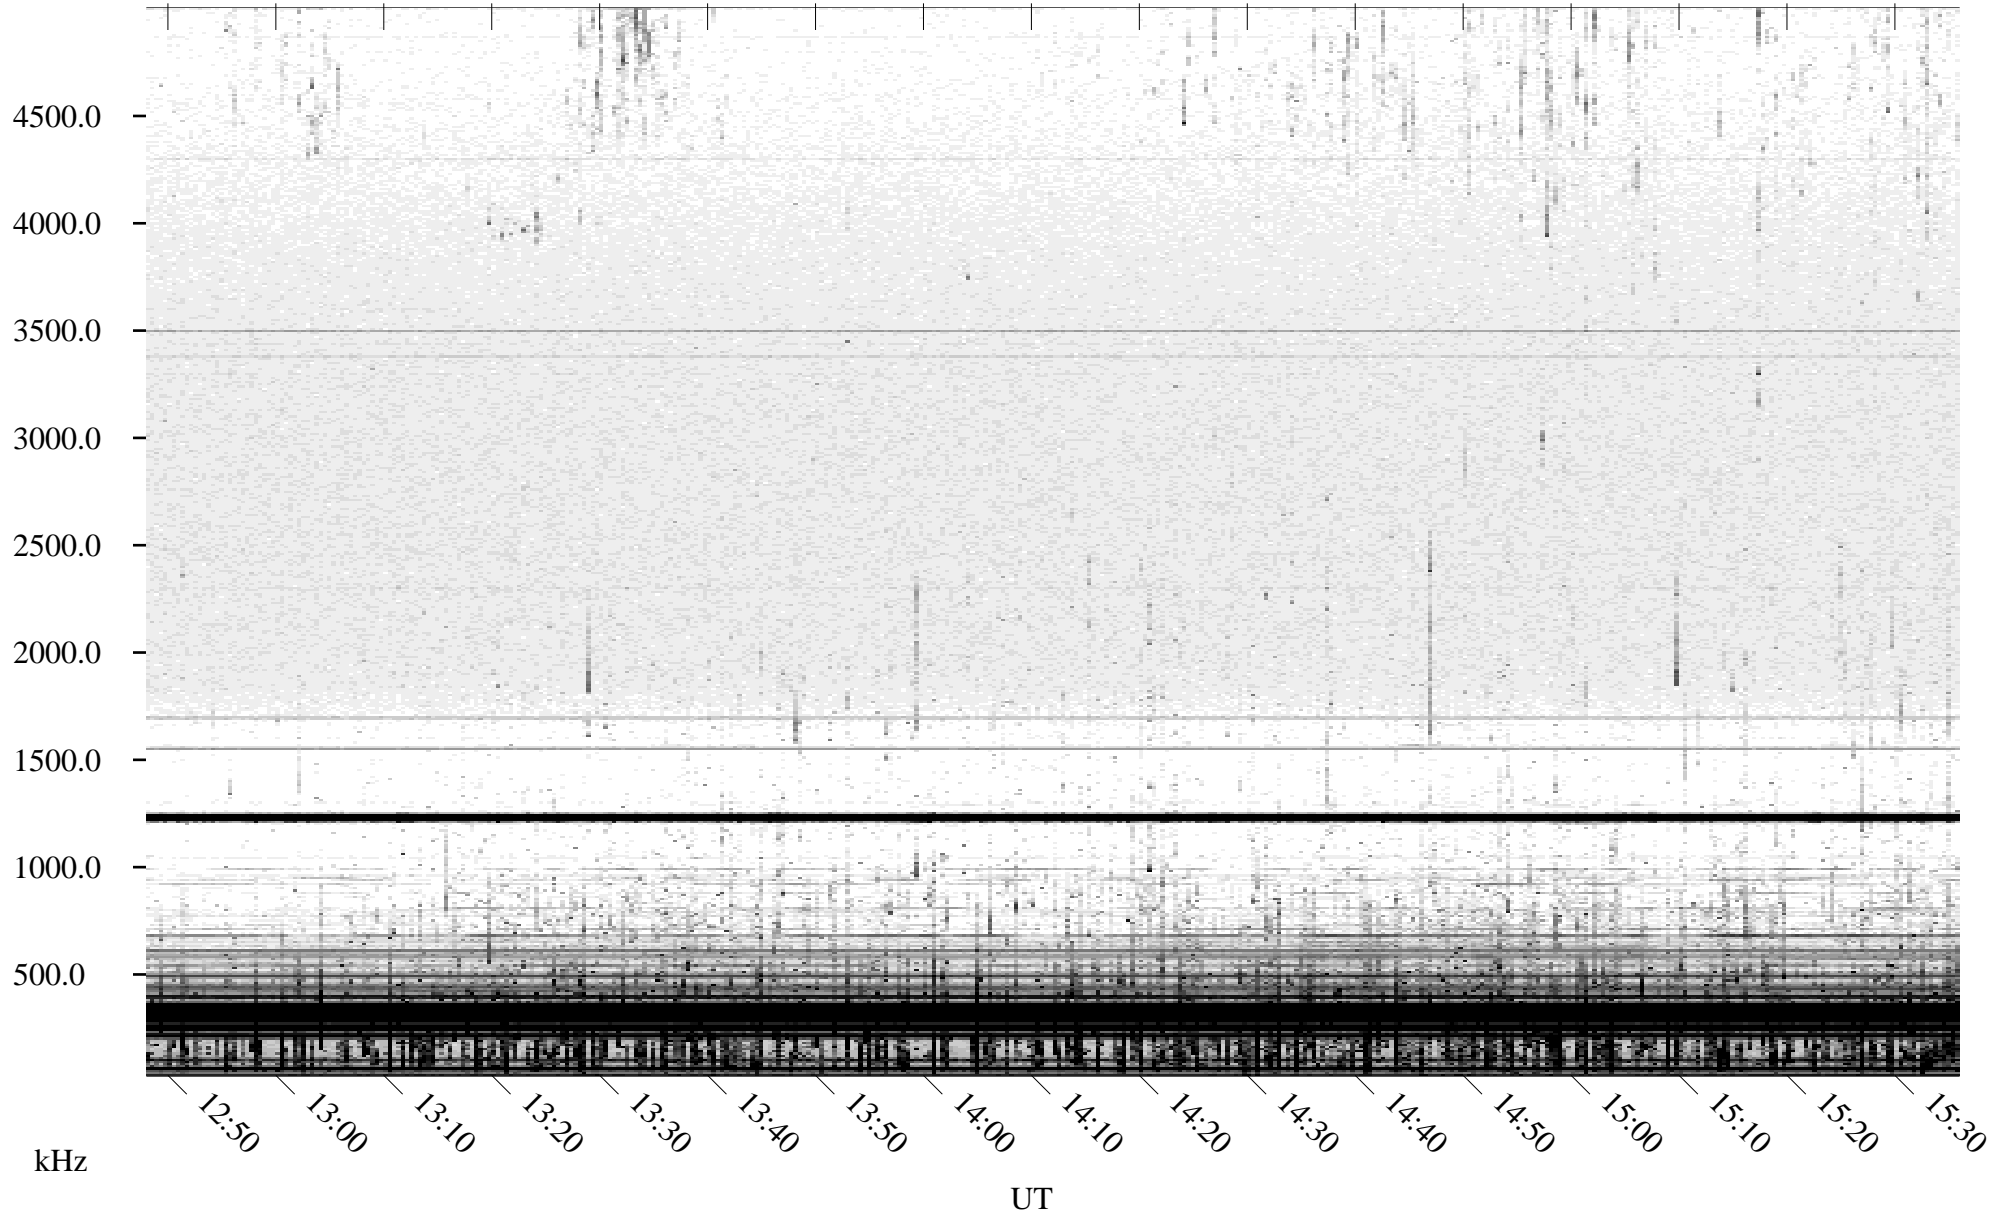

06/19/2005 Churchill, Manitoba

Linear Scale Black = 161 White = 15

ch05170l.r00m max_12

Page 1

06/19/2005 Churchill, Manitoba

Linear Scale Black = 161 White = 15

ch05170l.r00m max_12

Page 2

06/20/2005 Churchill, Manitoba

Linear Scale Black = 161 White = 15

ch05170l.r00m max_12

Page 3

06/20/2005 Churchill, Manitoba

Linear Scale Black = 161 White = 15

ch05170l.r00m max_12

Page 4

06/20/2005 Churchill, Manitoba

Linear Scale Black = 161 White = 15

ch05170l.r00m max_12

Page 5

06/20/2005 Churchill, Manitoba

Linear Scale Black = 161 White = 15

ch05170l.r00m max_12

Page 6

06/20/2005 Churchill, Manitoba

Linear Scale Black = 161 White = 15

ch05170l.r00m max_12

Page 7

06/20/2005 Churchill, Manitoba

Linear Scale Black = 161 White = 15

ch05170l.r00m max_12

Page 8