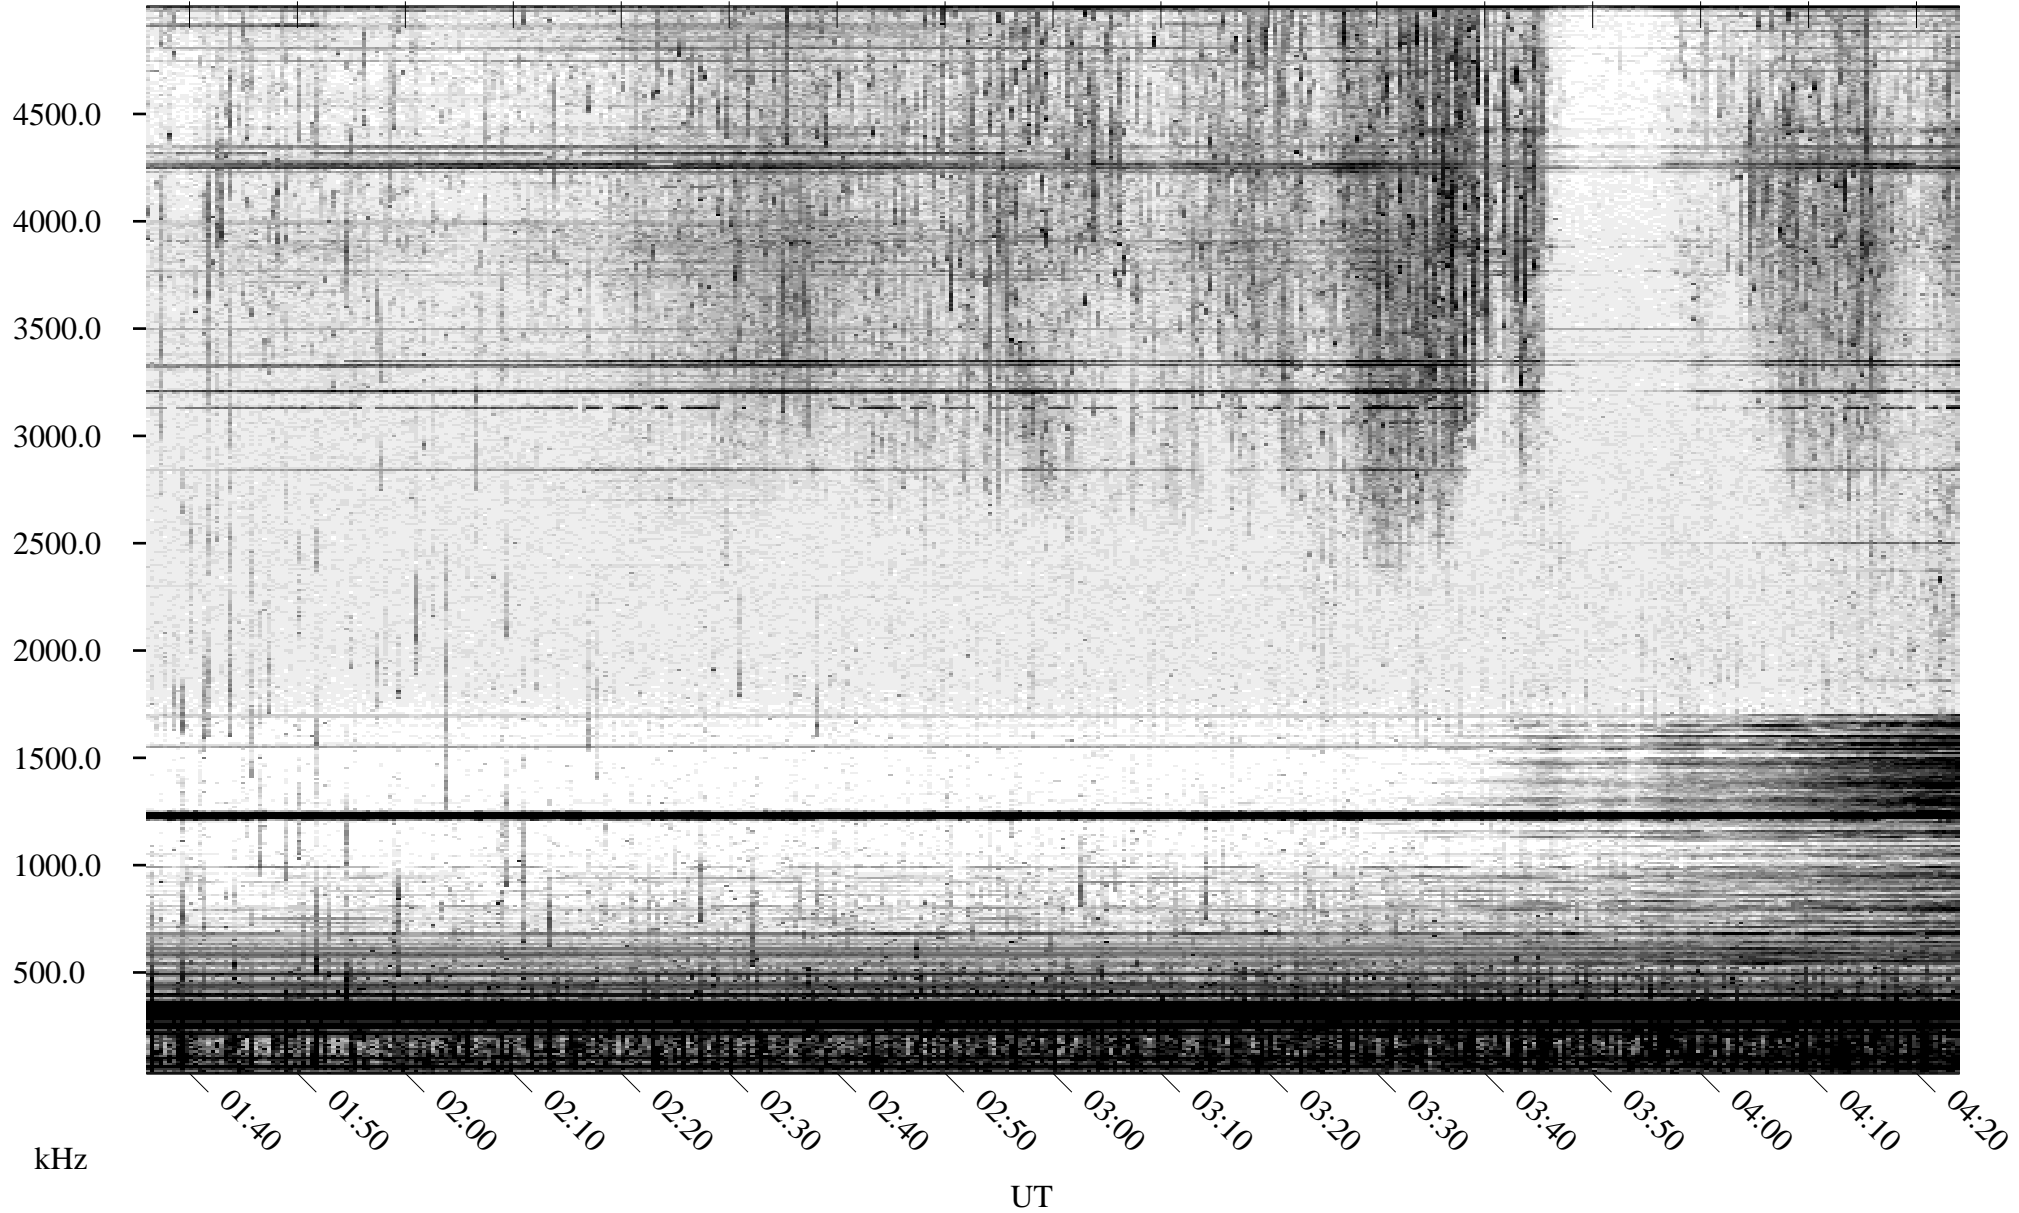

# 06/20/2005 Churchill, Manitoba

Linear Scale    Black = 161    White = 15

ch051711.r00m max\_12

Page 1

# 06/20/2005 Churchill, Manitoba

Linear Scale    Black = 161    White = 15

ch051711.r00m max\_12

# 06/21/2005 Churchill, Manitoba

Linear Scale    Black = 161    White = 15

ch051711.r00m max\_12

Page 3

# 06/21/2005 Churchill, Manitoba

Linear Scale    Black = 161    White = 15

ch051711.r00m max\_12

Page 4