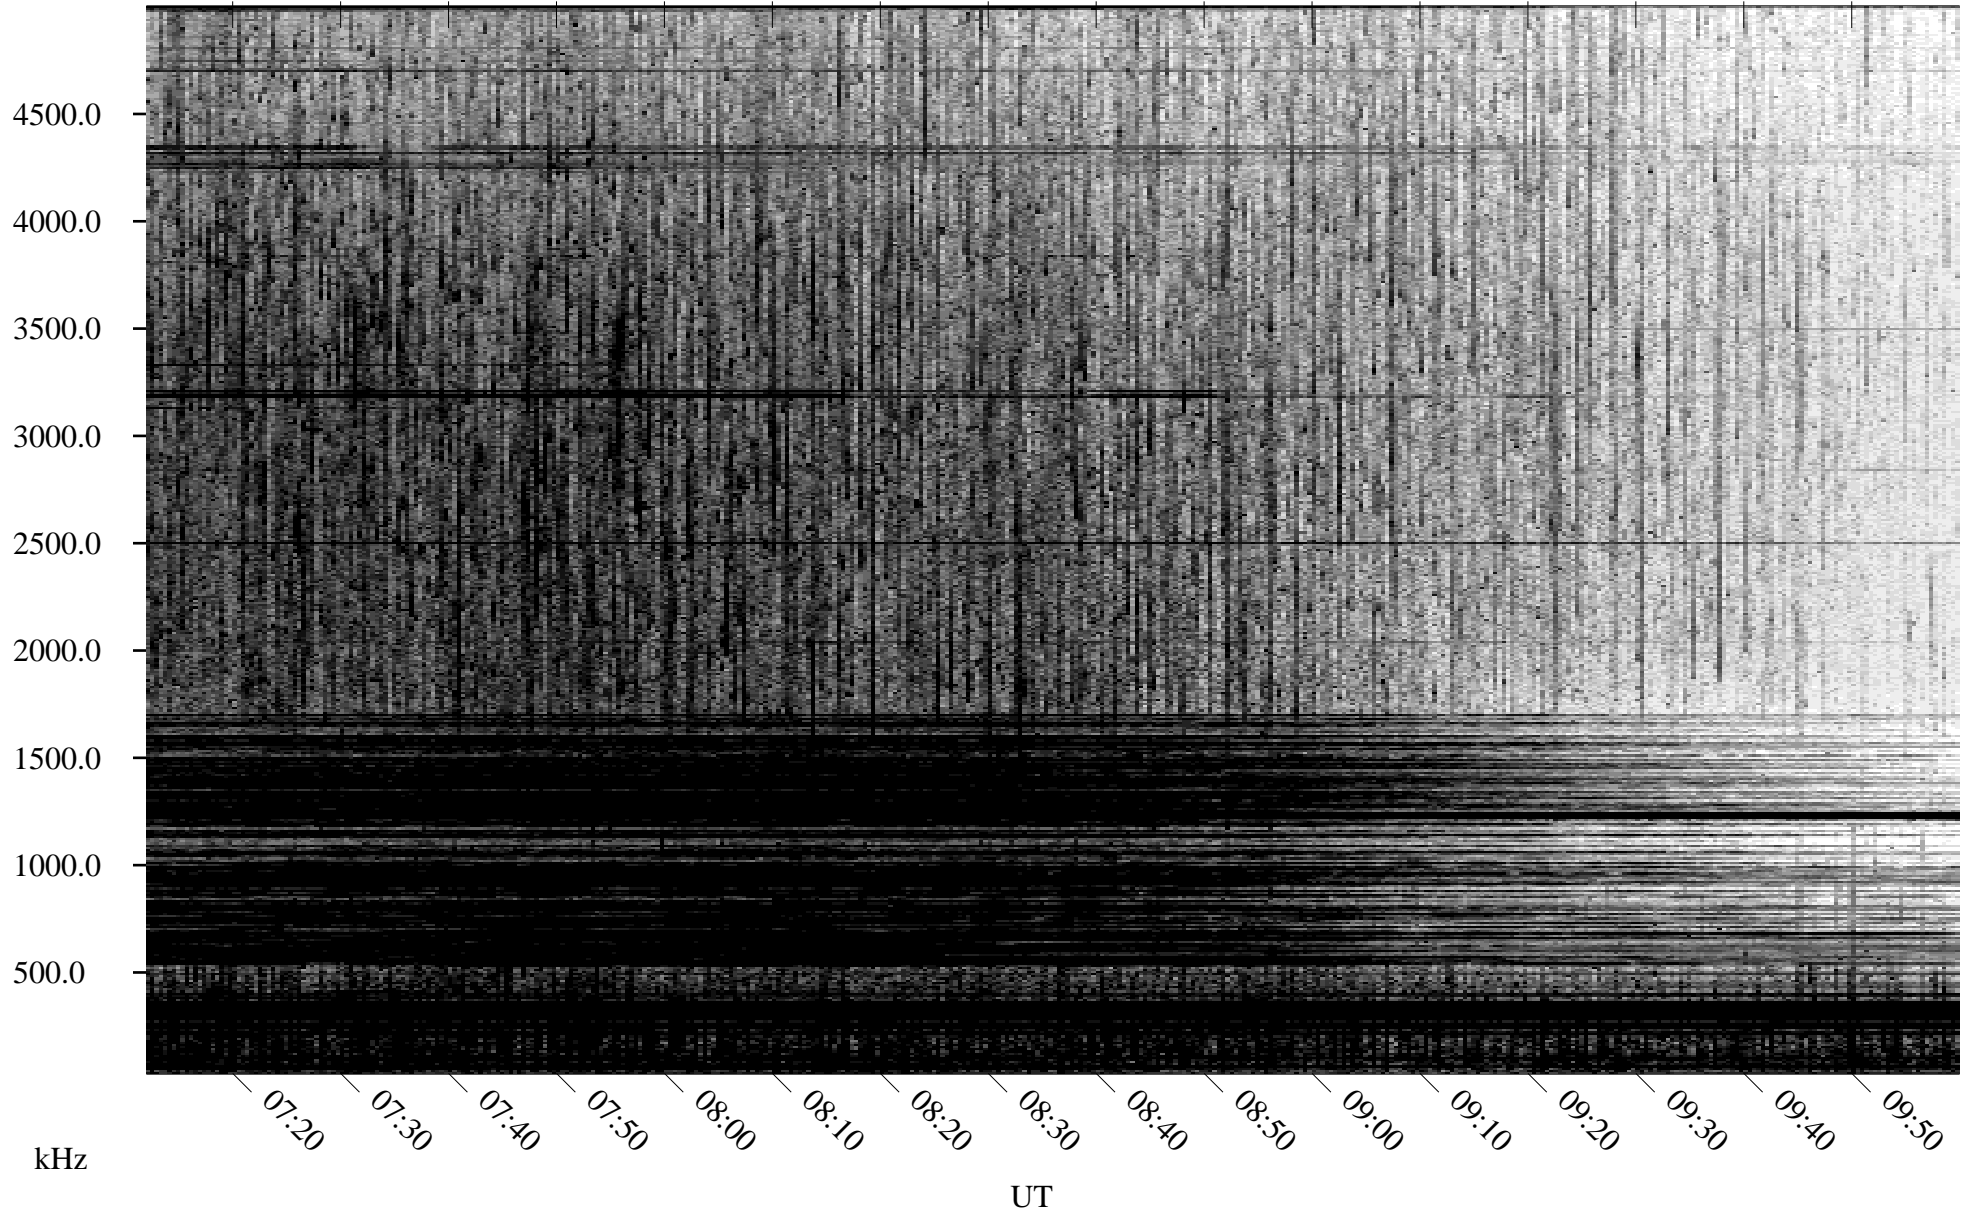

# 06/20/2005 Churchill, Manitoba

Linear Scale    Black = 161    White = 15

ch051711.r00m max\_12

# 06/21/2005 Churchill, Manitoba

Linear Scale    Black = 161    White = 15

ch051711.r00m max\_12

Page 4

# 06/21/2005 Churchill, Manitoba

Linear Scale    Black = 161    White = 15

ch051711.r00m max\_12

Page 5

# 06/21/2005 Churchill, Manitoba

Linear Scale    Black = 161    White = 15

ch051711.r00m max\_12

Page 6