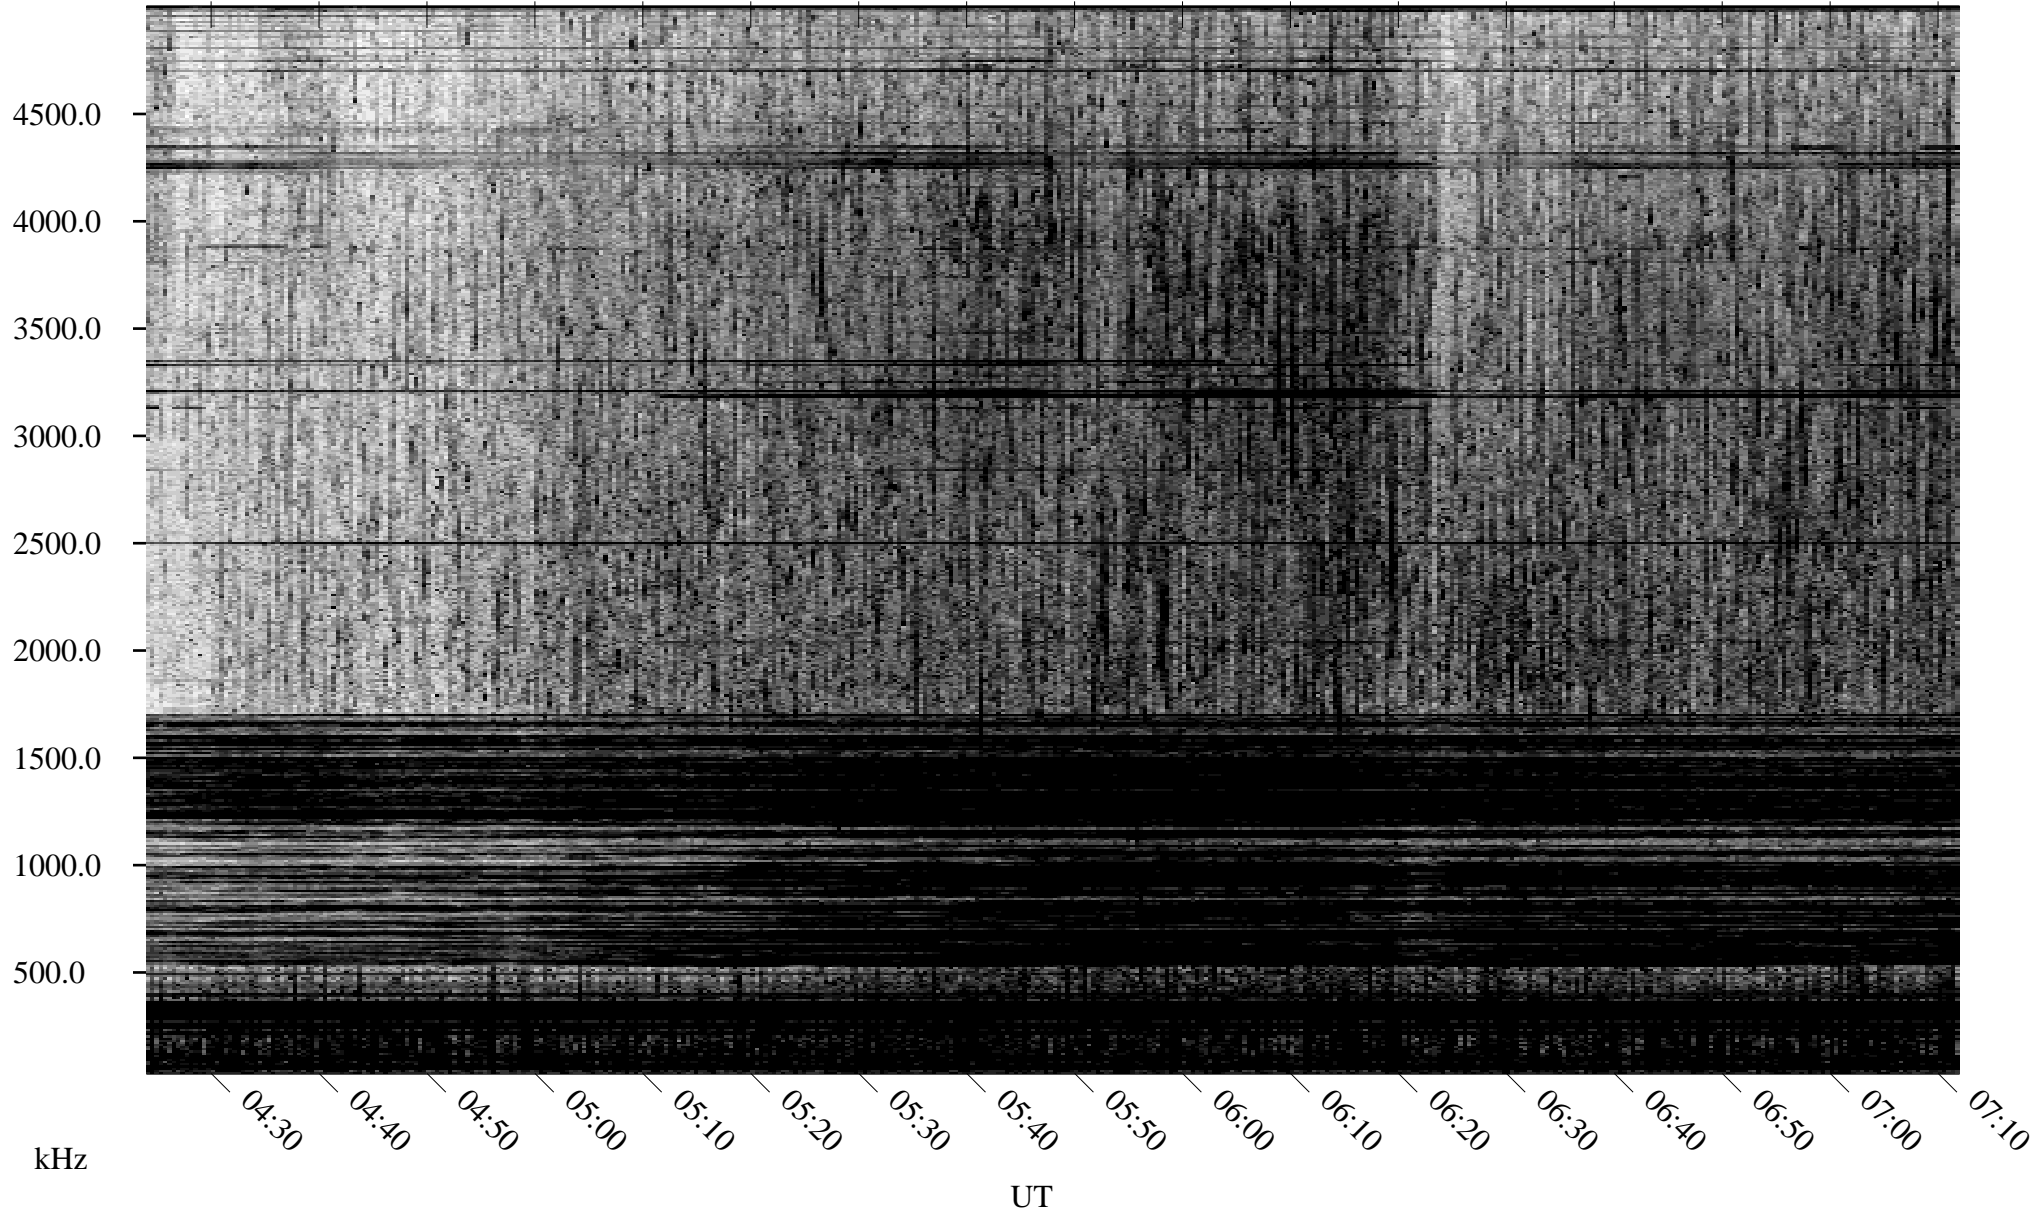

# 06/20/2005 Churchill, Manitoba

Linear Scale    Black = 161    White = 15

ch051711.r00m max\_12

Page 1

# 06/20/2005 Churchill, Manitoba

Linear Scale    Black = 161    White = 15

ch051711.r00m max\_12

# 06/21/2005 Churchill, Manitoba

Linear Scale    Black = 161    White = 15

ch051711.r00m max\_12

Page 3

# 06/21/2005 Churchill, Manitoba

Linear Scale    Black = 161    White = 15

ch051711.r00m max\_12

Page 4