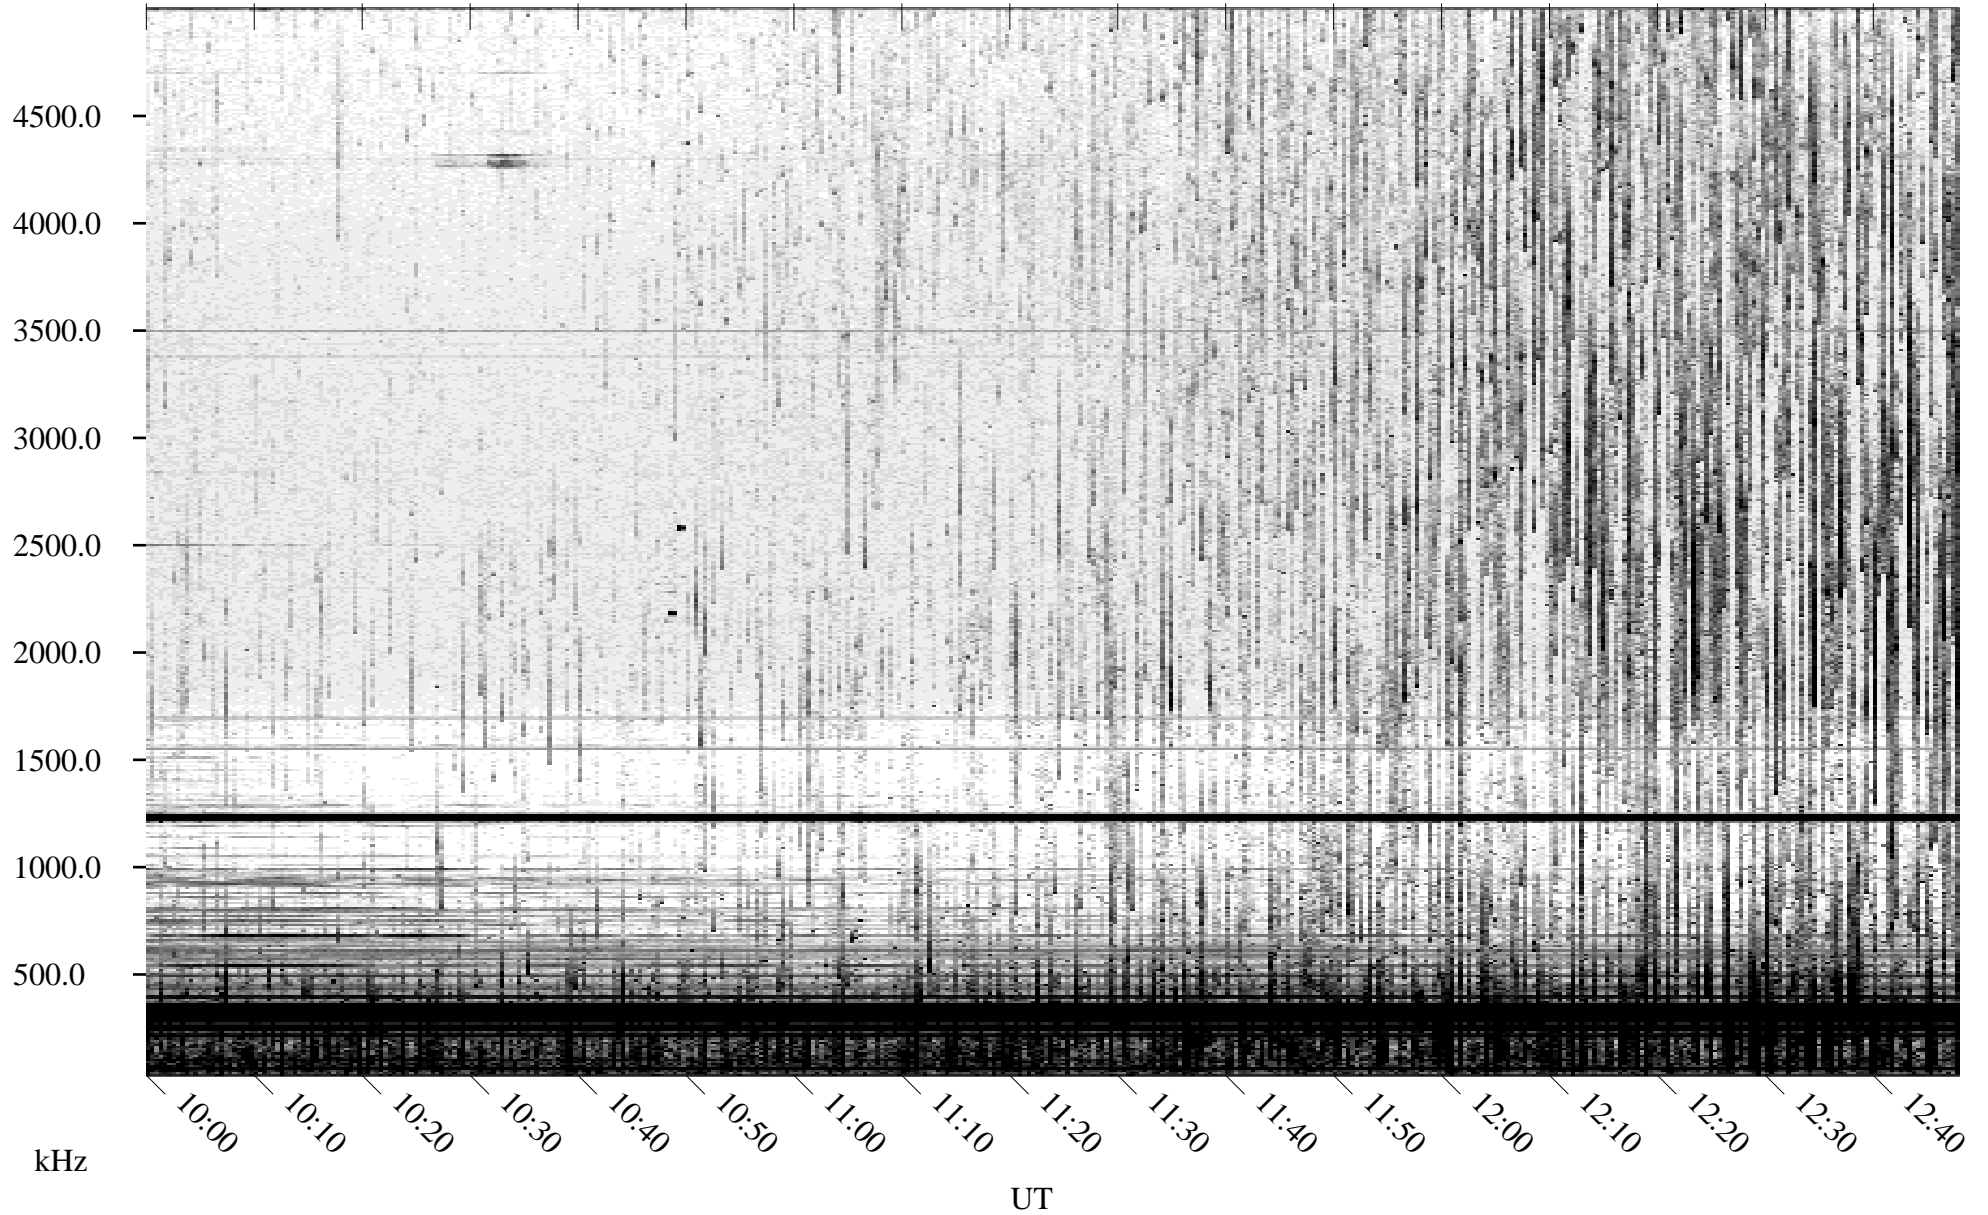

# 06/21/2005 Churchill, Manitoba

Linear Scale    Black = 161    White = 15

ch051711.r00m max\_12

Page 4

# 06/21/2005 Churchill, Manitoba

Linear Scale    Black = 161    White = 15

ch051711.r00m max\_12

Page 5

# 06/21/2005 Churchill, Manitoba

Linear Scale    Black = 161    White = 15

ch051711.r00m max\_12

Page 6

# 06/21/2005 Churchill, Manitoba

Linear Scale    Black = 161    White = 15

ch051711.r00m max\_12

Page 7