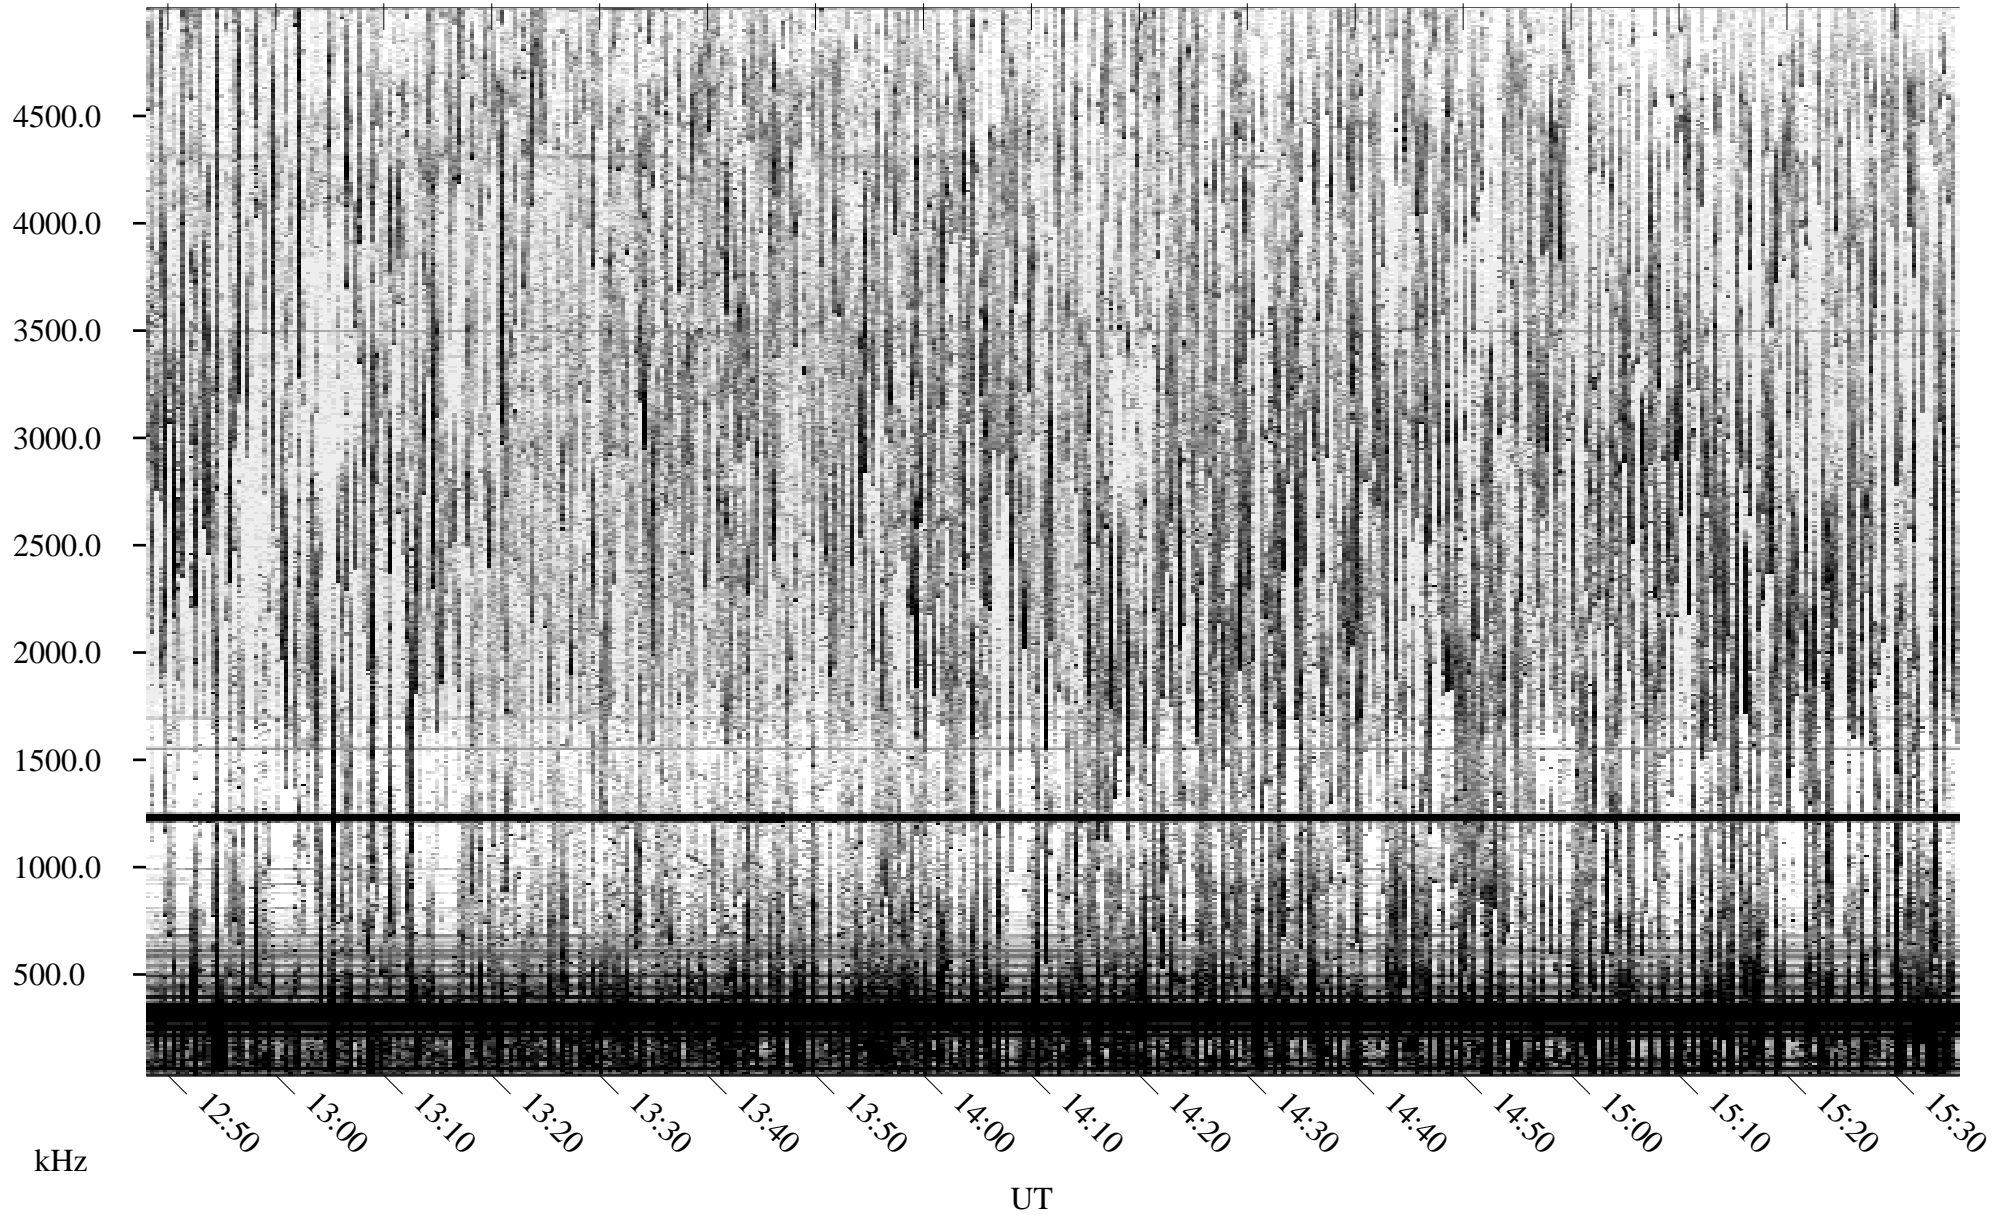

# 06/21/2005 Churchill, Manitoba

Linear Scale    Black = 161    White = 15

ch051711.r00m max\_12

Page 5

# 06/21/2005 Churchill, Manitoba

Linear Scale    Black = 161    White = 15

ch051711.r00m max\_12

Page 6

# 06/21/2005 Churchill, Manitoba

Linear Scale    Black = 161    White = 15

ch051711.r00m max\_12

Page 7

# 06/21/2005 Churchill, Manitoba

Linear Scale    Black = 161    White = 15

ch051711.r00m max\_12