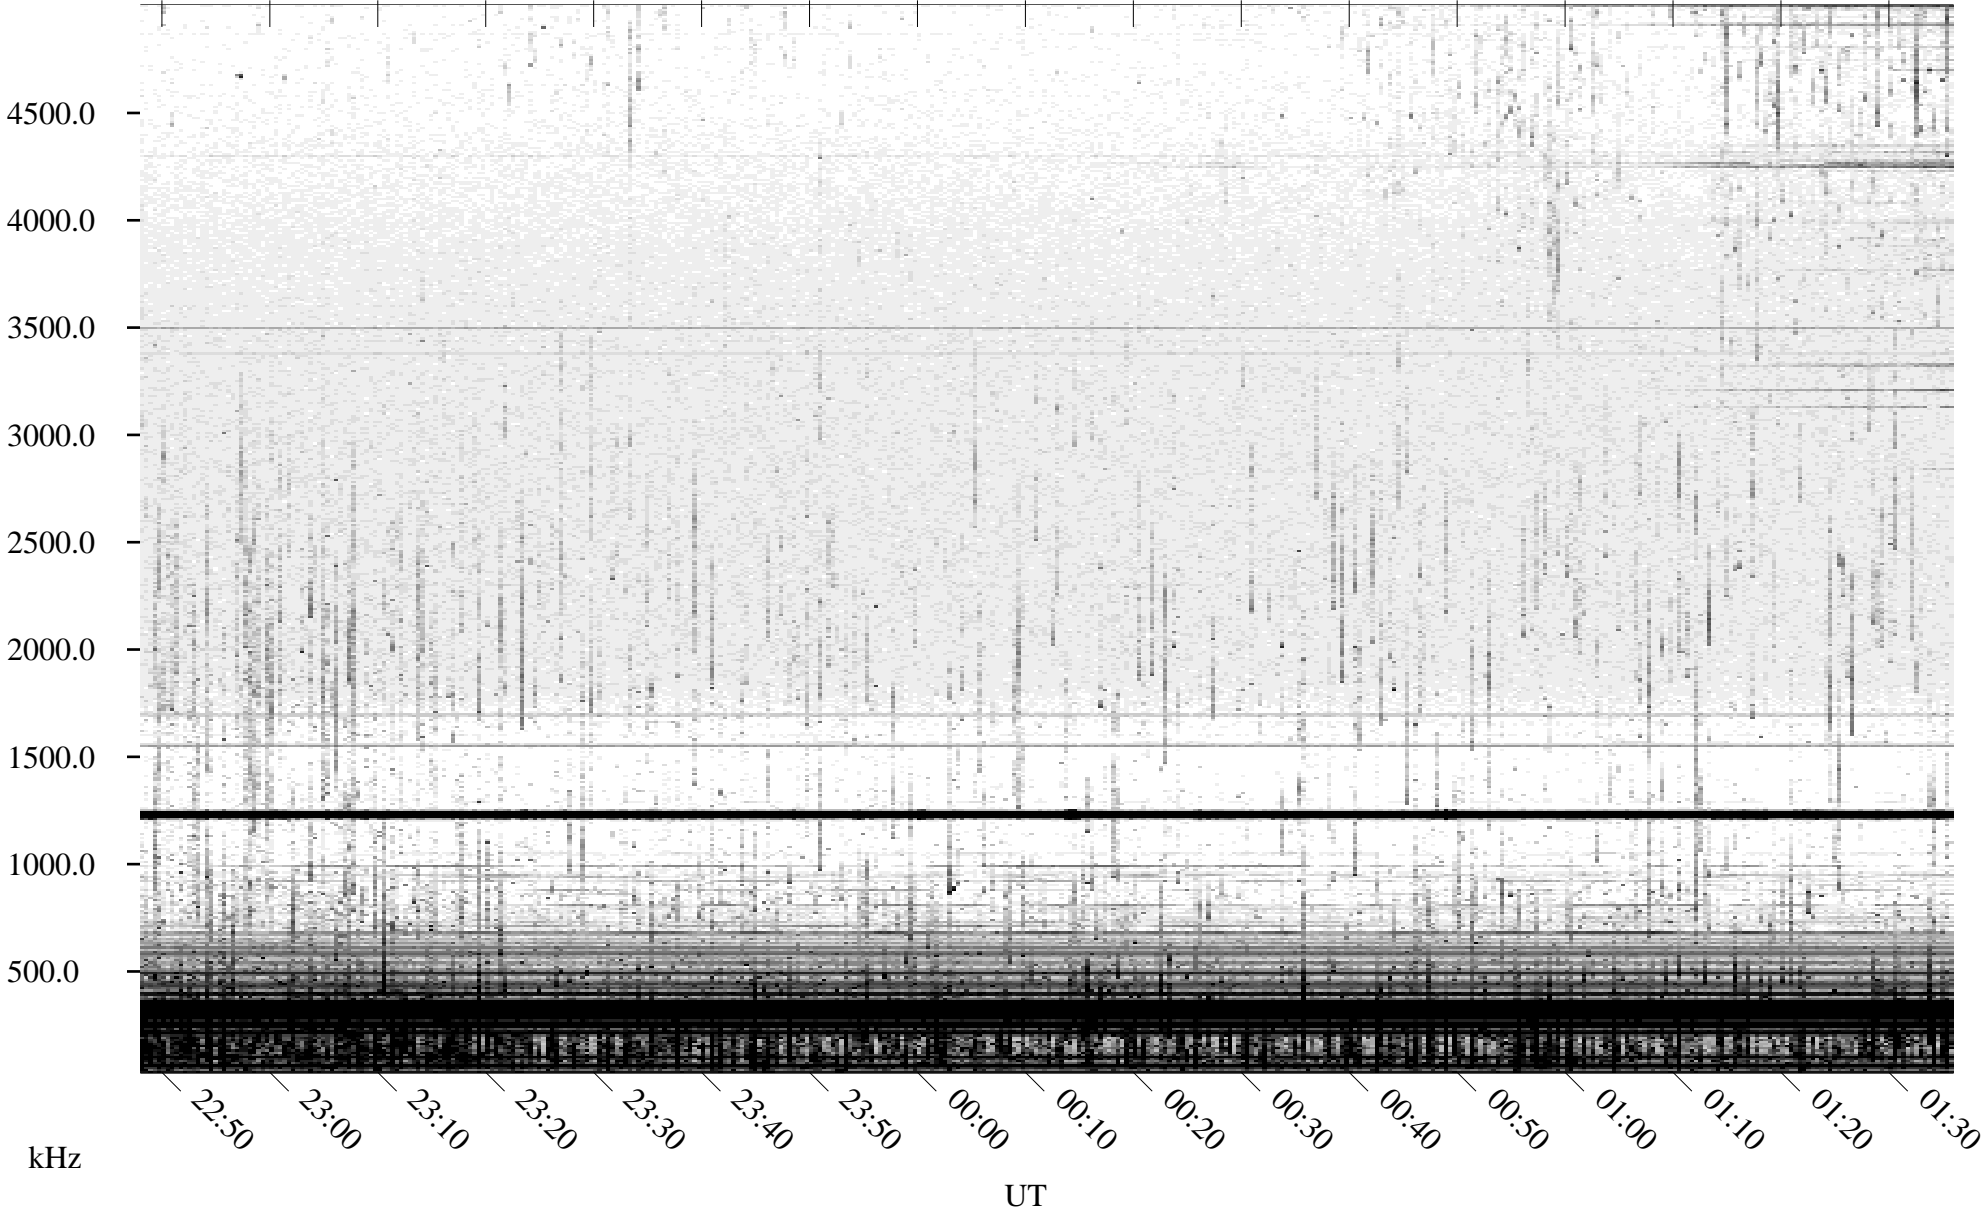

# 06/20/2005 Churchill, Manitoba

Linear Scale    Black = 161    White = 15

ch051711.r00m max\_12

Page 1

# 06/20/2005 Churchill, Manitoba

Linear Scale    Black = 161    White = 15

ch051711.r00m max\_12

# 06/21/2005 Churchill, Manitoba

Linear Scale    Black = 161    White = 15

ch051711.r00m max\_12

Page 3

# 06/21/2005 Churchill, Manitoba

Linear Scale    Black = 161    White = 15

ch051711.r00m max\_12

Page 4