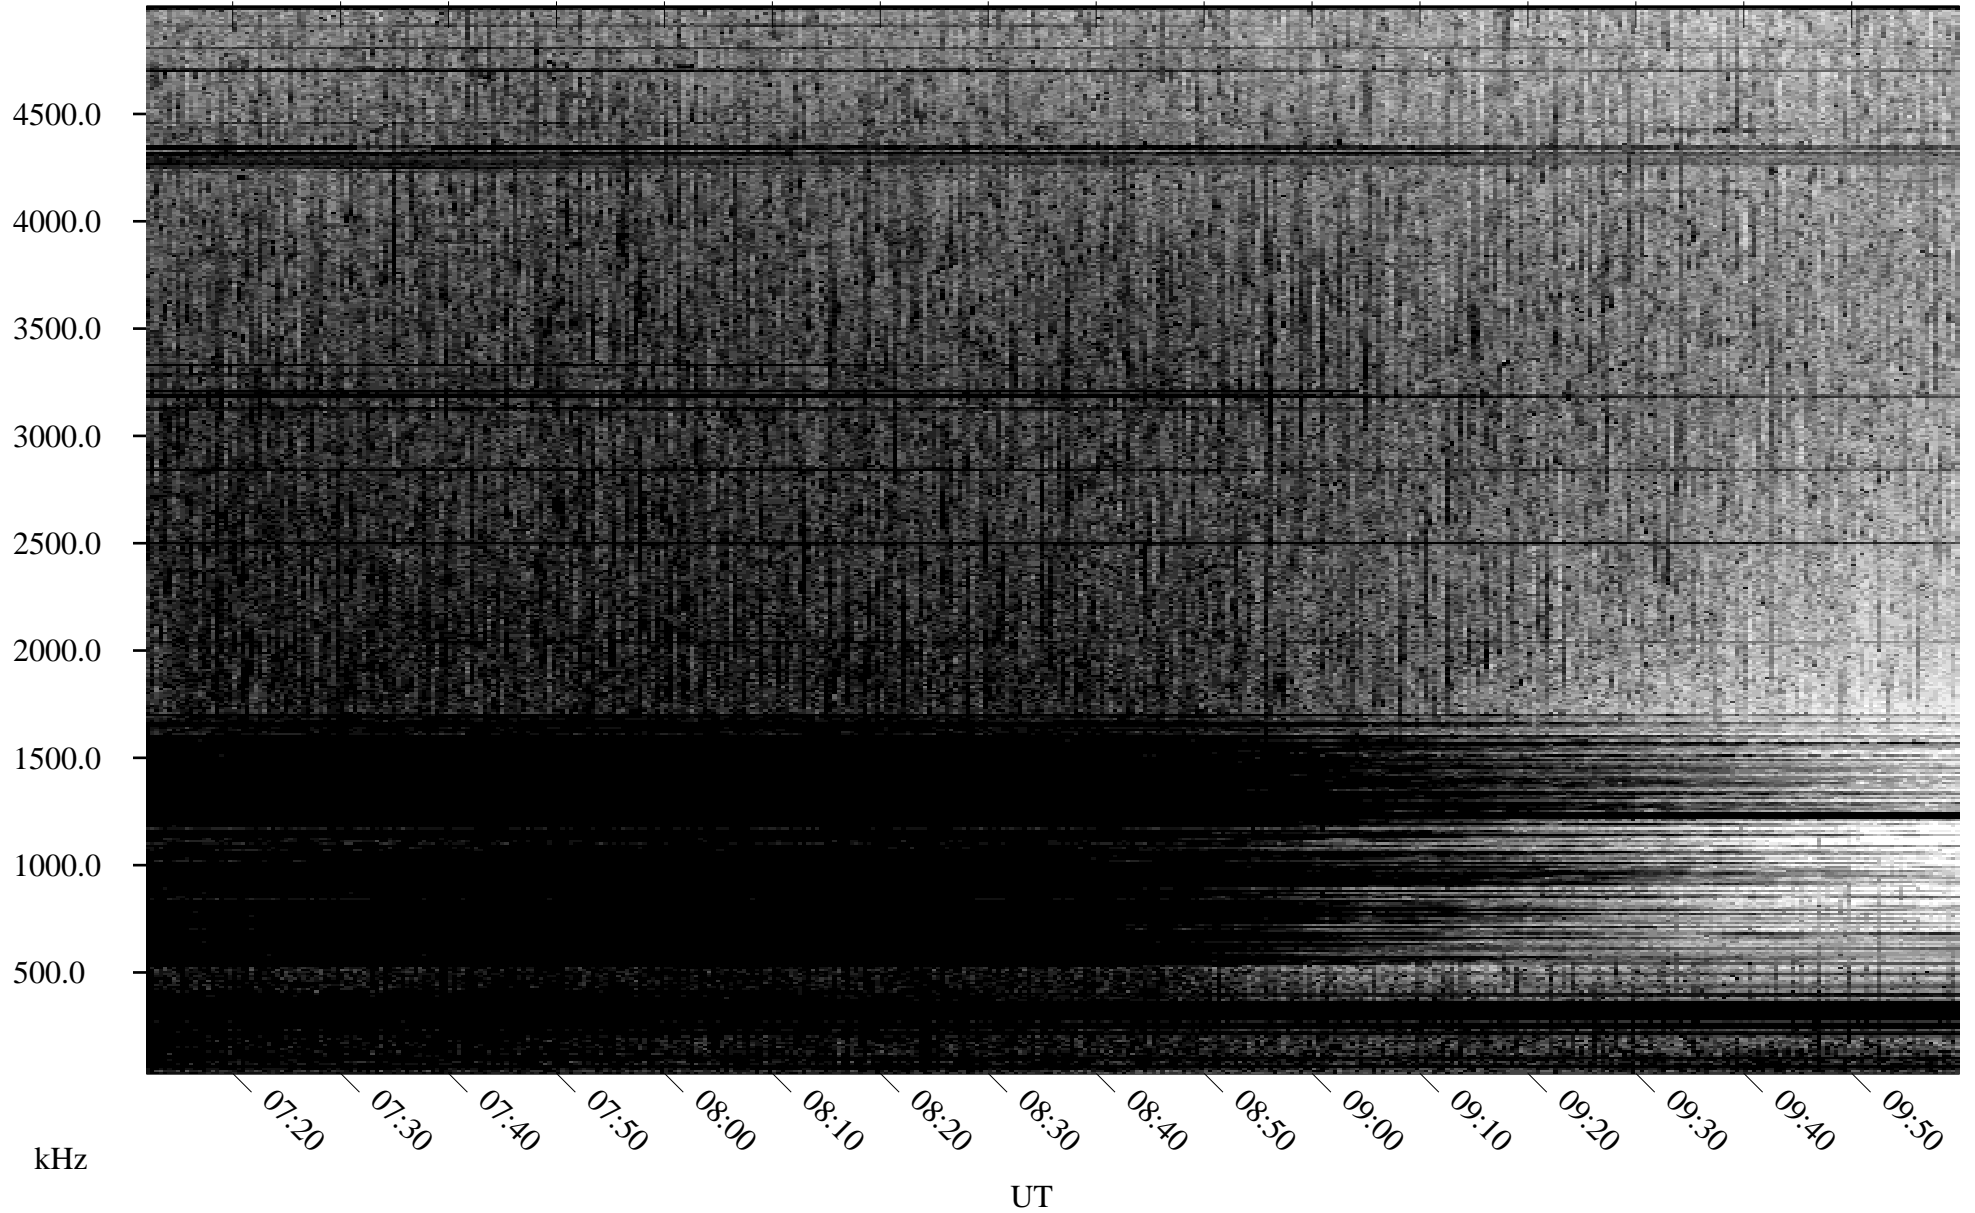

06/21/2005 Churchill, Manitoba

Linear Scale Black = 161 White = 15

ch05172l.r00m max_12

Page 1

06/21/2005 Churchill, Manitoba

Linear Scale Black = 161 White = 15

ch05172l.r00m max_12

Page 2

06/22/2005 Churchill, Manitoba

Linear Scale Black = 161 White = 15

ch05172l.r00m max_12

Page 3

06/22/2005 Churchill, Manitoba

Linear Scale Black = 161 White = 15

ch05172l.r00m max_12

Page 4

06/22/2005 Churchill, Manitoba

Linear Scale Black = 161 White = 15

ch05172l.r00m max_12

Page 5

06/22/2005 Churchill, Manitoba

Linear Scale Black = 161 White = 15

ch05172l.r00m max_12

Page 6

06/22/2005 Churchill, Manitoba

Linear Scale Black = 161 White = 15

ch05172l.r00m max_12

Page 7

06/22/2005 Churchill, Manitoba

Linear Scale Black = 161 White = 15

ch05172l.r00m max_12