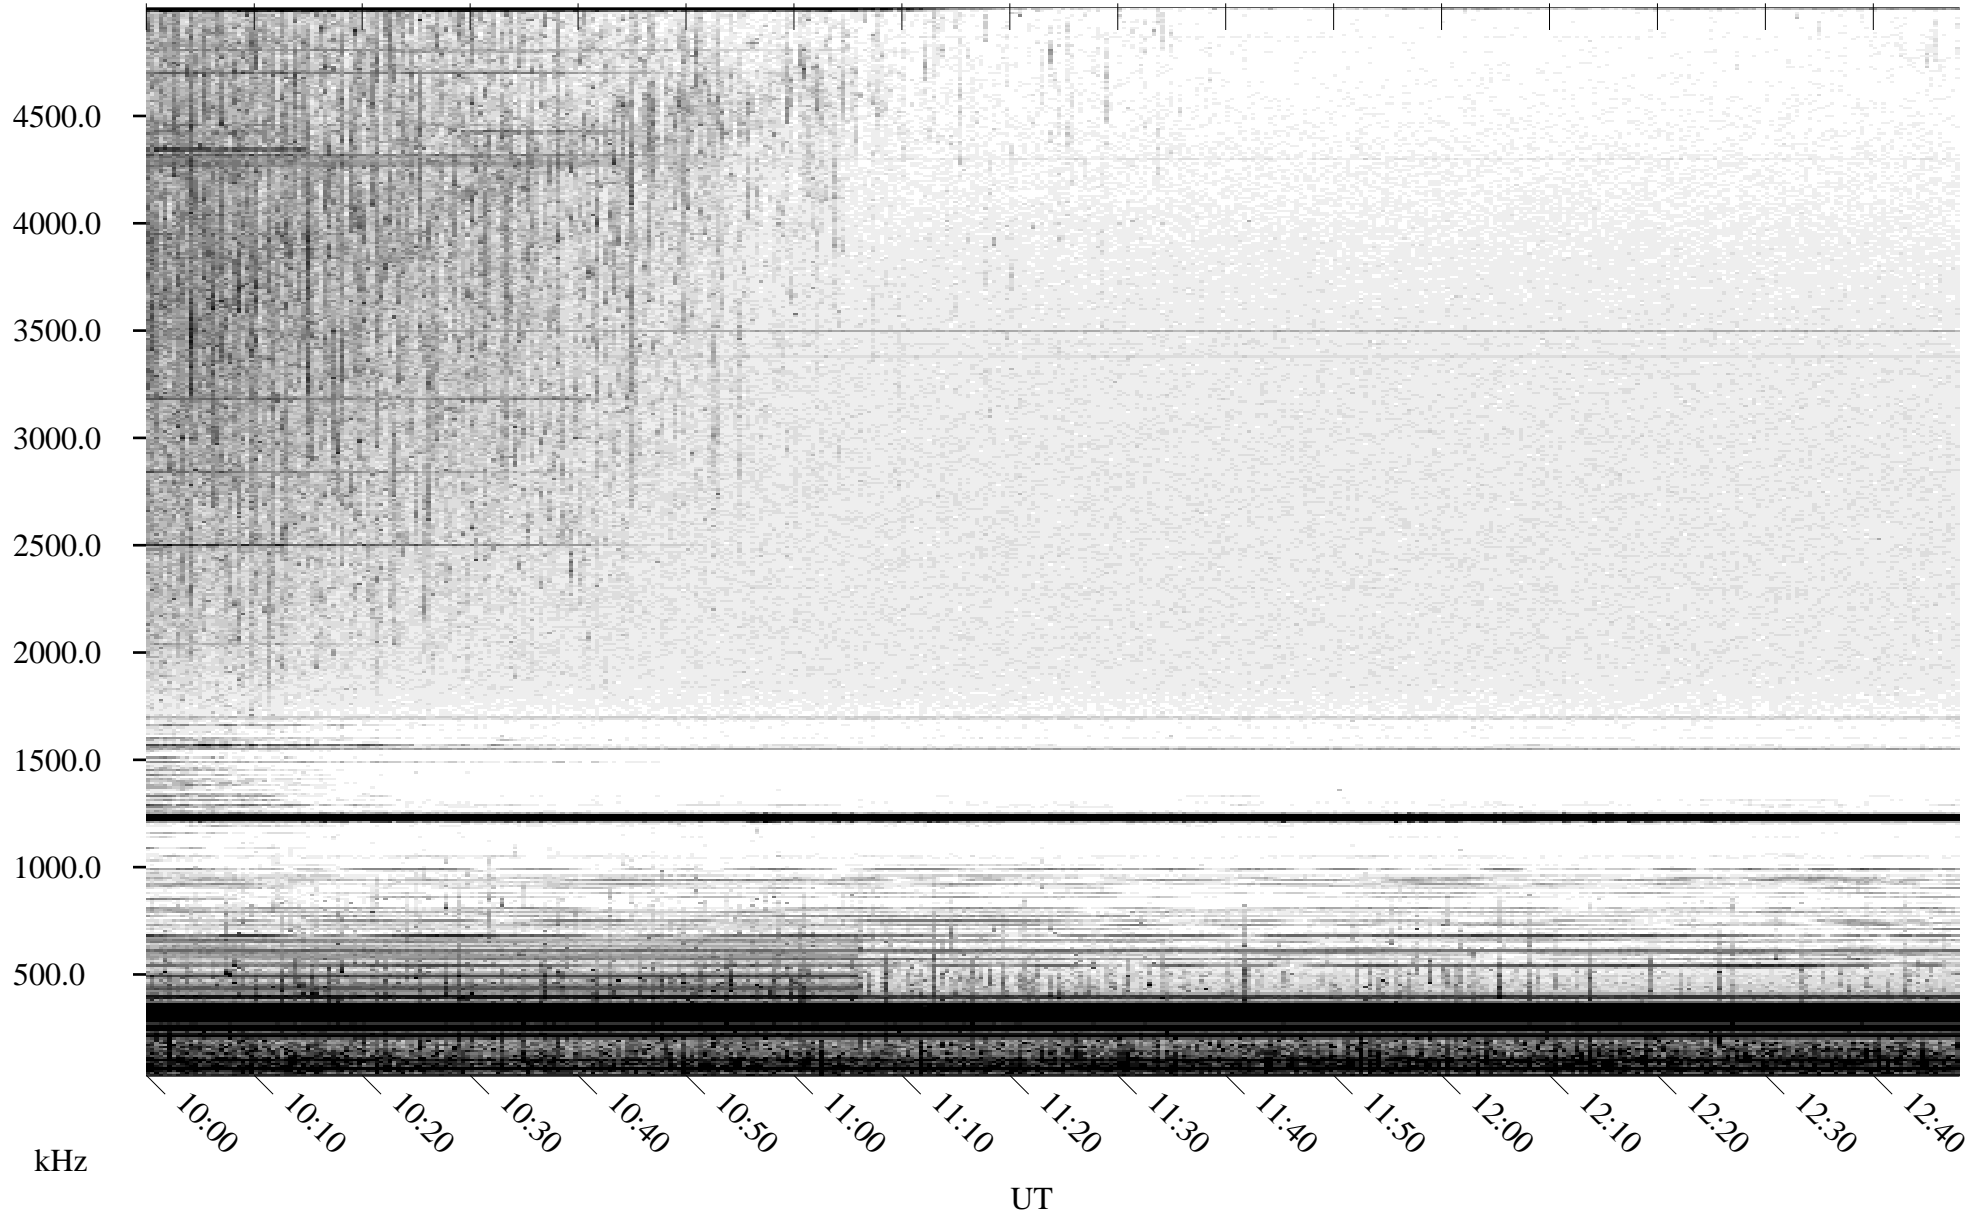

06/21/2005 Churchill, Manitoba

Linear Scale Black = 161 White = 15

ch05172l.r00m max_12

Page 1

06/21/2005 Churchill, Manitoba

Linear Scale Black = 161 White = 15

ch05172l.r00m max_12

Page 2

06/22/2005 Churchill, Manitoba

Linear Scale Black = 161 White = 15

ch05172l.r00m max_12

Page 3

06/22/2005 Churchill, Manitoba

Linear Scale Black = 161 White = 15

ch05172l.r00m max_12

Page 4

06/22/2005 Churchill, Manitoba

Linear Scale Black = 161 White = 15

ch05172l.r00m max_12

Page 5

06/22/2005 Churchill, Manitoba

Linear Scale Black = 161 White = 15

ch05172l.r00m max_12

Page 6

06/22/2005 Churchill, Manitoba

Linear Scale Black = 161 White = 15

ch05172l.r00m max_12

Page 7

06/22/2005 Churchill, Manitoba

Linear Scale Black = 161 White = 15

ch05172l.r00m max_12