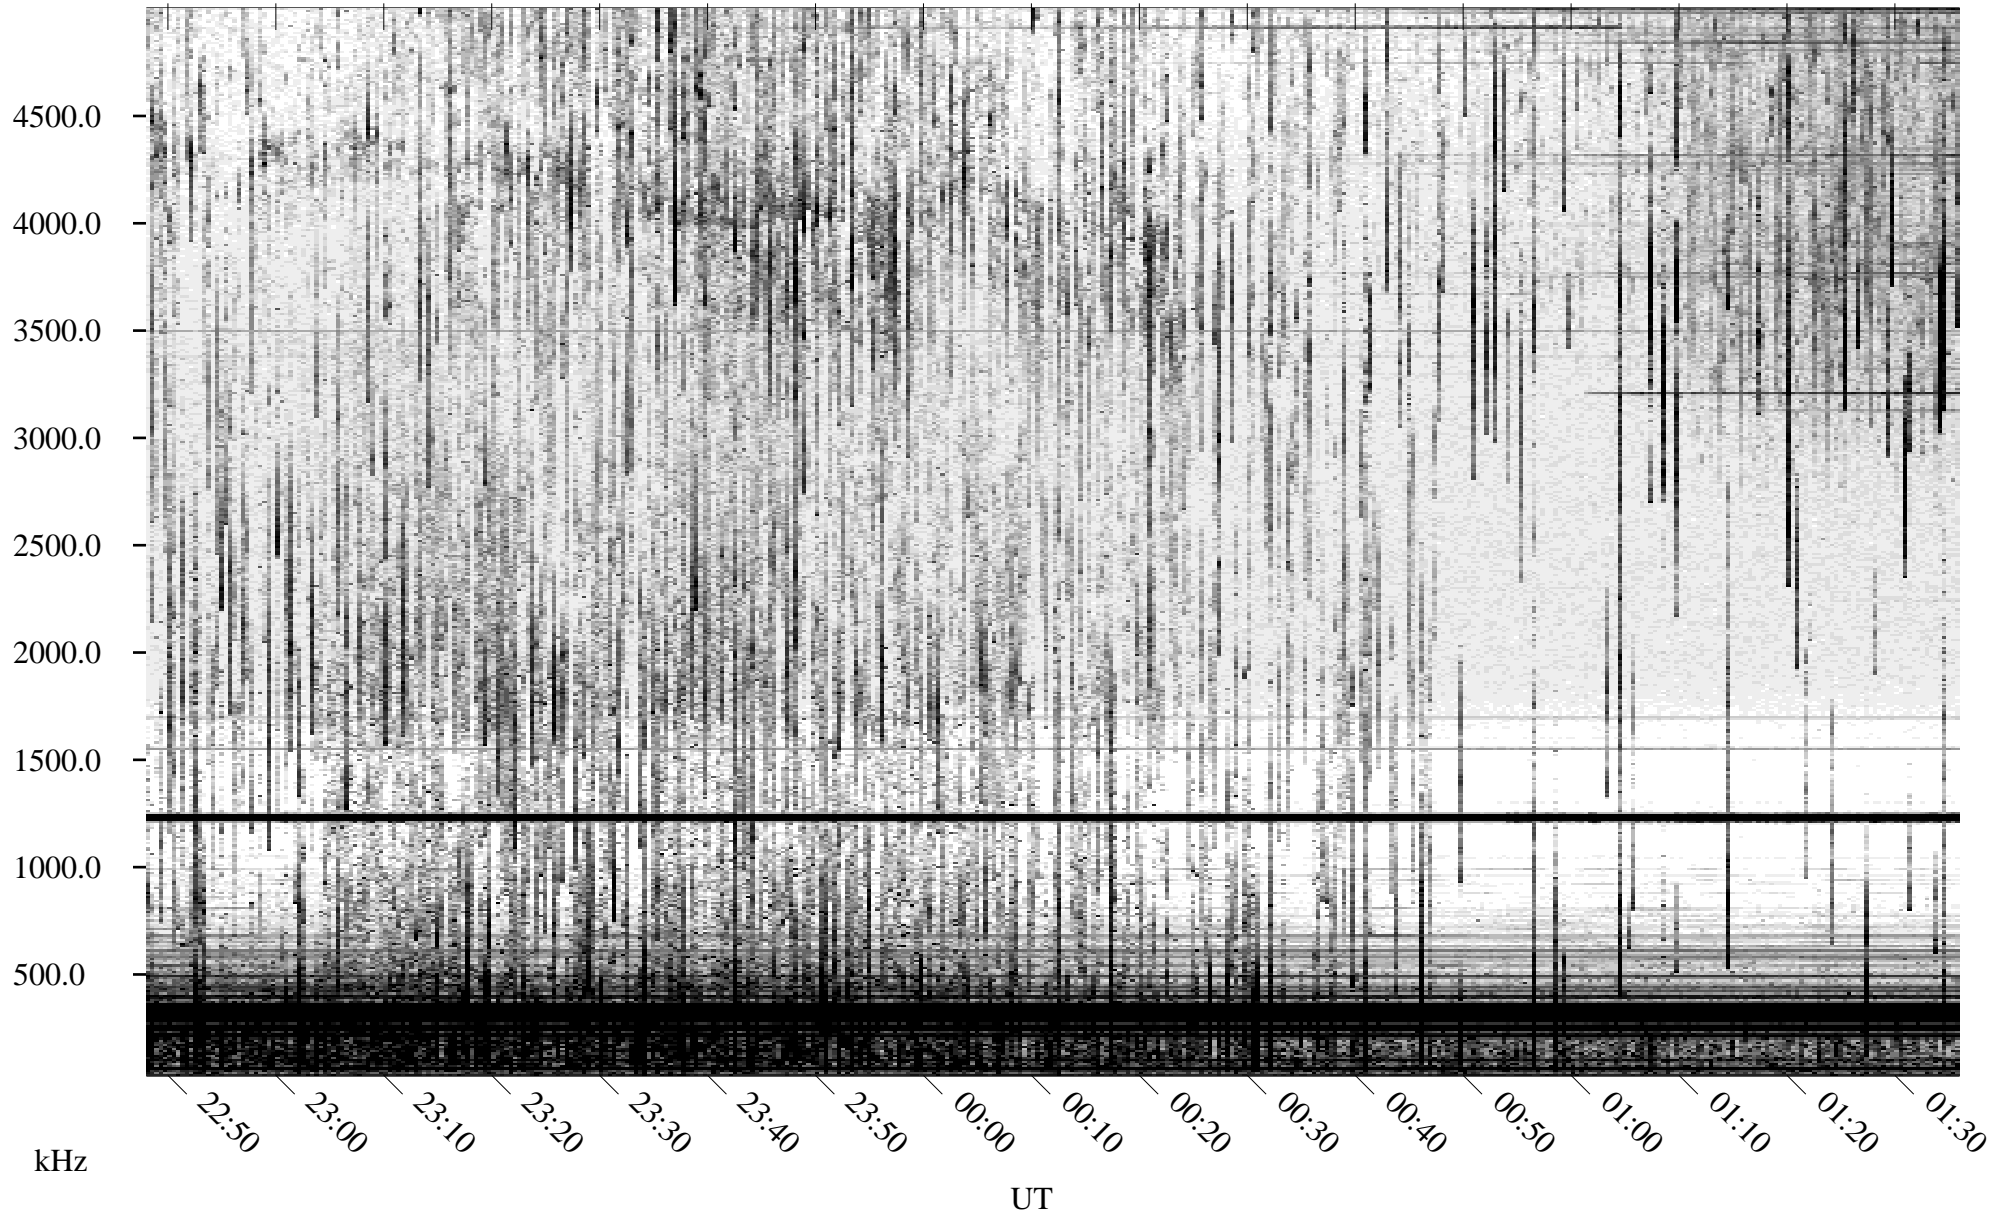

06/21/2005 Churchill, Manitoba

Linear Scale Black = 161 White = 15

ch05172l.r00m max_12

Page 1

06/21/2005 Churchill, Manitoba

Linear Scale Black = 161 White = 15

ch05172l.r00m max_12

Page 2

06/22/2005 Churchill, Manitoba

Linear Scale Black = 161 White = 15

ch05172l.r00m max_12

Page 3

06/22/2005 Churchill, Manitoba

Linear Scale Black = 161 White = 15

ch05172l.r00m max_12

Page 4

06/22/2005 Churchill, Manitoba

Linear Scale Black = 161 White = 15

ch05172l.r00m max_12

Page 5

06/22/2005 Churchill, Manitoba

Linear Scale Black = 161 White = 15

ch05172l.r00m max_12

Page 6

06/22/2005 Churchill, Manitoba

Linear Scale Black = 161 White = 15

ch05172l.r00m max_12

Page 7

06/22/2005 Churchill, Manitoba

Linear Scale Black = 161 White = 15

ch05172l.r00m max_12