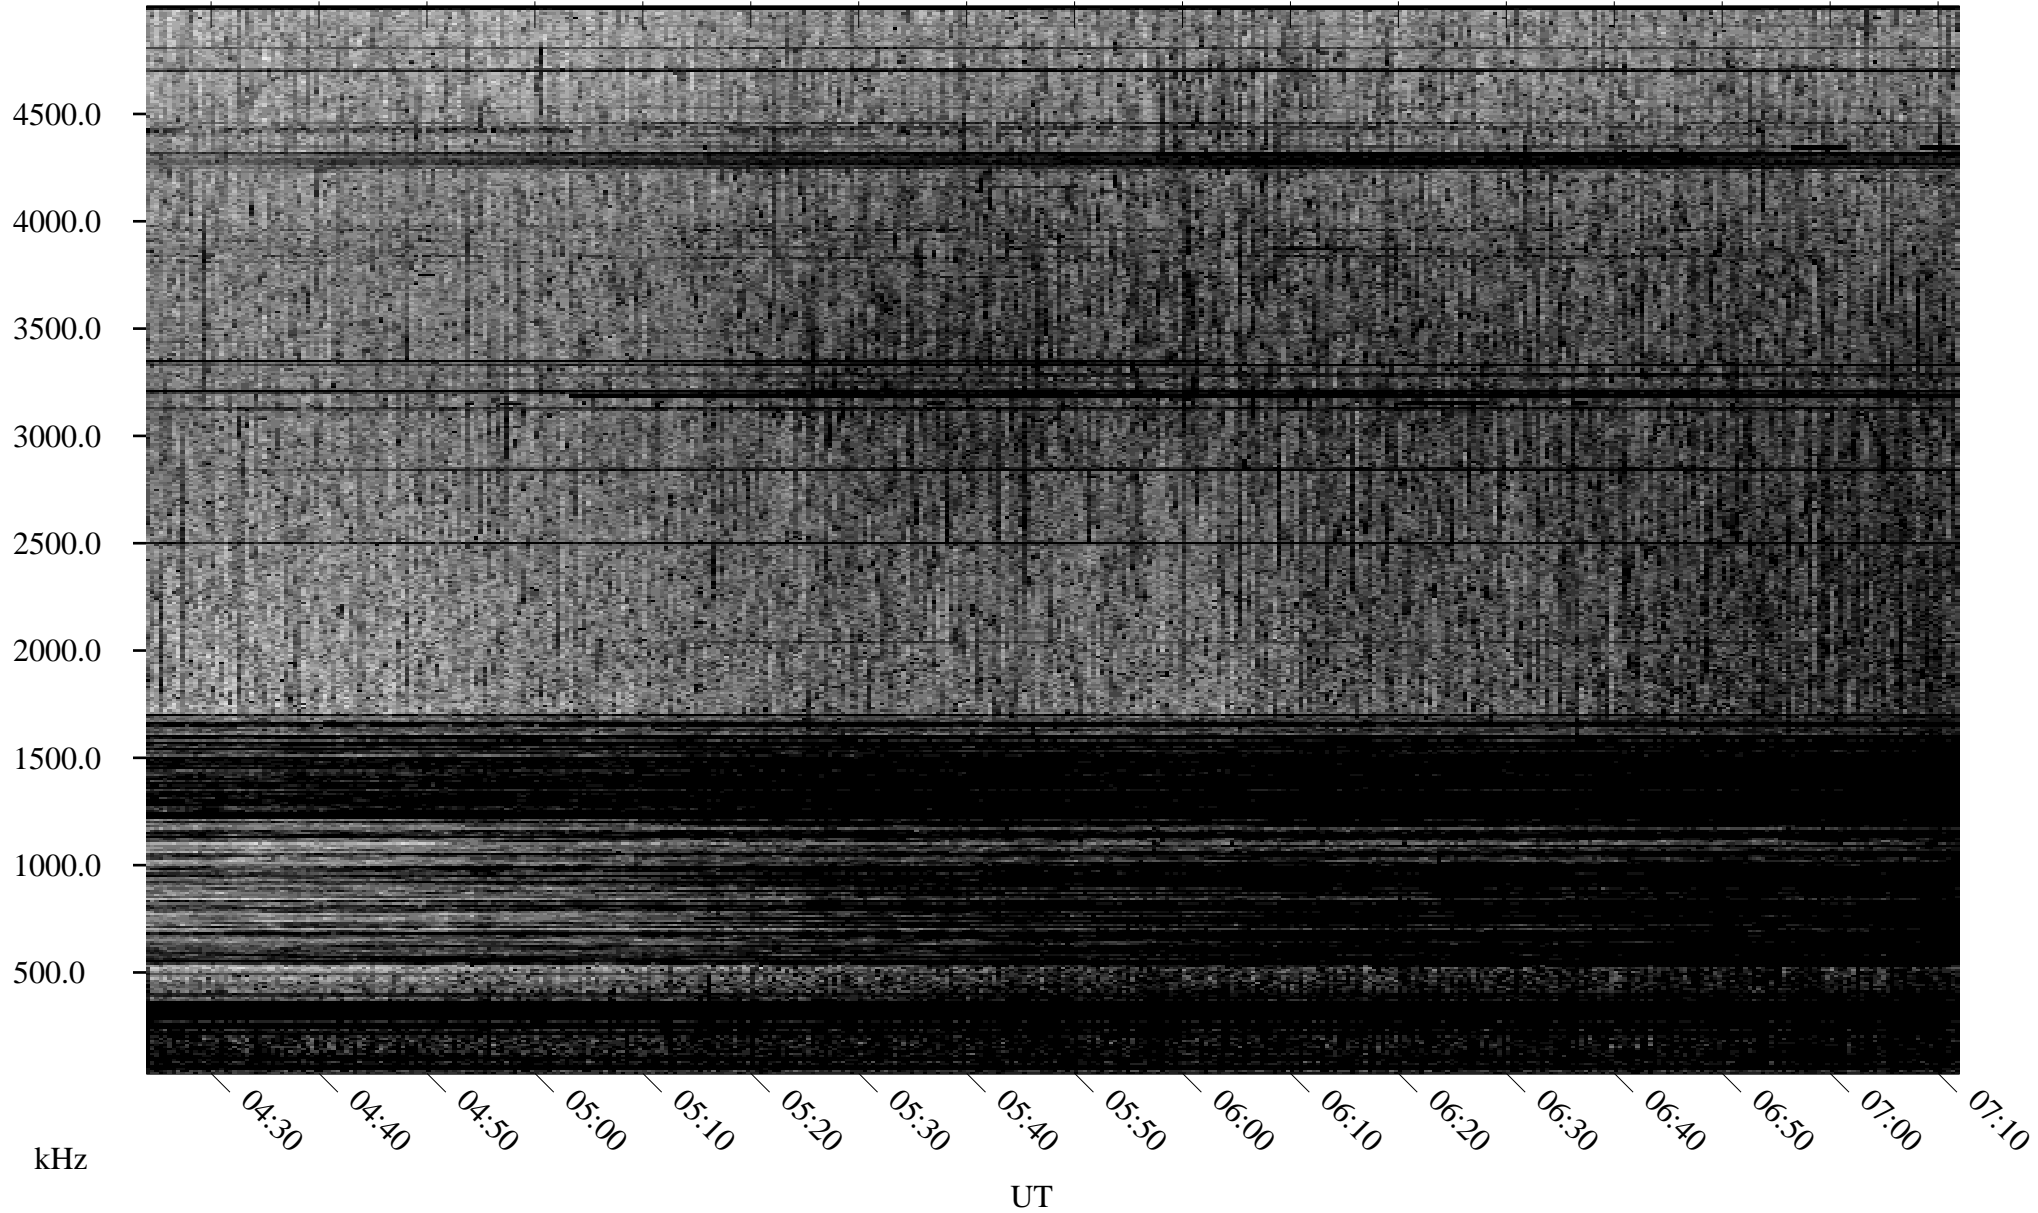

06/21/2005 Churchill, Manitoba

Linear Scale Black = 161 White = 15

ch05172l.r00m max_12

Page 1

06/21/2005 Churchill, Manitoba

Linear Scale Black = 161 White = 15

ch05172l.r00m max_12

Page 2

06/22/2005 Churchill, Manitoba

Linear Scale Black = 161 White = 15

ch05172l.r00m max_12

Page 3

06/22/2005 Churchill, Manitoba

Linear Scale Black = 161 White = 15

ch05172l.r00m max_12

Page 4

06/22/2005 Churchill, Manitoba

Linear Scale Black = 161 White = 15

ch05172l.r00m max_12

Page 5

06/22/2005 Churchill, Manitoba

Linear Scale Black = 161 White = 15

ch05172l.r00m max_12

Page 6

06/22/2005 Churchill, Manitoba

Linear Scale Black = 161 White = 15

ch05172l.r00m max_12

Page 7

06/22/2005 Churchill, Manitoba

Linear Scale Black = 161 White = 15

ch05172l.r00m max_12