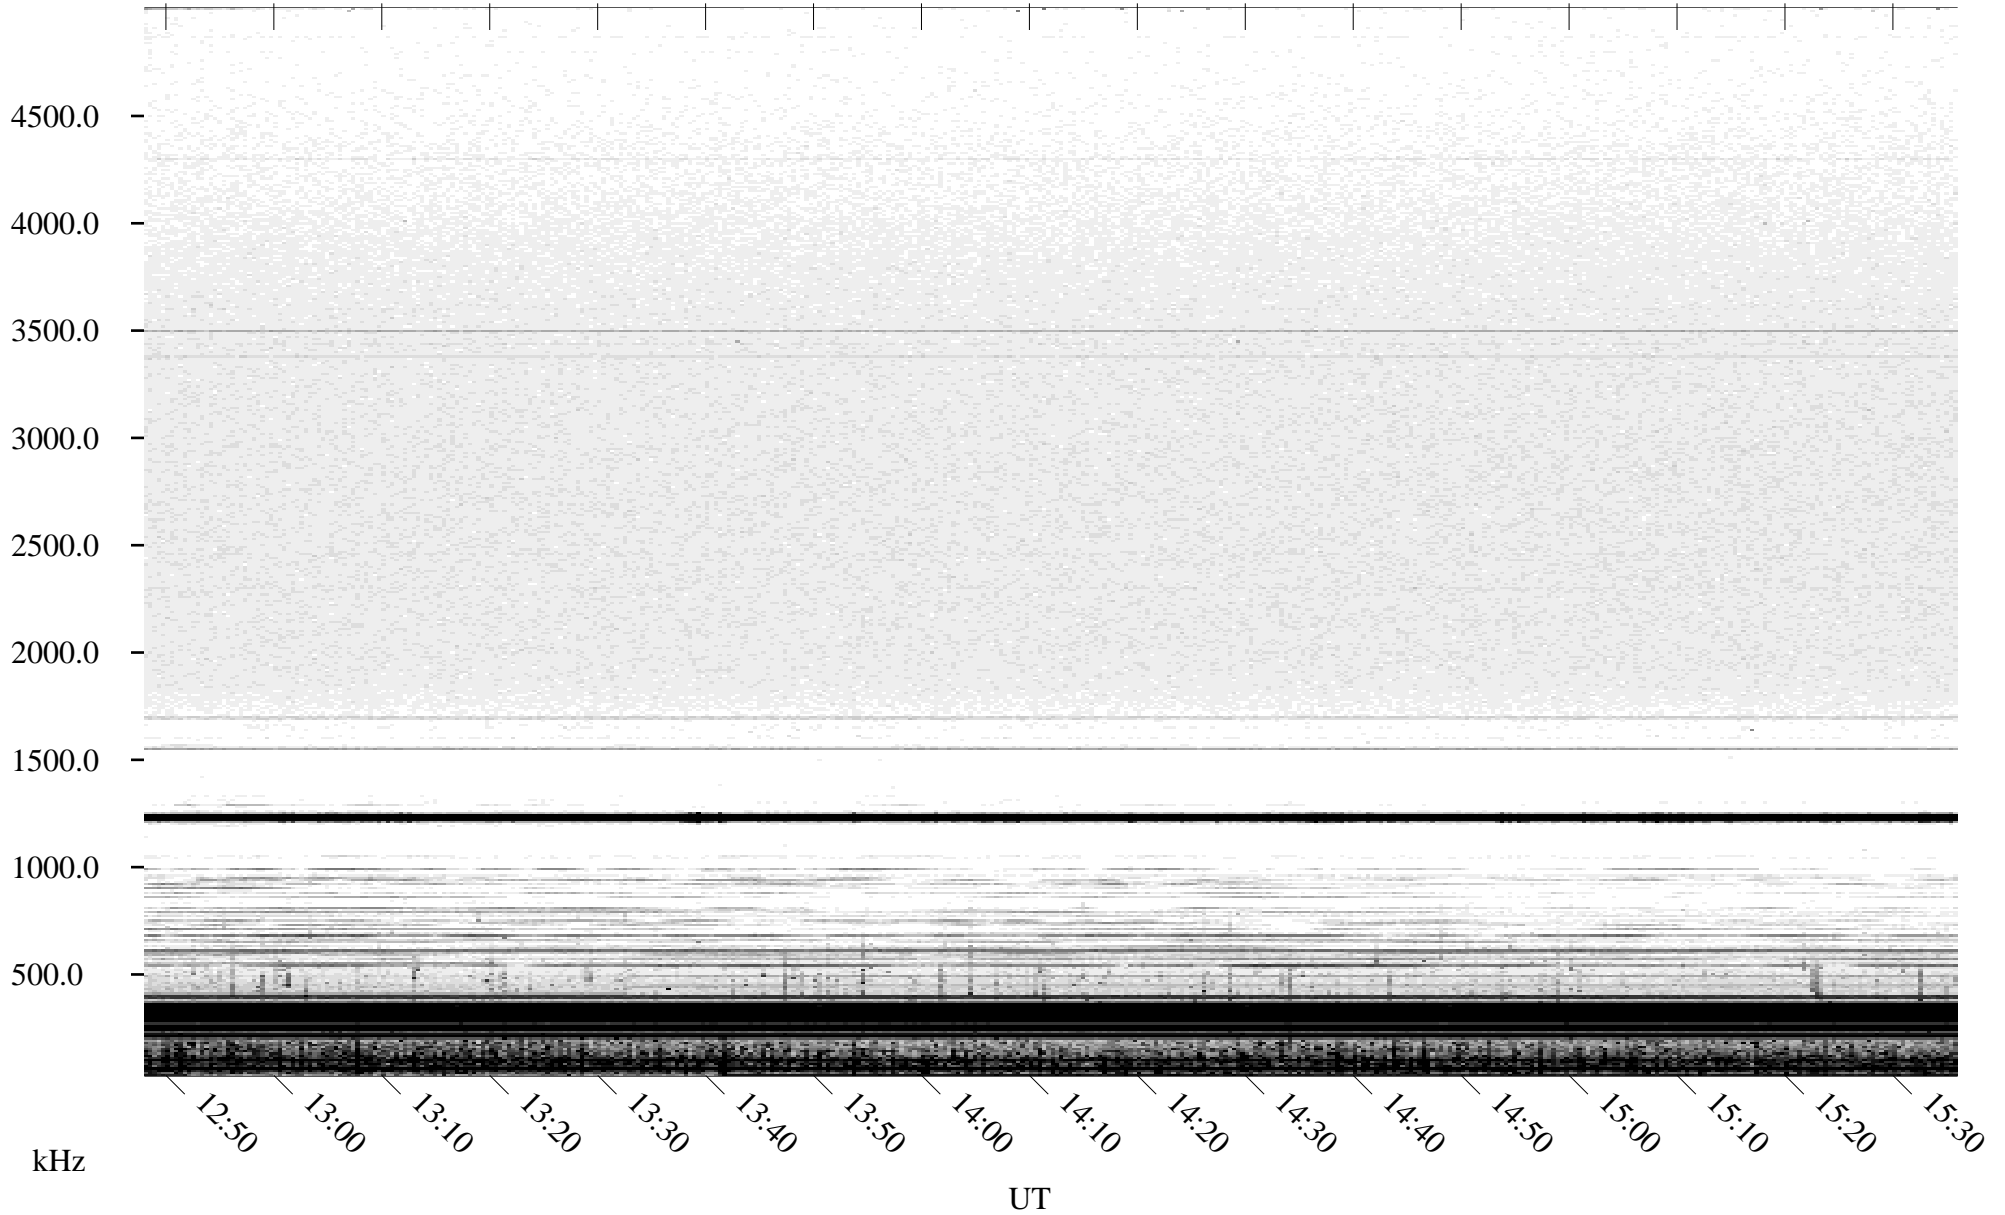

06/21/2005 Churchill, Manitoba

Linear Scale Black = 161 White = 15

ch05172l.r00m max_12

Page 1

06/21/2005 Churchill, Manitoba

Linear Scale Black = 161 White = 15

ch05172l.r00m max_12

Page 2

06/22/2005 Churchill, Manitoba

Linear Scale Black = 161 White = 15

ch05172l.r00m max_12

Page 3

06/22/2005 Churchill, Manitoba

Linear Scale Black = 161 White = 15

ch05172l.r00m max_12

Page 4

06/22/2005 Churchill, Manitoba

Linear Scale Black = 161 White = 15

ch05172l.r00m max_12

Page 5

06/22/2005 Churchill, Manitoba

Linear Scale Black = 161 White = 15

ch05172l.r00m max_12

Page 6

06/22/2005 Churchill, Manitoba

Linear Scale Black = 161 White = 15

ch05172l.r00m max_12

Page 7

06/22/2005 Churchill, Manitoba

Linear Scale Black = 161 White = 15

ch05172l.r00m max_12