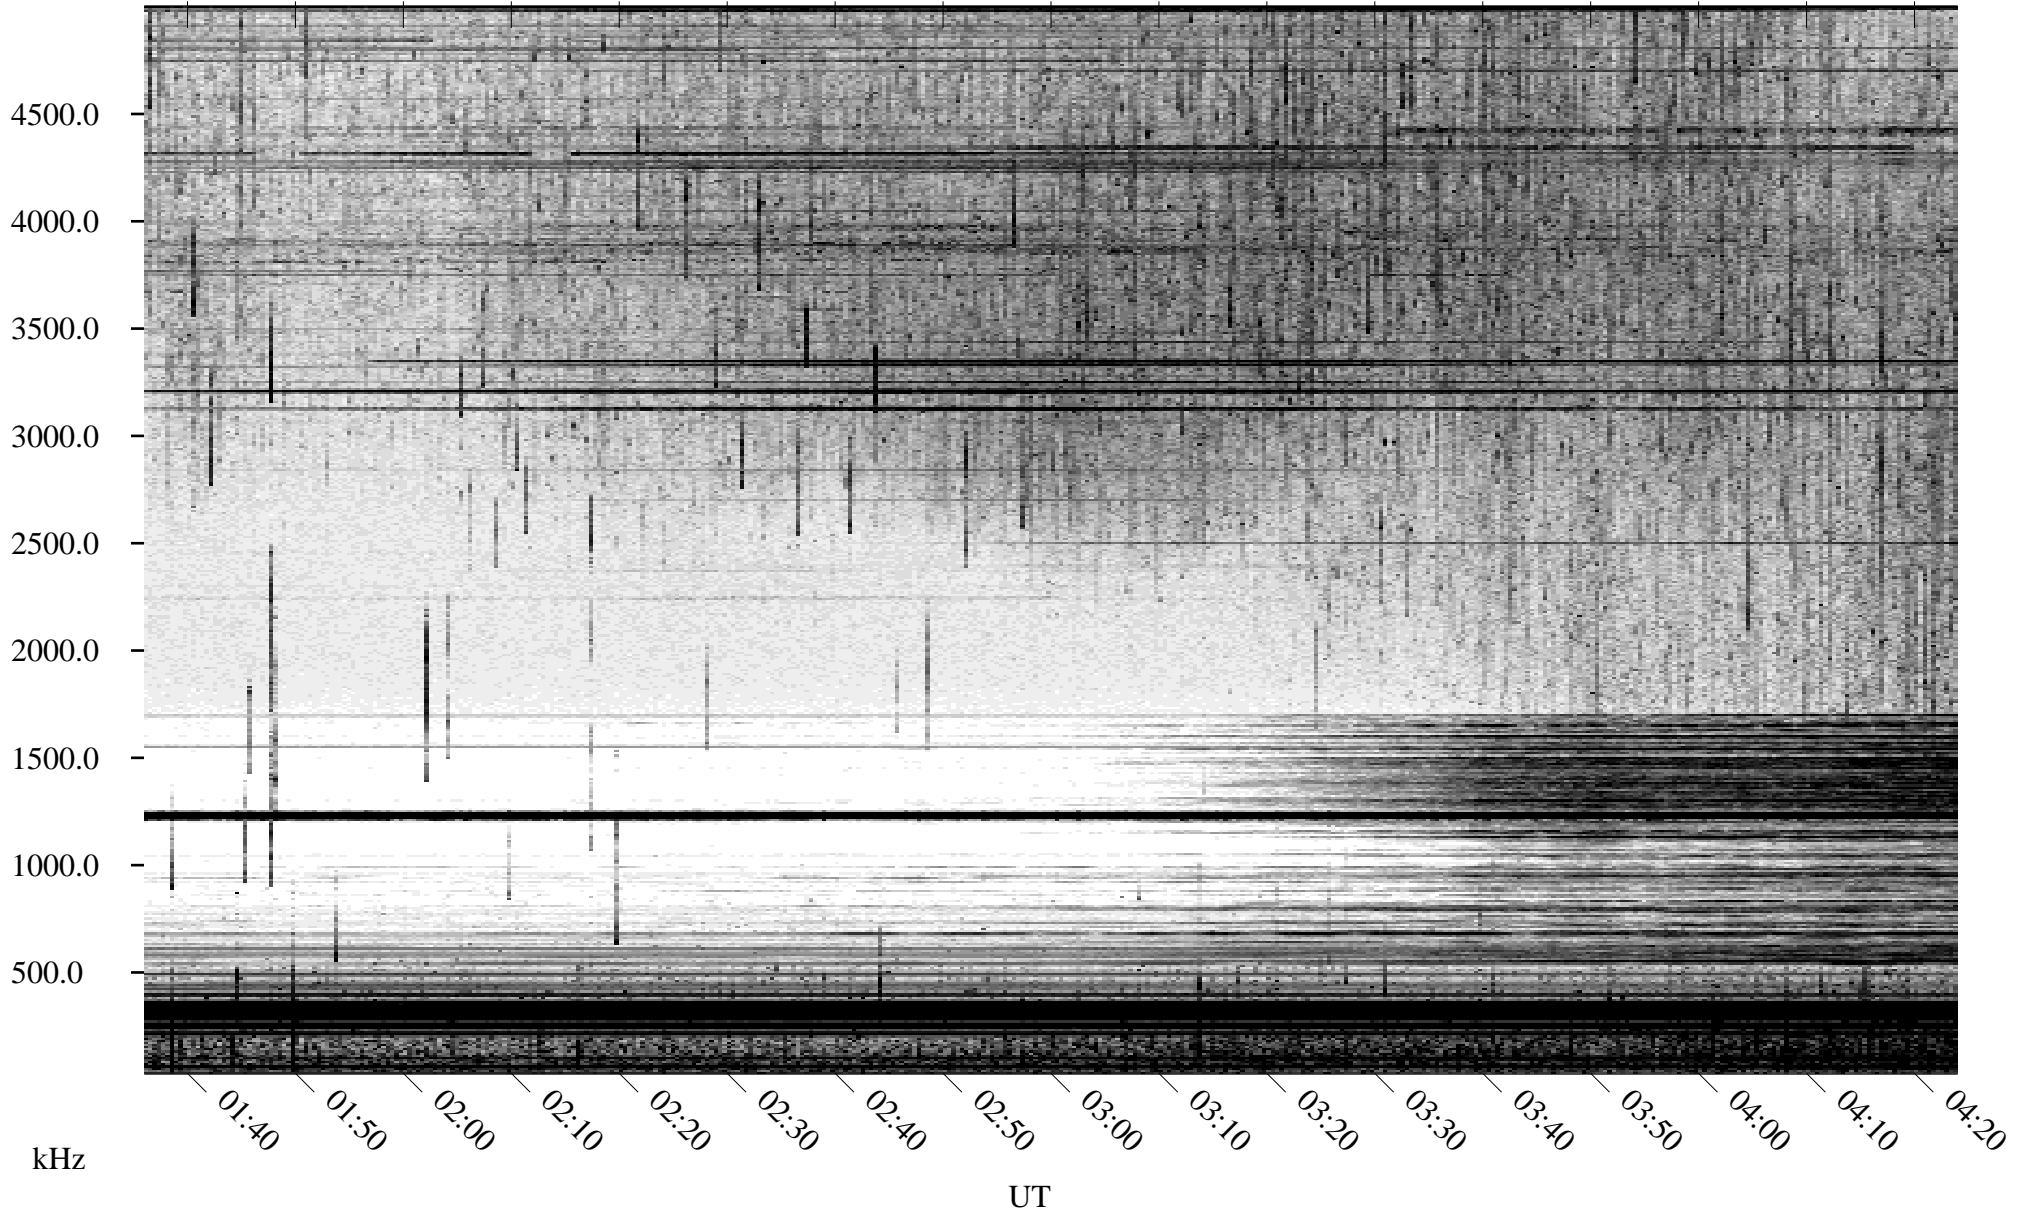

06/21/2005 Churchill, Manitoba

Linear Scale Black = 161 White = 15

ch05172l.r00m max_12

Page 1

06/21/2005 Churchill, Manitoba

Linear Scale Black = 161 White = 15

ch05172l.r00m max_12

Page 2

06/22/2005 Churchill, Manitoba

Linear Scale Black = 161 White = 15

ch05172l.r00m max_12

Page 3

06/22/2005 Churchill, Manitoba

Linear Scale Black = 161 White = 15

ch05172l.r00m max_12

Page 4

06/22/2005 Churchill, Manitoba

Linear Scale Black = 161 White = 15

ch05172l.r00m max_12

Page 5

06/22/2005 Churchill, Manitoba

Linear Scale Black = 161 White = 15

ch05172l.r00m max_12

Page 6

06/22/2005 Churchill, Manitoba

Linear Scale Black = 161 White = 15

ch05172l.r00m max_12

Page 7

06/22/2005 Churchill, Manitoba

Linear Scale Black = 161 White = 15

ch05172l.r00m max_12