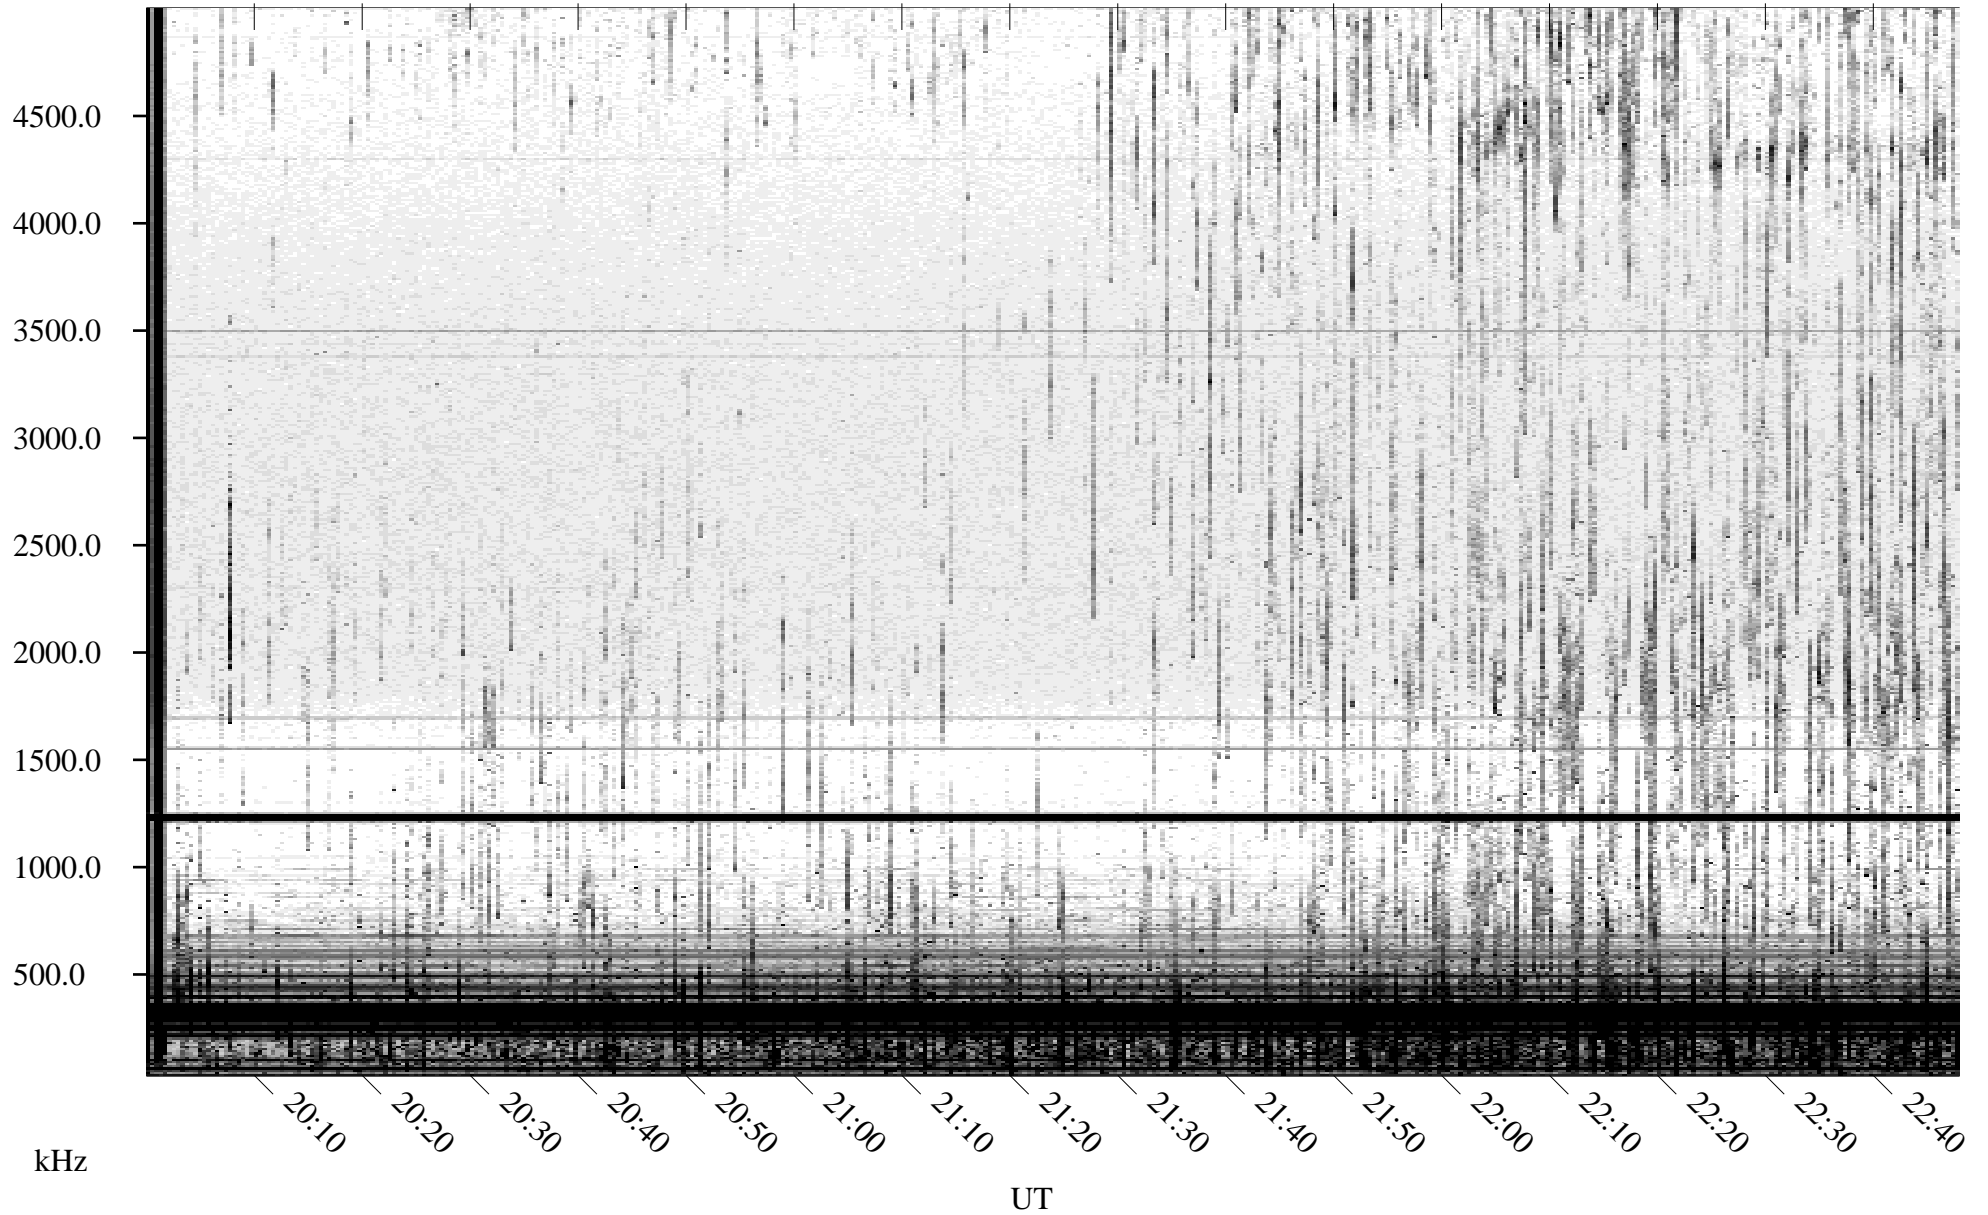

06/21/2005 Churchill, Manitoba

Linear Scale Black = 161 White = 15

ch05172l.r00m max_12

Page 1

06/21/2005 Churchill, Manitoba

Linear Scale Black = 161 White = 15

ch05172l.r00m max_12

Page 2

06/22/2005 Churchill, Manitoba

Linear Scale Black = 161 White = 15

ch05172l.r00m max_12

Page 3

06/22/2005 Churchill, Manitoba

Linear Scale Black = 161 White = 15

ch05172l.r00m max_12

Page 4

06/22/2005 Churchill, Manitoba

Linear Scale Black = 161 White = 15

ch05172l.r00m max_12

Page 5

06/22/2005 Churchill, Manitoba

Linear Scale Black = 161 White = 15

ch05172l.r00m max_12

Page 6

06/22/2005 Churchill, Manitoba

Linear Scale Black = 161 White = 15

ch05172l.r00m max_12

Page 7

06/22/2005 Churchill, Manitoba

Linear Scale Black = 161 White = 15

ch05172l.r00m max_12