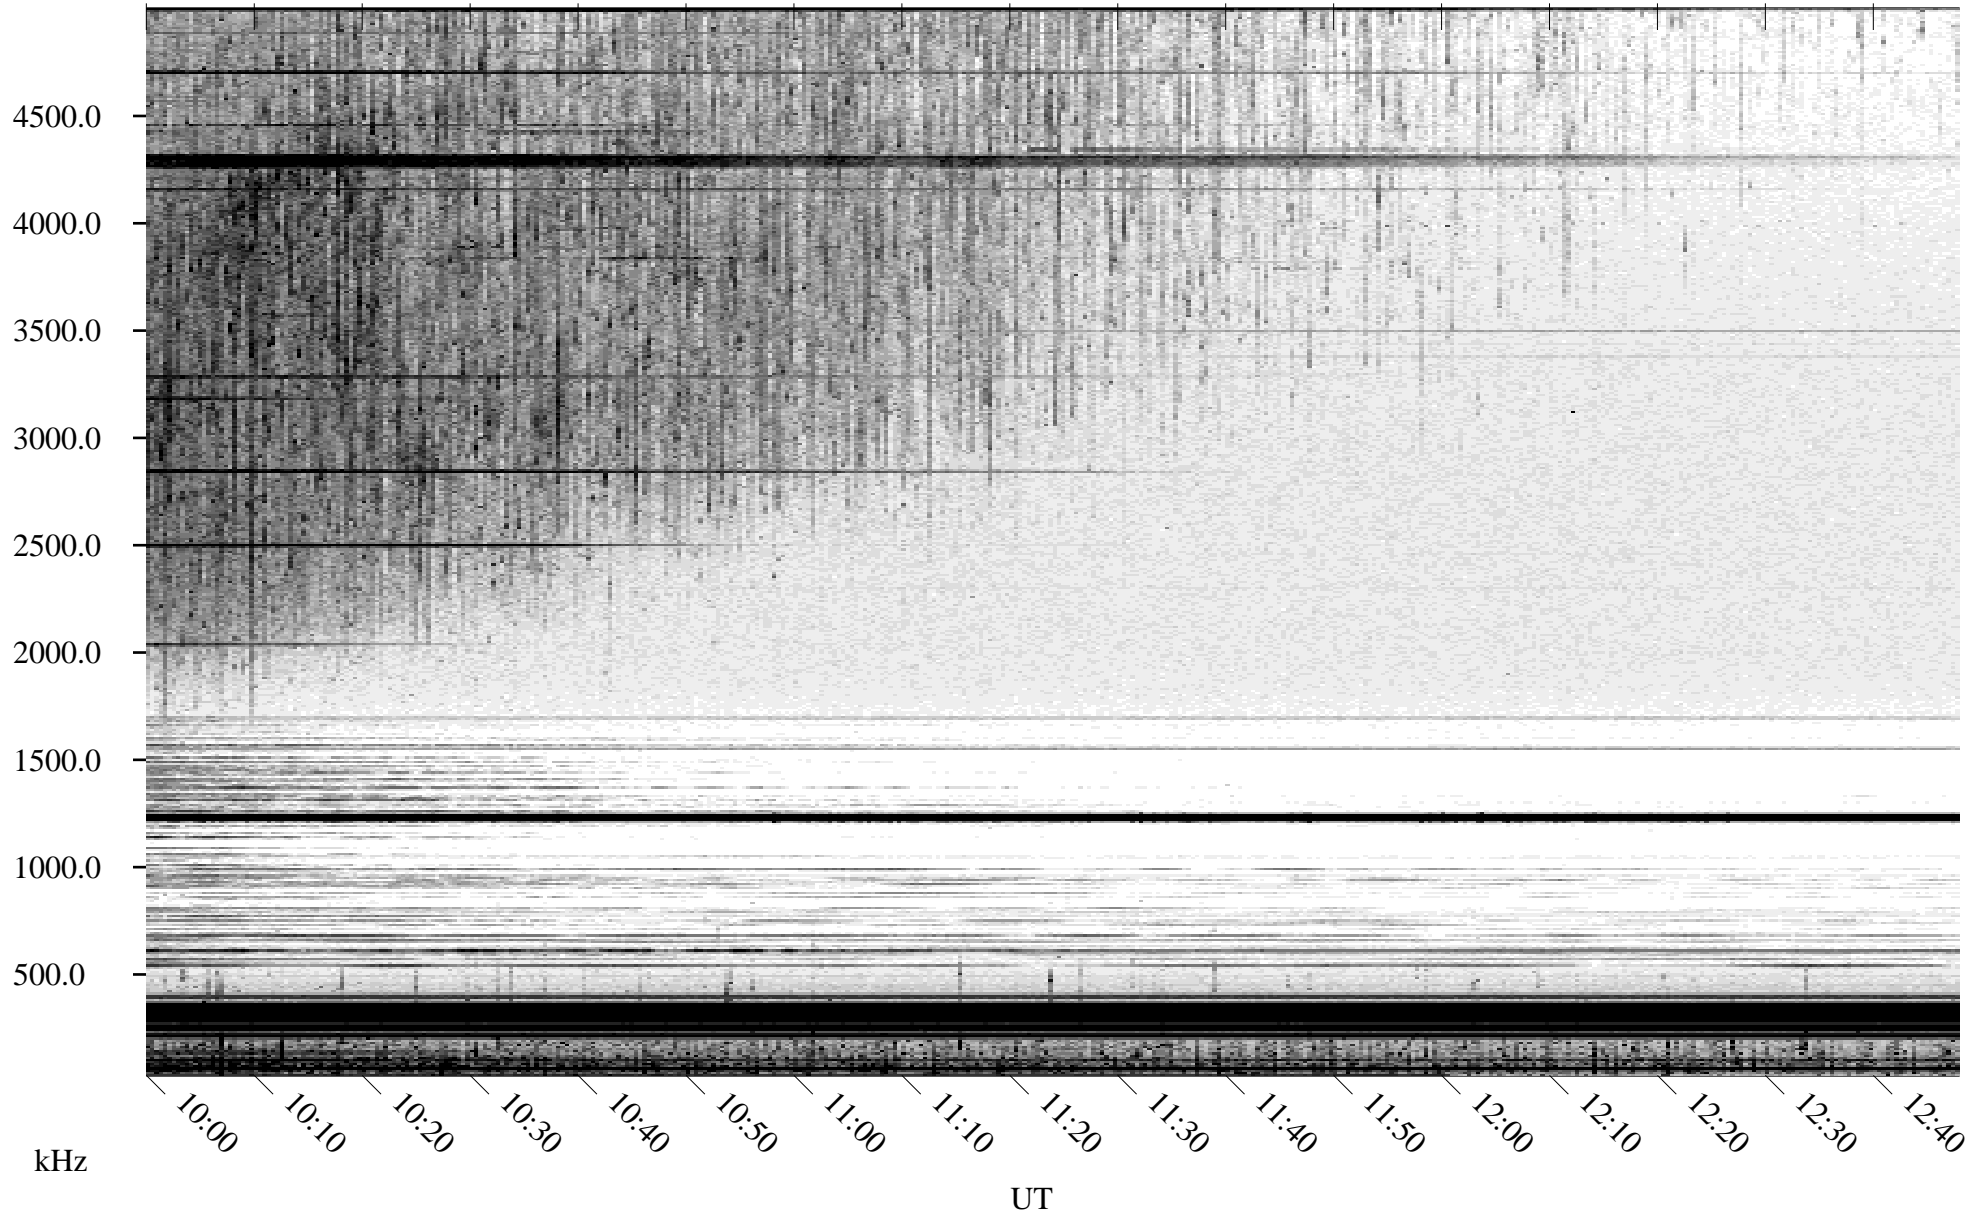

06/22/2005 Churchill, Manitoba

Linear Scale Black = 161 White = 15

ch05173l.r00m max_12

Page 1

06/22/2005 Churchill, Manitoba

Linear Scale Black = 161 White = 15

ch05173l.r00m max_12

Page 2

06/23/2005 Churchill, Manitoba

Linear Scale Black = 161 White = 15

ch05173l.r00m max_12

Page 3

06/23/2005 Churchill, Manitoba

Linear Scale Black = 161 White = 15

ch05173l.r00m max_12

Page 4

06/23/2005 Churchill, Manitoba

Linear Scale Black = 161 White = 15

ch05173l.r00m max_12

Page 5

06/23/2005 Churchill, Manitoba

Linear Scale Black = 161 White = 15

ch05173l.r00m max_12

Page 6

06/23/2005 Churchill, Manitoba

Linear Scale Black = 161 White = 15

ch05173l.r00m max_12

Page 7

06/23/2005 Churchill, Manitoba

Linear Scale Black = 161 White = 15

ch05173l.r00m max_12