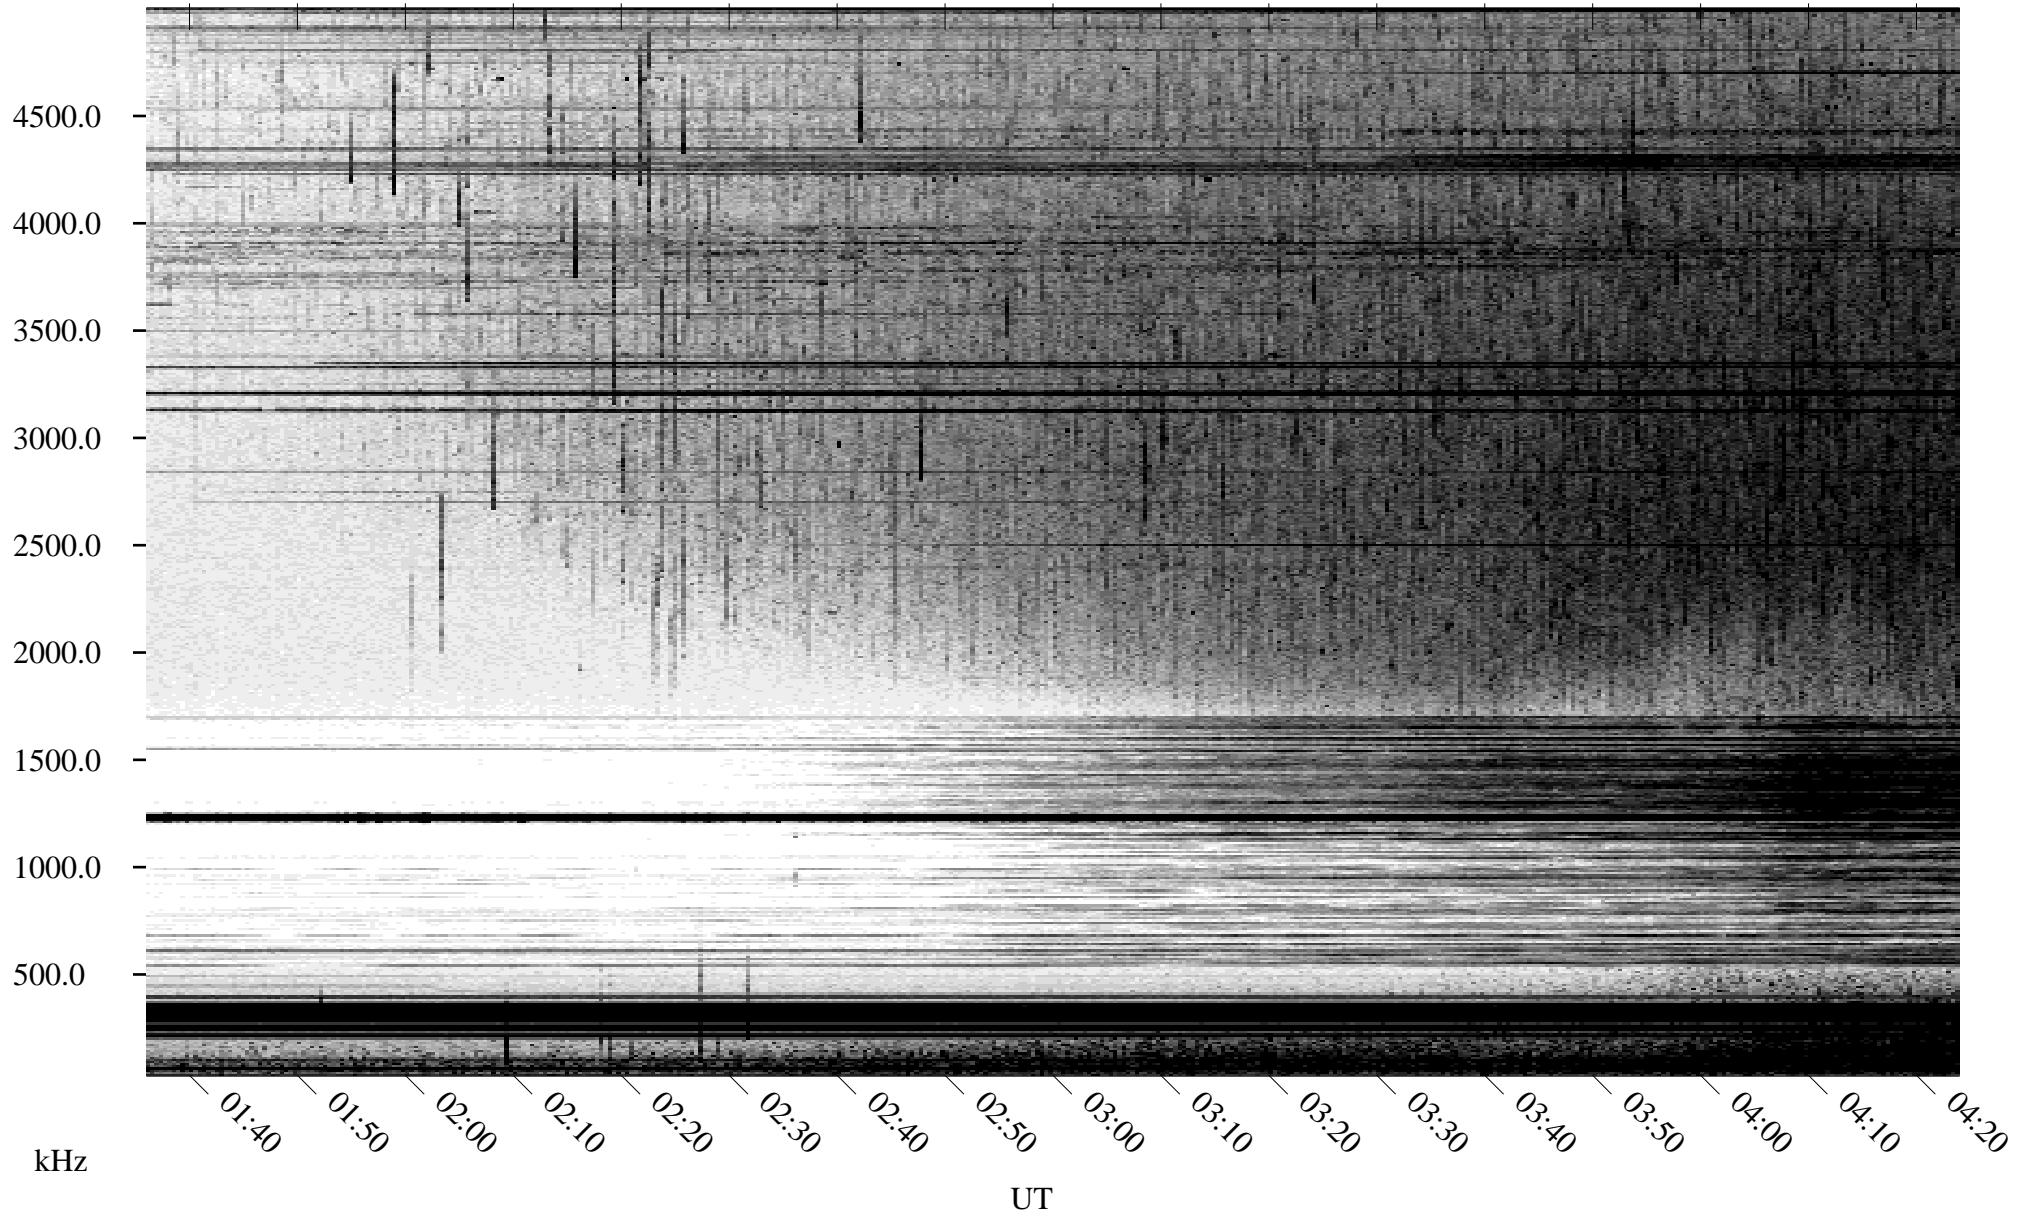

06/22/2005 Churchill, Manitoba

Linear Scale Black = 161 White = 15

ch05173l.r00m max_12

Page 1

06/22/2005 Churchill, Manitoba

Linear Scale Black = 161 White = 15

ch05173l.r00m max_12

Page 2

06/23/2005 Churchill, Manitoba

Linear Scale Black = 161 White = 15

ch05173l.r00m max_12

Page 3

06/23/2005 Churchill, Manitoba

Linear Scale Black = 161 White = 15

ch05173l.r00m max_12

Page 4

06/23/2005 Churchill, Manitoba

Linear Scale Black = 161 White = 15

ch05173l.r00m max_12

Page 5

06/23/2005 Churchill, Manitoba

Linear Scale Black = 161 White = 15

ch05173l.r00m max_12

Page 6

06/23/2005 Churchill, Manitoba

Linear Scale Black = 161 White = 15

ch05173l.r00m max_12

Page 7

06/23/2005 Churchill, Manitoba

Linear Scale Black = 161 White = 15

ch05173l.r00m max_12