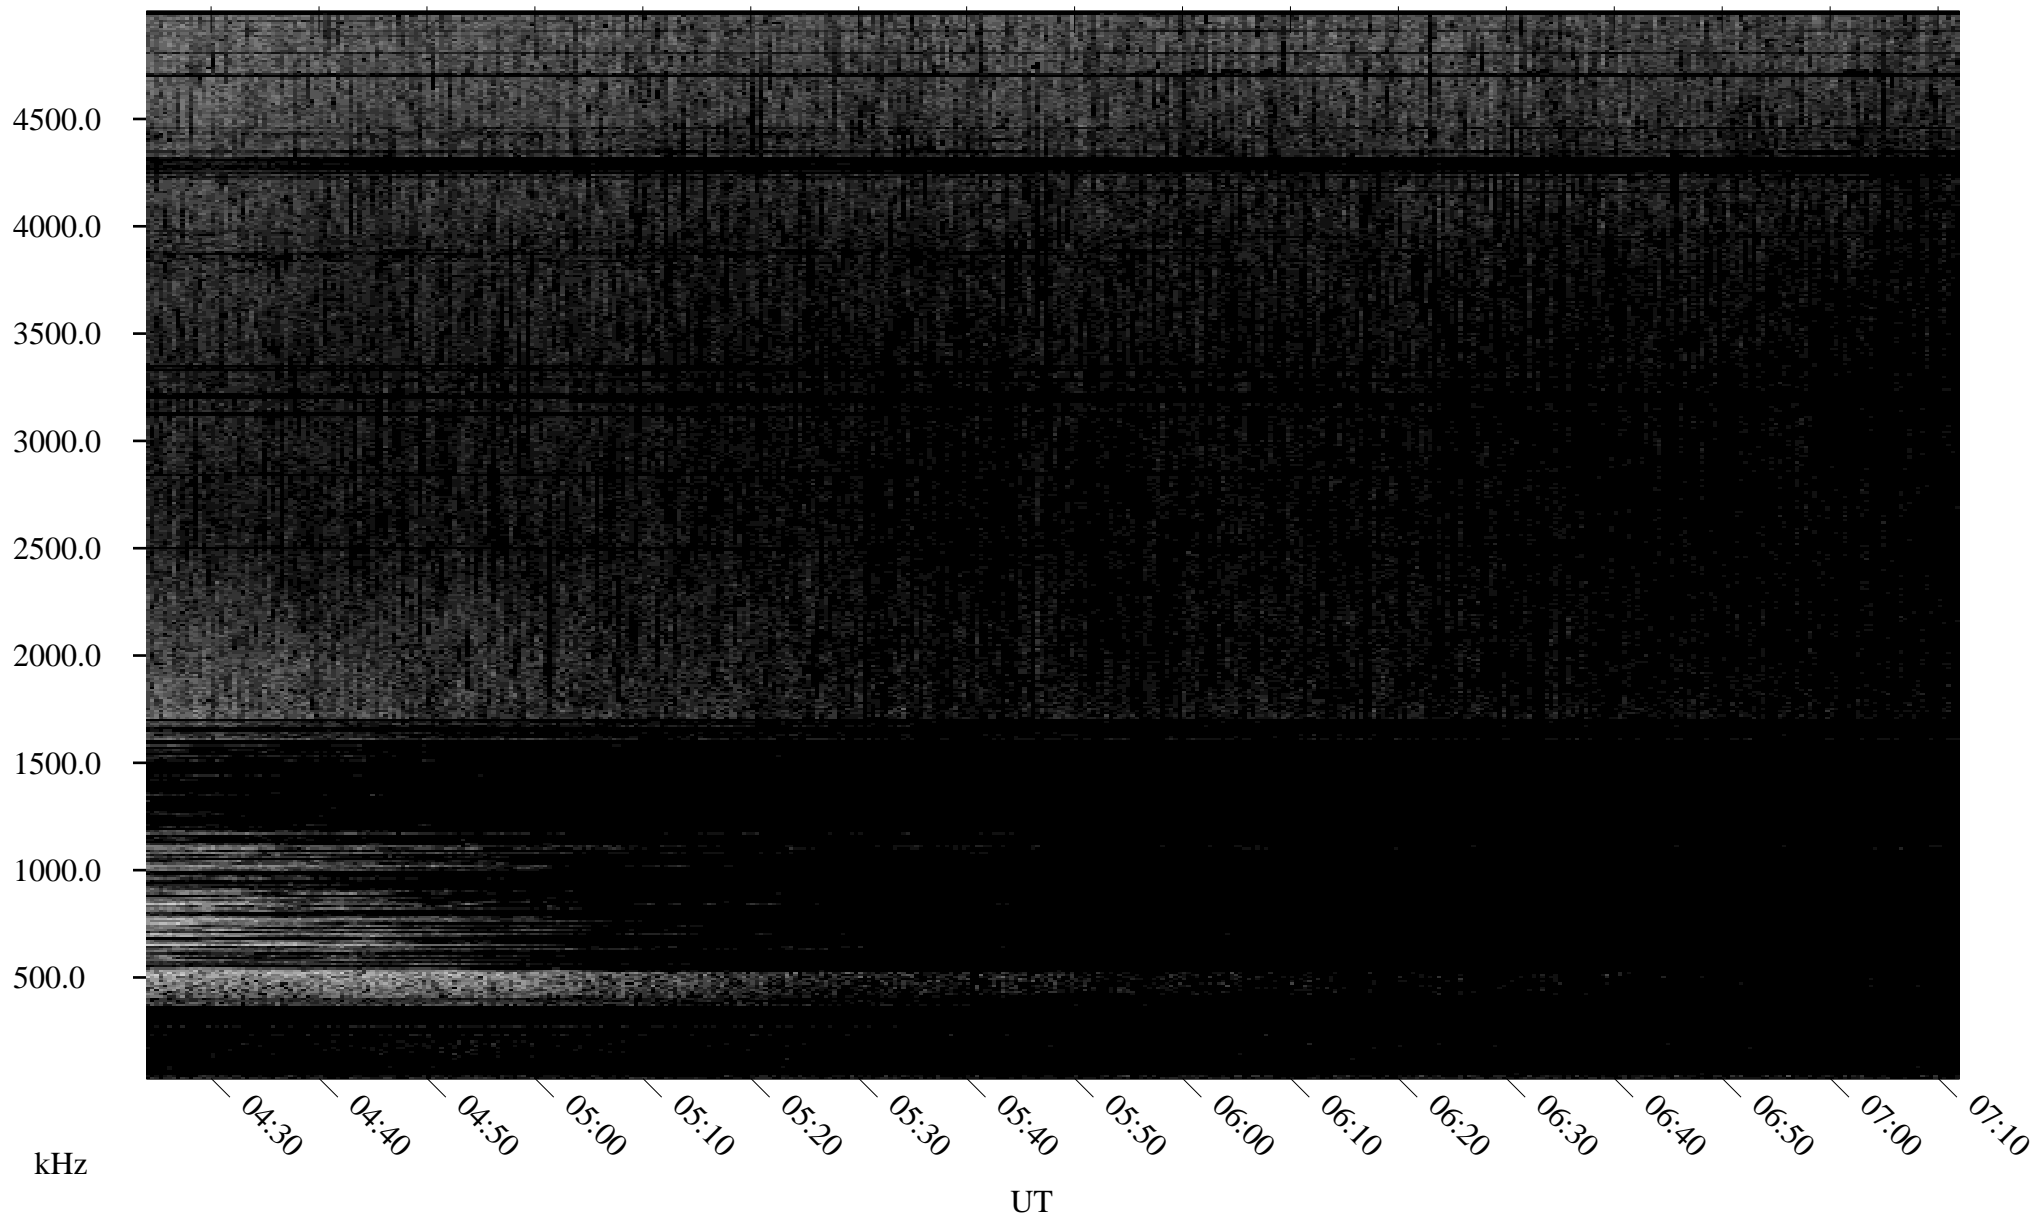

06/22/2005 Churchill, Manitoba

Linear Scale Black = 161 White = 15

ch05173l.r00m max_12

Page 1

06/22/2005 Churchill, Manitoba

Linear Scale Black = 161 White = 15

ch05173l.r00m max_12

Page 2

06/23/2005 Churchill, Manitoba

Linear Scale Black = 161 White = 15

ch05173l.r00m max_12

Page 3

06/23/2005 Churchill, Manitoba

Linear Scale Black = 161 White = 15

ch05173l.r00m max_12

Page 4

06/23/2005 Churchill, Manitoba

Linear Scale Black = 161 White = 15

ch05173l.r00m max_12

Page 5

06/23/2005 Churchill, Manitoba

Linear Scale Black = 161 White = 15

ch05173l.r00m max_12

Page 6

06/23/2005 Churchill, Manitoba

Linear Scale Black = 161 White = 15

ch05173l.r00m max_12

Page 7

06/23/2005 Churchill, Manitoba

Linear Scale Black = 161 White = 15

ch05173l.r00m max_12