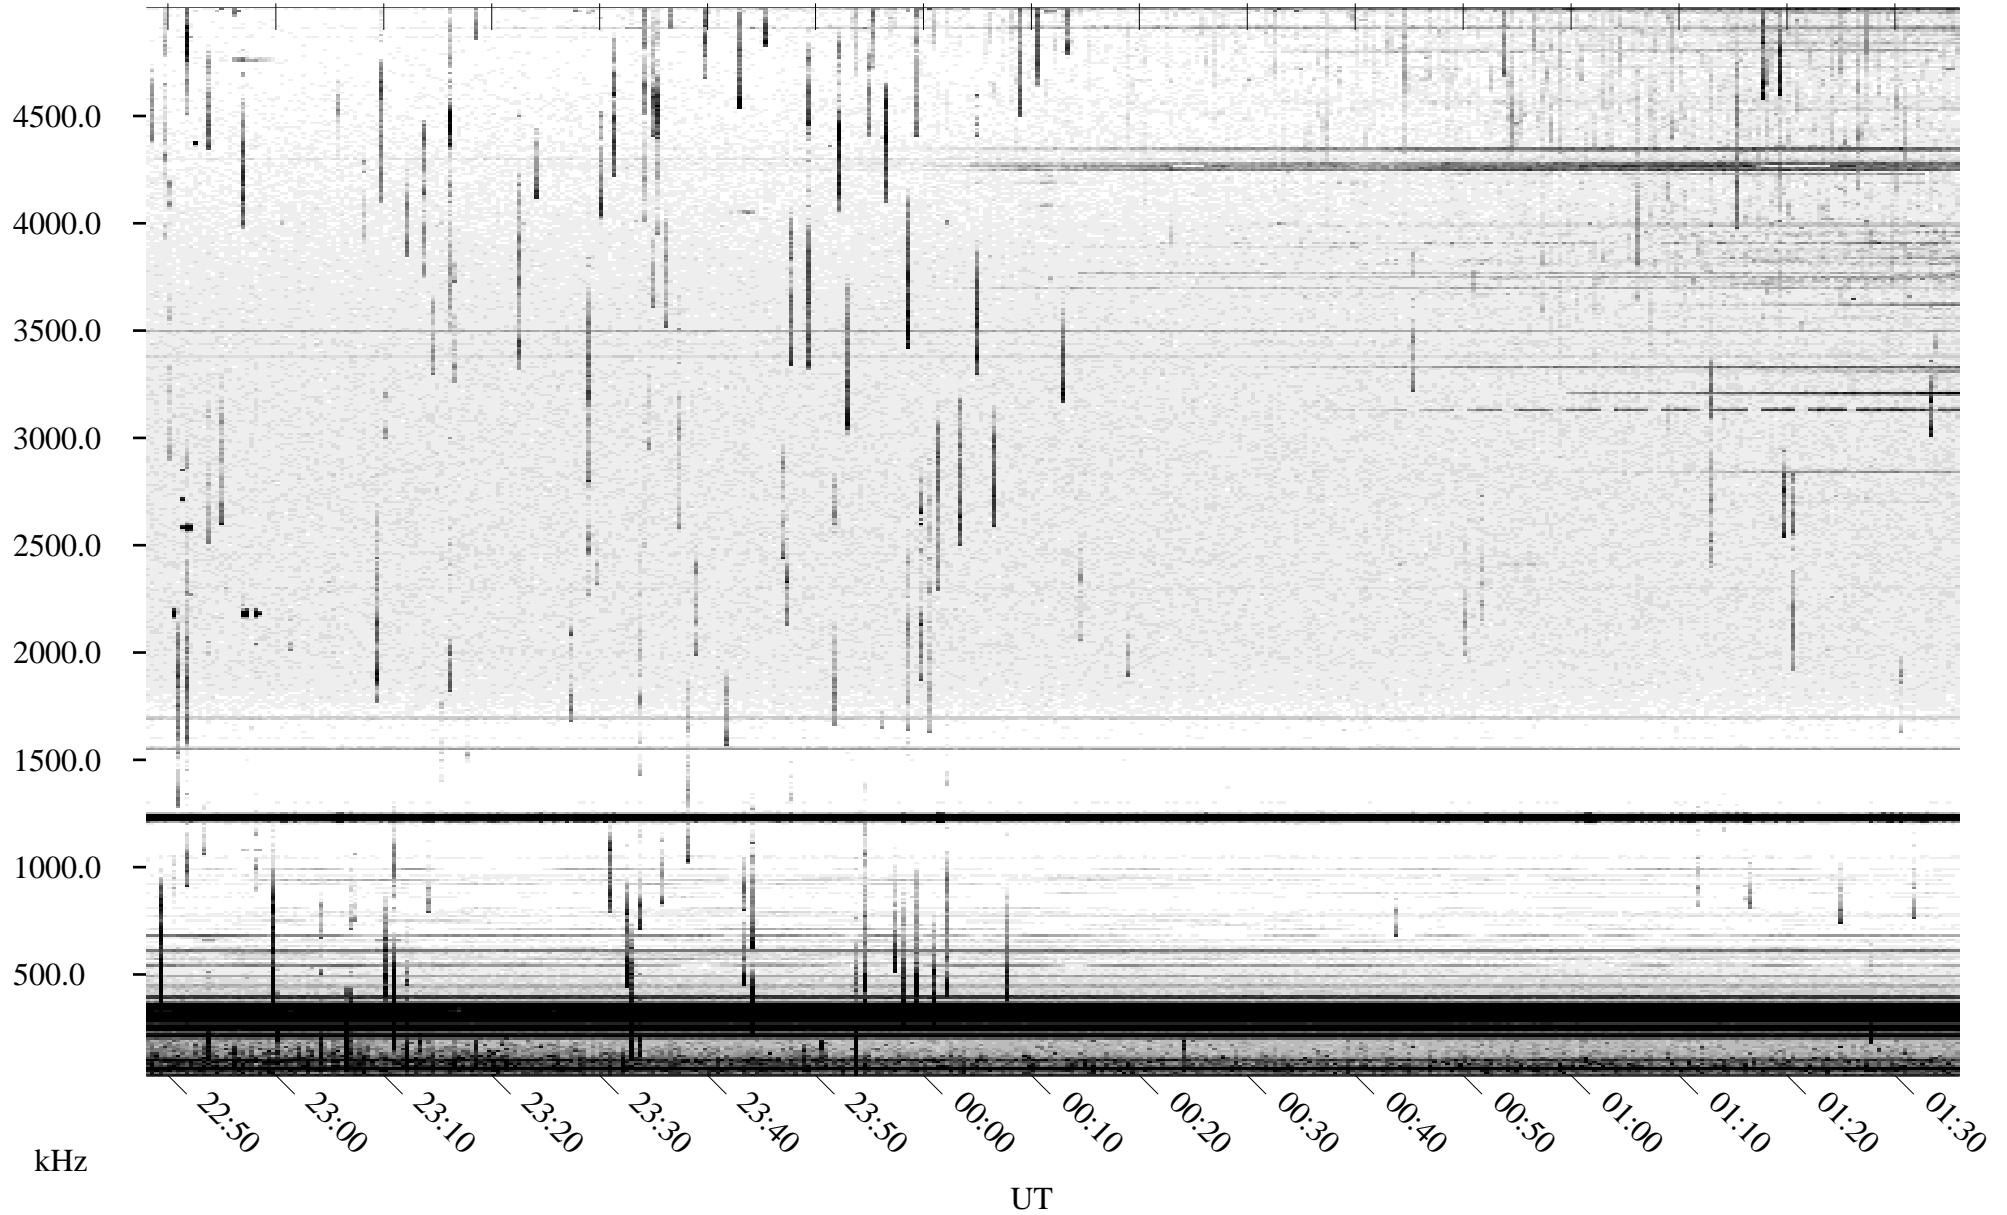

06/22/2005 Churchill, Manitoba

Linear Scale Black = 161 White = 15

ch05173l.r00m max_12

Page 1

06/22/2005 Churchill, Manitoba

Linear Scale Black = 161 White = 15

ch05173l.r00m max_12

Page 2

06/23/2005 Churchill, Manitoba

Linear Scale Black = 161 White = 15

ch05173l.r00m max_12

Page 3

06/23/2005 Churchill, Manitoba

Linear Scale Black = 161 White = 15

ch05173l.r00m max_12

Page 4

06/23/2005 Churchill, Manitoba

Linear Scale Black = 161 White = 15

ch05173l.r00m max_12

Page 5

06/23/2005 Churchill, Manitoba

Linear Scale Black = 161 White = 15

ch05173l.r00m max_12

Page 6

06/23/2005 Churchill, Manitoba

Linear Scale Black = 161 White = 15

ch05173l.r00m max_12

Page 7

06/23/2005 Churchill, Manitoba

Linear Scale Black = 161 White = 15

ch05173l.r00m max_12