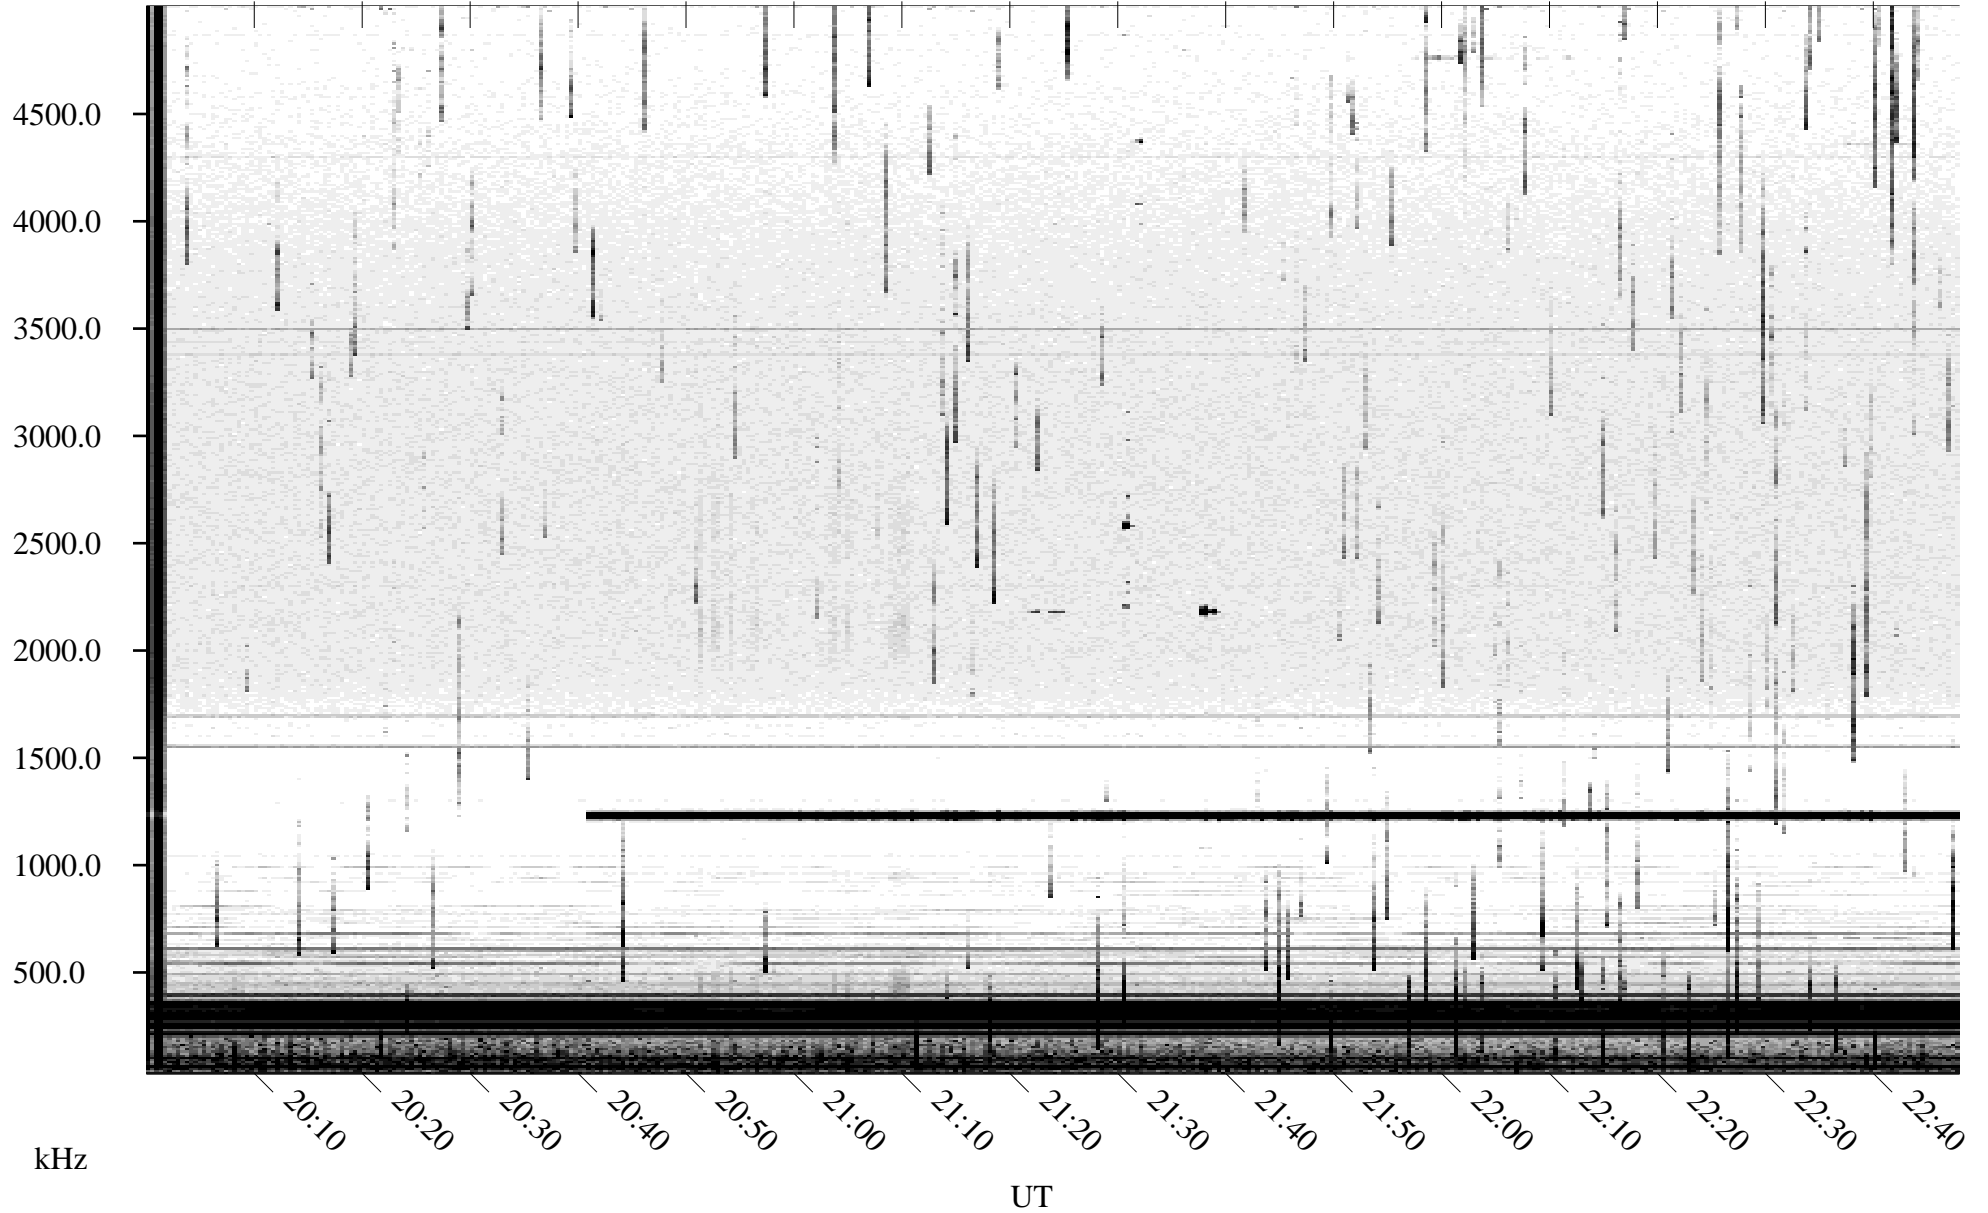

06/22/2005 Churchill, Manitoba

Linear Scale Black = 161 White = 15

ch05173l.r00m max_12

Page 1

06/22/2005 Churchill, Manitoba

Linear Scale Black = 161 White = 15

ch05173l.r00m max_12

Page 2

06/23/2005 Churchill, Manitoba

Linear Scale Black = 161 White = 15

ch05173l.r00m max_12

Page 3

06/23/2005 Churchill, Manitoba

Linear Scale Black = 161 White = 15

ch05173l.r00m max_12

Page 4

06/23/2005 Churchill, Manitoba

Linear Scale Black = 161 White = 15

ch05173l.r00m max_12

Page 5

06/23/2005 Churchill, Manitoba

Linear Scale Black = 161 White = 15

ch05173l.r00m max_12

Page 6

06/23/2005 Churchill, Manitoba

Linear Scale Black = 161 White = 15

ch05173l.r00m max_12

Page 7

06/23/2005 Churchill, Manitoba

Linear Scale Black = 161 White = 15

ch05173l.r00m max_12