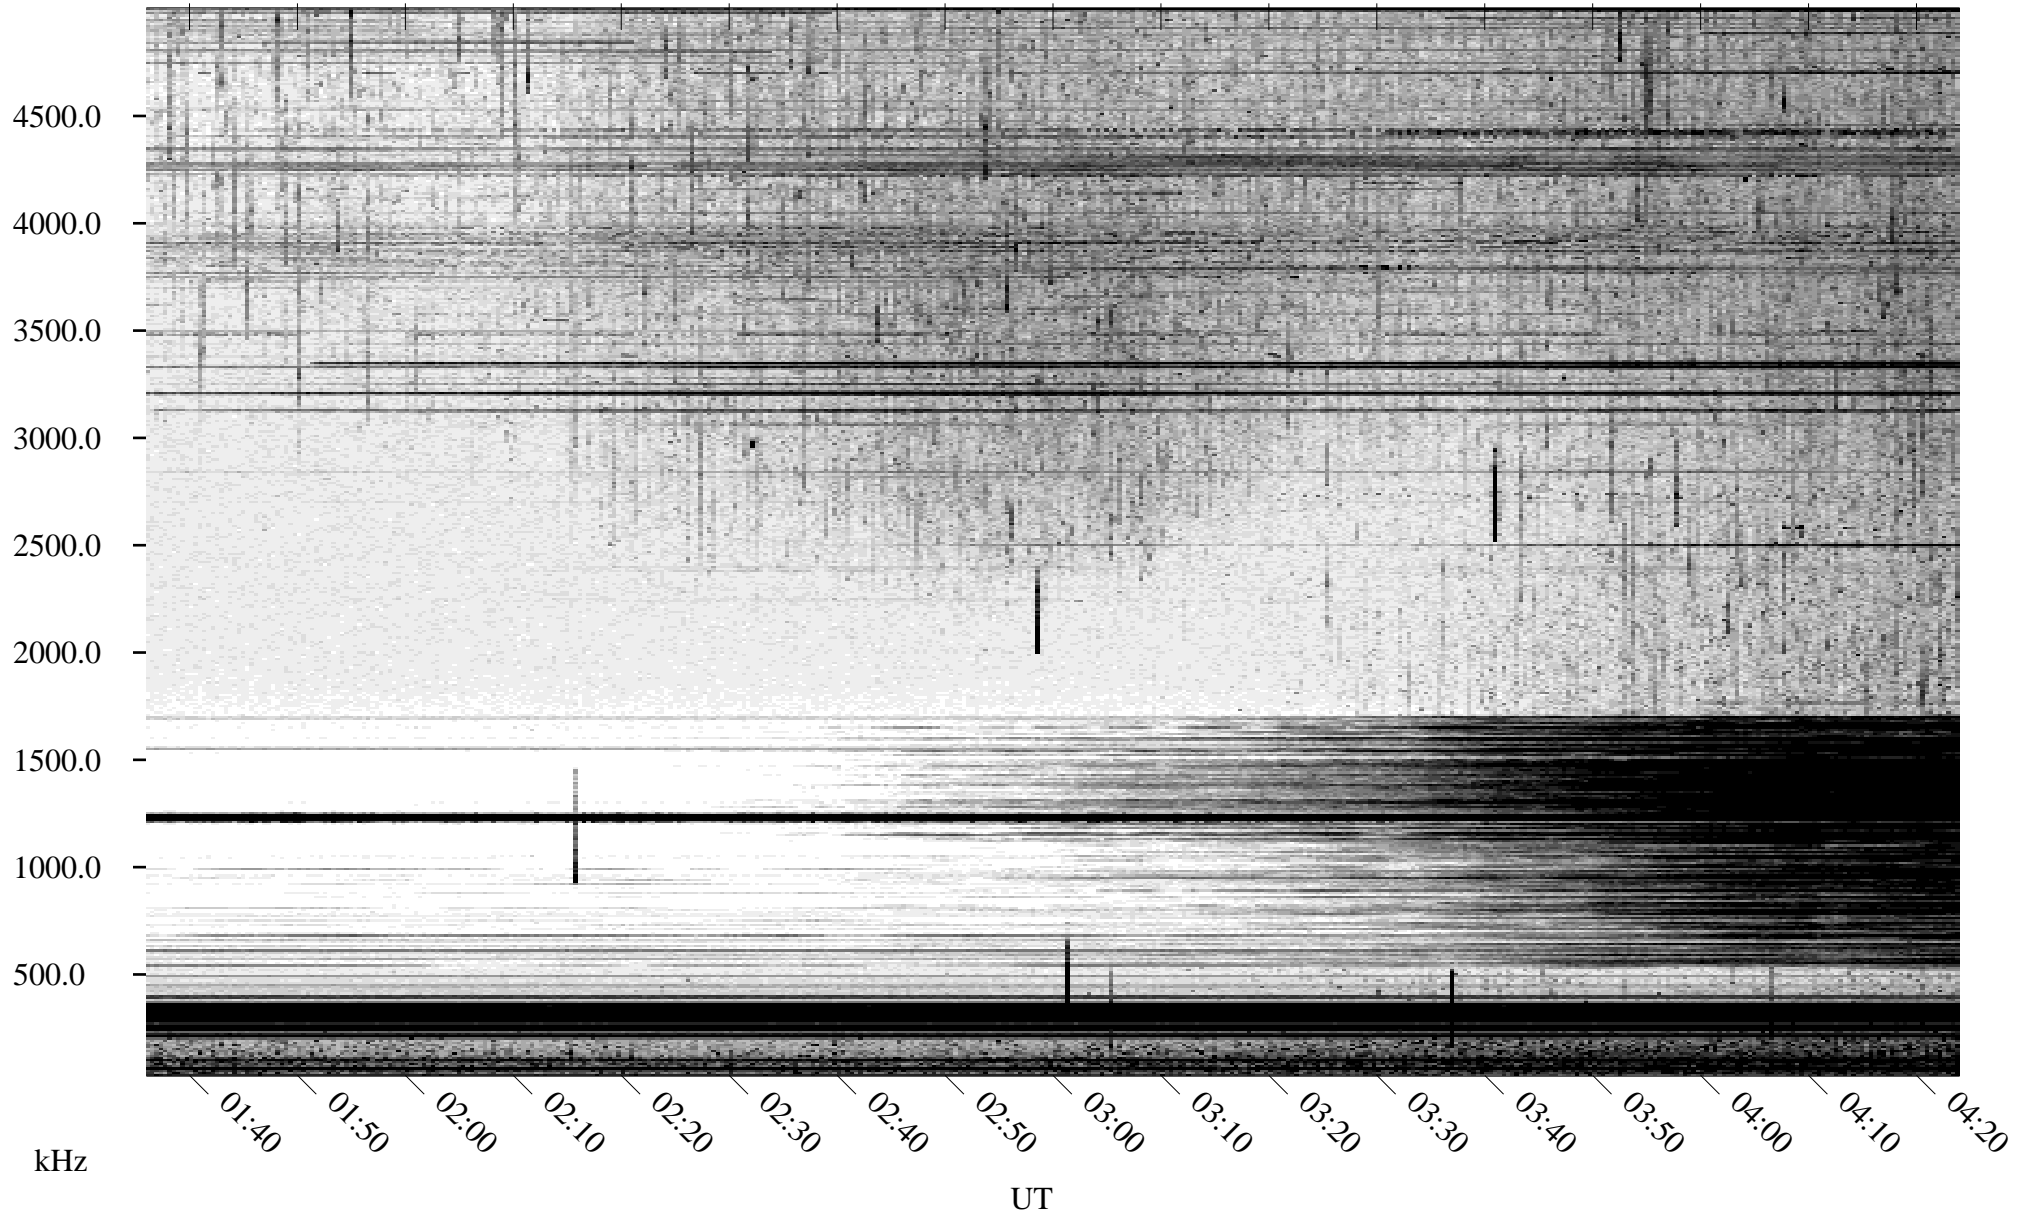

06/23/2005 Churchill, Manitoba

Linear Scale Black = 161 White = 15

ch05174l.r00m max_12

Page 1

06/23/2005 Churchill, Manitoba

Linear Scale Black = 161 White = 15

ch05174l.r00m max_12

Page 2

06/24/2005 Churchill, Manitoba

Linear Scale Black = 161 White = 15

ch05174l.r00m max_12

Page 3

06/24/2005 Churchill, Manitoba

Linear Scale Black = 161 White = 15

ch05174l.r00m max_12

Page 4

06/24/2005 Churchill, Manitoba

Linear Scale Black = 161 White = 15

ch05174l.r00m max_12

Page 5

06/24/2005 Churchill, Manitoba

Linear Scale Black = 161 White = 15

ch05174l.r00m max_12

Page 6

06/24/2005 Churchill, Manitoba

Linear Scale Black = 161 White = 15

ch05174l.r00m max_12

Page 7

06/24/2005 Churchill, Manitoba

Linear Scale Black = 161 White = 15

ch05174l.r00m max_12