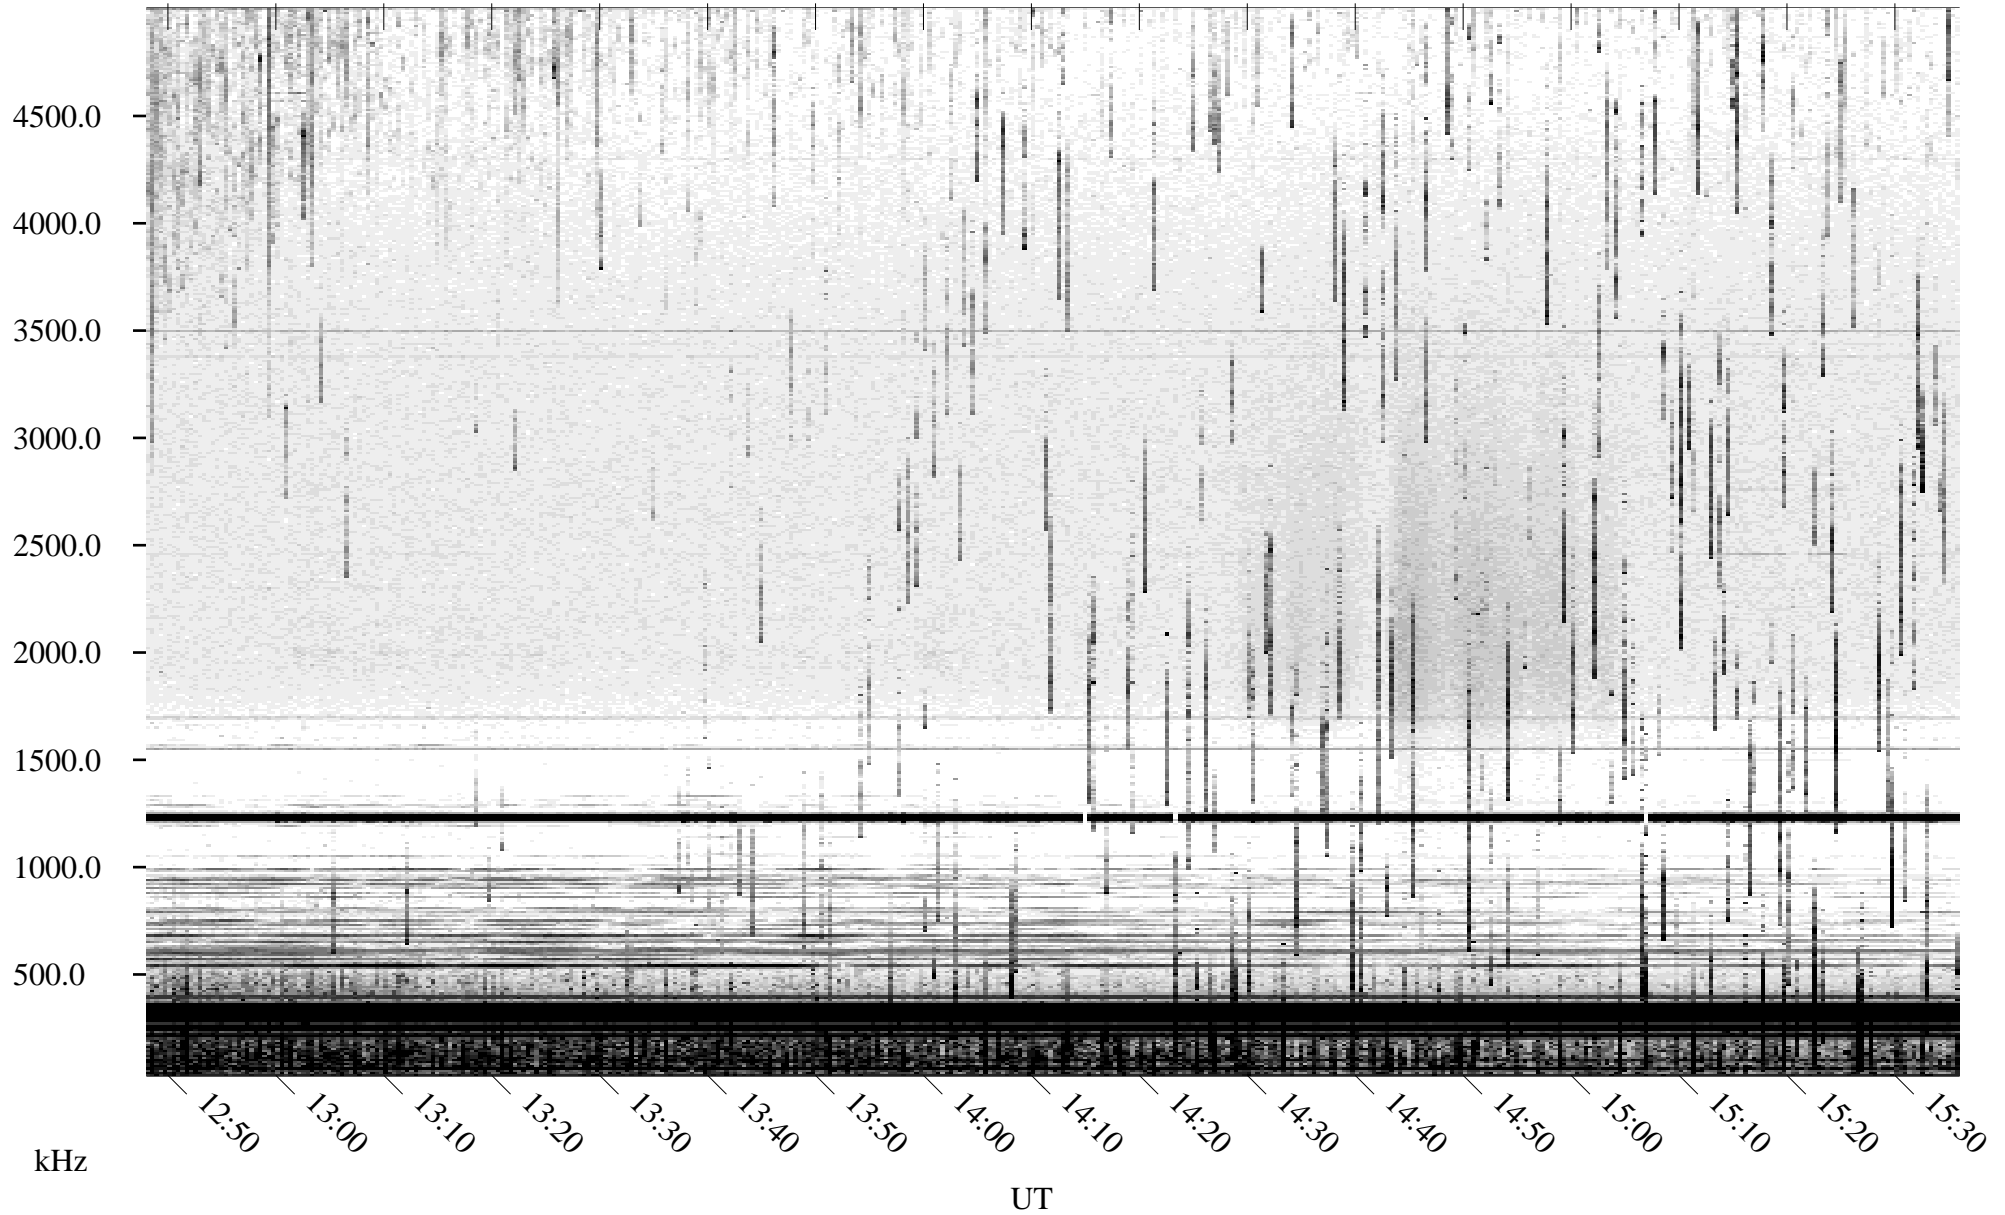

06/23/2005 Churchill, Manitoba

Linear Scale Black = 161 White = 15

ch05174l.r00m max_12

Page 1

06/23/2005 Churchill, Manitoba

Linear Scale Black = 161 White = 15

ch05174l.r00m max_12

Page 2

06/24/2005 Churchill, Manitoba

Linear Scale Black = 161 White = 15

ch05174l.r00m max_12

Page 3

06/24/2005 Churchill, Manitoba

Linear Scale Black = 161 White = 15

ch05174l.r00m max_12

Page 4

06/24/2005 Churchill, Manitoba

Linear Scale Black = 161 White = 15

ch05174l.r00m max_12

Page 5

06/24/2005 Churchill, Manitoba

Linear Scale Black = 161 White = 15

ch05174l.r00m max_12

Page 6

06/24/2005 Churchill, Manitoba

Linear Scale Black = 161 White = 15

ch05174l.r00m max_12

Page 7

06/24/2005 Churchill, Manitoba

Linear Scale Black = 161 White = 15

ch05174l.r00m max_12