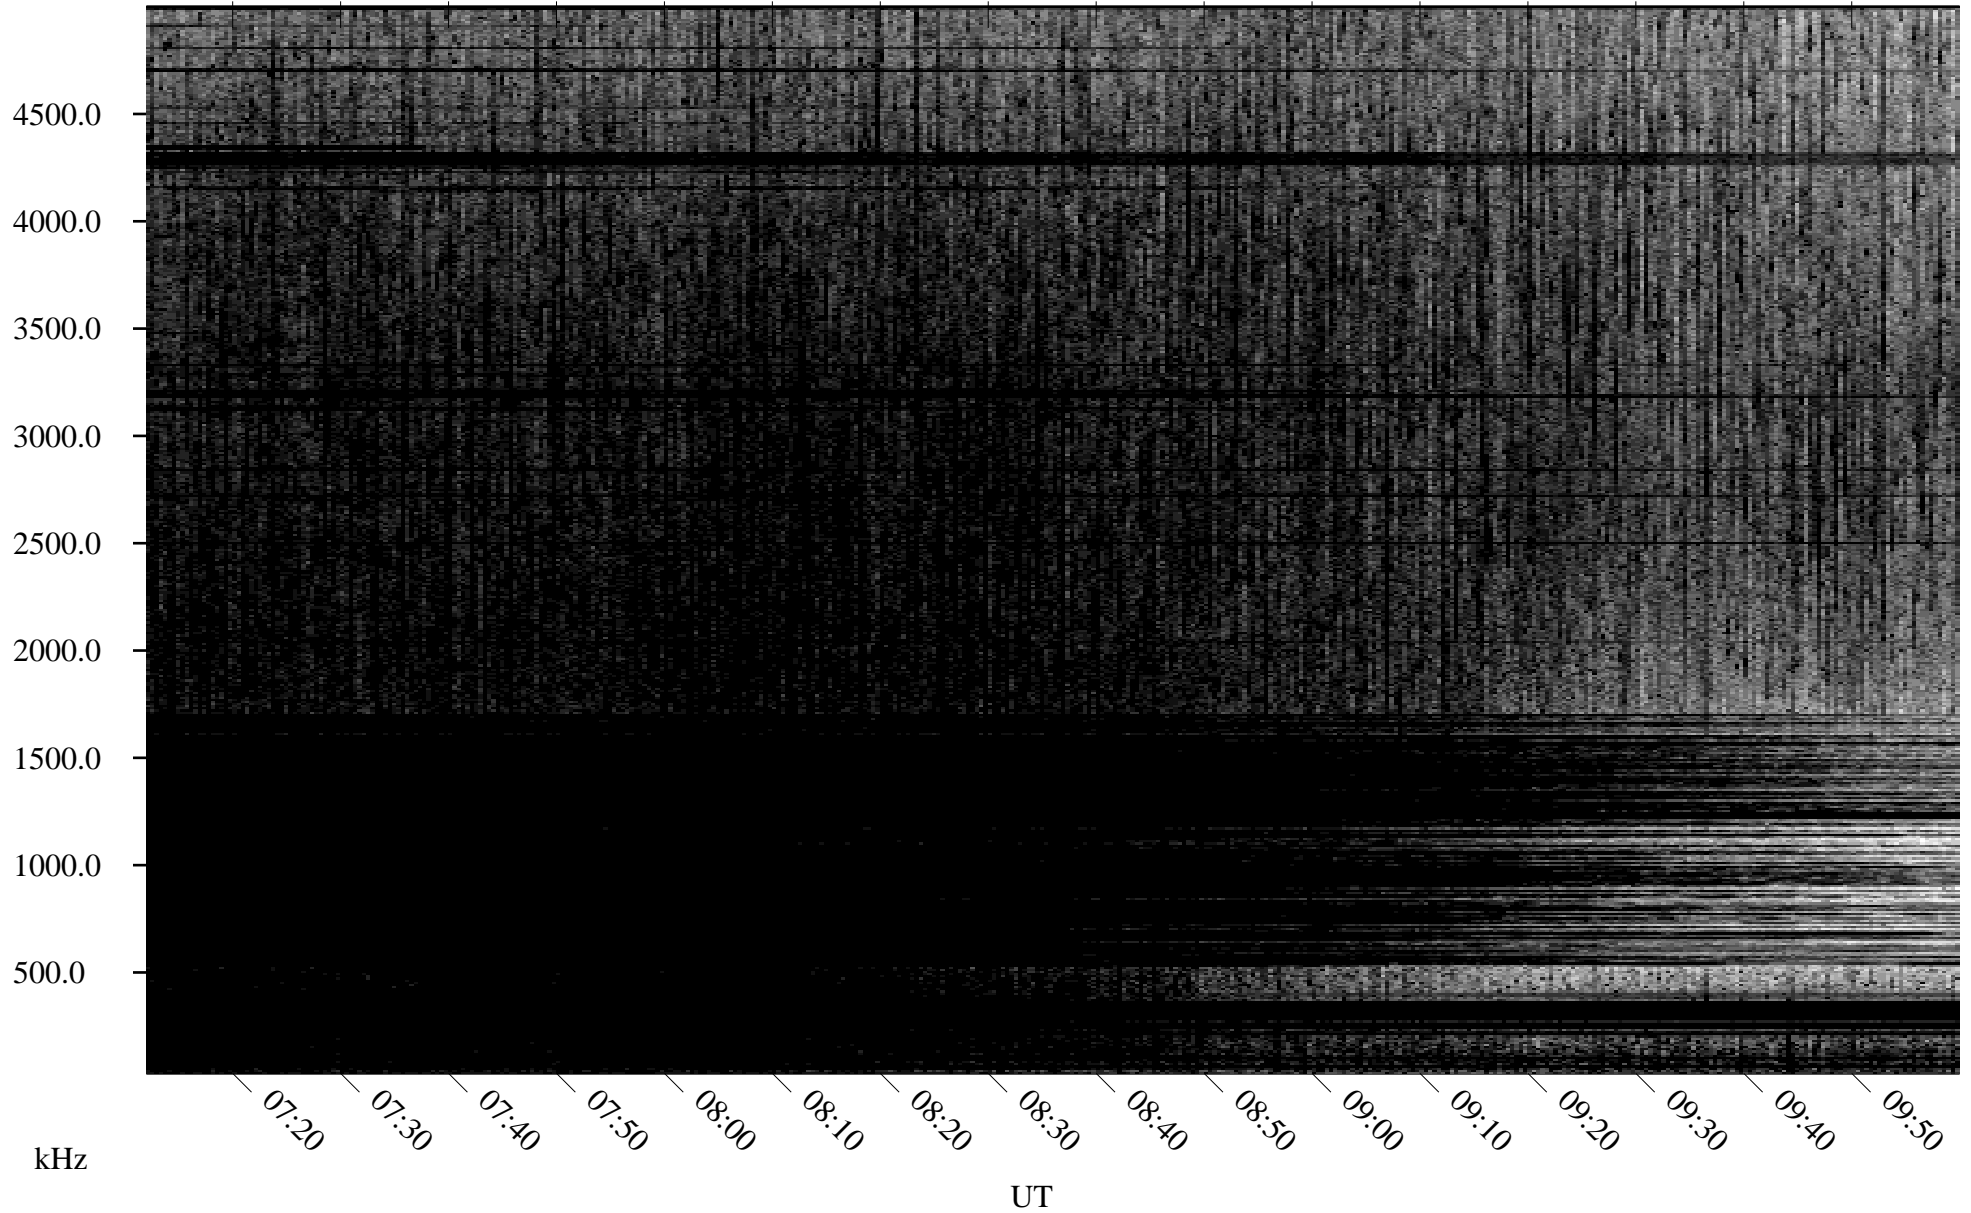

06/23/2005 Churchill, Manitoba

Linear Scale Black = 161 White = 15

ch05174l.r00m max_12

Page 1

06/23/2005 Churchill, Manitoba

Linear Scale Black = 161 White = 15

ch05174l.r00m max_12

Page 2

06/24/2005 Churchill, Manitoba

Linear Scale Black = 161 White = 15

ch05174l.r00m max_12

Page 3

06/24/2005 Churchill, Manitoba

Linear Scale Black = 161 White = 15

ch05174l.r00m max_12

Page 4

06/24/2005 Churchill, Manitoba

Linear Scale Black = 161 White = 15

ch05174l.r00m max_12

Page 5

06/24/2005 Churchill, Manitoba

Linear Scale Black = 161 White = 15

ch05174l.r00m max_12

Page 6

06/24/2005 Churchill, Manitoba

Linear Scale Black = 161 White = 15

ch05174l.r00m max_12

Page 7

06/24/2005 Churchill, Manitoba

Linear Scale Black = 161 White = 15

ch05174l.r00m max_12