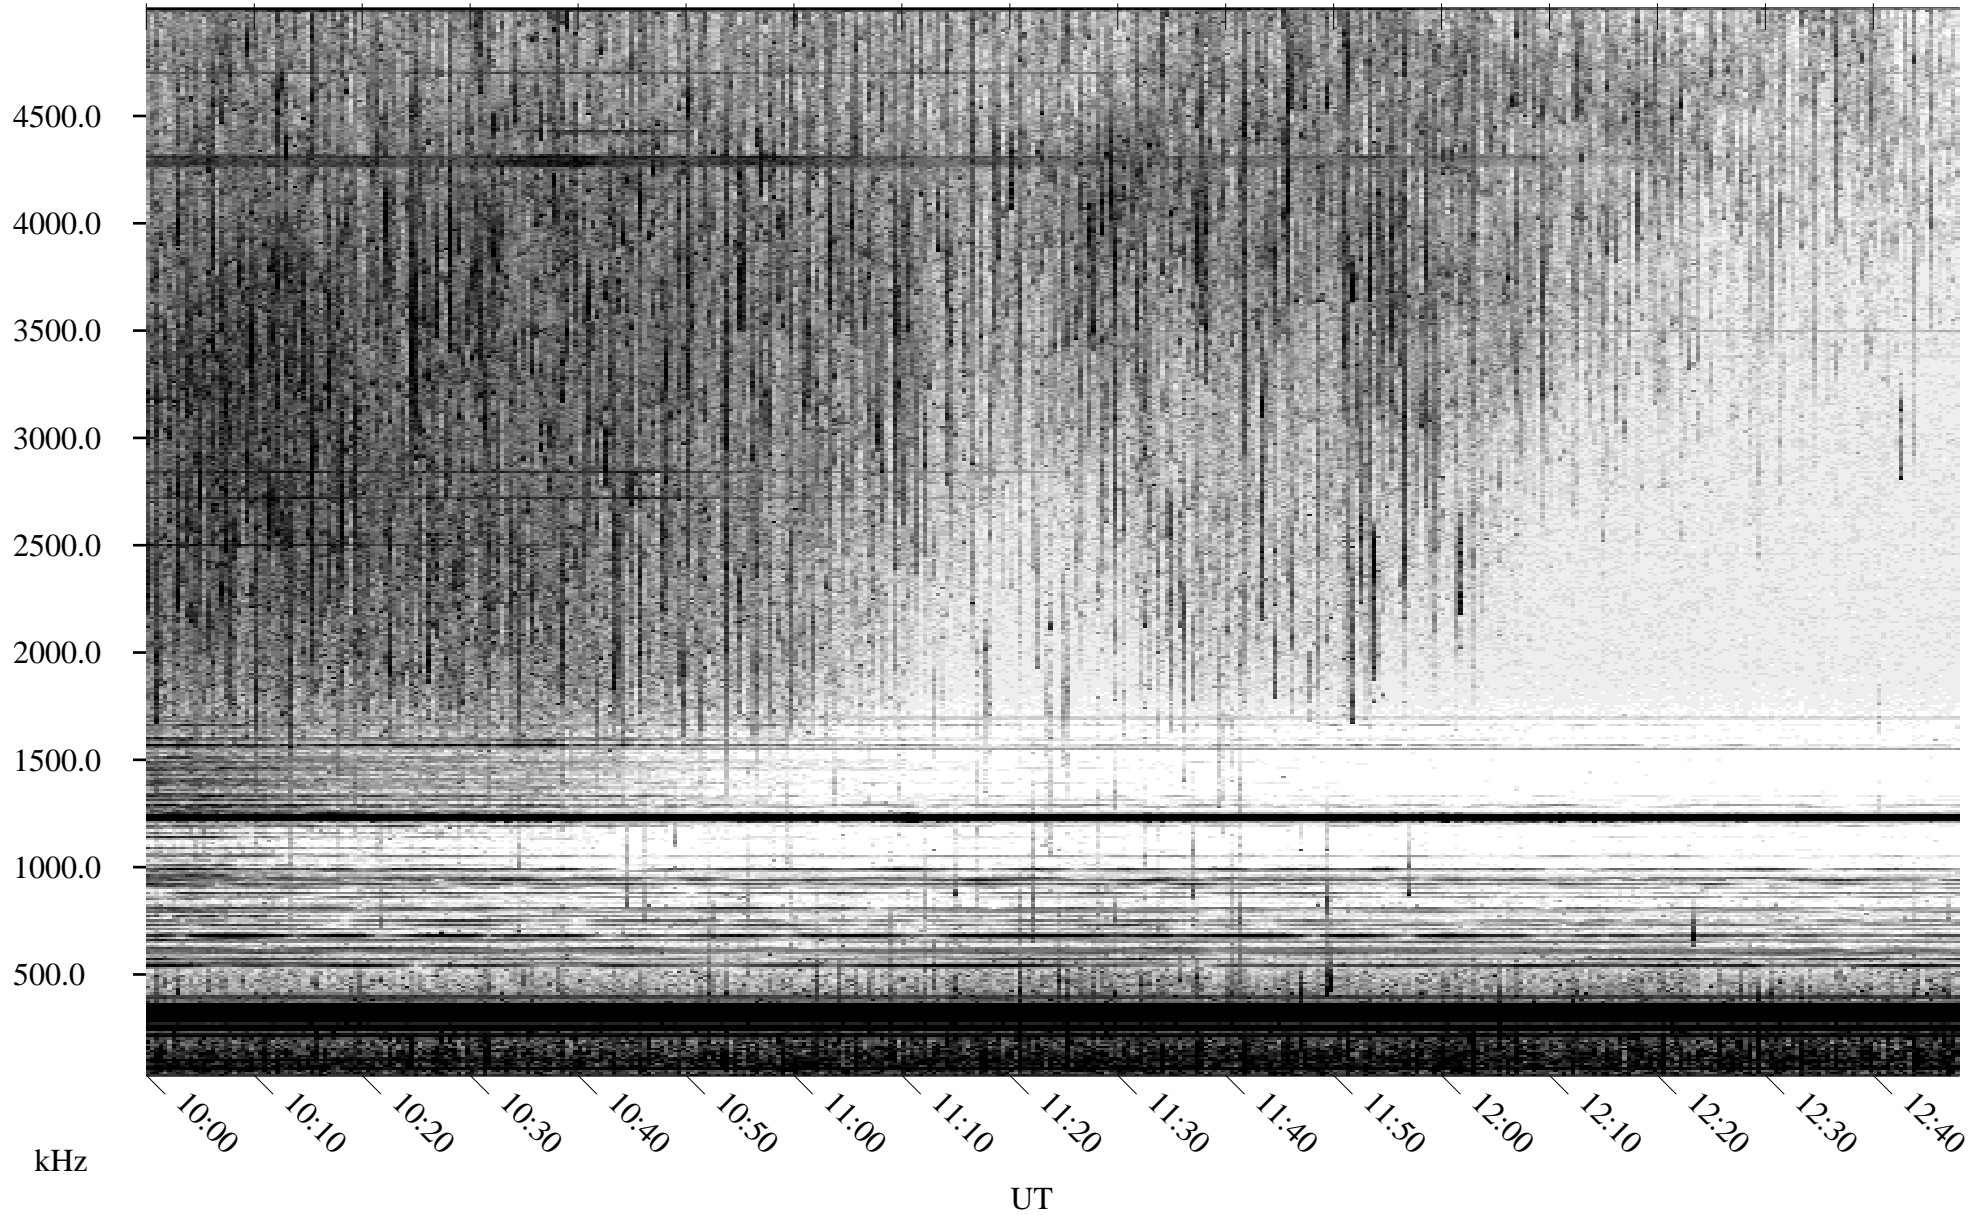

06/23/2005 Churchill, Manitoba

Linear Scale Black = 161 White = 15

ch05174l.r00m max_12

Page 1

06/23/2005 Churchill, Manitoba

Linear Scale Black = 161 White = 15

ch05174l.r00m max_12

Page 2

06/24/2005 Churchill, Manitoba

Linear Scale Black = 161 White = 15

ch05174l.r00m max_12

Page 3

06/24/2005 Churchill, Manitoba

Linear Scale Black = 161 White = 15

ch05174l.r00m max_12

Page 4

06/24/2005 Churchill, Manitoba

Linear Scale Black = 161 White = 15

ch05174l.r00m max_12

Page 5

06/24/2005 Churchill, Manitoba

Linear Scale Black = 161 White = 15

ch05174l.r00m max_12

Page 6

06/24/2005 Churchill, Manitoba

Linear Scale Black = 161 White = 15

ch05174l.r00m max_12

Page 7

06/24/2005 Churchill, Manitoba

Linear Scale Black = 161 White = 15

ch05174l.r00m max_12