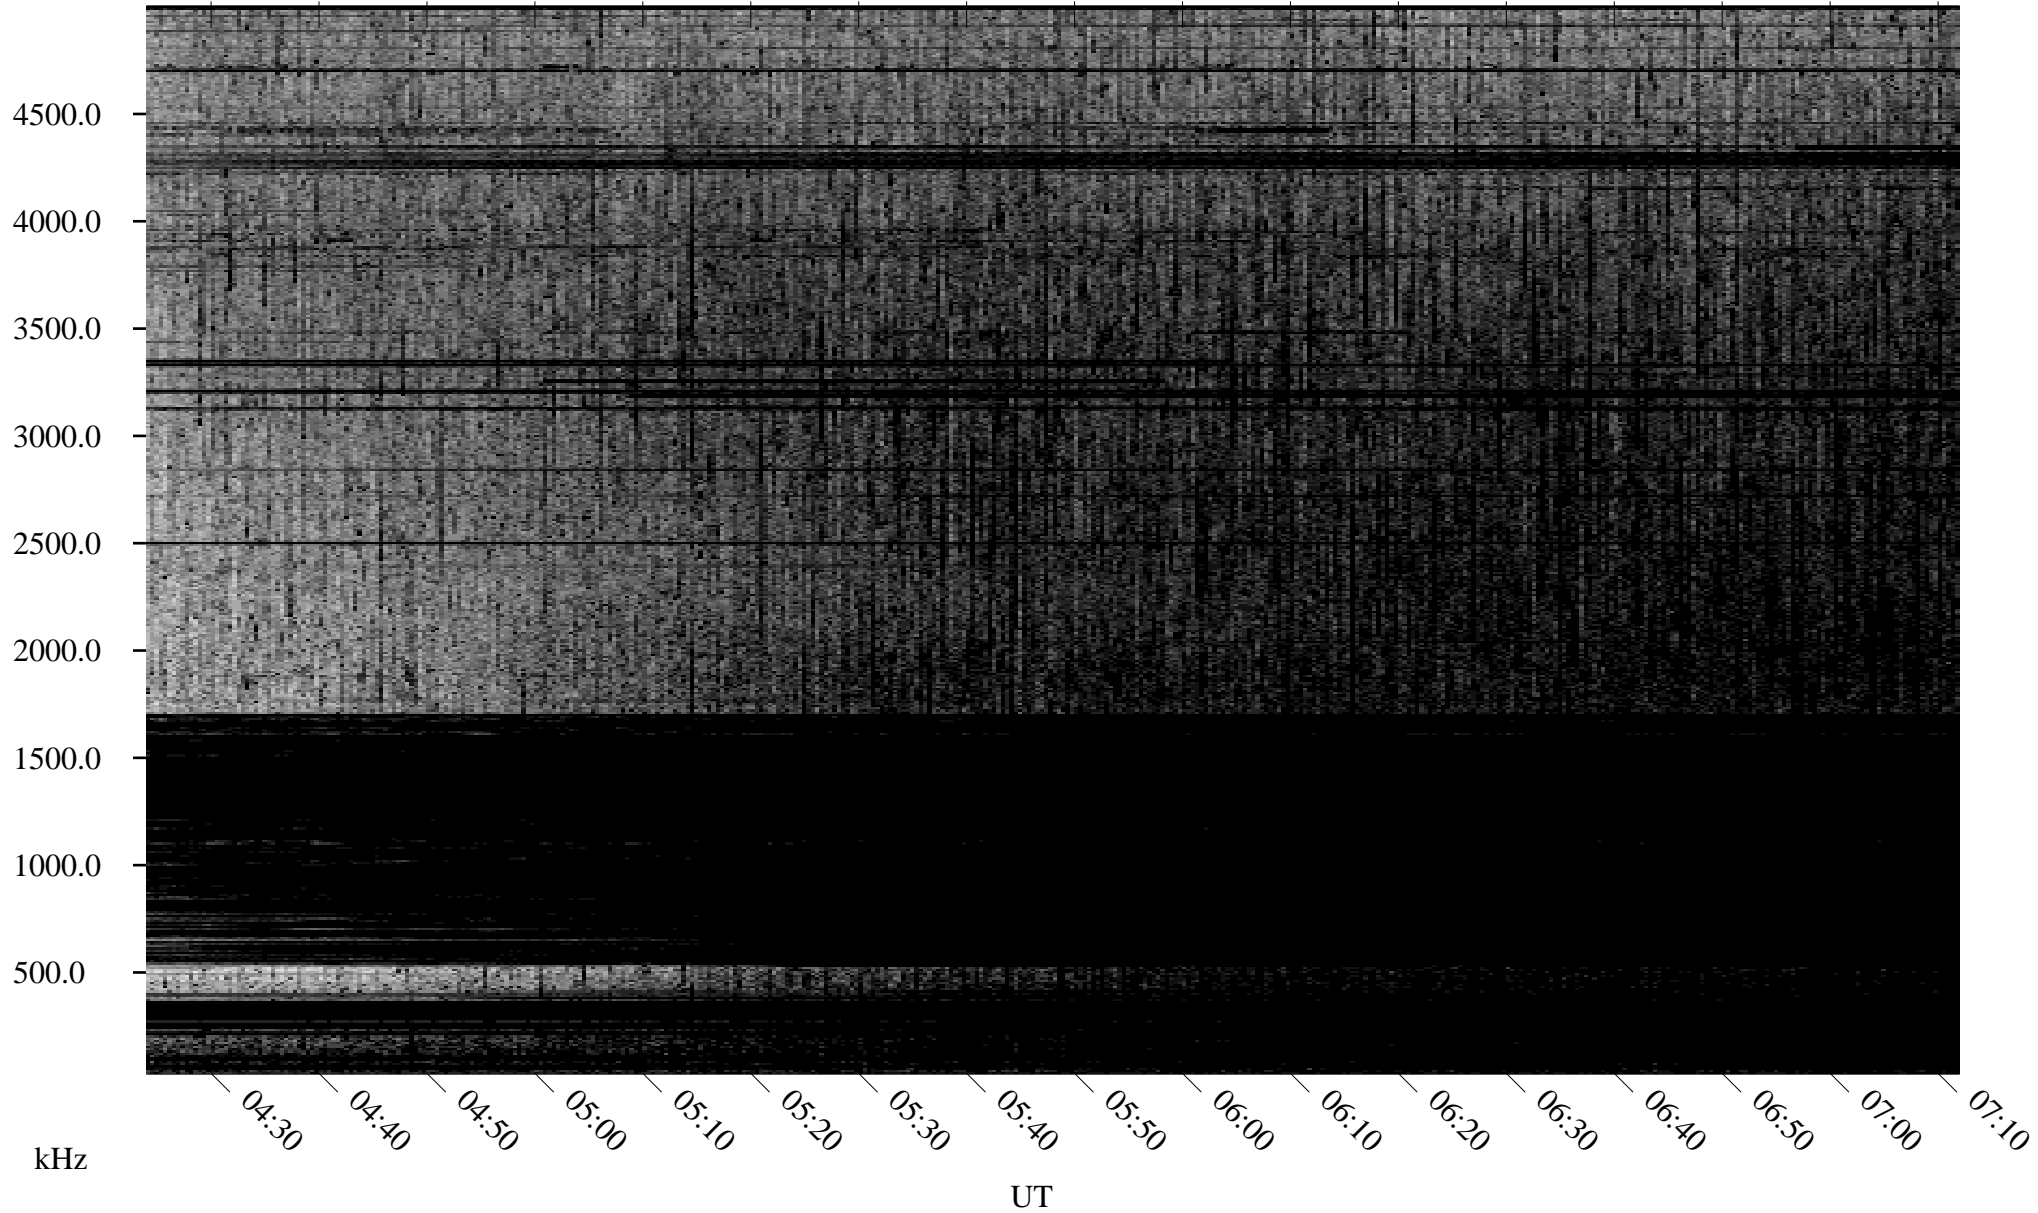

06/23/2005 Churchill, Manitoba

Linear Scale Black = 161 White = 15

ch05174l.r00m max_12

Page 1

06/23/2005 Churchill, Manitoba

Linear Scale Black = 161 White = 15

ch05174l.r00m max_12

Page 2

06/24/2005 Churchill, Manitoba

Linear Scale Black = 161 White = 15

ch05174l.r00m max_12

Page 3

06/24/2005 Churchill, Manitoba

Linear Scale Black = 161 White = 15

ch05174l.r00m max_12

Page 4

06/24/2005 Churchill, Manitoba

Linear Scale Black = 161 White = 15

ch05174l.r00m max_12

Page 5

06/24/2005 Churchill, Manitoba

Linear Scale Black = 161 White = 15

ch05174l.r00m max_12

Page 6

06/24/2005 Churchill, Manitoba

Linear Scale Black = 161 White = 15

ch05174l.r00m max_12

Page 7

06/24/2005 Churchill, Manitoba

Linear Scale Black = 161 White = 15

ch05174l.r00m max_12