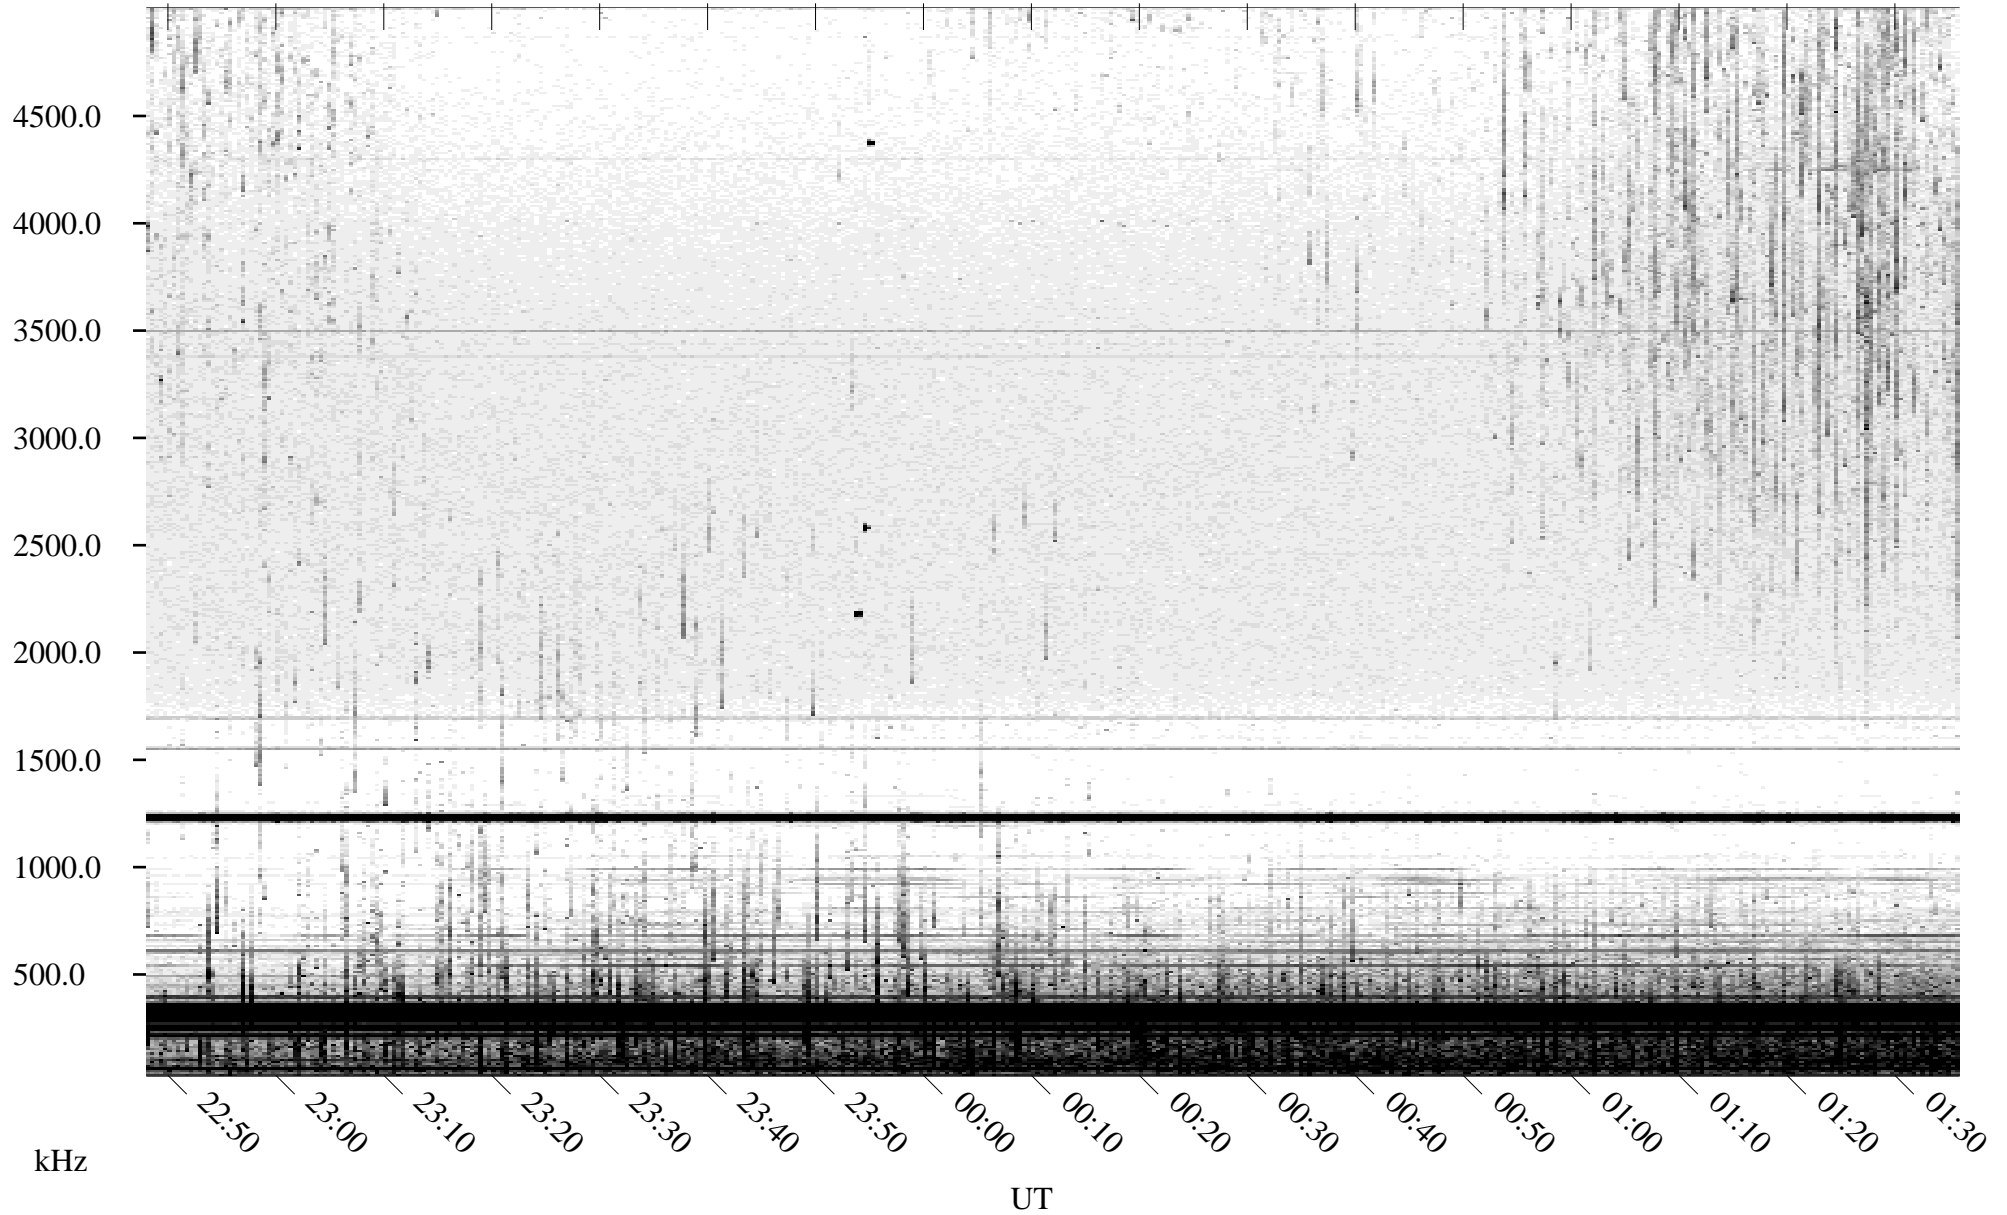

06/24/2005 Churchill, Manitoba

Linear Scale Black = 161 White = 15

ch051751.r00m max_12

Page 1

06/24/2005 Churchill, Manitoba

Linear Scale Black = 161 White = 15

ch051751.r00m max_12

Page 2

06/25/2005 Churchill, Manitoba

Linear Scale Black = 161 White = 15

ch051751.r00m max_12

Page 3

06/25/2005 Churchill, Manitoba

Linear Scale Black = 161 White = 15

ch051751.r00m max_12

Page 4

06/25/2005 Churchill, Manitoba

Linear Scale Black = 161 White = 15

ch051751.r00m max_12

Page 5

06/25/2005 Churchill, Manitoba

Linear Scale Black = 161 White = 15

ch051751.r00m max_12

Page 6

06/25/2005 Churchill, Manitoba

Linear Scale Black = 161 White = 15

ch05175l.r00m max_12

Page 7

06/25/2005 Churchill, Manitoba

Linear Scale Black = 161 White = 15

ch051751.r00m max_12