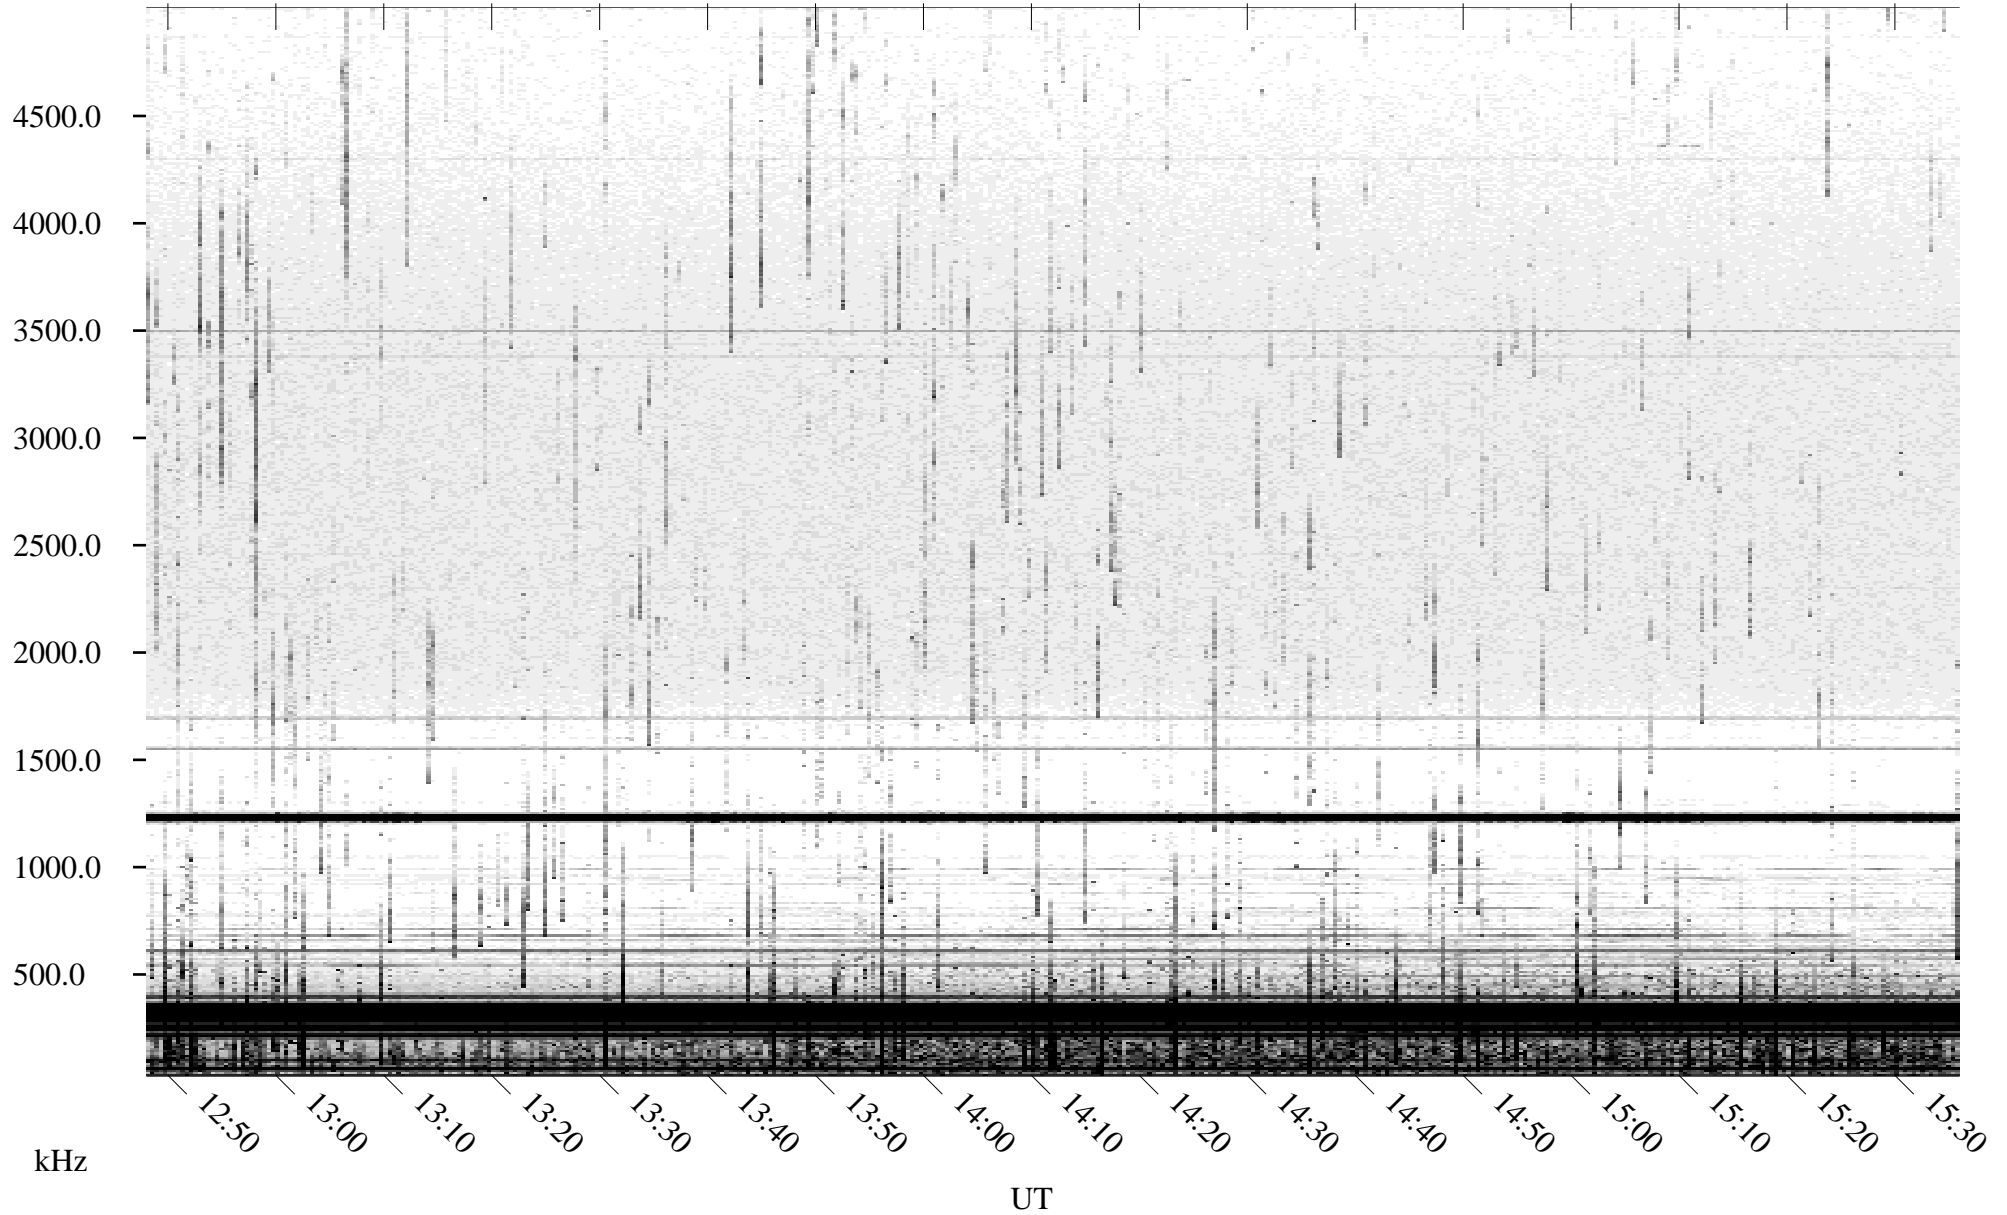

06/24/2005 Churchill, Manitoba

Linear Scale Black = 161 White = 15

ch051751.r00m max_12

Page 1

06/24/2005 Churchill, Manitoba

Linear Scale Black = 161 White = 15

ch051751.r00m max_12

Page 2

06/25/2005 Churchill, Manitoba

Linear Scale Black = 161 White = 15

ch051751.r00m max_12

Page 3

06/25/2005 Churchill, Manitoba

Linear Scale Black = 161 White = 15

ch051751.r00m max_12

Page 4

06/25/2005 Churchill, Manitoba

Linear Scale Black = 161 White = 15

ch051751.r00m max_12

Page 5

06/25/2005 Churchill, Manitoba

Linear Scale Black = 161 White = 15

ch051751.r00m max_12

Page 6

06/25/2005 Churchill, Manitoba

Linear Scale Black = 161 White = 15

ch05175l.r00m max_12

Page 7

06/25/2005 Churchill, Manitoba

Linear Scale Black = 161 White = 15

ch051751.r00m max_12