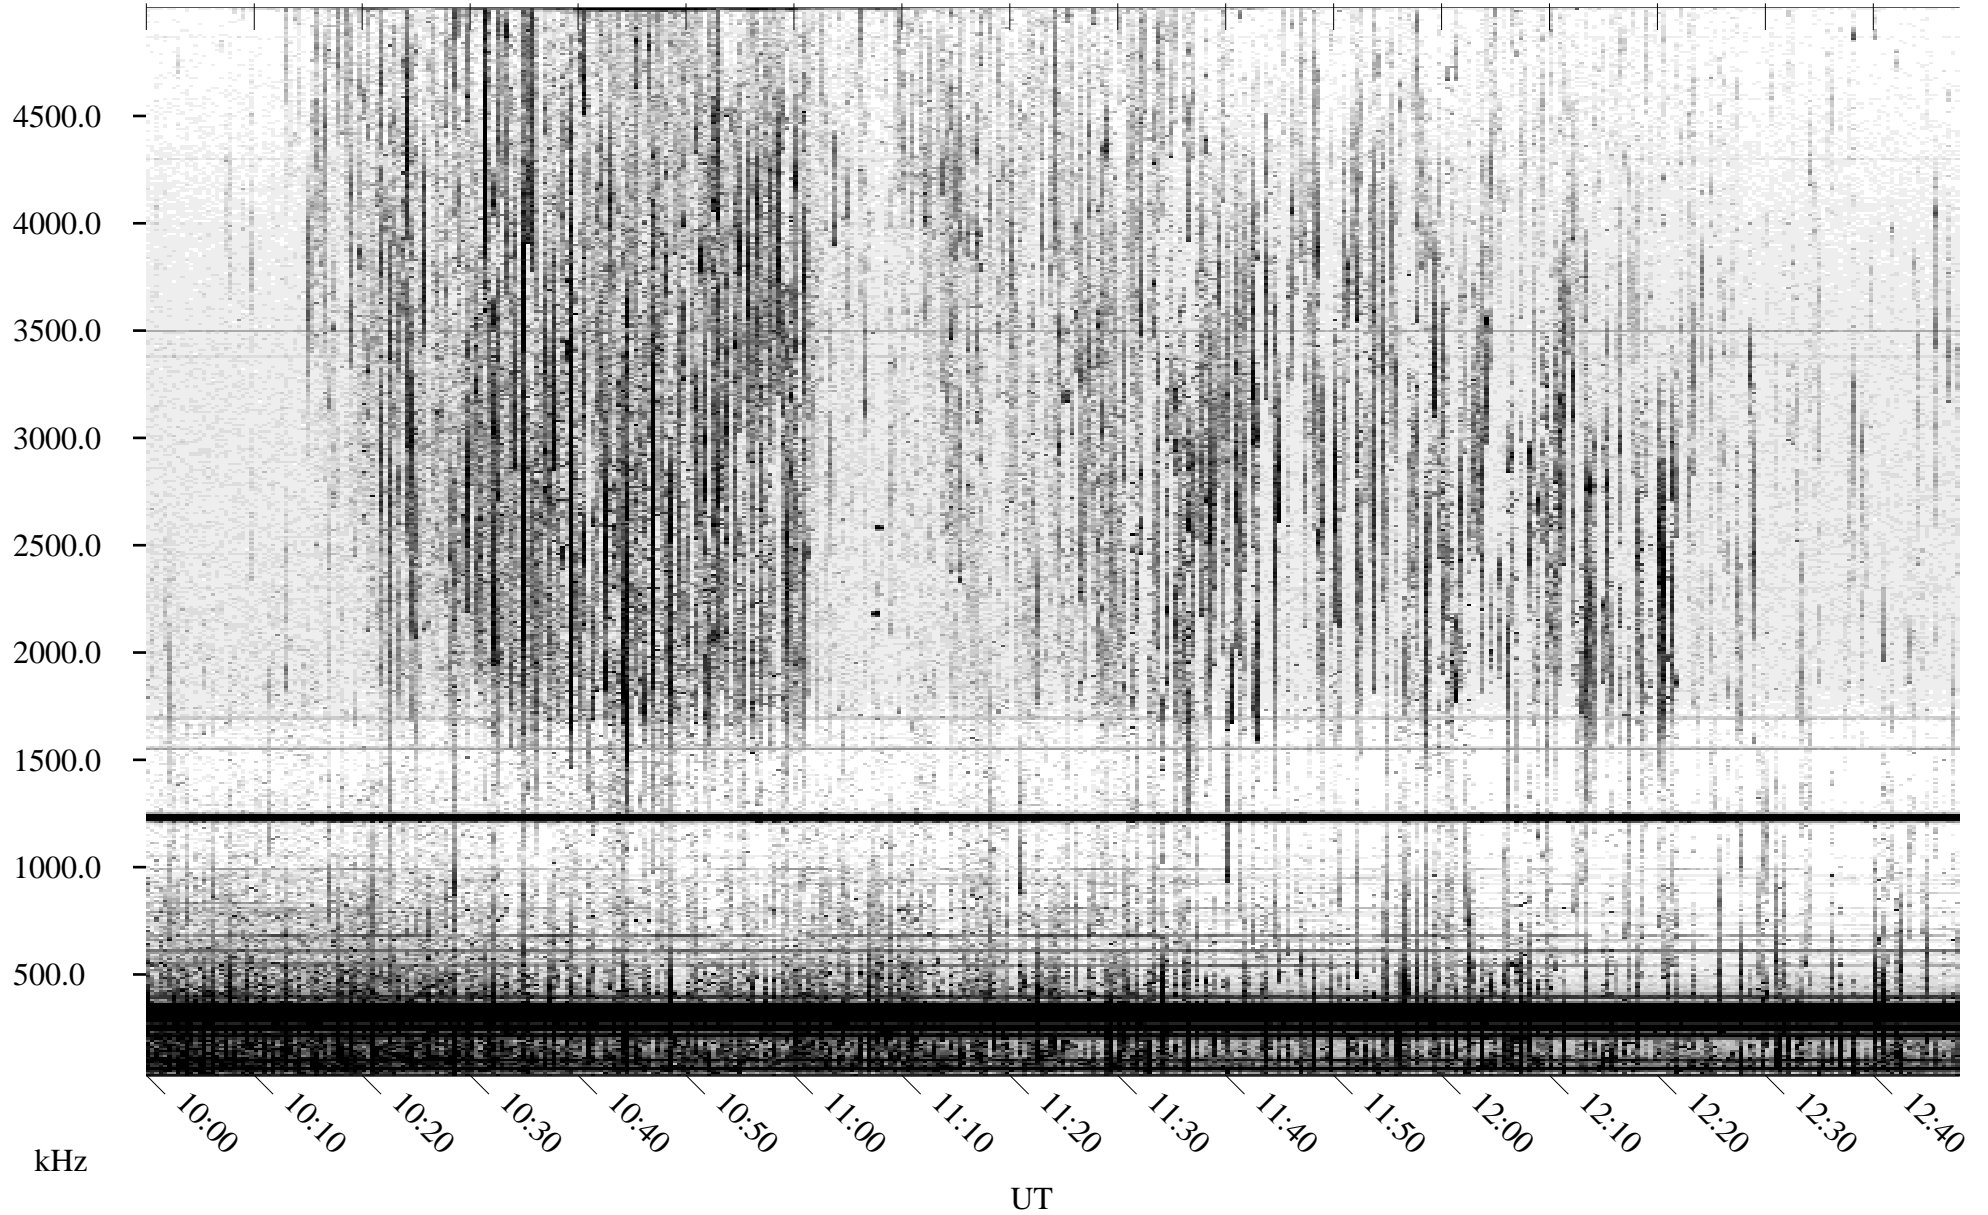

06/24/2005 Churchill, Manitoba

Linear Scale Black = 161 White = 15

ch051751.r00m max_12

Page 1

06/24/2005 Churchill, Manitoba

Linear Scale Black = 161 White = 15

ch051751.r00m max_12

Page 2

06/25/2005 Churchill, Manitoba

Linear Scale Black = 161 White = 15

ch051751.r00m max_12

Page 3

06/25/2005 Churchill, Manitoba

Linear Scale Black = 161 White = 15

ch051751.r00m max_12

Page 4

06/25/2005 Churchill, Manitoba

Linear Scale Black = 161 White = 15

ch051751.r00m max_12

Page 5

06/25/2005 Churchill, Manitoba

Linear Scale Black = 161 White = 15

ch051751.r00m max_12

Page 6

06/25/2005 Churchill, Manitoba

Linear Scale Black = 161 White = 15

ch05175l.r00m max_12

Page 7

06/25/2005 Churchill, Manitoba

Linear Scale Black = 161 White = 15

ch051751.r00m max_12