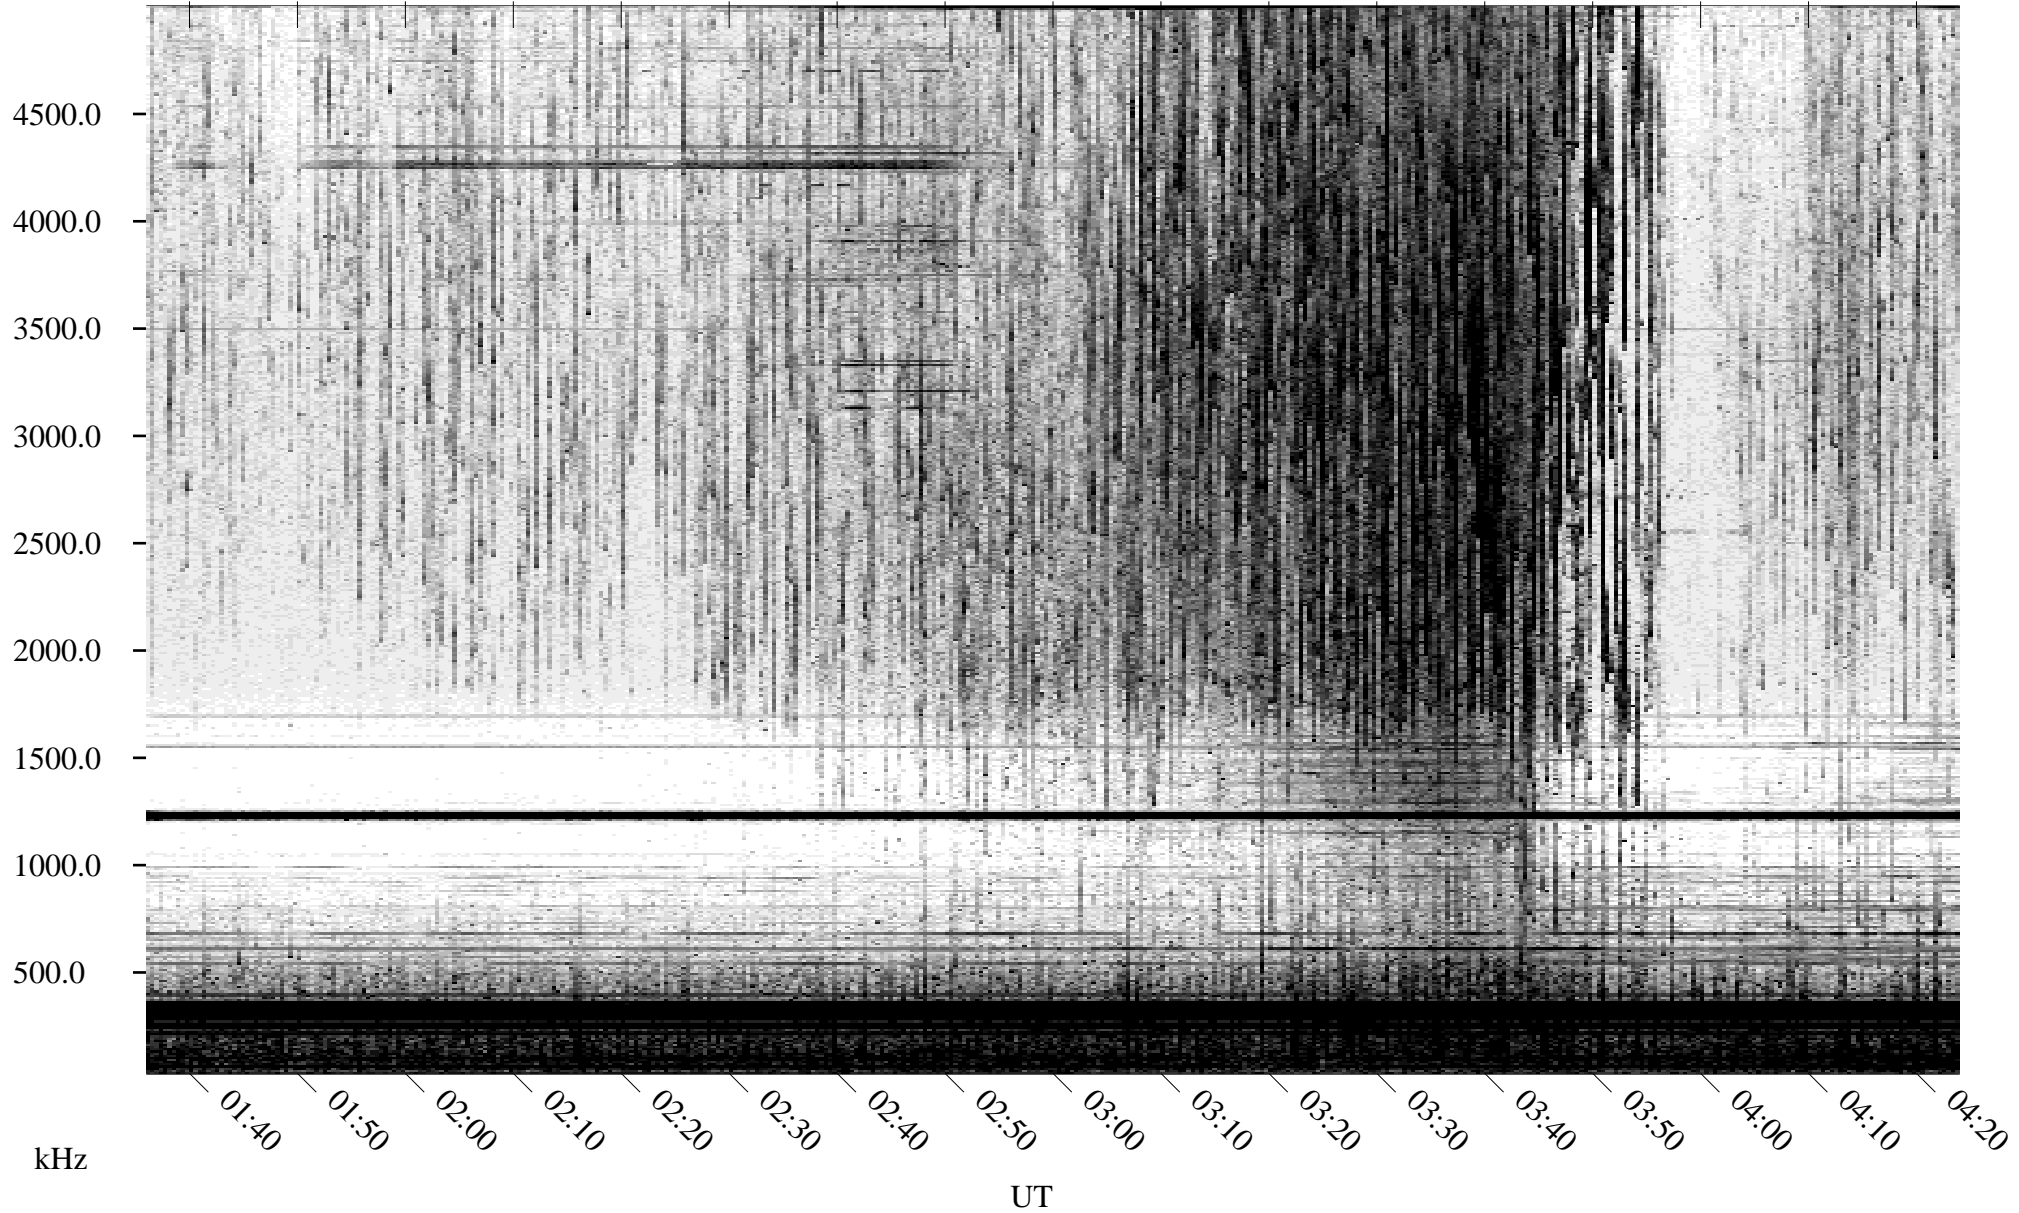

06/24/2005 Churchill, Manitoba

Linear Scale Black = 161 White = 15

ch051751.r00m max_12

Page 1

06/24/2005 Churchill, Manitoba

Linear Scale Black = 161 White = 15

ch051751.r00m max_12

Page 2

06/25/2005 Churchill, Manitoba

Linear Scale Black = 161 White = 15

ch051751.r00m max_12

Page 3

06/25/2005 Churchill, Manitoba

Linear Scale Black = 161 White = 15

ch051751.r00m max_12

Page 4

06/25/2005 Churchill, Manitoba

Linear Scale Black = 161 White = 15

ch051751.r00m max_12

Page 5

06/25/2005 Churchill, Manitoba

Linear Scale Black = 161 White = 15

ch051751.r00m max_12

Page 6

06/25/2005 Churchill, Manitoba

Linear Scale Black = 161 White = 15

ch05175l.r00m max_12

Page 7

06/25/2005 Churchill, Manitoba

Linear Scale Black = 161 White = 15

ch051751.r00m max_12