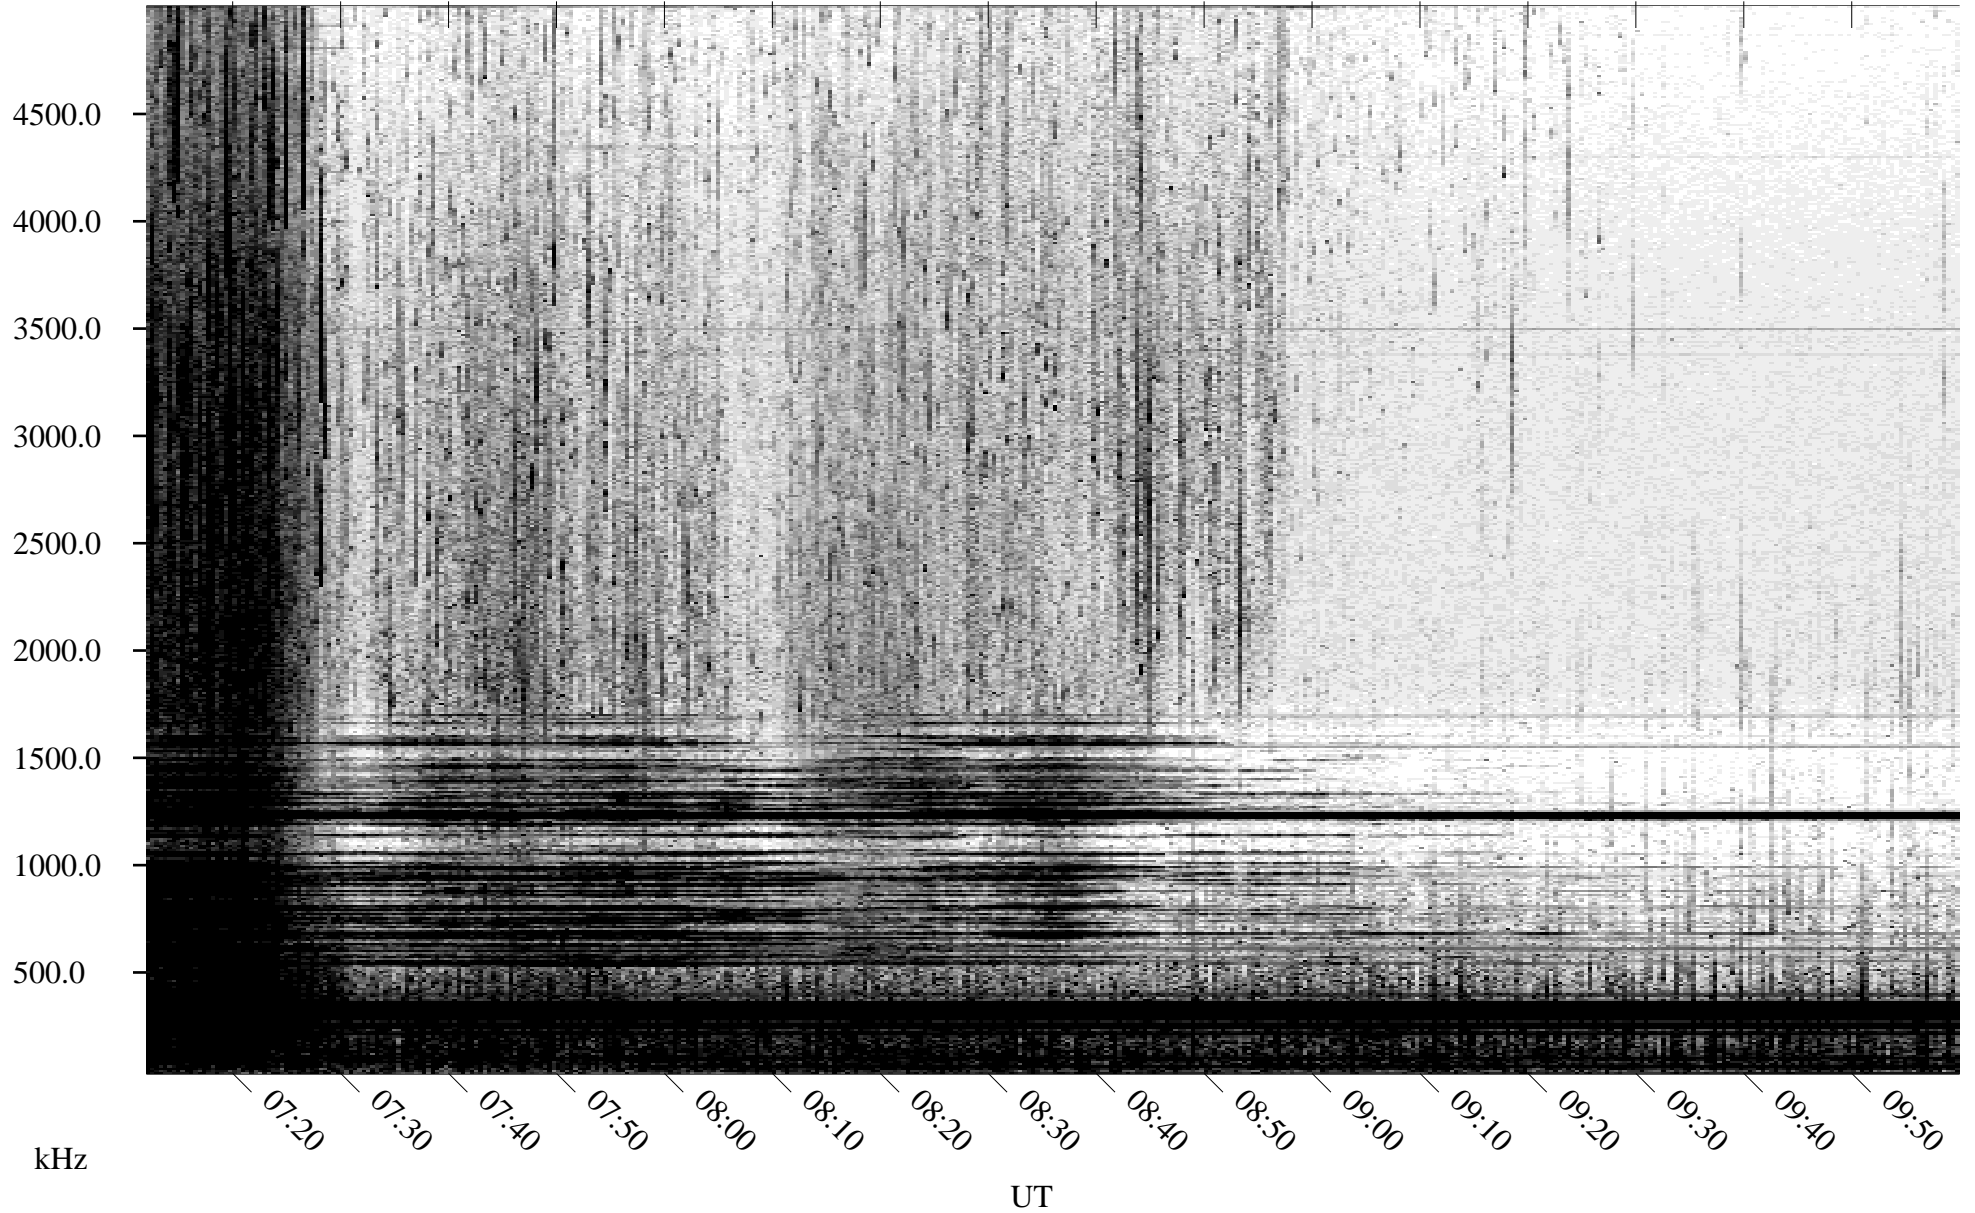

06/24/2005 Churchill, Manitoba

Linear Scale Black = 161 White = 15

ch051751.r00m max_12

Page 1

06/24/2005 Churchill, Manitoba

Linear Scale Black = 161 White = 15

ch051751.r00m max_12

Page 2

06/25/2005 Churchill, Manitoba

Linear Scale Black = 161 White = 15

ch051751.r00m max_12

Page 3

06/25/2005 Churchill, Manitoba

Linear Scale Black = 161 White = 15

ch051751.r00m max_12

Page 4

06/25/2005 Churchill, Manitoba

Linear Scale Black = 161 White = 15

ch051751.r00m max_12

Page 5

06/25/2005 Churchill, Manitoba

Linear Scale Black = 161 White = 15

ch051751.r00m max_12

Page 6

06/25/2005 Churchill, Manitoba

Linear Scale Black = 161 White = 15

ch05175l.r00m max_12

Page 7

06/25/2005 Churchill, Manitoba

Linear Scale Black = 161 White = 15

ch051751.r00m max_12