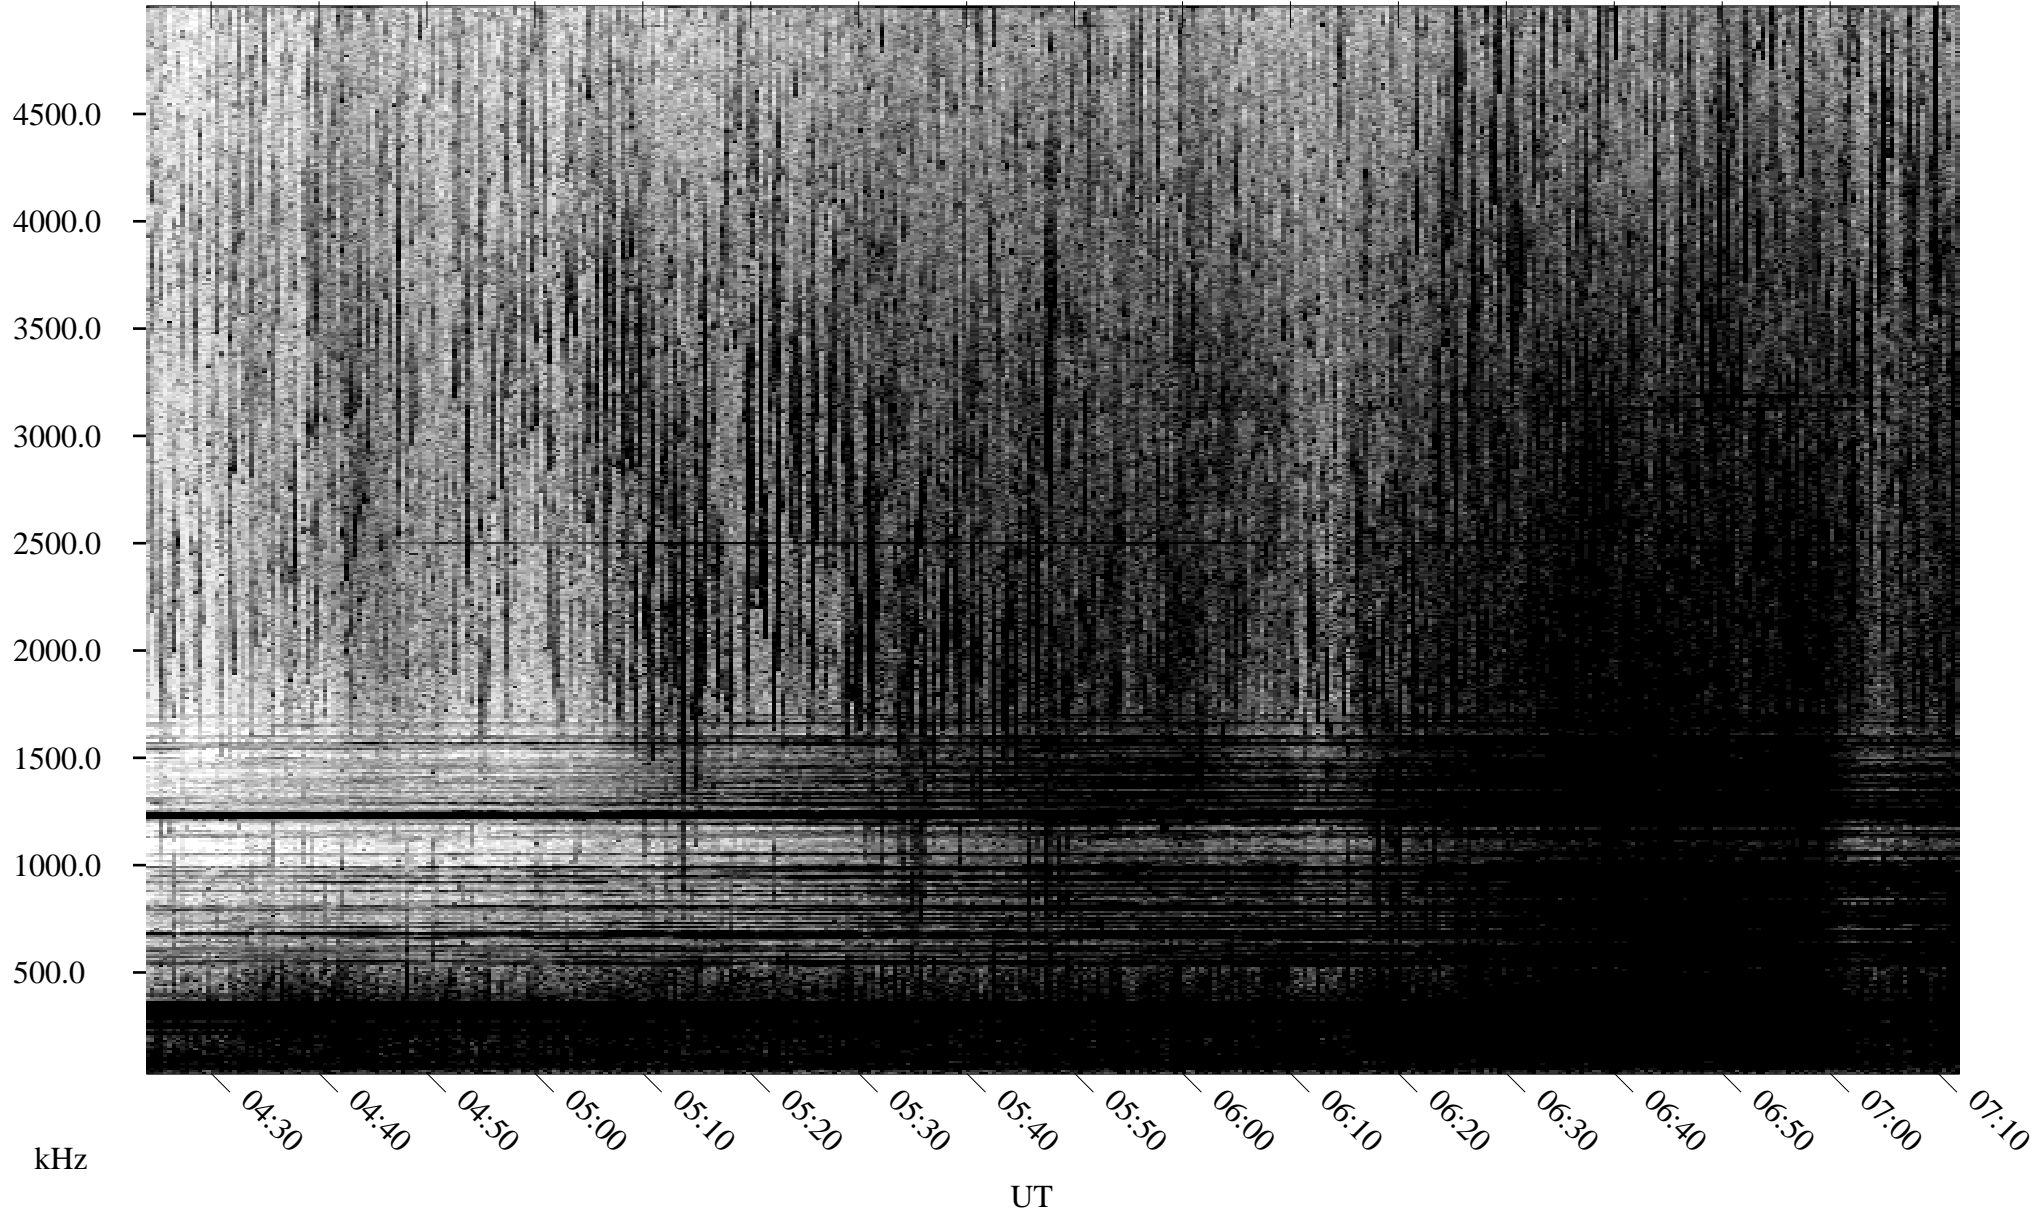

06/24/2005 Churchill, Manitoba

Linear Scale Black = 161 White = 15

ch051751.r00m max_12

Page 1

06/24/2005 Churchill, Manitoba

Linear Scale Black = 161 White = 15

ch051751.r00m max_12

Page 2

06/25/2005 Churchill, Manitoba

Linear Scale Black = 161 White = 15

ch051751.r00m max_12

Page 3

06/25/2005 Churchill, Manitoba

Linear Scale Black = 161 White = 15

ch051751.r00m max_12

Page 4

06/25/2005 Churchill, Manitoba

Linear Scale Black = 161 White = 15

ch051751.r00m max_12

Page 5

06/25/2005 Churchill, Manitoba

Linear Scale Black = 161 White = 15

ch051751.r00m max_12

Page 6

06/25/2005 Churchill, Manitoba

Linear Scale Black = 161 White = 15

ch05175l.r00m max_12

Page 7

06/25/2005 Churchill, Manitoba

Linear Scale Black = 161 White = 15

ch051751.r00m max_12