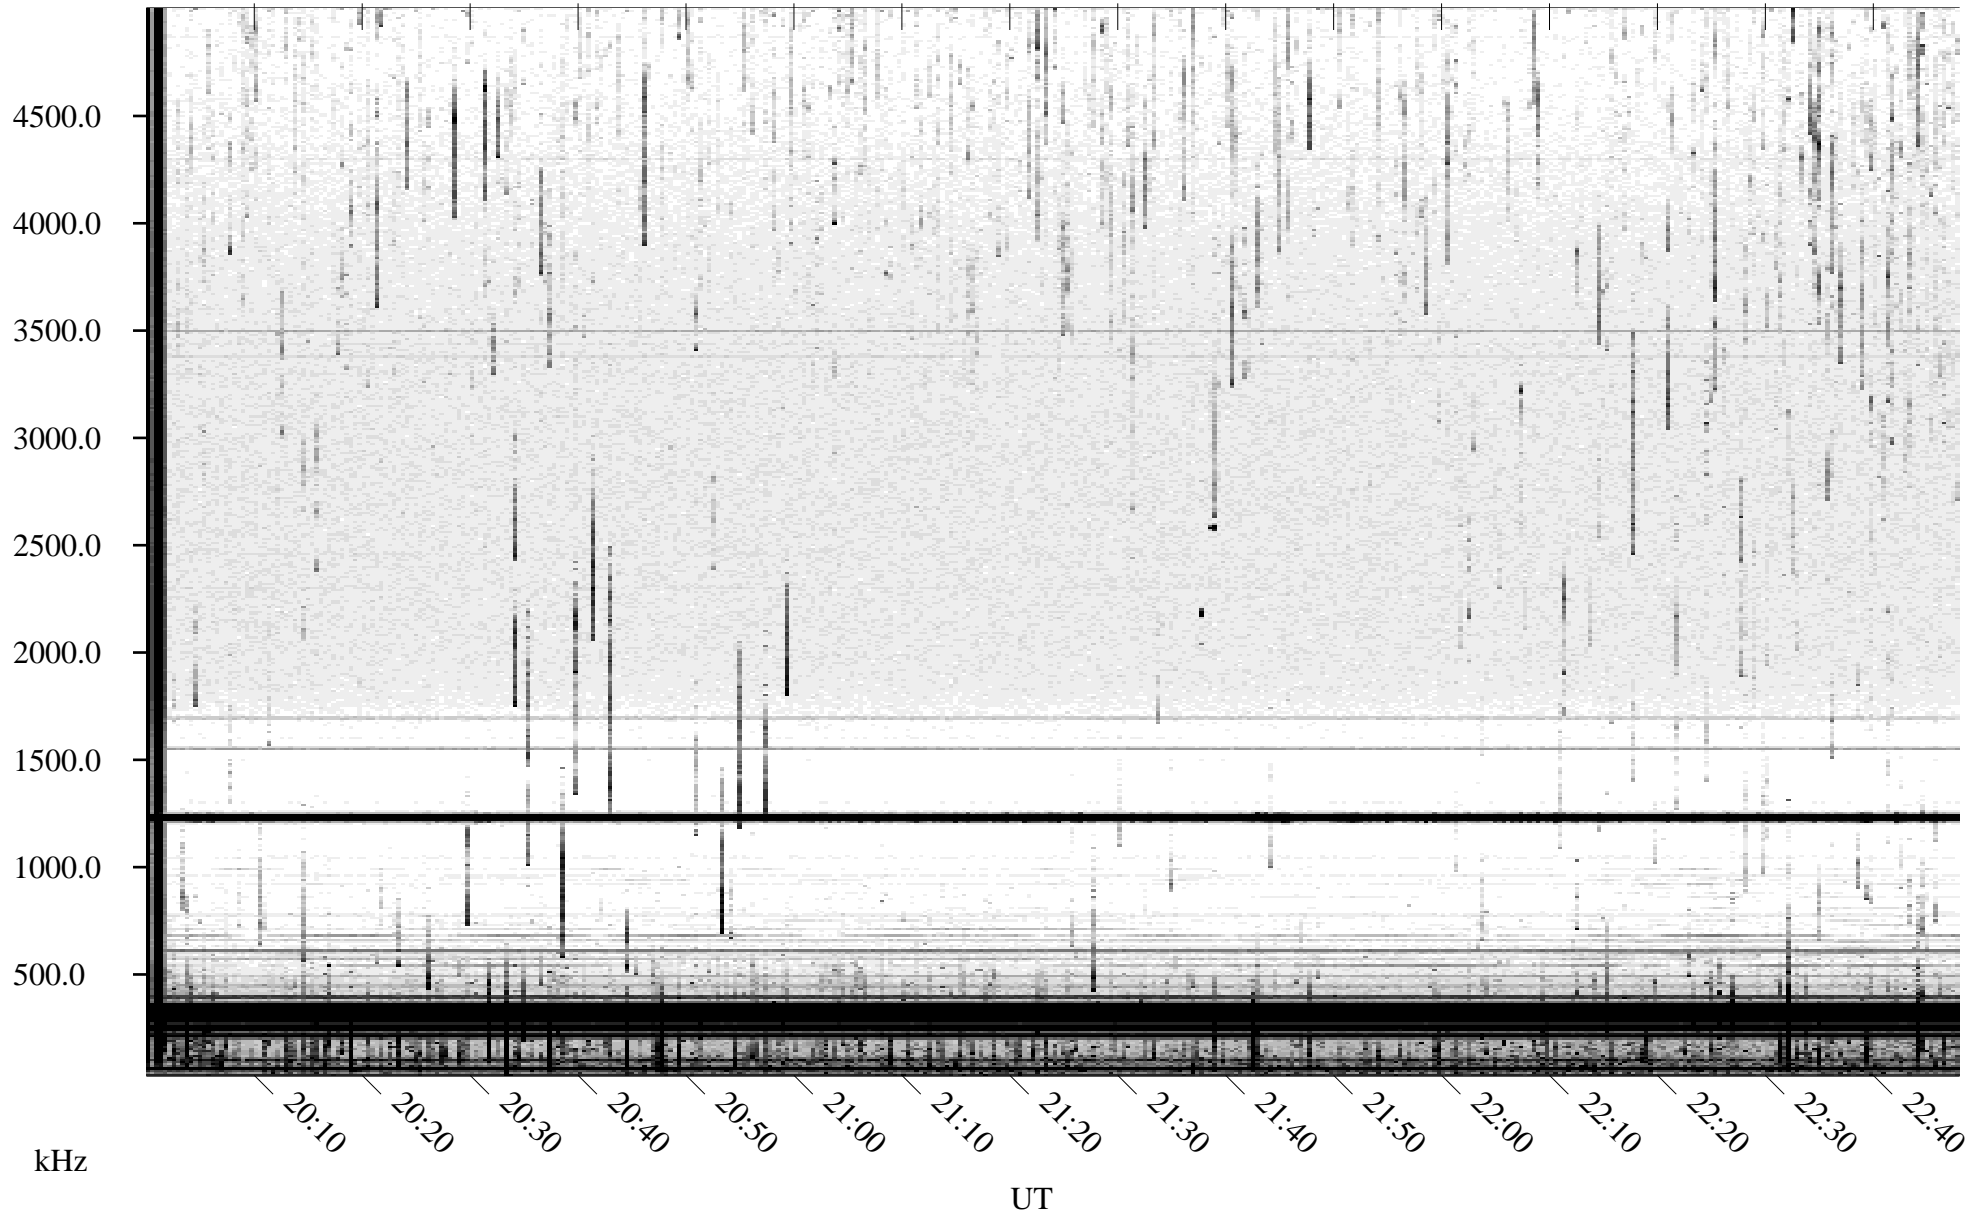

06/24/2005 Churchill, Manitoba

Linear Scale Black = 161 White = 15

ch051751.r00m max_12

Page 1

06/24/2005 Churchill, Manitoba

Linear Scale Black = 161 White = 15

ch051751.r00m max_12

Page 2

06/25/2005 Churchill, Manitoba

Linear Scale Black = 161 White = 15

ch051751.r00m max_12

Page 3

06/25/2005 Churchill, Manitoba

Linear Scale Black = 161 White = 15

ch051751.r00m max_12

Page 4

06/25/2005 Churchill, Manitoba

Linear Scale Black = 161 White = 15

ch051751.r00m max_12

Page 5

06/25/2005 Churchill, Manitoba

Linear Scale Black = 161 White = 15

ch051751.r00m max_12

Page 6

06/25/2005 Churchill, Manitoba

Linear Scale Black = 161 White = 15

ch05175l.r00m max_12

Page 7

06/25/2005 Churchill, Manitoba

Linear Scale Black = 161 White = 15

ch051751.r00m max_12