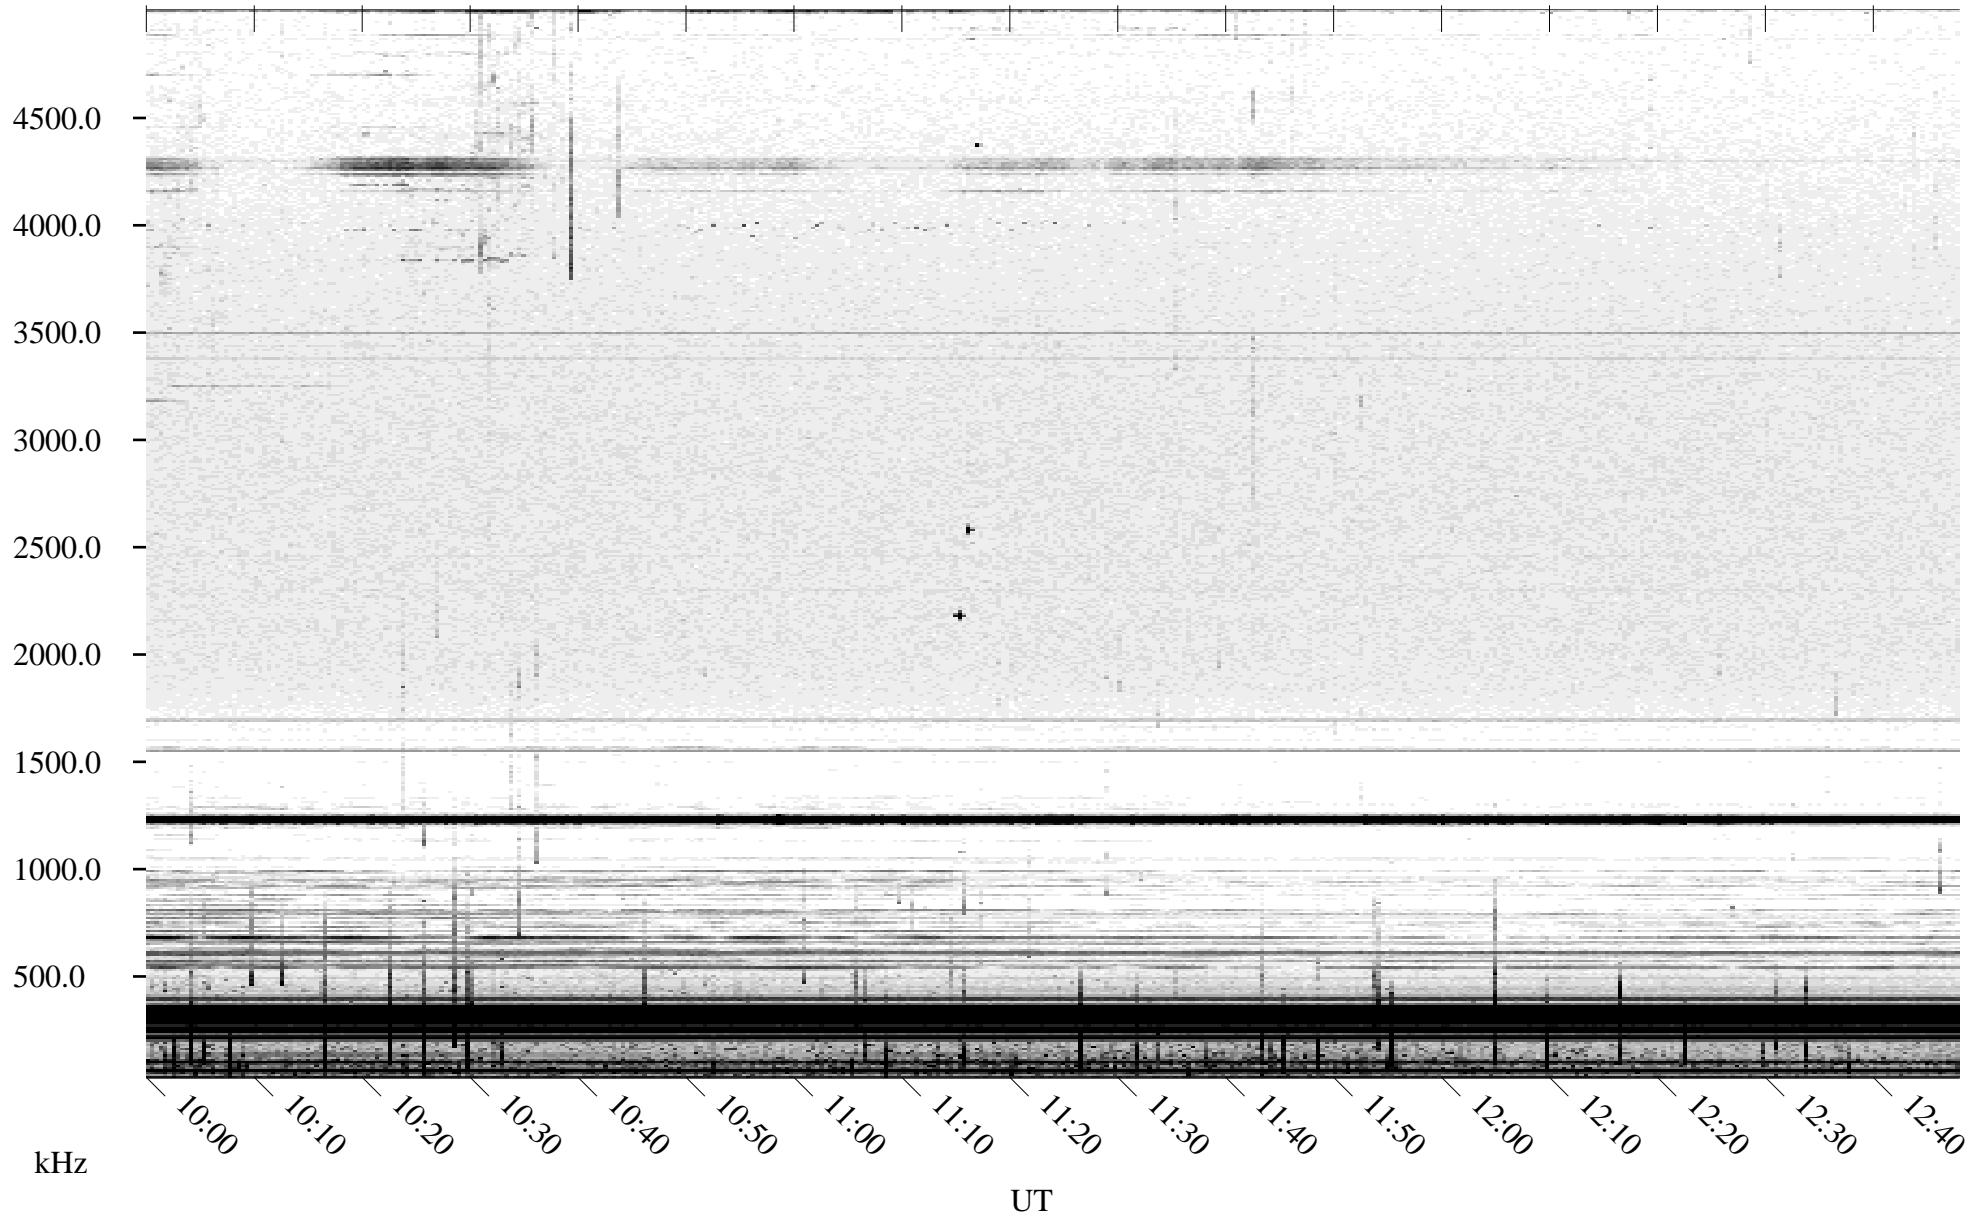

06/25/2005 Churchill, Manitoba

Linear Scale Black = 161 White = 15

ch05176l.r00m max_12

Page 1

06/25/2005 Churchill, Manitoba

Linear Scale Black = 161 White = 15

ch05176l.r00m max_12

Page 2

06/26/2005 Churchill, Manitoba

Linear Scale Black = 161 White = 15

ch05176l.r00m max_12

06/26/2005 Churchill, Manitoba

Linear Scale Black = 161 White = 15

ch05176l.r00m max_12

Page 4

06/26/2005 Churchill, Manitoba

Linear Scale Black = 161 White = 15

ch05176l.r00m max_12

Page 5

06/26/2005 Churchill, Manitoba

Linear Scale Black = 161 White = 15

ch05176l.r00m max_12

Page 6

06/26/2005 Churchill, Manitoba

Linear Scale Black = 161 White = 15

ch05176l.r00m max_12

Page 7

06/26/2005 Churchill, Manitoba

Linear Scale Black = 161 White = 15

ch05176l.r00m max_12