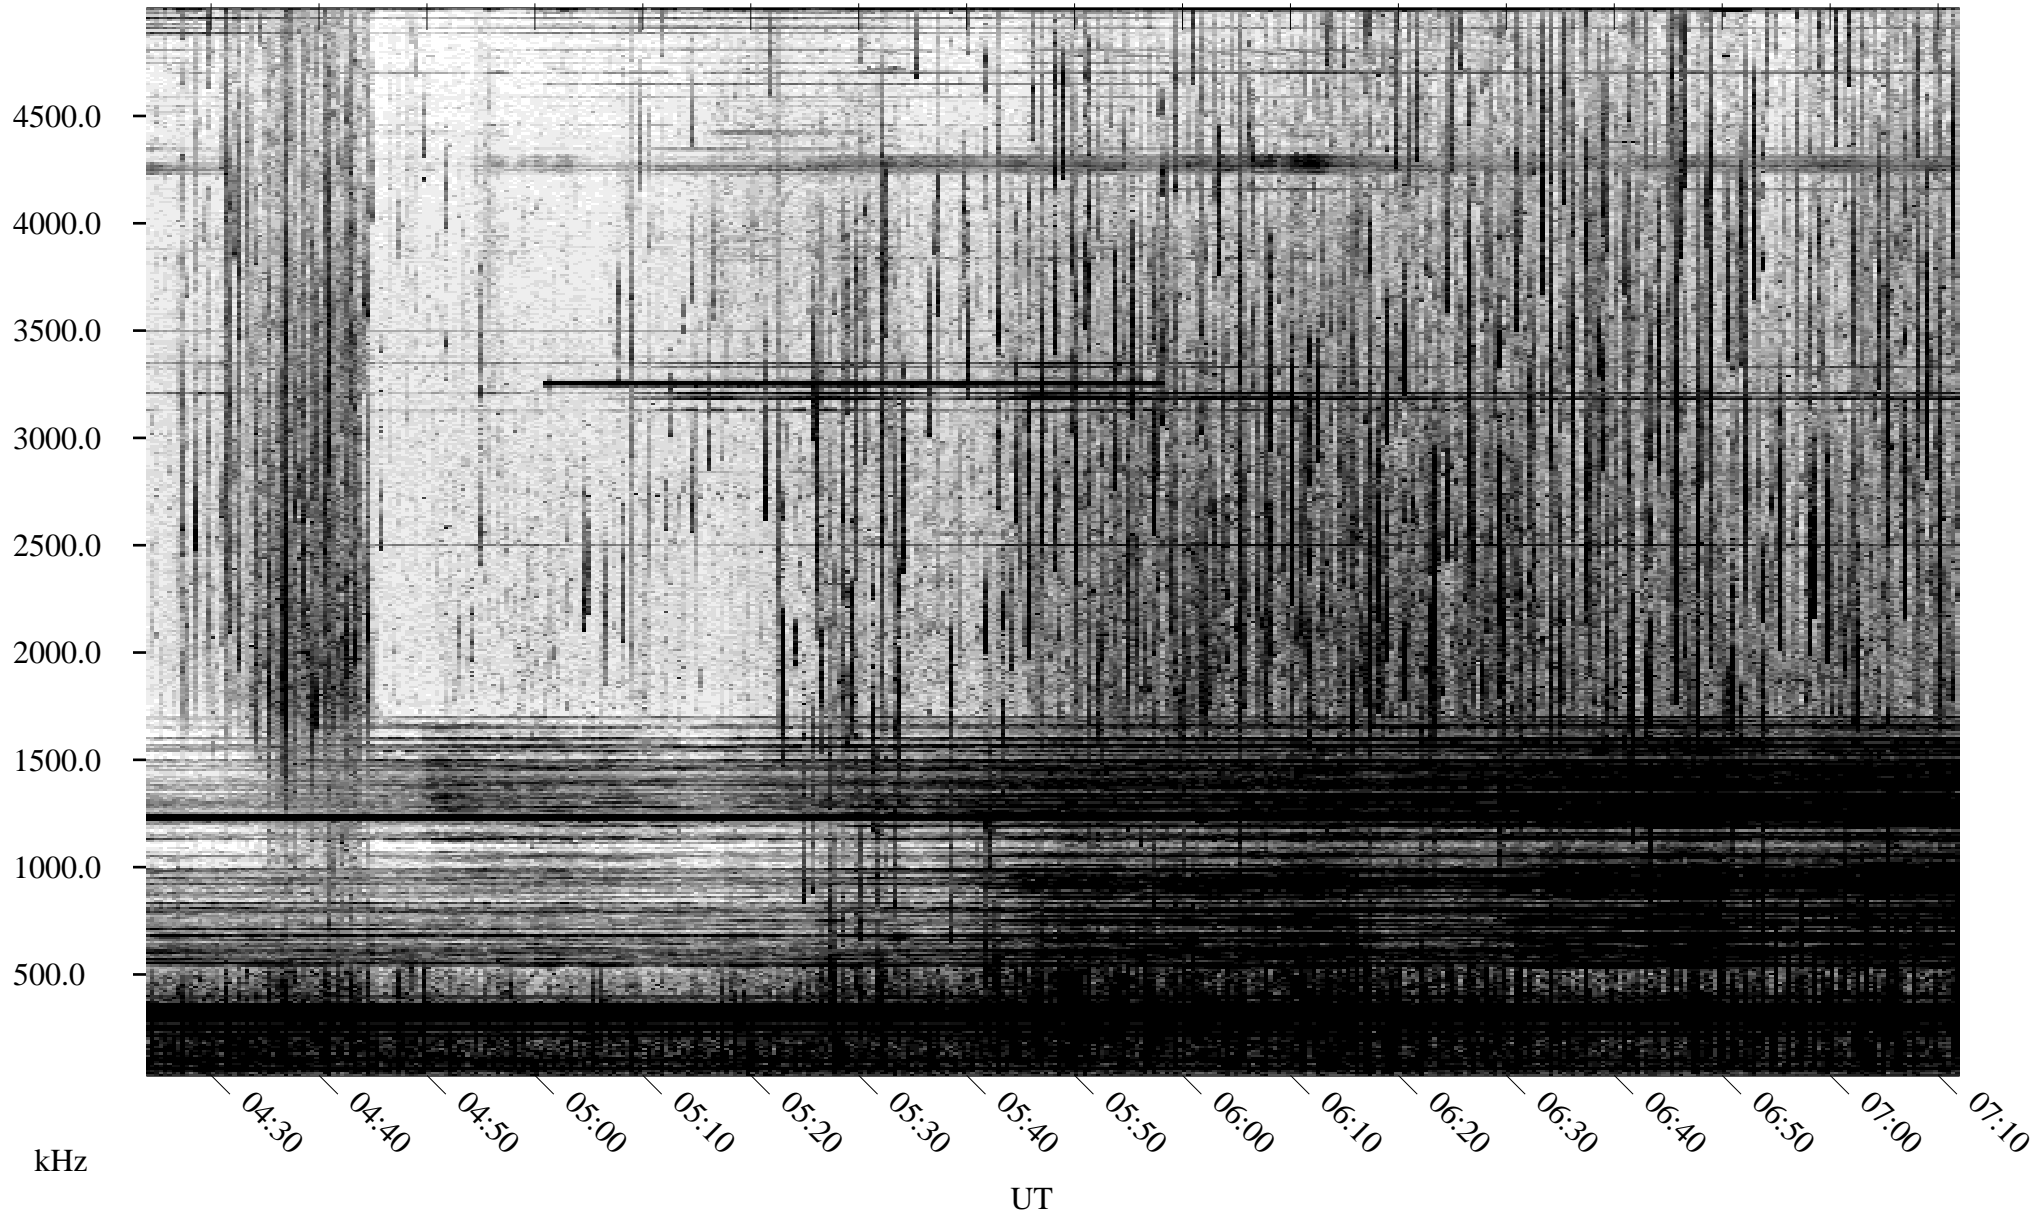

06/25/2005 Churchill, Manitoba

Linear Scale Black = 161 White = 15

ch05176l.r00m max_12

Page 1

06/25/2005 Churchill, Manitoba

Linear Scale Black = 161 White = 15

ch05176l.r00m max_12

Page 2

06/26/2005 Churchill, Manitoba

Linear Scale Black = 161 White = 15

ch05176l.r00m max_12

06/26/2005 Churchill, Manitoba

Linear Scale Black = 161 White = 15

ch05176l.r00m max_12

Page 4

06/26/2005 Churchill, Manitoba

Linear Scale Black = 161 White = 15

ch05176l.r00m max_12

Page 5

06/26/2005 Churchill, Manitoba

Linear Scale Black = 161 White = 15

ch05176l.r00m max_12

Page 6

06/26/2005 Churchill, Manitoba

Linear Scale Black = 161 White = 15

ch05176l.r00m max_12

Page 7

06/26/2005 Churchill, Manitoba

Linear Scale Black = 161 White = 15

ch05176l.r00m max_12