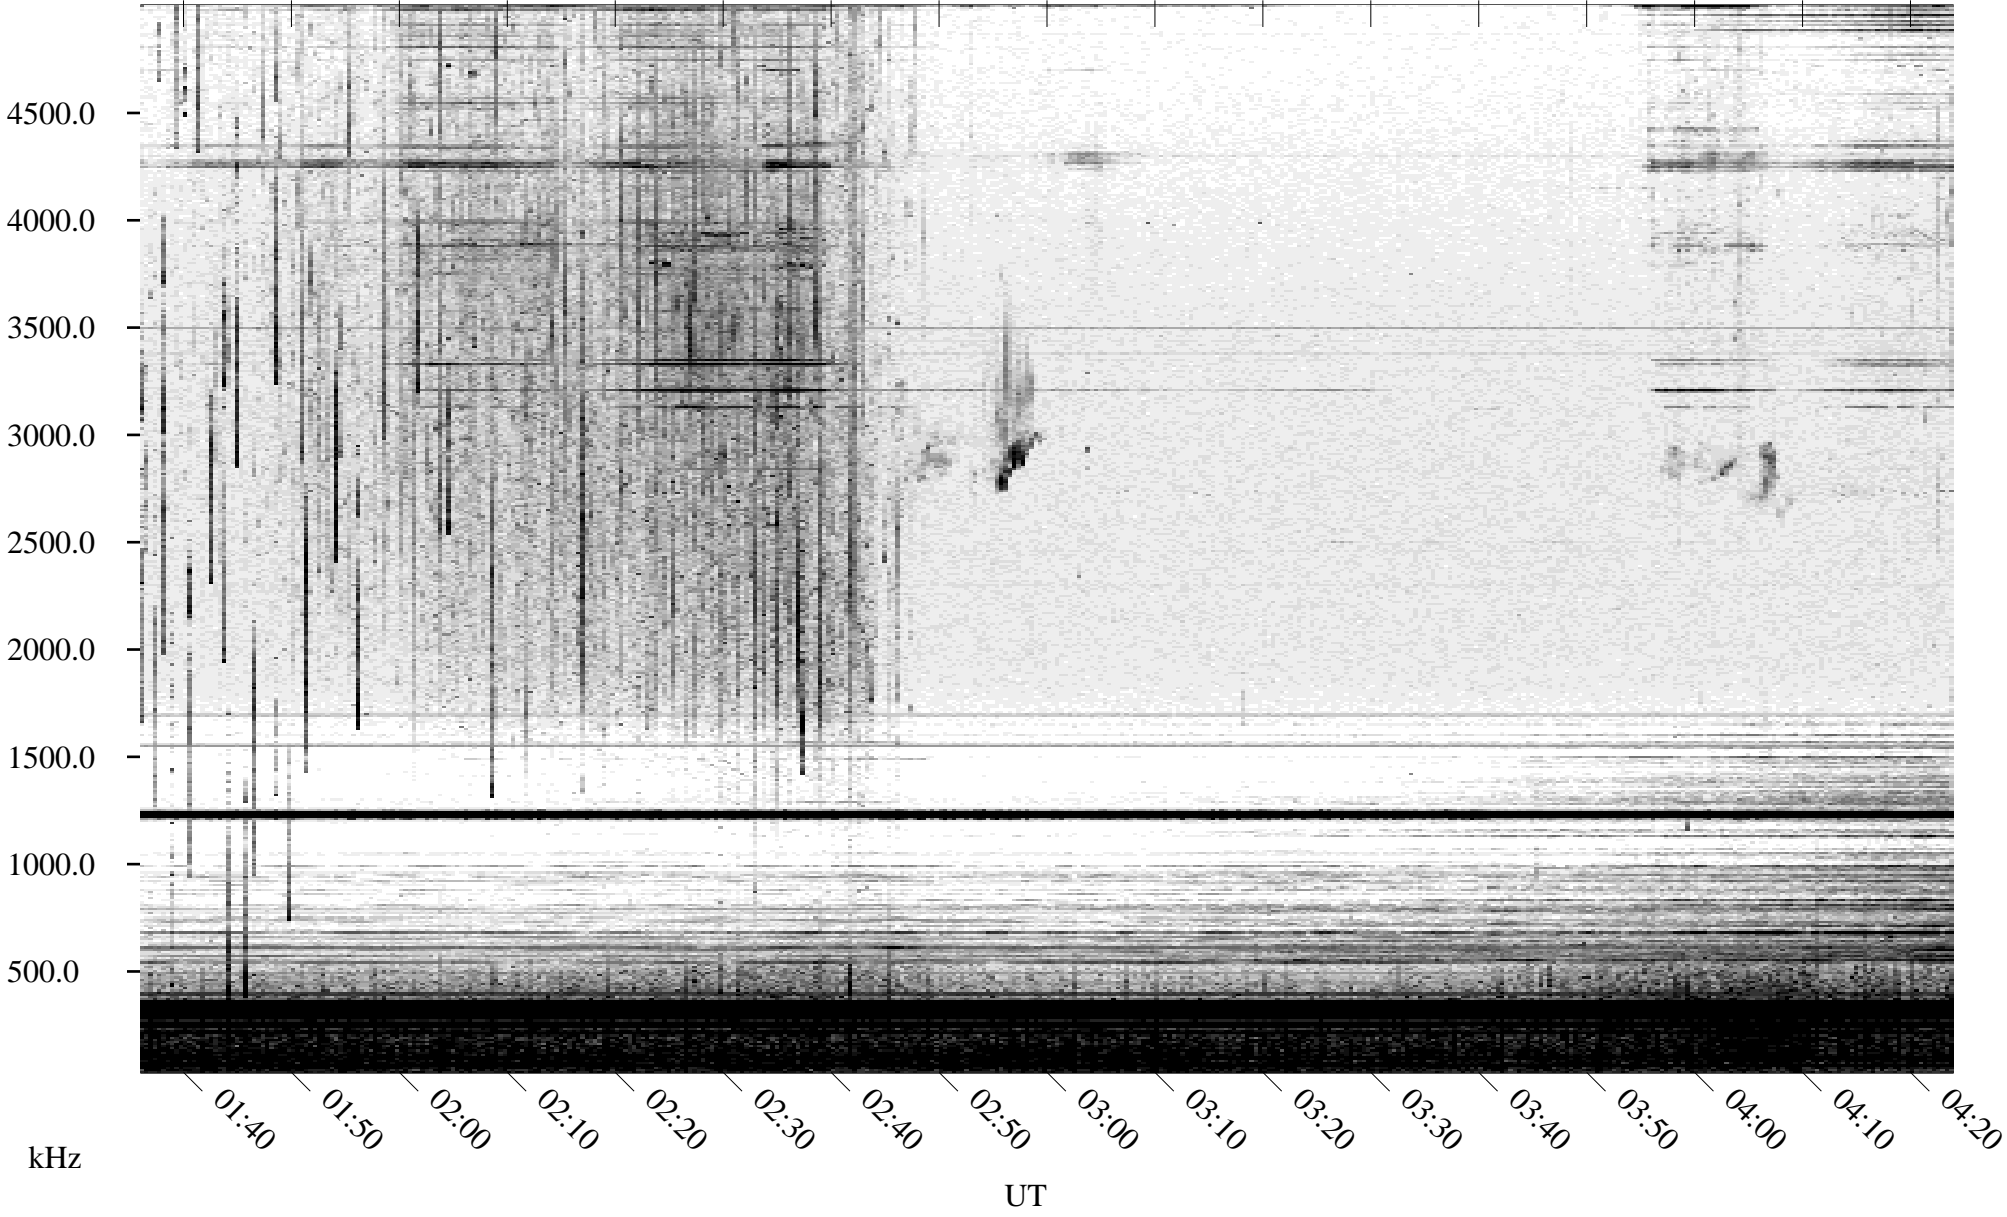

06/25/2005 Churchill, Manitoba

Linear Scale Black = 161 White = 15

ch05176l.r00m max_12

Page 1

06/25/2005 Churchill, Manitoba

Linear Scale Black = 161 White = 15

ch05176l.r00m max_12

Page 2

06/26/2005 Churchill, Manitoba

Linear Scale Black = 161 White = 15

ch05176l.r00m max_12

06/26/2005 Churchill, Manitoba

Linear Scale Black = 161 White = 15

ch05176l.r00m max_12

Page 4

06/26/2005 Churchill, Manitoba

Linear Scale Black = 161 White = 15

ch05176l.r00m max_12

Page 5

06/26/2005 Churchill, Manitoba

Linear Scale Black = 161 White = 15

ch05176l.r00m max_12

Page 6

06/26/2005 Churchill, Manitoba

Linear Scale Black = 161 White = 15

ch05176l.r00m max_12

Page 7

06/26/2005 Churchill, Manitoba

Linear Scale Black = 161 White = 15

ch05176l.r00m max_12