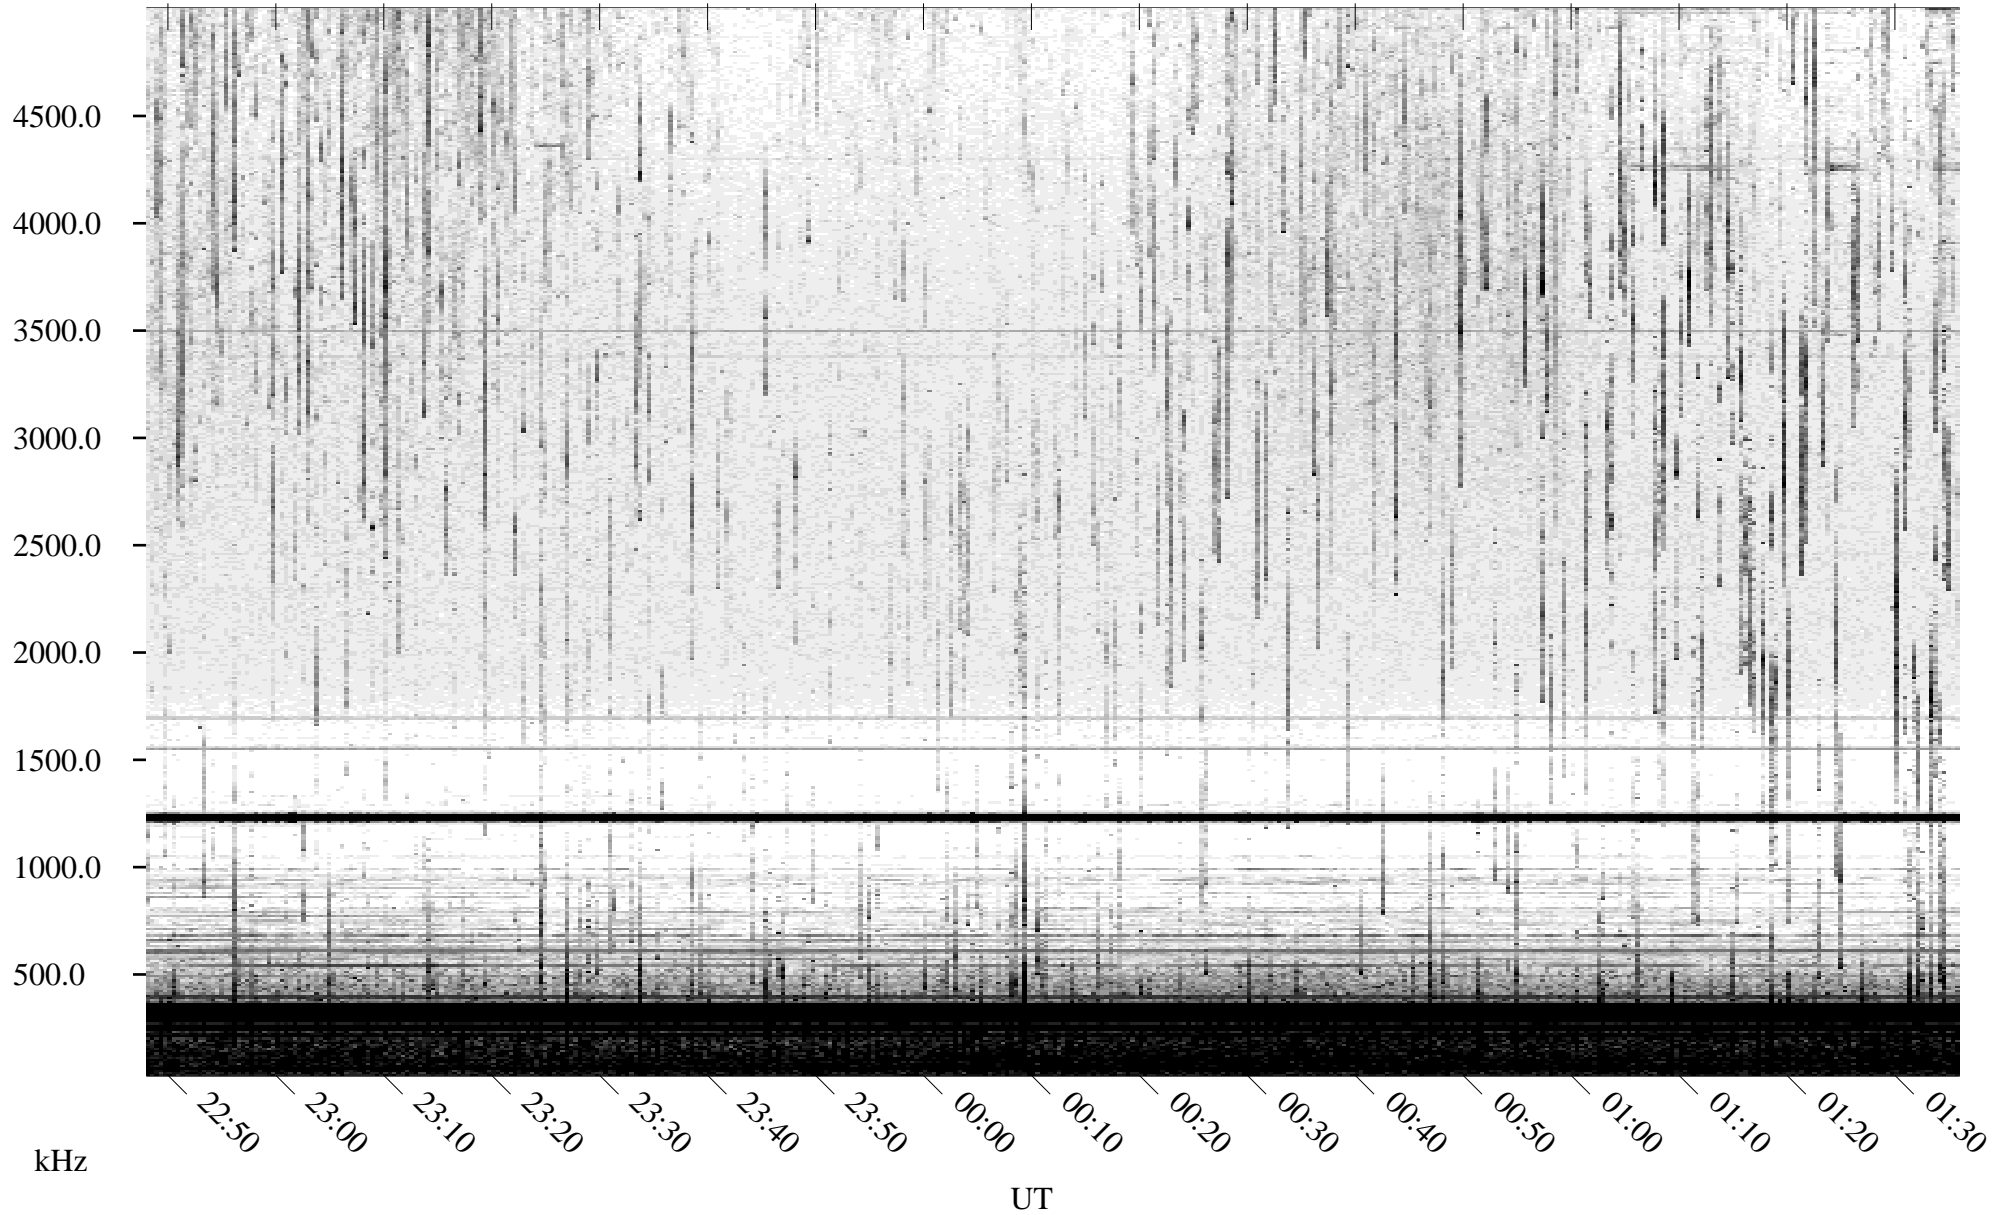

06/25/2005 Churchill, Manitoba

Linear Scale Black = 161 White = 15

ch05176l.r00m max_12

Page 1

06/25/2005 Churchill, Manitoba

Linear Scale Black = 161 White = 15

ch05176l.r00m max_12

Page 2

06/26/2005 Churchill, Manitoba

Linear Scale Black = 161 White = 15

ch05176l.r00m max_12

06/26/2005 Churchill, Manitoba

Linear Scale Black = 161 White = 15

ch05176l.r00m max_12

Page 4

06/26/2005 Churchill, Manitoba

Linear Scale Black = 161 White = 15

ch05176l.r00m max_12

Page 5

06/26/2005 Churchill, Manitoba

Linear Scale Black = 161 White = 15

ch05176l.r00m max_12

Page 6

06/26/2005 Churchill, Manitoba

Linear Scale Black = 161 White = 15

ch05176l.r00m max_12

Page 7

06/26/2005 Churchill, Manitoba

Linear Scale Black = 161 White = 15

ch05176l.r00m max_12