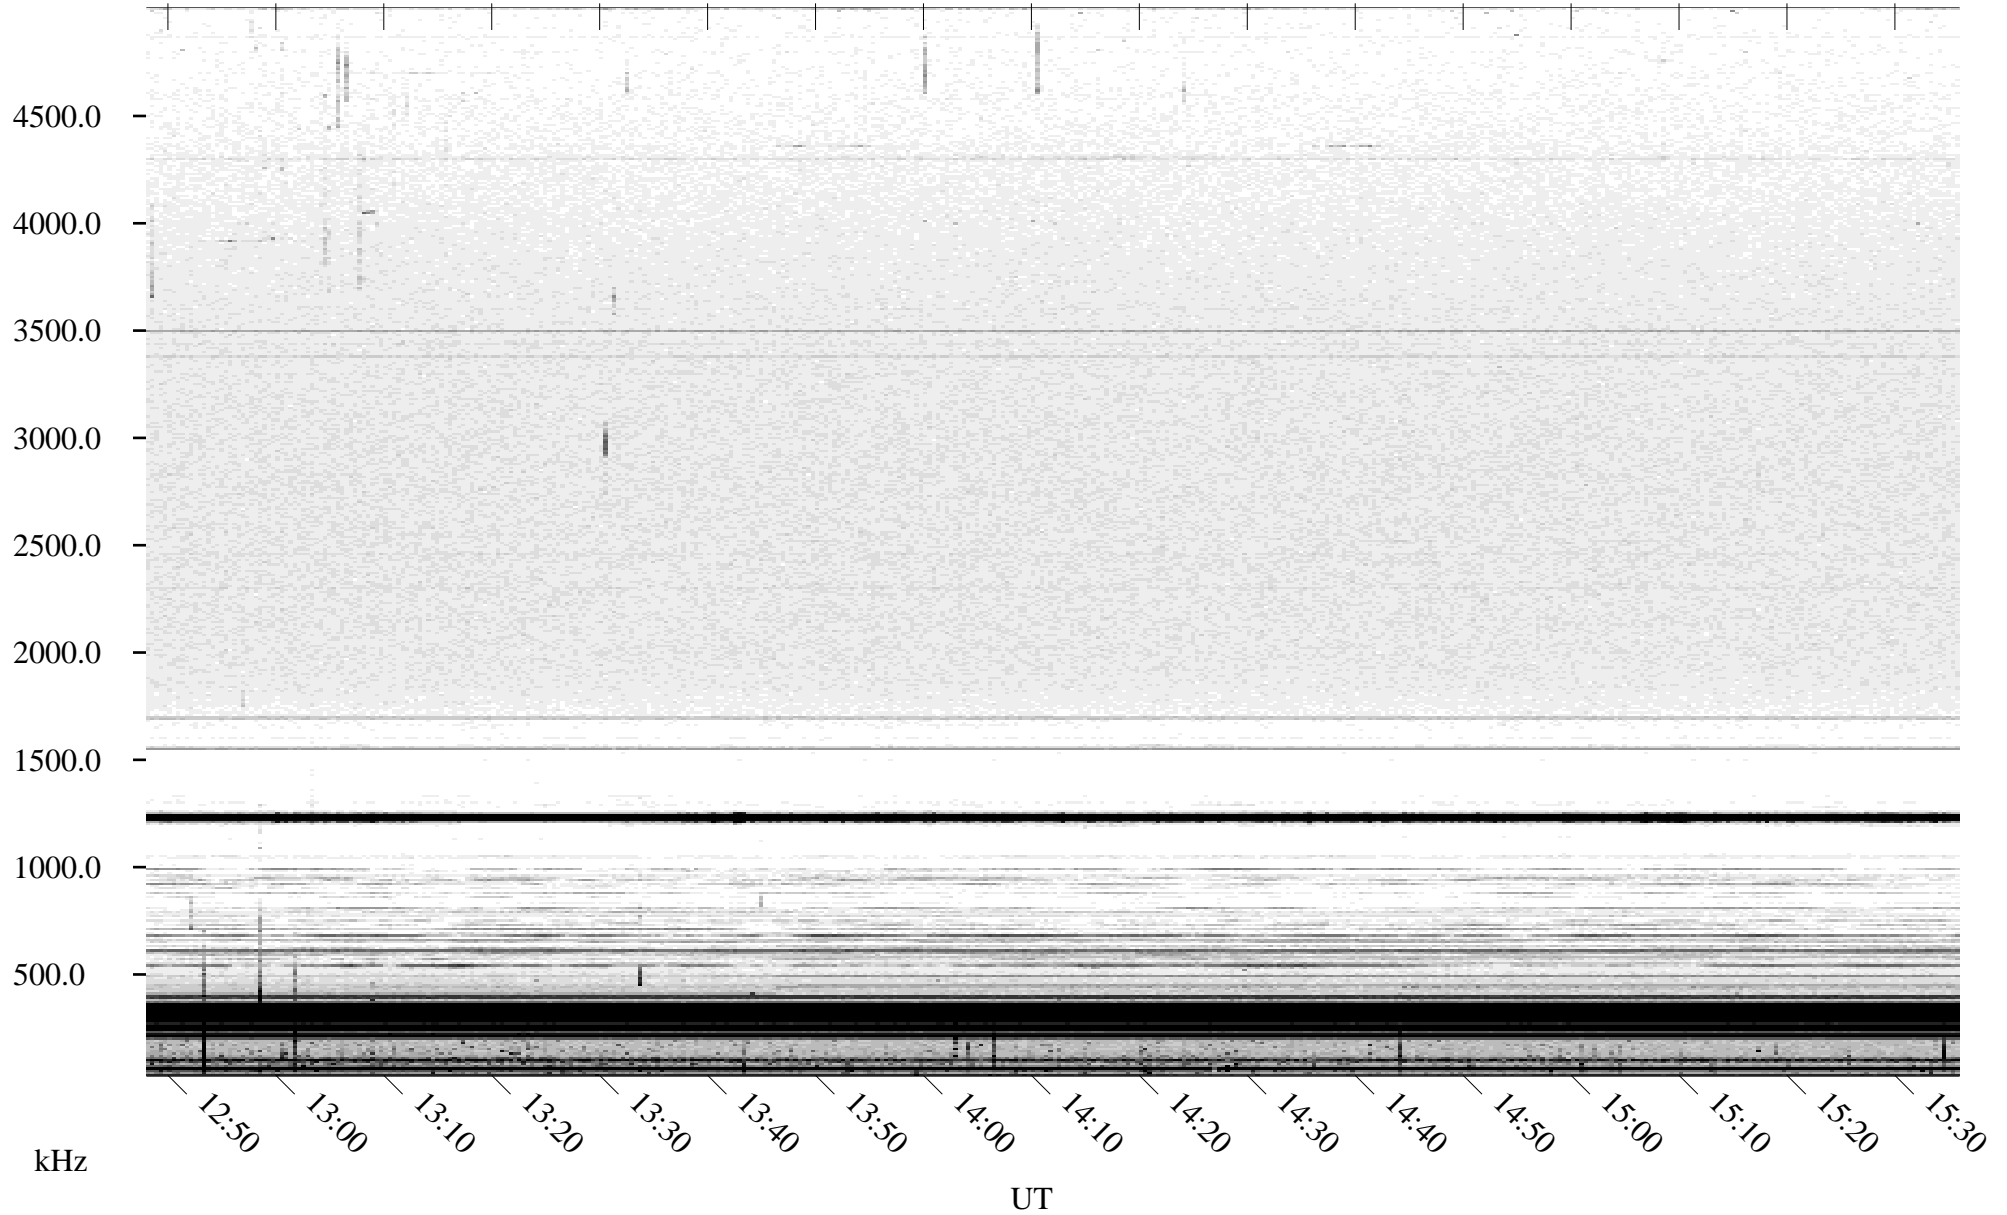

06/25/2005 Churchill, Manitoba

Linear Scale Black = 161 White = 15

ch05176l.r00m max_12

Page 1

06/25/2005 Churchill, Manitoba

Linear Scale Black = 161 White = 15

ch05176l.r00m max_12

Page 2

06/26/2005 Churchill, Manitoba

Linear Scale Black = 161 White = 15

ch05176l.r00m max_12

06/26/2005 Churchill, Manitoba

Linear Scale Black = 161 White = 15

ch05176l.r00m max_12

Page 4

06/26/2005 Churchill, Manitoba

Linear Scale Black = 161 White = 15

ch05176l.r00m max_12

Page 5

06/26/2005 Churchill, Manitoba

Linear Scale Black = 161 White = 15

ch05176l.r00m max_12

Page 6

06/26/2005 Churchill, Manitoba

Linear Scale Black = 161 White = 15

ch05176l.r00m max_12

Page 7

06/26/2005 Churchill, Manitoba

Linear Scale Black = 161 White = 15

ch05176l.r00m max_12