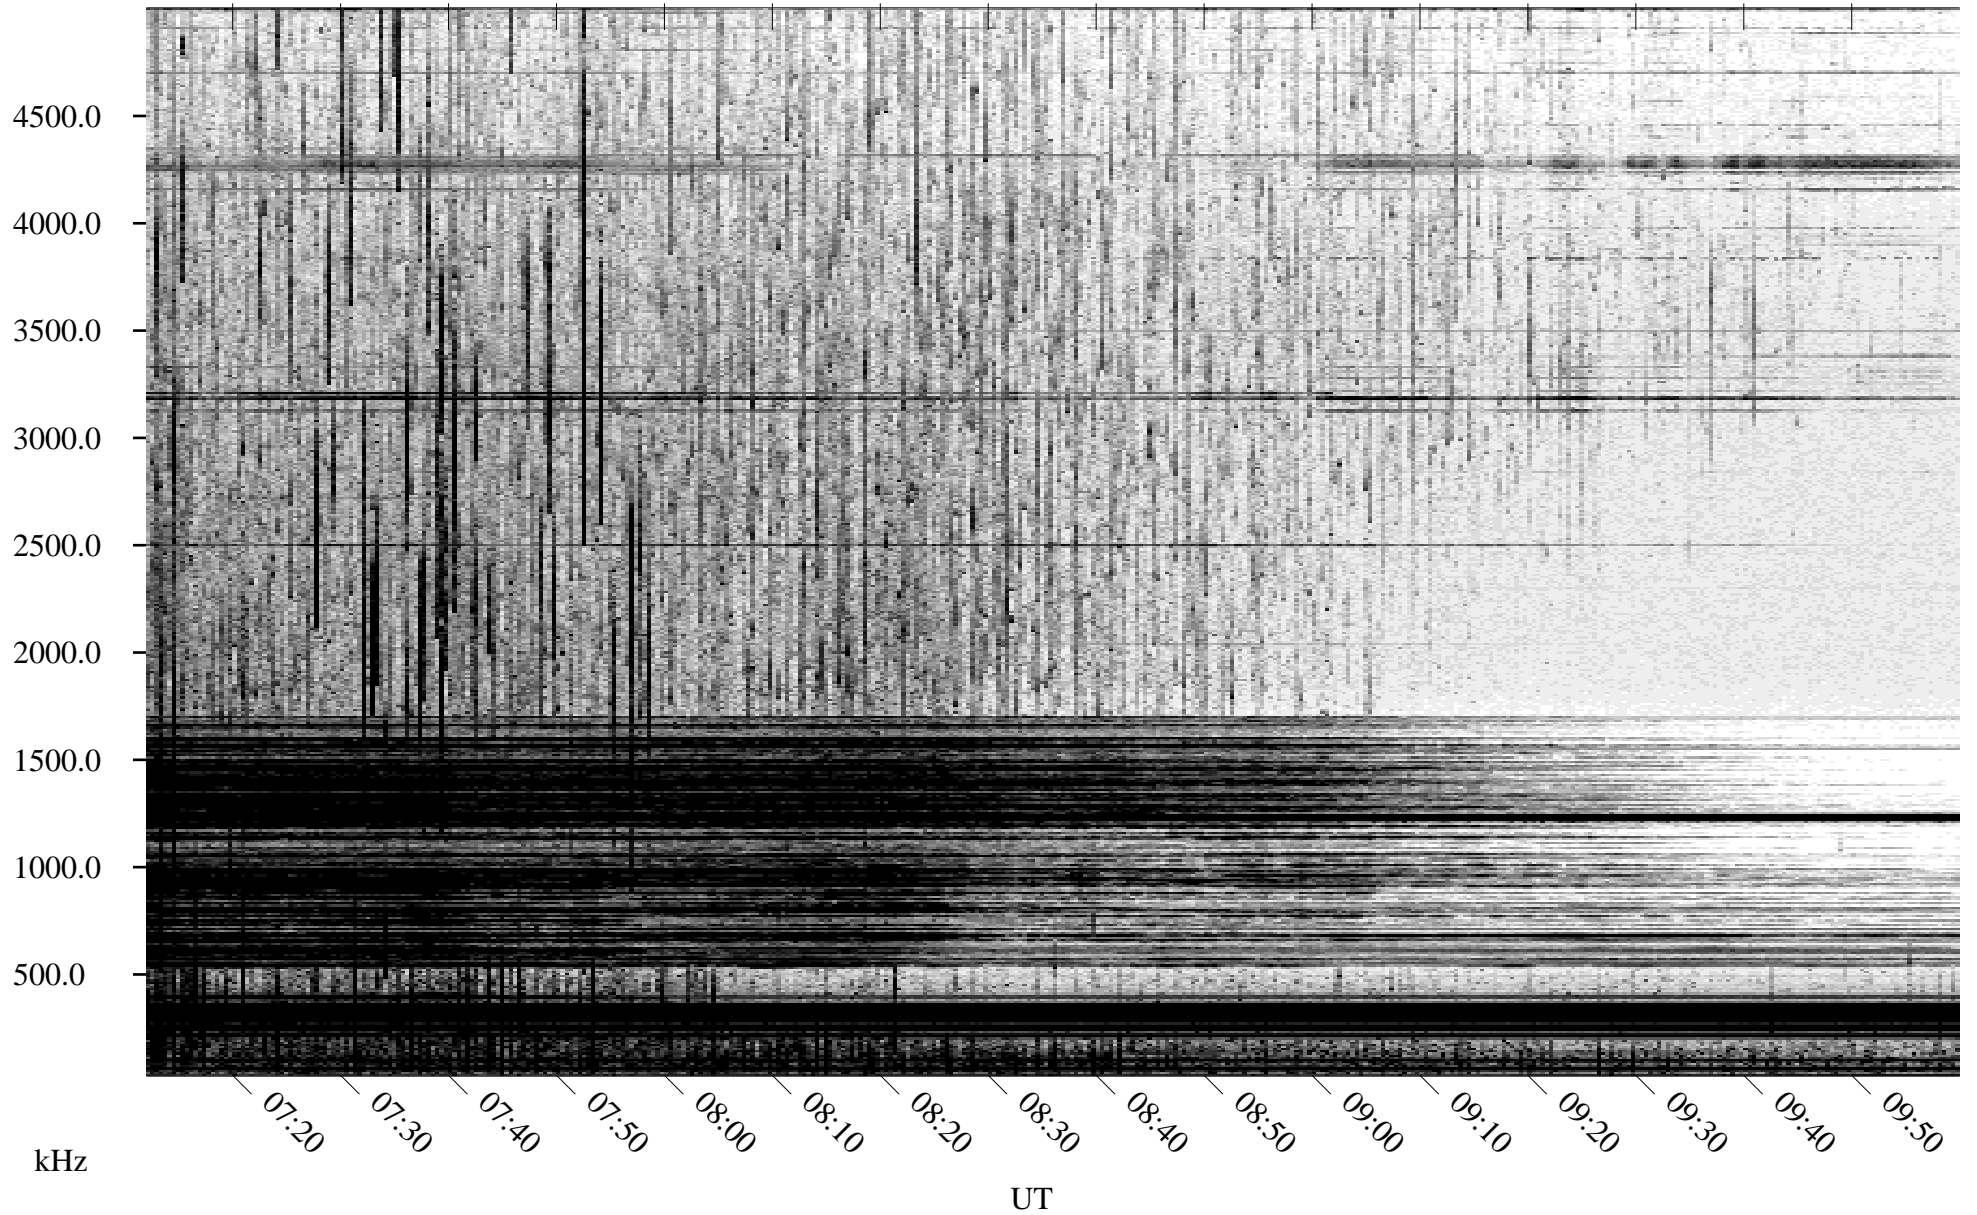

06/25/2005 Churchill, Manitoba

Linear Scale Black = 161 White = 15

ch05176l.r00m max_12

Page 1

06/25/2005 Churchill, Manitoba

Linear Scale Black = 161 White = 15

ch05176l.r00m max_12

Page 2

06/26/2005 Churchill, Manitoba

Linear Scale Black = 161 White = 15

ch05176l.r00m max_12

06/26/2005 Churchill, Manitoba

Linear Scale Black = 161 White = 15

ch05176l.r00m max_12

Page 4

06/26/2005 Churchill, Manitoba

Linear Scale Black = 161 White = 15

ch05176l.r00m max_12

Page 5

06/26/2005 Churchill, Manitoba

Linear Scale Black = 161 White = 15

ch05176l.r00m max_12

Page 6

06/26/2005 Churchill, Manitoba

Linear Scale Black = 161 White = 15

ch05176l.r00m max_12

Page 7

06/26/2005 Churchill, Manitoba

Linear Scale Black = 161 White = 15

ch05176l.r00m max_12