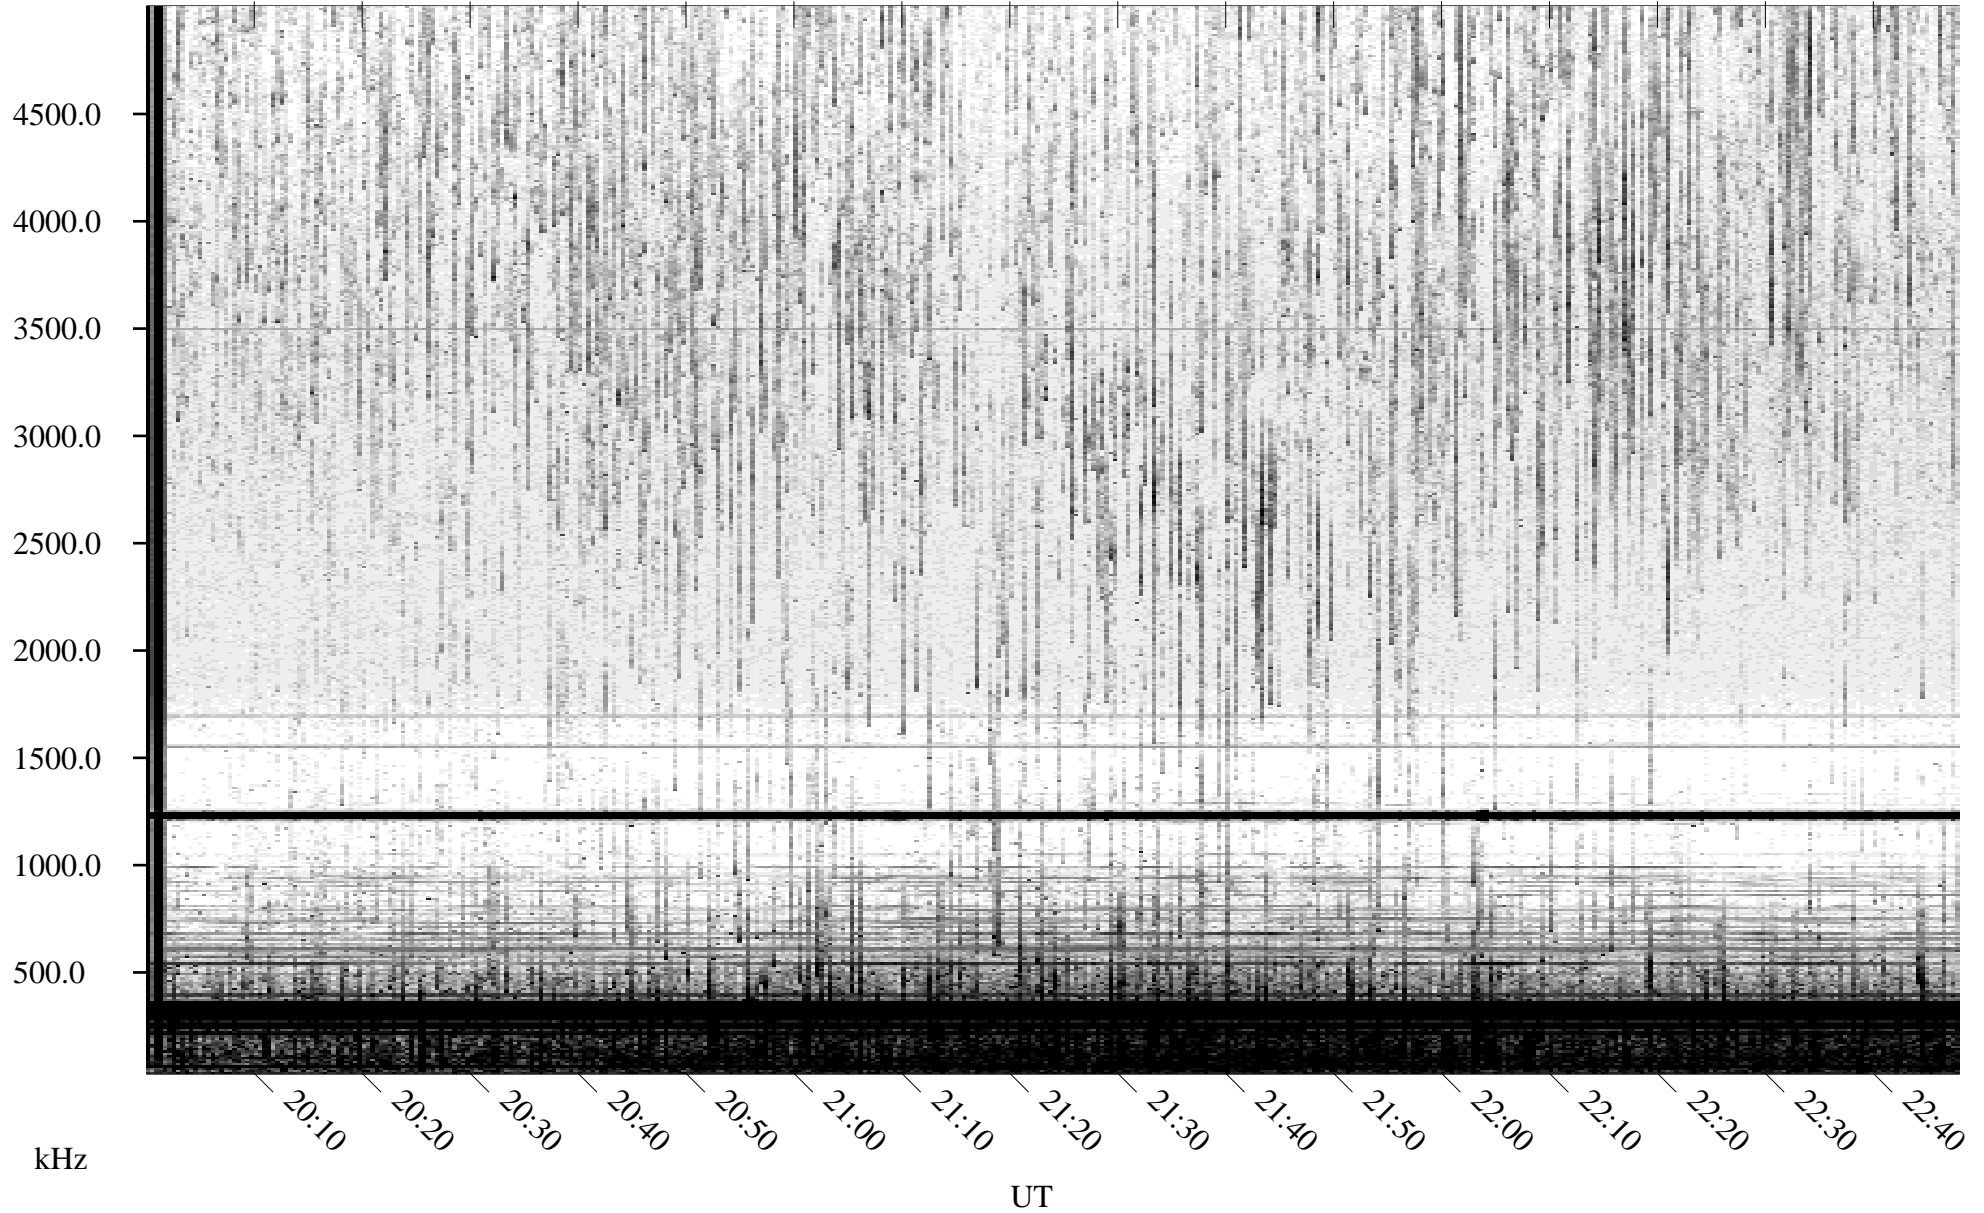

06/25/2005 Churchill, Manitoba

Linear Scale Black = 161 White = 15

ch05176l.r00m max_12

Page 1

06/25/2005 Churchill, Manitoba

Linear Scale Black = 161 White = 15

ch05176l.r00m max_12

Page 2

06/26/2005 Churchill, Manitoba

Linear Scale Black = 161 White = 15

ch05176l.r00m max_12

06/26/2005 Churchill, Manitoba

Linear Scale Black = 161 White = 15

ch05176l.r00m max_12

Page 4

06/26/2005 Churchill, Manitoba

Linear Scale Black = 161 White = 15

ch05176l.r00m max_12

Page 5

06/26/2005 Churchill, Manitoba

Linear Scale Black = 161 White = 15

ch05176l.r00m max_12

Page 6

06/26/2005 Churchill, Manitoba

Linear Scale Black = 161 White = 15

ch05176l.r00m max_12

Page 7

06/26/2005 Churchill, Manitoba

Linear Scale Black = 161 White = 15

ch05176l.r00m max_12