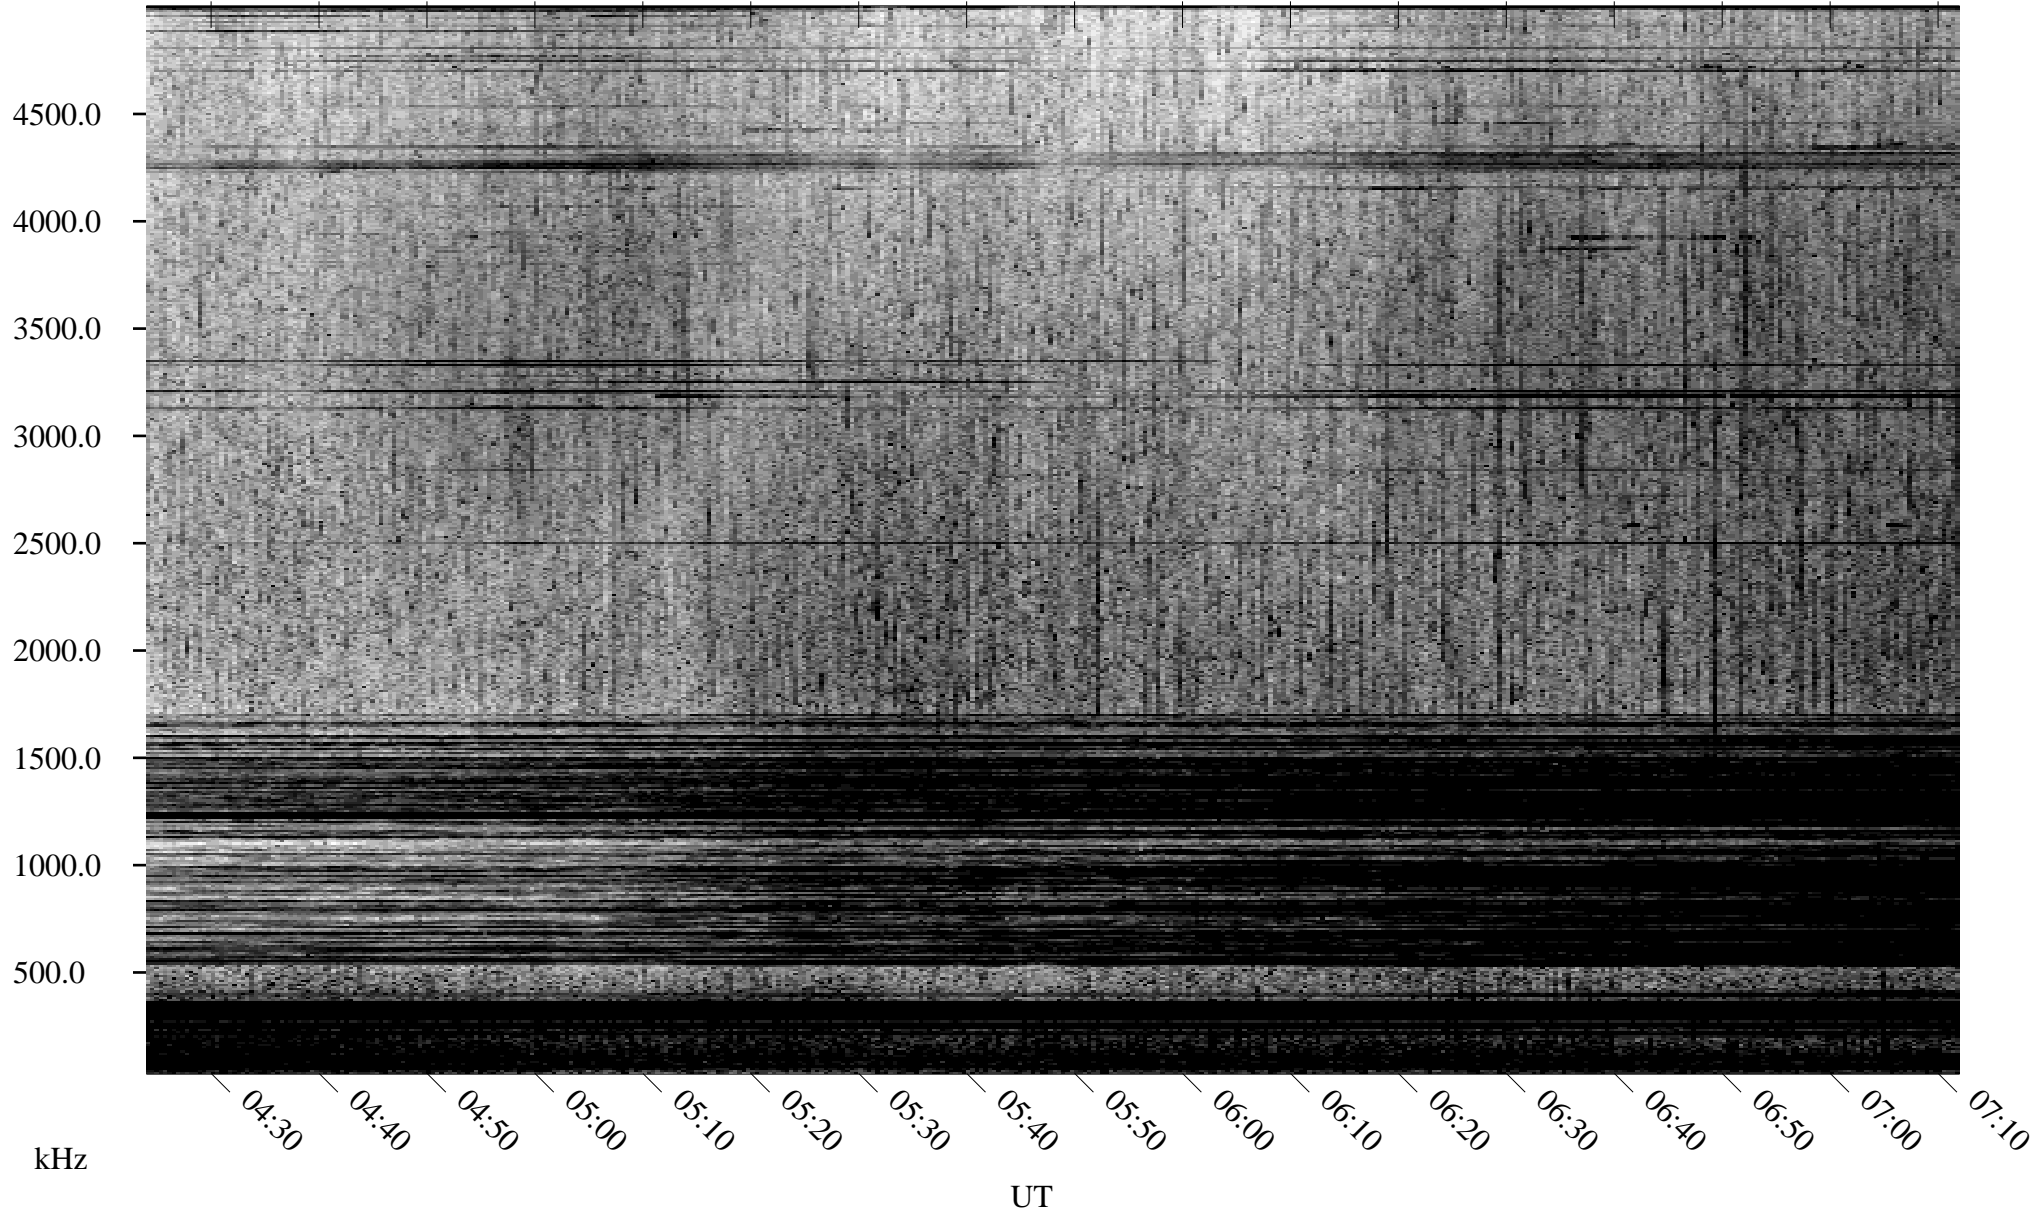

06/26/2005 Churchill, Manitoba

Linear Scale Black = 161 White = 15

ch051771.r00m max_12

Page 1

06/26/2005 Churchill, Manitoba

Linear Scale Black = 161 White = 15

ch051771.r00m max_12

Page 2

06/27/2005 Churchill, Manitoba

Linear Scale Black = 161 White = 15

ch051771l.r00m max_12

Page 3

06/27/2005 Churchill, Manitoba

Linear Scale Black = 161 White = 15

ch051771.r00m max_12

Page 4

06/27/2005 Churchill, Manitoba

Linear Scale Black = 161 White = 15

ch051771.r00m max_12

Page 5

06/27/2005 Churchill, Manitoba

Linear Scale Black = 161 White = 15

ch051771.r00m max_12

Page 6

06/27/2005 Churchill, Manitoba

Linear Scale Black = 161 White = 15

ch051771.r00m max_12

Page 7

06/27/2005 Churchill, Manitoba

Linear Scale Black = 161 White = 15

ch051771.r00m max_12