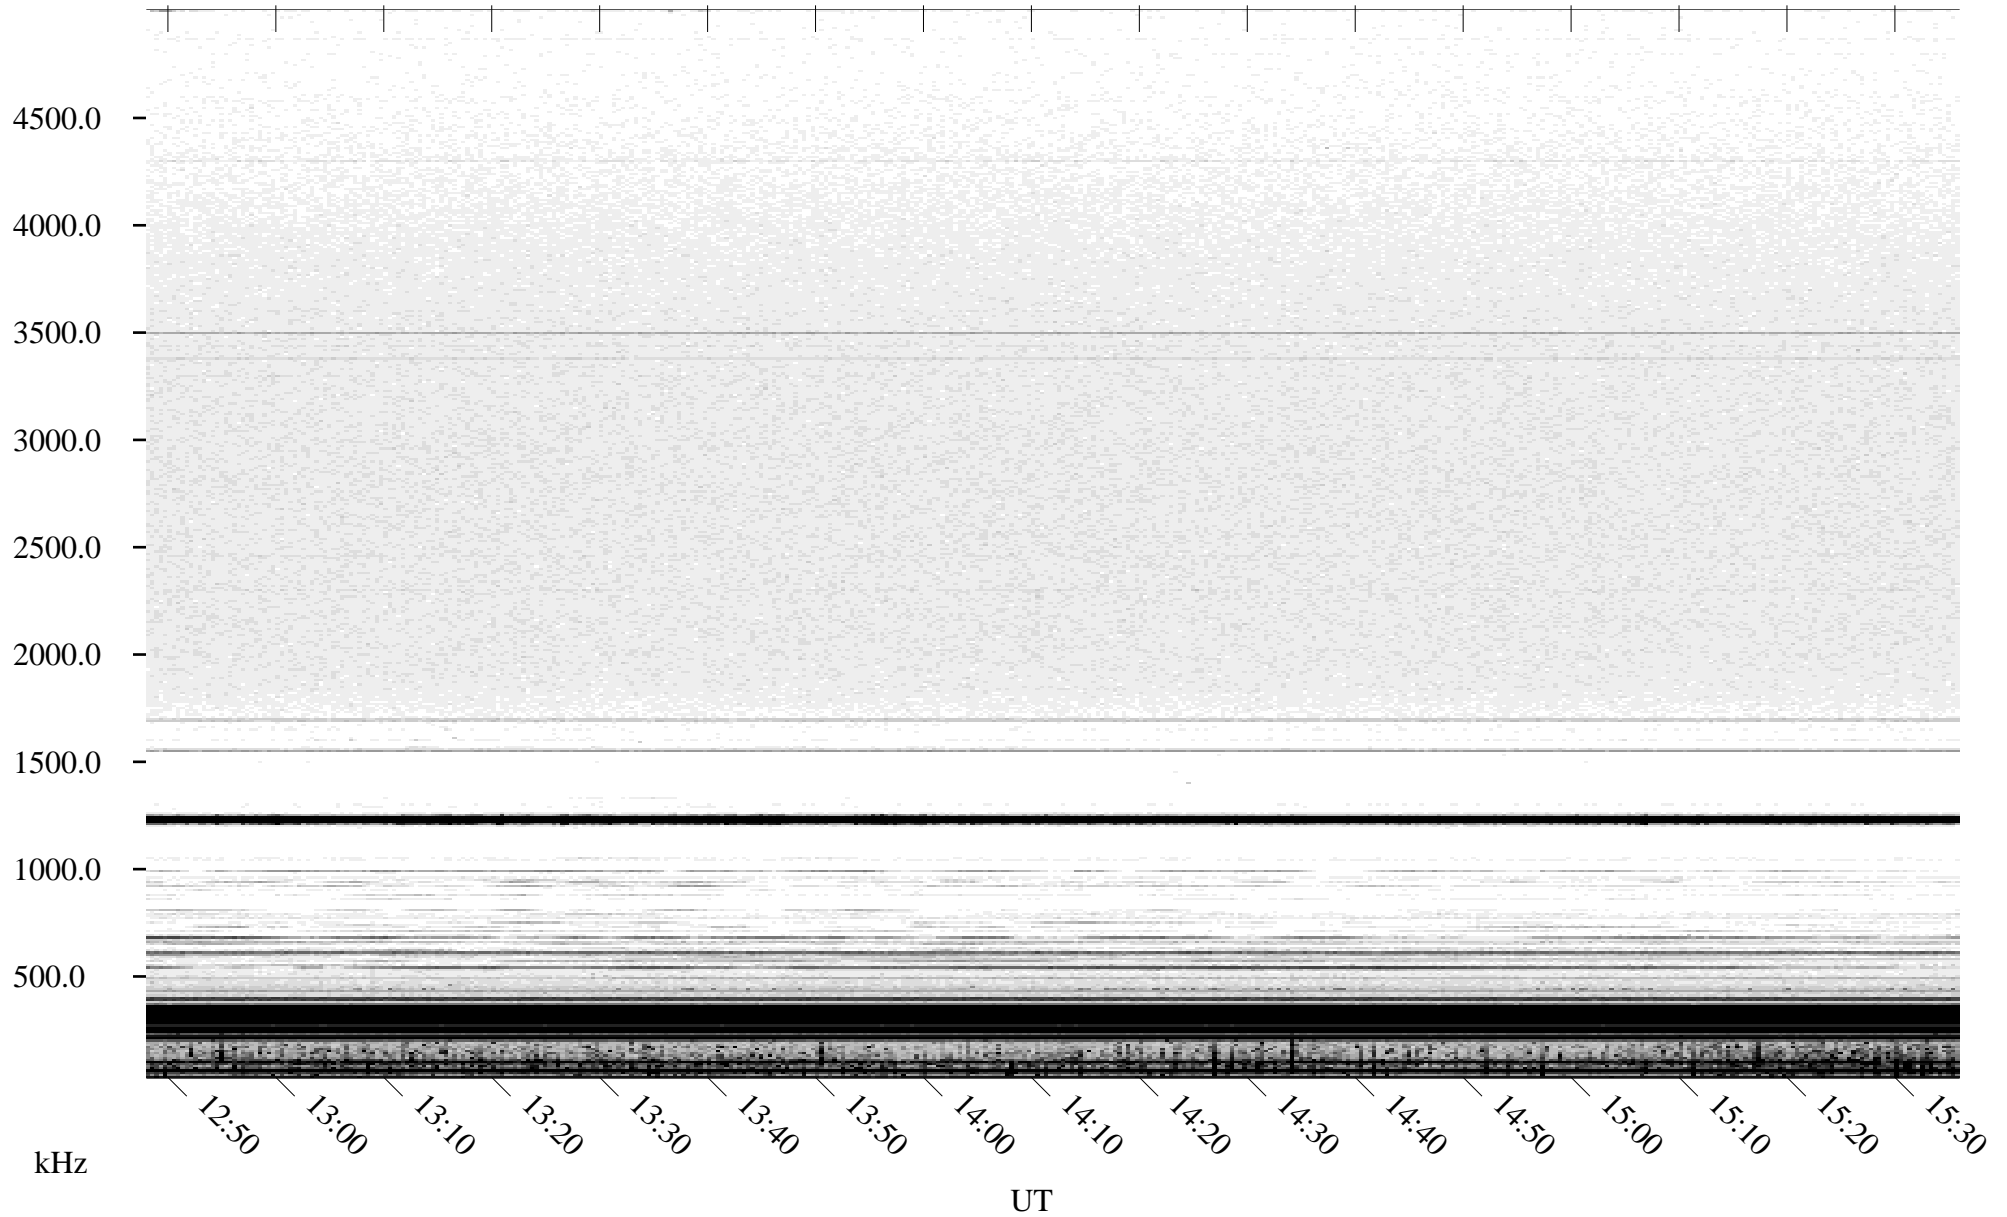

06/27/2005 Churchill, Manitoba

Linear Scale Black = 161 White = 15

ch05178l.r00m max_12

Page 1

06/27/2005 Churchill, Manitoba

Linear Scale Black = 161 White = 15

ch05178l.r00m max_12

Page 2

06/28/2005 Churchill, Manitoba

Linear Scale Black = 161 White = 15

ch05178l.r00m max_12

Page 3

06/28/2005 Churchill, Manitoba

Linear Scale Black = 161 White = 15

ch05178l.r00m max_12

Page 4

06/28/2005 Churchill, Manitoba

Linear Scale Black = 161 White = 15

ch05178l.r00m max_12

Page 5

06/28/2005 Churchill, Manitoba

Linear Scale Black = 161 White = 15

ch05178l.r00m max_12

Page 6

06/28/2005 Churchill, Manitoba

Linear Scale Black = 161 White = 15

ch05178l.r00m max_12

Page 7

06/28/2005 Churchill, Manitoba

Linear Scale Black = 161 White = 15

ch05178l.r00m max_12

Page 8