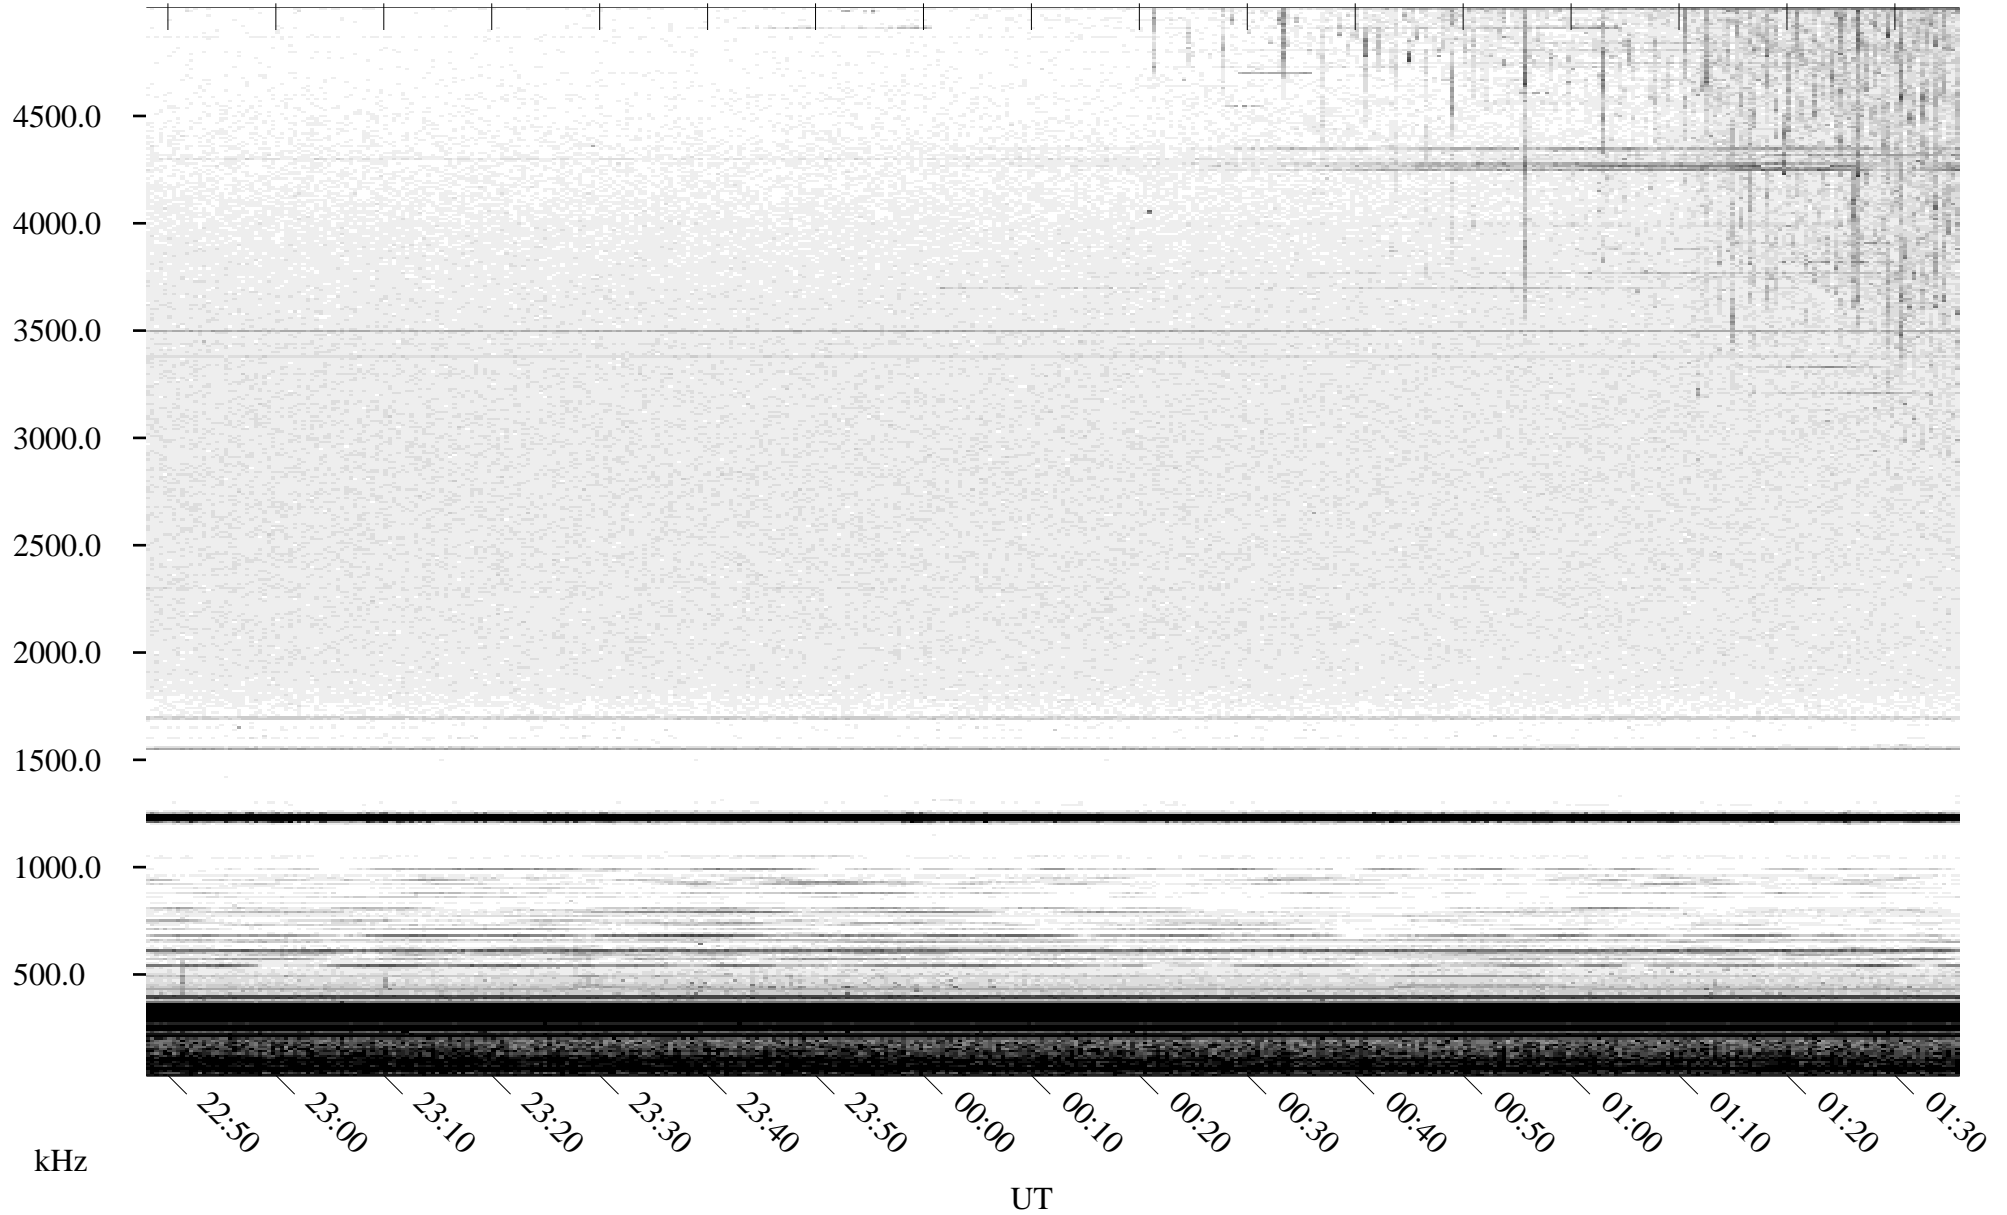

06/27/2005 Churchill, Manitoba

Linear Scale Black = 161 White = 15

ch05178l.r00m max_12

Page 1

06/27/2005 Churchill, Manitoba

Linear Scale Black = 161 White = 15

ch05178l.r00m max_12

Page 2

06/28/2005 Churchill, Manitoba

Linear Scale Black = 161 White = 15

ch05178l.r00m max_12

Page 3

06/28/2005 Churchill, Manitoba

Linear Scale Black = 161 White = 15

ch05178l.r00m max_12

Page 4

06/28/2005 Churchill, Manitoba

Linear Scale Black = 161 White = 15

ch05178l.r00m max_12

Page 5

06/28/2005 Churchill, Manitoba

Linear Scale Black = 161 White = 15

ch05178l.r00m max_12

Page 6

06/28/2005 Churchill, Manitoba

Linear Scale Black = 161 White = 15

ch05178l.r00m max_12

Page 7

06/28/2005 Churchill, Manitoba

Linear Scale Black = 161 White = 15

ch05178l.r00m max_12

Page 8