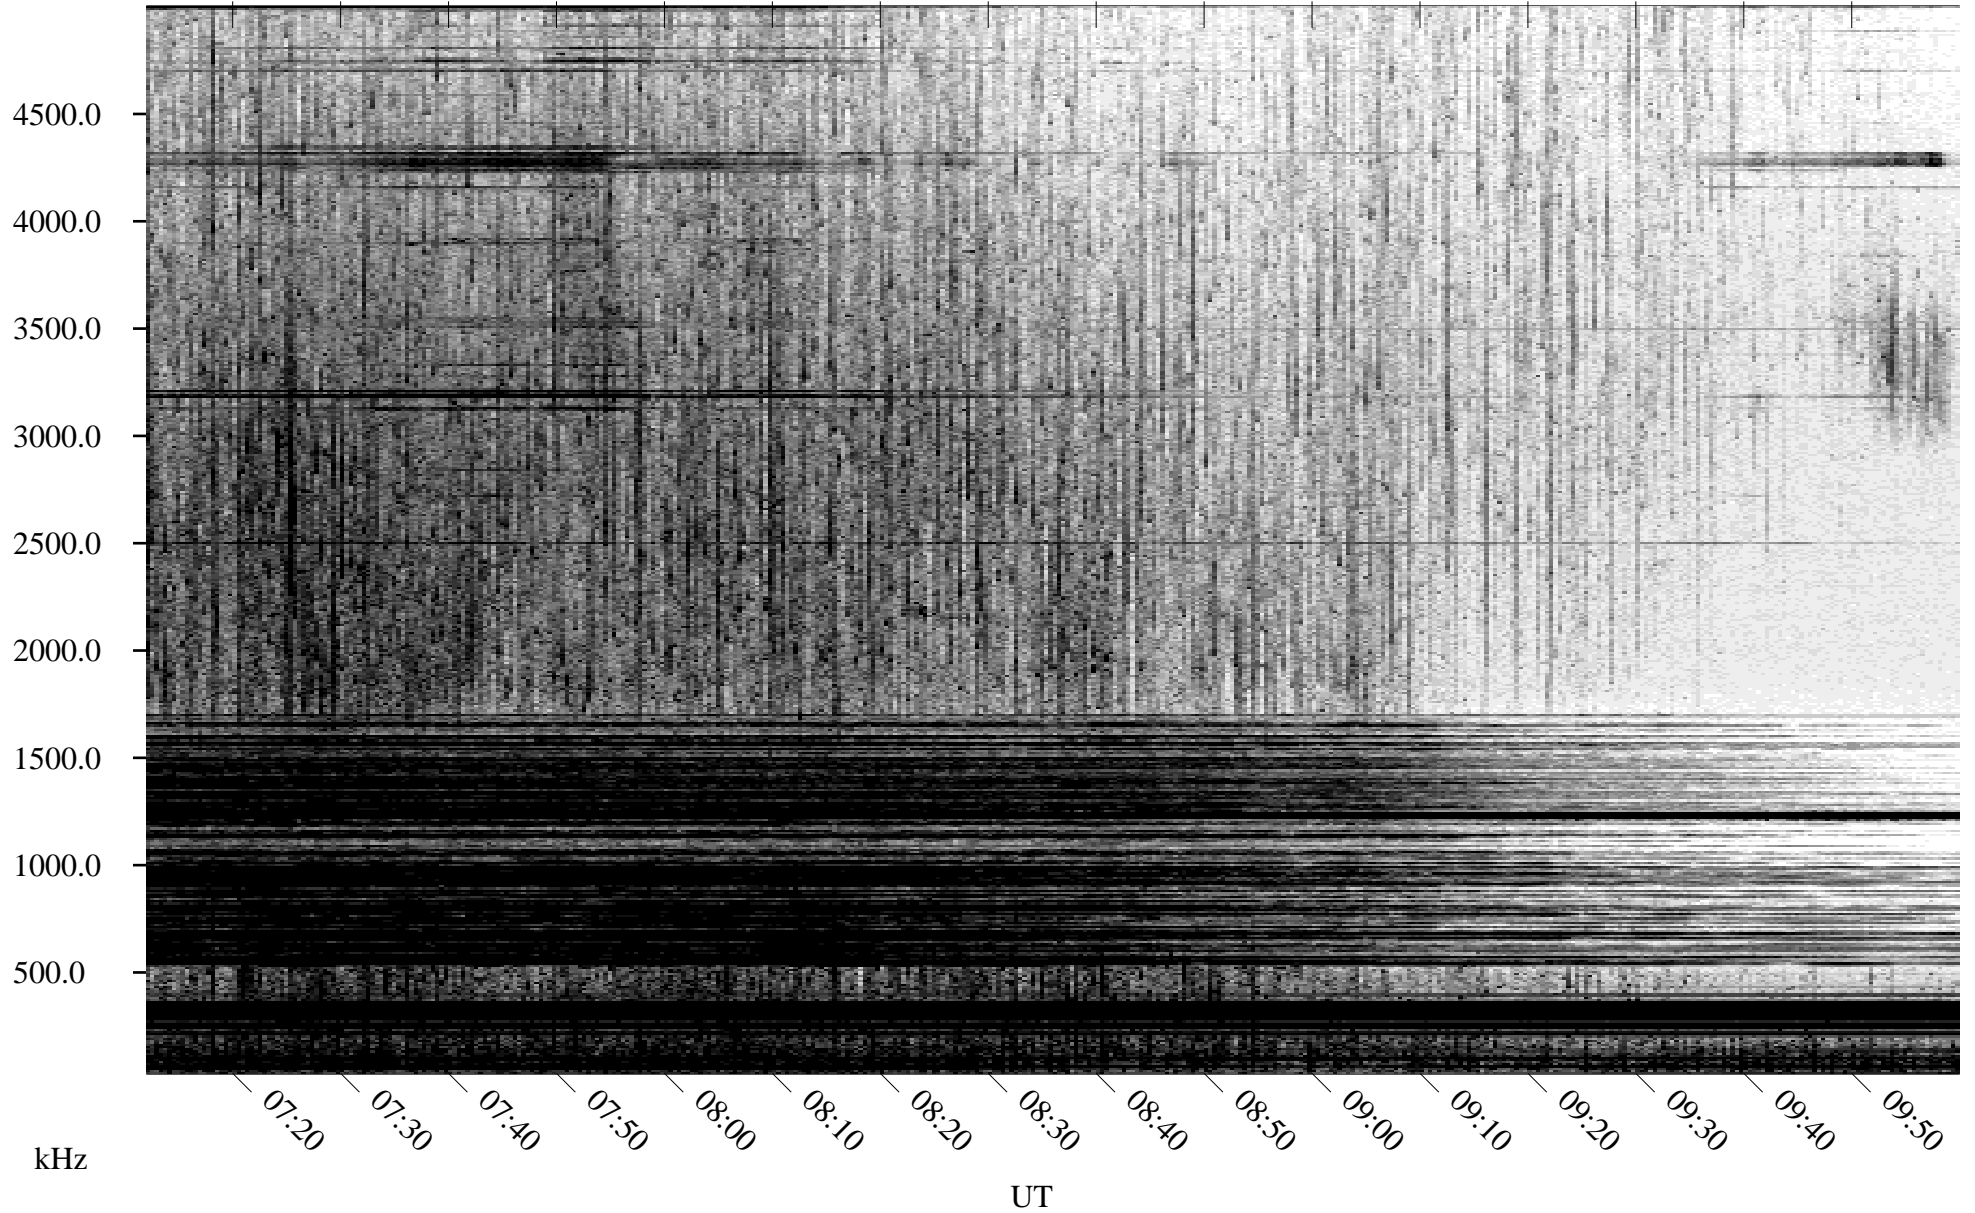

06/27/2005 Churchill, Manitoba

Linear Scale Black = 161 White = 15

ch05178l.r00m max_12

Page 1

06/27/2005 Churchill, Manitoba

Linear Scale Black = 161 White = 15

ch05178l.r00m max_12

Page 2

06/28/2005 Churchill, Manitoba

Linear Scale Black = 161 White = 15

ch05178l.r00m max_12

Page 3

06/28/2005 Churchill, Manitoba

Linear Scale Black = 161 White = 15

ch05178l.r00m max_12

Page 4

06/28/2005 Churchill, Manitoba

Linear Scale Black = 161 White = 15

ch05178l.r00m max_12

Page 5

06/28/2005 Churchill, Manitoba

Linear Scale Black = 161 White = 15

ch05178l.r00m max_12

Page 6

06/28/2005 Churchill, Manitoba

Linear Scale Black = 161 White = 15

ch05178l.r00m max_12

Page 7

06/28/2005 Churchill, Manitoba

Linear Scale Black = 161 White = 15

ch05178l.r00m max_12

Page 8