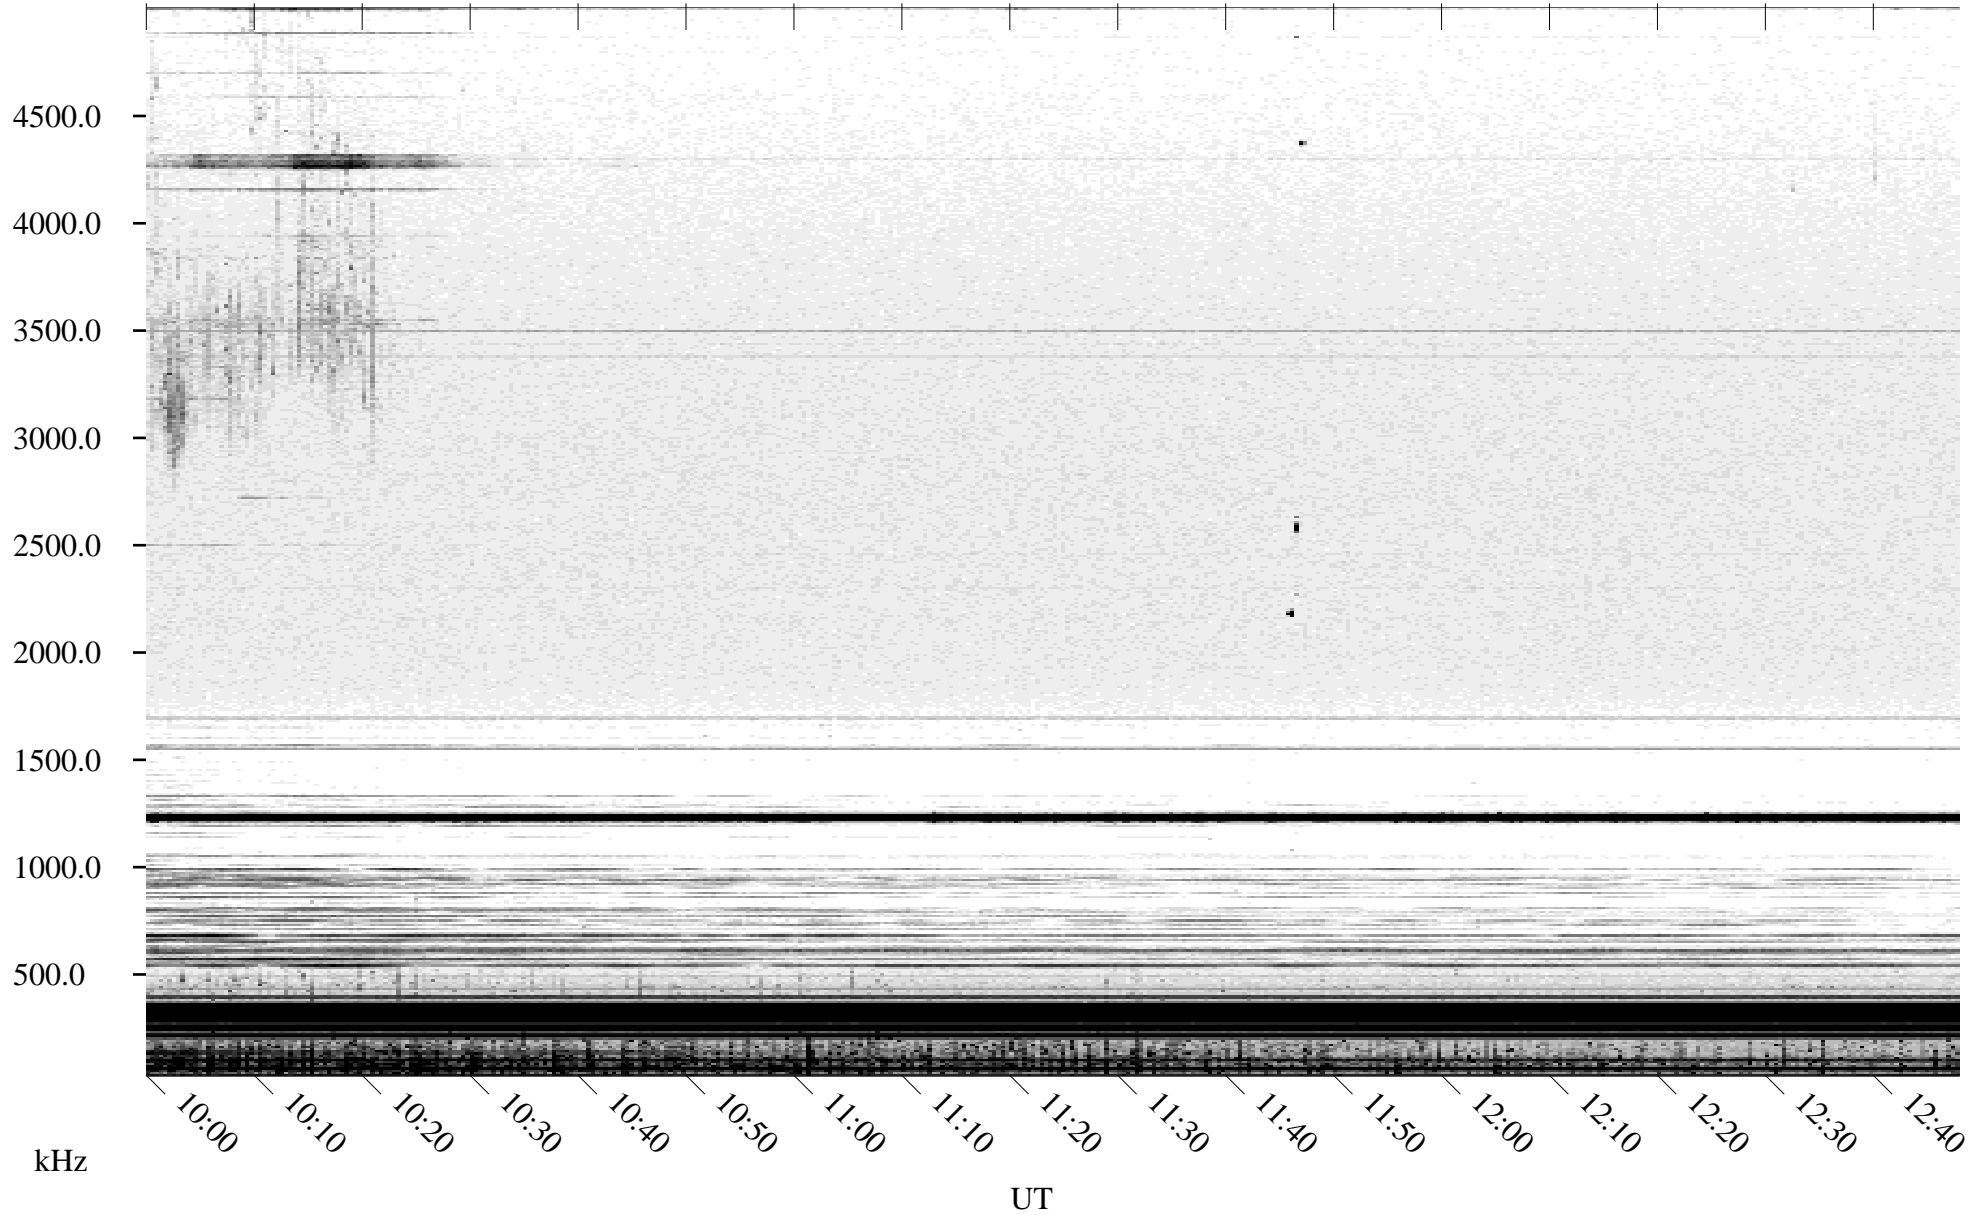

06/27/2005 Churchill, Manitoba

Linear Scale Black = 161 White = 15

ch05178l.r00m max_12

Page 1

06/27/2005 Churchill, Manitoba

Linear Scale Black = 161 White = 15

ch05178l.r00m max_12

Page 2

06/28/2005 Churchill, Manitoba

Linear Scale Black = 161 White = 15

ch05178l.r00m max_12

Page 3

06/28/2005 Churchill, Manitoba

Linear Scale Black = 161 White = 15

ch05178l.r00m max_12

Page 4

06/28/2005 Churchill, Manitoba

Linear Scale Black = 161 White = 15

ch05178l.r00m max_12

Page 5

06/28/2005 Churchill, Manitoba

Linear Scale Black = 161 White = 15

ch05178l.r00m max_12

Page 6

06/28/2005 Churchill, Manitoba

Linear Scale Black = 161 White = 15

ch05178l.r00m max_12

Page 7

06/28/2005 Churchill, Manitoba

Linear Scale Black = 161 White = 15

ch05178l.r00m max_12

Page 8