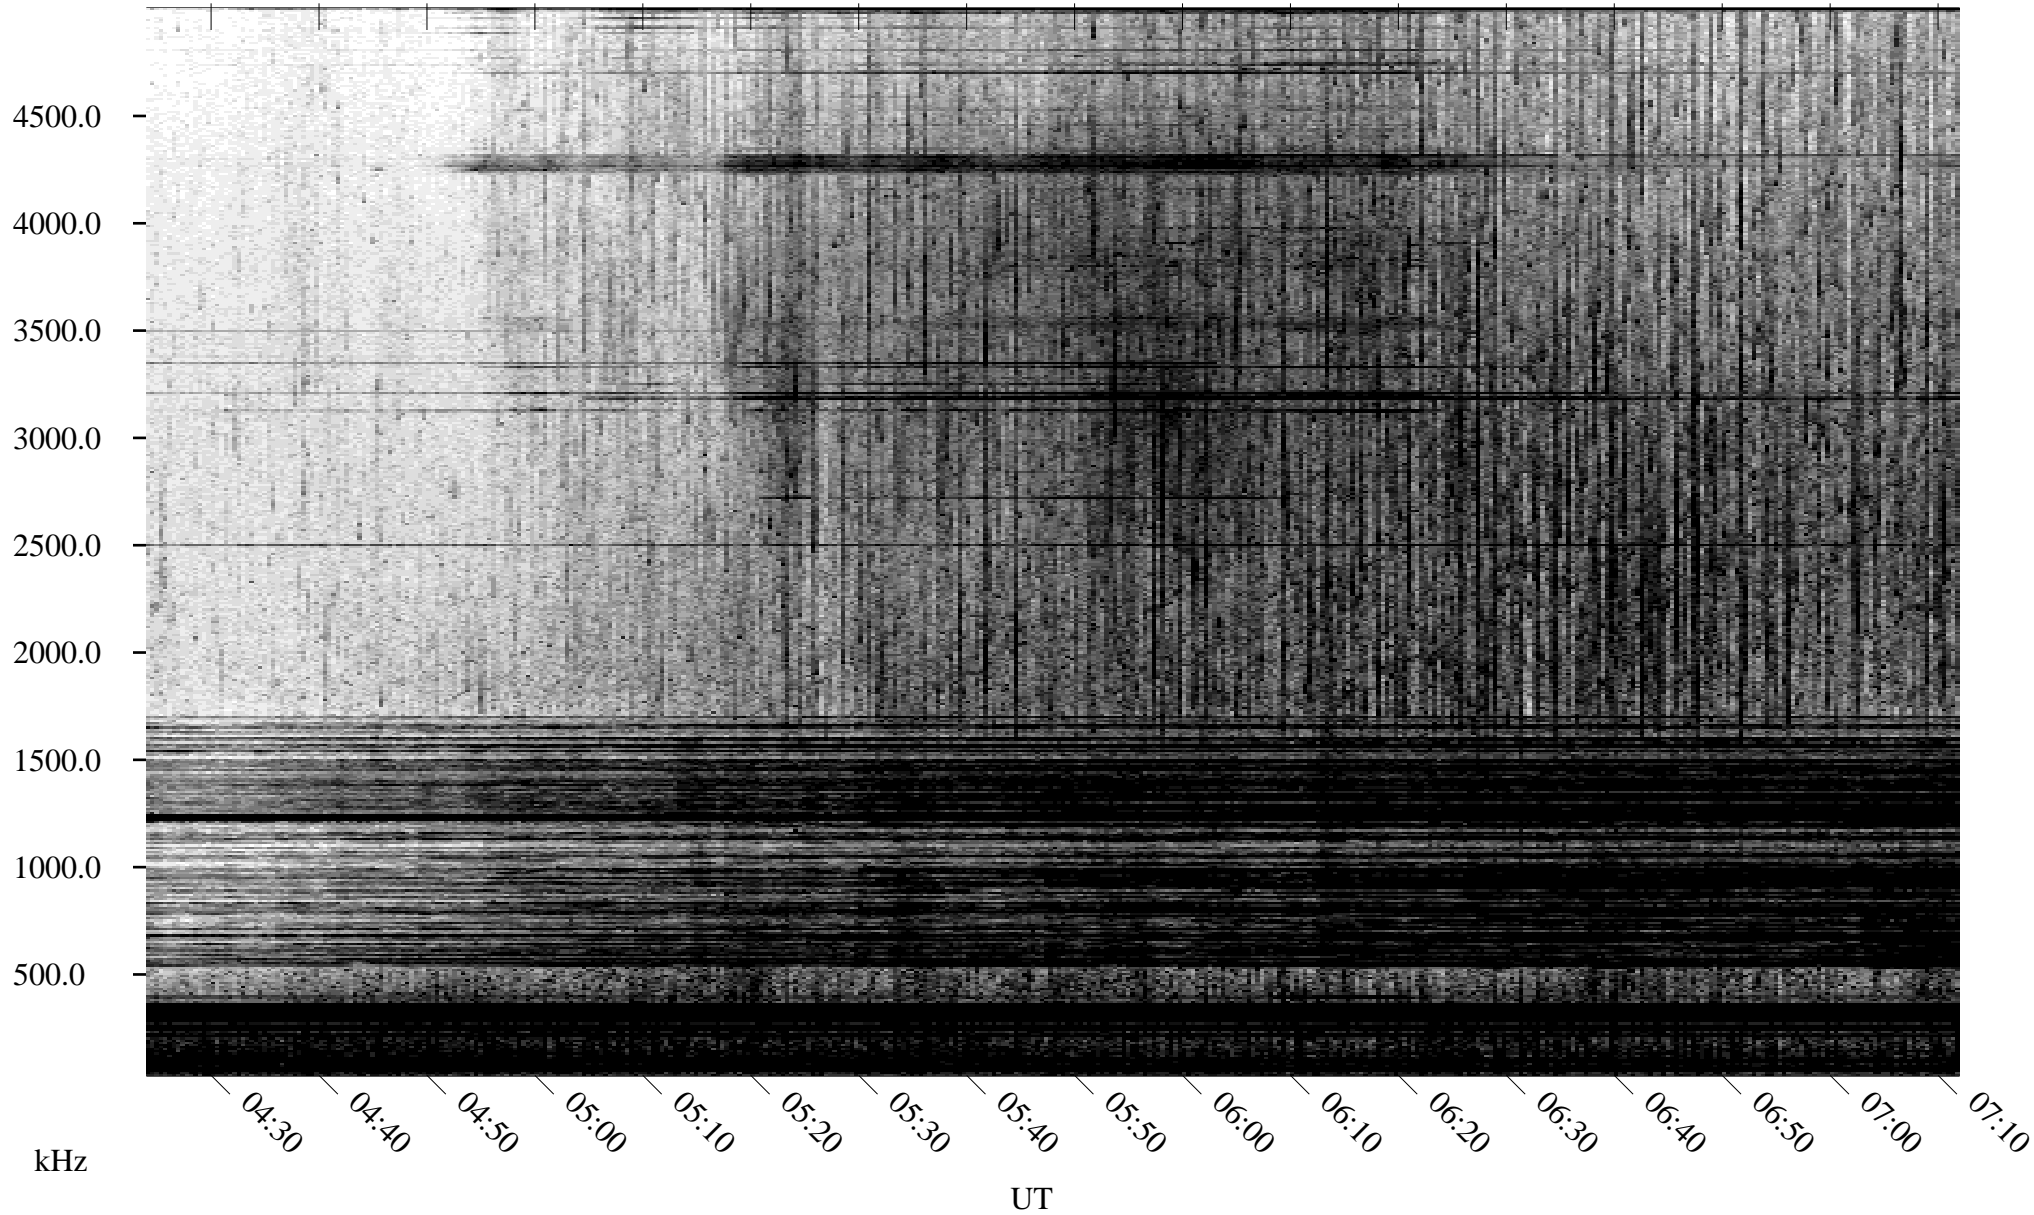

06/27/2005 Churchill, Manitoba

Linear Scale Black = 161 White = 15

ch05178l.r00m max_12

Page 1

06/27/2005 Churchill, Manitoba

Linear Scale Black = 161 White = 15

ch05178l.r00m max_12

Page 2

06/28/2005 Churchill, Manitoba

Linear Scale Black = 161 White = 15

ch05178l.r00m max_12

Page 3

06/28/2005 Churchill, Manitoba

Linear Scale Black = 161 White = 15

ch05178l.r00m max_12

Page 4

06/28/2005 Churchill, Manitoba

Linear Scale Black = 161 White = 15

ch05178l.r00m max_12

Page 5

06/28/2005 Churchill, Manitoba

Linear Scale Black = 161 White = 15

ch05178l.r00m max_12

Page 6

06/28/2005 Churchill, Manitoba

Linear Scale Black = 161 White = 15

ch05178l.r00m max_12

Page 7

06/28/2005 Churchill, Manitoba

Linear Scale Black = 161 White = 15

ch05178l.r00m max_12

Page 8