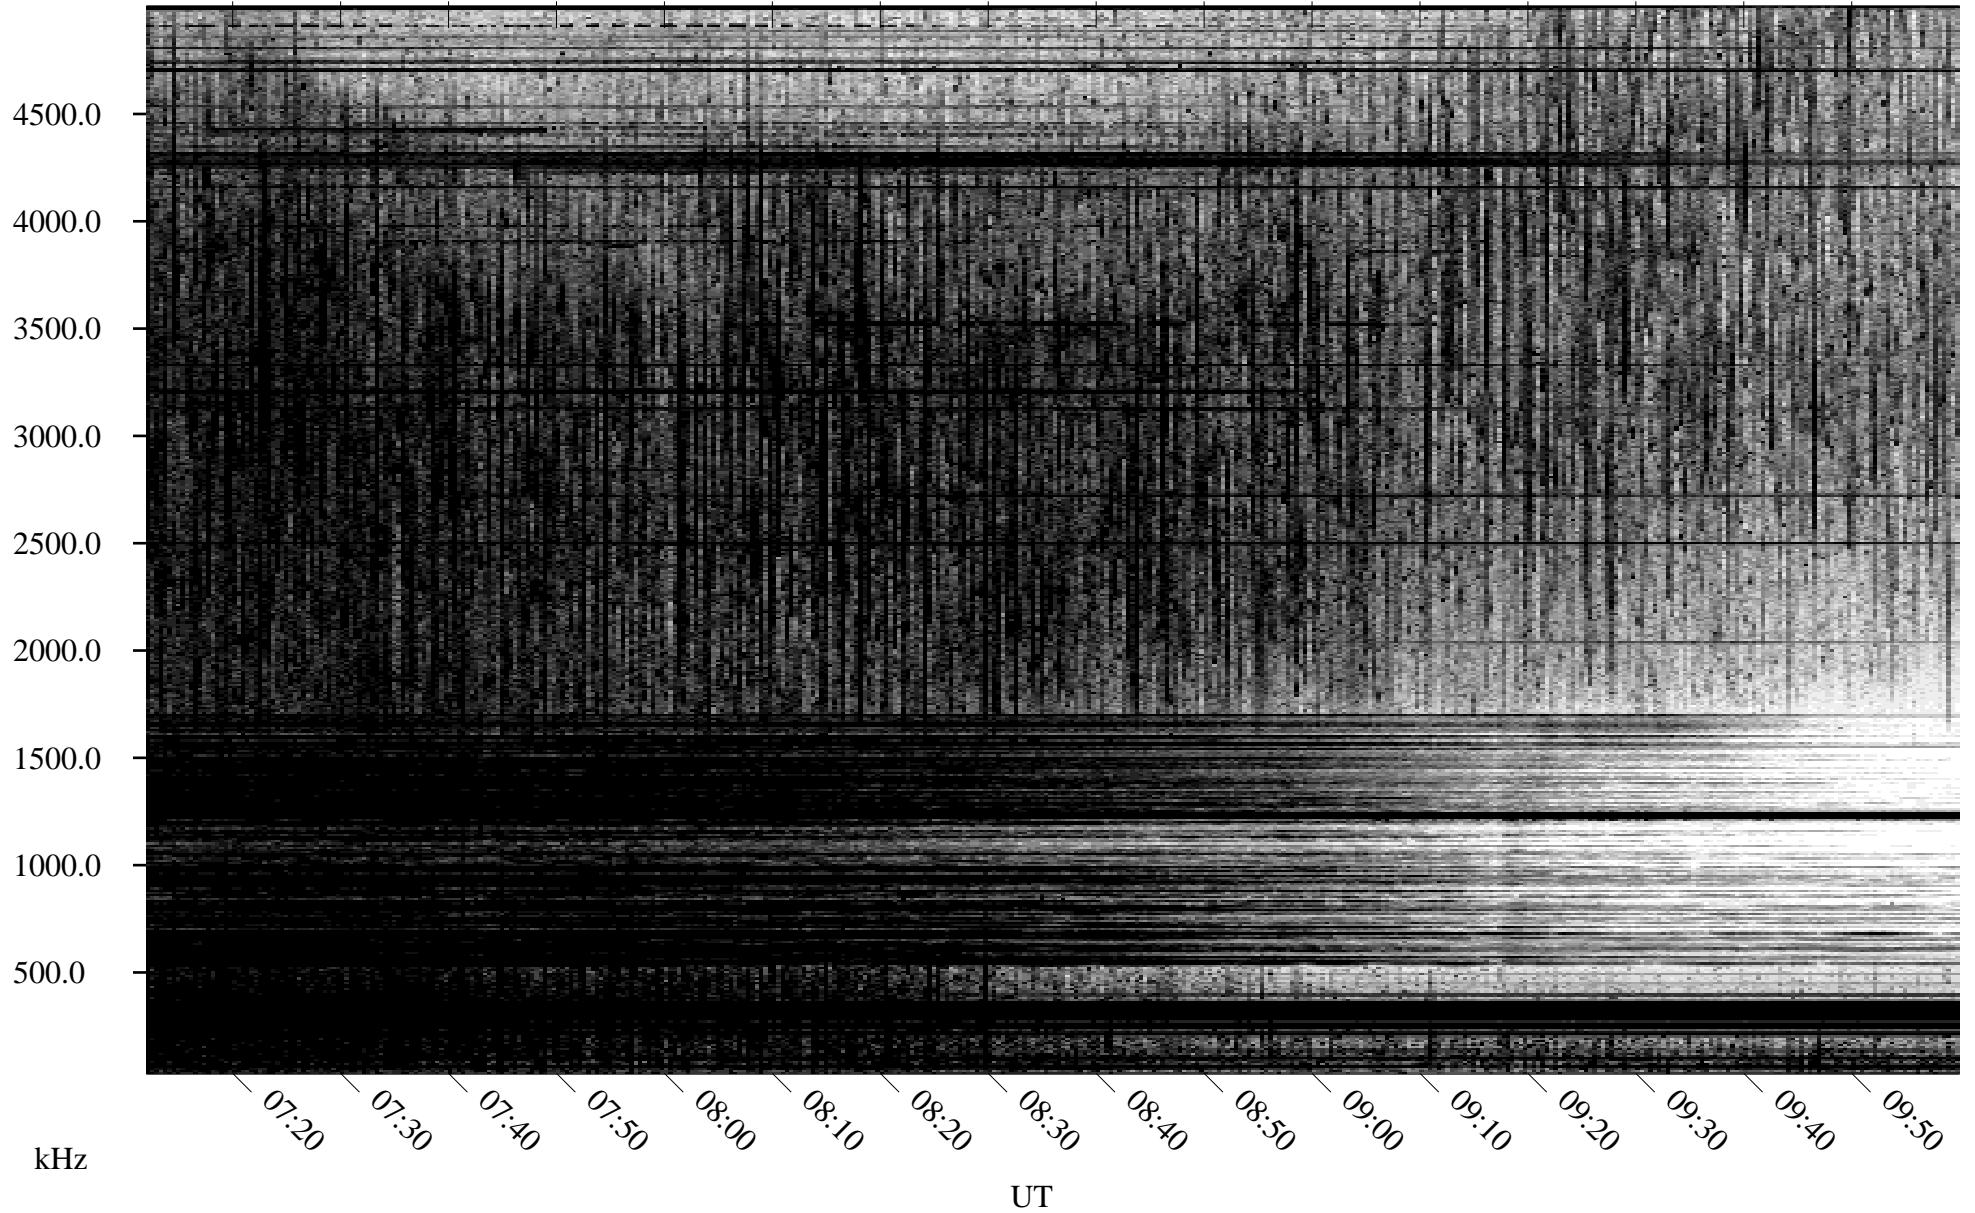

06/28/2005 Churchill, Manitoba

Linear Scale Black = 161 White = 15

ch05179l.r00m max_12

Page 1

06/28/2005 Churchill, Manitoba

Linear Scale Black = 161 White = 15

ch05179l.r00m max_12

Page 2

06/29/2005 Churchill, Manitoba

Linear Scale Black = 161 White = 15

ch05179l.r00m max_12

Page 3

06/29/2005 Churchill, Manitoba

Linear Scale Black = 161 White = 15

ch05179l.r00m max_12

Page 4

06/29/2005 Churchill, Manitoba

Linear Scale Black = 161 White = 15

ch05179l.r00m max_12

Page 5

06/29/2005 Churchill, Manitoba

Linear Scale Black = 161 White = 15

ch05179l.r00m max_12

Page 6

06/29/2005 Churchill, Manitoba

Linear Scale Black = 161 White = 15

ch05179l.r00m max_12

Page 7

06/29/2005 Churchill, Manitoba

Linear Scale Black = 161 White = 15

ch05179l.r00m max_12

Page 8