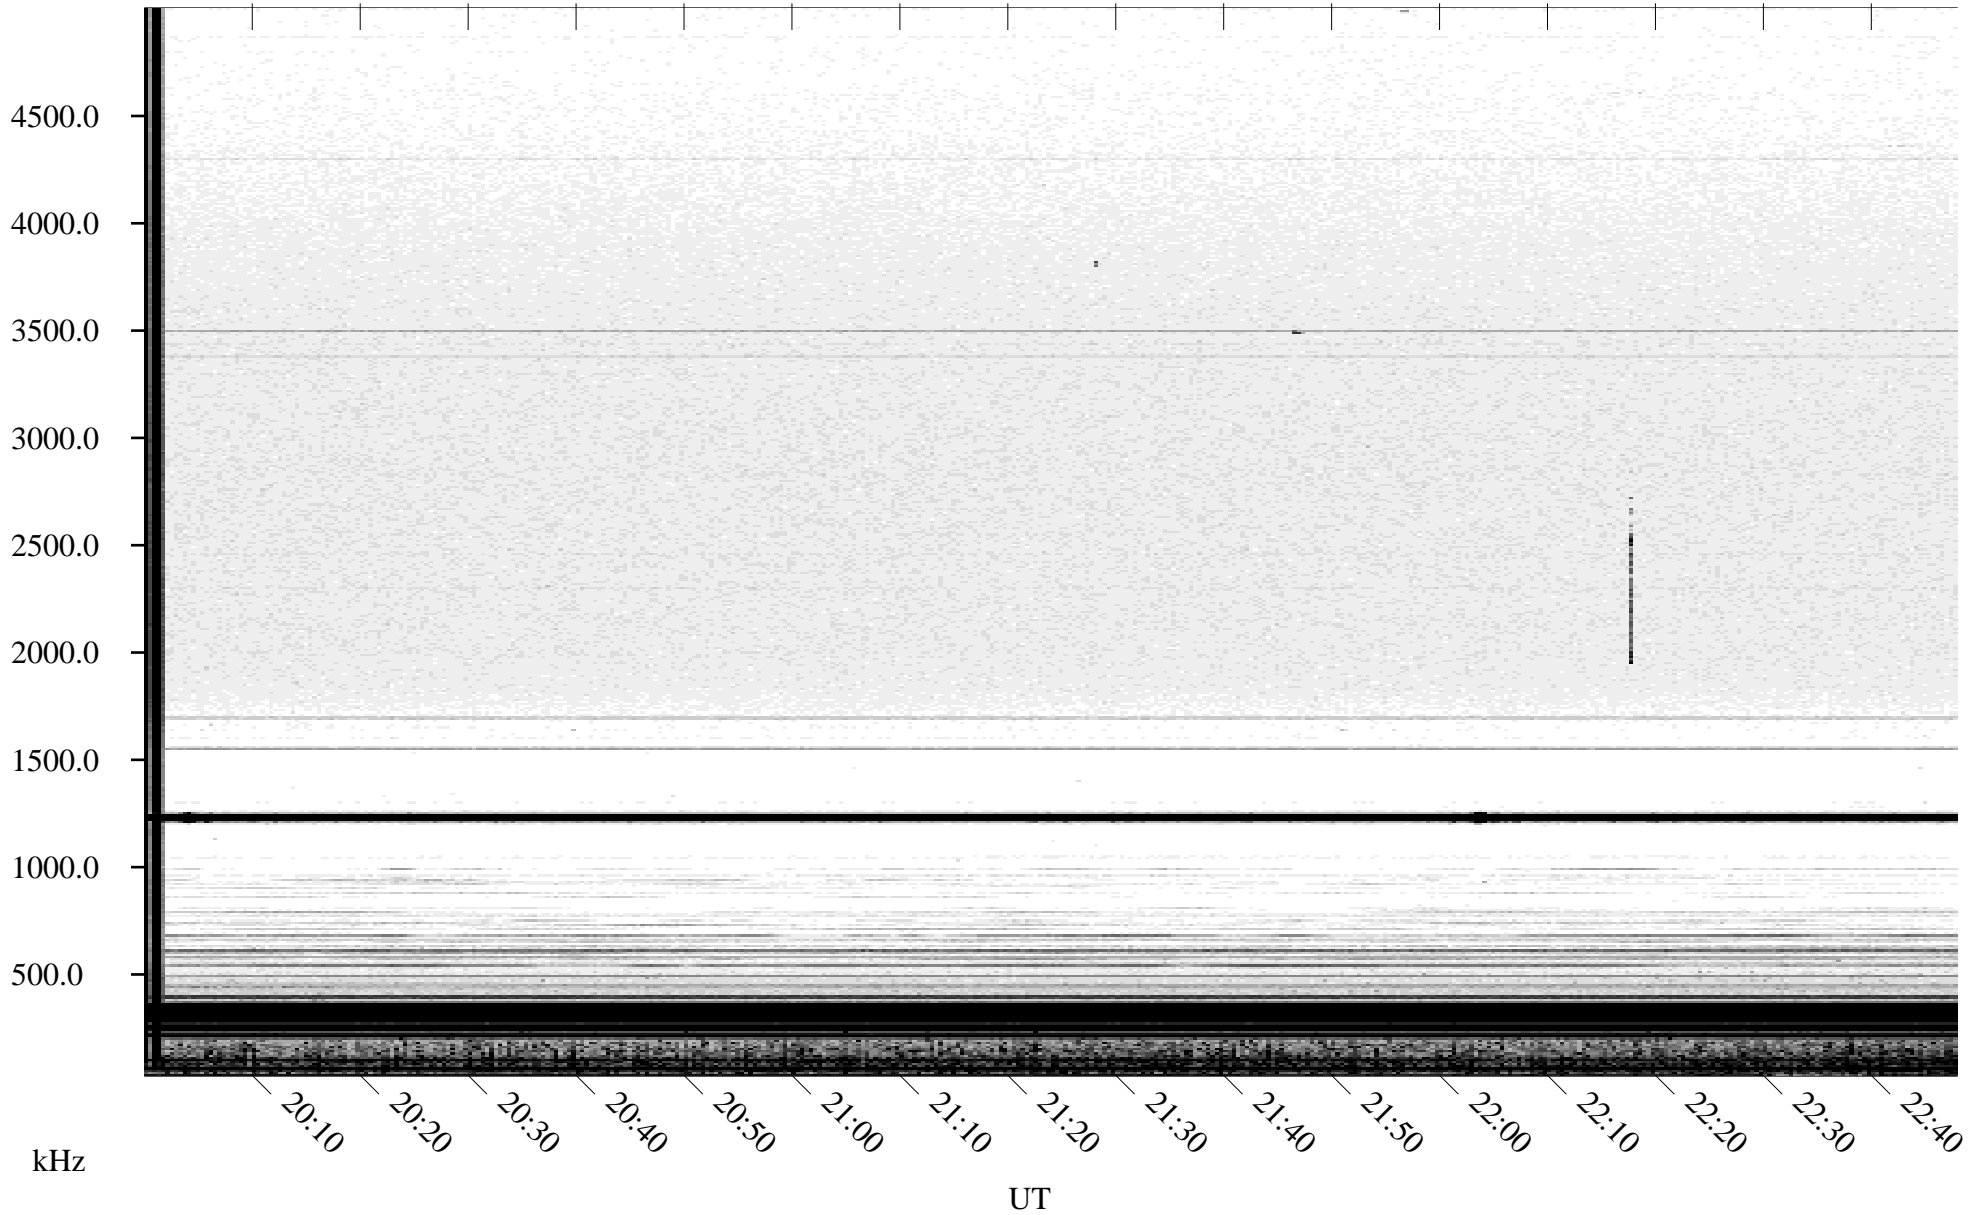

06/28/2005 Churchill, Manitoba

Linear Scale Black = 161 White = 15

ch05179l.r00m max_12

Page 1

06/28/2005 Churchill, Manitoba

Linear Scale Black = 161 White = 15

ch05179l.r00m max_12

Page 2

06/29/2005 Churchill, Manitoba

Linear Scale Black = 161 White = 15

ch05179l.r00m max_12

Page 3

06/29/2005 Churchill, Manitoba

Linear Scale Black = 161 White = 15

ch05179l.r00m max_12

Page 4

06/29/2005 Churchill, Manitoba

Linear Scale Black = 161 White = 15

ch05179l.r00m max_12

Page 5

06/29/2005 Churchill, Manitoba

Linear Scale Black = 161 White = 15

ch05179l.r00m max_12

Page 6

06/29/2005 Churchill, Manitoba

Linear Scale Black = 161 White = 15

ch05179l.r00m max_12

Page 7

06/29/2005 Churchill, Manitoba

Linear Scale Black = 161 White = 15

ch05179l.r00m max_12

Page 8