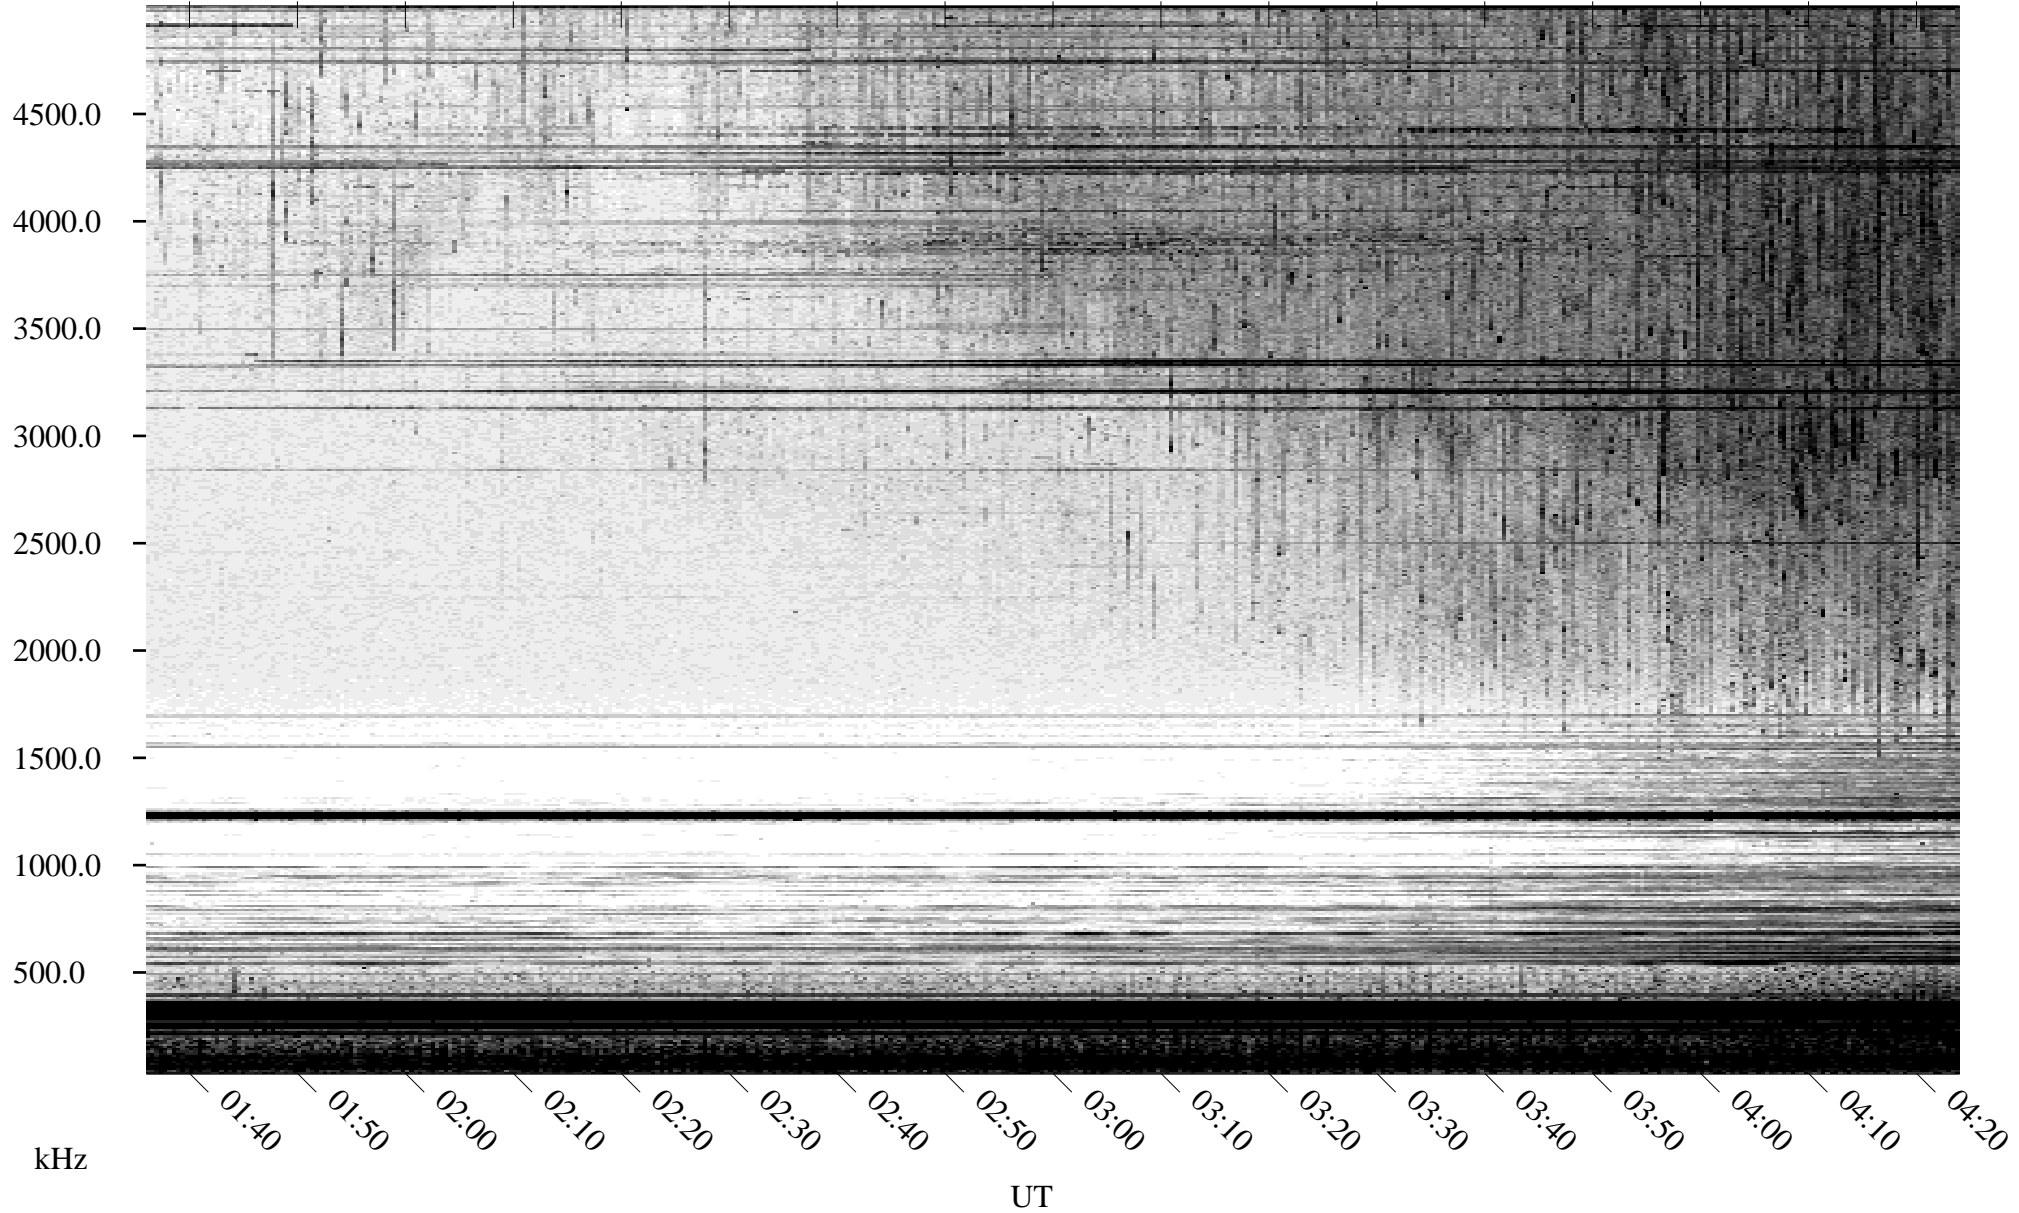

06/28/2005 Churchill, Manitoba

Linear Scale Black = 161 White = 15

ch05179l.r00m max_12

Page 1

06/28/2005 Churchill, Manitoba

Linear Scale Black = 161 White = 15

ch05179l.r00m max_12

Page 2

06/29/2005 Churchill, Manitoba

Linear Scale Black = 161 White = 15

ch05179l.r00m max_12

Page 3

06/29/2005 Churchill, Manitoba

Linear Scale Black = 161 White = 15

ch05179l.r00m max_12

Page 4

06/29/2005 Churchill, Manitoba

Linear Scale Black = 161 White = 15

ch05179l.r00m max_12

Page 5

06/29/2005 Churchill, Manitoba

Linear Scale Black = 161 White = 15

ch05179l.r00m max_12

Page 6

06/29/2005 Churchill, Manitoba

Linear Scale Black = 161 White = 15

ch05179l.r00m max_12

Page 7

06/29/2005 Churchill, Manitoba

Linear Scale Black = 161 White = 15

ch05179l.r00m max_12

Page 8