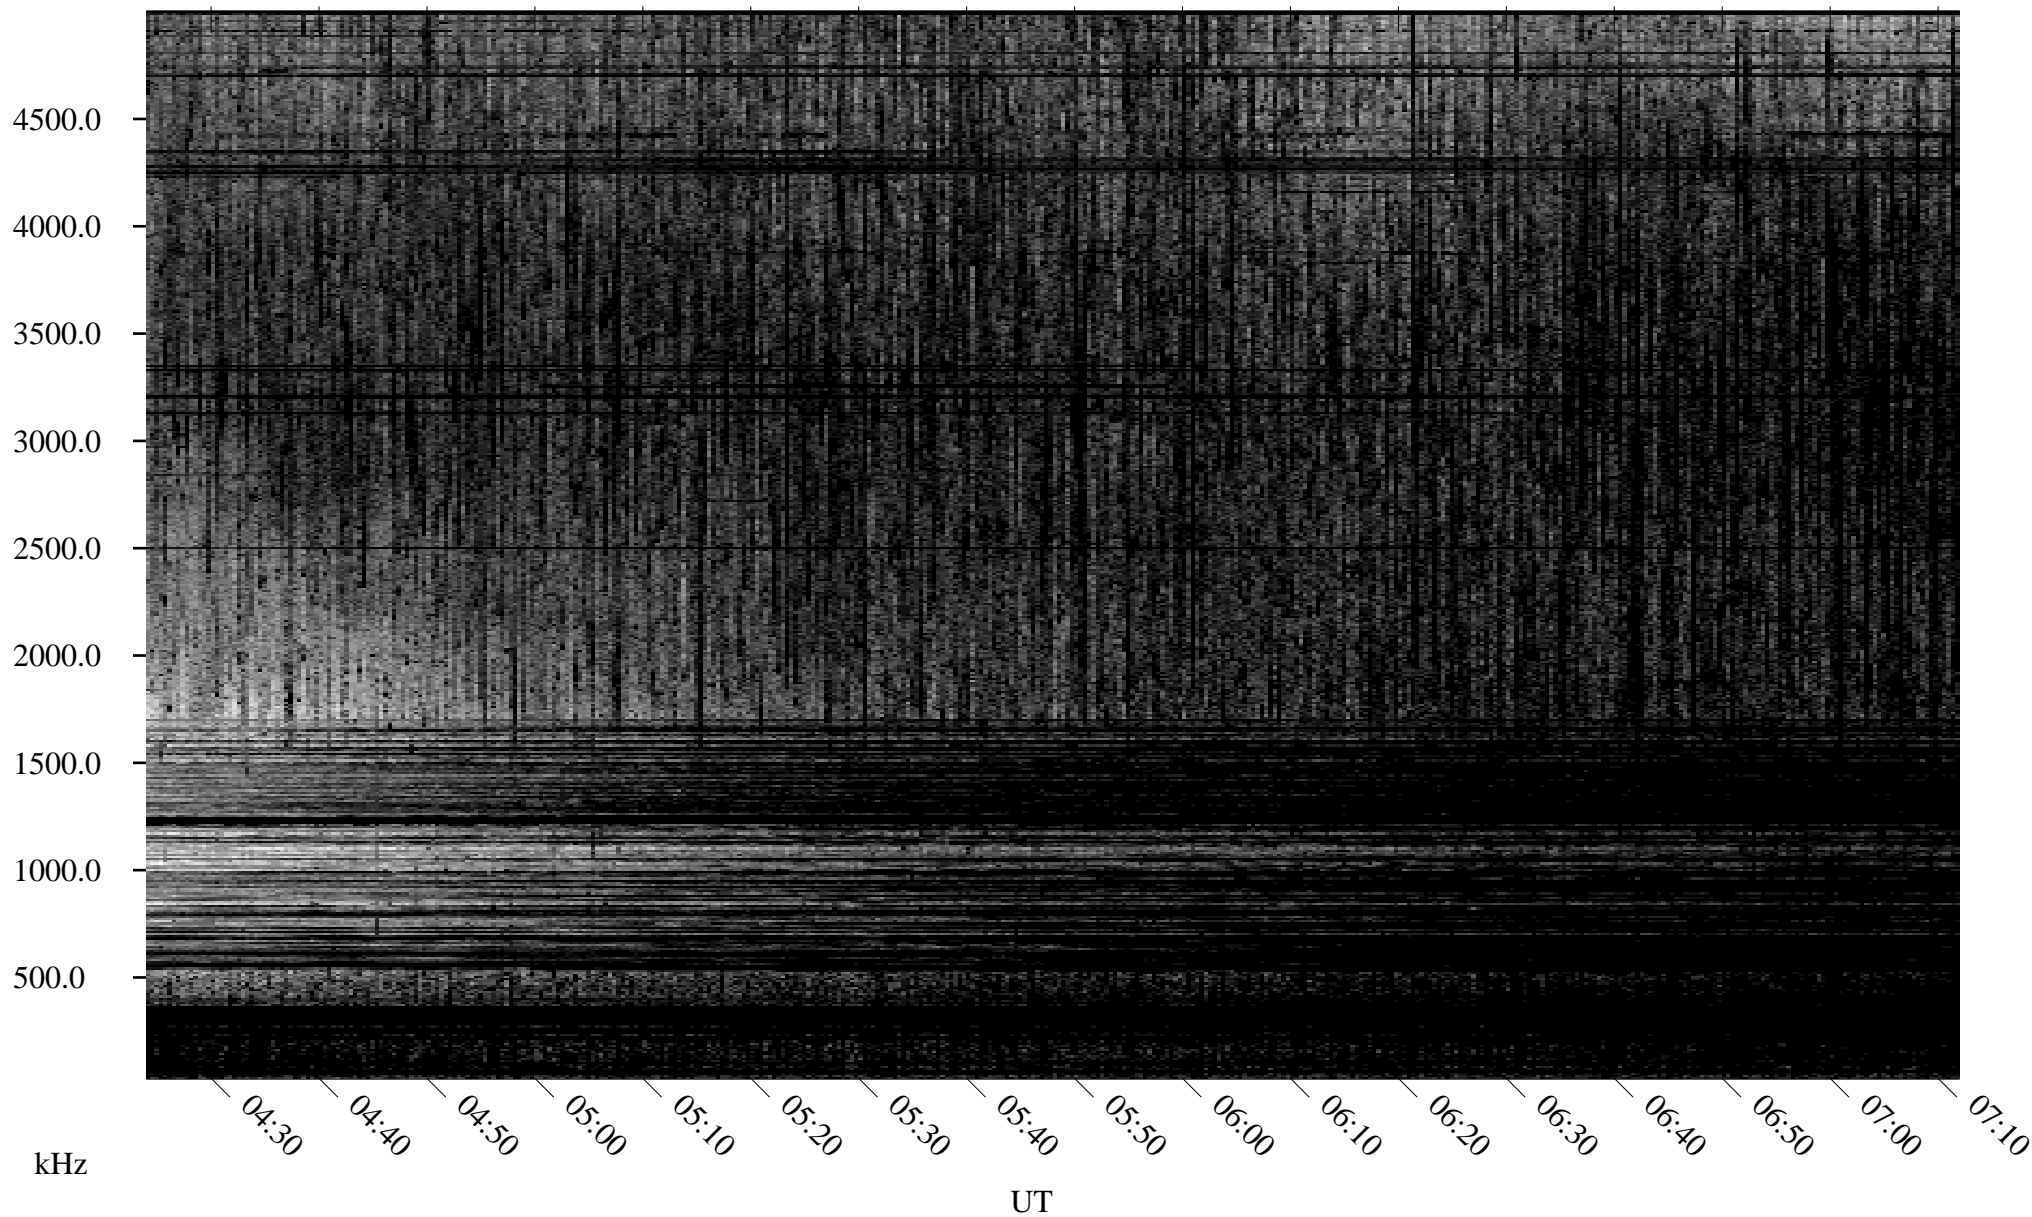

06/28/2005 Churchill, Manitoba

Linear Scale Black = 161 White = 15

ch05179l.r00m max_12

Page 1

06/28/2005 Churchill, Manitoba

Linear Scale Black = 161 White = 15

ch05179l.r00m max_12

Page 2

06/29/2005 Churchill, Manitoba

Linear Scale Black = 161 White = 15

ch05179l.r00m max_12

Page 3

06/29/2005 Churchill, Manitoba

Linear Scale Black = 161 White = 15

ch05179l.r00m max_12

Page 4

06/29/2005 Churchill, Manitoba

Linear Scale Black = 161 White = 15

ch05179l.r00m max_12

Page 5

06/29/2005 Churchill, Manitoba

Linear Scale Black = 161 White = 15

ch05179l.r00m max_12

Page 6

06/29/2005 Churchill, Manitoba

Linear Scale Black = 161 White = 15

ch05179l.r00m max_12

Page 7

06/29/2005 Churchill, Manitoba

Linear Scale Black = 161 White = 15

ch05179l.r00m max_12

Page 8