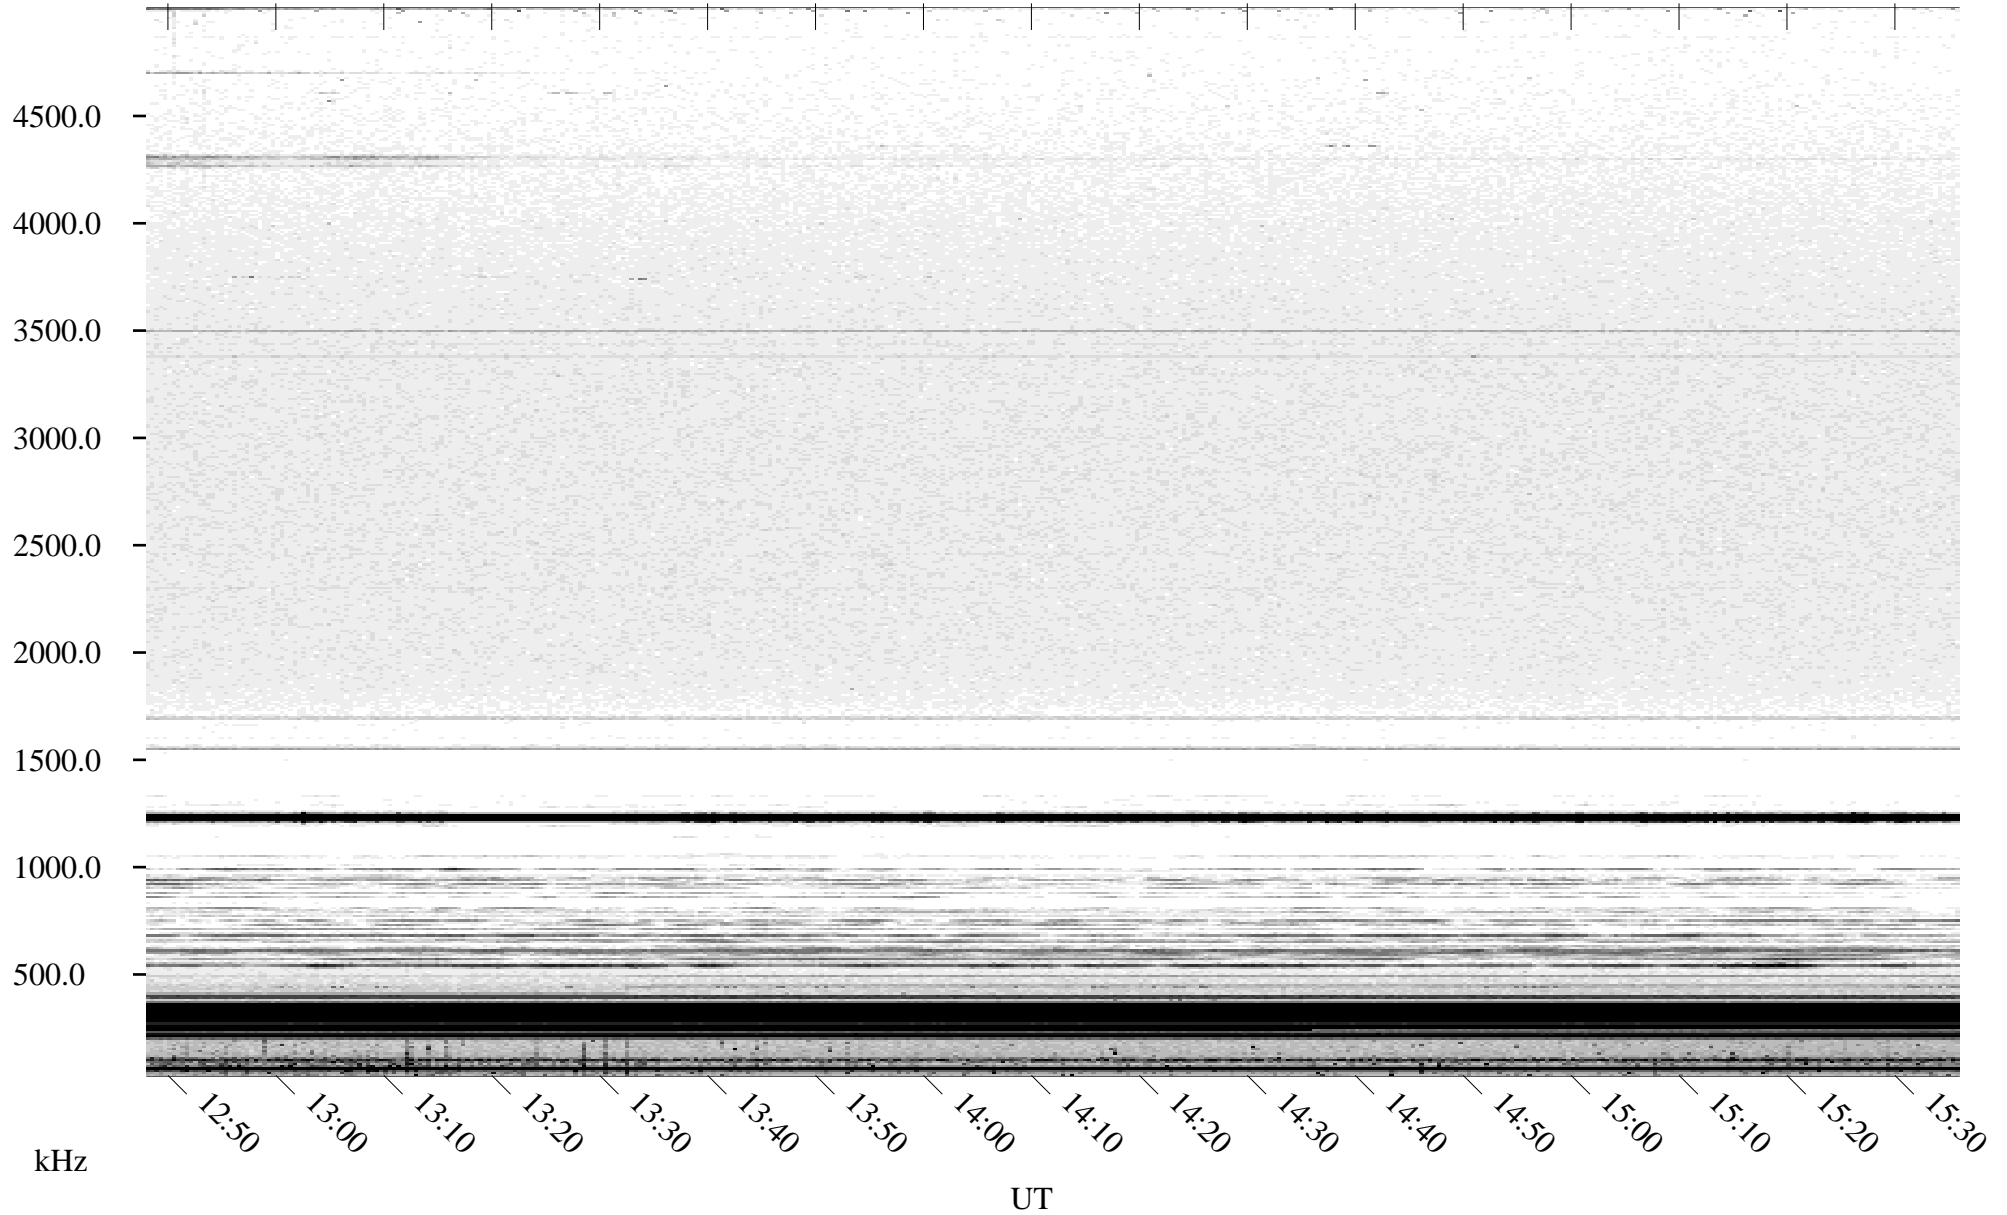

06/29/2005 Churchill, Manitoba

Linear Scale Black = 161 White = 15

ch05180l.r00m max_12

Page 1

06/29/2005 Churchill, Manitoba

Linear Scale Black = 161 White = 15

ch05180l.r00m max_12

Page 2

06/30/2005 Churchill, Manitoba

Linear Scale Black = 161 White = 15

ch05180l.r00m max_12

Page 3

06/30/2005 Churchill, Manitoba

Linear Scale Black = 161 White = 15

ch05180l.r00m max_12

Page 4

06/30/2005 Churchill, Manitoba

Linear Scale Black = 161 White = 15

ch05180l.r00m max_12

Page 5

06/30/2005 Churchill, Manitoba

Linear Scale Black = 161 White = 15

ch05180l.r00m max_12

Page 6

06/30/2005 Churchill, Manitoba

Linear Scale Black = 161 White = 15

ch05180l.r00m max_12

Page 7

06/30/2005 Churchill, Manitoba

Linear Scale Black = 161 White = 15

ch05180l.r00m max_12