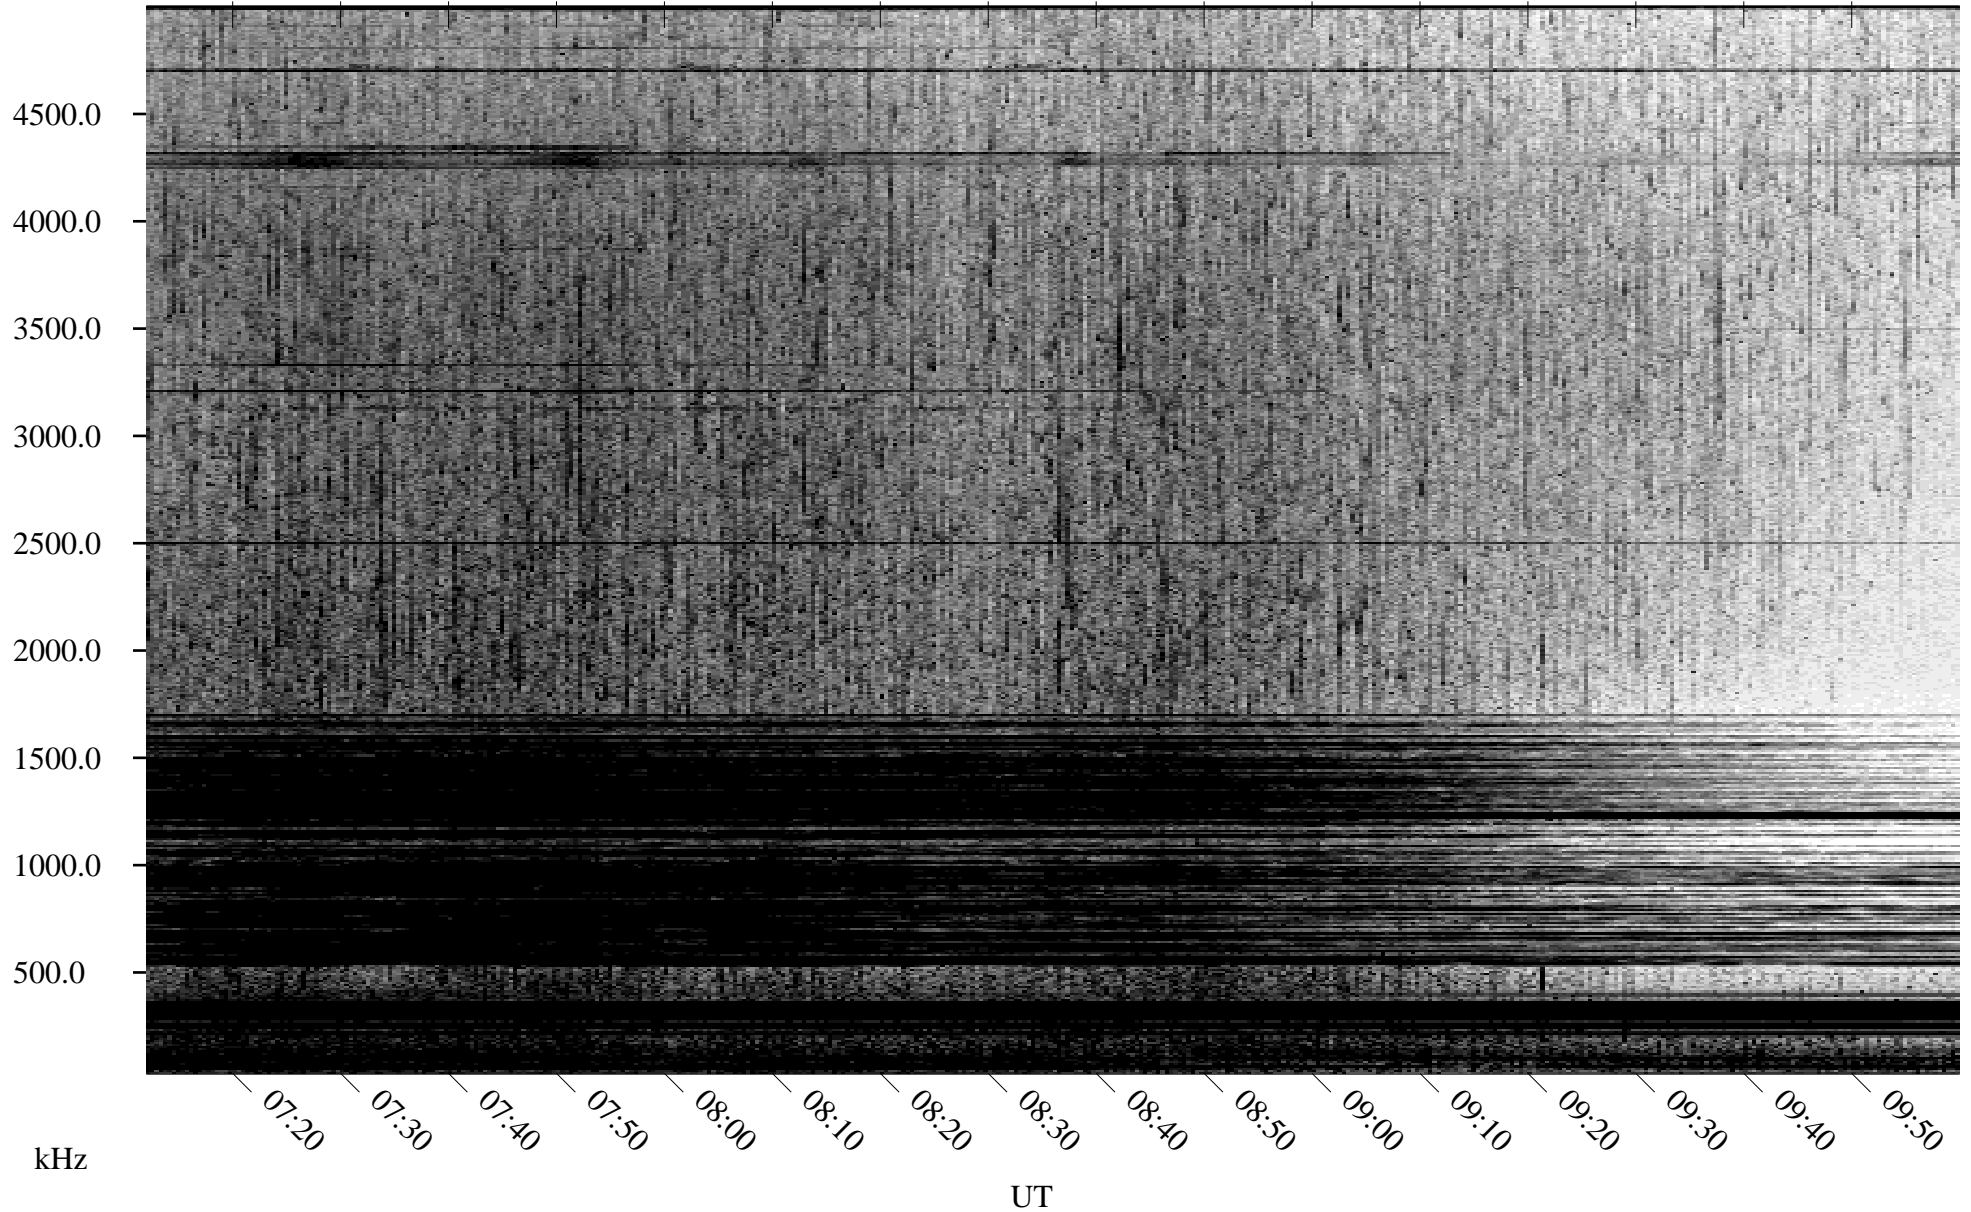

06/29/2005 Churchill, Manitoba

Linear Scale Black = 161 White = 15

ch05180l.r00m max_12

Page 1

06/29/2005 Churchill, Manitoba

Linear Scale Black = 161 White = 15

ch05180l.r00m max_12

Page 2

06/30/2005 Churchill, Manitoba

Linear Scale Black = 161 White = 15

ch05180l.r00m max_12

Page 3

06/30/2005 Churchill, Manitoba

Linear Scale Black = 161 White = 15

ch05180l.r00m max_12

Page 4

06/30/2005 Churchill, Manitoba

Linear Scale Black = 161 White = 15

ch05180l.r00m max_12

Page 5

06/30/2005 Churchill, Manitoba

Linear Scale Black = 161 White = 15

ch05180l.r00m max_12

Page 6

06/30/2005 Churchill, Manitoba

Linear Scale Black = 161 White = 15

ch05180l.r00m max_12

Page 7

06/30/2005 Churchill, Manitoba

Linear Scale Black = 161 White = 15

ch05180l.r00m max_12