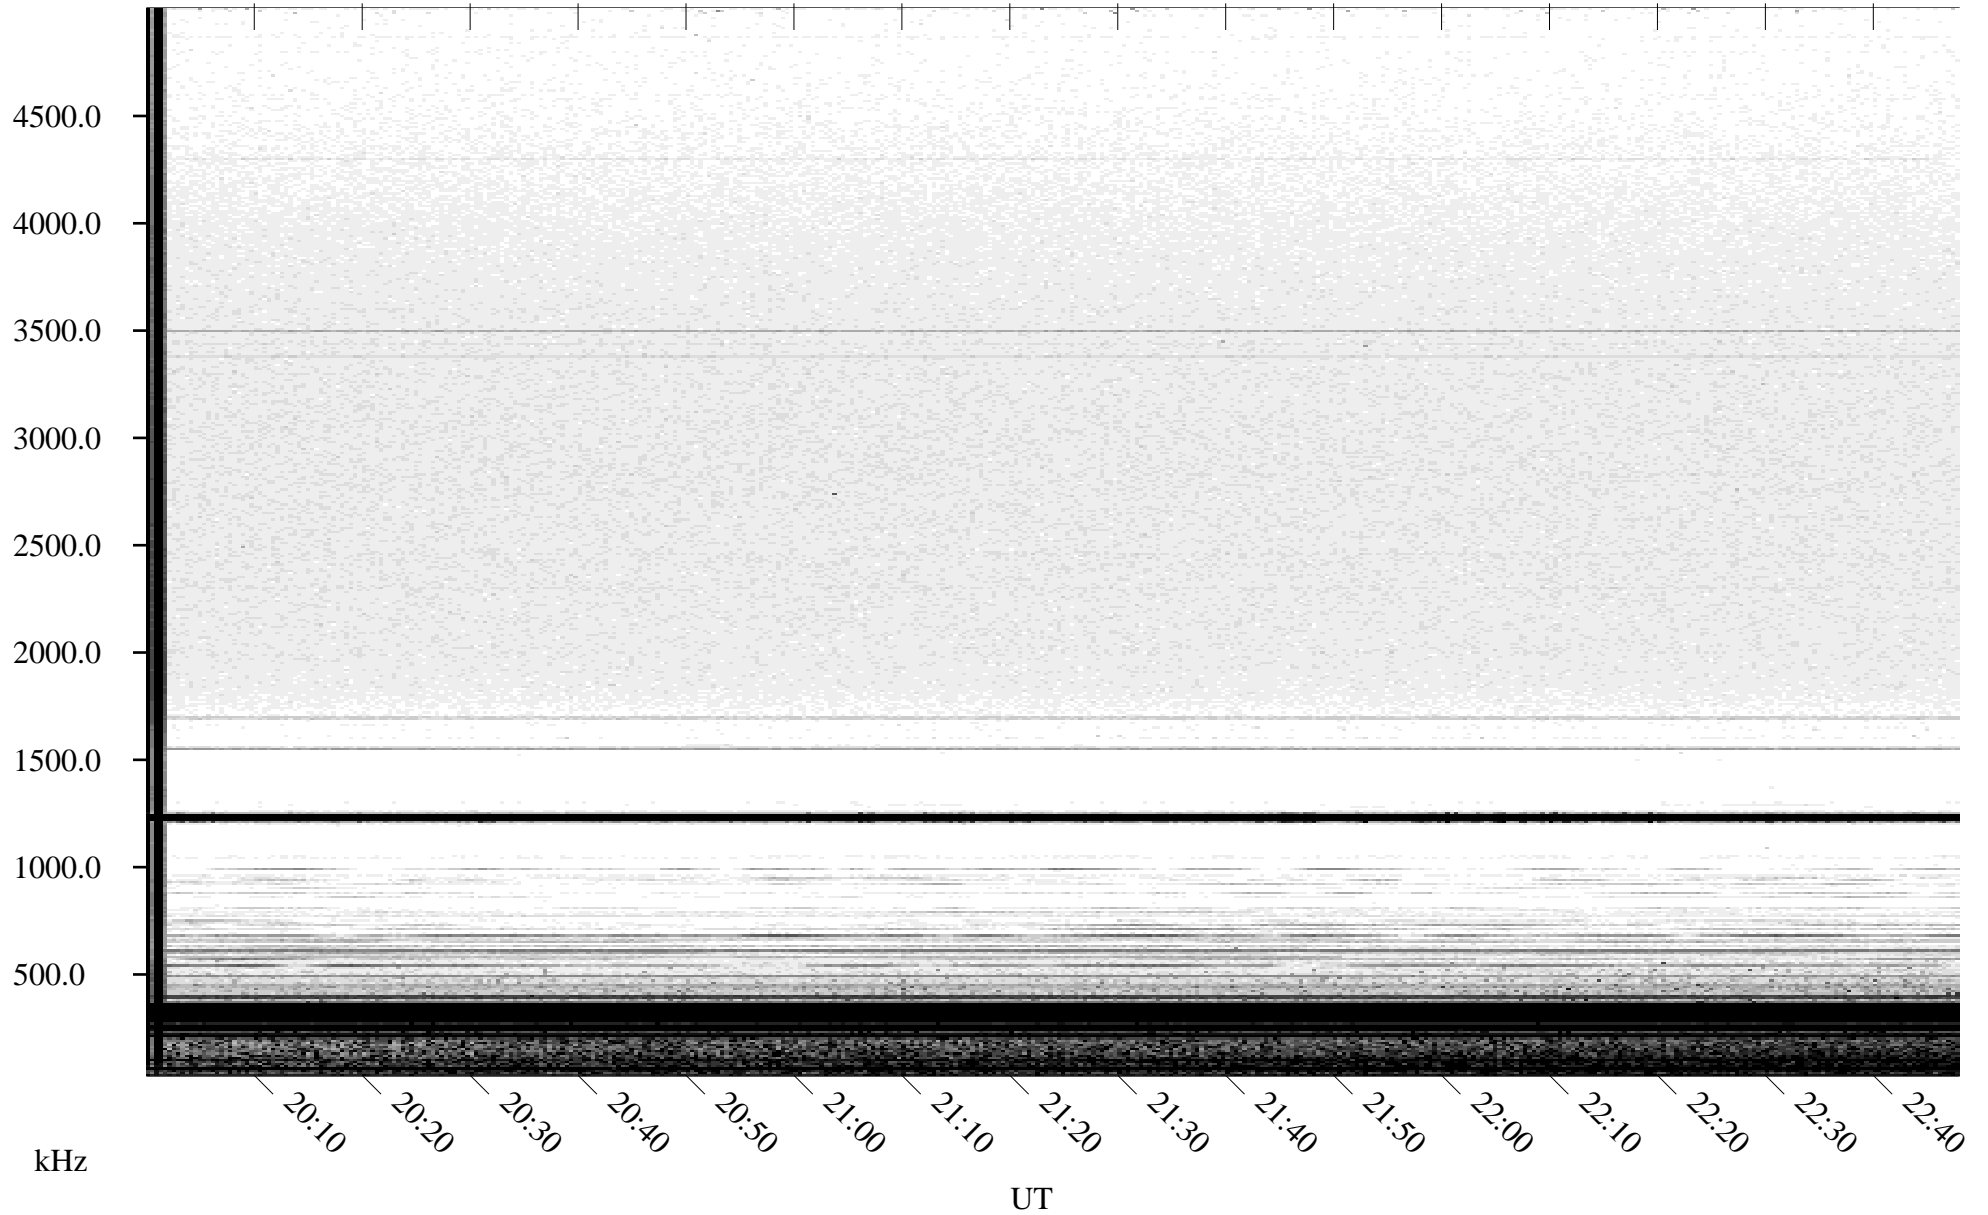

06/29/2005 Churchill, Manitoba

Linear Scale Black = 161 White = 15

ch05180l.r00m max_12

Page 1

06/29/2005 Churchill, Manitoba

Linear Scale Black = 161 White = 15

ch05180l.r00m max_12

Page 2

06/30/2005 Churchill, Manitoba

Linear Scale Black = 161 White = 15

ch05180l.r00m max_12

Page 3

06/30/2005 Churchill, Manitoba

Linear Scale Black = 161 White = 15

ch05180l.r00m max_12

Page 4

06/30/2005 Churchill, Manitoba

Linear Scale Black = 161 White = 15

ch05180l.r00m max_12

Page 5

06/30/2005 Churchill, Manitoba

Linear Scale Black = 161 White = 15

ch05180l.r00m max_12

Page 6

06/30/2005 Churchill, Manitoba

Linear Scale Black = 161 White = 15

ch05180l.r00m max_12

Page 7

06/30/2005 Churchill, Manitoba

Linear Scale Black = 161 White = 15

ch05180l.r00m max_12