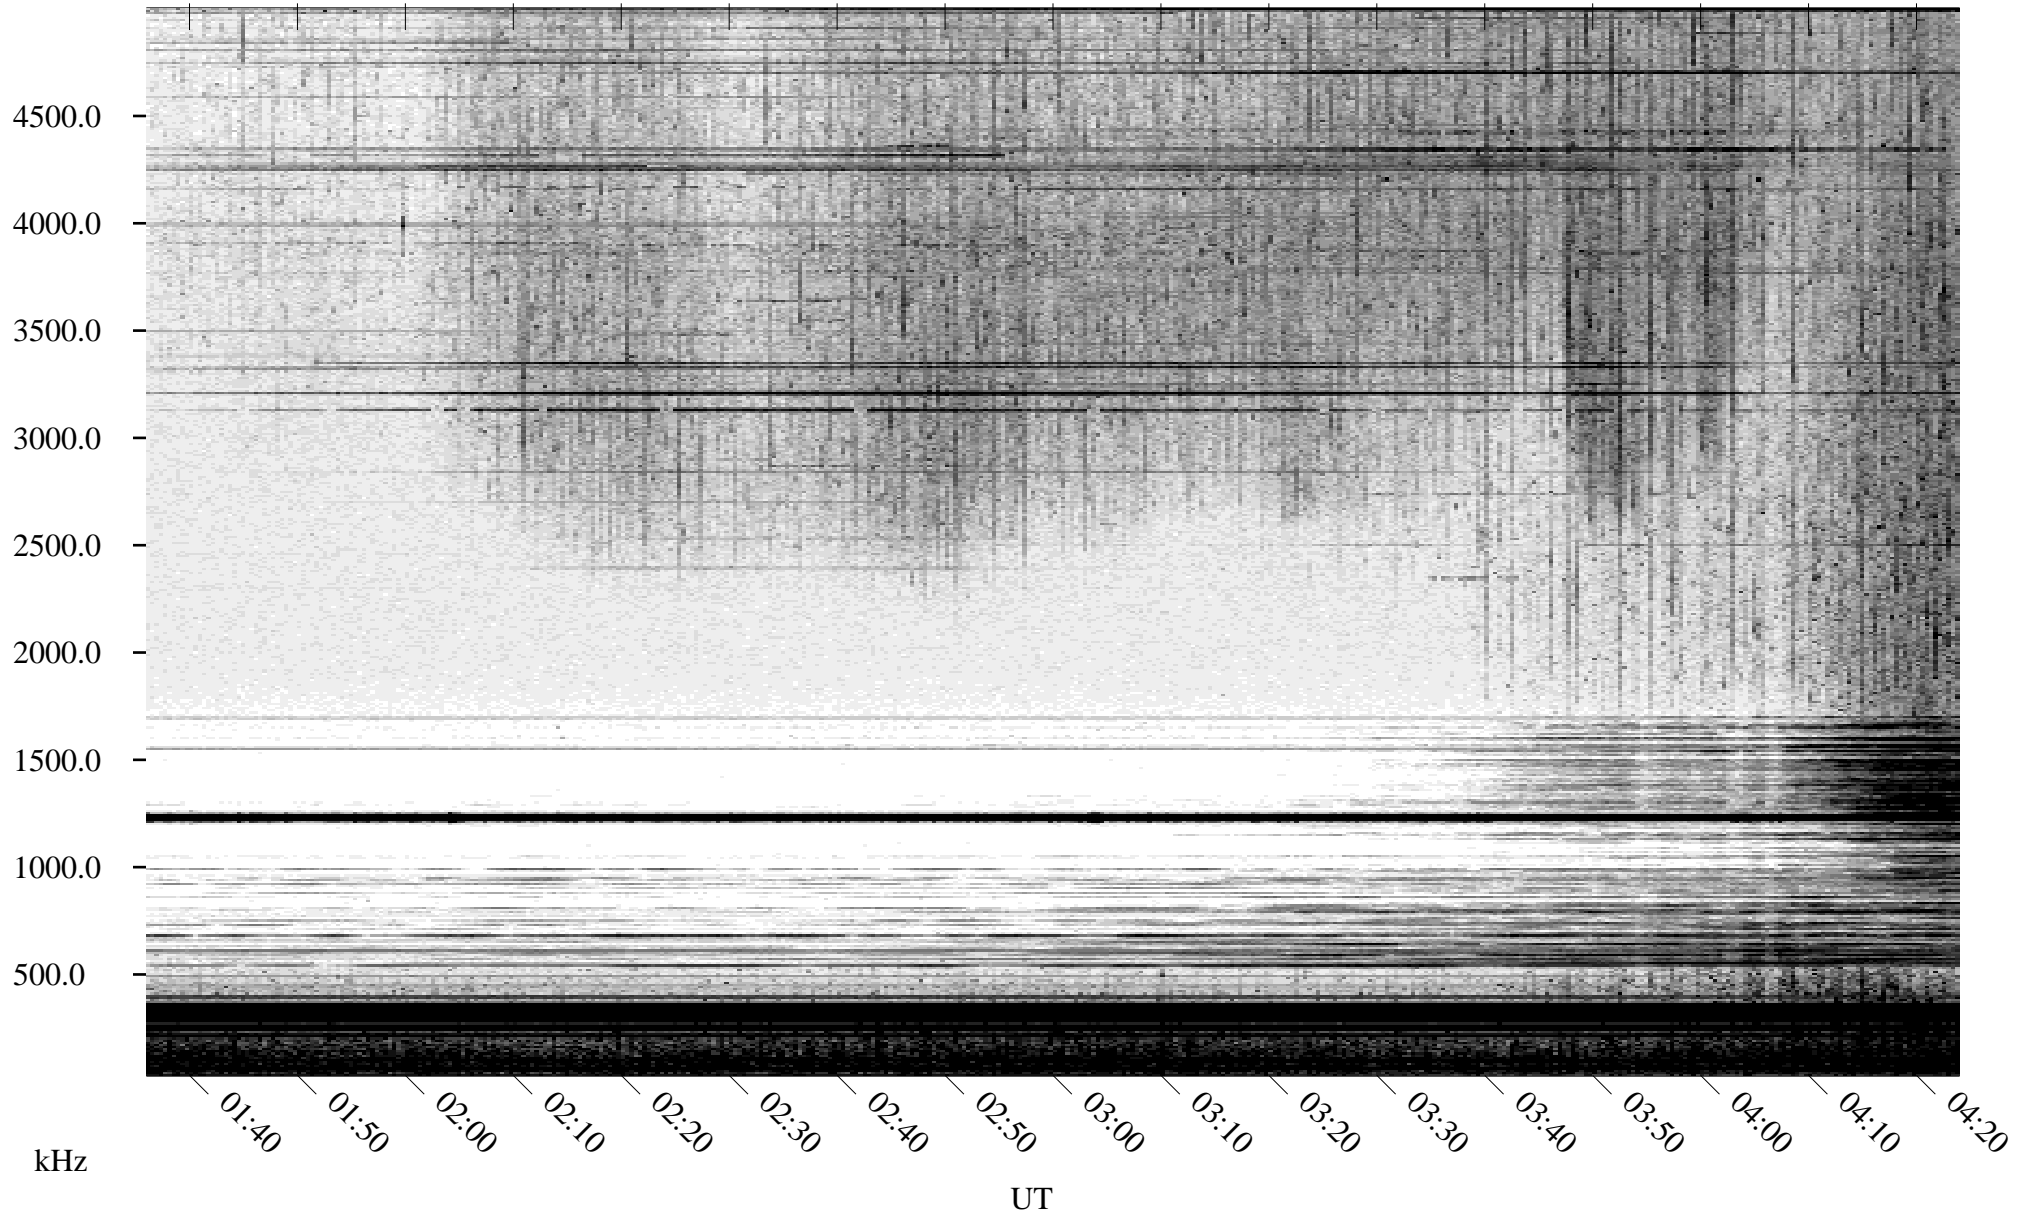

06/29/2005 Churchill, Manitoba

Linear Scale Black = 161 White = 15

ch05180l.r00m max_12

Page 1

06/29/2005 Churchill, Manitoba

Linear Scale Black = 161 White = 15

ch05180l.r00m max_12

Page 2

06/30/2005 Churchill, Manitoba

Linear Scale Black = 161 White = 15

ch05180l.r00m max_12

Page 3

06/30/2005 Churchill, Manitoba

Linear Scale Black = 161 White = 15

ch05180l.r00m max_12

Page 4

06/30/2005 Churchill, Manitoba

Linear Scale Black = 161 White = 15

ch05180l.r00m max_12

Page 5

06/30/2005 Churchill, Manitoba

Linear Scale Black = 161 White = 15

ch05180l.r00m max_12

Page 6

06/30/2005 Churchill, Manitoba

Linear Scale Black = 161 White = 15

ch05180l.r00m max_12

Page 7

06/30/2005 Churchill, Manitoba

Linear Scale Black = 161 White = 15

ch05180l.r00m max_12