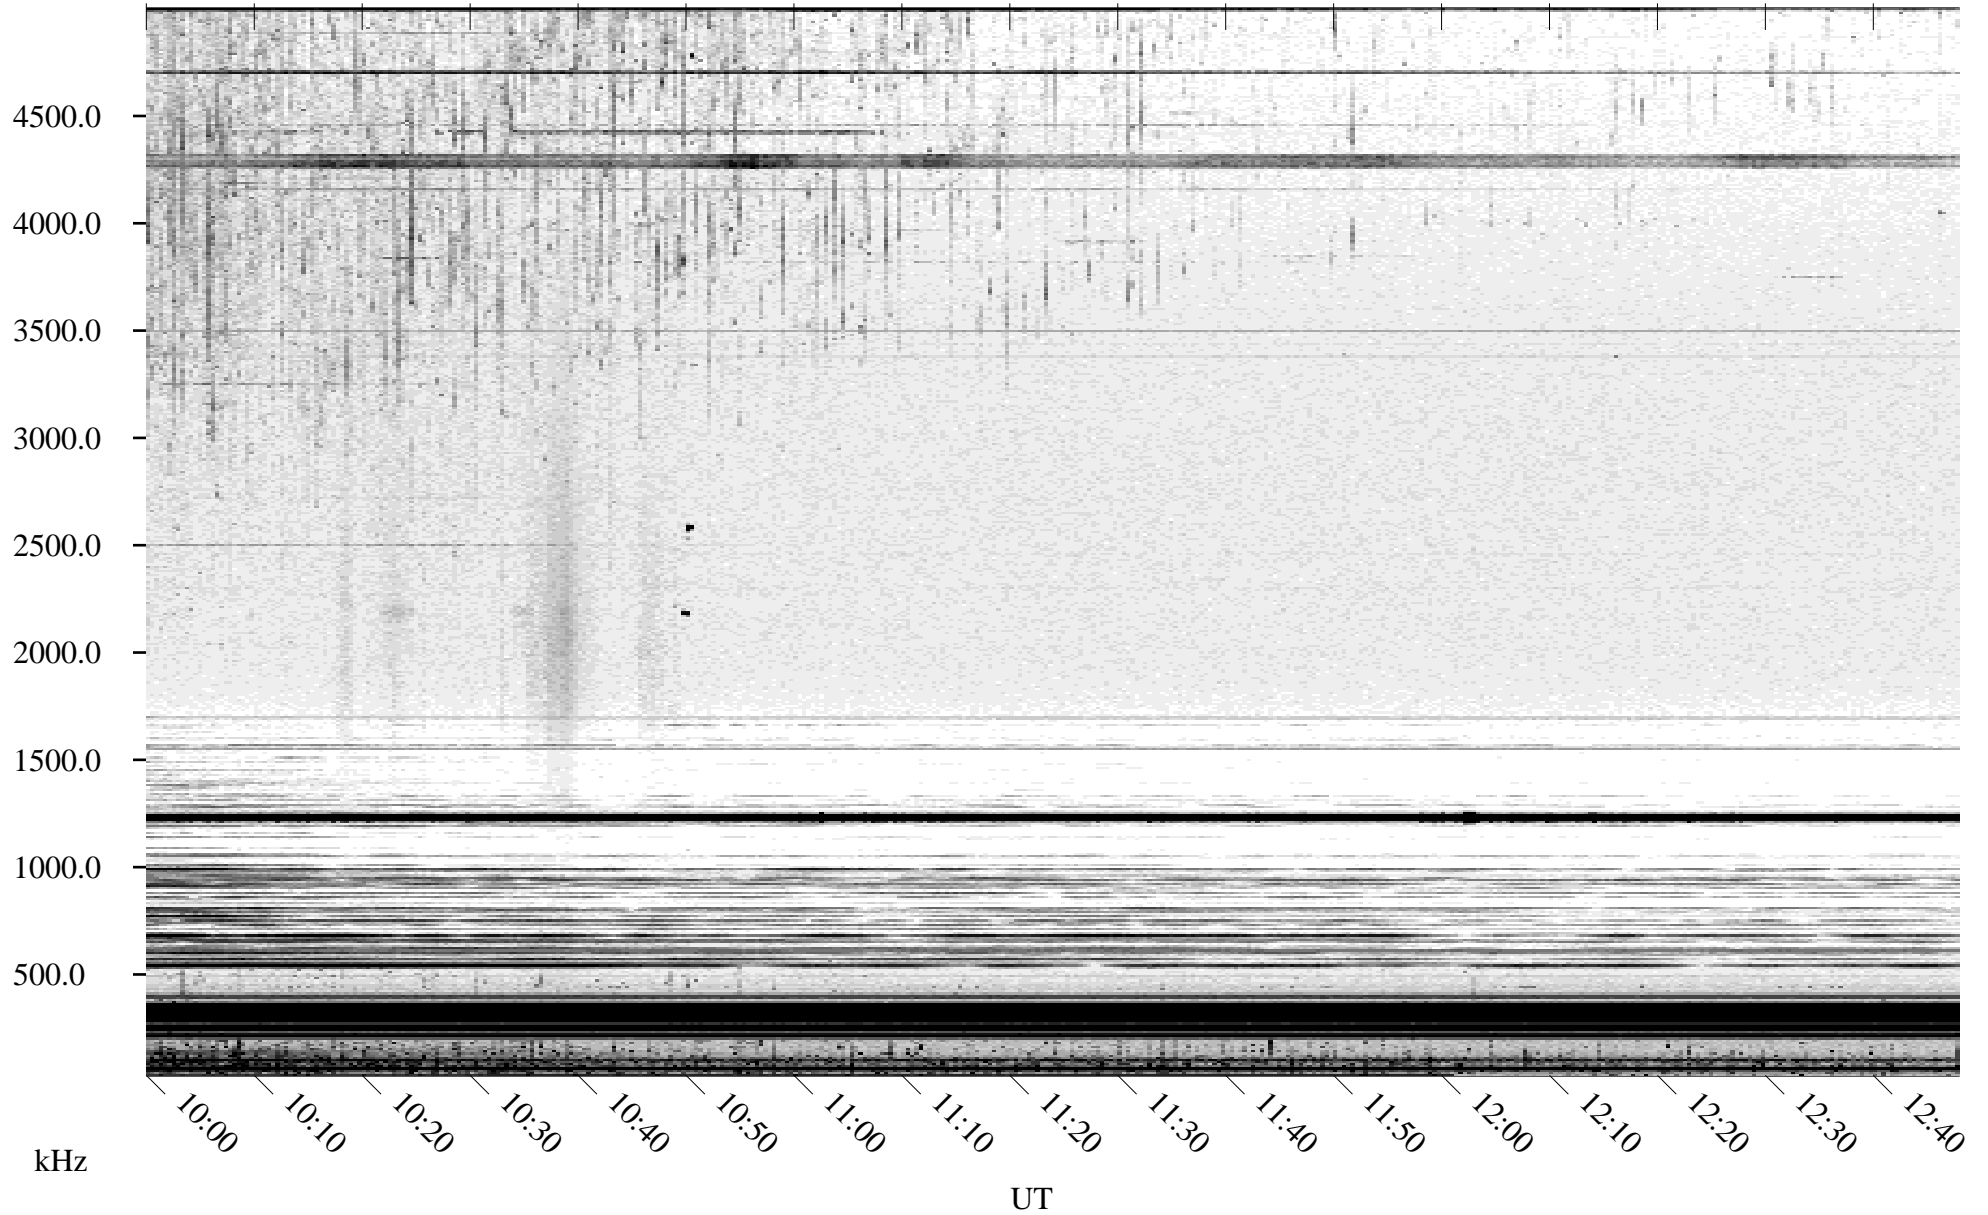

06/29/2005 Churchill, Manitoba

Linear Scale Black = 161 White = 15

ch05180l.r00m max_12

Page 1

06/29/2005 Churchill, Manitoba

Linear Scale Black = 161 White = 15

ch05180l.r00m max_12

Page 2

06/30/2005 Churchill, Manitoba

Linear Scale Black = 161 White = 15

ch05180l.r00m max_12

Page 3

06/30/2005 Churchill, Manitoba

Linear Scale Black = 161 White = 15

ch05180l.r00m max_12

Page 4

06/30/2005 Churchill, Manitoba

Linear Scale Black = 161 White = 15

ch05180l.r00m max_12

Page 5

06/30/2005 Churchill, Manitoba

Linear Scale Black = 161 White = 15

ch05180l.r00m max_12

Page 6

06/30/2005 Churchill, Manitoba

Linear Scale Black = 161 White = 15

ch05180l.r00m max_12

Page 7

06/30/2005 Churchill, Manitoba

Linear Scale Black = 161 White = 15

ch05180l.r00m max_12