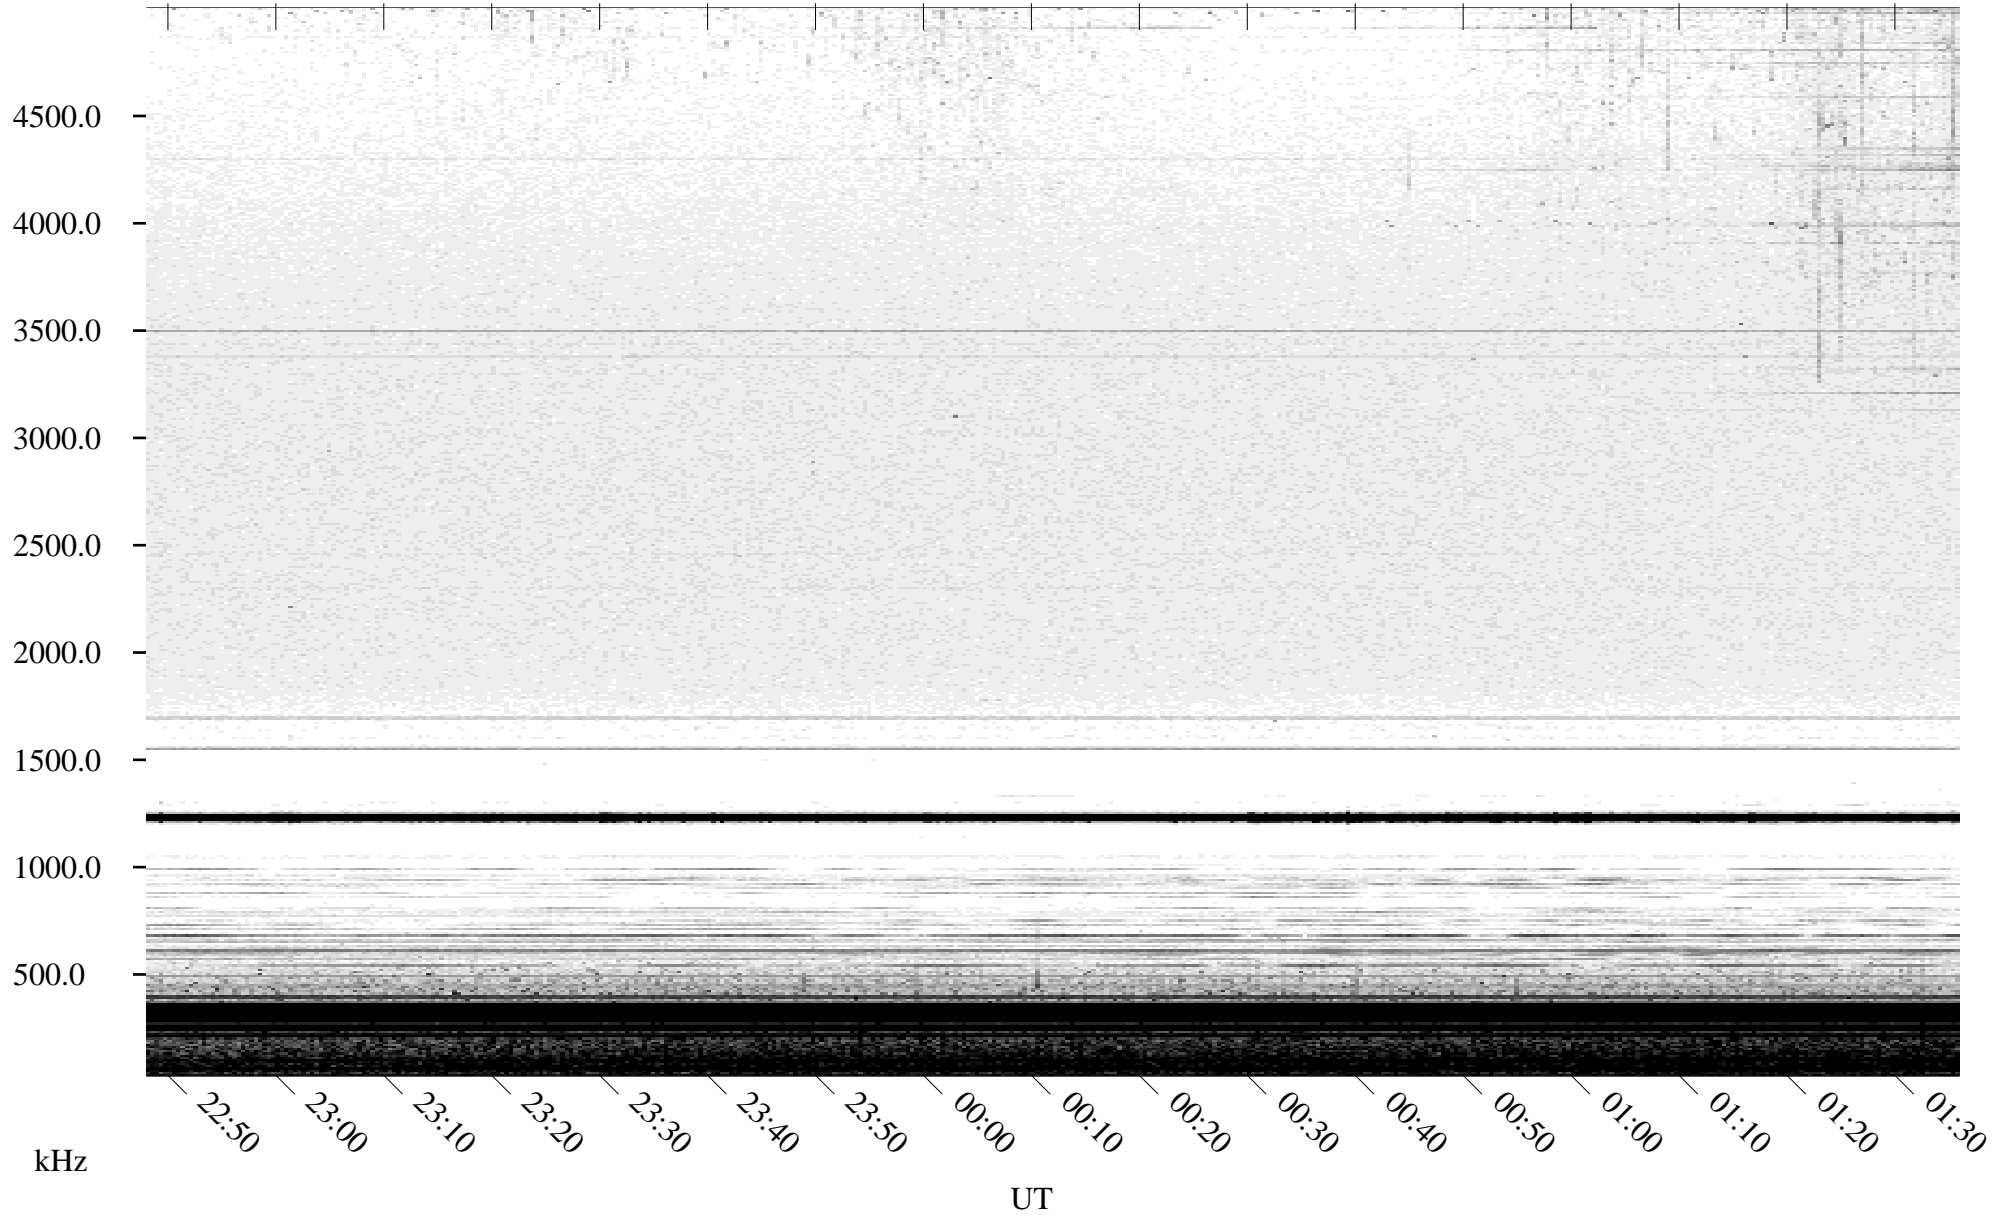

06/29/2005 Churchill, Manitoba

Linear Scale Black = 161 White = 15

ch05180l.r00m max_12

Page 1

06/29/2005 Churchill, Manitoba

Linear Scale Black = 161 White = 15

ch05180l.r00m max_12

Page 2

06/30/2005 Churchill, Manitoba

Linear Scale Black = 161 White = 15

ch05180l.r00m max_12

Page 3

06/30/2005 Churchill, Manitoba

Linear Scale Black = 161 White = 15

ch05180l.r00m max_12

Page 4

06/30/2005 Churchill, Manitoba

Linear Scale Black = 161 White = 15

ch05180l.r00m max_12

Page 5

06/30/2005 Churchill, Manitoba

Linear Scale Black = 161 White = 15

ch05180l.r00m max_12

Page 6

06/30/2005 Churchill, Manitoba

Linear Scale Black = 161 White = 15

ch05180l.r00m max_12

Page 7

06/30/2005 Churchill, Manitoba

Linear Scale Black = 161 White = 15

ch05180l.r00m max_12