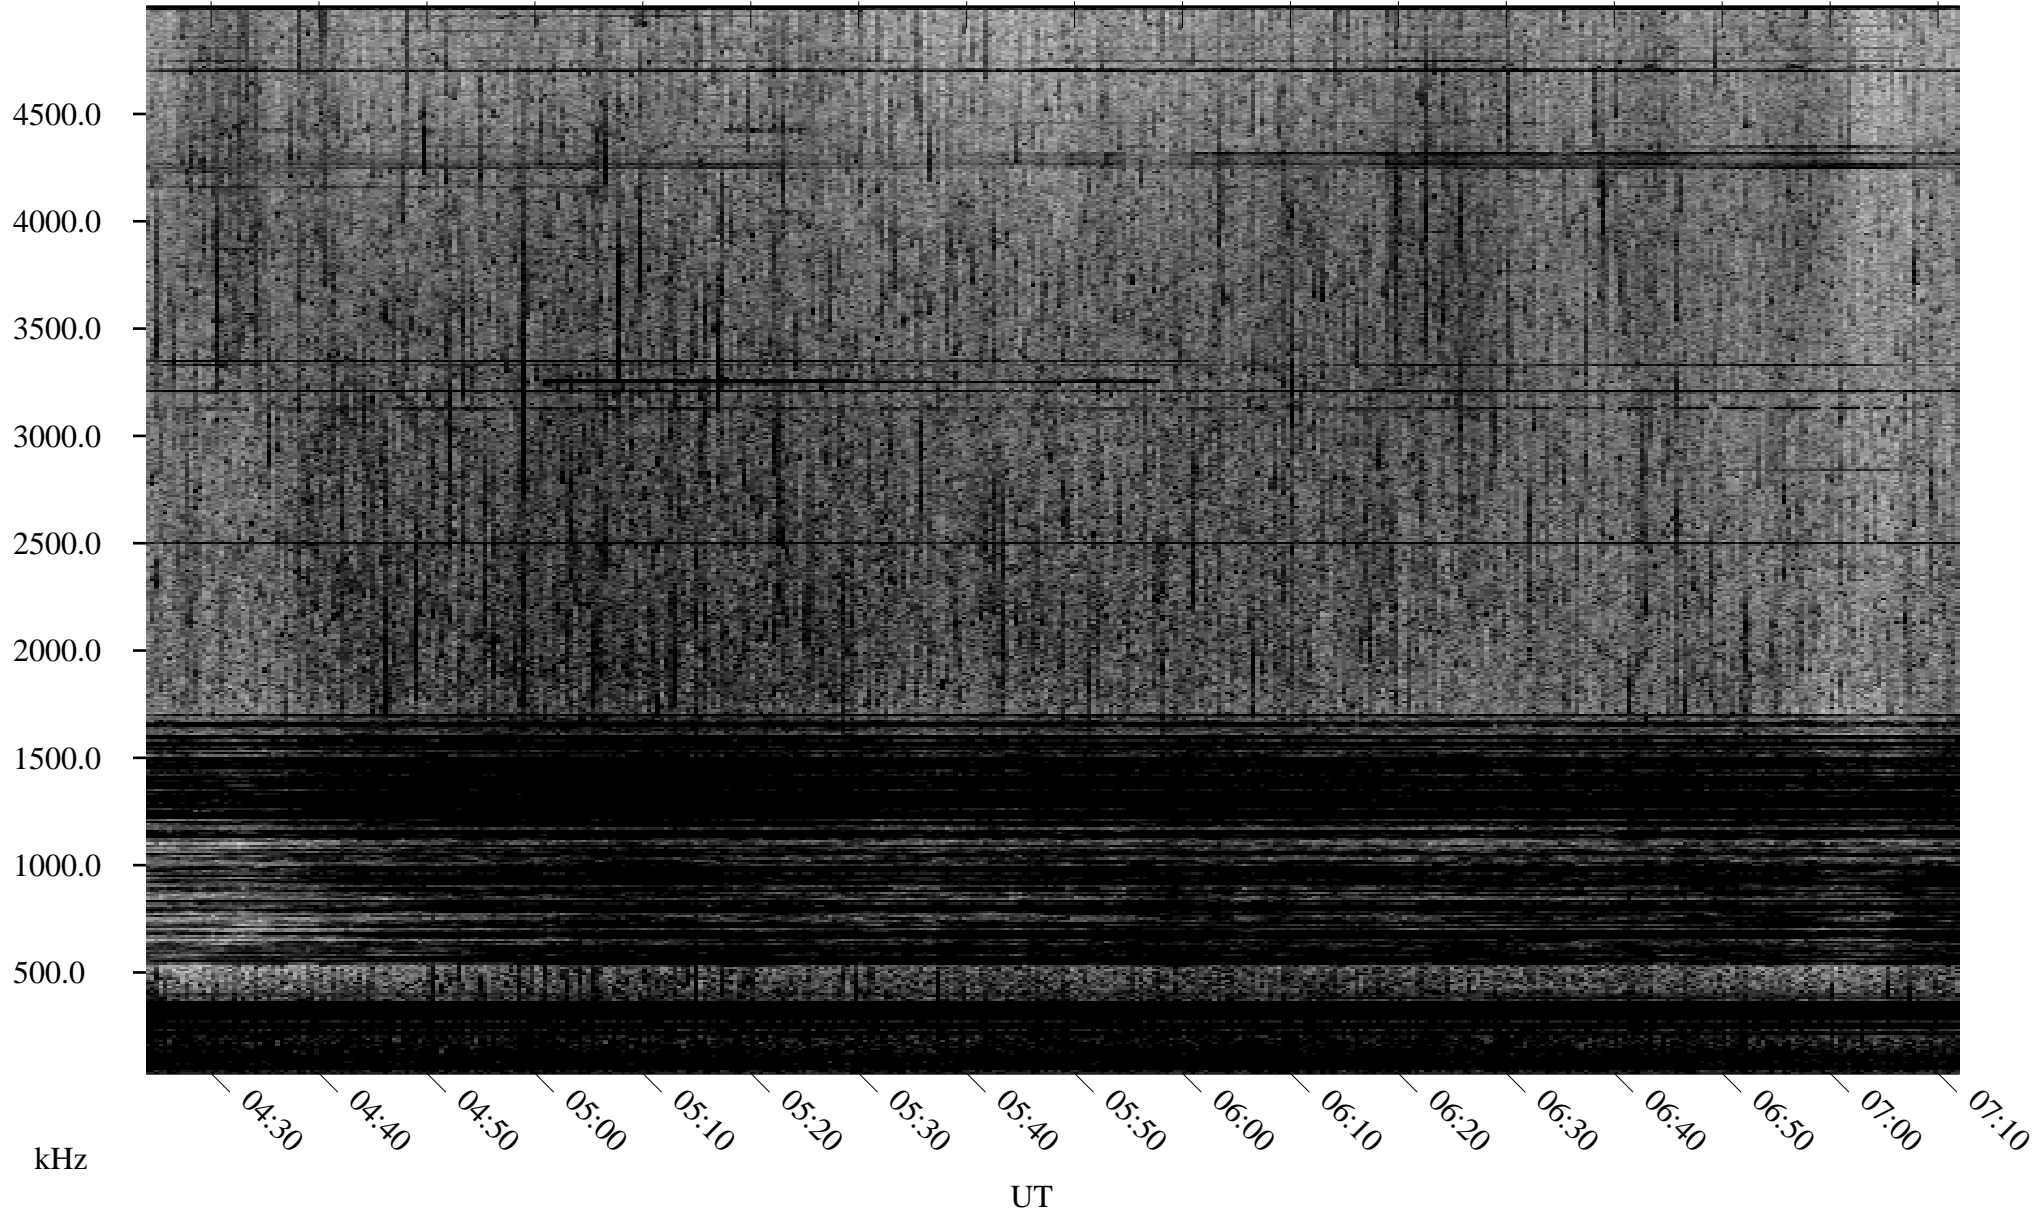

06/29/2005 Churchill, Manitoba

Linear Scale Black = 161 White = 15

ch05180l.r00m max_12

Page 1

06/29/2005 Churchill, Manitoba

Linear Scale Black = 161 White = 15

ch05180l.r00m max_12

Page 2

06/30/2005 Churchill, Manitoba

Linear Scale Black = 161 White = 15

ch05180l.r00m max_12

Page 3

06/30/2005 Churchill, Manitoba

Linear Scale Black = 161 White = 15

ch05180l.r00m max_12

Page 4

06/30/2005 Churchill, Manitoba

Linear Scale Black = 161 White = 15

ch05180l.r00m max_12

Page 5

06/30/2005 Churchill, Manitoba

Linear Scale Black = 161 White = 15

ch05180l.r00m max_12

Page 6

06/30/2005 Churchill, Manitoba

Linear Scale Black = 161 White = 15

ch05180l.r00m max_12

Page 7

06/30/2005 Churchill, Manitoba

Linear Scale Black = 161 White = 15

ch05180l.r00m max_12