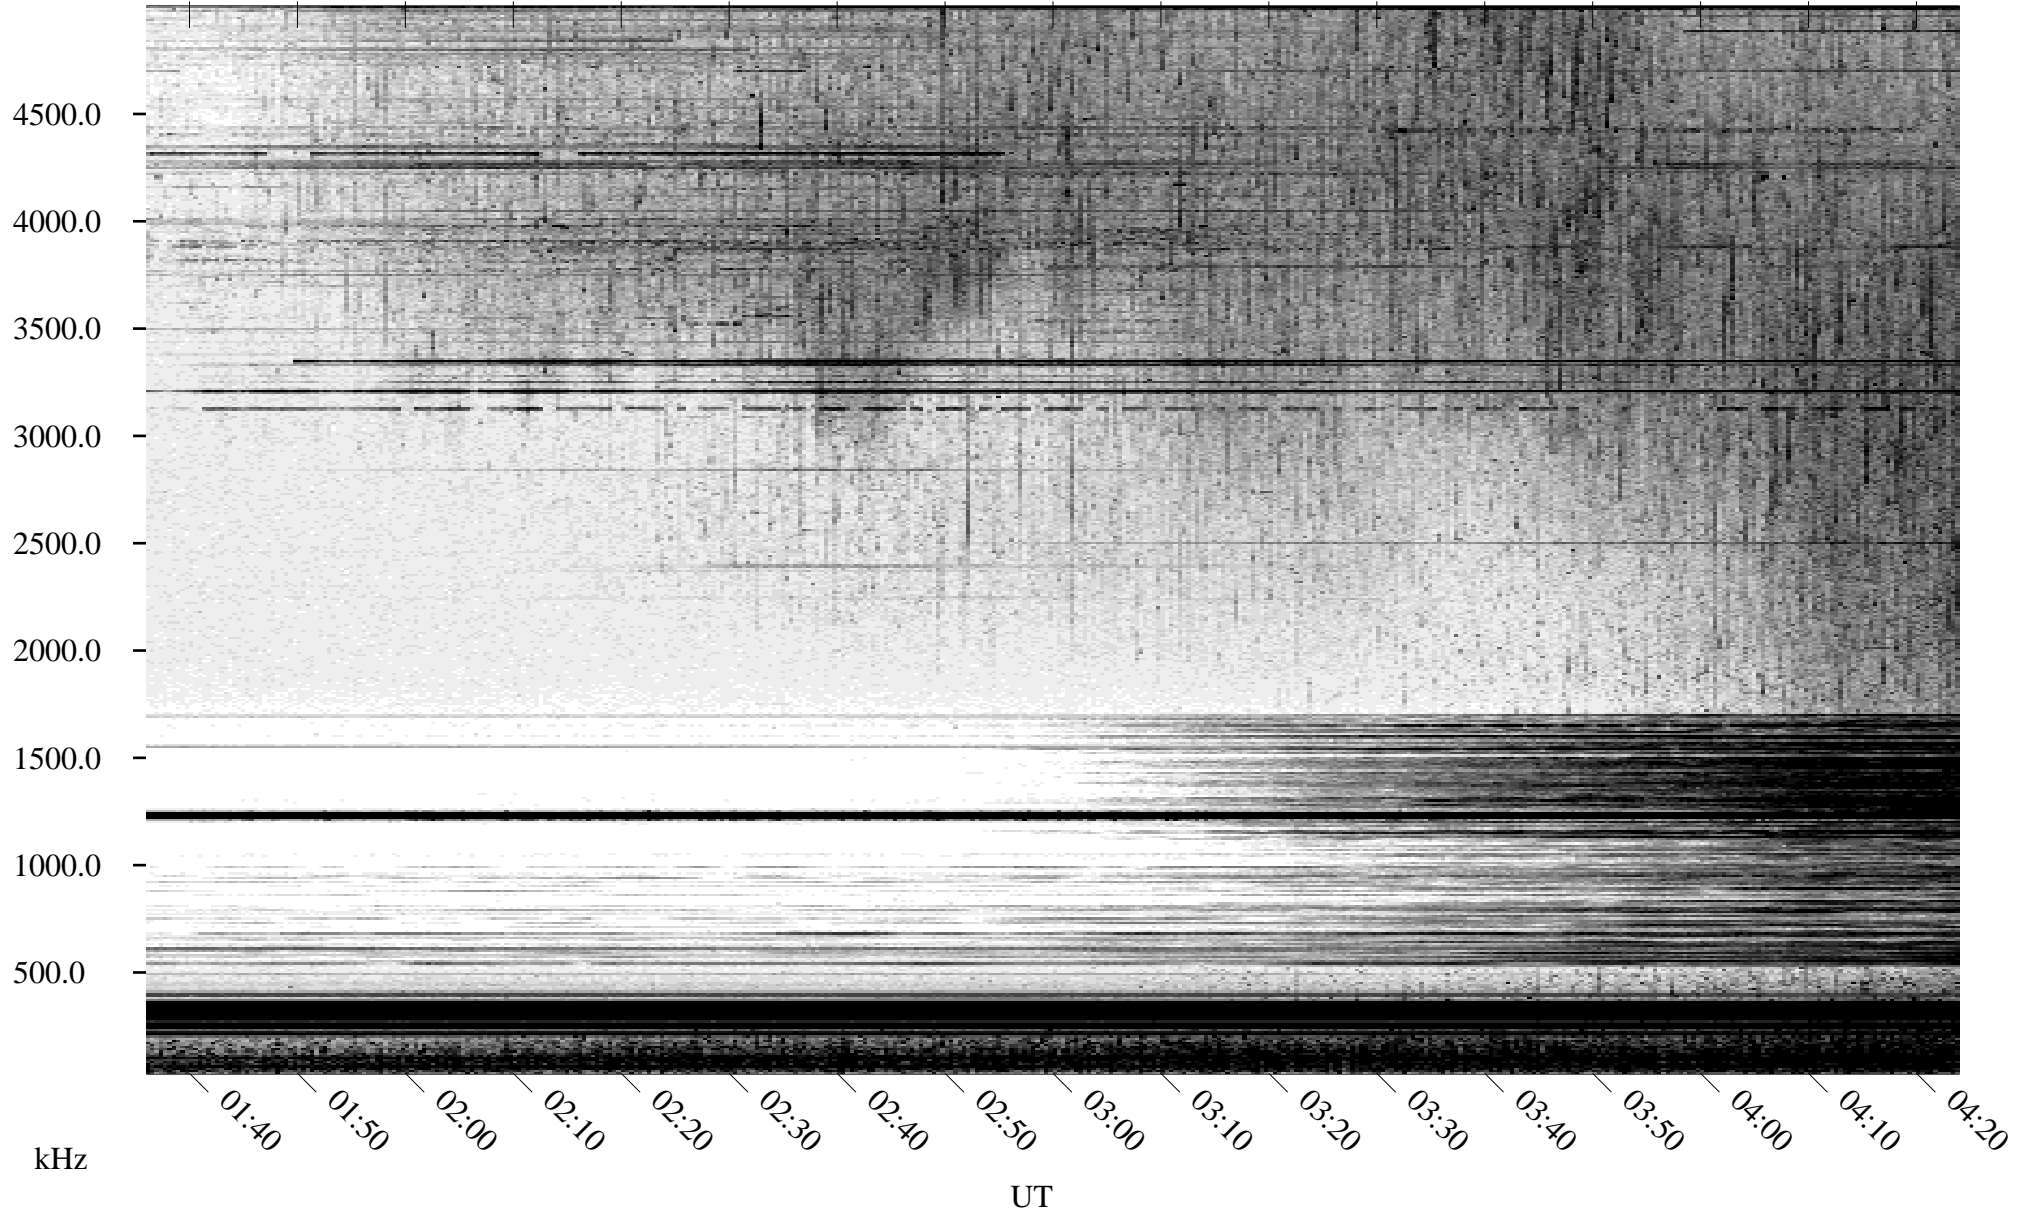

# 06/30/2005 Churchill, Manitoba

Linear Scale    Black = 161    White = 15

ch051811.r00m max\_12

Page 1

# 06/30/2005 Churchill, Manitoba

Linear Scale    Black = 161    White = 15

ch051811.r00m max\_12

Page 2

# 07/01/2005 Churchill, Manitoba

Linear Scale    Black = 161    White = 15

ch051811.r00m max\_12

Page 3

# 07/01/2005 Churchill, Manitoba

Linear Scale    Black = 161    White = 15

ch051811.r00m max\_12

Page 4