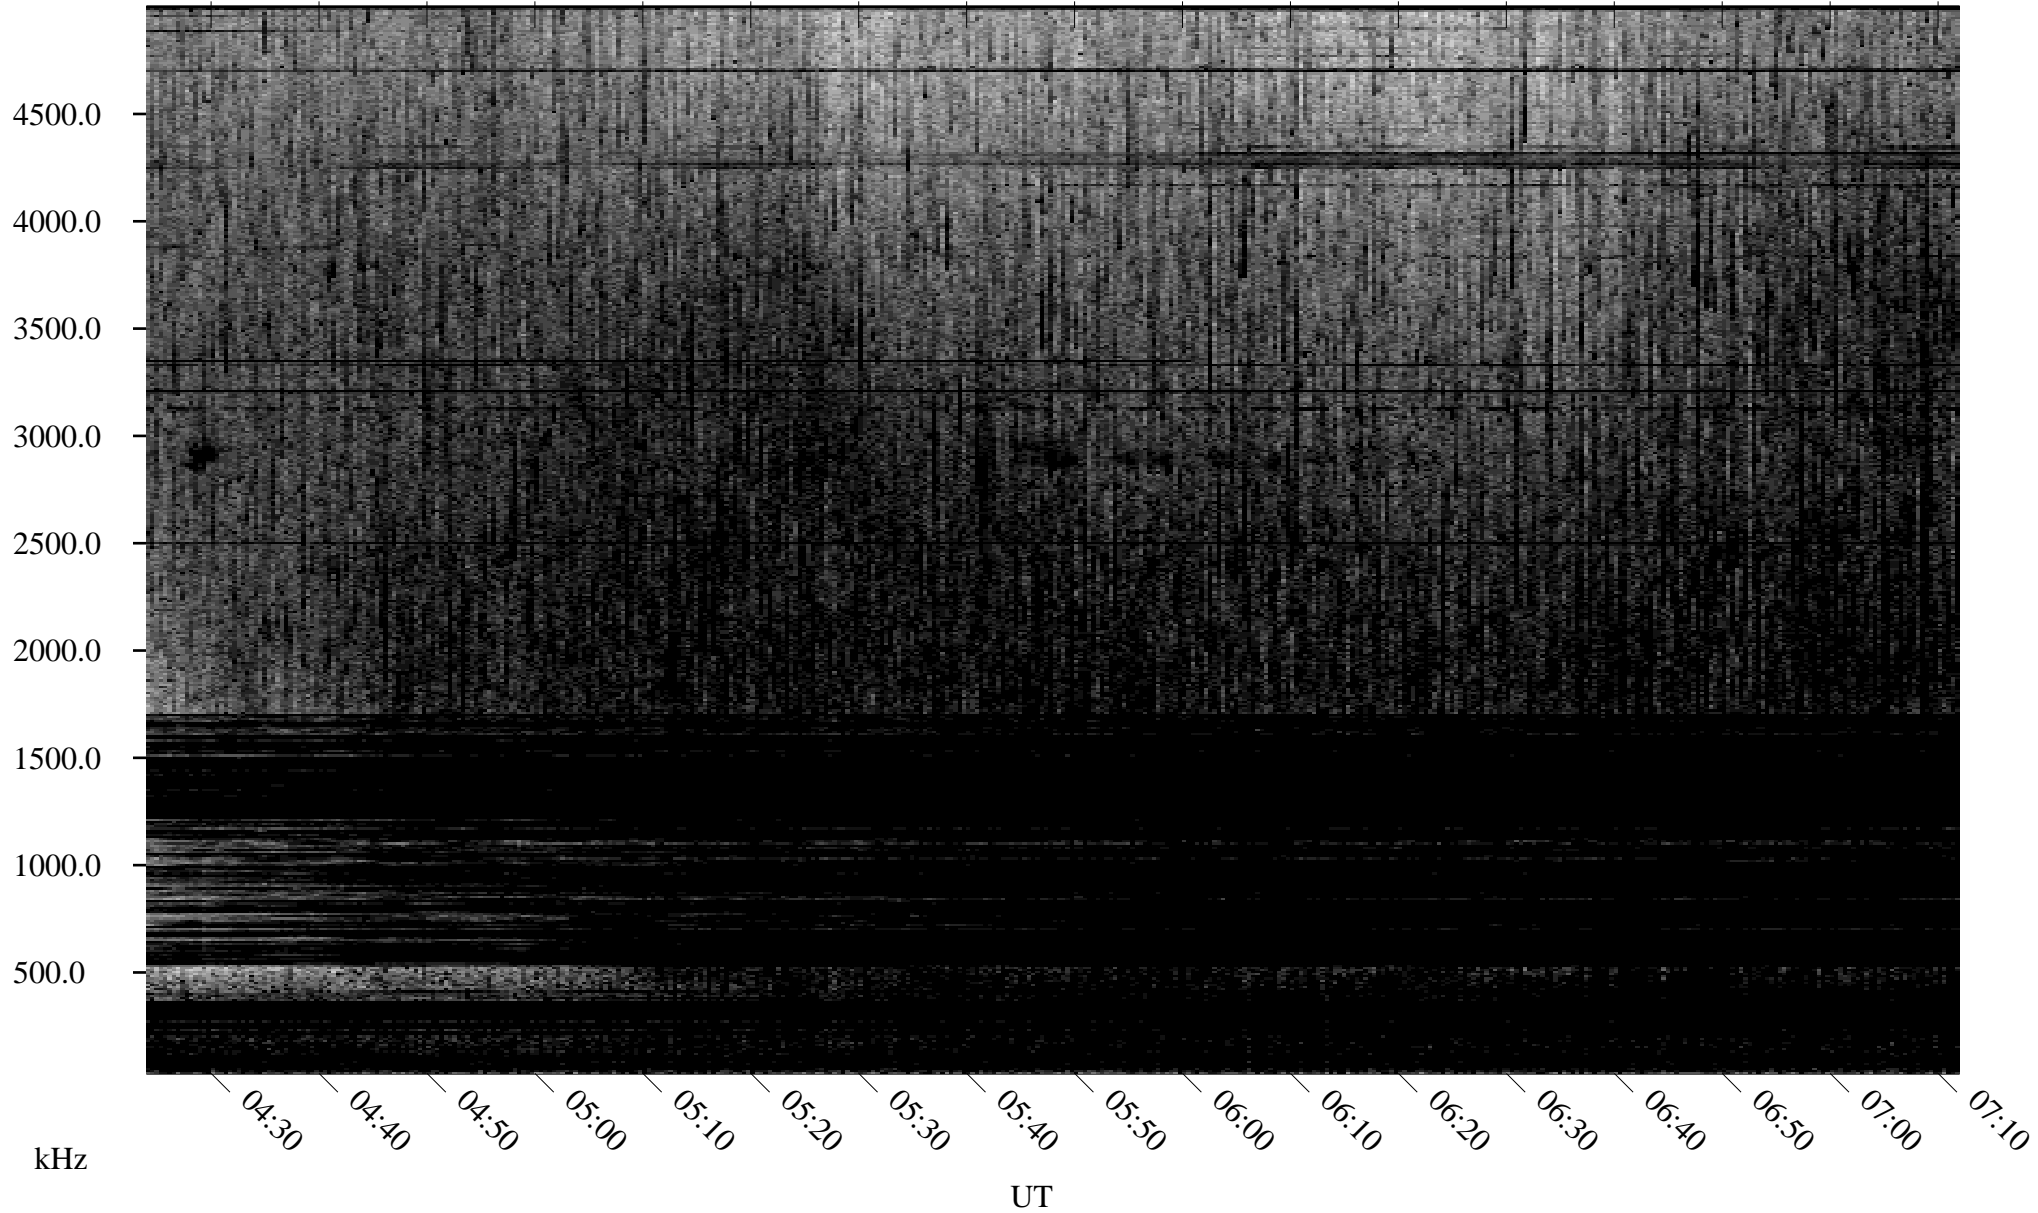

# 06/30/2005 Churchill, Manitoba

Linear Scale    Black = 161    White = 15

ch051811.r00m max\_12

Page 1

# 06/30/2005 Churchill, Manitoba

Linear Scale    Black = 161    White = 15

ch051811.r00m max\_12

Page 2

# 07/01/2005 Churchill, Manitoba

Linear Scale    Black = 161    White = 15

ch051811.r00m max\_12

Page 3

# 07/01/2005 Churchill, Manitoba

Linear Scale    Black = 161    White = 15

ch051811.r00m max\_12

Page 4