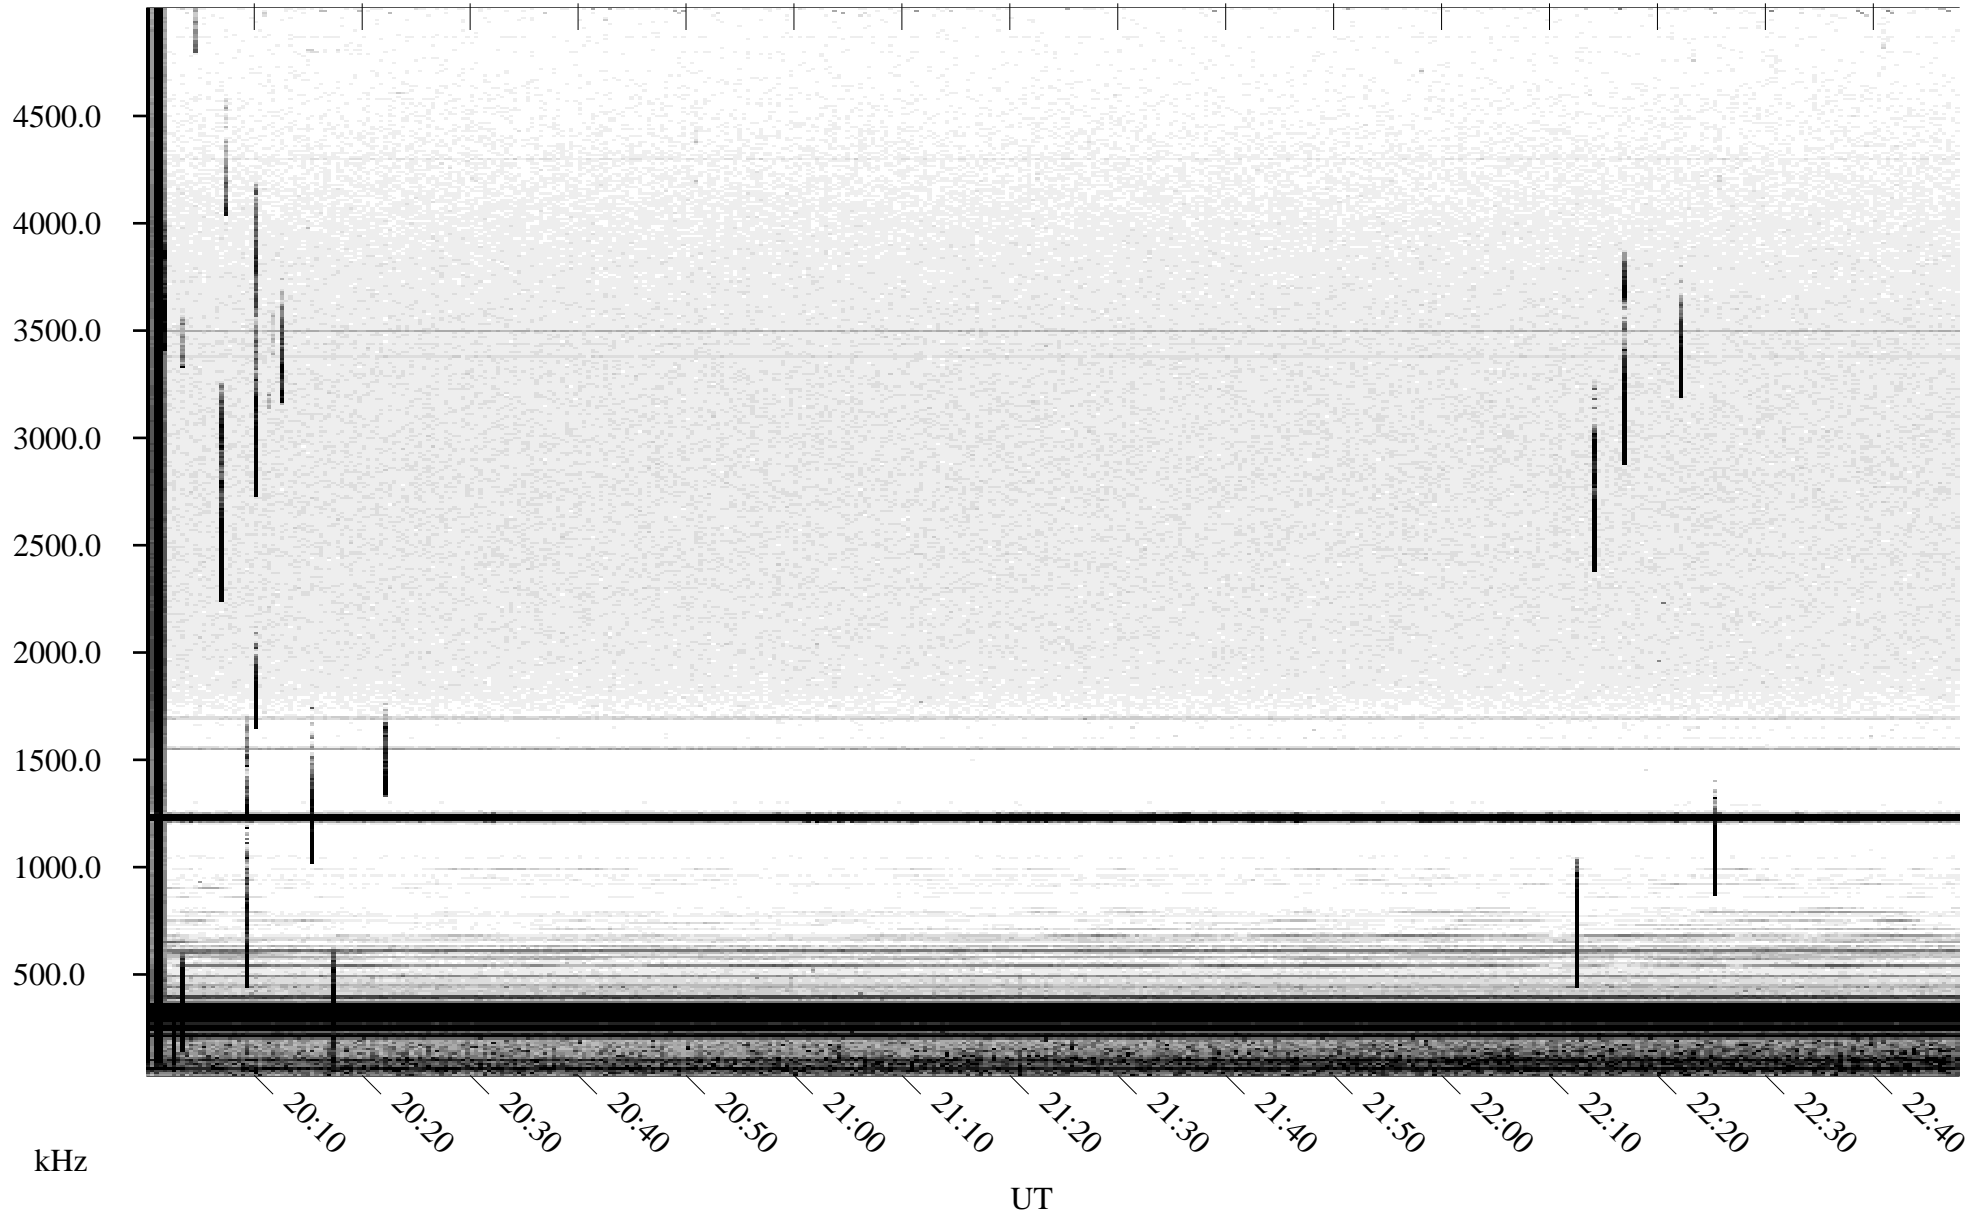

# 06/30/2005 Churchill, Manitoba

Linear Scale    Black = 161    White = 15

ch051811.r00m max\_12

Page 1

# 06/30/2005 Churchill, Manitoba

Linear Scale    Black = 161    White = 15

ch051811.r00m max\_12

Page 2

# 07/01/2005 Churchill, Manitoba

Linear Scale    Black = 161    White = 15

ch051811.r00m max\_12

Page 3

# 07/01/2005 Churchill, Manitoba

Linear Scale    Black = 161    White = 15

ch051811.r00m max\_12

Page 4