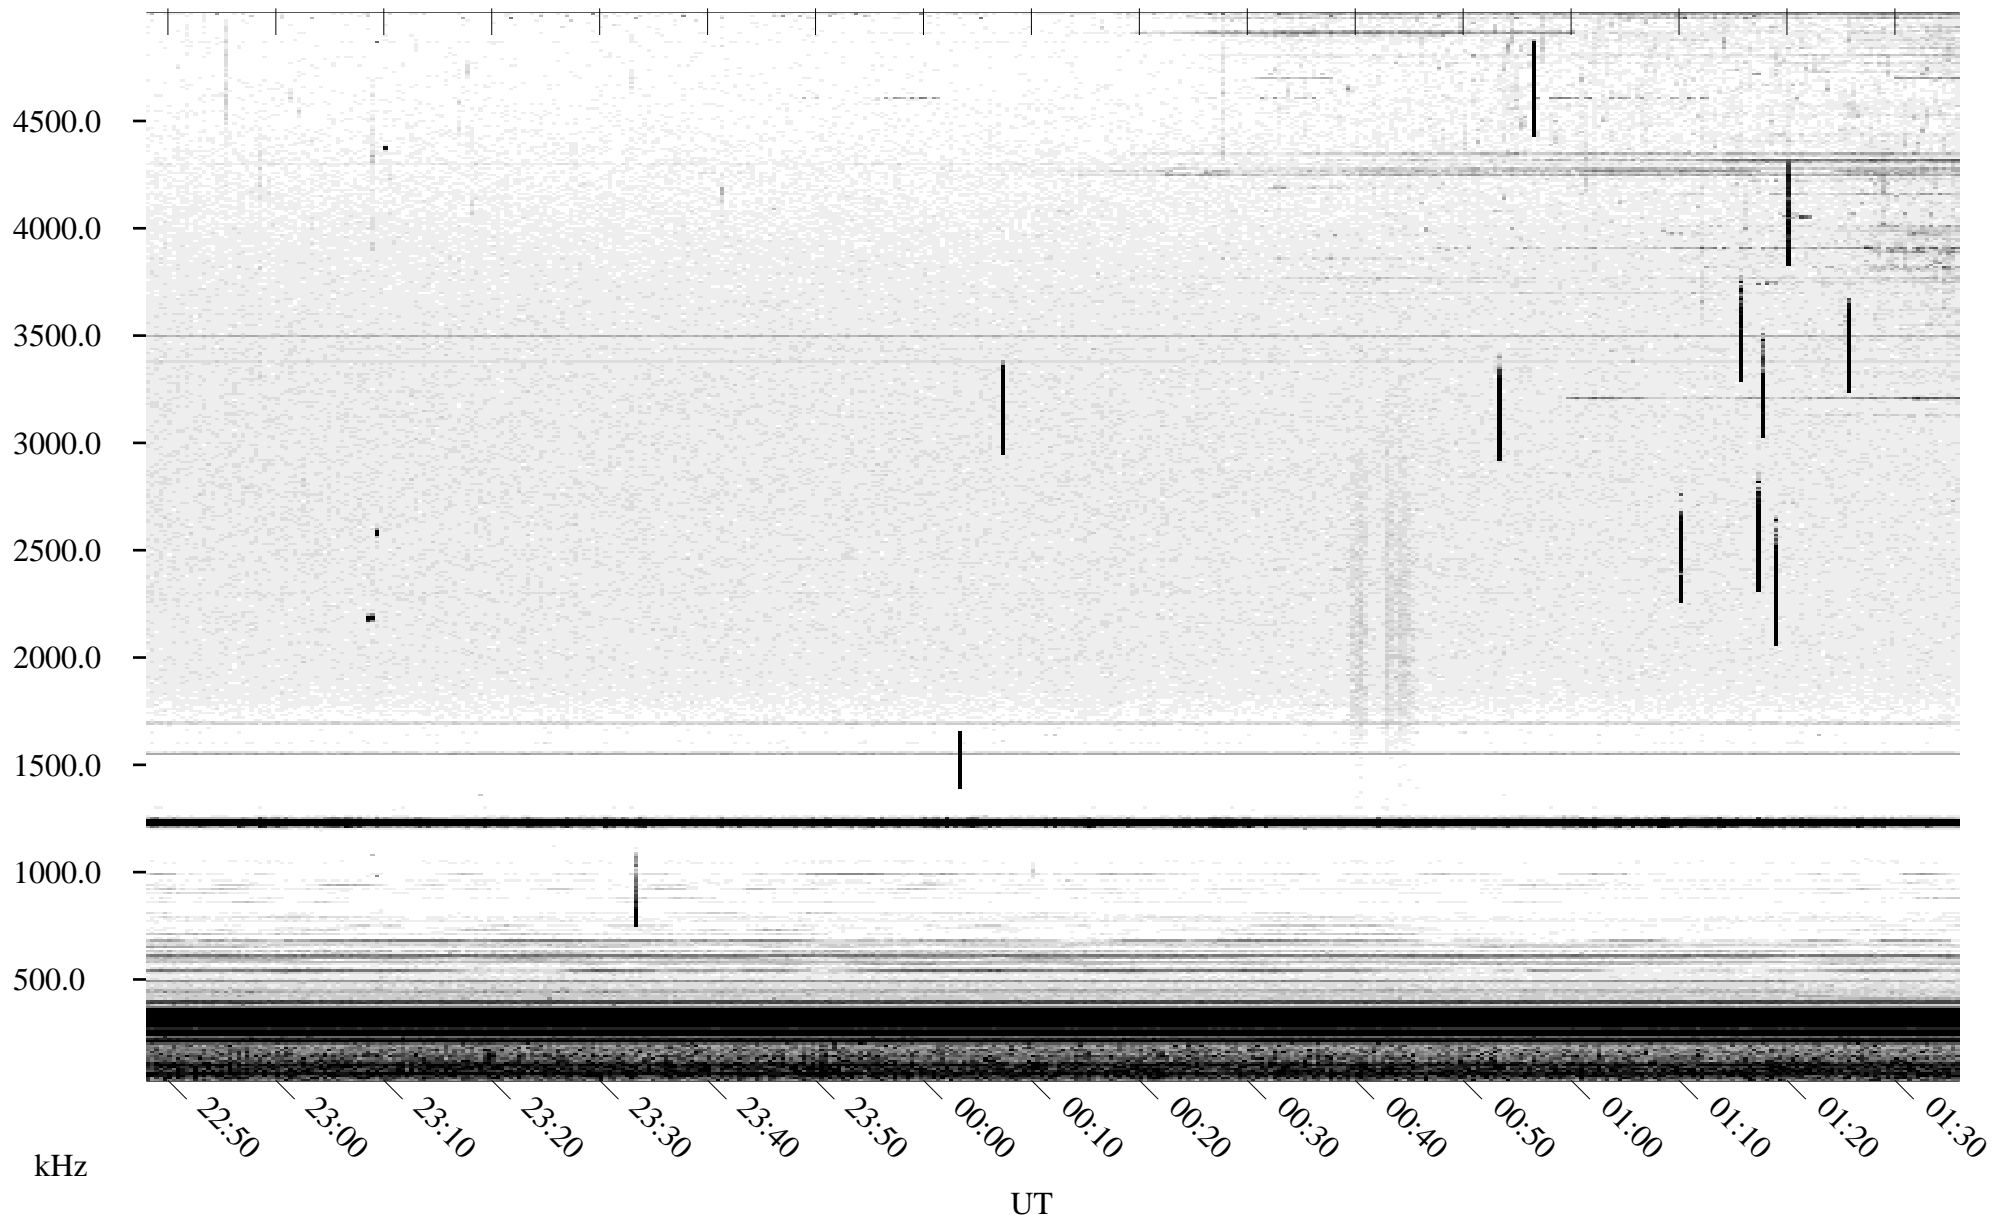

# 06/30/2005 Churchill, Manitoba

Linear Scale    Black = 161    White = 15

ch051811.r00m max\_12

Page 1

# 06/30/2005 Churchill, Manitoba

Linear Scale    Black = 161    White = 15

ch051811.r00m max\_12

Page 2

# 07/01/2005 Churchill, Manitoba

Linear Scale    Black = 161    White = 15

ch051811.r00m max\_12

Page 3

# 07/01/2005 Churchill, Manitoba

Linear Scale    Black = 161    White = 15

ch051811.r00m max\_12

Page 4