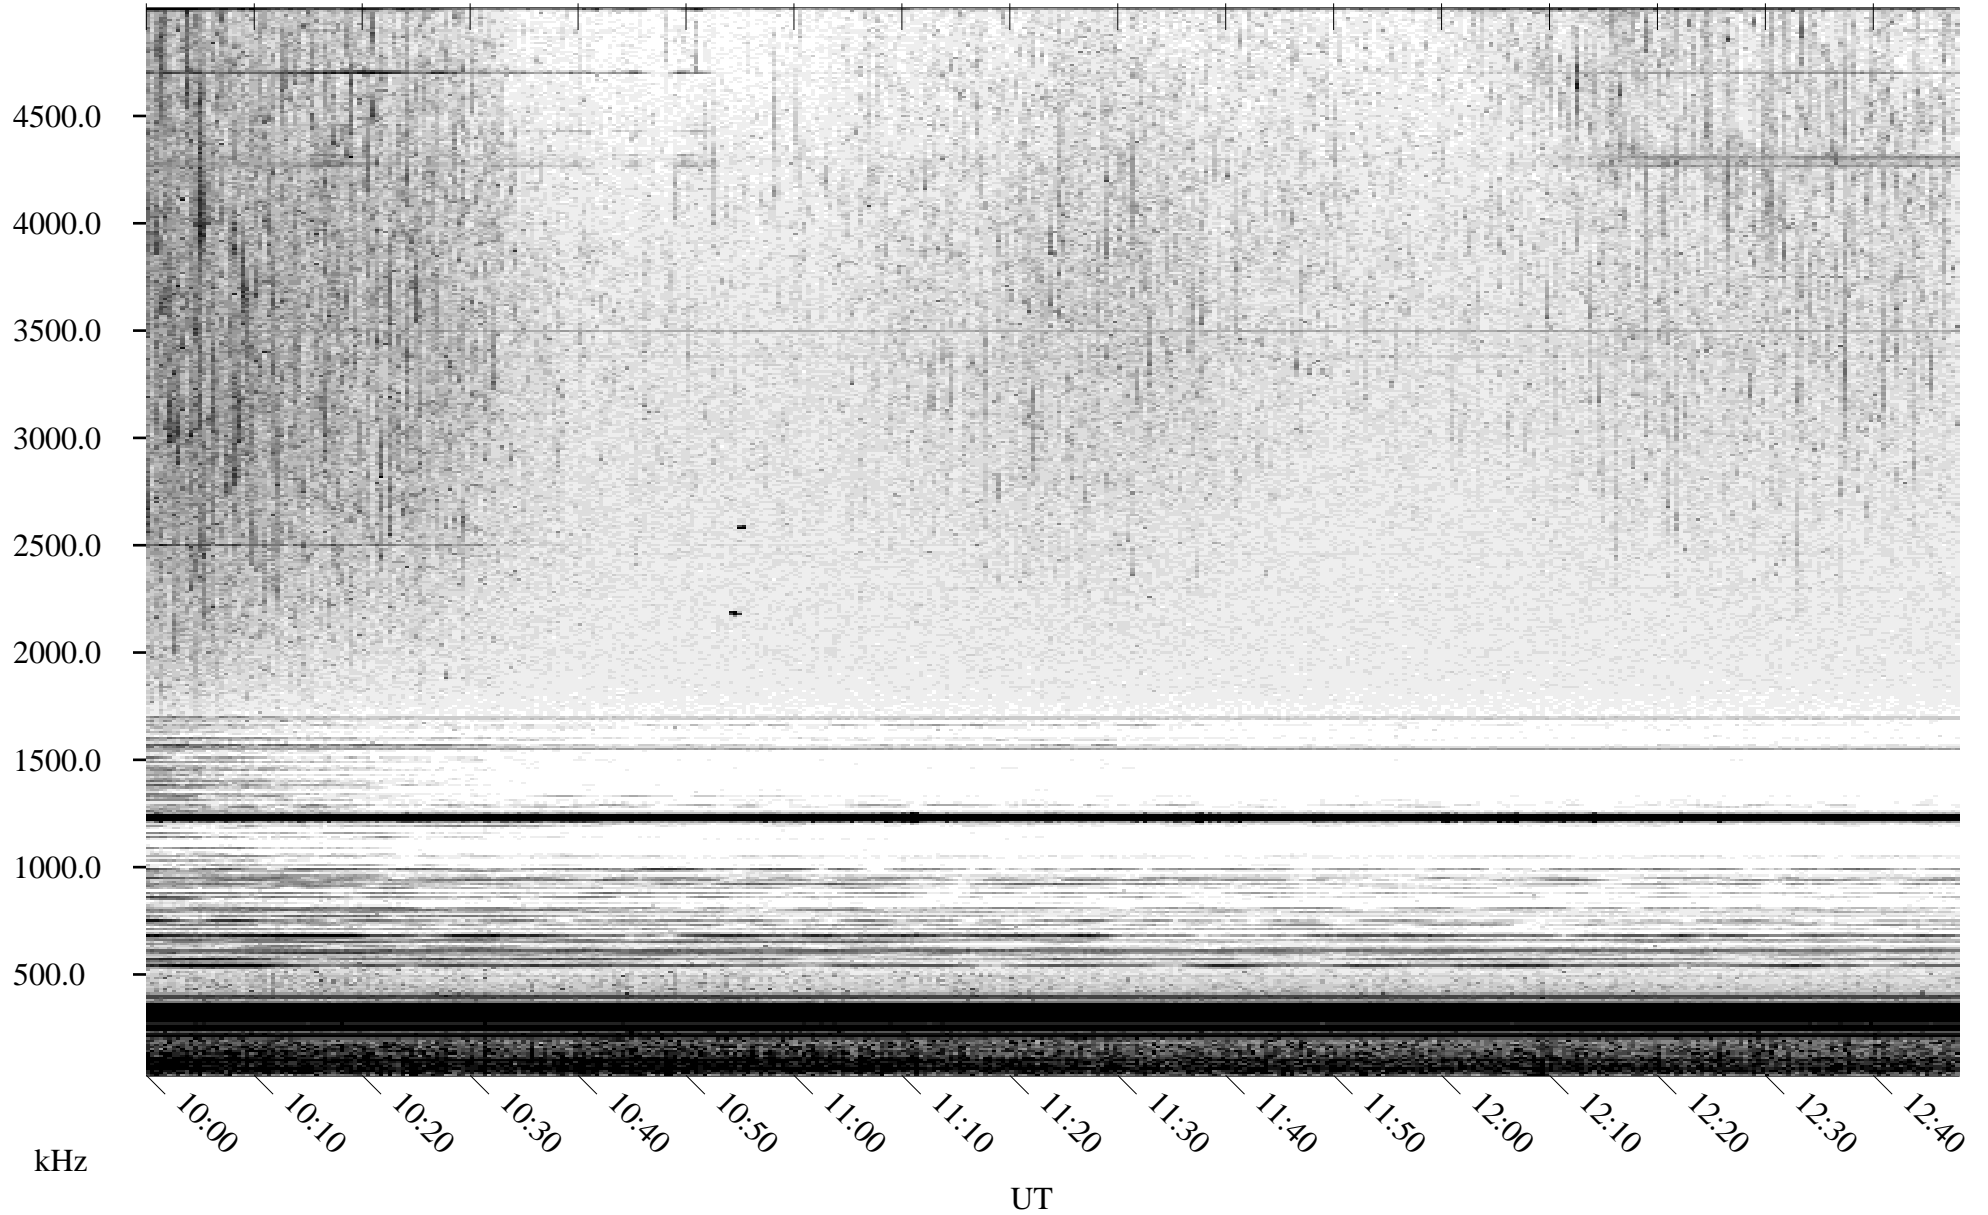

# 07/01/2005 Churchill, Manitoba

Linear Scale    Black = 161    White = 15

ch051811.r00m max\_12

Page 5

# 07/01/2005 Churchill, Manitoba

Linear Scale    Black = 161    White = 15

ch051811.r00m max\_12

Page 6

# 07/01/2005 Churchill, Manitoba

Linear Scale    Black = 161    White = 15

ch051811.r00m max\_12

Page 7

# 07/01/2005 Churchill, Manitoba

Linear Scale    Black = 161    White = 15

ch051811.r00m max\_12