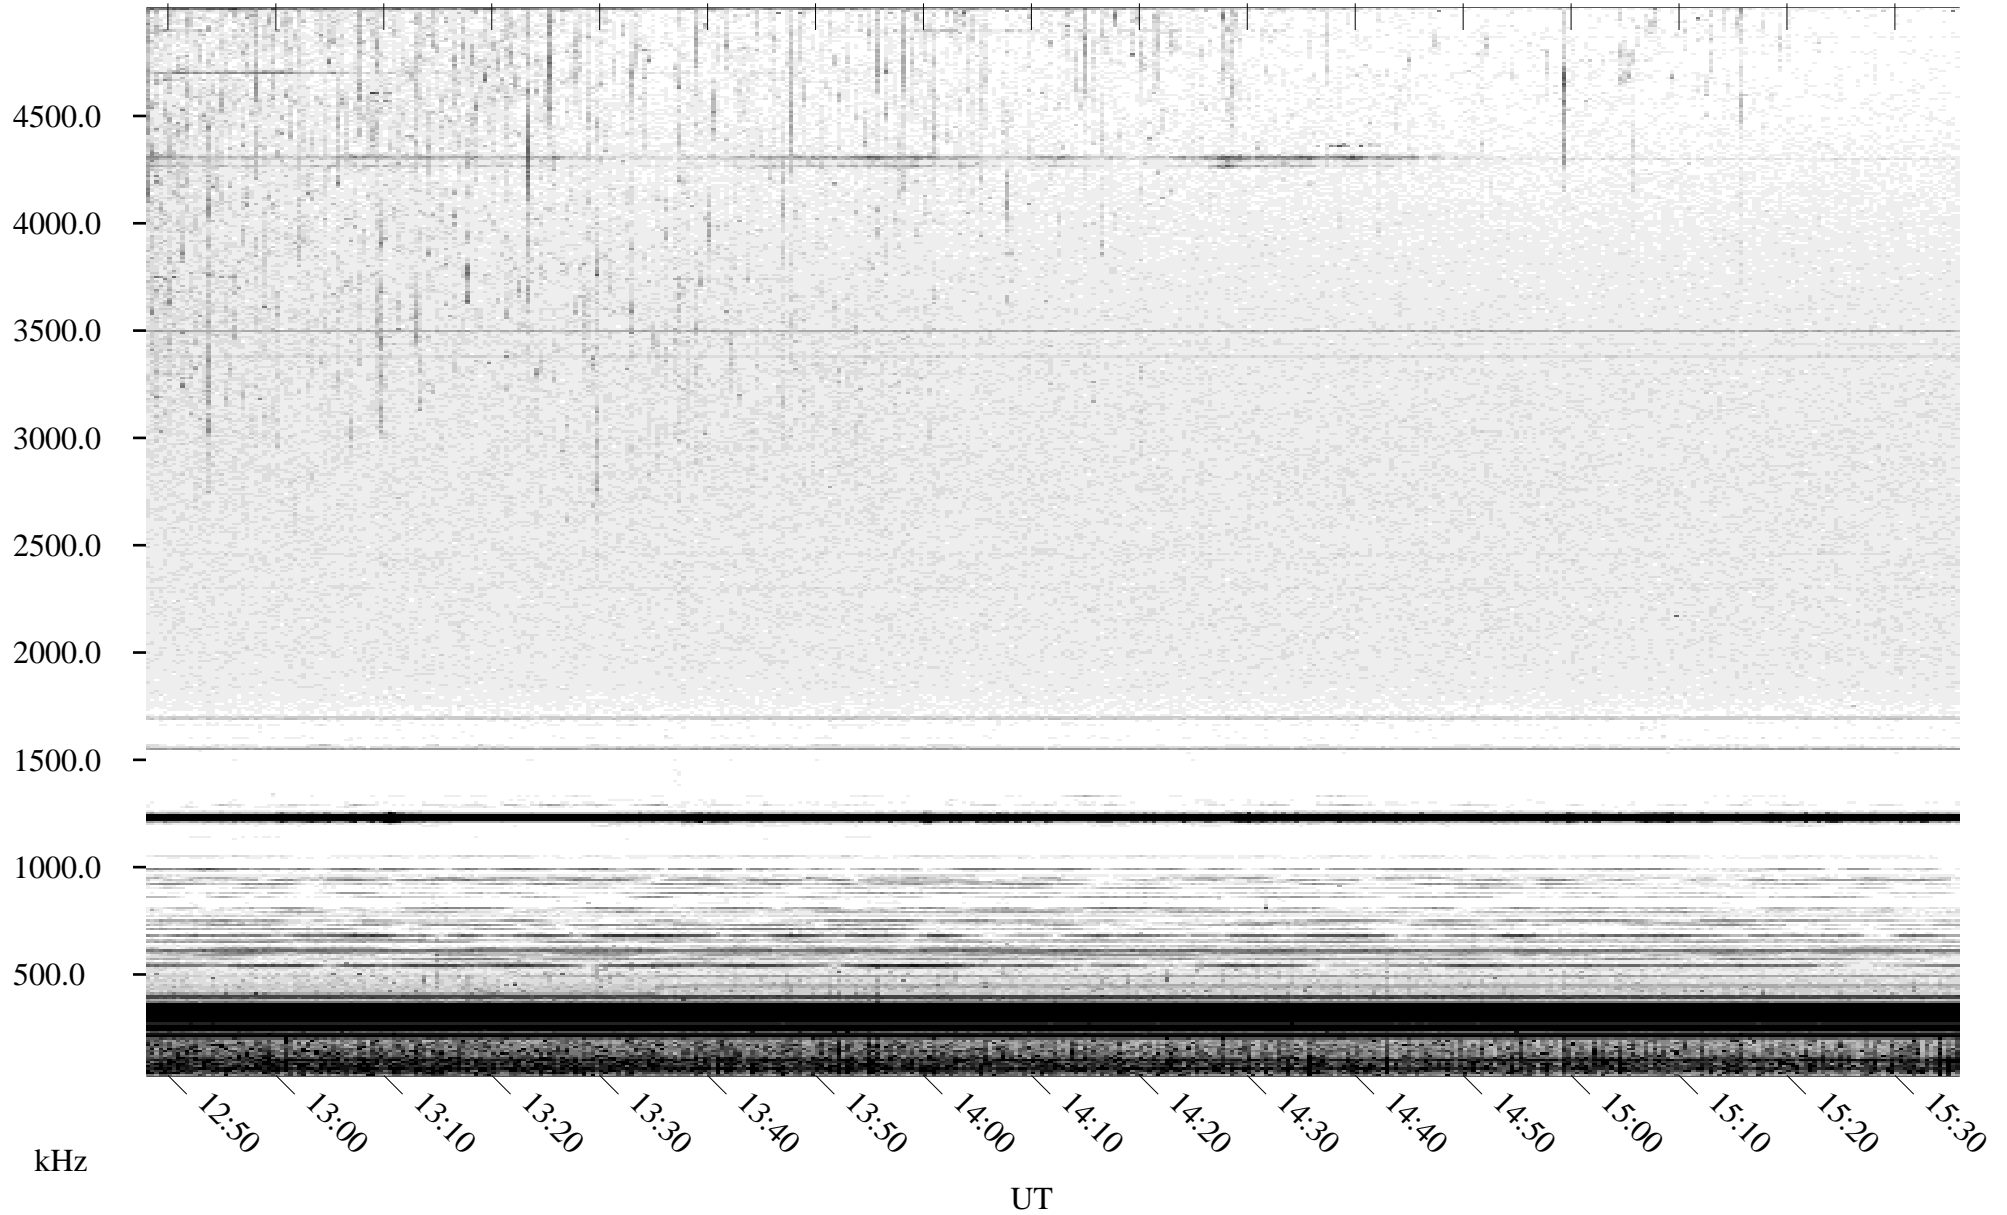

# 07/01/2005 Churchill, Manitoba

Linear Scale    Black = 161    White = 15

ch051811.r00m max\_12

Page 5

# 07/01/2005 Churchill, Manitoba

Linear Scale    Black = 161    White = 15

ch051811.r00m max\_12

Page 6

# 07/01/2005 Churchill, Manitoba

Linear Scale    Black = 161    White = 15

ch051811.r00m max\_12

Page 7

# 07/01/2005 Churchill, Manitoba

Linear Scale    Black = 161    White = 15

ch051811.r00m max\_12