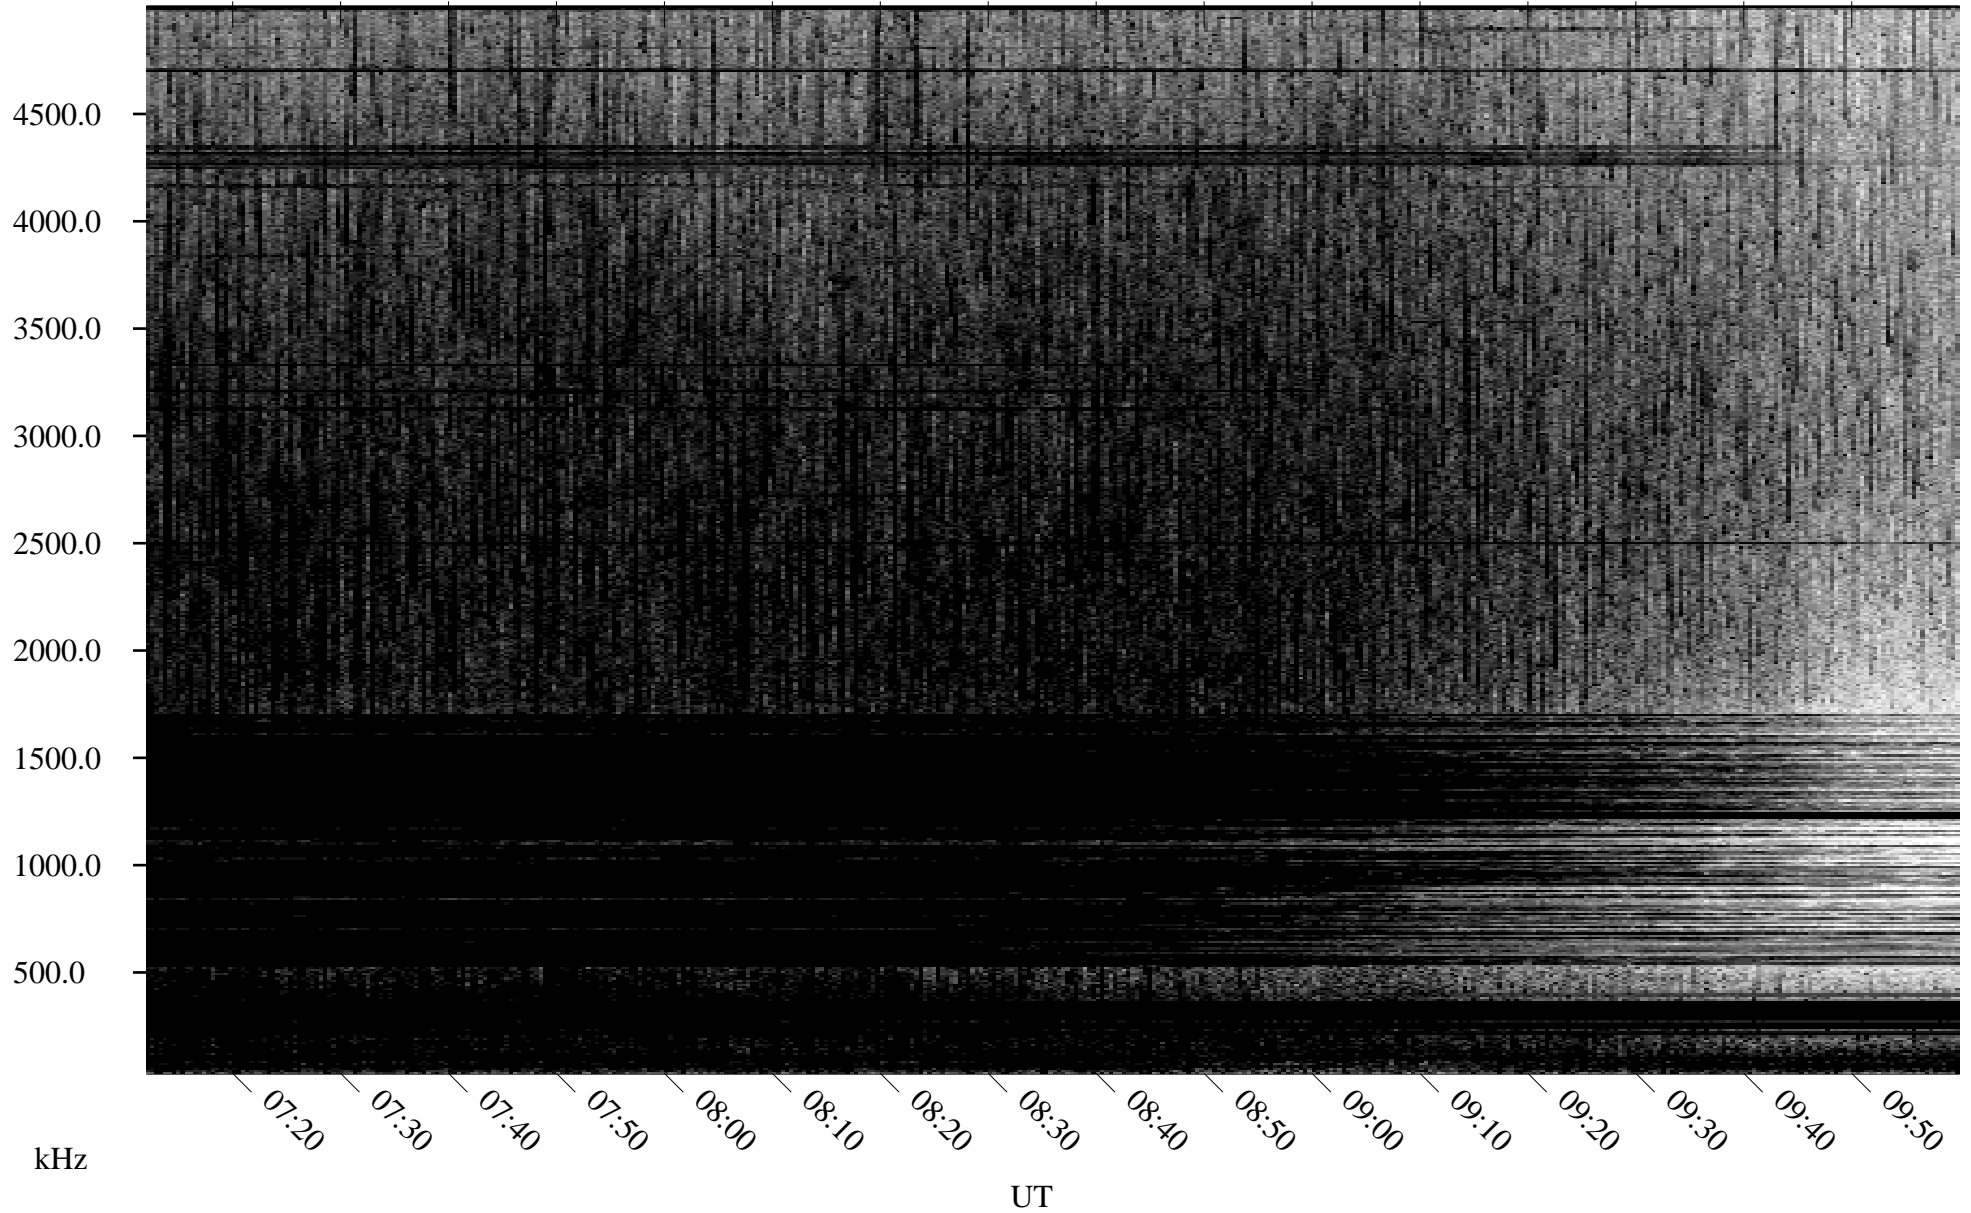

# 07/01/2005 Churchill, Manitoba

Linear Scale    Black = 161    White = 15

ch051811.r00m max\_12

Page 3

# 07/01/2005 Churchill, Manitoba

Linear Scale    Black = 161    White = 15

ch051811.r00m max\_12

Page 4

# 07/01/2005 Churchill, Manitoba

Linear Scale    Black = 161    White = 15

ch051811.r00m max\_12

Page 5

# 07/01/2005 Churchill, Manitoba

Linear Scale    Black = 161    White = 15

ch051811.r00m max\_12

Page 6