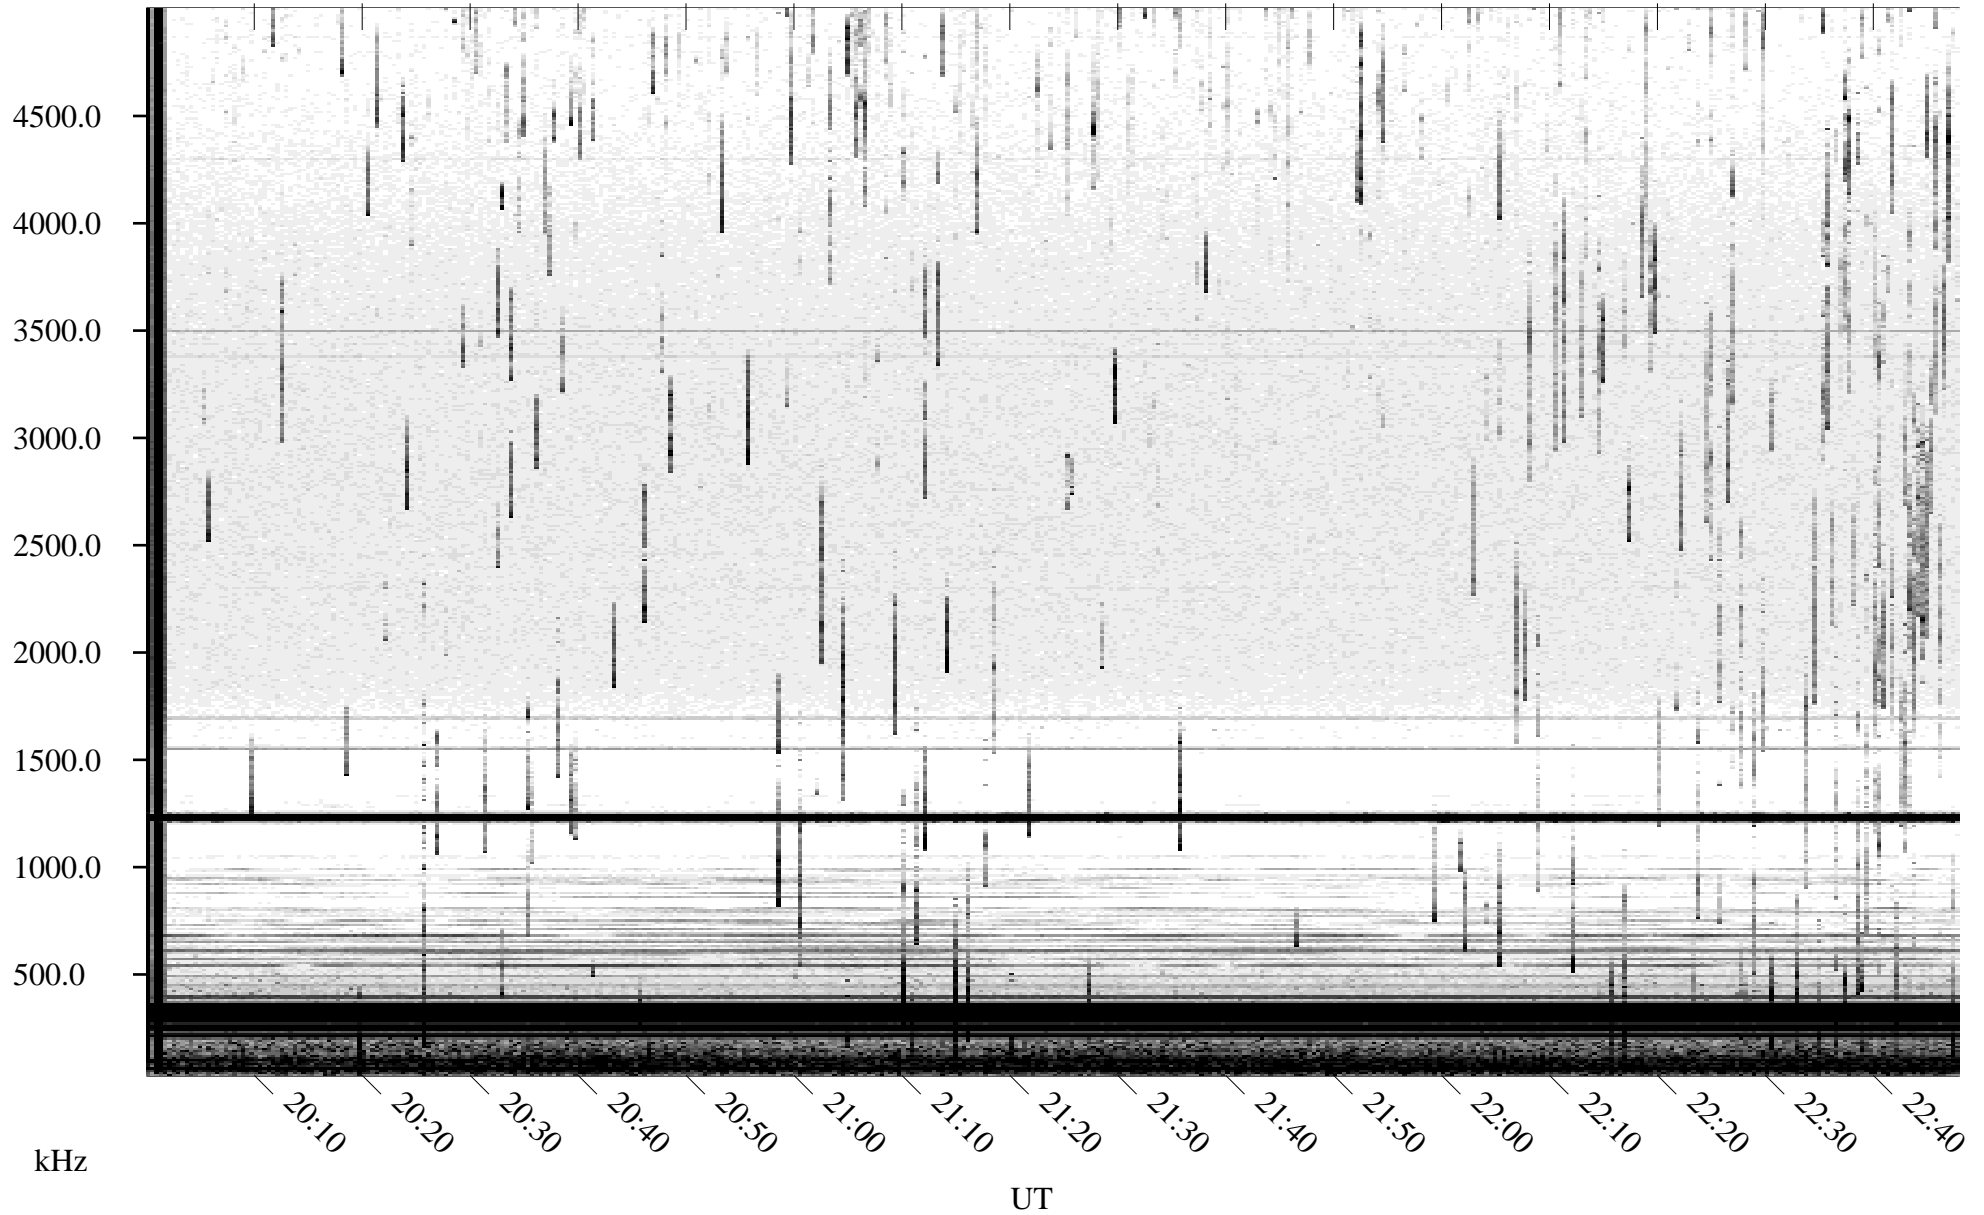

07/01/2005 Churchill, Manitoba

Linear Scale Black = 161 White = 15

ch05182l.r00m max_12

Page 1

07/01/2005 Churchill, Manitoba

Linear Scale Black = 161 White = 15

ch05182l.r00m max_12

Page 2

07/02/2005 Churchill, Manitoba

Linear Scale Black = 161 White = 15

ch05182l.r00m max_12

Page 3

07/02/2005 Churchill, Manitoba

Linear Scale Black = 161 White = 15

ch05182l.r00m max_12

Page 4

07/02/2005 Churchill, Manitoba

Linear Scale Black = 161 White = 15

ch05182l.r00m max_12

Page 5

07/02/2005 Churchill, Manitoba

Linear Scale Black = 161 White = 15

ch05182l.r00m max_12

Page 6

07/02/2005 Churchill, Manitoba

Linear Scale Black = 161 White = 15

ch05182l.r00m max_12

Page 7

07/02/2005 Churchill, Manitoba

Linear Scale Black = 161 White = 15

ch05182l.r00m max_12

Page 8