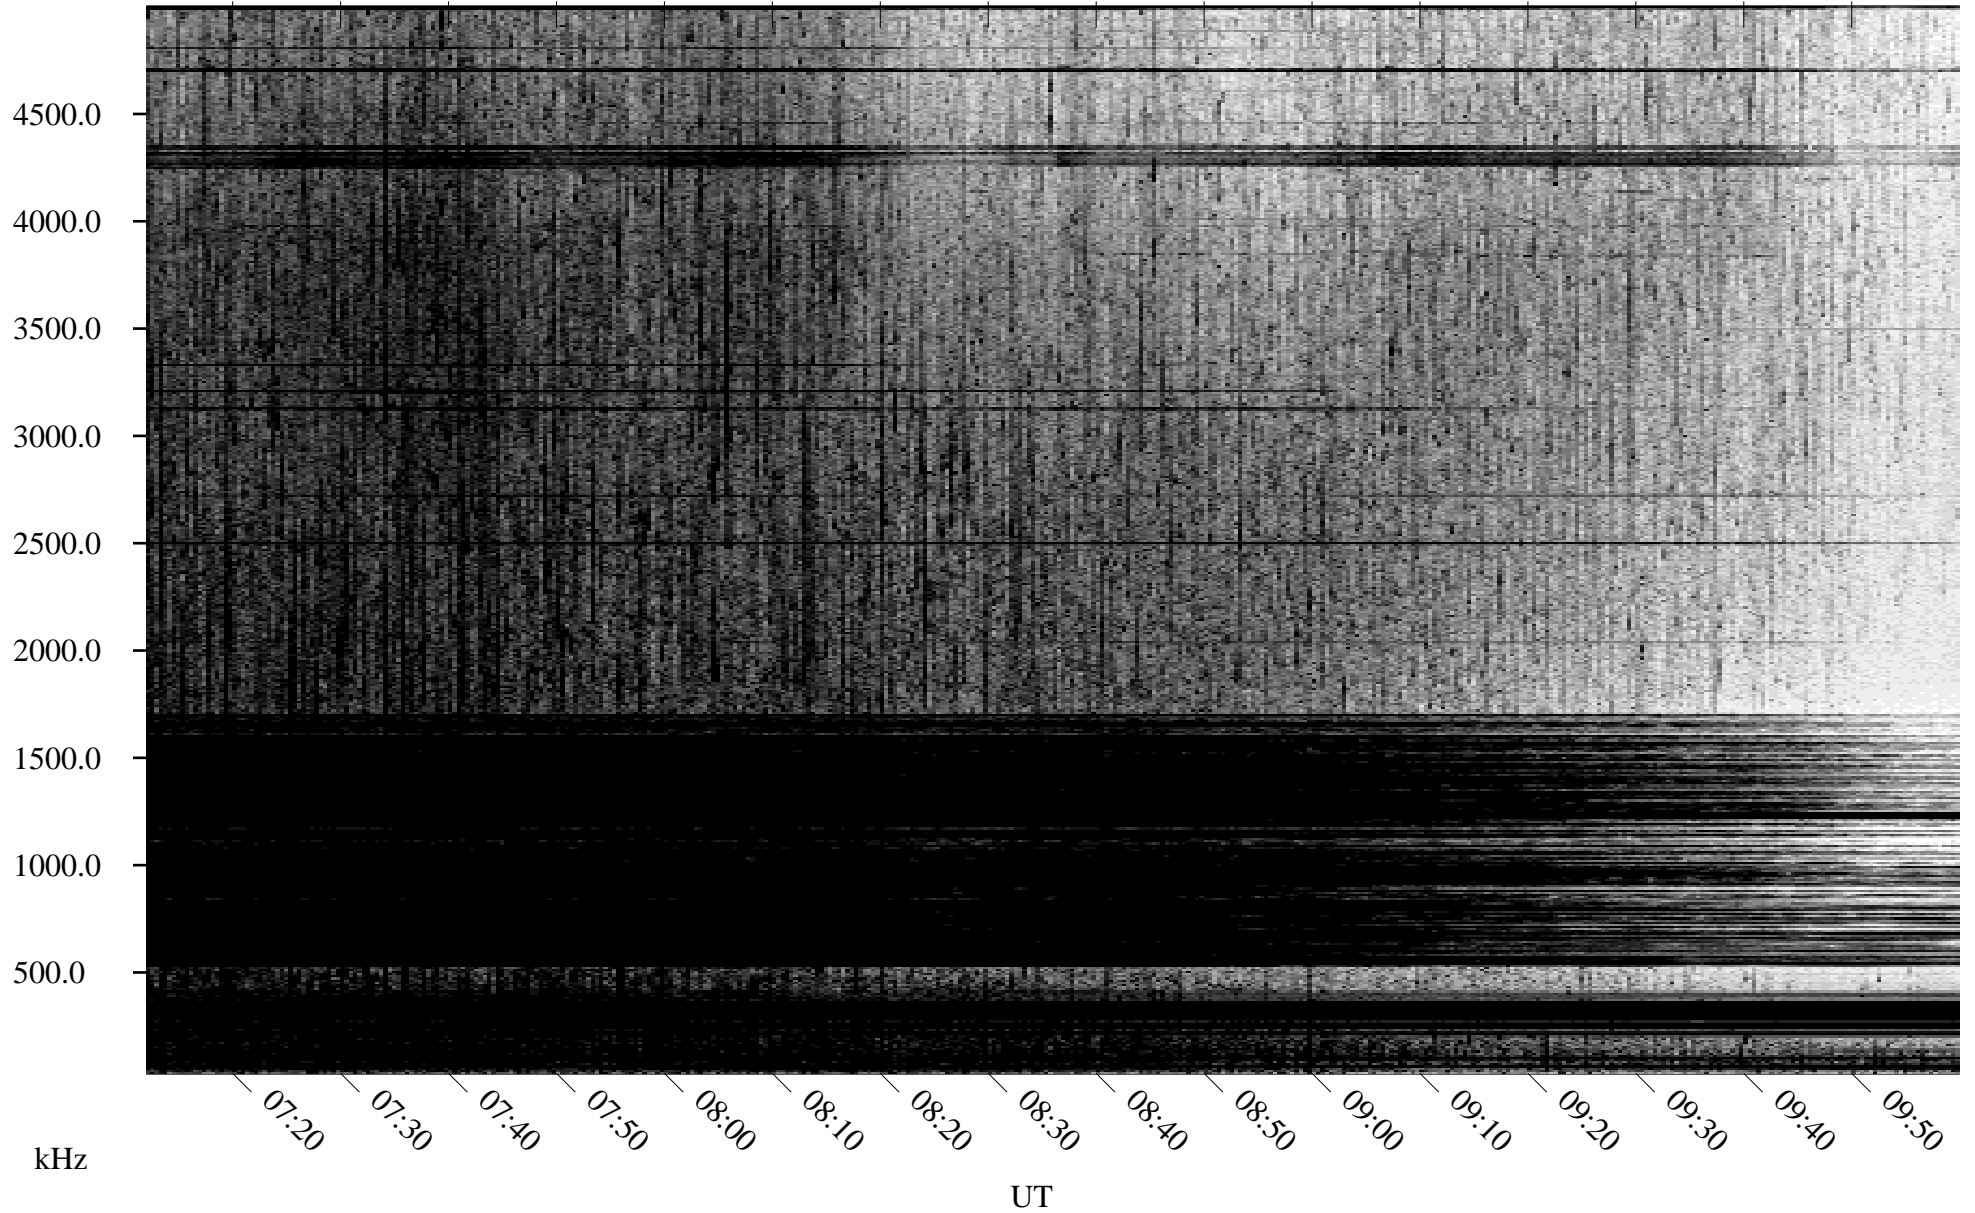

07/01/2005 Churchill, Manitoba

Linear Scale Black = 161 White = 15

ch05182l.r00m max_12

Page 1

07/01/2005 Churchill, Manitoba

Linear Scale Black = 161 White = 15

ch05182l.r00m max_12

Page 2

07/02/2005 Churchill, Manitoba

Linear Scale Black = 161 White = 15

ch05182l.r00m max_12

Page 3

07/02/2005 Churchill, Manitoba

Linear Scale Black = 161 White = 15

ch05182l.r00m max_12

Page 4

07/02/2005 Churchill, Manitoba

Linear Scale Black = 161 White = 15

ch05182l.r00m max_12

Page 5

07/02/2005 Churchill, Manitoba

Linear Scale Black = 161 White = 15

ch05182l.r00m max_12

Page 6

07/02/2005 Churchill, Manitoba

Linear Scale Black = 161 White = 15

ch05182l.r00m max_12

Page 7

07/02/2005 Churchill, Manitoba

Linear Scale Black = 161 White = 15

ch05182l.r00m max_12

Page 8