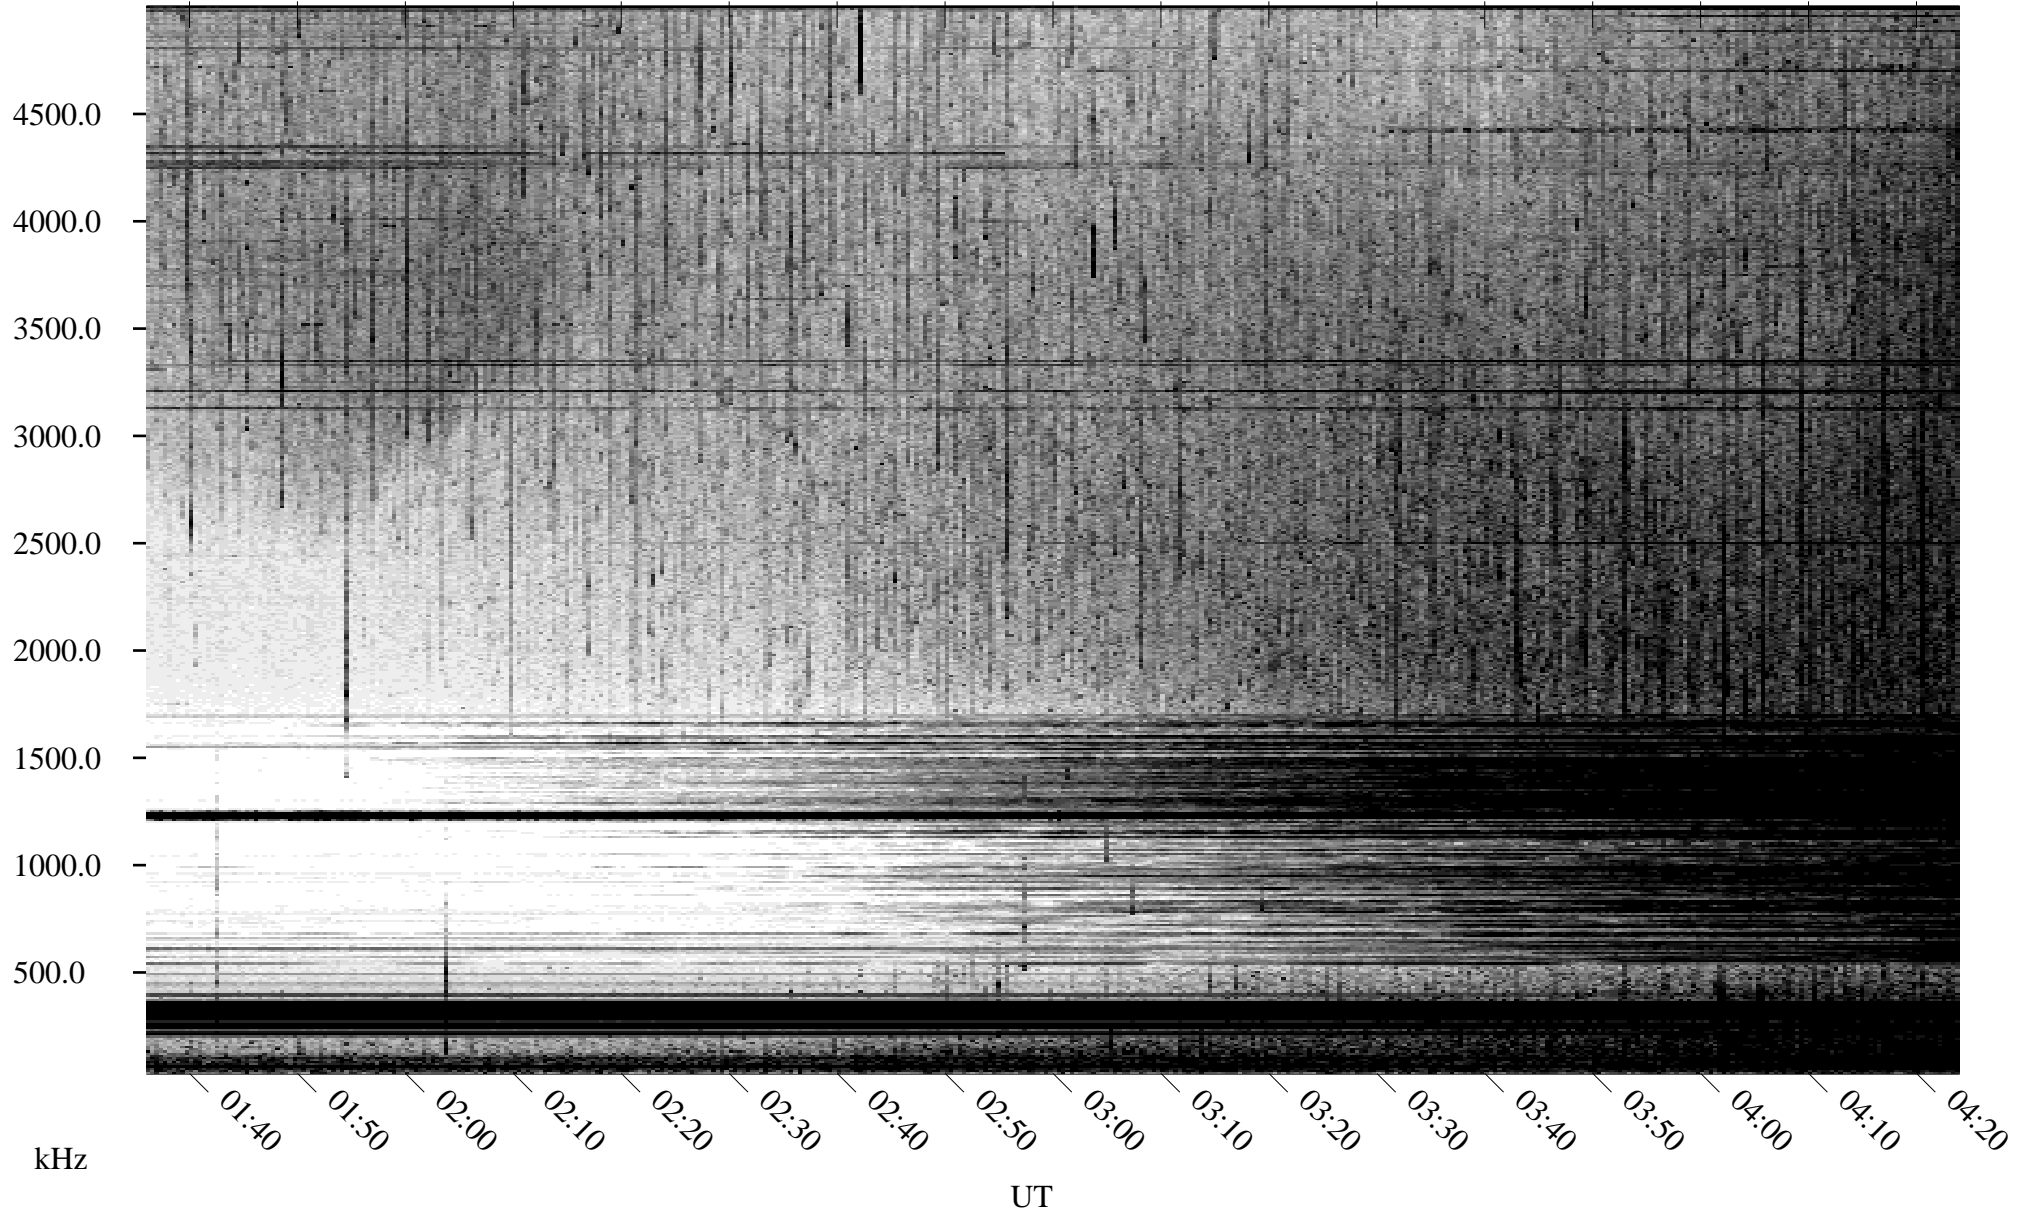

07/01/2005 Churchill, Manitoba

Linear Scale Black = 161 White = 15

ch05182l.r00m max_12

Page 1

07/01/2005 Churchill, Manitoba

Linear Scale Black = 161 White = 15

ch05182l.r00m max_12

Page 2

07/02/2005 Churchill, Manitoba

Linear Scale Black = 161 White = 15

ch05182l.r00m max_12

Page 3

07/02/2005 Churchill, Manitoba

Linear Scale Black = 161 White = 15

ch05182l.r00m max_12

Page 4

07/02/2005 Churchill, Manitoba

Linear Scale Black = 161 White = 15

ch05182l.r00m max_12

Page 5

07/02/2005 Churchill, Manitoba

Linear Scale Black = 161 White = 15

ch05182l.r00m max_12

Page 6

07/02/2005 Churchill, Manitoba

Linear Scale Black = 161 White = 15

ch05182l.r00m max_12

Page 7

07/02/2005 Churchill, Manitoba

Linear Scale Black = 161 White = 15

ch05182l.r00m max_12

Page 8