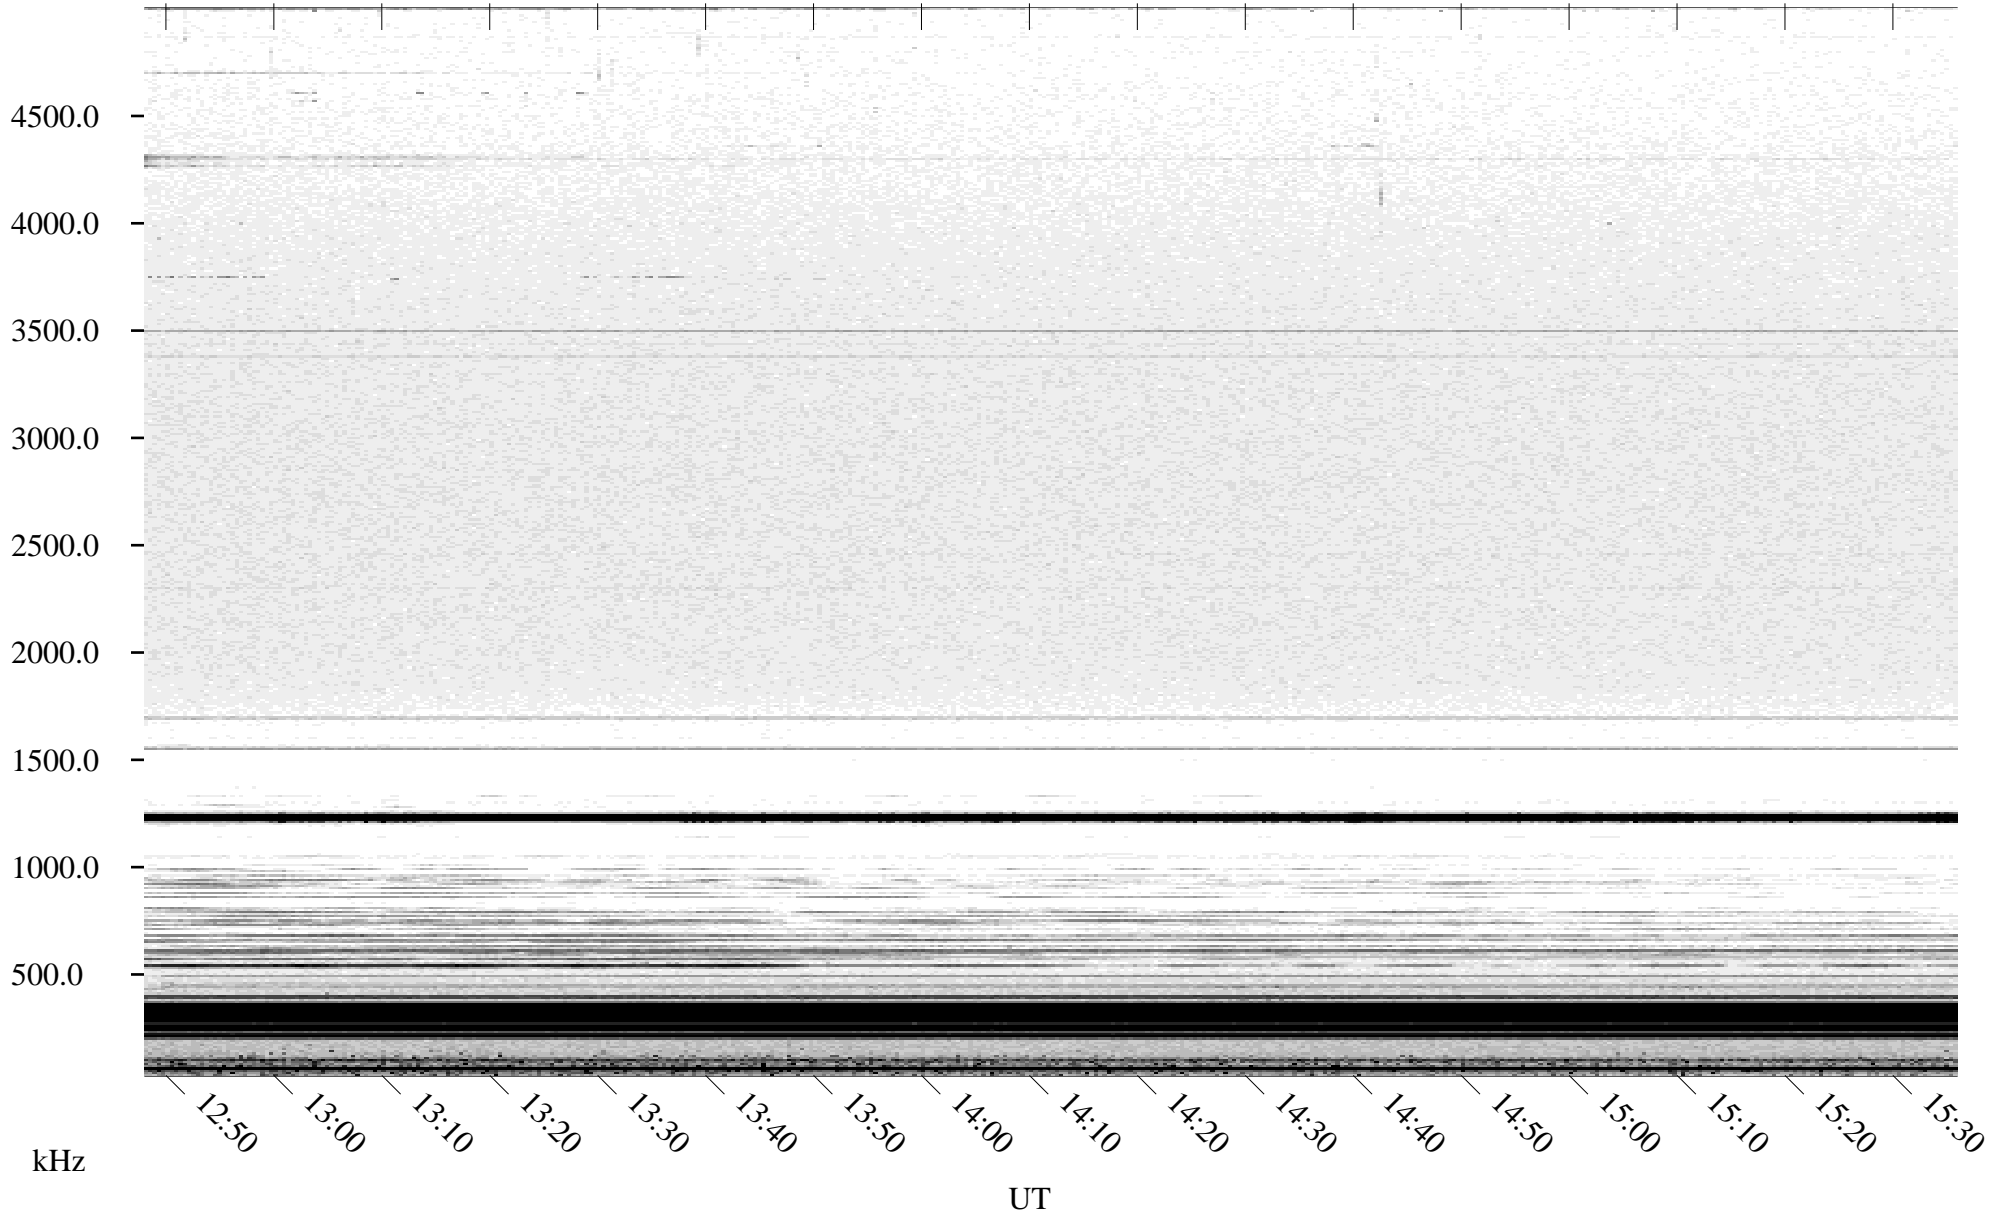

07/01/2005 Churchill, Manitoba

Linear Scale Black = 161 White = 15

ch05182l.r00m max_12

Page 1

07/01/2005 Churchill, Manitoba

Linear Scale Black = 161 White = 15

ch05182l.r00m max_12

Page 2

07/02/2005 Churchill, Manitoba

Linear Scale Black = 161 White = 15

ch05182l.r00m max_12

Page 3

07/02/2005 Churchill, Manitoba

Linear Scale Black = 161 White = 15

ch05182l.r00m max_12

Page 4

07/02/2005 Churchill, Manitoba

Linear Scale Black = 161 White = 15

ch05182l.r00m max_12

Page 5

07/02/2005 Churchill, Manitoba

Linear Scale Black = 161 White = 15

ch05182l.r00m max_12

Page 6

07/02/2005 Churchill, Manitoba

Linear Scale Black = 161 White = 15

ch05182l.r00m max_12

Page 7

07/02/2005 Churchill, Manitoba

Linear Scale Black = 161 White = 15

ch05182l.r00m max_12

Page 8