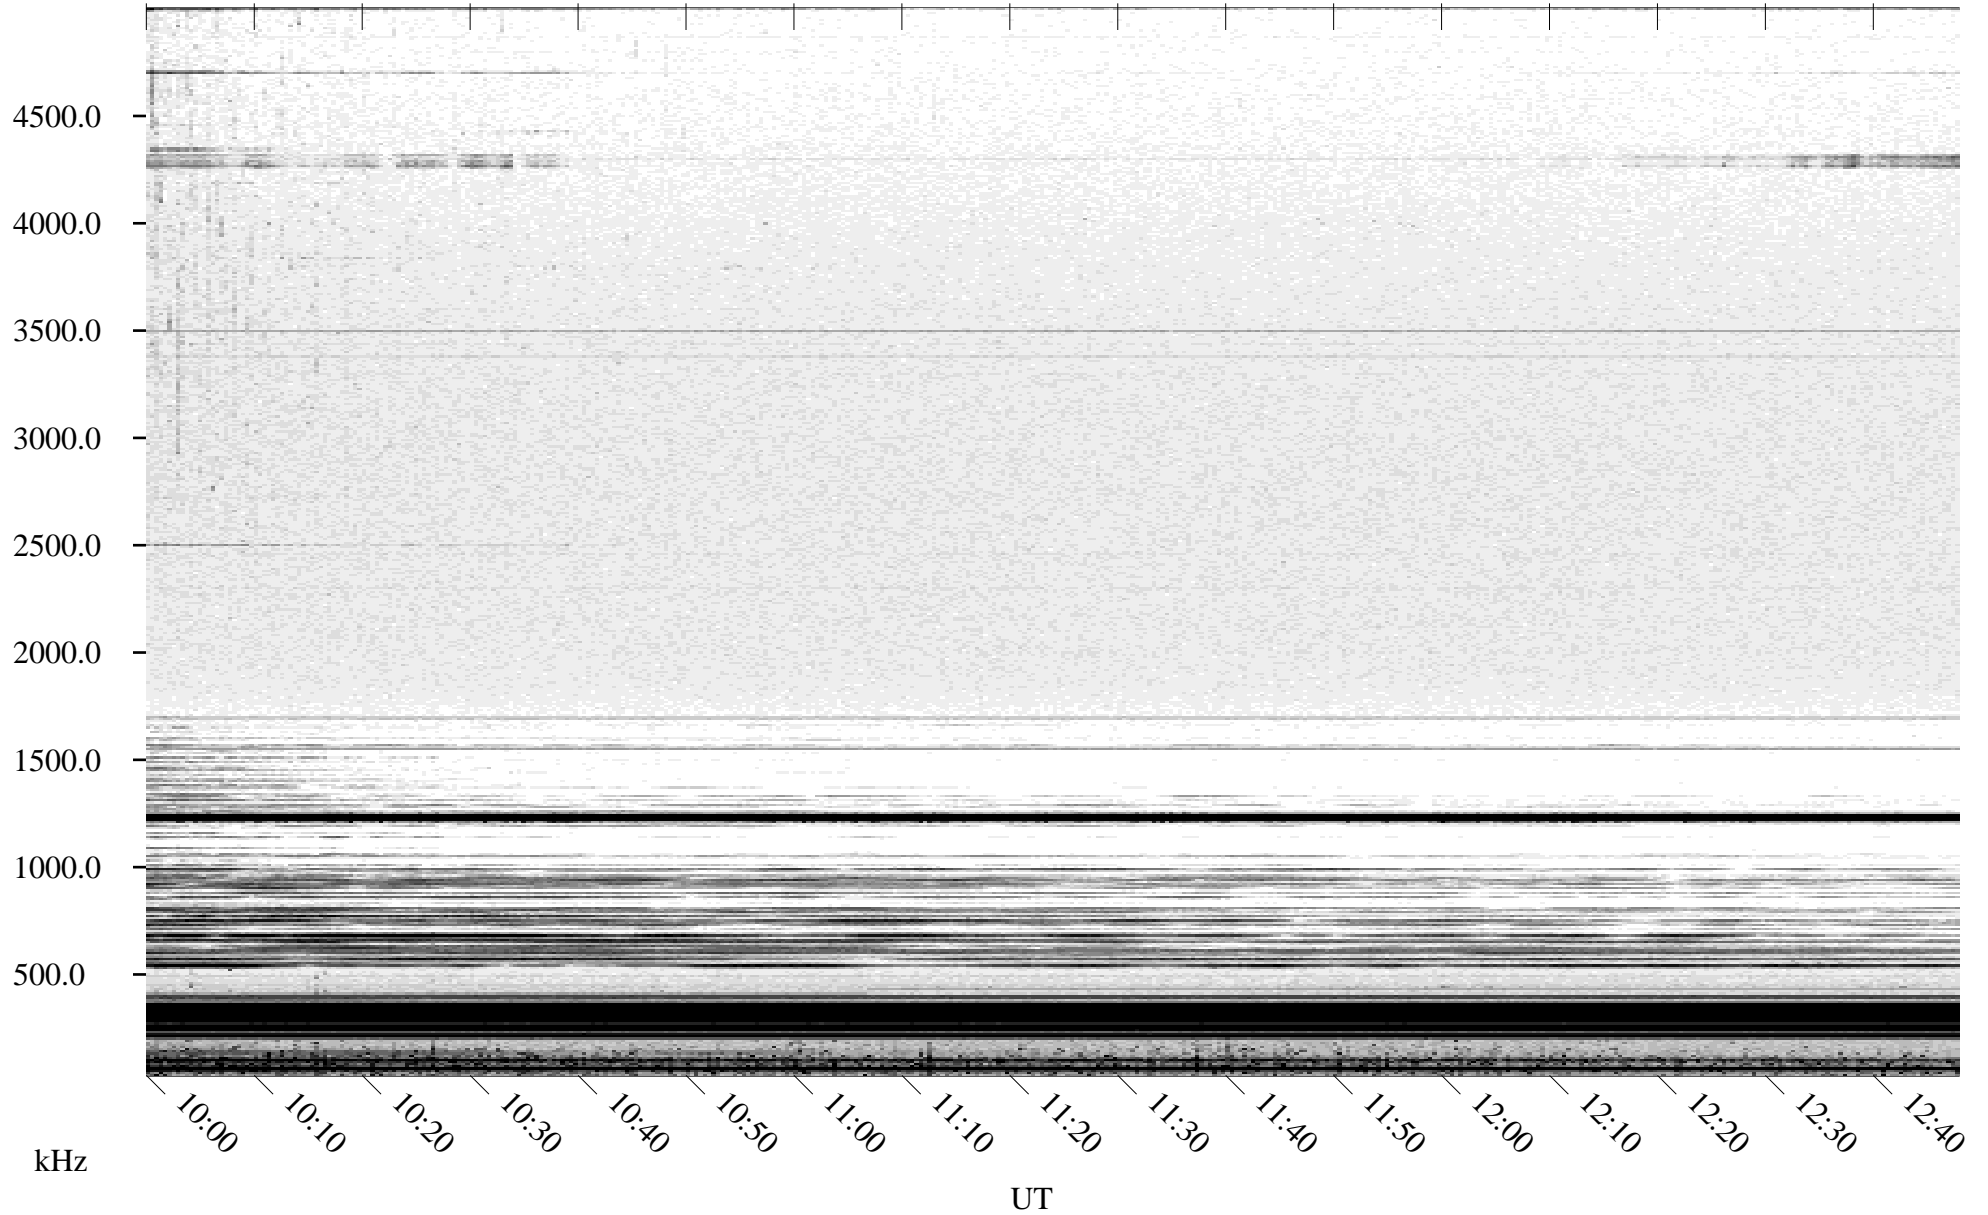

07/01/2005 Churchill, Manitoba

Linear Scale Black = 161 White = 15

ch05182l.r00m max_12

Page 1

07/01/2005 Churchill, Manitoba

Linear Scale Black = 161 White = 15

ch05182l.r00m max_12

Page 2

07/02/2005 Churchill, Manitoba

Linear Scale Black = 161 White = 15

ch05182l.r00m max_12

Page 3

07/02/2005 Churchill, Manitoba

Linear Scale Black = 161 White = 15

ch05182l.r00m max_12

Page 4

07/02/2005 Churchill, Manitoba

Linear Scale Black = 161 White = 15

ch05182l.r00m max_12

Page 5

07/02/2005 Churchill, Manitoba

Linear Scale Black = 161 White = 15

ch05182l.r00m max_12

Page 6

07/02/2005 Churchill, Manitoba

Linear Scale Black = 161 White = 15

ch05182l.r00m max_12

Page 7

07/02/2005 Churchill, Manitoba

Linear Scale Black = 161 White = 15

ch05182l.r00m max_12

Page 8