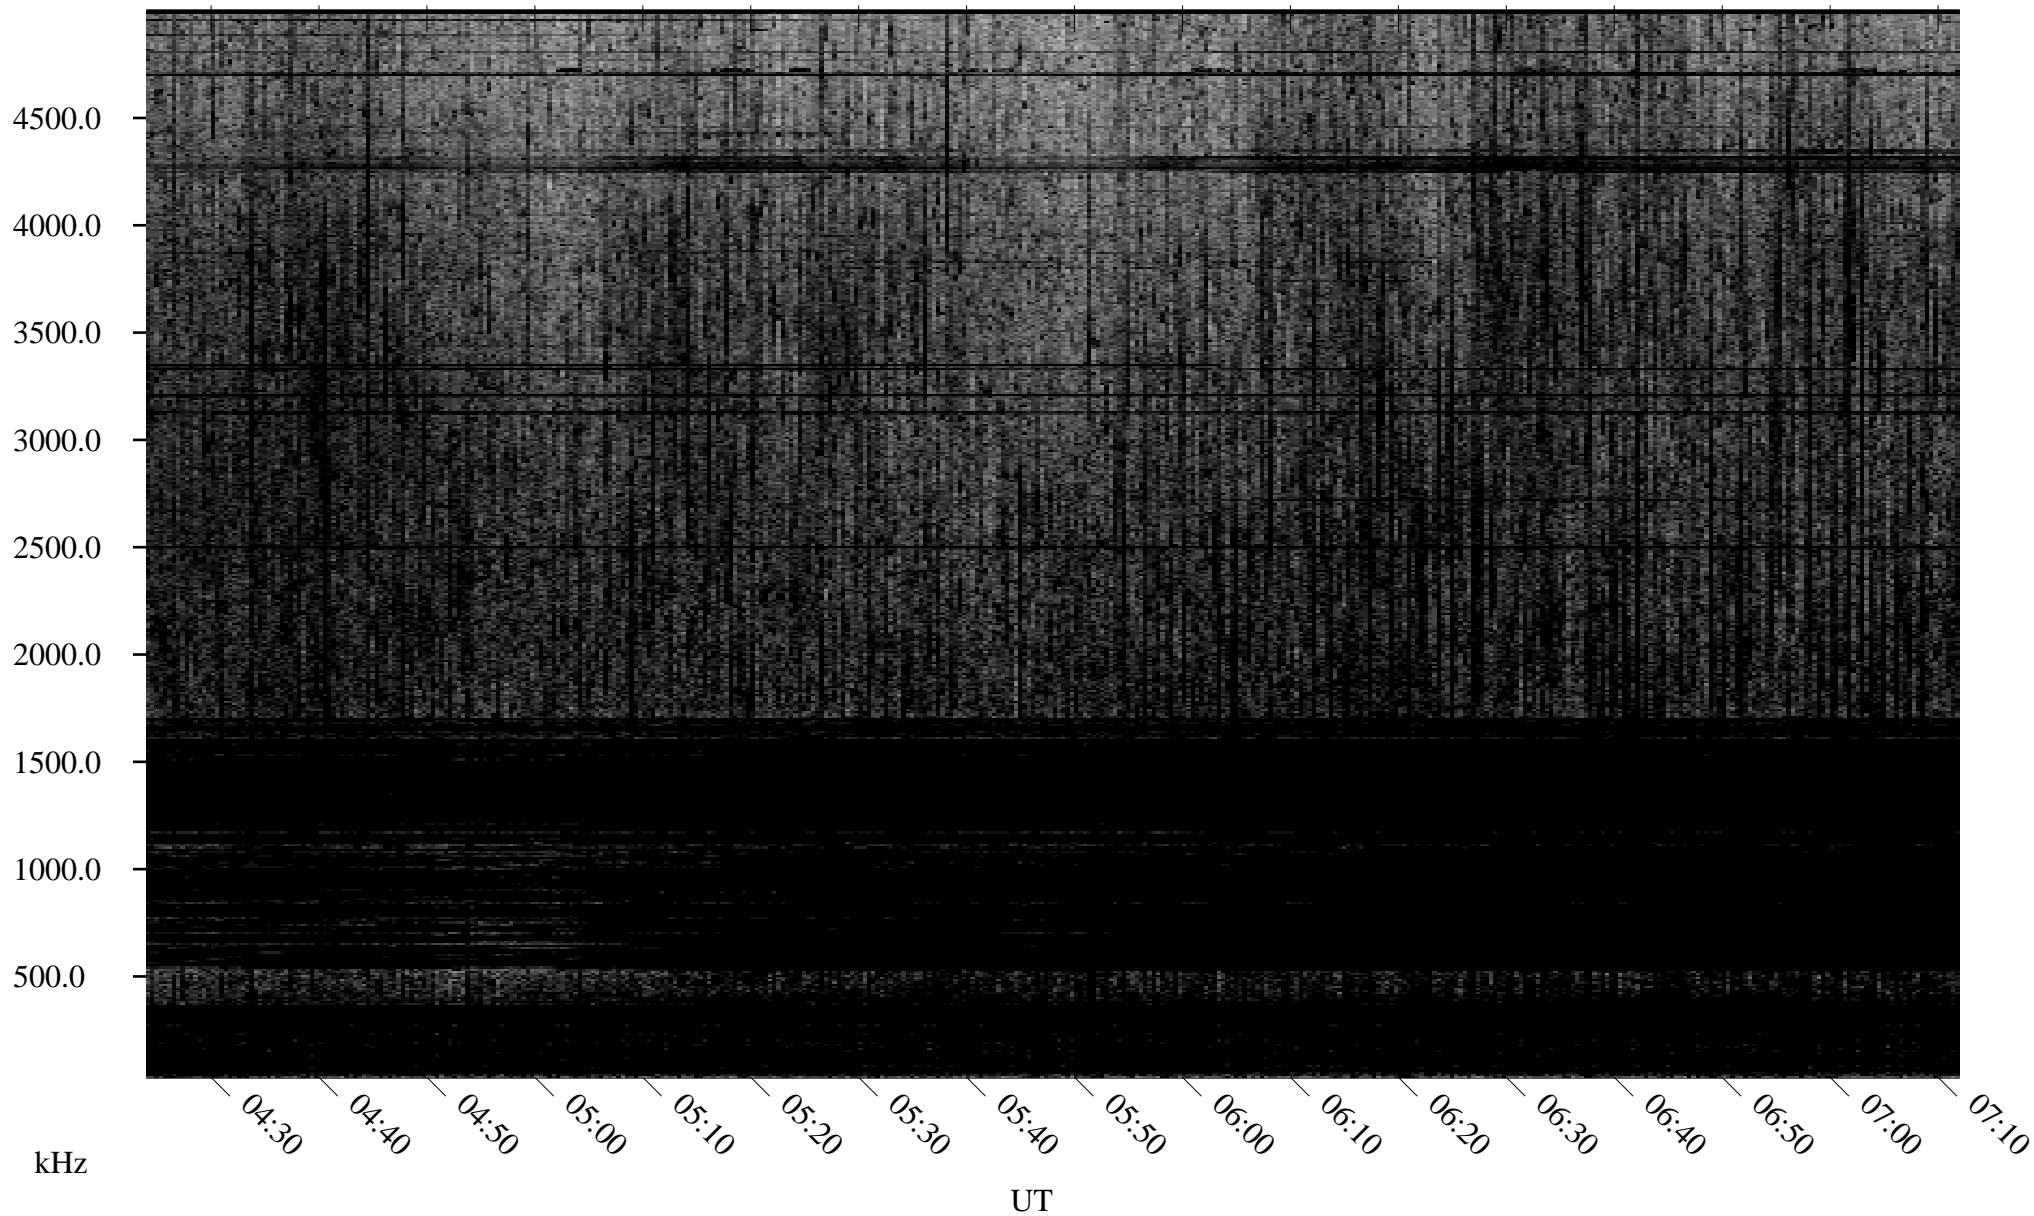

07/01/2005 Churchill, Manitoba

Linear Scale Black = 161 White = 15

ch05182l.r00m max_12

Page 1

07/01/2005 Churchill, Manitoba

Linear Scale Black = 161 White = 15

ch05182l.r00m max_12

Page 2

07/02/2005 Churchill, Manitoba

Linear Scale Black = 161 White = 15

ch05182l.r00m max_12

Page 3

07/02/2005 Churchill, Manitoba

Linear Scale Black = 161 White = 15

ch05182l.r00m max_12

Page 4

07/02/2005 Churchill, Manitoba

Linear Scale Black = 161 White = 15

ch05182l.r00m max_12

Page 5

07/02/2005 Churchill, Manitoba

Linear Scale Black = 161 White = 15

ch05182l.r00m max_12

Page 6

07/02/2005 Churchill, Manitoba

Linear Scale Black = 161 White = 15

ch05182l.r00m max_12

Page 7

07/02/2005 Churchill, Manitoba

Linear Scale Black = 161 White = 15

ch05182l.r00m max_12

Page 8