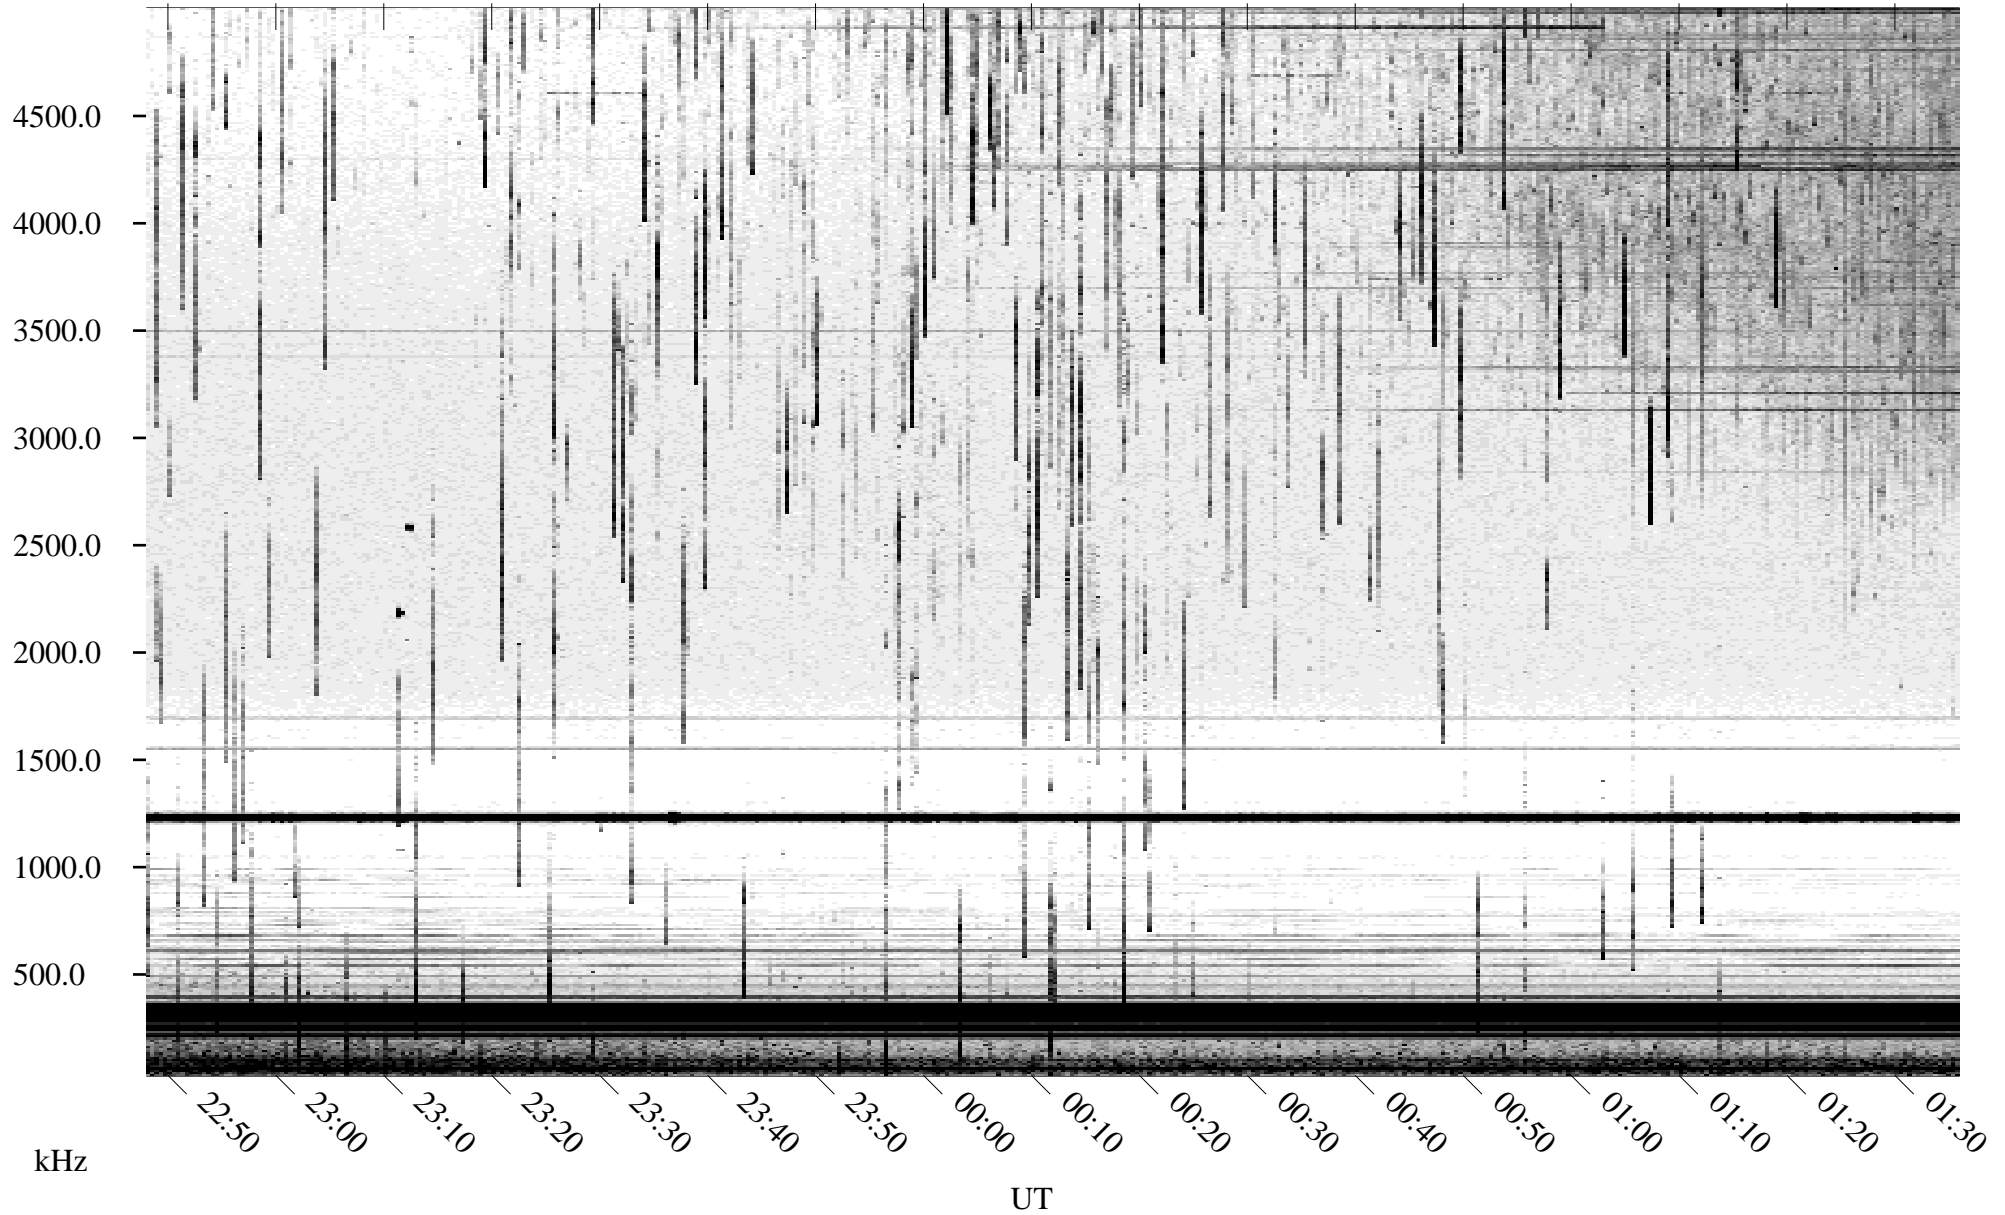

07/01/2005 Churchill, Manitoba

Linear Scale Black = 161 White = 15

ch05182l.r00m max_12

Page 1

07/01/2005 Churchill, Manitoba

Linear Scale Black = 161 White = 15

ch05182l.r00m max_12

Page 2

07/02/2005 Churchill, Manitoba

Linear Scale Black = 161 White = 15

ch05182l.r00m max_12

Page 3

07/02/2005 Churchill, Manitoba

Linear Scale Black = 161 White = 15

ch05182l.r00m max_12

Page 4

07/02/2005 Churchill, Manitoba

Linear Scale Black = 161 White = 15

ch05182l.r00m max_12

Page 5

07/02/2005 Churchill, Manitoba

Linear Scale Black = 161 White = 15

ch05182l.r00m max_12

Page 6

07/02/2005 Churchill, Manitoba

Linear Scale Black = 161 White = 15

ch05182l.r00m max_12

Page 7

07/02/2005 Churchill, Manitoba

Linear Scale Black = 161 White = 15

ch05182l.r00m max_12

Page 8