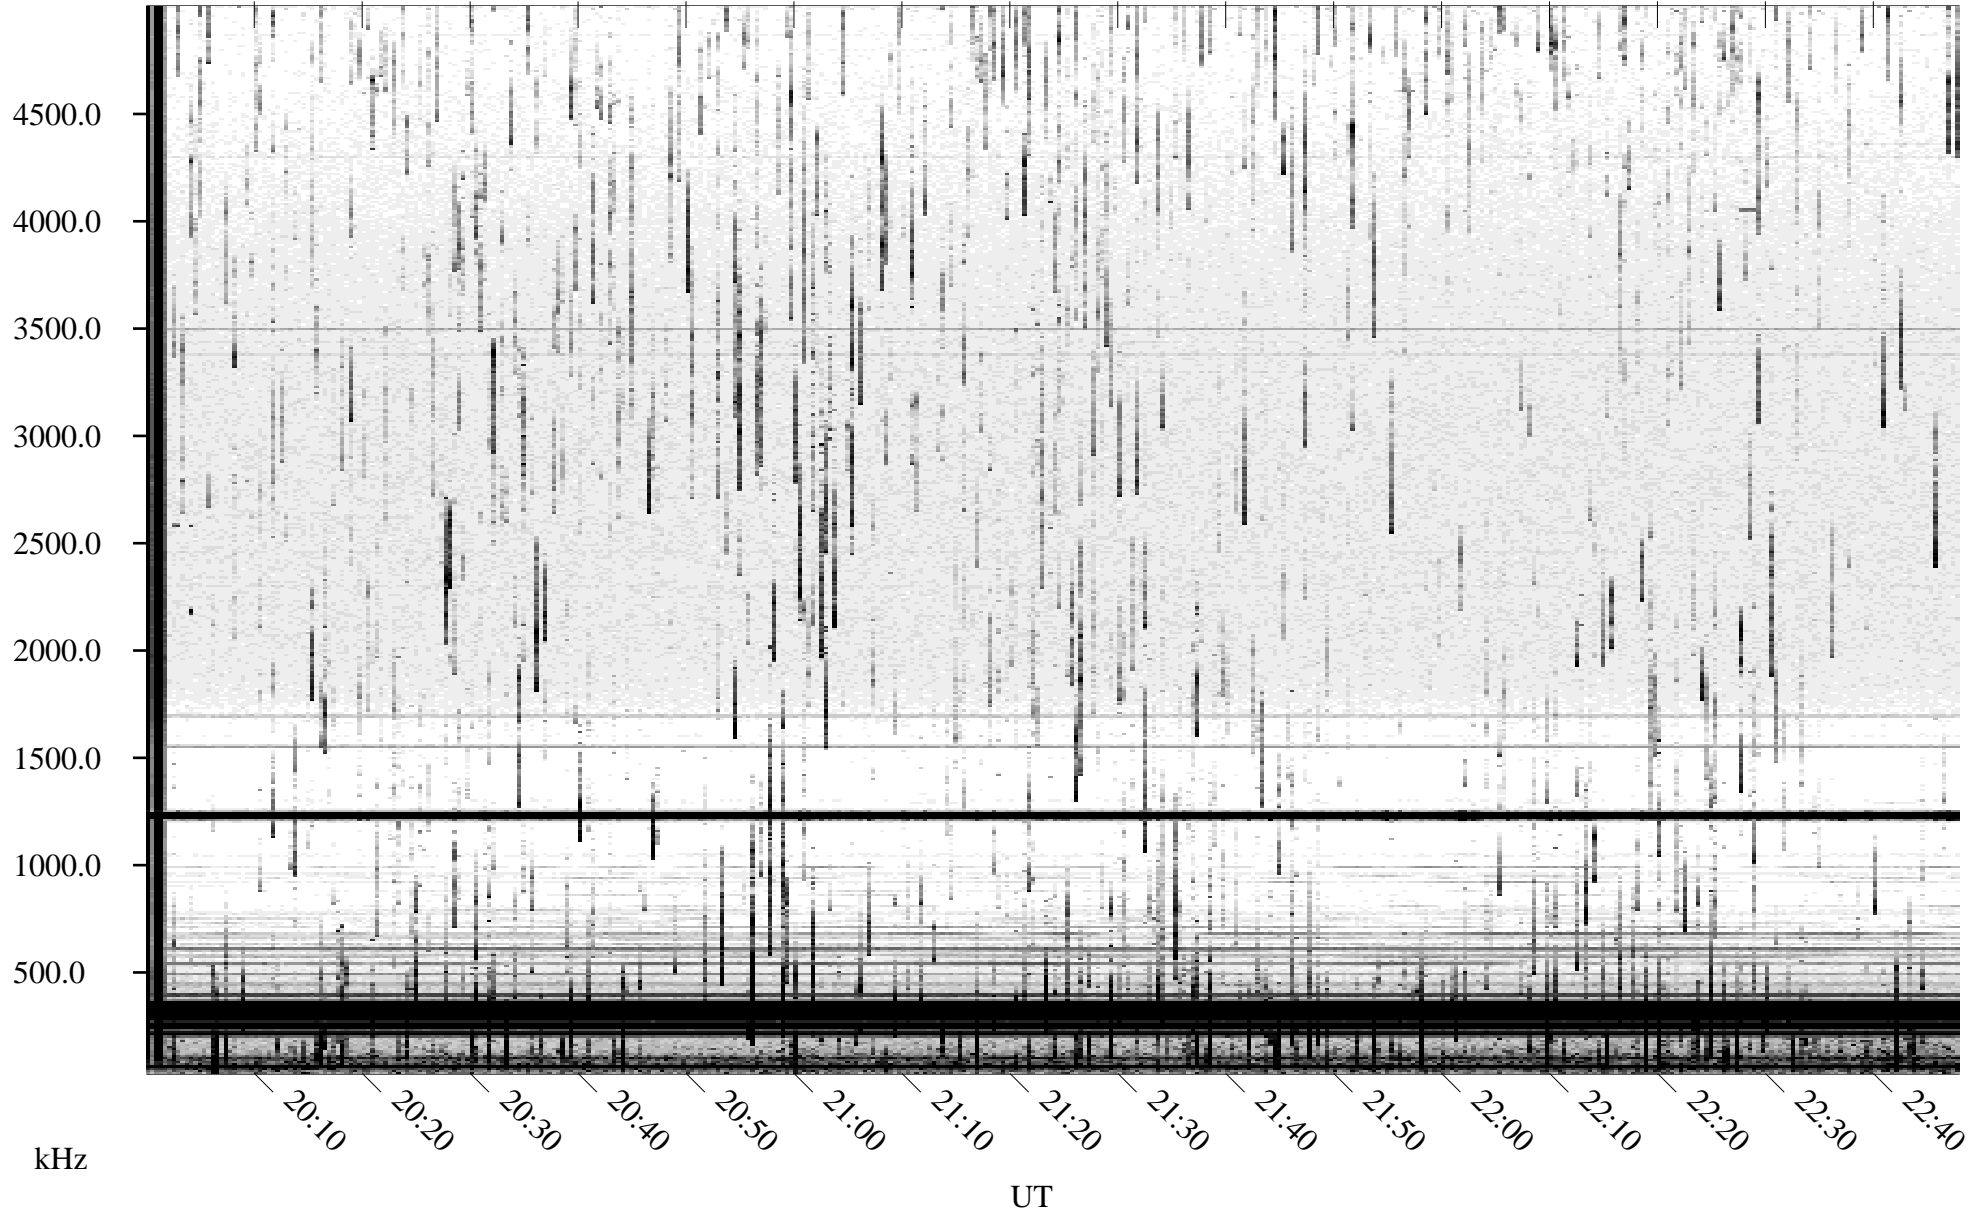

07/02/2005 Churchill, Manitoba

Linear Scale Black = 161 White = 15

ch05183l.r00m max_12

Page 1

07/02/2005 Churchill, Manitoba

Linear Scale Black = 161 White = 15

ch05183l.r00m max_12

Page 2

07/03/2005 Churchill, Manitoba

Linear Scale Black = 161 White = 15

ch05183l.r00m max_12

Page 3

07/03/2005 Churchill, Manitoba

Linear Scale Black = 161 White = 15

ch05183l.r00m max_12

Page 4

07/03/2005 Churchill, Manitoba

Linear Scale Black = 161 White = 15

ch05183l.r00m max_12

Page 5

07/03/2005 Churchill, Manitoba

Linear Scale Black = 161 White = 15

ch05183l.r00m max_12

Page 6

07/03/2005 Churchill, Manitoba

Linear Scale Black = 161 White = 15

ch05183l.r00m max_12

Page 7

07/03/2005 Churchill, Manitoba

Linear Scale Black = 161 White = 15

ch05183l.r00m max_12

Page 8