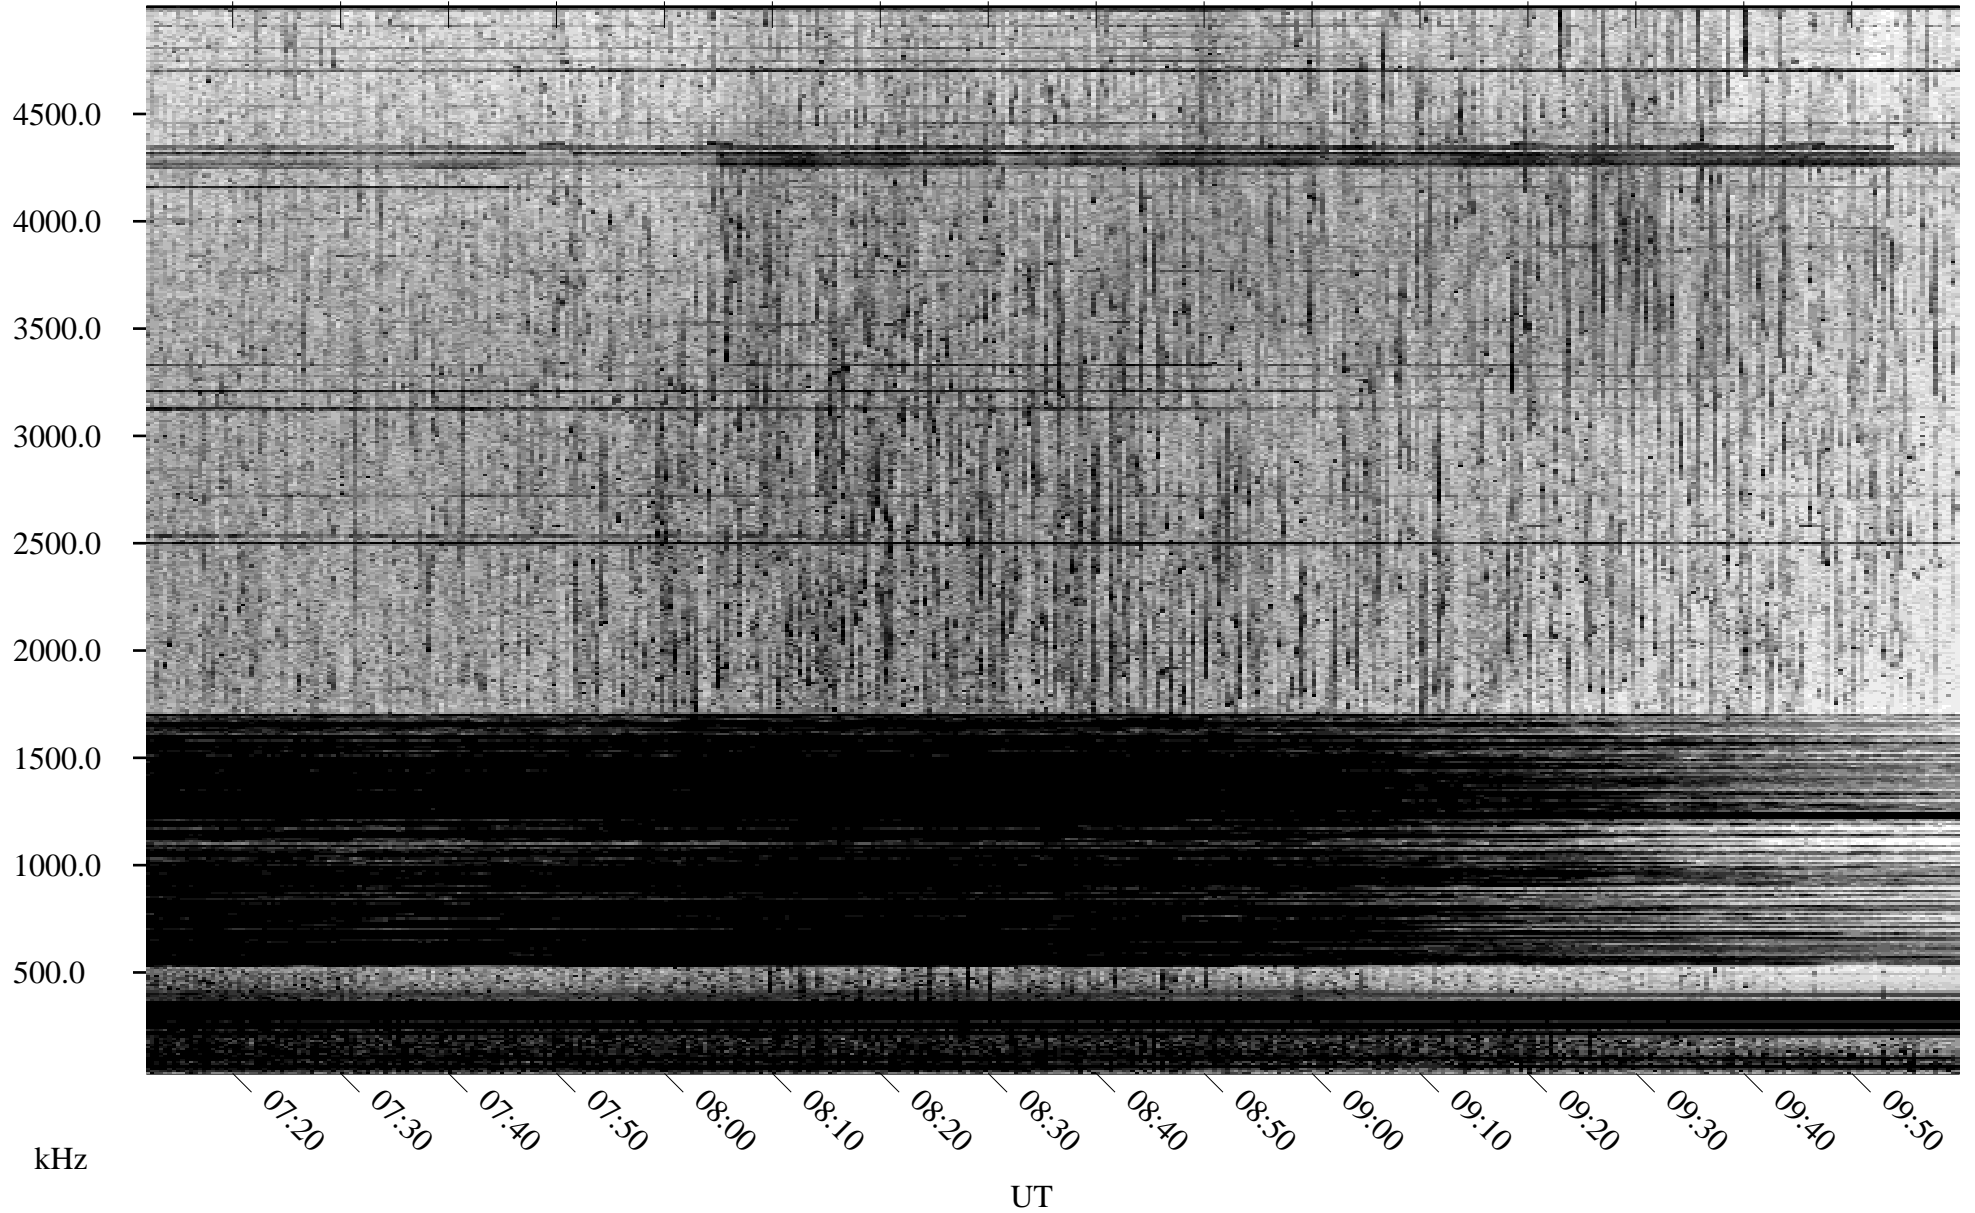

07/02/2005 Churchill, Manitoba

Linear Scale Black = 161 White = 15

ch05183l.r00m max_12

Page 1

07/02/2005 Churchill, Manitoba

Linear Scale Black = 161 White = 15

ch05183l.r00m max_12

Page 2

07/03/2005 Churchill, Manitoba

Linear Scale Black = 161 White = 15

ch05183l.r00m max_12

Page 3

07/03/2005 Churchill, Manitoba

Linear Scale Black = 161 White = 15

ch05183l.r00m max_12

Page 4

07/03/2005 Churchill, Manitoba

Linear Scale Black = 161 White = 15

ch05183l.r00m max_12

Page 5

07/03/2005 Churchill, Manitoba

Linear Scale Black = 161 White = 15

ch05183l.r00m max_12

Page 6

07/03/2005 Churchill, Manitoba

Linear Scale Black = 161 White = 15

ch05183l.r00m max_12

Page 7

07/03/2005 Churchill, Manitoba

Linear Scale Black = 161 White = 15

ch05183l.r00m max_12

Page 8