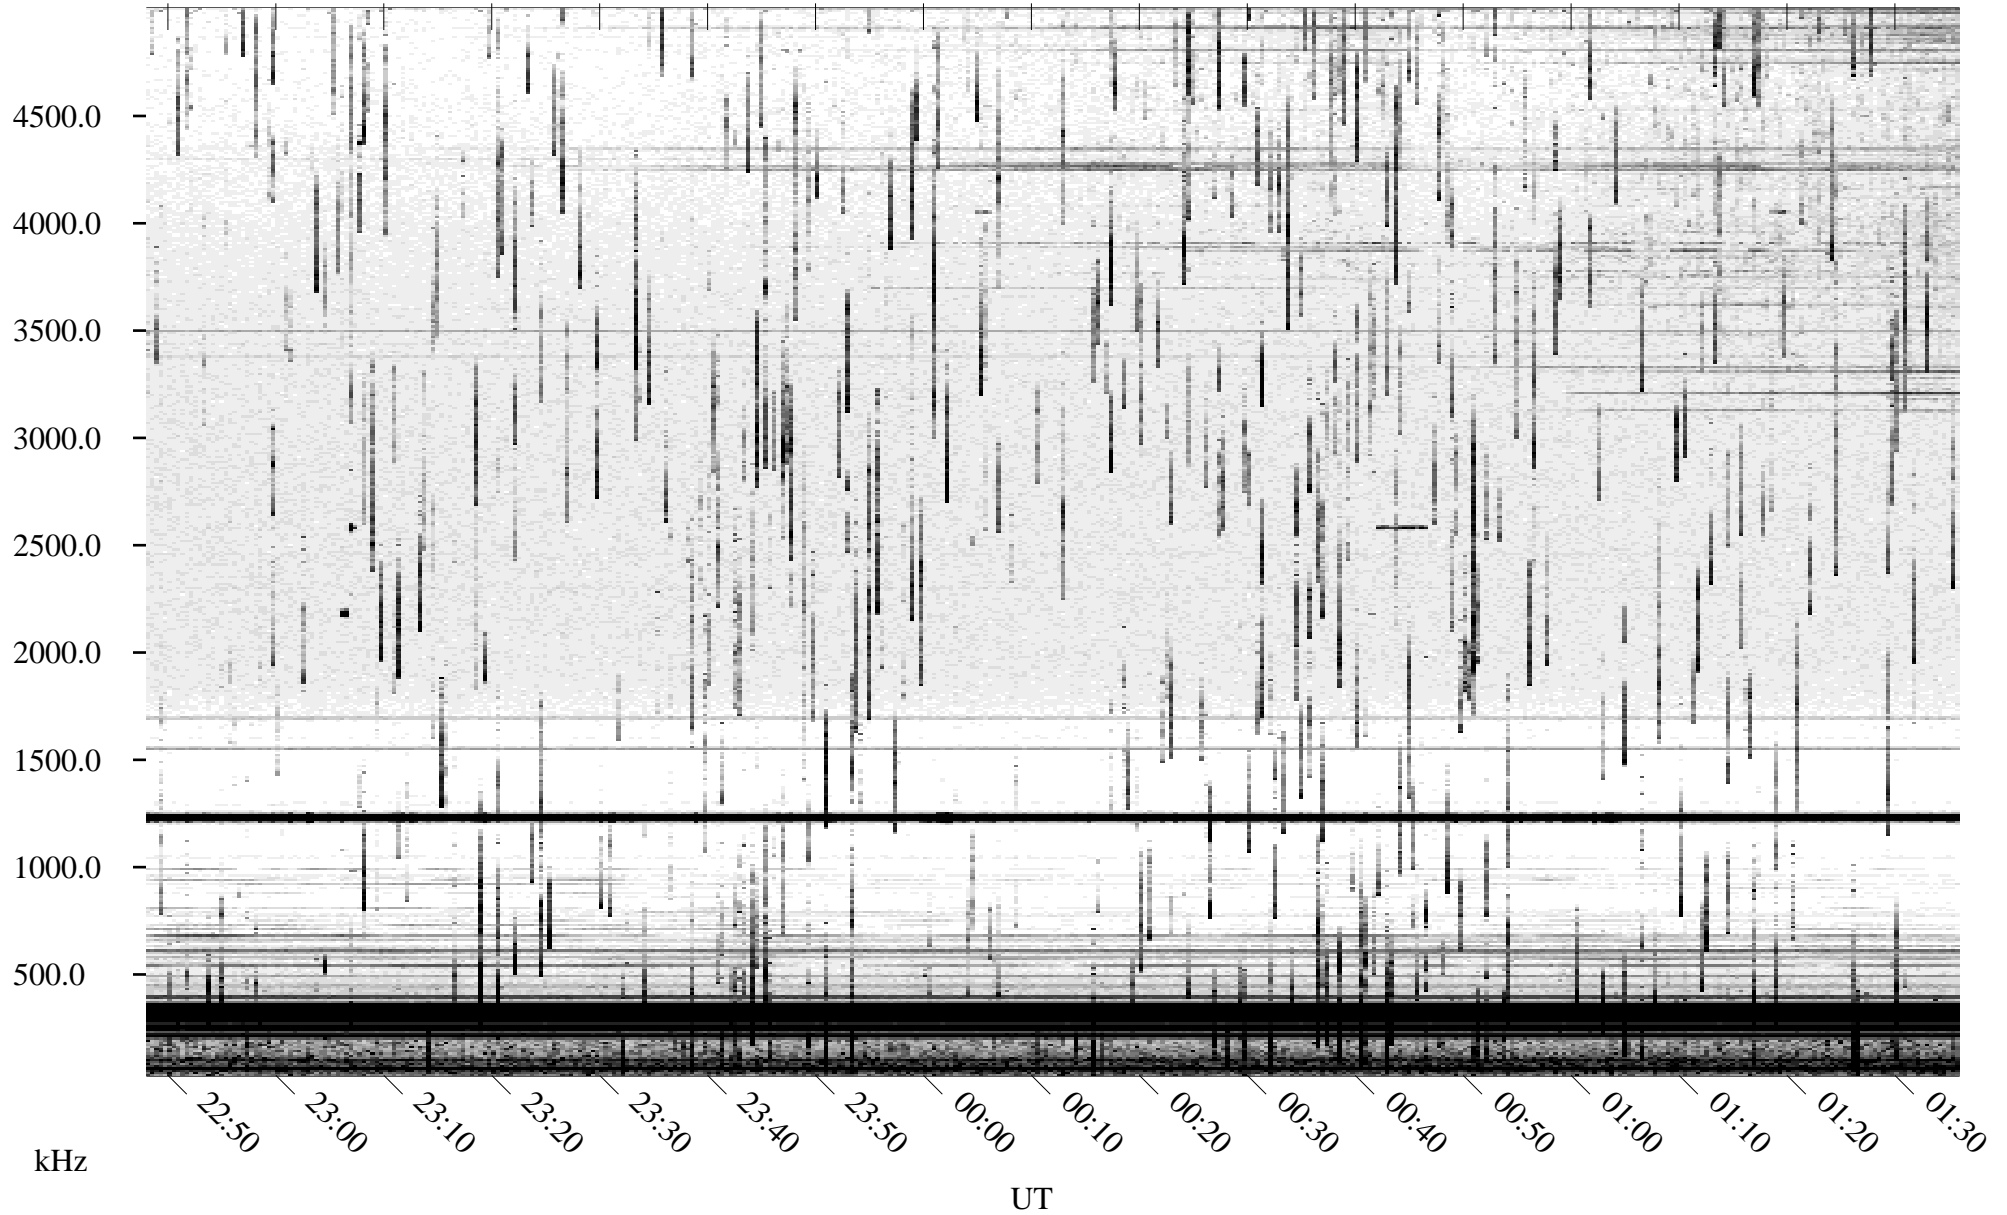

07/02/2005 Churchill, Manitoba

Linear Scale Black = 161 White = 15

ch05183l.r00m max_12

Page 1

07/02/2005 Churchill, Manitoba

Linear Scale Black = 161 White = 15

ch05183l.r00m max_12

Page 2

07/03/2005 Churchill, Manitoba

Linear Scale Black = 161 White = 15

ch05183l.r00m max_12

Page 3

07/03/2005 Churchill, Manitoba

Linear Scale Black = 161 White = 15

ch05183l.r00m max_12

Page 4

07/03/2005 Churchill, Manitoba

Linear Scale Black = 161 White = 15

ch05183l.r00m max_12

Page 5

07/03/2005 Churchill, Manitoba

Linear Scale Black = 161 White = 15

ch05183l.r00m max_12

Page 6

07/03/2005 Churchill, Manitoba

Linear Scale Black = 161 White = 15

ch05183l.r00m max_12

Page 7

07/03/2005 Churchill, Manitoba

Linear Scale Black = 161 White = 15

ch05183l.r00m max_12

Page 8