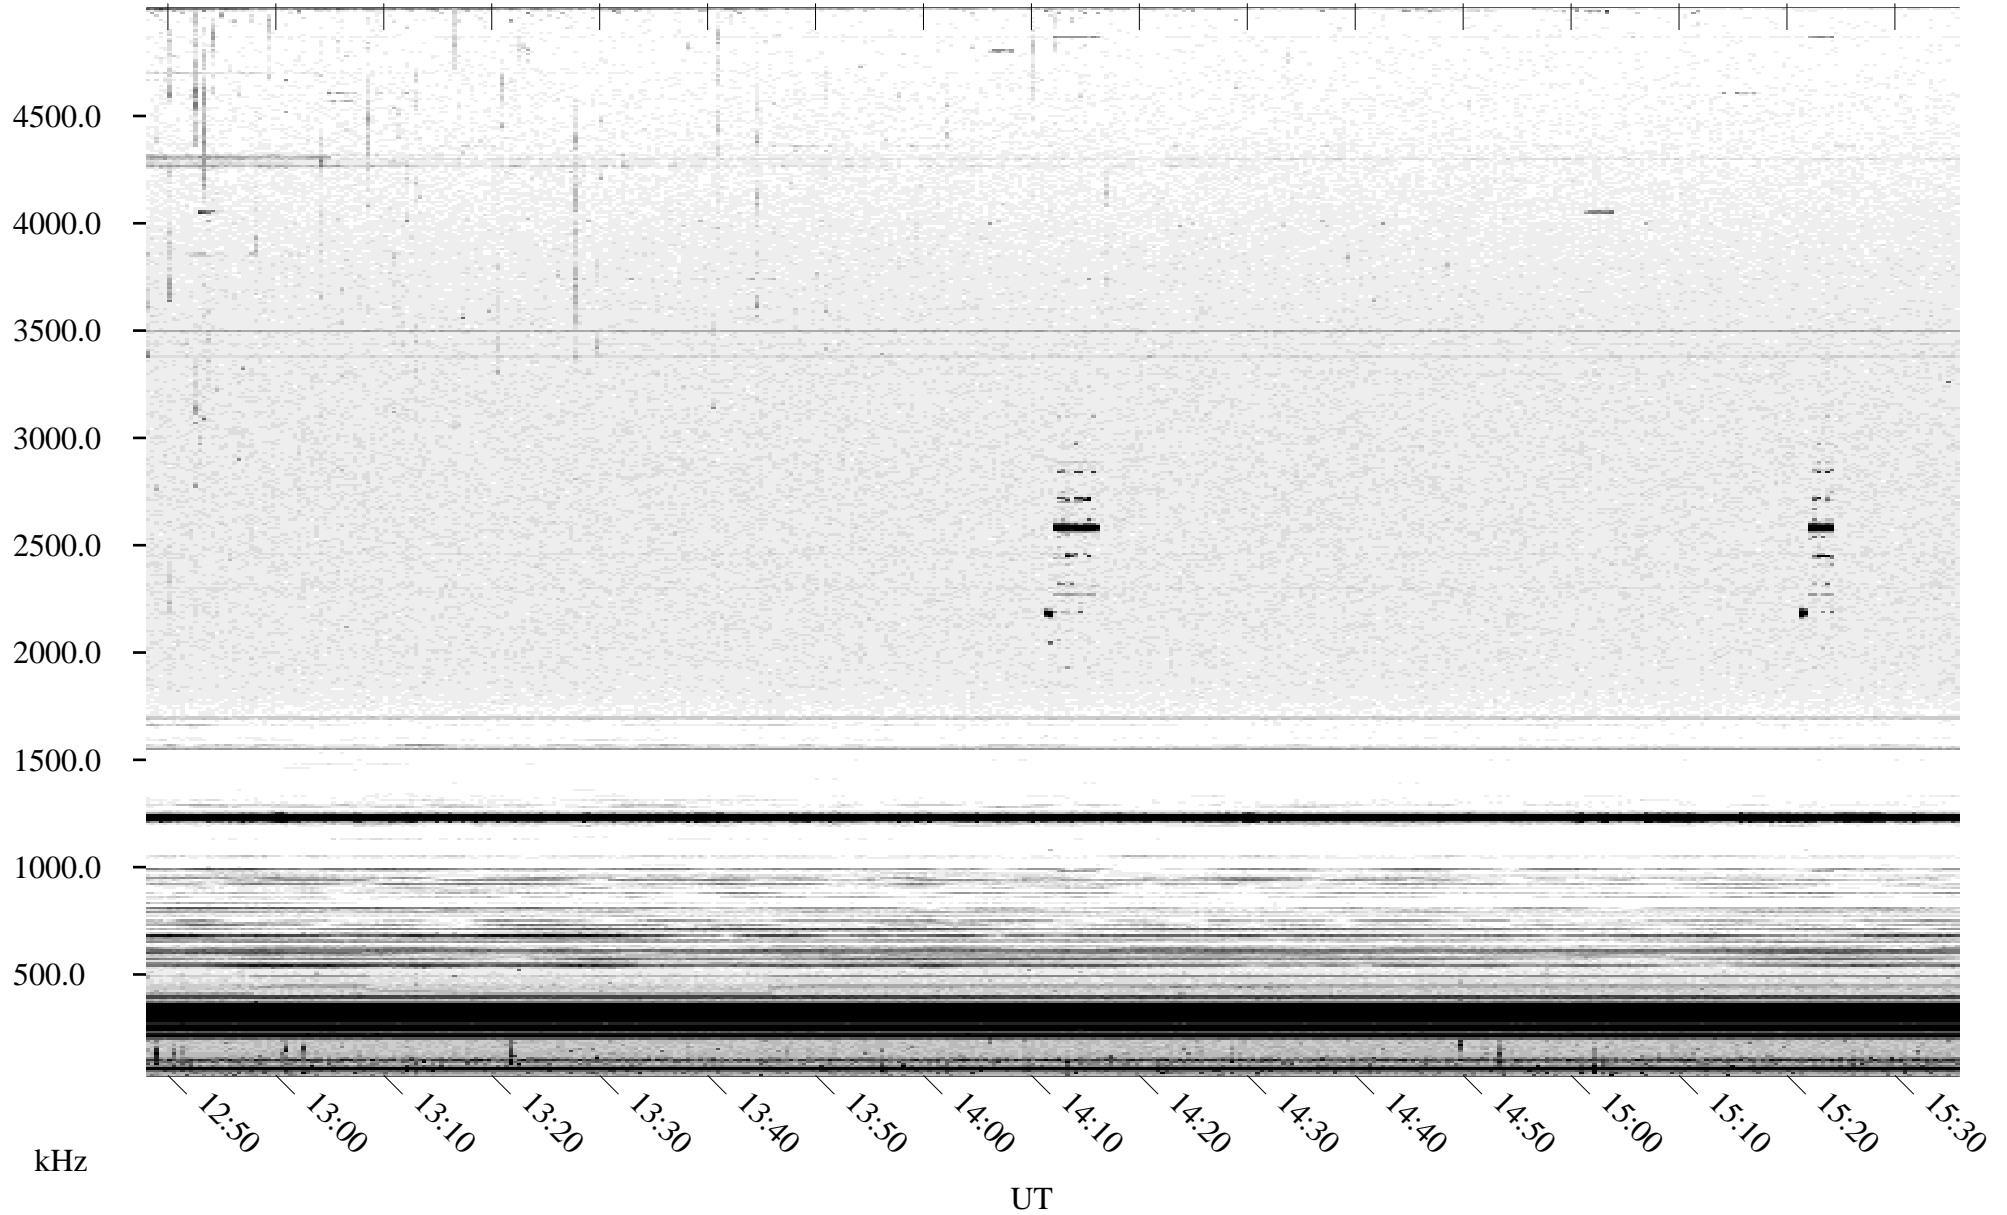

07/02/2005 Churchill, Manitoba

Linear Scale Black = 161 White = 15

ch05183l.r00m max_12

Page 1

07/02/2005 Churchill, Manitoba

Linear Scale Black = 161 White = 15

ch05183l.r00m max_12

Page 2

07/03/2005 Churchill, Manitoba

Linear Scale Black = 161 White = 15

ch05183l.r00m max_12

Page 3

07/03/2005 Churchill, Manitoba

Linear Scale Black = 161 White = 15

ch05183l.r00m max_12

Page 4

07/03/2005 Churchill, Manitoba

Linear Scale Black = 161 White = 15

ch05183l.r00m max_12

Page 5

07/03/2005 Churchill, Manitoba

Linear Scale Black = 161 White = 15

ch05183l.r00m max_12

Page 6

07/03/2005 Churchill, Manitoba

Linear Scale Black = 161 White = 15

ch05183l.r00m max_12

Page 7

07/03/2005 Churchill, Manitoba

Linear Scale Black = 161 White = 15

ch05183l.r00m max_12

Page 8