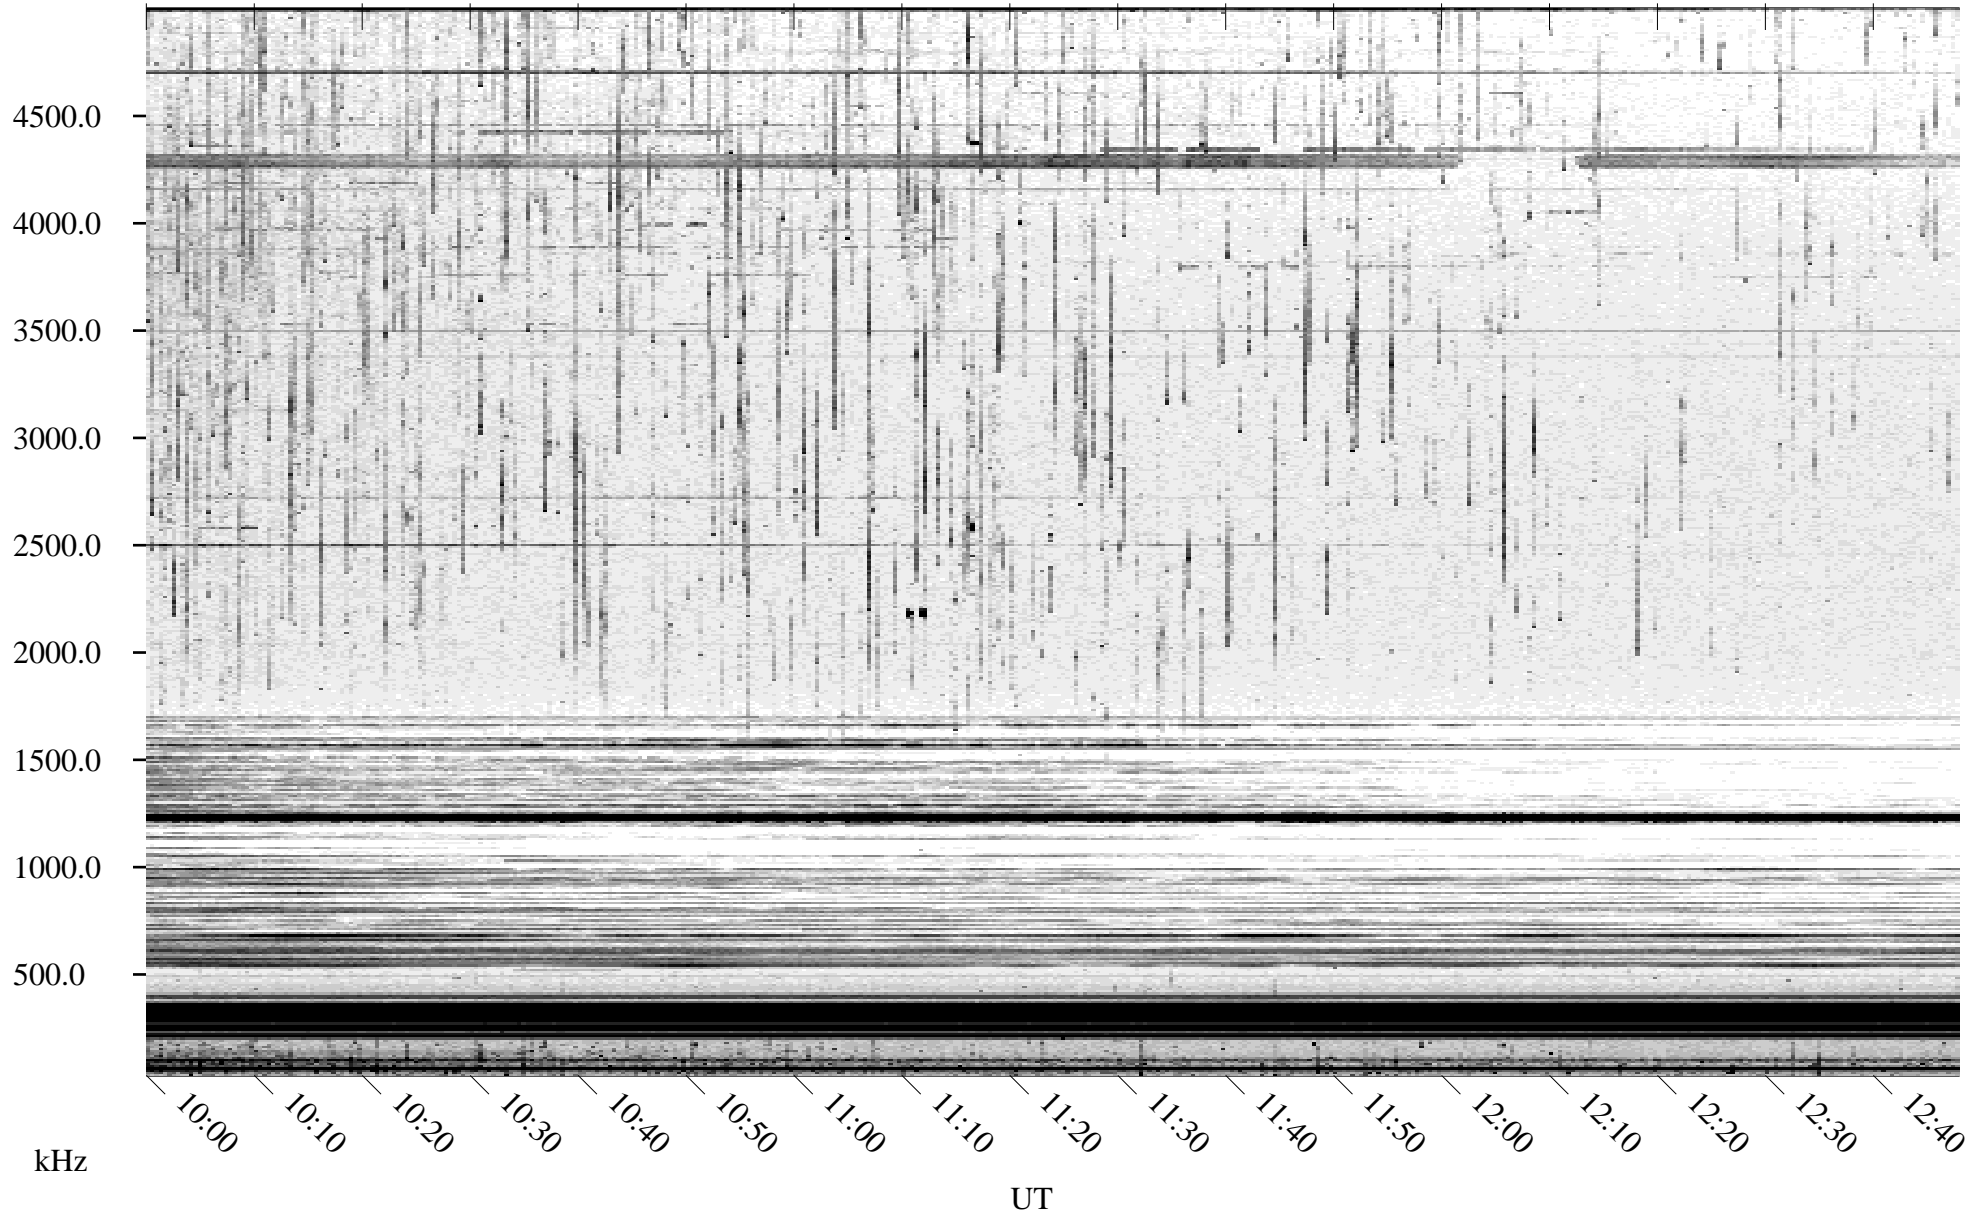

07/02/2005 Churchill, Manitoba

Linear Scale Black = 161 White = 15

ch05183l.r00m max_12

Page 1

07/02/2005 Churchill, Manitoba

Linear Scale Black = 161 White = 15

ch05183l.r00m max_12

Page 2

07/03/2005 Churchill, Manitoba

Linear Scale Black = 161 White = 15

ch05183l.r00m max_12

Page 3

07/03/2005 Churchill, Manitoba

Linear Scale Black = 161 White = 15

ch05183l.r00m max_12

Page 4

07/03/2005 Churchill, Manitoba

Linear Scale Black = 161 White = 15

ch05183l.r00m max_12

Page 5

07/03/2005 Churchill, Manitoba

Linear Scale Black = 161 White = 15

ch05183l.r00m max_12

Page 6

07/03/2005 Churchill, Manitoba

Linear Scale Black = 161 White = 15

ch05183l.r00m max_12

Page 7

07/03/2005 Churchill, Manitoba

Linear Scale Black = 161 White = 15

ch05183l.r00m max_12

Page 8