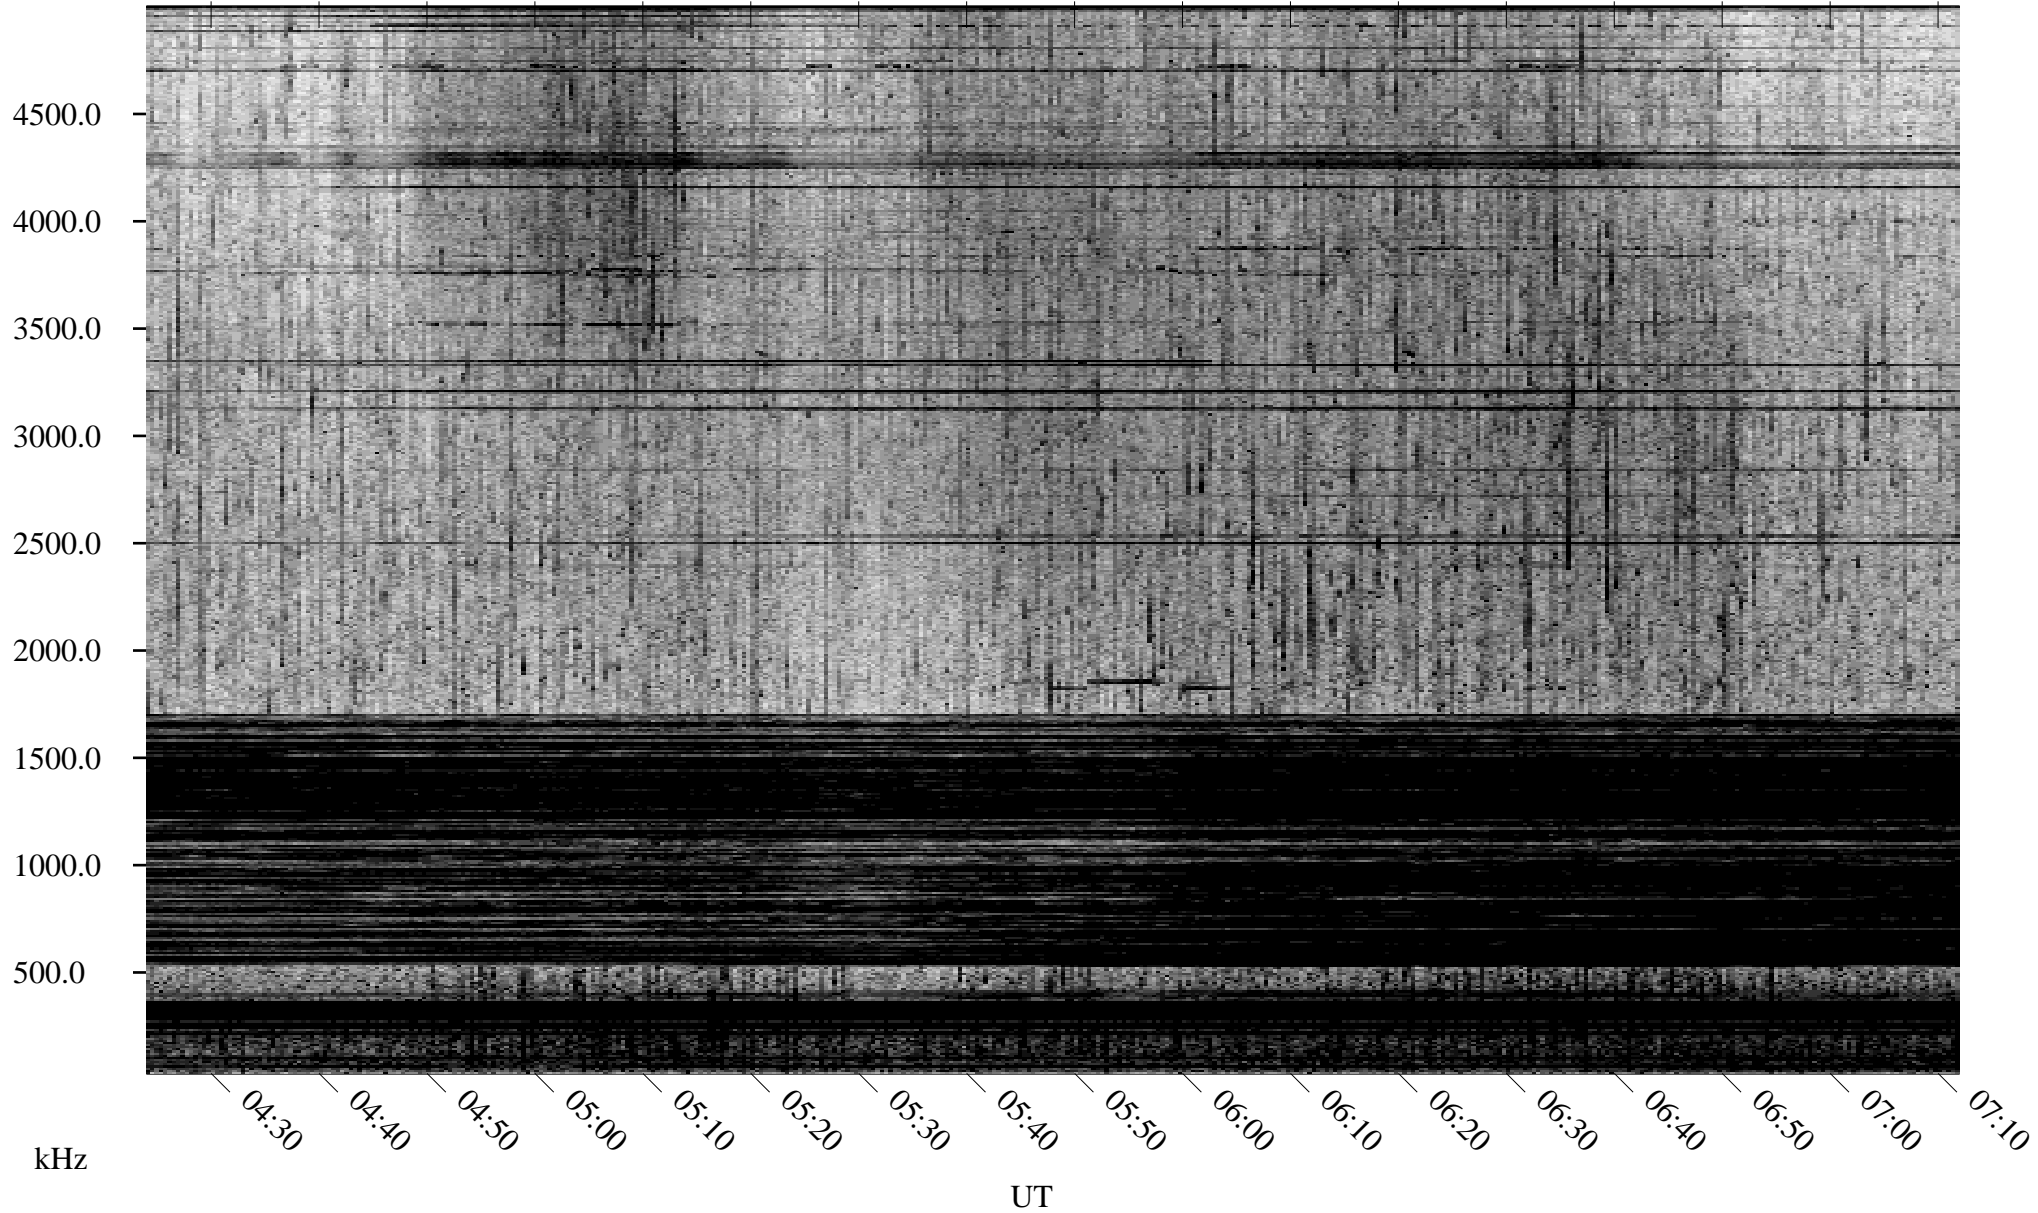

07/02/2005 Churchill, Manitoba

Linear Scale Black = 161 White = 15

ch05183l.r00m max_12

Page 1

07/02/2005 Churchill, Manitoba

Linear Scale Black = 161 White = 15

ch05183l.r00m max_12

Page 2

07/03/2005 Churchill, Manitoba

Linear Scale Black = 161 White = 15

ch05183l.r00m max_12

Page 3

07/03/2005 Churchill, Manitoba

Linear Scale Black = 161 White = 15

ch05183l.r00m max_12

Page 4

07/03/2005 Churchill, Manitoba

Linear Scale Black = 161 White = 15

ch05183l.r00m max_12

Page 5

07/03/2005 Churchill, Manitoba

Linear Scale Black = 161 White = 15

ch05183l.r00m max_12

Page 6

07/03/2005 Churchill, Manitoba

Linear Scale Black = 161 White = 15

ch05183l.r00m max_12

Page 7

07/03/2005 Churchill, Manitoba

Linear Scale Black = 161 White = 15

ch05183l.r00m max_12

Page 8