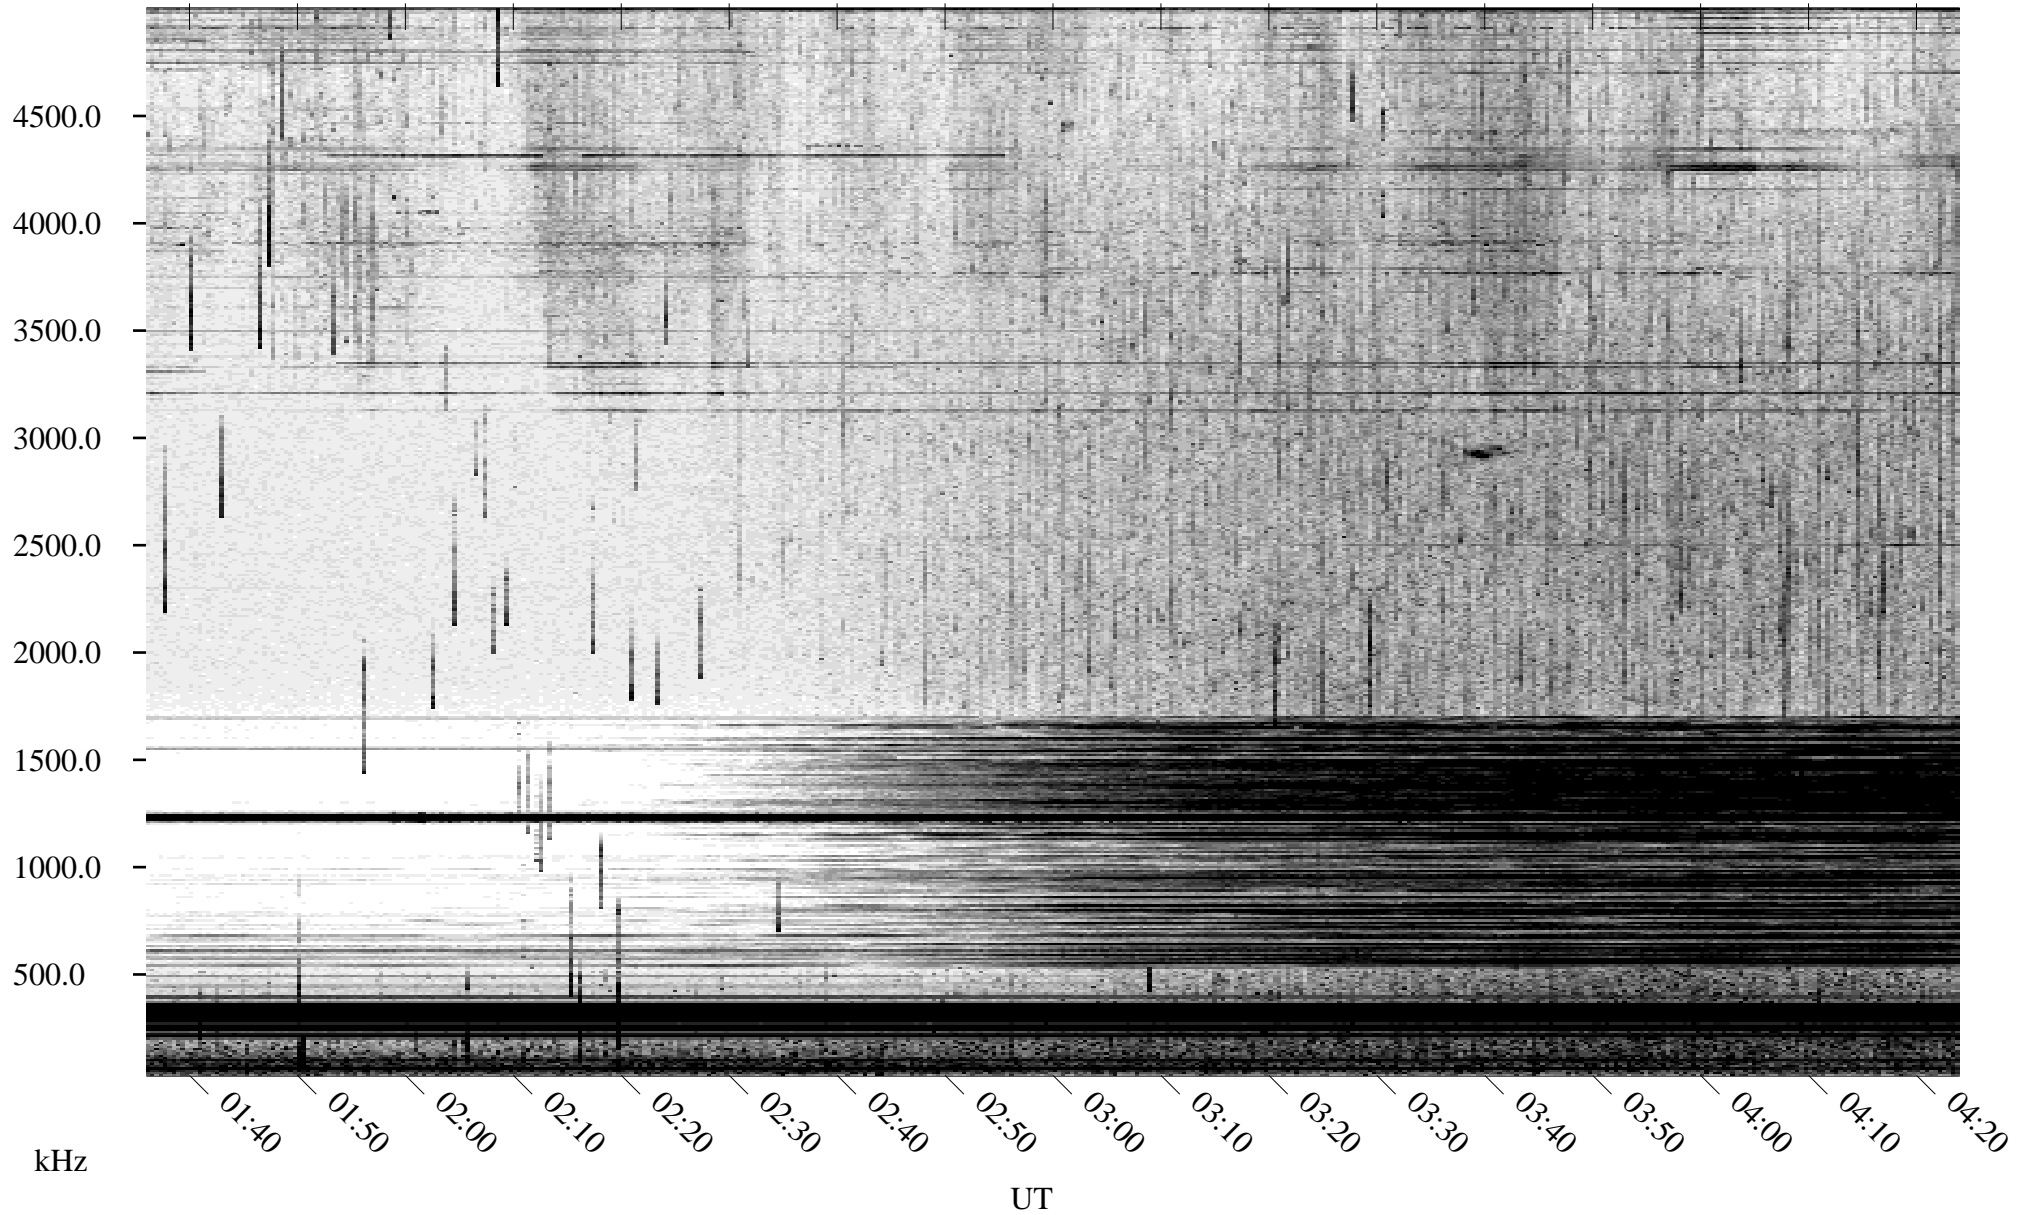

07/02/2005 Churchill, Manitoba

Linear Scale Black = 161 White = 15

ch05183l.r00m max_12

Page 1

07/02/2005 Churchill, Manitoba

Linear Scale Black = 161 White = 15

ch05183l.r00m max_12

Page 2

07/03/2005 Churchill, Manitoba

Linear Scale Black = 161 White = 15

ch05183l.r00m max_12

Page 3

07/03/2005 Churchill, Manitoba

Linear Scale Black = 161 White = 15

ch05183l.r00m max_12

Page 4

07/03/2005 Churchill, Manitoba

Linear Scale Black = 161 White = 15

ch05183l.r00m max_12

Page 5

07/03/2005 Churchill, Manitoba

Linear Scale Black = 161 White = 15

ch05183l.r00m max_12

Page 6

07/03/2005 Churchill, Manitoba

Linear Scale Black = 161 White = 15

ch05183l.r00m max_12

Page 7

07/03/2005 Churchill, Manitoba

Linear Scale Black = 161 White = 15

ch05183l.r00m max_12

Page 8