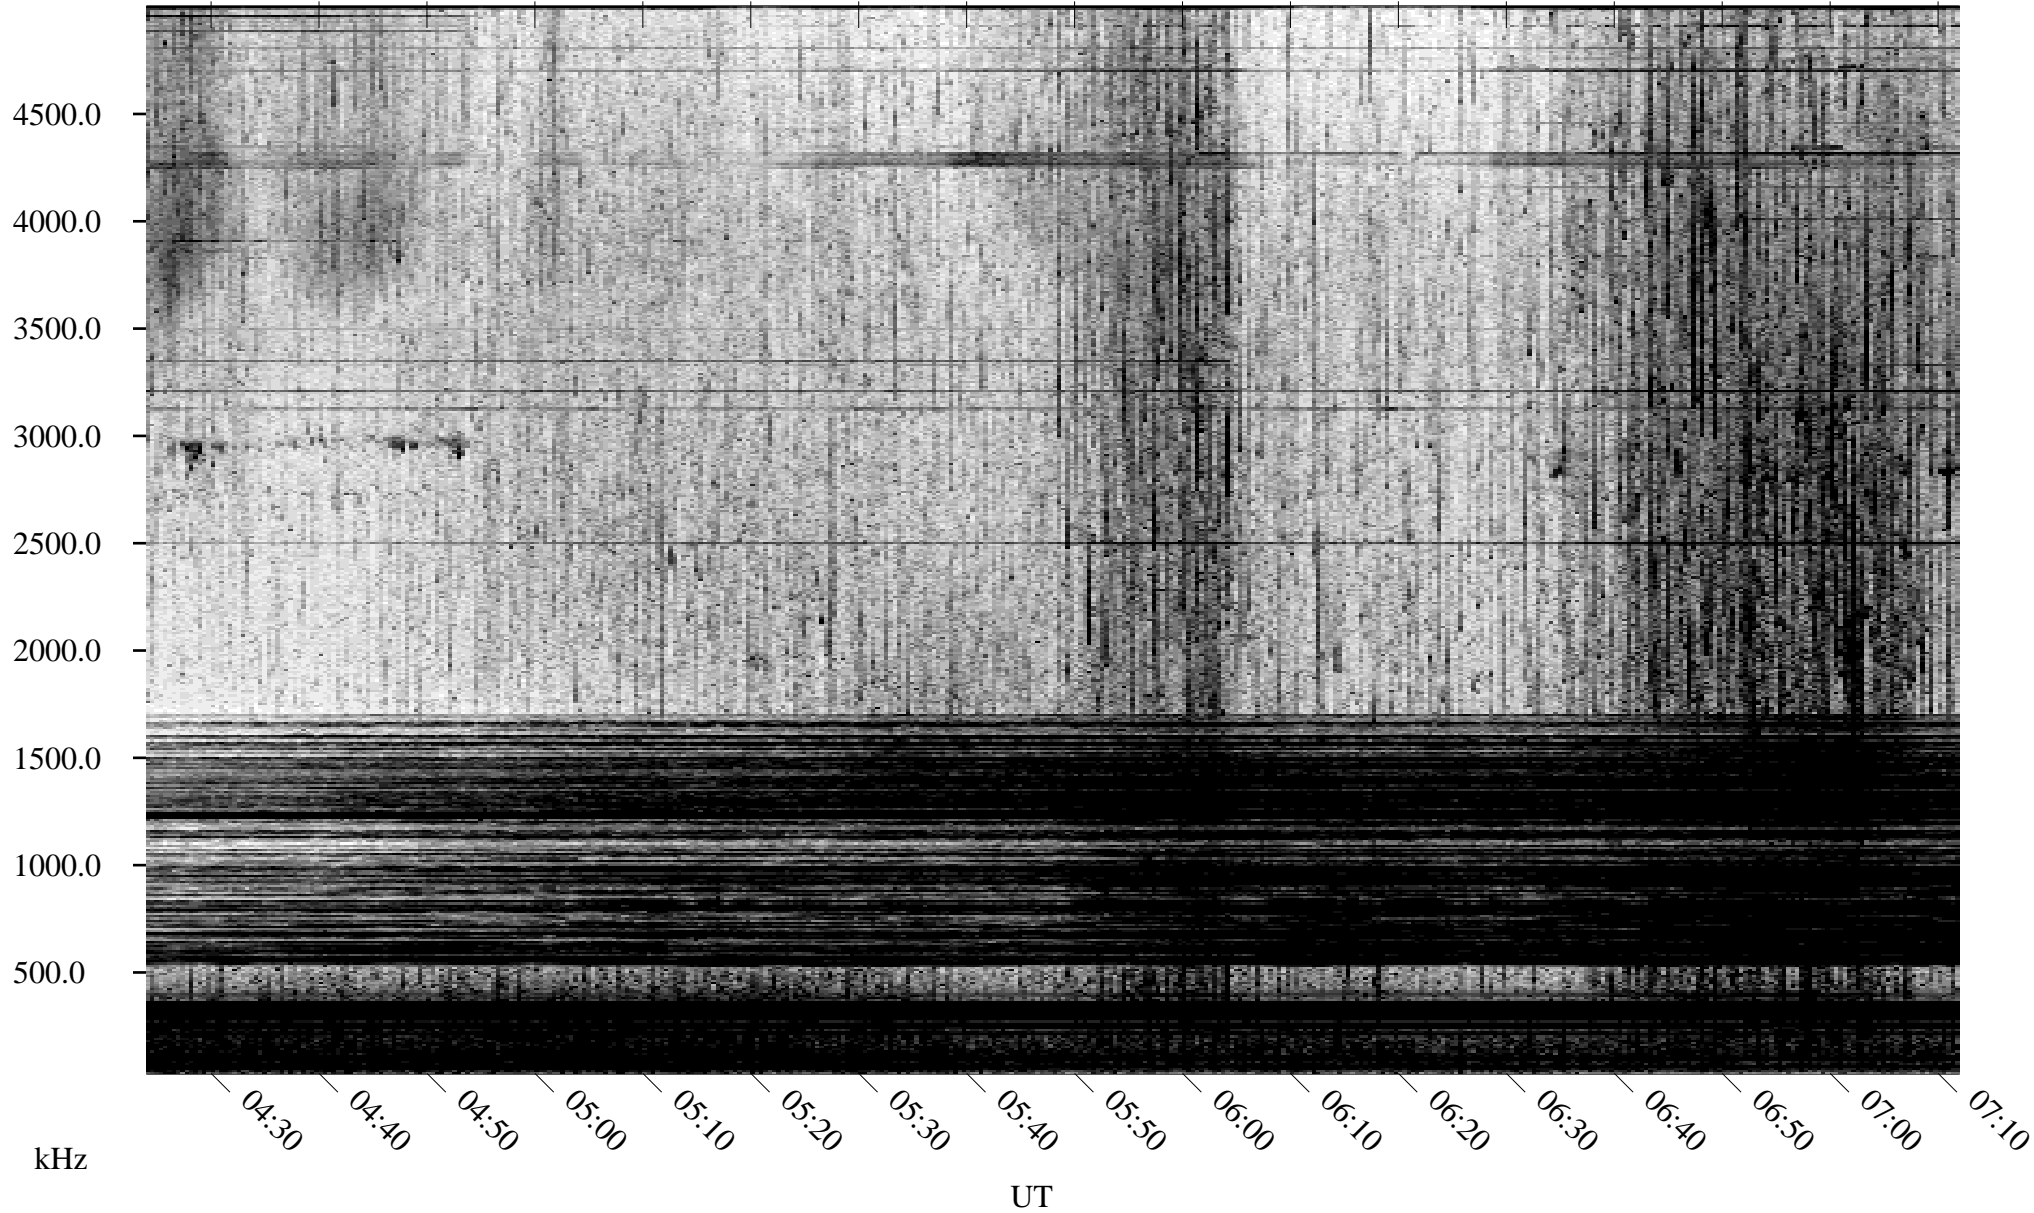

07/03/2005 Churchill, Manitoba

Linear Scale Black = 161 White = 15

ch05184l.r00m max_12

Page 1

07/03/2005 Churchill, Manitoba

Linear Scale Black = 161 White = 15

ch05184l.r00m max_12

Page 2

07/04/2005 Churchill, Manitoba

Linear Scale Black = 161 White = 15

ch05184l.r00m max_12

Page 3

07/04/2005 Churchill, Manitoba

Linear Scale Black = 161 White = 15

ch05184l.r00m max_12

Page 4

07/04/2005 Churchill, Manitoba

Linear Scale Black = 161 White = 15

ch05184l.r00m max_12

Page 5

07/04/2005 Churchill, Manitoba

Linear Scale Black = 161 White = 15

ch05184l.r00m max_12

Page 6

07/04/2005 Churchill, Manitoba

Linear Scale Black = 161 White = 15

ch05184l.r00m max_12

Page 7

07/04/2005 Churchill, Manitoba

Linear Scale Black = 161 White = 15

ch05184l.r00m max_12