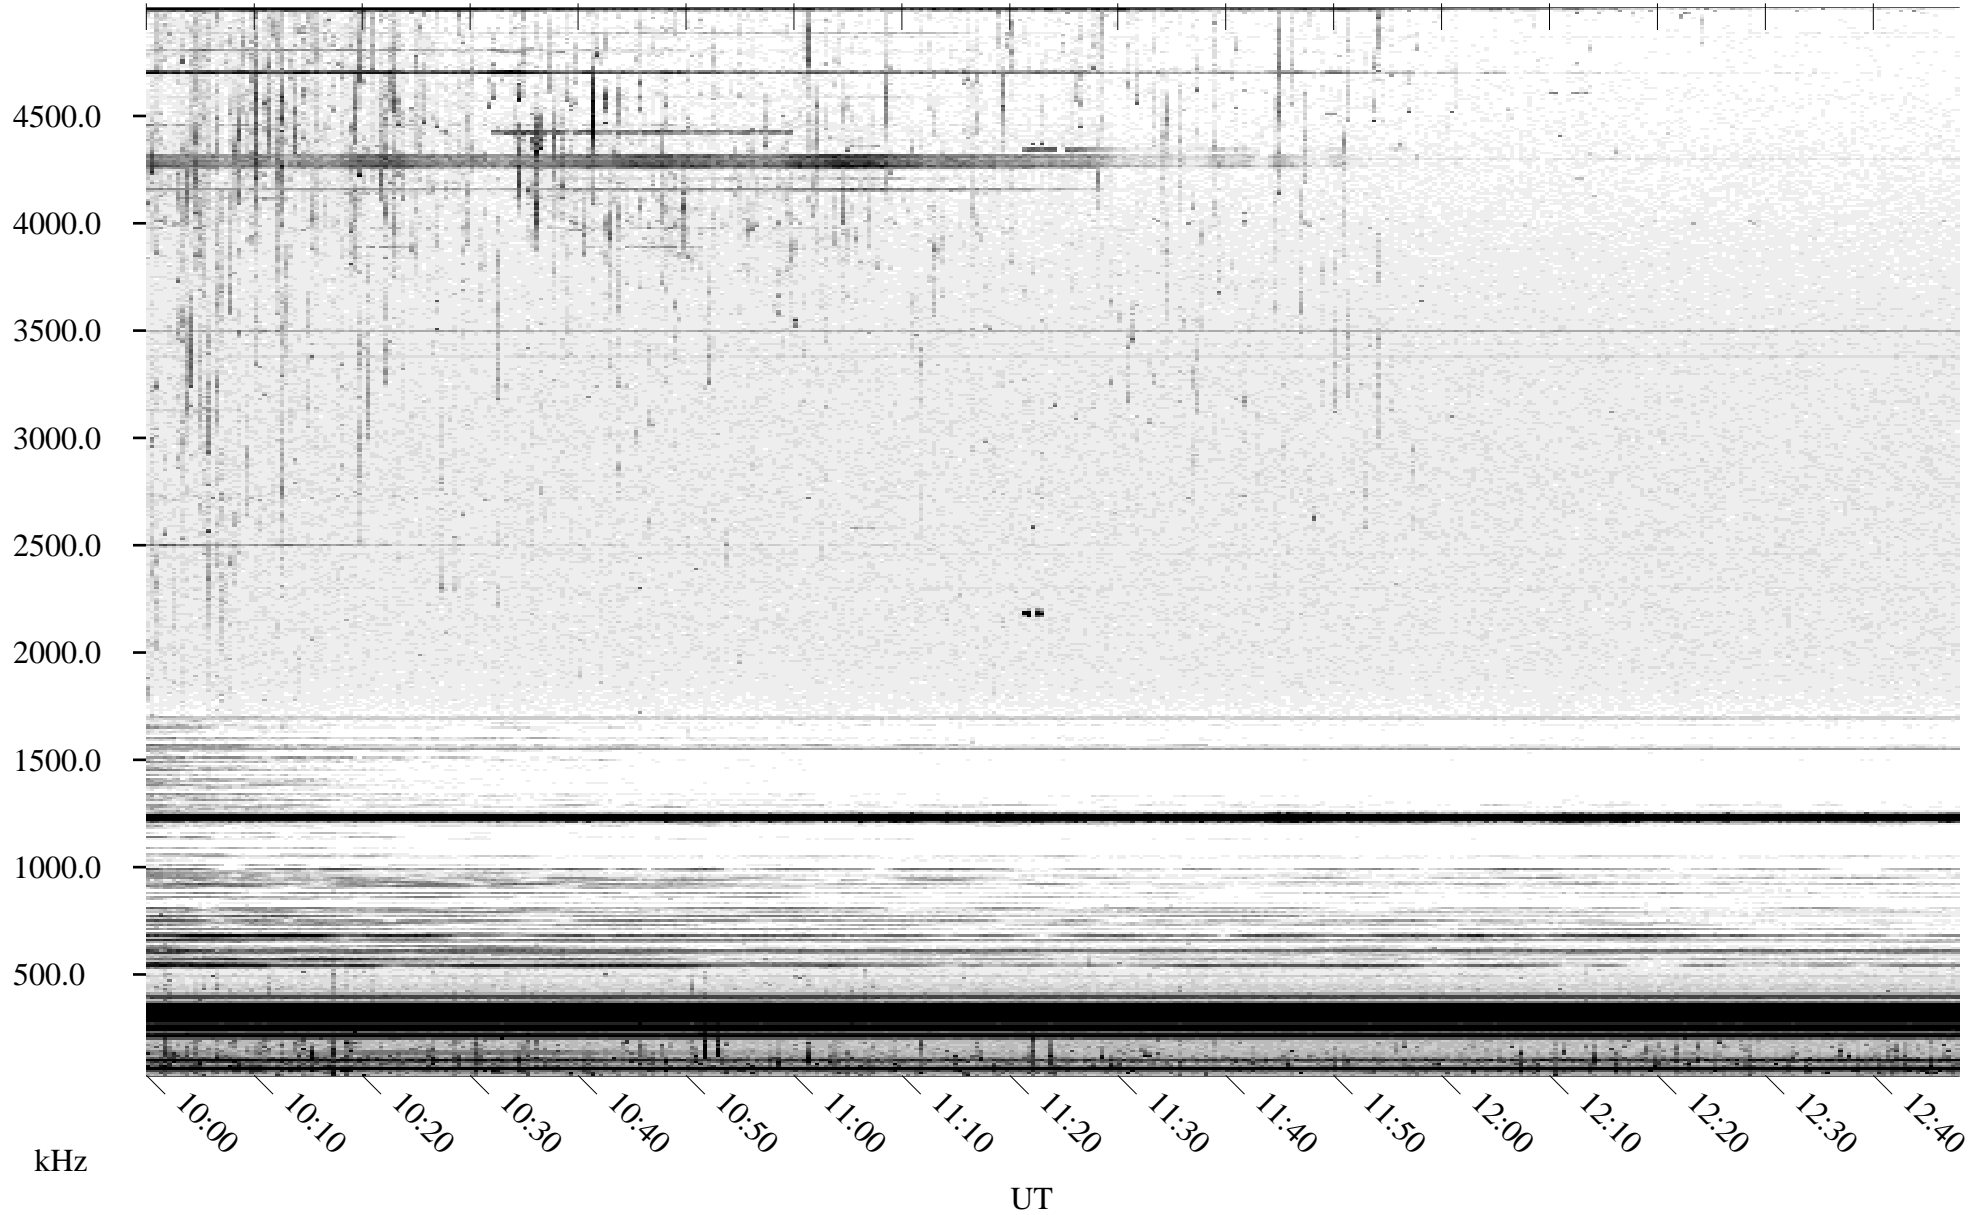

07/03/2005 Churchill, Manitoba

Linear Scale Black = 161 White = 15

ch05184l.r00m max_12

Page 1

07/03/2005 Churchill, Manitoba

Linear Scale Black = 161 White = 15

ch05184l.r00m max_12

Page 2

07/04/2005 Churchill, Manitoba

Linear Scale Black = 161 White = 15

ch05184l.r00m max_12

Page 3

07/04/2005 Churchill, Manitoba

Linear Scale Black = 161 White = 15

ch05184l.r00m max_12

Page 4

07/04/2005 Churchill, Manitoba

Linear Scale Black = 161 White = 15

ch05184l.r00m max_12

Page 5

07/04/2005 Churchill, Manitoba

Linear Scale Black = 161 White = 15

ch05184l.r00m max_12

Page 6

07/04/2005 Churchill, Manitoba

Linear Scale Black = 161 White = 15

ch05184l.r00m max_12

Page 7

07/04/2005 Churchill, Manitoba

Linear Scale Black = 161 White = 15

ch05184l.r00m max_12