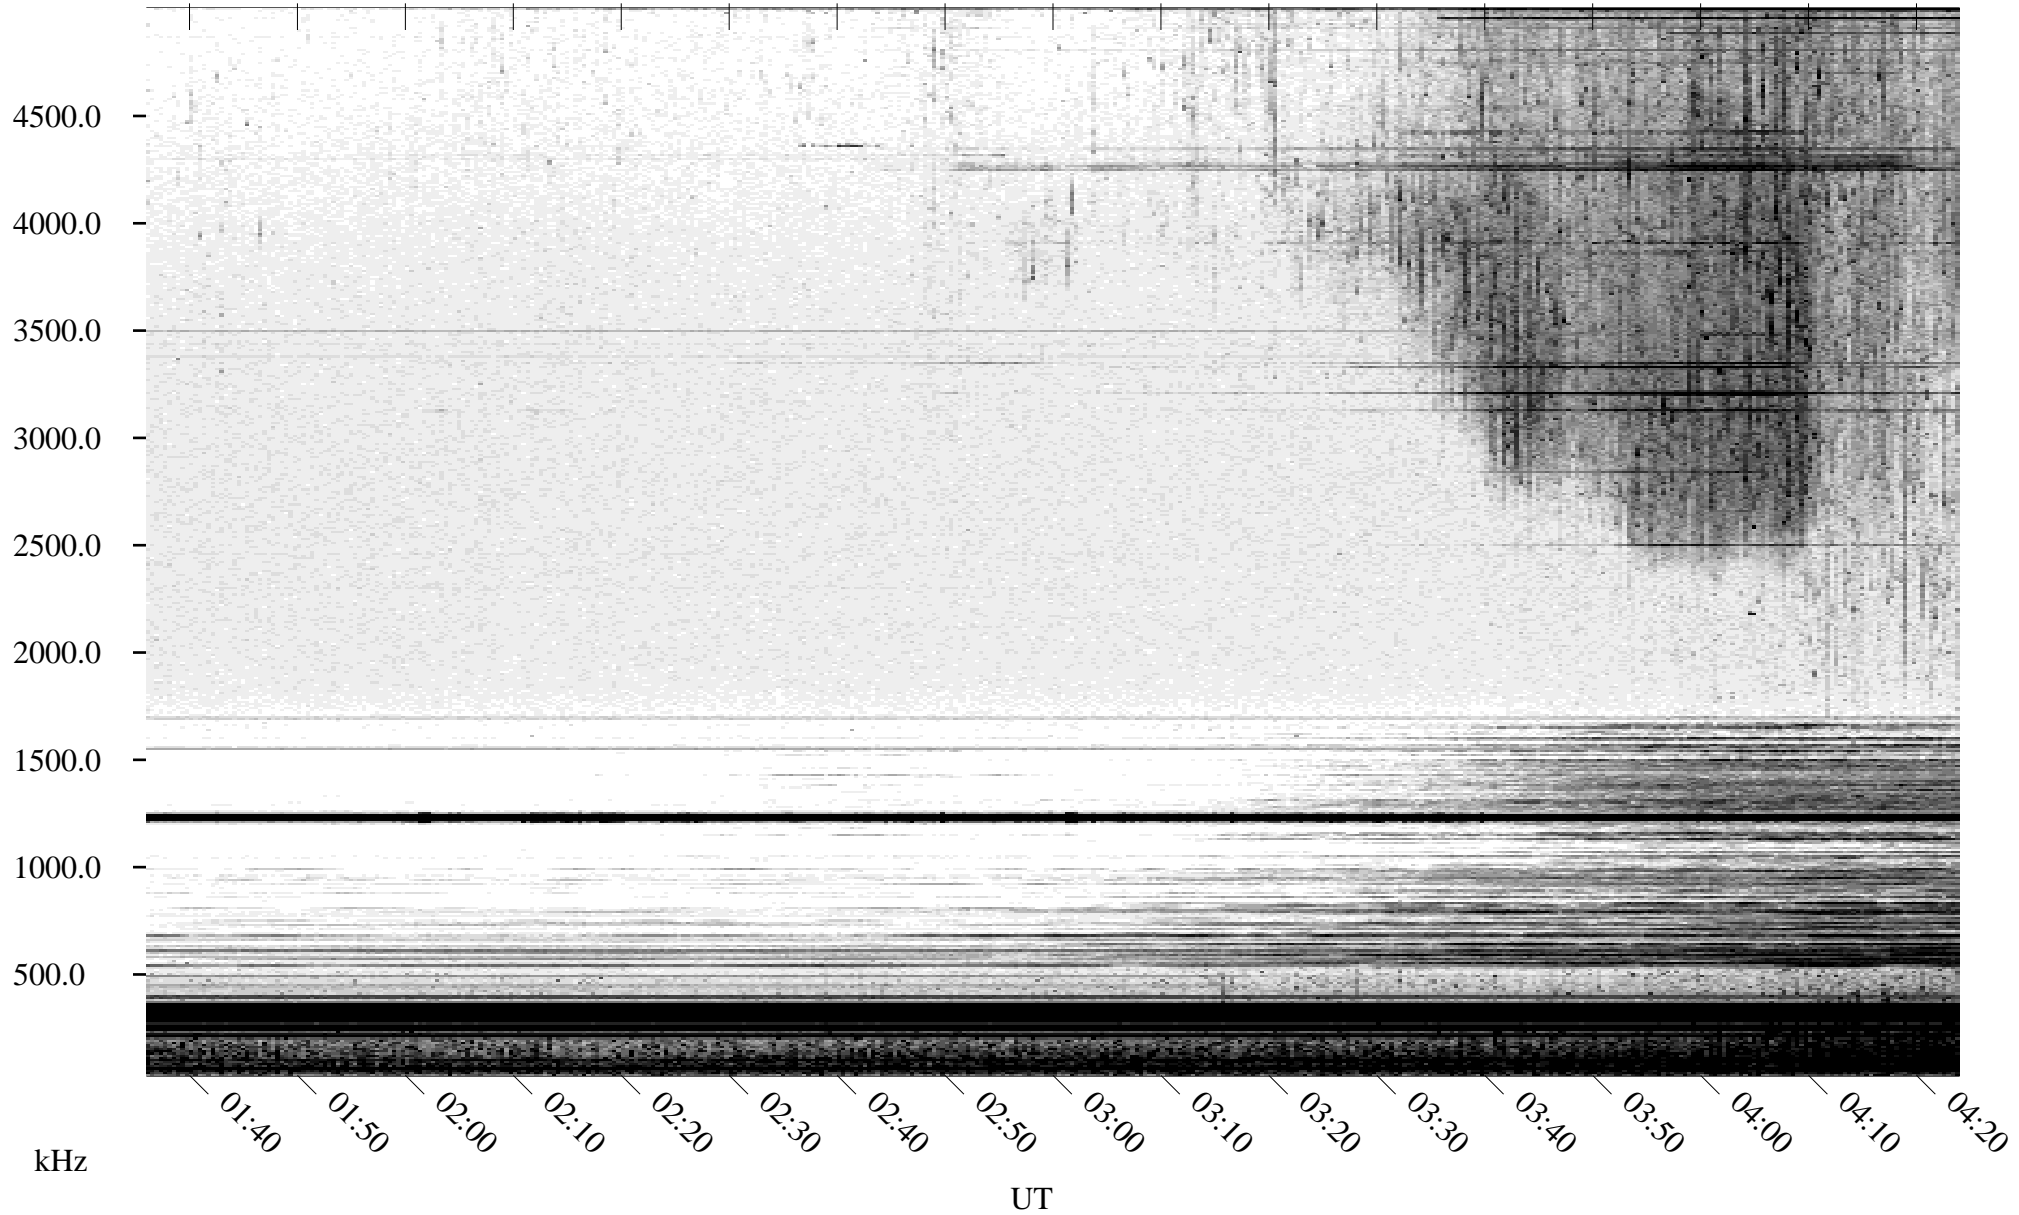

07/03/2005 Churchill, Manitoba

Linear Scale Black = 161 White = 15

ch05184l.r00m max_12

Page 1

07/03/2005 Churchill, Manitoba

Linear Scale Black = 161 White = 15

ch05184l.r00m max_12

Page 2

07/04/2005 Churchill, Manitoba

Linear Scale Black = 161 White = 15

ch05184l.r00m max_12

Page 3

07/04/2005 Churchill, Manitoba

Linear Scale Black = 161 White = 15

ch05184l.r00m max_12

Page 4

07/04/2005 Churchill, Manitoba

Linear Scale Black = 161 White = 15

ch05184l.r00m max_12

Page 5

07/04/2005 Churchill, Manitoba

Linear Scale Black = 161 White = 15

ch05184l.r00m max_12

Page 6

07/04/2005 Churchill, Manitoba

Linear Scale Black = 161 White = 15

ch05184l.r00m max_12

Page 7

07/04/2005 Churchill, Manitoba

Linear Scale Black = 161 White = 15

ch05184l.r00m max_12