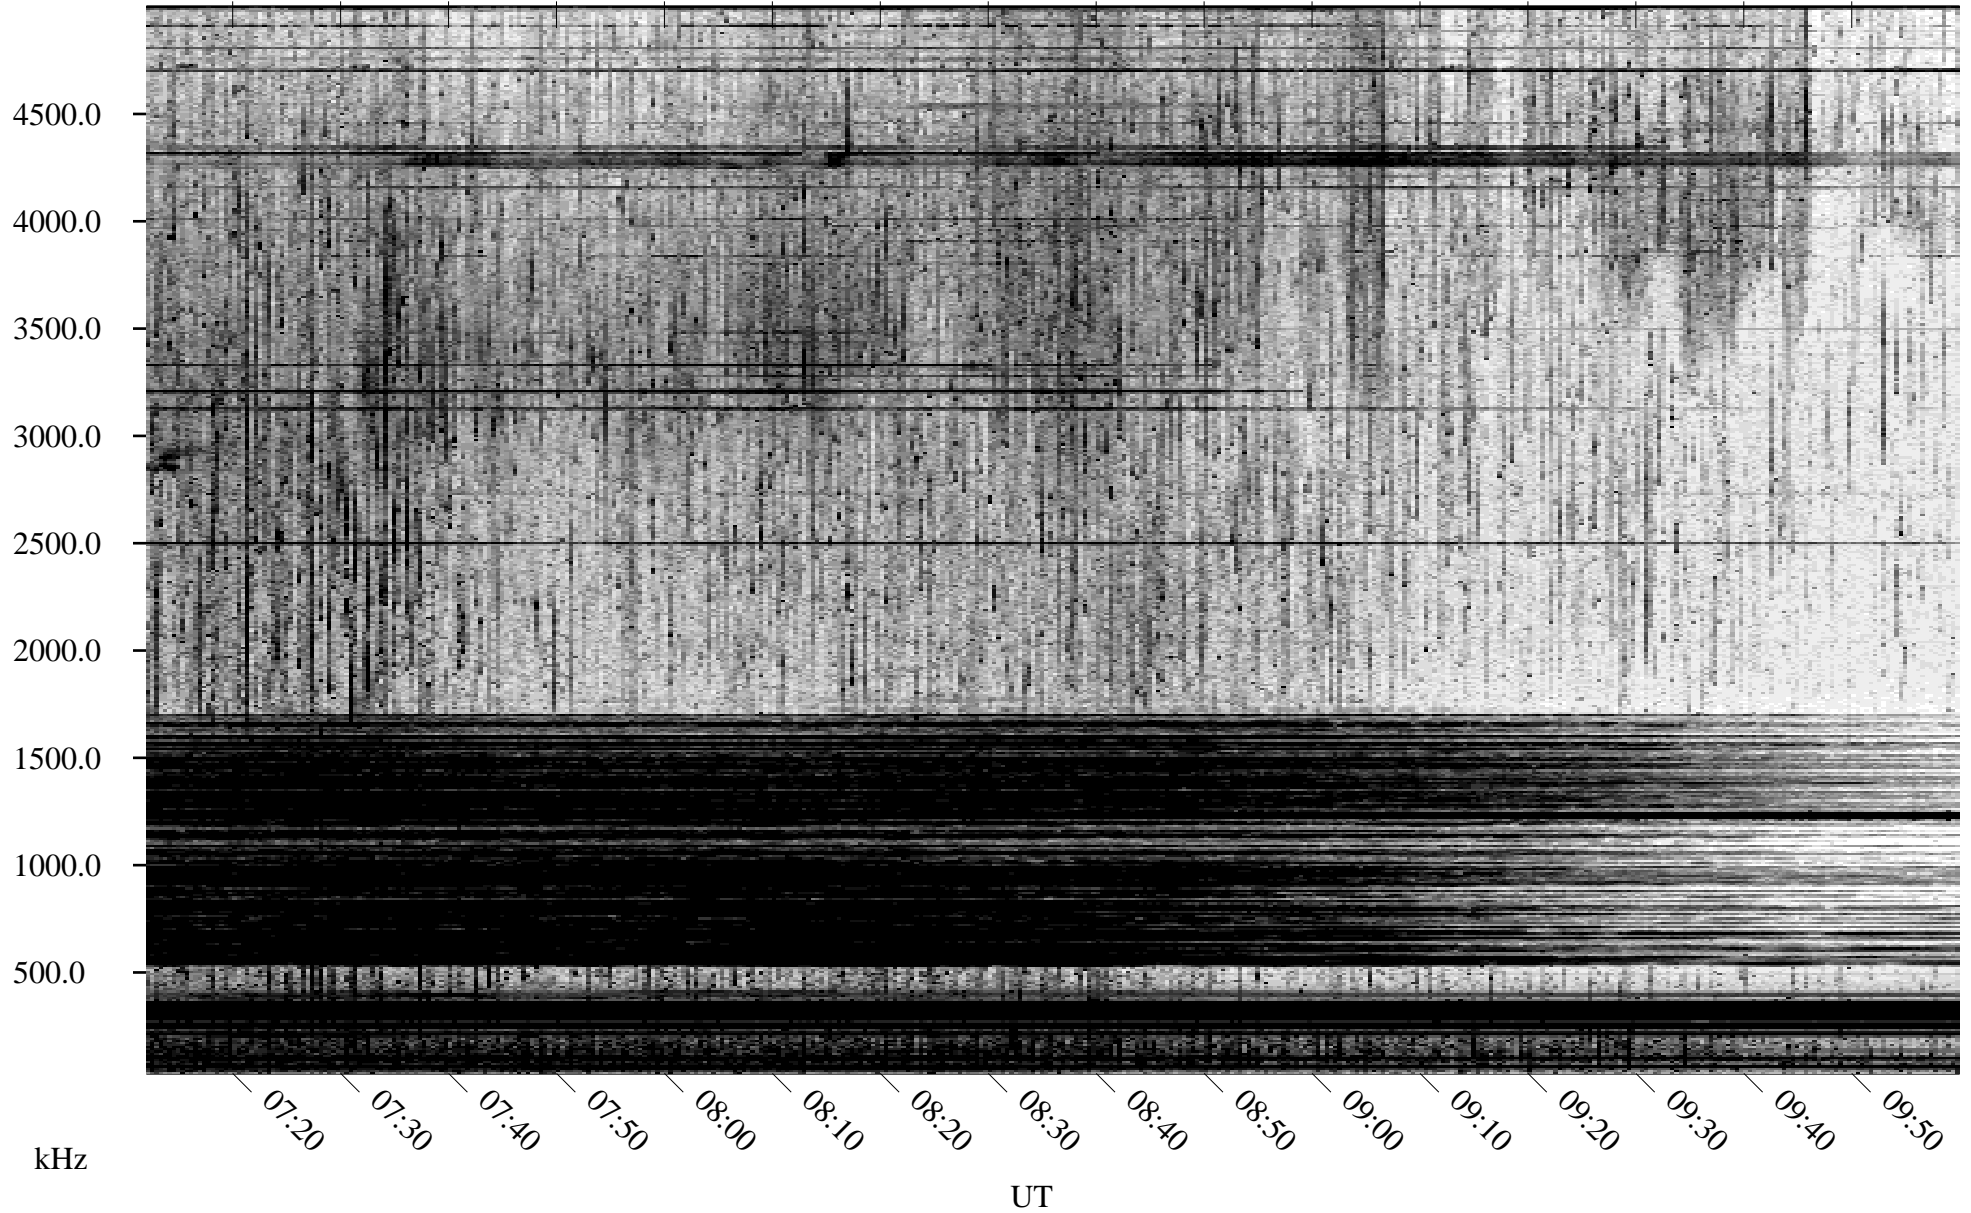

07/03/2005 Churchill, Manitoba

Linear Scale Black = 161 White = 15

ch05184l.r00m max_12

Page 1

07/03/2005 Churchill, Manitoba

Linear Scale Black = 161 White = 15

ch05184l.r00m max_12

Page 2

07/04/2005 Churchill, Manitoba

Linear Scale Black = 161 White = 15

ch05184l.r00m max_12

Page 3

07/04/2005 Churchill, Manitoba

Linear Scale Black = 161 White = 15

ch05184l.r00m max_12

Page 4

07/04/2005 Churchill, Manitoba

Linear Scale Black = 161 White = 15

ch05184l.r00m max_12

Page 5

07/04/2005 Churchill, Manitoba

Linear Scale Black = 161 White = 15

ch05184l.r00m max_12

Page 6

07/04/2005 Churchill, Manitoba

Linear Scale Black = 161 White = 15

ch05184l.r00m max_12

Page 7

07/04/2005 Churchill, Manitoba

Linear Scale Black = 161 White = 15

ch05184l.r00m max_12