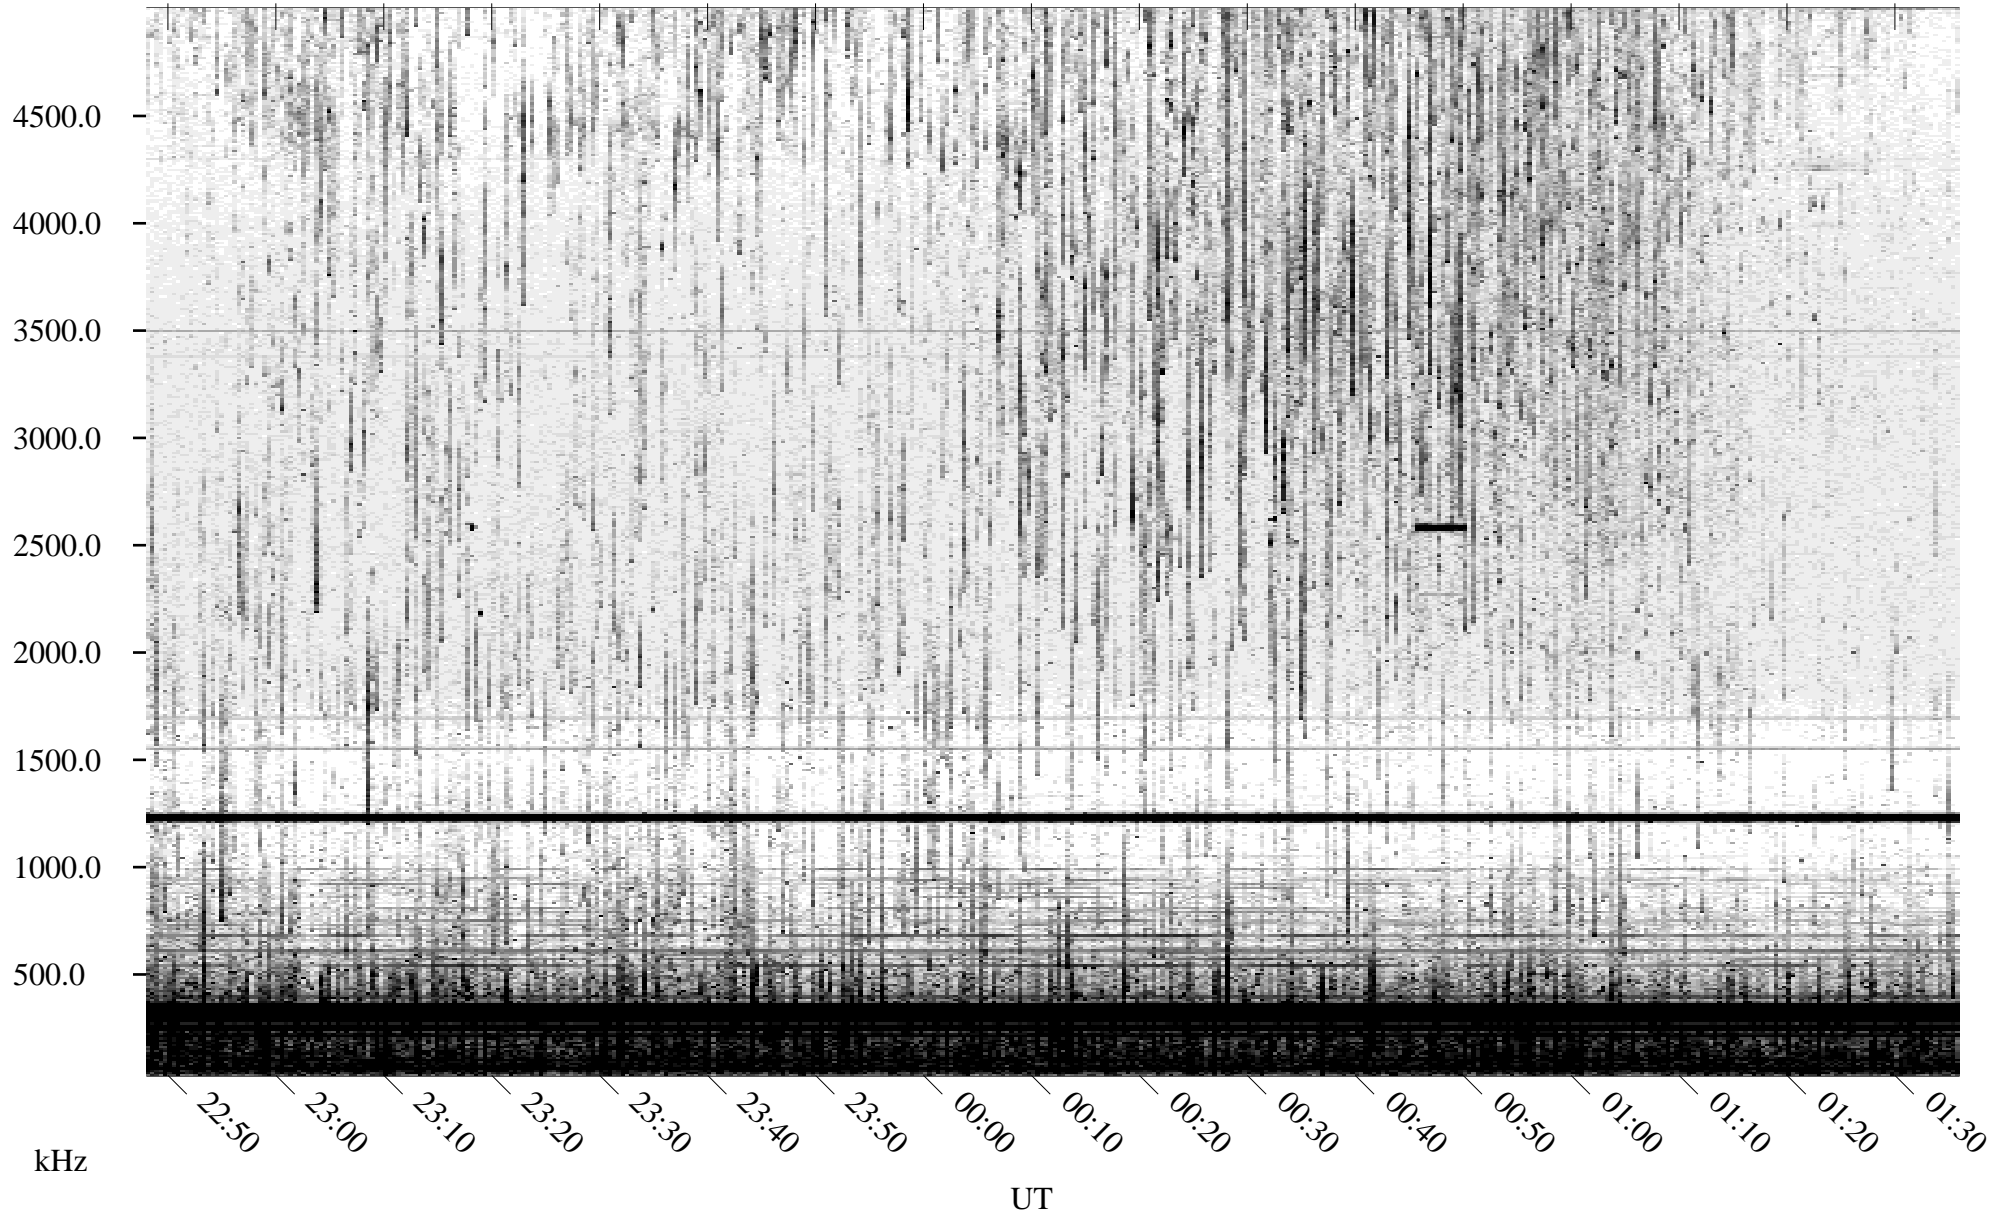

# 07/04/2005 Churchill, Manitoba

Linear Scale    Black = 161    White = 15

ch051851.r00m max\_12

Page 1

# 07/04/2005 Churchill, Manitoba

Linear Scale    Black = 161    White = 15

ch05185l.r00m max\_12

Page 2

# 07/05/2005 Churchill, Manitoba

Linear Scale    Black = 161    White = 15

ch05185l.r00m max\_12

Page 3

# 07/05/2005 Churchill, Manitoba

Linear Scale    Black = 161    White = 15

ch051851.r00m max\_12

Page 4