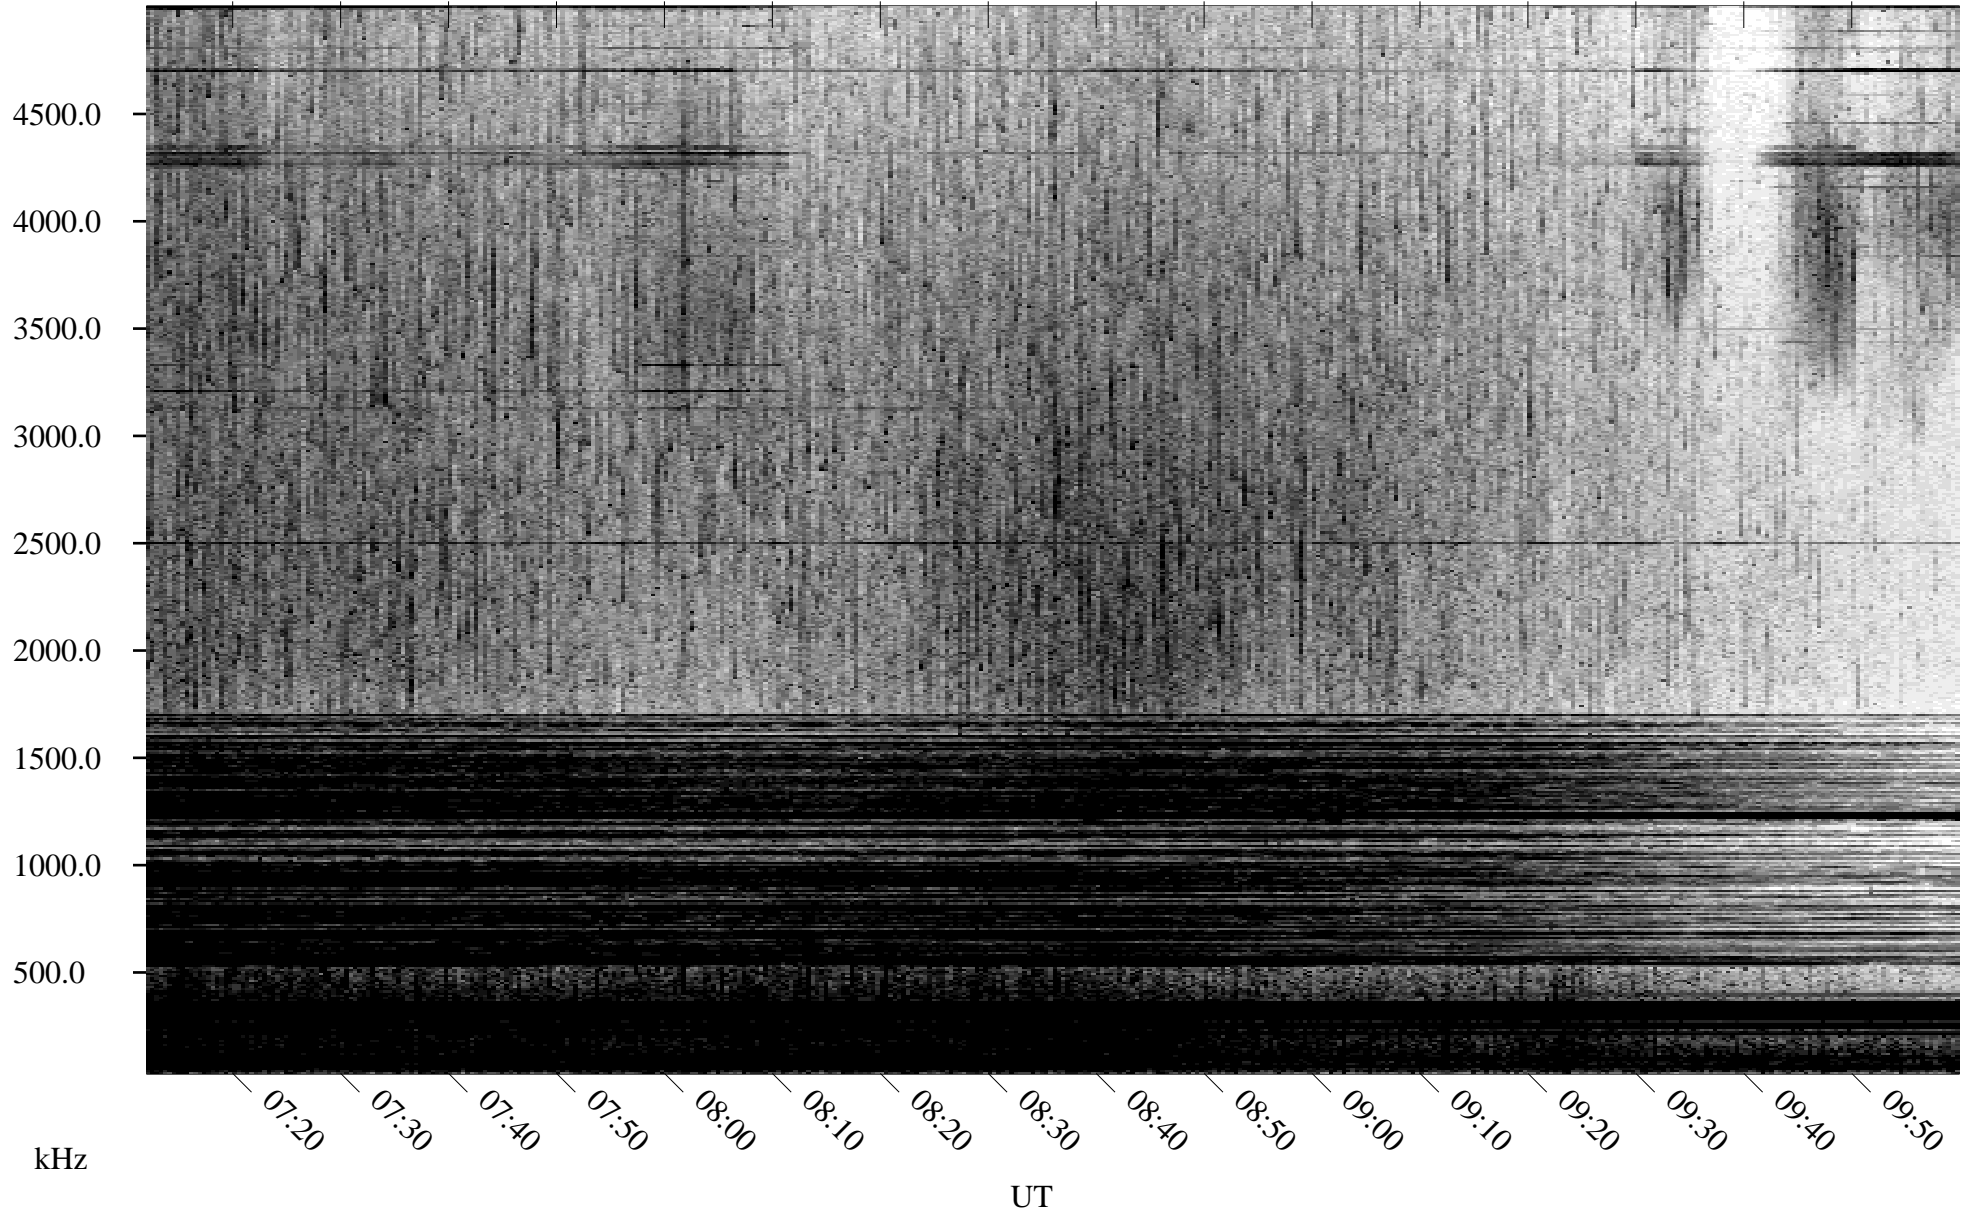

# 07/05/2005 Churchill, Manitoba

Linear Scale    Black = 161    White = 15

ch051851.r00m max\_12

Page 4

# 07/05/2005 Churchill, Manitoba

Linear Scale    Black = 161    White = 15

ch051851.r00m max\_12

Page 5

# 07/05/2005 Churchill, Manitoba

Linear Scale    Black = 161    White = 15

ch051851.r00m max\_12

Page 6