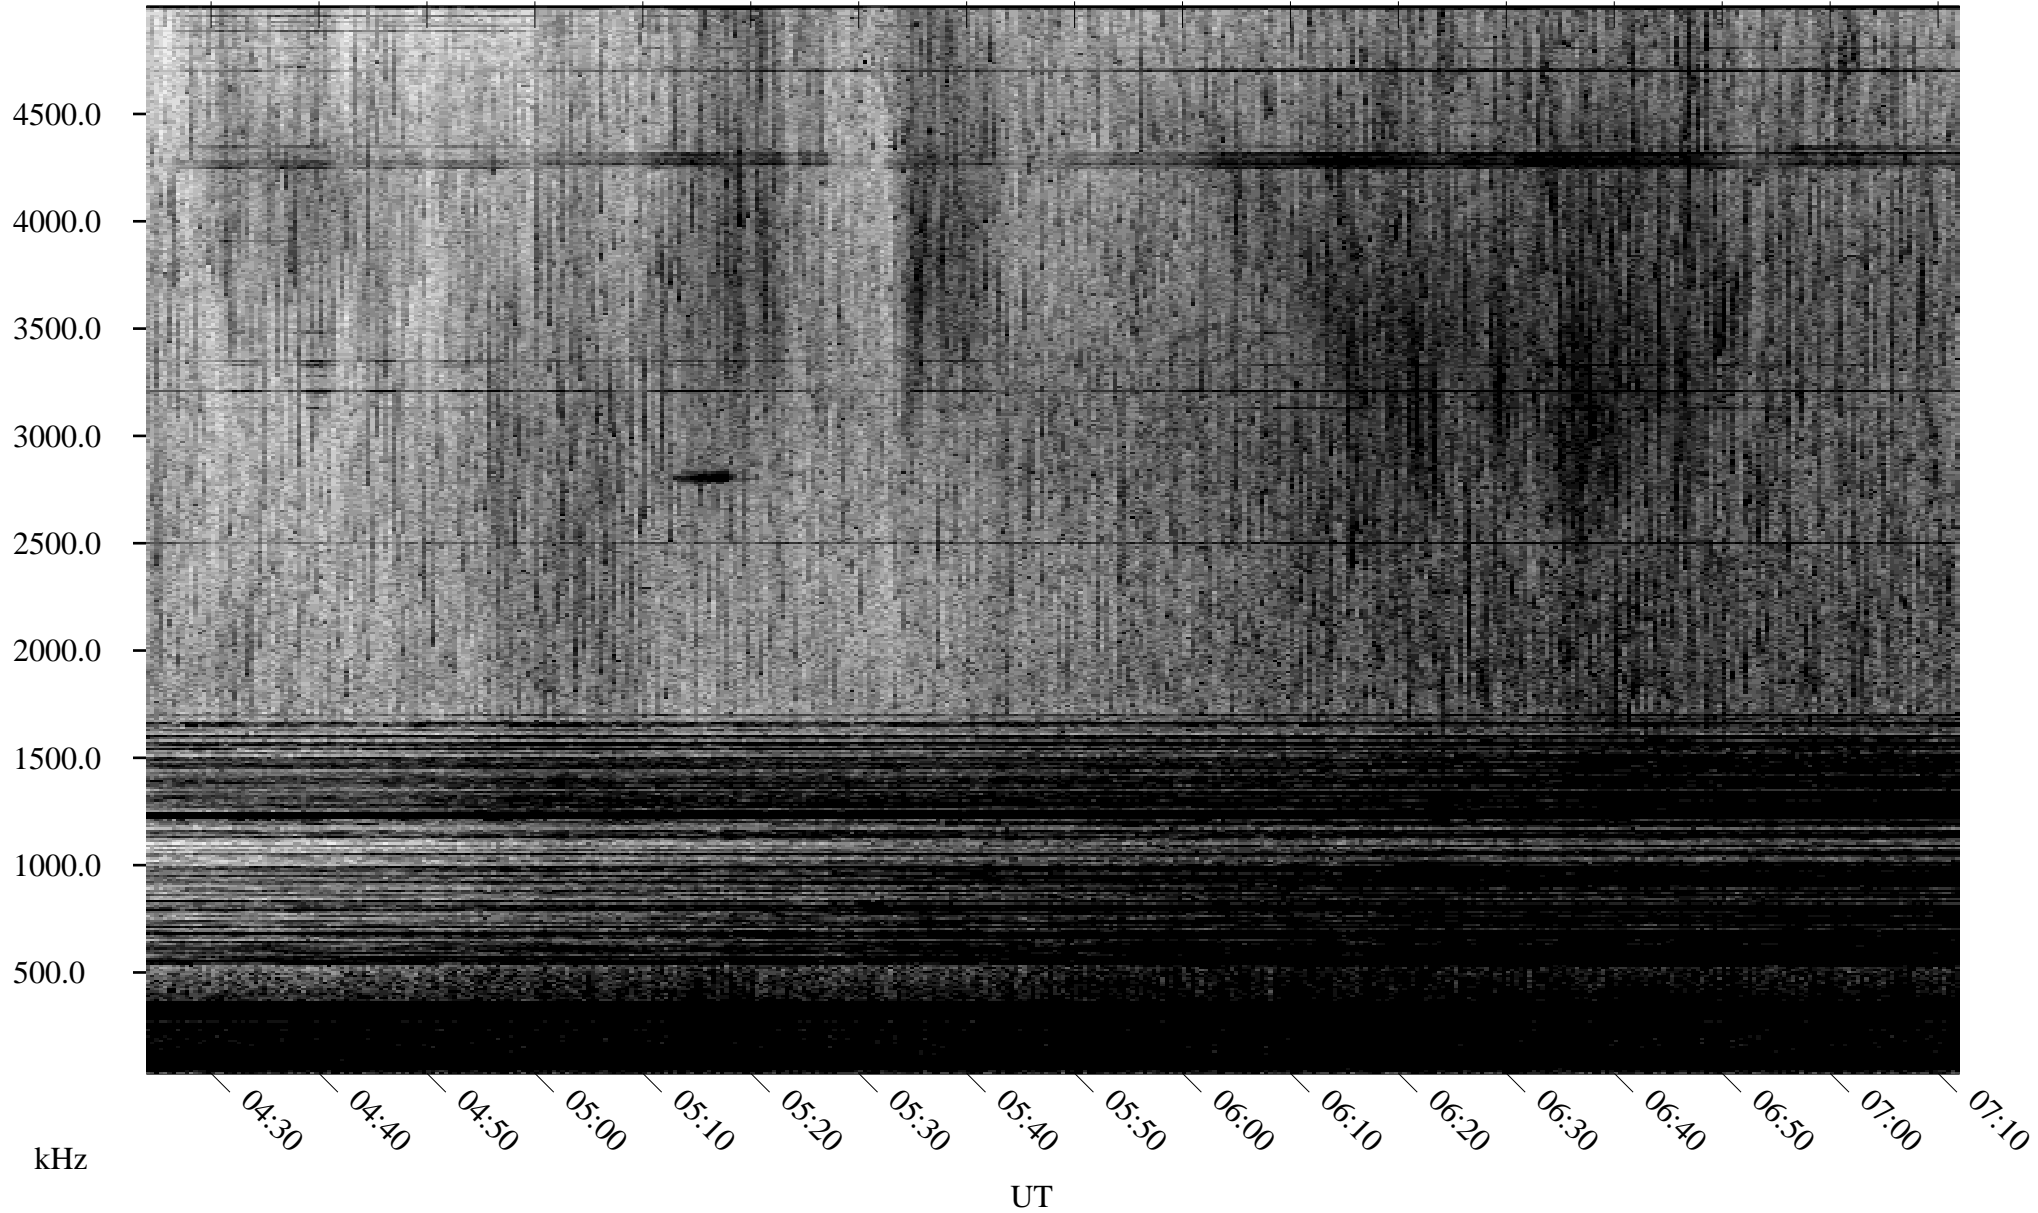

# 07/04/2005 Churchill, Manitoba

Linear Scale    Black = 161    White = 15

ch051851.r00m max\_12

Page 1

# 07/04/2005 Churchill, Manitoba

Linear Scale    Black = 161    White = 15

ch05185l.r00m max\_12

Page 2

# 07/05/2005 Churchill, Manitoba

Linear Scale    Black = 161    White = 15

ch05185l.r00m max\_12

Page 3

# 07/05/2005 Churchill, Manitoba

Linear Scale    Black = 161    White = 15

ch051851.r00m max\_12

Page 4