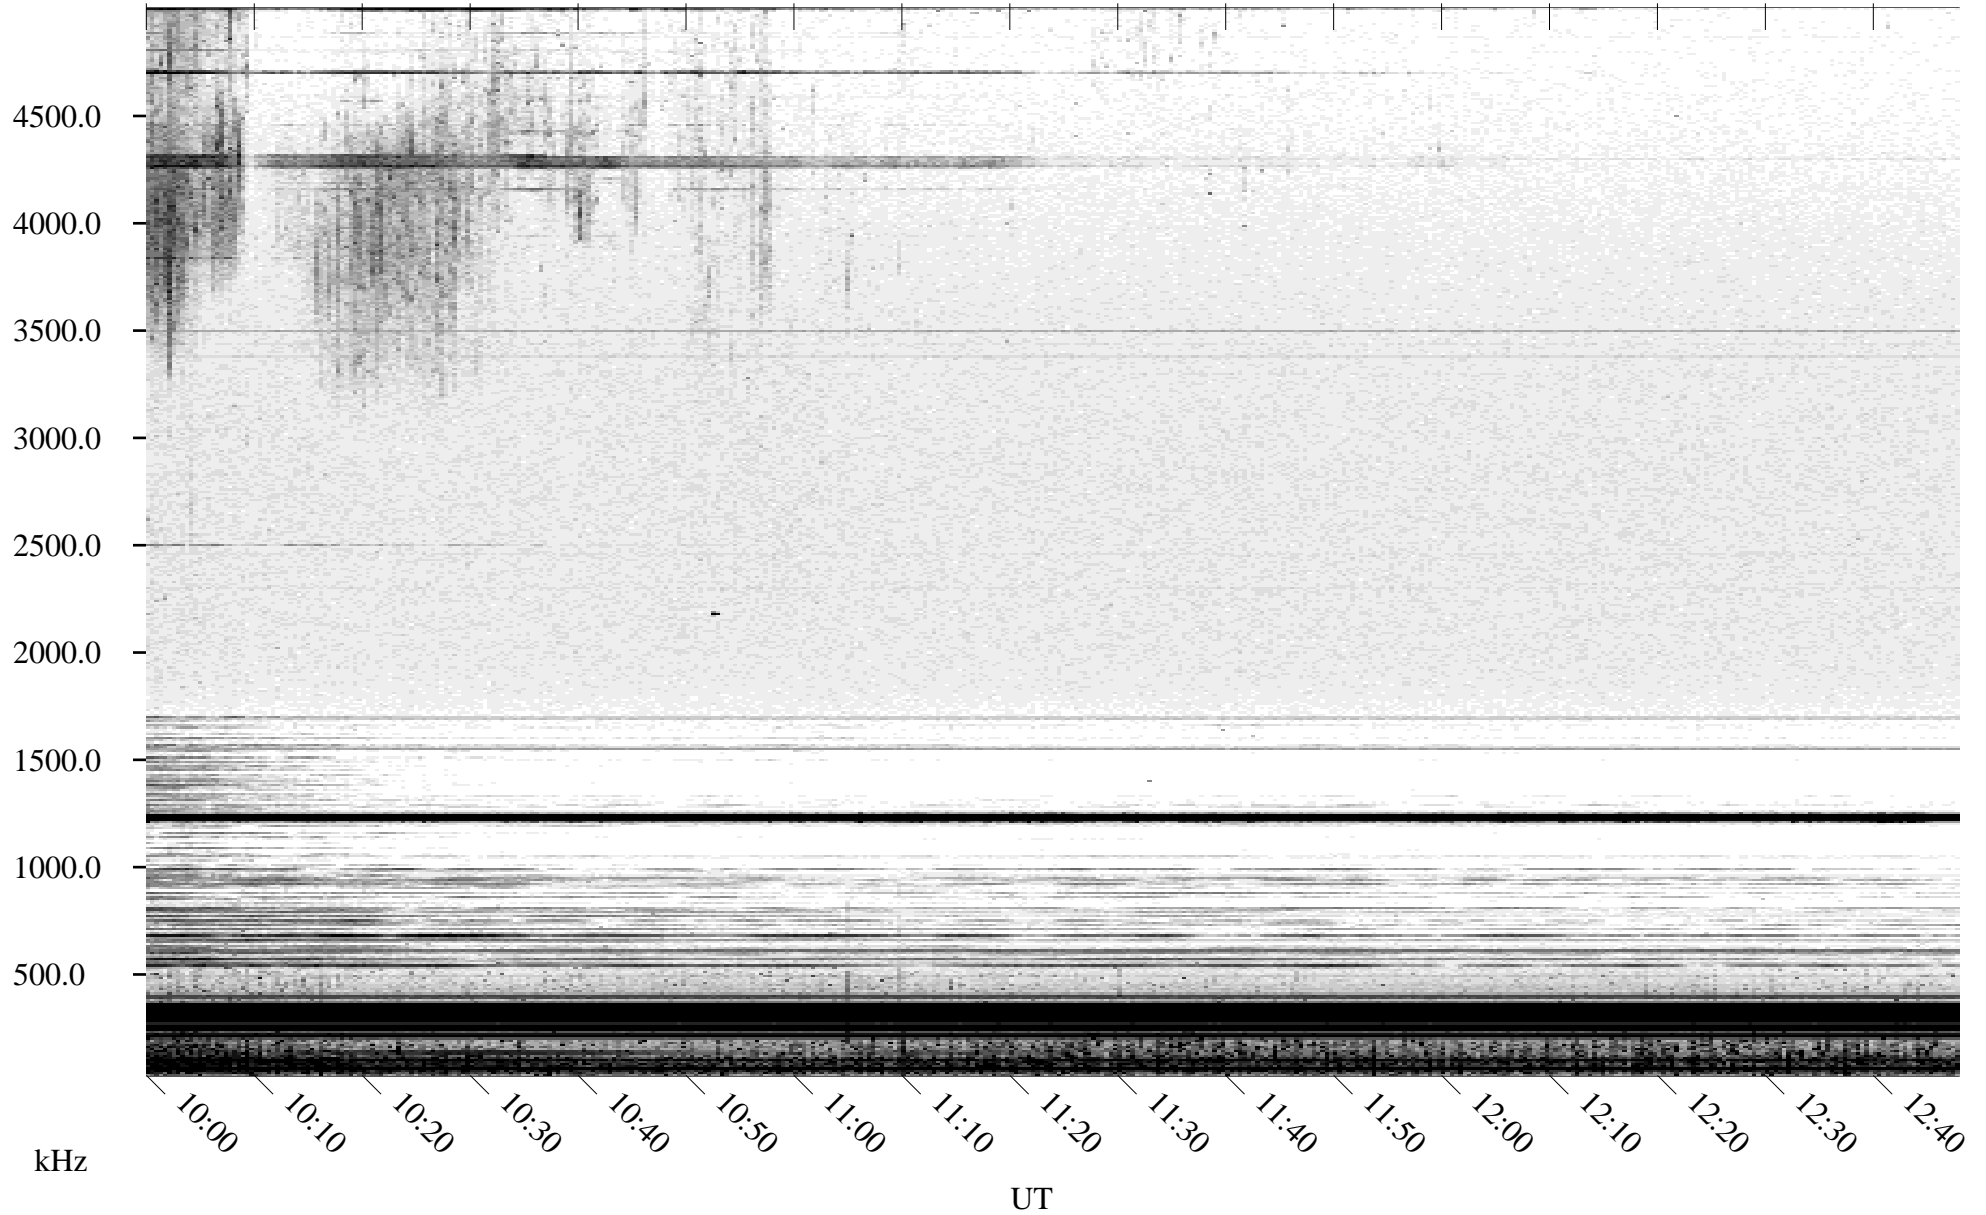

# 07/05/2005 Churchill, Manitoba

Linear Scale    Black = 161    White = 15

ch051851.r00m max\_12

Page 5

# 07/05/2005 Churchill, Manitoba

Linear Scale    Black = 161    White = 15

ch051851.r00m max\_12

Page 6

# 07/05/2005 Churchill, Manitoba

Linear Scale    Black = 161    White = 15

ch051851.r00m max\_12

Page 7

# 07/05/2005 Churchill, Manitoba

Linear Scale    Black = 161    White = 15

ch051851.r00m max\_12