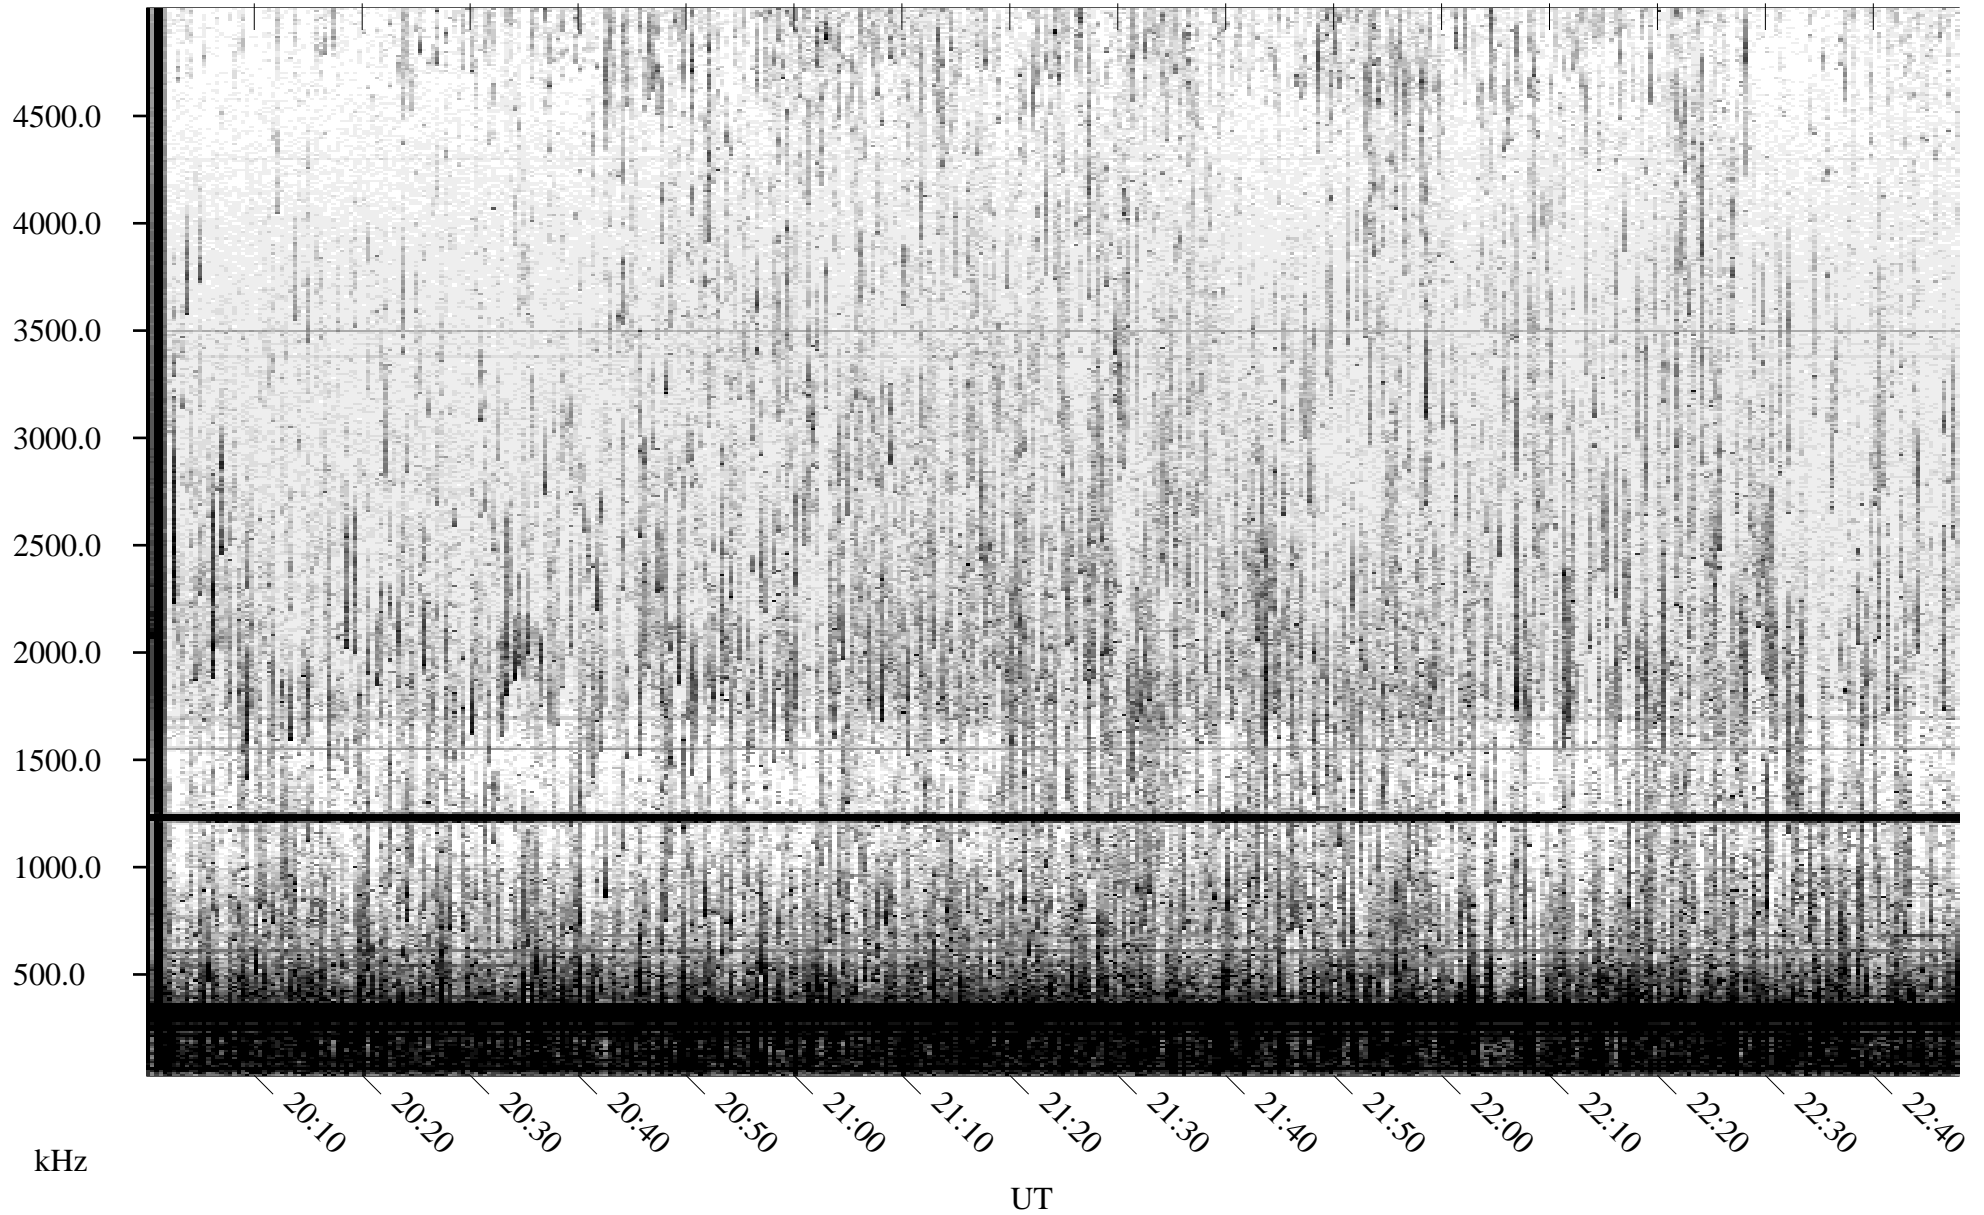

# 07/04/2005 Churchill, Manitoba

Linear Scale    Black = 161    White = 15

ch051851.r00m max\_12

Page 1

# 07/04/2005 Churchill, Manitoba

Linear Scale    Black = 161    White = 15

ch05185l.r00m max\_12

Page 2

# 07/05/2005 Churchill, Manitoba

Linear Scale    Black = 161    White = 15

ch05185l.r00m max\_12

Page 3

# 07/05/2005 Churchill, Manitoba

Linear Scale    Black = 161    White = 15

ch051851.r00m max\_12

Page 4