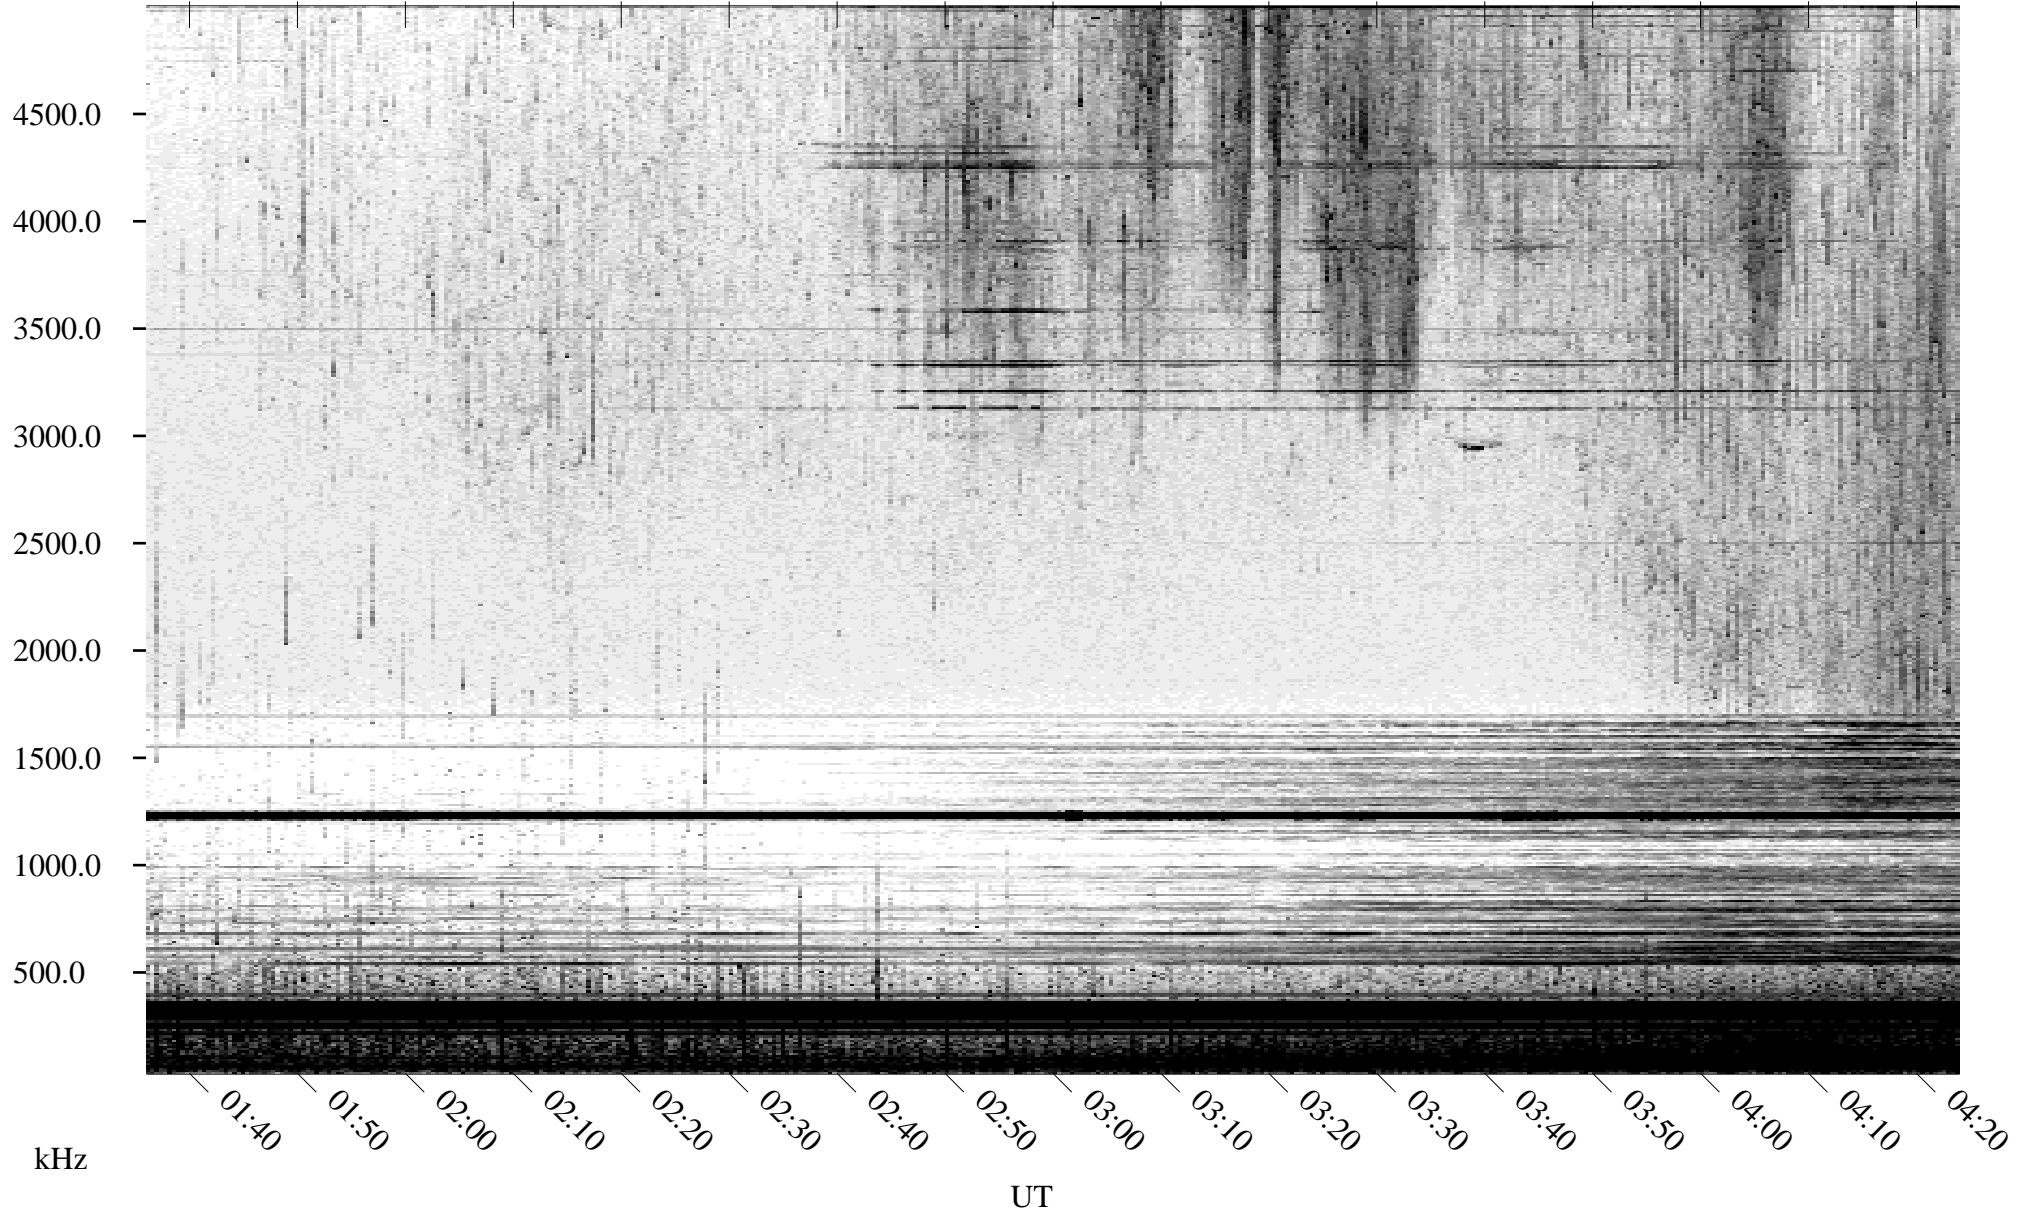

# 07/04/2005 Churchill, Manitoba

Linear Scale    Black = 161    White = 15

ch051851.r00m max\_12

Page 1

# 07/04/2005 Churchill, Manitoba

Linear Scale    Black = 161    White = 15

ch05185l.r00m max\_12

Page 2

# 07/05/2005 Churchill, Manitoba

Linear Scale    Black = 161    White = 15

ch05185l.r00m max\_12

Page 3

# 07/05/2005 Churchill, Manitoba

Linear Scale    Black = 161    White = 15

ch051851.r00m max\_12

Page 4