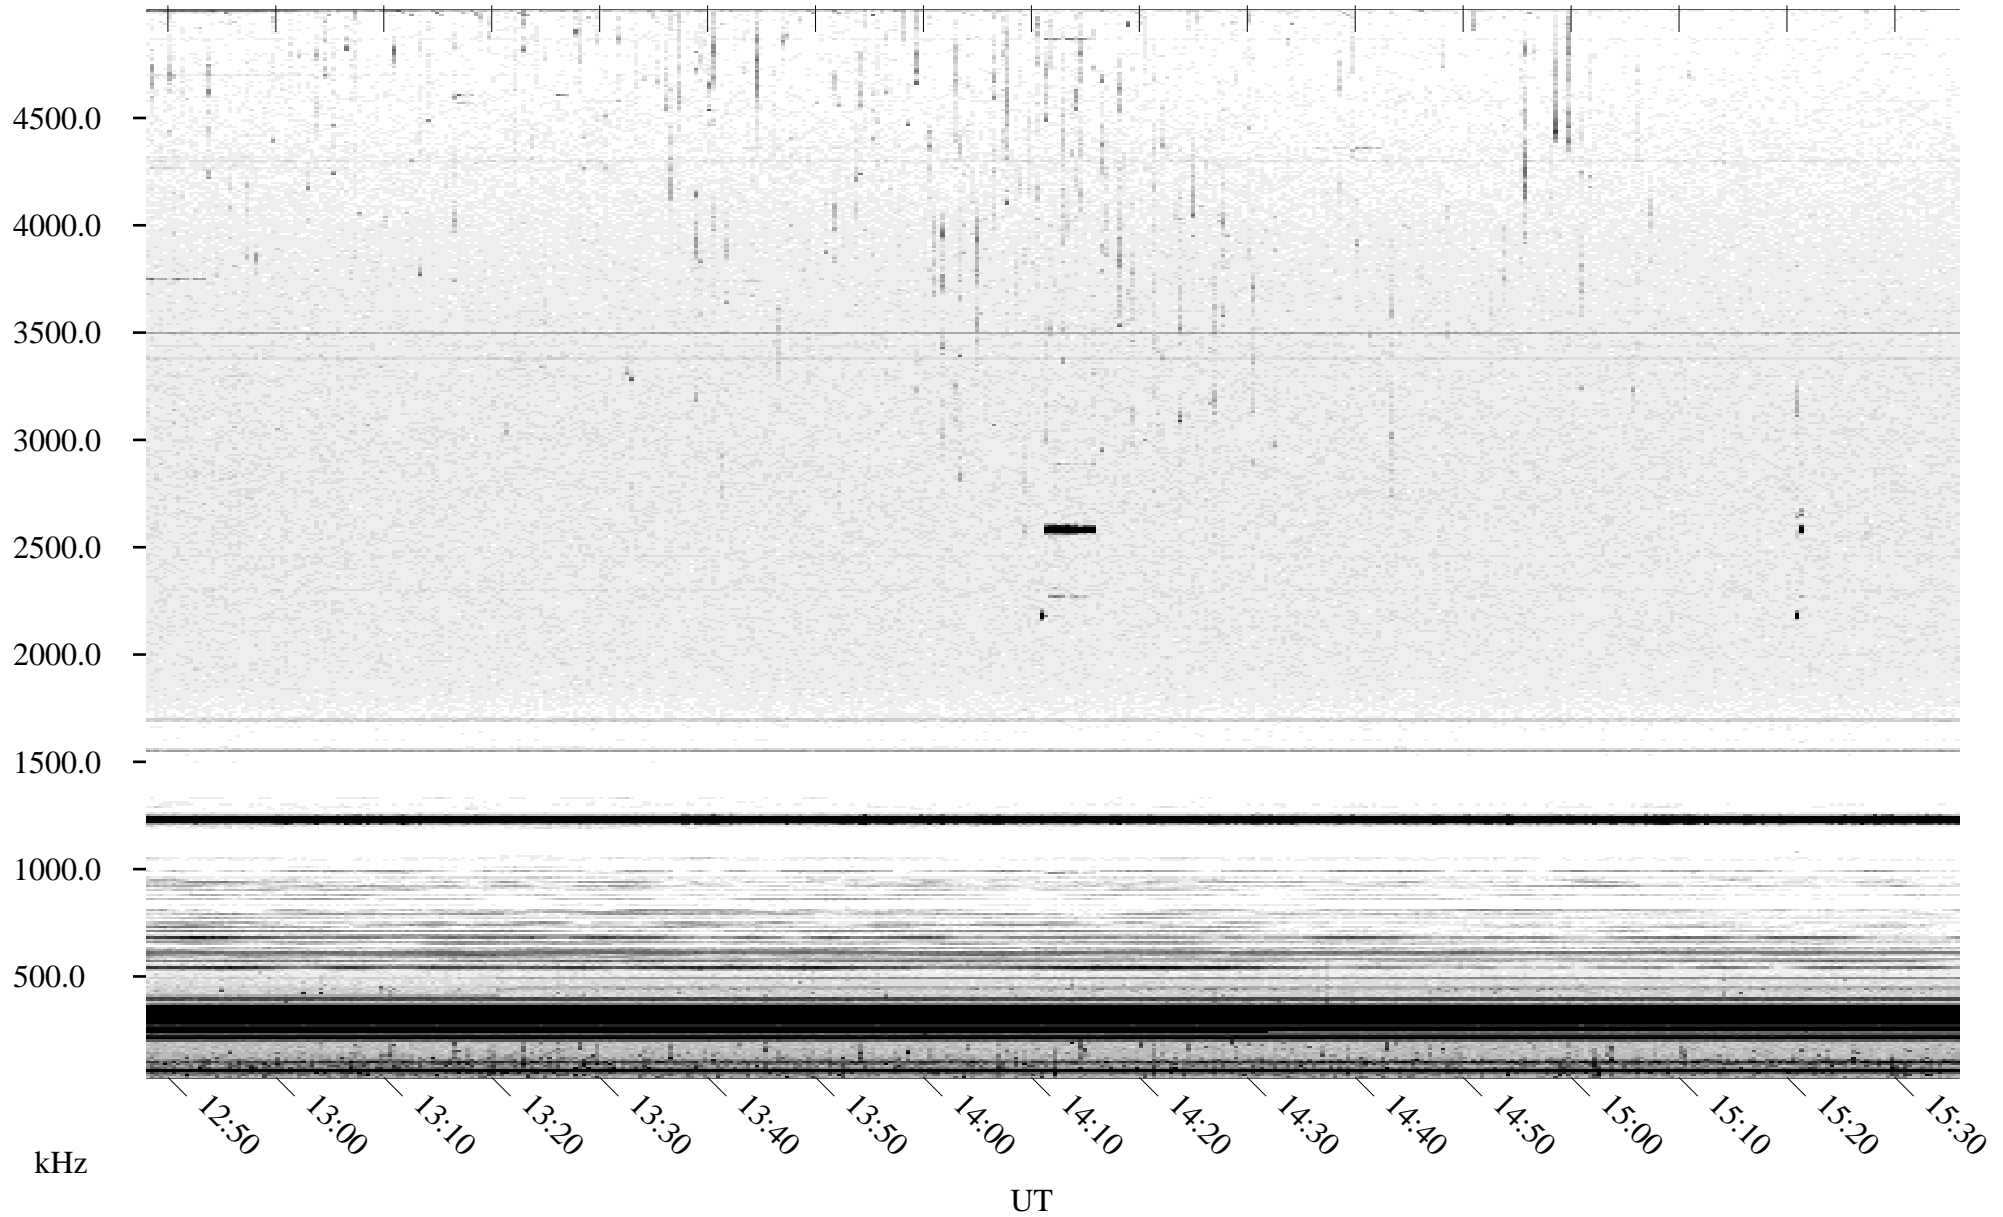

# 07/06/2005 Churchill, Manitoba

Linear Scale    Black = 161    White = 15

ch05186l.r00m max\_12

# 07/06/2005 Churchill, Manitoba

Linear Scale    Black = 161    White = 15

ch05186l.r00m max\_12

Page 6

# 07/06/2005 Churchill, Manitoba

Linear Scale    Black = 161    White = 15

ch05186l.r00m max\_12

Page 7

# 07/06/2005 Churchill, Manitoba

Linear Scale    Black = 161    White = 15

ch05186l.r00m max\_12

Page 8