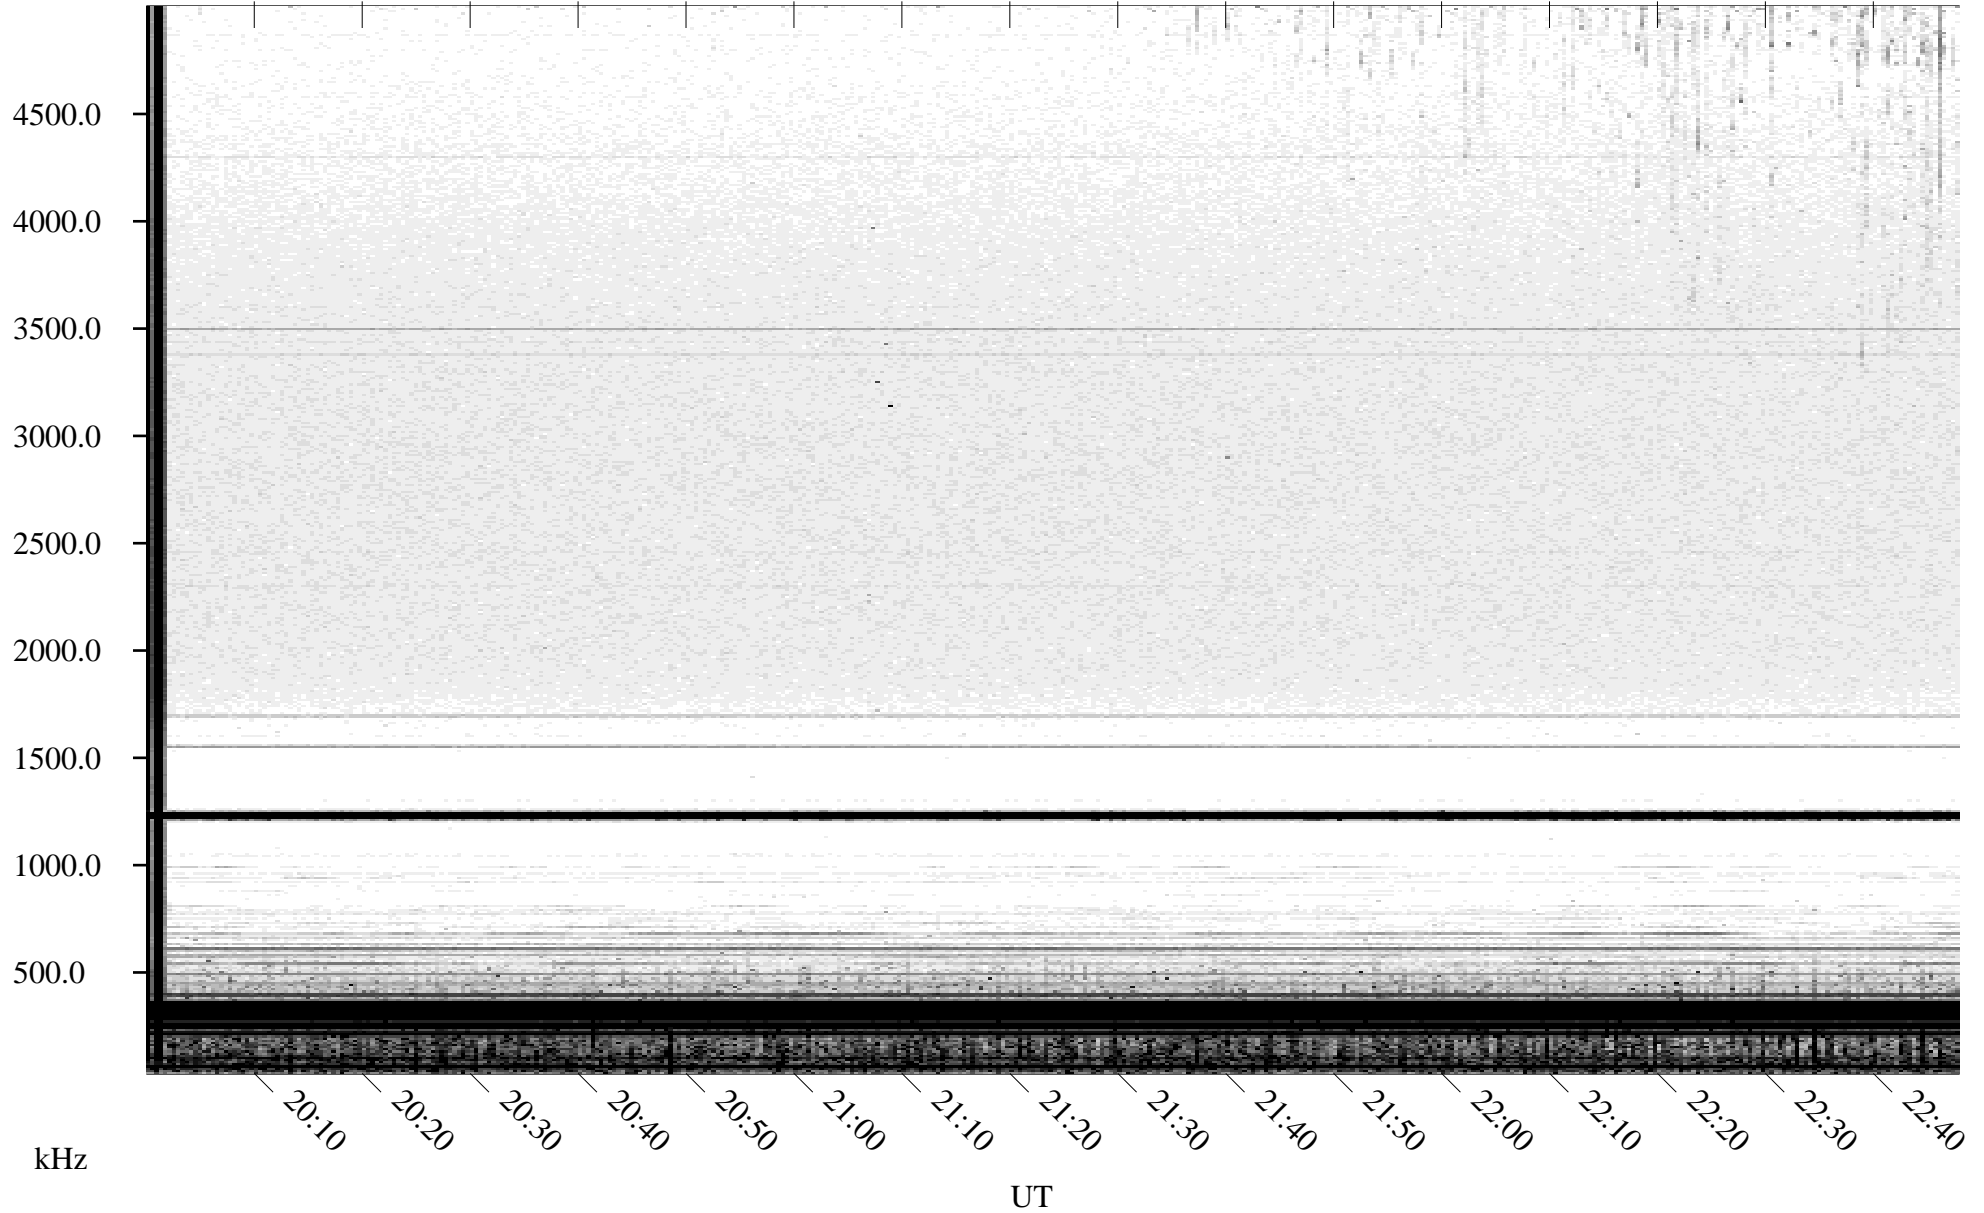

# 07/05/2005 Churchill, Manitoba

Linear Scale    Black = 161    White = 15

ch05186l.r00m max\_12

Page 1

# 07/05/2005 Churchill, Manitoba

Linear Scale Black = 161 White = 15

ch05186l.r00m max\_12

Page 2

# 07/06/2005 Churchill, Manitoba

Linear Scale    Black = 161    White = 15

ch05186l.r00m max\_12

Page 3

# 07/06/2005 Churchill, Manitoba

Linear Scale    Black = 161    White = 15

ch05186l.r00m max\_12

Page 4