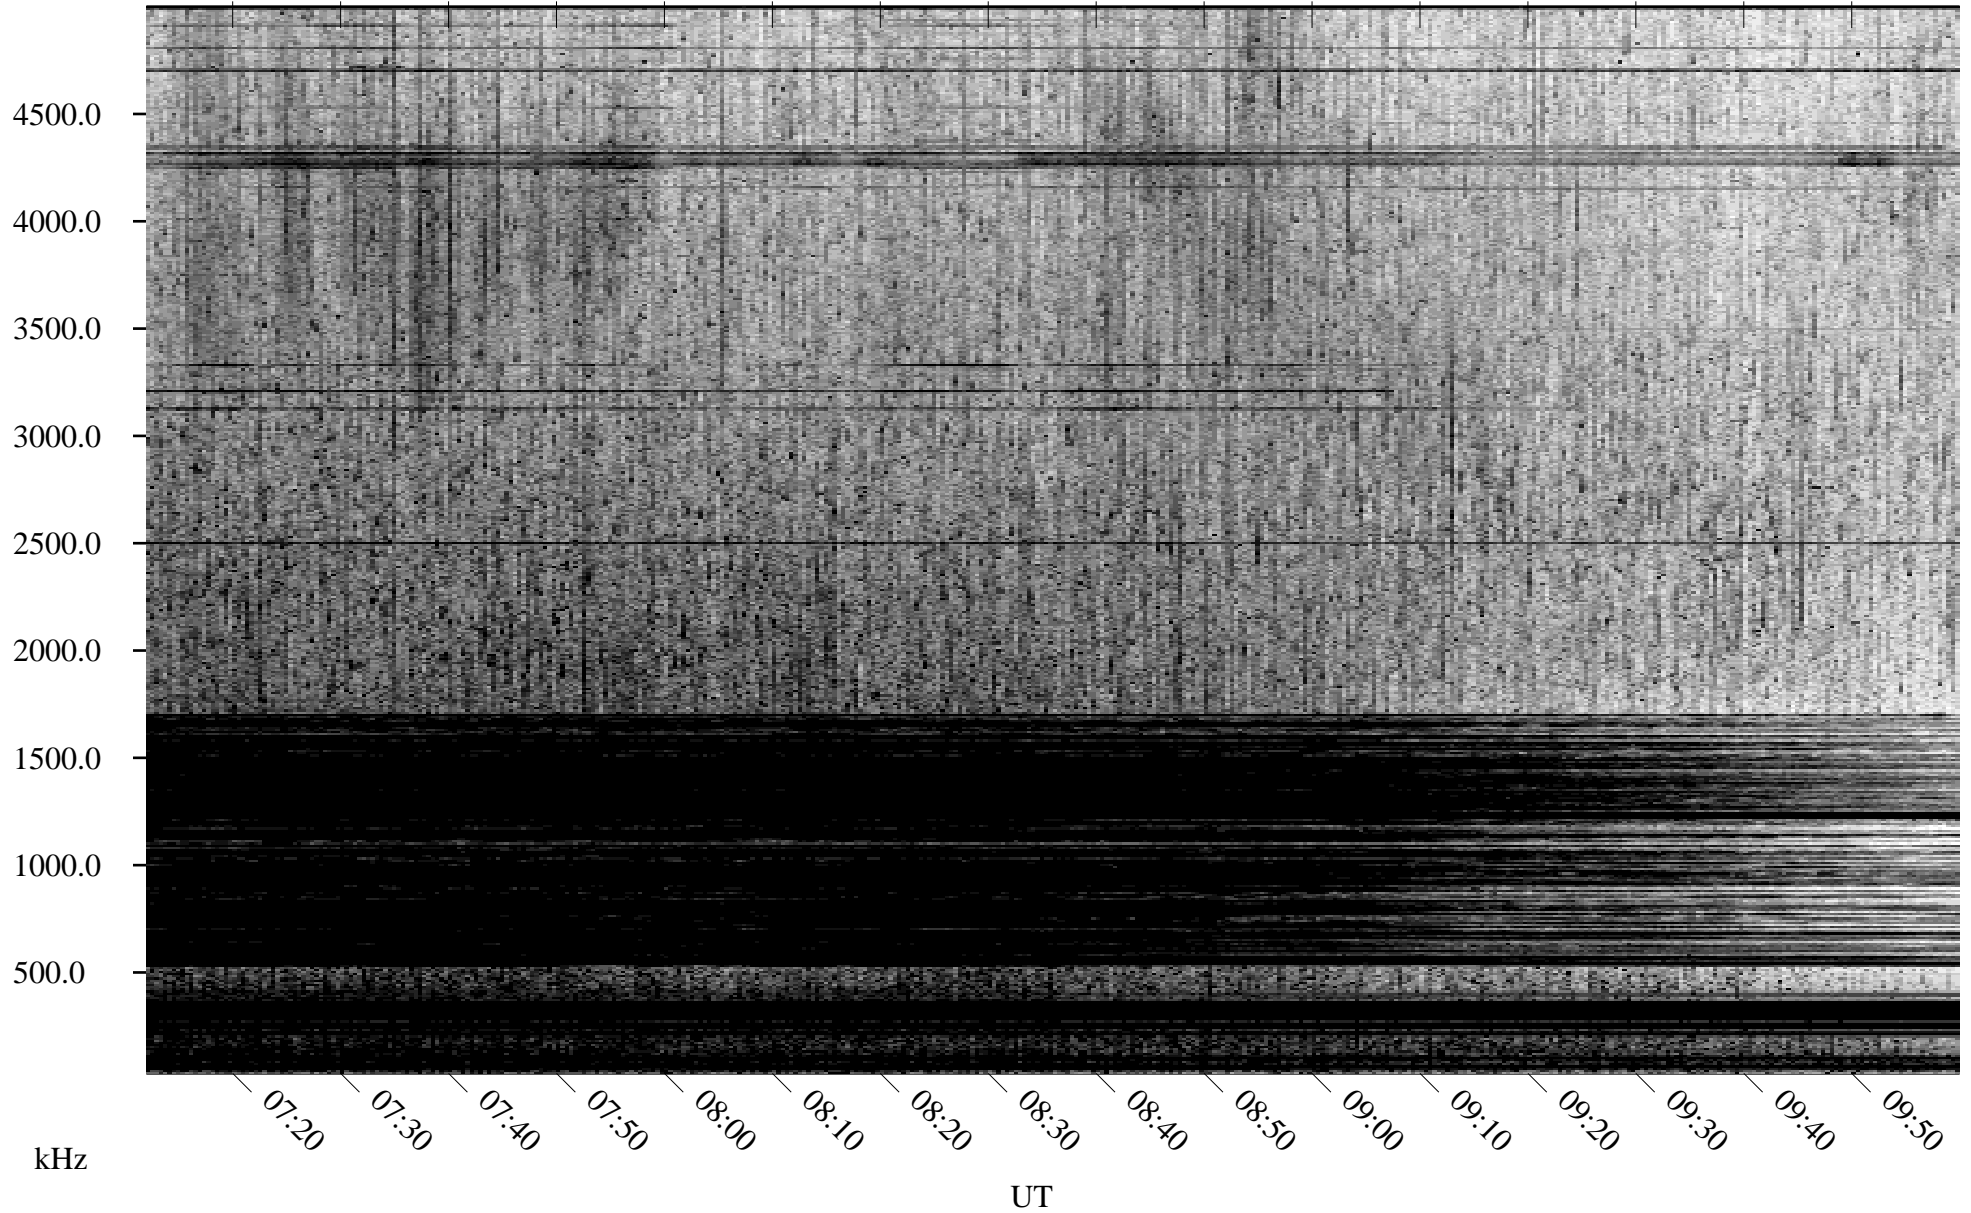

# 07/06/2005 Churchill, Manitoba

Linear Scale    Black = 161    White = 15

ch05186l.r00m max\_12

Page 3

# 07/06/2005 Churchill, Manitoba

Linear Scale    Black = 161    White = 15

ch05186l.r00m max\_12

Page 4

# 07/06/2005 Churchill, Manitoba

Linear Scale    Black = 161    White = 15

ch05186l.r00m max\_12

# 07/06/2005 Churchill, Manitoba

Linear Scale    Black = 161    White = 15

ch05186l.r00m max\_12

Page 6