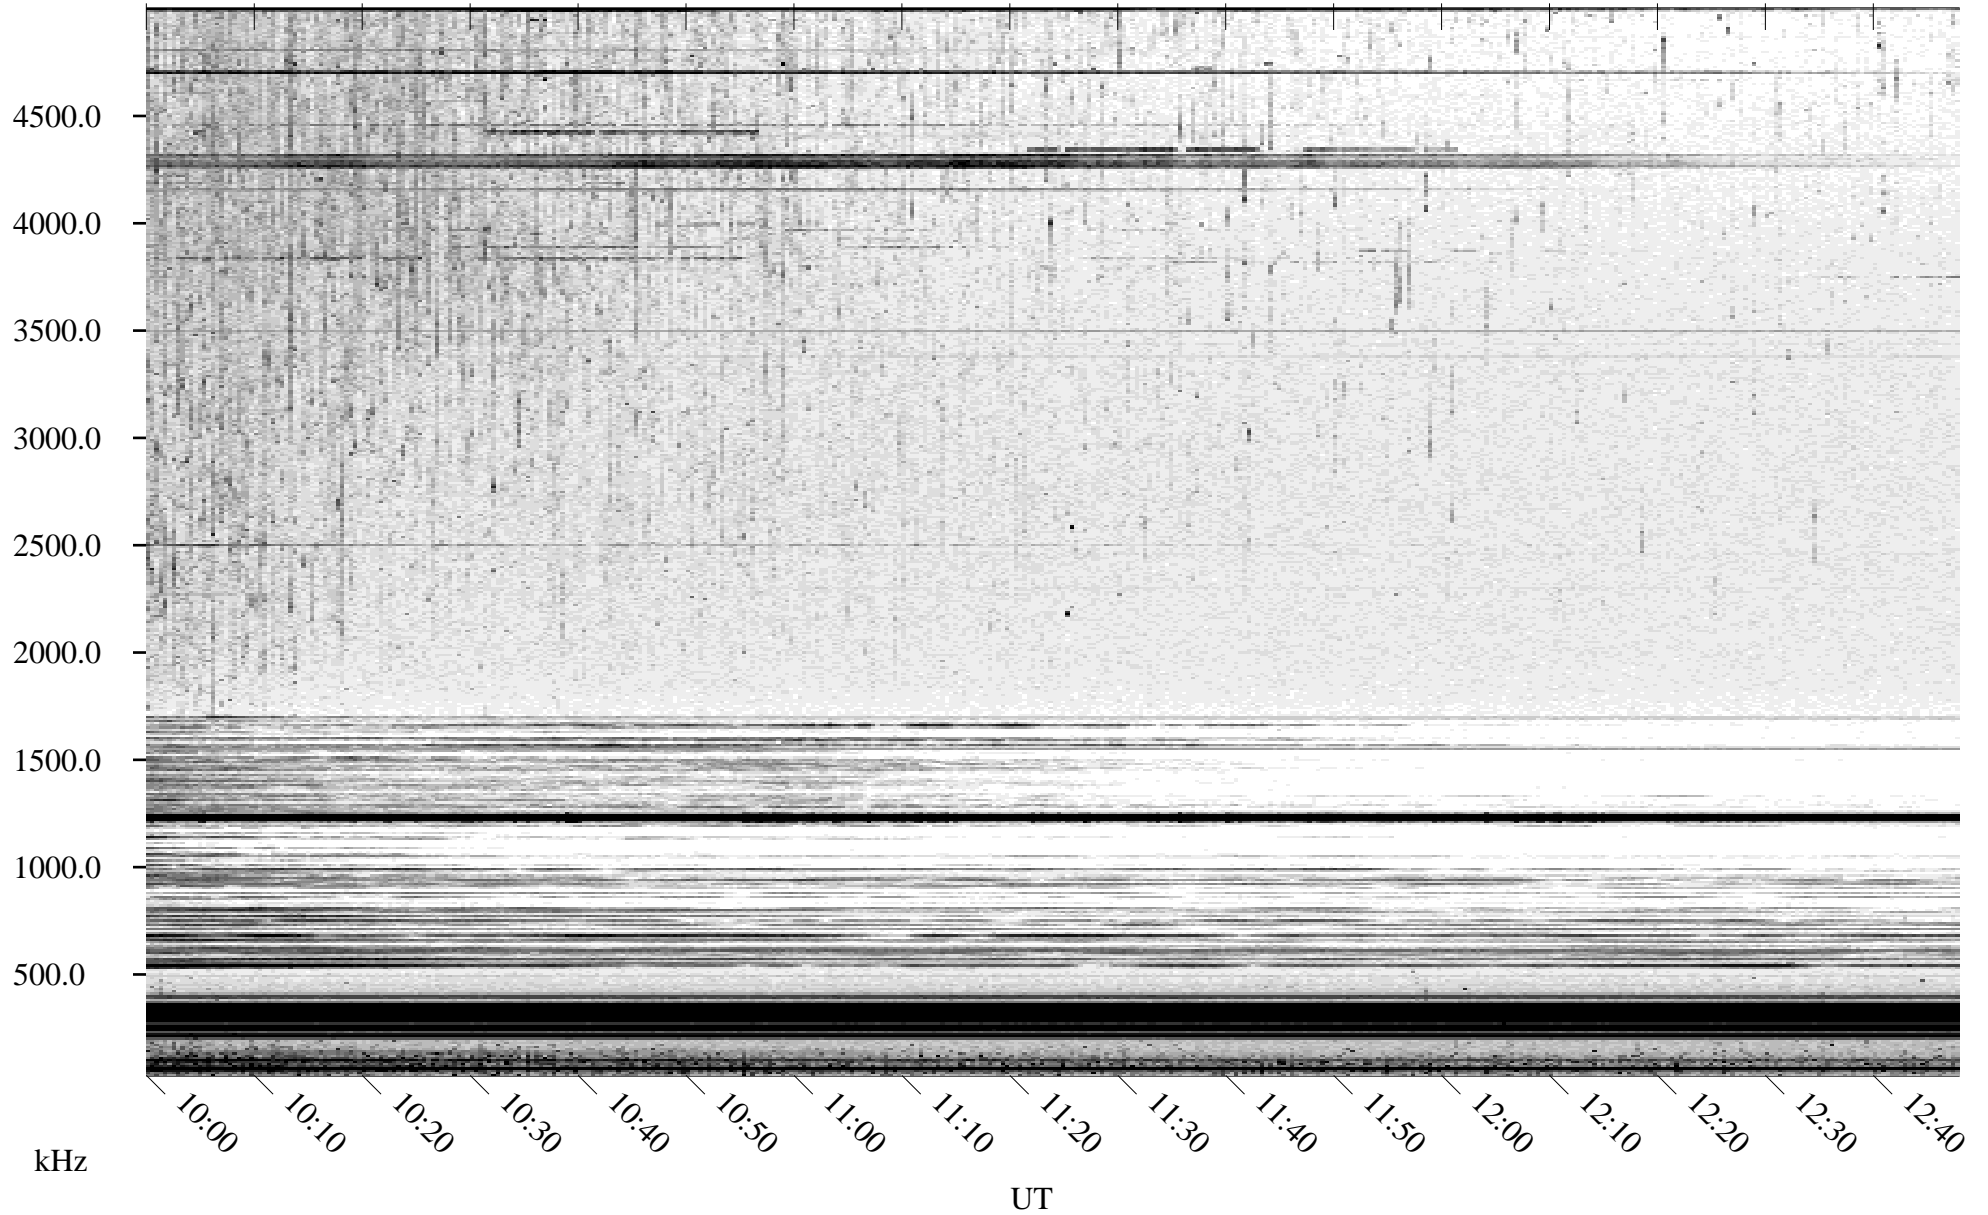

# 07/06/2005 Churchill, Manitoba

Linear Scale    Black = 161    White = 15

ch05186l.r00m max\_12

Page 4

# 07/06/2005 Churchill, Manitoba

Linear Scale    Black = 161    White = 15

ch05186l.r00m max\_12

# 07/06/2005 Churchill, Manitoba

Linear Scale    Black = 161    White = 15

ch05186l.r00m max\_12

Page 6

# 07/06/2005 Churchill, Manitoba

Linear Scale    Black = 161    White = 15

ch05186l.r00m max\_12

Page 7