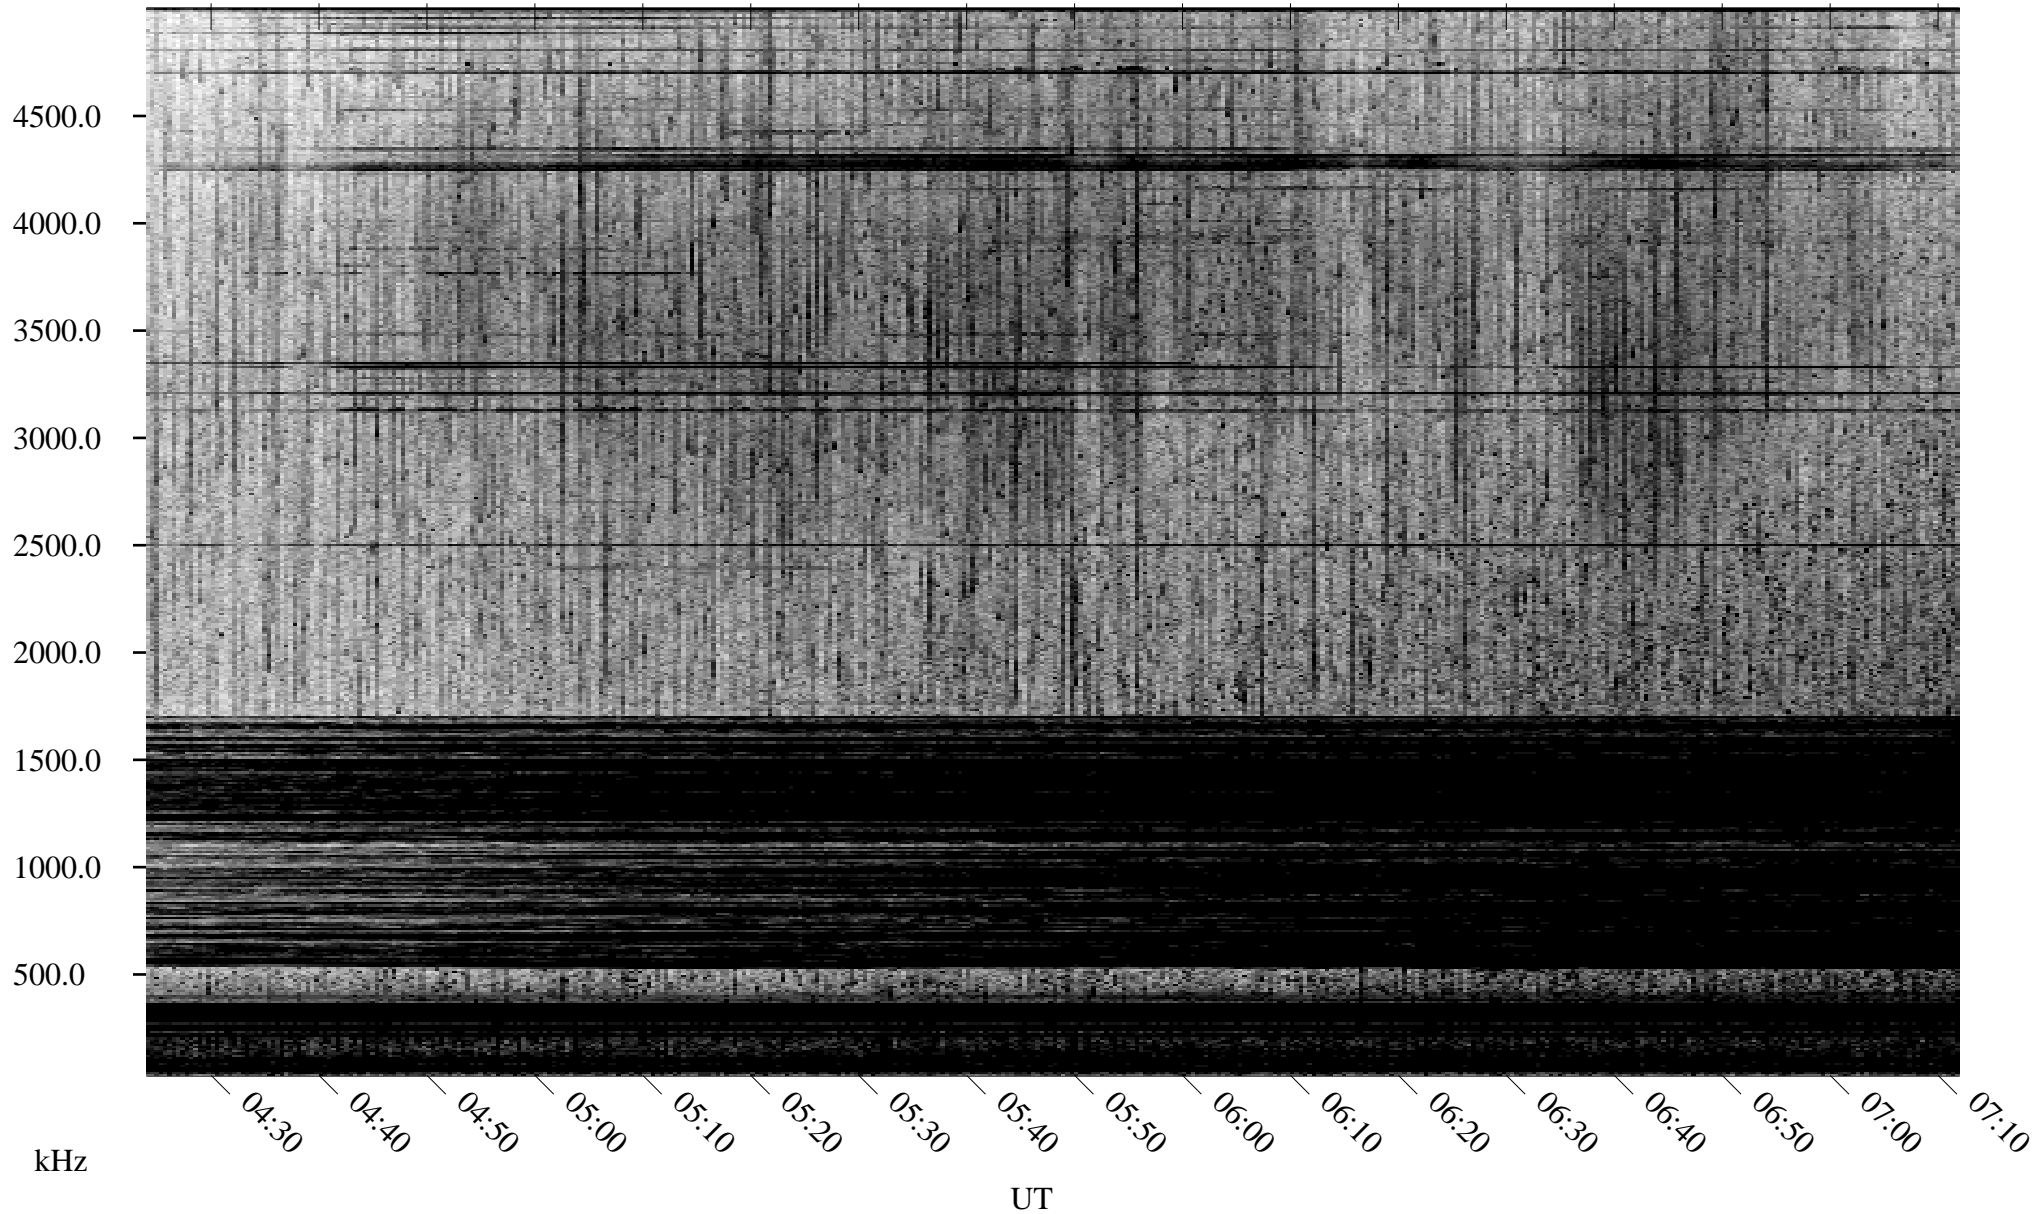

# 07/05/2005 Churchill, Manitoba

Linear Scale Black = 161 White = 15

ch05186l.r00m max\_12

Page 2

# 07/06/2005 Churchill, Manitoba

Linear Scale    Black = 161    White = 15

ch05186l.r00m max\_12

Page 3

# 07/06/2005 Churchill, Manitoba

Linear Scale    Black = 161    White = 15

ch05186l.r00m max\_12

Page 4

# 07/06/2005 Churchill, Manitoba

Linear Scale    Black = 161    White = 15

ch05186l.r00m max\_12