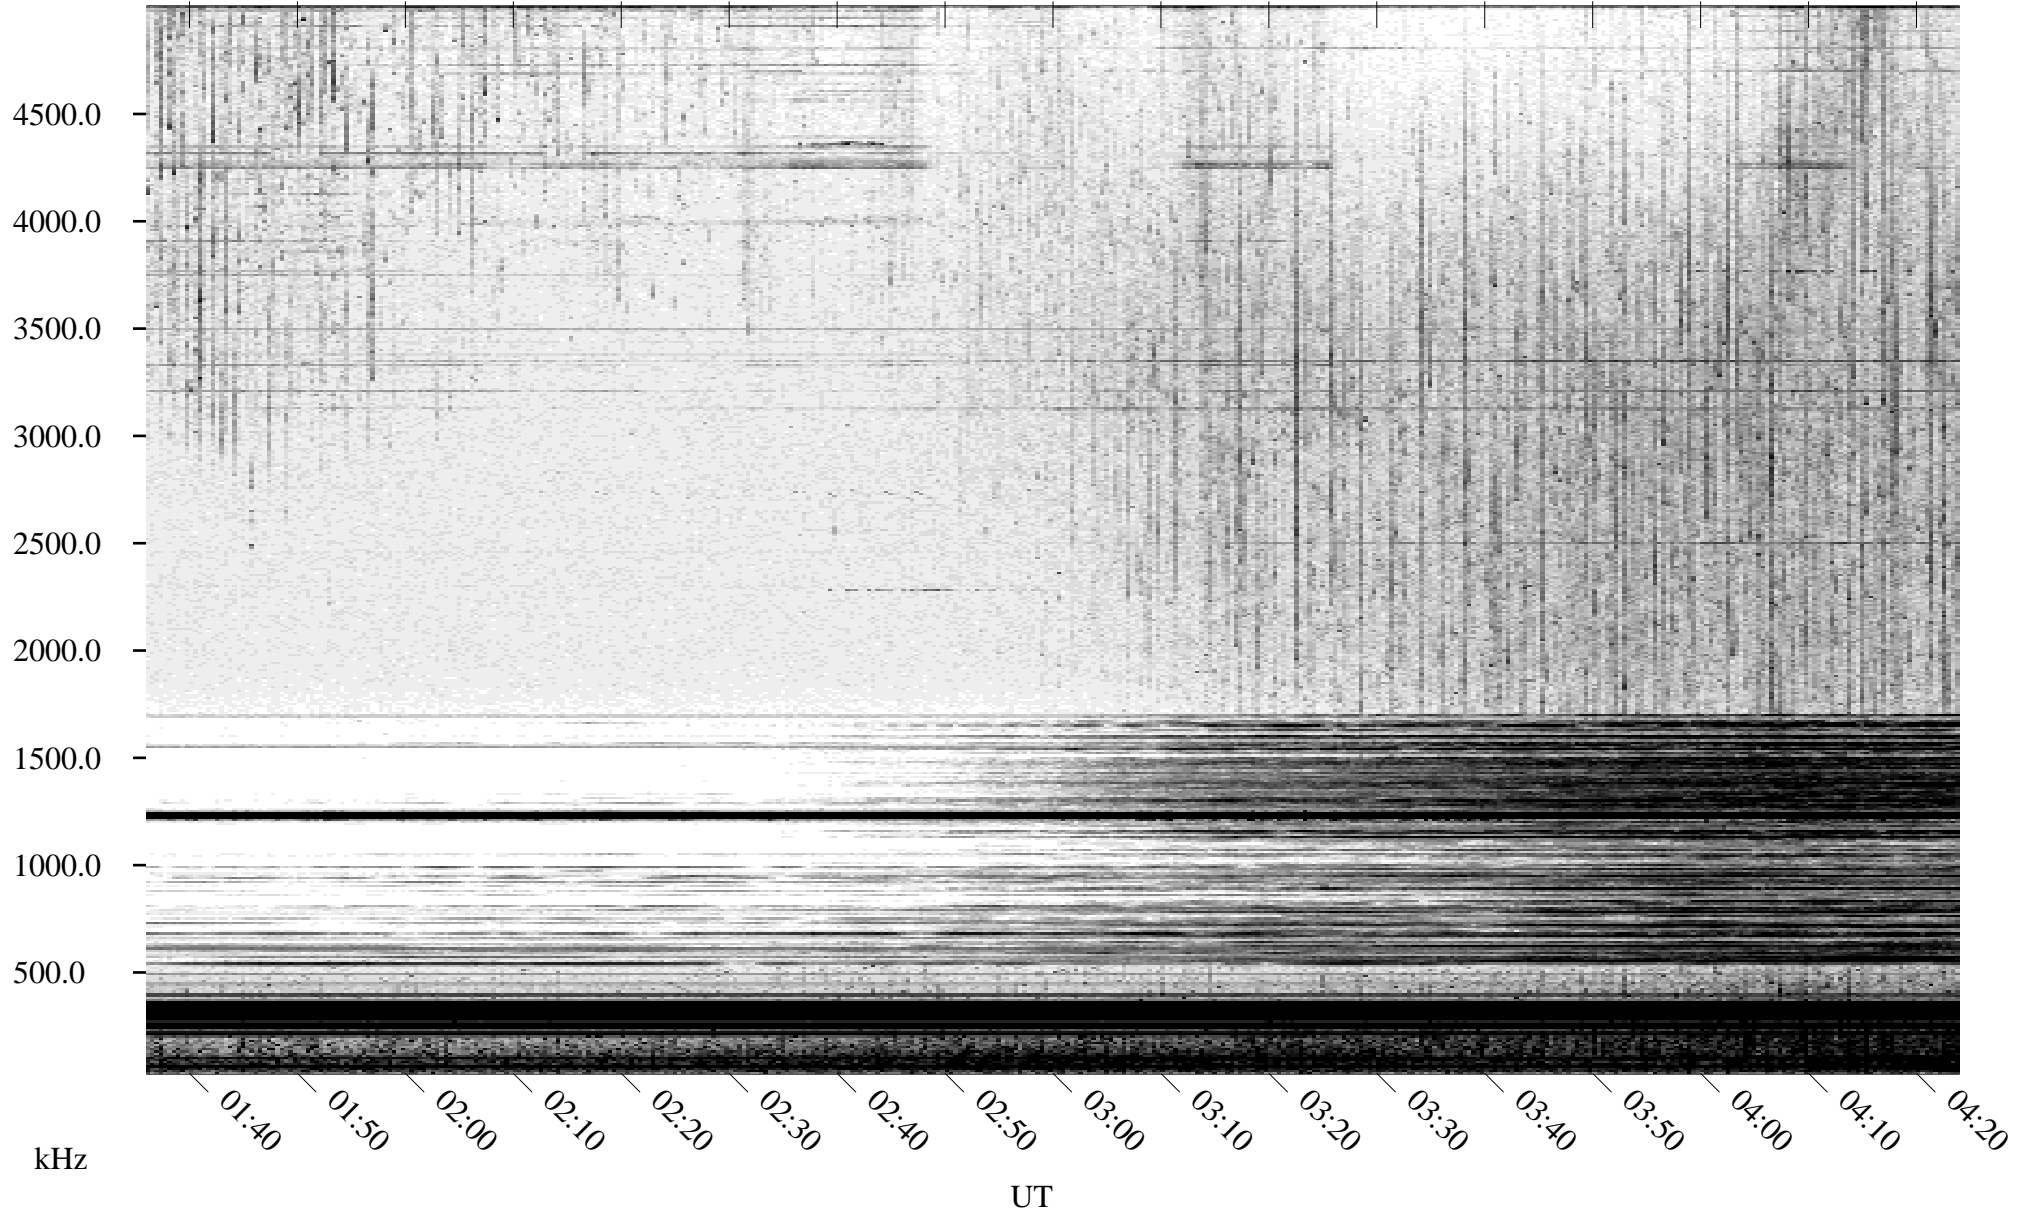

# 07/05/2005 Churchill, Manitoba

Linear Scale    Black = 161    White = 15

ch05186l.r00m max\_12

Page 1

# 07/05/2005 Churchill, Manitoba

Linear Scale Black = 161 White = 15

ch05186l.r00m max\_12

Page 2

# 07/06/2005 Churchill, Manitoba

Linear Scale    Black = 161    White = 15

ch05186l.r00m max\_12

Page 3

# 07/06/2005 Churchill, Manitoba

Linear Scale    Black = 161    White = 15

ch05186l.r00m max\_12