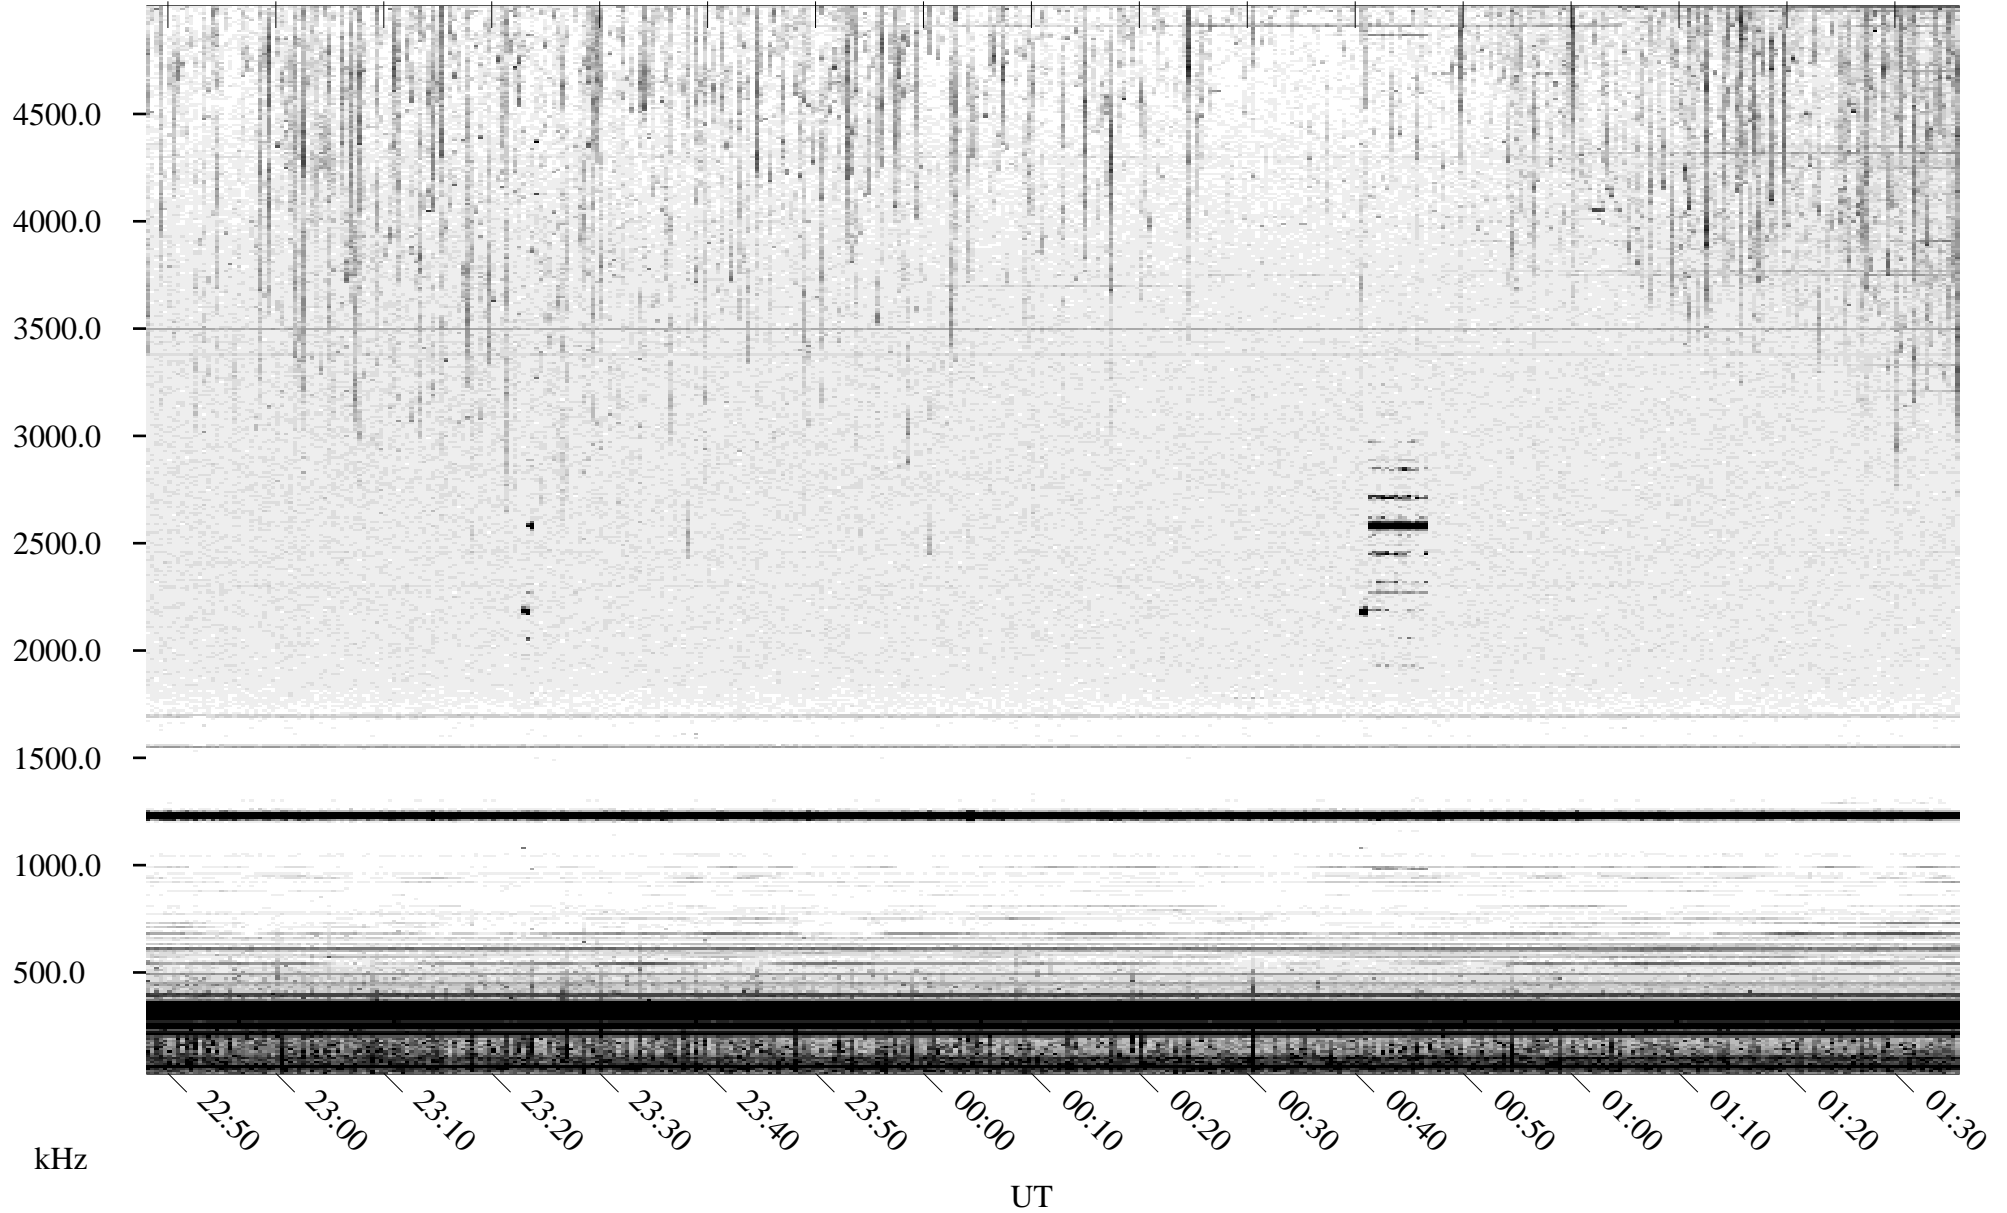

# 07/05/2005 Churchill, Manitoba

Linear Scale    Black = 161    White = 15

ch05186l.r00m max\_12

Page 1

# 07/05/2005 Churchill, Manitoba

Linear Scale Black = 161 White = 15

ch05186l.r00m max\_12

Page 2

# 07/06/2005 Churchill, Manitoba

Linear Scale    Black = 161    White = 15

ch05186l.r00m max\_12

Page 3

# 07/06/2005 Churchill, Manitoba

Linear Scale    Black = 161    White = 15

ch05186l.r00m max\_12

Page 4