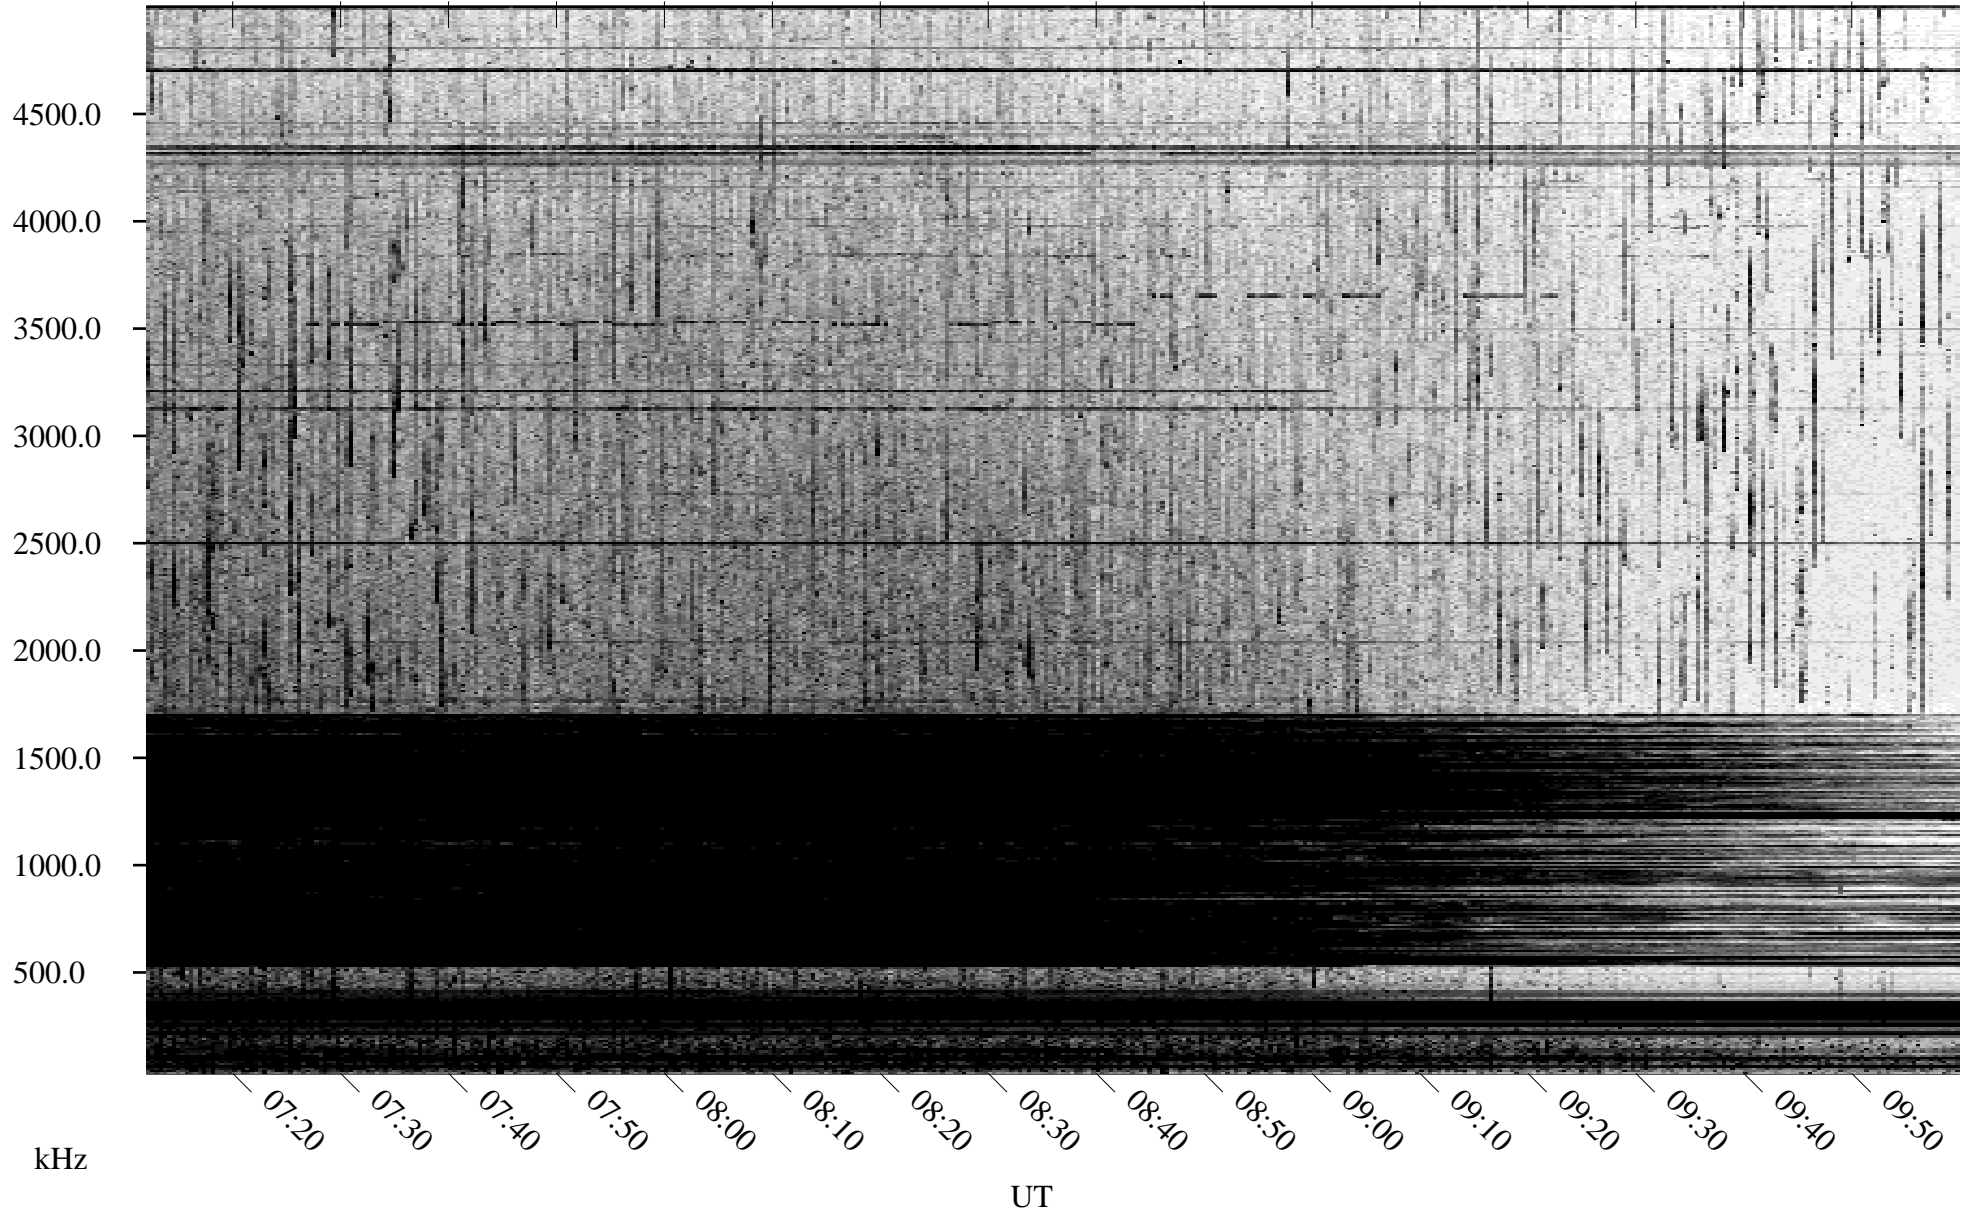

07/06/2005 Churchill, Manitoba

Linear Scale Black = 161 White = 15

ch05187l.r01m max_12

Page 1

07/06/2005 Churchill, Manitoba

Linear Scale Black = 161 White = 15

ch05187l.r01m max_12

Page 2

07/07/2005 Churchill, Manitoba

Linear Scale Black = 161 White = 15

ch05187l.r01m max_12

Page 3

07/07/2005 Churchill, Manitoba

Linear Scale Black = 161 White = 15

ch05187l.r01m max_12

Page 4

07/07/2005 Churchill, Manitoba

Linear Scale Black = 161 White = 15

ch05187l.r01m max_12

Page 5

07/07/2005 Churchill, Manitoba

Linear Scale Black = 161 White = 15

ch05187l.r01m max_12

Page 6

07/07/2005 Churchill, Manitoba

Linear Scale Black = 161 White = 15

ch05187l.r01m max_12

Page 7

07/07/2005 Churchill, Manitoba

Linear Scale Black = 161 White = 15

ch05187l.r01m max_12