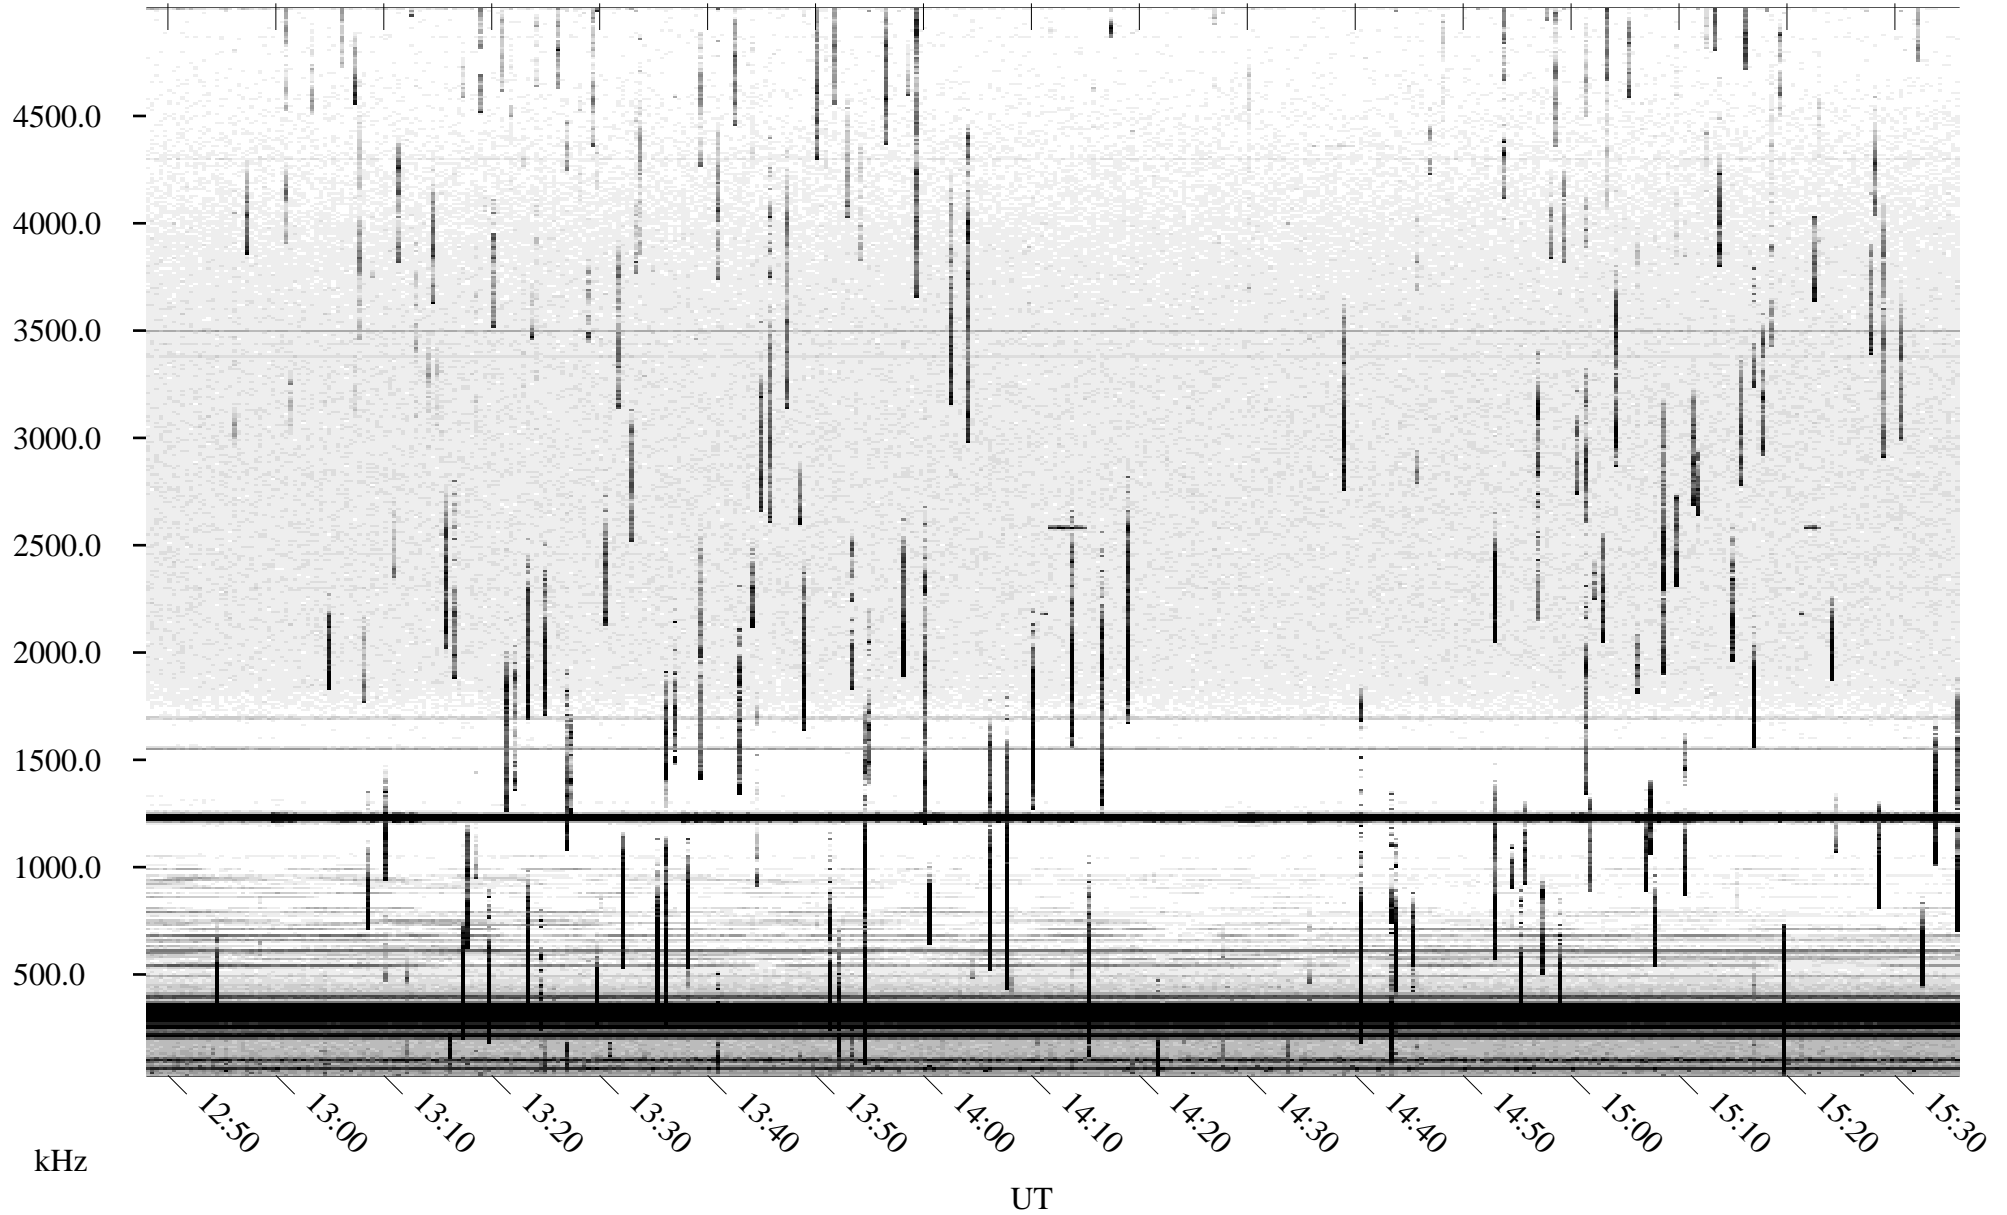

07/06/2005 Churchill, Manitoba

Linear Scale Black = 161 White = 15

ch05187l.r01m max_12

Page 1

07/06/2005 Churchill, Manitoba

Linear Scale Black = 161 White = 15

ch05187l.r01m max_12

Page 2

07/07/2005 Churchill, Manitoba

Linear Scale Black = 161 White = 15

ch05187l.r01m max_12

Page 3

07/07/2005 Churchill, Manitoba

Linear Scale Black = 161 White = 15

ch05187l.r01m max_12

Page 4

07/07/2005 Churchill, Manitoba

Linear Scale Black = 161 White = 15

ch05187l.r01m max_12

Page 5

07/07/2005 Churchill, Manitoba

Linear Scale Black = 161 White = 15

ch05187l.r01m max_12

Page 6

07/07/2005 Churchill, Manitoba

Linear Scale Black = 161 White = 15

ch05187l.r01m max_12

Page 7

07/07/2005 Churchill, Manitoba

Linear Scale Black = 161 White = 15

ch05187l.r01m max_12