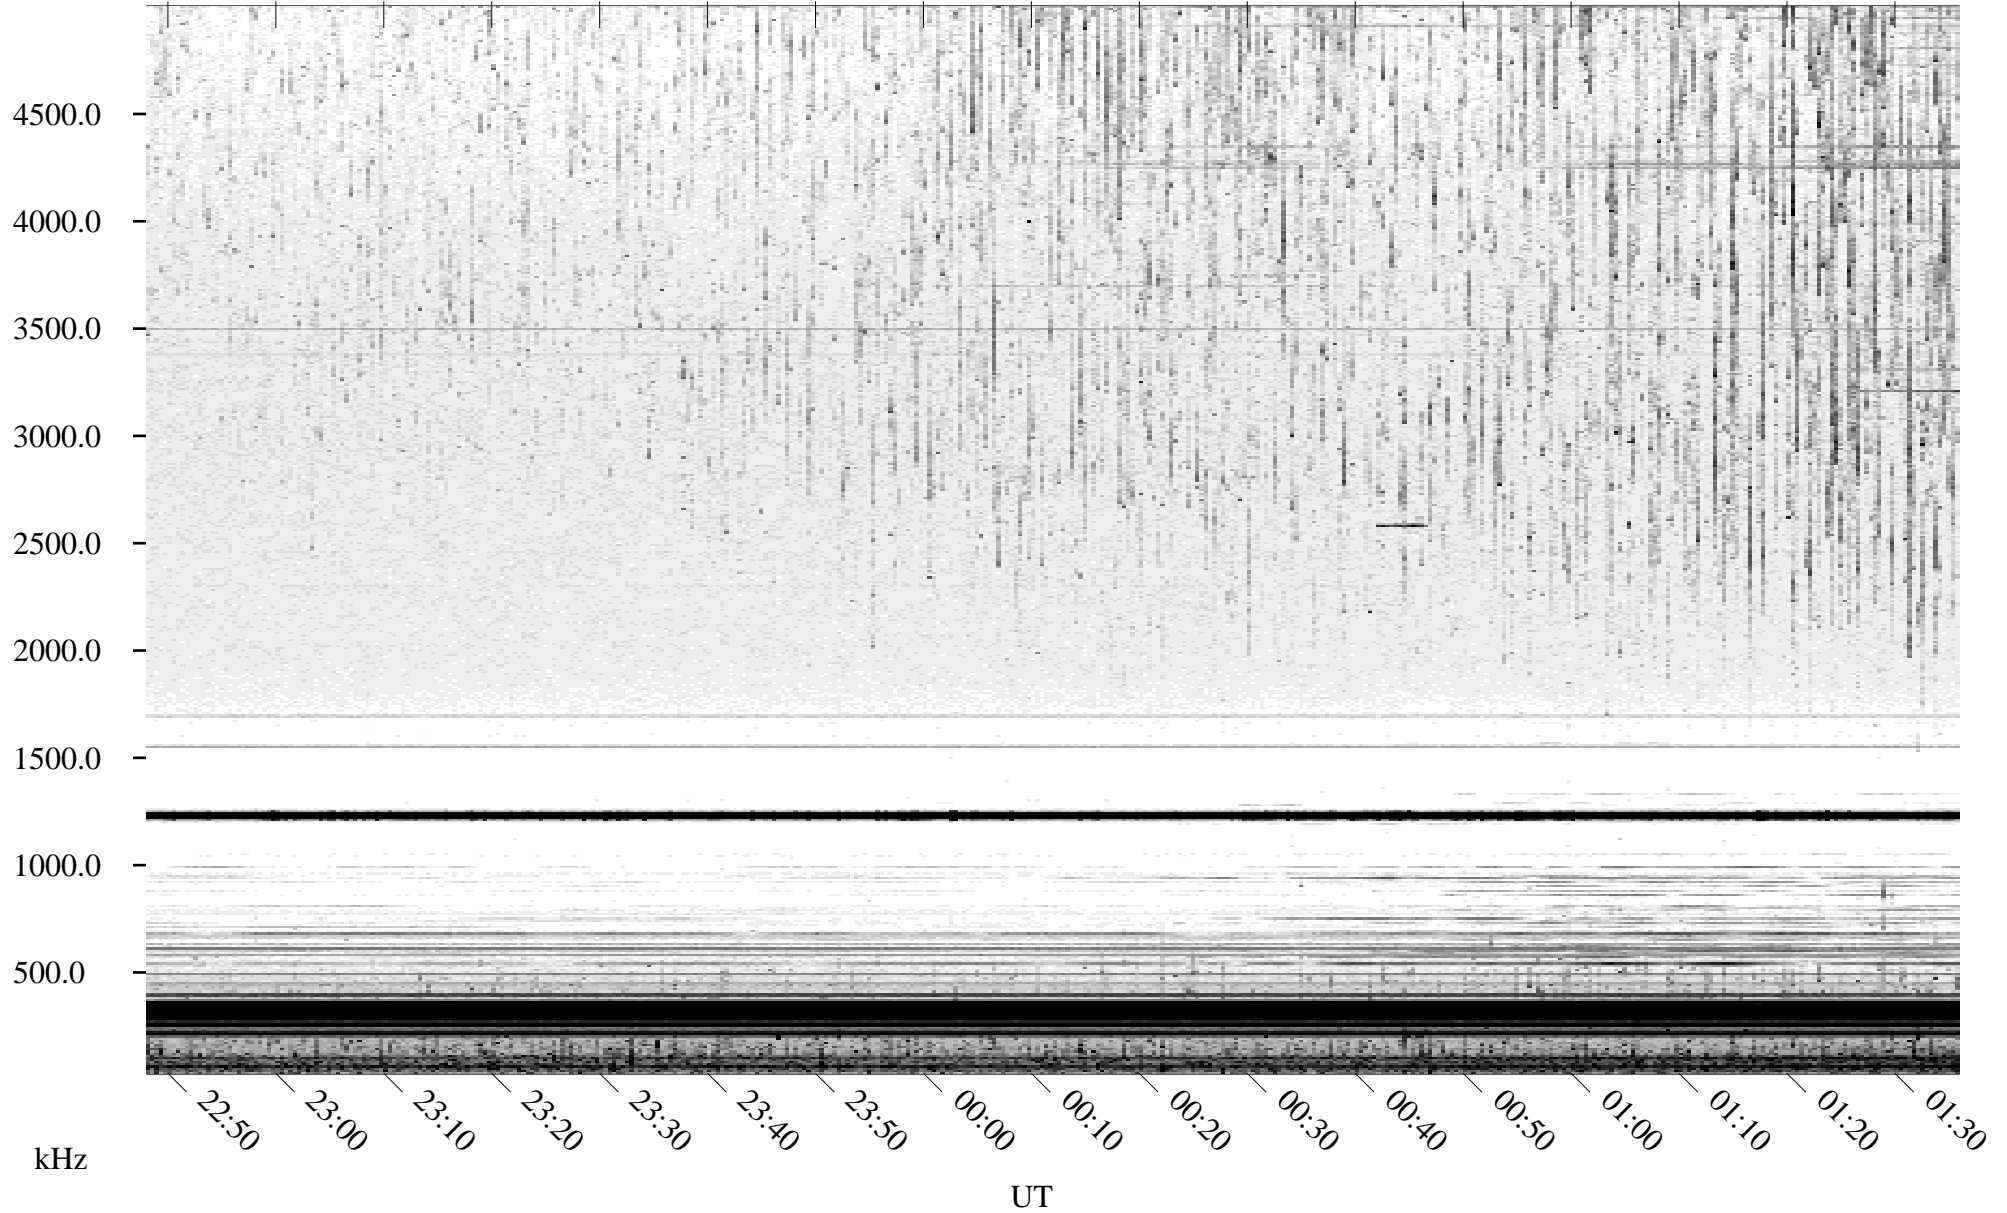

07/06/2005 Churchill, Manitoba

Linear Scale Black = 161 White = 15

ch05187l.r01m max_12

Page 1

07/06/2005 Churchill, Manitoba

Linear Scale Black = 161 White = 15

ch05187l.r01m max_12

Page 2

07/07/2005 Churchill, Manitoba

Linear Scale Black = 161 White = 15

ch05187l.r01m max_12

Page 3

07/07/2005 Churchill, Manitoba

Linear Scale Black = 161 White = 15

ch05187l.r01m max_12

Page 4

07/07/2005 Churchill, Manitoba

Linear Scale Black = 161 White = 15

ch05187l.r01m max_12

Page 5

07/07/2005 Churchill, Manitoba

Linear Scale Black = 161 White = 15

ch05187l.r01m max_12

Page 6

07/07/2005 Churchill, Manitoba

Linear Scale Black = 161 White = 15

ch05187l.r01m max_12

Page 7

07/07/2005 Churchill, Manitoba

Linear Scale Black = 161 White = 15

ch05187l.r01m max_12