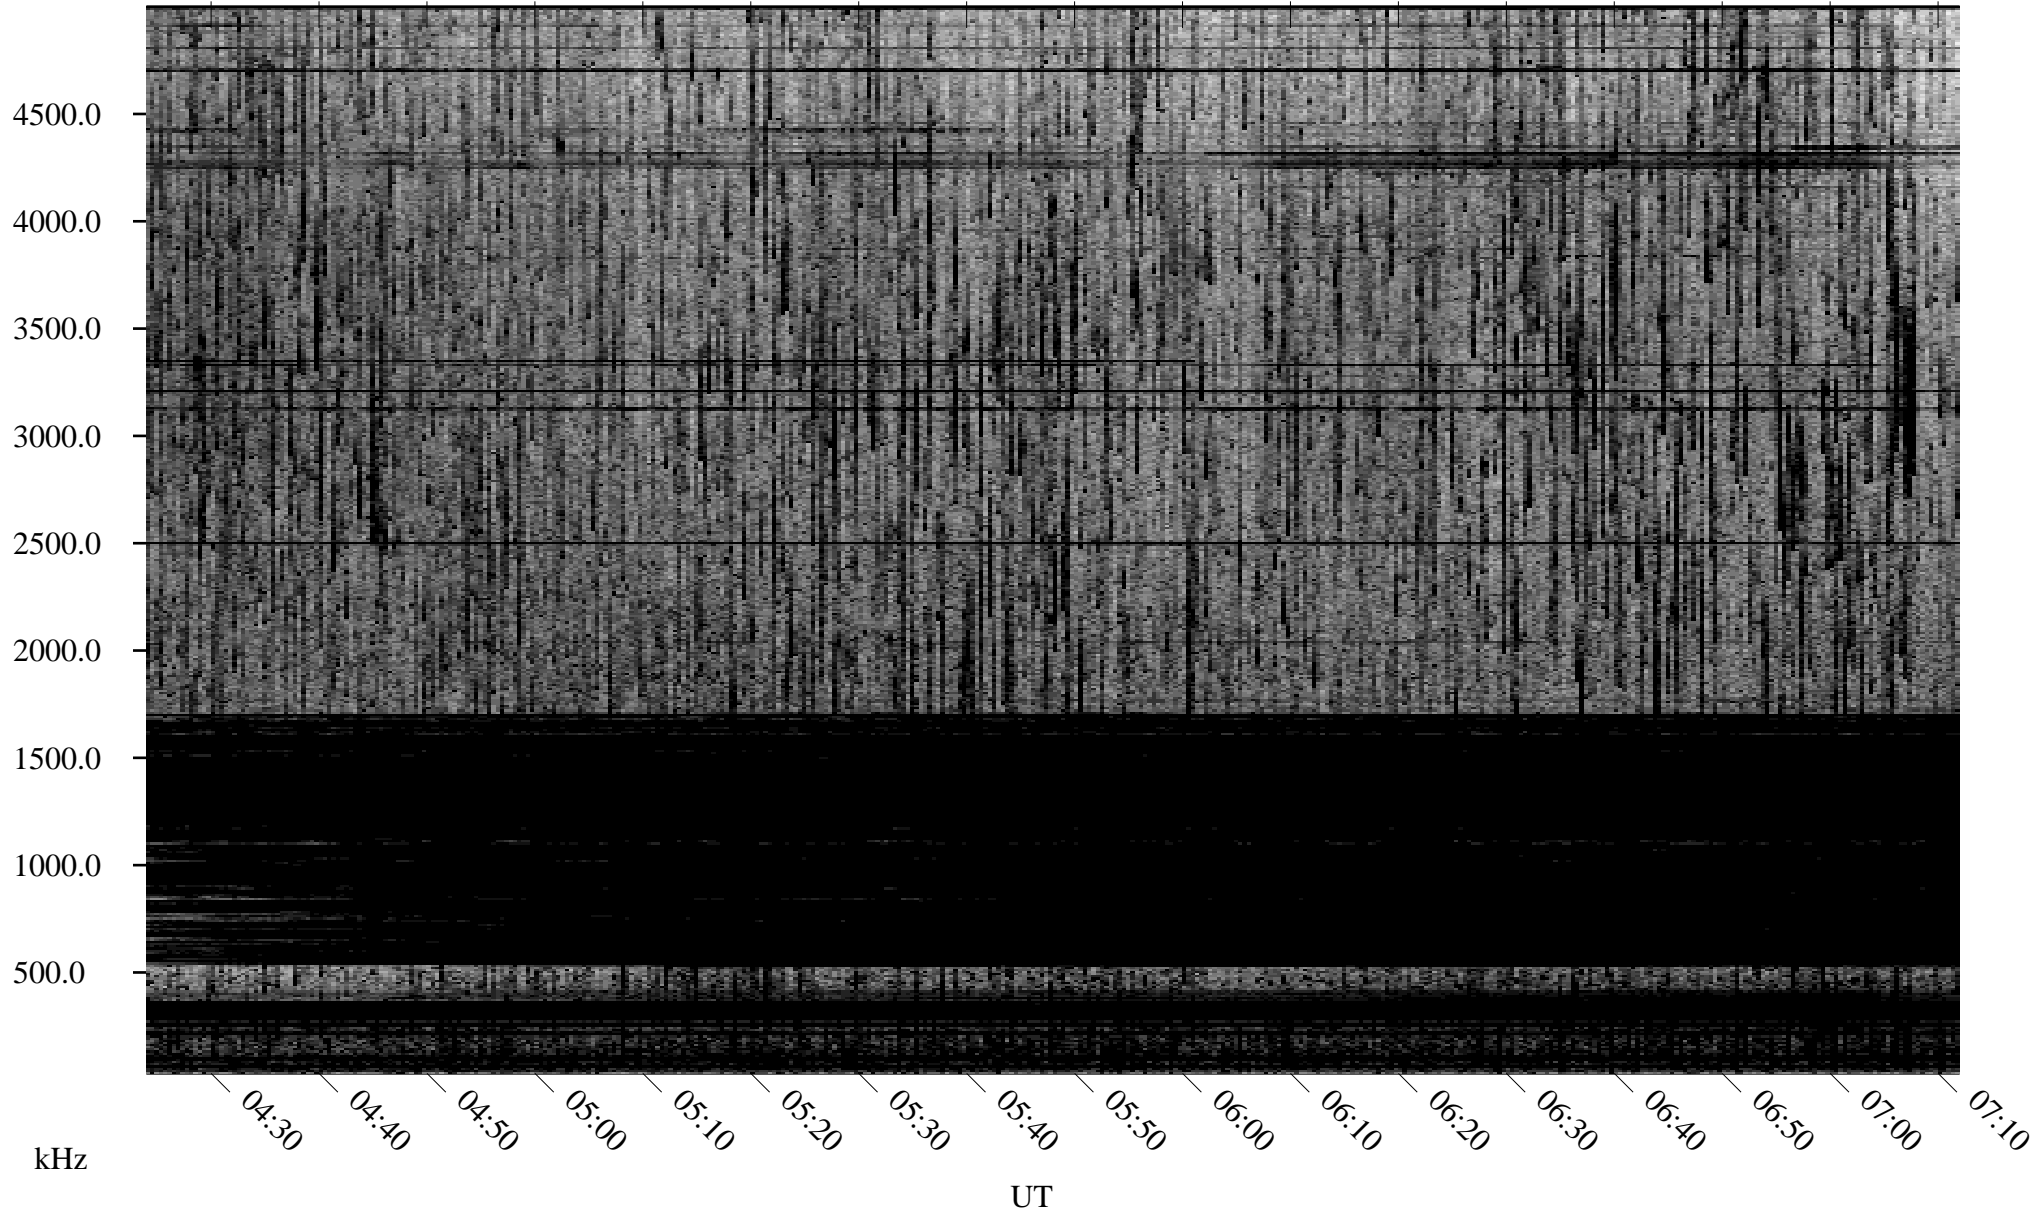

07/06/2005 Churchill, Manitoba

Linear Scale Black = 161 White = 15

ch05187l.r01m max_12

Page 1

07/06/2005 Churchill, Manitoba

Linear Scale Black = 161 White = 15

ch05187l.r01m max_12

Page 2

07/07/2005 Churchill, Manitoba

Linear Scale Black = 161 White = 15

ch05187l.r01m max_12

Page 3

07/07/2005 Churchill, Manitoba

Linear Scale Black = 161 White = 15

ch05187l.r01m max_12

Page 4

07/07/2005 Churchill, Manitoba

Linear Scale Black = 161 White = 15

ch05187l.r01m max_12

Page 5

07/07/2005 Churchill, Manitoba

Linear Scale Black = 161 White = 15

ch05187l.r01m max_12

Page 6

07/07/2005 Churchill, Manitoba

Linear Scale Black = 161 White = 15

ch05187l.r01m max_12

Page 7

07/07/2005 Churchill, Manitoba

Linear Scale Black = 161 White = 15

ch05187l.r01m max_12