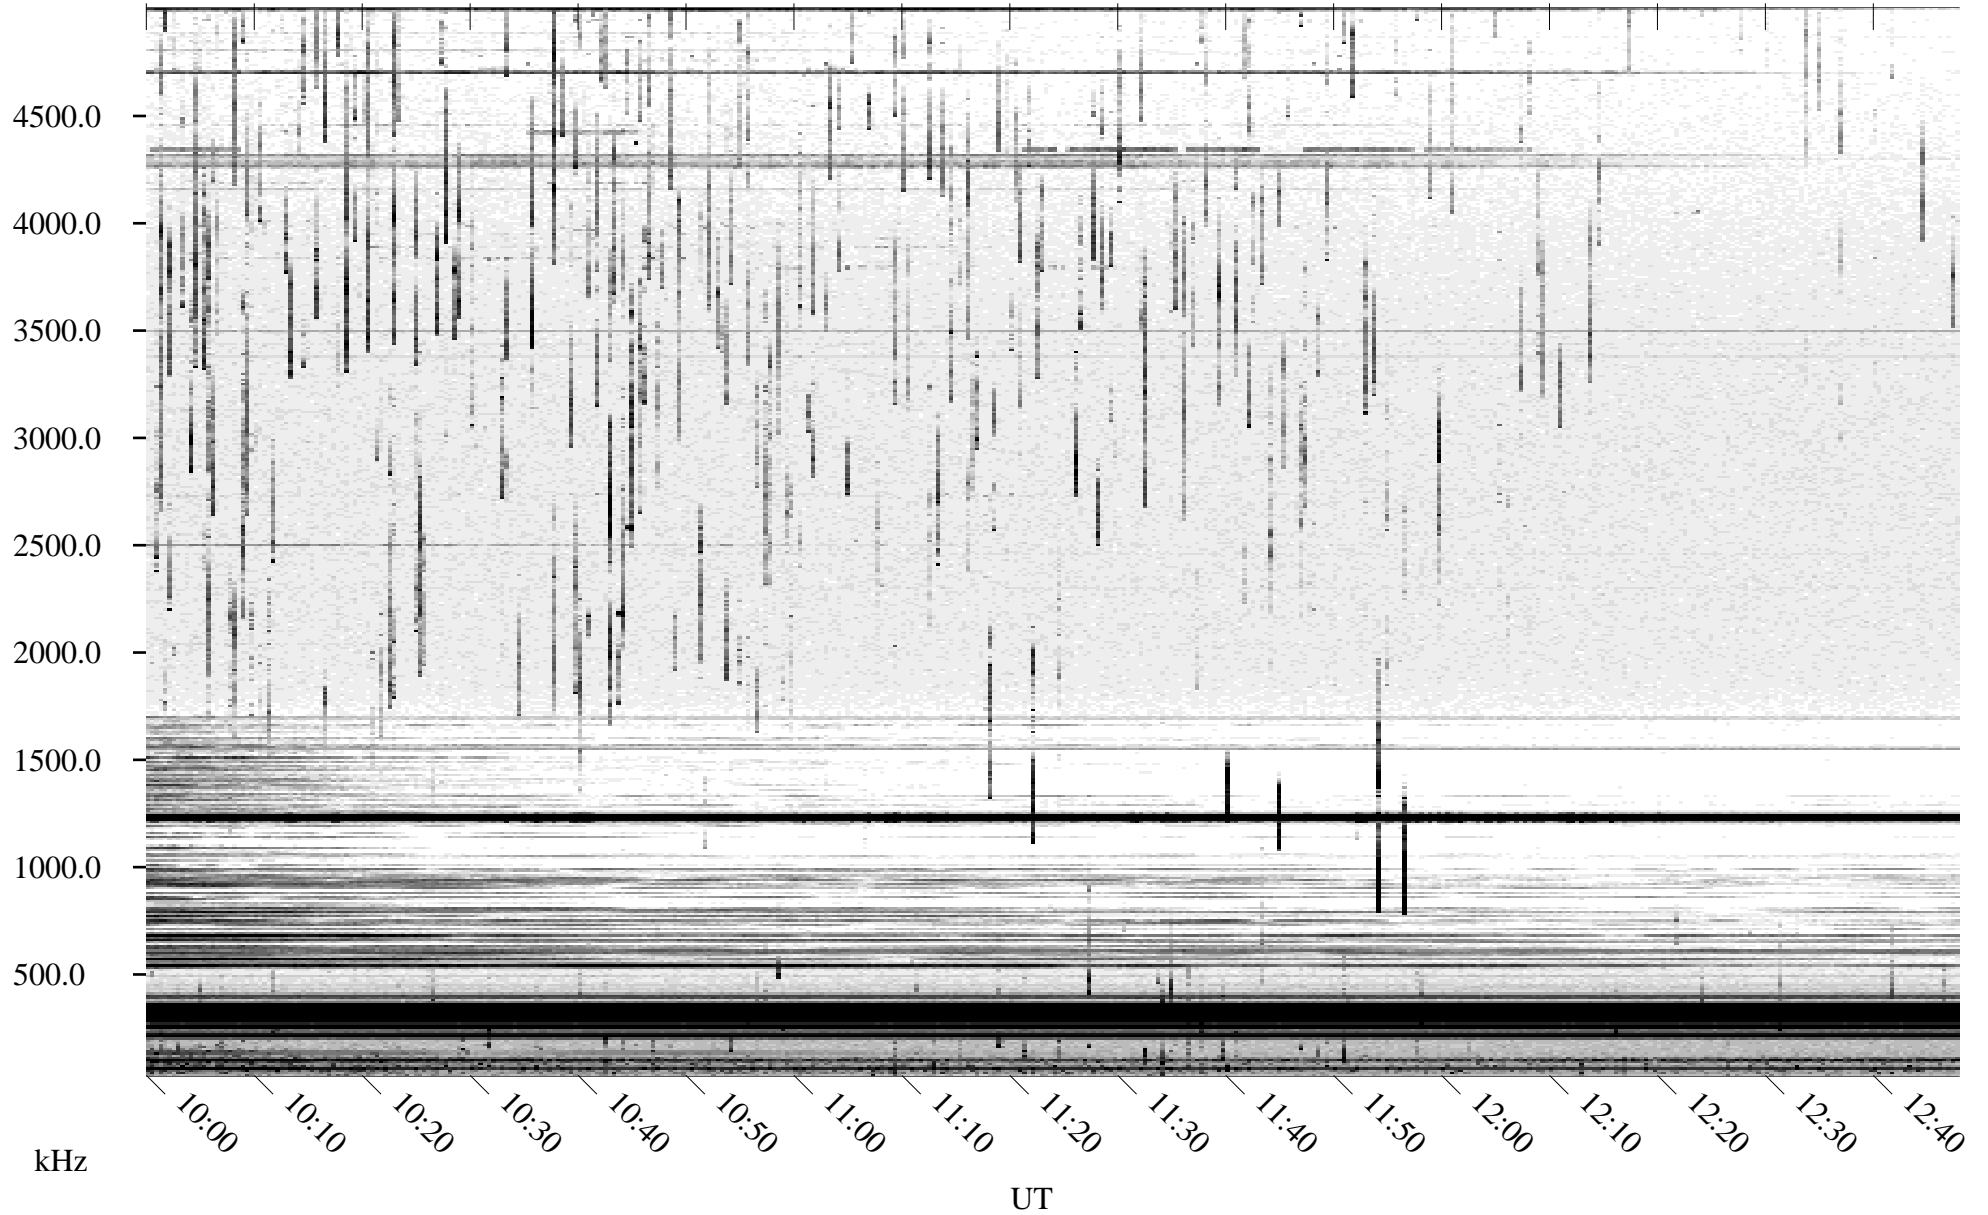

07/06/2005 Churchill, Manitoba

Linear Scale Black = 161 White = 15

ch05187l.r01m max_12

Page 1

07/06/2005 Churchill, Manitoba

Linear Scale Black = 161 White = 15

ch05187l.r01m max_12

Page 2

07/07/2005 Churchill, Manitoba

Linear Scale Black = 161 White = 15

ch05187l.r01m max_12

Page 3

07/07/2005 Churchill, Manitoba

Linear Scale Black = 161 White = 15

ch05187l.r01m max_12

Page 4

07/07/2005 Churchill, Manitoba

Linear Scale Black = 161 White = 15

ch05187l.r01m max_12

Page 5

07/07/2005 Churchill, Manitoba

Linear Scale Black = 161 White = 15

ch05187l.r01m max_12

Page 6

07/07/2005 Churchill, Manitoba

Linear Scale Black = 161 White = 15

ch05187l.r01m max_12

Page 7

07/07/2005 Churchill, Manitoba

Linear Scale Black = 161 White = 15

ch05187l.r01m max_12