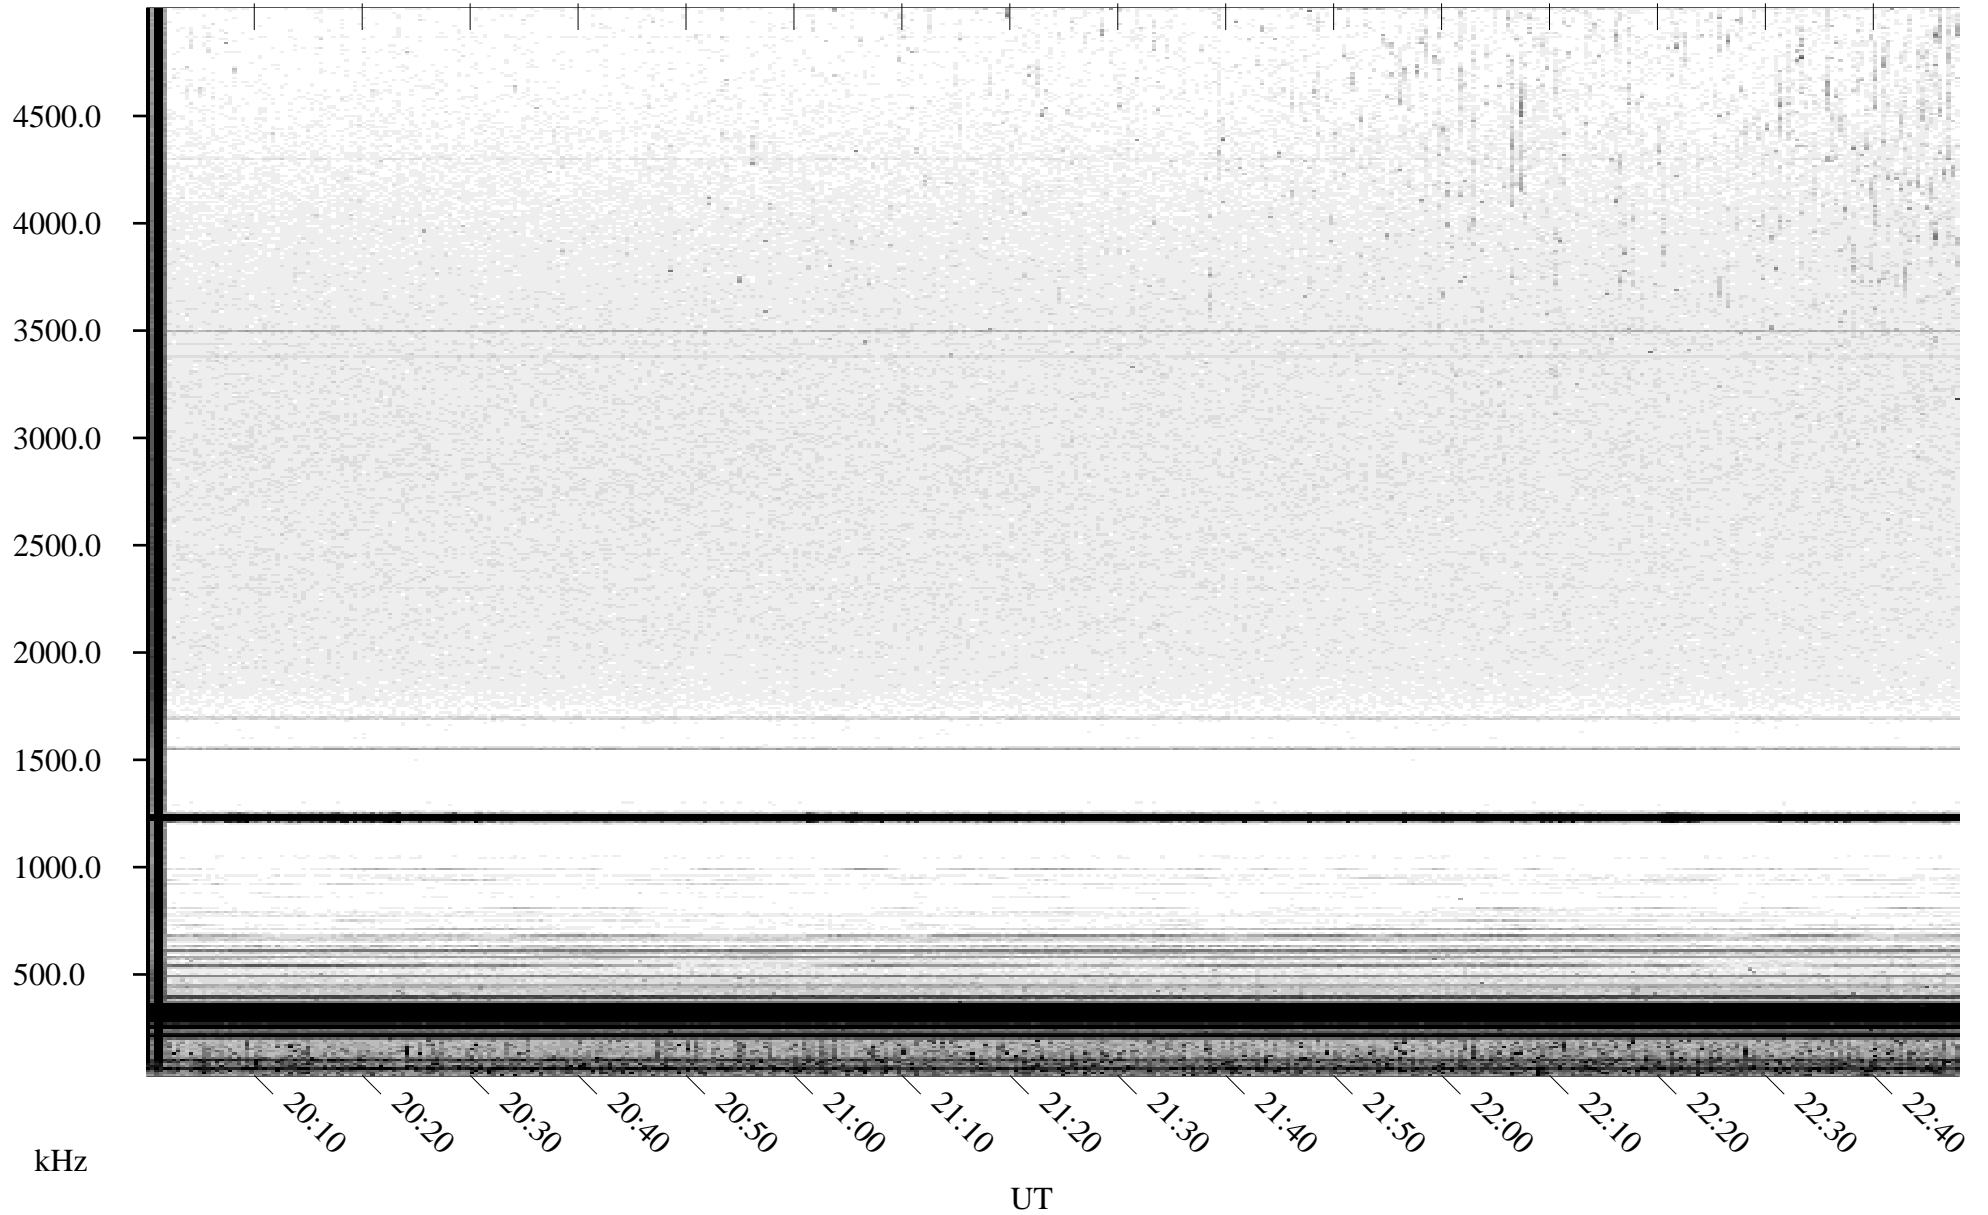

07/06/2005 Churchill, Manitoba

Linear Scale Black = 161 White = 15

ch05187l.r01m max_12

Page 1

07/06/2005 Churchill, Manitoba

Linear Scale Black = 161 White = 15

ch05187l.r01m max_12

Page 2

07/07/2005 Churchill, Manitoba

Linear Scale Black = 161 White = 15

ch05187l.r01m max_12

Page 3

07/07/2005 Churchill, Manitoba

Linear Scale Black = 161 White = 15

ch05187l.r01m max_12

Page 4

07/07/2005 Churchill, Manitoba

Linear Scale Black = 161 White = 15

ch05187l.r01m max_12

Page 5

07/07/2005 Churchill, Manitoba

Linear Scale Black = 161 White = 15

ch05187l.r01m max_12

Page 6

07/07/2005 Churchill, Manitoba

Linear Scale Black = 161 White = 15

ch05187l.r01m max_12

Page 7

07/07/2005 Churchill, Manitoba

Linear Scale Black = 161 White = 15

ch05187l.r01m max_12