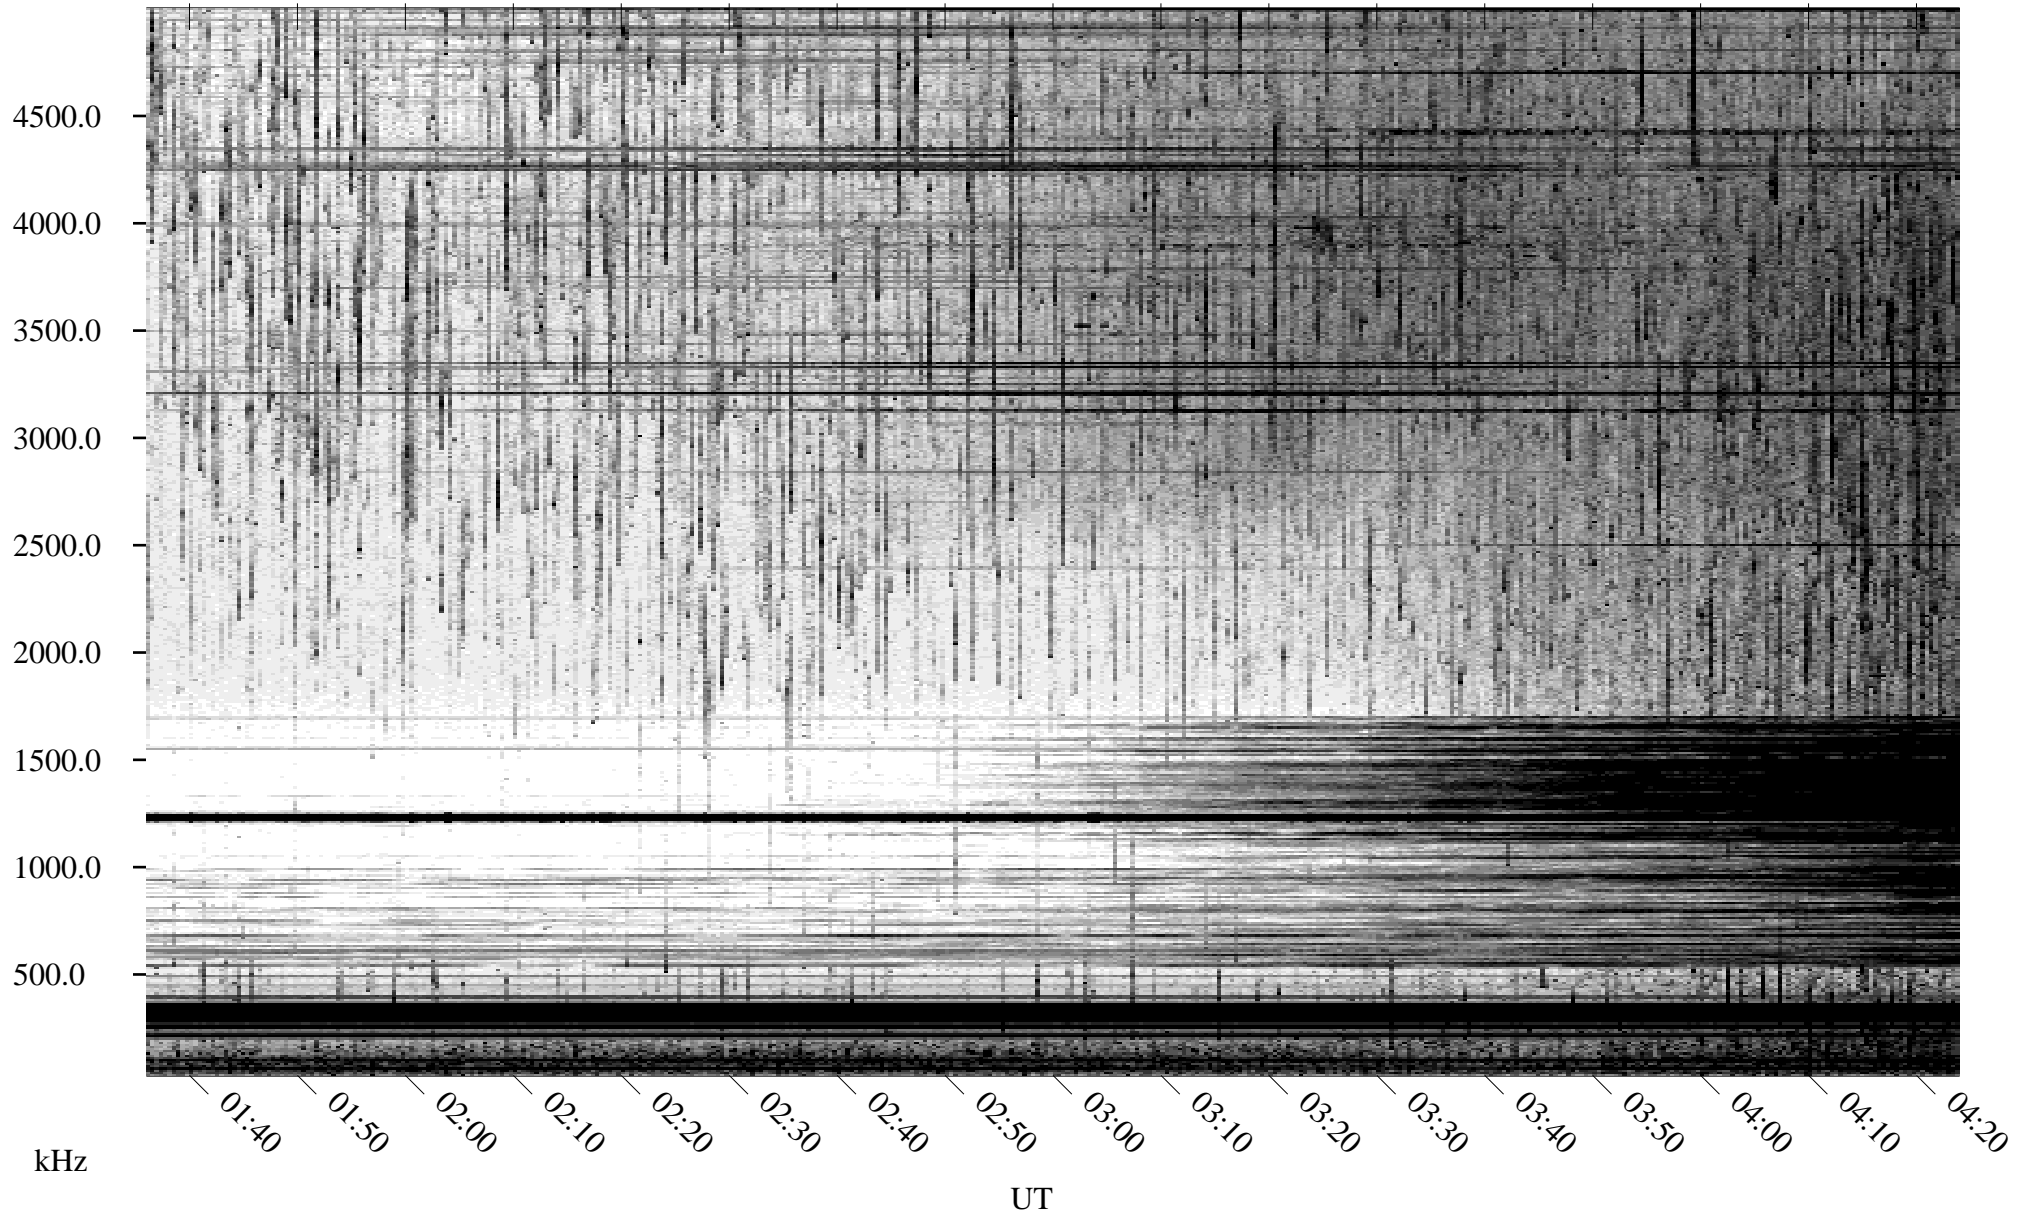

07/06/2005 Churchill, Manitoba

Linear Scale Black = 161 White = 15

ch05187l.r01m max_12

Page 1

07/06/2005 Churchill, Manitoba

Linear Scale Black = 161 White = 15

ch05187l.r01m max_12

Page 2

07/07/2005 Churchill, Manitoba

Linear Scale Black = 161 White = 15

ch05187l.r01m max_12

Page 3

07/07/2005 Churchill, Manitoba

Linear Scale Black = 161 White = 15

ch05187l.r01m max_12

Page 4

07/07/2005 Churchill, Manitoba

Linear Scale Black = 161 White = 15

ch05187l.r01m max_12

Page 5

07/07/2005 Churchill, Manitoba

Linear Scale Black = 161 White = 15

ch05187l.r01m max_12

Page 6

07/07/2005 Churchill, Manitoba

Linear Scale Black = 161 White = 15

ch05187l.r01m max_12

Page 7

07/07/2005 Churchill, Manitoba

Linear Scale Black = 161 White = 15

ch05187l.r01m max_12