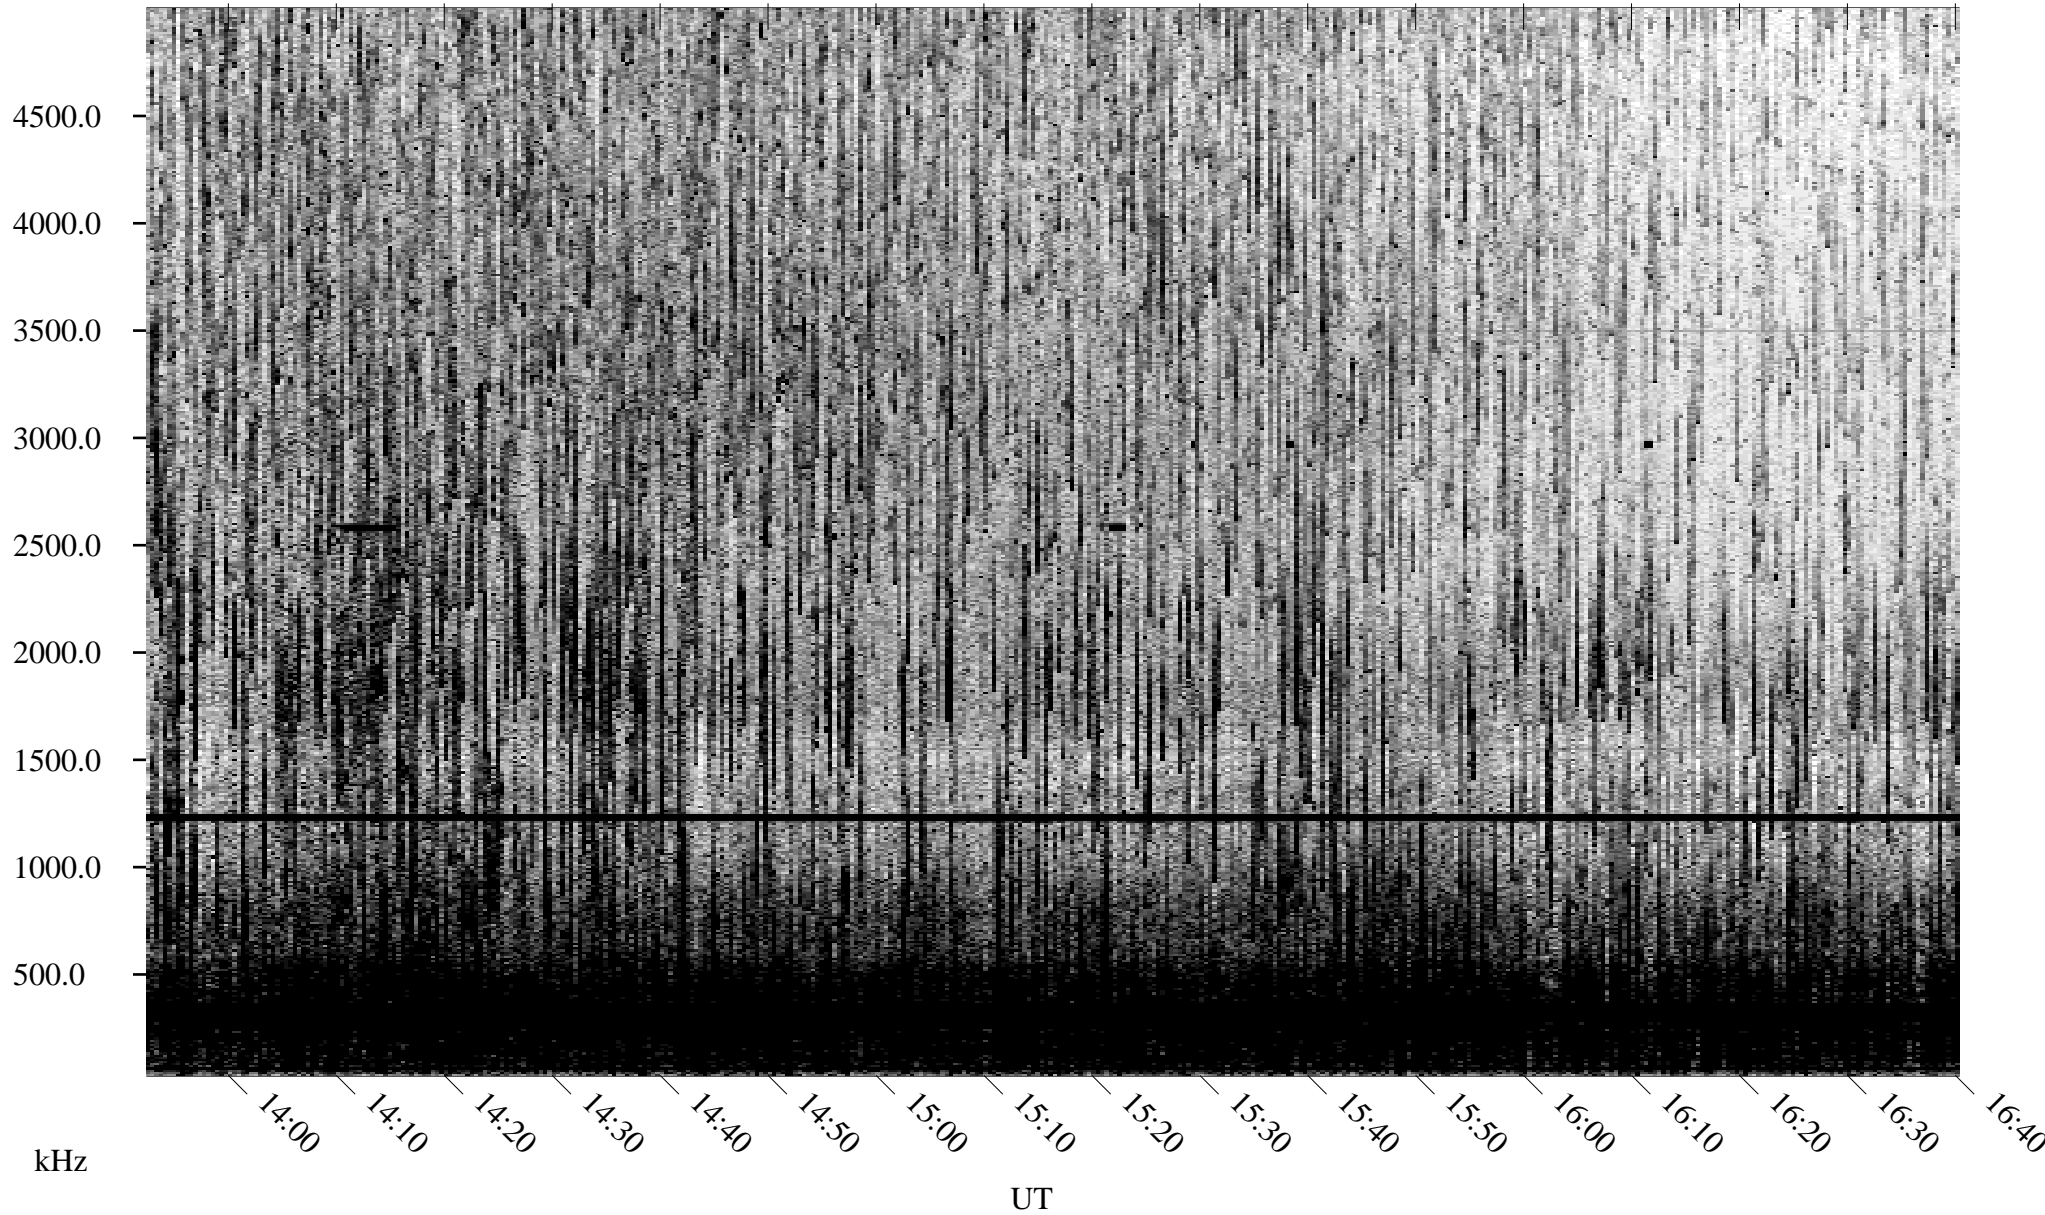

# 07/10/2005 Churchill, Manitoba

Linear Scale    Black = 161    White = 15

ch051911.r00m max\_12

Page 3

# 07/10/2005 Churchill, Manitoba

Linear Scale    Black = 161    White = 15

ch051911.r00m max\_12

Page 4

# 07/10/2005 Churchill, Manitoba

Linear Scale    Black = 161    White = 15

ch051911.r00m max\_12

Page 5

# 07/10/2005 Churchill, Manitoba

Linear Scale    Black = 161    White = 15

ch051911.r00m max\_12

Page 6

UT