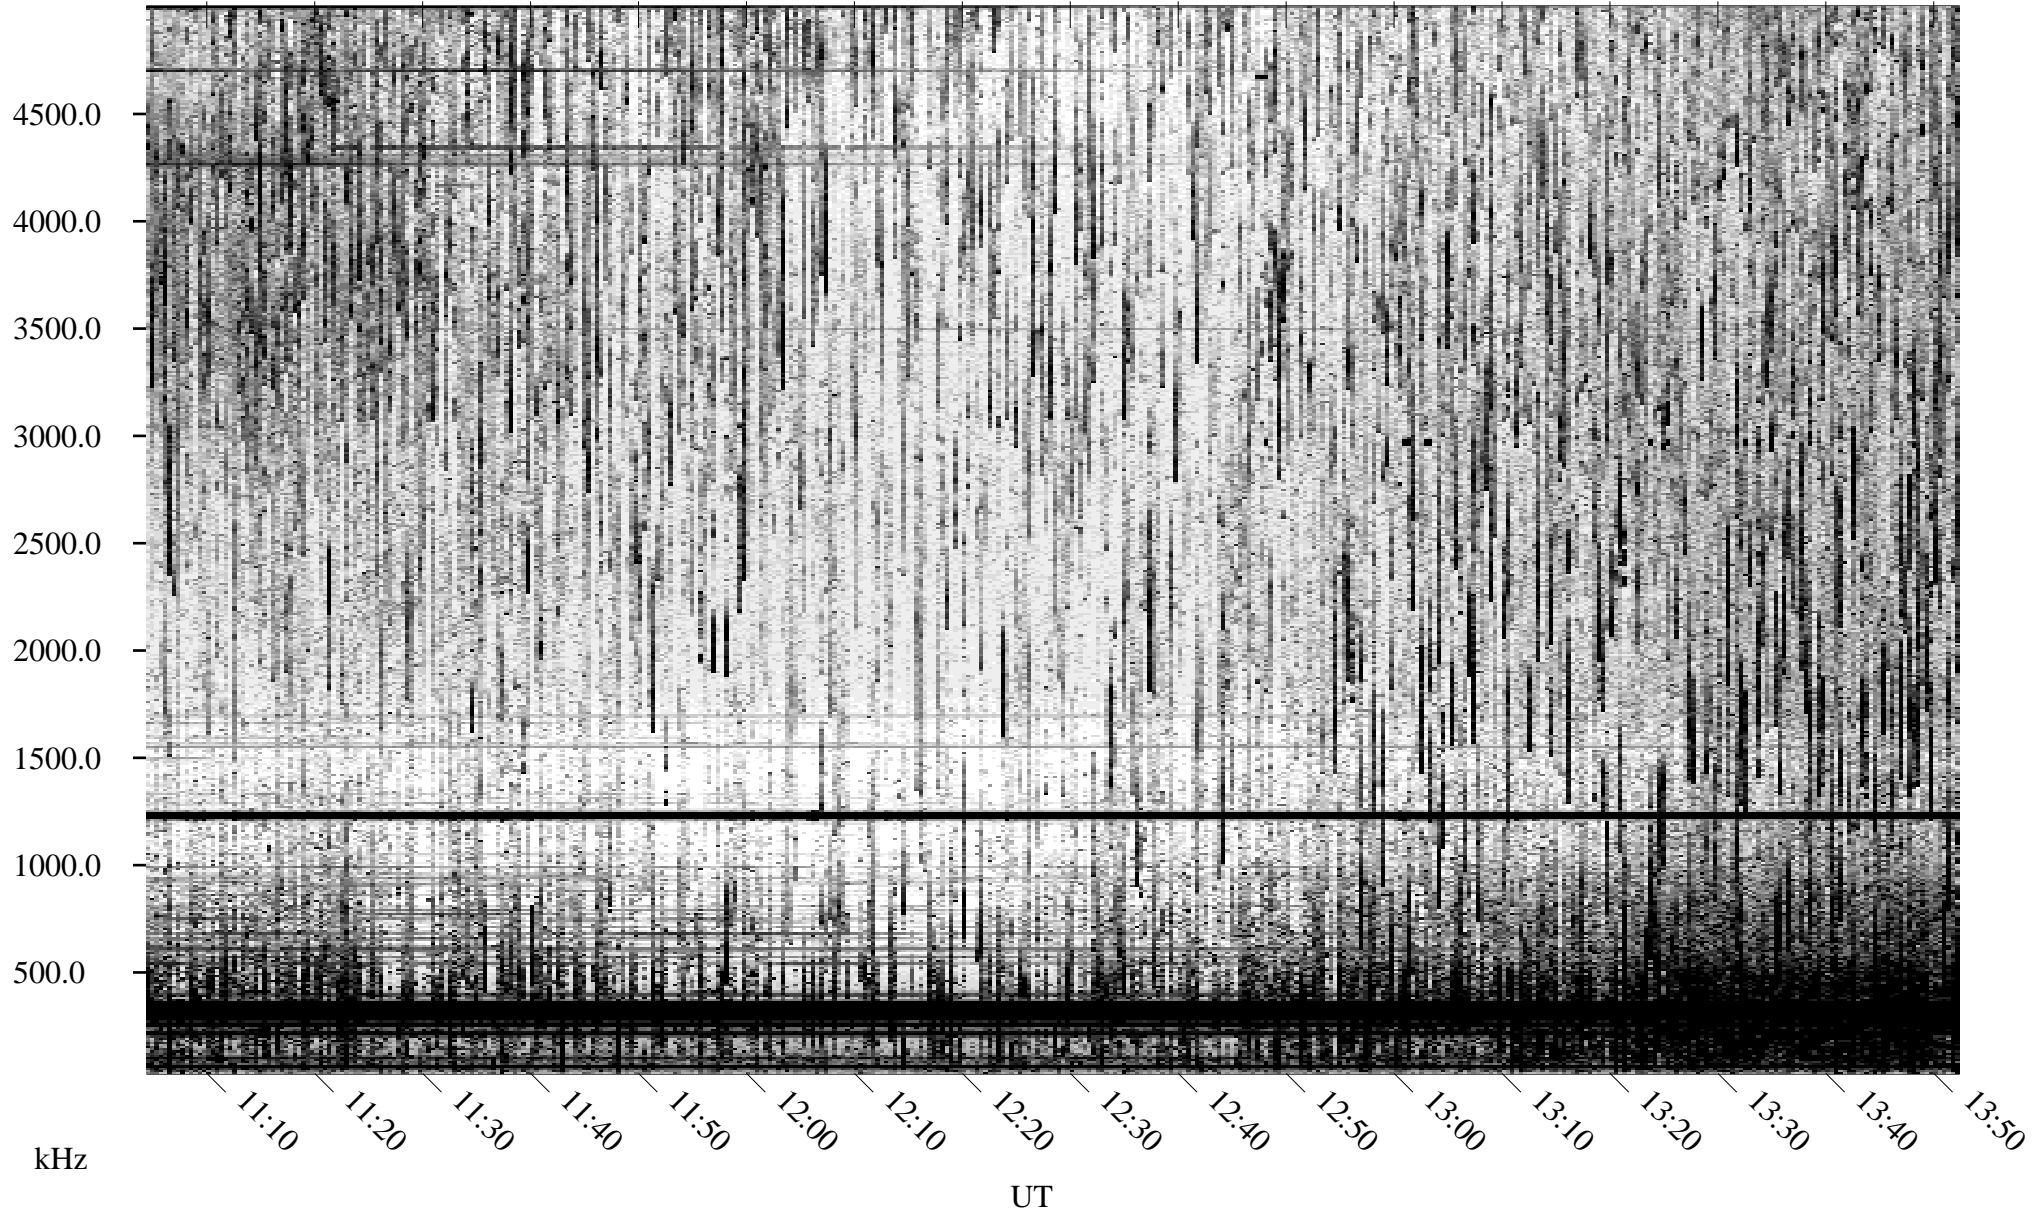

# 07/10/2005 Churchill, Manitoba

Linear Scale    Black = 161    White = 15

ch051911.r00m max\_12

Page 1

# 07/10/2005 Churchill, Manitoba

Linear Scale    Black = 161    White = 15

ch051911.r00m max\_12

Page 3

# 07/10/2005 Churchill, Manitoba

Linear Scale    Black = 161    White = 15

ch051911.r00m max\_12

Page 4

# 07/10/2005 Churchill, Manitoba

Linear Scale    Black = 161    White = 15

ch051911.r00m max\_12

Page 5