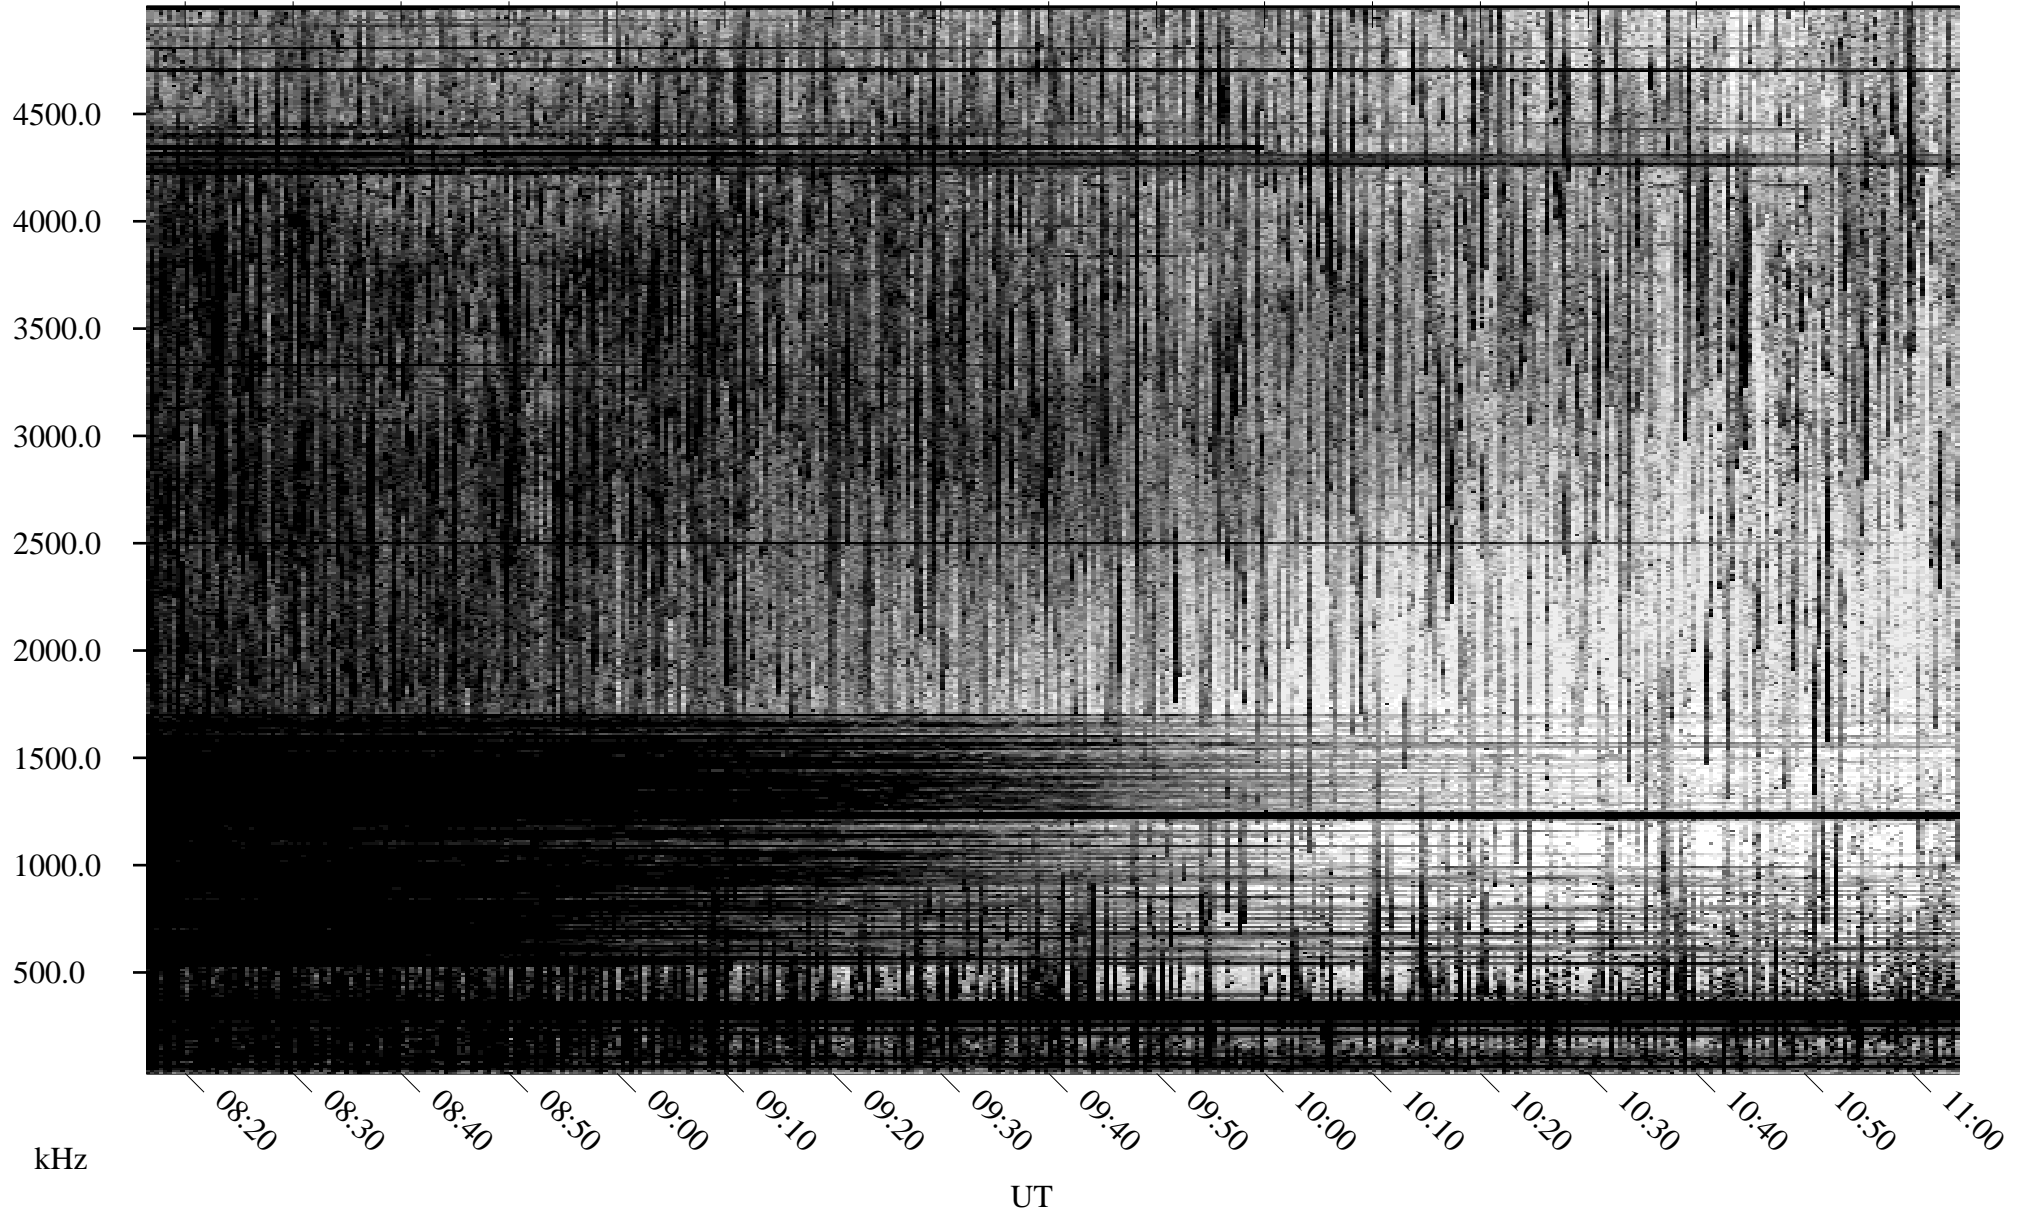

# 07/10/2005 Churchill, Manitoba

Linear Scale    Black = 161    White = 15

ch051911.r00m max\_12

Page 1

# 07/10/2005 Churchill, Manitoba

Linear Scale    Black = 161    White = 15

ch051911.r00m max\_12

Page 2

# 07/10/2005 Churchill, Manitoba

Linear Scale    Black = 161    White = 15

ch051911.r00m max\_12

Page 3

# 07/10/2005 Churchill, Manitoba

Linear Scale    Black = 161    White = 15

ch051911.r00m max\_12

Page 4