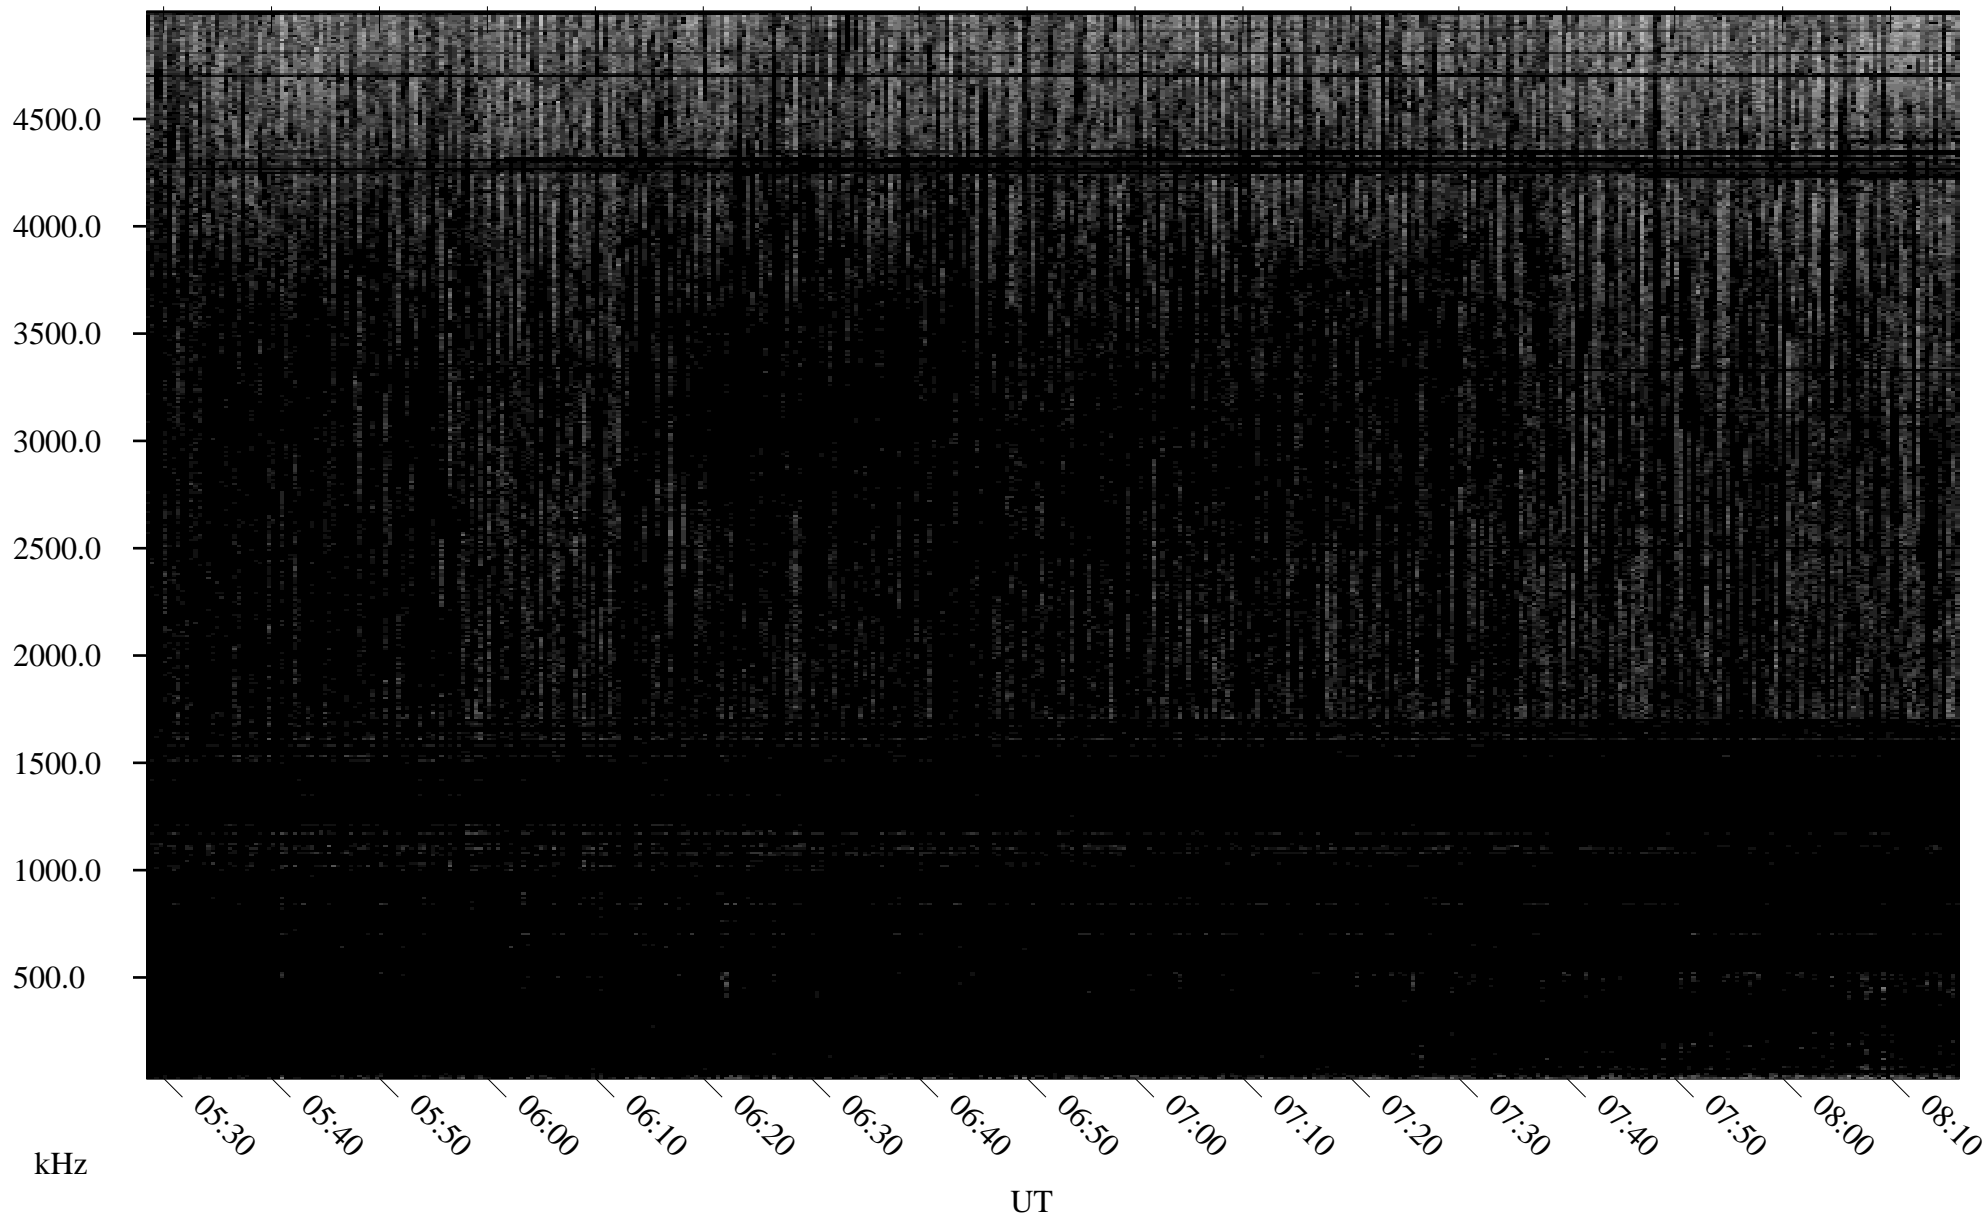

# 07/10/2005 Churchill, Manitoba

Linear Scale    Black = 161    White = 15

ch051911.r00m max\_12

Page 1

# 07/10/2005 Churchill, Manitoba

Linear Scale    Black = 161    White = 15

ch051911.r00m max\_12

Page 2

# 07/10/2005 Churchill, Manitoba

Linear Scale    Black = 161    White = 15

ch051911.r00m max\_12

Page 3

# 07/10/2005 Churchill, Manitoba

Linear Scale    Black = 161    White = 15

ch051911.r00m max\_12

Page 4