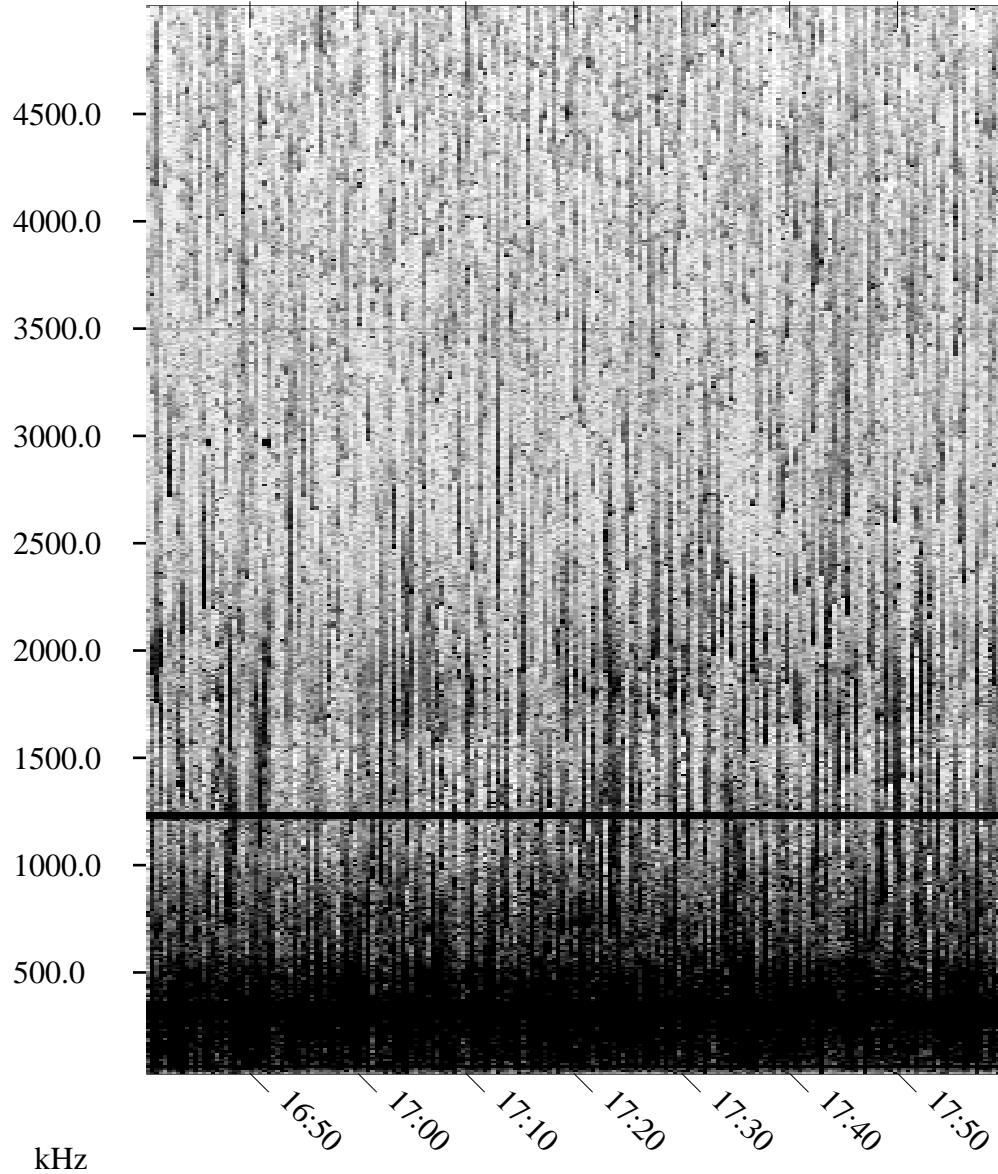

# 07/10/2005 Churchill, Manitoba

Linear Scale    Black = 161    White = 15

ch051911.r00m max\_12

Page 3

# 07/10/2005 Churchill, Manitoba

Linear Scale    Black = 161    White = 15

ch051911.r00m max\_12

Page 4

# 07/10/2005 Churchill, Manitoba

Linear Scale    Black = 161    White = 15

ch051911.r00m max\_12

Page 5

# 07/10/2005 Churchill, Manitoba

Linear Scale    Black = 161    White = 15

ch051911.r00m max\_12

Page 6

UT